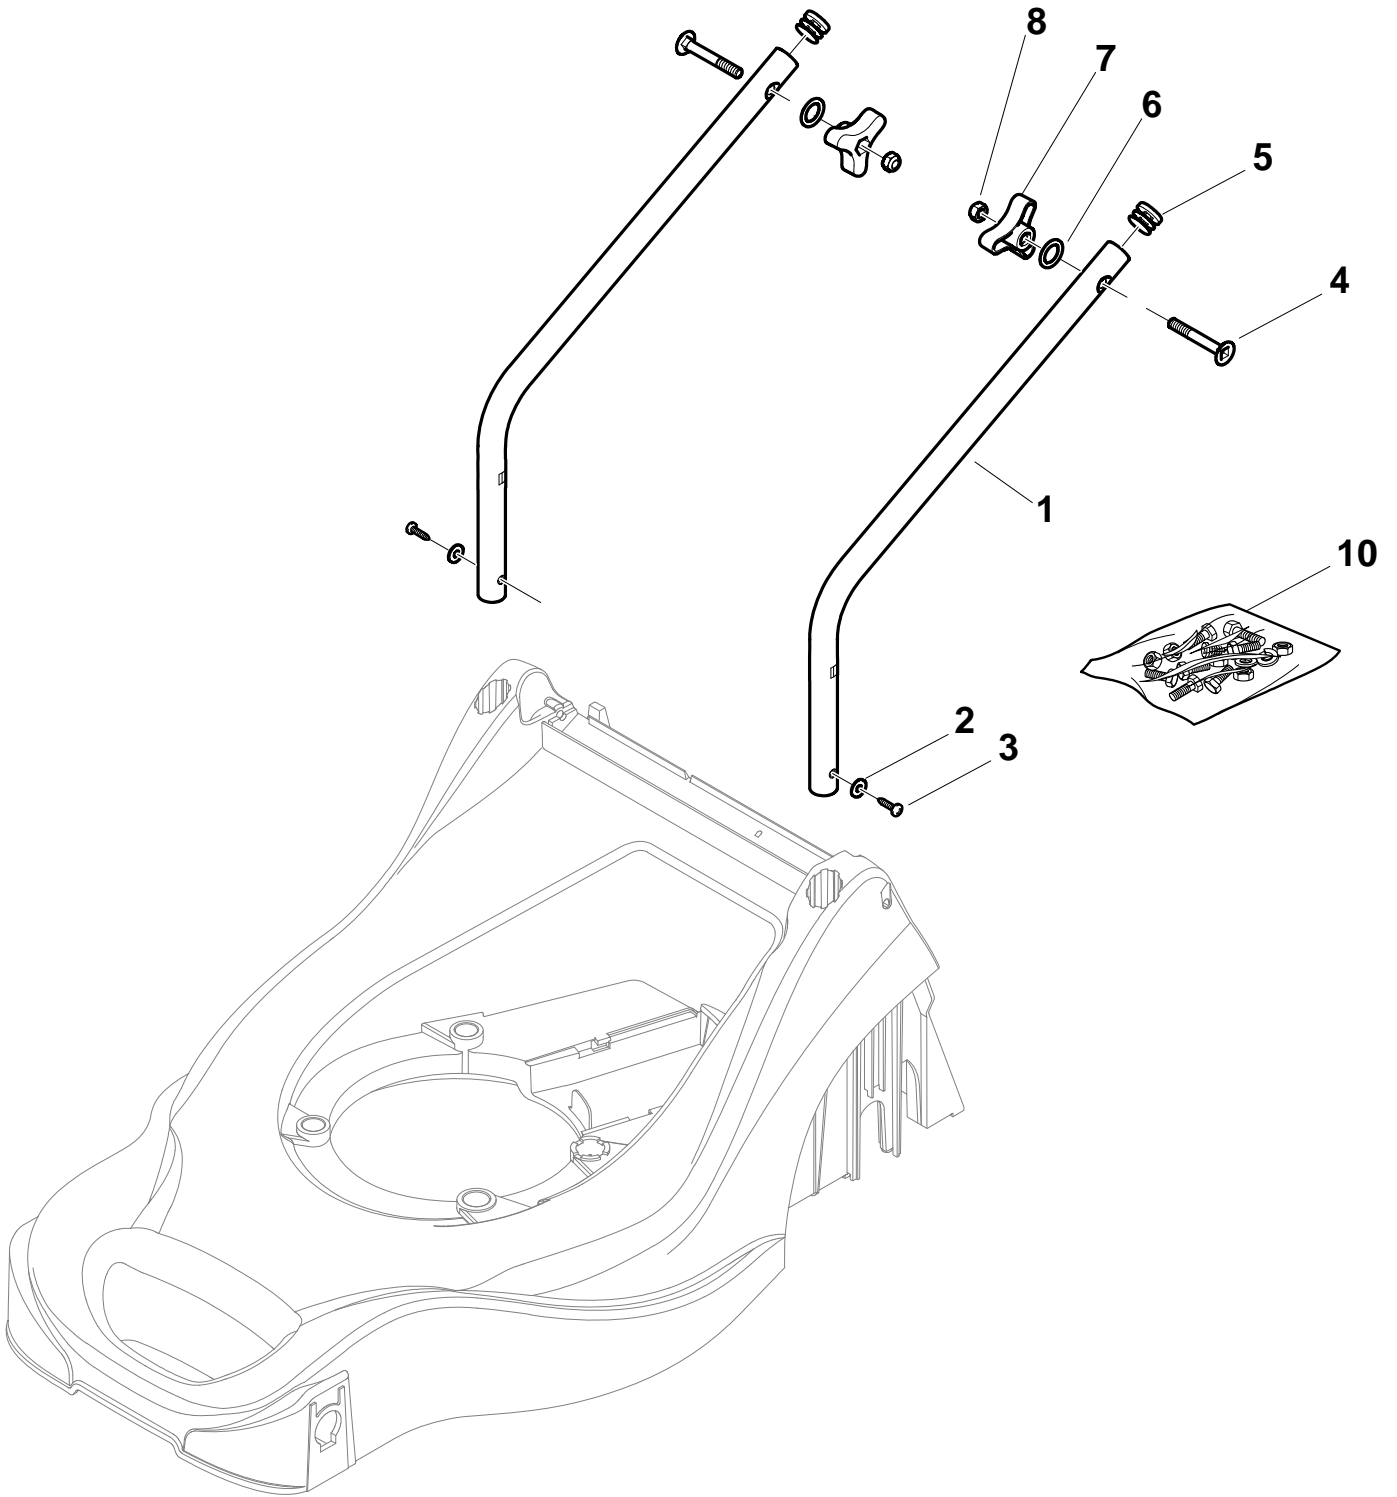

Pos.	Part no.	Q.ty	Description	Description
1	381006769/0	2	Mancheron Inferiure	Handle, Lower Part
2	12523020/0	2	Rondelle	Washer
3	12728450/0	2	Vis	Screw
4	12819110/0	2	Vis	Screw
5	18566110/0	2	Bouchon	Cap
6	22671651/0	2	Rondelle	Washer
7	22399900/0	2	Poignée	Knob
8	12293200/0	2	Ecrou	Nut
10	381008687/0	1	Dotation Visserie	Outfit, Screws

Pos.	Part no.	Q.ty	Description	Description
1	381006739/0	1	Mancheron, Partie Superieure	Handle, Upper Part
2	22430313/0	1	Ressort De Guide	Guide Spring
3	12521330/0	1	Rondelle	Washer
4	12154510/0	1	Ecrou	Nut
5	118390020/0	1	Fixation Cable	Fairlead
6	181030079/0	1	Cable Frein Moteur	Cable, Thread Engine Brake
7	181003363/0	1	Levier Frein Moteur	Lever, Engine Brake
8	12727783/0	1	Vis	Screw
9	22551640/0	1	Plaque	Plate
10	12154510/0	1	Ecrou	Nut
11	381030080/0	1	Câble, Commande Traction	Cable, Rear Drive
12	181003364/0	1	Levier Traction	Lever, Driving