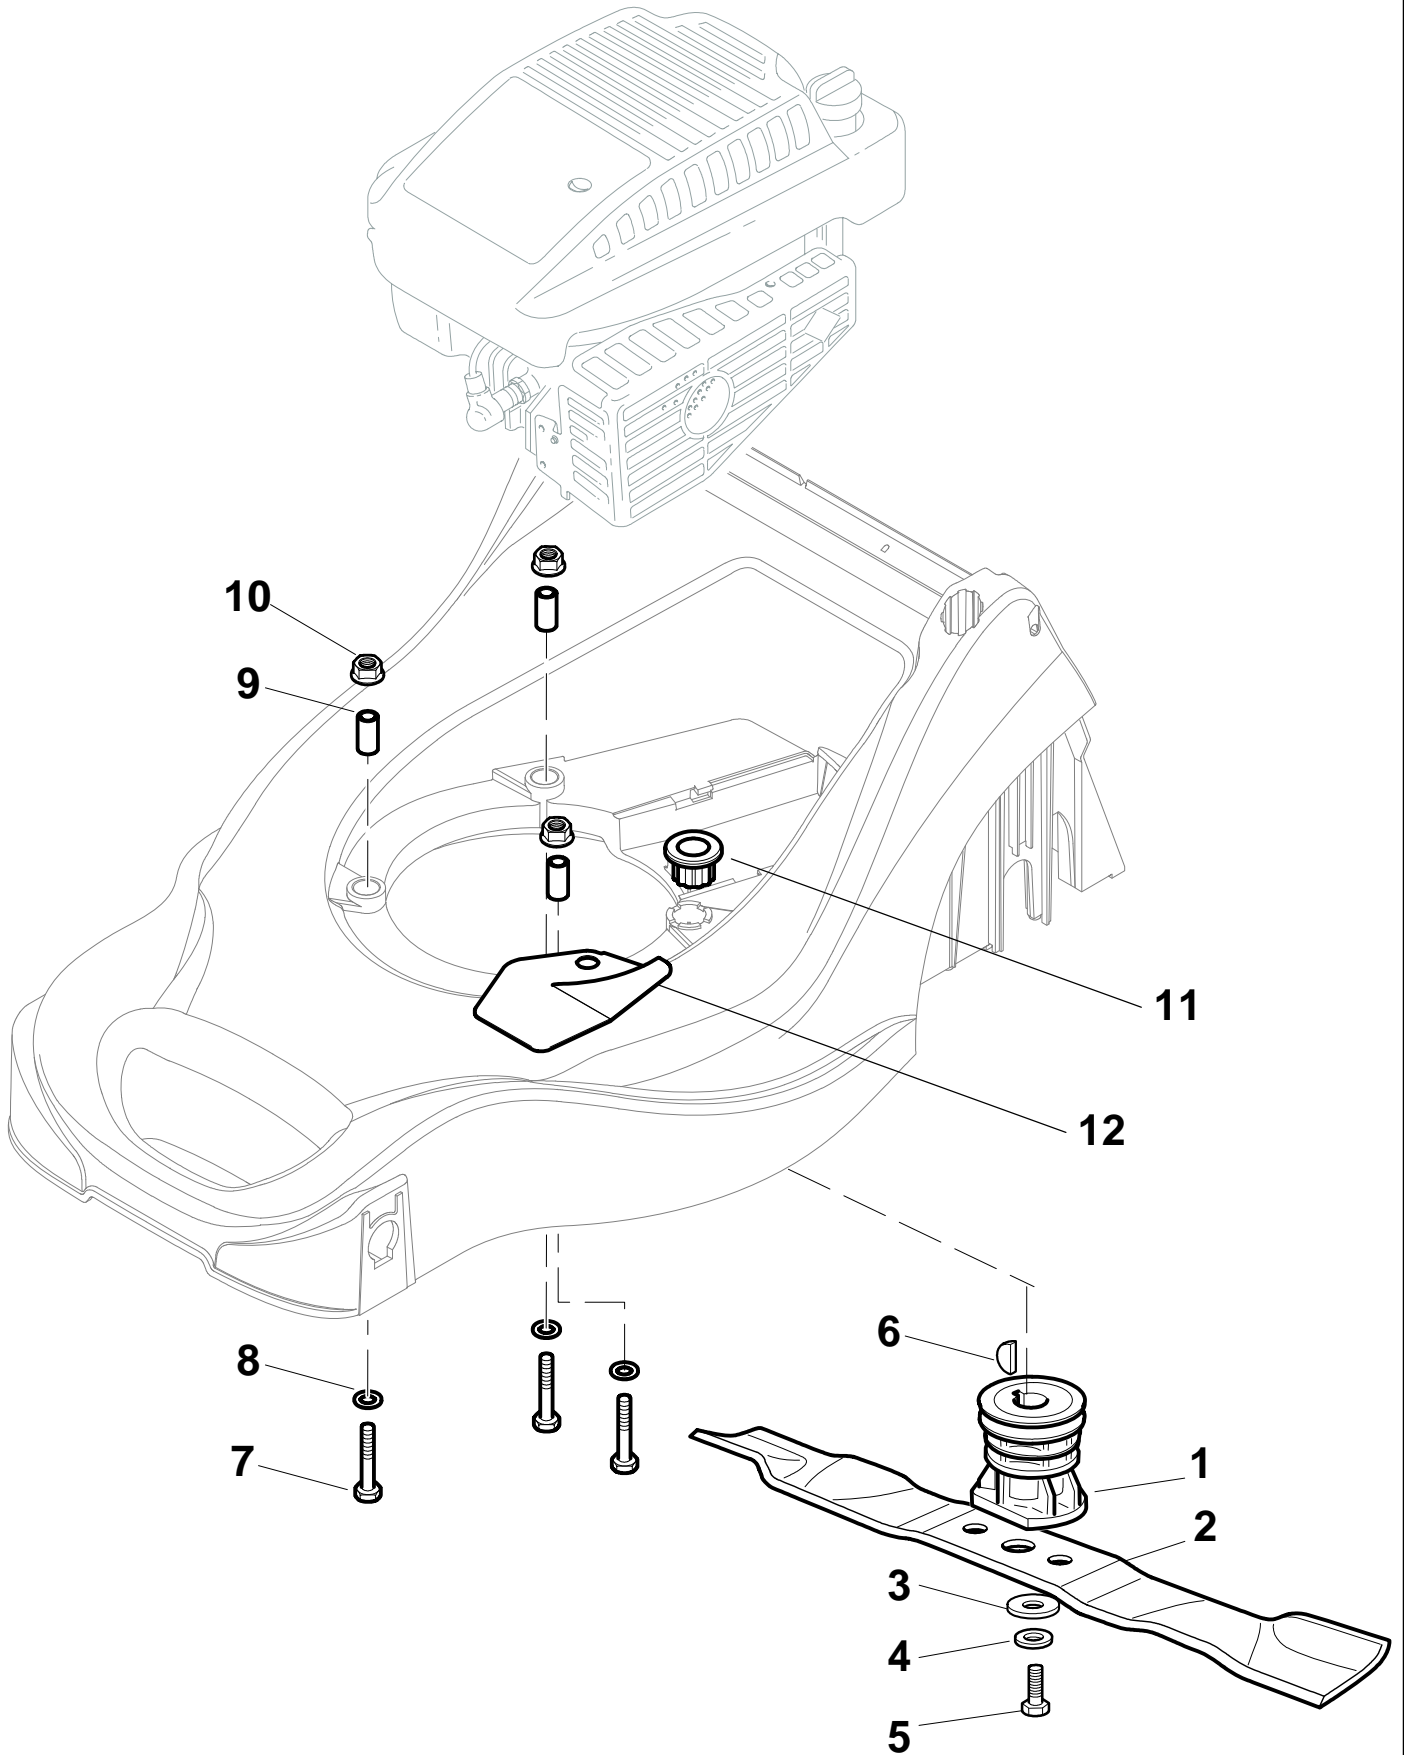

Pos.	Part no.	Q.ty	Description	Description
1	122465607/3	1	Moyeu Avec Poulie, Arbre Moteur Ø 22.2	Hub With Pulley, Crankshaft Ø 22.2
2	181004152/0	1	Lame Ailetée	Blade Winged
3	22160400/0	1	Rondelle Elastique	Elastic Washer
4	12523080/0	1	Rondelle	Washer
5	12735698/0	1	Vis	Screw
6	12139100/0	1	Clavette, Arbre Moteur Ø 22.2	Feather, Crankshaft Ø 22.2
7	112691910/0	3	Vis	Screw
8	12523060/0	3	Rondelle	Washer
9	22167842/0	3	Entretoise	Spacer
10	12154210/0	3	Ecrou	Nut
11	22040265/0	1	Douille	Bush
12	22484070/1	1	Grille De Protection	Muffler Guard