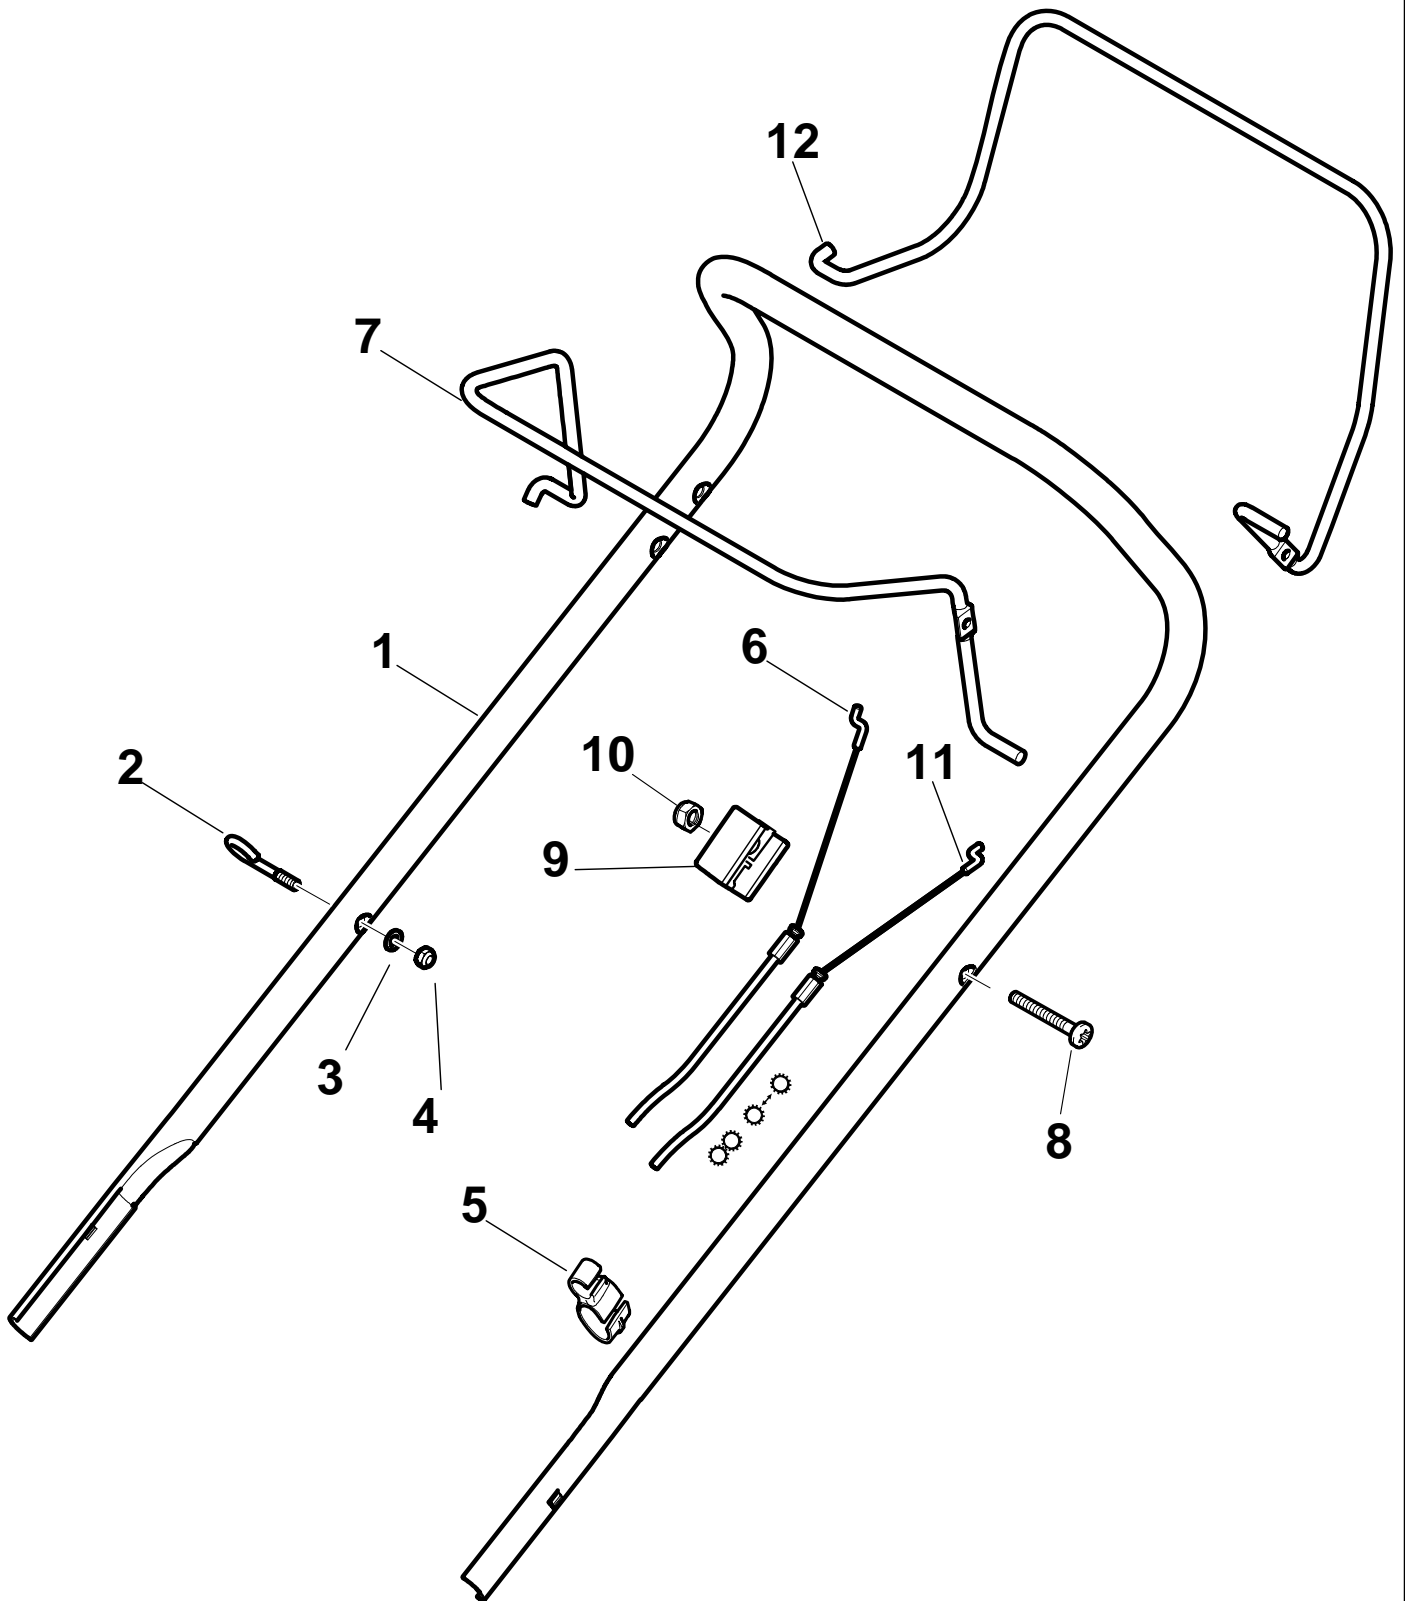

Pos.	Part no.	Q.ty	Description	Description
1	381006769/0	2	Mancheron Inferiure	Handle, Lower Part
2	12523020/0	2	Rondelle	Washer
3	12728450/0	2	Vis	Screw
4	12819110/0	2	Vis	Screw
5	18566110/0	2	Bouchon	Cap
6	22671651/0	2	Rondelle	Washer
7	22399900/0	2	Poignée	Knob
8	12293200/0	2	Ecrou	Nut
10	381008687/0	1	Dotation Visserie	Outfit, Screws

Pos.	Part no.	Q.ty	Description	Description
1	381006739/0	1	Mancheron, Partie Superieure	Handle, Upper Part
2	22430313/0	1	Ressort De Guide	Guide Spring
3	12521330/0	1	Rondelle	Washer
4	12154510/0	1	Ecrou	Nut
5	118390020/0	1	Fixation Cable	Fairlead
6	181030079/0	1	Cable Frein Moteur	Cable, Thread Engine Brake
7	181003363/0	1	Levier Frein Moteur	Lever, Engine Brake
8	12727783/0	1	Vis	Screw
9	22551640/0	1	Plaque	Plate
10	12154510/0	1	Ecrou	Nut
11	381030080/0	1	Câble, Commande Traction	Cable, Rear Drive
12	181003364/0	1	Levier Traction	Lever, Driving