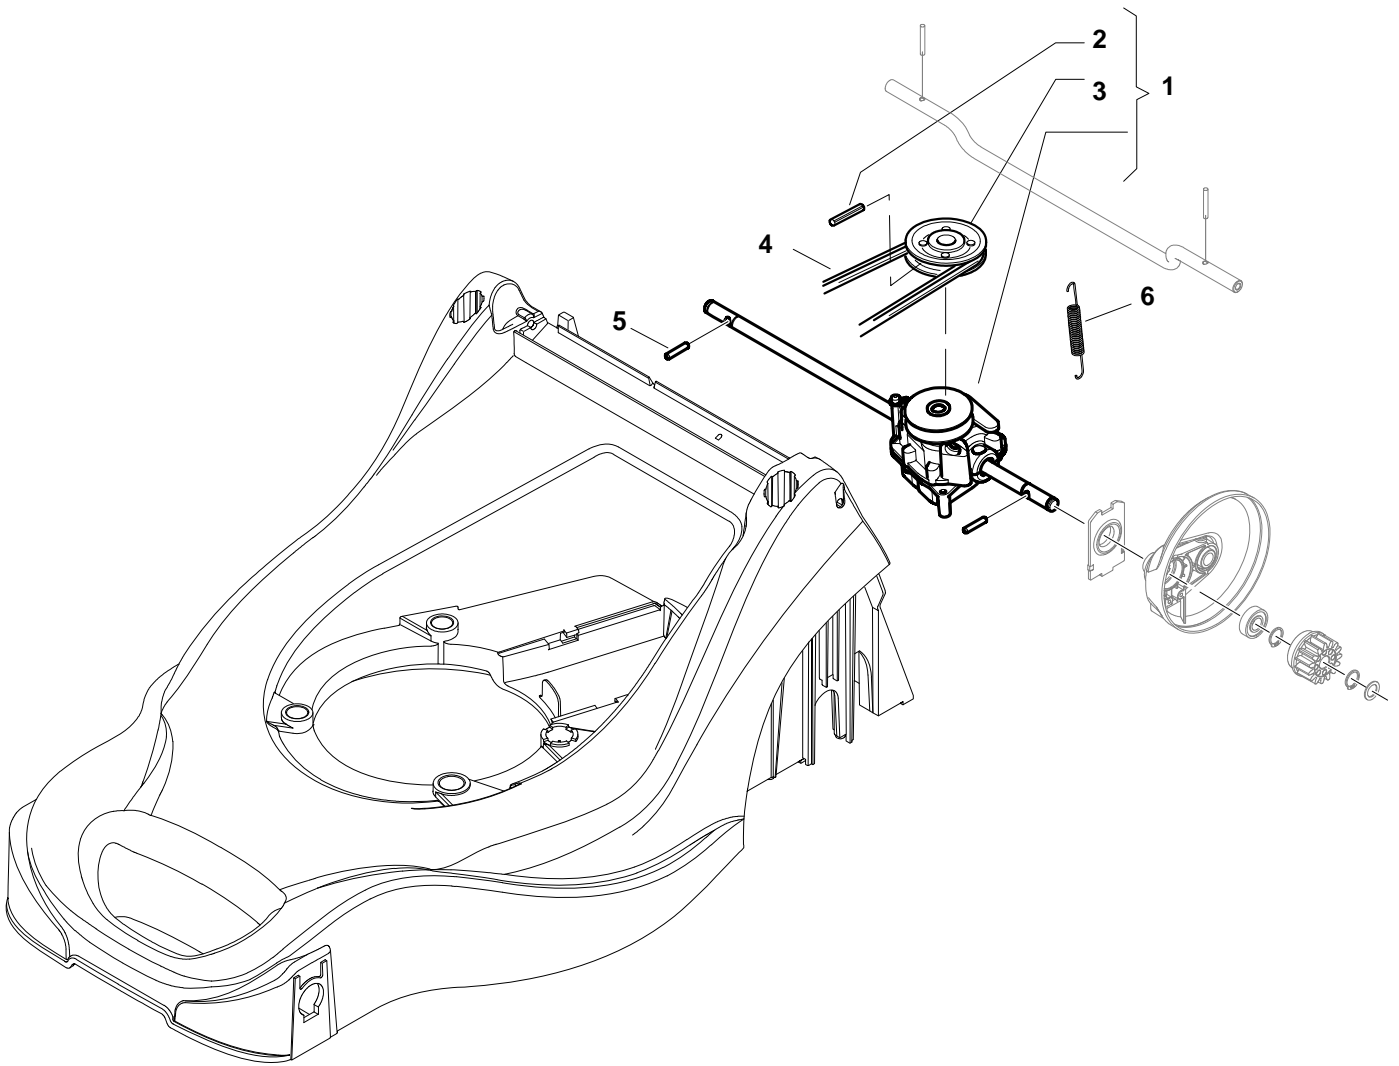

Pos.	Part no.	Q.ty	Description	Description
1	381006769/0	2	Mancheron Inferiure	Handle, Lower Part
2	12523020/0	2	Rondelle	Washer
3	12728450/0	2	Vis	Screw
4	12819110/0	2	Vis	Screw
5	18566110/0	2	Bouchon	Cap
6	22671651/0	2	Rondelle	Washer
7	22399900/0	2	Poignée	Knob
8	12293200/0	2	Ecrou	Nut
10	381008687/0	1	Dotation Visserie	Outfit, Screws

Pos.	Part no.	Q.ty	Description	Description
1	381006739/0	1	Mancheron, Partie Superieure	Handle, Upper Part
2	22430313/0	1	Ressort De Guide	Guide Spring
3	12521330/0	1	Rondelle	Washer
4	12154510/0	1	Ecrou	Nut
5	118390020/0	1	Fixation Cable	Fairlead
6	181030079/0	1	Cable Frein Moteur	Cable, Thread Engine Brake
7	181003363/0	1	Levier Frein Moteur	Lever, Engine Brake
8	12727783/0	1	Vis	Screw
9	22551640/0	1	Plaque	Plate
10	12154510/0	1	Ecrou	Nut
11	381030080/0	1	Câble, Commande Traction	Cable, Rear Drive
12	181003364/0	1	Levier Traction	Lever, Driving