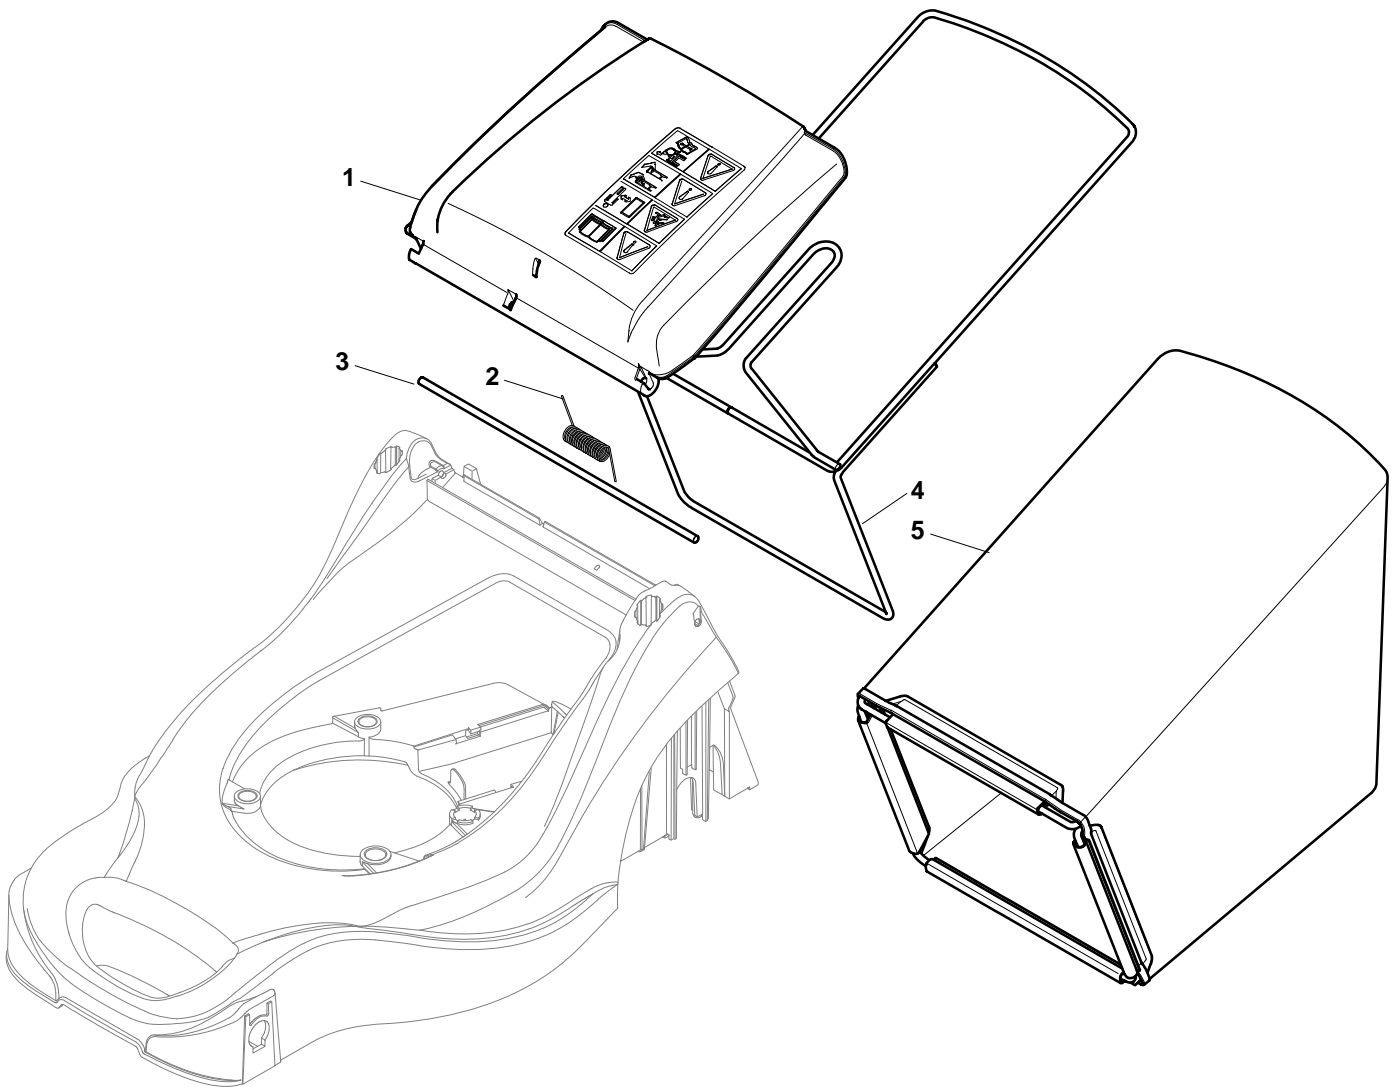

Pos.	Part no.	Q.ty	Description	Description
1	322600212/0	1	Pare-Pierres	Stone-Guard
2	122450467/0	1	Ressort	Spring
3	122517870/0	1	Pivot	Pin
4	181006420/0	1	Châssis Bac	Chassis Box
5	181002320/0	1	Sac, Toile	Box, Fabric