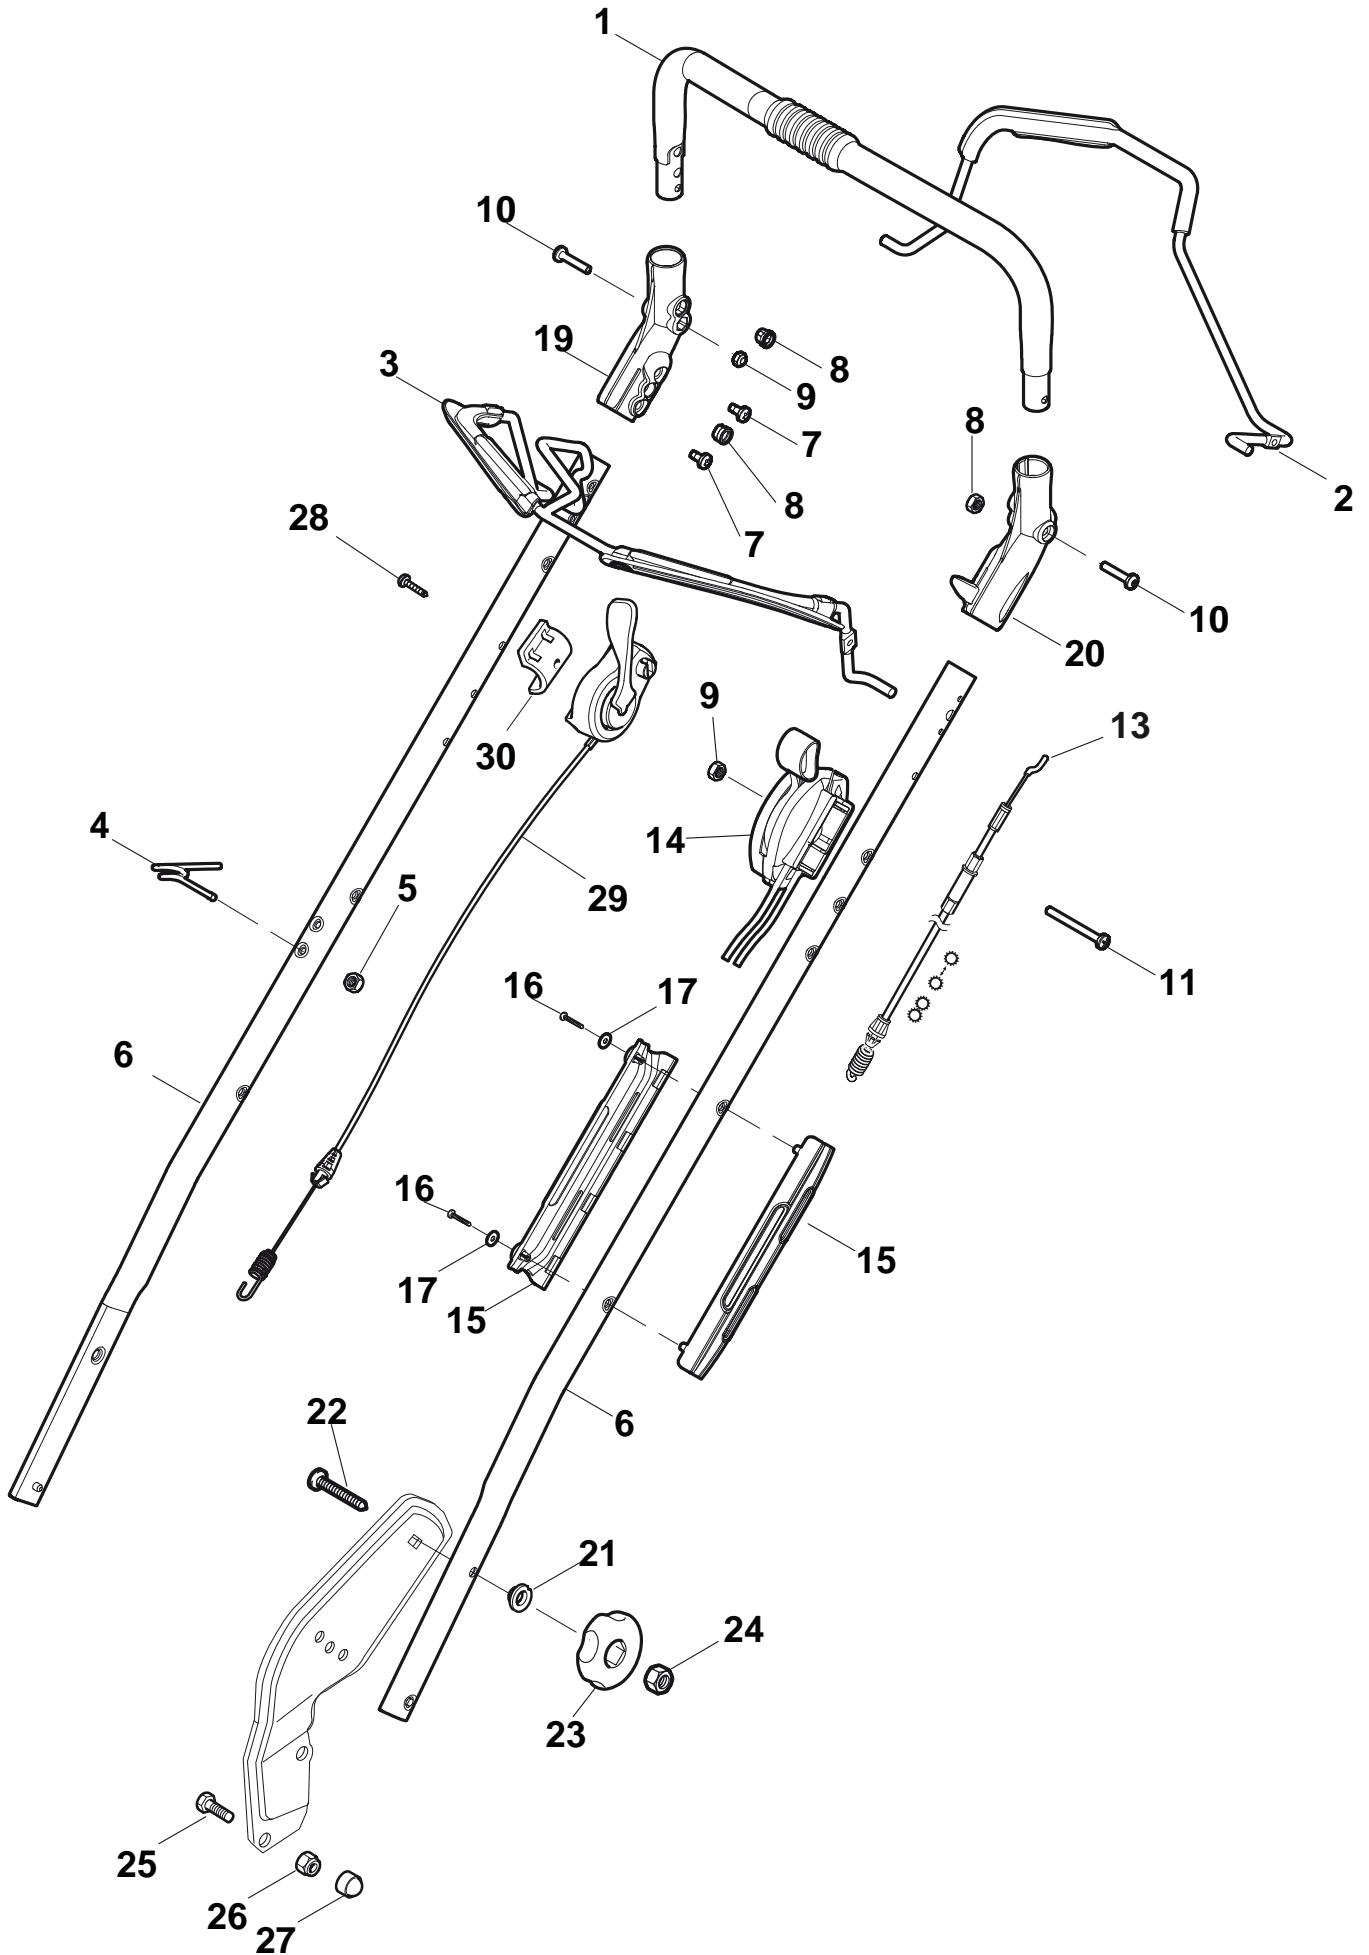

Pos.	Part no.	Q.ty	Description	Description
1	381006670/2	1	Poignée	Handgrip
2	381003349/0	1	Levier Traction	Lever, Driving
3	381003346/0	1	Levier Frein Moteur	Lever, Engine Brake
4	22430309/0	1	Ressort De Guide	Guide Spring
5	12154330/0	1	Ecrou	Nut
6	381007046/0	2	Mancheron Noire, D	Handle Black, R
7	112735662/1	4	Vis	Screw
8	322041967/0	3	Douille	Bush
9	12154510/0	3	Ecrou	Nut
10	112728721/0	2	Vis	Screw
11	12727786/0	2	Vis	Screw
13	381030067/0	1	Câble, Commande Traction	Cable, Rear Drive
14	181007199/0	1	Cable, Accelérateur	Throttle Cable
15	322806644/0	1	Protection	Protection
16	12727812/0	2	Vis	Screw
17	112523000/1	2	Rondelle	Washer
19	322488301/0	1	Support, D	Support , R
20	322488303/0	1	Support, G	Support, L
21	22671651/0	2	Rondelle	Washer
22	112819105/0	2	Vis	Screw
23	322399804/1	2	Poignée	Knob
24	12293200/0	1	Ecrou	Nut
25	12793301/0	2	Vis	Screw
26	12155000/0	2	Ecrou	Nut
27	18203854/0	2	Capuchon	Protection
28	12727786/0	1	Vis	Screw
29	381030081/0	1	Câble, Commande Embrayage Mecanique	Cable, Mechanical Clutch
30	322000020/0	1	Support	Support