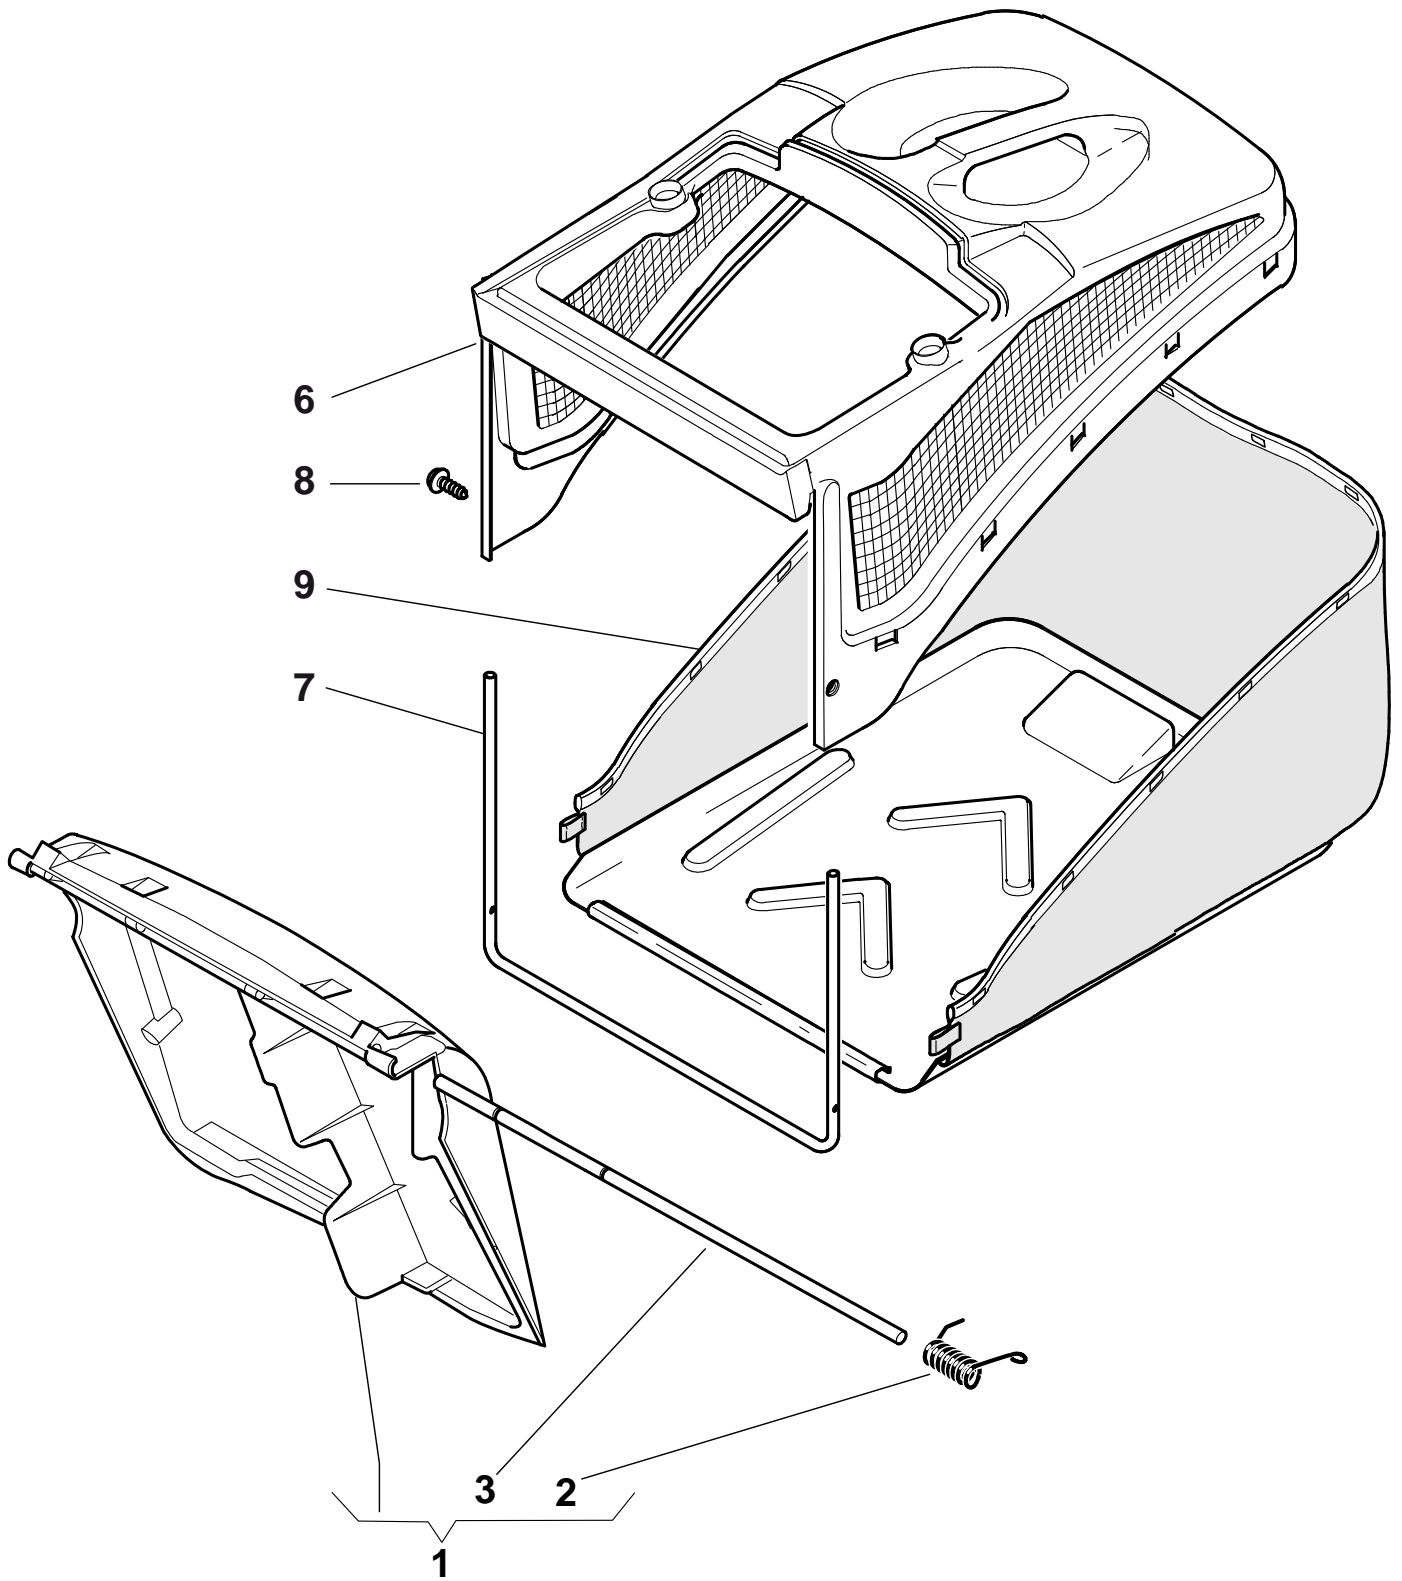

Pos.	Part no.	Q.ty	Description	Description
1	381008050/0	1	Pare-Pierres	Stone-Guard
2	22451000/0	1	Ressort	Spring
3	22517857/0	1	Pivot	Pin
6	22486094/0	1	Sac, Partie	Grass-Box, Upper
7	22608524/0	1	Réinforcement Inf	Stiffening Lower
8	12728445/0	2	Vis	Screw
9	81002196/0	1	Sac, Toile	Box, Fabric