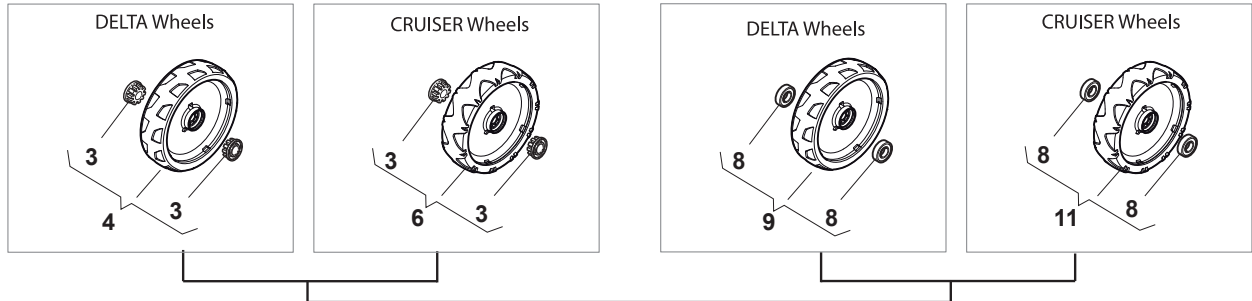

Bushing - Ø180

Ball Bearing - Ø180

Bushing - Ø240

Ball Bearing - Ø240

Fig.	Q.ty	Part No	Description	Notes
1	6	112728706/0	Screw	
2	2	381007462/1	Wheel	
3	8	322042064/0	Bushing	
4	2	381007442/1	Wheel - Short Hub	
5	2	381007466/1	Wheel	
6	2	381007445/1	Wheel - Short Hub	
7	2	381007463/1	Wheel	
8	8	119216035/0	Bearing	
9	2	381007448/1	Wheel - Short Hub	
10	2	381007467/1	Wheel	
11	2	381007455/1	Wheel - Short Hub	
12	2	322120117/0	Wheels Crown Ø240	
13	2	122170848/0	Spacer