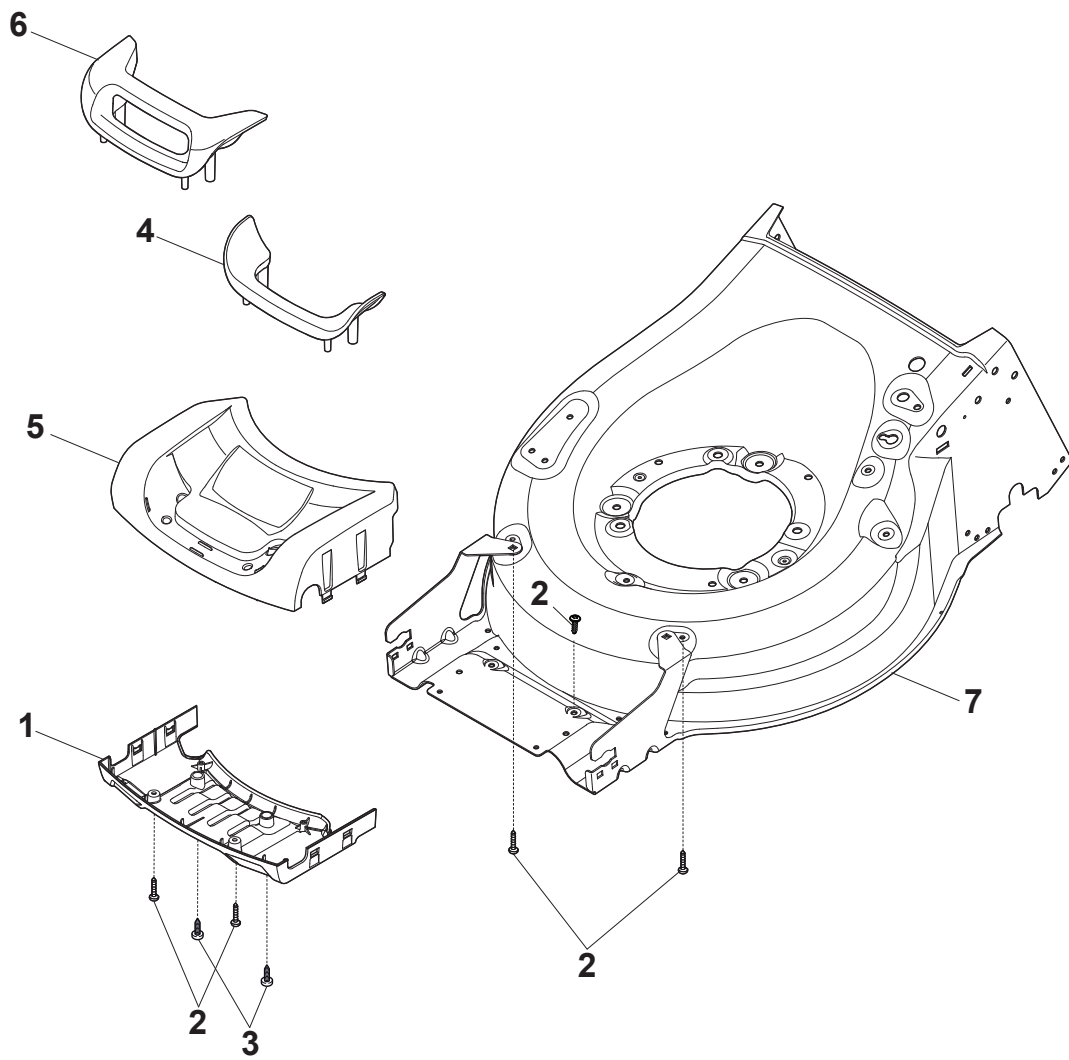

Fig.	Q.ty	Part No	Description	Notes
1	1	322055262/0	Lower Cover	
2	1	322055263/0	Upper Cover	
3	1	322602026/0	Button	
4	5	112728699/0	Screw	
5	1	125943004/0	Screw	
6	1	122450477/0	Spring	
7	1	322981471/1	Plate	
8	5	112728697/0	Screw	
9	1	322602027/0	Lens	
10	1	322602028/0	Visualizer	
11	1	112154510/0	Nut	
12	1	112523040/0	Washer	
13	1	122517873/0	Pin	
14	1	381003475/1	Lever, Height Adjustment	
15	1	322778475/0	Bracket	
16	1	112815270/0	Screw	
17	1	122450480/0	Spring	
18	2	322545152/0	Plate	
19	4	112728697/0	Screw	
20	1	322778473/0	Bracket	
21	1	181003114/0	Gear Box	
22	1	122450478/0	Spring	
23	1	381302881/0	Front Wheel Axle	
24	1	381302891/0	Rear Wheel Axle	
25	1	135063900/0	Belt	
26	2	119216035/0	Bearing	
27	1	122570110/1	Pinion Right	
28	1	122570120/1	Pinion Left	
29	4	112608600/0	Seeger	
30	2	122753000/0	Pin	
31	1	381002047/0	Wheels Control Rod	
32	2	122519820/0	Pin	
33	2	322785305/1	Support	
34	4	112728697/0	Screw	
35	2	112436051/0	Plate	
36	1	112645708/0	Pin	
37	2	322600247/0	Protection, Wheel	
38	2	322600205/1	Protection, Wheel	
39	2	322042068/0	Bushing	
40	2	112521371/0	Washer	
41	1	122601909/0	Pulley	

# MP1 504 SE

Petrol Lawn Mower **Mask**

Issue 11 - 2017

Fig.	Q.ty	Part No	Description	Notes
1	1	322393741/0	Handle	
2	1	322226214/0	Mask, White	
3	1	322500110/0	Front Combi	
4	6	112728697/0	Screw	
5	2	112728699/0	Screw	
6	1	381004786/0	White Deck	

Fig.	Q.ty	Part No	Description	Notes
1	1	322500111/0	Front Combi	
2	6	112728697/0	Screw	
3	2	112728699/0	Screw	
4	1	322055524/0	Insert	
5	1	322226215/0	Mask, Light Red	
5	1	322226229/0	Mask, Black	
5	1	322226243/0	Mask, Dark Red	
6	1	322393742/0	Handle	
7	1	381004792/0	Red Deck	