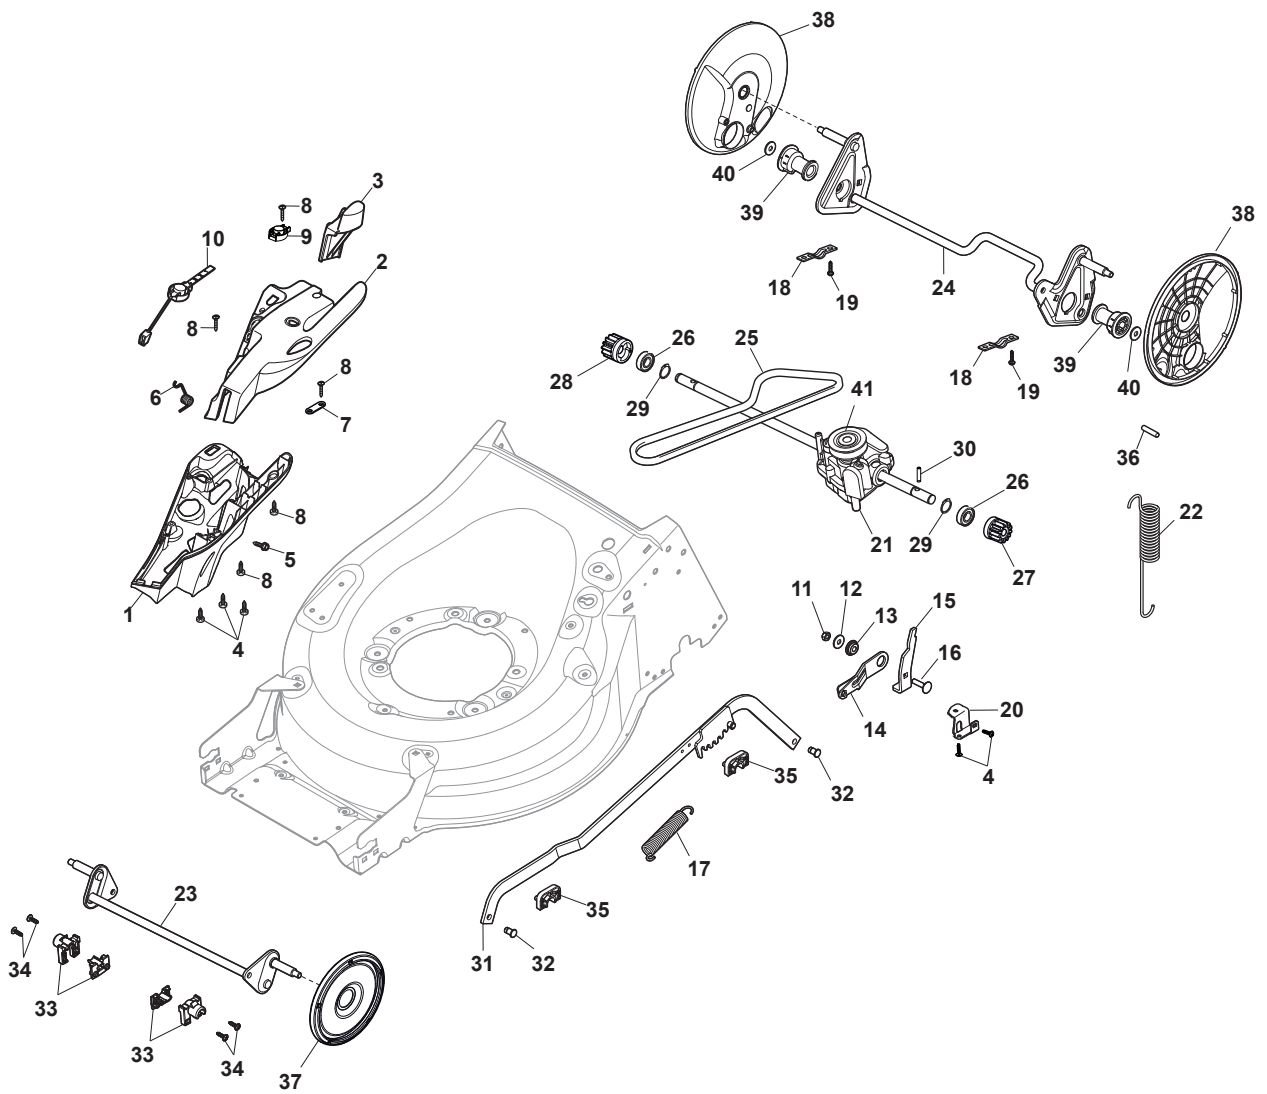

Fig.	Q.ty	Part No	Description	Notes
1	1	322055262/0	Lower Cover	
2	1	322055263/0	Upper Cover	
3	1	322602026/0	Button	
4	5	112728699/0	Screw	
5	1	125943004/0	Screw	
6	1	122450477/0	Spring	
7	1	322981471/1	Plate	
8	5	112728697/0	Screw	
9	1	322602027/0	Lens	
10	1	322602028/0	Visualizer	
11	1	112154510/0	Nut	
12	1	112523040/0	Washer	
13	1	122517873/0	Pin	
14	1	381003475/1	Lever, Height Adjustment	
15	1	322778475/0	Bracket	
16	1	112815270/0	Screw	
17	1	122450480/0	Spring	
18	2	322545152/0	Plate	
19	4	112728697/0	Screw	
20	1	322778473/0	Bracket	
21	1	181003114/0	Gear Box	
22	1	122450478/0	Spring	
23	1	381302881/0	Front Wheel Axle	
24	1	381302891/0	Rear Wheel Axle	
25	1	135063900/0	Belt	
26	2	119216035/0	Bearing	
27	1	122570110/1	Pinion Right	
28	1	122570120/1	Pinion Left	
29	4	112608600/0	Seeger	
30	2	122753000/0	Pin	
31	1	381002047/0	Wheels Control Rod	
32	2	122519820/0	Pin	
33	2	322785305/1	Support	
34	4	112728697/0	Screw	
35	2	112436051/0	Plate	
36	1	112645708/0	Pin	
37	2	322600247/0	Protection, Wheel	
38	2	322600205/1	Protection, Wheel	
39	2	322042068/0	Bushing	
40	2	112521371/0	Washer	
41	1	122601909/0	Pulley	