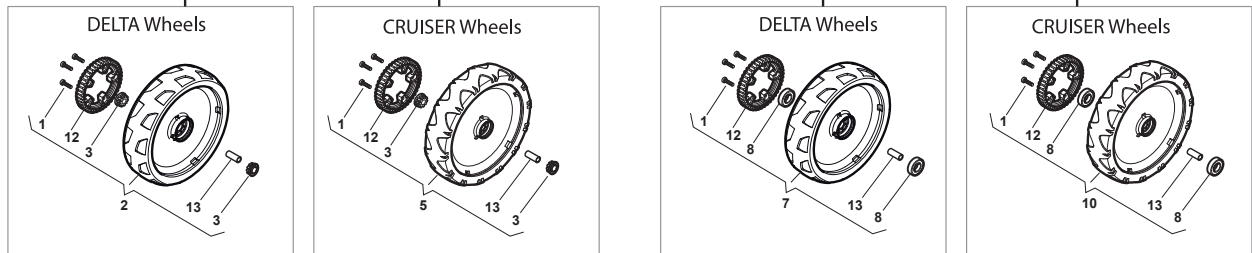

Bushing - Ø180

Ball Bearing - Ø180

Bushing - Ø240

Ball Bearing - Ø240

Fig.	Q.ty	Part No	Description	Notes
1	6	112728706/0	Screw	
2	2	381007462/1	Wheel	
3	8	322042064/0	Bushing	
4	2	381007442/1	Wheel - Short Hub	
5	2	381007466/1	Wheel	
6	2	381007445/1	Wheel - Short Hub	
7	2	381007463/1	Wheel	
8	8	119216035/0	Bearing	
9	2	381007448/1	Wheel - Short Hub	
10	2	381007467/1	Wheel	
11	2	381007455/1	Wheel - Short Hub	
12	2	322120117/0	Wheels Crown Ø240	
13	2	122170848/0	Spacer