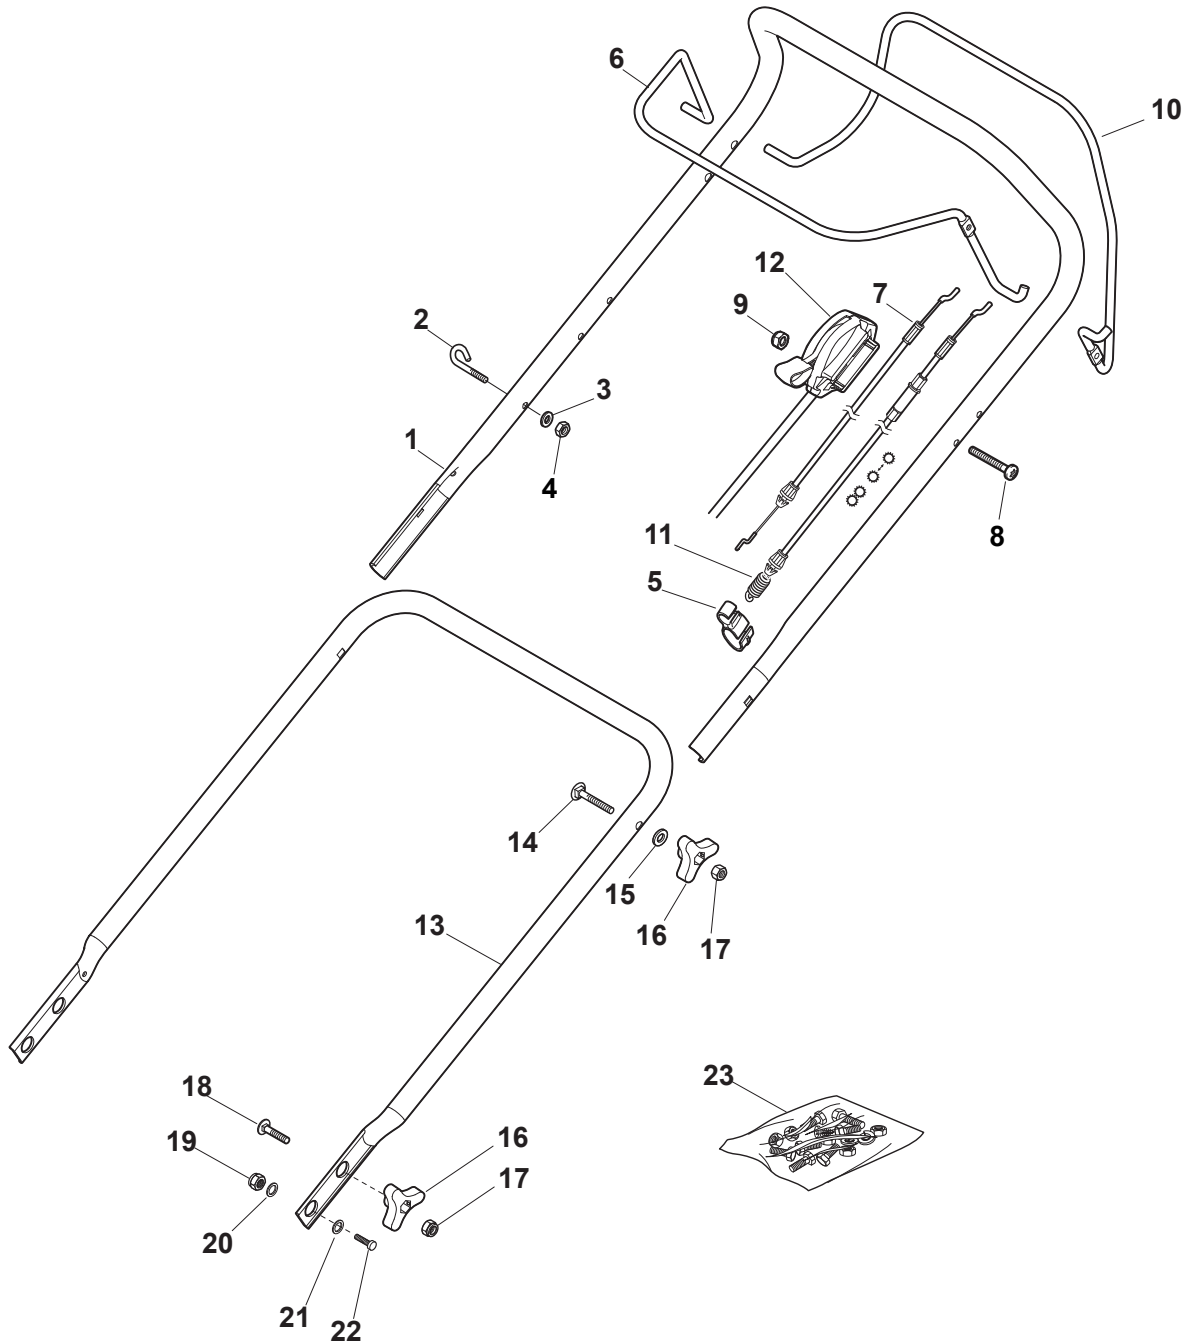

Fig.	Q.ty	Part No	Description	Notes
1	1	381006739/1	Handle, Upper Part	Black without Sponge
1	1	381006745/1	Handle, Upper Part With Sponge Handgrip	Black with Sponge
1	1	381006753/0	Handle, Upper Part Yellow	Yellow without Sponge
1	1	381006754/0	Handle, Upper Part Yellow	Yellow with Sponge
1	1	381006787/0	Handle, Upper Part	Black without Sponge - TRE Models
1	1	381007571/0	Handle, Upper Part	Black with Sponge - Variator
2	1	122430313/0	Guide Spring	
3	1	112521330/0	Washer	
4	1	112154510/0	Nut	
5	1	118390020/0	Conduit Clip	
6	1	181003363/1	Lever, Engine Brake Black	Black
6	1	381003365/0	Lever, Engine Brake Yellow	Yellow
6	1	381003376/0	Lever, Engine Brake Red	Red
7	1	181030087/0	Cable, Thread Engine Brake	For B&S 775 IS
7	1	181030088/0	Cable, Thread Engine Brake	For B&S 675 IS
8	1	112727783/0	Screw	
9	1	112154510/0	Nut	
10	1	181003364/0	Drive Control Lever	Black
10	1	381003366/0	Lever, Driving Yellow	Yellow
10	1	381003377/0	Drive Control Lever	Red
11	1	381030104/0	Clutch Cable	
12	1	181005537/0	Throttle Cable	
13	1	381006785/0	Handle Lower Part	Black
13	1	381007538/0	Handle, Lower Part Yellow	Yellow
14	2	112819110/0	Screw	
15	2	122671651/0	Washer	
16	2	122399900/0	Black Knob	
17	2	112293200/0	Nut	
18	2	112818900/0	Screw	
19	2	112155000/0	Nut	
20	2	112521350/0	Washer	
21	2	112369500/0	Elastic Washer	
22	2	112760605/0	Screw	
23	1	381008730/0	Outfit	Black