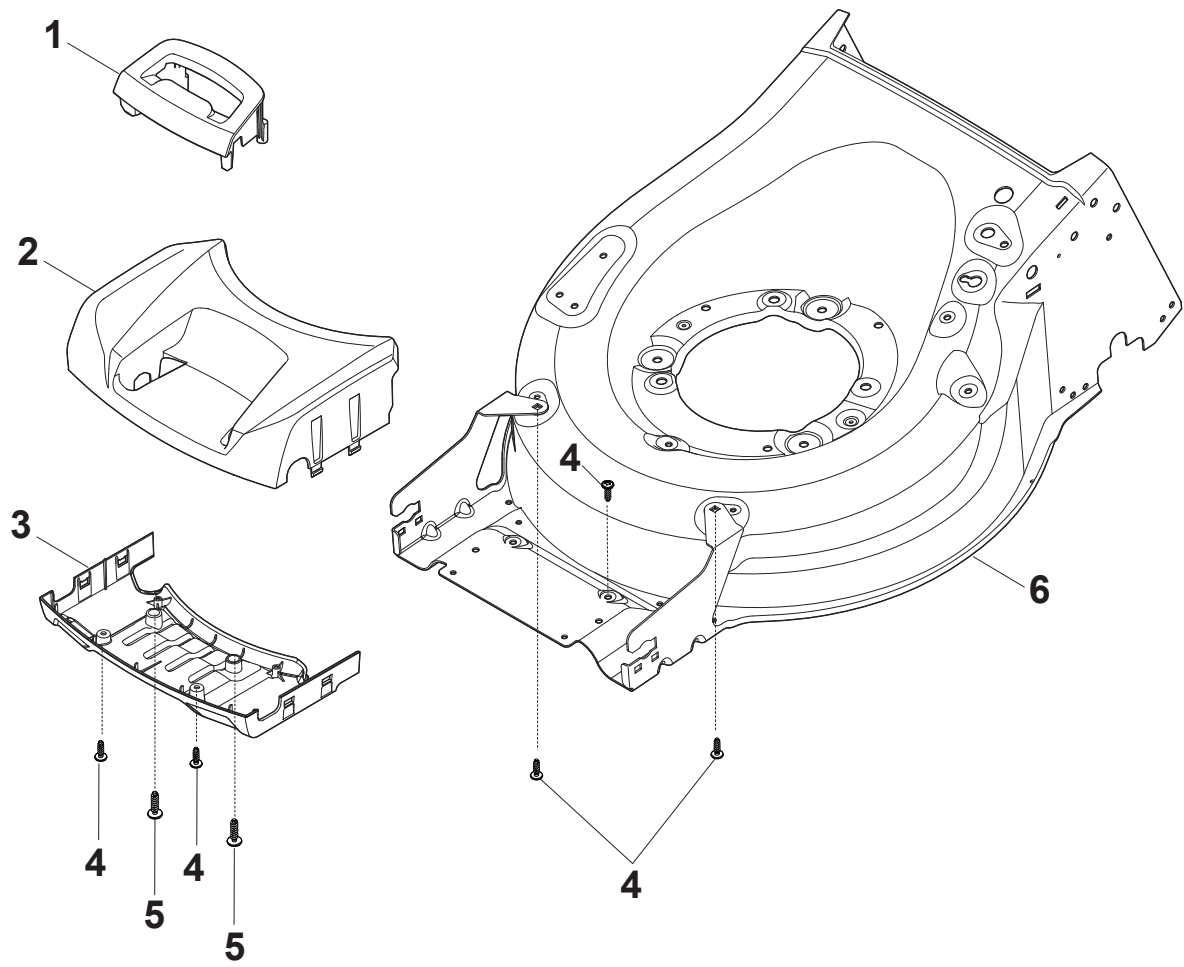

Fig.	Q.ty	Part No	Description	Notes
1	1	322055262/0	Lower Cover	
2	1	322055263/0	Upper Cover	
3	1	322602026/0	Button	
4	5	112728699/0	Screw	
5	1	125943004/0	Screw	
6	1	122450477/0	Spring	
7	1	322981471/1	Plate	
8	5	112728697/0	Screw	
9	1	322602027/0	Lens	
10	1	322602028/0	Visualizer	
11	1	112154510/0	Nut	
12	1	112523040/0	Washer	
13	1	122517873/0	Pin	
14	1	381003475/1	Lever, Height Adjustment	
15	1	322778475/0	Bracket	
16	1	112815270/0	Screw	
17	1	122450480/0	Spring	
18	2	322545152/0	Plate	
19	4	112728697/0	Screw	
20	1	322778473/0	Bracket	
21	1	181003114/0	Gear Box	
22	1	122450478/0	Spring	
23	1	381302881/0	Front Wheel Axle	
24	1	381302891/0	Rear Wheel Axle	
25	1	135063900/0	Belt	
26	2	119216035/0	Bearing	
27	1	122570110/1	Pinion Right	
28	1	122570120/1	Pinion Left	
29	4	112608600/0	Seeger	
30	2	122753000/0	Pin	
31	1	381002047/0	Wheels Control Rod	
32	2	122519820/0	Pin	
33	2	322785305/1	Support	
34	4	112728697/0	Screw	
35	2	112436051/0	Plate	
36	1	112645708/0	Pin	
37	2	322600247/0	Protection, Wheel	
38	2	322600205/1	Protection, Wheel	
39	2	322042068/0	Bushing	
40	2	112521371/0	Washer	
41	1	122601909/0	Pulley	