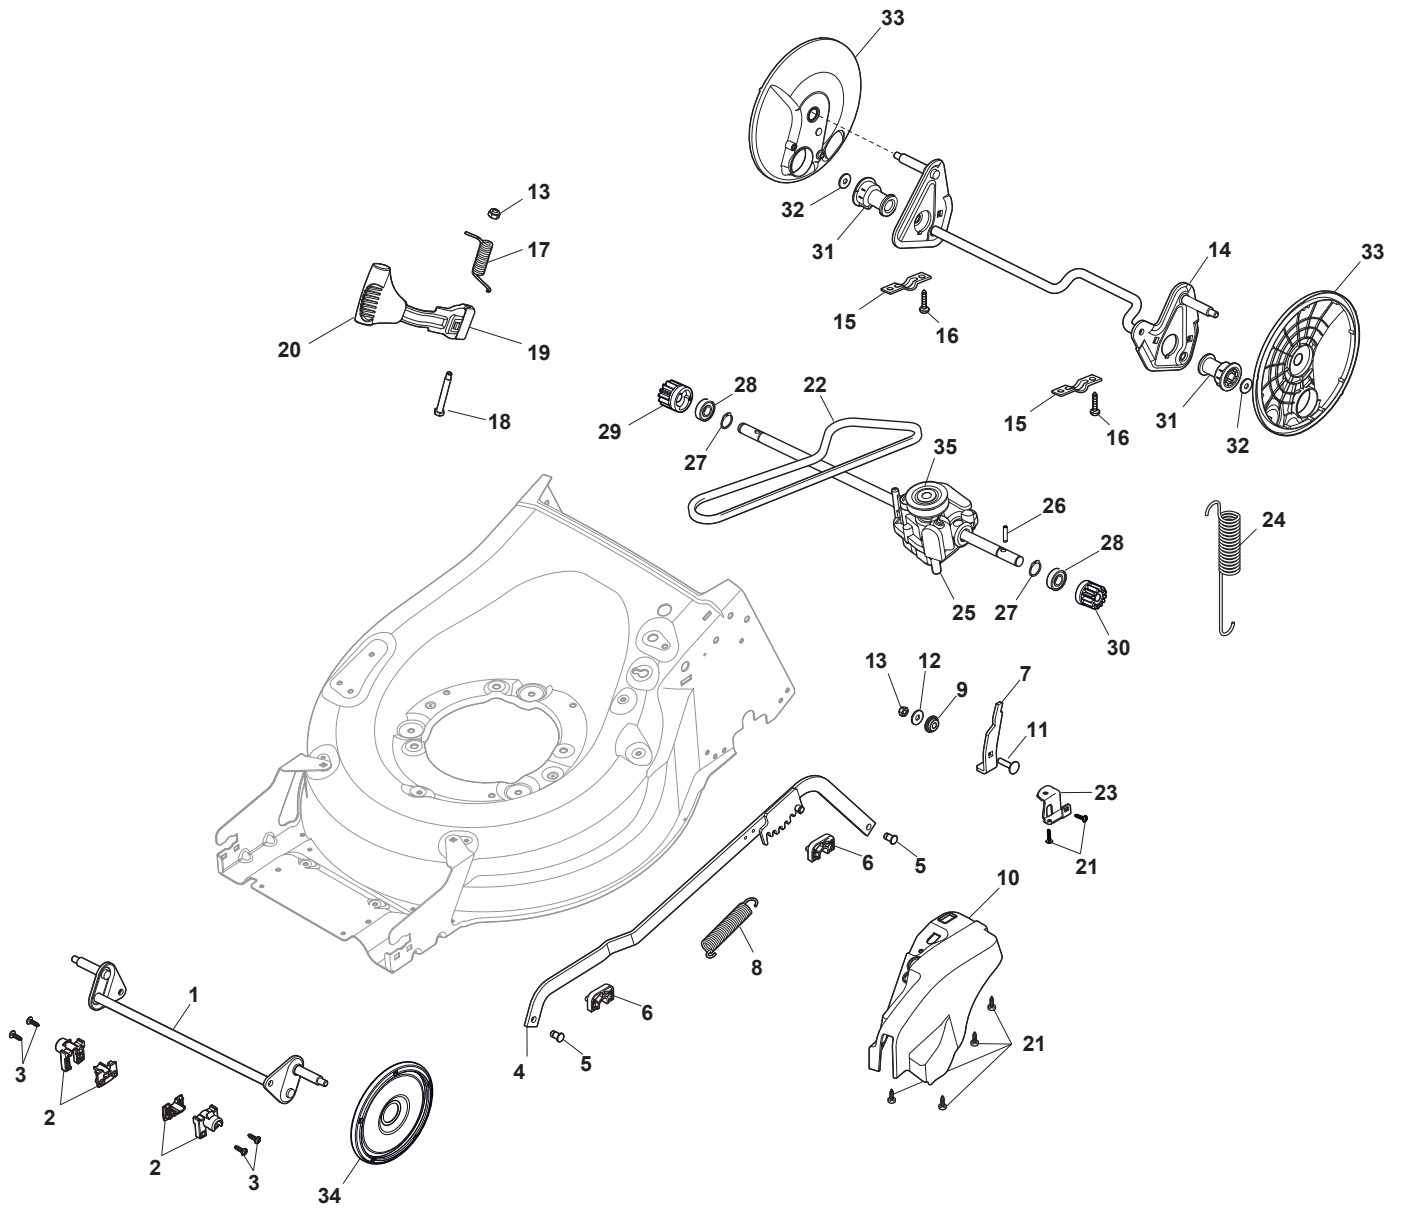

Fig.	Q.ty	Part No	Description	Notes
1	1	381302913/0	Axle	
2	2	322785305/1	Support	
3	4	112728697/0	Screw	
4	1	322869695/0	Wheels Control Rod	
5	2	122519820/0	Pin	
6	2	112436051/0	Plate	
7	1	322778475/0	Bracket	
8	1	122450480/0	Spring	
9	1	122517873/0	Pin	
10	1	322055329/0	Cover	
11	1	112815270/0	Screw	
12	1	112523040/0	Washer	
13	2	112154510/0	Nut	
14	1	381302895/0	Rear Wheel Axle	
15	2	322545152/0	Plate	
16	4	112728697/0	Screw	
17	1	122446192/0	Spring	
18	1	122534131/0	Pin	
19	1	322322855/0	Wheels Adjusting Lever	
20	1	322394506/0	Knob	Standard Black
20	1	322394527/0	Knob	Black with Stiga Logo
21	5	112728699/0	Screw	
22	1	135063900/0	Belt	
23	1	322778473/0	Bracket	
24	1	122450478/0	Spring	
25	1	181003115/0	Gear Box	
26	2	122753000/0	Pin	
27	4	112608600/0	Seeger	
28	2	119216035/0	Bearing	
29	1	122570110/1	Pinion Right	
30	1	122570120/1	Pinion Left	
31	2	322042066/0	Bushing	
32	2	112521371/0	Washer	
33	2	322600205/1	Protection, Wheel	
34	2	322600247/0	Protection, Wheel	
35	1	122601909/0	Pulley