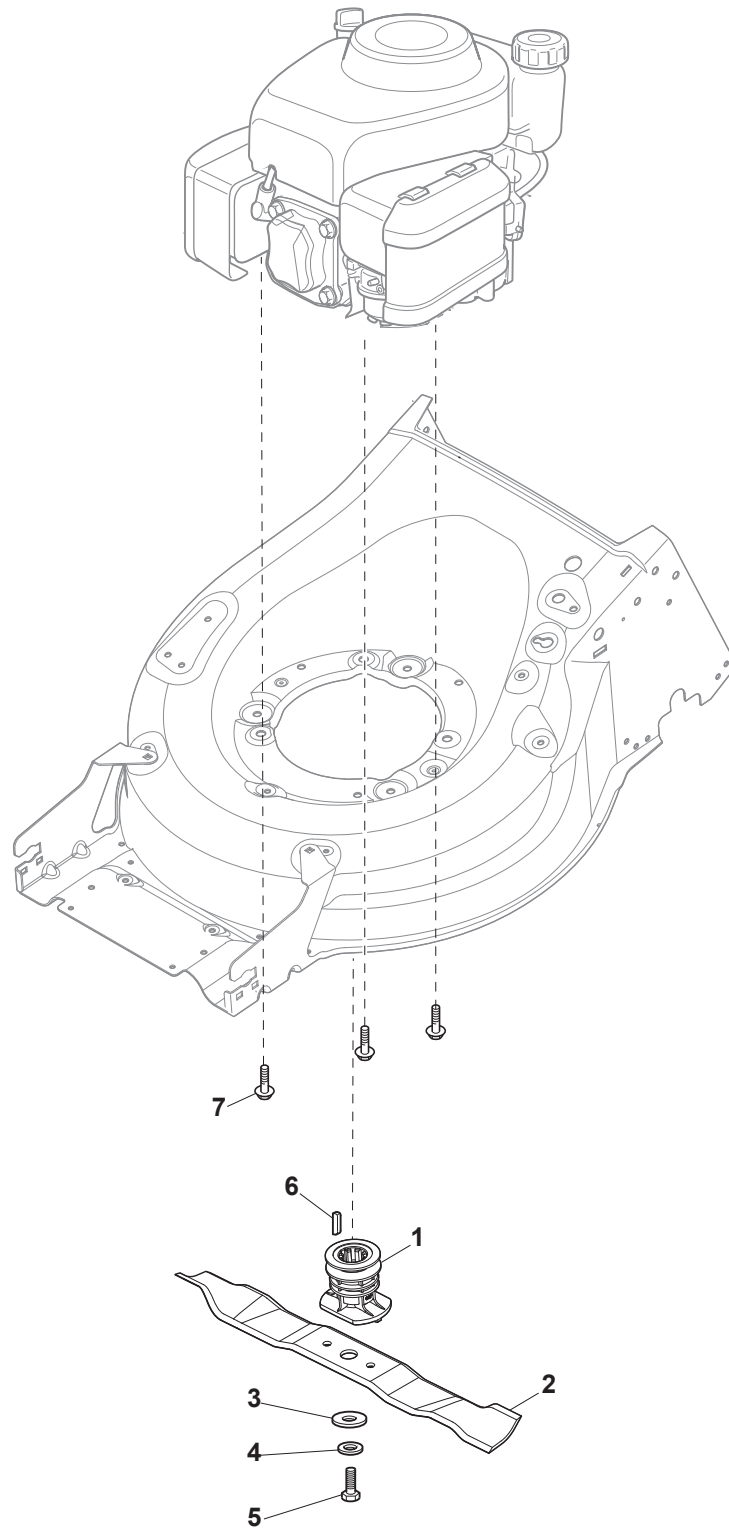

Fig.	Q.ty	Part No	Description	Notes
1	1	322055262/0	Lower Cover	
2	1	322055263/0	Upper Cover	
3	1	322602026/0	Button	
4	5	112728699/0	Screw	
5	1	125943004/0	Screw	
6	1	122450477/0	Spring	
7	1	322981471/1	Plate	
8	5	112728697/0	Screw	
9	1	322602027/0	Lens	
10	1	322602028/0	Visualizer	
11	1	112154510/0	Nut	
12	1	112523040/0	Washer	
13	1	122517873/0	Pin	
14	1	381003475/1	Lever, Height Adjustment	
15	1	322778475/0	Bracket	
16	1	112815270/0	Screw	
17	1	122450480/0	Spring	
18	2	322545152/0	Plate	
19	4	112728697/0	Screw	
20	1	322778473/0	Bracket	
21	1	181003114/0	Gear Box	
22	1	122450478/0	Spring	
23	1	381302881/0	Front Wheel Axle	
24	1	381302891/0	Rear Wheel Axle	
25	1	135063900/0	Belt	
26	2	119216035/0	Bearing	
27	1	122570110/1	Pinion Right	
28	1	122570120/1	Pinion Left	
29	4	112608600/0	Seeger	
30	2	122753000/0	Pin	
31	1	381002047/0	Wheels Control Rod	
32	2	122519820/0	Pin	
33	2	322785305/1	Support	
34	4	112728697/0	Screw	
35	2	112436051/0	Plate	
36	1	112645708/0	Pin	
37	2	322600247/0	Protection, Wheel	
38	2	322600205/1	Protection, Wheel	
39	2	322042068/0	Bushing	
40	2	112521371/0	Washer	
41	1	122601909/0	Pulley	

Fig.	Q.ty	Part No	Description	Notes
1	1	122465607/3	Hub With Pulley, Crankshaft Ø 22.2	for GGP and B&S Engines
1	1	122465638/1	Hub With Pulley, Crankshaft Ø 22.2	for B&S 675E-750-850 Engines
2	1	181004366/2	Blade	
3	1	122160400/0	Elastic Disc	
4	1	322680021/0	Washer	
5	1	112735698/0	Screw	
6	1	112139100/0	Feather, Crankshaft Ø 22,2	
7	2	112691700/0	Screw	for B&S 675EX-750EX (MP1 504) and 850E
7	3	112692050/0	Screw	for B&S 750EX (MP1 554)
8	1	112521350/0	Washer	
9	3	112154210/0	Nut	
10	1	322170964/0	Protection	
11	3	122170835/0	Spacer	
12	1	112691700/0	Screw	for B&S 750EX Engines
12	1	112692050/0	Screw	for B&S 675EX-675E-850E Engines