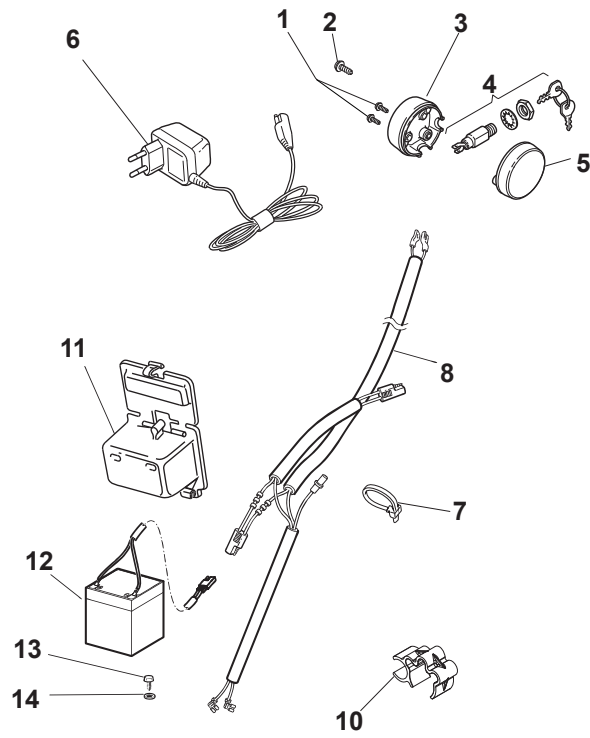

Fig.	Q.ty	Part No	Description	Notes
1	1	112728702/0	Screw	without Varietor
1	1	112728300/0	Screw	with Varietor
2	1	133320022/0	Fastpoint Clamp	
3	1	322076570/1	Battery Safety Key	
4	1	381600400/0	Switch	Cable Lenght L= 1120
4	1	381600401/0	Switch	Cable Lenght L= 920
5	1	118120061/0	Battery	
6	1	118204136/0	Battery Charger	CE plug
6	1	118204137/0	Battery Charger	UK plug

Fig.	Q.ty	Part No	Description	Notes
1	2	112728702/0	Screw	
2	1	112728691/0	Screw	
3	1	322722801/0	Starting Block Outer Half-Bearing	
4	1	118450051/0	Switch	
5	1	322722800/0	Starting Block Inner Half-Bearing	
6	1	118204120/1LC	Battery Charger	CE plug
6	1	118204121/1LC	Battery Charger	Uk plug
6	1	118204136/0	Battery Charger	CE plugg with B&S IS
6	1	118204137/0	Battery Charger	UK plugg with B&S IS
7	1	133320022/0	Fastpoint Clamp	
8	1	118204196/0	Cable, Start	
10	1	118390021/0	Conduit Clip	
11	1	322109533/0	Battery Holder	
12	1	118120052/0	Battery	
13	1	112728706/0	Screw	
14	1	325160039/0	Spacer	

Bushing - Ø180

Ball Bearing - Ø180

Bushing - Ø240

Ball Bearing - Ø240

Fig.	Q.ty	Part No	Description	Notes
1	6	112728706/0	Screw	
2	2	381007462/1	Wheel	
3	8	322042064/0	Bushing	
4	2	381007442/1	Wheel - Short Hub	
5	2	381007466/1	Wheel	
6	2	381007445/1	Wheel - Short Hub	
7	2	381007463/1	Wheel	
8	8	119216035/0	Bearing	
9	2	381007448/1	Wheel - Short Hub	
10	2	381007467/1	Wheel	
11	2	381007455/1	Wheel - Short Hub	
12	2	322120117/0	Wheels Crown Ø240	
13	2	122170848/0	Spacer	