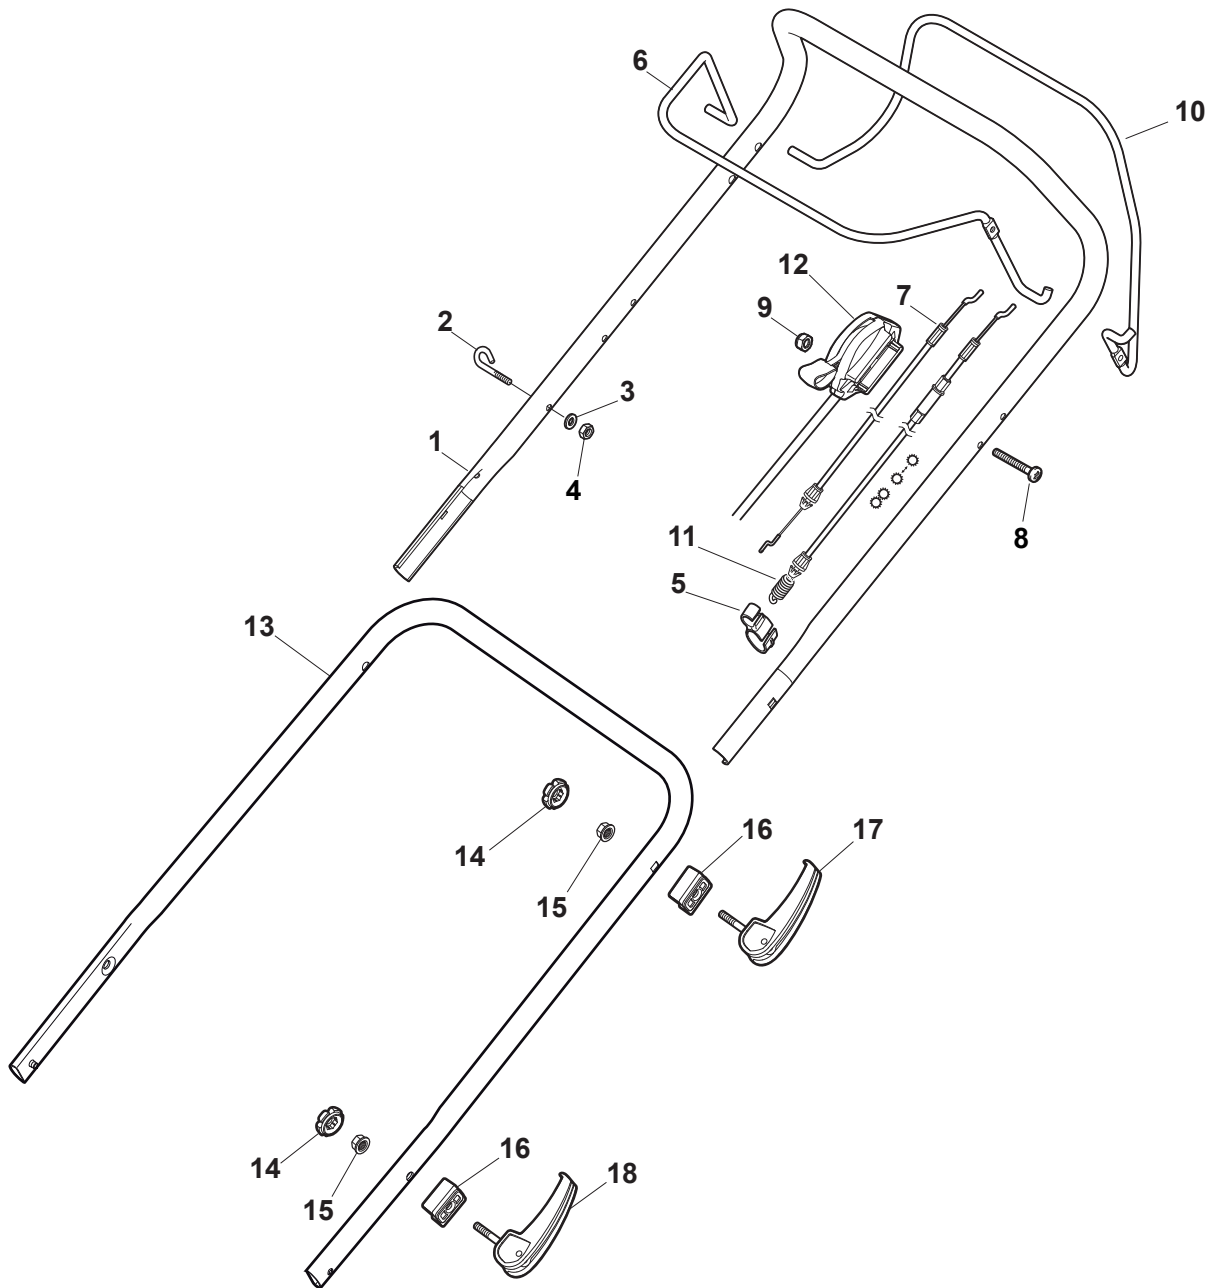

Fig.	Q.ty	Part No	Description	Notes
1	1	381006739/1	Handle, Upper Part	Black without Sponge
1	1	381006745/1	Handle, Upper Part With Sponge Handgrip	Black with Sponge
1	1	381006753/0	Handle, Upper Part Yellow	Yellow without Sponge
1	1	381006754/0	Handle, Upper Part Yellow	Yellow with Sponge
1	1	381006787/0	Handle, Upper Part	Black without Sponge - TRE Models
1	1	381007571/0	Handle, Upper Part	Black with Sponge - Variator
1	1	381007601/0	Handle, Upper Part	Yellow with Sponge - TRE Models
1	1	381007606/0	Handle, Upper Part	Yellow with Sponge - Variator
2	1	122430313/0	Guide Spring	
3	1	112521330/0	Washer	
4	1	112154510/0	Nut	
5	1	118390020/0	Conduit Clip	
6	1	181003363/1	Lever, Engine Brake Black	Black
6	1	381003365/0	Lever, Engine Brake Yellow	Yellow
6	1	381003376/0	Lever, Engine Brake Red	Red
7	1	181030057/0	Cable, Thread Engine Brake	For B&S 775 IS
7	1	181030106/0	Cable, Thread Engine Brake	For B&S 675 IS
8	1	112727783/0	Screw	
9	1	112154510/0	Nut	
10	1	181003364/0	Drive Control Lever	Black
10	1	381003366/0	Lever, Driving Yellow	Yellow
10	1	381003377/0	Drive Control Lever	Red
11	1	381030104/0	Clutch Cable	
12	1	181005539/0	Throttle Cable	
13	1	381007563/0	Lower Handle	Black
13	1	381007600/0	Lower Handle	Yellow
14	4	322399835/0	Knob	
15	4	122131750/0	Nut	
16	4	322680016/0	Washer	
17	2	381103350/0	Locking Handle Lever	Black
18	2	381003253/0	Locking Handle Lever	Black