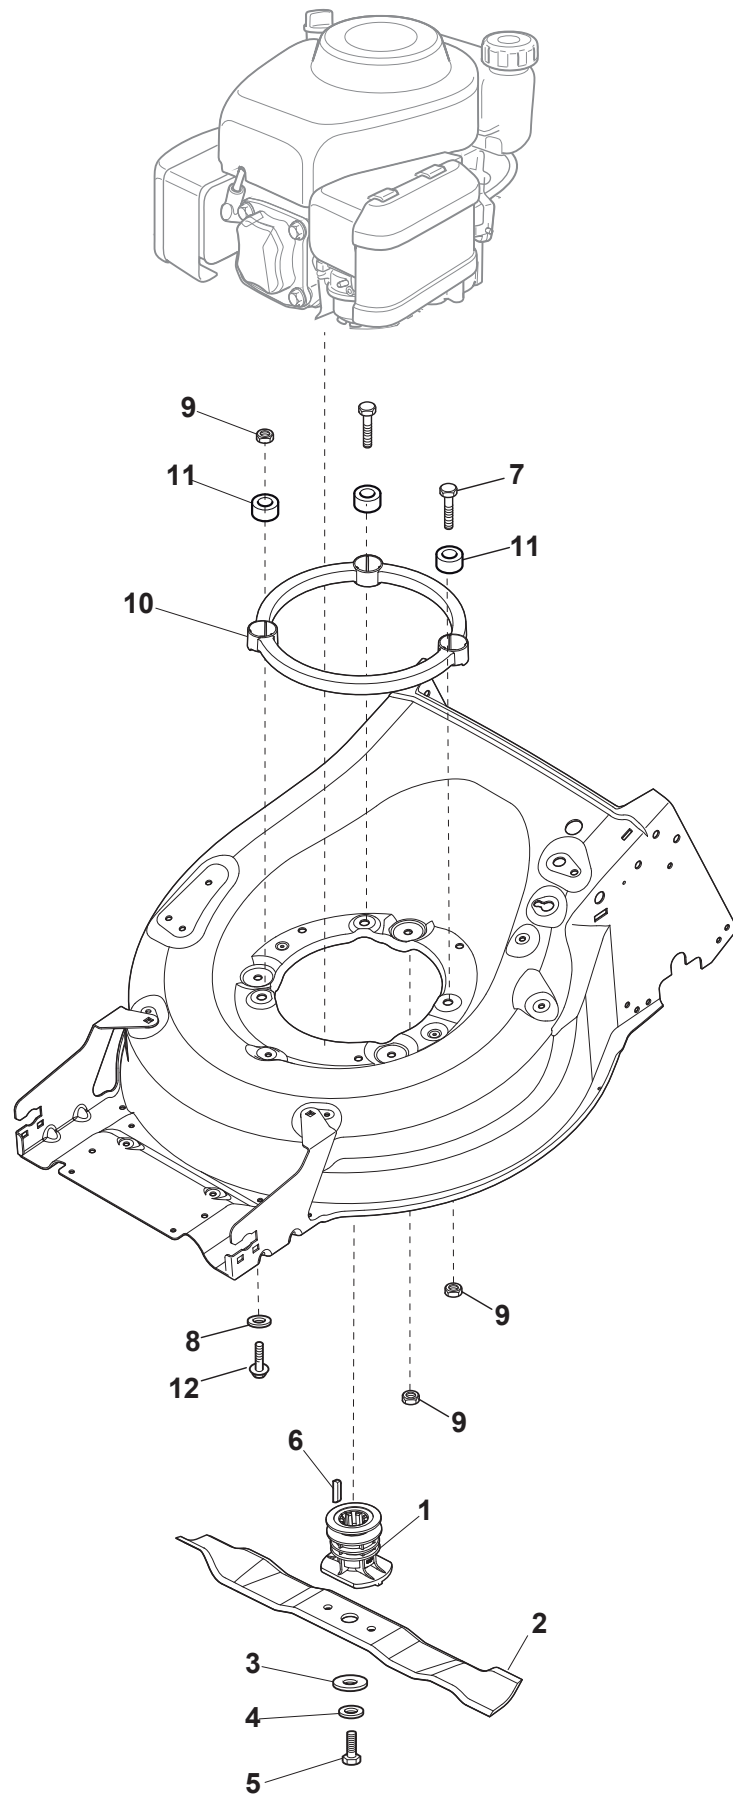

Fig.	Q.ty	Part No	Description	Notes
1	1	122465607/3	Hub With Pulley, Crankshaft Ø 22.2	for GGP and B&S Engines
1	1	122465638/1	Hub With Pulley, Crankshaft Ø 22.2	for B&S 675E-750-850 Engines
2	1	181004366/2	Blade	
3	1	122160400/0	Elastic Disc	
4	1	322680021/0	Washer	
5	1	112735698/0	Screw	
6	1	112139100/0	Feather, Crankshaft Ø 22,2	
7	2	112691700/0	Screw	for B&S 675EX-750EX (MP1 504) and 850E
7	3	112692050/0	Screw	for B&S 750EX (MP1 554)
8	1	112521350/0	Washer	
9	3	112154210/0	Nut	
10	1	322170964/0	Protection	
11	3	122170835/0	Spacer	
12	1	112691700/0	Screw	for B&S 750EX Engines
12	1	112692050/0	Screw	for B&S 675EX-675E-850E Engines