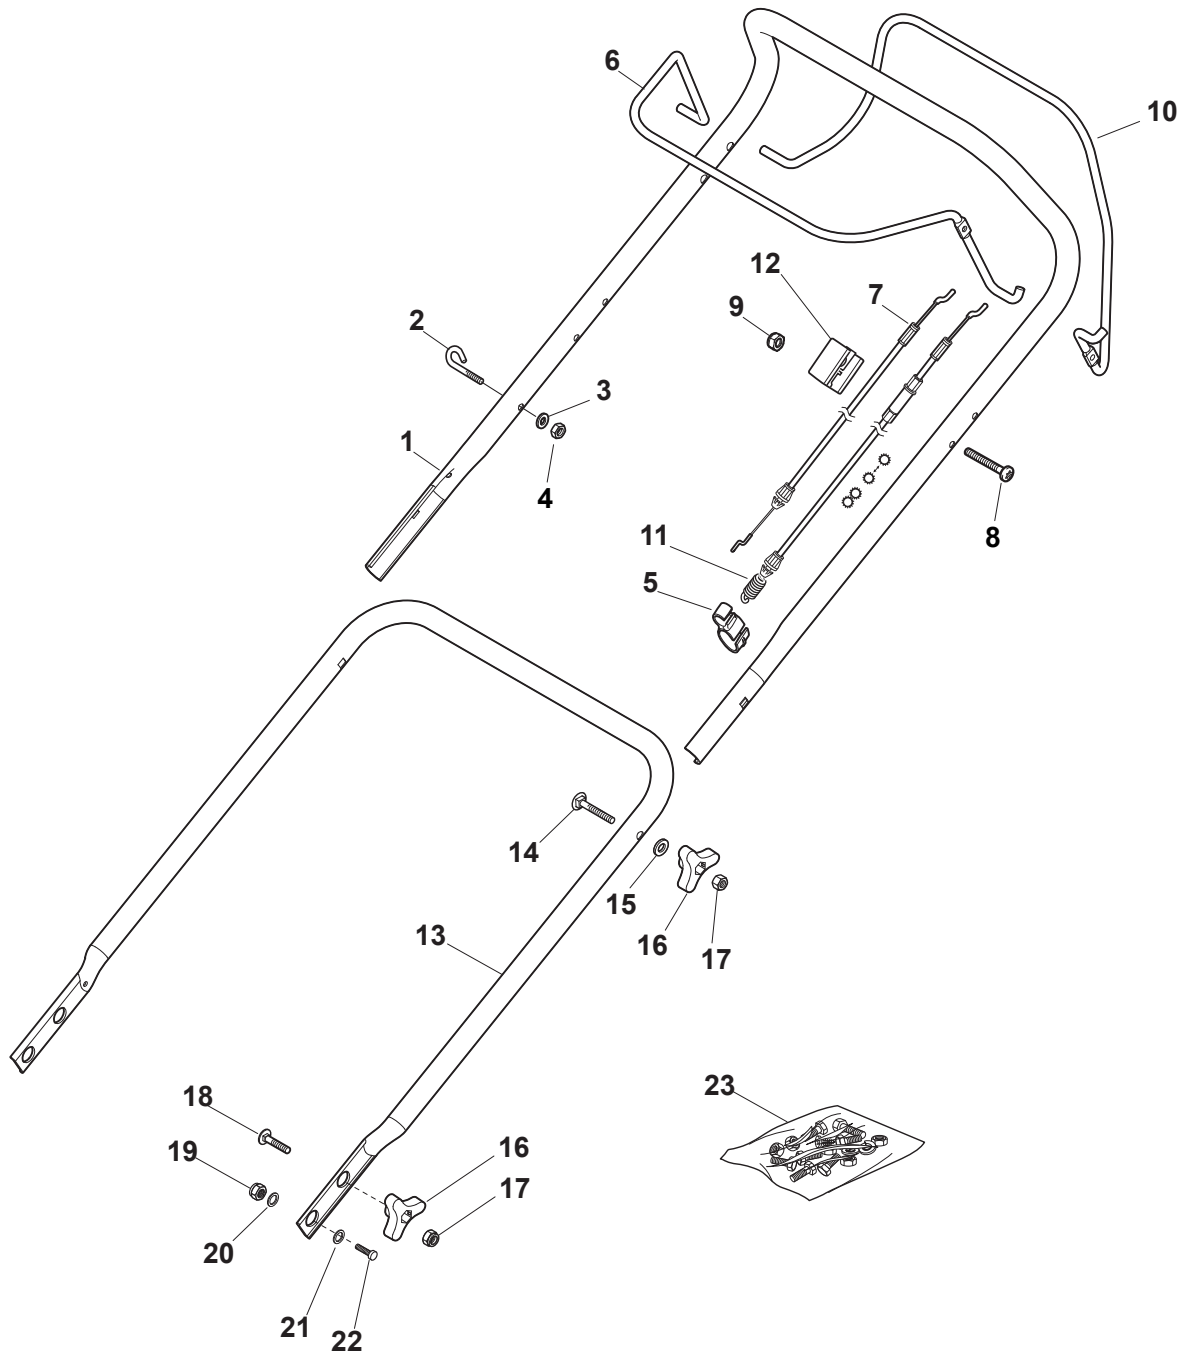

Fig.	Q.ty	Part No	Description	Notes
1	1	322055262/0	Lower Cover	
2	1	322055263/0	Upper Cover	
3	1	322602026/0	Button	
4	5	112728699/0	Screw	
5	1	125943004/0	Screw	
6	1	122450477/0	Spring	
7	1	322981471/1	Plate	
8	5	112728697/0	Screw	
9	1	322602027/0	Lens	
10	1	322602028/0	Visualizer	
11	1	112154510/0	Nut	
12	1	112523040/0	Washer	
13	1	122517873/0	Pin	
14	1	381003475/1	Lever, Height Adjustment	
15	1	322778475/0	Bracket	
16	1	112815270/0	Screw	
17	1	122450480/0	Spring	
18	2	322545152/0	Plate	
19	4	112728697/0	Screw	
20	1	322778473/0	Bracket	
21	1	181003114/0	Gear Box	
22	1	122450478/0	Spring	
23	1	381302881/0	Front Wheel Axle	
24	1	381302891/0	Rear Wheel Axle	
25	1	135063900/0	Belt	
26	2	119216035/0	Bearing	
27	1	122570110/1	Pinion Right	
28	1	122570120/1	Pinion Left	
29	4	112608600/0	Seeger	
30	2	122753000/0	Pin	
31	1	381002047/0	Wheels Control Rod	
32	2	122519820/0	Pin	
33	2	322785305/1	Support	
34	4	112728697/0	Screw	
35	2	112436051/0	Plate	
36	1	112645708/0	Pin	
37	2	322600247/0	Protection, Wheel	
38	2	322600205/1	Protection, Wheel	
39	2	322042068/0	Bushing	
40	2	112521371/0	Washer	
41	1	122601909/0	Pulley	

# MP1 504 SE

Petrol Lawn Mower **Mask**

Issue 11 - 2017

Fig.	Q.ty	Part No	Description	Notes
1	1	322393741/0	Handle	
2	1	322226214/0	Mask, White	
3	1	322500110/0	Front Combi	
4	6	112728697/0	Screw	
5	2	112728699/0	Screw	
6	1	381004786/0	White Deck	

Fig.	Q.ty	Part No	Description	Notes
1	1	322500111/0	Front Combi	
2	6	112728697/0	Screw	
3	2	112728699/0	Screw	
4	1	322055524/0	Insert	
5	1	322226215/0	Mask, Light Red	
5	1	322226229/0	Mask, Black	
5	1	322226243/0	Mask, Dark Red	
6	1	322393742/0	Handle	
7	1	381004792/0	Red Deck	