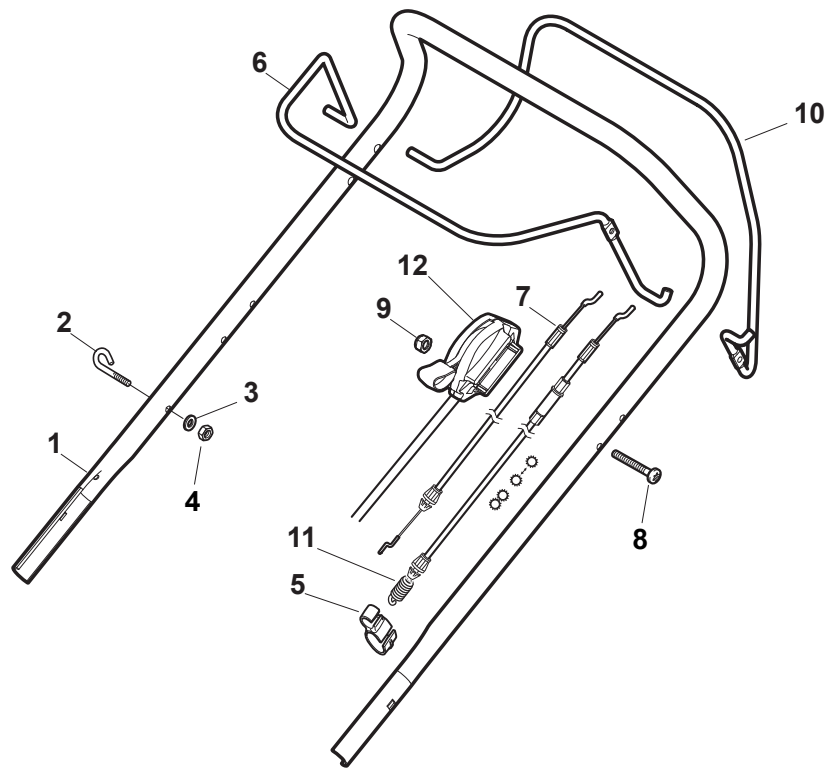

Fig.	Q.ty	Part No	Description	Notes
1	1	381006739/1	Handle, Upper Part	Black without Sponge
1	1	381006745/1	Handle, Upper Part with sponge handgrip	Black with Sponge
1	1	381006753/0	Handle, Upper Part Yellow	Yellow without Sponge
1	1	381006754/0	Handle, Upper Part Yellow	Yellow with Sponge
1	1	381006787/0	Handle, Upper Part	Black without Sponge for TRE models
1	1	381007571/0	Handle, Upper Part	Black with Sponge for models with Stepless
2	1	122430313/0	Guide Spring	
3	1	112521330/0	Washer	
4	1	112154510/0	Nut	
5	1	118390020/0	Conduit Clip	
6	1	181003363/1	Lever, Engine Brake Black	Black
6	1	381003365/0	Lever, Engine Brake Yellow	Yellow
6	1	381003376/0	Lever, Engine Brake Red	Red
7	1	181030087/0	Cable, Thread Engine Brake	Handle w/Knob - For B&S 775 IS
7	1	181030088/0	Cable, Thread Engine Brake	Handle w/Knob - For B&S 675 IS
7	1	181030057/0	Cable, Thread Engine Brake	Handle w/Lever - For B&S 775 IS
7	1	181030106/0	Cable, Thread Engine Brake	Handle w/Lever - For B&S 675 IS
8	1	112727783/0	Screw	
9	1	112154510/0	Nut	
10	1	181003364/0	Lever, Driving Black	Black
10	1	381003366/0	Lever, Driving Yellow	Yellow
11	1	381030104/0	Clutch Cable	
12	1	322551640/0	Plate	