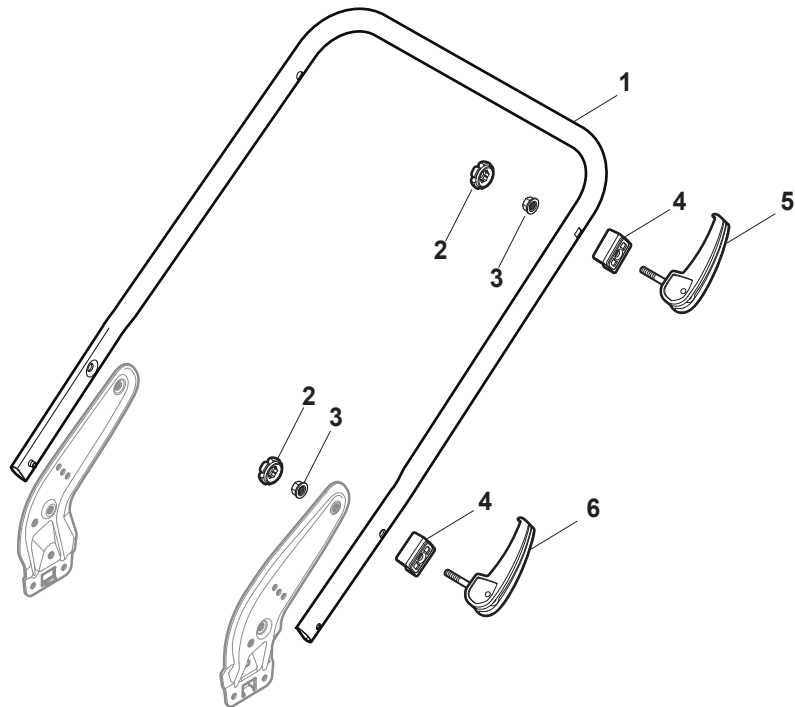

Fig.	Q.ty	Part No	Description	Notes
14	1	381003475/1	Lever, Height Adjustment	
33	2	322785305/1	Support	
1	1	322055262/0	Lower Cover	
2	1	322055263/0	Upper Cover	
3	1	322602026/0	Button	
4	5	112728699/0	Screw	
5	1	125943004/0	Screw	
6	1	122450477/0	Spring	
7	1	322981471/1	Plate	
8	5	112728697/0	Screw	
9	1	322602027/0	Lens	
10	1	322602028/0	Visualizer	
11	1	112154510/0	Nut	
12	1	112523040/0	Washer	
13	1	122517873/0	Pin	
15	1	322778475/0	Bracket	
16	1	112815270/0	Screw	
17	1	122450480/0	Spring	
18	2	322545152/0	Plate	
19	4	112728698/0	Screw	
20	1	322778473/0	Bracket	
21	1	181003114/0	Gear Box	
22	1	122450478/0	Spring	
23	1	381302881/0	Front Wheel Axle	
24	1	381302891/0	Rear Wheel Axle	
25	1	135063900/0	Belt	
26	2	119216035/0	Bearing	
27	1	122570110/1	Pinion Right	
28	1	122570120/1	Pinion Left	
29	4	112608600/0	Seeger	
30	2	122753000/0	Pin	
31	1	381002047/0	Wheels Control Rod	
32	2	122519820/0	Pin	
34	4	112728697/0	Screw	
35	2	112436051/0	Plate	
37	2	322600247/0	Protection, Wheel	
38	2	322600205/1	Protection, Wheel	
39	2	322042068/0	Bushing	
40	2	112521371/0	Washer	
41	1	122601909/0	Pulley	

Fig.	Q.ty	Part No	Description	Notes
1	1	381006785/0	Handle Lower Part	Black
2	2	112819110/0	Screw	
3	2	122671651/0	Washer	
4	2	122399900/0	Knob	
5	2	112293200/0	Nut	
6	2	112818900/0	Screw	
8	2	112155000/0	Nut	
9	2	112521350/0	Washer	
10	2	112369500/0	Elastic Washer	
11	2	112760605/0	Screw	
12	1	381008730/0	Outfit	Black