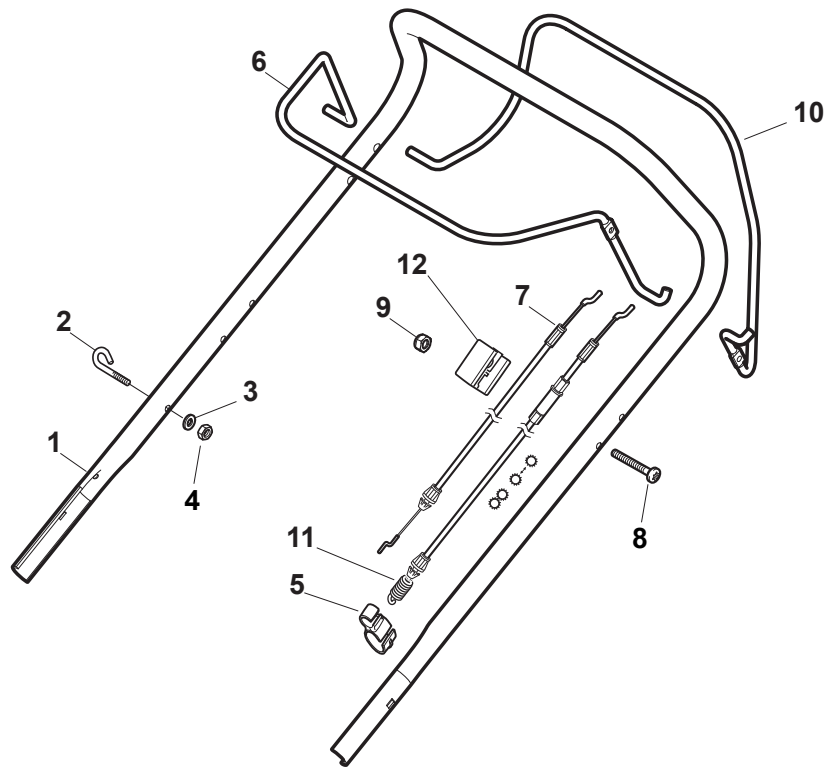

Fig.	Q.ty	Part No	Description	Notes
1	1	381006739/1	Handle, Upper Part	Black without Sponge
1	1	381006745/1	Handle, Upper Part with sponge handgrip	Black with Sponge
1	1	381006753/0	Handle, Upper Part Yellow	Yellow without Sponge
1	1	381006754/0	Handle, Upper Part Yellow	Yellow with Sponge
1	1	381006787/0	Handle, Upper Part	Black without Sponge for TRE models
1	1	381007571/0	Handle, Upper Part	Black with Sponge for models with Stepless
2	1	122430313/0	Guide Spring	
3	1	112521330/0	Washer	
4	1	112154510/0	Nut	
5	1	118390020/0	Conduit Clip	
6	1	181003363/1	Lever, Engine Brake Black	Black
6	1	381003365/0	Lever, Engine Brake Yellow	Yellow
6	1	381003376/0	Lever, Engine Brake Red	Red
7	1	181030053/0	Cable, Thread Engine Brake	Handle w/Lever - For B&S 675-750 Engine
7	1	181030053/0	Cable, Thread Engine Brake	Handle w/Knob - For B&S 675 and GGP 160/ES
7	1	181030054/0	Cable, Thread Engine Brake	Handle w/Knob - For WBE 140 Engine
7	1	181030054/0	Cable, Thread Engine Brake	Handle w/Lever - For B&S 675E Engine
7	1	181030057/0	Cable, Thread Engine Brake	Handle w/Lever - For B&S 675-750-775 Engine
7	1	181030057/0	Cable, Thread Engine Brake	Handle w/Knob - For B&S 675E
7	1	181030070/0	Cable, Thread Engine Brake	Handle w/Knob - For Honda Engine MP1 55
7	1	181030070/0	Cable, Thread Engine Brake	Handle w/Knob - For B&S 625E-675EXI-850 Engine
7	1	181030087/0	Cable, Thread Engine Brake	Handle w/Knob - For B&S 750-775 Engine
7	1	181030088/0	Cable, Thread Engine Brake	Handle w/Knob - For B&S 550E-625E-675 Engine
7	1	181030088/0	Cable, Thread Engine Brake	Handle w/Knob - For Honda Engine MP1 50
7	1	181030105/0	Cable, Thread Engine Brake	Handle w/Lever - For WBE 140 Engine
7	1	181030106/0	Cable, Thread Engine Brake	Handle w/Lever - For B&S 550E-625E-675EXI-675IS-850 Engine
7	1	181030106/0	Cable, Thread Engine Brake	Handle w/Lever - For WBE0702 Engine
7	1	181030106/0	Cable, Thread Engine Brake	Handle w/Lever - For Honda Engine
8	1	112727783/0	Screw	
9	1	112154510/0	Nut	
10	1	181003364/0	Lever, Driving Black	Black
10	1	381003366/0	Lever, Driving Yellow	Yellow
11	1	381030104/0	Clutch Cable	
12	1	322551640/0	Plate	