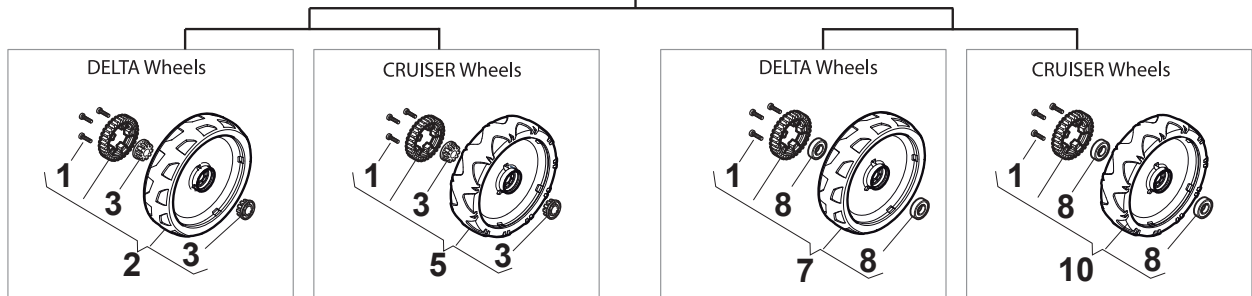

Bushing - Ø180

Ball Bearing - Ø180

Bushing - Ø240

Ball Bearing - Ø240

Fig.	Q.ty	Part No	Description	Notes
1	6	112728706/0	Screw	
2	2	381007462/1	Wheel	
3	8	322042064/0	Bushing	
4	2	381007442/1	Wheel	
5	2	381007466/1	Wheel	
6	2	381007445/1	Wheel	
7	2	381007463/1	Wheel	
8	8	119216035/0	Bearing	
9	2	381007448/1	Wheel	
10	2	381007467/1	Wheel	
11	2	381007455/1	Wheel