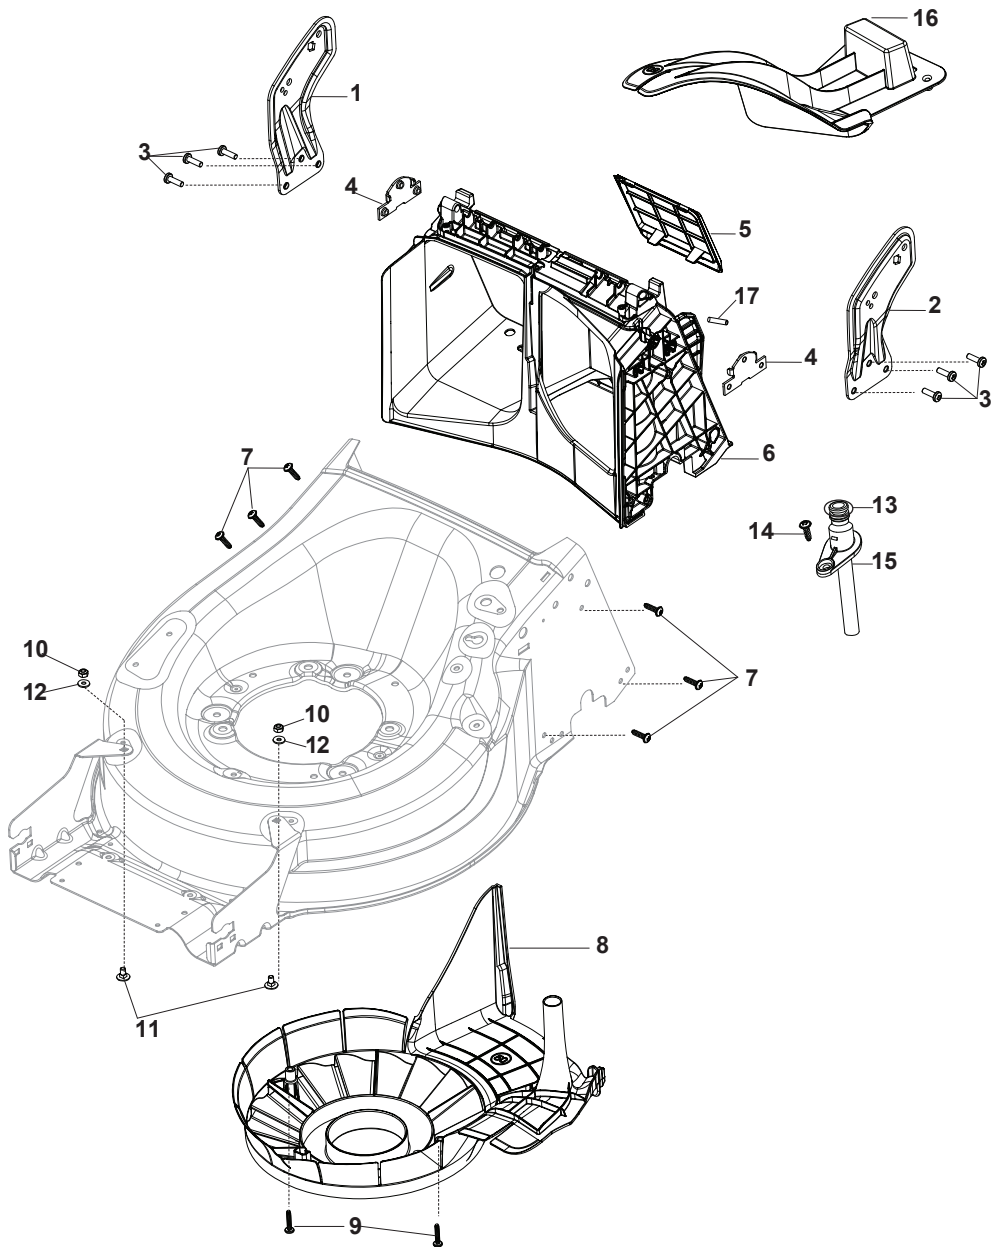

Bushing - Ø180

Ball Bearing - Ø180

Bushing - Ø240

Ball Bearing - Ø240

Fig.	Q.ty	Part No	Description	Notes
1	6	112728706/0	Screw	
2	2	381007462/1	Wheel	
3	8	322042064/0	Bushing	
4	2	381007442/1	Wheel	
5	2	381007466/1	Wheel	
6	2	381007445/1	Wheel	
7	2	381007463/1	Wheel	
8	8	119216035/0	Bearing	
9	2	381007448/1	Wheel	
10	2	381007467/1	Wheel	
11	2	381007455/1	Wheel	

Ball Bearing Ø200 - Wheels NTD

Ball Bearing Ø280 - Wheels NTD

Fig.	Q.ty	Part No	Description	Notes
1	8	119216035/0	Bearing	
2	4	381007416/2	Wheel	
4	2	381007417/2	Wheel	

Fig.	Q.ty	Part No	Description	Notes
1	2	322110643/0	Hub Cap Grey	Grey
2	2	322110644/0	Hub Cap Grey	Grey
3	2	322110645/0	Hub Cap Grey	Grey
4	2	322110646/0	Hub Cap Grey	Grey

Fig.	Q.ty	Part No	Description	Notes
1	1	322108315/0	Conveyor	
2	1	322600309/0	Stone Guard, Black	
3	1	122450456/0	Spring	
4	2	112604896/0	Crown Fastener	
5	2	112727803/0	Screw	
6	1	322806639/0	Fulcrum Pin	
7	2	112154510/0	Nut	
8	1	122517869/1	Pin	
9	2	118203853/0	Cap	