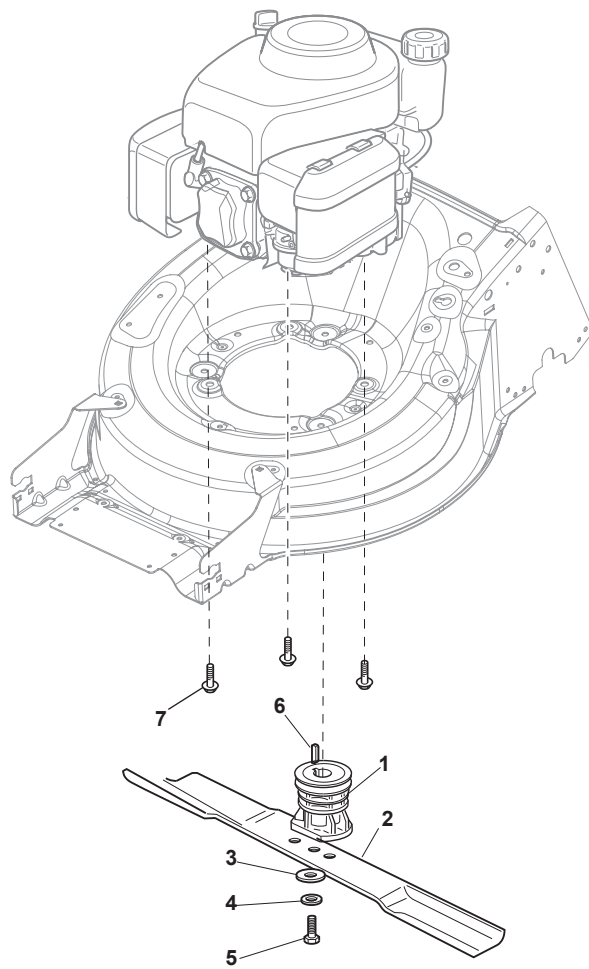

Fig.	Q.ty	Part No	Description	Notes
14	1	381003475/1	Lever, Height Adjustment	
33	2	322785305/1	Support	
1	1	322055262/0	Lower Cover	
2	1	322055263/0	Upper Cover	
3	1	322602026/0	Button	
4	5	112728699/0	Screw	
5	1	125943004/0	Screw	
6	1	122450477/0	Spring	
7	1	322981471/1	Plate	
8	5	112728697/0	Screw	
9	1	322602027/0	Lens	
10	1	322602028/0	Visualizer	
11	1	112154510/0	Nut	
12	1	112523040/0	Washer	
13	1	122517873/0	Pin	
15	1	322778475/0	Bracket	
16	1	112815270/0	Screw	
17	1	122450480/0	Spring	
18	2	322545152/0	Plate	
19	4	112728698/0	Screw	
20	1	322778473/0	Bracket	
21	1	181003114/0	Gear Box	
22	1	122450478/0	Spring	
23	1	381302881/0	Front Wheel Axle	
24	1	381302891/0	Rear Wheel Axle	
25	1	135063900/0	Belt	
26	2	119216035/0	Bearing	
27	1	122570110/1	Pinion Right	
28	1	122570120/1	Pinion Left	
29	4	112608600/0	Seeger	
30	2	122753000/0	Pin	
31	1	381002047/0	Wheels Control Rod	
32	2	122519820/0	Pin	
34	4	112728697/0	Screw	
35	2	112436051/0	Plate	
37	2	322600247/0	Protection, Wheel	
38	2	322600205/1	Protection, Wheel	
39	2	322042068/0	Bushing	
40	2	112521371/0	Washer	
41	1	122601909/0	Pulley	

Fig.	Q.ty	Part No	Description	Notes
1	1	322108315/0	Conveyor	
2	1	322600309/0	Stone Guard, Black	
3	1	122450456/0	Spring	
4	2	112604896/0	Crown Fastener	
5	2	112727803/0	Screw	
6	1	322806639/0	Fulcrum Pin	
7	2	112154510/0	Nut	
8	1	122517869/1	Pin	
9	2	118203853/0	Cap	

Fig.	Q.ty	Part No	Description	Notes
1	1	122465638/1	Hub With Pulley, Crankshaft Ø 22.2	for B&S 675E -750-850 Engines
1	1	122465607/3	Hub With Pulley, Crankshaft Ø 22.2	for GGP and B&S Engines
2	1	181004366/2	Blade	
3	1	122160400/0	Elastic Disc	
4	1	112523080/0	Washer	
5	1	112735698/0	Screw	
6	1	112139100/0	Key, Crankshaft Ø 22	
7	2	112691700/0	Screw	for B&S 675EX-750EX (MP1 50) and 850E
7	3	112692050/0	Screw	for B&S 750EX (MP1 55)
8	1	112521350/0	Washer	
9	3	112154210/0	Nut	
10	1	322170964/0	Protection	
11	3	122170835/0	Spacer	
12	1	112691700/0	Screw	for B&S 750EX
12	1	112692050/0	Screw	for B&S 675EX and 850E