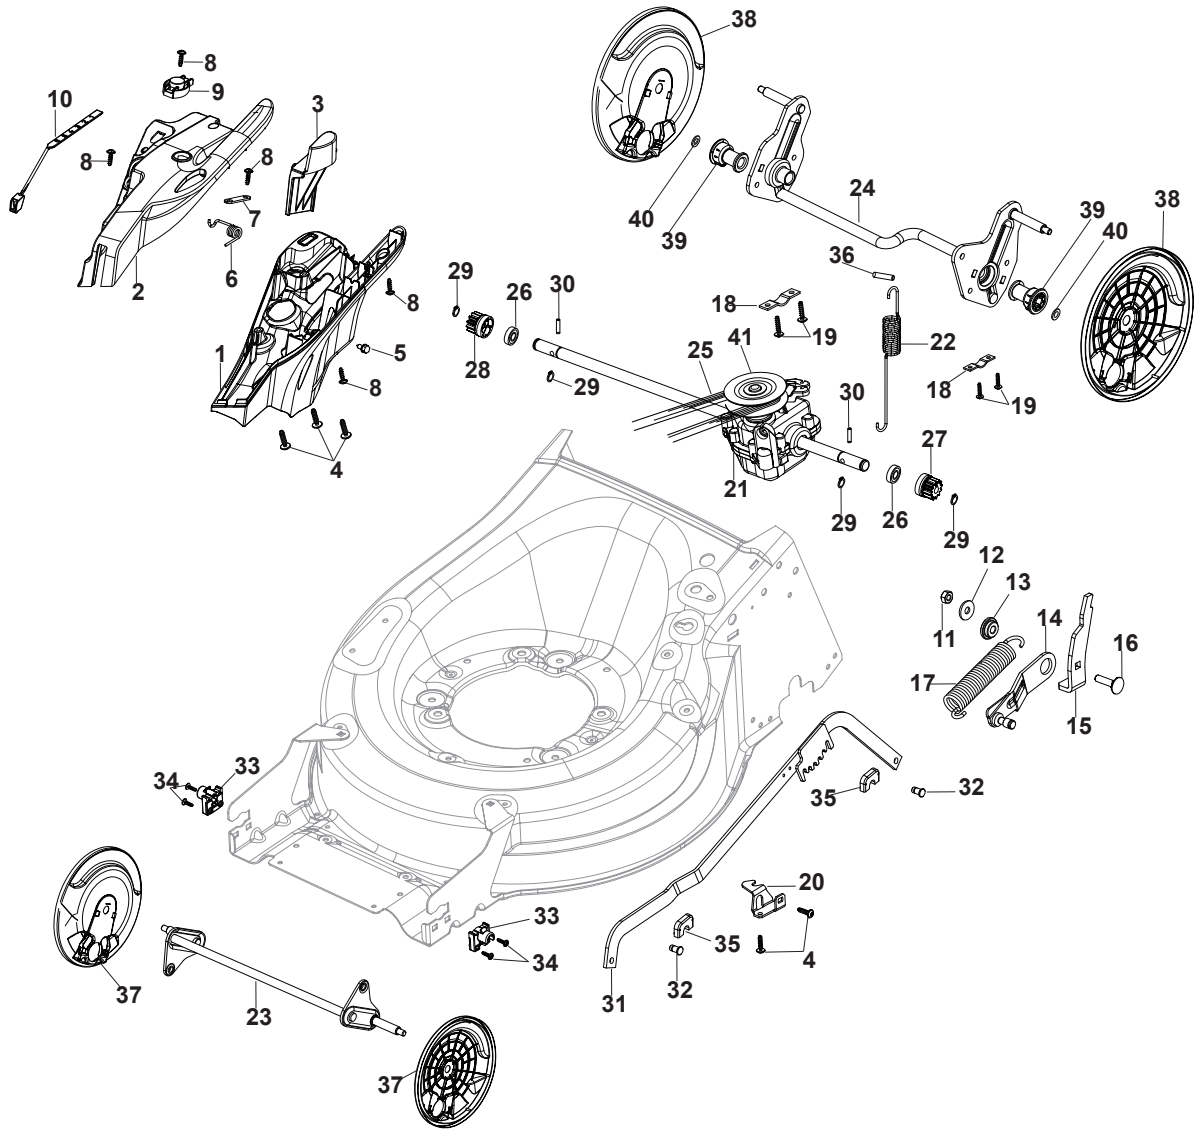

THIS INFORMATION IS NOT INTENDED FOR SALE OR RESALE, AND THIS NOTICE MUST REMAIN ON ALL COPIES.

Fig.	Q.ty	Part No	Description	Notes
4	1	322869695/0	Wheels Control Rod	
2	2	322785305/1	Support	
1	1	381302881/0	Front Wheel Axle	
3	4	112728697/0	Screw	
5	2	122519820/0	Pin	
6	2	112436051/0	Plate	
7	1	322778475/0	Bracket	
8	1	122450480/0	Spring	
9	1	122517873/0	Pin	
10	1	322055329/0	Cover	
11	1	112815270/0	Screw	
12	1	112523040/0	Washer	
13	2	112154510/0	Nut	
14	1	381302895/0	Rear Wheel Axle	
15	2	322545152/0	Plate	
16	4	112728698/0	Screw	
17	1	122446192/0	Spring	
18	1	122534131/0	Pin	
19	1	322322855/0	Wheels Adjusting Lever	
20	1	322394506/0	Knob	
21	5	112728699/0	Screw	
22	1	135063900/0	Belt	
23	1	322778473/0	Bracket	
24	1	122450478/0	Spring	
25	1	181003115/0	Gear Box	
26	2	122753000/0	Pin	
27	4	112608600/0	Seeger	
28	2	119216035/0	Bearing	
29	1	122570110/1	Pinion Right	
30	1	122570120/1	Pinion Left	
31	2	322042066/0	Bushing	
32	2	112521371/0	Washer	
33	2	322600205/1	Protection, Wheel	
34	2	322600247/0	Protection, Wheel	
35	1	122601909/0	Pulley	