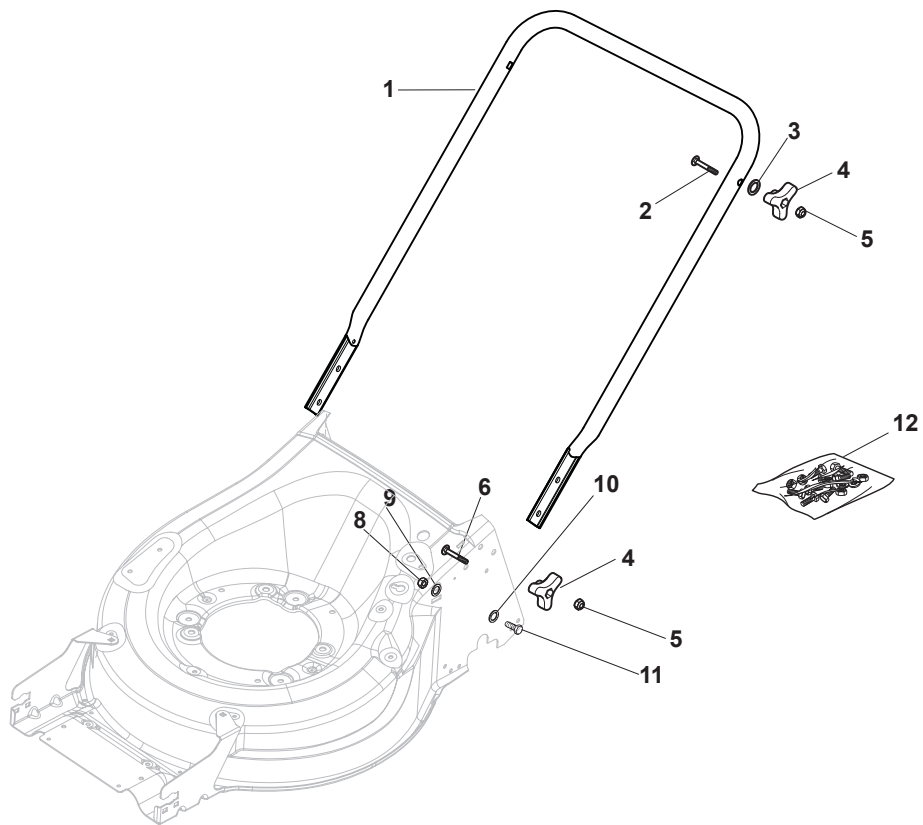

Fig.	Q.ty	Part No	Description	Notes
14	1	381003475/1	Lever, Height Adjustment	
33	2	322785305/1	Support	
1	1	322055262/0	Lower Cover	
2	1	322055263/0	Upper Cover	
3	1	322602026/0	Button	
4	5	112728699/0	Screw	
5	1	125943004/0	Screw	
6	1	122450477/0	Spring	
7	1	322981471/1	Plate	
8	5	112728697/0	Screw	
9	1	322602027/0	Lens	
10	1	322602028/0	Visualizer	
11	1	112154510/0	Nut	
12	1	112523040/0	Washer	
13	1	122517873/0	Pin	
15	1	322778475/0	Bracket	
16	1	112815270/0	Screw	
17	1	122450480/0	Spring	
18	2	322545152/0	Plate	
19	4	112728698/0	Screw	
20	1	322778473/0	Bracket	
21	1	181003114/0	Gear Box	
22	1	122450478/0	Spring	
23	1	381302881/0	Front Wheel Axle	
24	1	381302891/0	Rear Wheel Axle	
25	1	135063900/0	Belt	
26	2	119216035/0	Bearing	
27	1	122570110/1	Pinion Right	
28	1	122570120/1	Pinion Left	
29	4	112608600/0	Seeger	
30	2	122753000/0	Pin	
31	1	381002047/0	Wheels Control Rod	
32	2	122519820/0	Pin	
34	4	112728697/0	Screw	
35	2	112436051/0	Plate	
37	2	322600247/0	Protection, Wheel	
38	2	322600205/1	Protection, Wheel	
39	2	322042068/0	Bushing	
40	2	112521371/0	Washer	
41	1	122601909/0	Pulley	

Fig.	Q.ty	Part No	Description	Notes
1	1	322500111/0	Front Combi	
2	6	112728697/0	Screw	
3	2	112728699/0	Screw	
4	1	322055524/0	Insert	
5	1	322226215/0	Mask, Red	
6	1	322393742/0	Handle	
7	1	381004777/0	Red Deck	Side Discharge

Fig.	Q.ty	Part No	Description	Notes
1	1	381006785/0	Handle Lower Part	Black
2	2	112819110/0	Screw	
3	2	122671651/0	Washer	
4	2	122399900/0	Knob	
5	2	112293200/0	Nut	
6	2	112818900/0	Screw	
8	2	112155000/0	Nut	
9	2	112521350/0	Washer	
10	2	112369500/0	Elastic Washer	
11	2	112760605/0	Screw	
12	1	381008730/0	Outfit	Black