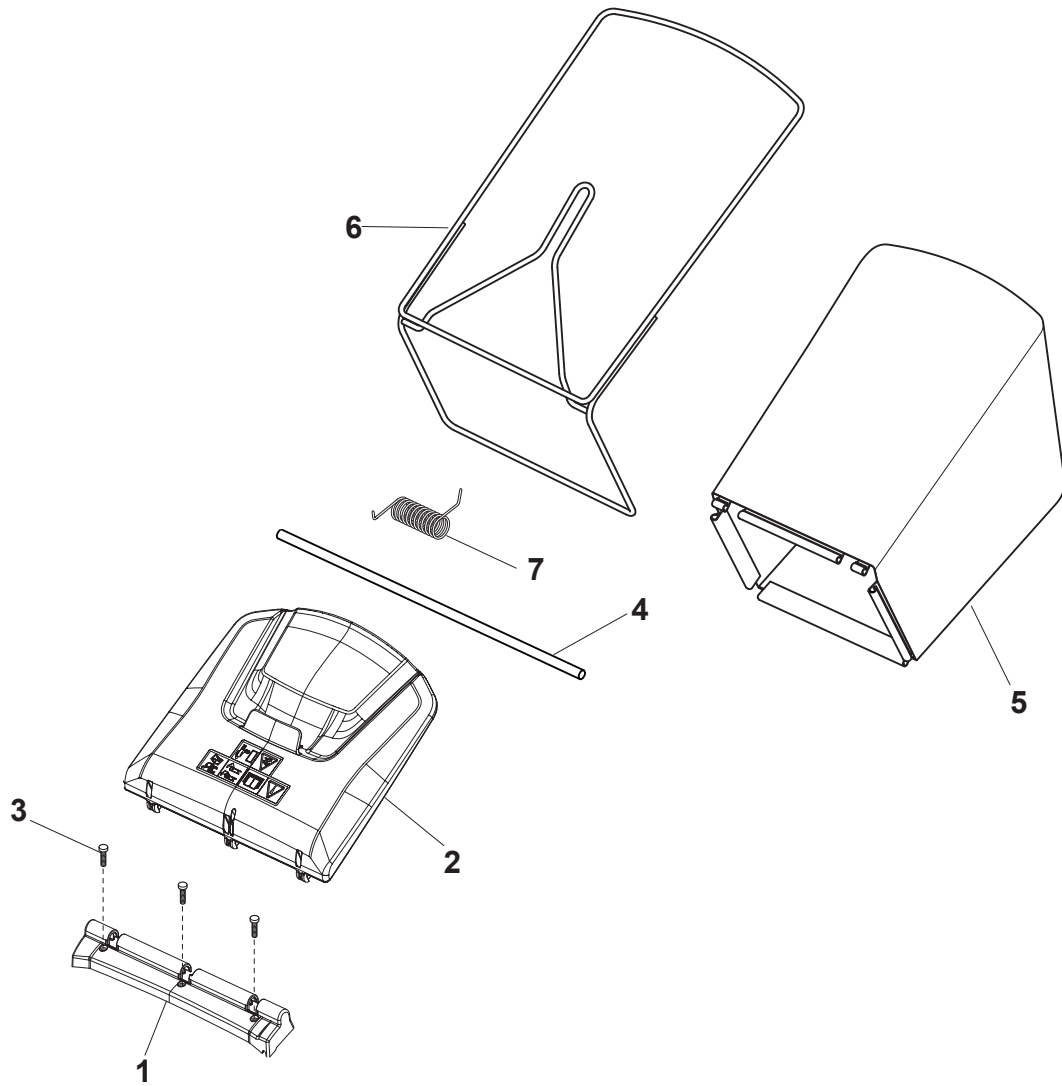

Fig.	Q.ty	Part No	Description	Notes
1	1	322109569/0	Black Stone Guard Support	
2	1	322600312/0	Stone Guard, White	White
2	1	322600308/0	Stone Guard, Black	Black
2	1	322600339/0	Stone Guard, Yellow	Yellow
3	3	112728697/0	Screw	
4	1	122517884/0	Pin	
5	1	181102350/0	Cancas GrassCatcher	
6	1	181006410/0	Fabric Box Frame	
7	1	122450479/0	Spring