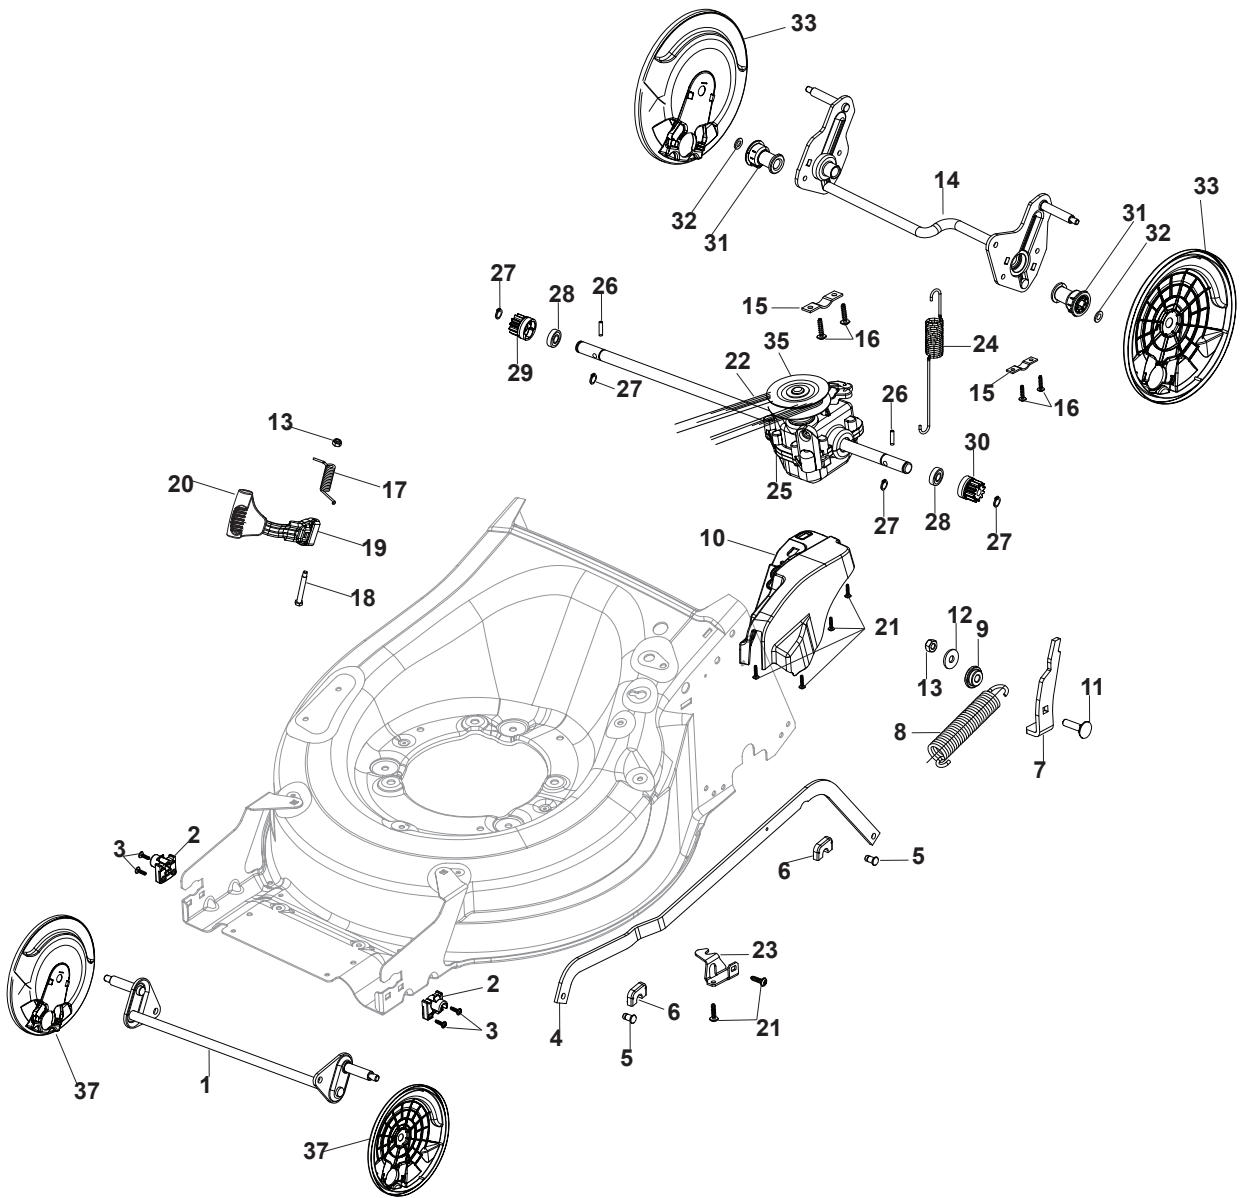

THIS INFORMATION IS NOT INTENDED FOR SALE OR RESALE, AND THIS NOTICE MUST REMAIN ON ALL COPIES.

Fig.	Q.ty	Part No	Description	Notes
4	1	322869695/0	Wheels Control Rod	
2	2	322785305/1	Support	
1	1	381302881/0	Front Wheel Axle	
3	4	112728697/0	Screw	
5	2	122519820/0	Pin	
6	2	112436051/0	Plate	
7	1	322778475/0	Bracket	
8	1	122450480/0	Spring	
9	1	122517873/0	Pin	
10	1	322055329/0	Cover	
11	1	112815270/0	Screw	
12	1	112523040/0	Washer	
13	2	112154510/0	Nut	
14	1	381302895/0	Rear Wheel Axle	
15	2	322545152/0	Plate	
16	4	112728698/0	Screw	
17	1	122446192/0	Spring	
18	1	122534131/0	Pin	
19	1	322322855/0	Wheels Adjusting Lever	
20	1	322394506/0	Knob	
21	5	112728699/0	Screw	
22	1	135063900/0	Belt	
23	1	322778473/0	Bracket	
24	1	122450478/0	Spring	
25	1	181003115/0	Gear Box	
26	2	122753000/0	Pin	
27	4	112608600/0	Seeger	
28	2	119216035/0	Bearing	
29	1	122570110/1	Pinion Right	
30	1	122570120/1	Pinion Left	
31	2	322042066/0	Bushing	
32	2	112521371/0	Washer	
33	2	322600205/1	Protection, Wheel	
34	2	322600247/0	Protection, Wheel	
35	1	122601909/0	Pulley	