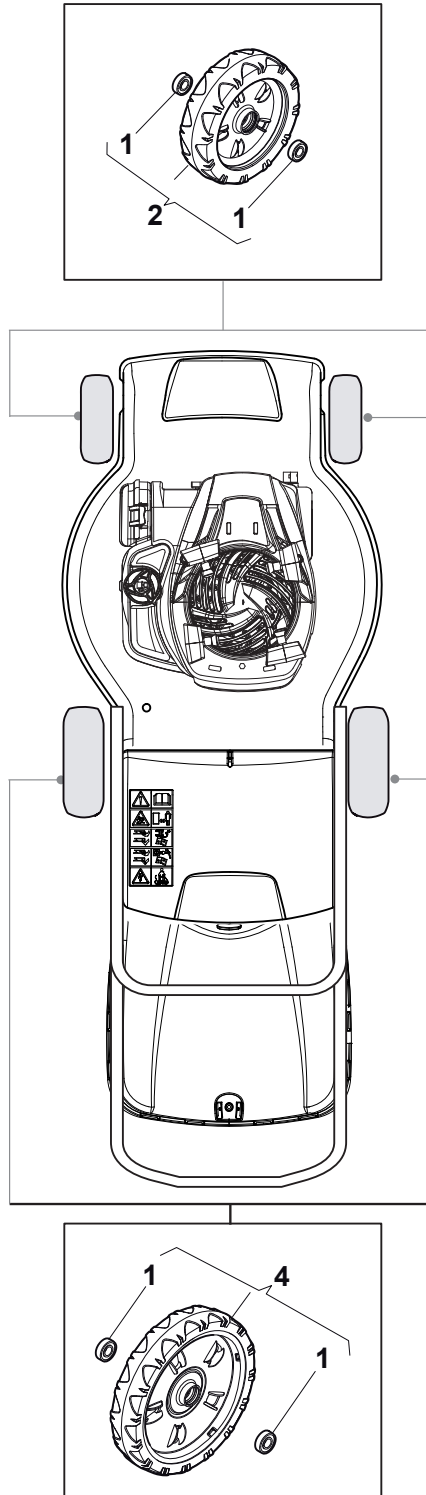

Ball Bearing Ø200 - Wheels NTD

Ball Bearing Ø280 - Wheels NTD

Fig.	Q.ty	Part No	Description	Notes
1	8	119216035/0	Bearing	
2	4	381007416/2	Wheel	
4	2	381007417/2	Wheel