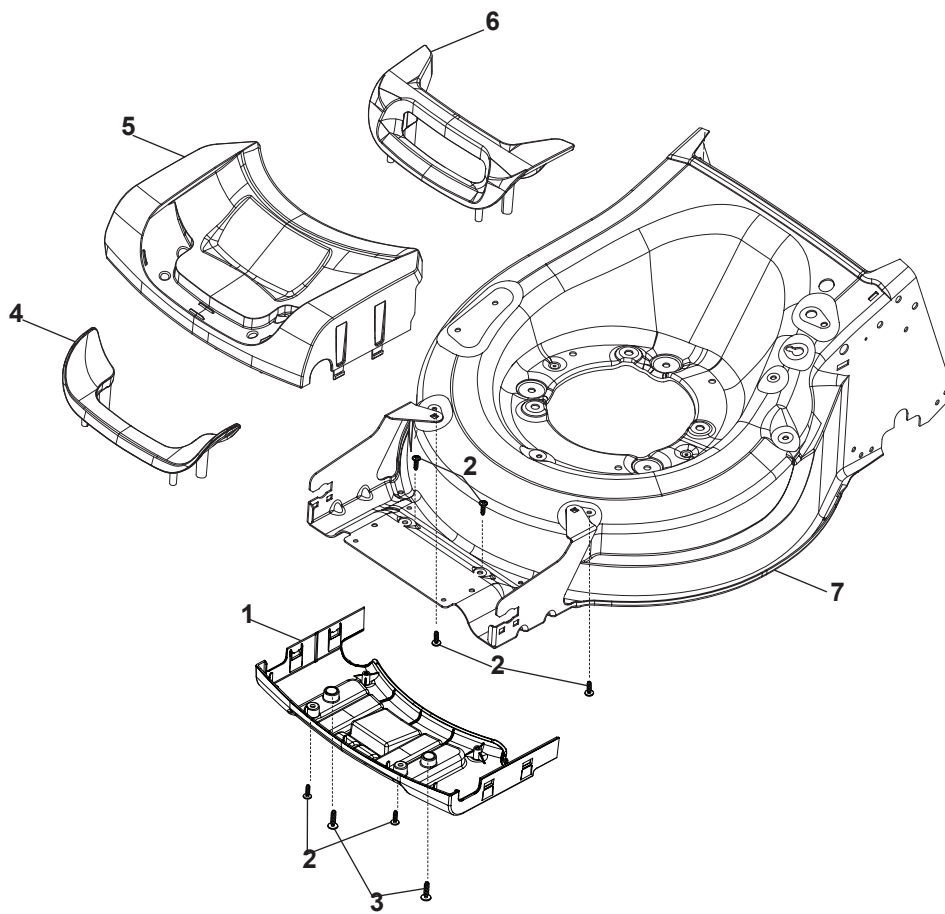

Fig.	Q.ty	Part No	Description	Notes
1	1	322500111/0	Front Combi	
2	6	112728697/0	Screw	
3	2	112728699/0	Screw	
4	1	322055524/0	Insert	
5	1	322226215/0	Mask, Red	
6	1	322393742/0	Handle	
7	1	381004777/0	Red Deck	Side Discharge