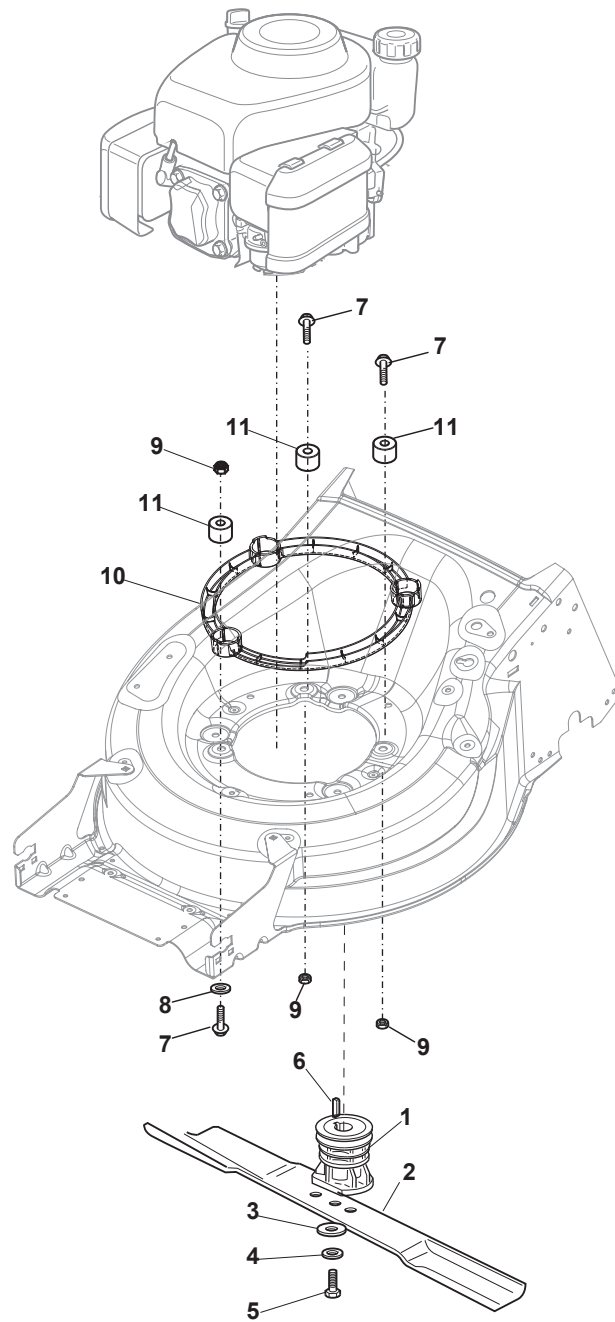

Fig.	Q.ty	Part No	Description	Notes
14	1	381003475/1	Lever, Height Adjustment	
33	2	322785305/1	Support	
1	1	322055262/0	Lower Cover	
2	1	322055263/0	Upper Cover	
3	1	322602026/0	Button	
4	5	112728699/0	Screw	
5	1	125943004/0	Screw	
6	1	122450477/0	Spring	
7	1	322981471/1	Plate	
8	5	112728697/0	Screw	
9	1	322602027/0	Lens	
10	1	322602028/0	Visualizer	
11	1	112154510/0	Nut	
12	1	112523040/0	Washer	
13	1	122517873/0	Pin	
15	1	322778475/0	Bracket	
16	1	112815270/0	Screw	
17	1	122450480/0	Spring	
18	2	322545152/0	Plate	
19	4	112728698/0	Screw	
20	1	322778473/0	Bracket	
21	1	181003114/0	Gear Box	
22	1	122450478/0	Spring	
23	1	381302881/0	Front Wheel Axle	
24	1	381302891/0	Rear Wheel Axle	
25	1	135063900/0	Belt	
26	2	119216035/0	Bearing	
27	1	122570110/1	Pinion Right	
28	1	122570120/1	Pinion Left	
29	4	112608600/0	Seeger	
30	2	122753000/0	Pin	
31	1	381002047/0	Wheels Control Rod	
32	2	122519820/0	Pin	
34	4	112728697/0	Screw	
35	2	112436051/0	Plate	
37	2	322600247/0	Protection, Wheel	
38	2	322600205/1	Protection, Wheel	
39	2	322042068/0	Bushing	
40	2	112521371/0	Washer	
41	1	122601909/0	Pulley	

Fig.	Q.ty	Part No	Description	Notes
1	1	322108315/0	Conveyor	
2	1	322600309/0	Stone Guard, Black	
3	1	122450456/0	Spring	
4	2	112604896/0	Crown Fastener	
5	2	112727803/0	Screw	
6	1	322806639/0	Fulcrum Pin	
7	2	112154510/0	Nut	
8	1	122517869/1	Pin	
9	2	118203853/0	Cap	