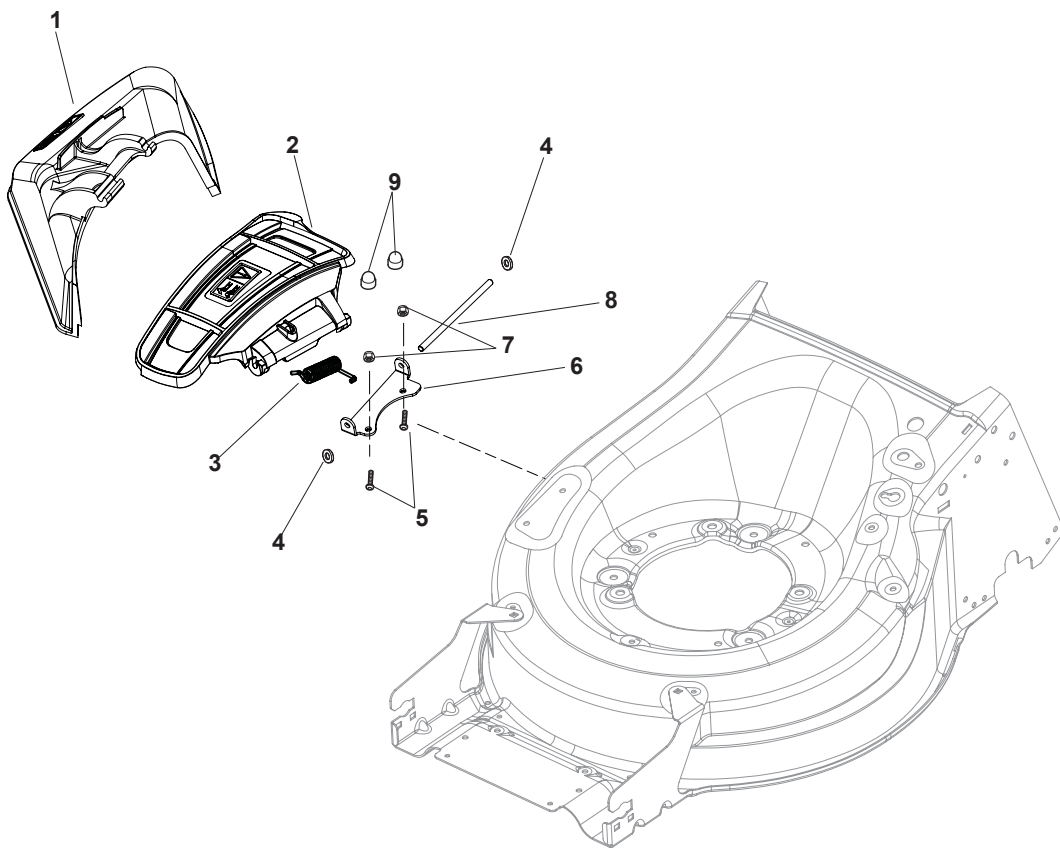

Fig.	Q.ty	Part No	Description	Notes
1	1	381005195/0	Bracket-Rh	
2	1	381005197/0	Bracket-Lh	
3	6	112727801/0	Screw	
4	2	322545213/0	Plate	
5	1	322600310/0	Rear door	Not for TR/E models
6	1	322108316/0	Conveyor	
7	6	112728699/0	Screw	
8	1	322060270/1	Carter Mulching	
9	2	112728531/1	Screw	
10	2	112154510/0	Nut	
11	2	112815200/0	Screw	
12	2	112521330/0	Washer	
13	1	119035000/0	Or Ring	
14	1	112728697/0	Screw	
15	1	322034002/0	Washing Connection	
16	1	322140245/0	Deflector	
17	1	112645708/0	Pin	

Fig.	Q.ty	Part No	Description	Notes
1	1	322108315/0	Conveyor	
2	1	322600309/0	Stone Guard, Black	
3	1	122450456/0	Spring	
4	2	112604896/0	Crown Fastener	
5	2	112727803/0	Screw	
6	1	322806639/0	Fulcrum Pin	
7	2	112154510/0	Nut	
8	1	122517869/1	Pin	
9	2	118203853/0	Cap	