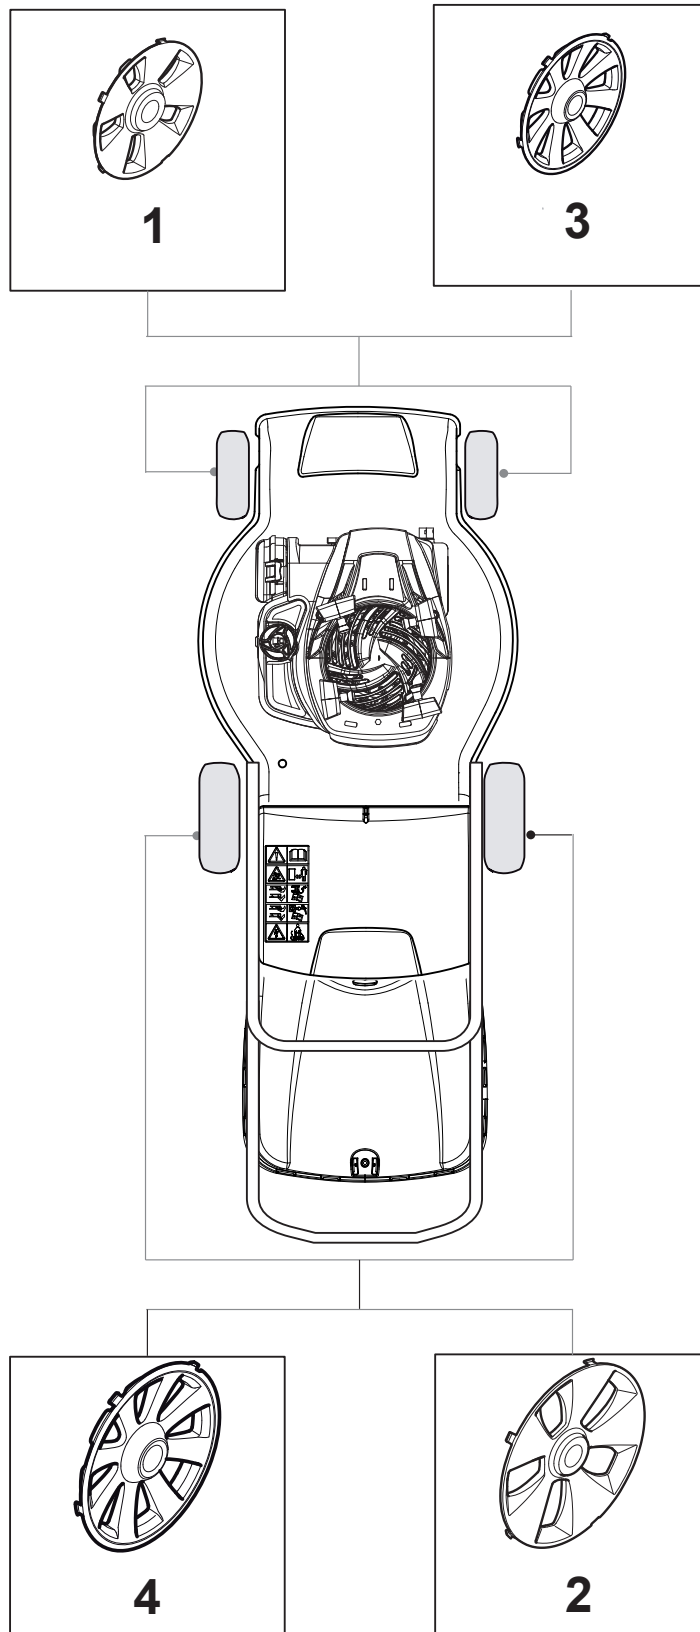

Fig.	Q.ty	Part No	Description	Notes
14	1	381003475/1	Lever, Height Adjustment	
33	2	322785305/1	Support	
1	1	322055262/0	Lower Cover	
2	1	322055263/0	Upper Cover	
3	1	322602026/0	Button	
4	5	112728699/0	Screw	
5	1	125943004/0	Screw	
6	1	122450477/0	Spring	
7	1	322981471/1	Plate	
8	5	112728697/0	Screw	
9	1	322602027/0	Lens	
10	1	322602028/0	Visualizer	
11	1	112154510/0	Nut	
12	1	112523040/0	Washer	
13	1	122517873/0	Pin	
15	1	322778475/0	Bracket	
16	1	112815270/0	Screw	
17	1	122450480/0	Spring	
18	2	322545152/0	Plate	
19	4	112728698/0	Screw	
20	1	322778473/0	Bracket	
21	1	181003114/0	Gear Box	
22	1	122450478/0	Spring	
23	1	381302881/0	Front Wheel Axle	
24	1	381302891/0	Rear Wheel Axle	
25	1	135063900/0	Belt	
26	2	119216035/0	Bearing	
27	1	122570110/1	Pinion Right	
28	1	122570120/1	Pinion Left	
29	4	112608600/0	Seeger	
30	2	122753000/0	Pin	
31	1	381002047/0	Wheels Control Rod	
32	2	122519820/0	Pin	
34	4	112728697/0	Screw	
35	2	112436051/0	Plate	
37	2	322600247/0	Protection, Wheel	
38	2	322600205/1	Protection, Wheel	
39	2	322042068/0	Bushing	
40	2	112521371/0	Washer	
41	1	122601909/0	Pulley	

Ball Bearing Ø200 - Wheels NTD

Ball Bearing Ø280 - Wheels NTD

Fig.	Q.ty	Part No	Description	Notes
1	8	119216035/0	Bearing	
2	4	381007416/2	Wheel	
4	2	381007417/2	Wheel	

Fig.	Q.ty	Part No	Description	Notes
1	2	322110643/0	Hub Cap Grey	Grey
2	2	322110644/0	Hub Cap Grey	Grey
3	2	322110645/0	Hub Cap Grey	Grey
4	2	322110646/0	Hub Cap Grey	Grey