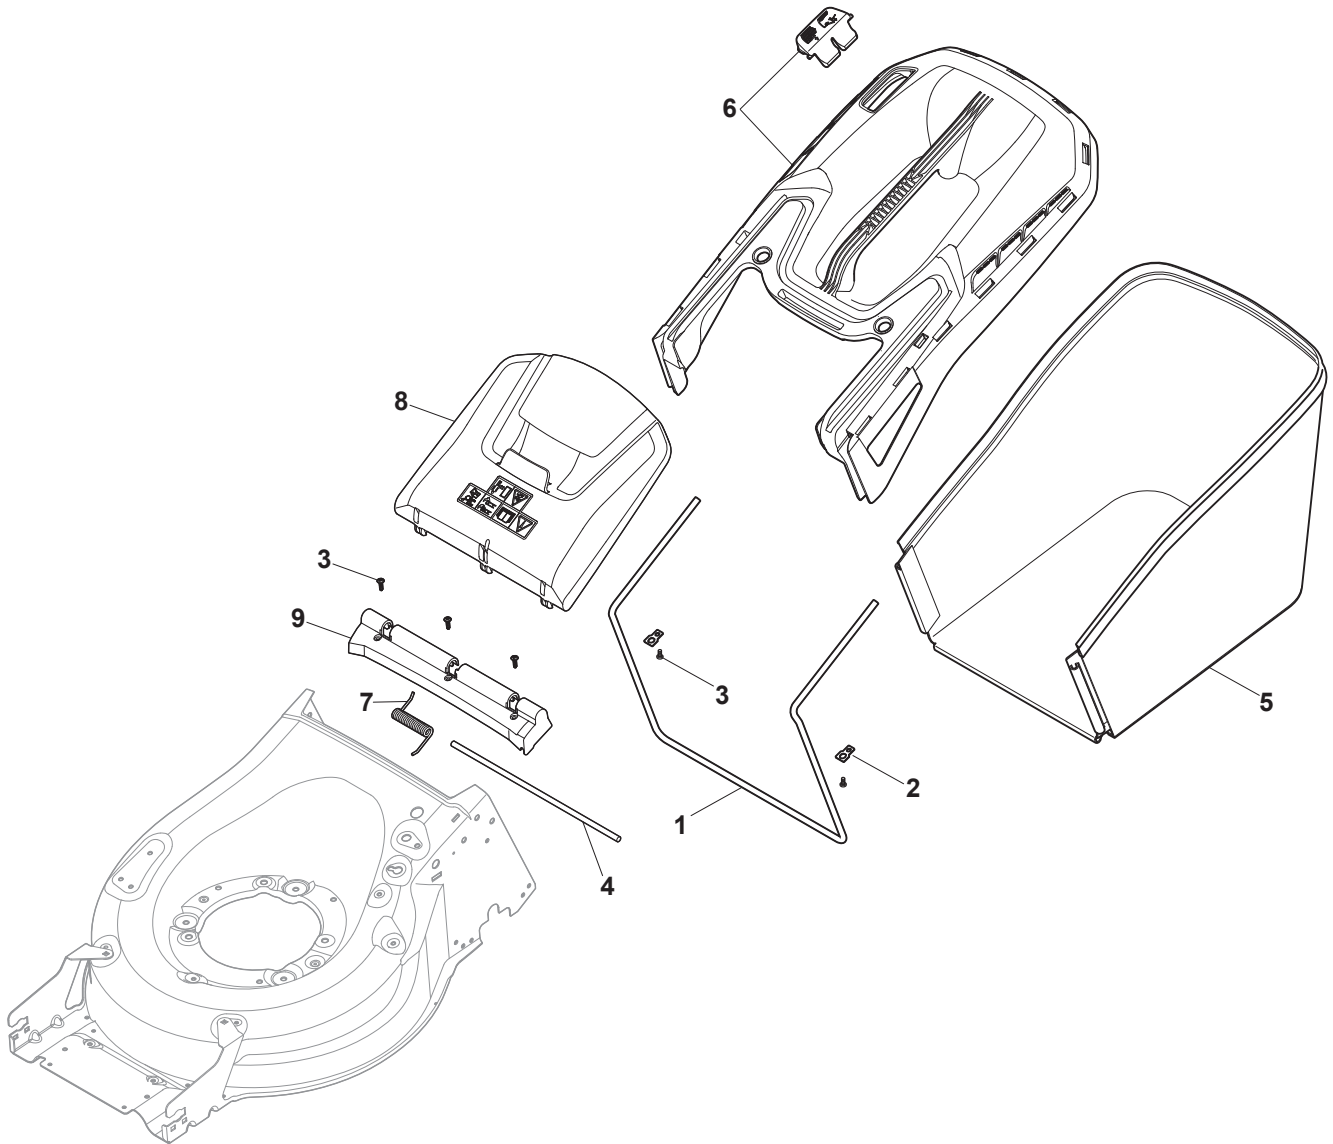

Fig.	Q.ty	Part No	Description	Notes
1	1	322055514/0	Grey Cover	
2	1	322055515/1	Yellow Engine Cowling	

Fig.	Q.ty	Part No	Description	Notes
1	1	322109569/0	Black Stone Guard Support	Black
1	1	322109584/0	Yellow Stone Guard Support	Yellow
2	1	322600308/0	Stone Guard, Black	Black
2	1	322600312/0	Stone Guard, White	Yellow
3	3	112728697/0	Screw	
4	1	122517884/0	Pin	
5	1	181102350/0	Cancas Grasscatcher	
6	1	181006410/0	Fabric Box Frame	
7	1	122450479/0	Spring	