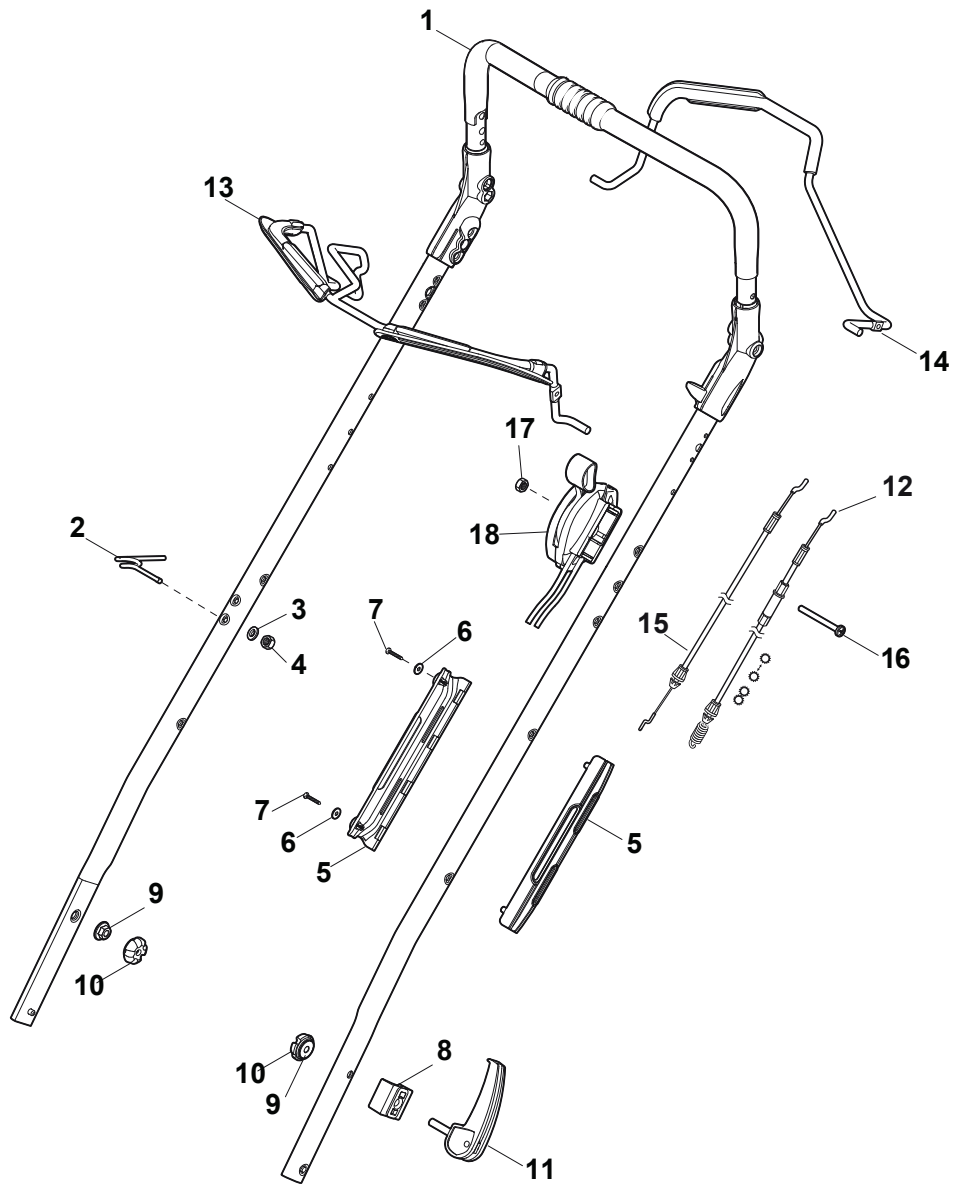

Fig.	Q.ty	Part No	Description	Notes
1	1	381007559/0	Handle, Upper Part	Black
2	1	122430313/0	Guide Spring	
3	1	112521330/0	Washer	
4	1	112154510/0	Nut	
5	1	322806644/0	Protection	without Variator
5	2	322806644/0	Protection	with Variator
6	2	112523000/1	Washer	without Variator
6	4	112523000/1	Washer	with Variator
7	2	112727812/0	Screw	without Variator
7	4	112727812/0	Screw	with Variator
8	2	322680017/0	Washer	
9	2	122131750/0	Nut	
10	2	322399835/0	Knob	
11	1	381003253/0	Locking Handle Lever	Black
12	1	381030108/0	Clutch Cable	
13	1	181003437/0	Lever, Engine Brake Black	
14	1	181003438/1	Drive Control Lever, Black	
15	1	181030053/0	Cable, Thread Engine Brake	For B&S 675EX - 675EX ES Engine
15	1	181030054/0	Cable, Thread Engine Brake	For WBE 140 Engine
15	1	181030070/0	Cable, Thread Engine Brake	For Honda-B&S 850-625-BS675E-675IS-W-BE0702 Engine
15	1	181030087/0	Cable, Thread Engine Brake	For B&S 750-750Es-775IS Engine
15	1	181030088/0	Cable, Thread Engine Brake	For B&S 500E-550E-625E-675E-675IS Engine
16	1	112727784/0	Screw	
17	1	322551639/0	Fixed Plate	
18	1	112154510/0	Nut	

Bushing - Ø180

Ball Bearing - Ø180

Bushing - Ø240

Ball Bearing - Ø240

Fig.	Q.ty	Part No	Description	Notes
1	6	112728706/0	Screw	
2	2	381007462/1	Wheel	
3	8	322042064/0	Bushing	
4	2	381007442/1	Wheel - Short Hub	
5	2	381007466/1	Wheel	
6	2	381007445/1	Wheel - Short Hub	
7	2	381007463/1	Wheel	
8	8	119216035/0	Bearing	
9	2	381007448/1	Wheel - Short Hub	
10	2	381007467/1	Wheel	
11	2	381007455/1	Wheel - Short Hub	
12	2	322120117/0	Wheels Crown Ø240	
13	2	122170848/0	Spacer	