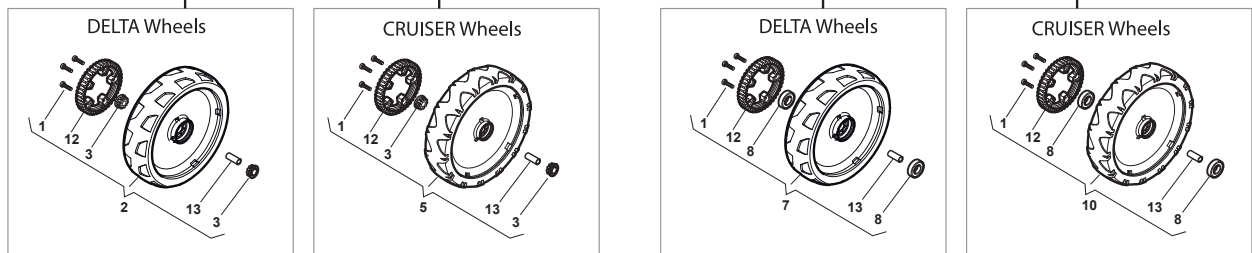

Bushing - Ø180

Ball Bearing - Ø180

Bushing - Ø240

Ball Bearing - Ø240

Fig.	Q.ty	Part No	Description	Notes
1	6	112728706/0	Screw	
2	2	381007462/1	Wheel	
3	8	322042064/0	Bushing	
4	2	381007442/1	Wheel - Short Hub	
5	2	381007466/1	Wheel	
6	2	381007445/1	Wheel - Short Hub	
7	2	381007463/1	Wheel	
8	8	119216035/0	Bearing	
9	2	381007448/1	Wheel - Short Hub	
10	2	381007467/1	Wheel	
11	2	381007455/1	Wheel - Short Hub	
12	2	322120117/0	Wheels Crown Ø240	
13	2	122170848/0	Spacer