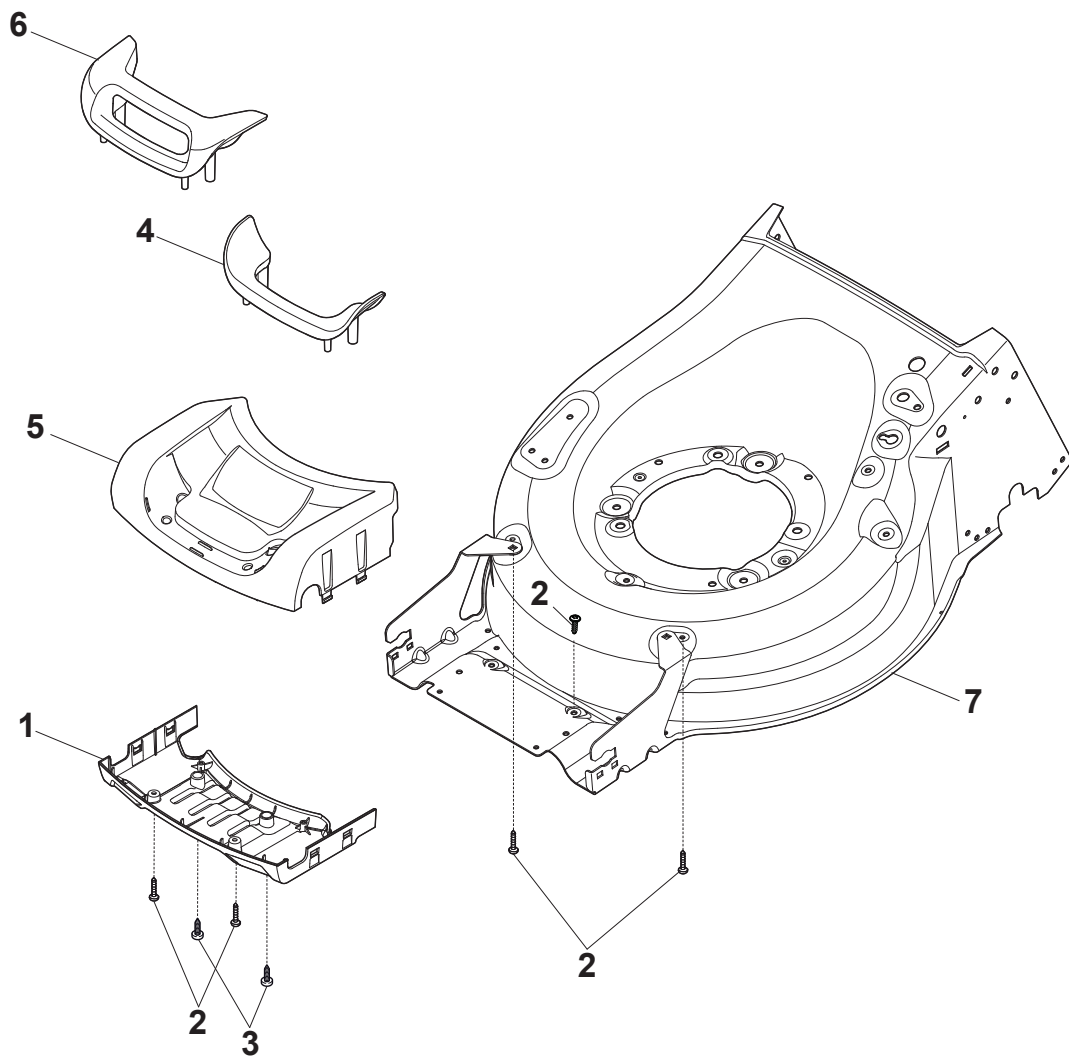

Fig.	Q.ty	Part No	Description	Notes
1	1	322055262/0	Lower Cover	
2	1	322055263/0	Upper Cover	
3	1	322602026/0	Button	
4	5	112728699/0	Screw	
5	1	125943004/0	Screw	
6	1	122450477/0	Spring	
7	1	322981471/1	Plate	
8	5	112728697/0	Screw	
9	1	322602027/0	Lens	
10	1	322602028/0	Visualizer	
11	1	112154510/0	Nut	
12	1	112523040/0	Washer	
13	1	122517873/0	Pin	
14	1	381003475/1	Lever, Height Adjustment	
15	1	322778475/0	Bracket	
16	1	112815270/0	Screw	
17	1	122450480/0	Spring	
18	2	322545152/0	Plate	
19	4	112728697/0	Screw	
20	1	322778473/0	Bracket	
21	1	181003114/0	Gear Box	
22	1	122450478/0	Spring	
23	1	381302881/0	Front Wheel Axle	
24	1	381302891/0	Rear Wheel Axle	
25	1	135063900/0	Belt	
26	2	119216035/0	Bearing	
27	1	122570110/1	Pinion Right	
28	1	122570120/1	Pinion Left	
29	4	112608600/0	Seeger	
30	2	122753000/0	Pin	
31	1	381002047/0	Wheels Control Rod	
32	2	122519820/0	Pin	
33	2	322785305/1	Support	
34	4	112728697/0	Screw	
35	2	112436051/0	Plate	
36	1	112645708/0	Pin	
37	2	322600247/0	Protection, Wheel	
38	2	322600205/1	Protection, Wheel	
39	2	322042068/0	Bushing	
40	2	112521371/0	Washer	
41	1	122601909/0	Pulley	

# MP1 504 S

Petrol Lawn Mower **Mask**

Issue 11 - 2017

Fig.	Q.ty	Part No	Description	Notes
1	1	322393741/0	Handle	
2	1	322226214/0	Mask, White	
3	1	322500110/0	Front Combi	
4	6	112728697/0	Screw	
5	2	112728699/0	Screw	
6	1	381004786/0	White Deck	