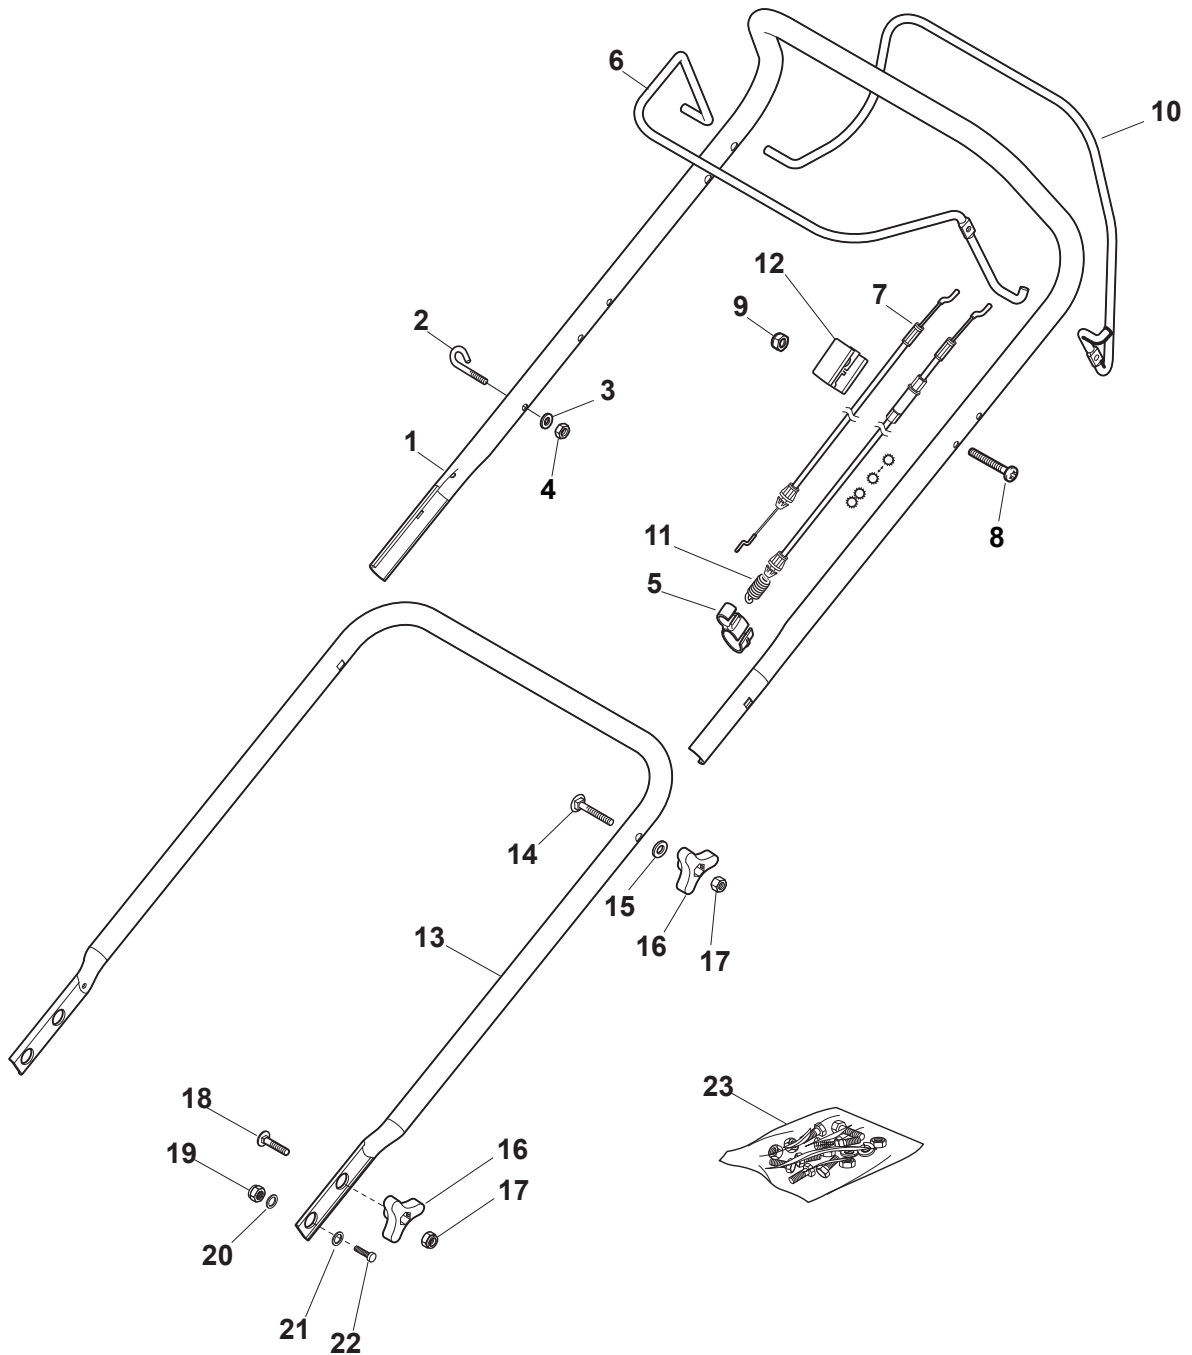

Fig.	Q.ty	Part No	Description	Notes
1	1	381006739/1	Handle, Upper Part	Black without Sponge
1	1	381006745/1	Handle, Upper Part With Sponge Handgrip	Black with Sponge
1	1	381006753/0	Handle, Upper Part Yellow	Yellow without Sponge
1	1	381006754/0	Handle, Upper Part Yellow	Yellow with Sponge
1	1	381006787/0	Handle, Upper Part	Black without Sponge - TRE Models
1	1	381007571/0	Handle, Upper Part	Black with Sponge - Variator
2	1	122430313/0	Guide Spring	
3	1	112521330/0	Washer	
4	1	112154510/0	Nut	
5	1	118390020/0	Conduit Clip	
6	1	181003363/1	Lever, Engine Brake Black	Black
6	1	381003365/0	Lever, Engine Brake Yellow	Yellow
6	1	381003376/0	Lever, Engine Brake Red	Red
7	1	181030053/0	Cable, Thread Engine Brake	For B&S 675 and GGP 160/ES
7	1	181030054/0	Cable, Thread Engine Brake	For WBE 140 Engine
7	1	181030057/0	Cable, Thread Engine Brake	For B&S 675E
7	1	181030070/0	Cable, Thread Engine Brake	For B&S 625E-675EXI-850 Engine
7	1	181030087/0	Cable, Thread Engine Brake	For B&S 750-775 Engine
7	1	181030088/0	Cable, Thread Engine Brake	For B&S 550E-625E-675 Engine
7	1	181030088/0	Cable, Thread Engine Brake	For Honda Engine
8	1	112727783/0	Screw	
9	1	112154510/0	Nut	
10	1	181003364/0	Drive Control Lever	Black
10	1	381003366/0	Lever, Driving Yellow	Yellow
10	1	381003377/0	Drive Control Lever	Red
11	1	381030104/0	Clutch Cable	
12	1	322551640/0	Plate	
13	1	381006785/0	Handle Lower Part	Black
13	1	381007538/0	Handle, Lower Part Yellow	Yellow
14	2	112819110/0	Screw	
15	2	122671651/0	Washer	
16	2	122399900/0	Black Knob	
17	2	112293200/0	Nut	
18	2	112818900/0	Screw	
19	2	112155000/0	Nut	
20	2	112521350/0	Washer	
21	2	112369500/0	Elastic Washer	
22	2	112760605/0	Screw	
23	1	381008730/0	Outfit	Black