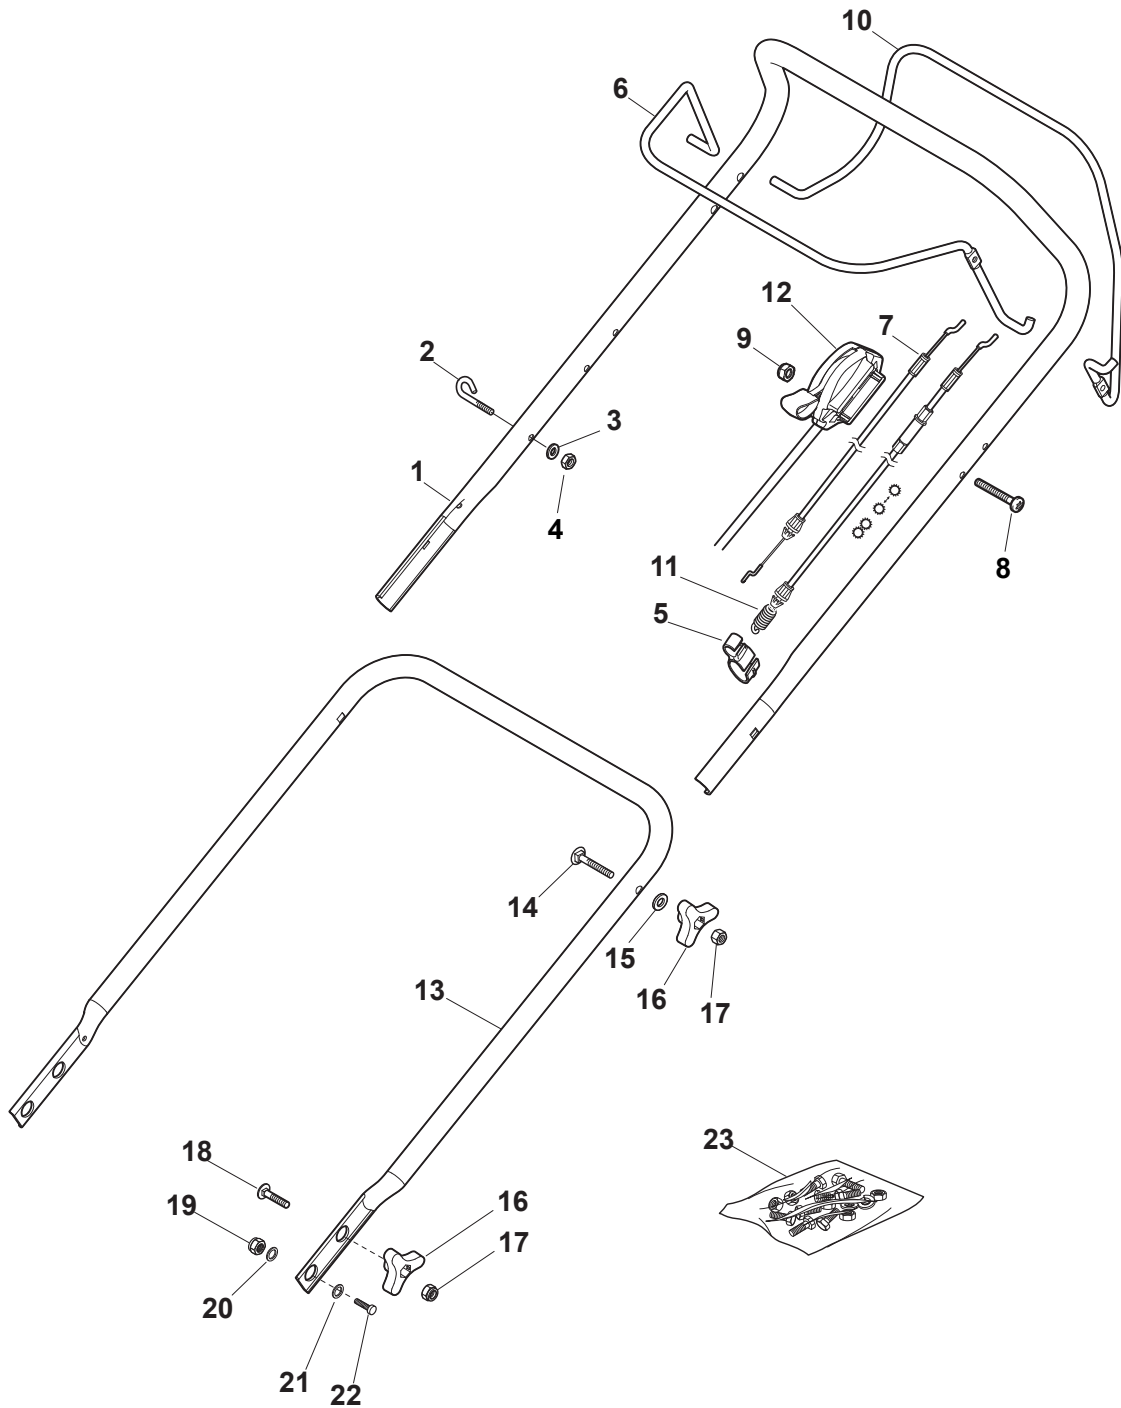

Fig.	Q.ty	Part No	Description	Notes
1	1	381006739/1	Handle, Upper Part	Black without Sponge
1	1	381006745/1	Handle, Upper Part With Sponge Handgrip	Black with Sponge
1	1	381006753/0	Handle, Upper Part Yellow	Yellow without Sponge
1	1	381006754/0	Handle, Upper Part Yellow	Yellow with Sponge
1	1	381006787/0	Handle, Upper Part	Black without Sponge - TRE Models
1	1	381007571/0	Handle, Upper Part	Black with Sponge - Variator
2	1	122430313/0	Guide Spring	
3	1	112521330/0	Washer	
4	1	112154510/0	Nut	
5	1	118390020/0	Conduit Clip	
6	1	181003363/1	Lever, Engine Brake Black	Black
6	1	381003365/0	Lever, Engine Brake Yellow	Yellow
6	1	381003376/0	Lever, Engine Brake Red	Red
7	1	181030053/0	Cable, Thread Engine Brake	For B&S 675 and GGP 160/ES
7	1	181030054/0	Cable, Thread Engine Brake	For WBE 140 Engine
7	1	181030057/0	Cable, Thread Engine Brake	For B&S 675E
7	1	181030070/0	Cable, Thread Engine Brake	For B&S 625E675EXI-850 Engine
7	1	181030087/0	Cable, Thread Engine Brake	For B&S 750-775 Engine
7	1	181030088/0	Cable, Thread Engine Brake	For B&S 550E-625E-675 Engine
7	1	181030088/0	Cable, Thread Engine Brake	For Honda Engine MP1 504
8	1	112727788/0	Screw	
9	1	112154510/0	Nut	
10	1	181003364/0	Drive Control Lever	Black
10	1	381003366/0	Lever, Driving Yellow	Yellow
10	1	381003377/0	Drive Control Lever	Red
11	1	381030104/0	Clutch Cable	
12	1	181005537/0	Throttle Cable	
13	1	381006785/0	Handle Lower Part	Black
13	1	381007538/0	Handle, Lower Part Yellow	Yellow
14	2	112819110/0	Screw	
15	2	122671651/0	Washer	
16	2	122399900/0	Black Knob	
17	2	112293200/0	Nut	
18	2	112818900/0	Screw	
19	2	112155000/0	Nut	
20	2	112521350/0	Washer	
21	2	112369500/0	Elastic Washer	
22	2	112760605/0	Screw	
23	1	381008730/0	Outfit