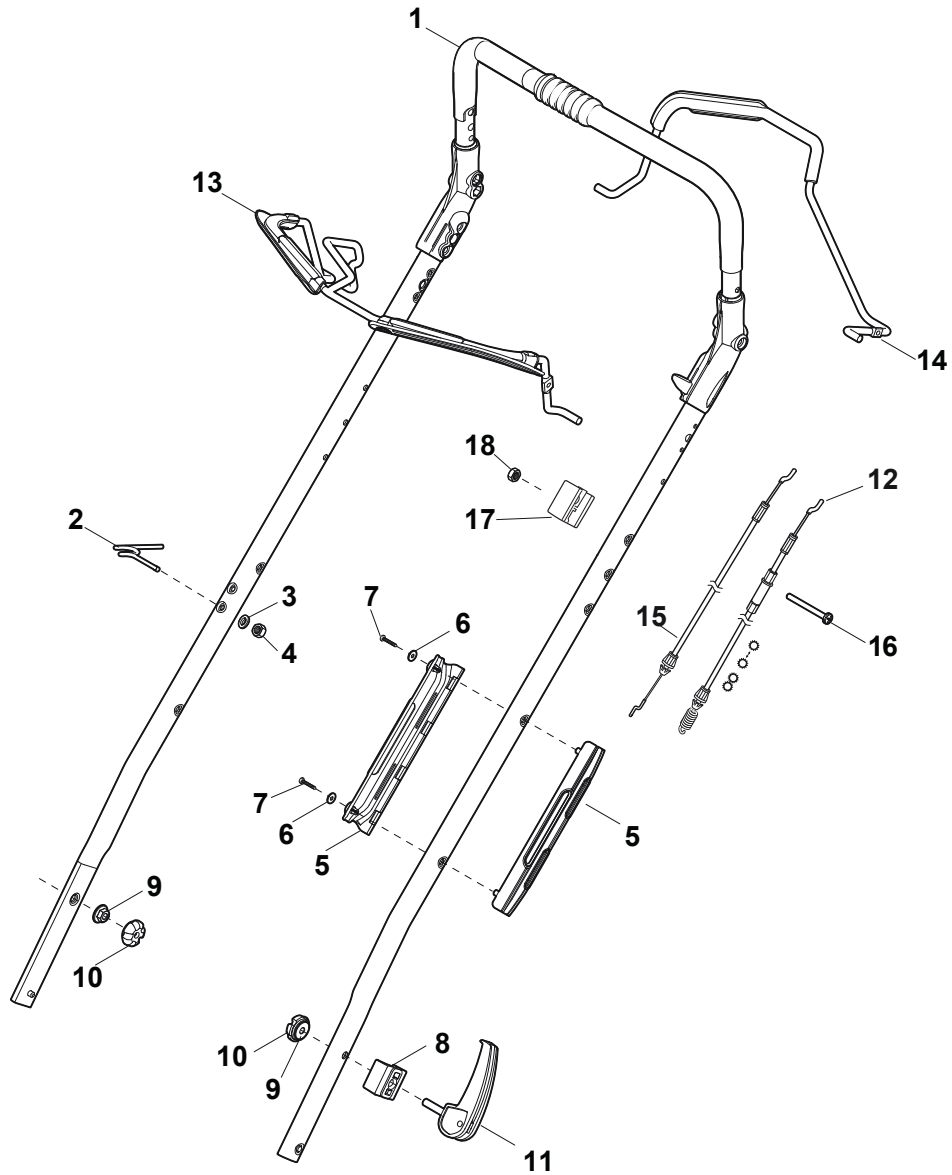

Fig.	Q.ty	Part No	Description	Notes
1	1	381006739/1	Handle, Upper Part	Black without Sponge
1	1	381006745/1	Handle, Upper Part With Sponge Handgrip	Black with Sponge
1	1	381006753/0	Handle, Upper Part Yellow	Yellow without Sponge
1	1	381006754/0	Handle, Upper Part Yellow	Yellow with Sponge
1	1	381006787/0	Handle, Upper Part	Black without Sponge - TRE Models
1	1	381007571/0	Handle, Upper Part	Black with Sponge - Variator
2	1	122430313/0	Guide Spring	
3	1	112521330/0	Washer	
4	1	112154510/0	Nut	
5	1	118390020/0	Conduit Clip	
6	1	181003363/1	Lever, Engine Brake Black	Black
6	1	381003365/0	Lever, Engine Brake Yellow	Yellow
6	1	381003376/0	Lever, Engine Brake Red	Red
7	1	181030053/0	Cable, Thread Engine Brake	For B&S 675 and GGP 160/ES
7	1	181030054/0	Cable, Thread Engine Brake	For WBE 140 Engine
7	1	181030057/0	Cable, Thread Engine Brake	For B&S 675E
7	1	181030070/0	Cable, Thread Engine Brake	For B&S 625E-675EXI-850 Engine
7	1	181030087/0	Cable, Thread Engine Brake	For B&S 750-775 Engine
7	1	181030088/0	Cable, Thread Engine Brake	For B&S 550E-625E-675 Engine
7	1	181030088/0	Cable, Thread Engine Brake	For Honda Engine
8	1	112727783/0	Screw	
9	1	112154510/0	Nut	
10	1	181003364/0	Drive Control Lever	Black
10	1	381003366/0	Lever, Driving Yellow	Yellow
10	1	381003377/0	Drive Control Lever	Red
11	1	381030104/0	Clutch Cable	
12	1	322551640/0	Plate	
13	1	381006785/0	Handle Lower Part	Black
13	1	381007538/0	Handle, Lower Part Yellow	Yellow
14	2	112819110/0	Screw	
15	2	122671651/0	Washer	
16	2	122399900/0	Black Knob	
17	2	112293200/0	Nut	
18	2	112818900/0	Screw	
19	2	112155000/0	Nut	
20	2	112521350/0	Washer	
21	2	112369500/0	Elastic Washer	
22	2	112760605/0	Screw	
23	1	381008730/0	Outfit	Black