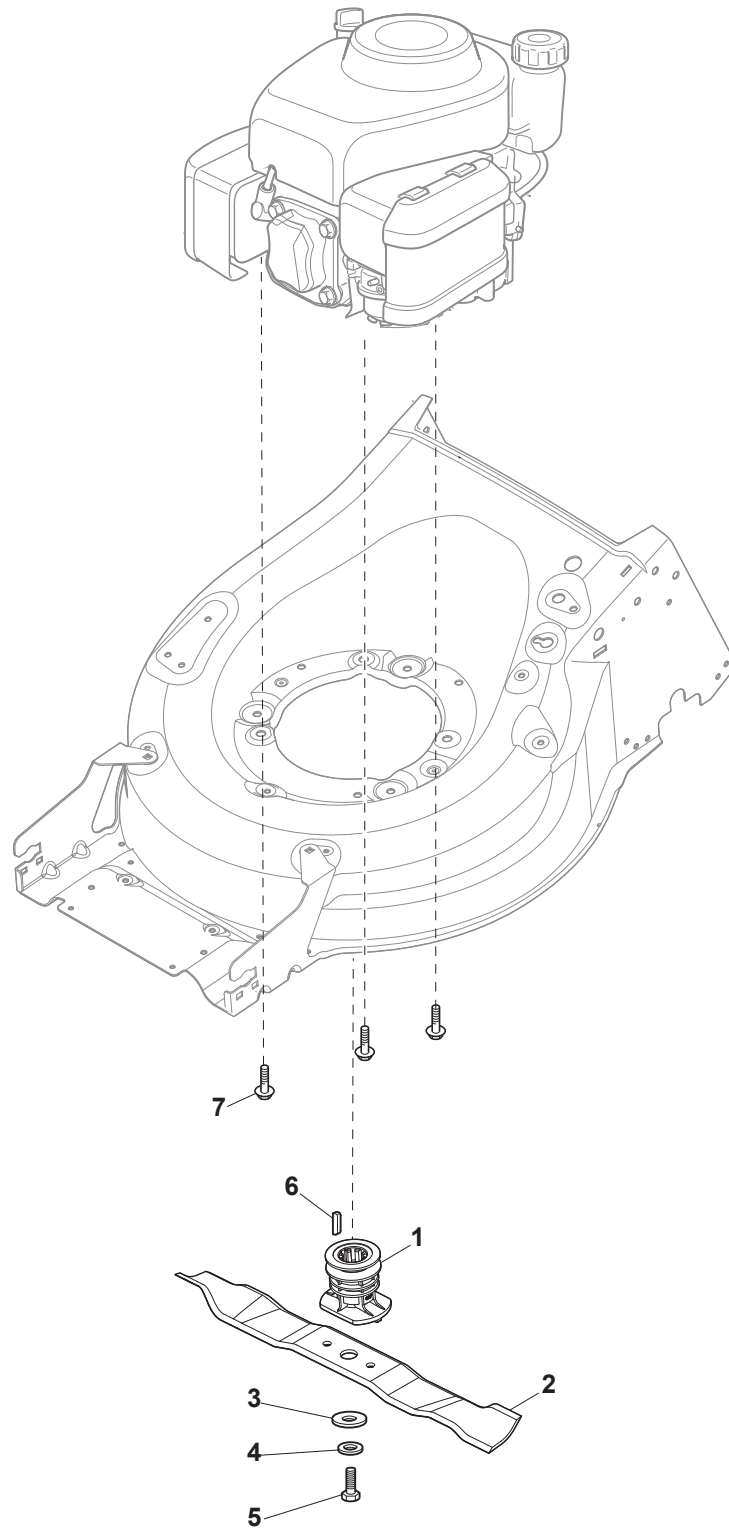

Fig.	Q.ty	Part No	Description	Notes
1	1	322108315/0	Conveyor	
2	1	322600309/0	Stone Guard, Black	
3	1	122450456/0	Spring	
4	2	112604896/0	Crown Fastener	
5	2	112727803/0	Screw	
6	1	322806639/0	Fulcrum Pin	
7	2	112154510/0	Nut	
8	1	122517869/1	Pin	
9	2	118203853/0	Cap	

Fig.	Q.ty	Part No	Description	Notes
1	1	122465607/3	Hub With Pulley, Crankshaft Ø 22.2	for GGP and B&S Engines
1	1	122465638/1	Hub With Pulley, Crankshaft Ø 22.2	for B&S 675E-750-850 Engines
2	1	181004366/2	Blade	
3	1	122160400/0	Elastic Disc	
4	1	322680021/0	Washer	
5	1	112735698/0	Screw	
6	1	112139100/0	Feather, Crankshaft Ø 22,2	
7	2	112691700/0	Screw	for B&S 675EX-750EX (MP1 504) and 850E
7	3	112692050/0	Screw	for B&S 750EX (MP1 554)
8	1	112521350/0	Washer	
9	3	112154210/0	Nut	
10	1	322170964/0	Protection	
11	3	122170835/0	Spacer	
12	1	112691700/0	Screw	for B&S 750EX Engines
12	1	112692050/0	Screw	for B&S 675EX-675E-850E Engines