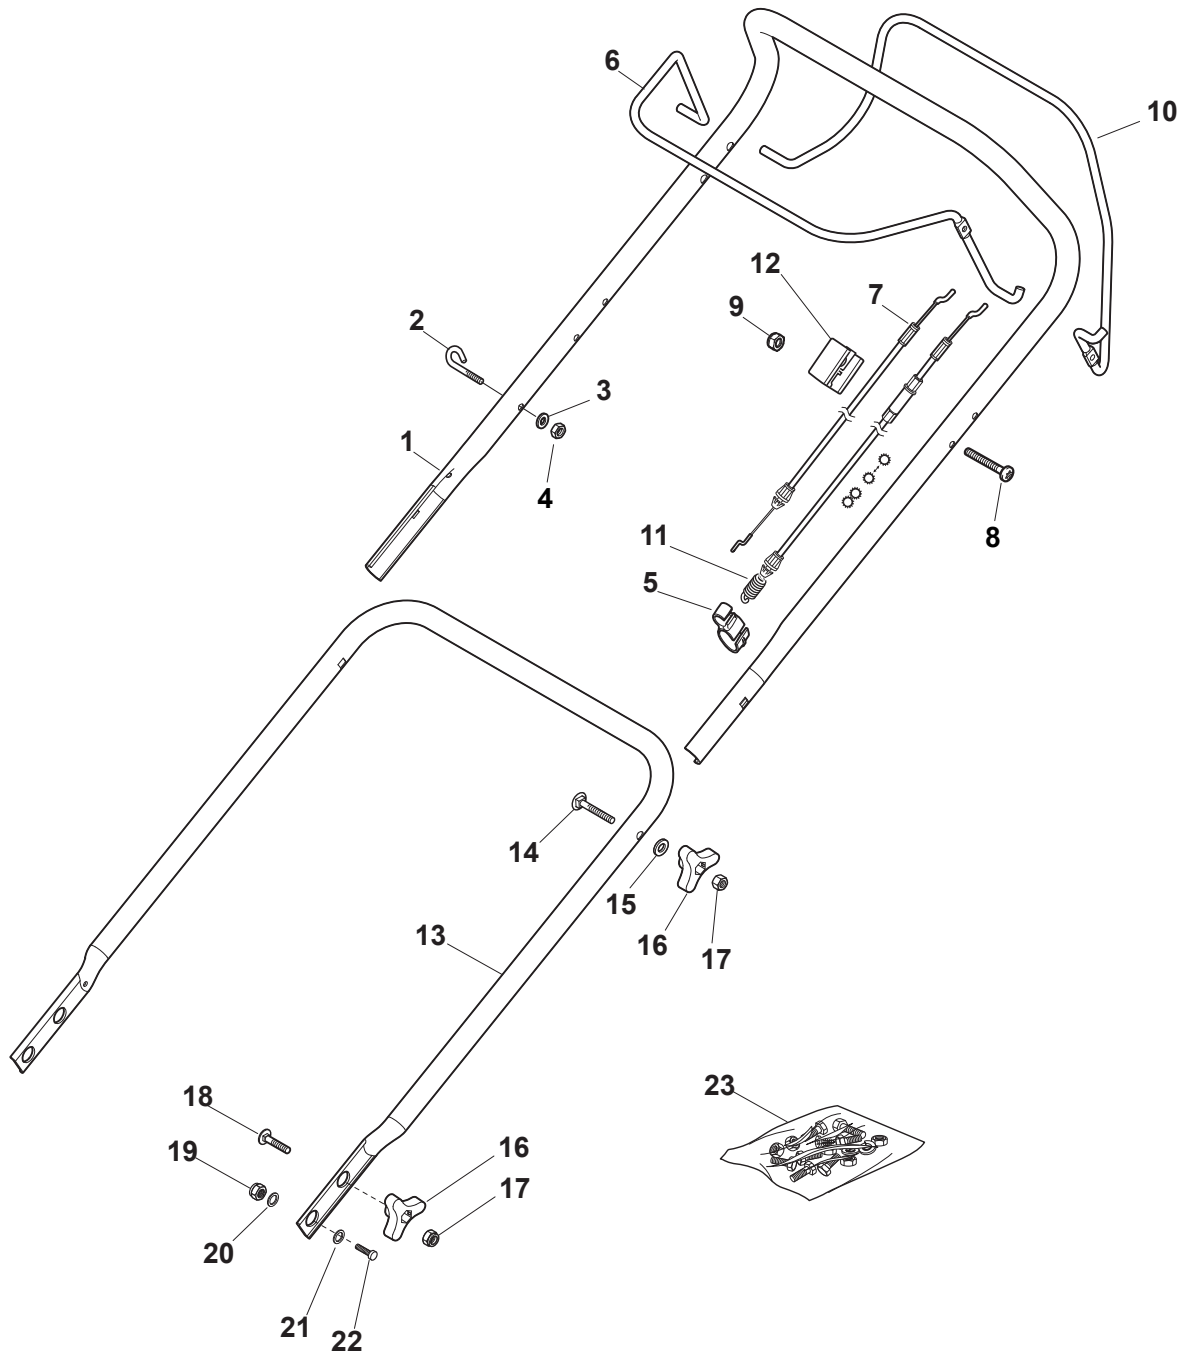

Fig.	Q.ty	Part No	Description	Notes
1	1	381006739/1	Handle, Upper Part	Black without Sponge
1	1	381006745/1	Handle, Upper Part With Sponge Handgrip	Black with Sponge
1	1	381006753/0	Handle, Upper Part Yellow	Yellow without Sponge
1	1	381006754/0	Handle, Upper Part Yellow	Yellow with Sponge
1	1	381006787/0	Handle, Upper Part	Black without Sponge - TRE Models
1	1	381007571/0	Handle, Upper Part	Black with Sponge - Variator
1	1	381007601/0	Handle, Upper Part	Yellow with Sponge - TRE Models
1	1	381007606/0	Handle, Upper Part	Yellow with Sponge - Variator
2	1	122430313/0	Guide Spring	
3	1	112521330/0	Washer	
4	1	112154510/0	Nut	
5	1	118390020/0	Conduit Clip	
6	1	181003363/1	Lever, Engine Brake Black	Black
6	1	381003365/0	Lever, Engine Brake Yellow	Yellow
6	1	381003376/0	Lever, Engine Brake Red	Red
7	1	181030087/0	Cable, Thread Engine Brake	For B&S 775 IS
7	1	181030088/0	Cable, Thread Engine Brake	For B&S 675 IS
8	1	112727783/0	Screw	
9	1	112154510/0	Nut	
10	1	181003364/0	Drive Control Lever	Black
10	1	381003366/0	Lever, Driving Yellow	Yellow
10	1	381003377/0	Drive Control Lever	Red
11	1	381030104/0	Clutch Cable	
12	1	322551640/0	Plate	
13	1	381006785/0	Handle Lower Part	Black
13	1	381007538/0	Handle, Lower Part Yellow	Yellow
14	2	112819110/0	Screw	
15	2	122671651/0	Washer	
16	2	122399900/0	Black Knob	
17	2	112293200/0	Nut	
18	2	112818900/0	Screw	
19	2	112155000/0	Nut	
20	2	112521350/0	Washer	
21	2	112369500/0	Elastic Washer	
22	2	112760605/0	Screw	
23	1	381008730/0	Outfit	Black