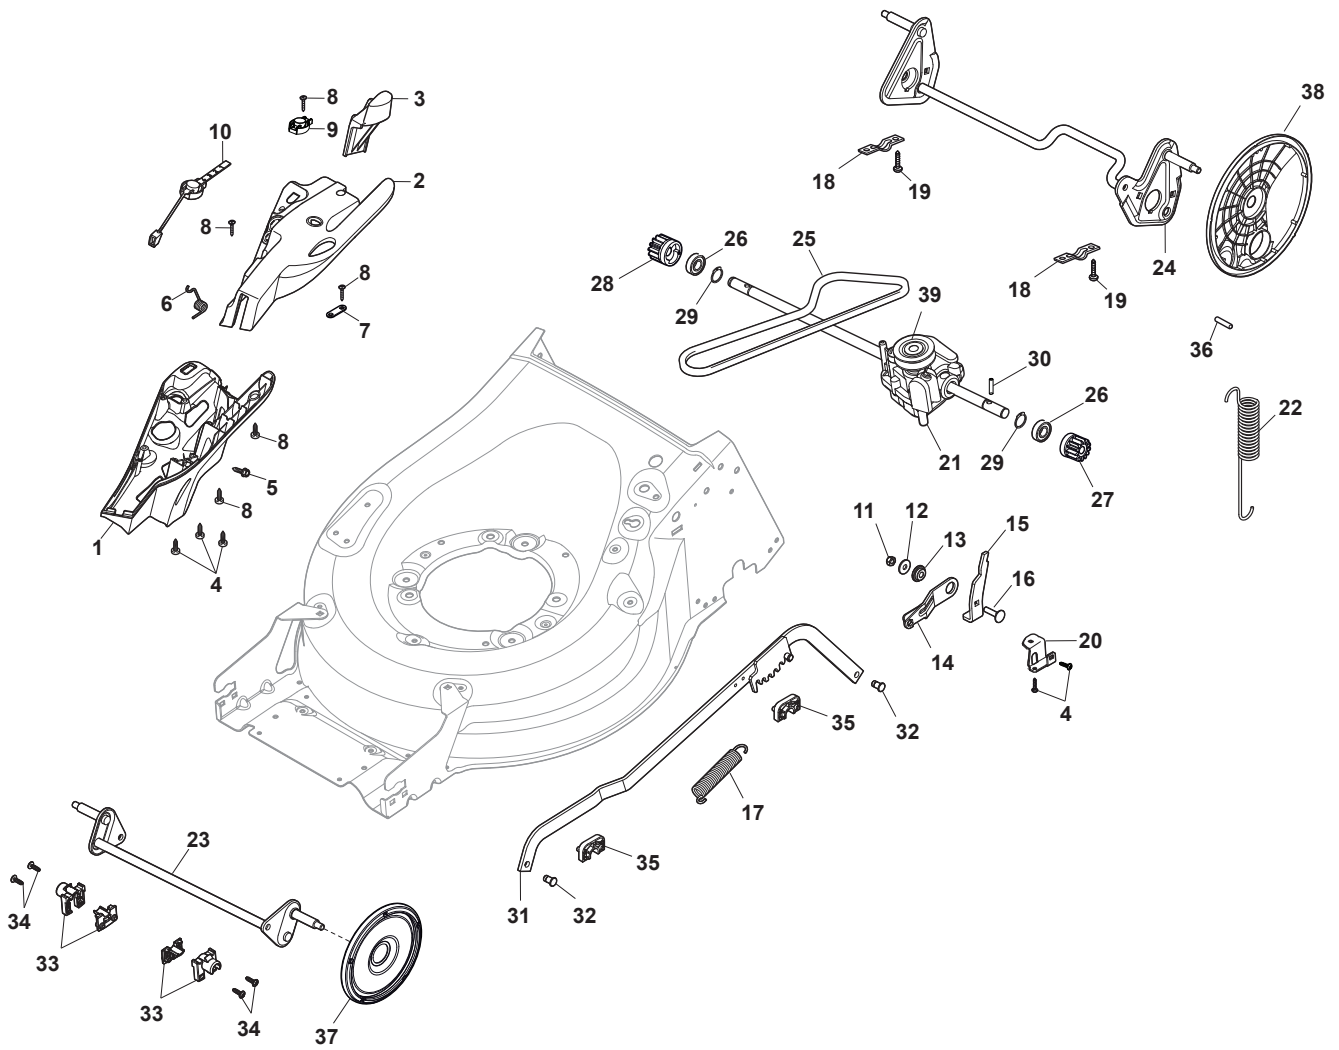

THIS INFORMATION IS NOT INTENDED FOR SALE OR RESALE, AND THIS NOTICE MUST REMAIN ON ALL COPIES.

Fig.	Q.ty	Part No	Description	Notes
1	1	322055262/0	Lower Cover	
2	1	322055263/0	Upper Cover	
3	1	322602026/0	Button	
4	5	112728699/0	Screw	
5	1	125943004/0	Screw	
6	1	122450477/0	Spring	
7	1	322981471/1	Plate	
8	5	112728697/0	Screw	
9	1	322602027/0	Lens	
10	1	322602028/0	Visualizer	
11	1	112154510/0	Nut	
12	1	112523040/0	Washer	
13	1	122517873/0	Pin	
14	1	381003475/1	Lever, Height Adjustment	
15	1	322778475/0	Bracket	
16	1	112815270/0	Screw	
17	1	122450480/0	Spring	
18	2	322545152/0	Plate	
19	4	112728697/0	Screw	
20	1	322778473/0	Bracket	
21	1	181003114/0	Gear Box	
22	1	122450478/0	Spring	
23	1	381302885/0	Front Wheel Axle	
24	1	381302889/0	Rear Wheel Axle	
25	1	135063900/0	Belt	
26	2	119216035/0	Bearing	
27	1	122570134/0	Left Pinion	
28	1	122570133/0	Right Pinion	
29	4	112608600/0	Seeger	
30	2	122753000/0	Pin	
31	1	381002047/0	Wheels Control Rod	
32	2	122519823/0	Pin	
33	2	322785305/1	Support	
34	4	112728697/0	Screw	
35	2	112436051/0	Plate	
36	1	112645708/0	Pin	
37	2	322600145/0	Protection, Wheel	NOT for Delta Hole wheels
38	2	322600208/0	Protection, Wheel	
39	1	122601909/0	Pulley	