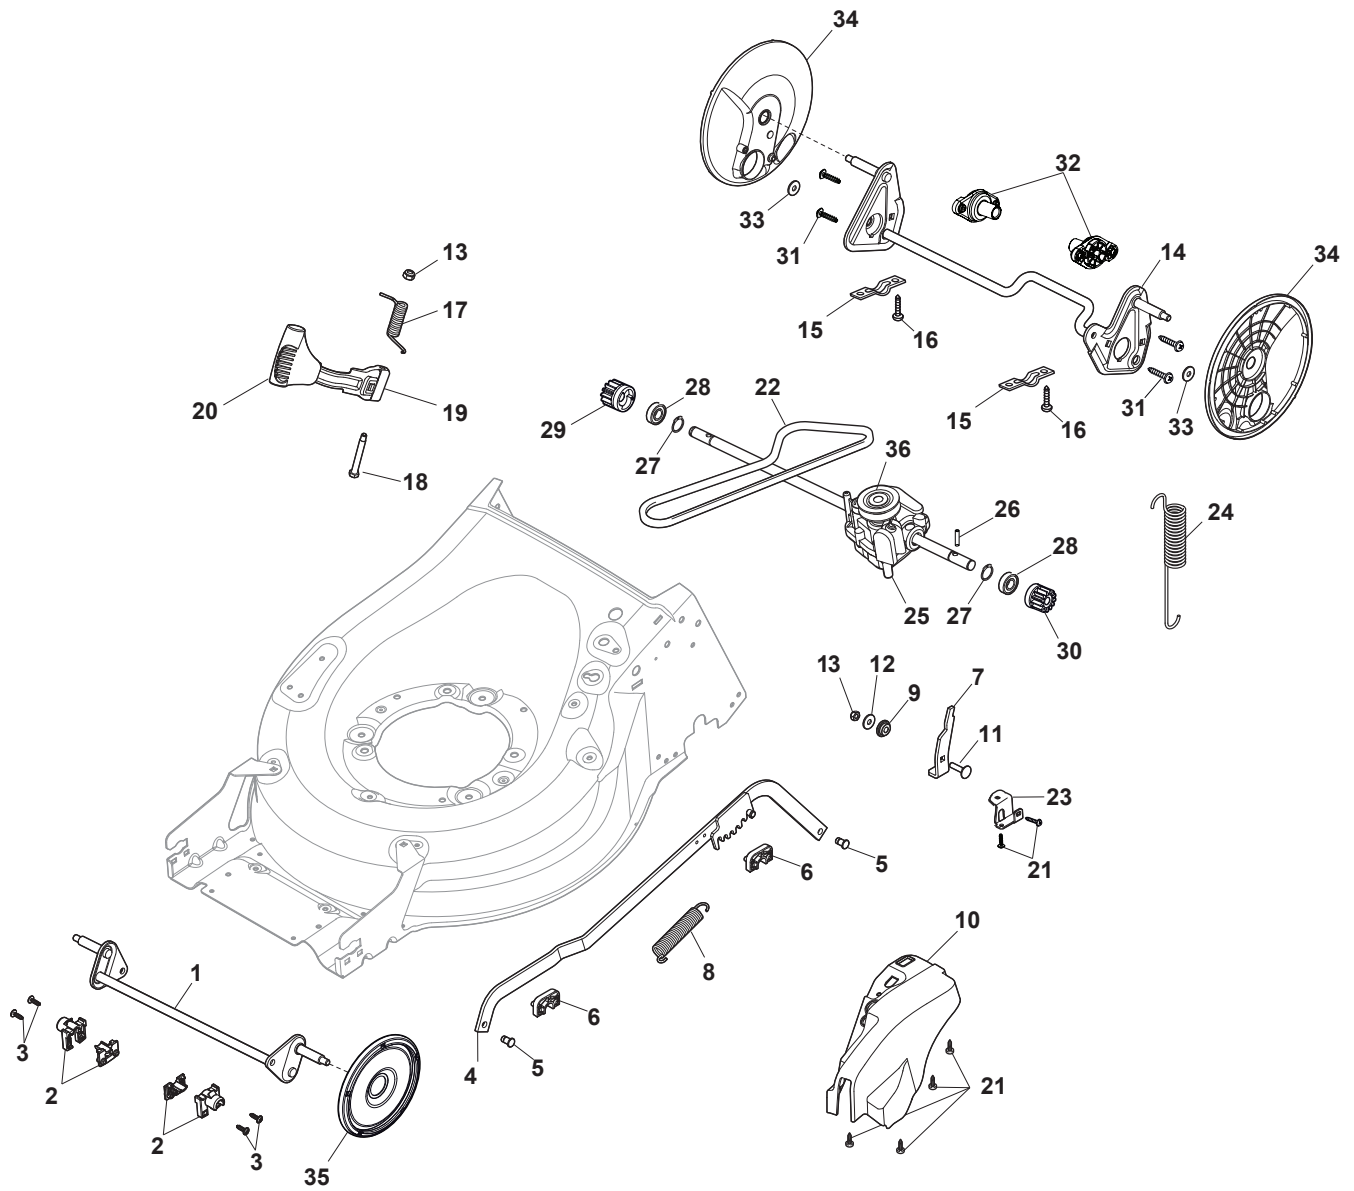

THIS INFORMATION IS NOT INTENDED FOR SALE OR RESALE, AND THIS NOTICE MUST REMAIN ON ALL COPIES.

Fig.	Q.ty	Part No	Description	Notes
1	1	322055262/0	Lower Cover	
2	1	322055263/0	Upper Cover	
3	1	322602026/0	Button	
4	5	112728699/0	Screw	
5	1	125943004/0	Screw	
6	1	122450477/0	Spring	
7	1	322981471/1	Plate	
8	5	112728697/0	Screw	
9	1	322602027/0	Lens	
10	1	322602028/0	Visualizer	
11	1	112154510/0	Nut	
12	1	112523040/0	Washer	
13	1	122517873/0	Pin	
14	1	381003475/1	Lever, Height Adjustment	
15	1	322778475/0	Bracket	
16	1	112815270/0	Screw	
17	1	122450480/0	Spring	
18	2	322545152/0	Plate	
19	4	112728697/0	Screw	
20	1	322778473/0	Bracket	
21	1	181003114/0	Gear Box	
22	1	122450478/0	Spring	
23	1	381302885/0	Front Wheel Axle	
24	1	381302889/0	Rear Wheel Axle	
25	1	135063900/0	Belt	
26	2	119216035/0	Bearing	
27	1	122570134/0	Left Pinion	
28	1	122570133/0	Right Pinion	
29	4	112608600/0	Seeger	
30	2	122753000/0	Pin	
31	1	381002047/0	Wheels Control Rod	
32	2	122519823/0	Pin	
33	2	322785305/1	Support	
34	4	112728697/0	Screw	
35	2	112436051/0	Plate	
36	1	112645708/0	Pin	
37	2	322600145/0	Protection, Wheel	NOT for Delta Hole wheels
38	2	322600208/0	Protection, Wheel	
39	1	122601909/0	Pulley	