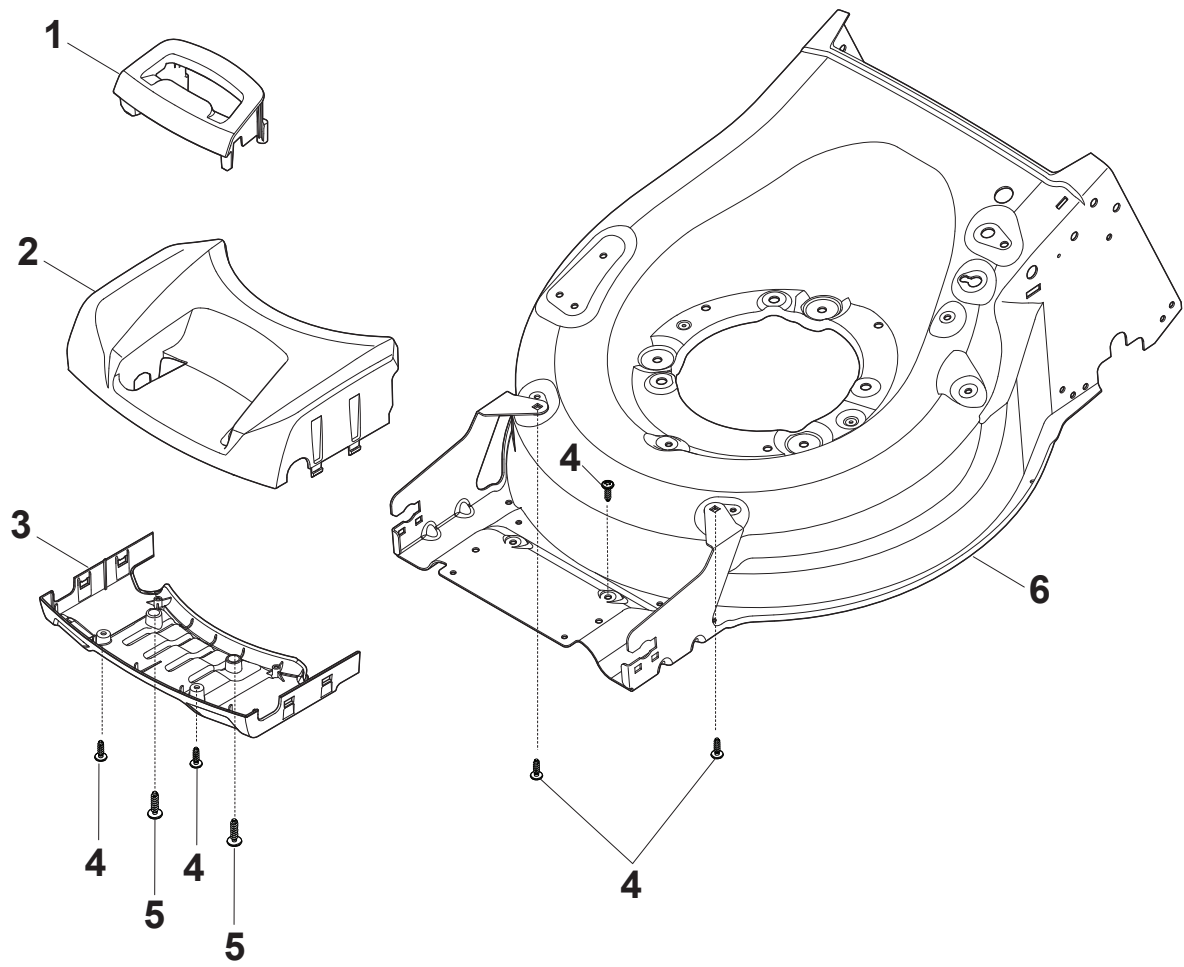

MP1 504 WSQE

Petrol Lawn Mower Mask

Issue 11 - 2017

Fig.	Q.ty	Part No	Description	Notes
1	1	322393741/0	Handle	
2	1	322226214/0	Mask, White	
3	1	322500110/0	Front Combi	
4	6	112728697/0	Screw	
5	2	112728699/0	Screw	
6	1	381004787/0	White Deck