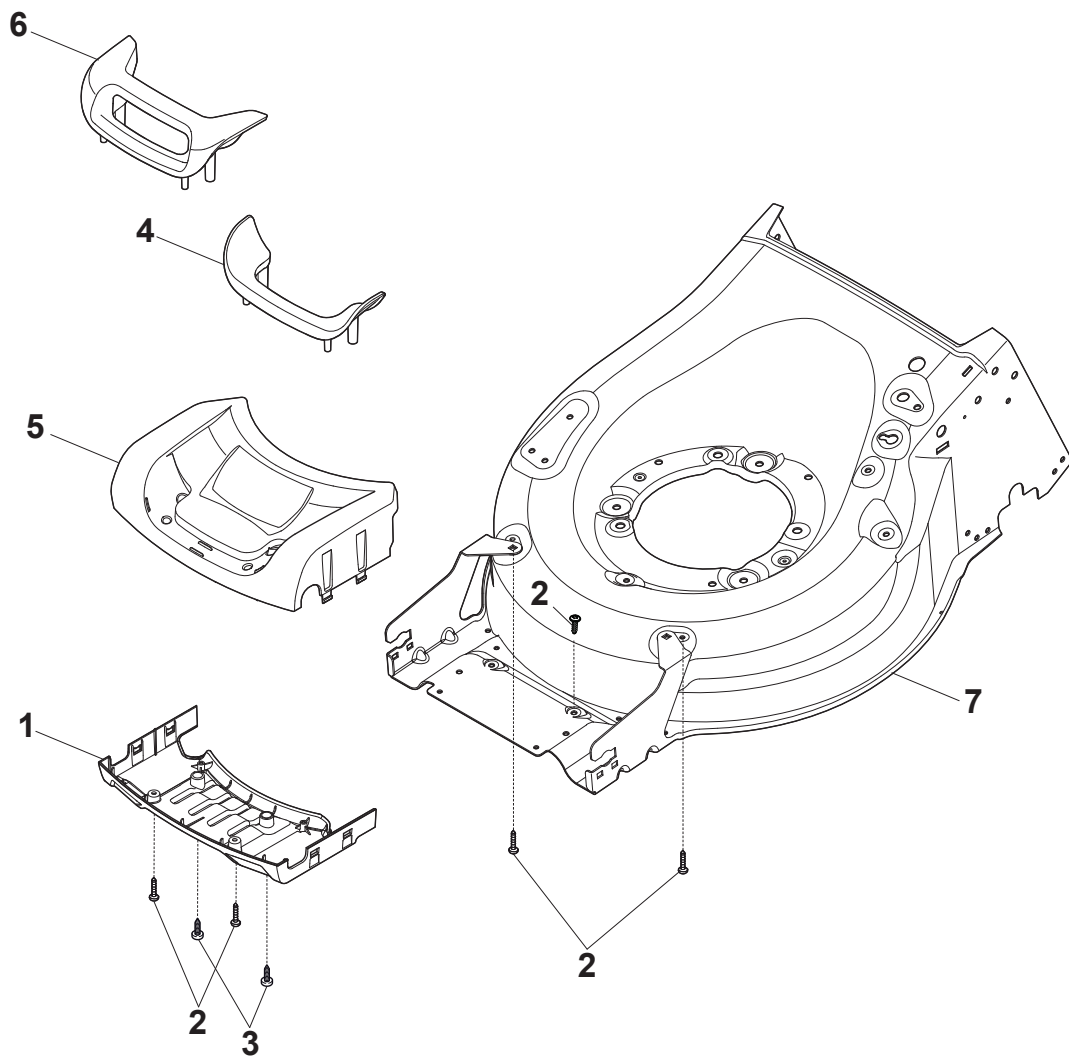

Petrol Lawn Mower Mask

Issue 11 - 2017

Fig.	Q.ty	Part No	Description	Notes
1	1	322500111/0	Front Combi	
2	6	112728697/0	Screw	
3	2	112728699/0	Screw	
4	1	322055524/0	Insert	
5	1	322226215/0	Mask, Light Red	
5	1	322226229/0	Mask, Black	
5	1	322226243/0	Mask, Dark Red	
6	1	322393742/0	Handle	
7	1	381004777/0	Red Deck