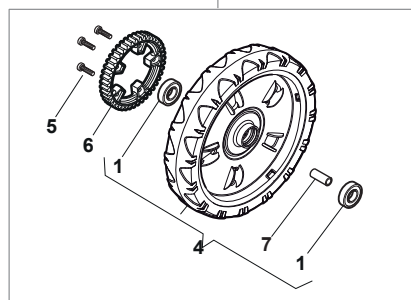

Fig.	Q.ty	Part No	Description	Notes
1	1	112728702/0	Screw	without Varietor
1	1	112728300/0	Screw	with Varietor
2	1	133320022/0	Fastpoint Clamp	
3	1	322076570/1	Battery Safety Key	
4	1	381600400/0	Switch	Cable Lenght L= 1120
4	1	381600401/0	Switch	Cable Lenght L= 920
5	1	118120061/0	Battery	
6	1	118204136/0	Battery Charger	CE plug
6	1	118204137/0	Battery Charger	UK plug

Fig.	Q.ty	Part No	Description	Notes
1	2	112728702/0	Screw	
2	1	112728691/0	Screw	
3	1	322722801/0	Starting Block Outer Half-Bearing	
4	1	118450051/0	Switch	
5	1	322722800/0	Starting Block Inner Half-Bearing	
6	1	118204120/1LC	Battery Charger	CE plug
6	1	118204121/1LC	Battery Charger	Uk plug
6	1	118204136/0	Battery Charger	CE plugg with B&S IS
6	1	118204137/0	Battery Charger	UK plugg with B&S IS
7	1	133320022/0	Fastpoint Clamp	
8	1	118204196/0	Cable, Start	
10	1	118390021/0	Conduit Clip	
11	1	322109533/0	Battery Holder	
12	1	118120052/0	Battery	
13	1	112728706/0	Screw	
14	1	325160039/0	Spacer	

Ball Bearing Ø200 - Wheels NTD

Ball Bearing Ø280 - Wheels NTD

Fig.	Q.ty	Part No	Description	Notes
1	8	119216035/0	Bearing	
2	4	381007416/2	Wheel	
4	2	381007417/2	Wheel	
5	6	112728706/0	Screw	
6	2	322120115/0	Wheels Crown	
7	2	122170845/0	Spacer	