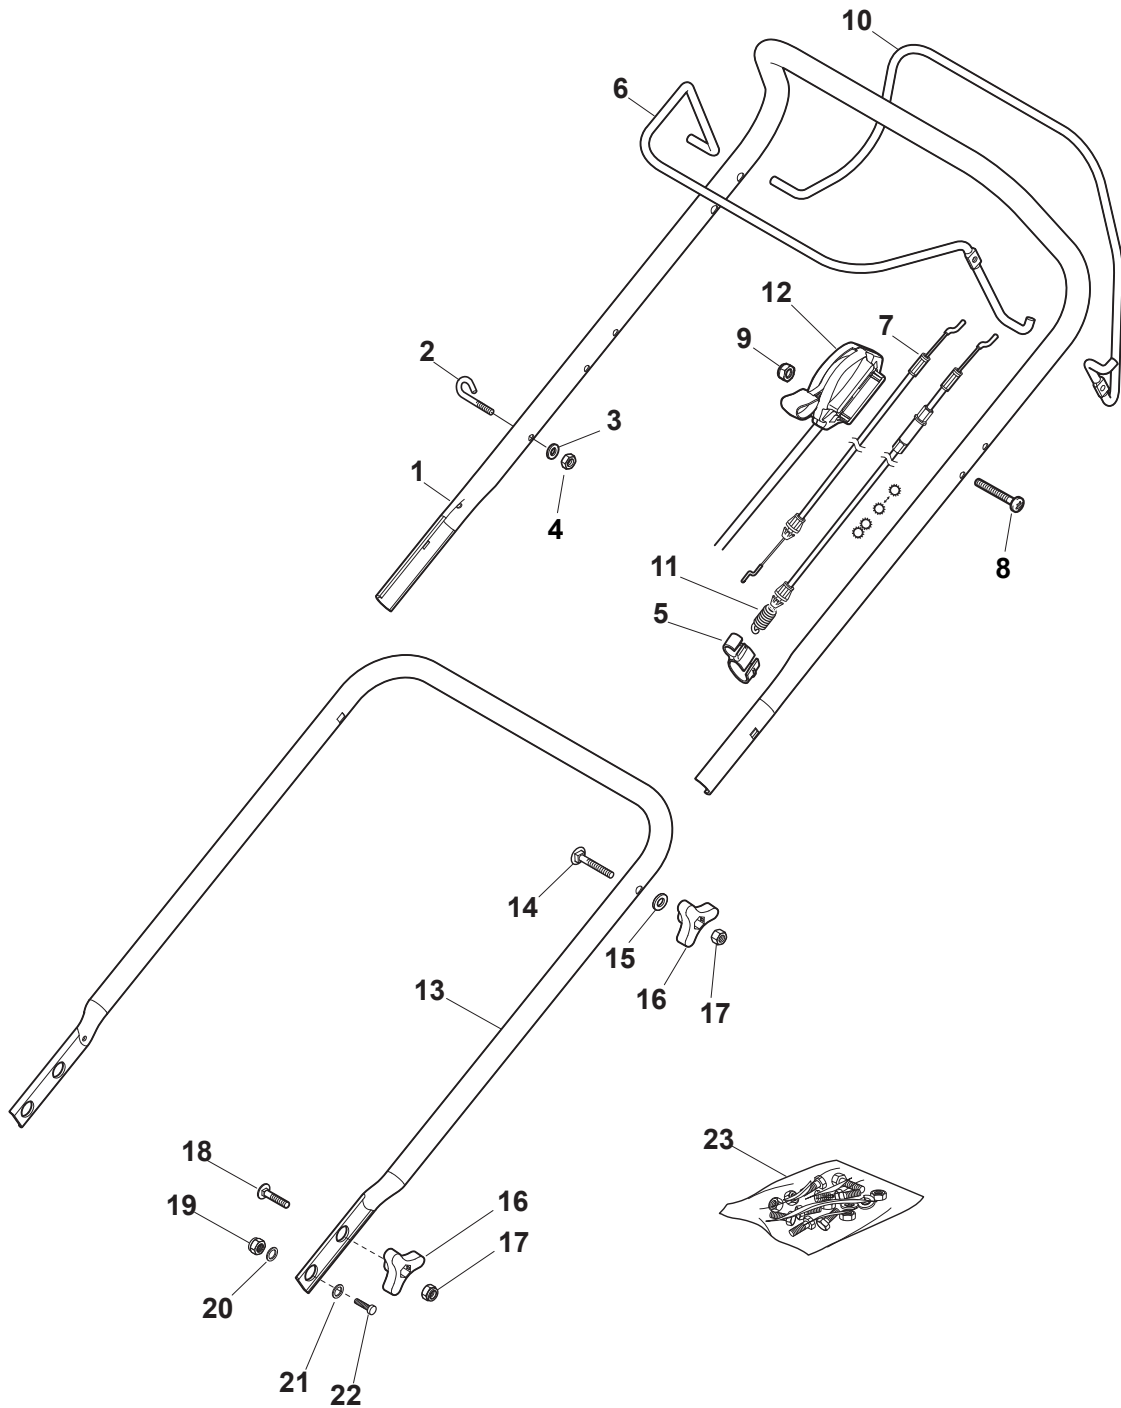

Fig.	Q.ty	Part No	Description	Notes
1	1	381006739/1	Handle, Upper Part	Black without Sponge
1	1	381006745/1	Handle, Upper Part With Sponge Handgrip	Black with Sponge
1	1	381006753/0	Handle, Upper Part Yellow	Yellow without Sponge
1	1	381006754/0	Handle, Upper Part Yellow	Yellow with Sponge
1	1	381006787/0	Handle, Upper Part	Black without Sponge - TRE Models
1	1	381007571/0	Handle, Upper Part	Black with Sponge - Variator
2	1	122430313/0	Guide Spring	
3	1	112521330/0	Washer	
4	1	112154510/0	Nut	
5	1	118390020/0	Conduit Clip	
6	1	181003363/1	Lever, Engine Brake Black	Black
6	1	381003365/0	Lever, Engine Brake Yellow	Yellow
7	1	181030053/0	Cable, Thread Engine Brake	For B&S 675 and GGP 160/ES
7	1	181030054/0	Cable, Thread Engine Brake	For WBE 140 Engine
7	1	181030057/0	Cable, Thread Engine Brake	For B&S 675E
7	1	181030070/0	Cable, Thread Engine Brake	For B&S 625E675EXI-850 Engine
7	1	181030087/0	Cable, Thread Engine Brake	For B&S 750-775 Engine
7	1	181030088/0	Cable, Thread Engine Brake	For B&S 550E-625E-675 Engine
7	1	181030088/0	Cable, Thread Engine Brake	For Honda Engine MP1 504
8	1	112727788/0	Screw	
9	1	112154510/0	Nut	
10	1	181003364/0	Drive Control Lever	Black
10	1	381003366/0	Lever, Driving Yellow	Yellow
11	1	381030104/0	Clutch Cable	
12	1	181005537/0	Throttle Cable	
13	1	381006785/0	Handle Lower Part	Black
13	1	381007538/0	Handle, Lower Part Yellow	Yellow
14	2	112819110/0	Screw	
15	2	122671651/0	Washer	
16	2	122399900/0	Black Knob	
17	2	112293200/0	Nut	
18	2	112818900/0	Screw	
19	2	112155000/0	Nut	
20	2	112521350/0	Washer	
21	2	112369500/0	Elastic Washer	
22	2	112760605/0	Screw	
23	1	381008730/0	Outfit