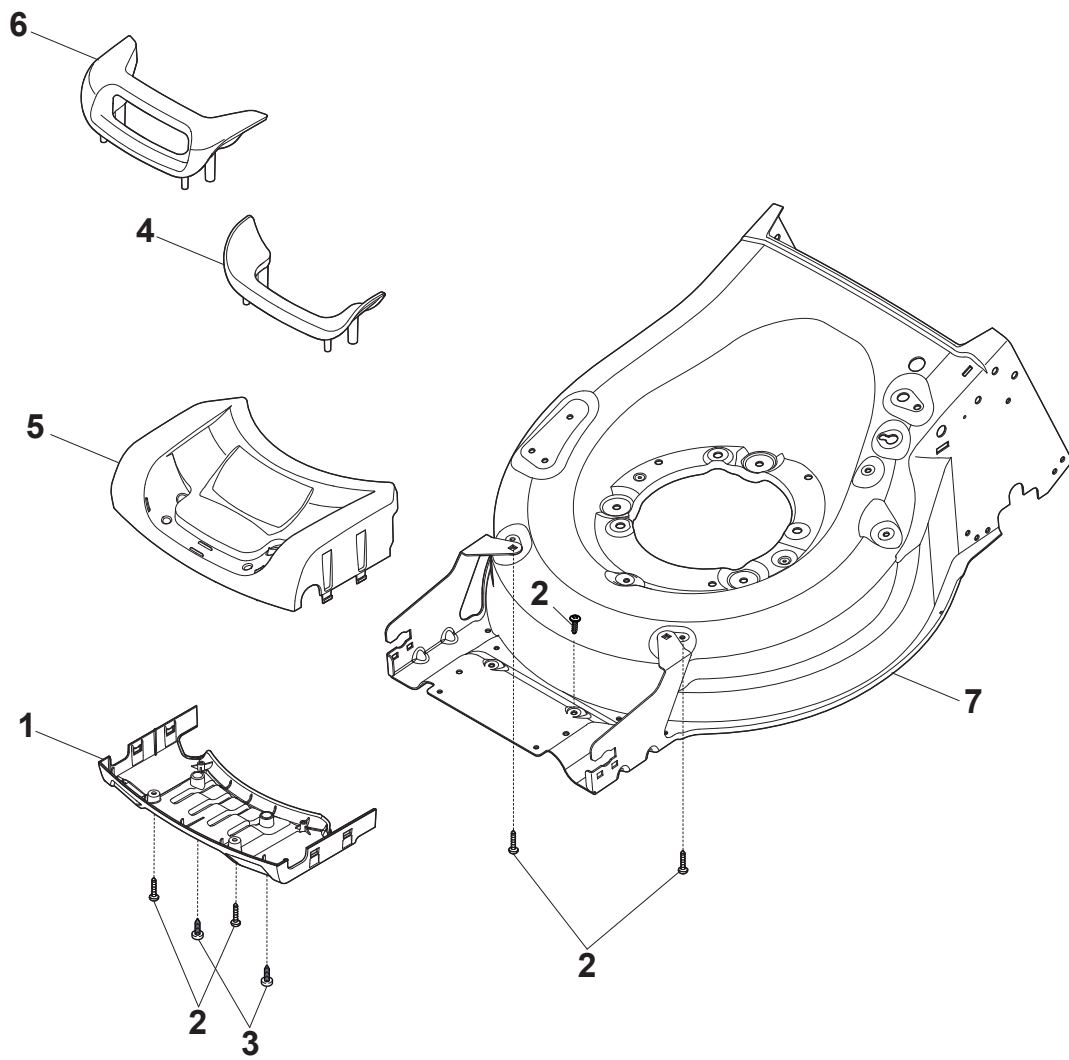

THIS INFORMATION IS NOT INTENDED FOR SALE OR RESALE, AND THIS NOTICE MUST REMAIN ON ALL COPIES.

Fig.	Q.ty	Part No	Description	Notes
1	1	322055262/0	Lower Cover	
2	1	322055263/0	Upper Cover	
3	1	322602026/0	Button	
4	5	112728699/0	Screw	
5	1	125943004/0	Screw	
6	1	122450477/0	Spring	
7	1	322981471/1	Plate	
8	5	112728697/0	Screw	
9	1	322602027/0	Lens	
10	1	322602028/0	Visualizer	
11	1	112154510/0	Nut	
12	1	112523040/0	Washer	
13	1	122517873/0	Pin	
14	1	381003475/1	Lever, Height Adjustment	
15	1	322778475/0	Bracket	
16	1	112815270/0	Screw	
17	1	122450480/0	Spring	
18	2	322545152/0	Plate	
19	4	112728697/0	Screw	
20	1	322778477/0	Bracket	
21	1	181003116/0	Gear Box	
23	1	381302885/0	Front Wheel Axle	
24	1	381302889/0	Rear Wheel Axle	
25	1	322806647/0	Bracket	
26	2	119216035/0	Bearing	
27	1	122570134/0	Left Pinion	
28	1	122570133/0	Right Pinion	
29	4	112608600/0	Seeger	
30	2	122753000/0	Pin	
31	1	381002045/0	Wheels Control Rod	
32	2	122519823/0	Pin	
33	2	322785305/1	Support	
34	4	112728697/0	Screw	
35	2	112436051/0	Plate	
36	1	112645708/0	Pin	
37	2	322600247/0	Protection, Wheel	Not for DELTA Wheels
38	2	322600208/0	Protection, Wheel	
41	2	112523050/0	Washer	
42	1	135064005/0	Belt	
43	5	112728704/1	Screw	
44	1	112674550/0	Screw	
45	2	112154210/0	Nut	
46	1	122671656/0	Washer	
47	2	112792611/0	Screw	
48	2	112689500/0	Screw	
49	1	322806649/0	Bracket	
50	1	322608567/0	Axle	
51	2	112735120/0	Screw	
60	1	122601914/0	Pulley	
61	1	122601915/0	Pulley	
62	1	122601932/0	Pulley	

MP1 504 WSVE

Petrol Lawn Mower Mask

Issue 11 - 2017

Fig.	Q.ty	Part No	Description	Notes
1	1	322393741/0	Handle	
2	1	322226214/0	Mask, White	
3	1	322500110/0	Front Combi	
4	6	112728697/0	Screw	
5	2	112728699/0	Screw	
6	1	381004786/0	White Deck	