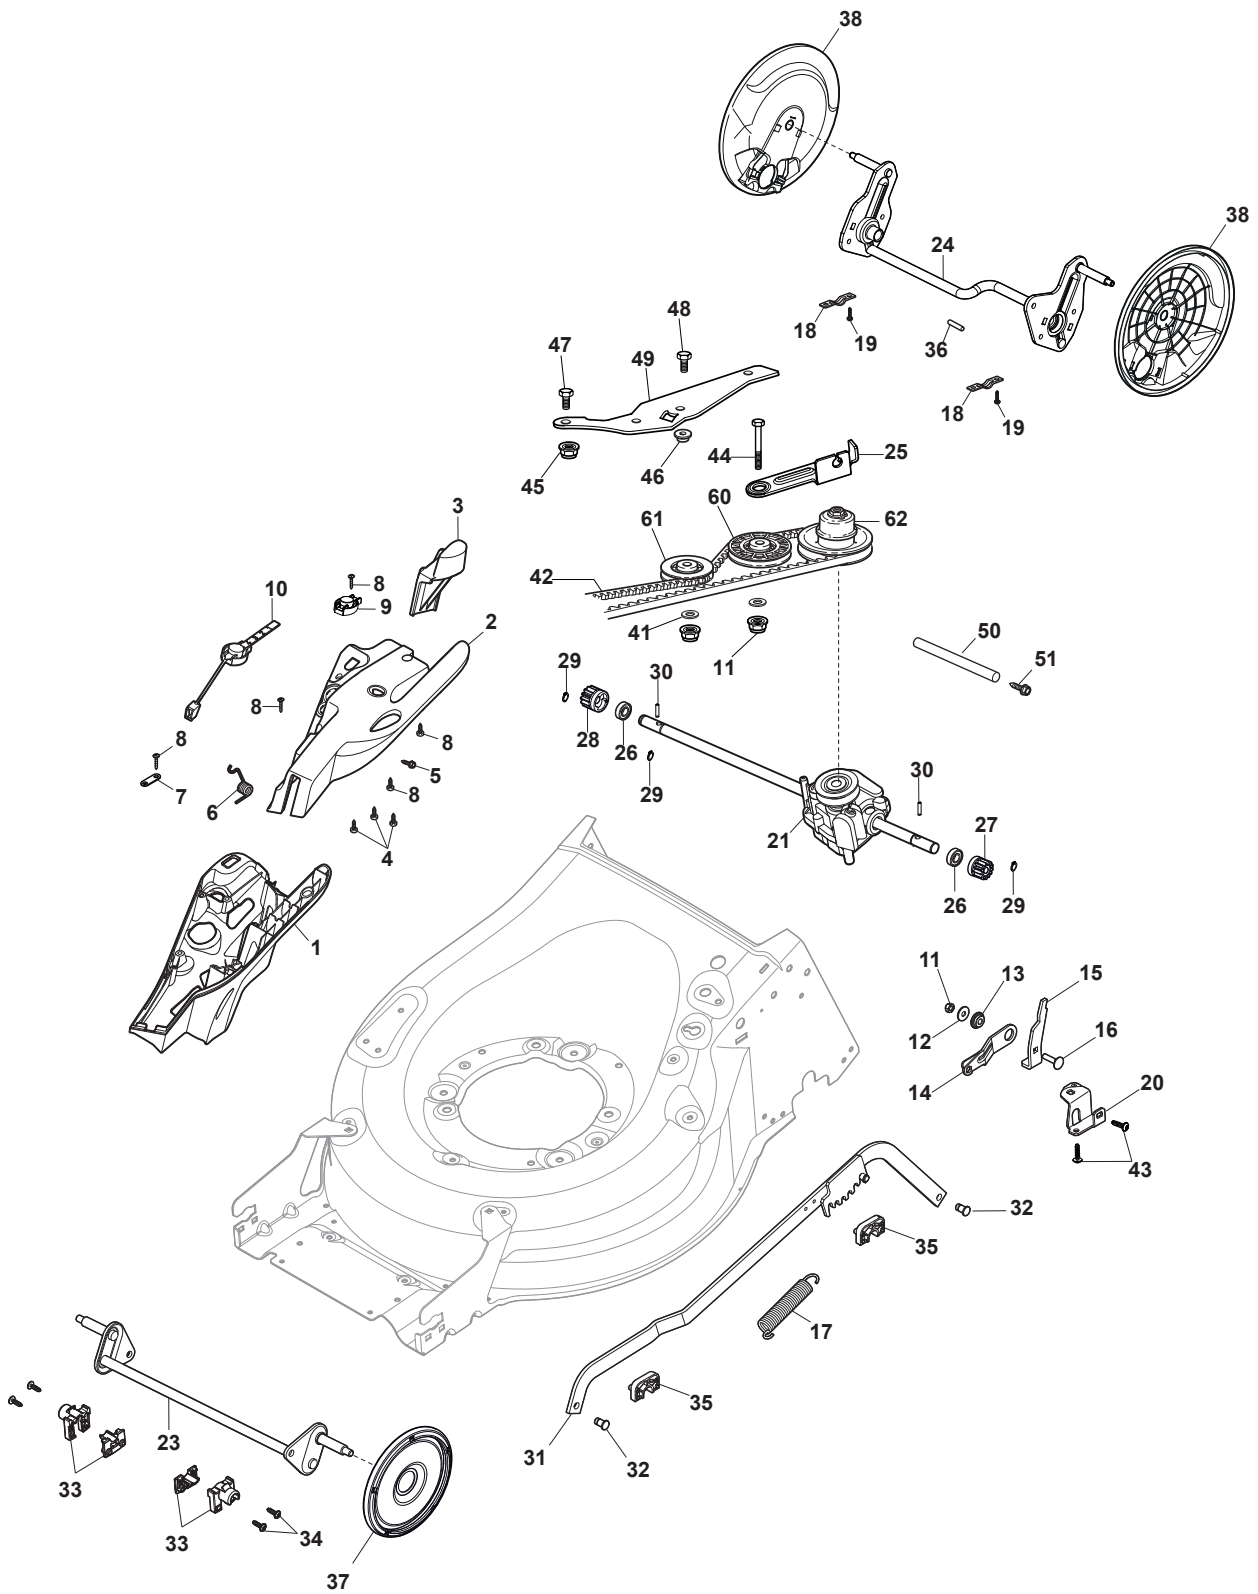

THIS INFORMATION IS NOT INTENDED FOR SALE OR RESALE, AND THIS NOTICE MUST REMAIN ON ALL COPIES.

Fig.	Q.ty	Part No	Description	Notes
1	1	322055262/0	Lower Cover	
2	1	322055263/0	Upper Cover	
3	1	322602026/0	Button	
4	5	112728699/0	Screw	
5	1	125943004/0	Screw	
6	1	122450477/0	Spring	
7	1	322981471/1	Plate	
8	5	112728697/0	Screw	
9	1	322602027/0	Lens	
10	1	322602028/0	Visualizer	
11	1	112154510/0	Nut	
12	1	112523040/0	Washer	
13	1	122517873/0	Pin	
14	1	381003475/1	Lever, Height Adjustment	
15	1	322778475/0	Bracket	
16	1	112815270/0	Screw	
17	1	122450480/0	Spring	
18	2	322545152/0	Plate	
19	4	112728697/0	Screw	
20	1	322778477/0	Bracket	
21	1	181003116/0	Gear Box	
23	1	381302885/0	Front Wheel Axle	
24	1	381302889/0	Rear Wheel Axle	
25	1	322806647/0	Bracket	
26	2	119216035/0	Bearing	
27	1	122570134/0	Left Pinion	
28	1	122570133/0	Right Pinion	
29	4	112608600/0	Seeger	
30	2	122753000/0	Pin	
31	1	381002045/0	Wheels Control Rod	
32	2	122519823/0	Pin	
33	2	322785305/1	Support	
34	4	112728697/0	Screw	
35	2	112436051/0	Plate	
36	1	112645708/0	Pin	
37	2	322600247/0	Protection, Wheel	Not for DELTA Wheels
38	2	322600208/0	Protection, Wheel	
41	2	112523050/0	Washer	
42	1	135064005/0	Belt	
43	5	112728704/1	Screw	
44	1	112674550/0	Screw	
45	2	112154210/0	Nut	
46	1	122671656/0	Washer	
47	2	112792611/0	Screw	
48	2	112689500/0	Screw	
49	1	322806649/0	Bracket	
50	1	322608567/0	Axle	
51	2	112735120/0	Screw	
60	1	122601914/0	Pulley	
61	1	122601915/0	Pulley	
62	1	122601932/0	Pulley	

MP1 504 WSVE

Petrol Lawn Mower Mask

Issue 11 - 2017

Fig.	Q.ty	Part No	Description	Notes
1	1	322393741/0	Handle	
2	1	322226214/0	Mask, White	
3	1	322500110/0	Front Combi	
4	6	112728697/0	Screw	
5	2	112728699/0	Screw	
6	1	381004786/0	White Deck	