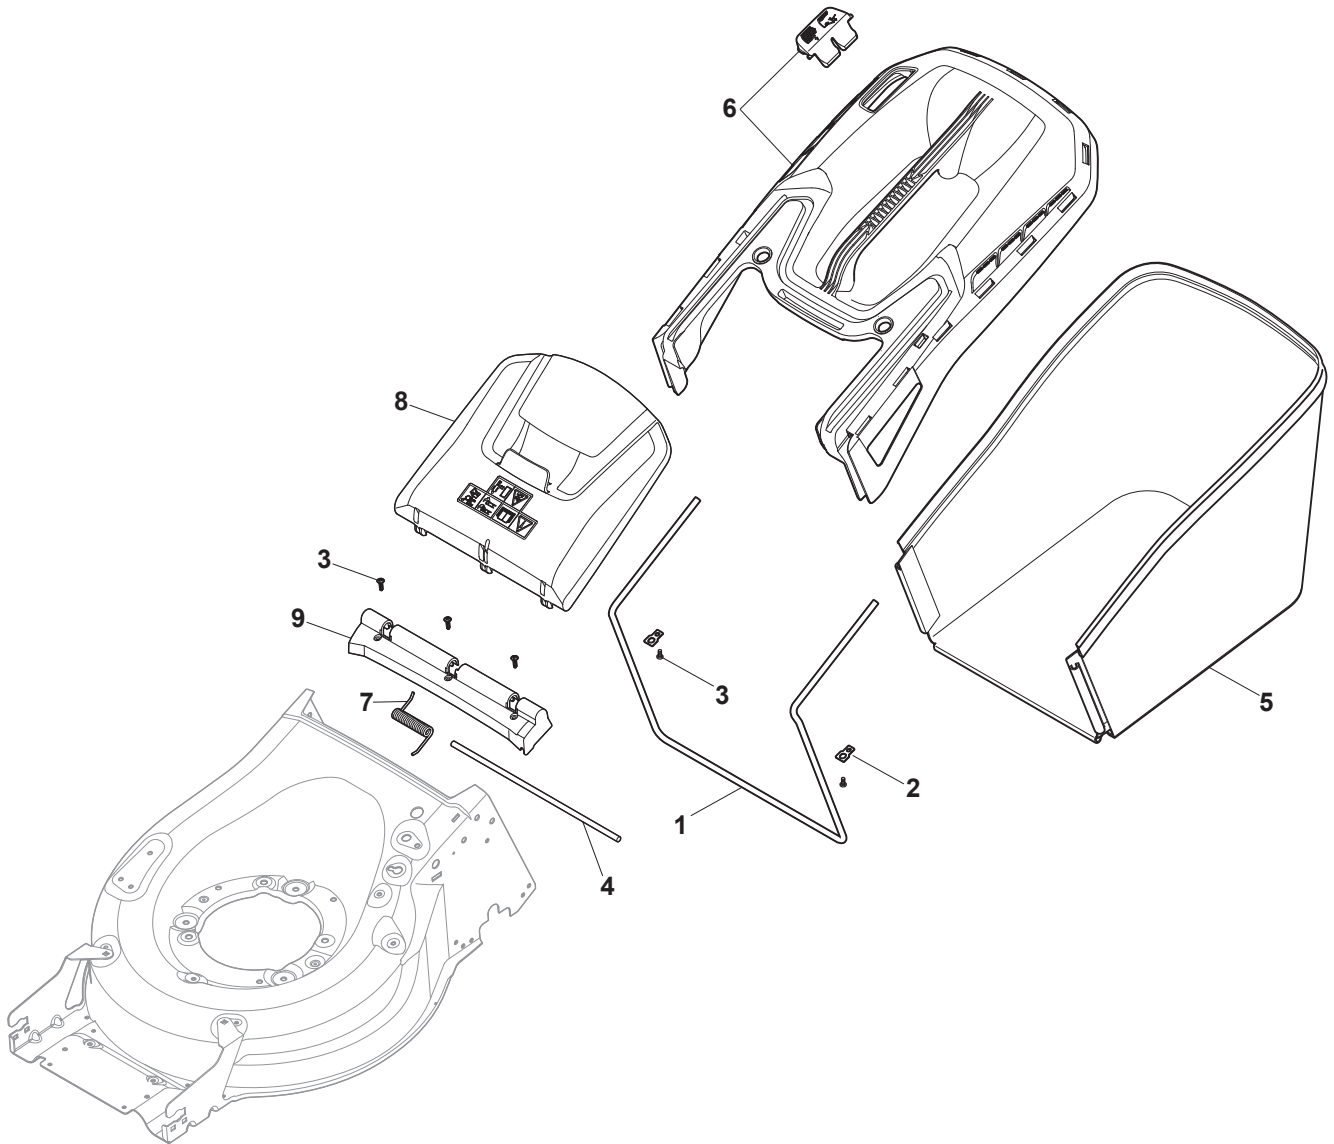

Fig.	Q.ty	Part No	Description	Notes
1	1	181006411/0	Fabric Box Frame	
2	2	322557177/0	Plate	
3	5	112728697/0	Screw	
4	1	122517884/0	Pin	
5	1	181102349/0	Cancas Grasscatcher	
6	1	381486039/0	Box, Upper Side Black	with Red Indicator
7	1	122450479/0	Spring	
8	1	322600308/0	Stone Guard, Black	Black
8	1	322600312/0	Stone Guard, White	White
8	1	322600339/0	Stone Guard, Yellow	Yellow
9	1	322109569/0	Black Stone Guard Support	Black
9	1	322109584/0	Yellow Stone Guard Support	Yellow