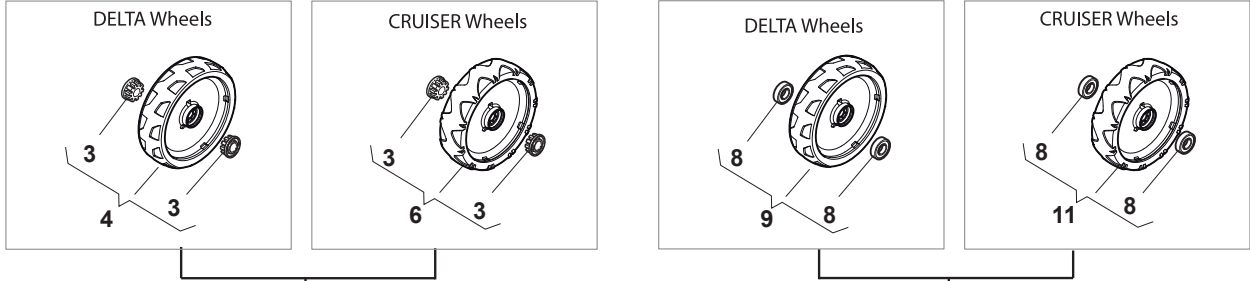

Bushing - Ø180

Ball Bearing - Ø180

Bushing - Ø240

Ball Bearing - Ø240

Fig.	Q.ty	Part No	Description	Notes
1	6	112728706/0	Screw	
2	2	381007462/1	Wheel	
3	8	322042064/0	Bushing	
4	2	381007442/1	Wheel - Short Hub	
5	2	381007466/1	Wheel	
6	2	381007445/1	Wheel - Short Hub	
7	2	381007463/1	Wheel	
8	8	119216035/0	Bearing	
9	2	381007448/1	Wheel - Short Hub	
10	2	381007467/1	Wheel	
11	2	381007455/1	Wheel - Short Hub	
12	2	322120117/0	Wheels Crown Ø240	
13	2	122170848/0	Spacer