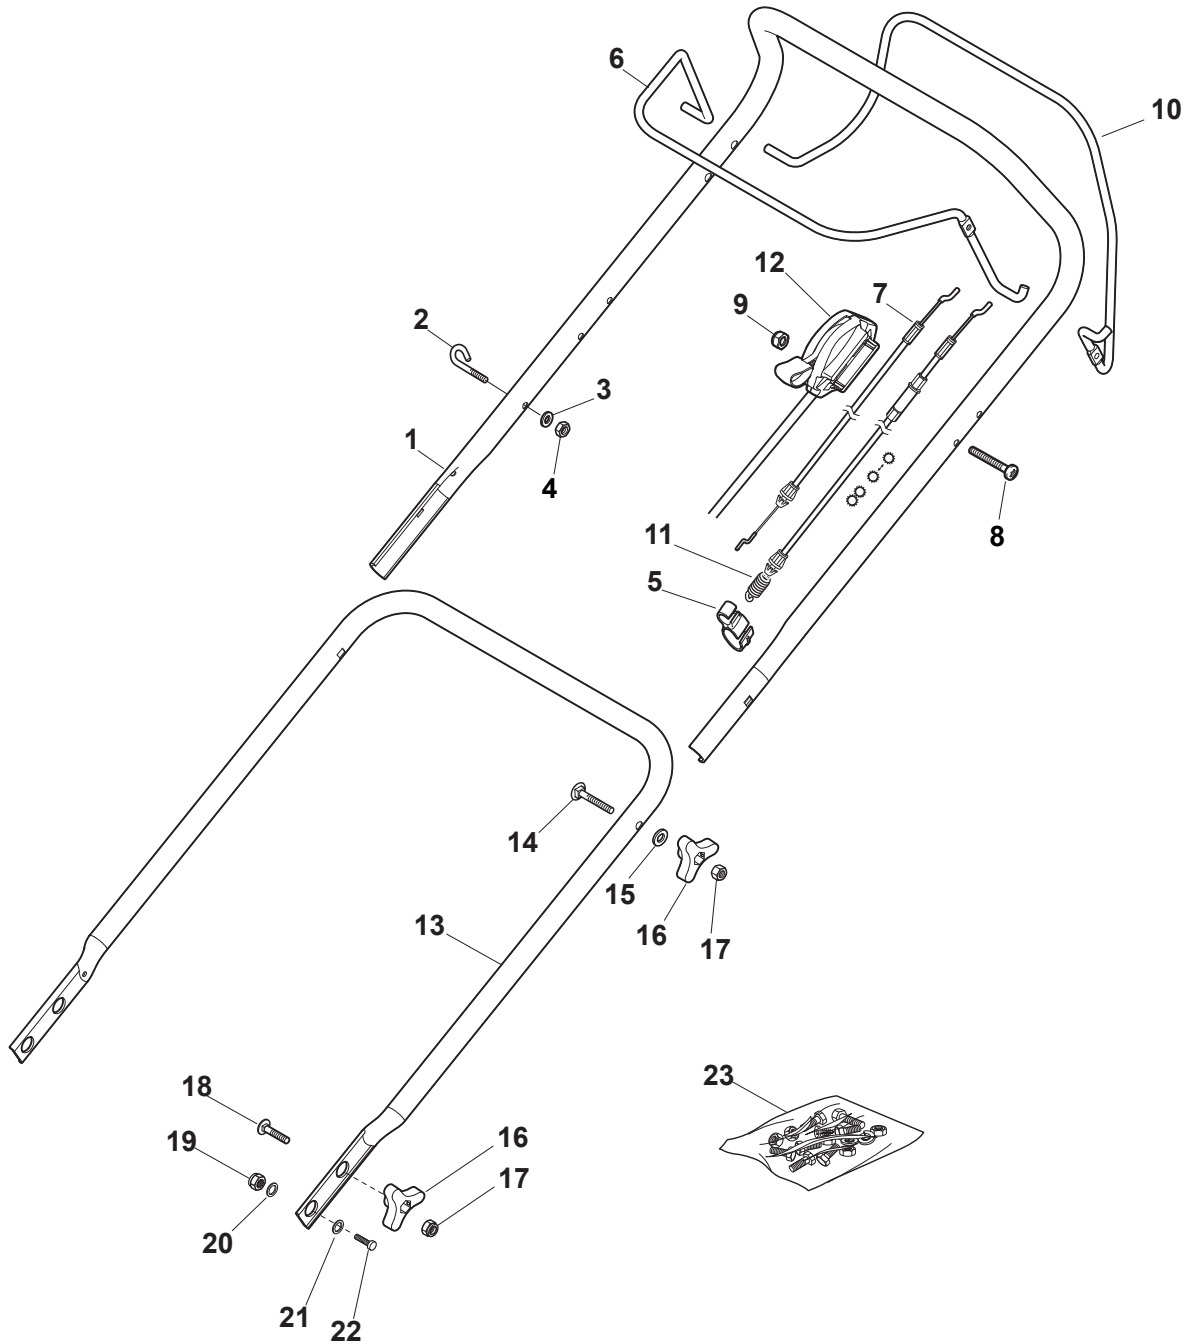

Fig.	Q.ty	Part No	Description	Notes
1	1	381006739/1	Handle, Upper Part	Black without Sponge
1	1	381006745/1	Handle, Upper Part With Sponge Handgrip	Black with Sponge
1	1	381006753/0	Handle, Upper Part Yellow	Yellow without Sponge
1	1	381006754/0	Handle, Upper Part Yellow	Yellow with Sponge
1	1	381006787/0	Handle, Upper Part	Black without Sponge - TRE Models
1	1	381007571/0	Handle, Upper Part	Black with Sponge - Variator
1	1	381007601/0	Handle, Upper Part	Yellow with Sponge - TRE Models
1	1	381007606/0	Handle, Upper Part	Yellow with Sponge - Variator
2	1	122430313/0	Guide Spring	
3	1	112521330/0	Washer	
4	1	112154510/0	Nut	
5	1	118390020/0	Conduit Clip	
6	1	181003363/1	Lever, Engine Brake Black	Black
6	1	381003365/0	Lever, Engine Brake Yellow	Yellow
6	1	381003376/0	Lever, Engine Brake Red	Red
7	1	181030087/0	Cable, Thread Engine Brake	For B&S 775 IS
7	1	181030088/0	Cable, Thread Engine Brake	For B&S 675 IS
8	1	112727783/0	Screw	
9	1	112154510/0	Nut	
10	1	181003364/0	Drive Control Lever	Black
10	1	381003366/0	Lever, Driving Yellow	Yellow
11	1	381030104/0	Clutch Cable	
12	1	322551640/0	Plate	
13	1	381006785/0	Handle Lower Part	Black
13	1	381007538/0	Handle, Lower Part Yellow	Yellow
14	2	112819110/0	Screw	
15	2	122671651/0	Washer	
16	2	122399900/0	Black Knob	
17	2	112293200/0	Nut	
18	2	112818900/0	Screw	
19	2	112155000/0	Nut	
20	2	112521350/0	Washer	
21	2	112369500/0	Elastic Washer	
22	2	112760605/0	Screw	
23	1	381008730/0	Outfit	Black