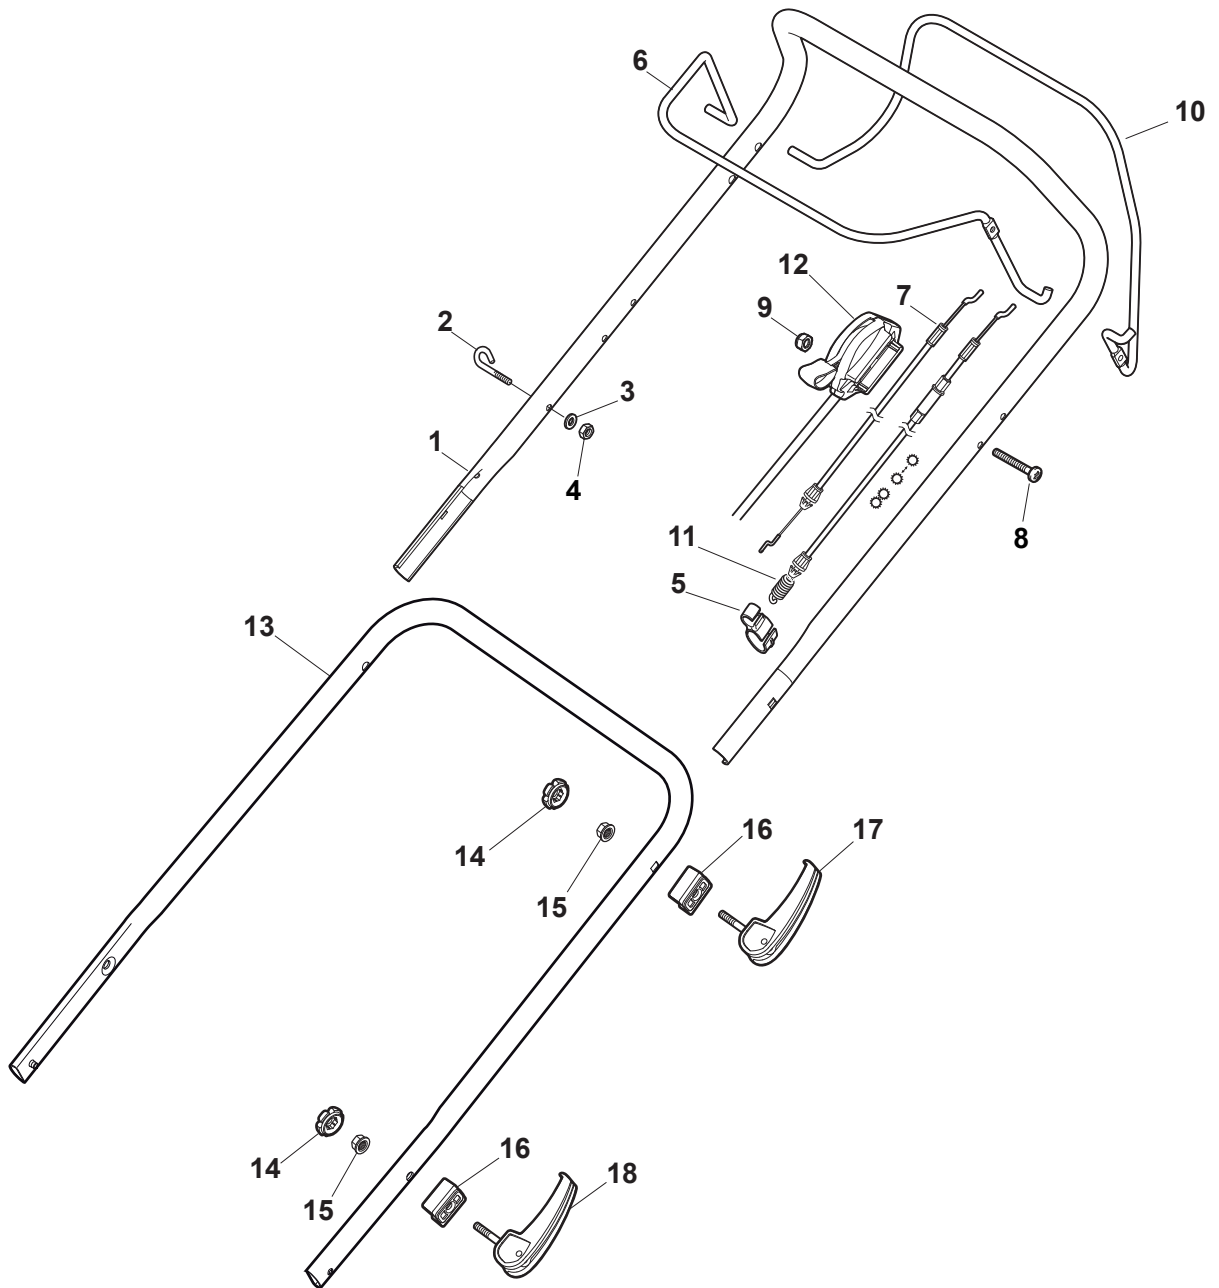

Fig.	Q.ty	Part No	Description	Notes
1	1	381006739/1	Handle, Upper Part	Black without Sponge
1	1	381006745/1	Handle, Upper Part With Sponge Handgrip	Black with Sponge
1	1	381006753/0	Handle, Upper Part Yellow	Yellow without Sponge
1	1	381006754/0	Handle, Upper Part Yellow	Yellow with Sponge
1	1	381006787/0	Handle, Upper Part	Black without Sponge - TRE Models
1	1	381007601/0	Handle, Upper Part	Yellow with Sponge - TRE Models
1	1	381007571/0	Handle, Upper Part	Black with Sponge - Variator
1	1	381007606/0	Handle, Upper Part	Yellow with Sponge - Variator
2	1	122430313/0	Guide Spring	
3	1	112521330/0	Washer	
4	1	112154510/0	Nut	
5	1	118390020/0	Conduit Clip	
6	1	181003363/1	Lever, Engine Brake Black	Black
6	1	381003365/0	Lever, Engine Brake Yellow	Yellow
6	1	381003376/0	Lever, Engine Brake Red	Red
7	1	181030057/0	Cable, Thread Engine Brake	For B&S 775 IS
7	1	181030106/0	Cable, Thread Engine Brake	For B&S 675 IS
8	1	112727783/0	Screw	
9	1	112154510/0	Nut	
10	1	181003364/0	Drive Control Lever	Black
10	1	381003366/0	Lever, Driving Yellow	Yellow
11	1	381030104/0	Clutch Cable	
12	1	322551640/0	Plate	
13	1	381007563/0	Lower Handle	Black
13	1	381007600/0	Lower Handle	Yellow
14	4	322399835/0	Knob	
15	4	122131750/0	Nut	
16	4	322680016/0	Washer	
17	2	381103350/0	Locking Handle Lever	Black
18	2	381003253/0	Locking Handle Lever	Black

Fig.	Q.ty	Part No	Description	Notes
1	2	112728702/0	Screw	
2	1	112728691/0	Screw	
3	1	322722801/0	Starting Block Outer Half-Bearing	
4	1	118450051/0	Switch	
5	1	322722800/0	Starting Block Inner Half-Bearing	
6	1	118204120/1LC	Battery Charger	CE plug
6	1	118204121/1LC	Battery Charger	Uk plug
6	1	118204136/0	Battery Charger	CE plugg with B&S IS
6	1	118204137/0	Battery Charger	UK plugg with B&S IS
7	1	133320022/0	Fastpoint Clamp Art.0384.Aa01	
8	1	118204196/0	Cable, Start	
10	1	118390021/0	Conduit Clip	
11	1	322109533/0	Battery Holder	
12	1	118120052/0	Battery	
13	1	112728706/0	Screw	
14	1	325160039/0	Spacer	