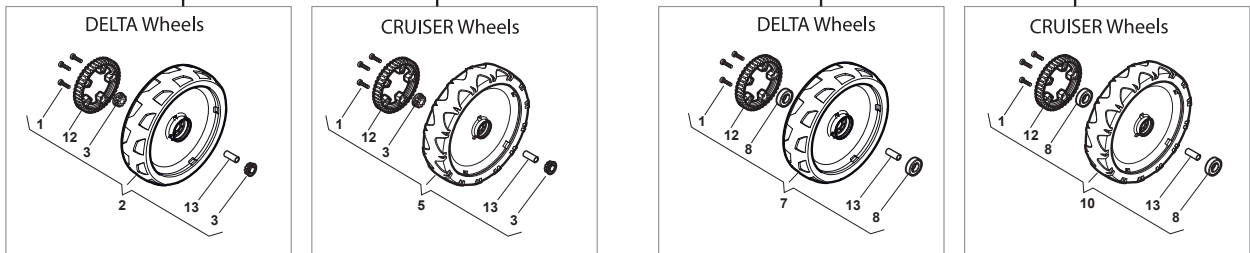

Bushing - Ø180

Ball Bearing - Ø180

Bushing - Ø240

Ball Bearing - Ø240

Fig.	Q.ty	Part No	Description	Notes
1	6	112728706/0	Screw	
2	2	381007462/1	Wheel	
3	8	322042064/0	Bushing	
4	2	381007442/1	Wheel - Short Hub	
5	2	381007466/1	Wheel	
6	2	381007445/1	Wheel - Short Hub	
7	2	381007463/1	Wheel	
8	8	119216035/0	Bearing	
9	2	381007448/1	Wheel - Short Hub	
10	2	381007467/1	Wheel	
11	2	381007455/1	Wheel - Short Hub	
12	2	322120117/0	Wheels Crown Ø240	
13	2	122170848/0	Spacer