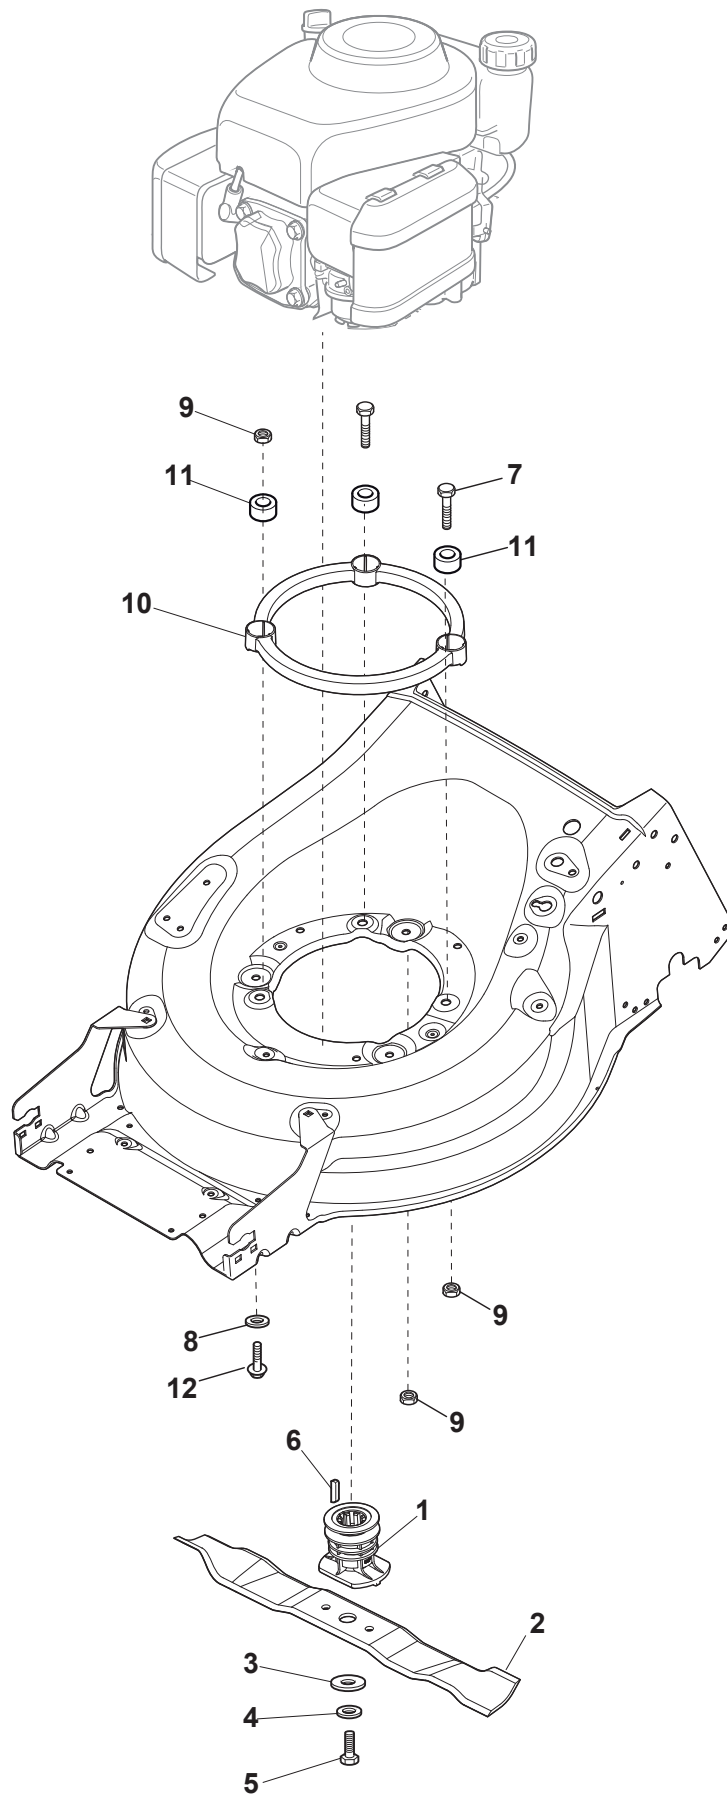

Fig.	Q.ty	Part No	Description	Notes
1	1	122465607/3	Hub With Pulley, Crankshaft Ø 22.2	for GGP and B&S Engines
1	1	122465638/1	Hub With Pulley, Crankshaft Ø 22.2	for B&S 675E-750-850 Engines
2	1	181004366/2	Blade	
3	1	122160400/0	Elastic Disc	
4	1	322680021/0	Washer	
5	1	112735698/0	Screw	
6	1	112139100/0	Feather, Crankshaft Ø 22,2	
7	2	112691700/0	Screw	for B&S 675EX-750EX (MP1 504) and 850E
7	3	112692050/0	Screw	for B&S 750EX (MP1 554)
8	1	112521350/0	Washer	
9	3	112154210/0	Nut	
10	1	322170964/0	Protection	
11	3	122170835/0	Spacer	
12	1	112691700/0	Screw	for B&S 750EX Engines
12	1	112692050/0	Screw	for B&S 675EX-675E-850E Engines