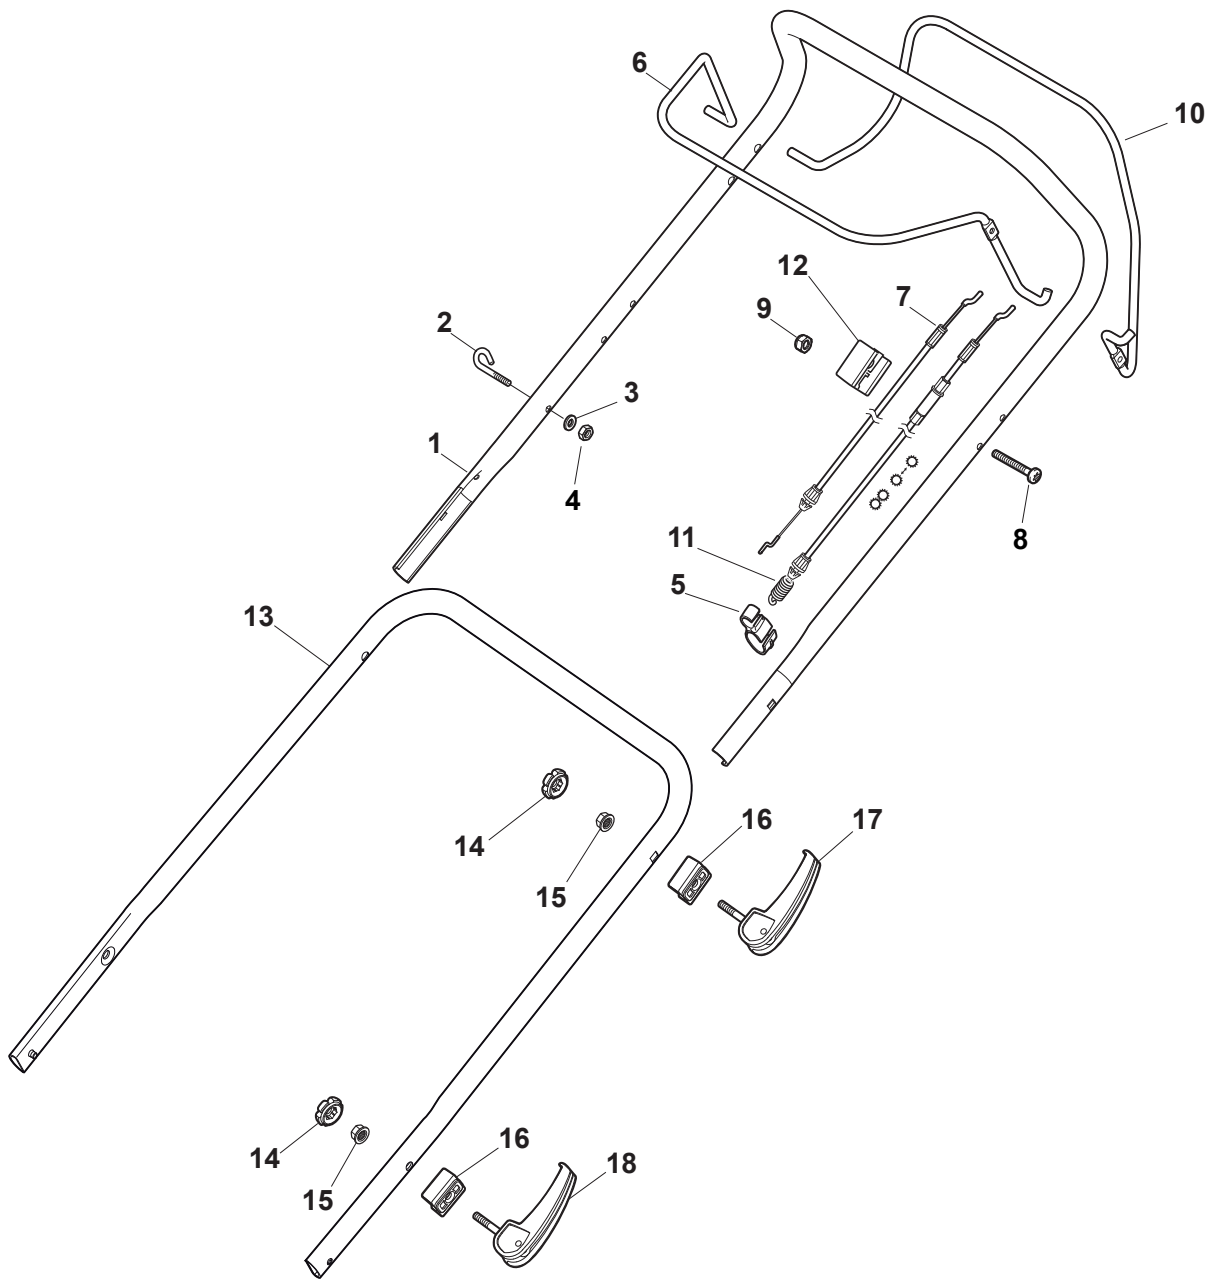

Fig.	Q.ty	Part No	Description	Notes
1	1	381006739/1	Handle, Upper Part	Black without Sponge
1	1	381006745/1	Handle, Upper Part With Sponge Handgrip	Black with Sponge
1	1	381006753/0	Handle, Upper Part Yellow	Yellow without Sponge
1	1	381006754/0	Handle, Upper Part Yellow	Yellow with Sponge
1	1	381006787/0	Handle, Upper Part	Black without Sponge - TRE Models
1	1	381007601/0	Handle, Upper Part	Yellow with Sponge - TRE Models
1	1	381007571/0	Handle, Upper Part	Black with Sponge - Variator
1	1	381007606/0	Handle, Upper Part	Yellow with Sponge - Variator
2	1	122430313/0	Guide Spring	
3	1	112521330/0	Washer	
4	1	112154510/0	Nut	
5	1	118390020/0	Conduit Clip	
6	1	181003363/1	Lever, Engine Brake Black	Black
6	1	381003365/0	Lever, Engine Brake Yellow	Yellow
6	1	381003376/0	Lever, Engine Brake Red	Red
7	1	181030057/0	Cable, Thread Engine Brake	For B&S 775 IS
7	1	181030106/0	Cable, Thread Engine Brake	For B&S 675 IS
8	1	112727783/0	Screw	
9	1	112154510/0	Nut	
10	1	181003364/0	Drive Control Lever	Black
10	1	381003366/0	Lever, Driving Yellow	Yellow
11	1	381030104/0	Clutch Cable	
12	1	322551640/0	Plate	
13	1	381007563/0	Lower Handle	Black
13	1	381007600/0	Lower Handle	Yellow
14	4	322399835/0	Knob	
15	4	122131750/0	Nut	
16	4	322680016/0	Washer	
17	2	381103350/0	Locking Handle Lever	Black
18	2	381003253/0	Locking Handle Lever	Black