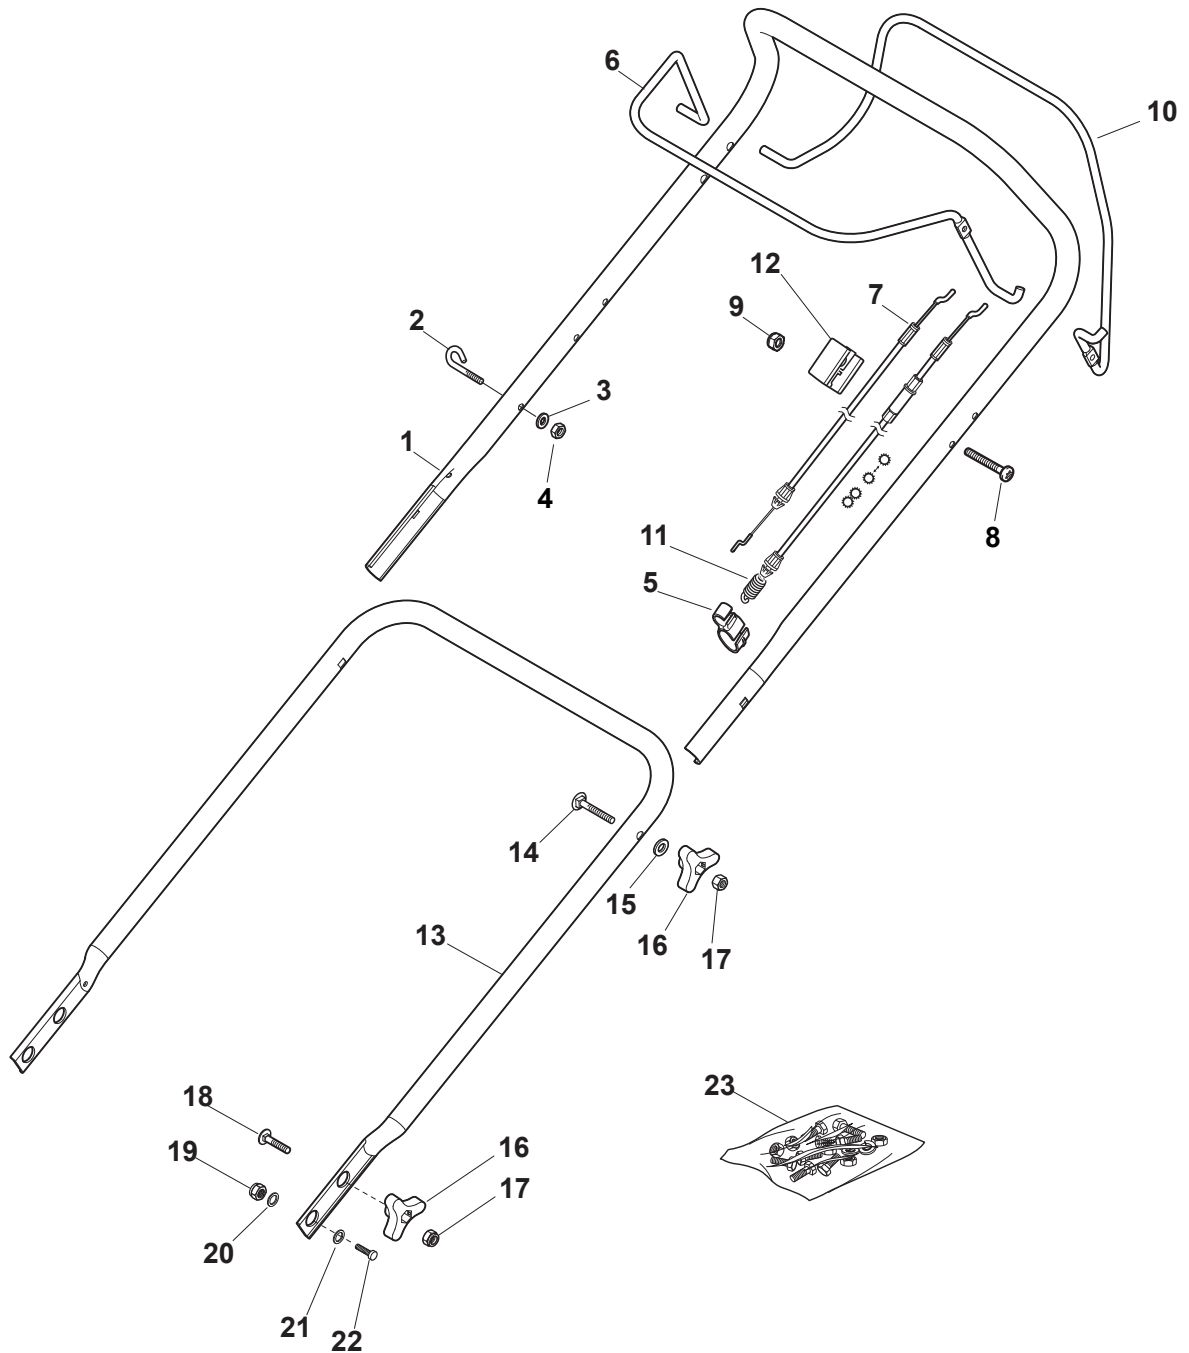

Fig.	Q.ty	Part No	Description	Notes
1	1	381006739/1	Handle, Upper Part	Black without Sponge
1	1	381006745/1	Handle, Upper Part With Sponge Handgrip	Black with Sponge
1	1	381006753/0	Handle, Upper Part Yellow	Yellow without Sponge
1	1	381006754/0	Handle, Upper Part Yellow	Yellow with Sponge
1	1	381006787/0	Handle, Upper Part	Black without Sponge - TRE Models
1	1	381007571/0	Handle, Upper Part	Black with Sponge - Variator
1	1	381007601/0	Handle, Upper Part	Yellow with Sponge - TRE Models
1	1	381007606/0	Handle, Upper Part	Yellow with Sponge - Variator
2	1	122430313/0	Guide Spring	
3	1	112521330/0	Washer	
4	1	112154510/0	Nut	
5	1	118390020/0	Conduit Clip	
6	1	181003363/1	Lever, Engine Brake Black	Black
6	1	381003365/0	Lever, Engine Brake Yellow	Yellow
6	1	381003376/0	Lever, Engine Brake Red	Red
7	1	181030087/0	Cable, Thread Engine Brake	For B&S 775 IS
7	1	181030088/0	Cable, Thread Engine Brake	For B&S 675 IS
8	1	112727783/0	Screw	
9	1	112154510/0	Nut	
10	1	181003364/0	Drive Control Lever	Black
10	1	381003366/0	Lever, Driving Yellow	Yellow
11	1	381030104/0	Clutch Cable	
12	1	322551640/0	Plate	
13	1	381006785/0	Handle Lower Part	Black
13	1	381007538/0	Handle, Lower Part Yellow	Yellow
14	2	112819110/0	Screw	
15	2	122671651/0	Washer	
16	2	122399900/0	Black Knob	
17	2	112293200/0	Nut	
18	2	112818900/0	Screw	
19	2	112155000/0	Nut	
20	2	112521350/0	Washer	
21	2	112369500/0	Elastic Washer	
22	2	112760605/0	Screw	
23	1	381008730/0	Outfit	Black