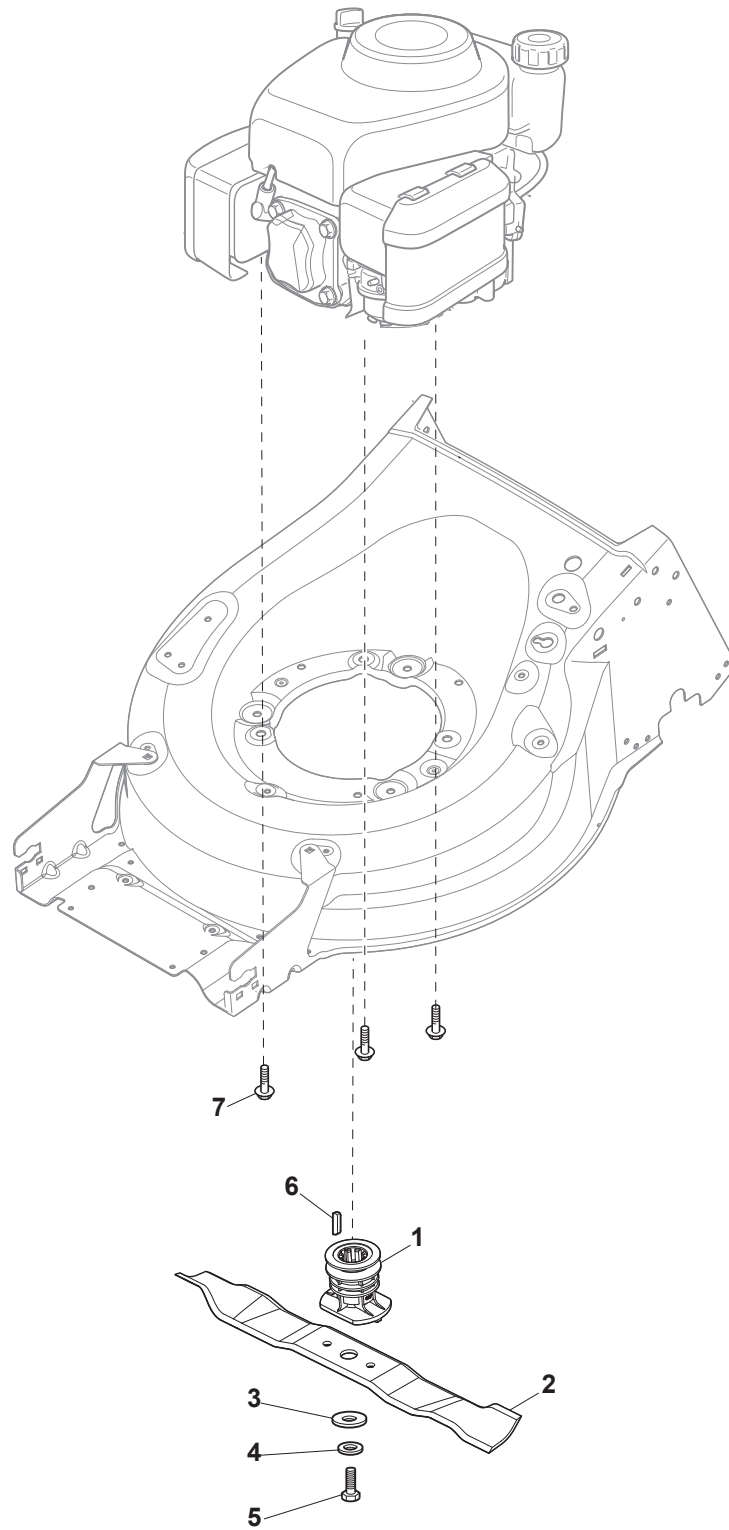

Fig.	Q.ty	Part No	Description	Notes
1	1	122465607/3	Hub With Pulley, Crankshaft Ø 22.2	for GGP and B&S Engines
1	1	122465608/2	Hub With Pulley, Crankshaft Ø 25	for HONDA Engines
1	1	122465638/1	Hub With Pulley, Crankshaft Ø 22.2	for B&S 675E-750-850 Engines
2	1	181004366/2	Blade	
3	1	122160400/0	Elastic Disc	
4	1	322680021/0	Washer	
5	1	112735698/0	Screw	for GGP-B&S-HONDA Engines
5	1	112736815/0	Screw	for B&S 675E-750-850 Engines
6	1	112139100/0	Feather, Crankshaft Ø 22,2	for GGP and B&S Engines
6	1	112139150/0	Feather, Crankshaft Ø 25	for HONDA Engines
7	3	112735108/1	Screw	for GGP-B&S-HONDA Engines
7	3	112735109/2	Screw	for GGP 100 Engine