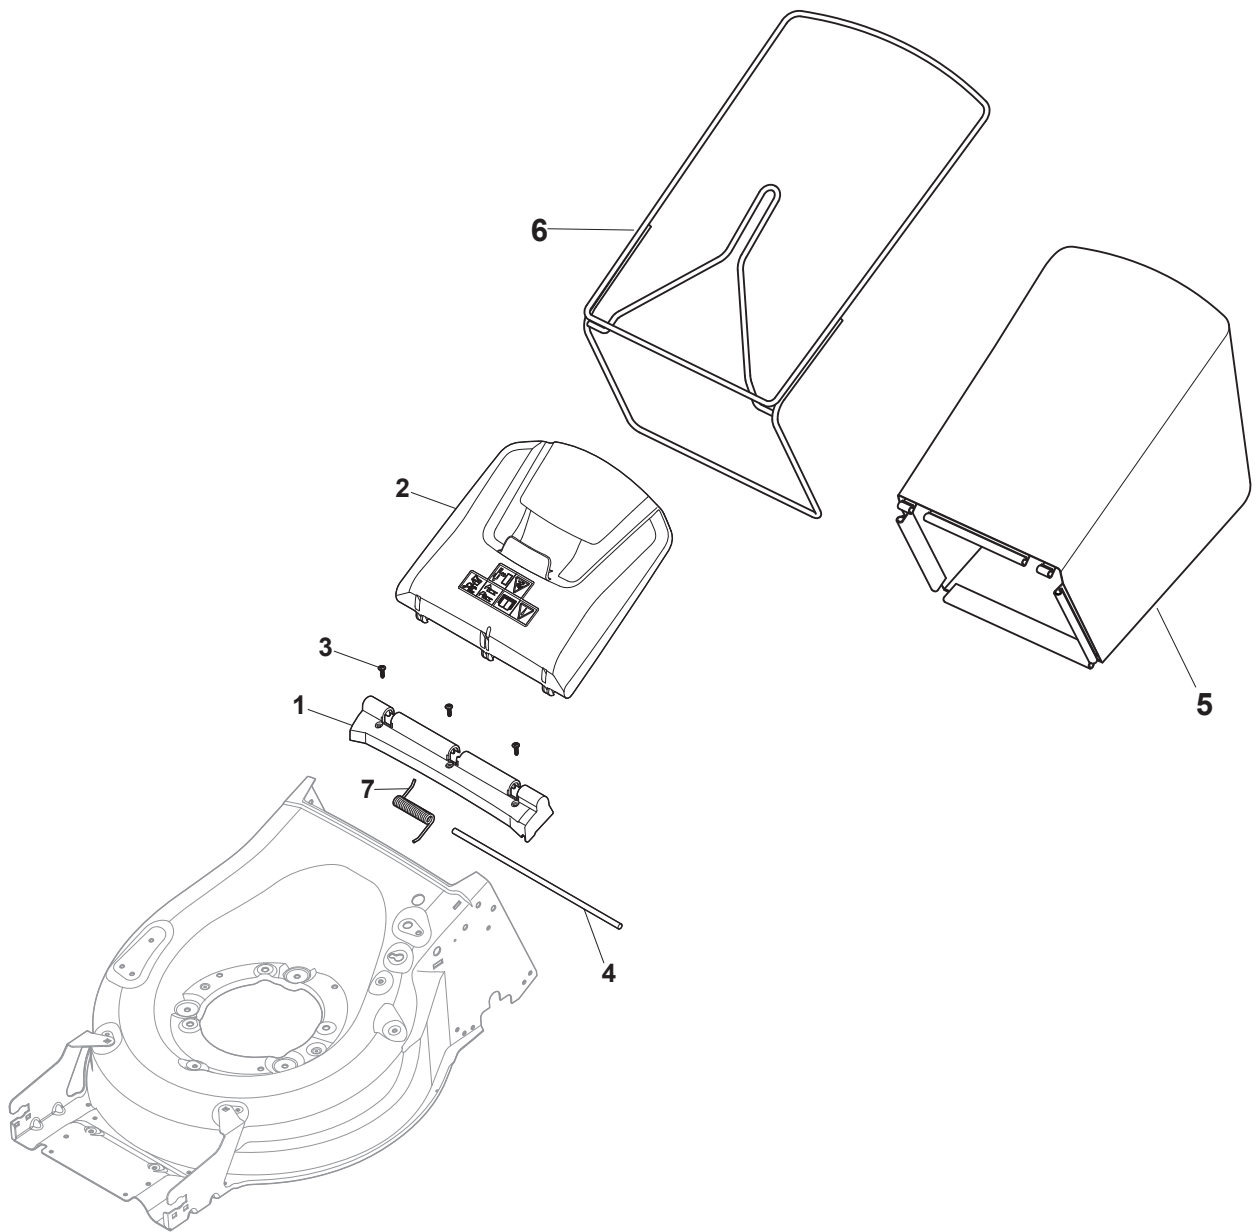

Fig.	Q.ty	Part No	Description	Notes
1	1	122465607/3	Hub With Pulley, Crankshaft Ø 22.2	for GGP and B&S Engines
1	1	122465608/2	Hub With Pulley, Crankshaft Ø 25	for HONDA Engines
1	1	122465638/1	Hub With Pulley, Crankshaft Ø 22.2	for B&S 675E-750-850 Engines
2	1	181004366/2	Blade	
3	1	122160400/0	Elastic Disc	
4	1	322680021/0	Washer	
5	1	112735698/0	Screw	for GGP-B&S-HONDA Engines
5	1	112736815/0	Screw	for B&S 675E-750-850 Engines
6	1	112139100/0	Feather, Crankshaft Ø 22,2	for GGP and B&S Engines
6	1	112139150/0	Feather, Crankshaft Ø 25	for HONDA Engines
7	3	112735108/1	Screw	for GGP-B&S-HONDA Engines
7	3	112735109/2	Screw	for GGP 100 Engine