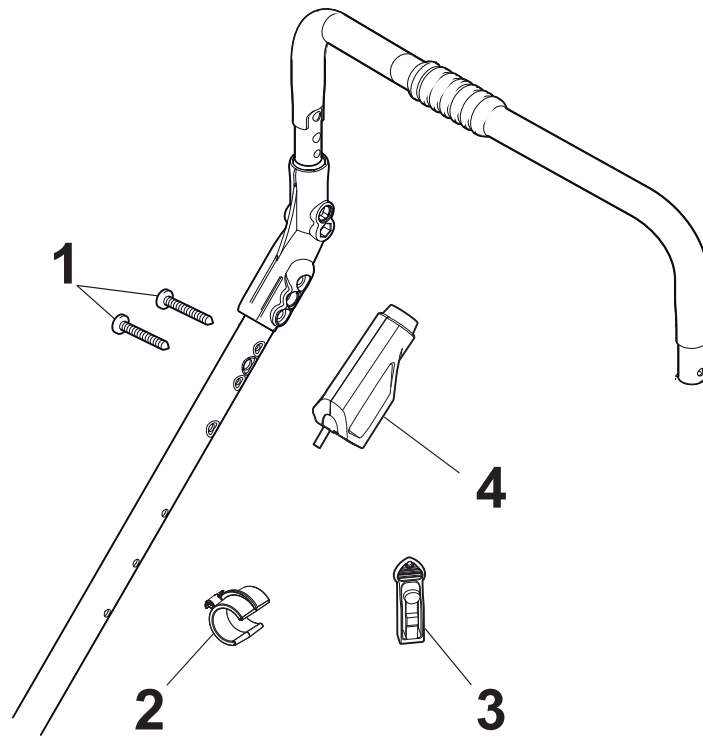

Fig.	Q.ty	Part No	Description	Notes
1	2	112728702/0	Screw	
2	1	112728691/0	Screw	
3	1	322722801/0	Starting Block Outer Half-Bearing	
4	1	118450051/0	Switch	
5	1	322722800/0	Starting Block Inner Half-Bearing	
6	1	118204120/1LC	Battery Charger	CE plug
6	1	118204121/1LC	Battery Charger	Uk plug
6	1	118204136/0	Battery Charger	CE plugg with B&S IS
6	1	118204137/0	Battery Charger	UK plugg with B&S IS
7	1	133320022/0	Fastpoint Clamp Art.0384.Aa01	
8	1	118204196/0	Cable, Start	
10	1	118390021/0	Conduit Clip	
11	1	322109533/0	Battery Holder	
12	1	118120052/0	Battery	
13	1	112728706/0	Screw	
14	1	325160039/0	Spacer	

Fig.	Q.ty	Part No	Description	Notes
1	1	112728702/0	Screw	without Varietor
1	1	112728300/0	Screw	with Varietor
2	1	133320022/0	Fastpoint Clamp Art.0384.Aa01	
3	1	322076570/1	Battery Safety Key	
4	1	381600400/0	Switch	Cable Lenght L= 1120
4	1	381600401/0	Switch	Cable Lenght L= 920
5	1	118120061/0	Battery	
6	1	118204136/0	Battery Charger	CE plugg
6	1	118204137/0	Battery Charger	UK plugg