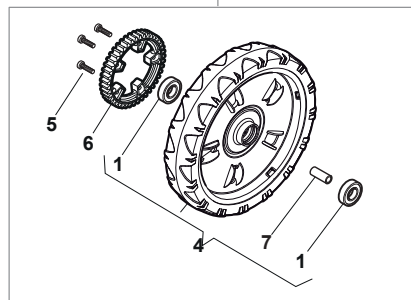

Fig.	Q.ty	Part No	Description	Notes
1	2	112728702/0	Screw	
2	1	112728691/0	Screw	
3	1	322722801/0	Starting Block Outer Half-Bearing	
4	1	118450051/0	Switch	
5	1	322722800/0	Starting Block Inner Half-Bearing	
6	1	118204120/1LC	Battery Charger	CE plug
6	1	118204121/1LC	Battery Charger	Uk plug
6	1	118204136/0	Battery Charger	CE plugg with B&S IS
6	1	118204137/0	Battery Charger	UK plugg with B&S IS
7	1	133320022/0	Fastpoint Clamp Art.0384.Aa01	
8	1	118204196/0	Cable, Start	
10	1	118390021/0	Conduit Clip	
11	1	322109533/0	Battery Holder	
12	1	118120052/0	Battery	
13	1	112728706/0	Screw	
14	1	325160039/0	Spacer	

Fig.	Q.ty	Part No	Description	Notes
1	1	112728702/0	Screw	without Varietor
1	1	112728300/0	Screw	with Varietor
2	1	133320022/0	Fastpoint Clamp Art.0384.Aa01	
3	1	322076570/1	Battery Safety Key	
4	1	381600400/0	Switch	Cable Lenght L= 1120
4	1	381600401/0	Switch	Cable Lenght L= 920
5	1	118120061/0	Battery	
6	1	118204136/0	Battery Charger	CE plugg
6	1	118204137/0	Battery Charger	UK plugg

Bushing - Ø180

Ball Bearing - Ø180

Bushing - Ø240

Ball Bearing - Ø240

Fig.	Q.ty	Part No	Description	Notes
1	6	112728706/0	Screw	
2	2	381007462/1	Wheel	
3	8	322042064/0	Bushing	
4	2	381007442/1	Wheel - Short Hub	
5	2	381007466/1	Wheel	
6	2	381007445/1	Wheel - Short Hub	
7	2	381007463/1	Wheel	
8	8	119216035/0	Bearing	
9	2	381007448/1	Wheel - Short Hub	
10	2	381007467/1	Wheel	
11	2	381007455/1	Wheel - Short Hub	
12	2	322120117/0	Wheels Crown Ø240	
13	2	122170848/0	Spacer	

Ball Bearing Ø200 - Wheels NTD

Ball Bearing Ø280 - Wheels NTD

Fig.	Q.ty	Part No	Description	Notes
1	8	119216035/0	Bearing	
2	4	381007416/2	Wheel	
4	2	381007417/2	Wheel	
5	6	112728706/0	Screw	
6	2	322120115/0	Wheels Crown	
7	2	122170845/0	Spacer	