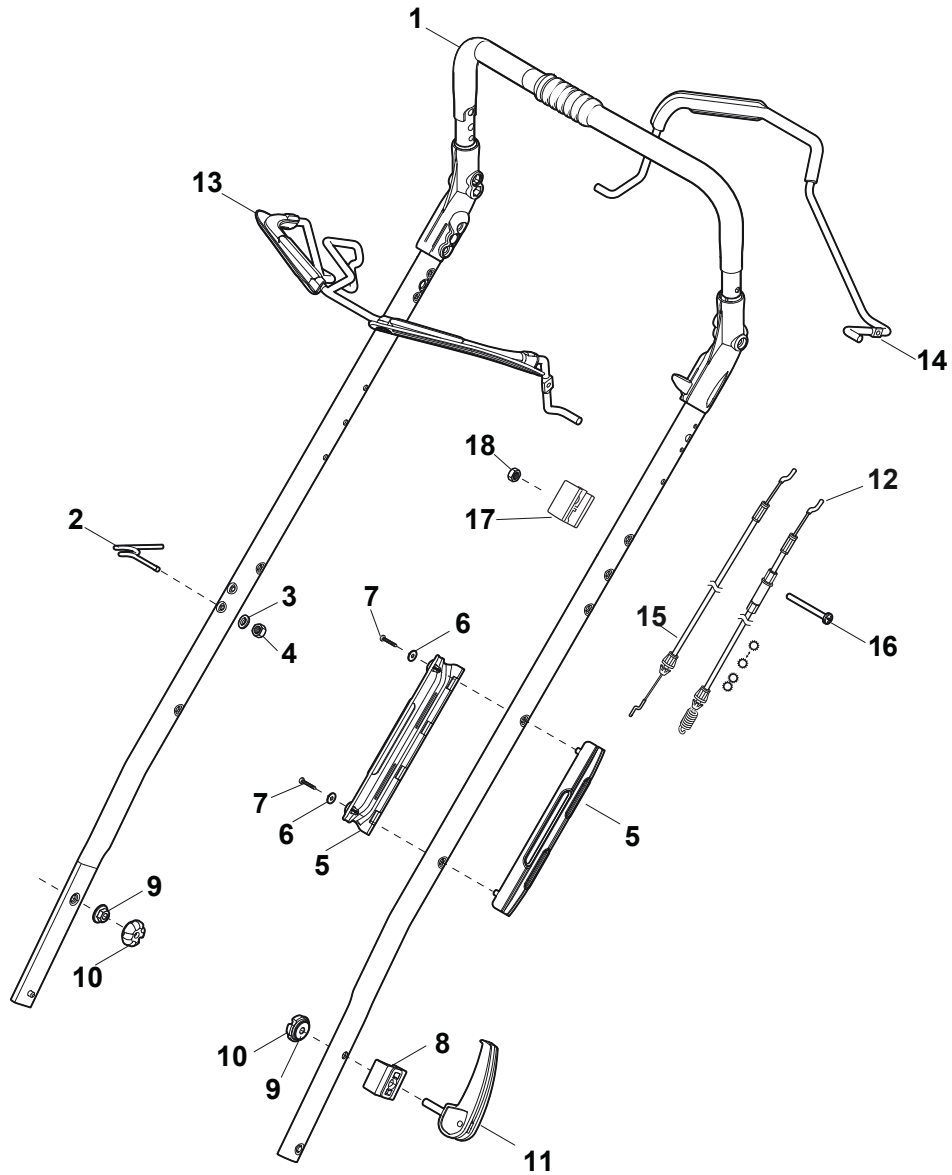

Fig.	Q.ty	Part No	Description	Notes
1	1	381006739/1	Handle, Upper Part	Black without Sponge
1	1	381006745/1	Handle, Upper Part With Sponge Handgrip	Black with Sponge
1	1	381006753/0	Handle, Upper Part Yellow	Yellow without Sponge
1	1	381006754/0	Handle, Upper Part Yellow	Yellow with Sponge
1	1	381006787/0	Handle, Upper Part	Black without Sponge - TRE Models
1	1	381007571/0	Handle, Upper Part	Black with Sponge - Variator
2	1	122430313/0	Guide Spring	
3	1	112521330/0	Washer	
4	1	112154510/0	Nut	
5	1	118390020/0	Conduit Clip	
6	1	181003363/1	Lever, Engine Brake Black	Black
6	1	381003365/0	Lever, Engine Brake Yellow	Yellow
7	1	181030087/0	Cable, Thread Engine Brake	For B&S 775 IS
7	1	181030088/0	Cable, Thread Engine Brake	For B&S 675 IS
8	1	112727783/0	Screw	
9	1	112154510/0	Nut	
10	1	181003364/0	Drive Control Lever	Black
10	1	381003366/0	Lever, Driving Yellow	Yellow
11	1	381030104/0	Clutch Cable	
12	1	181005537/0	Throttle Cable	
13	1	381006785/0	Handle Lower Part	Black
13	1	381007538/0	Handle, Lower Part Yellow	Yellow
14	2	112819110/0	Screw	
15	2	122671651/0	Washer	
16	2	122399900/0	Black Knob	
17	2	112293200/0	Nut	
18	2	112818900/0	Screw	
19	2	112155000/0	Nut	
20	2	112521350/0	Washer	
21	2	112369500/0	Elastic Washer	
22	2	112760605/0	Screw	
23	1	381008730/0	Outfit	Black