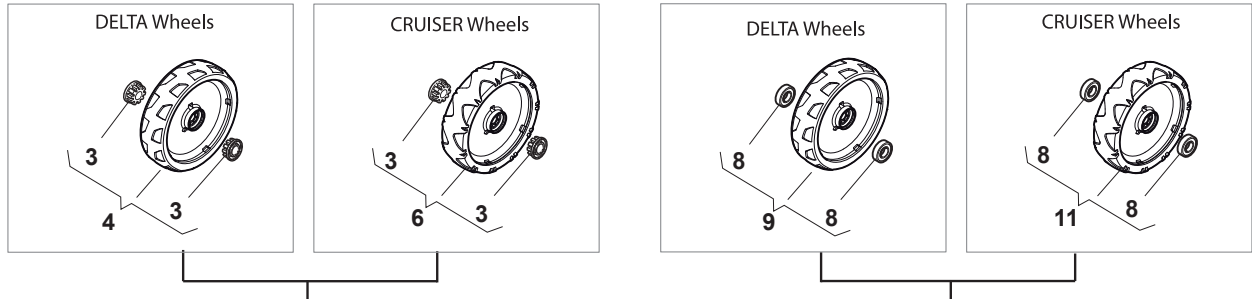

Bushing - Ø180

Ball Bearing - Ø180

Bushing - Ø240

Ball Bearing - Ø240

Fig.	Q.ty	Part No	Description	Notes
1	6	112728706/0	Screw	
2	2	381007462/1	Wheel	
3	8	322042064/0	Bushing	
4	2	381007442/1	Wheel - Short Hub	
5	2	381007466/1	Wheel	
6	2	381007445/1	Wheel - Short Hub	
7	2	381007463/1	Wheel	
8	8	119216035/0	Bearing	
9	2	381007448/1	Wheel - Short Hub	
10	2	381007467/1	Wheel	
11	2	381007455/1	Wheel - Short Hub	
12	2	322120117/0	Wheels Crown Ø240	
13	2	122170848/0	Spacer