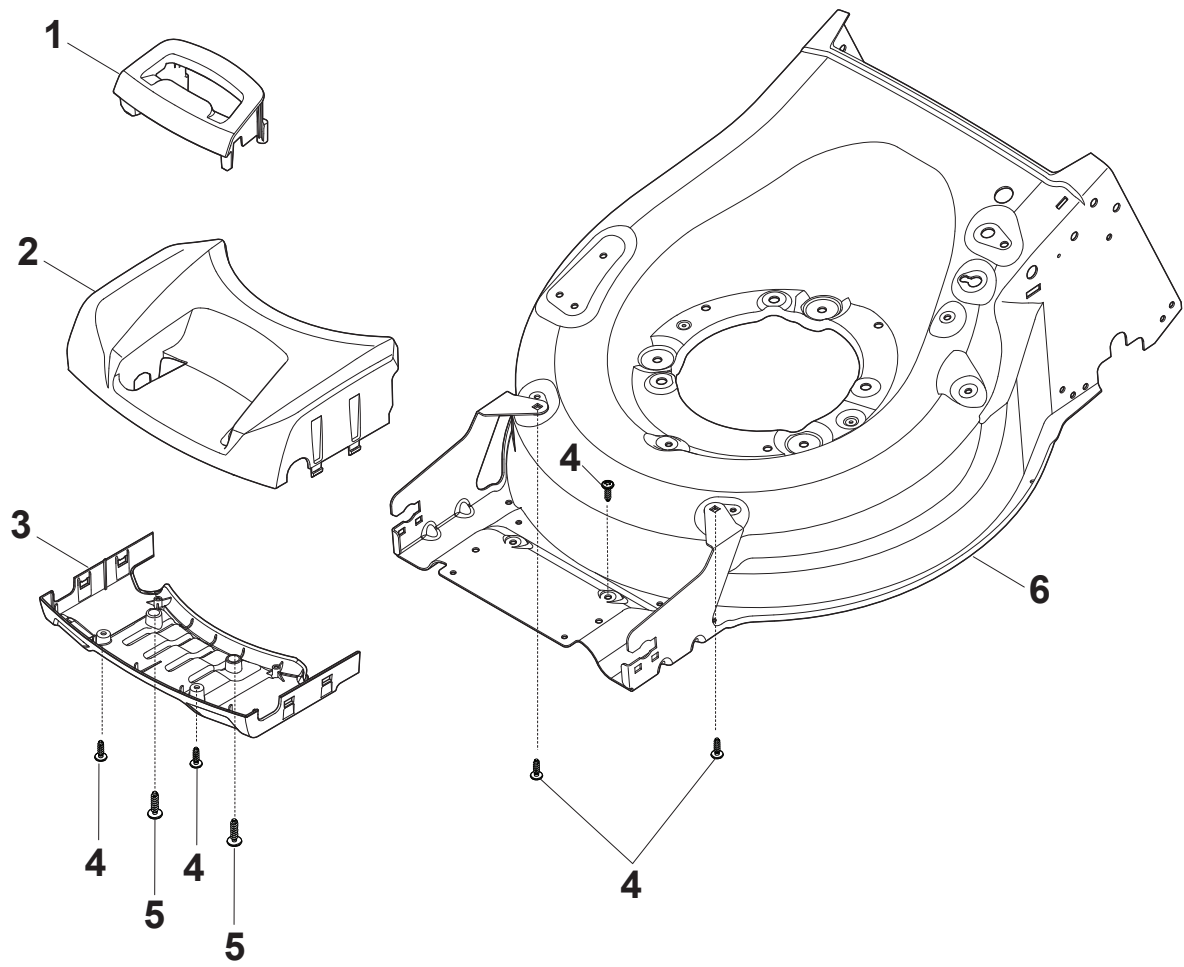

THIS INFORMATION IS NOT INTENDED FOR SALE OR RESALE, AND THIS NOTICE MUST REMAIN ON ALL COPIES.

Fig.	Q.ty	Part No	Description	Notes
1	1	322055262/0	Lower Cover	
2	1	322055263/0	Upper Cover	
3	1	322602026/0	Button	
4	5	112728699/0	Screw	
5	1	125943004/0	Screw	
6	1	122450477/0	Spring	
7	1	322981471/1	Plate	
8	5	112728697/0	Screw	
9	1	322602027/0	Lens	
10	1	322602028/0	Visualizer	
11	1	112154510/0	Nut	
12	1	112523040/0	Washer	
13	1	122517873/0	Pin	
14	1	381003475/1	Lever, Height Adjustment	
15	1	322778475/0	Bracket	
16	1	112815270/0	Screw	
17	1	122450480/0	Spring	
18	2	322545152/0	Plate	
19	4	112728697/0	Screw	
20	1	322778477/0	Bracket	
21	1	181003116/0	Gear Box	
23	1	381302885/0	Front Wheel Axle	
24	1	381302889/0	Rear Wheel Axle	
25	1	322806647/0	Bracket	
26	2	119216035/0	Bearing	
27	1	122570134/0	Left Pinion	
28	1	122570133/0	Right Pinion	
29	4	112608600/0	Seeger	
30	2	122753000/0	Pin	
31	1	381002045/0	Wheels Control Rod	
32	2	122519823/0	Pin	
33	2	322785305/1	Support	
34	4	112728697/0	Screw	
35	2	112436051/0	Plate	
36	1	112645708/0	Pin	
37	2	322600247/0	Protection, Wheel	Not for DELTA Wheels
38	2	322600208/0	Protection, Wheel	
41	2	112523050/0	Washer	
42	1	135064005/0	Belt	
43	5	112728704/1	Screw	
44	1	112674550/0	Screw	
45	2	112154210/0	Nut	
46	1	122671656/0	Washer	
47	2	112792611/0	Screw	
48	2	112689500/0	Screw	
49	1	322806649/0	Bracket	
50	1	322608567/0	Axle	
51	2	112735120/0	Screw	
60	1	122601914/0	Pulley	
61	1	122601915/0	Pulley	
62	1	122601932/0	Pulley	