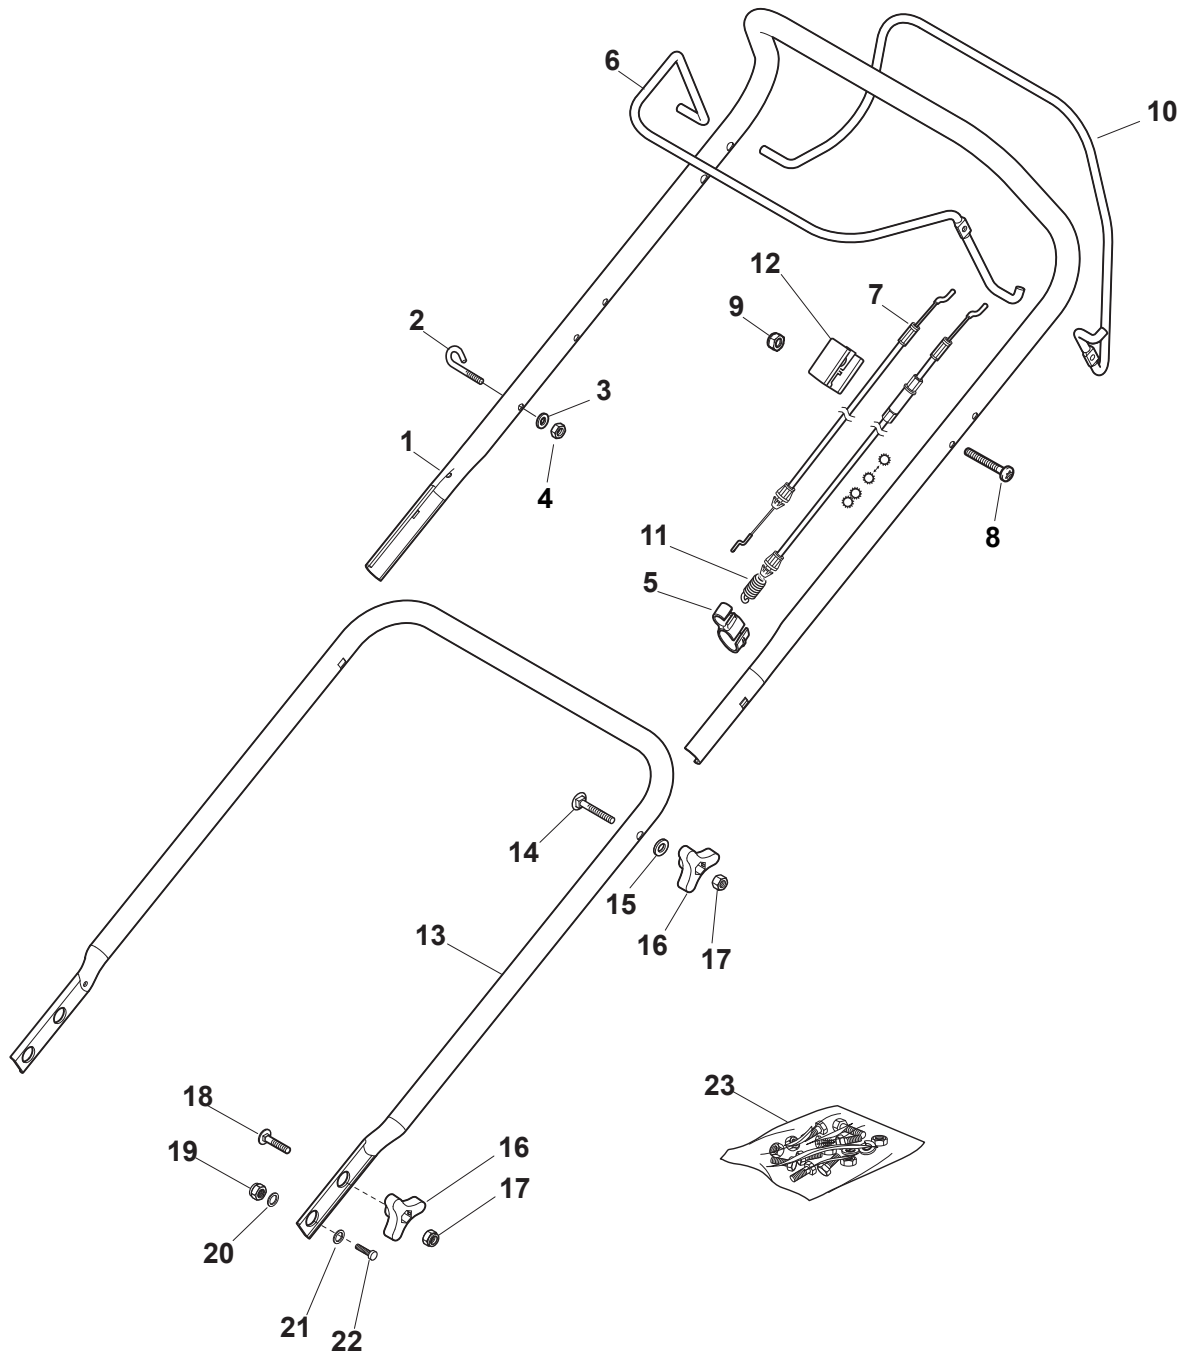

Fig.	Q.ty	Part No	Description	Notes
1	1	381006739/1	Handle, Upper Part	Black without Sponge
1	1	381006745/1	Handle, Upper Part With Sponge Handgrip	Black with Sponge
1	1	381006753/0	Handle, Upper Part Yellow	Yellow without Sponge
1	1	381006754/0	Handle, Upper Part Yellow	Yellow with Sponge
1	1	381006787/0	Handle, Upper Part	Black without Sponge - TRE Models
1	1	381007571/0	Handle, Upper Part	Black with Sponge - Variator
1	1	381007601/0	Handle, Upper Part	Yellow with Sponge - TRE Models
1	1	381007606/0	Handle, Upper Part	Yellow with Sponge - Variator
2	1	122430313/0	Guide Spring	
3	1	112521330/0	Washer	
4	1	112154510/0	Nut	
5	1	118390020/0	Conduit Clip	
6	1	181003363/1	Lever, Engine Brake Black	Black
6	1	381003365/0	Lever, Engine Brake Yellow	Yellow
6	1	381003376/0	Lever, Engine Brake Red	Red
7	1	181030087/0	Cable, Thread Engine Brake	For B&S 775 IS
7	1	181030088/0	Cable, Thread Engine Brake	For B&S 675 IS
8	1	112727783/0	Screw	
9	1	112154510/0	Nut	
10	1	181003364/0	Drive Control Lever	Black
10	1	381003366/0	Lever, Driving Yellow	Yellow
11	1	381030104/0	Clutch Cable	
12	1	322551640/0	Plate	
13	1	381006785/0	Handle Lower Part	Black
13	1	381007538/0	Handle, Lower Part Yellow	Yellow
14	2	112819110/0	Screw	
15	2	122671651/0	Washer	
16	2	122399900/0	Black Knob	
17	2	112293200/0	Nut	
18	2	112818900/0	Screw	
19	2	112155000/0	Nut	
20	2	112521350/0	Washer	
21	2	112369500/0	Elastic Washer	
22	2	112760605/0	Screw	
23	1	381008730/0	Outfit	Black