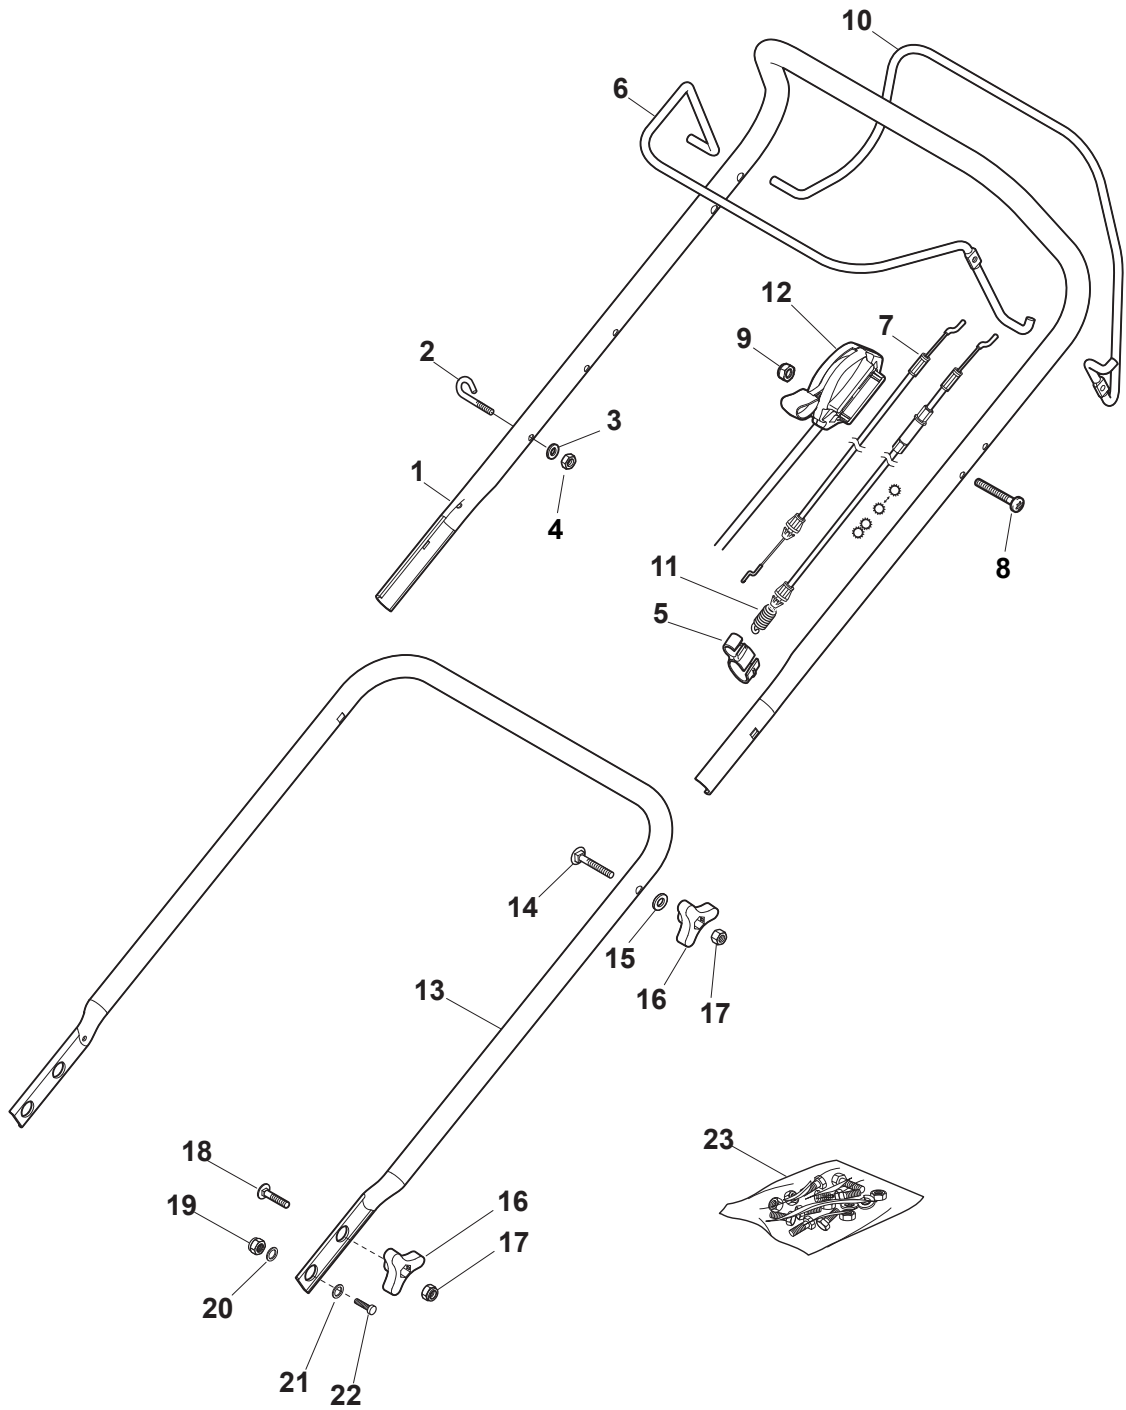

Fig.	Q.ty	Part No	Description	Notes
1	1	381006739/1	Handle, Upper Part	Black without Sponge
1	1	381006745/1	Handle, Upper Part With Sponge Handgrip	Black with Sponge
1	1	381006753/0	Handle, Upper Part Yellow	Yellow without Sponge
1	1	381006754/0	Handle, Upper Part Yellow	Yellow with Sponge
1	1	381006787/0	Handle, Upper Part	Black without Sponge - TRE Models
1	1	381007571/0	Handle, Upper Part	Black with Sponge - Variator
2	1	122430313/0	Guide Spring	
3	1	112521330/0	Washer	
4	1	112154510/0	Nut	
5	1	118390020/0	Conduit Clip	
6	1	181003363/1	Lever, Engine Brake Black	Black
6	1	381003365/0	Lever, Engine Brake Yellow	Yellow
7	1	181030053/0	Cable, Thread Engine Brake	For B&S 675 and GGP 160/ES
7	1	181030054/0	Cable, Thread Engine Brake	For WBE 140 Engine
7	1	181030057/0	Cable, Thread Engine Brake	For B&S 675E
7	1	181030070/0	Cable, Thread Engine Brake	For B&S 625E675EXI-850 Engine
7	1	181030087/0	Cable, Thread Engine Brake	For B&S 750-775 Engine
7	1	181030088/0	Cable, Thread Engine Brake	For B&S 550E-625E-675 Engine
7	1	181030088/0	Cable, Thread Engine Brake	For Honda Engine MP1 504
8	1	112727788/0	Screw	
9	1	112154510/0	Nut	
10	1	181003364/0	Drive Control Lever	Black
10	1	381003366/0	Lever, Driving Yellow	Yellow
11	1	381030104/0	Clutch Cable	
12	1	181005537/0	Throttle Cable	
13	1	381006785/0	Handle Lower Part	Black
13	1	381007538/0	Handle, Lower Part Yellow	Yellow
14	2	112819110/0	Screw	
15	2	122671651/0	Washer	
16	2	122399900/0	Black Knob	
17	2	112293200/0	Nut	
18	2	112818900/0	Screw	
19	2	112155000/0	Nut	
20	2	112521350/0	Washer	
21	2	112369500/0	Elastic Washer	
22	2	112760605/0	Screw	
23	1	381008730/0	Outfit