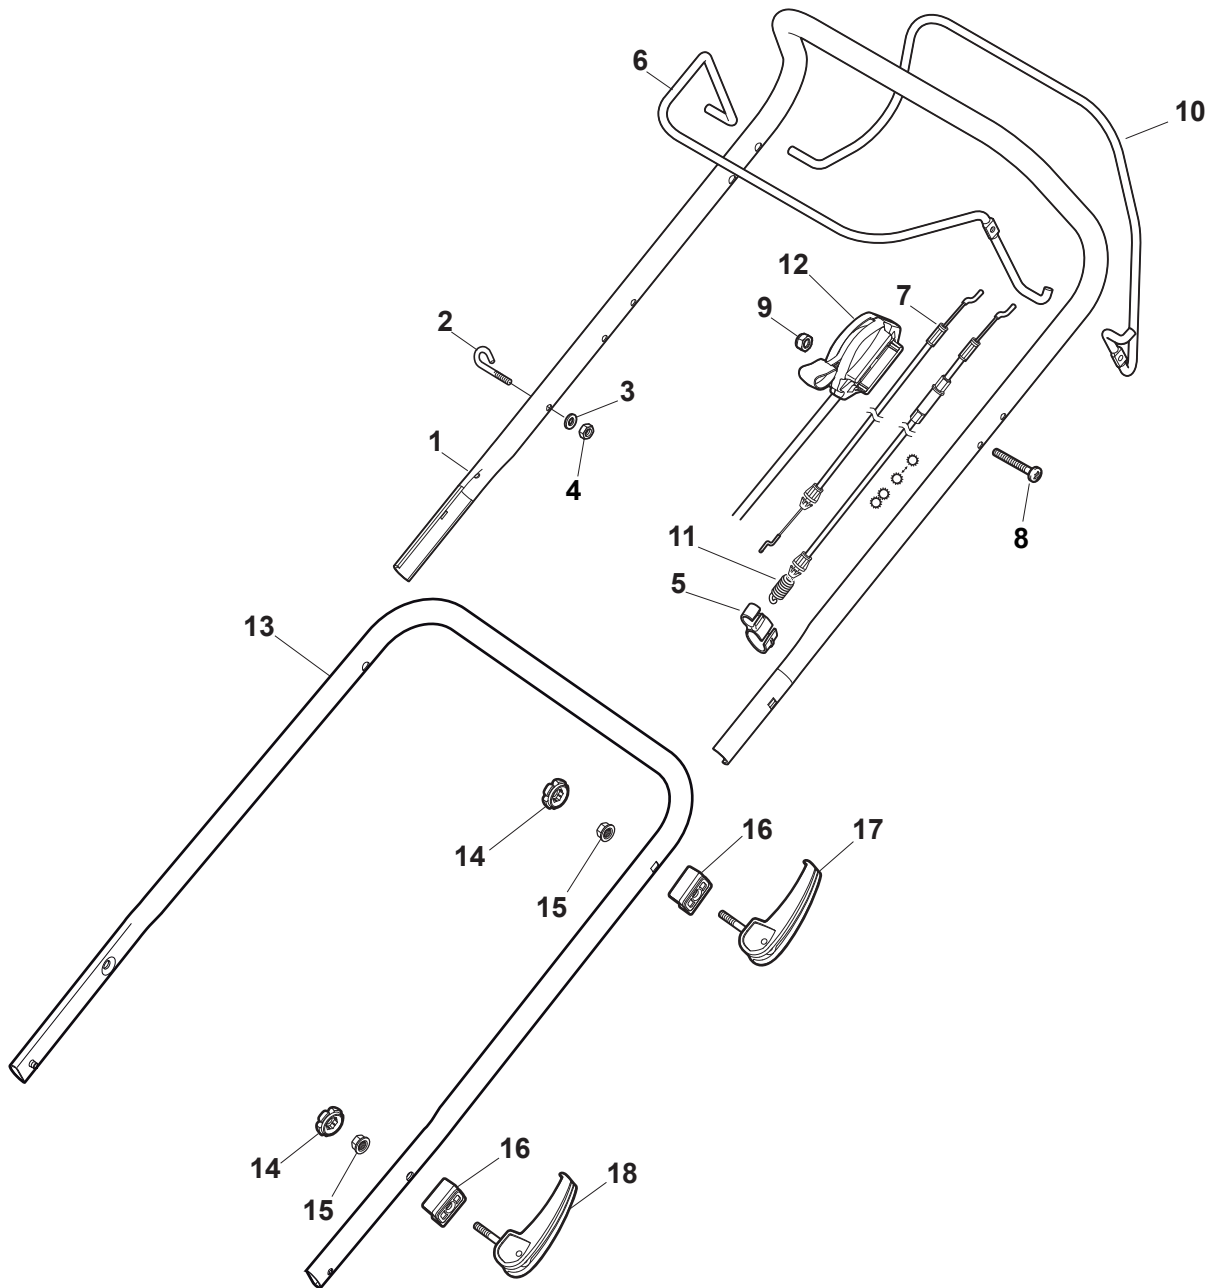

Fig.	Q.ty	Part No	Description	Notes
1	1	381006739/1	Handle, Upper Part	Black without Sponge
1	1	381006745/1	Handle, Upper Part With Sponge Handgrip	Black with Sponge
1	1	381006753/0	Handle, Upper Part Yellow	Yellow without Sponge
1	1	381006754/0	Handle, Upper Part Yellow	Yellow with Sponge
1	1	381006787/0	Handle, Upper Part	Black without Sponge - TRE Models
1	1	381007601/0	Handle, Upper Part	Yellow with Sponge - TRE Models
1	1	381007571/0	Handle, Upper Part	Black with Sponge - Variator
1	1	381007606/0	Handle, Upper Part	Yellow with Sponge - Variator
2	1	122430313/0	Guide Spring	
3	1	112521330/0	Washer	
4	1	112154510/0	Nut	
5	1	118390020/0	Conduit Clip	
6	1	181003363/1	Lever, Engine Brake Black	Black
6	1	381003365/0	Lever, Engine Brake Yellow	Yellow
6	1	381003376/0	Lever, Engine Brake Red	Red
7	1	181030057/0	Cable, Thread Engine Brake	For B&S 775 IS
7	1	181030106/0	Cable, Thread Engine Brake	For B&S 675 IS
8	1	112727783/0	Screw	
9	1	112154510/0	Nut	
10	1	181003364/0	Drive Control Lever	Black
10	1	381003366/0	Lever, Driving Yellow	Yellow
11	1	381030104/0	Clutch Cable	
12	1	322551640/0	Plate	
13	1	381007563/0	Lower Handle	Black
13	1	381007600/0	Lower Handle	Yellow
14	4	322399835/0	Knob	
15	4	122131750/0	Nut	
16	4	322680016/0	Washer	
17	2	381103350/0	Locking Handle Lever	Black
18	2	381003253/0	Locking Handle Lever	Black

Fig.	Q.ty	Part No	Description	Notes
1	2	112728702/0	Screw	
2	1	112728691/0	Screw	
3	1	322722801/0	Starting Block Outer Half-Bearing	
4	1	118450051/0	Switch	
5	1	322722800/0	Starting Block Inner Half-Bearing	
6	1	118204120/1LC	Battery Charger	CE plug
6	1	118204121/1LC	Battery Charger	Uk plug
6	1	118204136/0	Battery Charger	CE plugg with B&S IS
6	1	118204137/0	Battery Charger	UK plugg with B&S IS
7	1	133320022/0	Fastpoint Clamp Art.0384.Aa01	
8	1	118204196/0	Cable, Start	
10	1	118390021/0	Conduit Clip	
11	1	322109533/0	Battery Holder	
12	1	118120052/0	Battery	
13	1	112728706/0	Screw	
14	1	325160039/0	Spacer	