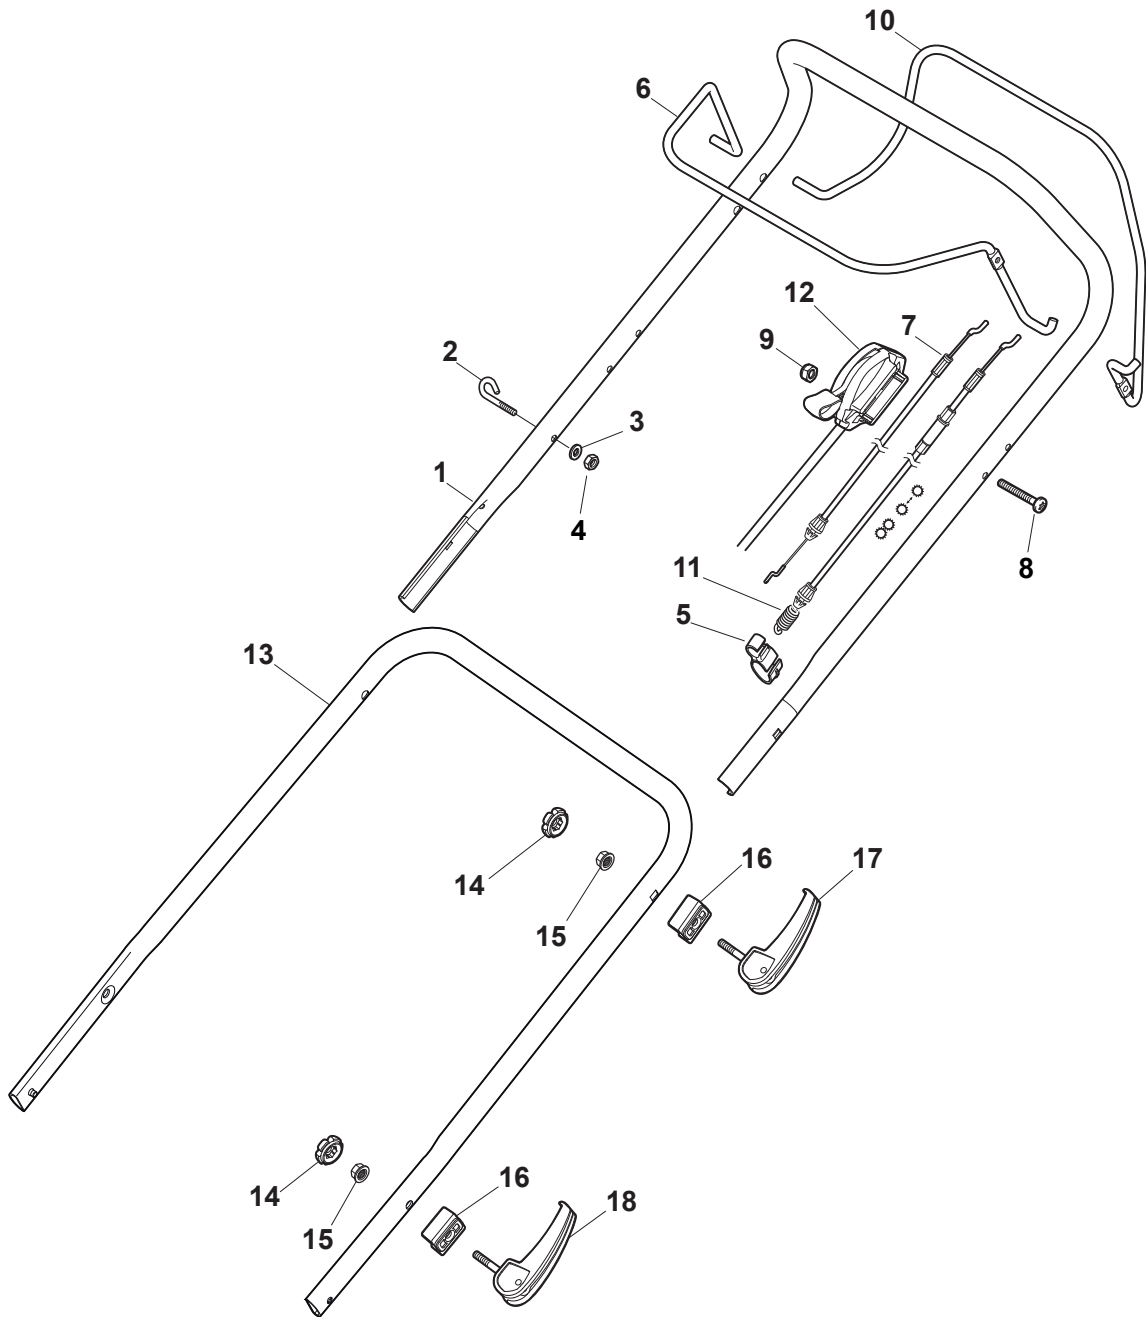

Fig.	Q.ty	Part No	Description	Notes
1	1	381007559/0	Handle, Upper Part	Black
2	1	122430313/0	Guide Spring	
3	1	112521330/0	Washer	
4	1	112154510/0	Nut	
5	1	322806644/0	Protection	without Variator
5	2	322806644/0	Protection	with Variator
6	2	112523000/1	Washer	without Variator
6	4	112523000/1	Washer	with Variator
7	2	112727812/0	Screw	without Variator
7	4	112727812/0	Screw	with Variator
8	2	322680017/0	Washer	
9	2	122131750/0	Nut	
10	2	322399835/0	Knob	
11	1	381003253/0	Locking Handle Lever	Black
12	1	381030108/0	Clutch Cable	
13	1	181003437/0	Lever, Engine Brake Black	
14	1	181003438/1	Drive Control Lever, Black	
15	1	181030053/0	Cable, Thread Engine Brake	For B&S 675EX - 675EX ES Engine
15	1	181030054/0	Cable, Thread Engine Brake	For WBE 140 Engine
15	1	181030070/0	Cable, Thread Engine Brake	For Honda-B&S 850-625-BS675E-675IS-W-BE0702 Engine
15	1	181030087/0	Cable, Thread Engine Brake	For B&S 750-750Es-775IS Engine
15	1	181030088/0	Cable, Thread Engine Brake	For B&S 500E-550E-625E-675E-675IS Engine
16	1	112727786/0	Screw	
17	1	112154510/0	Nut	
18	1	181005540/0	Throttle Cable	