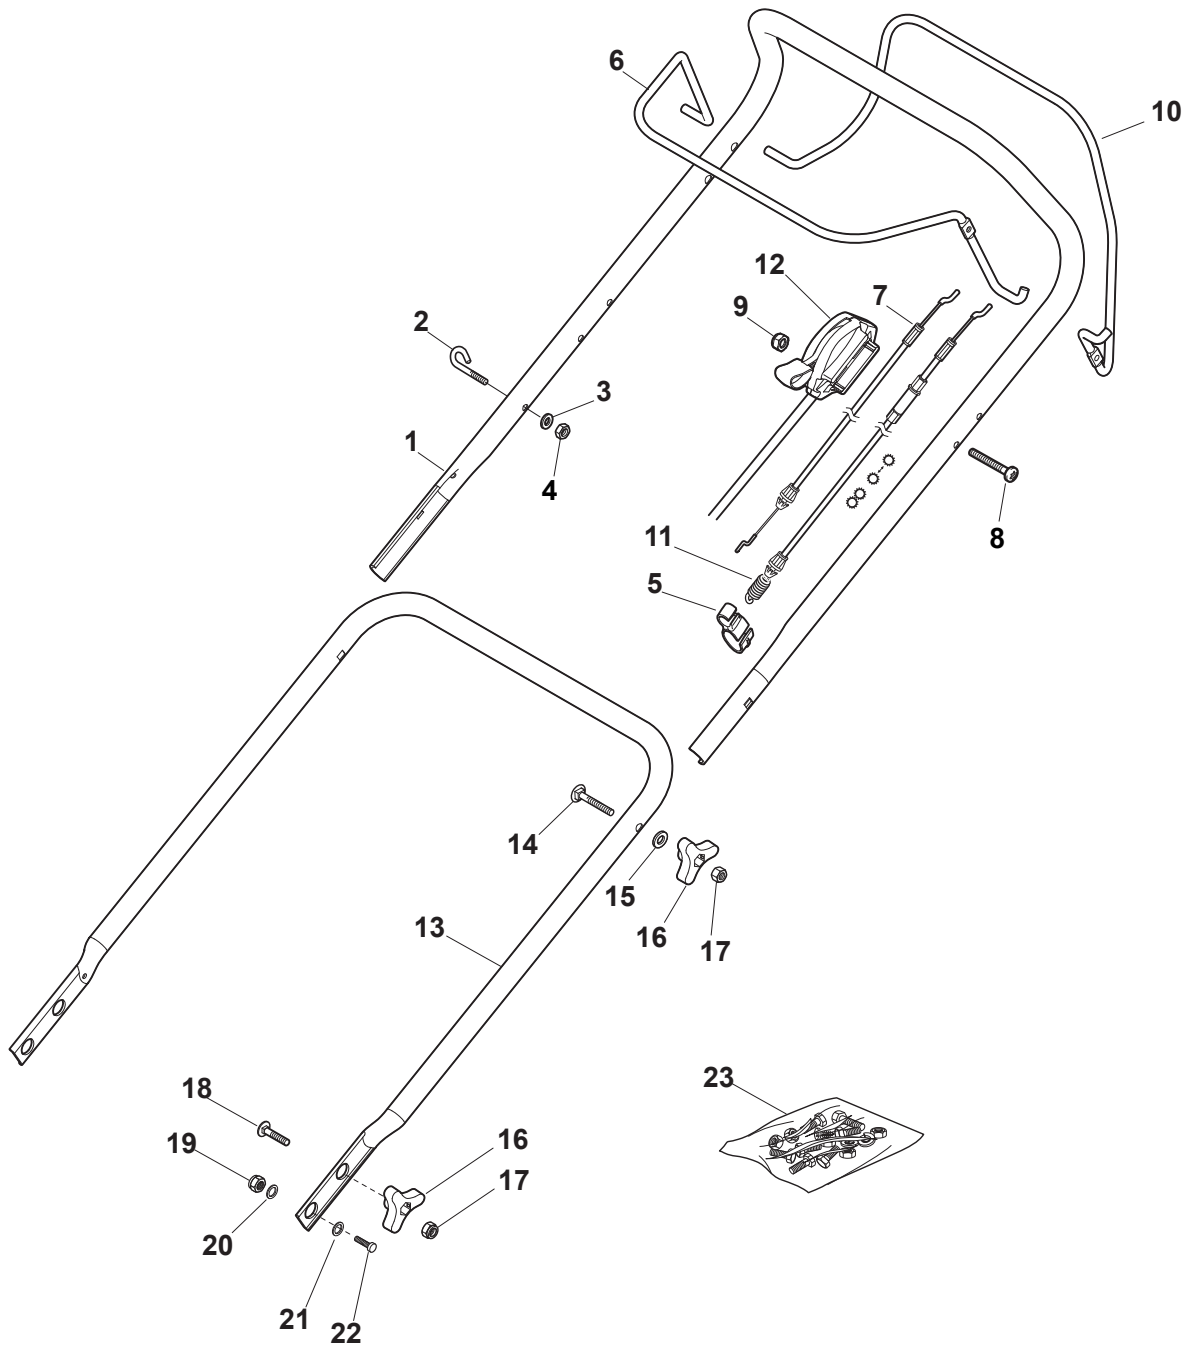

Fig.	Q.ty	Part No	Description	Notes
1	1	381006739/1	Handle, Upper Part	Black without Sponge
1	1	381006745/1	Handle, Upper Part With Sponge Handgrip	Black with Sponge
1	1	381006753/0	Handle, Upper Part Yellow	Yellow without Sponge
1	1	381006754/0	Handle, Upper Part Yellow	Yellow with Sponge
1	1	381006787/0	Handle, Upper Part	Black without Sponge - TRE Models
1	1	381007571/0	Handle, Upper Part	Black with Sponge - Variator
1	1	381007601/0	Handle, Upper Part	Yellow with Sponge - TRE Models
1	1	381007606/0	Handle, Upper Part	Yellow with Sponge - Variator
2	1	122430313/0	Guide Spring	
3	1	112521330/0	Washer	
4	1	112154510/0	Nut	
5	1	118390020/0	Conduit Clip	
6	1	181003363/1	Lever, Engine Brake Black	Black
6	1	381003365/0	Lever, Engine Brake Yellow	Yellow
6	1	381003376/0	Lever, Engine Brake Red	Red
7	1	181030087/0	Cable, Thread Engine Brake	For B&S 775 IS
7	1	181030088/0	Cable, Thread Engine Brake	For B&S 675 IS
8	1	112727783/0	Screw	
9	1	112154510/0	Nut	
10	1	181003364/0	Drive Control Lever	Black
10	1	381003366/0	Lever, Driving Yellow	Yellow
11	1	381030104/0	Clutch Cable	
12	1	322551640/0	Plate	
13	1	381006785/0	Handle Lower Part	Black
13	1	381007538/0	Handle, Lower Part Yellow	Yellow
14	2	112819110/0	Screw	
15	2	122671651/0	Washer	
16	2	122399900/0	Black Knob	
17	2	112293200/0	Nut	
18	2	112818900/0	Screw	
19	2	112155000/0	Nut	
20	2	112521350/0	Washer	
21	2	112369500/0	Elastic Washer	
22	2	112760605/0	Screw	
23	1	381008730/0	Outfit	Black