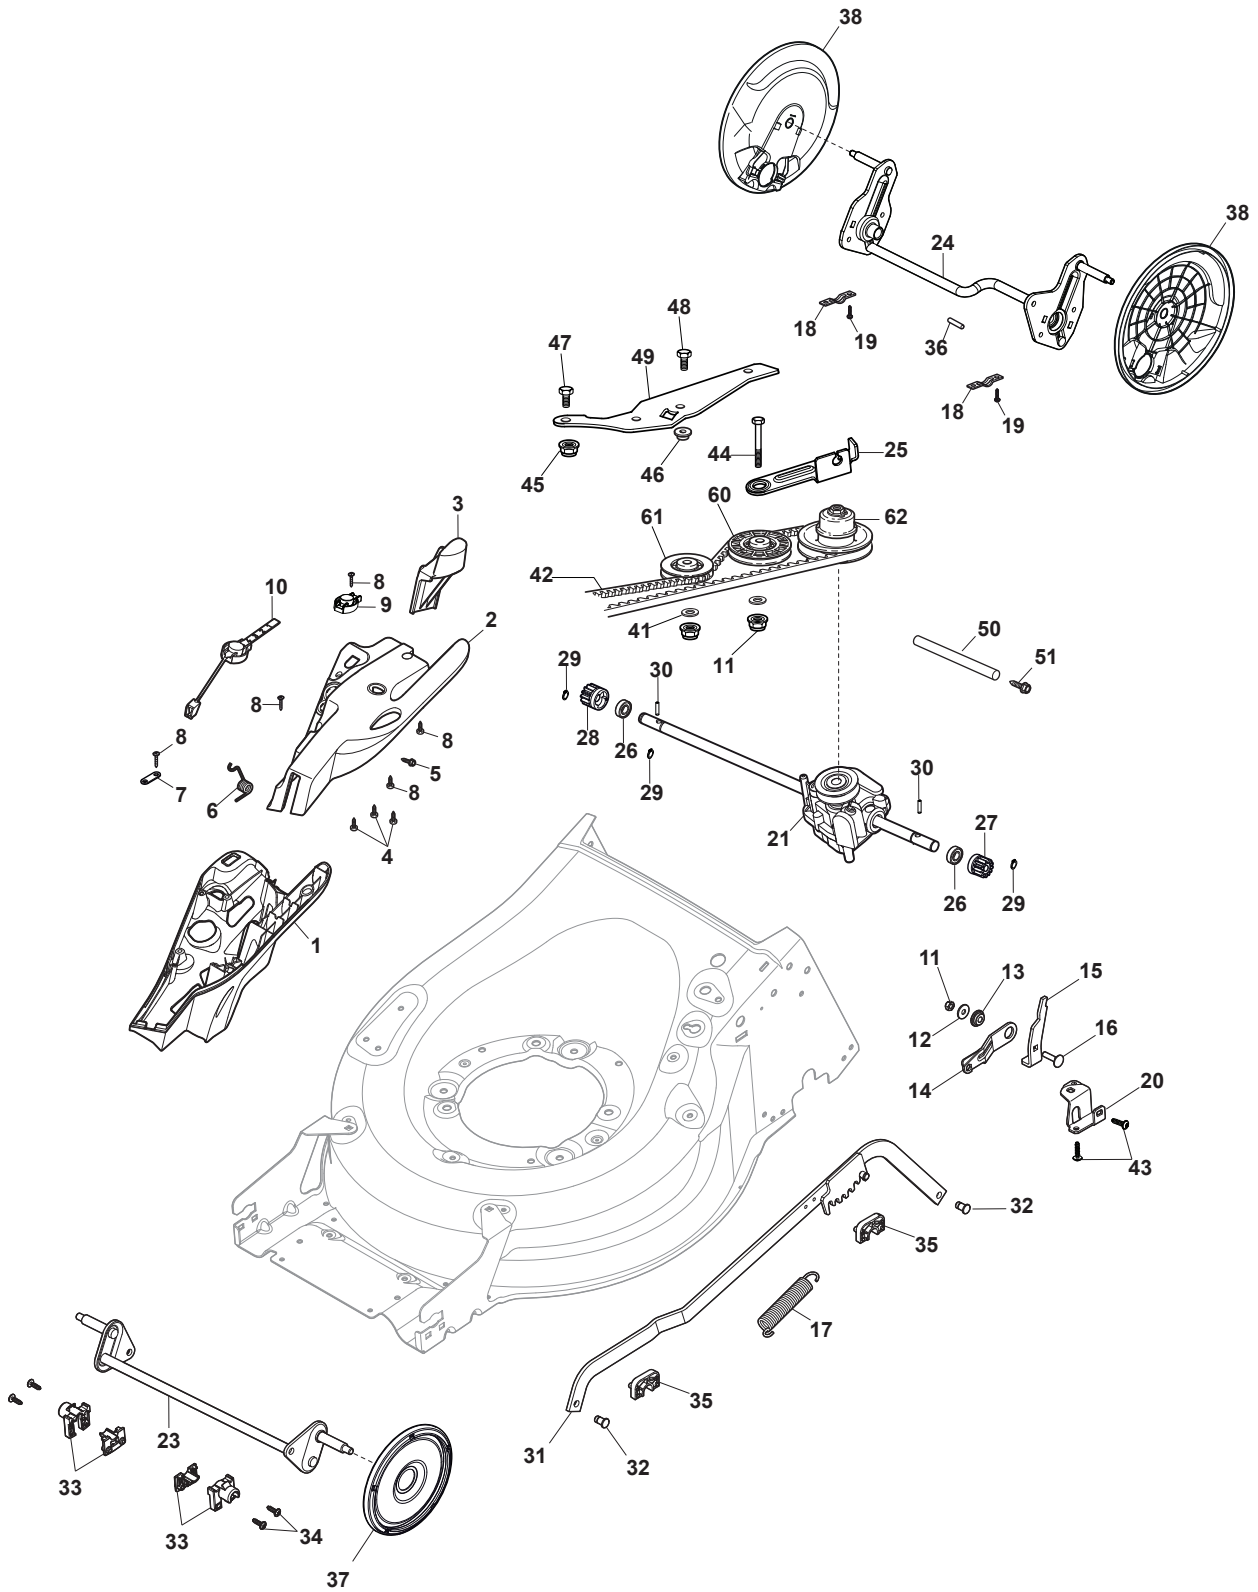

THIS INFORMATION IS NOT INTENDED FOR SALE OR RESALE, AND THIS NOTICE MUST REMAIN ON ALL COPIES.

Fig.	Q.ty	Part No	Description	Notes
1	1	322055262/0	Lower Cover	
2	1	322055263/0	Upper Cover	
3	1	322602026/0	Button	
4	5	112728699/0	Screw	
5	1	125943004/0	Screw	
6	1	122450477/0	Spring	
7	1	322981471/1	Plate	
8	5	112728697/0	Screw	
9	1	322602027/0	Lens	
10	1	322602028/0	Visualizer	
11	1	112154510/0	Nut	
12	1	112523040/0	Washer	
13	1	122517873/0	Pin	
14	1	381003475/1	Lever, Height Adjustment	
15	1	322778475/0	Bracket	
16	1	112815270/0	Screw	
17	1	122450480/0	Spring	
18	2	322545152/0	Plate	
19	4	112728697/0	Screw	
20	1	322778477/0	Bracket	
21	1	181003116/0	Gear Box	
23	1	381302885/0	Front Wheel Axle	
24	1	381302889/0	Rear Wheel Axle	
25	1	322806647/0	Bracket	
26	2	119216035/0	Bearing	
27	1	122570134/0	Left Pinion	
28	1	122570133/0	Right Pinion	
29	4	112608600/0	Seeger	
30	2	122753000/0	Pin	
31	1	381002045/0	Wheels Control Rod	
32	2	122519823/0	Pin	
33	2	322785305/1	Support	
34	4	112728697/0	Screw	
35	2	112436051/0	Plate	
36	1	112645708/0	Pin	
37	2	322600247/0	Protection, Wheel	Not for DELTA Wheels
38	2	322600208/0	Protection, Wheel	
41	2	112523050/0	Washer	
42	1	135064005/0	Belt	
43	5	112728704/1	Screw	
44	1	112674550/0	Screw	
45	2	112154210/0	Nut	
46	1	122671656/0	Washer	
47	2	112792611/0	Screw	
48	2	112689500/0	Screw	
49	1	322806649/0	Bracket	
50	1	322608567/0	Axle	
51	2	112735120/0	Screw	
60	1	122601914/0	Pulley	
61	1	122601915/0	Pulley	
62	1	122601932/0	Pulley	

MP1 504 WSVQE

Petrol Lawn Mower Mask

Issue 11 - 2017

Fig.	Q.ty	Part No	Description	Notes
1	1	322393741/0	Handle	
2	1	322226214/0	Mask, White	
3	1	322500110/0	Front Combi	
4	6	112728697/0	Screw	
5	2	112728699/0	Screw	
6	1	381004787/0	White Deck	