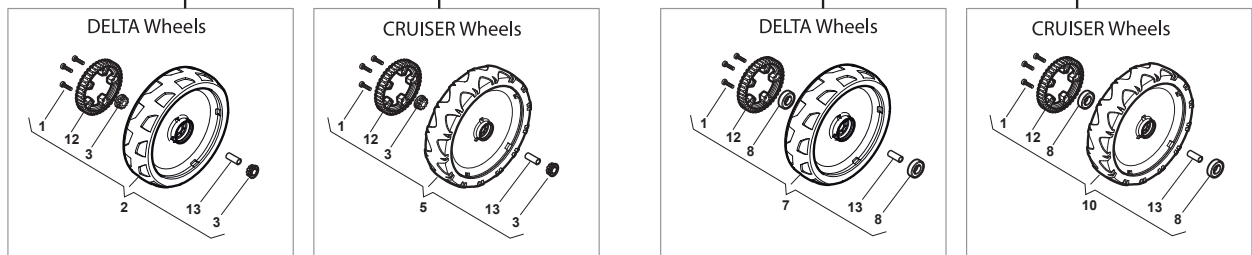

Bushing - Ø180

Ball Bearing - Ø180

Bushing - Ø240

Ball Bearing - Ø240

Fig.	Q.ty	Part No	Description	Notes
1	6	112728706/0	Screw	
2	2	381007462/1	Wheel	
3	8	322042064/0	Bushing	
4	2	381007442/1	Wheel - Short Hub	
5	2	381007466/1	Wheel	
6	2	381007445/1	Wheel - Short Hub	
7	2	381007463/1	Wheel	
8	8	119216035/0	Bearing	
9	2	381007448/1	Wheel - Short Hub	
10	2	381007467/1	Wheel	
11	2	381007455/1	Wheel - Short Hub	
12	2	322120117/0	Wheels Crown Ø240	
13	2	122170848/0	Spacer