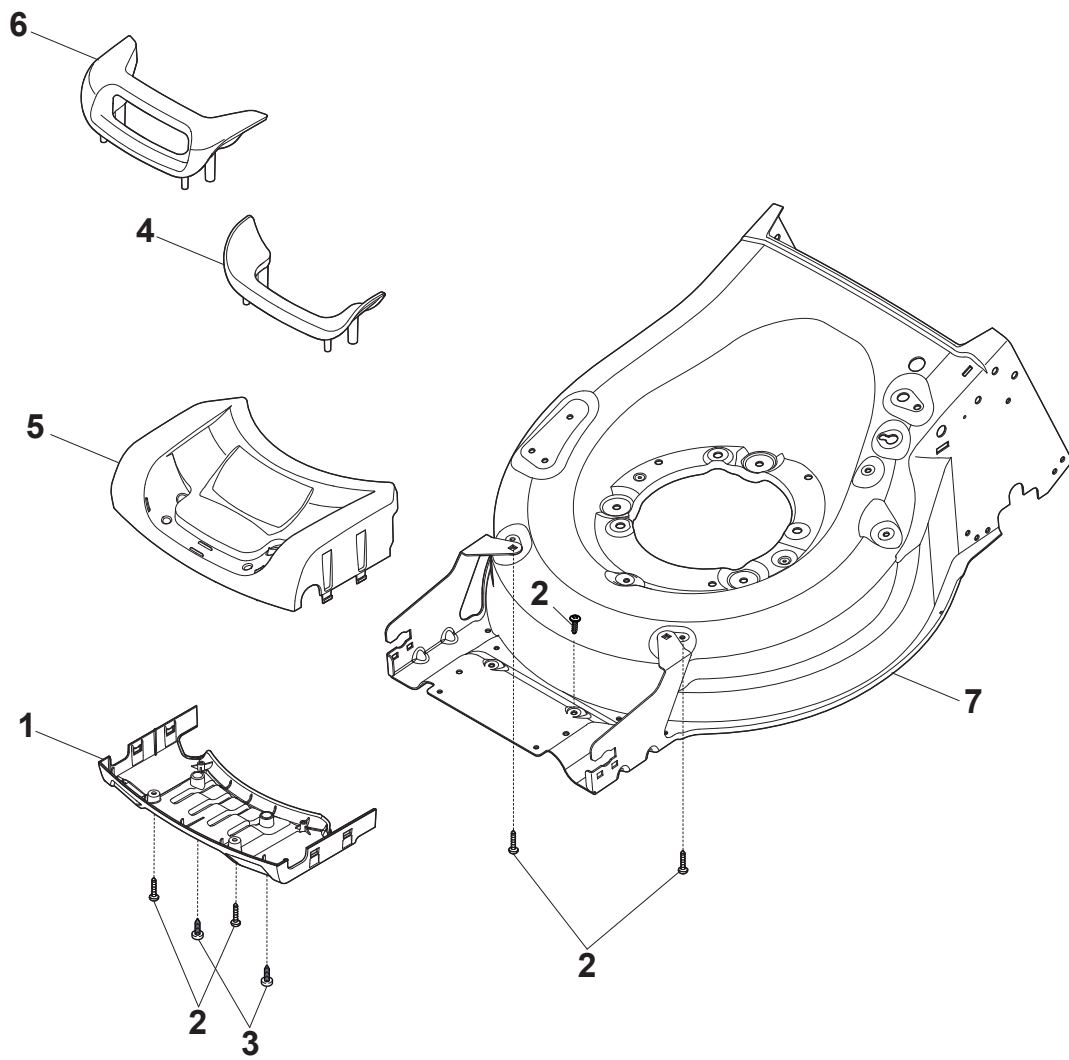

THIS INFORMATION IS NOT INTENDED FOR SALE OR RESALE, AND THIS NOTICE MUST REMAIN ON ALL COPIES.

Fig.	Q.ty	Part No	Description	Notes
1	1	322055262/0	Lower Cover	
2	1	322055263/0	Upper Cover	
3	1	322602026/0	Button	
4	5	112728699/0	Screw	
5	1	125943004/0	Screw	
6	1	122450477/0	Spring	
7	1	322981471/1	Plate	
8	5	112728697/0	Screw	
9	1	322602027/0	Lens	
10	1	322602028/0	Visualizer	
11	1	112154510/0	Nut	
12	1	112523040/0	Washer	
13	1	122517873/0	Pin	
14	1	381003475/1	Lever, Height Adjustment	
15	1	322778475/0	Bracket	
16	1	112815270/0	Screw	
17	1	122450480/0	Spring	
18	2	322545152/0	Plate	
19	4	112728697/0	Screw	
20	1	322778477/0	Bracket	
21	1	181003116/0	Gear Box	
23	1	381302885/0	Front Wheel Axle	
24	1	381302889/0	Rear Wheel Axle	
25	1	322806647/0	Bracket	
26	2	119216035/0	Bearing	
27	1	122570134/0	Left Pinion	
28	1	122570133/0	Right Pinion	
29	4	112608600/0	Seeger	
30	2	122753000/0	Pin	
31	1	381002045/0	Wheels Control Rod	
32	2	122519823/0	Pin	
33	2	322785305/1	Support	
34	4	112728697/0	Screw	
35	2	112436051/0	Plate	
36	1	112645708/0	Pin	
37	2	322600247/0	Protection, Wheel	Not for DELTA Wheels
38	2	322600208/0	Protection, Wheel	
41	2	112523050/0	Washer	
42	1	135064005/0	Belt	
43	5	112728704/1	Screw	
44	1	112674550/0	Screw	
45	2	112154210/0	Nut	
46	1	122671656/0	Washer	
47	2	112792611/0	Screw	
48	2	112689500/0	Screw	
49	1	322806649/0	Bracket	
50	1	322608567/0	Axle	
51	2	112735120/0	Screw	
60	1	122601914/0	Pulley	
61	1	122601915/0	Pulley	
62	1	122601932/0	Pulley	

MP1 504 WSVQE

Petrol Lawn Mower Mask

Issue 11 - 2017

Fig.	Q.ty	Part No	Description	Notes
1	1	322393741/0	Handle	
2	1	322226214/0	Mask, White	
3	1	322500110/0	Front Combi	
4	6	112728697/0	Screw	
5	2	112728699/0	Screw	
6	1	381004787/0	White Deck	