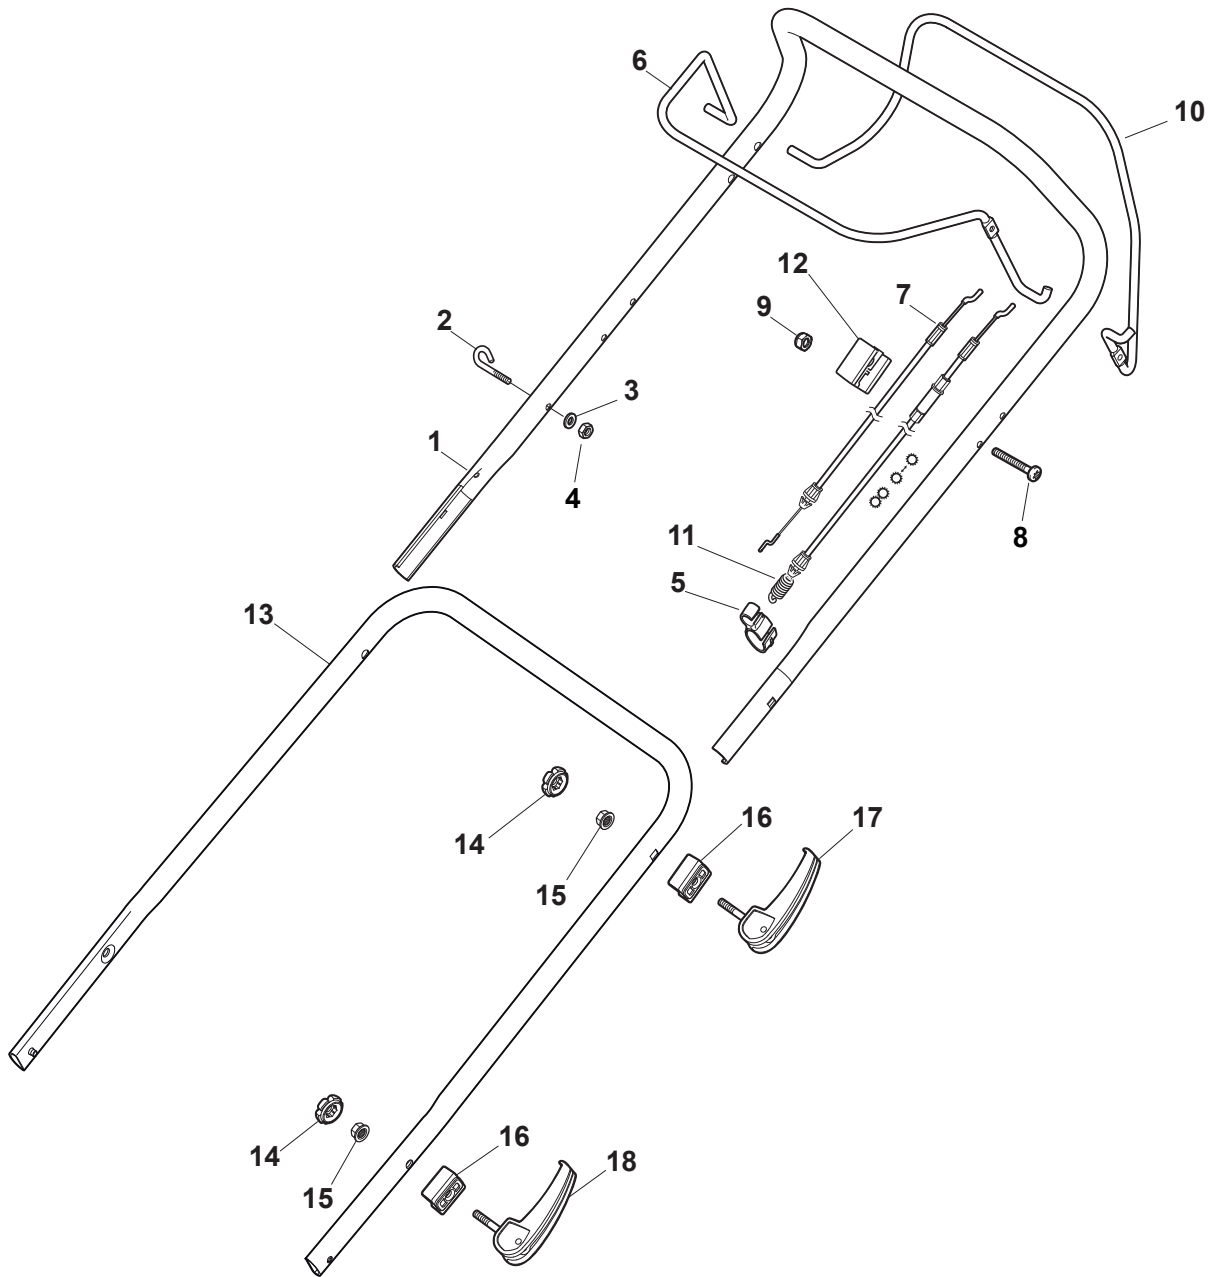

Fig.	Q.ty	Part No	Description	Notes
1	1	381006739/1	Handle, Upper Part	Black without Sponge
1	1	381006745/1	Handle, Upper Part With Sponge Handgrip	Black with Sponge
1	1	381006753/0	Handle, Upper Part Yellow	Yellow without Sponge
1	1	381006754/0	Handle, Upper Part Yellow	Yellow with Sponge
1	1	381006787/0	Handle, Upper Part	Black without Sponge - TRE Models
1	1	381007601/0	Handle, Upper Part	Yellow with Sponge - TRE Models
1	1	381007571/0	Handle, Upper Part	Black with Sponge - Variator
1	1	381007606/0	Handle, Upper Part	Yellow with Sponge - Variator
2	1	122430313/0	Guide Spring	
3	1	112521330/0	Washer	
4	1	112154510/0	Nut	
5	1	118390020/0	Conduit Clip	
6	1	181003363/1	Lever, Engine Brake Black	Black
6	1	381003365/0	Lever, Engine Brake Yellow	Yellow
6	1	381003376/0	Lever, Engine Brake Red	Red
7	1	181030057/0	Cable, Thread Engine Brake	For B&S 775 IS
7	1	181030106/0	Cable, Thread Engine Brake	For B&S 675 IS
8	1	112727783/0	Screw	
9	1	112154510/0	Nut	
10	1	181003364/0	Drive Control Lever	Black
10	1	381003366/0	Lever, Driving Yellow	Yellow
11	1	381030104/0	Clutch Cable	
12	1	322551640/0	Plate	
13	1	381007563/0	Lower Handle	Black
13	1	381007600/0	Lower Handle	Yellow
14	4	322399835/0	Knob	
15	4	122131750/0	Nut	
16	4	322680016/0	Washer	
17	2	381103350/0	Locking Handle Lever	Black
18	2	381003253/0	Locking Handle Lever	Black