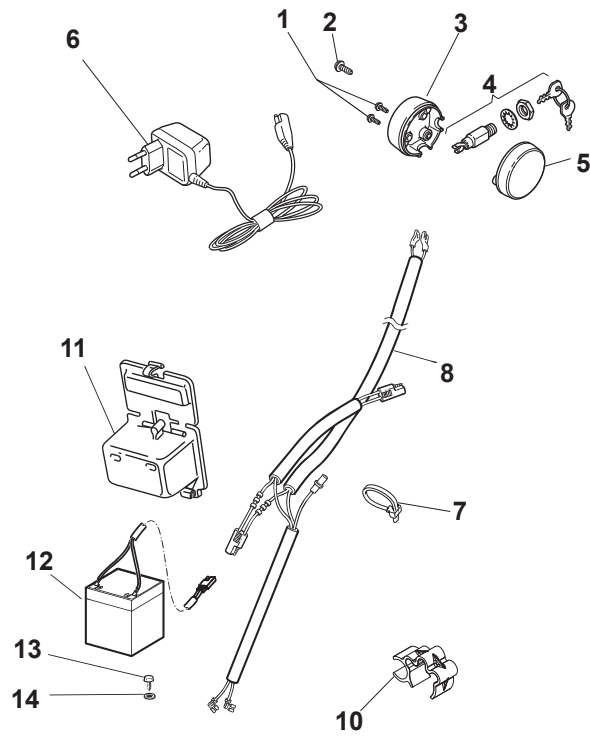

Fig.	Q.ty	Part No	Description	Notes
1	1	322722817/0	External Protection	
2	1	381007227/0	Variator Lever Assy	
3	1	322820086/0	Cap	
4	1	322722816/0	Internal Protection	for ERGO handles
4	1	322722818/0	Internal Protection	for PRO handles
5	1	112727788/0	Screw	
6	1	112154510/0	Nut	
7	2	122450487/0	Spring	
8	1	381030117/0	Variator Cable	

Fig.	Q.ty	Part No	Description	Notes
1	2	112728702/0	Screw	
2	1	112728691/0	Screw	
3	1	322722801/0	Starting Block Outer Half-Bearing	
4	1	118450051/0	Switch	
5	1	322722800/0	Starting Block Inner Half-Bearing	
6	1	118204120/1LC	Battery Charger	CE plug
6	1	118204121/1LC	Battery Charger	Uk plug
6	1	118204136/0	Battery Charger	CE plugg with B&S IS
6	1	118204137/0	Battery Charger	UK plugg with B&S IS
7	1	133320022/0	Fastpoint Clamp Art.0384.Aa01	
8	1	118204196/0	Cable, Start	
10	1	118390021/0	Conduit Clip	
11	1	322109533/0	Battery Holder	
12	1	118120052/0	Battery	
13	1	112728706/0	Screw	
14	1	325160039/0	Spacer	

Fig.	Q.ty	Part No	Description	Notes
1	1	112728702/0	Screw	without Varietor
1	1	112728300/0	Screw	with Varietor
2	1	133320022/0	Fastpoint Clamp Art.0384.Aa01	
3	1	322076570/1	Battery Safety Key	
4	1	381600400/0	Switch	Cable Lenght L= 1120
4	1	381600401/0	Switch	Cable Lenght L= 920
5	1	118120061/0	Battery	
6	1	118204136/0	Battery Charger	CE plugg
6	1	118204137/0	Battery Charger	UK plugg