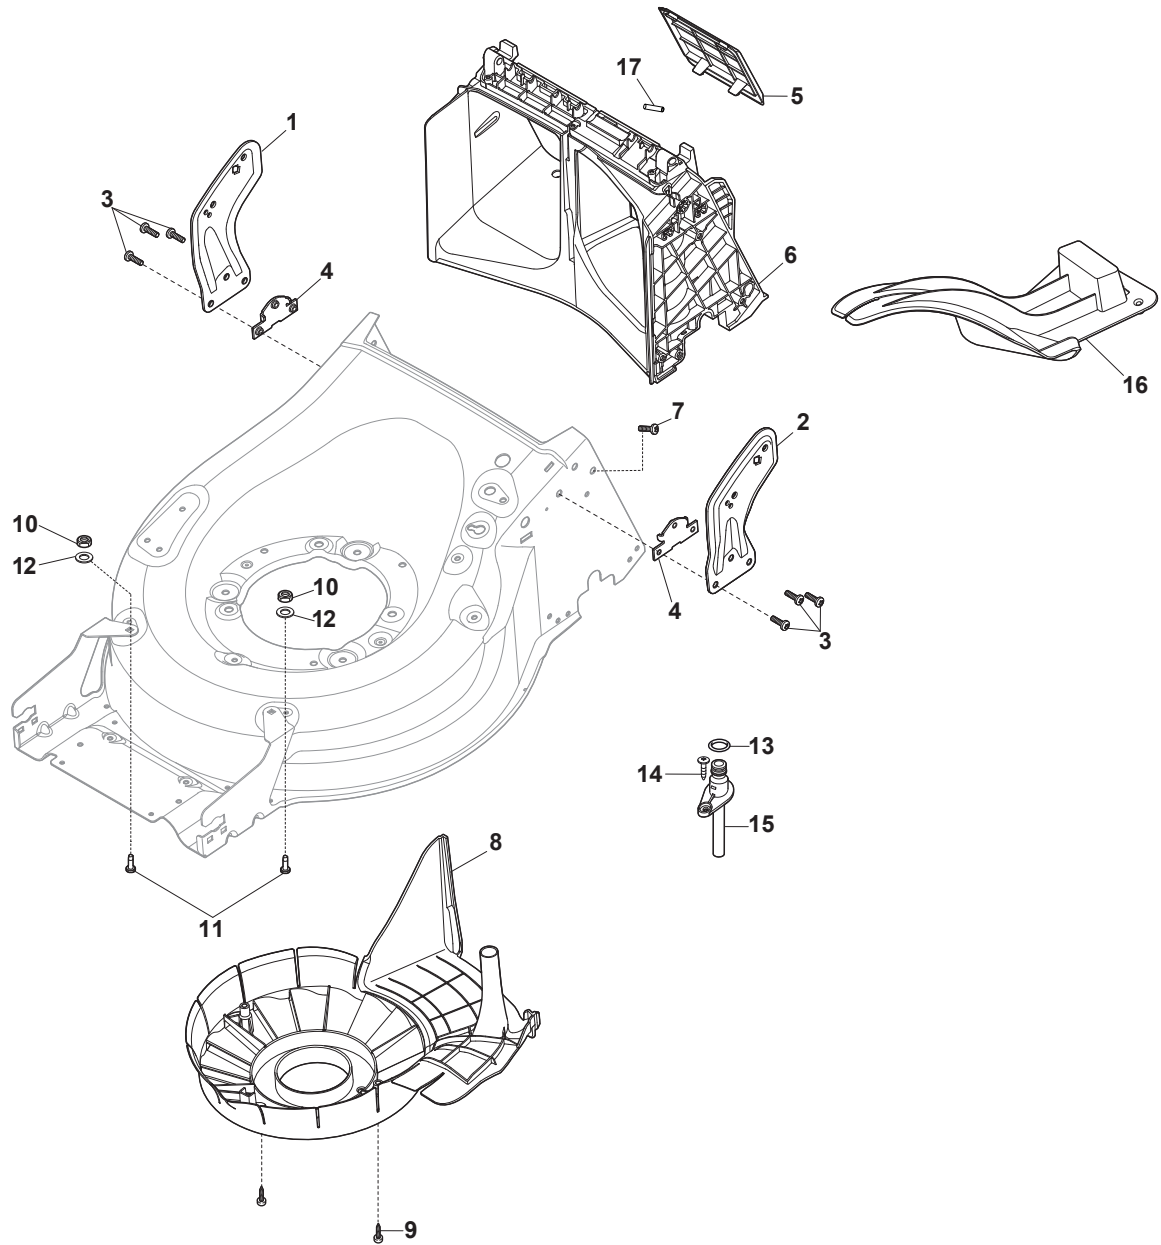

Fig.	Q.ty	Part No	Description	Notes
1	1	381005195/0	Bracket-Rh	Black
1	1	381005235/0	Bracket-Rh	Grey
2	1	381005197/0	Bracket-Lh	Black
2	1	381005237/0	Bracket-Lh	Grey
3	6	112727801/0	Screw	
4	2	322545213/0	Plate	
5	1	322600310/0	Rear Door	Not for TR/E models
6	1	322108316/0	Conveyor	
7	6	112728699/0	Screw	
8	1	322060270/1	Carter Mulching	
9	2	112735645/0	Screw	
10	2	112154510/0	Nut	
11	2	112815205/0	Screw	
12	2	112521330/0	Washer	
13	1	119035000/0	Or Ring	
14	1	112728697/0	Screw	
15	1	322034002/0	Washing Connection	
16	1	322140245/0	Deflector	
17	1	112645708/0	Pin