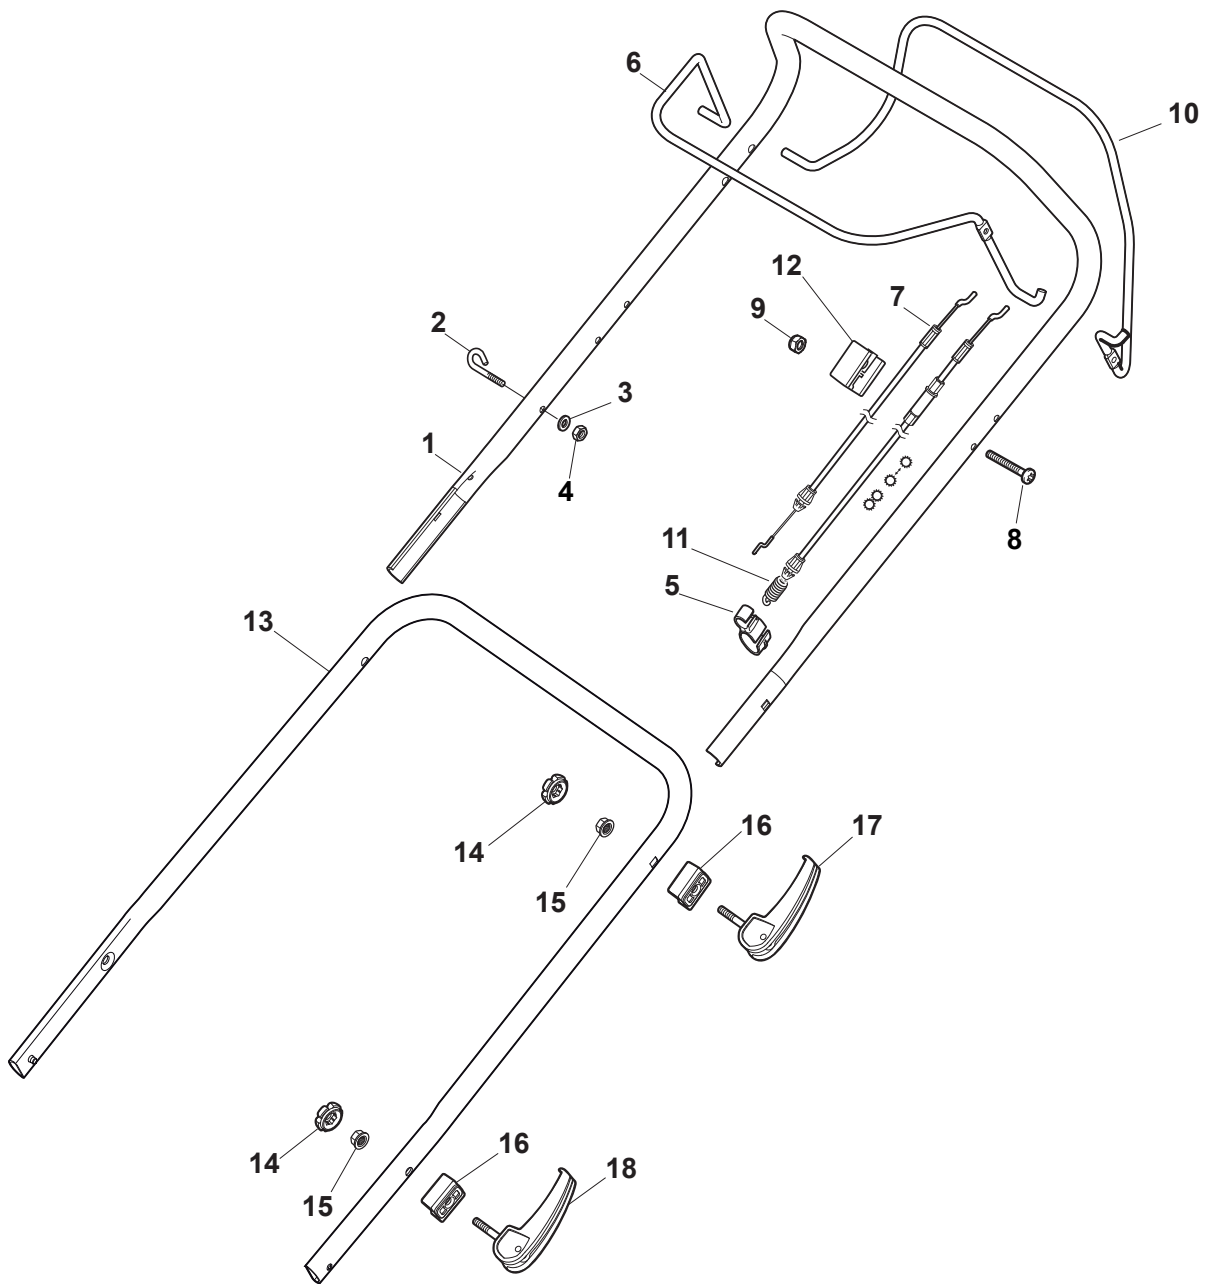

Fig.	Q.ty	Part No	Description	Notes
1	1	381006739/1	Handle, Upper Part	Black without Sponge
1	1	381006745/1	Handle, Upper Part With Sponge Handgrip	Black with Sponge
1	1	381006753/0	Handle, Upper Part Yellow	Yellow without Sponge
1	1	381006754/0	Handle, Upper Part Yellow	Yellow with Sponge
1	1	381006787/0	Handle, Upper Part	Black without Sponge - TRE Models
1	1	381007601/0	Handle, Upper Part	Yellow with Sponge - TRE Models
1	1	381007571/0	Handle, Upper Part	Black with Sponge - Variator
1	1	381007606/0	Handle, Upper Part	Yellow with Sponge - Variator
2	1	122430313/0	Guide Spring	
3	1	112521330/0	Washer	
4	1	112154510/0	Nut	
5	1	118390020/0	Conduit Clip	
6	1	181003363/1	Lever, Engine Brake Black	Black
6	1	381003365/0	Lever, Engine Brake Yellow	Yellow
6	1	381003376/0	Lever, Engine Brake Red	Red
7	1	181030053/0	Cable, Thread Engine Brake	For B&S 750EX Engine
7	1	181030054/0	Cable, Thread Engine Brake	For B&S 675EX - 675EX ES Engine
7	1	181030057/0	Cable, Thread Engine Brake	For B&S 675-750-775 Engine and WBE0702 Engine
7	1	181030105/0	Cable, Thread Engine Brake	For WBE 140 Engine
7	1	181030106/0	Cable, Thread Engine Brake	For B&S 550E-625E-650EXI-675EXI-675IS-850 Engine
7	1	181030106/0	Cable, Thread Engine Brake	For WBE0702 Engine
7	1	181030106/0	Cable, Thread Engine Brake	For Honda Engine
8	1	112727783/0	Screw	
9	1	112154510/0	Nut	
10	1	181003364/0	Drive Control Lever	Black
10	1	381003366/0	Lever, Driving Yellow	Yellow
11	1	381030104/0	Clutch Cable	
12	1	322551640/0	Plate	
13	1	381007563/0	Lower Handle	Black
13	1	381007600/0	Lower Handle	Yellow
14	4	322399835/0	Knob	
15	4	122131750/0	Nut	
16	4	322680016/0	Washer	
17	2	381103350/0	Locking Handle Lever	Black
18	2	381003253/0	Locking Handle Lever	Black