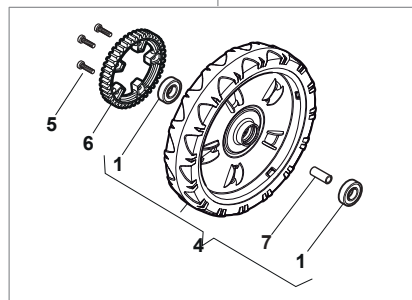

Fig.	Q.ty	Part No	Description	Notes
1	2	112728702/0	Screw	
2	1	112728691/0	Screw	
3	1	322722801/0	Starting Block Outer Half-Bearing	
4	1	118450051/0	Switch	
5	1	322722800/0	Starting Block Inner Half-Bearing	
6	1	118204120/1LC	Battery Charger	CE plug
6	1	118204121/1LC	Battery Charger	Uk plug
6	1	118204136/0	Battery Charger	CE plugg with B&S IS
6	1	118204137/0	Battery Charger	UK plugg with B&S IS
7	1	133320022/0	Fastpoint Clamp Art.0384.Aa01	
8	1	118204196/0	Cable, Start	
10	1	118390021/0	Conduit Clip	
11	1	322109533/0	Battery Holder	
12	1	118120052/0	Battery	
13	1	112728706/0	Screw	
14	1	325160039/0	Spacer	

Fig.	Q.ty	Part No	Description	Notes
1	1	112728702/0	Screw	without Varietor
1	1	112728300/0	Screw	with Varietor
2	1	133320022/0	Fastpoint Clamp Art.0384.Aa01	
3	1	322076570/1	Battery Safety Key	
4	1	381600400/0	Switch	Cable Lenght L= 1120
4	1	381600401/0	Switch	Cable Lenght L= 920
5	1	118120061/0	Battery	
6	1	118204136/0	Battery Charger	CE plugg
6	1	118204137/0	Battery Charger	UK plugg

Bushing - Ø180

Ball Bearing - Ø180

Bushing - Ø240

Ball Bearing - Ø240

Fig.	Q.ty	Part No	Description	Notes
1	6	112728706/0	Screw	
2	2	381007462/1	Wheel	
3	8	322042064/0	Bushing	
4	2	381007442/1	Wheel - Short Hub	
5	2	381007466/1	Wheel	
6	2	381007445/1	Wheel - Short Hub	
7	2	381007463/1	Wheel	
8	8	119216035/0	Bearing	
9	2	381007448/1	Wheel - Short Hub	
10	2	381007467/1	Wheel	
11	2	381007455/1	Wheel - Short Hub	
12	2	322120117/0	Wheels Crown Ø240	
13	2	122170848/0	Spacer	

Ball Bearing Ø200 - Wheels NTD

Ball Bearing Ø280 - Wheels NTD

Fig.	Q.ty	Part No	Description	Notes
1	8	119216035/0	Bearing	
2	4	381007416/2	Wheel	
4	2	381007417/2	Wheel	
5	6	112728706/0	Screw	
6	2	322120115/0	Wheels Crown	
7	2	122170845/0	Spacer	