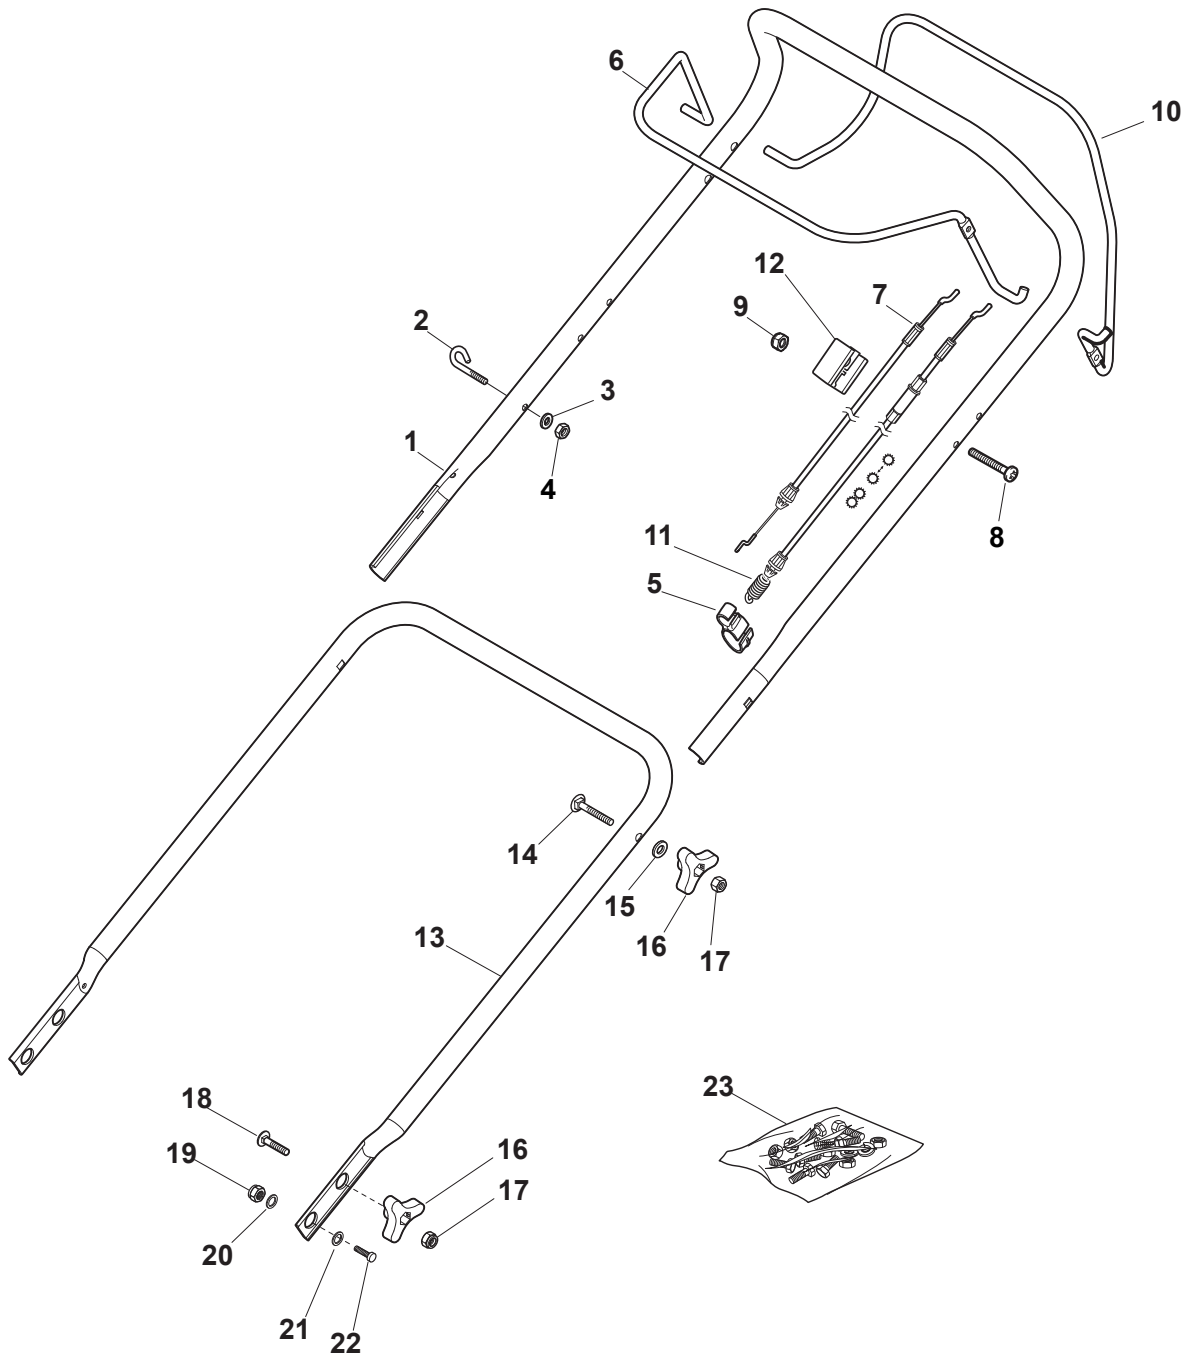

Fig.	Q.ty	Part No	Description	Notes
1	1	381006739/1	Handle, Upper Part	Black without Sponge
1	1	381006745/1	Handle, Upper Part With Sponge Handgrip	Black with Sponge
1	1	381006753/0	Handle, Upper Part Yellow	Yellow without Sponge
1	1	381006754/0	Handle, Upper Part Yellow	Yellow with Sponge
1	1	381006787/0	Handle, Upper Part	Black without Sponge - TRE Models
1	1	381007571/0	Handle, Upper Part	Black with Sponge - Variator
2	1	122430313/0	Guide Spring	
3	1	112521330/0	Washer	
4	1	112154510/0	Nut	
5	1	118390020/0	Conduit Clip	
6	1	181003363/1	Lever, Engine Brake Black	Black
6	1	381003365/0	Lever, Engine Brake Yellow	Yellow
6	1	381003376/0	Lever, Engine Brake Red	Red
7	1	181030053/0	Cable, Thread Engine Brake	For B&S 675 and GGP 160/ES
7	1	181030054/0	Cable, Thread Engine Brake	For WBE 140 Engine
7	1	181030057/0	Cable, Thread Engine Brake	For B&S 675E
7	1	181030070/0	Cable, Thread Engine Brake	For B&S 625E-675EXI-850 Engine
7	1	181030087/0	Cable, Thread Engine Brake	For B&S 750-775 Engine
7	1	181030088/0	Cable, Thread Engine Brake	For B&S 550E-625E-675 Engine
7	1	181030088/0	Cable, Thread Engine Brake	For Honda Engine
8	1	112727783/0	Screw	
9	1	112154510/0	Nut	
10	1	181003364/0	Drive Control Lever	Black
10	1	381003366/0	Lever, Driving Yellow	Yellow
11	1	381030104/0	Clutch Cable	
12	1	322551640/0	Plate	
13	1	381006785/0	Handle Lower Part	Black
13	1	381007538/0	Handle, Lower Part Yellow	Yellow
14	2	112819110/0	Screw	
15	2	122671651/0	Washer	
16	2	122399900/0	Black Knob	
17	2	112293200/0	Nut	
18	2	112818900/0	Screw	
19	2	112155000/0	Nut	
20	2	112521350/0	Washer	
21	2	112369500/0	Elastic Washer	
22	2	112760605/0	Screw	
23	1	381008730/0	Outfit	Black