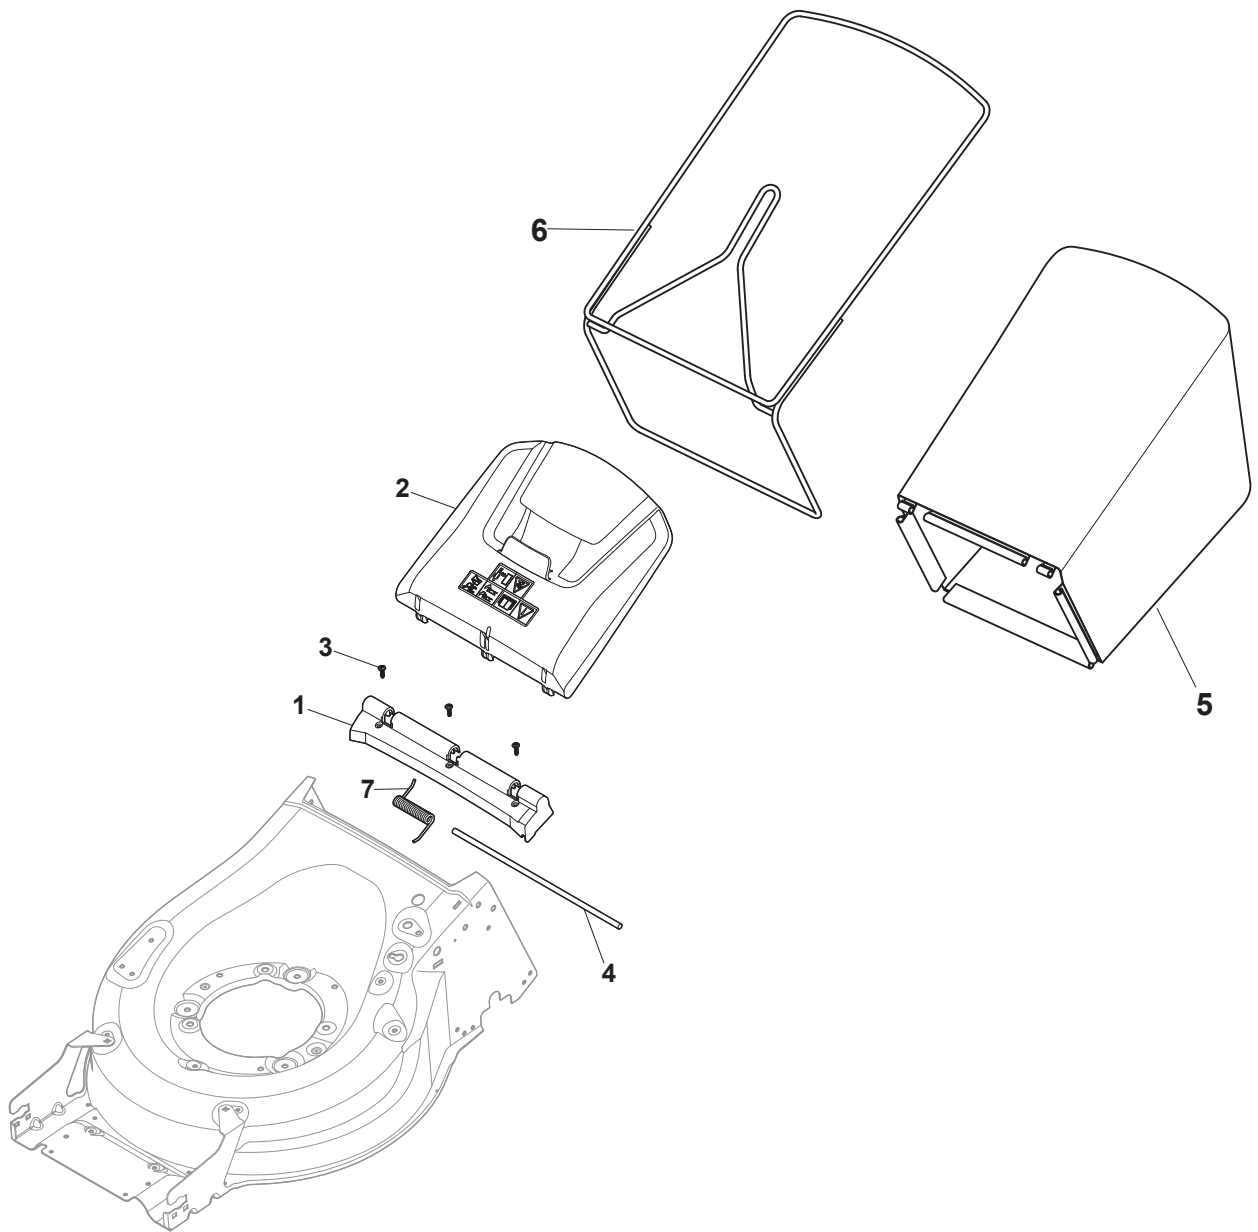

Fig.	Q.ty	Part No	Description	Notes
1	1	122465607/3	Hub With Pulley, Crankshaft Ø 22.2	for GGP and B&S Engines
1	1	122465608/2	Hub With Pulley, Crankshaft Ø 25	for HONDA Engines
1	1	122465638/1	Hub With Pulley, Crankshaft Ø 22.2	for B&S 675E-750-850 Engines
2	1	181004366/2	Blade	
3	1	122160400/0	Elastic Disc	
4	1	322680021/0	Washer	
5	1	112735698/0	Screw	for GGP-B&S-HONDA Engines
5	1	112736815/0	Screw	for B&S 675E-750-850 Engines
6	1	112139100/0	Feather, Crankshaft Ø 22,2	for GGP and B&S Engines
6	1	112139150/0	Feather, Crankshaft Ø 25	for HONDA Engines
7	3	112735108/1	Screw	for GGP-B&S-HONDA Engines
7	3	112735109/2	Screw	for GGP 100 Engine