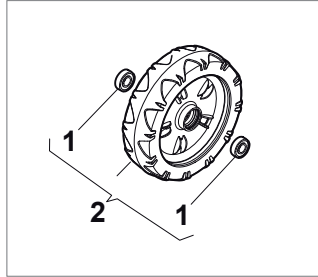

Fig.	Q.ty	Part No	Description	Notes
1	2	112728702/0	Screw	
2	1	112728691/0	Screw	
3	1	322722801/0	Starting Block Outer Half-Bearing	
4	1	118450051/0	Switch	
5	1	322722800/0	Starting Block Inner Half-Bearing	
6	1	118204120/1LC	Battery Charger	CE plug
6	1	118204121/1LC	Battery Charger	Uk plug
6	1	118204136/0	Battery Charger	CE plugg with B&S IS
6	1	118204137/0	Battery Charger	UK plugg with B&S IS
7	1	133320022/0	Fastpoint Clamp Art.0384.Aa01	
8	1	118204196/0	Cable, Start	
10	1	118390021/0	Conduit Clip	
11	1	322109533/0	Battery Holder	
12	1	118120052/0	Battery	
13	1	112728706/0	Screw	
14	1	325160039/0	Spacer	

Fig.	Q.ty	Part No	Description	Notes
1	1	112728702/0	Screw	without Varietor
1	1	112728300/0	Screw	with Varietor
2	1	133320022/0	Fastpoint Clamp Art.0384.Aa01	
3	1	322076570/1	Battery Safety Key	
4	1	381600400/0	Switch	Cable Lenght L= 1120
4	1	381600401/0	Switch	Cable Lenght L= 920
5	1	118120061/0	Battery	
6	1	118204136/0	Battery Charger	CE plugg
6	1	118204137/0	Battery Charger	UK plugg

Bushing - Ø180

Ball Bearing - Ø180

Bushing - Ø240

Ball Bearing - Ø240

Fig.	Q.ty	Part No	Description	Notes
1	6	112728706/0	Screw	
2	2	381007462/1	Wheel	
3	8	322042064/0	Bushing	
4	2	381007442/1	Wheel - Short Hub	
5	2	381007466/1	Wheel	
6	2	381007445/1	Wheel - Short Hub	
7	2	381007463/1	Wheel	
8	8	119216035/0	Bearing	
9	2	381007448/1	Wheel - Short Hub	
10	2	381007467/1	Wheel	
11	2	381007455/1	Wheel - Short Hub	
12	2	322120117/0	Wheels Crown Ø240	
13	2	122170848/0	Spacer	

Ball Bearing Ø200 - Wheels NTD

Ball Bearing Ø280 - Wheels NTD

Fig.	Q.ty	Part No	Description	Notes
1	8	119216035/0	Bearing	
2	4	381007416/2	Wheel	
4	2	381007417/2	Wheel	
5	6	112728706/0	Screw	
6	2	322120115/0	Wheels Crown	
7	2	122170845/0	Spacer	