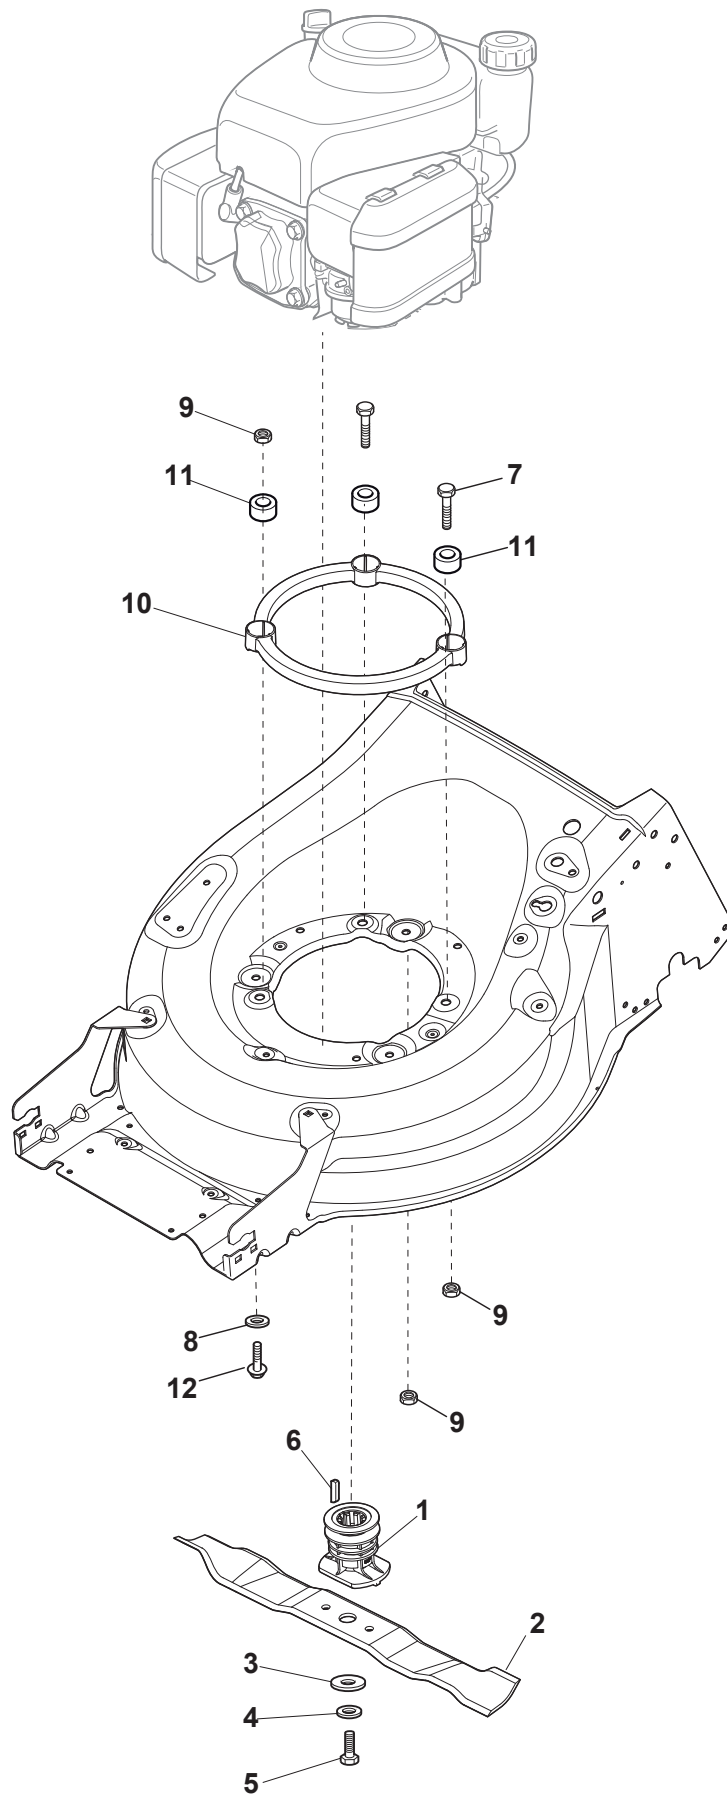

THIS INFORMATION IS NOT INTENDED FOR SALE OR RESALE, AND THIS NOTICE MUST REMAIN ON ALL COPIES.

Fig.	Q.ty	Part No	Description	Notes
1	1	322055262/0	Lower Cover	
2	1	322055263/0	Upper Cover	
3	1	322602026/0	Button	
4	5	112728699/0	Screw	
5	1	125943004/0	Screw	
6	1	122450477/0	Spring	
7	1	322981471/1	Plate	
8	5	112728697/0	Screw	
9	1	322602027/0	Lens	
10	1	322602028/0	Visualizer	
11	1	112154510/0	Nut	
12	1	112523040/0	Washer	
13	1	122517873/0	Pin	
14	1	381003475/1	Lever, Height Adjustment	
15	1	322778475/0	Bracket	
16	1	112815270/0	Screw	
17	1	122450480/0	Spring	
18	2	322545152/0	Plate	
19	4	112728697/0	Screw	
20	1	322778477/0	Bracket	
21	1	181003116/0	Gear Box	
23	1	381302885/0	Front Wheel Axle	
24	1	381302889/0	Rear Wheel Axle	
25	1	322806647/0	Bracket	
26	2	119216035/0	Bearing	
27	1	122570134/0	Left Pinion	
28	1	122570133/0	Right Pinion	
29	4	112608600/0	Seeger	
30	2	122753000/0	Pin	
31	1	381002045/0	Wheels Control Rod	
32	2	122519823/0	Pin	
33	2	322785305/1	Support	
34	4	112728697/0	Screw	
35	2	112436051/0	Plate	
36	1	112645708/0	Pin	
37	2	322600247/0	Protection, Wheel	Not for DELTA Wheels
38	2	322600208/0	Protection, Wheel	
41	2	112523050/0	Washer	
42	1	135064005/0	Belt	
43	5	112728704/1	Screw	
44	1	112674550/0	Screw	
45	2	112154210/0	Nut	
46	1	122671656/0	Washer	
47	2	112792611/0	Screw	
48	2	112689500/0	Screw	
49	1	322806649/0	Bracket	
50	1	322608567/0	Axle	
51	2	112735120/0	Screw	
60	1	122601914/0	Pulley	
61	1	122601915/0	Pulley	
62	1	122601932/0	Pulley	

Ball Bearing Ø200 - Wheels NTD

Ball Bearing Ø280 - Wheels NTD

Fig.	Q.ty	Part No	Description	Notes
1	8	119216035/0	Bearing	
2	4	381007416/2	Wheel	
4	2	381007417/2	Wheel	
5	6	112728706/0	Screw	
6	2	322120115/0	Wheels Crown	
7	2	122170845/0	Spacer	

Fig.	Q.ty	Part No	Description	Notes
1	1	322108315/0	Conveyor	
2	1	322600309/0	Stone Guard, Black	
3	1	122450456/0	Spring	
4	2	112604896/0	Crown Fastener	
5	2	112727803/0	Screw	
6	1	322806639/0	Fulcrum Pin	
7	2	112154510/0	Nut	
8	1	122517869/1	Pin	
9	2	118203853/0	Cap	