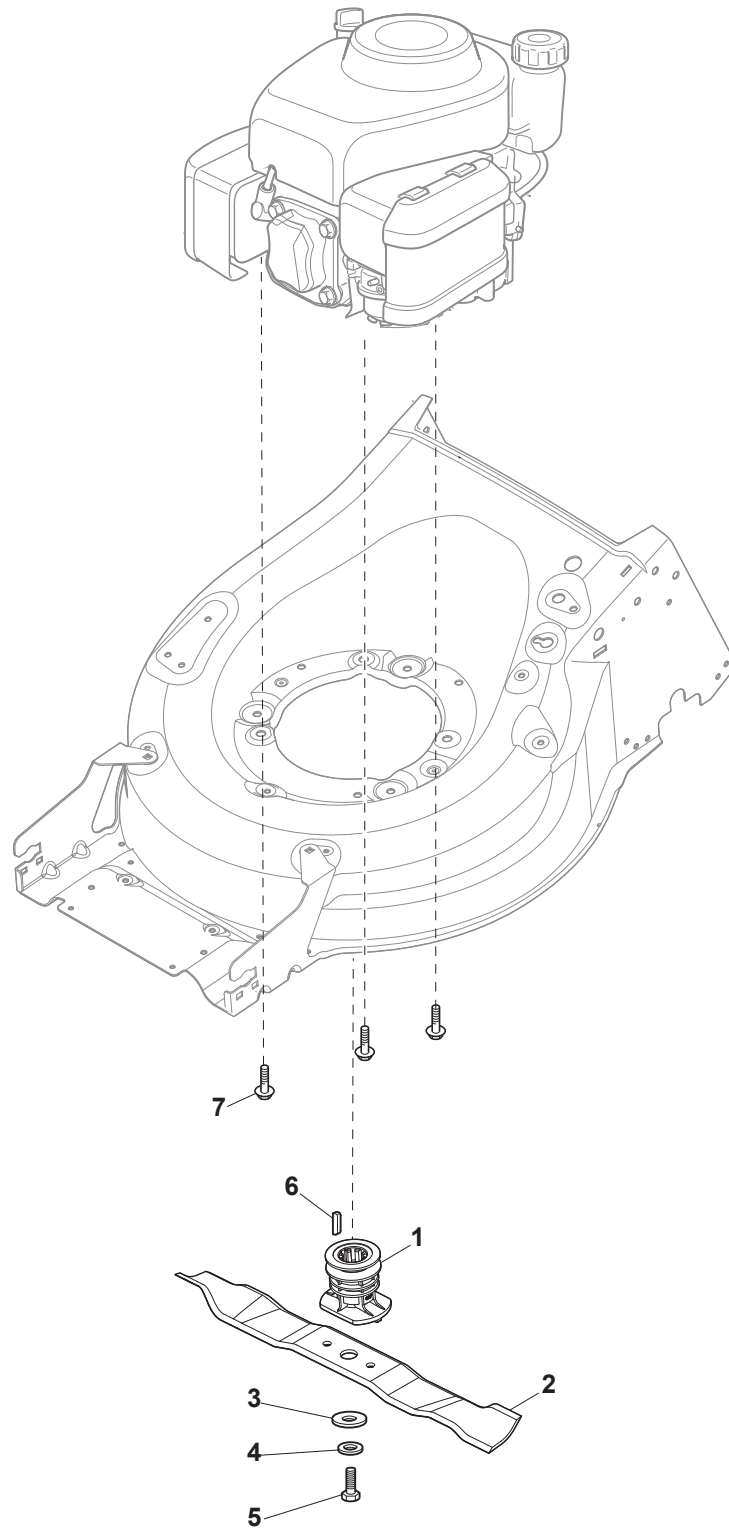

Fig.	Q.ty	Part No	Description	Notes
1	1	122465607/3	Hub With Pulley, Crankshaft Ø 22.2	for GGP and B&S Engines
1	1	122465608/2	Hub With Pulley, Crankshaft Ø 25	for HONDA Engines
1	1	122465638/1	Hub With Pulley, Crankshaft Ø 22.2	for B&S 675E-750-850 Engines
2	1	181004366/2	Blade	
3	1	122160400/0	Elastic Disc	
4	1	322680021/0	Washer	
5	1	112735698/0	Screw	for GGP-B&S-HONDA Engines
5	1	112736815/0	Screw	for B&S 675E-750-850 Engines
6	1	112139100/0	Feather, Crankshaft Ø 22,2	for GGP and B&S Engines
6	1	112139150/0	Feather, Crankshaft Ø 25	for HONDA Engines
7	3	112735108/1	Screw	for GGP-B&S-HONDA Engines
7	3	112735109/2	Screw	for GGP 100 Engine