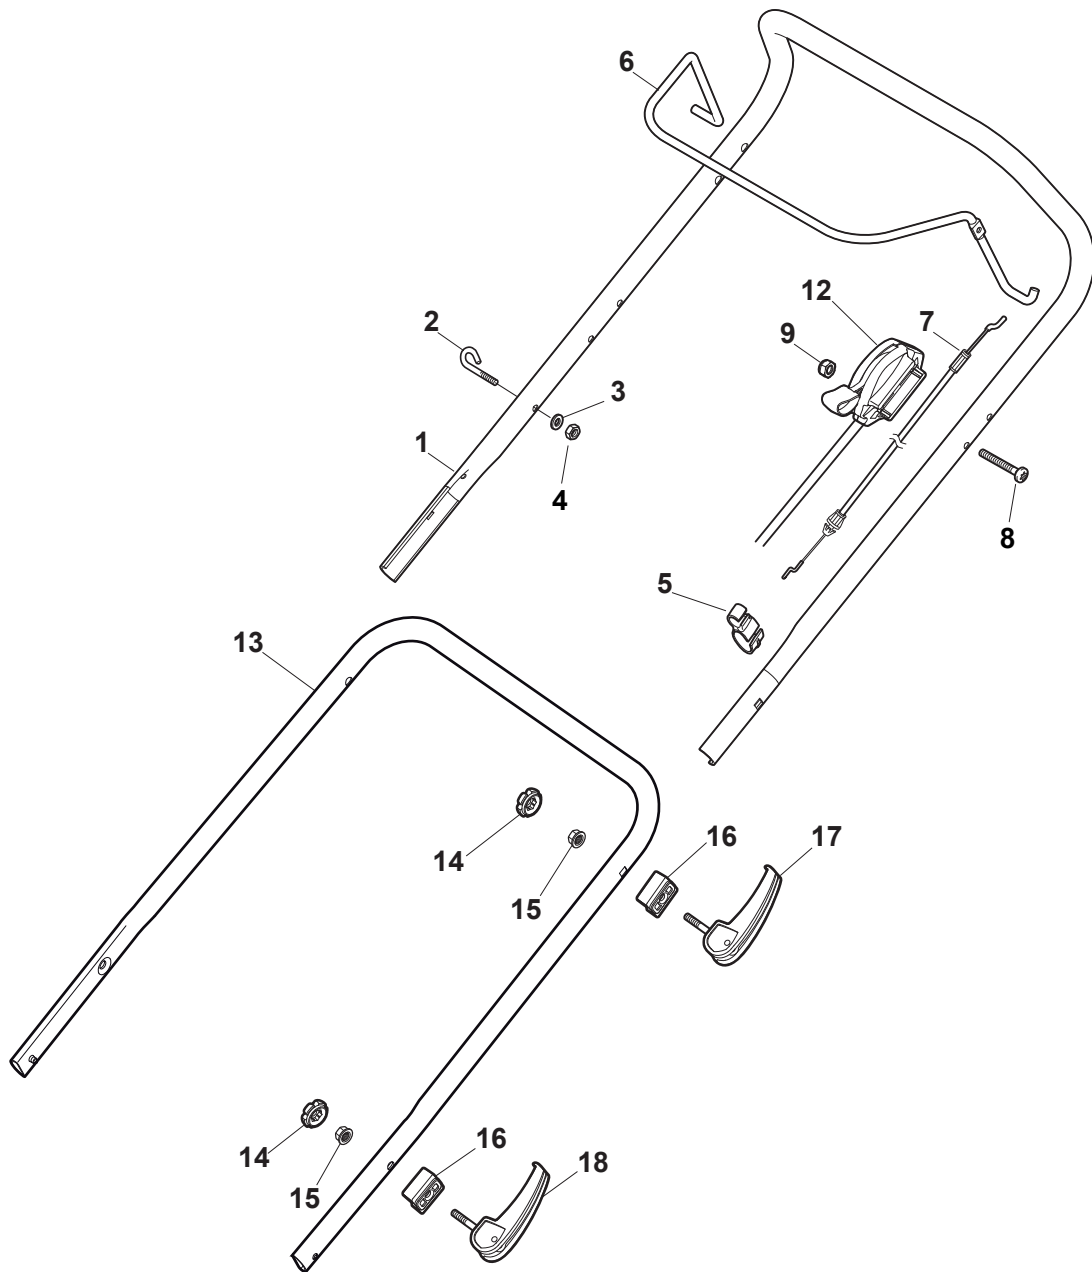

Fig.	Q.ty	Part No	Description	Notes
1	1	381006739/1	Handle, Upper Part	Black without Sponge
1	1	381006745/1	Handle, Upper Part With Sponge Handgrip	Black with Sponge
1	1	381006753/0	Handle, Upper Part Yellow	Yellow without Sponge
1	1	381006754/0	Handle, Upper Part Yellow	Yellow with Sponge
1	1	381006787/0	Handle, Upper Part	Black without Sponge - TRE Models
1	1	381007601/0	Handle, Upper Part	Yellow with Sponge - TRE Models
1	1	381007571/0	Handle, Upper Part	Black with Sponge - Variator
1	1	381007606/0	Handle, Upper Part	Yellow with Sponge - Variator
2	1	122430313/0	Guide Spring	
3	1	112521330/0	Washer	
4	1	112154510/0	Nut	
5	1	118390020/0	Conduit Clip	
6	1	181003363/1	Lever, Engine Brake Black	Black
6	1	381003365/0	Lever, Engine Brake Yellow	Yellow
7	1	181030053/0	Cable, Thread Engine Brake	For B&S 750EX Engine
7	1	181030054/0	Cable, Thread Engine Brake	For B&S 675EX - 675EX ES Engine
7	1	181030057/0	Cable, Thread Engine Brake	For B&S 675-750-775 Engine and WBE0702 Engine
7	1	181030105/0	Cable, Thread Engine Brake	For WBE 140 Engine
7	1	181030106/0	Cable, Thread Engine Brake	For B&S 550E-625E-650EXI-675EXI-675IS-850 Engine
7	1	181030106/0	Cable, Thread Engine Brake	For Honda Engine
8	1	112727788/0	Screw	
9	1	112154510/0	Nut	
10	1	181003364/0	Drive Control Lever	Black
10	1	381003366/0	Lever, Driving Yellow	Yellow
11	1	381030104/0	Clutch Cable	
12	1	181005539/0	Throttle Cable	
13	1	381007563/0	Lower Handle	Black
13	1	381007600/0	Lower Handle	Yellow
14	4	322399835/0	Knob	
15	4	122131750/0	Nut	
16	4	322680016/0	Washer	
17	2	381103350/0	Locking Handle Lever	Black
18	2	381003253/0	Locking Handle Lever	Black