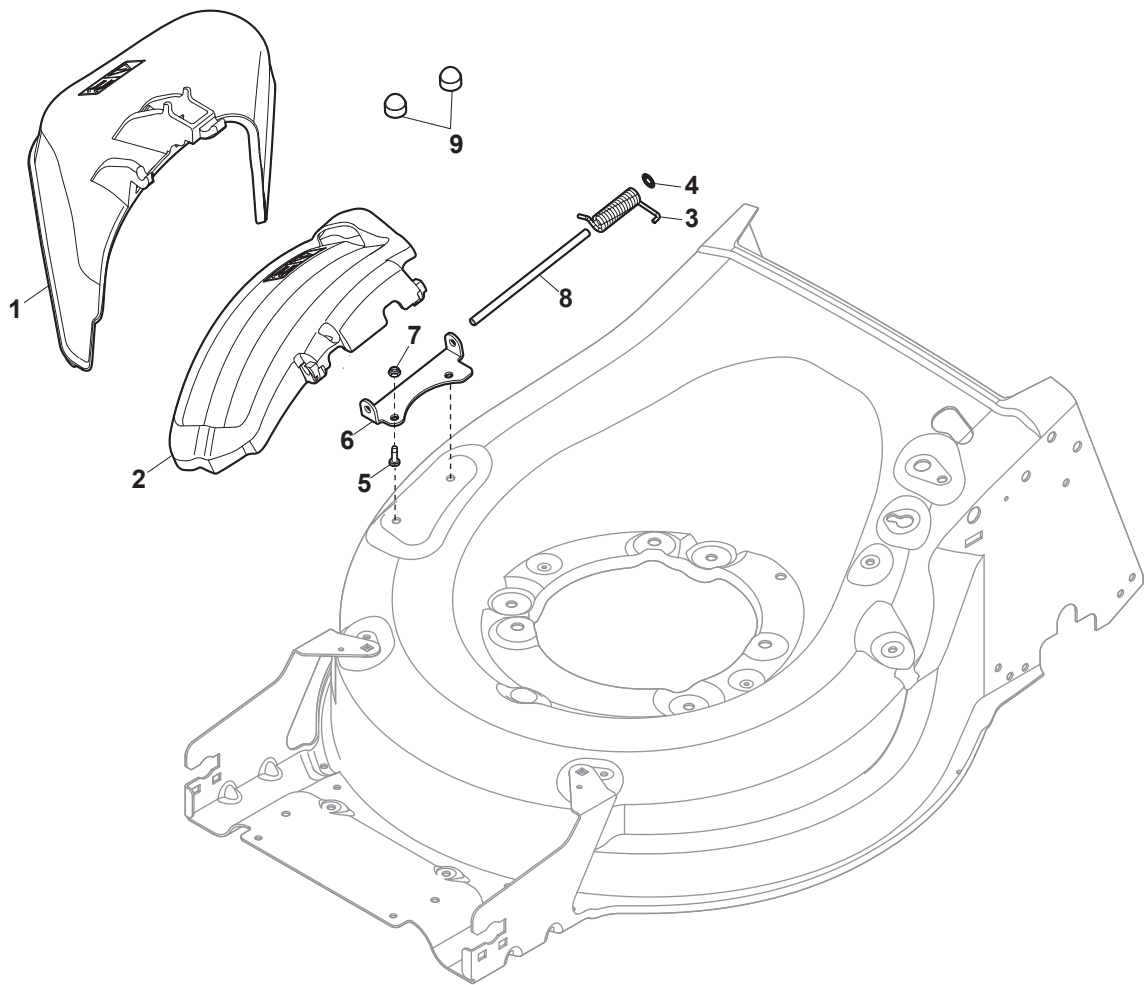

Fig.	Q.ty	Part No	Description	Notes
1	1	322108315/0	Conveyor	
2	1	322600309/0	Stone Guard, Black	
3	1	122450456/0	Spring	
4	2	112604896/0	Crown Fastener	
5	2	112727803/0	Screw	
6	1	322806639/0	Fulcrum Pin	
7	2	112154510/0	Nut	
8	1	122517869/1	Pin	
9	2	118203853/0	Cap	