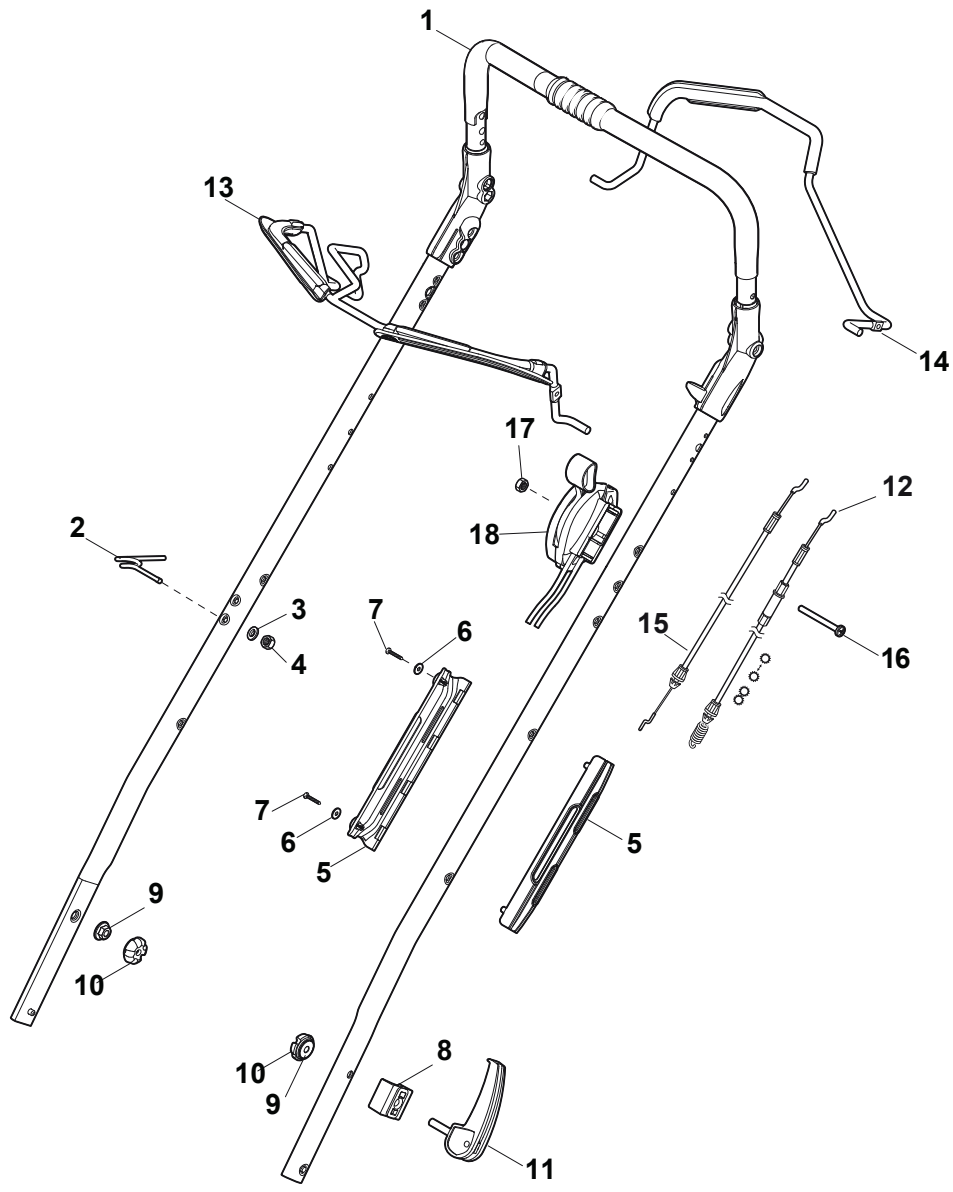

Fig.	Q.ty	Part No	Description	Notes
1	1	381007559/0	Handle, Upper Part	Black
2	1	122430313/0	Guide Spring	
3	1	112521330/0	Washer	
4	1	112154510/0	Nut	
5	1	322806644/0	Protection	without Variator
5	2	322806644/0	Protection	with Variator
6	2	112523000/1	Washer	without Variator
6	4	112523000/1	Washer	with Variator
7	2	112727812/0	Screw	without Variator
7	4	112727812/0	Screw	with Variator
8	2	322680017/0	Washer	
9	2	122131750/0	Nut	
10	2	322399835/0	Knob	
11	1	381003253/0	Locking Handle Lever	Black
12	1	381030108/0	Clutch Cable	
13	1	181003437/0	Lever, Engine Brake Black	
14	1	181003438/1	Drive Control Lever, Black	
15	1	181030053/0	Cable, Thread Engine Brake	For B&S 675EX - 675EX ES Engine
15	1	181030054/0	Cable, Thread Engine Brake	For WBE 140 Engine
15	1	181030070/0	Cable, Thread Engine Brake	For Honda-B&S 850-625-BS675E-675IS-W-BE0702 Engine
15	1	181030087/0	Cable, Thread Engine Brake	For B&S 750-750Es-775IS Engine
15	1	181030088/0	Cable, Thread Engine Brake	For B&S 500E-550E-625E-675E-675IS Engine
16	1	112727784/0	Screw	
17	1	322551639/0	Fixed Plate	
18	1	112154510/0	Nut	