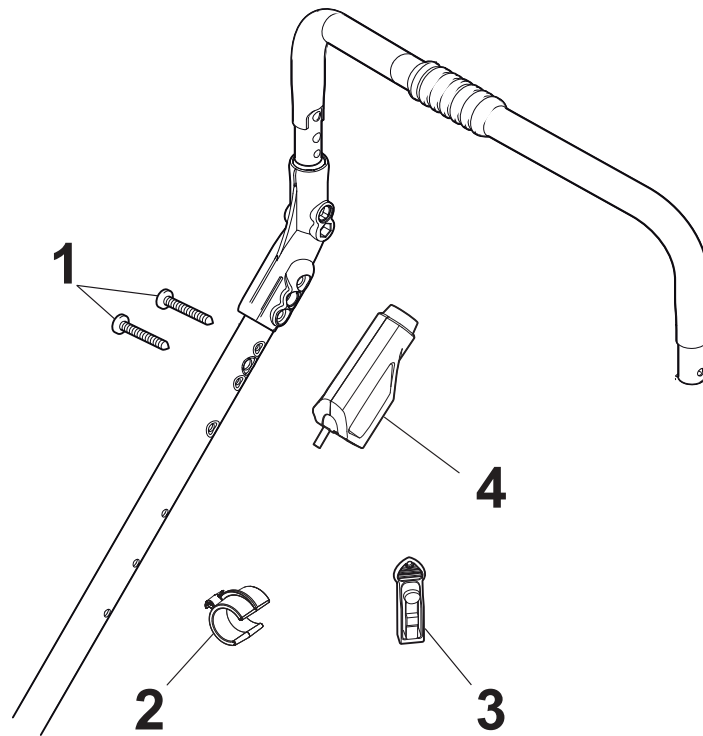

Fig.	Q.ty	Part No	Description	Notes
1	2	112728702/0	Screw	
2	1	112728691/0	Screw	
3	1	322722801/0	Starting Block Outer Half-Bearing	
4	1	118450051/0	Switch	
5	1	322722800/0	Starting Block Inner Half-Bearing	
6	1	118204120/1LC	Battery Charger	CE plug
6	1	118204121/1LC	Battery Charger	Uk plug
6	1	118204136/0	Battery Charger	CE plugg with B&S IS
6	1	118204137/0	Battery Charger	UK plugg with B&S IS
7	1	133320022/0	Fastpoint Clamp Art.0384.Aa01	
8	1	118204196/0	Cable, Start	
10	1	118390021/0	Conduit Clip	
11	1	322109533/0	Battery Holder	
12	1	118120052/0	Battery	
13	1	112728706/0	Screw	
14	1	325160039/0	Spacer	

Fig.	Q.ty	Part No	Description	Notes
1	1	112728702/0	Screw	without Varietor
1	1	112728300/0	Screw	with Varietor
2	1	133320022/0	Fastpoint Clamp Art.0384.Aa01	
3	1	322076570/1	Battery Safety Key	
4	1	381600400/0	Switch	Cable Lenght L= 1120
4	1	381600401/0	Switch	Cable Lenght L= 920
5	1	118120061/0	Battery	
6	1	118204136/0	Battery Charger	CE plugg
6	1	118204137/0	Battery Charger	UK plugg