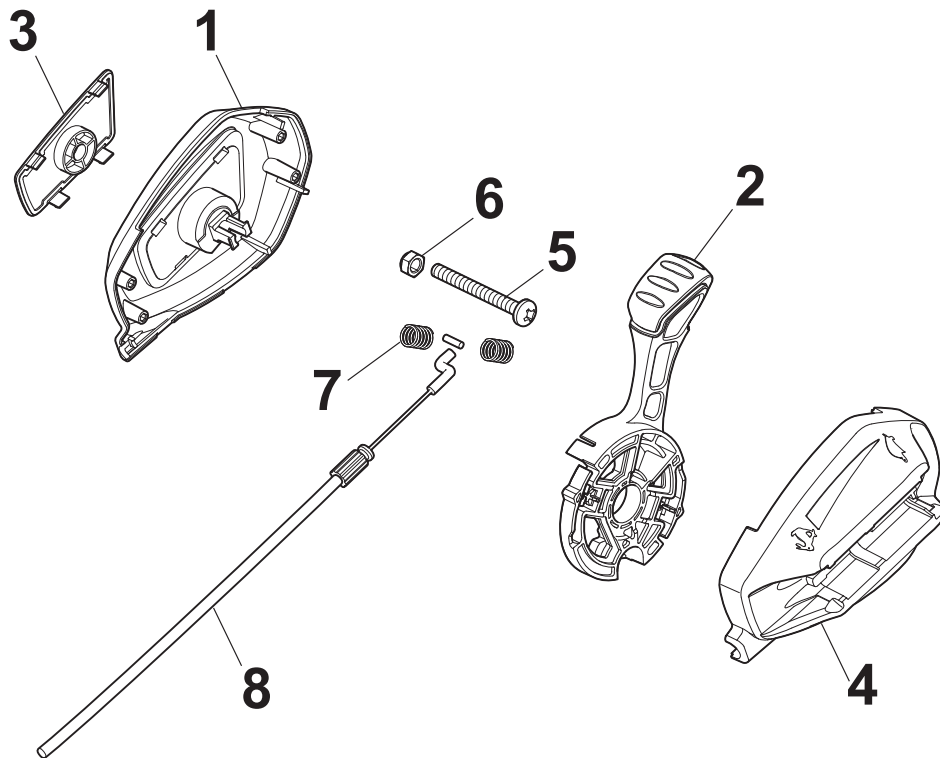

Fig.	Q.ty	Part No	Description	Notes
1	1	381006739/1	Handle, Upper Part	Black without Sponge
1	1	381006745/1	Handle, Upper Part With Sponge Handgrip	Black with Sponge
1	1	381006753/0	Handle, Upper Part Yellow	Yellow without Sponge
1	1	381006754/0	Handle, Upper Part Yellow	Yellow with Sponge
1	1	381006787/0	Handle, Upper Part	Black without Sponge - TRE Models
1	1	381007601/0	Handle, Upper Part	Yellow with Sponge - TRE Models
1	1	381007571/0	Handle, Upper Part	Black with Sponge - Variator
1	1	381007606/0	Handle, Upper Part	Yellow with Sponge - Variator
2	1	122430313/0	Guide Spring	
3	1	112521330/0	Washer	
4	1	112154510/0	Nut	
5	1	118390020/0	Conduit Clip	
6	1	181003363/1	Lever, Engine Brake Black	Black
6	1	381003365/0	Lever, Engine Brake Yellow	Yellow
7	1	181030057/0	Cable, Thread Engine Brake	For B&S 775 IS
7	1	181030106/0	Cable, Thread Engine Brake	For B&S 675 IS
8	1	112727783/0	Screw	
9	1	112154510/0	Nut	
10	1	181003364/0	Drive Control Lever	Black
10	1	381003366/0	Lever, Driving Yellow	Yellow
11	1	381030104/0	Clutch Cable	
12	1	181005539/0	Throttle Cable	
13	1	381007563/0	Lower Handle	Black
13	1	381007600/0	Lower Handle	Yellow
14	4	322399835/0	Knob	
15	4	122131750/0	Nut	
16	4	322680016/0	Washer	
17	2	381103350/0	Locking Handle Lever	Black
18	2	381003253/0	Locking Handle Lever	Black