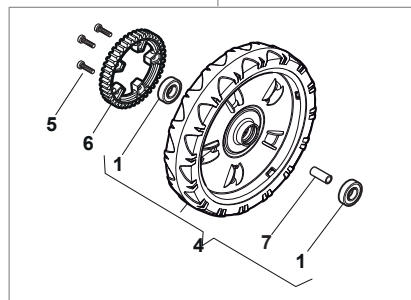

Bushing - Ø180

Ball Bearing - Ø180

Bushing - Ø240

Ball Bearing - Ø240

Fig.	Q.ty	Part No	Description	Notes
1	6	112728706/0	Screw	
2	2	381007462/1	Wheel	
3	8	322042064/0	Bushing	
4	2	381007442/1	Wheel - Short Hub	
5	2	381007466/1	Wheel	
6	2	381007445/1	Wheel - Short Hub	
7	2	381007463/1	Wheel	
8	8	119216035/0	Bearing	
9	2	381007448/1	Wheel - Short Hub	
10	2	381007467/1	Wheel	
11	2	381007455/1	Wheel - Short Hub	
12	2	322120117/0	Wheels Crown Ø240	
13	2	122170848/0	Spacer	

Ball Bearing Ø200 - Wheels NTD

Ball Bearing Ø280 - Wheels NTD

Fig.	Q.ty	Part No	Description	Notes
1	8	119216035/0	Bearing	
2	4	381007416/2	Wheel	
4	2	381007417/2	Wheel	
5	6	112728706/0	Screw	
6	2	322120115/0	Wheels Crown	
7	2	122170845/0	Spacer	