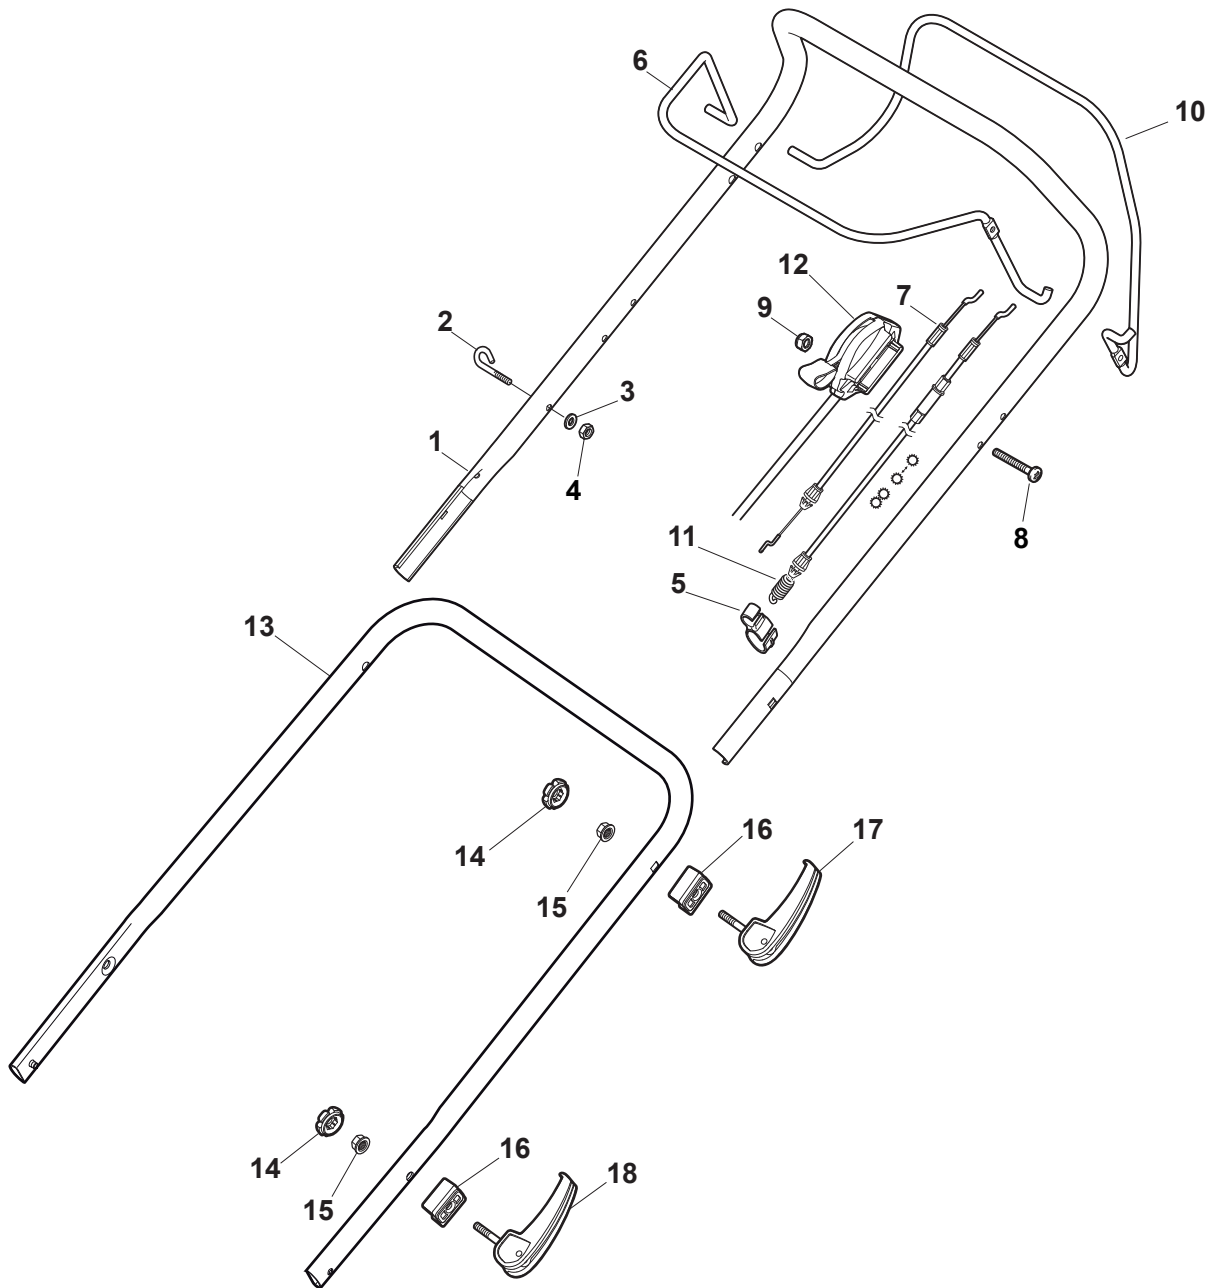

Fig.	Q.ty	Part No	Description	Notes
1	1	381006739/1	Handle, Upper Part	Black without Sponge
1	1	381006745/1	Handle, Upper Part With Sponge Handgrip	Black with Sponge
1	1	381006753/0	Handle, Upper Part Yellow	Yellow without Sponge
1	1	381006754/0	Handle, Upper Part Yellow	Yellow with Sponge
1	1	381006787/0	Handle, Upper Part	Black without Sponge - TRE Models
1	1	381007601/0	Handle, Upper Part	Yellow with Sponge - TRE Models
1	1	381007571/0	Handle, Upper Part	Black with Sponge - Variator
1	1	381007606/0	Handle, Upper Part	Yellow with Sponge - Variator
2	1	122430313/0	Guide Spring	
3	1	112521330/0	Washer	
4	1	112154510/0	Nut	
5	1	118390020/0	Conduit Clip	
6	1	181003363/1	Lever, Engine Brake Black	Black
6	1	381003365/0	Lever, Engine Brake Yellow	Yellow
6	1	381003376/0	Lever, Engine Brake Red	Red
7	1	181030057/0	Cable, Thread Engine Brake	For B&S 775 IS
7	1	181030106/0	Cable, Thread Engine Brake	For B&S 675 IS
8	1	112727783/0	Screw	
9	1	112154510/0	Nut	
10	1	181003364/0	Drive Control Lever	Black
10	1	381003366/0	Lever, Driving Yellow	Yellow
11	1	381030104/0	Clutch Cable	
12	1	322551640/0	Plate	
13	1	381007563/0	Lower Handle	Black
13	1	381007600/0	Lower Handle	Yellow
14	4	322399835/0	Knob	
15	4	122131750/0	Nut	
16	4	322680016/0	Washer	
17	2	381103350/0	Locking Handle Lever	Black
18	2	381003253/0	Locking Handle Lever	Black

Ball Bearing Ø200 - Wheels NTD

Ball Bearing Ø280 - Wheels NTD

Fig.	Q.ty	Part No	Description	Notes
1	8	119216035/0	Bearing	
2	4	381007416/2	Wheel	
4	2	381007417/2	Wheel	
5	6	112728706/0	Screw	
6	2	322120115/0	Wheels Crown	
7	2	122170845/0	Spacer	