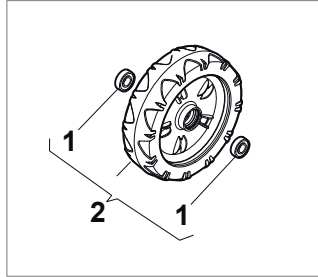

Bushing - Ø180

Ball Bearing - Ø180

Bushing - Ø240

Ball Bearing - Ø240

Fig.	Q.ty	Part No	Description	Notes
1	6	112728706/0	Screw	
2	2	381007462/1	Wheel	
3	8	322042064/0	Bushing	
4	2	381007442/1	Wheel - Short Hub	
5	2	381007466/1	Wheel	
6	2	381007445/1	Wheel - Short Hub	
7	2	381007463/1	Wheel	
8	8	119216035/0	Bearing	
9	2	381007448/1	Wheel - Short Hub	
10	2	381007467/1	Wheel	
11	2	381007455/1	Wheel - Short Hub	
12	2	322120117/0	Wheels Crown Ø240	
13	2	122170848/0	Spacer	

Ball Bearing Ø200 - Wheels NTD

Ball Bearing Ø280 - Wheels NTD

Fig.	Q.ty	Part No	Description	Notes
1	8	119216035/0	Bearing	
2	4	381007416/2	Wheel	
4	2	381007417/2	Wheel	
5	6	112728706/0	Screw	
6	2	322120115/0	Wheels Crown	
7	2	122170845/0	Spacer	