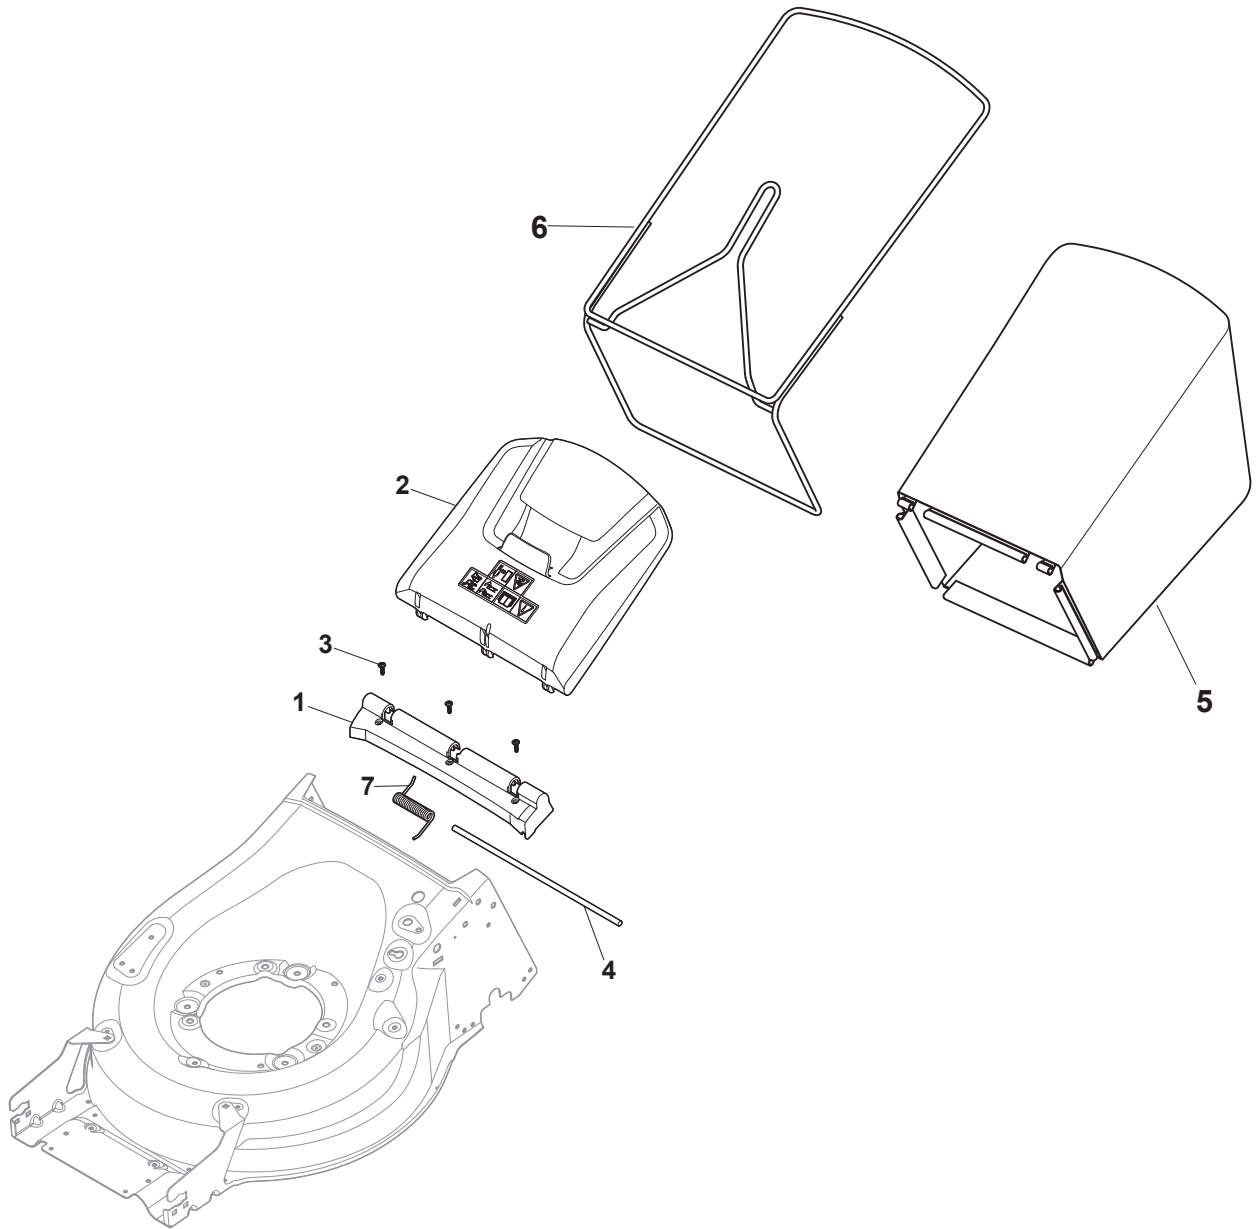

Fig.	Q.ty	Part No	Description	Notes
1	1	122465607/3	Hub With Pulley, Crankshaft Ø 22.2	for GGP and B&S Engines
1	1	122465608/2	Hub With Pulley, Crankshaft Ø 25	for HONDA Engines
1	1	122465638/1	Hub With Pulley, Crankshaft Ø 22.2	for B&S 675E-750-850 Engines
2	1	181004366/2	Blade	
3	1	122160400/0	Elastic Disc	
4	1	322680021/0	Washer	
5	1	112735698/0	Screw	for GGP-B&S-HONDA Engines
5	1	112736815/0	Screw	for B&S 675E-750-850 Engines
6	1	112139100/0	Feather, Crankshaft Ø 22,2	for GGP and B&S Engines
6	1	112139150/0	Feather, Crankshaft Ø 25	for HONDA Engines
7	3	112735108/1	Screw	for GGP-B&S-HONDA Engines
7	3	112735109/2	Screw	for GGP 100 Engine