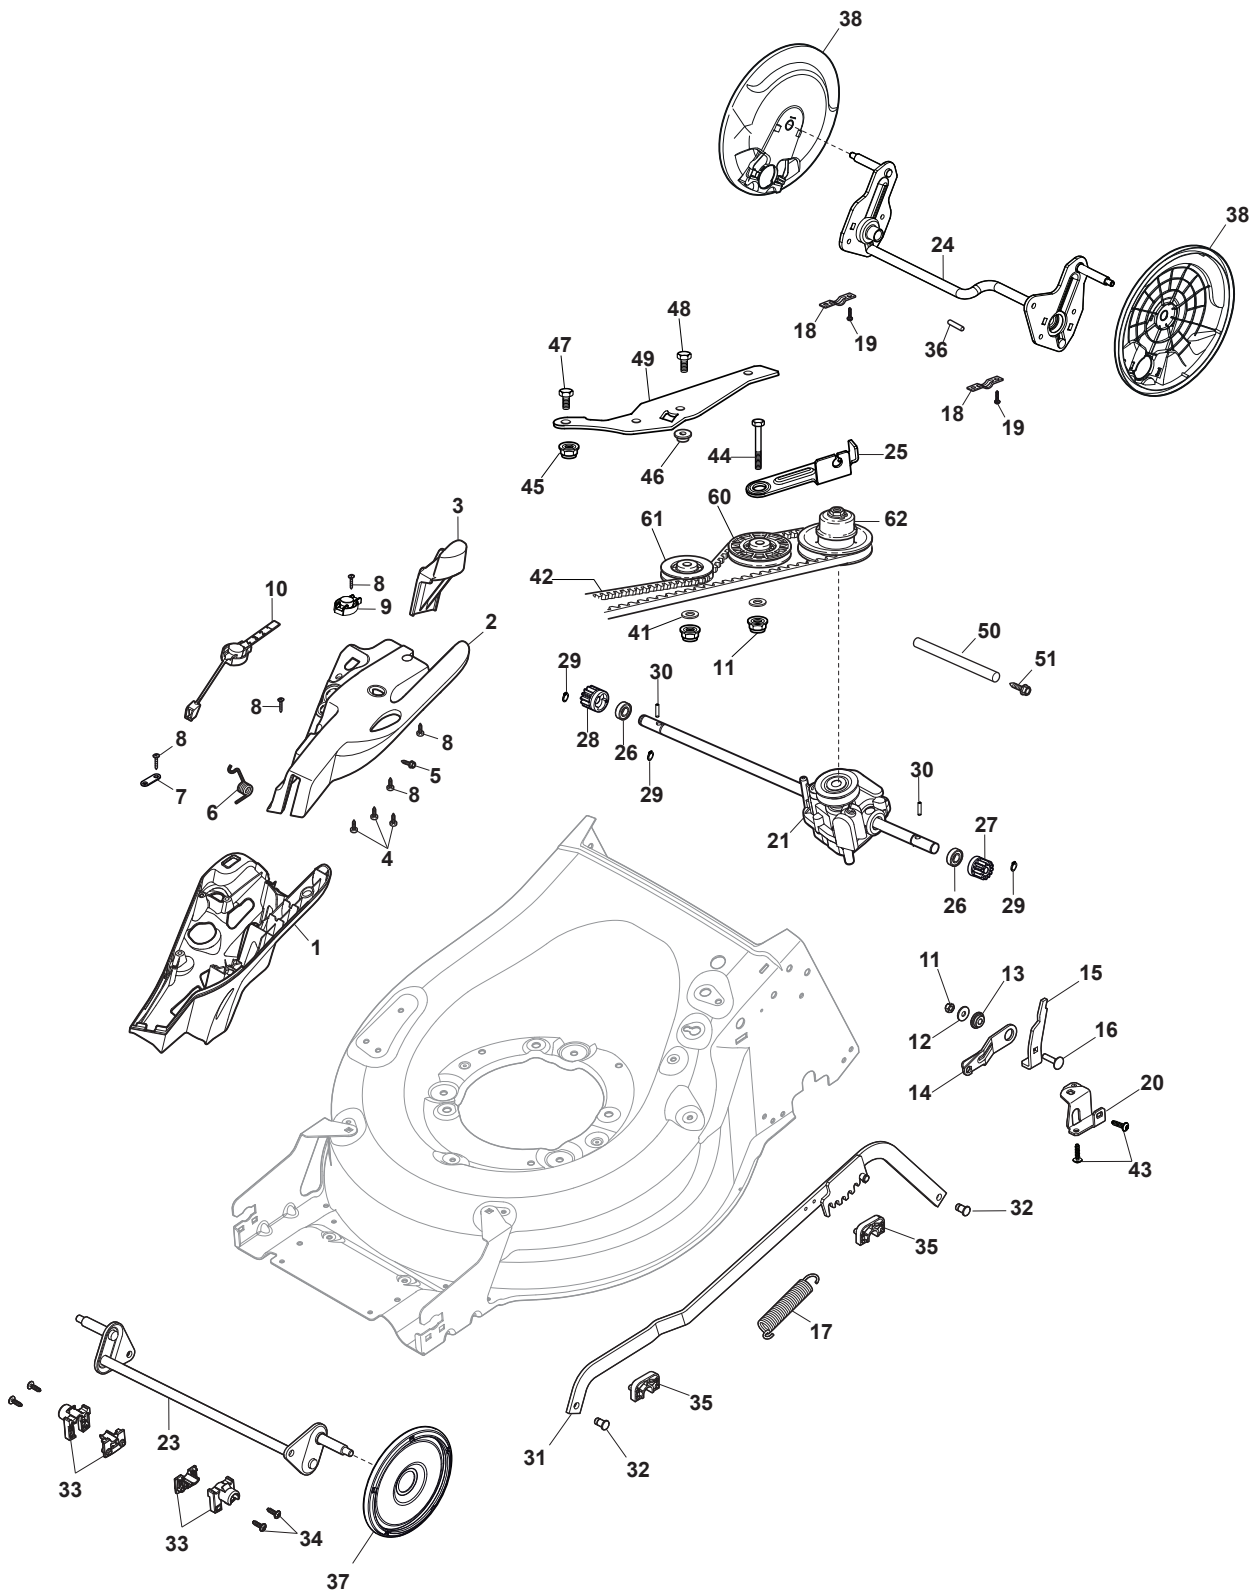

THIS INFORMATION IS NOT INTENDED FOR SALE OR RESALE, AND THIS NOTICE MUST REMAIN ON ALL COPIES.

Fig.	Q.ty	Part No	Description	Notes
1	1	322055262/0	Lower Cover	
2	1	322055263/0	Upper Cover	
3	1	322602026/0	Button	
4	5	112728699/0	Screw	
5	1	125943004/0	Screw	
6	1	122450477/0	Spring	
7	1	322981471/1	Plate	
8	5	112728697/0	Screw	
9	1	322602027/0	Lens	
10	1	322602028/0	Visualizer	
11	1	112154510/0	Nut	
12	1	112523040/0	Washer	
13	1	122517873/0	Pin	
14	1	381003475/1	Lever, Height Adjustment	
15	1	322778475/0	Bracket	
16	1	112815270/0	Screw	
17	1	122450480/0	Spring	
18	2	322545152/0	Plate	
19	4	112728697/0	Screw	
20	1	322778477/0	Bracket	
21	1	181003116/0	Gear Box	
23	1	381302885/0	Front Wheel Axle	
24	1	381302889/0	Rear Wheel Axle	
25	1	322806647/0	Bracket	
26	2	119216035/0	Bearing	
27	1	122570134/0	Left Pinion	
28	1	122570133/0	Right Pinion	
29	4	112608600/0	Seeger	
30	2	122753000/0	Pin	
31	1	381002045/0	Wheels Control Rod	
32	2	122519823/0	Pin	
33	2	322785305/1	Support	
34	4	112728697/0	Screw	
35	2	112436051/0	Plate	
36	1	112645708/0	Pin	
37	2	322600247/0	Protection, Wheel	Not for DELTA Wheels
38	2	322600208/0	Protection, Wheel	
41	2	112523050/0	Washer	
42	1	135064005/0	Belt	
43	5	112728704/1	Screw	
44	1	112674550/0	Screw	
45	2	112154210/0	Nut	
46	1	122671656/0	Washer	
47	2	112792611/0	Screw	
48	2	112689500/0	Screw	
49	1	322806649/0	Bracket	
50	1	322608567/0	Axle	
51	2	112735120/0	Screw	
60	1	122601914/0	Pulley	
61	1	122601915/0	Pulley	
62	1	122601932/0	Pulley	

MP1 504 WSVQ

Petrol Lawn Mower Mask

Issue 11 - 2017

Fig.	Q.ty	Part No	Description	Notes
1	1	322393741/0	Handle	
2	1	322226214/0	Mask, White	
3	1	322500110/0	Front Combi	
4	6	112728697/0	Screw	
5	2	112728699/0	Screw	
6	1	381004787/0	White Deck	