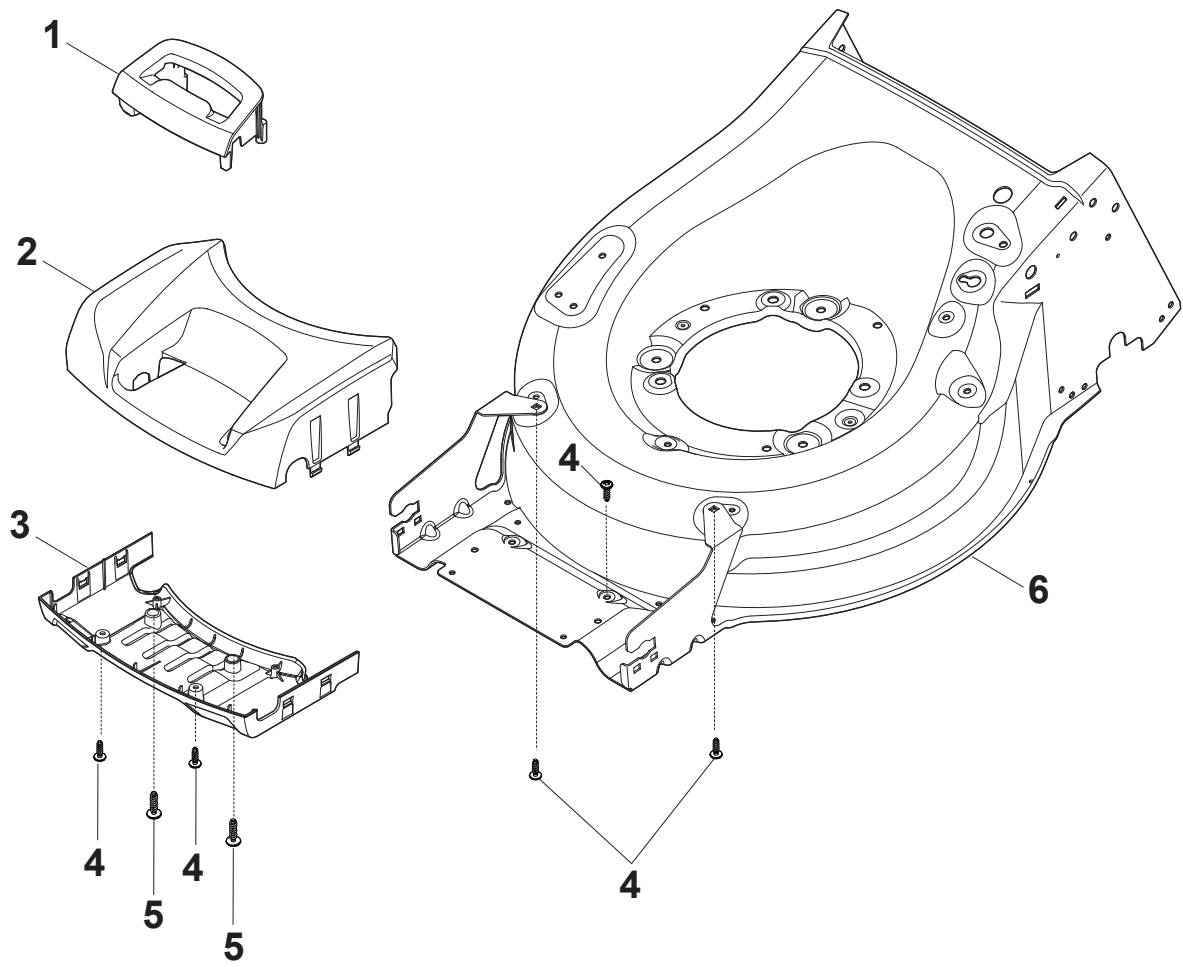

THIS INFORMATION IS NOT INTENDED FOR SALE OR RESALE, AND THIS NOTICE MUST REMAIN ON ALL COPIES.

Fig.	Q.ty	Part No	Description	Notes
1	1	322055262/0	Lower Cover	
2	1	322055263/0	Upper Cover	
3	1	322602026/0	Button	
4	5	112728699/0	Screw	
5	1	125943004/0	Screw	
6	1	122450477/0	Spring	
7	1	322981471/1	Plate	
8	5	112728697/0	Screw	
9	1	322602027/0	Lens	
10	1	322602028/0	Visualizer	
11	1	112154510/0	Nut	
12	1	112523040/0	Washer	
13	1	122517873/0	Pin	
14	1	381003475/1	Lever, Height Adjustment	
15	1	322778475/0	Bracket	
16	1	112815270/0	Screw	
17	1	122450480/0	Spring	
18	2	322545152/0	Plate	
19	4	112728697/0	Screw	
20	1	322778477/0	Bracket	
21	1	181003116/0	Gear Box	
23	1	381302885/0	Front Wheel Axle	
24	1	381302889/0	Rear Wheel Axle	
25	1	322806647/0	Bracket	
26	2	119216035/0	Bearing	
27	1	122570134/0	Left Pinion	
28	1	122570133/0	Right Pinion	
29	4	112608600/0	Seeger	
30	2	122753000/0	Pin	
31	1	381002045/0	Wheels Control Rod	
32	2	122519823/0	Pin	
33	2	322785305/1	Support	
34	4	112728697/0	Screw	
35	2	112436051/0	Plate	
36	1	112645708/0	Pin	
37	2	322600247/0	Protection, Wheel	Not for DELTA Wheels
38	2	322600208/0	Protection, Wheel	
41	2	112523050/0	Washer	
42	1	135064005/0	Belt	
43	5	112728704/1	Screw	
44	1	112674550/0	Screw	
45	2	112154210/0	Nut	
46	1	122671656/0	Washer	
47	2	112792611/0	Screw	
48	2	112689500/0	Screw	
49	1	322806649/0	Bracket	
50	1	322608567/0	Axle	
51	2	112735120/0	Screw	
60	1	122601914/0	Pulley	
61	1	122601915/0	Pulley	
62	1	122601932/0	Pulley	