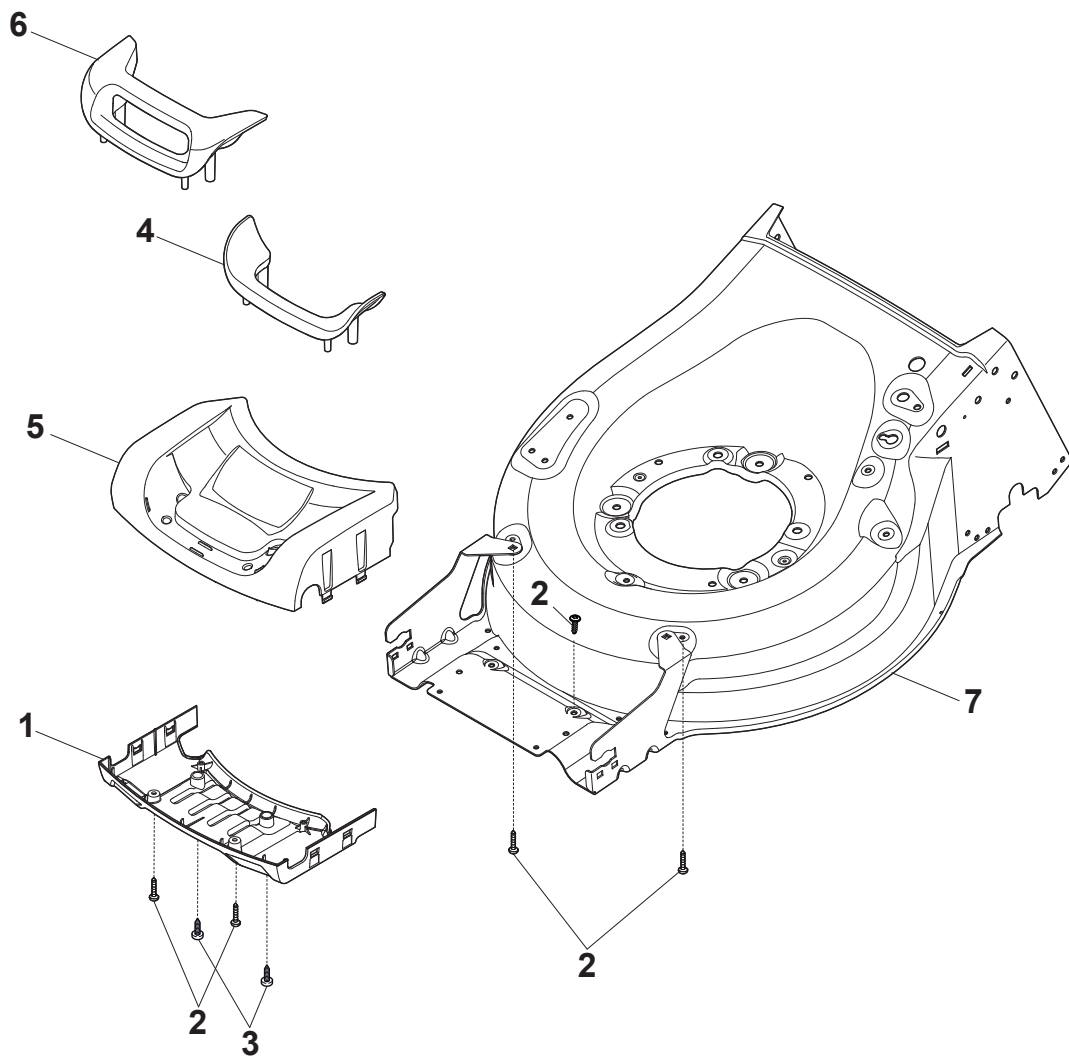

THIS INFORMATION IS NOT INTENDED FOR SALE OR RESALE, AND THIS NOTICE MUST REMAIN ON ALL COPIES.

Fig.	Q.ty	Part No	Description	Notes
1	1	322055262/0	Lower Cover	
2	1	322055263/0	Upper Cover	
3	1	322602026/0	Button	
4	5	112728699/0	Screw	
5	1	125943004/0	Screw	
6	1	122450477/0	Spring	
7	1	322981471/1	Plate	
8	5	112728697/0	Screw	
9	1	322602027/0	Lens	
10	1	322602028/0	Visualizer	
11	1	112154510/0	Nut	
12	1	112523040/0	Washer	
13	1	122517873/0	Pin	
14	1	381003475/1	Lever, Height Adjustment	
15	1	322778475/0	Bracket	
16	1	112815270/0	Screw	
17	1	122450480/0	Spring	
18	2	322545152/0	Plate	
19	4	112728697/0	Screw	
20	1	322778477/0	Bracket	
21	1	181003116/0	Gear Box	
23	1	381302885/0	Front Wheel Axle	
24	1	381302889/0	Rear Wheel Axle	
25	1	322806647/0	Bracket	
26	2	119216035/0	Bearing	
27	1	122570134/0	Left Pinion	
28	1	122570133/0	Right Pinion	
29	4	112608600/0	Seeger	
30	2	122753000/0	Pin	
31	1	381002045/0	Wheels Control Rod	
32	2	122519823/0	Pin	
33	2	322785305/1	Support	
34	4	112728697/0	Screw	
35	2	112436051/0	Plate	
36	1	112645708/0	Pin	
37	2	322600247/0	Protection, Wheel	Not for DELTA Wheels
38	2	322600208/0	Protection, Wheel	
41	2	112523050/0	Washer	
42	1	135064005/0	Belt	
43	5	112728704/1	Screw	
44	1	112674550/0	Screw	
45	2	112154210/0	Nut	
46	1	122671656/0	Washer	
47	2	112792611/0	Screw	
48	2	112689500/0	Screw	
49	1	322806649/0	Bracket	
50	1	322608567/0	Axle	
51	2	112735120/0	Screw	
60	1	122601914/0	Pulley	
61	1	122601915/0	Pulley	
62	1	122601932/0	Pulley	

MP1 504 WSVQ

Petrol Lawn Mower Mask

Issue 11 - 2017

Fig.	Q.ty	Part No	Description	Notes
1	1	322393741/0	Handle	
2	1	322226214/0	Mask, White	
3	1	322500110/0	Front Combi	
4	6	112728697/0	Screw	
5	2	112728699/0	Screw	
6	1	381004787/0	White Deck	