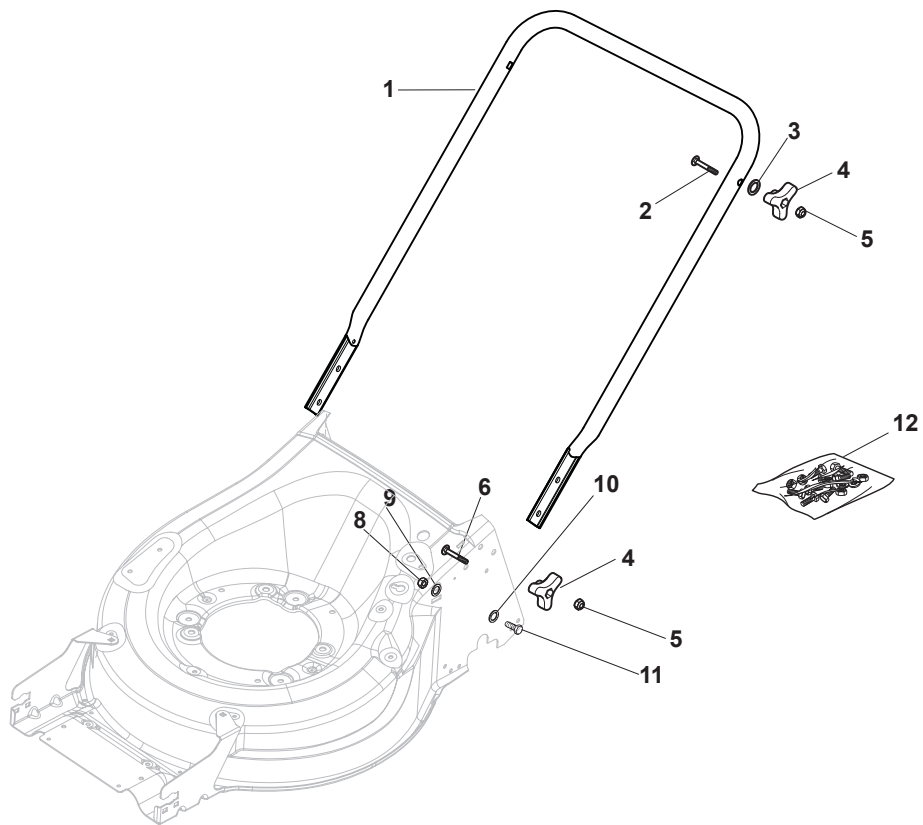

Fig.	Q.ty	Part No	Description	Notes
1	1	322500111/0	Front Combi	
2	6	112728697/0	Screw	
3	2	112728699/0	Screw	
4	1	322055524/0	Insert	
5	1	322226215/0	Mask, Red	
6	1	322393742/0	Handle	
7	1	381004776/0	Red Deck	

Fig.	Q.ty	Part No	Description	Notes
1	1	381006785/0	Handle Lower Part	Black
2	2	112819110/0	Screw	
3	2	122671651/0	Washer	
4	2	122399900/0	Knob	
5	2	112293200/0	Nut	
6	2	112818900/0	Screw	
8	2	112155000/0	Nut	
9	2	112521350/0	Washer	
10	2	112369500/0	Elastic Washer	
11	2	112760605/0	Screw	
12	1	381008730/0	Outfit	Black