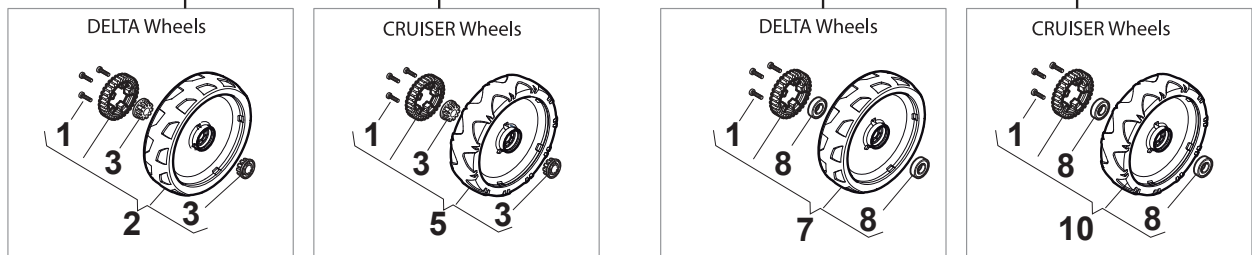

Bushing - Ø180

Ball Bearing - Ø180

Bushing - Ø240

Ball Bearing - Ø240

Fig.	Q.ty	Part No	Description	Notes
1	6	112728706/0	Screw	
2	2	381007462/1	Wheel	
3	8	322042064/0	Bushing	
4	2	381007442/1	Wheel	
5	2	381007466/1	Wheel	
6	2	381007445/1	Wheel	
7	2	381007463/1	Wheel	
8	8	119216035/0	Bearing	
9	2	381007448/1	Wheel	
10	2	381007467/1	Wheel	
11	2	381007455/1	Wheel