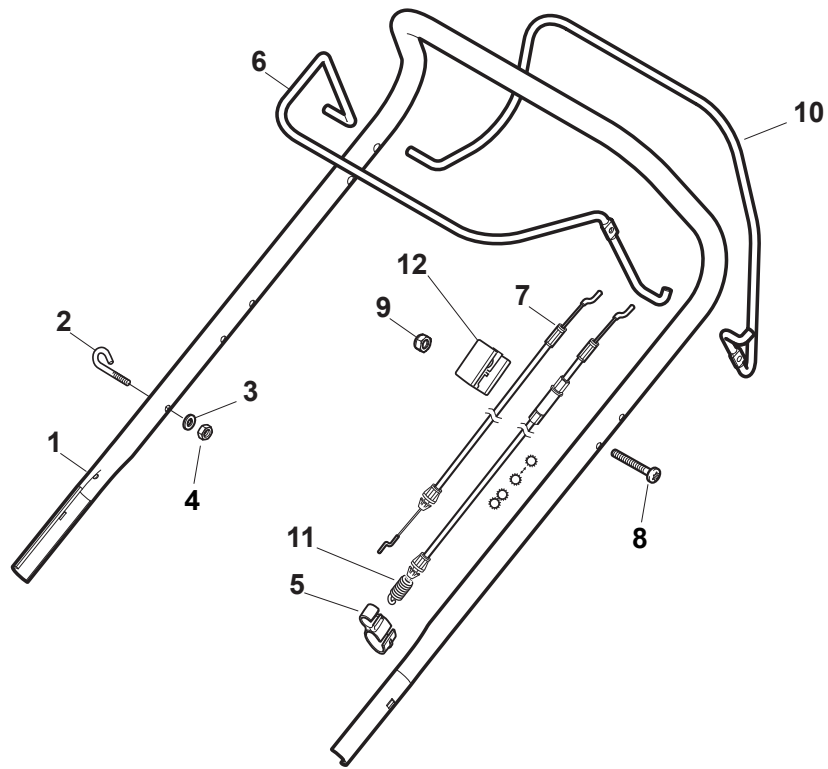

Fig.	Q.ty	Part No	Description	Notes
1	1	381006739/1	Handle, Upper Part	Black without Sponge
1	1	381006745/1	Handle, Upper Part with sponge handgrip	Black with Sponge
1	1	381006753/0	Handle, Upper Part Yellow	Yellow without Sponge
1	1	381006754/0	Handle, Upper Part Yellow	Yellow with Sponge
1	1	381006787/0	Handle, Upper Part	Black without Sponge for TRE models
1	1	381007571/0	Handle, Upper Part	Black with Sponge for models with Stepless
2	1	122430313/0	Guide Spring	
3	1	112521330/0	Washer	
4	1	112154510/0	Nut	
5	1	118390020/0	Conduit Clip	
6	1	181003363/1	Lever, Engine Brake Black	Black
6	1	381003365/0	Lever, Engine Brake Yellow	Yellow
6	1	381003376/0	Lever, Engine Brake Red	Red
7	1	181030053/0	Cable, Thread Engine Brake	Handle w/Lever - For B&S 675-750 Engine
7	1	181030053/0	Cable, Thread Engine Brake	Handle w/Knob - For B&S 675 and GGP 160/ES
7	1	181030054/0	Cable, Thread Engine Brake	Handle w/Knob - For WBE 140 Engine
7	1	181030054/0	Cable, Thread Engine Brake	Handle w/Lever - For B&S 675E Engine
7	1	181030057/0	Cable, Thread Engine Brake	Handle w/Lever - For B&S 675-750-775 Engine
7	1	181030057/0	Cable, Thread Engine Brake	Handle w/Knob - For B&S 675E
7	1	181030070/0	Cable, Thread Engine Brake	Handle w/Knob - For Honda Engine MP1 55
7	1	181030070/0	Cable, Thread Engine Brake	Handle w/Knob - For B&S 625E-675EXI-850 Engine
7	1	181030087/0	Cable, Thread Engine Brake	Handle w/Knob - For B&S 750-775 Engine
7	1	181030088/0	Cable, Thread Engine Brake	Handle w/Knob - For B&S 550E-625E-675 Engine
7	1	181030088/0	Cable, Thread Engine Brake	Handle w/Knob - For Honda Engine MP1 50
7	1	181030105/0	Cable, Thread Engine Brake	Handle w/Lever - For WBE 140 Engine
7	1	181030106/0	Cable, Thread Engine Brake	Handle w/Lever - For B&S 550E-625E-675EXI-675IS-850 Engine
7	1	181030106/0	Cable, Thread Engine Brake	Handle w/Lever - For WBE0702 Engine
7	1	181030106/0	Cable, Thread Engine Brake	Handle w/Lever - For Honda Engine
8	1	112727783/0	Screw	
9	1	112154510/0	Nut	
10	1	181003364/0	Drive Control Lever	Black
10	1	381003366/0	Lever, Driving Yellow	Yellow
11	1	381030104/0	Clutch Cable	
12	1	322551640/0	Plate