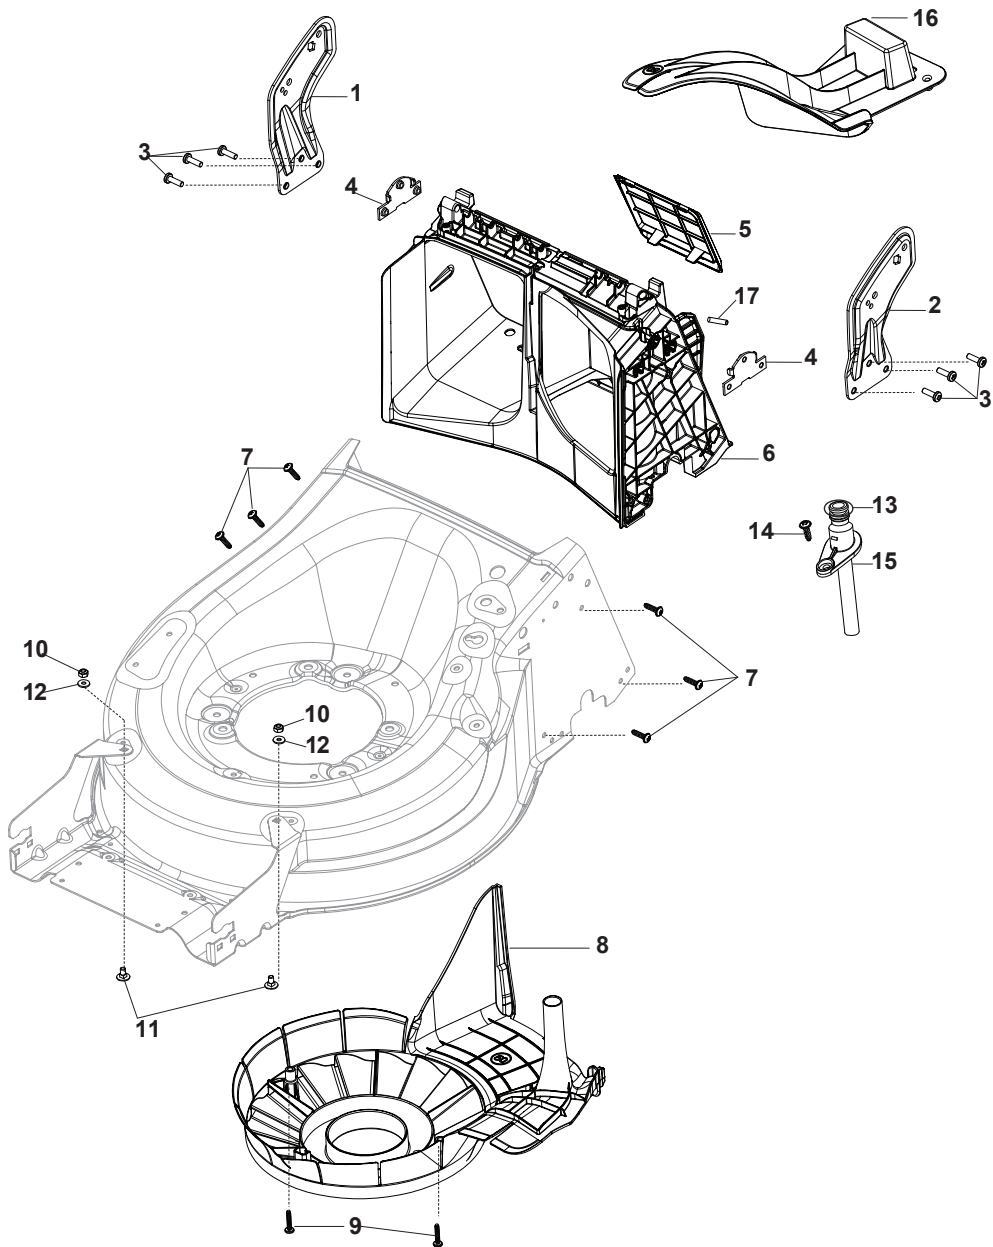

Bushing - Ø180

Ball Bearing - Ø180

Bushing - Ø240

Ball Bearing - Ø240

Fig.	Q.ty	Part No	Description	Notes
1	6	112728706/0	Screw	
2	2	381007462/1	Wheel	
3	8	322042064/0	Bushing	
4	2	381007442/1	Wheel	
5	2	381007466/1	Wheel	
6	2	381007445/1	Wheel	
7	2	381007463/1	Wheel	
8	8	119216035/0	Bearing	
9	2	381007448/1	Wheel	
10	2	381007467/1	Wheel	
11	2	381007455/1	Wheel	

Ball Bearing Ø200 - Wheels NTD

Ball Bearing Ø280 - Wheels NTD

Fig.	Q.ty	Part No	Description	Notes
1	8	119216035/0	Bearing	
2	4	381007416/2	Wheel	
4	2	381007417/2	Wheel	

Fig.	Q.ty	Part No	Description	Notes
1	2	322110643/0	Hub Cap Grey	Grey
2	2	322110644/0	Hub Cap Grey	Grey
3	2	322110645/0	Hub Cap Grey	Grey
4	2	322110646/0	Hub Cap Grey	Grey

Fig.	Q.ty	Part No	Description	Notes
1	1	381005195/0	Bracket-Rh	
2	1	381005197/0	Bracket-Lh	
3	6	112727801/0	Screw	
4	2	322545213/0	Plate	
5	1	322600310/0	Rear door	Not for TR/E models
6	1	322108316/0	Conveyor	
7	6	112728699/0	Screw	
8	1	322060270/1	Carter Mulching	
9	2	112728531/1	Screw	
10	2	112154510/0	Nut	
11	2	112815200/0	Screw	
12	2	112521330/0	Washer	
13	1	119035000/0	Or Ring	
14	1	112728697/0	Screw	
15	1	322034002/0	Washing Connection	
16	1	322140245/0	Deflector	
17	1	112645708/0	Pin	