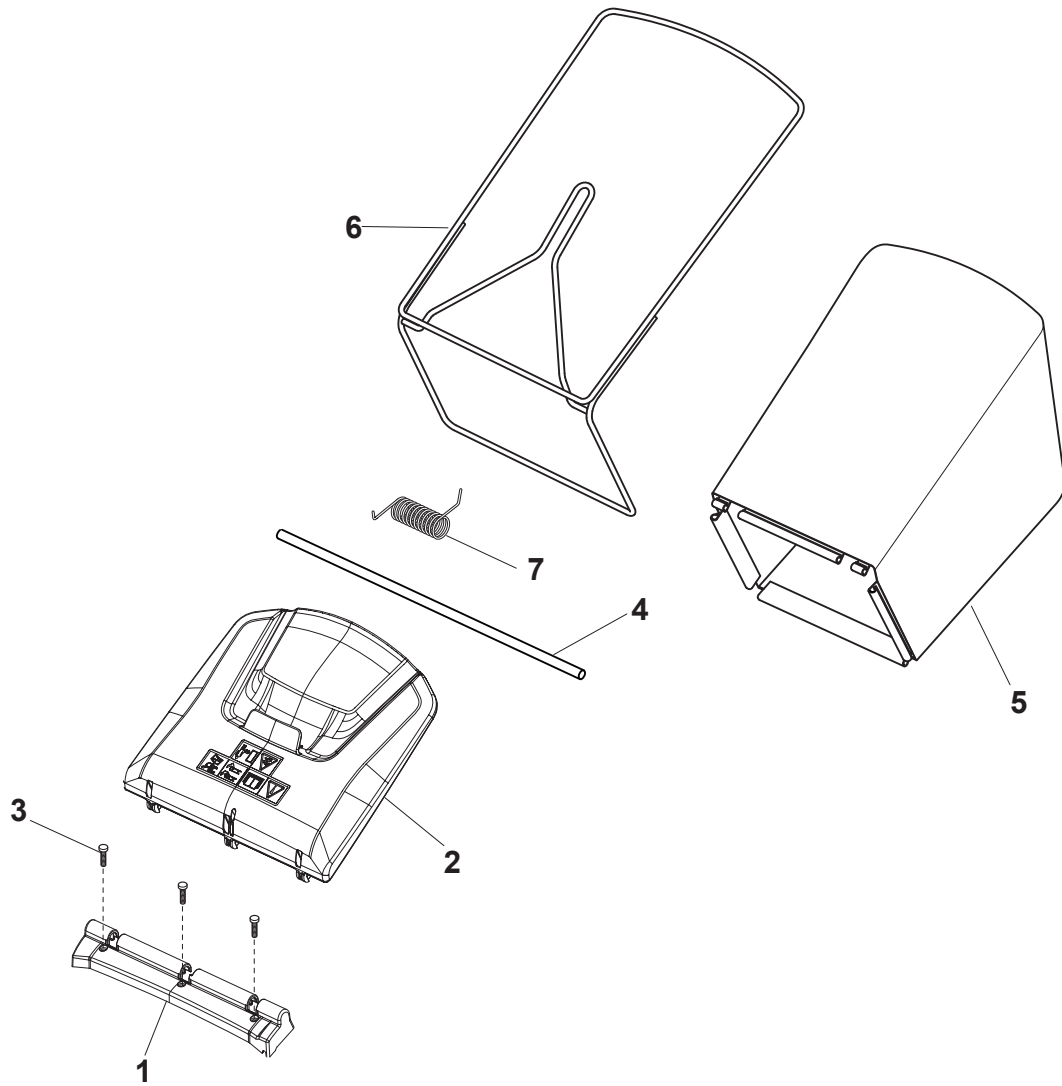

Fig.	Q.ty	Part No	Description	Notes
1	1	322109569/0	Black Stone Guard Support	
2	1	322600312/0	Stone Guard, White	White
2	1	322600308/0	Stone Guard, Black	Black
2	1	322600339/0	Stone Guard, Yellow	Yellow
3	3	112728697/0	Screw	
4	1	122517884/0	Pin	
5	1	181102350/0	Cancas GrassCatcher	
6	1	181006410/0	Fabric Box Frame	
7	1	122450479/0	Spring	