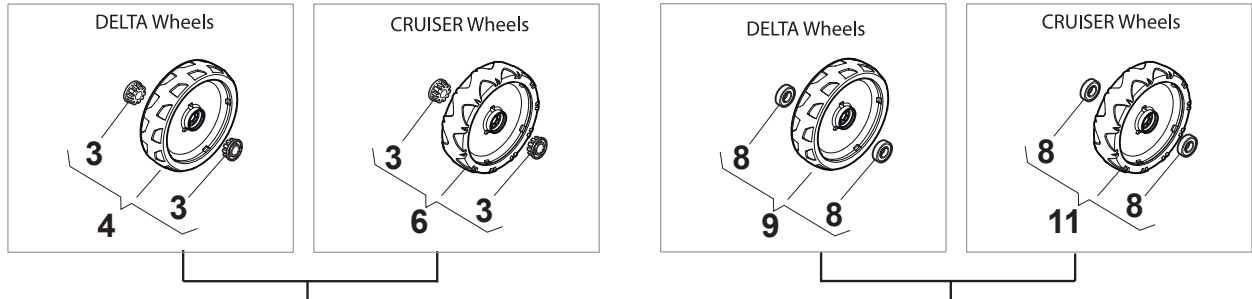

Bushing - Ø180

Ball Bearing - Ø180

Bushing - Ø240

Ball Bearing - Ø240

Fig.	Q.ty	Part No	Description	Notes
1	6	112728706/0	Screw	
2	2	381007462/1	Wheel	
3	8	322042064/0	Bushing	
4	2	381007442/1	Wheel	
5	2	381007466/1	Wheel	
6	2	381007445/1	Wheel	
7	2	381007463/1	Wheel	
8	8	119216035/0	Bearing	
9	2	381007448/1	Wheel	
10	2	381007467/1	Wheel	
11	2	381007455/1	Wheel