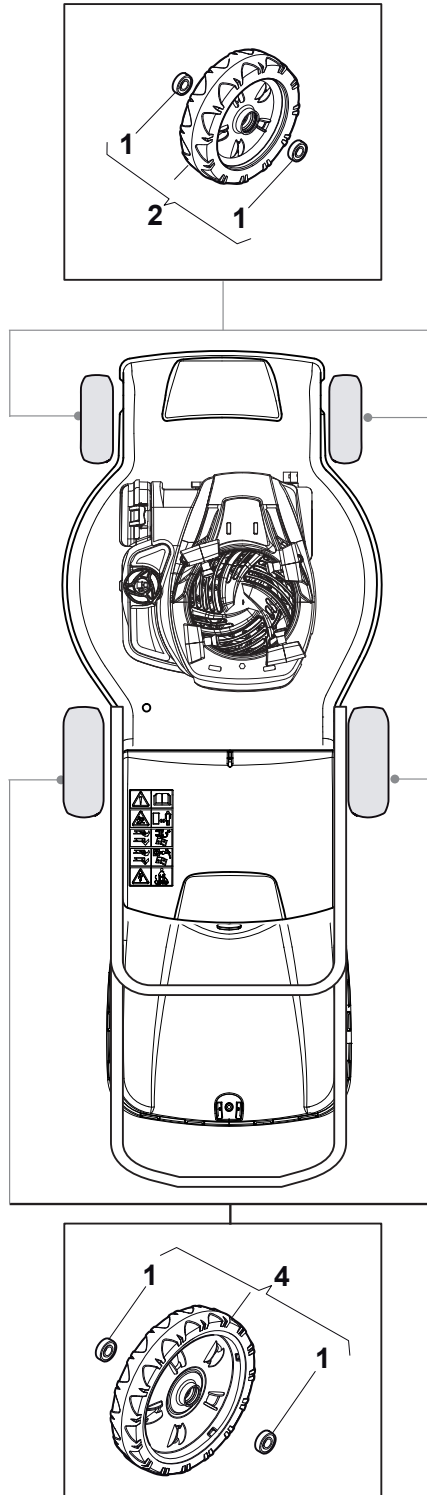

Ball Bearing Ø200 - Wheels NTD

Ball Bearing Ø280 - Wheels NTD

Fig.	Q.ty	Part No	Description	Notes
1	8	119216035/0	Bearing	
2	4	381007416/2	Wheel	
4	2	381007417/2	Wheel