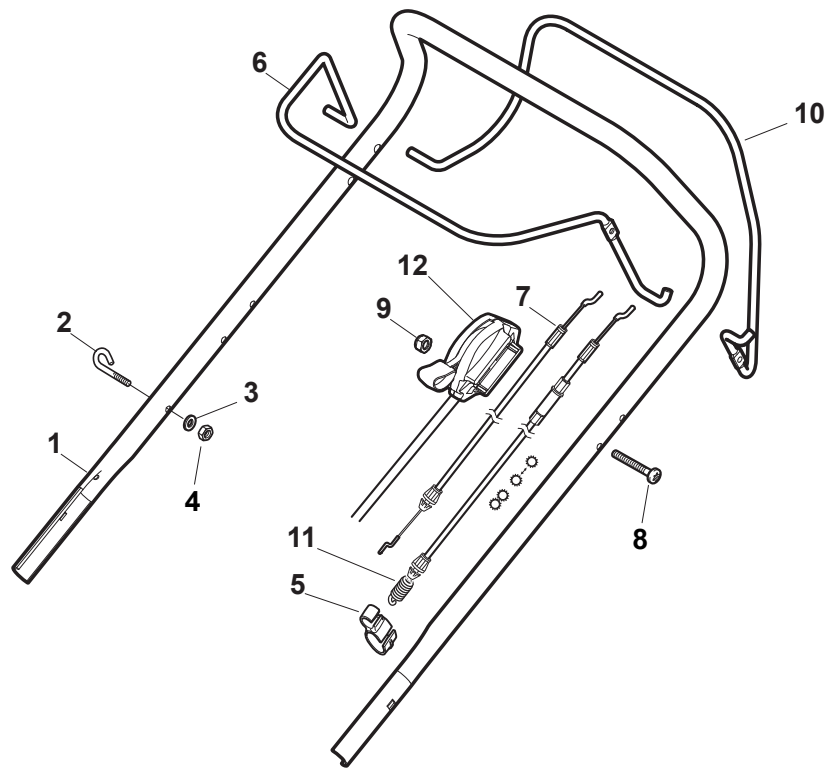

Fig.	Q.ty	Part No	Description	Notes
1	1	381006739/1	Handle, Upper Part	Black without Sponge
1	1	381006745/1	Handle, Upper Part with sponge handgrip	Black with Sponge
1	1	381006753/0	Handle, Upper Part Yellow	Yellow without Sponge
1	1	381006754/0	Handle, Upper Part Yellow	Yellow with Sponge
1	1	381006787/0	Handle, Upper Part	Black without Sponge for TRE models
1	1	381007571/0	Handle, Upper Part	Black with Sponge for models with Stepless
2	1	122430313/0	Guide Spring	
3	1	112521330/0	Washer	
4	1	112154510/0	Nut	
5	1	118390020/0	Conduit Clip	
6	1	181003363/1	Lever, Engine Brake Black	Black
6	1	381003365/0	Lever, Engine Brake Yellow	Yellow
6	1	381003376/0	Lever, Engine Brake Red	Red
7	1	181030087/0	Cable, Thread Engine Brake	Handle w/Knob - For B&S 775 IS
7	1	181030088/0	Cable, Thread Engine Brake	Handle w/Knob - For B&S 675 IS
7	1	181030057/0	Cable, Thread Engine Brake	Handle w/Lever - For B&S 775 IS
7	1	181030106/0	Cable, Thread Engine Brake	Handle w/Lever - For B&S 675 IS
8	1	112727783/0	Screw	
9	1	112154510/0	Nut	
10	1	181003364/0	Drive Control Lever	Black
10	1	381003366/0	Lever, Driving Yellow	Yellow
11	1	381030104/0	Clutch Cable	
12	1	322551640/0	Plate	