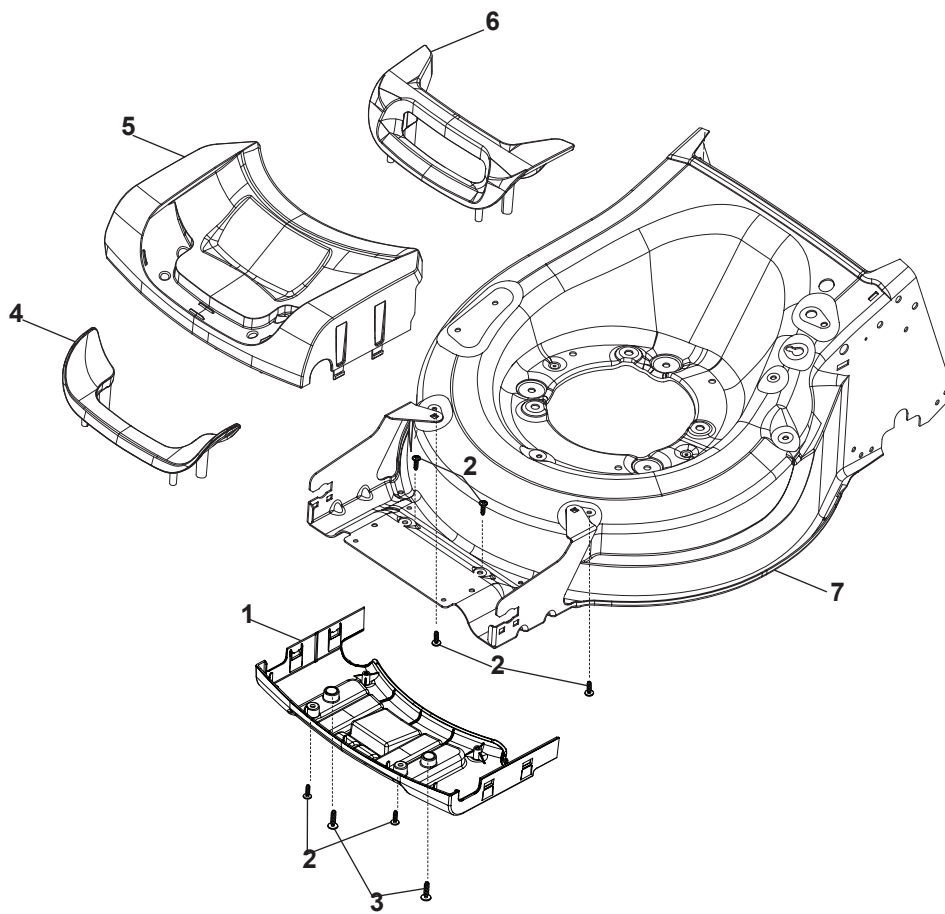

THIS INFORMATION IS NOT INTENDED FOR SALE OR RESALE, AND THIS NOTICE MUST REMAIN ON ALL COPIES.

Fig.	Q.ty	Part No	Description	Notes
14	1	381003475/1	Lever, Height Adjustment	
1	1	322055262/0	Lower Cover	
2	1	322055263/0	Upper Cover	
3	1	322602026/0	Button	
4	5	112728699/0	Screw	
5	1	125943004/0	Screw	
6	1	122450477/0	Spring	
7	1	322981471/1	Plate	
8	5	112728697/0	Screw	
9	1	322602027/0	Lens	
10	1	322602028/0	Visualizer	
11	1	112154510/0	Nut	
12	1	112523040/0	Washer	
13	1	122517873/0	Pin	
15	1	322778475/0	Bracket	
16	1	112815270/0	Screw	
17	1	122450480/0	Spring	
18	2	322545152/0	Plate	
19	4	112728698/0	Screw	
20	1	322778477/0	Bracket	
21	1	181003116/0	Gear Box	
23	1	381302885/0	Front Wheel Axle	
24	1	381302889/0	Rear Wheel Axle	
25	1	322806647/0	Bracket	
26	2	119216035/0	Bearing	
27	1	122570110/1	Pinion Right	
28	1	122570120/1	Pinion Left	
29	4	112608600/0	Seeger	
30	2	122753000/0	Pin	
31	1	381002045/0	Wheels Control Rod	
32	2	122519820/0	Pin	
33	2	322785305/1	Support	
34	4	112728697/0	Screw	
35	2	112436051/0	Plate	
37	2	322600145/0	Protection, Wheel	Not for Delta Wheels
38	2	322600208/0	Protection, Wheel	
39	2	322042068/0	Bushing	
40	2	112521371/0	Washer	
41	2	112523050/0	Washer	
42	1	135064005/0	Belt	
43	5	112728704/1	Screw	
44	1	112674550/0	Screw	
45	2	112154210/0	Nut	
46	1	122671656/0	Washer	
47	2	112792611/0	Screw	
48	2	112689500/0	Screw	
49	1	322806649/0	Bracket	
50	1	322608567/0	Axle	
51	2	112735120/0	Screw	
60	1	122601914/0	Pulley	
61	1	122601915/0	Pulley	

Fig.	Q.ty	Part No	Description	Notes
62	1	122601932/0	Pulley	

MP1 504 WSV

Petrol Lawn Mower Mask

Issue 13 - 2016

Fig.	Q.ty	Part No	Description	Notes
1	1	322393741/0	Handle	
2	1	322226214/0	Mask, White	
3	1	322500110/0	Front Combi	
4	6	112728697/0	Screw	
5	2	112728699/0	Screw	
6	1	381004786/0	White Deck	