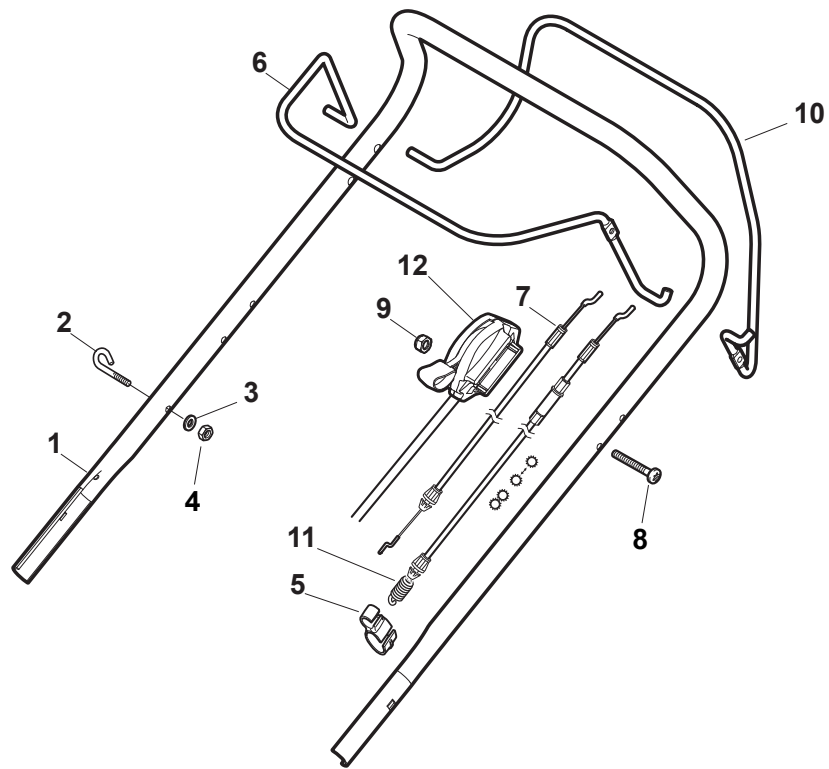

Fig.	Q.ty	Part No	Description	Notes
1	1	381006739/1	Handle, Upper Part	Black without Sponge
1	1	381006745/1	Handle, Upper Part with sponge handgrip	Black with Sponge
1	1	381006753/0	Handle, Upper Part Yellow	Yellow without Sponge
1	1	381006754/0	Handle, Upper Part Yellow	Yellow with Sponge
1	1	381006787/0	Handle, Upper Part	Black without Sponge for TRE models
1	1	381007571/0	Handle, Upper Part	Black with Sponge for models with Stepless
2	1	122430313/0	Guide Spring	
3	1	112521330/0	Washer	
4	1	112154510/0	Nut	
5	1	118390020/0	Conduit Clip	
6	1	181003363/1	Lever, Engine Brake Black	Black
6	1	381003365/0	Lever, Engine Brake Yellow	Yellow
7	1	181030053/0	Cable, Thread Engine Brake	Handle w/Lever - For B&S 675-750 Engine
7	1	181030053/0	Cable, Thread Engine Brake	Handle w/Knob - For B&S 675 and GGP 160/ES
7	1	181030054/0	Cable, Thread Engine Brake	Handle w/Knob - For WBE 140 Engine
7	1	181030054/0	Cable, Thread Engine Brake	Handle w/Lever - For B&S 675E Engine
7	1	181030057/0	Cable, Thread Engine Brake	Handle w/Lever - For B&S 675-750-775 Engine
7	1	181030057/0	Cable, Thread Engine Brake	Handle w/Knob - For B&S 675E
7	1	181030070/0	Cable, Thread Engine Brake	Handle w/Knob - For Honda Engine MP1 55
7	1	181030070/0	Cable, Thread Engine Brake	Handle w/Knob - For B&S 625E675EXI-850 Engine
7	1	181030087/0	Cable, Thread Engine Brake	Handle w/Knob - For B&S 750-775 Engine
7	1	181030088/0	Cable, Thread Engine Brake	Handle w/Knob - For B&S 550E-625E-675 Engine
7	1	181030088/0	Cable, Thread Engine Brake	Handle w/Knob - For Honda Engine MP1 50
7	1	181030105/0	Cable, Thread Engine Brake	Handle w/Lever - For WBE 140 Engine
7	1	181030106/0	Cable, Thread Engine Brake	Handle w/Lever - For B&S 550E-625E-850 Engine
7	1	181030106/0	Cable, Thread Engine Brake	Handle w/Lever - For WBE0702 Engine
7	1	181030106/0	Cable, Thread Engine Brake	Handle w/Lever - For Honda Engine
8	1	112727788/0	Screw	
9	1	112154510/0	Nut	
10	1	181003364/0	Drive Control Lever	Black
10	1	381003366/0	Lever, Driving Yellow	Yellow
11	1	381030104/0	Clutch Cable	
12	1	181005537/0	Throttle Cable	for Handle with Knob
12	1	181005539/0	Throttle Cable	for Handle with Lever