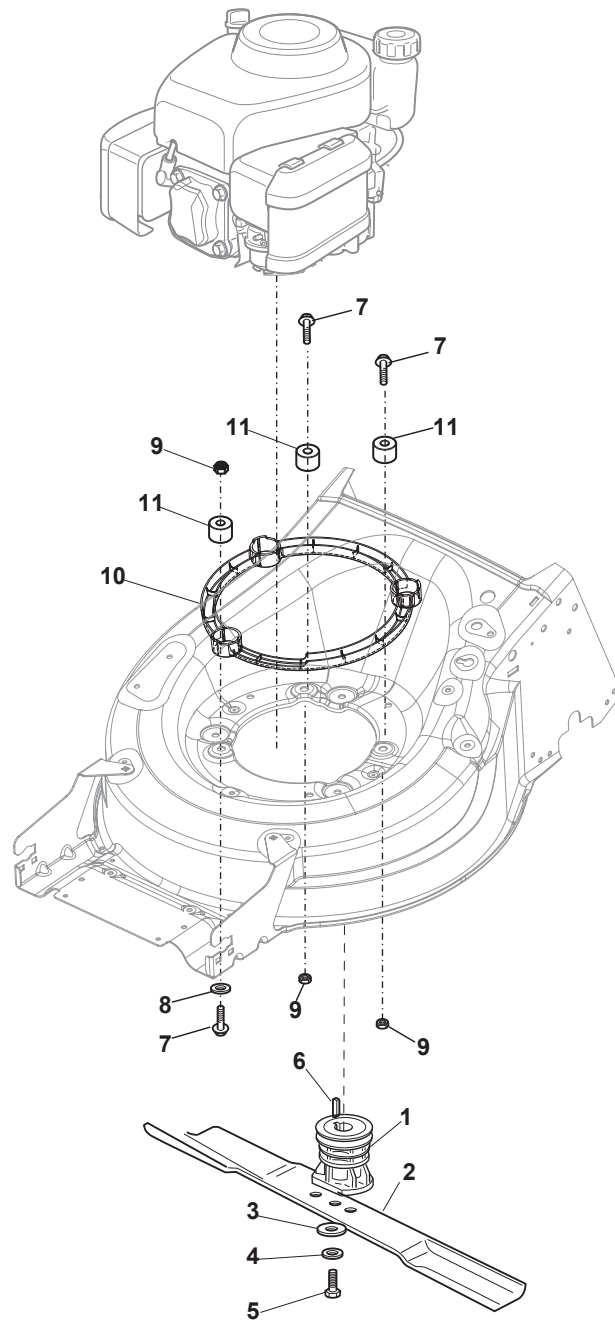

Bushing - Ø180

Ball Bearing - Ø180

Bushing - Ø240

Ball Bearing - Ø240

Fig.	Q.ty	Part No	Description	Notes
1	6	112728706/0	Screw	
2	2	381007462/1	Wheel	
3	8	322042064/0	Bushing	
4	2	381007442/1	Wheel	
5	2	381007466/1	Wheel	
6	2	381007445/1	Wheel	
7	2	381007463/1	Wheel	
8	8	119216035/0	Bearing	
9	2	381007448/1	Wheel	
10	2	381007467/1	Wheel	
11	2	381007455/1	Wheel	

Ball Bearing Ø200 - Wheels NTD

Ball Bearing Ø280 - Wheels NTD

Fig.	Q.ty	Part No	Description	Notes
1	8	119216035/0	Bearing	
2	4	381007416/2	Wheel	
4	2	381007417/2	Wheel	

Fig.	Q.ty	Part No	Description	Notes
1	2	322110643/0	Hub Cap Grey	Grey
2	2	322110644/0	Hub Cap Grey	Grey
3	2	322110645/0	Hub Cap Grey	Grey
4	2	322110646/0	Hub Cap Grey	Grey

Fig.	Q.ty	Part No	Description	Notes
1	1	381005195/0	Bracket-Rh	
2	1	381005197/0	Bracket-Lh	
3	6	112727801/0	Screw	
4	2	322545213/0	Plate	
5	1	322600310/0	Rear door	Not for TR/E models
6	1	322108316/0	Conveyor	
7	6	112728699/0	Screw	
8	1	322060270/1	Carter Mulching	
9	2	112728531/1	Screw	
10	2	112154510/0	Nut	
11	2	112815200/0	Screw	
12	2	112521330/0	Washer	
13	1	119035000/0	Or Ring	
14	1	112728697/0	Screw	
15	1	322034002/0	Washing Connection	
16	1	322140245/0	Deflector	
17	1	112645708/0	Pin	