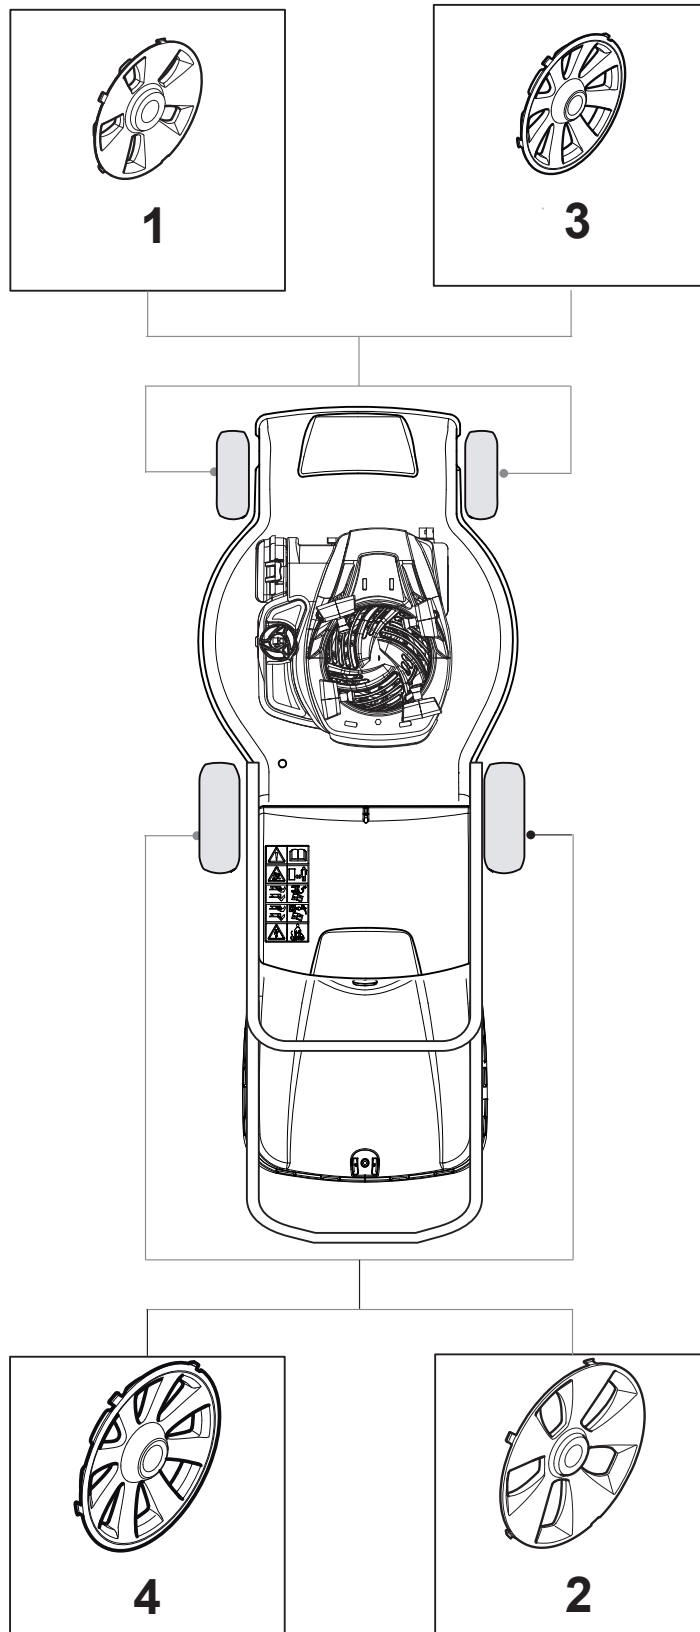

THIS INFORMATION IS NOT INTENDED FOR SALE OR RESALE, AND THIS NOTICE MUST REMAIN ON ALL COPIES.

Fig.	Q.ty	Part No	Description	Notes
14	1	381003475/1	Lever, Height Adjustment	
1	1	322055262/0	Lower Cover	
2	1	322055263/0	Upper Cover	
3	1	322602026/0	Button	
4	5	112728699/0	Screw	
5	1	125943004/0	Screw	
6	1	122450477/0	Spring	
7	1	322981471/1	Plate	
8	5	112728697/0	Screw	
9	1	322602027/0	Lens	
10	1	322602028/0	Visualizer	
11	1	112154510/0	Nut	
12	1	112523040/0	Washer	
13	1	122517873/0	Pin	
15	1	322778475/0	Bracket	
16	1	112815270/0	Screw	
17	1	122450480/0	Spring	
18	2	322545152/0	Plate	
19	4	112728698/0	Screw	
20	1	322778477/0	Bracket	
21	1	181003116/0	Gear Box	
23	1	381302885/0	Front Wheel Axle	
24	1	381302889/0	Rear Wheel Axle	
25	1	322806647/0	Bracket	
26	2	119216035/0	Bearing	
27	1	122570110/1	Pinion Right	
28	1	122570120/1	Pinion Left	
29	4	112608600/0	Seeger	
30	2	122753000/0	Pin	
31	1	381002045/0	Wheels Control Rod	
32	2	122519820/0	Pin	
33	2	322785305/1	Support	
34	4	112728697/0	Screw	
35	2	112436051/0	Plate	
37	2	322600145/0	Protection, Wheel	Not for Delta Wheels
38	2	322600208/0	Protection, Wheel	
39	2	322042068/0	Bushing	
40	2	112521371/0	Washer	
41	2	112523050/0	Washer	
42	1	135064005/0	Belt	
43	5	112728704/1	Screw	
44	1	112674550/0	Screw	
45	2	112154210/0	Nut	
46	1	122671656/0	Washer	
47	2	112792611/0	Screw	
48	2	112689500/0	Screw	
49	1	322806649/0	Bracket	
50	1	322608567/0	Axle	
51	2	112735120/0	Screw	
60	1	122601914/0	Pulley	
61	1	122601915/0	Pulley	

Ball Bearing Ø200 - Wheels NTD

Ball Bearing Ø280 - Wheels NTD

Fig.	Q.ty	Part No	Description	Notes
1	8	119216035/0	Bearing	
2	4	381007416/2	Wheel	
4	2	381007417/2	Wheel	

Fig.	Q.ty	Part No	Description	Notes
1	2	322110643/0	Hub Cap Grey	Grey
2	2	322110644/0	Hub Cap Grey	Grey
3	2	322110645/0	Hub Cap Grey	Grey
4	2	322110646/0	Hub Cap Grey	Grey