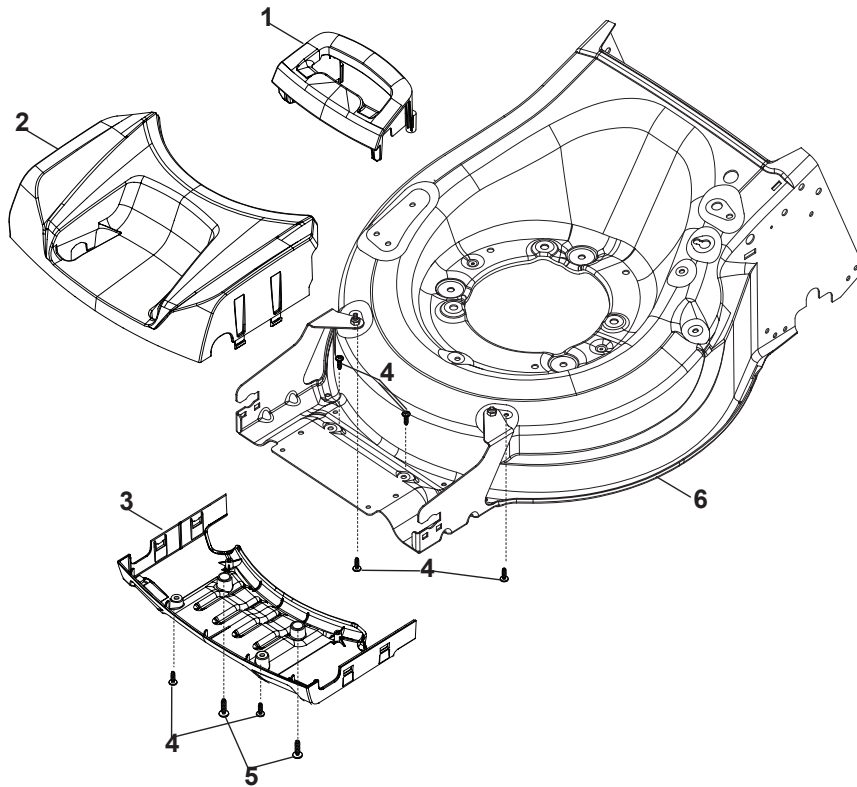

THIS INFORMATION IS NOT INTENDED FOR SALE OR RESALE, AND THIS NOTICE MUST REMAIN ON ALL COPIES.

Fig.	Q.ty	Part No	Description	Notes
14	1	381003475/1	Lever, Height Adjustment	
1	1	322055262/0	Lower Cover	
2	1	322055263/0	Upper Cover	
3	1	322602026/0	Button	
4	5	112728699/0	Screw	
5	1	125943004/0	Screw	
6	1	122450477/0	Spring	
7	1	322981471/1	Plate	
8	5	112728697/0	Screw	
9	1	322602027/0	Lens	
10	1	322602028/0	Visualizer	
11	1	112154510/0	Nut	
12	1	112523040/0	Washer	
13	1	122517873/0	Pin	
15	1	322778475/0	Bracket	
16	1	112815270/0	Screw	
17	1	122450480/0	Spring	
18	2	322545152/0	Plate	
19	4	112728698/0	Screw	
20	1	322778477/0	Bracket	
21	1	181003116/0	Gear Box	
23	1	381302885/0	Front Wheel Axle	
24	1	381302889/0	Rear Wheel Axle	
25	1	322806647/0	Bracket	
26	2	119216035/0	Bearing	
27	1	122570110/1	Pinion Right	
28	1	122570120/1	Pinion Left	
29	4	112608600/0	Seeger	
30	2	122753000/0	Pin	
31	1	381002045/0	Wheels Control Rod	
32	2	122519820/0	Pin	
33	2	322785305/1	Support	
34	4	112728697/0	Screw	
35	2	112436051/0	Plate	
37	2	322600145/0	Protection, Wheel	Not for Delta Wheels
38	2	322600208/0	Protection, Wheel	
39	2	322042068/0	Bushing	
40	2	112521371/0	Washer	
41	2	112523050/0	Washer	
42	1	135064005/0	Belt	
43	5	112728704/1	Screw	
44	1	112674550/0	Screw	
45	2	112154210/0	Nut	
46	1	122671656/0	Washer	
47	2	112792611/0	Screw	
48	2	112689500/0	Screw	
49	1	322806649/0	Bracket	
50	1	322608567/0	Axle	
51	2	112735120/0	Screw	
60	1	122601914/0	Pulley	
61	1	122601915/0	Pulley	

Fig.	Q.ty	Part No	Description	Notes
62	1	122601932/0	Pulley	

MP1 504 WSV

Petrol Lawn Mower Mask

Issue 13 - 2016

Fig.	Q.ty	Part No	Description	Notes
1	1	322393741/0	Handle	
2	1	322226214/0	Mask, White	
3	1	322500110/0	Front Combi	
4	6	112728697/0	Screw	
5	2	112728699/0	Screw	
6	1	381004786/0	White Deck	