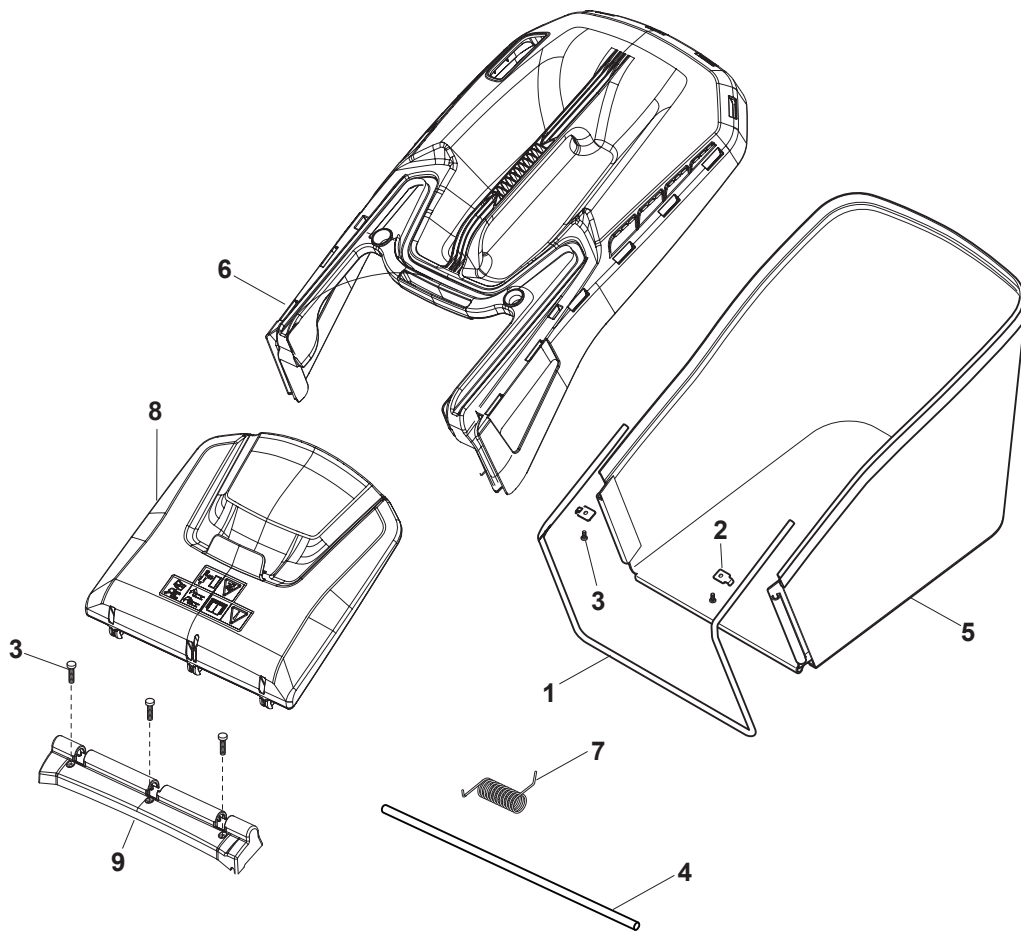

Fig.	Q.ty	Part No	Description	Notes
1	1	322109569/0	Black Stone Guard Support	
2	1	322600312/0	Stone Guard, White	White
2	1	322600308/0	Stone Guard, Black	Black
2	1	322600339/0	Stone Guard, Yellow	Yellow
3	3	112728697/0	Screw	
4	1	122517884/0	Pin	
5	1	181102350/0	Cancas GrassCatcher	
6	1	181006410/0	Fabric Box Frame	
7	1	122450479/0	Spring	