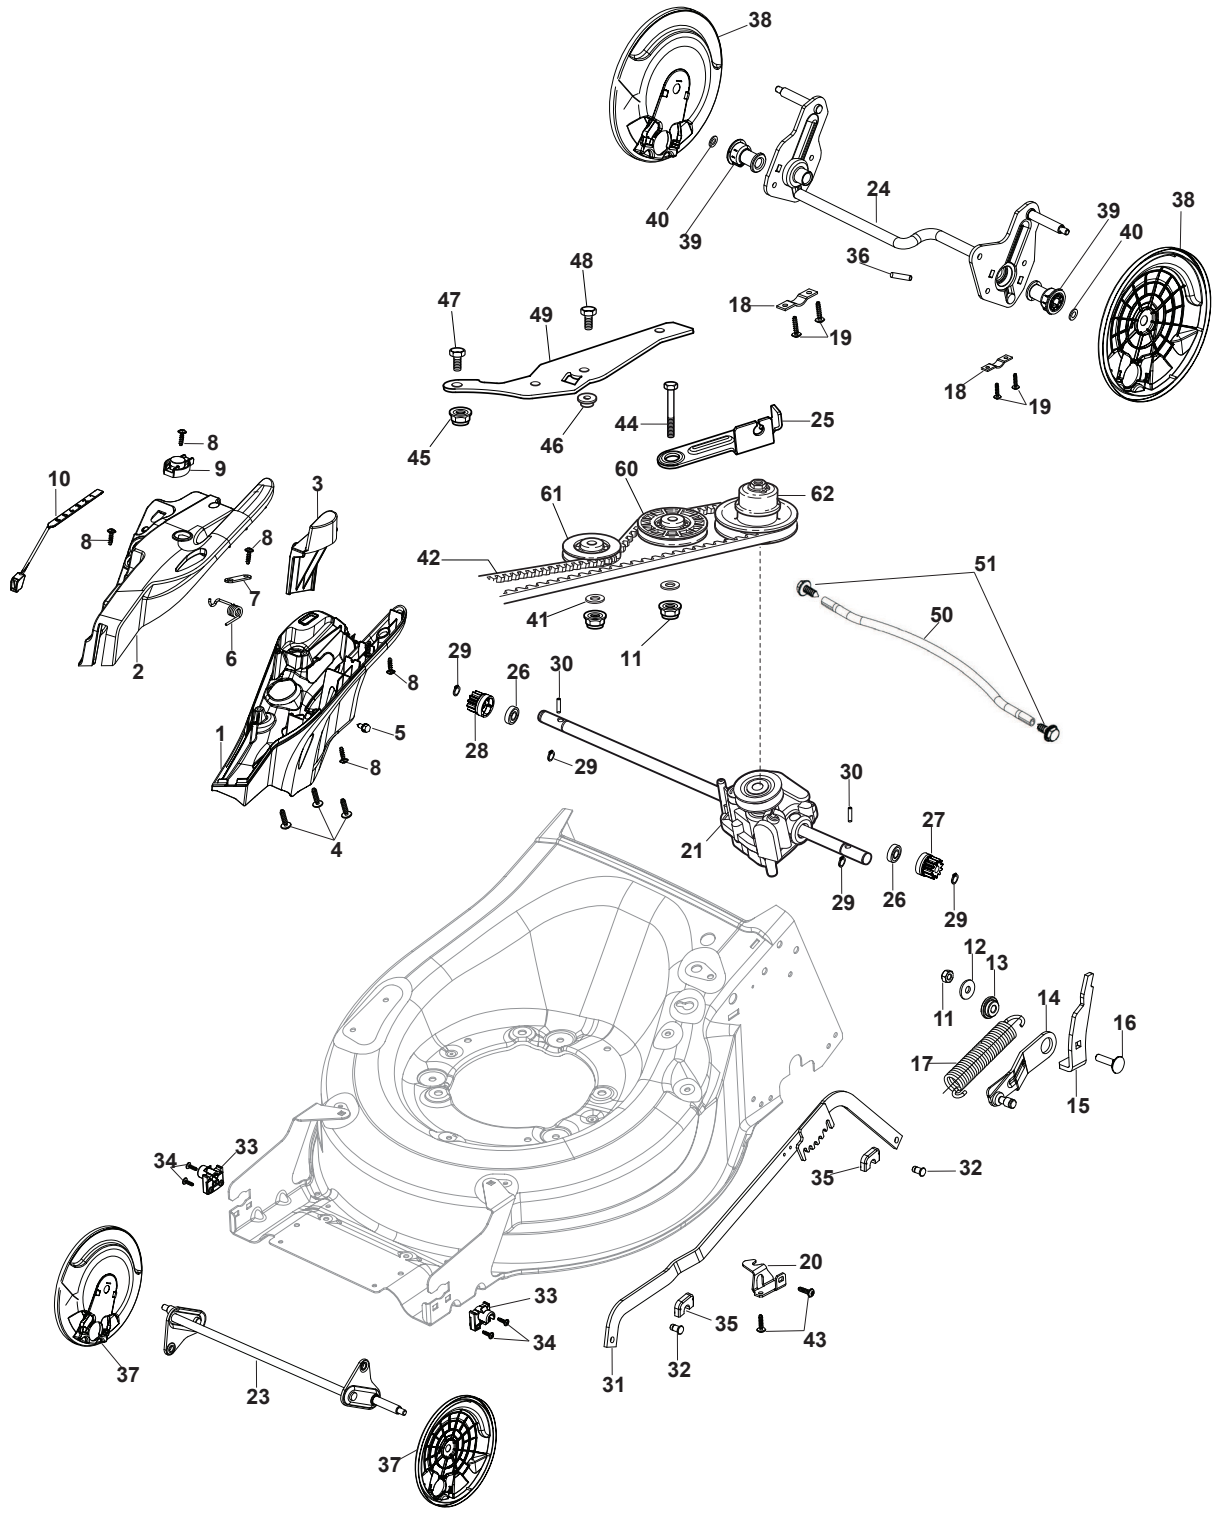

THIS INFORMATION IS NOT INTENDED FOR SALE OR RESALE, AND THIS NOTICE MUST REMAIN ON ALL COPIES.

Fig.	Q.ty	Part No	Description	Notes
14	1	381003475/1	Lever, Height Adjustment	
1	1	322055262/0	Lower Cover	
2	1	322055263/0	Upper Cover	
3	1	322602026/0	Button	
4	5	112728699/0	Screw	
5	1	125943004/0	Screw	
6	1	122450477/0	Spring	
7	1	322981471/1	Plate	
8	5	112728697/0	Screw	
9	1	322602027/0	Lens	
10	1	322602028/0	Visualizer	
11	1	112154510/0	Nut	
12	1	112523040/0	Washer	
13	1	122517873/0	Pin	
15	1	322778475/0	Bracket	
16	1	112815270/0	Screw	
17	1	122450480/0	Spring	
18	2	322545152/0	Plate	
19	4	112728698/0	Screw	
20	1	322778477/0	Bracket	
21	1	181003116/0	Gear Box	
23	1	381302885/0	Front Wheel Axle	
24	1	381302889/0	Rear Wheel Axle	
25	1	322806647/0	Bracket	
26	2	119216035/0	Bearing	
27	1	122570110/1	Pinion Right	
28	1	122570120/1	Pinion Left	
29	4	112608600/0	Seeger	
30	2	122753000/0	Pin	
31	1	381002045/0	Wheels Control Rod	
32	2	122519820/0	Pin	
33	2	322785305/1	Support	
34	4	112728697/0	Screw	
35	2	112436051/0	Plate	
37	2	322600145/0	Protection, Wheel	Not for Delta Wheels
38	2	322600208/0	Protection, Wheel	
39	2	322042068/0	Bushing	
40	2	112521371/0	Washer	
41	2	112523050/0	Washer	
42	1	135064005/0	Belt	
43	5	112728704/1	Screw	
44	1	112674550/0	Screw	
45	2	112154210/0	Nut	
46	1	122671656/0	Washer	
47	2	112792611/0	Screw	
48	2	112689500/0	Screw	
49	1	322806649/0	Bracket	
50	1	322608567/0	Axle	
51	2	112735120/0	Screw	
60	1	122601914/0	Pulley	
61	1	122601915/0	Pulley	

Fig.	Q.ty	Part No	Description	Notes
62	1	122601932/0	Pulley	

MP1 504 WSV

Petrol Lawn Mower Mask

Issue 13 - 2016

Fig.	Q.ty	Part No	Description	Notes
1	1	322393741/0	Handle	
2	1	322226214/0	Mask, White	
3	1	322500110/0	Front Combi	
4	6	112728697/0	Screw	
5	2	112728699/0	Screw	
6	1	381004786/0	White Deck	