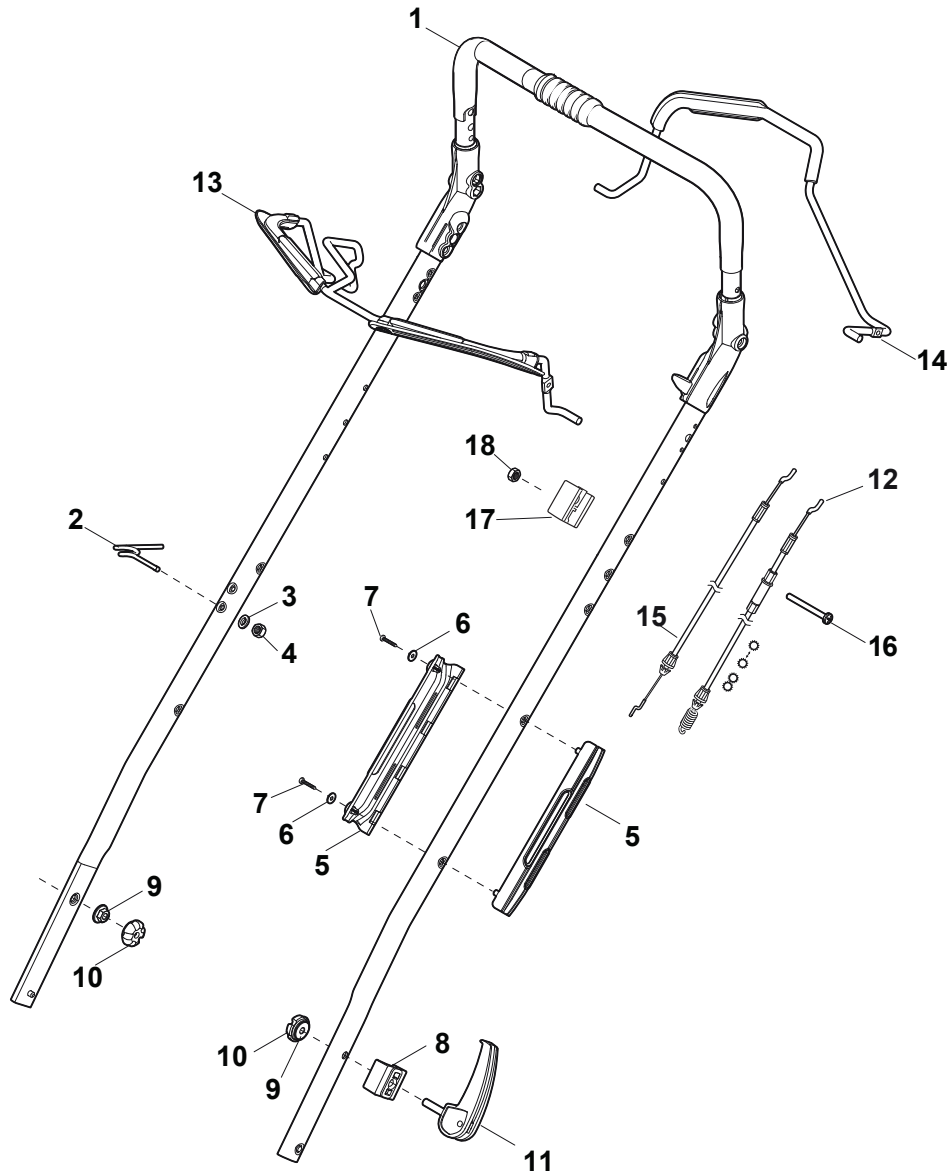

Fig.	Q.ty	Part No	Description	Notes
1	1	381007559/0	Handle, Upper Part	Black
2	1	122430313/0	Guide Spring	
3	1	112521330/0	Washer	
4	1	112154510/0	Nut	
5	2	322806644/0	Protection	With Variator
5	1	322806644/0	Protection	Without Variator
6	4	112523000/1	Washer	With Variator
6	2	112523000/1	Washer	Without Variator
7	2	112727812/0	Screw	Without Variator
7	4	112727812/0	Screw	With Variator
8	2	322680017/0	Washer	
9	2	122131750/0	Nut	
10	2	322399835/0	Knob	
11	1	381003253/0	Handle	Black
12	1	381030108/0	Clutch Cable	
13	1	181003437/0	Lever, Engine Brake Black	
14	1	181003438/1	Drive Control Lever	
15	1	181030088/0	Cable, Thread Engine Brake	For B&S 500E-550E-625E-675E-675IS Engine
15	1	181030087/0	Cable, Thread Engine Brake	For B&S 750-750Es-775IS Engine
15	1	181030070/0	Cable, Thread Engine Brake	For Honda-WBE0702-B&S 850-625-675E-675IS Engine
15	1	181030057/0	Cable, Thread Engine Brake	For B&S 675-675Es Engine - MP1 554
15	1	181030054/0	Cable, Thread Engine Brake	For WBE 140 Engine
15	1	181030053/0	Cable, Thread Engine Brake	For B&S 675-675Es Engine - MP1 504
16	1	112727784/0	Screw	
17	1	322551639/0	Fixed Plate	
18	1	112154510/0	Nut	