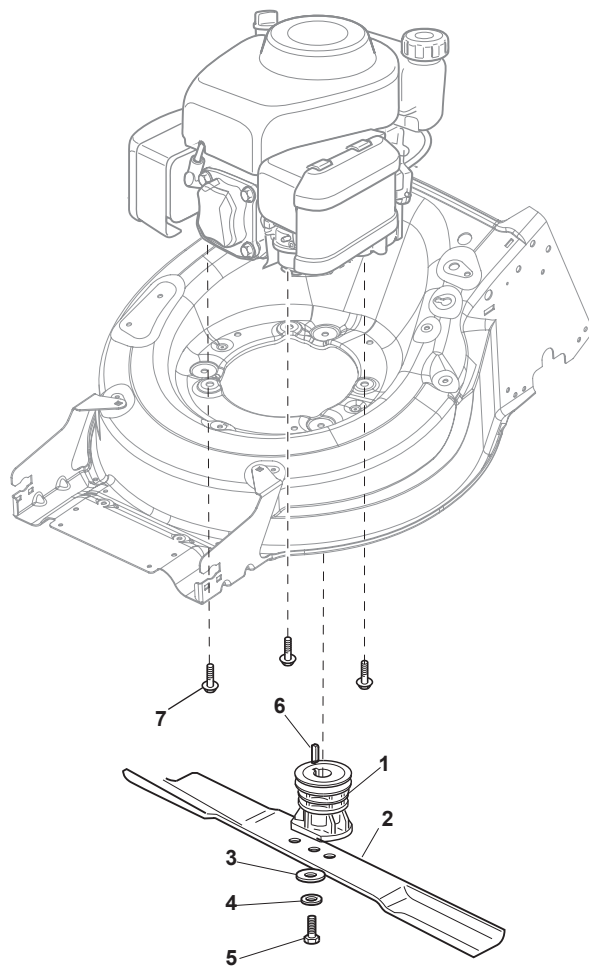

Fig.	Q.ty	Part No	Description	Notes
1	1	381005195/0	Bracket-Rh	
2	1	381005197/0	Bracket-Lh	
3	6	112727801/0	Screw	
4	2	322545213/0	Plate	
5	1	322600310/0	Rear door	Not for TR/E models
6	1	322108316/0	Conveyor	
7	6	112728699/0	Screw	
8	1	322060270/1	Carter Mulching	
9	2	112728531/1	Screw	
10	2	112154510/0	Nut	
11	2	112815200/0	Screw	
12	2	112521330/0	Washer	
13	1	119035000/0	Or Ring	
14	1	112728697/0	Screw	
15	1	322034002/0	Washing Connection	
16	1	322140245/0	Deflector	
17	1	112645708/0	Pin	

Fig.	Q.ty	Part No	Description	Notes
1	1	122465638/1	Hub With Pulley, Crankshaft Ø 22.2	for B&S 675E -750-850 Engines
1	1	122465607/3	Hub With Pulley, Crankshaft Ø 22.2	for GGP and B&S Engines
2	1	181004366/2	Blade	
3	1	122160400/0	Elastic Disc	
4	1	112523080/0	Washer	
5	1	112735698/0	Screw	
6	1	112139100/0	Key, Crankshaft Ø 22	
7	2	112691700/0	Screw	for B&S 675EX-750EX (MP1 50) and 850E
7	3	112692050/0	Screw	for B&S 750EX (MP1 55)
8	1	112521350/0	Washer	
9	3	112154210/0	Nut	
10	1	322170964/0	Protection	
11	3	122170835/0	Spacer	
12	1	112691700/0	Screw	for B&S 750EX
12	1	112692050/0	Screw	for B&S 675EX and 850E