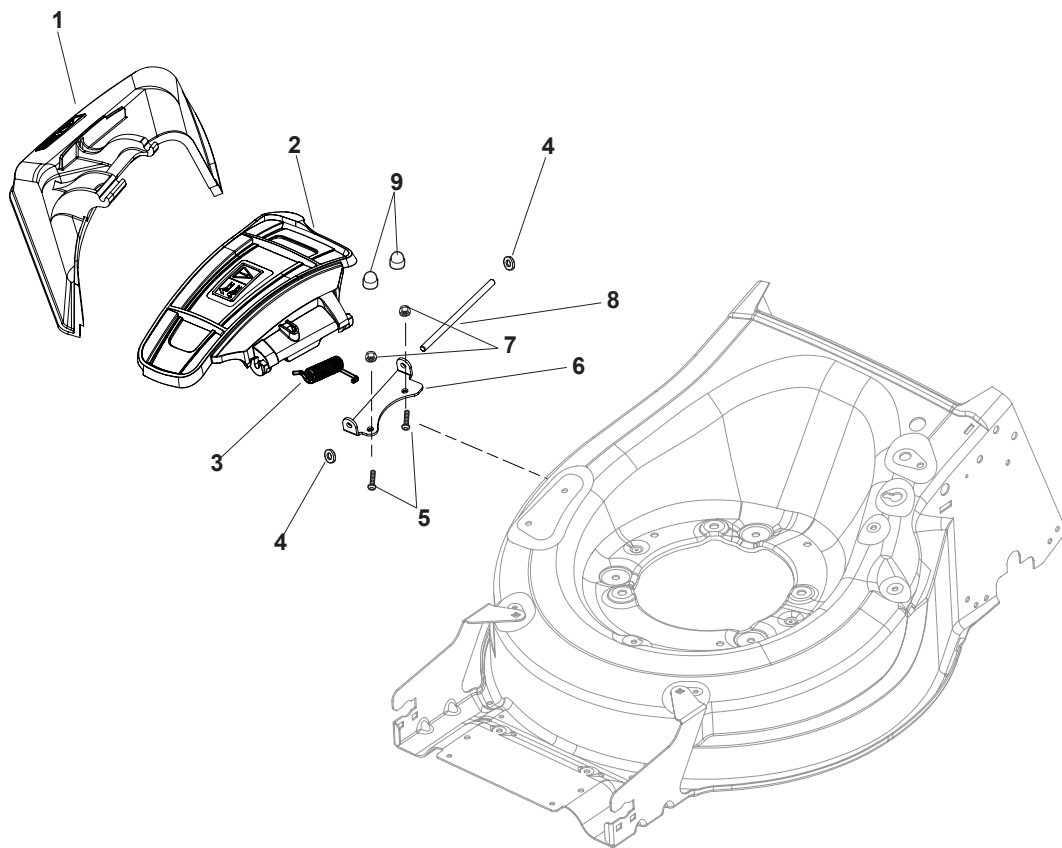

Fig.	Q.ty	Part No	Description	Notes
1	1	381005195/0	Bracket-Rh	
2	1	381005197/0	Bracket-Lh	
3	6	112727801/0	Screw	
4	2	322545213/0	Plate	
5	1	322600310/0	Rear door	Not for TR/E models
6	1	322108316/0	Conveyor	
7	6	112728699/0	Screw	
8	1	322060271/1	Carter Mulching	
9	2	112728531/1	Screw	
10	2	112154510/0	Nut	
11	2	112815200/0	Screw	
12	2	112521330/0	Washer	
13	1	119035000/0	Or Ring	
14	1	112728697/0	Screw	
15	1	322034002/0	Washing Connection	
16	1	322140246/0	Deflector	
17	1	112645708/0	Pin	

Fig.	Q.ty	Part No	Description	Notes
1	1	322108315/0	Conveyor	
2	1	322600309/0	Stone Guard, Black	
3	1	122450456/0	Spring	
4	2	112604896/0	Crown Fastener	
5	2	112727803/0	Screw	
6	1	322806639/0	Fulcrum Pin	
7	2	112154510/0	Nut	
8	1	122517869/1	Pin	
9	2	118203853/0	Cap	