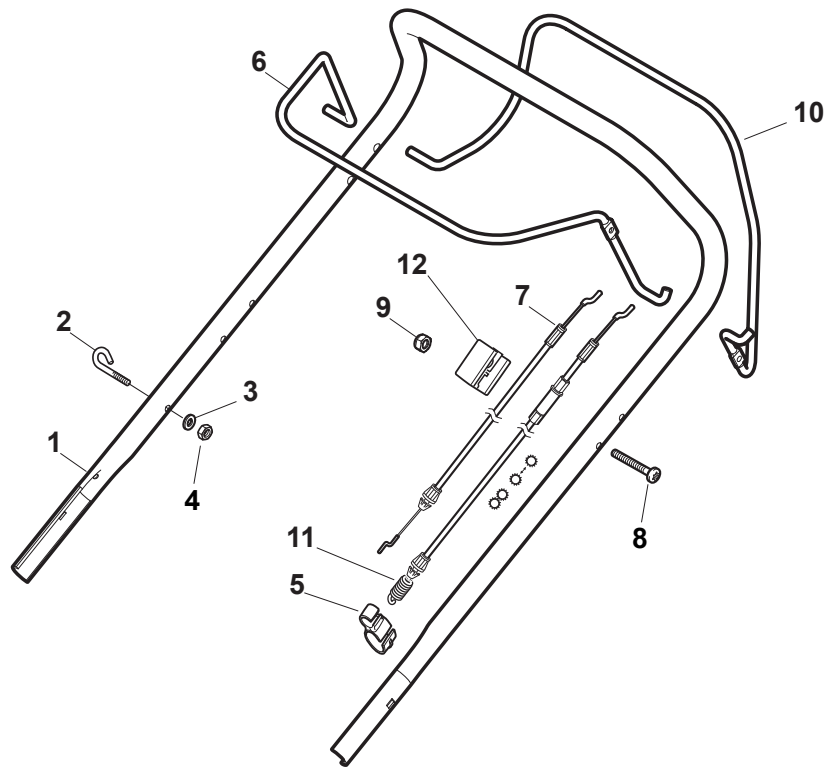

Fig.	Q.ty	Part No	Description	Notes
1	1	381006739/1	Handle, Upper Part	Black without Sponge
1	1	381006745/1	Handle, Upper Part with sponge handgrip	Black with Sponge
1	1	381006753/0	Handle, Upper Part Yellow	Yellow without Sponge
1	1	381006754/0	Handle, Upper Part Yellow	Yellow with Sponge
1	1	381006787/0	Handle, Upper Part	Black without Sponge for TRE models
1	1	381007571/0	Handle, Upper Part	Black with Sponge for models with Stepless
2	1	122430313/0	Guide Spring	
3	1	112521330/0	Washer	
4	1	112154510/0	Nut	
5	1	118390020/0	Conduit Clip	
6	1	181003363/1	Lever, Engine Brake Black	Black
6	1	381003365/0	Lever, Engine Brake Yellow	Yellow
6	1	381003376/0	Lever, Engine Brake Red	Red
7	1	181030053/0	Cable, Thread Engine Brake	Handle w/Lever - For B&S 675-750 Engine
7	1	181030053/0	Cable, Thread Engine Brake	Handle w/Knob - For B&S 675 and GGP 160/ES
7	1	181030054/0	Cable, Thread Engine Brake	Handle w/Knob - For WBE 140 Engine
7	1	181030054/0	Cable, Thread Engine Brake	Handle w/Lever - For B&S 675E Engine
7	1	181030057/0	Cable, Thread Engine Brake	Handle w/Lever - For B&S 675-750-775 Engine
7	1	181030057/0	Cable, Thread Engine Brake	Handle w/Knob - For B&S 675E
7	1	181030070/0	Cable, Thread Engine Brake	Handle w/Knob - For Honda Engine MP1 55
7	1	181030070/0	Cable, Thread Engine Brake	Handle w/Knob - For B&S 625E-675EXI-850 Engine
7	1	181030087/0	Cable, Thread Engine Brake	Handle w/Knob - For B&S 750-775 Engine
7	1	181030088/0	Cable, Thread Engine Brake	Handle w/Knob - For B&S 550E-625E-675 Engine
7	1	181030088/0	Cable, Thread Engine Brake	Handle w/Knob - For Honda Engine MP1 50
7	1	181030105/0	Cable, Thread Engine Brake	Handle w/Lever - For WBE 140 Engine
7	1	181030106/0	Cable, Thread Engine Brake	Handle w/Lever - For B&S 550E-625E-675EXI-675IS-850 Engine
7	1	181030106/0	Cable, Thread Engine Brake	Handle w/Lever - For WBE0702 Engine
7	1	181030106/0	Cable, Thread Engine Brake	Handle w/Lever - For Honda Engine
8	1	112727783/0	Screw	
9	1	112154510/0	Nut	
10	1	181003364/0	Lever, Driving Black	Black
10	1	381003366/0	Lever, Driving Yellow	Yellow
11	1	381030104/0	Clutch Cable	
12	1	322551640/0	Plate	