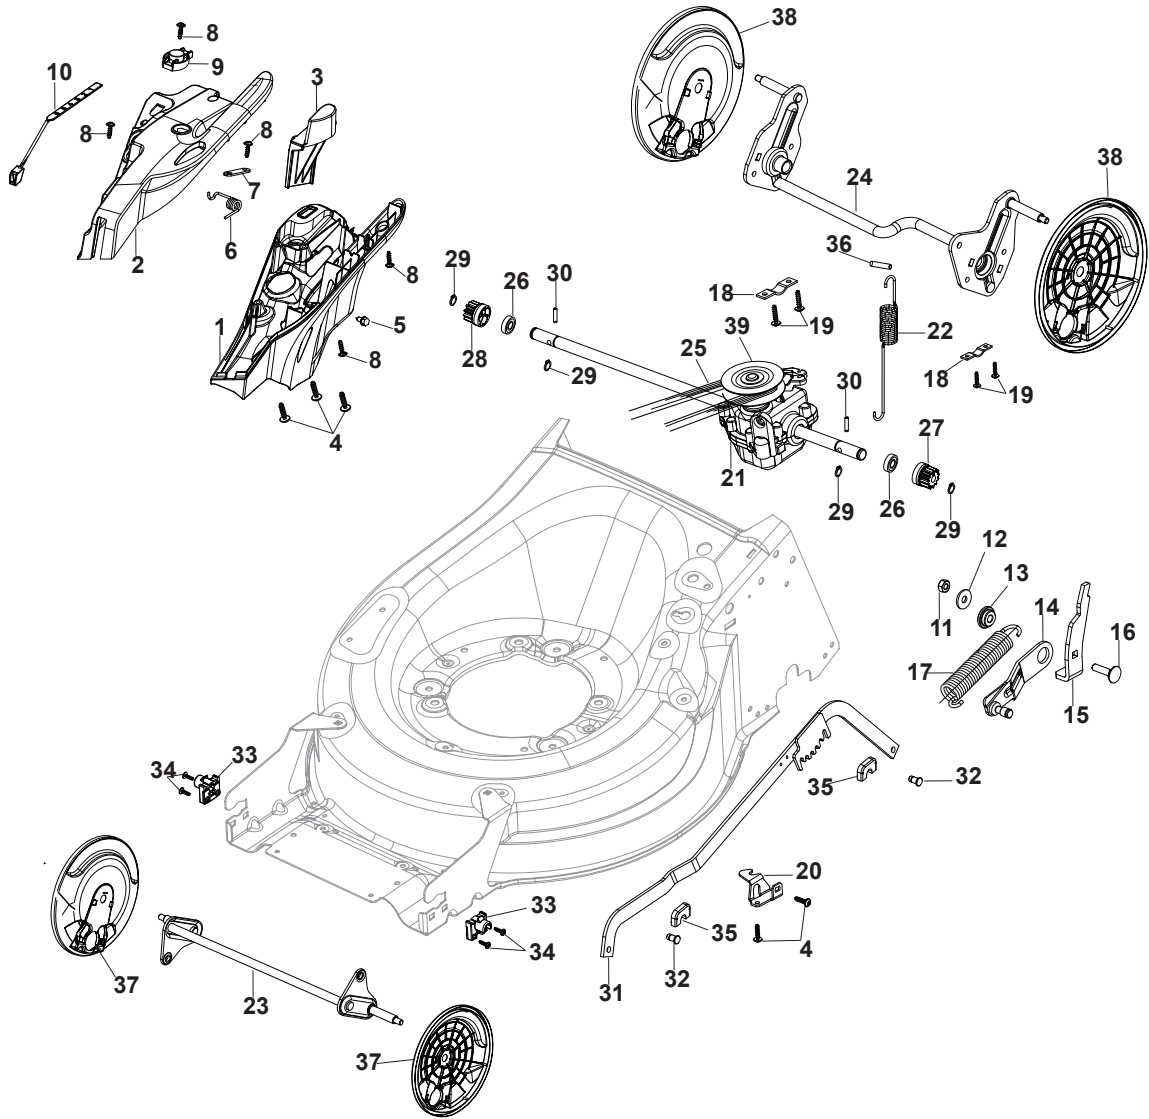

GLOBAL GARDEN PRODUCTS

Fig.	Q.ty	Part No	Description	Notes
14	1	381003475/1	Lever, Height Adjustment	
31	1	381002046/0	Wheels Control Rod	
33	2	322785305/1	Support	
1	1	322055264/0	Lower Cover	
2	1	322055265/0	Upper Cover	
3	1	322602026/0	Button	
4	5	112728699/0	Screw	
5	1	125943004/0	Screw	
7	1	322981471/1	Plate	
6	1	122450477/0	Spring	
8	5	112728697/0	Screw	
9	1	322602027/0	Lens	
10	1	322602028/0	Visualizer	
11	1	112154510/0	Nut	
12	1	112523040/0	Washer	
13	1	122517873/0	Pin	
15	1	322778475/0	Bracket	
16	1	112815270/0	Screw	
17	1	122450480/0	Spring	
18	2	322545152/0	Plate	
19	4	112728698/0	Screw	
20	1	322778473/0	Bracket	
21	1	181003114/0	Gear Box	
22	1	122450478/0	Spring	
23	1	381302883/0	Front Wheel Axle	
24	1	381302889/0	Rear Wheel Axle	
25	1	135064100/0	Belt	
26	2	119216035/0	Bearing	
27	1	122570134/0	Left Pinion	
28	1	122570133/0	Right Pinion	
29	4	112608600/0	Seeger	
30	2	122753000/0	Pin	
32	2	122519823/0	Pin	
34	4	112728697/0	Screw	
35	2	112436051/0	Plate	
36	1	112645708/0	Pin	
37	2	322600145/0	Protection, Wheel	NOT for Delta Hole wheels
38	2	322600208/0	Protection, Wheel	
39	1	122601909/0	Pulley	