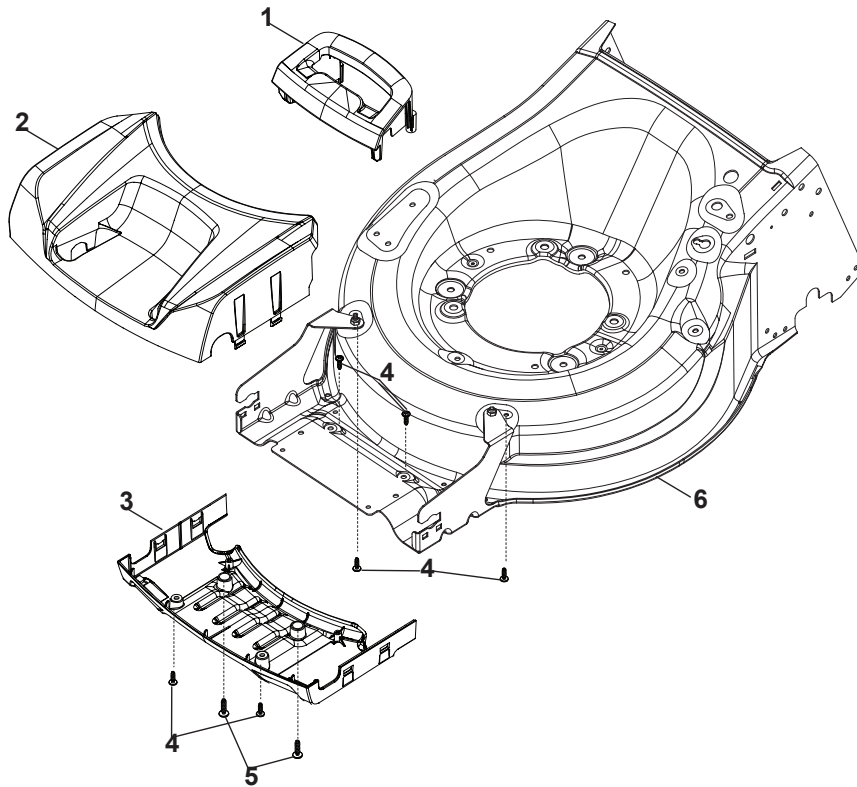

MP1 554 WSQE

Petrol Lawn Mower Mask

Issue 13 - 2016

Fig.	Q.ty	Part No	Description	Notes
1	1	322393741/0	Handle	
2	1	322226216/0	Mask, White	
3	1	322500112/0	Front Combi	
4	6	112728697/0	Screw	
5	2	112728699/0	Screw	
6	1	381004788/0	White Deck	Side Discharge