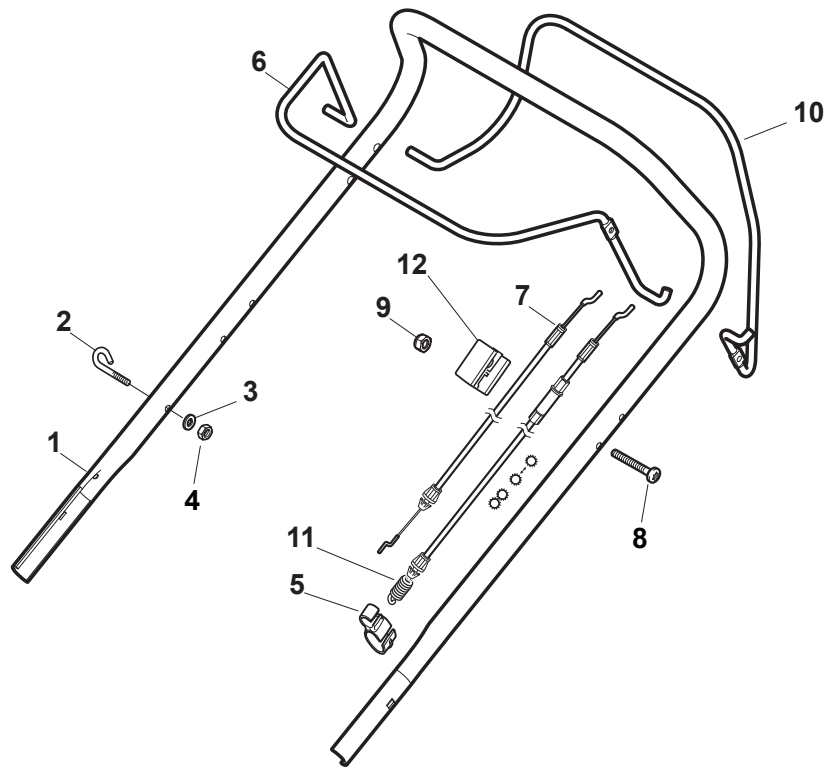

Fig.	Q.ty	Part No	Description	Notes
1	1	381006739/1	Handle, Upper Part	Black without Sponge
1	1	381006745/1	Handle, Upper Part with sponge handgrip	Black with Sponge
1	1	381006753/0	Handle, Upper Part Yellow	Yellow without Sponge
1	1	381006754/0	Handle, Upper Part Yellow	Yellow with Sponge
1	1	381006787/0	Handle, Upper Part	Black without Sponge for TRE models
1	1	381007571/0	Handle, Upper Part	Black with Sponge for models with Stepless
2	1	122430313/0	Guide Spring	
3	1	112521330/0	Washer	
4	1	112154510/0	Nut	
5	1	118390020/0	Conduit Clip	
6	1	181003363/1	Lever, Engine Brake Black	Black
6	1	381003365/0	Lever, Engine Brake Yellow	Yellow
6	1	381003376/0	Lever, Engine Brake Red	Red
7	1	181030053/0	Cable, Thread Engine Brake	Handle w/Lever - For B&S 675-750 Engine
7	1	181030053/0	Cable, Thread Engine Brake	Handle w/Knob - For B&S 675 and GGP 160/ES
7	1	181030054/0	Cable, Thread Engine Brake	Handle w/Knob - For WBE 140 Engine
7	1	181030054/0	Cable, Thread Engine Brake	Handle w/Lever - For B&S 675E Engine
7	1	181030057/0	Cable, Thread Engine Brake	Handle w/Lever - For B&S 675-750-775 Engine
7	1	181030057/0	Cable, Thread Engine Brake	Handle w/Knob - For B&S 675E
7	1	181030070/0	Cable, Thread Engine Brake	Handle w/Knob - For Honda Engine MP1 55
7	1	181030070/0	Cable, Thread Engine Brake	Handle w/Knob - For B&S 625E-675EXI-850 Engine
7	1	181030087/0	Cable, Thread Engine Brake	Handle w/Knob - For B&S 750-775 Engine
7	1	181030088/0	Cable, Thread Engine Brake	Handle w/Knob - For B&S 550E-625E-675 Engine
7	1	181030088/0	Cable, Thread Engine Brake	Handle w/Knob - For Honda Engine MP1 50
7	1	181030105/0	Cable, Thread Engine Brake	Handle w/Lever - For WBE 140 Engine
7	1	181030106/0	Cable, Thread Engine Brake	Handle w/Lever - For B&S 550E-625E-675EXI-675IS-850 Engine
7	1	181030106/0	Cable, Thread Engine Brake	Handle w/Lever - For WBE0702 Engine
7	1	181030106/0	Cable, Thread Engine Brake	Handle w/Lever - For Honda Engine
8	1	112727783/0	Screw	
9	1	112154510/0	Nut	
10	1	181003364/0	Lever, Driving Black	Black
10	1	381003366/0	Lever, Driving Yellow	Yellow
11	1	381030104/0	Clutch Cable	
12	1	322551640/0	Plate