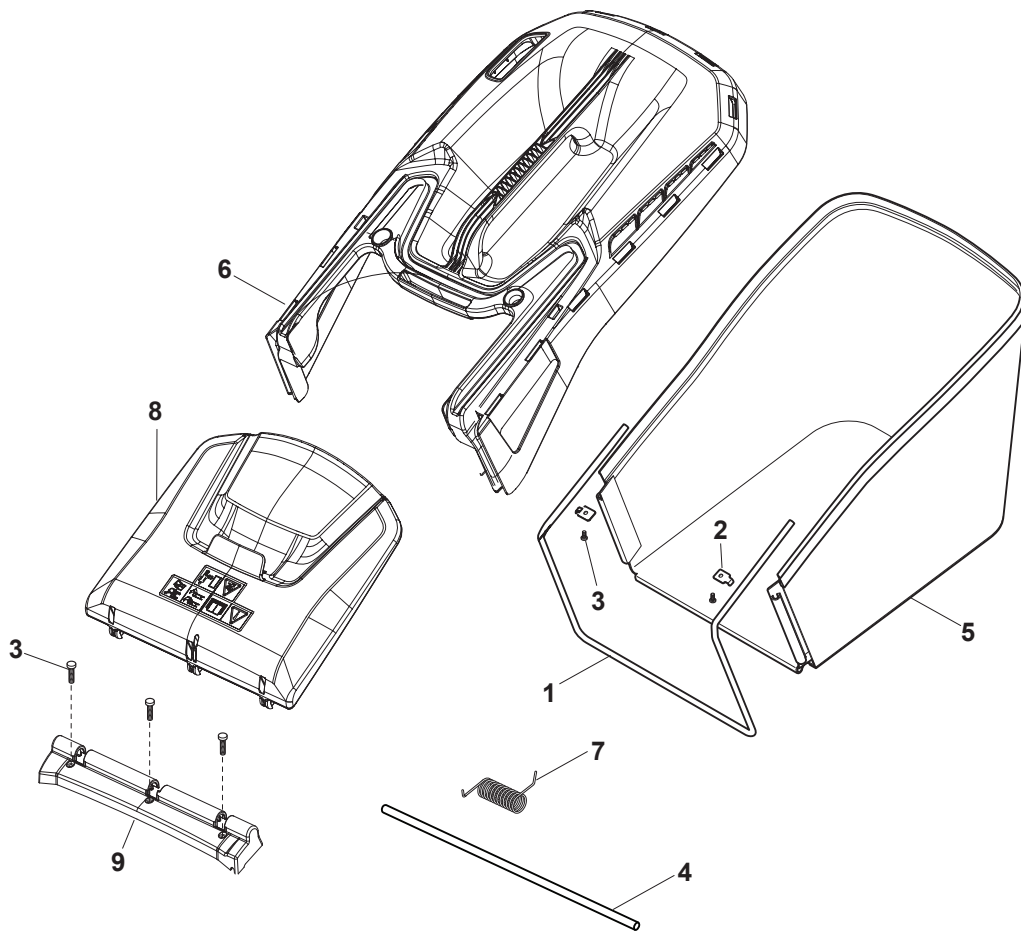

Fig.	Q.ty	Part No	Description	Notes
1	1	322109569/0	Black Stone Guard Support	
2	1	322600312/0	Stone Guard, White	White
2	1	322600308/0	Stone Guard, Black	Black
2	1	322600339/0	Stone Guard, Yellow	Yellow
3	3	112728697/0	Screw	
4	1	122517884/0	Pin	
5	1	181102350/0	Cancas GrassCatcher	
6	1	181006410/0	Fabric Box Frame	
7	1	122450479/0	Spring	