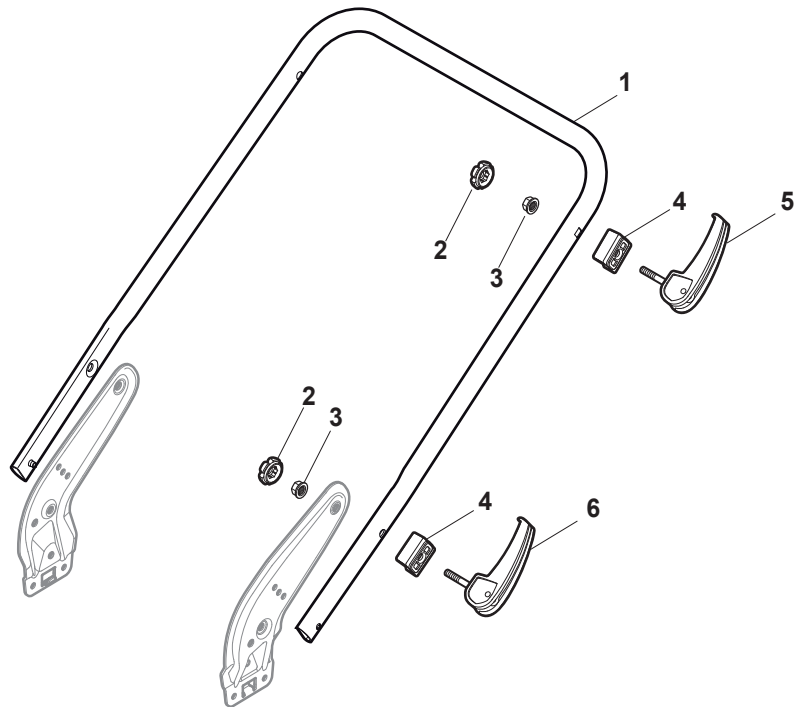

Fig.	Q.ty	Part No	Description	Notes
1	1	381006785/0	Handle Lower Part	Black
2	2	112819110/0	Screw	
3	2	122671651/0	Washer	
4	2	122399900/0	Knob	
5	2	112293200/0	Nut	
6	2	112818900/0	Screw	
8	2	112155000/0	Nut	
9	2	112521350/0	Washer	
10	2	112369500/0	Elastic Washer	
11	2	112760605/0	Screw	
12	1	381008730/0	Outfit	Black