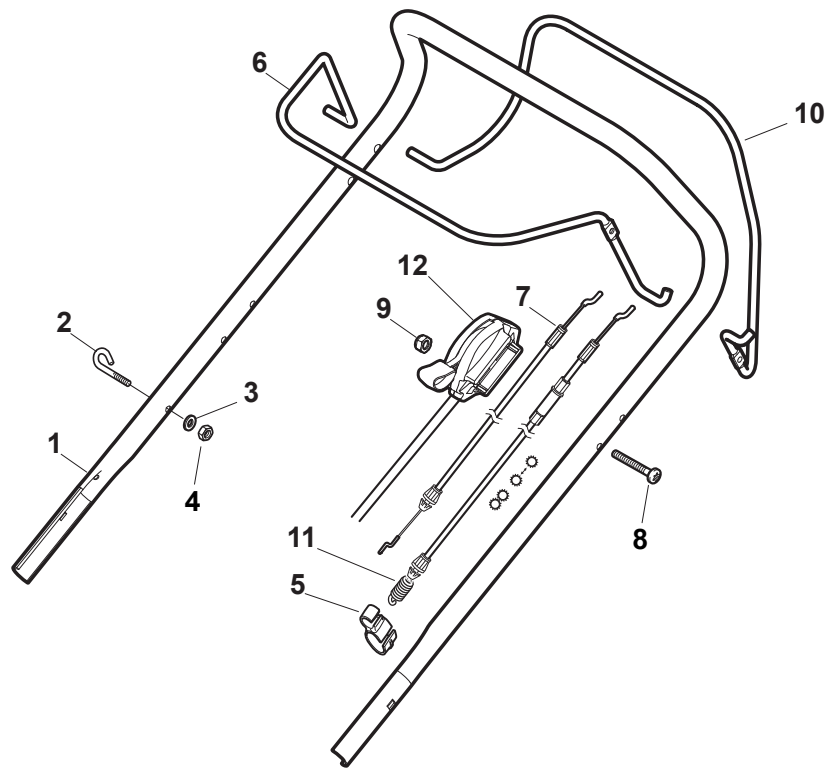

Fig.	Q.ty	Part No	Description	Notes
1	1	381006739/1	Handle, Upper Part	Black without Sponge
1	1	381006745/1	Handle, Upper Part with sponge handgrip	Black with Sponge
1	1	381006753/0	Handle, Upper Part Yellow	Yellow without Sponge
1	1	381006754/0	Handle, Upper Part Yellow	Yellow with Sponge
1	1	381006787/0	Handle, Upper Part	Black without Sponge for TRE models
1	1	381007571/0	Handle, Upper Part	Black with Sponge for models with Stepless
2	1	122430313/0	Guide Spring	
3	1	112521330/0	Washer	
4	1	112154510/0	Nut	
5	1	118390020/0	Conduit Clip	
6	1	181003363/1	Lever, Engine Brake Black	Black
6	1	381003365/0	Lever, Engine Brake Yellow	Yellow
6	1	381003376/0	Lever, Engine Brake Red	Red
7	1	181030087/0	Cable, Thread Engine Brake	Handle w/Knob - For B&S 775 IS
7	1	181030088/0	Cable, Thread Engine Brake	Handle w/Knob - For B&S 675 IS
7	1	181030057/0	Cable, Thread Engine Brake	Handle w/Lever - For B&S 775 IS
7	1	181030106/0	Cable, Thread Engine Brake	Handle w/Lever - For B&S 675 IS
8	1	112727783/0	Screw	
9	1	112154510/0	Nut	
10	1	181003364/0	Lever, Driving Black	Black
10	1	381003366/0	Lever, Driving Yellow	Yellow
11	1	381030104/0	Clutch Cable	
12	1	322551640/0	Plate	