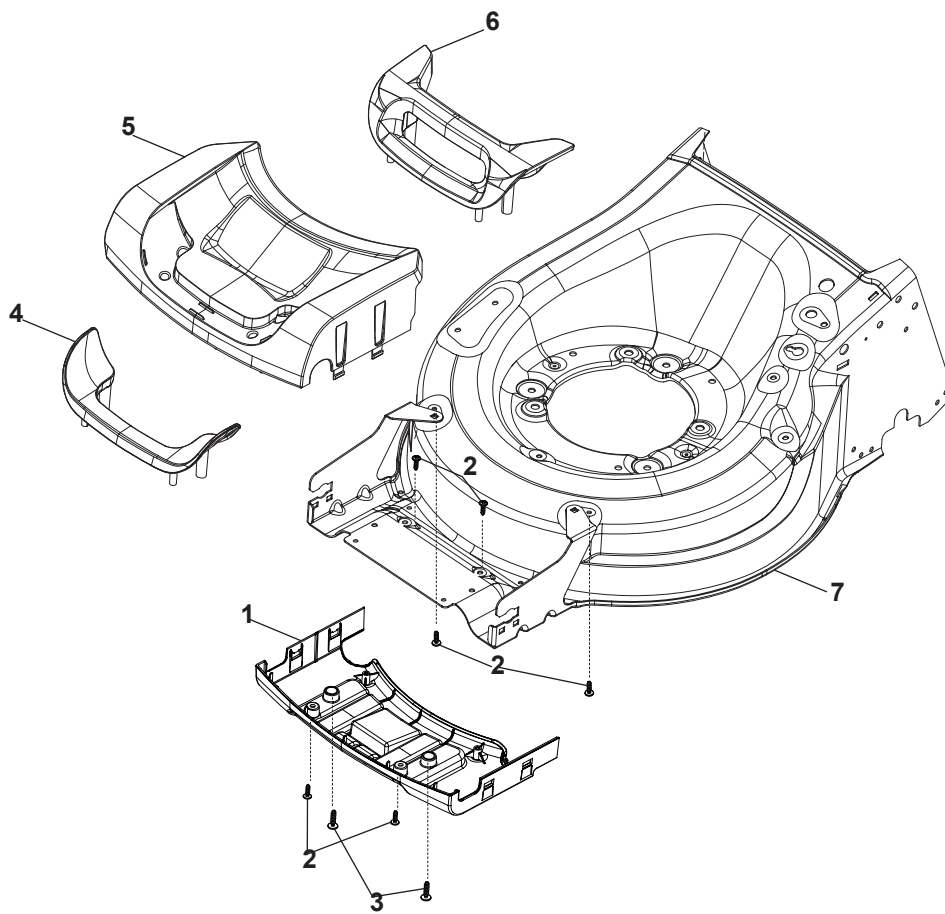

Fig.	Q.ty	Part No	Description	Notes
1	1	322500113/0	Front Combi	
2	6	112728697/0	Screw	
3	2	112728699/0	Screw	
4	1	322055524/0	Insert	
5	1	322226217/0	Mask, Red	
6	1	322393742/0	Handle	
7	1	381004779/0	Red Deck	Side Discharge