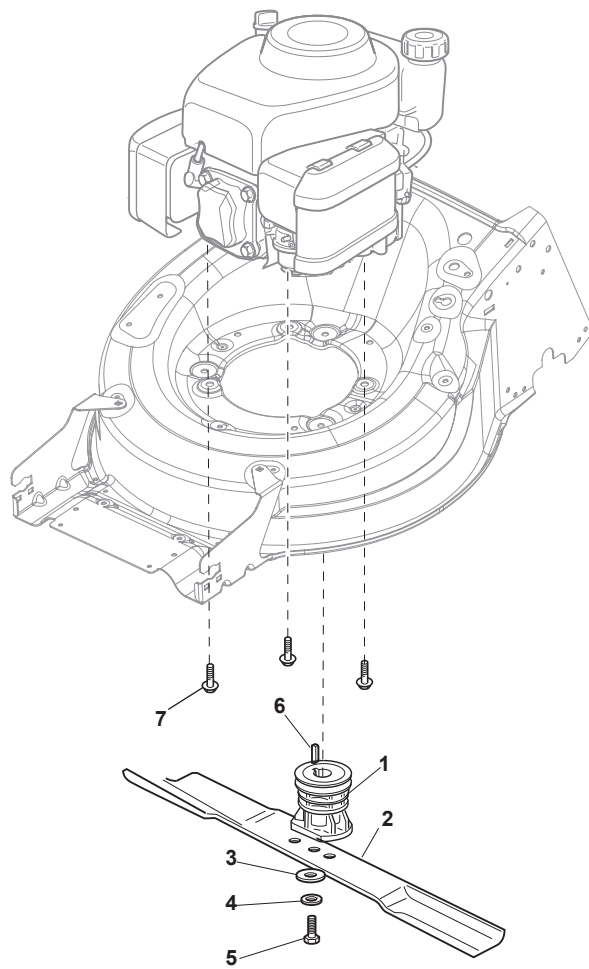

Fig.	Q.ty	Part No	Description	Notes
2	2	322785305/1	Support	
4	1	322869693/1	Wheels Control Rod	
1	1	381302883/0	Front Wheel Axle	
3	4	112728697/0	Screw	
5	2	122519823/0	Pin	
6	2	112436051/0	Plate	
7	1	322778475/0	Bracket	
8	1	122450480/0	Spring	
9	1	122517873/0	Pin	
10	1	322055330/0	Cover	
11	1	112815270/0	Screw	
12	1	112523040/0	Washer	
13	2	112154510/0	Nut	
14	1	381302887/0	Rear Wheel Axle	
15	2	322545152/0	Plate	
16	4	112728698/0	Screw	
17	1	122446192/0	Spring	
18	1	122534131/0	Pin	
19	1	381003399/0	Lever, Height Adjustment	
20	1	322394506/0	Knob	
21	5	112728699/0	Screw	
22	1	135064100/0	Belt	
23	1	322778473/0	Bracket	
24	1	122450478/0	Spring	
25	1	181003115/0	Gear Box	
26	2	122753000/0	Pin	
27	4	112608600/0	Seeger	
28	2	119216035/0	Bearing	
29	1	122570133/0	Right Pinion	
30	2	122570134/0	Left Pinion	
31	4	112728697/0	Screw	
32	2	322042063/1	Bushing	
33	2	112521371/0	Washer	
34	2	322600208/0	Protection, Wheel	
35	2	322600145/0	Protection, Wheel	
36	1	122601909/0	Pulley	

Fig.	Q.ty	Part No	Description	Notes
1	1	322108315/0	Conveyor	
2	1	322600309/0	Stone Guard, Black	
3	1	122450456/0	Spring	
4	2	112604896/0	Crown Fastener	
5	2	112727803/0	Screw	
6	1	322806639/0	Fulcrum Pin	
7	2	112154510/0	Nut	
8	1	122517869/1	Pin	
9	2	118203853/0	Cap	

Fig.	Q.ty	Part No	Description	Notes
1	1	122465638/1	Hub With Pulley, Crankshaft Ø 22.2	for B&S 675E -750-850 Engines
1	1	122465607/3	Hub With Pulley, Crankshaft Ø 22.2	for GGP and B&S Engines
2	1	181004409/0	Mulching Blade	
3	1	112508125/0	Elastic Washer	
4	1	112523080/0	Washer	
5	1	112735698/0	Screw	
6	1	112139100/0	Key, Crankshaft Ø 22	
7	2	112691700/0	Screw	for B&S 675EX-750EX (MP1 50) and 850E
7	3	112692050/0	Screw	for B&S 750EX (MP1 55)
8	1	112521350/0	Washer	
9	3	112154210/0	Nut	
10	1	322170964/0	Protection	
11	3	122170835/0	Spacer	
12	1	112691700/0	Screw	for B&S 750EX
12	1	112692050/0	Screw	for B&S 675EX and 850E