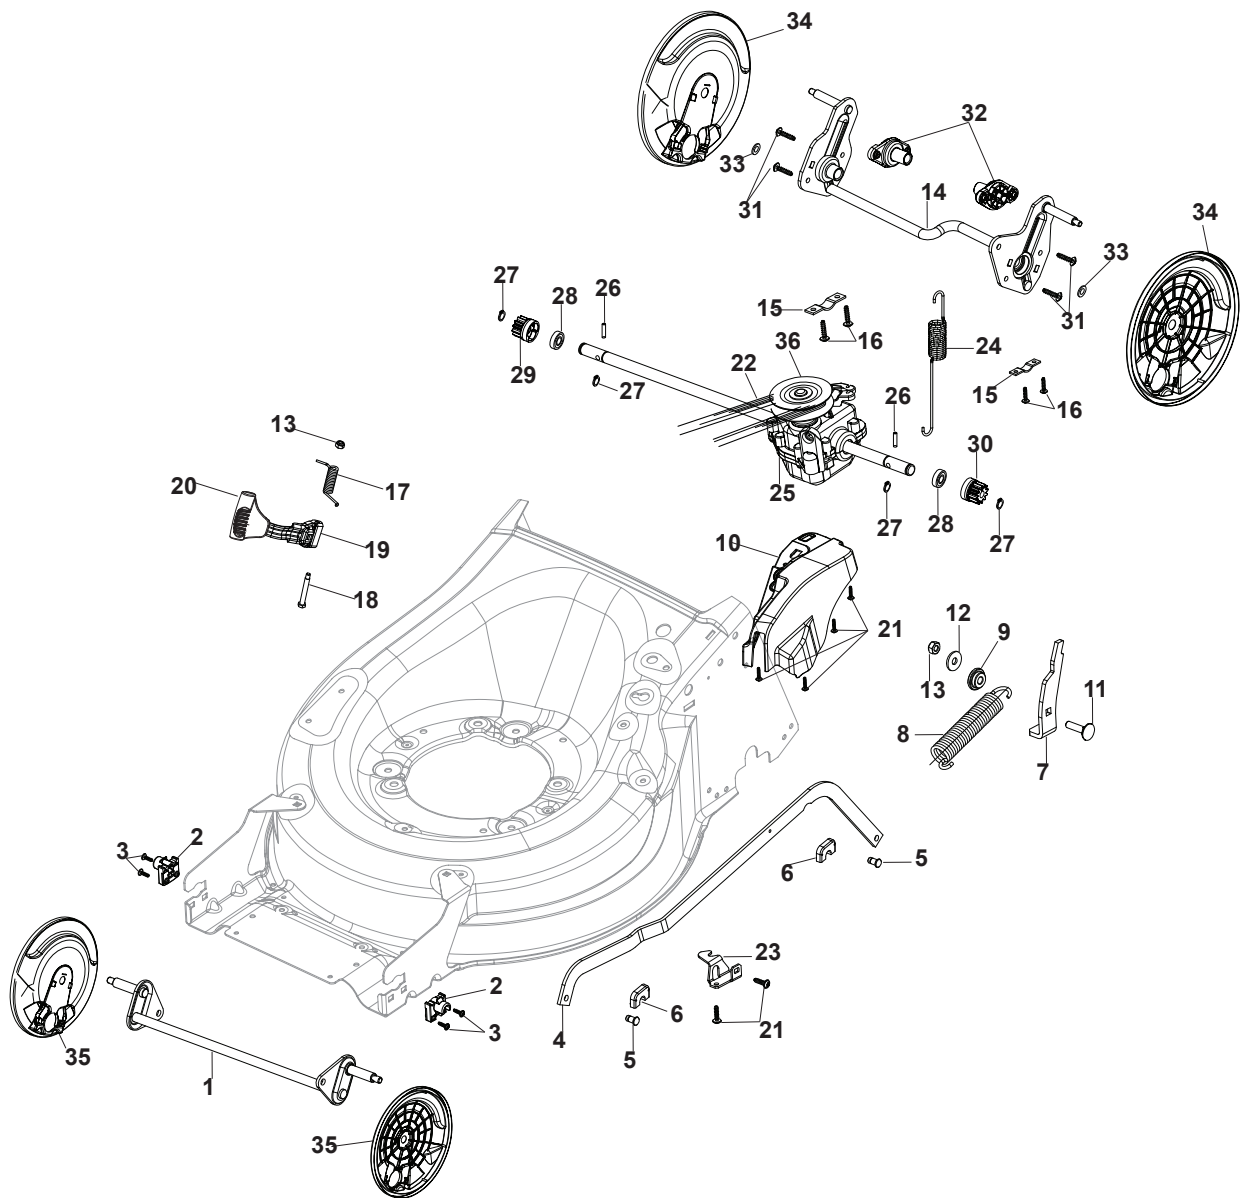

GLOBAL GARDEN PRODUCTS

Fig.	Q.ty	Part No	Description	Notes
14	1	381003475/1	Lever, Height Adjustment	
31	1	381002046/0	Wheels Control Rod	
33	2	322785305/1	Support	
1	1	322055264/0	Lower Cover	
2	1	322055265/0	Upper Cover	
3	1	322602026/0	Button	
4	5	112728699/0	Screw	
5	1	125943004/0	Screw	
7	1	322981471/1	Plate	
6	1	122450477/0	Spring	
8	5	112728697/0	Screw	
9	1	322602027/0	Lens	
10	1	322602028/0	Visualizer	
11	1	112154510/0	Nut	
12	1	112523040/0	Washer	
13	1	122517873/0	Pin	
15	1	322778475/0	Bracket	
16	1	112815270/0	Screw	
17	1	122450480/0	Spring	
18	2	322545152/0	Plate	
19	4	112728698/0	Screw	
20	1	322778473/0	Bracket	
21	1	181003114/0	Gear Box	
22	1	122450478/0	Spring	
23	1	381302883/0	Front Wheel Axle	
24	1	381302889/0	Rear Wheel Axle	
25	1	135064100/0	Belt	
26	2	119216035/0	Bearing	
27	1	122570134/0	Left Pinion	
28	1	122570133/0	Right Pinion	
29	4	112608600/0	Seeger	
30	2	122753000/0	Pin	
32	2	122519823/0	Pin	
34	4	112728697/0	Screw	
35	2	112436051/0	Plate	
36	1	112645708/0	Pin	
37	2	322600145/0	Protection, Wheel	NOT for Delta Hole wheels
38	2	322600208/0	Protection, Wheel	
39	1	122601909/0	Pulley	