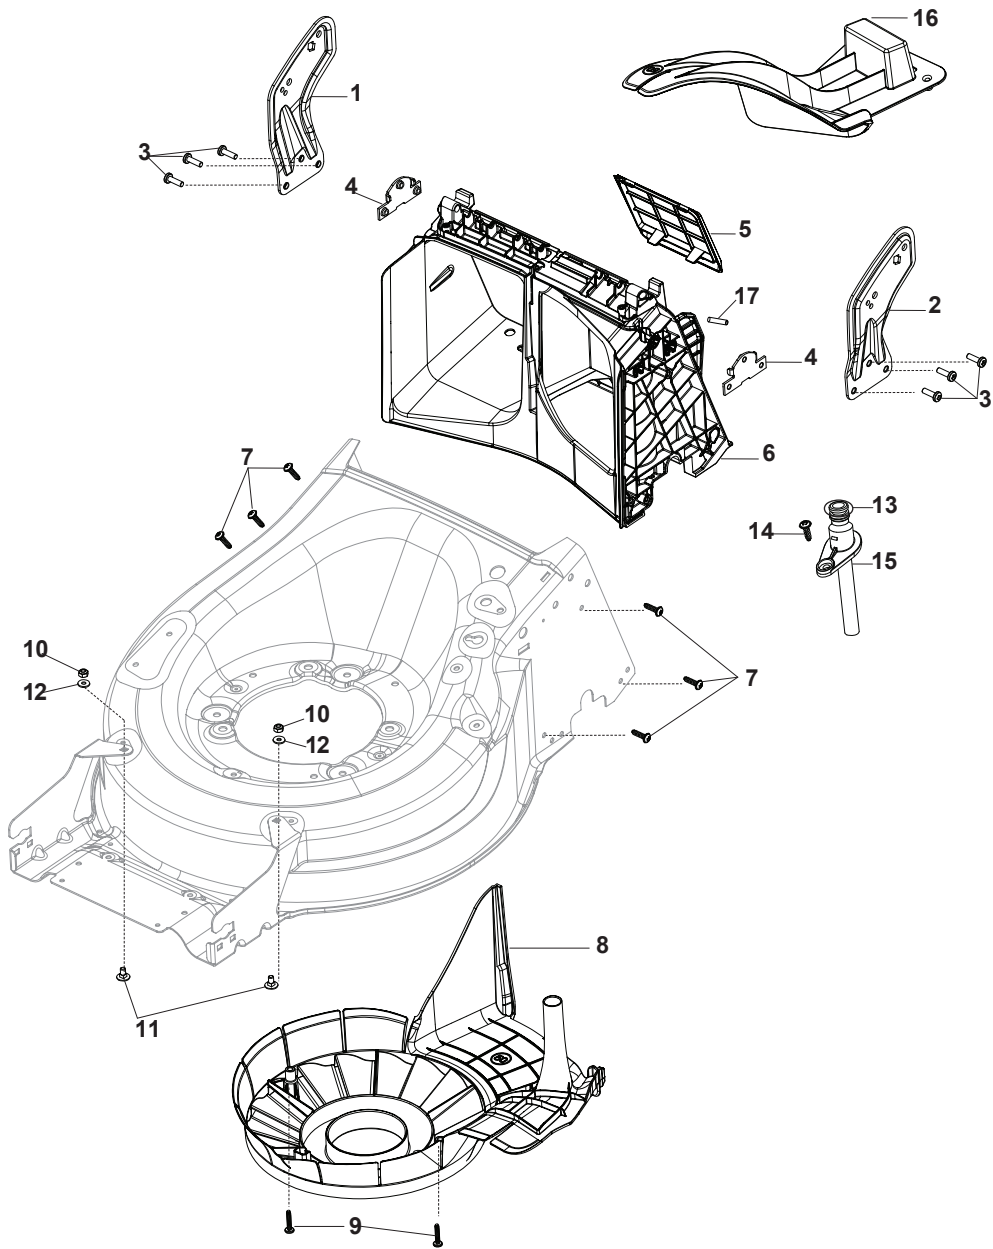

Bushing - Ø180

Ball Bearing - Ø180

Bushing - Ø240

Ball Bearing - Ø240

Fig.	Q.ty	Part No	Description	Notes
1	6	112728706/0	Screw	
2	2	381007462/1	Wheel	
3	8	322042064/0	Bushing	
4	2	381007442/1	Wheel	
5	2	381007466/1	Wheel	
6	2	381007445/1	Wheel	
7	2	381007463/1	Wheel	
8	8	119216035/0	Bearing	
9	2	381007448/1	Wheel	
10	2	381007467/1	Wheel	
11	2	381007455/1	Wheel	

Ball Bearing Ø200 - Wheels NTD

Ball Bearing Ø280 - Wheels NTD

Fig.	Q.ty	Part No	Description	Notes
1	8	119216035/0	Bearing	
2	4	381007416/2	Wheel	
4	2	381007417/2	Wheel	

Fig.	Q.ty	Part No	Description	Notes
1	2	322110643/0	Hub Cap Grey	Grey
2	2	322110644/0	Hub Cap Grey	Grey
3	2	322110645/0	Hub Cap Grey	Grey
4	2	322110646/0	Hub Cap Grey	Grey

Fig.	Q.ty	Part No	Description	Notes
1	1	381005195/0	Bracket-Rh	
2	1	381005197/0	Bracket-Lh	
3	6	112727801/0	Screw	
4	2	322545213/0	Plate	
5	1	322600310/0	Rear door	Not for TR/E models
6	1	322108316/0	Conveyor	
7	6	112728699/0	Screw	
8	1	322060271/1	Carter Mulching	
9	2	112728531/1	Screw	
10	2	112154510/0	Nut	
11	2	112815200/0	Screw	
12	2	112521330/0	Washer	
13	1	119035000/0	Or Ring	
14	1	112728697/0	Screw	
15	1	322034002/0	Washing Connection	
16	1	322140246/0	Deflector	
17	1	112645708/0	Pin	

Fig.	Q.ty	Part No	Description	Notes
1	1	322108315/0	Conveyor	
2	1	322600309/0	Stone Guard, Black	
3	1	122450456/0	Spring	
4	2	112604896/0	Crown Fastener	
5	2	112727803/0	Screw	
6	1	322806639/0	Fulcrum Pin	
7	2	112154510/0	Nut	
8	1	122517869/1	Pin	
9	2	118203853/0	Cap	