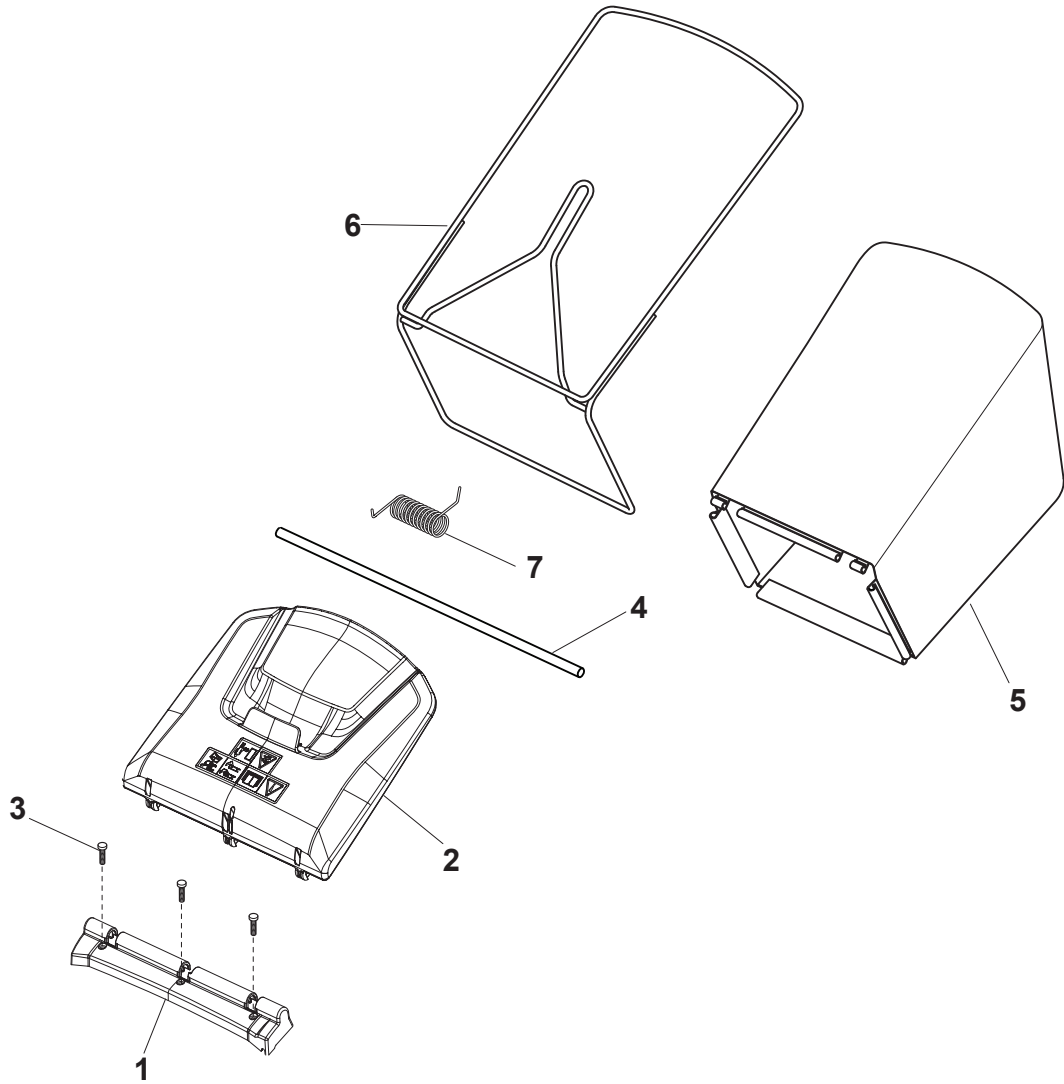

Fig.	Q.ty	Part No	Description	Notes
1	1	322109569/0	Black Stone Guard Support	
2	1	322600312/0	Stone Guard, White	White
2	1	322600308/0	Stone Guard, Black	Black
2	1	322600339/0	Stone Guard, Yellow	Yellow
3	3	112728697/0	Screw	
4	1	122517884/0	Pin	
5	1	181102350/0	Cancas GrassCatcher	
6	1	181006410/0	Fabric Box Frame	
7	1	122450479/0	Spring