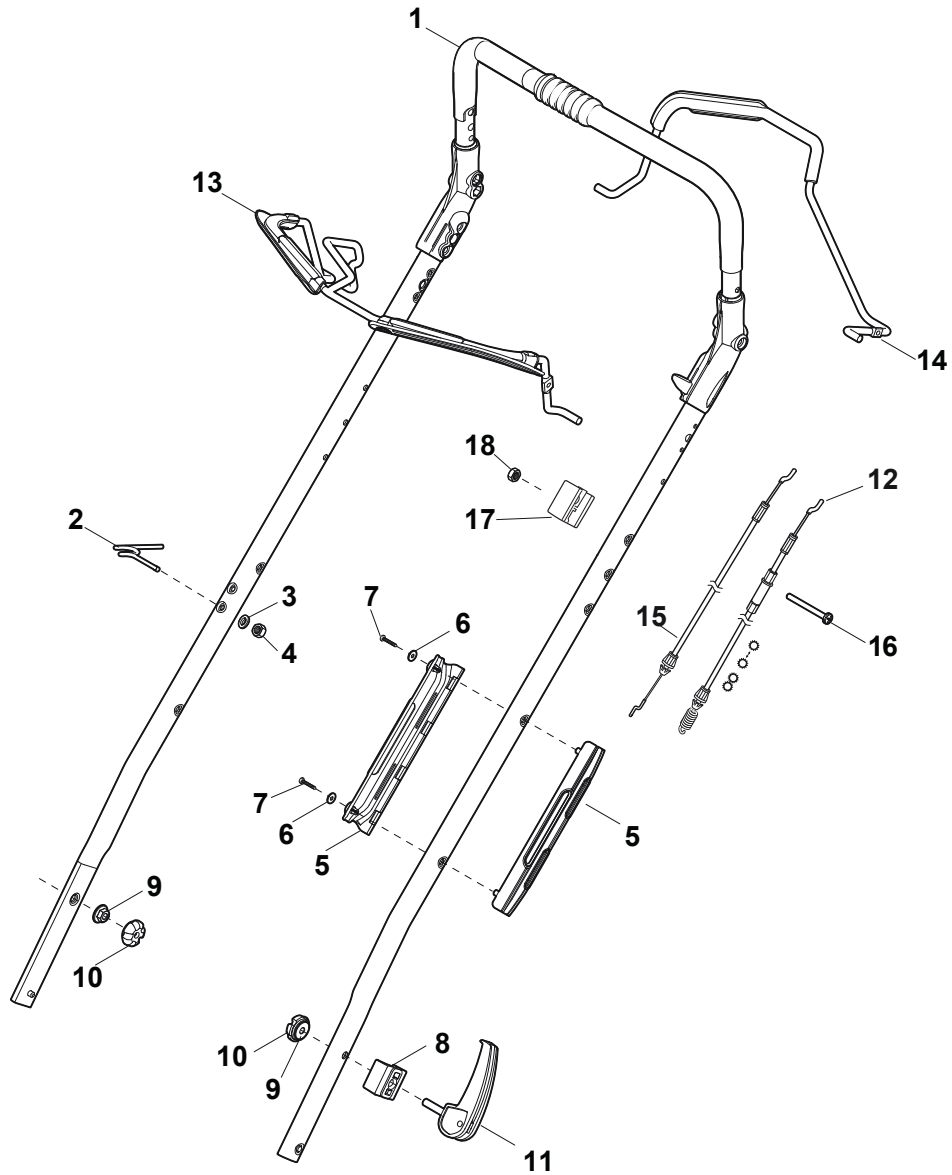

Fig.	Q.ty	Part No	Description	Notes
1	1	381006739/1	Handle, Upper Part	Black without Sponge
1	1	381006745/1	Handle, Upper Part with sponge handgrip	Black with Sponge
1	1	381006753/0	Handle, Upper Part Yellow	Yellow without Sponge
1	1	381006754/0	Handle, Upper Part Yellow	Yellow with Sponge
1	1	381006787/0	Handle, Upper Part	Black without Sponge for TRE models
1	1	381007571/0	Handle, Upper Part	Black with Sponge for models with Stepless
2	1	122430313/0	Guide Spring	
3	1	112521330/0	Washer	
4	1	112154510/0	Nut	
5	1	118390020/0	Conduit Clip	
6	1	181003363/1	Lever, Engine Brake Black	Black
6	1	381003365/0	Lever, Engine Brake Yellow	Yellow
7	1	181030087/0	Cable, Thread Engine Brake	Handle w/Knob - For B&S 775 IS
7	1	181030088/0	Cable, Thread Engine Brake	Handle w/Knob - For B&S 675 IS
7	1	181030057/0	Cable, Thread Engine Brake	Handle w/Lever - For B&S 775 IS
7	1	181030106/0	Cable, Thread Engine Brake	Handle w/Lever - For B&S 675 IS
8	1	112727783/0	Screw	
9	1	112154510/0	Nut	
10	1	181003364/0	Lever, Driving Black	Black
10	1	381003366/0	Lever, Driving Yellow	Yellow
11	1	381030104/0	Clutch Cable	
12	1	181005537/0	Throttle Cable	for Handle with Knob
12	1	181005539/0	Throttle Cable	for Handle with Lever