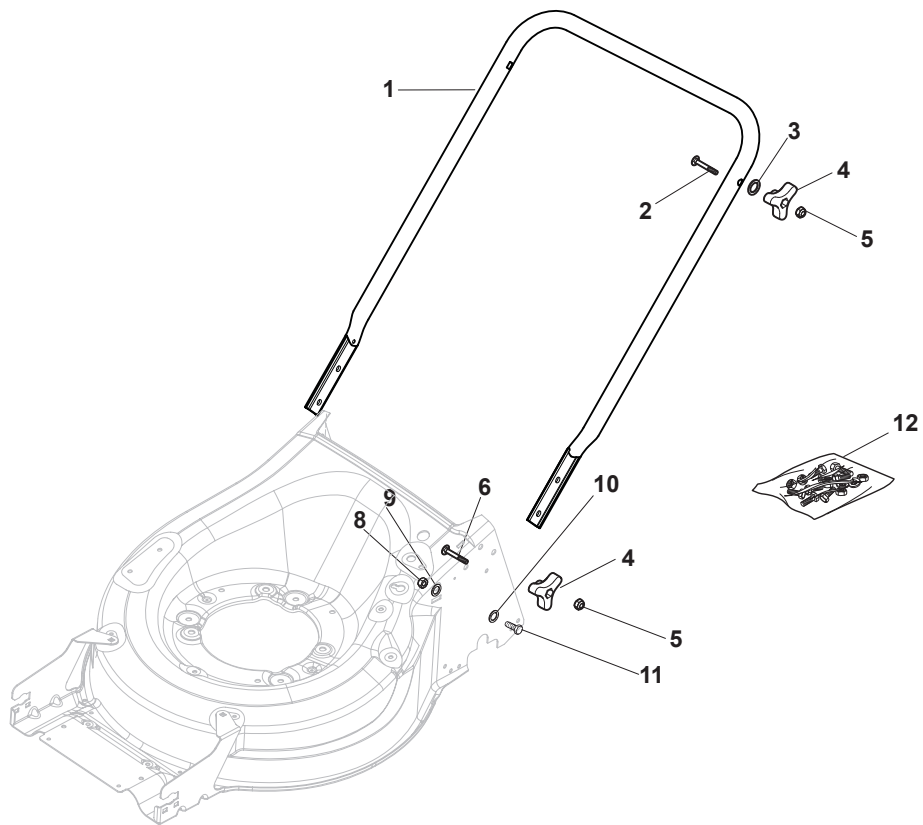

Fig.	Q.ty	Part No	Description	Notes
2	2	322785305/1	Support	
4	1	322869693/1	Wheels Control Rod	
1	1	381302883/0	Front Wheel Axle	
3	4	112728697/0	Screw	
5	2	122519823/0	Pin	
6	2	112436051/0	Plate	
7	1	322778475/0	Bracket	
8	1	122450480/0	Spring	
9	1	122517873/0	Pin	
10	1	322055330/0	Cover	
11	1	112815270/0	Screw	
12	1	112523040/0	Washer	
13	2	112154510/0	Nut	
14	1	381302887/0	Rear Wheel Axle	
15	2	322545152/0	Plate	
16	4	112728698/0	Screw	
17	1	122446192/0	Spring	
18	1	122534131/0	Pin	
19	1	381003399/0	Lever, Height Adjustment	
20	1	322394506/0	Knob	
21	5	112728699/0	Screw	
22	1	135064100/0	Belt	
23	1	322778473/0	Bracket	
24	1	122450478/0	Spring	
25	1	181003115/0	Gear Box	
26	2	122753000/0	Pin	
27	4	112608600/0	Seeger	
28	2	119216035/0	Bearing	
29	1	122570133/0	Right Pinion	
30	2	122570134/0	Left Pinion	
31	4	112728697/0	Screw	
32	2	322042063/1	Bushing	
33	2	112521371/0	Washer	
34	2	322600208/0	Protection, Wheel	
35	2	322600145/0	Protection, Wheel	
36	1	122601909/0	Pulley	

Fig.	Q.ty	Part No	Description	Notes
1	1	381006785/0	Handle Lower Part	Black
2	2	112819110/0	Screw	
3	2	122671651/0	Washer	
4	2	122399900/0	Knob	
5	2	112293200/0	Nut	
6	2	112818900/0	Screw	
8	2	112155000/0	Nut	
9	2	112521350/0	Washer	
10	2	112369500/0	Elastic Washer	
11	2	112760605/0	Screw	
12	1	381008730/0	Outfit	Black