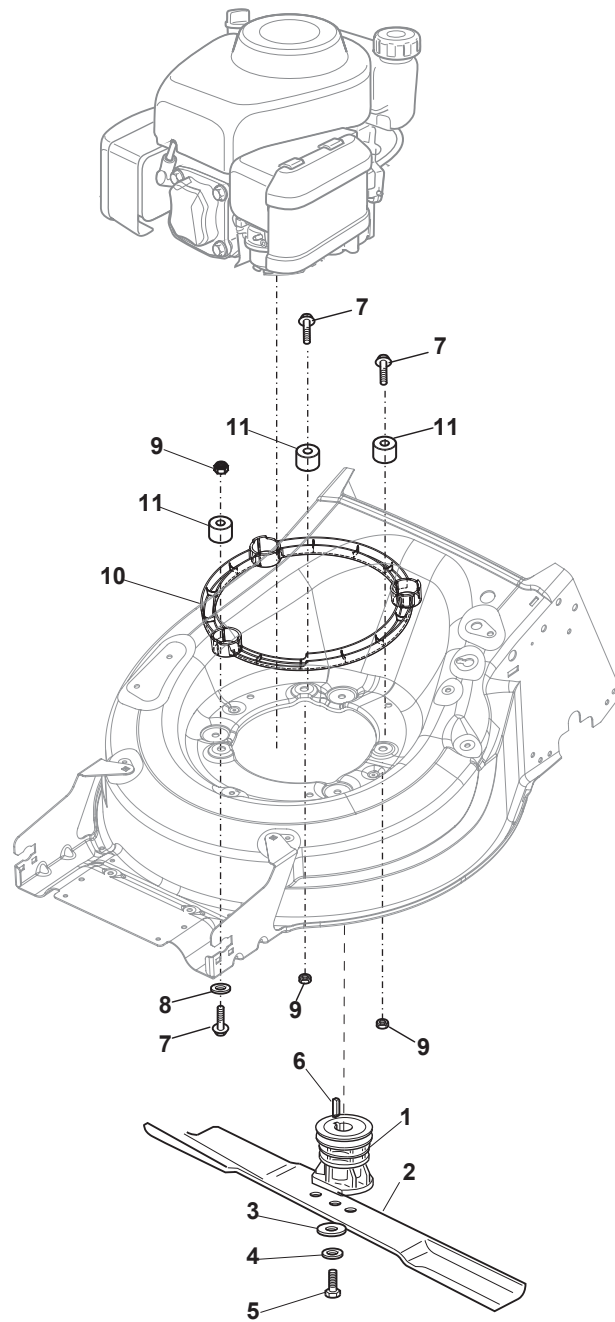

Fig.	Q.ty	Part No	Description	Notes
2	2	322785305/1	Support	
4	1	322869693/1	Wheels Control Rod	
1	1	381302883/0	Front Wheel Axle	
3	4	112728697/0	Screw	
5	2	122519823/0	Pin	
6	2	112436051/0	Plate	
7	1	322778475/0	Bracket	
8	1	122450480/0	Spring	
9	1	122517873/0	Pin	
10	1	322055330/0	Cover	
11	1	112815270/0	Screw	
12	1	112523040/0	Washer	
13	2	112154510/0	Nut	
14	1	381302887/0	Rear Wheel Axle	
15	2	322545152/0	Plate	
16	4	112728698/0	Screw	
17	1	122446192/0	Spring	
18	1	122534131/0	Pin	
19	1	381003399/0	Lever, Height Adjustment	
20	1	322394506/0	Knob	
21	5	112728699/0	Screw	
22	1	135064100/0	Belt	
23	1	322778473/0	Bracket	
24	1	122450478/0	Spring	
25	1	181003115/0	Gear Box	
26	2	122753000/0	Pin	
27	4	112608600/0	Seeger	
28	2	119216035/0	Bearing	
29	1	122570133/0	Right Pinion	
30	2	122570134/0	Left Pinion	
31	4	112728697/0	Screw	
32	2	322042063/1	Bushing	
33	2	112521371/0	Washer	
34	2	322600208/0	Protection, Wheel	
35	2	322600145/0	Protection, Wheel	
36	1	122601909/0	Pulley	

Fig.	Q.ty	Part No	Description	Notes
1	1	381005195/0	Bracket-Rh	
2	1	381005197/0	Bracket-Lh	
3	6	112727801/0	Screw	
4	2	322545213/0	Plate	
5	1	322600310/0	Rear door	Not for TR/E models
6	1	322108316/0	Conveyor	
7	6	112728699/0	Screw	
8	1	322060271/1	Carter Mulching	
9	2	112728531/1	Screw	
10	2	112154510/0	Nut	
11	2	112815200/0	Screw	
12	2	112521330/0	Washer	
13	1	119035000/0	Or Ring	
14	1	112728697/0	Screw	
15	1	322034002/0	Washing Connection	
16	1	322140246/0	Deflector	
17	1	112645708/0	Pin	

Fig.	Q.ty	Part No	Description	Notes
1	1	322108315/0	Conveyor	
2	1	322600309/0	Stone Guard, Black	
3	1	122450456/0	Spring	
4	2	112604896/0	Crown Fastener	
5	2	112727803/0	Screw	
6	1	322806639/0	Fulcrum Pin	
7	2	112154510/0	Nut	
8	1	122517869/1	Pin	
9	2	118203853/0	Cap	