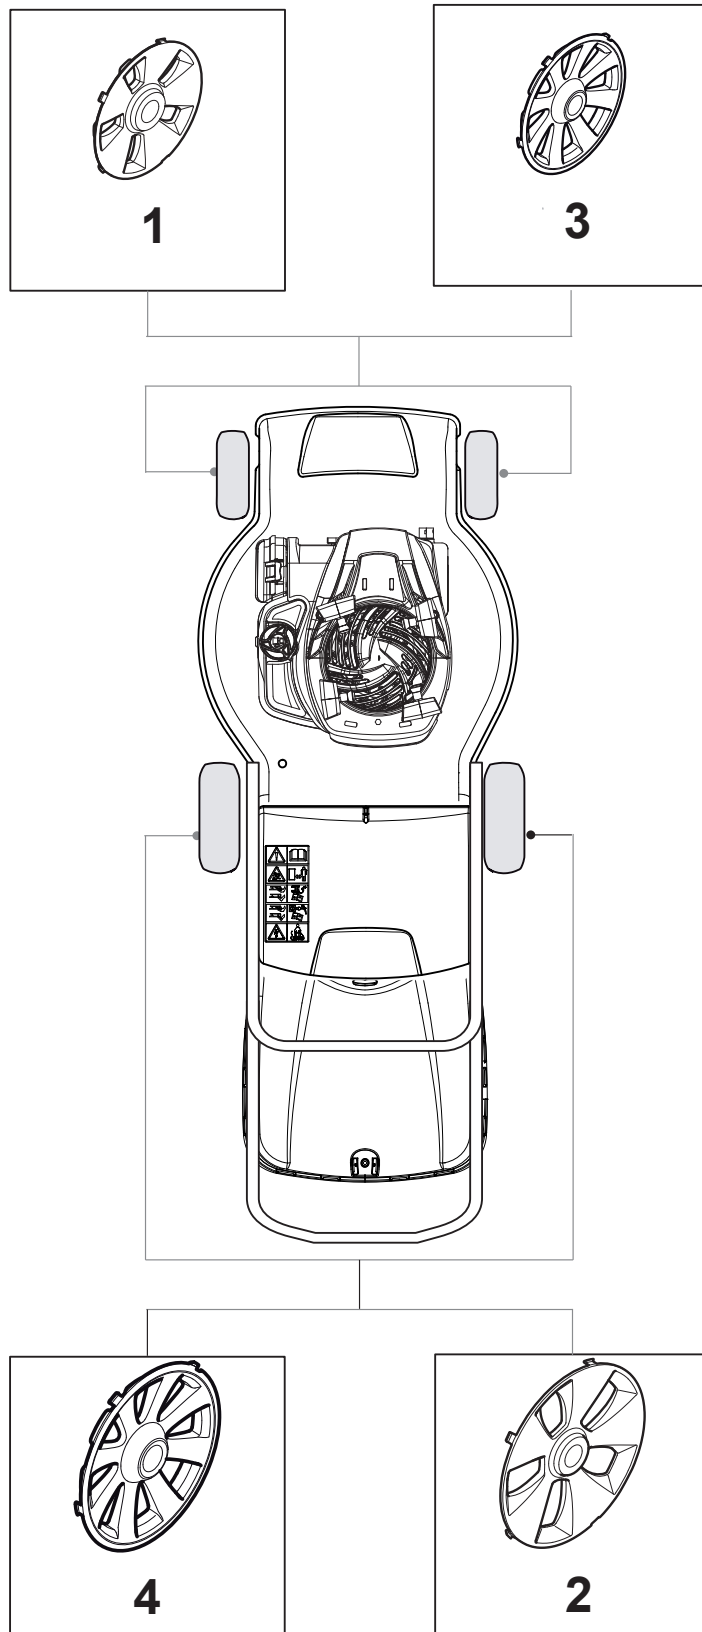

Fig.	Q.ty	Part No	Description	Notes
2	2	322785305/1	Support	
4	1	322869693/1	Wheels Control Rod	
1	1	381302883/0	Front Wheel Axle	
3	4	112728697/0	Screw	
5	2	122519823/0	Pin	
6	2	112436051/0	Plate	
7	1	322778475/0	Bracket	
8	1	122450480/0	Spring	
9	1	122517873/0	Pin	
10	1	322055330/0	Cover	
11	1	112815270/0	Screw	
12	1	112523040/0	Washer	
13	2	112154510/0	Nut	
14	1	381302887/0	Rear Wheel Axle	
15	2	322545152/0	Plate	
16	4	112728698/0	Screw	
17	1	122446192/0	Spring	
18	1	122534131/0	Pin	
19	1	381003399/0	Lever, Height Adjustment	
20	1	322394506/0	Knob	
21	5	112728699/0	Screw	
22	1	135064100/0	Belt	
23	1	322778473/0	Bracket	
24	1	122450478/0	Spring	
25	1	181003115/0	Gear Box	
26	2	122753000/0	Pin	
27	4	112608600/0	Seeger	
28	2	119216035/0	Bearing	
29	1	122570133/0	Right Pinion	
30	2	122570134/0	Left Pinion	
31	4	112728697/0	Screw	
32	2	322042063/1	Bushing	
33	2	112521371/0	Washer	
34	2	322600208/0	Protection, Wheel	
35	2	322600145/0	Protection, Wheel	
36	1	122601909/0	Pulley	

Ball Bearing Ø200 - Wheels NTD

Ball Bearing Ø280 - Wheels NTD

Fig.	Q.ty	Part No	Description	Notes
1	8	119216035/0	Bearing	
2	4	381007416/2	Wheel	
4	2	381007417/2	Wheel	

Fig.	Q.ty	Part No	Description	Notes
1	2	322110643/0	Hub Cap Grey	Grey
2	2	322110644/0	Hub Cap Grey	Grey
3	2	322110645/0	Hub Cap Grey	Grey
4	2	322110646/0	Hub Cap Grey	Grey