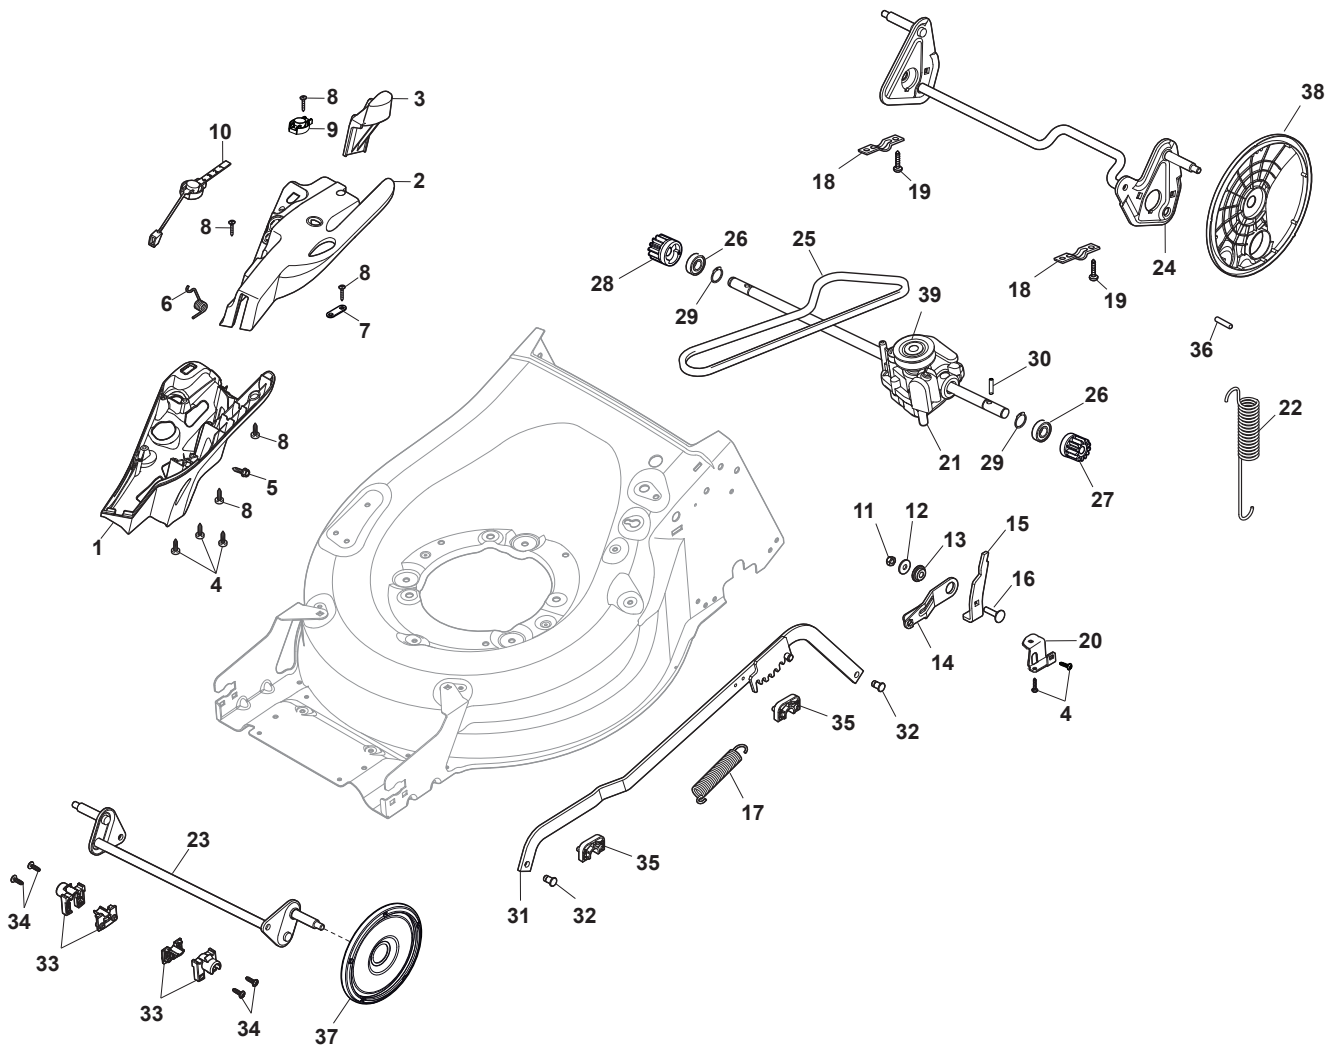

THIS INFORMATION IS NOT INTENDED FOR SALE OR RESALE, AND THIS NOTICE MUST REMAIN ON ALL COPIES.

Fig.	Q.ty	Part No	Description	Notes
1	1	322055264/0	Lower Cover	
2	1	322055265/0	Upper Cover	
3	1	322602026/0	Button	
4	5	112728699/0	Screw	
5	1	125943004/0	Screw	
6	1	122450477/0	Spring	
7	1	322981471/1	Plate	
8	5	112728697/0	Screw	
9	1	322602027/0	Lens	
10	1	322602028/0	Visualizer	
11	1	112154510/0	Nut	
12	1	112523040/0	Washer	
13	1	122517873/0	Pin	
14	1	381003475/1	Lever, Height Adjustment	
15	1	322778475/0	Bracket	
16	1	112815270/0	Screw	
17	1	122450480/0	Spring	
18	2	322545152/0	Plate	
19	4	112728697/0	Screw	
20	1	322778473/0	Bracket	
21	1	181003114/0	Gear Box	
22	1	122450478/0	Spring	
23	1	381302883/0	Front Wheel Axle	
24	1	381302889/0	Rear Wheel Axle	
25	1	135064100/0	Belt	
26	2	119216035/0	Bearing	
27	1	122570134/0	Left Pinion	
28	1	122570133/0	Right Pinion	
29	4	112608600/0	Seeger	
30	2	122753000/0	Pin	
31	1	381002046/0	Wheels Control Rod	
32	2	122519823/0	Pin	
33	2	322785305/1	Support	
34	4	112728697/0	Screw	
35	2	112436051/0	Plate	
36	1	112645708/0	Pin	
37	2	322600145/0	Protection, Wheel	NOT for Delta Hole wheels
38	2	322600208/0	Protection, Wheel	
39	1	122601909/0	Pulley	