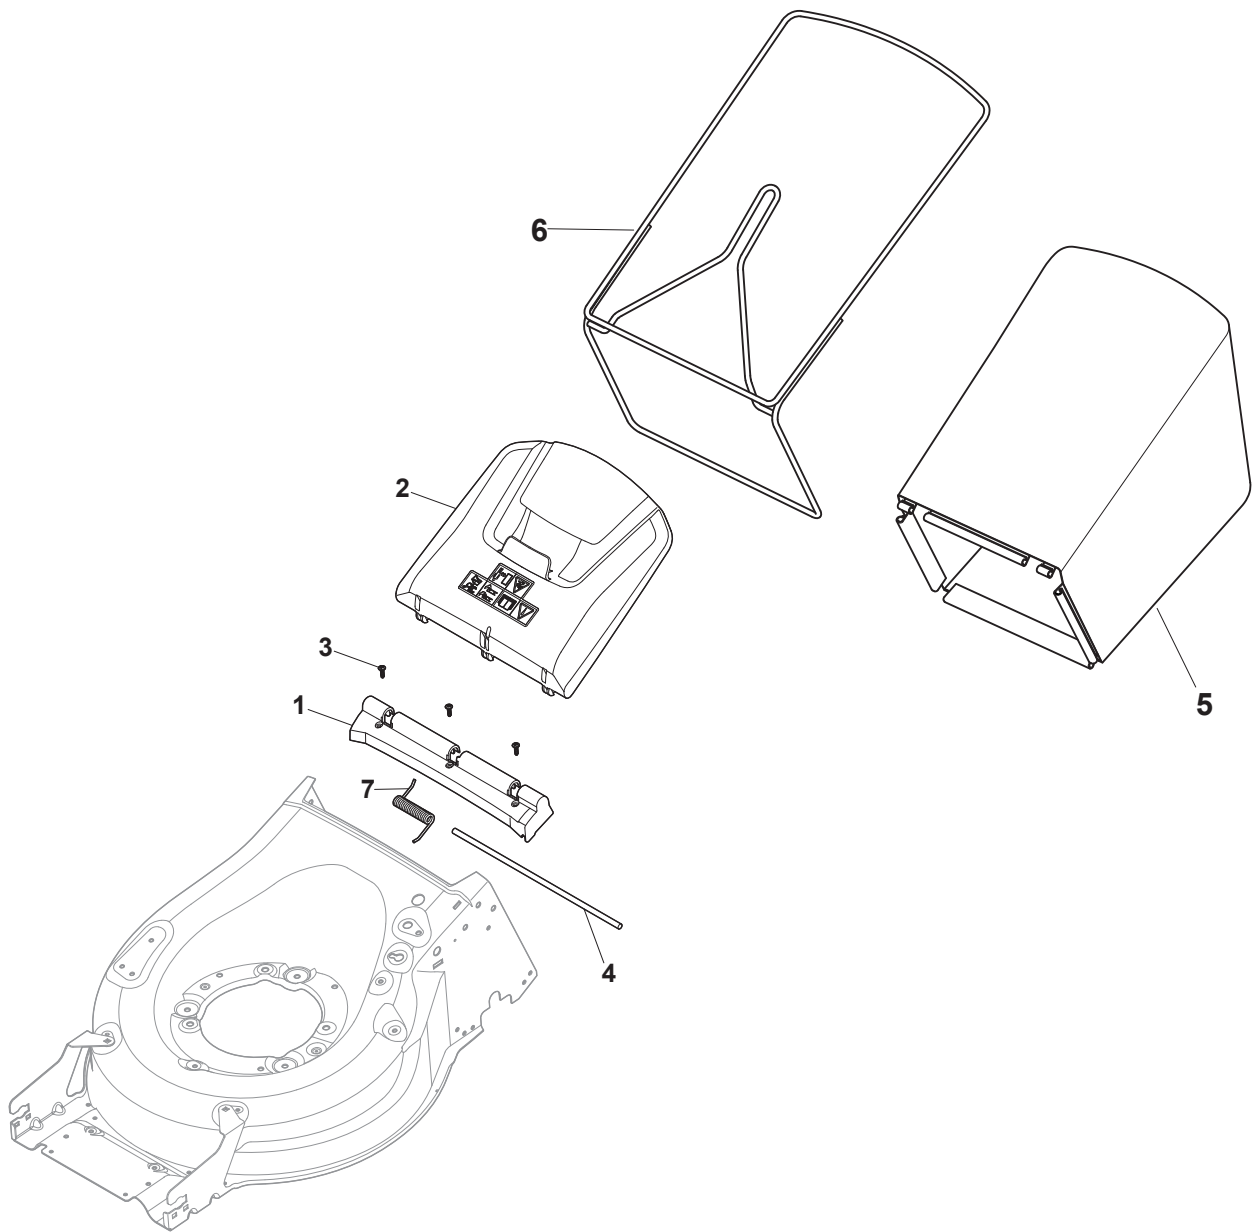

Fig.	Q.ty	Part No	Description	Notes
1	1	322055514/0	Grey Cover	
2	1	322055515/1	Yellow Engine Cowling	

Fig.	Q.ty	Part No	Description	Notes
1	1	322109569/0	Black Stone Guard Support	Black
1	1	322109584/0	Yellow Stone Guard Support	Yellow
2	1	322600308/0	Stone Guard, Black	Black
2	1	322600312/0	Stone Guard, White	Yellow
3	3	112728697/0	Screw	
4	1	122517884/0	Pin	
5	1	181102350/0	Cancas Grasscatcher	
6	1	181006410/0	Fabric Box Frame	
7	1	122450479/0	Spring	