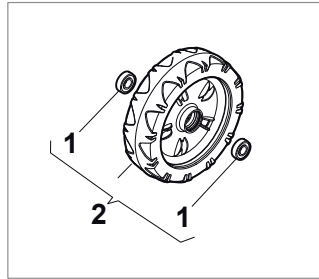

Fig.	Q.ty	Part No	Description	Notes
1	1	381006739/1	Handle, Upper Part	Black without Sponge
1	1	381006745/1	Handle, Upper Part With Sponge Handgrip	Black with Sponge
1	1	381006753/0	Handle, Upper Part Yellow	Yellow without Sponge
1	1	381006754/0	Handle, Upper Part Yellow	Yellow with Sponge
1	1	381006787/0	Handle, Upper Part	Black without Sponge - TRE Models
1	1	381007571/0	Handle, Upper Part	Black with Sponge - Variator
1	1	381007601/0	Handle, Upper Part	Yellow with Sponge - TRE Models
1	1	381007606/0	Handle, Upper Part	Yellow with Sponge - Variator
2	1	122430313/0	Guide Spring	
3	1	112521330/0	Washer	
4	1	112154510/0	Nut	
5	1	118390020/0	Conduit Clip	
6	1	181003363/1	Lever, Engine Brake Black	Black
6	1	381003365/0	Lever, Engine Brake Yellow	Yellow
6	1	381003376/0	Lever, Engine Brake Red	Red
7	1	181030053/0	Cable, Thread Engine Brake	For B&S 750EX Engine
7	1	181030054/0	Cable, Thread Engine Brake	For B&S 675EX - 675EX ES Engine
7	1	181030057/0	Cable, Thread Engine Brake	For B&S 675-750-775 Engine and WBE0702 Engine
7	1	181030105/0	Cable, Thread Engine Brake	For WBE 140 Engine
7	1	181030106/0	Cable, Thread Engine Brake	For B&S 550E-625E-650EXI-675EXI-675IS-850 Engine
7	1	181030106/0	Cable, Thread Engine Brake	For Honda Engine
8	1	112727788/0	Screw	
9	1	112154510/0	Nut	
10	1	181003364/0	Drive Control Lever	Black
10	1	381003366/0	Lever, Driving Yellow	Yellow
10	1	381003377/0	Drive Control Lever	Red
11	1	381030104/0	Clutch Cable	
12	1	181005539/0	Throttle Cable	
13	1	381007563/0	Lower Handle	Black
13	1	381007600/0	Lower Handle	Yellow
14	4	322399835/0	Knob	
15	4	122131750/0	Nut	
16	4	322680016/0	Washer	
17	2	381103350/0	Locking Handle Lever	Black
18	2	381003253/0	Locking Handle Lever	Black

Ball Bearing Ø200 - Wheels NTD

Ball Bearing Ø280 - Wheels NTD

Fig.	Q.ty	Part No	Description	Notes
1	8	119216035/0	Bearing	
2	4	381007416/2	Wheel	
4	2	381007417/2	Wheel	
5	6	112728706/0	Screw	
6	2	322120115/0	Wheels Crown	
7	2	122170845/0	Spacer	