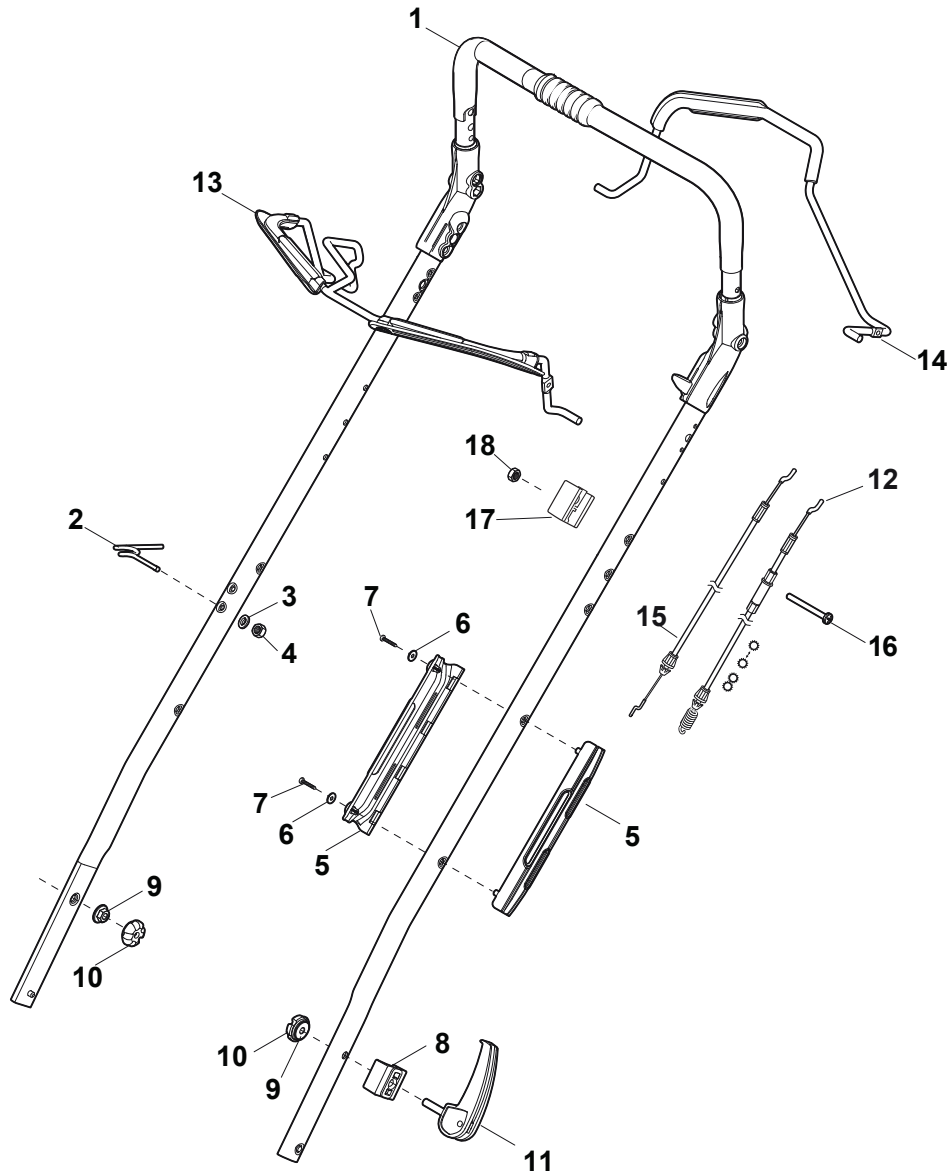

Fig.	Q.ty	Part No	Description	Notes
1	1	381006739/1	Handle, Upper Part	Black without Sponge
1	1	381006745/1	Handle, Upper Part With Sponge Handgrip	Black with Sponge
1	1	381006753/0	Handle, Upper Part Yellow	Yellow without Sponge
1	1	381006754/0	Handle, Upper Part Yellow	Yellow with Sponge
1	1	381006787/0	Handle, Upper Part	Black without Sponge - TRE Models
1	1	381007571/0	Handle, Upper Part	Black with Sponge - Variator
2	1	122430313/0	Guide Spring	
3	1	112521330/0	Washer	
4	1	112154510/0	Nut	
5	1	118390020/0	Conduit Clip	
6	1	181003363/1	Lever, Engine Brake Black	Black
6	1	381003365/0	Lever, Engine Brake Yellow	Yellow
6	1	381003376/0	Lever, Engine Brake Red	Red
7	1	181030053/0	Cable, Thread Engine Brake	For B&S 675 and GGP 160/ES
7	1	181030054/0	Cable, Thread Engine Brake	For WBE 140 Engine
7	1	181030057/0	Cable, Thread Engine Brake	For B&S 675E
7	1	181030070/0	Cable, Thread Engine Brake	For B&S 625E-675EXI-850 Engine
7	1	181030070/0	Cable, Thread Engine Brake	For Honda Engine
7	1	181030087/0	Cable, Thread Engine Brake	For B&S 750-775 Engine
7	1	181030088/0	Cable, Thread Engine Brake	For B&S 550E-625E-675 Engine
8	1	112727783/0	Screw	
9	1	112154510/0	Nut	
10	1	181003364/0	Drive Control Lever	Black
10	1	381003366/0	Lever, Driving Yellow	Yellow
10	1	381003377/0	Drive Control Lever	Red
11	1	381030104/0	Clutch Cable	
12	1	322551640/0	Plate	
13	1	381006785/0	Handle Lower Part	Black
13	1	381007538/0	Handle, Lower Part Yellow	Yellow
14	2	112819110/0	Screw	
15	2	122671651/0	Washer	
16	2	122399900/0	Black Knob	
17	2	112293200/0	Nut	
18	2	112818900/0	Screw	
19	2	112155000/0	Nut	
20	2	112521350/0	Washer	
21	2	112369500/0	Elastic Washer	
22	2	112760605/0	Screw	
23	1	381008730/0	Outfit	Black

Ball Bearing Ø200 - Wheels NTD

Ball Bearing Ø280 - Wheels NTD

Fig.	Q.ty	Part No	Description	Notes
1	8	119216035/0	Bearing	
2	4	381007416/2	Wheel	
4	2	381007417/2	Wheel	
5	6	112728706/0	Screw	
6	2	322120115/0	Wheels Crown	
7	2	122170845/0	Spacer	