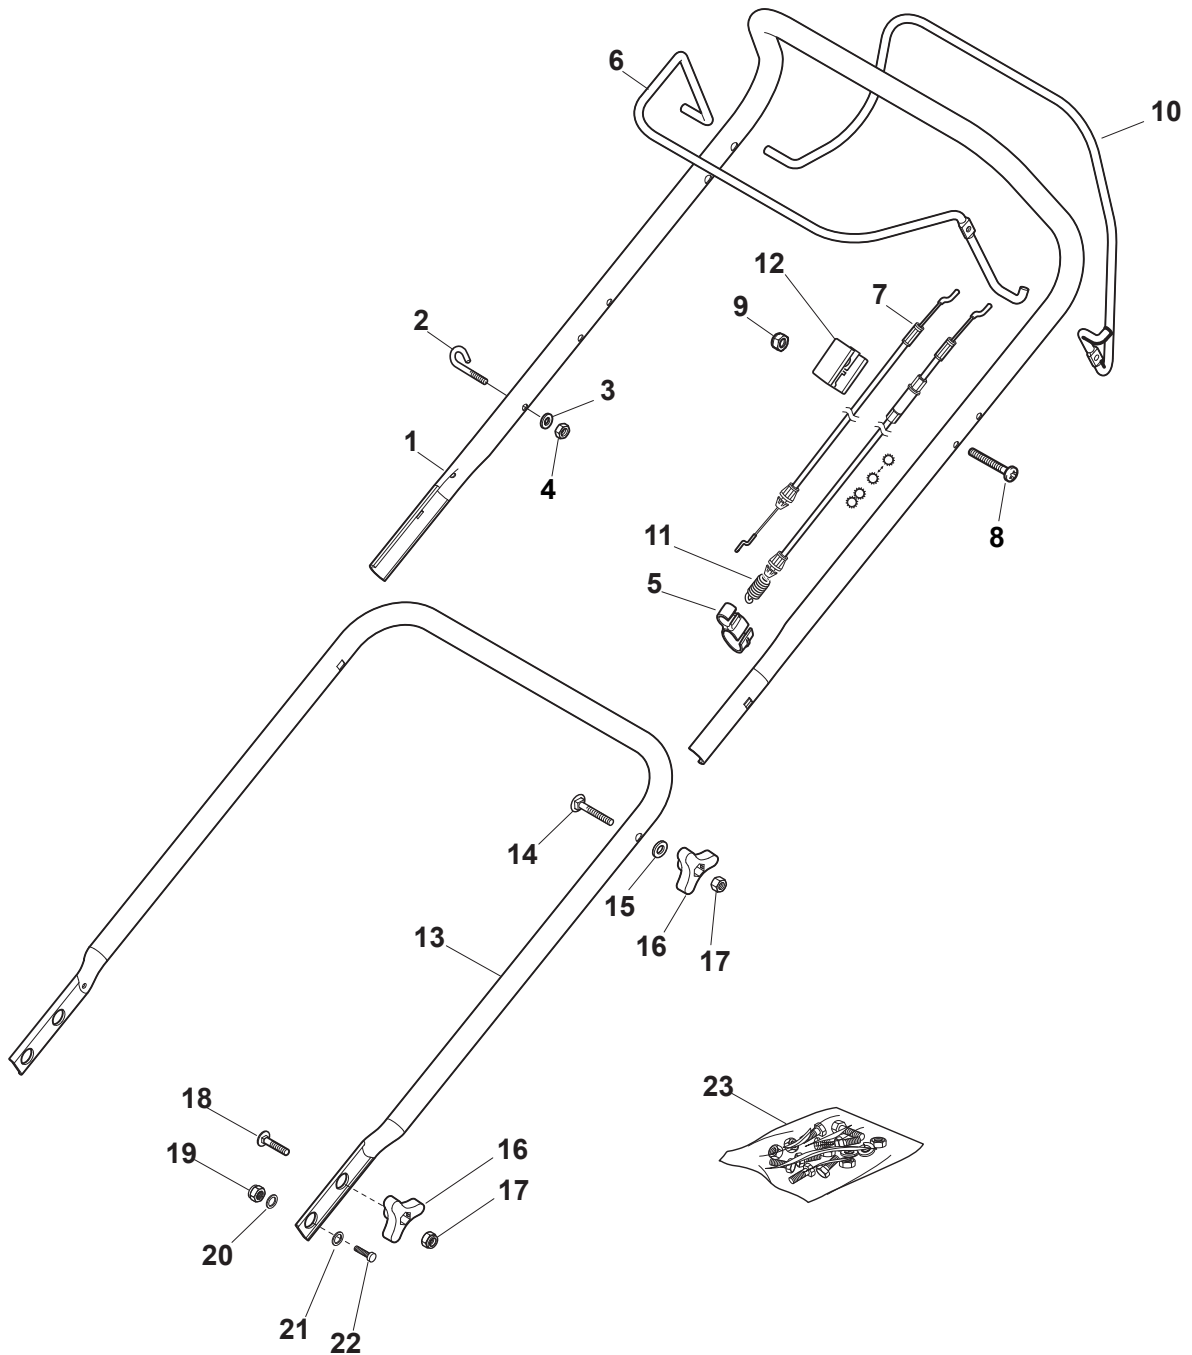

Fig.	Q.ty	Part No	Description	Notes
1	1	381006739/1	Handle, Upper Part	Black without Sponge
1	1	381006745/1	Handle, Upper Part With Sponge Handgrip	Black with Sponge
1	1	381006753/0	Handle, Upper Part Yellow	Yellow without Sponge
1	1	381006754/0	Handle, Upper Part Yellow	Yellow with Sponge
1	1	381006787/0	Handle, Upper Part	Black without Sponge - TRE Models
1	1	381007571/0	Handle, Upper Part	Black with Sponge - Variator
2	1	122430313/0	Guide Spring	
3	1	112521330/0	Washer	
4	1	112154510/0	Nut	
5	1	118390020/0	Conduit Clip	
6	1	181003363/1	Lever, Engine Brake Black	Black
6	1	381003365/0	Lever, Engine Brake Yellow	Yellow
6	1	381003376/0	Lever, Engine Brake Red	Red
7	1	181030053/0	Cable, Thread Engine Brake	For B&S 675 and GGP 160/ES
7	1	181030054/0	Cable, Thread Engine Brake	For WBE 140 Engine
7	1	181030057/0	Cable, Thread Engine Brake	For B&S 675E
7	1	181030070/0	Cable, Thread Engine Brake	For B&S 625E-675EXI-850 Engine
7	1	181030070/0	Cable, Thread Engine Brake	For Honda Engine
7	1	181030087/0	Cable, Thread Engine Brake	For B&S 750-775 Engine
7	1	181030088/0	Cable, Thread Engine Brake	For B&S 550E-625E-675 Engine
8	1	112727783/0	Screw	
9	1	112154510/0	Nut	
10	1	181003364/0	Drive Control Lever	Black
10	1	381003366/0	Lever, Driving Yellow	Yellow
10	1	381003377/0	Drive Control Lever	Red
11	1	381030104/0	Clutch Cable	
12	1	322551640/0	Plate	
13	1	381006785/0	Handle Lower Part	Black
13	1	381007538/0	Handle, Lower Part Yellow	Yellow
14	2	112819110/0	Screw	
15	2	122671651/0	Washer	
16	2	122399900/0	Black Knob	
17	2	112293200/0	Nut	
18	2	112818900/0	Screw	
19	2	112155000/0	Nut	
20	2	112521350/0	Washer	
21	2	112369500/0	Elastic Washer	
22	2	112760605/0	Screw	
23	1	381008730/0	Outfit	Black