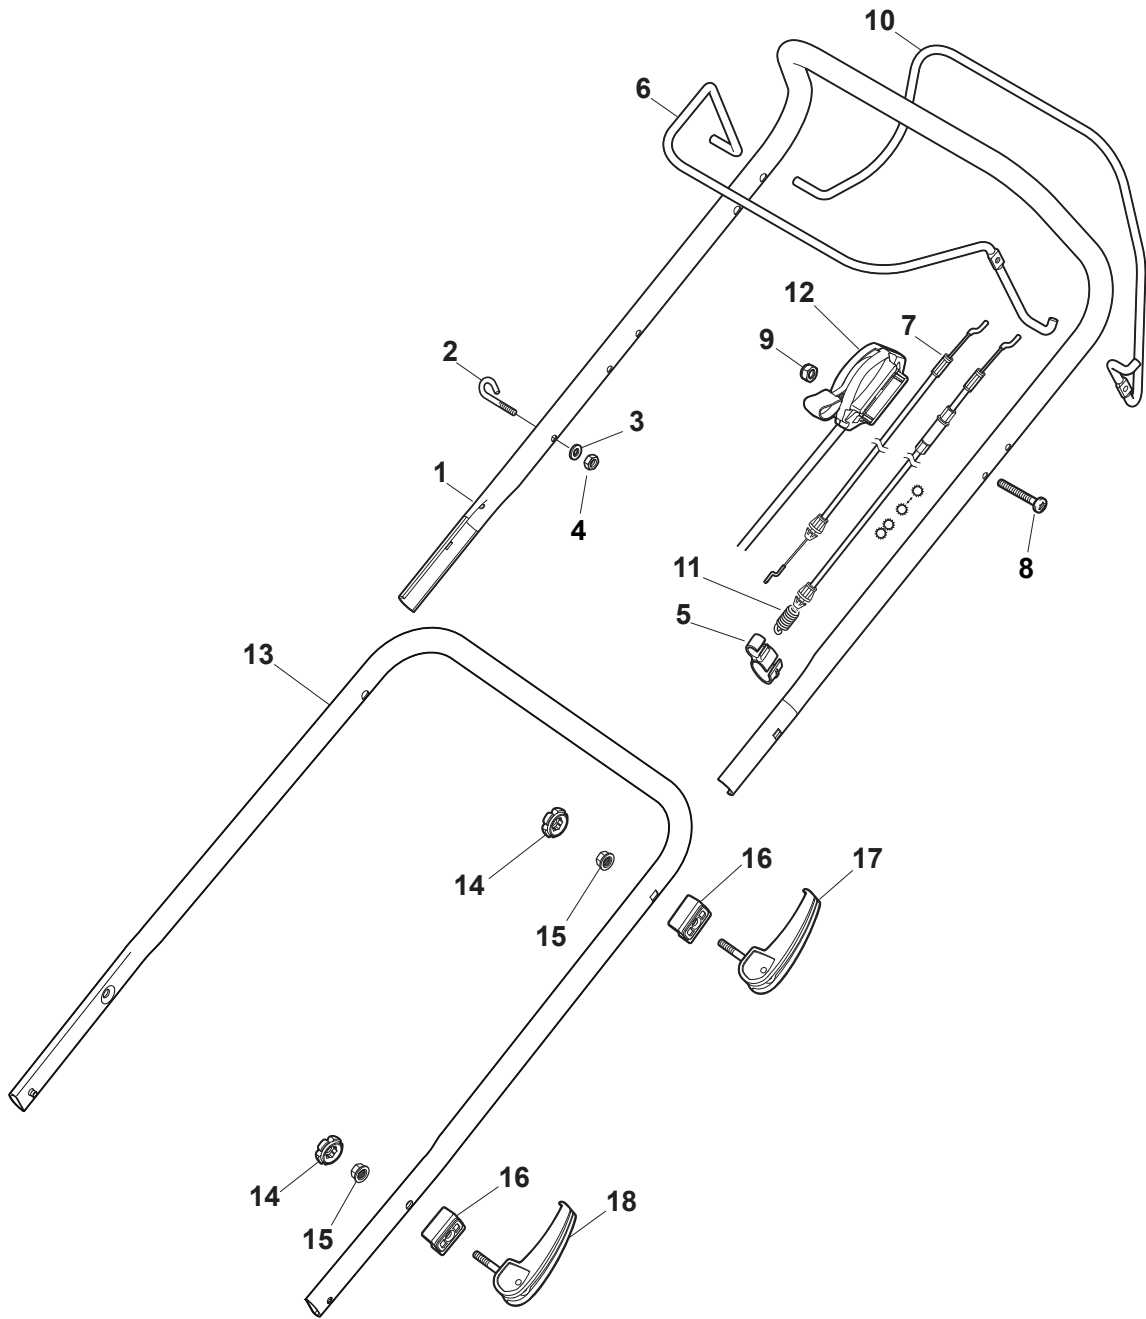

Fig.	Q.ty	Part No	Description	Notes
1	1	381006739/1	Handle, Upper Part	Black without Sponge
1	1	381006745/1	Handle, Upper Part With Sponge Handgrip	Black with Sponge
1	1	381006753/0	Handle, Upper Part Yellow	Yellow without Sponge
1	1	381006754/0	Handle, Upper Part Yellow	Yellow with Sponge
1	1	381006787/0	Handle, Upper Part	Black without Sponge - TRE Models
1	1	381007571/0	Handle, Upper Part	Black with Sponge - Variator
1	1	381007601/0	Handle, Upper Part	Yellow with Sponge - TRE Models
1	1	381007606/0	Handle, Upper Part	Yellow with Sponge - Variator
2	1	122430313/0	Guide Spring	
3	1	112521330/0	Washer	
4	1	112154510/0	Nut	
5	1	118390020/0	Conduit Clip	
6	1	181003363/1	Lever, Engine Brake Black	Black
6	1	381003365/0	Lever, Engine Brake Yellow	Yellow
6	1	381003376/0	Lever, Engine Brake Red	Red
7	1	181030053/0	Cable, Thread Engine Brake	For B&S 750EX Engine
7	1	181030054/0	Cable, Thread Engine Brake	For B&S 675EX - 675EX ES Engine
7	1	181030057/0	Cable, Thread Engine Brake	For B&S 675-750-775 Engine and WBE0702 Engine
7	1	181030105/0	Cable, Thread Engine Brake	For WBE 140 Engine
7	1	181030106/0	Cable, Thread Engine Brake	For B&S 550E-625E-650EXI-675EXI-675IS-850 Engine
7	1	181030106/0	Cable, Thread Engine Brake	For Honda Engine
8	1	112727788/0	Screw	
9	1	112154510/0	Nut	
10	1	181003364/0	Drive Control Lever	Black
10	1	381003366/0	Lever, Driving Yellow	Yellow
10	1	381003377/0	Drive Control Lever	Red
11	1	381030104/0	Clutch Cable	
12	1	181005539/0	Throttle Cable	
13	1	381007563/0	Lower Handle	Black
13	1	381007600/0	Lower Handle	Yellow
14	4	322399835/0	Knob	
15	4	122131750/0	Nut	
16	4	322680016/0	Washer	
17	2	381103350/0	Locking Handle Lever	Black
18	2	381003253/0	Locking Handle Lever	Black