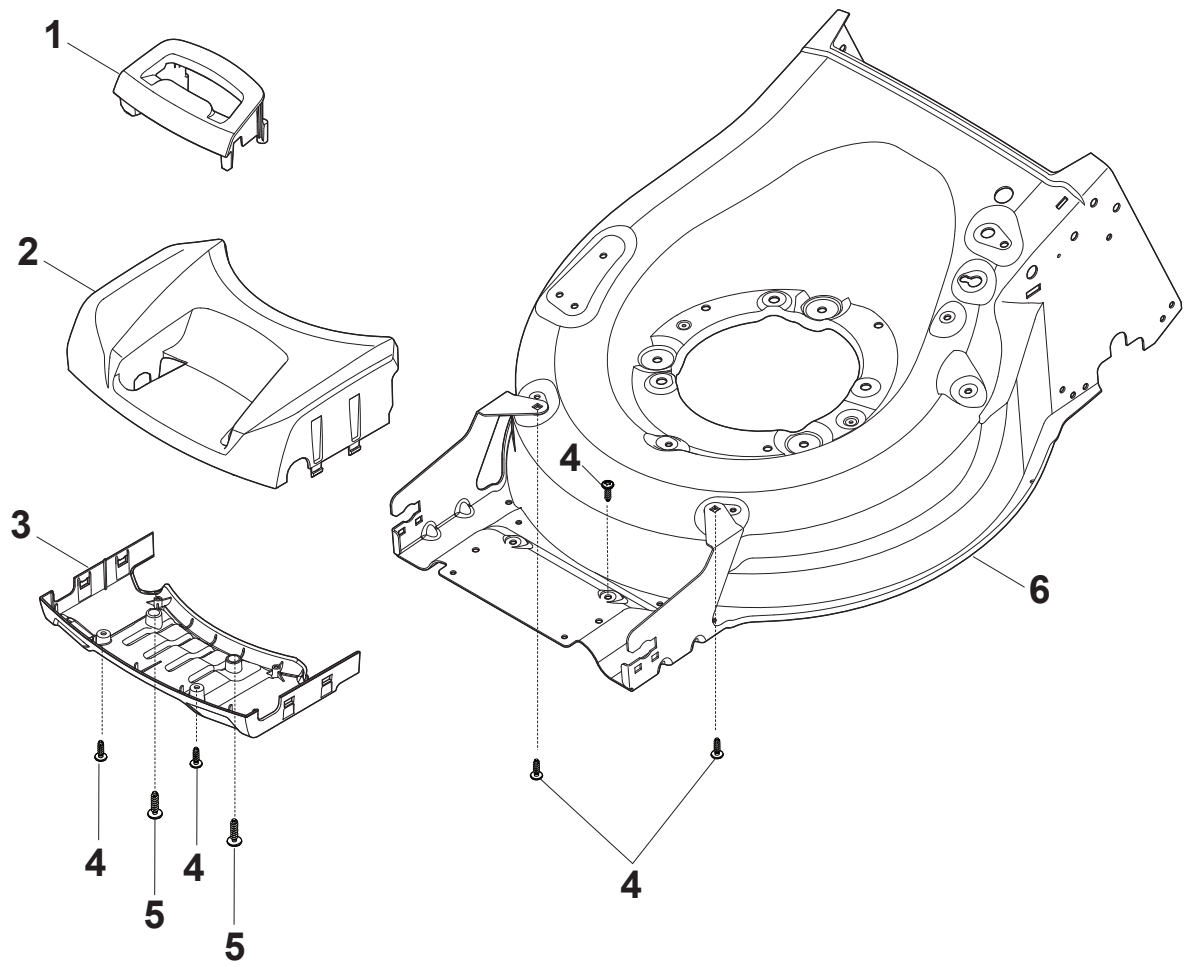

MP1 554 WSQ

Petrol Lawn Mower Mask

Issue 11 - 2017

Fig.	Q.ty	Part No	Description	Notes
1	1	322393741/0	Handle	
2	1	322226216/0	Mask, White	
3	1	322500112/0	Front Combi	
4	6	112728697/0	Screw	
5	2	112728699/0	Screw	
6	1	381004788/0	White Deck