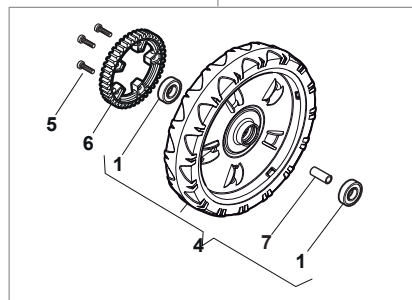

Fig.	Q.ty	Part No	Description	Notes
1	1	381006739/1	Handle, Upper Part	Black without Sponge
1	1	381006745/1	Handle, Upper Part With Sponge Handgrip	Black with Sponge
1	1	381006753/0	Handle, Upper Part Yellow	Yellow without Sponge
1	1	381006754/0	Handle, Upper Part Yellow	Yellow with Sponge
1	1	381006787/0	Handle, Upper Part	Black without Sponge - TRE Models
1	1	381007571/0	Handle, Upper Part	Black with Sponge - Variator
1	1	381007601/0	Handle, Upper Part	Yellow with Sponge - TRE Models
1	1	381007606/0	Handle, Upper Part	Yellow with Sponge - Variator
2	1	122430313/0	Guide Spring	
3	1	112521330/0	Washer	
4	1	112154510/0	Nut	
5	1	118390020/0	Conduit Clip	
6	1	181003363/1	Lever, Engine Brake Black	Black
6	1	381003365/0	Lever, Engine Brake Yellow	Yellow
6	1	381003376/0	Lever, Engine Brake Red	Red
7	1	181030053/0	Cable, Thread Engine Brake	For B&S 750EX Engine
7	1	181030054/0	Cable, Thread Engine Brake	For B&S 675EX - 675EX ES Engine
7	1	181030057/0	Cable, Thread Engine Brake	For B&S 675-750-775 Engine and WBE0702 Engine
7	1	181030105/0	Cable, Thread Engine Brake	For WBE 140 Engine
7	1	181030106/0	Cable, Thread Engine Brake	For B&S 550E-625E-650EXI-675EXI-675IS-850 Engine
7	1	181030106/0	Cable, Thread Engine Brake	For Honda Engine
8	1	112727788/0	Screw	
9	1	112154510/0	Nut	
10	1	181003364/0	Drive Control Lever	Black
10	1	381003366/0	Lever, Driving Yellow	Yellow
10	1	381003377/0	Drive Control Lever	Red
11	1	381030104/0	Clutch Cable	
12	1	181005539/0	Throttle Cable	
13	1	381007563/0	Lower Handle	Black
13	1	381007600/0	Lower Handle	Yellow
14	4	322399835/0	Knob	
15	4	122131750/0	Nut	
16	4	322680016/0	Washer	
17	2	381103350/0	Locking Handle Lever	Black
18	2	381003253/0	Locking Handle Lever	Black

Ball Bearing Ø200 - Wheels NTD

Ball Bearing Ø280 - Wheels NTD

Fig.	Q.ty	Part No	Description	Notes
1	8	119216035/0	Bearing	
2	4	381007416/2	Wheel	
4	2	381007417/2	Wheel	
5	6	112728706/0	Screw	
6	2	322120115/0	Wheels Crown	
7	2	122170845/0	Spacer	