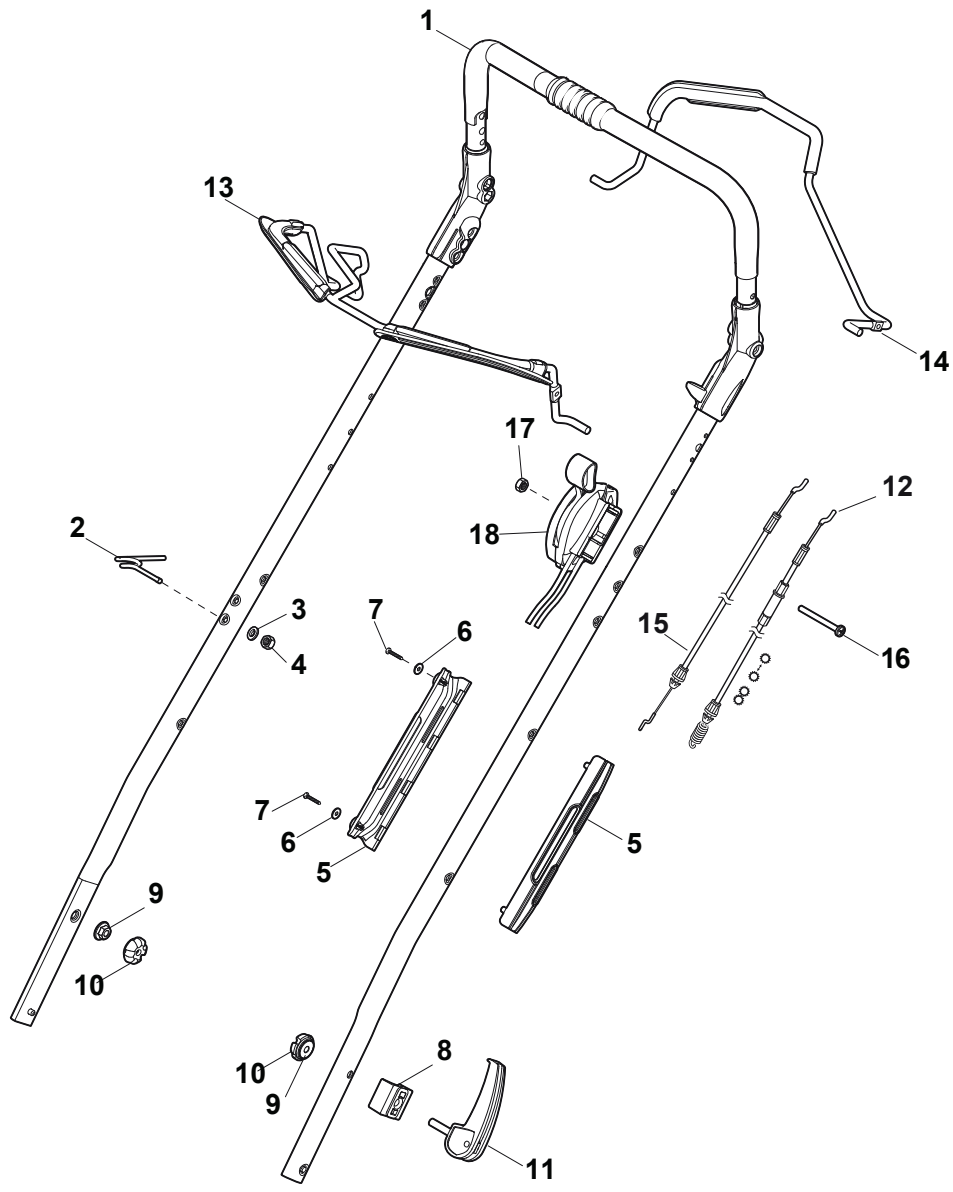

Fig.	Q.ty	Part No	Description	Notes
1	1	381007559/0	Handle, Upper Part	Black
2	1	122430313/0	Guide Spring	
3	1	112521330/0	Washer	
4	1	112154510/0	Nut	
5	1	322806644/0	Protection	without Variator
5	2	322806644/0	Protection	with Variator
6	2	112523000/1	Washer	without Variator
6	4	112523000/1	Washer	with Variator
7	2	112727812/0	Screw	without Variator
7	4	112727812/0	Screw	with Variator
8	2	322680017/0	Washer	
9	2	122131750/0	Nut	
10	2	322399835/0	Knob	
11	1	381003253/0	Locking Handle Lever	Black
12	1	381030108/0	Clutch Cable	
13	1	181003437/0	Lever, Engine Brake Black	
14	1	181003438/1	Drive Control Lever, Black	
15	1	181030057/0	Cable, Thread Engine Brake	For B&S 675EX - 675EX ES Engine
15	1	181030070/0	Cable, Thread Engine Brake	For Honda-B&S 850-625-BS675E-675IS-W-BE0702 Engine
15	1	181030087/0	Cable, Thread Engine Brake	For B&S 750-750Es-775IS Engine
15	1	181030088/0	Cable, Thread Engine Brake	For B&S 500E-550E-625E-675E-675IS Engine
16	1	112727784/0	Screw	
17	1	322551639/0	Fixed Plate	
18	1	112154510/0	Nut	

Ball Bearing Ø200 - Wheels NTD

Ball Bearing Ø280 - Wheels NTD

Fig.	Q.ty	Part No	Description	Notes
1	8	119216035/0	Bearing	
2	4	381007416/2	Wheel	
4	2	381007417/2	Wheel	
5	6	112728706/0	Screw	
6	2	322120115/0	Wheels Crown	
7	2	122170845/0	Spacer	