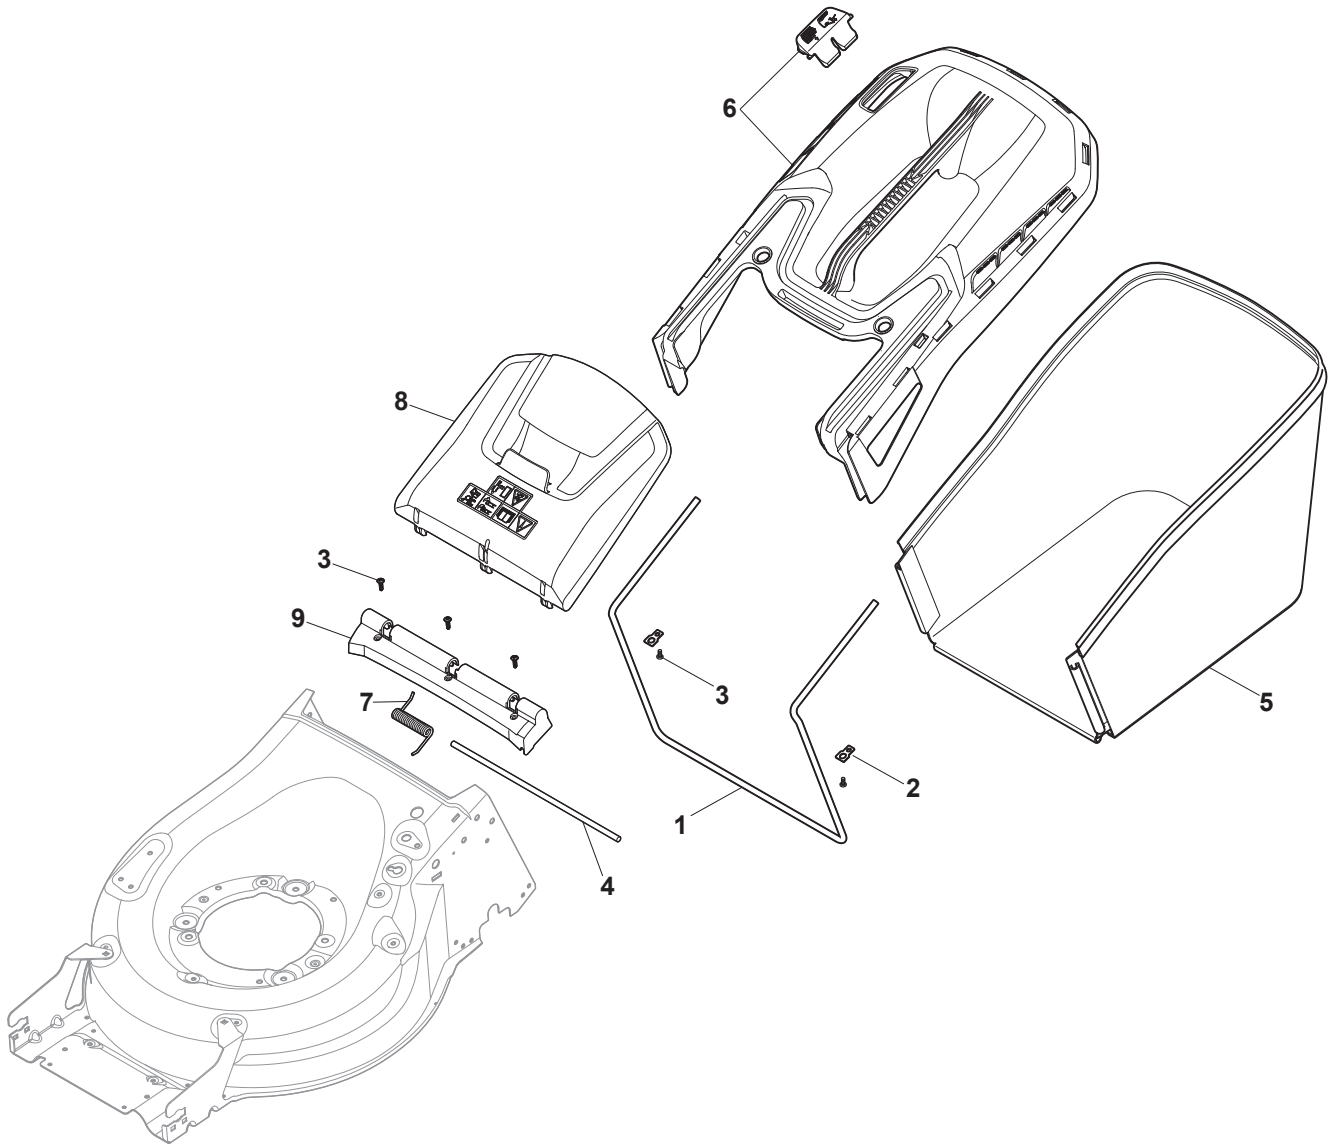

Fig.	Q.ty	Part No	Description	Notes
1	1	322055514/0	Grey Cover	
2	1	322055515/1	Yellow Engine Cowling	

Fig.	Q.ty	Part No	Description	Notes
1	1	322109569/0	Black Stone Guard Support	Black
1	1	322109584/0	Yellow Stone Guard Support	Yellow
2	1	322600308/0	Stone Guard, Black	Black
2	1	322600312/0	Stone Guard, White	Yellow
3	3	112728697/0	Screw	
4	1	122517884/0	Pin	
5	1	181102350/0	Cancas Grasscatcher	
6	1	181006410/0	Fabric Box Frame	
7	1	122450479/0	Spring	