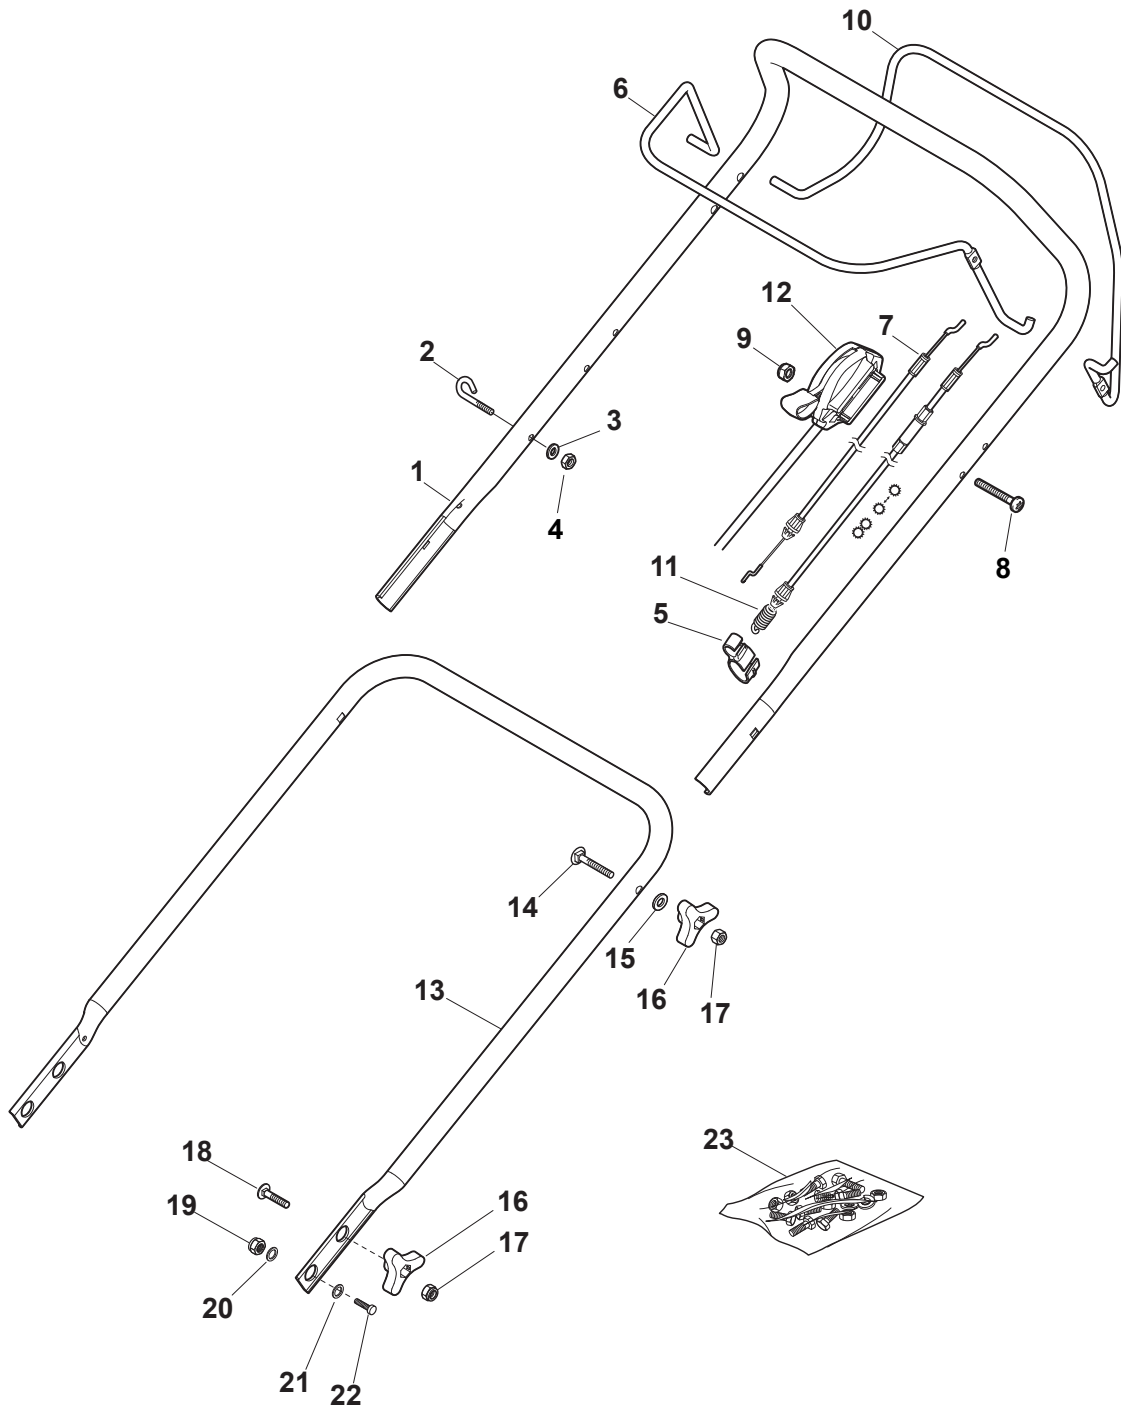

Fig.	Q.ty	Part No	Description	Notes
1	1	381006739/1	Handle, Upper Part	Black without Sponge
1	1	381006745/1	Handle, Upper Part With Sponge Handgrip	Black with Sponge
1	1	381006753/0	Handle, Upper Part Yellow	Yellow without Sponge
1	1	381006754/0	Handle, Upper Part Yellow	Yellow with Sponge
1	1	381006787/0	Handle, Upper Part	Black without Sponge - TRE Models
1	1	381007571/0	Handle, Upper Part	Black with Sponge - Variator
2	1	122430313/0	Guide Spring	
3	1	112521330/0	Washer	
4	1	112154510/0	Nut	
5	1	118390020/0	Conduit Clip	
6	1	181003363/1	Lever, Engine Brake Black	Black
6	1	381003365/0	Lever, Engine Brake Yellow	Yellow
6	1	381003376/0	Lever, Engine Brake Red	Red
7	1	181030053/0	Cable, Thread Engine Brake	For B&S 675 and GGP 160/ES
7	1	181030054/0	Cable, Thread Engine Brake	For WBE 140 Engine
7	1	181030057/0	Cable, Thread Engine Brake	For B&S 675E
7	1	181030070/0	Cable, Thread Engine Brake	For B&S 625E675EXI-850 Engine
7	1	181030070/0	Cable, Thread Engine Brake	For Honda Engine MP1 554
7	1	181030087/0	Cable, Thread Engine Brake	For B&S 750-775 Engine
7	1	181030088/0	Cable, Thread Engine Brake	For B&S 550E-625E-675 Engine
8	1	112727788/0	Screw	
9	1	112154510/0	Nut	
10	1	181003364/0	Drive Control Lever	Black
10	1	381003366/0	Lever, Driving Yellow	Yellow
10	1	381003377/0	Drive Control Lever	Red
11	1	381030104/0	Clutch Cable	
12	1	181005537/0	Throttle Cable	
13	1	381006785/0	Handle Lower Part	Black
13	1	381007538/0	Handle, Lower Part Yellow	Yellow
14	2	112819110/0	Screw	
15	2	122671651/0	Washer	
16	2	122399900/0	Black Knob	
17	2	112293200/0	Nut	
18	2	112818900/0	Screw	
19	2	112155000/0	Nut	
20	2	112521350/0	Washer	
21	2	112369500/0	Elastic Washer	
22	2	112760605/0	Screw	
23	1	381008730/0	Outfit