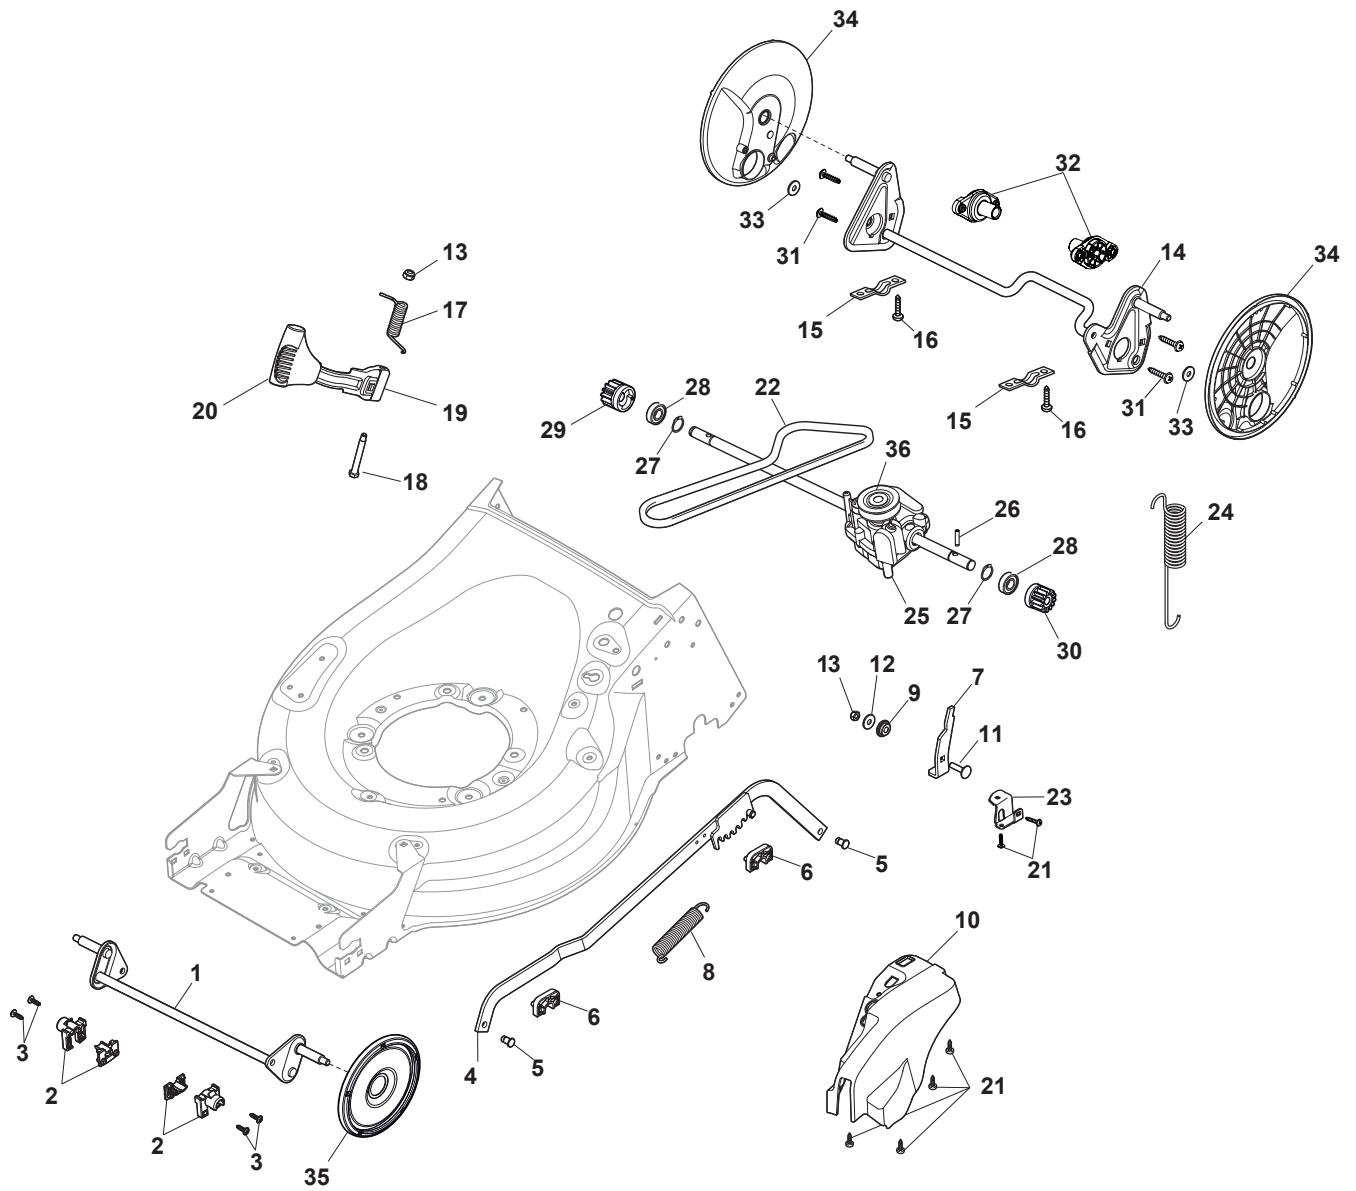

THIS INFORMATION IS NOT INTENDED FOR SALE OR RESALE, AND THIS NOTICE MUST REMAIN ON ALL COPIES.

Fig.	Q.ty	Part No	Description	Notes
1	1	322055264/0	Lower Cover	
2	1	322055265/0	Upper Cover	
3	1	322602026/0	Button	
4	5	112728699/0	Screw	
5	1	125943004/0	Screw	
6	1	122450477/0	Spring	
7	1	322981471/1	Plate	
8	5	112728697/0	Screw	
9	1	322602027/0	Lens	
10	1	322602028/0	Visualizer	
11	1	112154510/0	Nut	
12	1	112523040/0	Washer	
13	1	122517873/0	Pin	
14	1	381003475/1	Lever, Height Adjustment	
15	1	322778475/0	Bracket	
16	1	112815270/0	Screw	
17	1	122450480/0	Spring	
18	2	322545152/0	Plate	
19	4	112728697/0	Screw	
20	1	322778473/0	Bracket	
21	1	181003114/0	Gear Box	
22	1	122450478/0	Spring	
23	1	381302883/0	Front Wheel Axle	
24	1	381302889/0	Rear Wheel Axle	
25	1	135064100/0	Belt	
26	2	119216035/0	Bearing	
27	1	122570134/0	Left Pinion	
28	1	122570133/0	Right Pinion	
29	4	112608600/0	Seeger	
30	2	122753000/0	Pin	
31	1	381002046/0	Wheels Control Rod	
32	2	122519823/0	Pin	
33	2	322785305/1	Support	
34	4	112728697/0	Screw	
35	2	112436051/0	Plate	
36	1	112645708/0	Pin	
37	2	322600145/0	Protection, Wheel	NOT for Delta Hole wheels
38	2	322600208/0	Protection, Wheel	
39	1	122601909/0	Pulley	