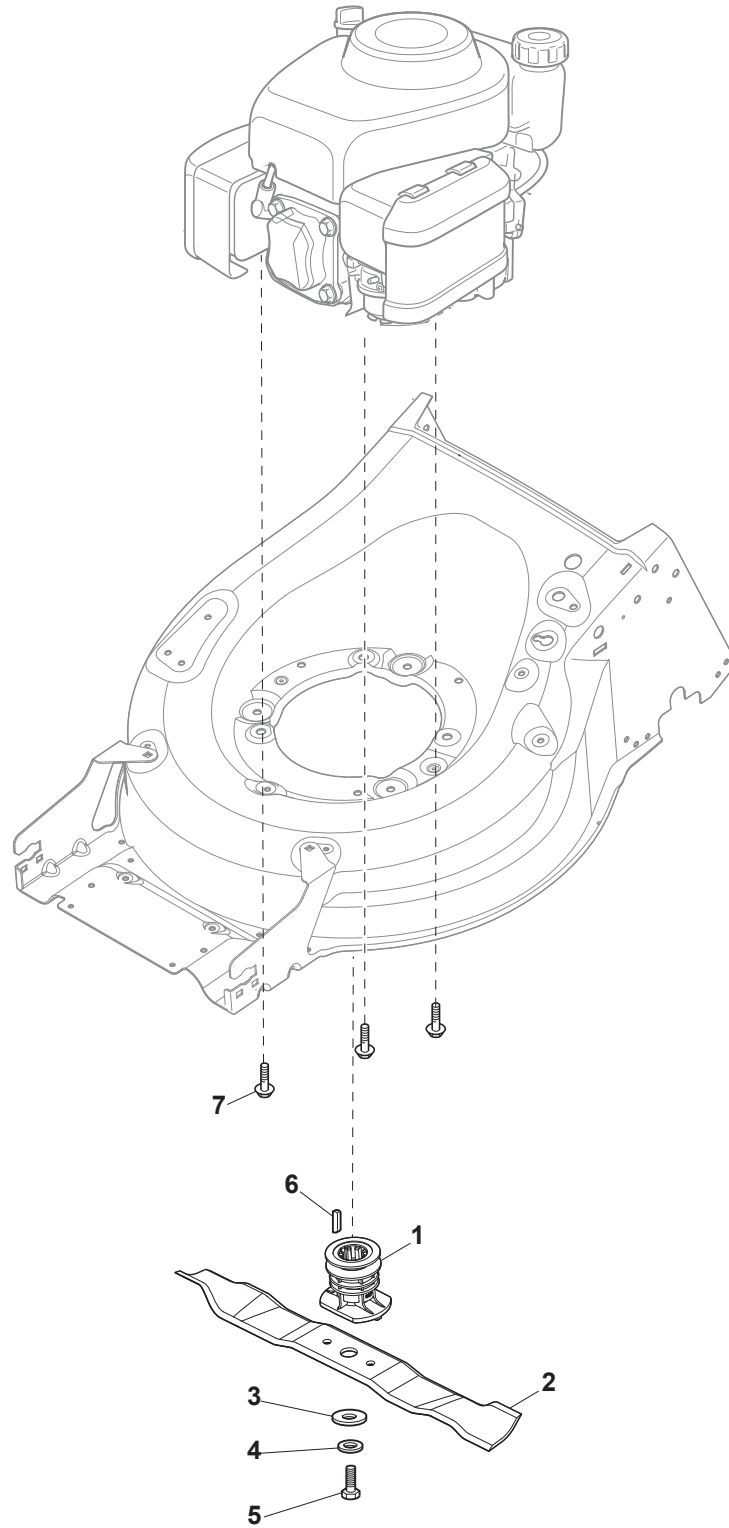

Fig.	Q.ty	Part No	Description	Notes
1	1	322108315/0	Conveyor	
2	1	322600309/0	Stone Guard, Black	
3	1	122450456/0	Spring	
4	2	112604896/0	Crown Fastener	
5	2	112727803/0	Screw	
6	1	322806639/0	Fulcrum Pin	
7	2	112154510/0	Nut	
8	1	122517869/1	Pin	
9	2	118203853/0	Cap	

Fig.	Q.ty	Part No	Description	Notes
1	1	122465607/3	Hub With Pulley, Crankshaft Ø 22.2	for GGP and B&S Engines
1	1	122465638/1	Hub With Pulley, Crankshaft Ø 22.2	for B&S 675E-750-850 Engines
2	1	181004409/0	Mulching Blade	
3	1	112508125/0	Elastic Washer	
4	1	322680021/0	Washer	
5	1	112735698/0	Screw	
6	1	112139100/0	Feather, Crankshaft Ø 22,2	
7	2	112691700/0	Screw	for B&S 675EX-750EX (MP1 504) and 850E
7	3	112692050/0	Screw	for B&S 750EX (MP1 554)
8	1	112521350/0	Washer	
9	3	112154210/0	Nut	
10	1	322170964/0	Protection	
11	3	122170835/0	Spacer	
12	1	112691700/0	Screw	for B&S 750EX Engines
12	1	112692050/0	Screw	for B&S 675EX-675E-850E Engines