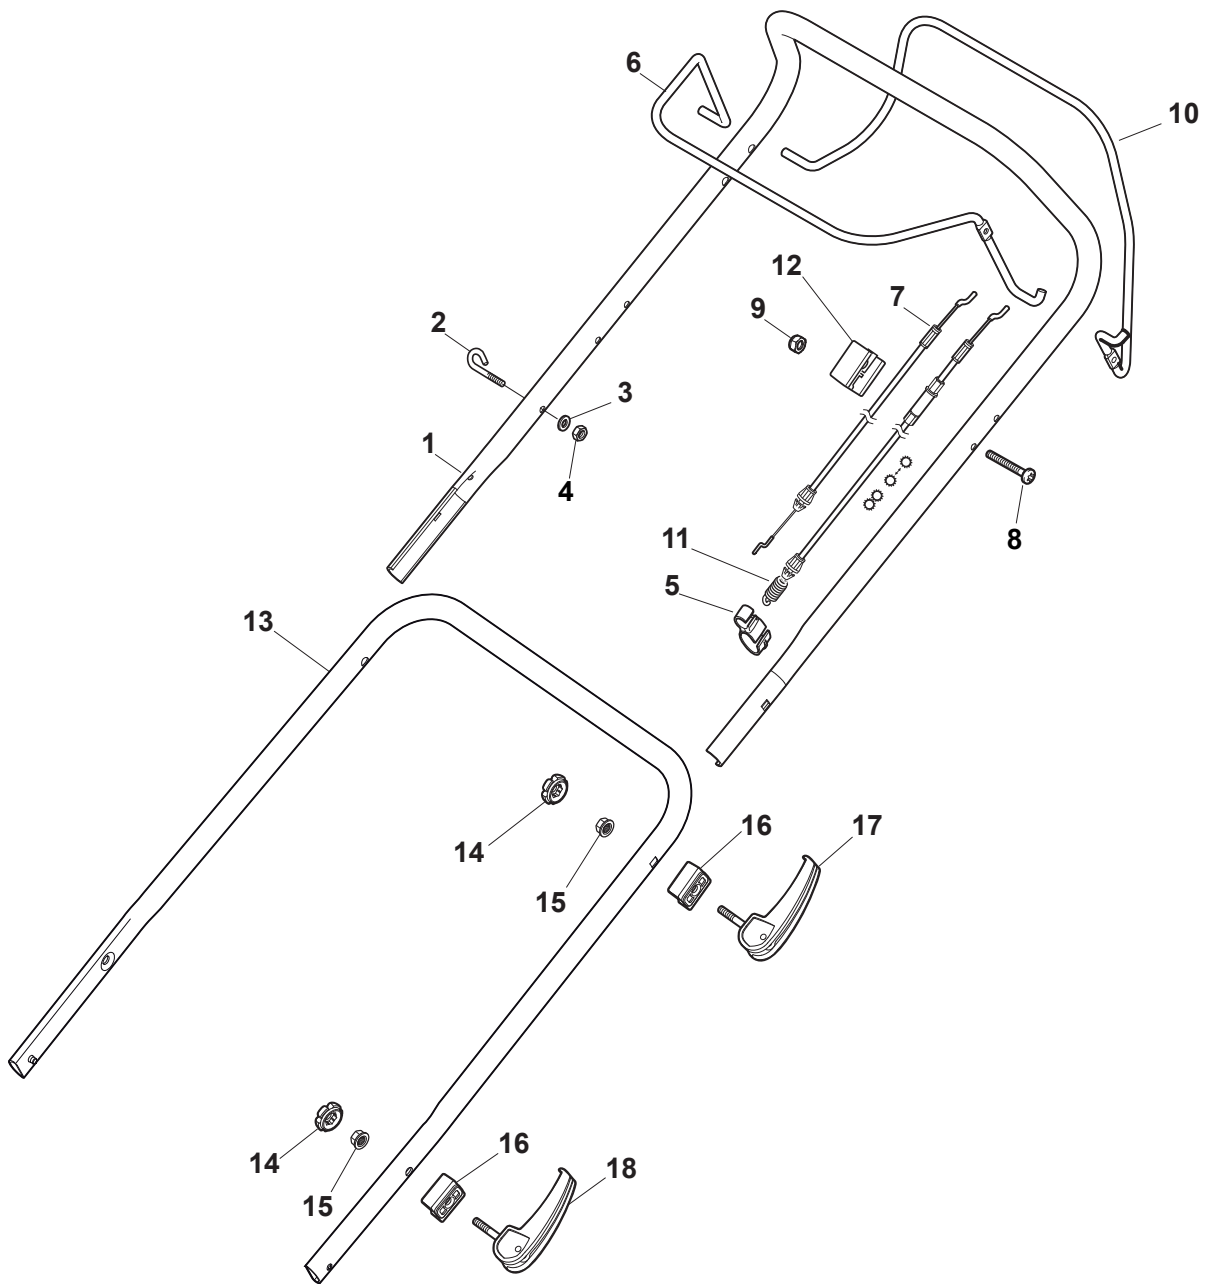

Fig.	Q.ty	Part No	Description	Notes
1	1	381006739/1	Handle, Upper Part	Black without Sponge
1	1	381006745/1	Handle, Upper Part With Sponge Handgrip	Black with Sponge
1	1	381006753/0	Handle, Upper Part Yellow	Yellow without Sponge
1	1	381006754/0	Handle, Upper Part Yellow	Yellow with Sponge
1	1	381006787/0	Handle, Upper Part	Black without Sponge - TRE Models
1	1	381007571/0	Handle, Upper Part	Black with Sponge - Variator
1	1	381007601/0	Handle, Upper Part	Yellow with Sponge - TRE Models
1	1	381007606/0	Handle, Upper Part	Yellow with Sponge - Variator
2	1	122430313/0	Guide Spring	
3	1	112521330/0	Washer	
4	1	112154510/0	Nut	
5	1	118390020/0	Conduit Clip	
6	1	181003363/1	Lever, Engine Brake Black	Black
6	1	381003365/0	Lever, Engine Brake Yellow	Yellow
6	1	381003376/0	Lever, Engine Brake Red	Red
7	1	181030053/0	Cable, Thread Engine Brake	For B&S 750EX Engine
7	1	181030054/0	Cable, Thread Engine Brake	For B&S 675EX - 675EX ES Engine
7	1	181030057/0	Cable, Thread Engine Brake	For B&S 675-750-775 Engine and WBE0702 Engine
7	1	181030105/0	Cable, Thread Engine Brake	For WBE 140 Engine
7	1	181030106/0	Cable, Thread Engine Brake	For B&S 550E-625E-650EXI-675EXI-675IS-850 Engine
7	1	181030106/0	Cable, Thread Engine Brake	For Honda Engine
7	1	181030106/0	Cable, Thread Engine Brake	For WBE0702 Engine
8	1	112727783/0	Screw	
9	1	112154510/0	Nut	
10	1	181003364/0	Drive Control Lever	Black
10	1	381003366/0	Lever, Driving Yellow	Yellow
10	1	381003377/0	Drive Control Lever	Red
11	1	381030104/0	Clutch Cable	
12	1	322551640/0	Plate	
13	1	381007563/0	Lower Handle	Black
13	1	381007600/0	Lower Handle	Yellow
14	4	322399835/0	Knob	
15	4	122131750/0	Nut	
16	4	322680016/0	Washer	
17	2	381103350/0	Locking Handle Lever	Black
18	2	381003253/0	Locking Handle Lever	Black