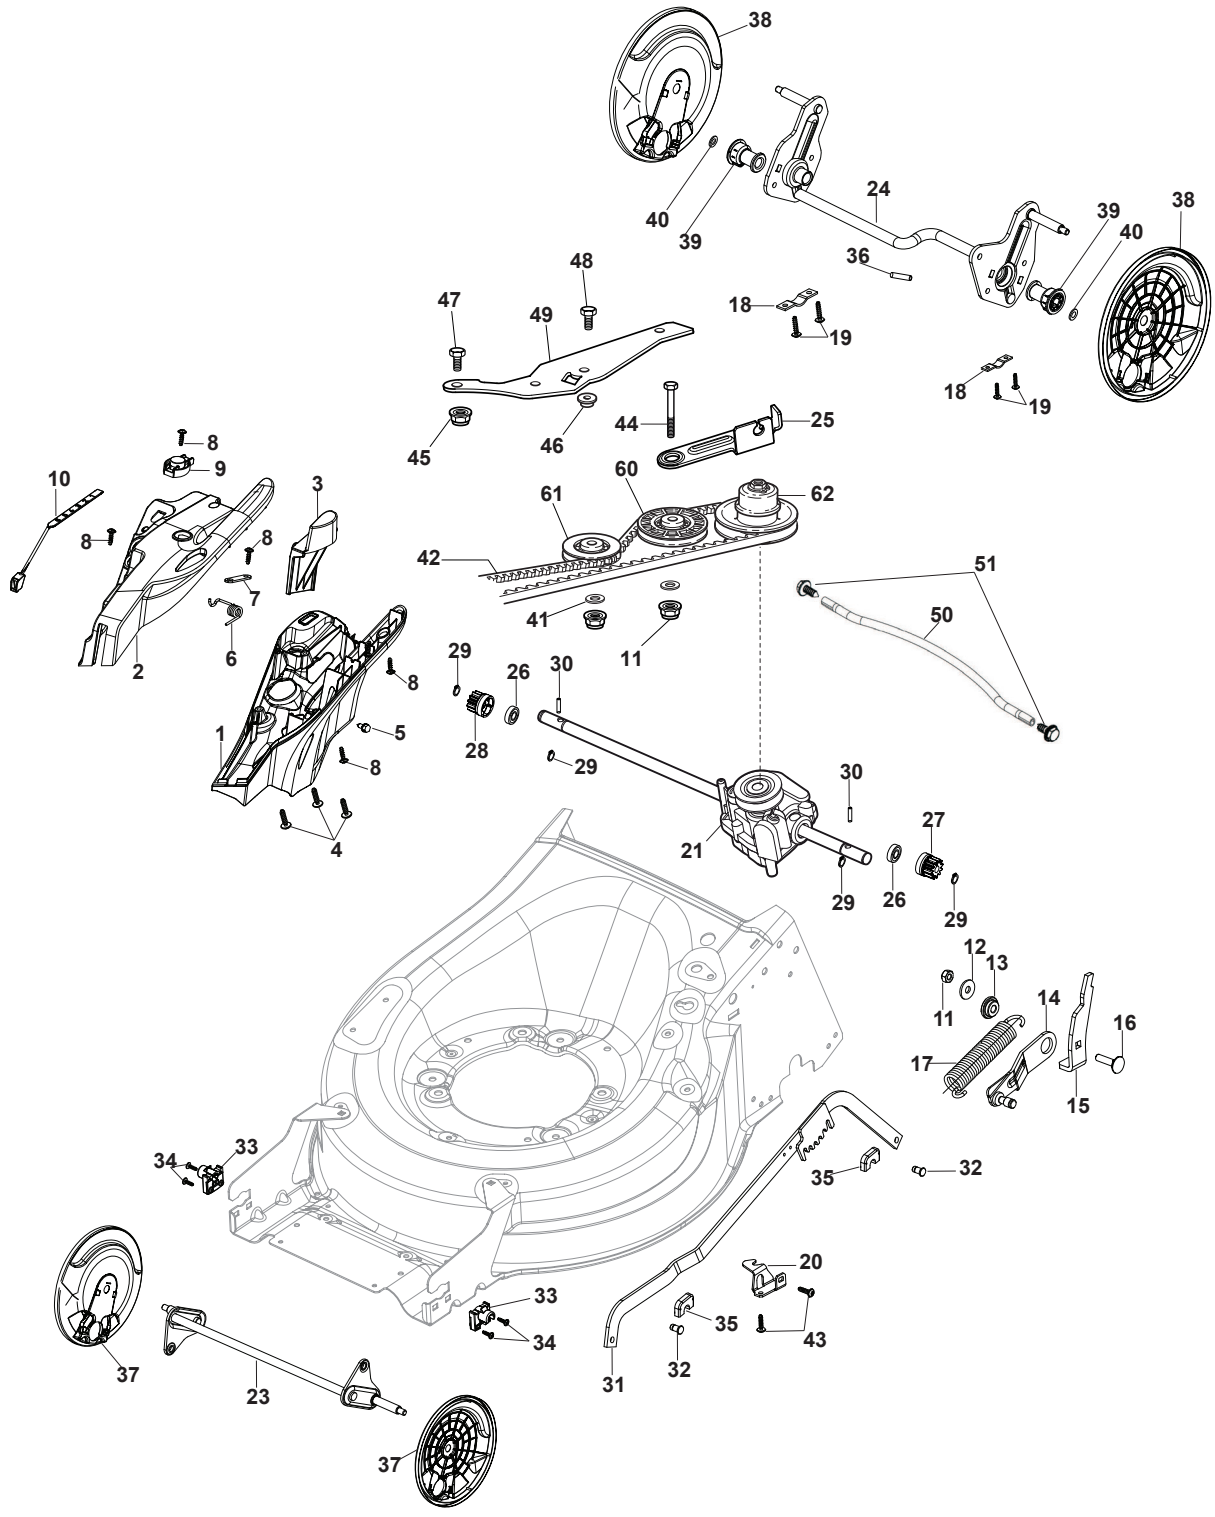

THIS INFORMATION IS NOT INTENDED FOR SALE OR RESALE, AND THIS NOTICE MUST REMAIN ON ALL COPIES.

Fig.	Q.ty	Part No	Description	Notes
14	1	381003475/1	Lever, Height Adjustment	
1	1	322055264/0	Lower Cover	
2	1	322055265/0	Upper Cover	
3	1	322602026/0	Button	
4	5	112728699/0	Screw	
5	1	125943004/0	Screw	
6	1	122450477/0	Spring	
7	1	322981471/1	Plate	
8	5	112728697/0	Screw	
9	1	322602027/0	Lens	
10	1	322602028/0	Visualizer	
11	1	112154510/0	Nut	
12	1	112523040/0	Washer	
13	1	122517873/0	Pin	
15	1	322778475/0	Bracket	
16	1	112815270/0	Screw	
17	1	122450480/0	Spring	
18	2	322545152/0	Plate	
19	4	112728698/0	Screw	
20	1	322778477/0	Bracket	
21	1	181003116/0	Gear Box	
23	1	381302883/0	Front Wheel Axle	
24	1	381302889/0	Rear Wheel Axle	
25	1	322806647/0	Bracket	
26	2	119216035/0	Bearing	
27	1	122570110/1	Pinion Right	
28	1	122570120/1	Pinion Left	
29	4	112608600/0	Seeger	
30	2	122753000/0	Pin	
31	1	381002046/0	Wheels Control Rod	
32	2	122519820/0	Pin	
33	2	322785305/1	Support	
34	4	112728697/0	Screw	
35	2	112436051/0	Plate	
37	2	322600145/0	Protection, Wheel	Not for Delta Wheels
38	2	322600208/0	Protection, Wheel	
39	2	322042068/0	Bushing	
40	2	112521371/0	Washer	
41	2	112523050/0	Washer	
42	1	135064379/0	Belt	
43	5	112728704/1	Screw	
44	1	112674550/0	Screw	
45	2	112154210/0	Nut	
46	1	122671656/0	Washer	
47	2	112792611/0	Screw	
48	2	112689500/0	Screw	
49	1	322806649/0	Bracket	
50	1	322608567/0	Axle	
51	2	112735120/0	Screw	
60	1	122601914/0	Pulley	
61	1	122601915/0	Pulley	

# MP1 554 WSVQE

Petrol Lawn Mower Deck And Height Adjusting

Issue 13 - 2016

Fig.	Q.ty	Part No	Description	Notes
62	1	122601932/0	Pulley	

Fig.	Q.ty	Part No	Description	Notes
1	1	381006785/0	Handle Lower Part	Black
2	2	112819110/0	Screw	
3	2	122671651/0	Washer	
4	2	122399900/0	Knob	
5	2	112293200/0	Nut	
6	2	112818900/0	Screw	
8	2	112155000/0	Nut	
9	2	112521350/0	Washer	
10	2	112369500/0	Elastic Washer	
11	2	112760605/0	Screw	
12	1	381008730/0	Outfit	Black