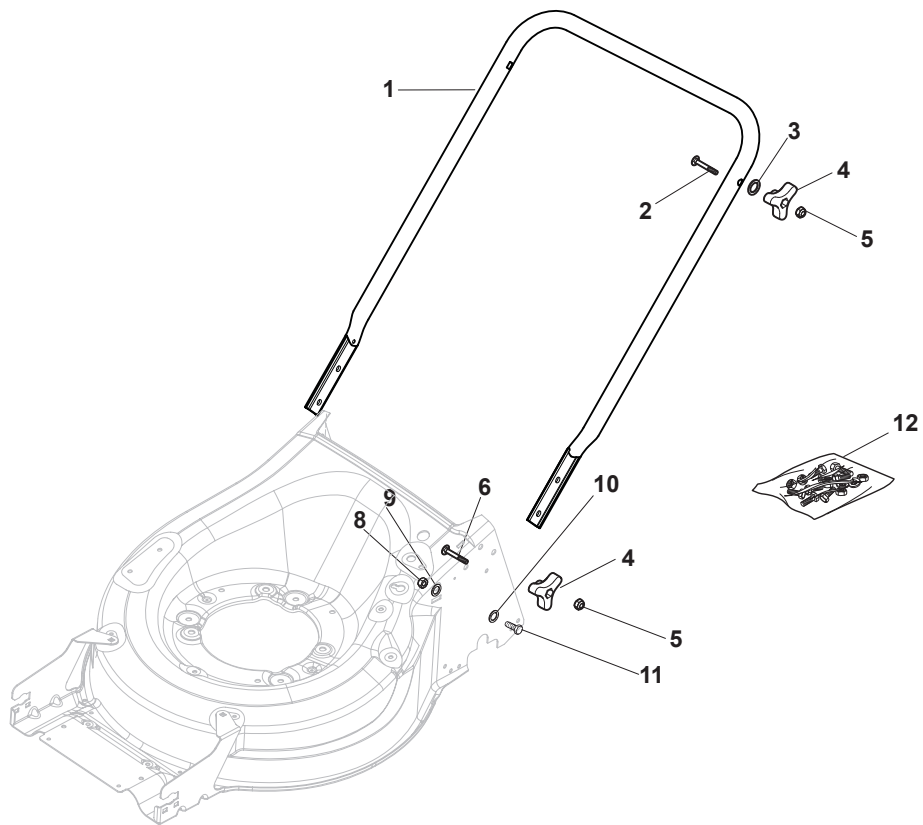

THIS INFORMATION IS NOT INTENDED FOR SALE OR RESALE, AND THIS NOTICE MUST REMAIN ON ALL COPIES.

Fig.	Q.ty	Part No	Description	Notes
14	1	381003475/1	Lever, Height Adjustment	
1	1	322055264/0	Lower Cover	
2	1	322055265/0	Upper Cover	
3	1	322602026/0	Button	
4	5	112728699/0	Screw	
5	1	125943004/0	Screw	
6	1	122450477/0	Spring	
7	1	322981471/1	Plate	
8	5	112728697/0	Screw	
9	1	322602027/0	Lens	
10	1	322602028/0	Visualizer	
11	1	112154510/0	Nut	
12	1	112523040/0	Washer	
13	1	122517873/0	Pin	
15	1	322778475/0	Bracket	
16	1	112815270/0	Screw	
17	1	122450480/0	Spring	
18	2	322545152/0	Plate	
19	4	112728698/0	Screw	
20	1	322778477/0	Bracket	
21	1	181003116/0	Gear Box	
23	1	381302883/0	Front Wheel Axle	
24	1	381302889/0	Rear Wheel Axle	
25	1	322806647/0	Bracket	
26	2	119216035/0	Bearing	
27	1	122570110/1	Pinion Right	
28	1	122570120/1	Pinion Left	
29	4	112608600/0	Seeger	
30	2	122753000/0	Pin	
31	1	381002046/0	Wheels Control Rod	
32	2	122519820/0	Pin	
33	2	322785305/1	Support	
34	4	112728697/0	Screw	
35	2	112436051/0	Plate	
37	2	322600145/0	Protection, Wheel	Not for Delta Wheels
38	2	322600208/0	Protection, Wheel	
39	2	322042068/0	Bushing	
40	2	112521371/0	Washer	
41	2	112523050/0	Washer	
42	1	135064379/0	Belt	
43	5	112728704/1	Screw	
44	1	112674550/0	Screw	
45	2	112154210/0	Nut	
46	1	122671656/0	Washer	
47	2	112792611/0	Screw	
48	2	112689500/0	Screw	
49	1	322806649/0	Bracket	
50	1	322608567/0	Axle	
51	2	112735120/0	Screw	
60	1	122601914/0	Pulley	
61	1	122601915/0	Pulley	

Fig.	Q.ty	Part No	Description	Notes
1	1	381006785/0	Handle Lower Part	Black
2	2	112819110/0	Screw	
3	2	122671651/0	Washer	
4	2	122399900/0	Knob	
5	2	112293200/0	Nut	
6	2	112818900/0	Screw	
8	2	112155000/0	Nut	
9	2	112521350/0	Washer	
10	2	112369500/0	Elastic Washer	
11	2	112760605/0	Screw	
12	1	381008730/0	Outfit	Black