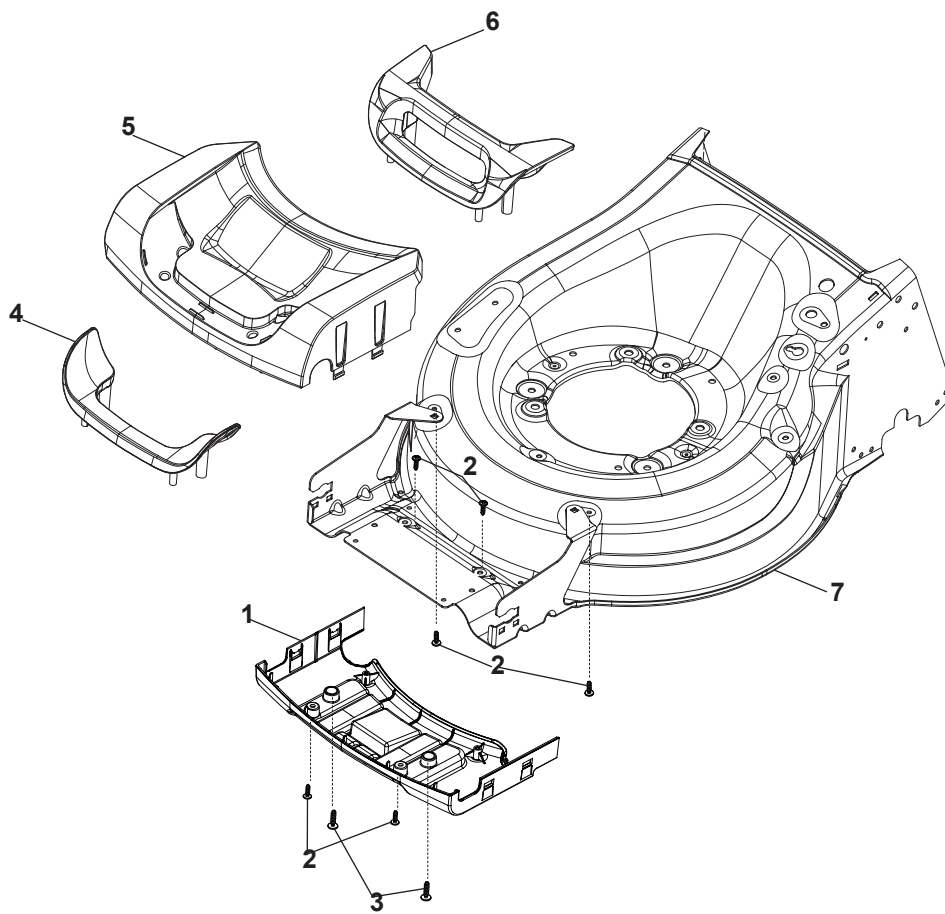

MP1 554 WSVQE

Petrol Lawn Mower Mask

Issue 13 - 2016

Fig.	Q.ty	Part No	Description	Notes
1	1	322500113/0	Front Combi	
2	6	112728697/0	Screw	
3	2	112728699/0	Screw	
4	1	322055524/0	Insert	
5	1	322226217/0	Mask, Red	
6	1	322393742/0	Handle	
7	1	381004779/0	Red Deck	Side Discharge