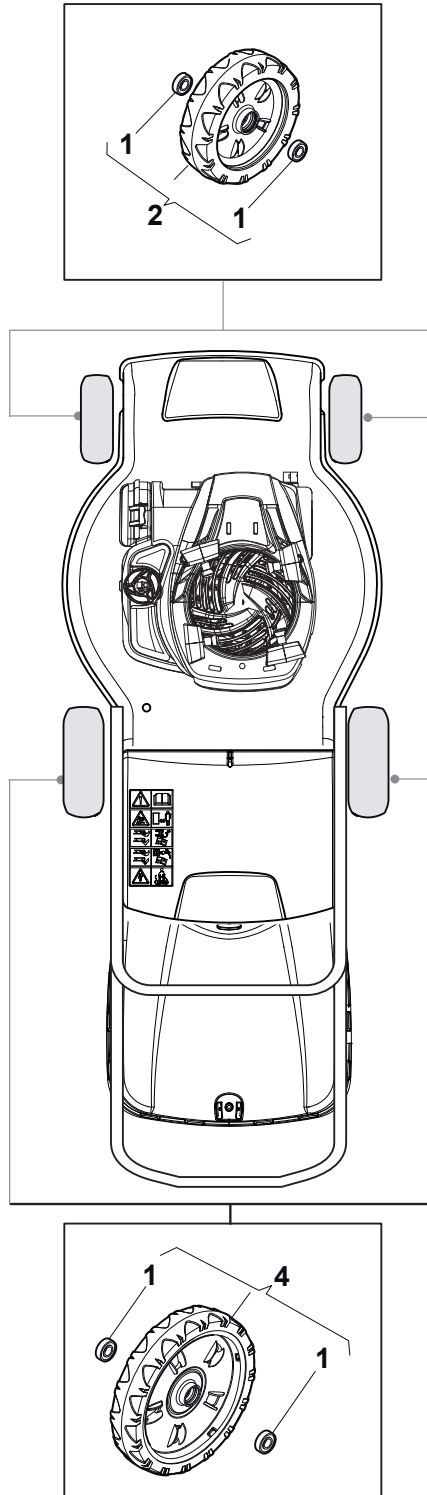

Ball Bearing Ø200 - Wheels NTD

Ball Bearing Ø280 - Wheels NTD

MP1 554 WSVQE

Petrol Lawn Mower   **Wheels and Hub Caps**

Issue 13 - 2016

Fig.	Q.ty	Part No	Description	Notes
1	8	119216035/0	Bearing	
2	4	381007416/2	Wheel	
4	2	381007417/2	Wheel