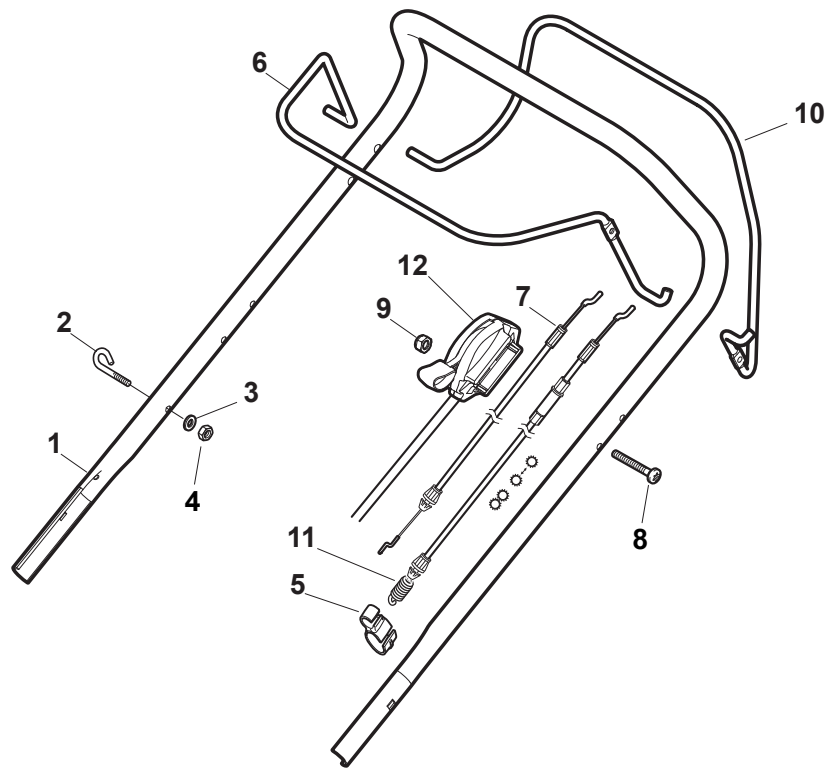

Fig.	Q.ty	Part No	Description	Notes
1	1	381006739/1	Handle, Upper Part	Black without Sponge
1	1	381006745/1	Handle, Upper Part with sponge handgrip	Black with Sponge
1	1	381006753/0	Handle, Upper Part Yellow	Yellow without Sponge
1	1	381006754/0	Handle, Upper Part Yellow	Yellow with Sponge
1	1	381006787/0	Handle, Upper Part	Black without Sponge for TRE models
1	1	381007571/0	Handle, Upper Part	Black with Sponge for models with Stepless
2	1	122430313/0	Guide Spring	
3	1	112521330/0	Washer	
4	1	112154510/0	Nut	
5	1	118390020/0	Conduit Clip	
6	1	181003363/1	Lever, Engine Brake Black	Black
6	1	381003365/0	Lever, Engine Brake Yellow	Yellow
6	1	381003376/0	Lever, Engine Brake Red	Red
7	1	181030087/0	Cable, Thread Engine Brake	Handle w/Knob - For B&S 775 IS
7	1	181030088/0	Cable, Thread Engine Brake	Handle w/Knob - For B&S 675 IS
7	1	181030057/0	Cable, Thread Engine Brake	Handle w/Lever - For B&S 775 IS
7	1	181030106/0	Cable, Thread Engine Brake	Handle w/Lever - For B&S 675 IS
8	1	112727783/0	Screw	
9	1	112154510/0	Nut	
10	1	181003364/0	Drive Control Lever	Black
10	1	381003366/0	Lever, Driving Yellow	Yellow
11	1	381030104/0	Clutch Cable	
12	1	322551640/0	Plate	