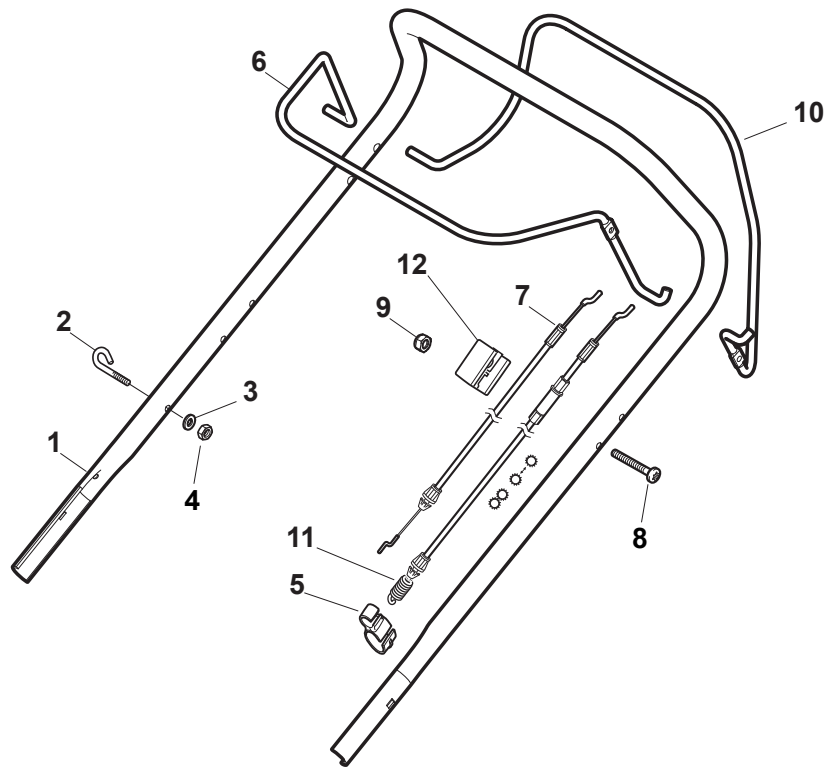

Fig.	Q.ty	Part No	Description	Notes
1	1	381006739/1	Handle, Upper Part	Black without Sponge
1	1	381006745/1	Handle, Upper Part with sponge handgrip	Black with Sponge
1	1	381006753/0	Handle, Upper Part Yellow	Yellow without Sponge
1	1	381006754/0	Handle, Upper Part Yellow	Yellow with Sponge
1	1	381006787/0	Handle, Upper Part	Black without Sponge for TRE models
1	1	381007571/0	Handle, Upper Part	Black with Sponge for models with Stepless
2	1	122430313/0	Guide Spring	
3	1	112521330/0	Washer	
4	1	112154510/0	Nut	
5	1	118390020/0	Conduit Clip	
6	1	181003363/1	Lever, Engine Brake Black	Black
6	1	381003365/0	Lever, Engine Brake Yellow	Yellow
6	1	381003376/0	Lever, Engine Brake Red	Red
7	1	181030053/0	Cable, Thread Engine Brake	Handle w/Lever - For B&S 675-750 Engine
7	1	181030053/0	Cable, Thread Engine Brake	Handle w/Knob - For B&S 675 and GGP 160/ES
7	1	181030054/0	Cable, Thread Engine Brake	Handle w/Knob - For WBE 140 Engine
7	1	181030054/0	Cable, Thread Engine Brake	Handle w/Lever - For B&S 675E Engine
7	1	181030057/0	Cable, Thread Engine Brake	Handle w/Lever - For B&S 675-750-775 Engine
7	1	181030057/0	Cable, Thread Engine Brake	Handle w/Knob - For B&S 675E
7	1	181030070/0	Cable, Thread Engine Brake	Handle w/Knob - For Honda Engine MP1 55
7	1	181030070/0	Cable, Thread Engine Brake	Handle w/Knob - For B&S 625E-675EXI-850 Engine
7	1	181030087/0	Cable, Thread Engine Brake	Handle w/Knob - For B&S 750-775 Engine
7	1	181030088/0	Cable, Thread Engine Brake	Handle w/Knob - For B&S 550E-625E-675 Engine
7	1	181030088/0	Cable, Thread Engine Brake	Handle w/Knob - For Honda Engine MP1 50
7	1	181030105/0	Cable, Thread Engine Brake	Handle w/Lever - For WBE 140 Engine
7	1	181030106/0	Cable, Thread Engine Brake	Handle w/Lever - For B&S 550E-625E-675EXI-675IS-850 Engine
7	1	181030106/0	Cable, Thread Engine Brake	Handle w/Lever - For WBE0702 Engine
7	1	181030106/0	Cable, Thread Engine Brake	Handle w/Lever - For Honda Engine
8	1	112727783/0	Screw	
9	1	112154510/0	Nut	
10	1	181003364/0	Drive Control Lever	Black
10	1	381003366/0	Lever, Driving Yellow	Yellow
11	1	381030104/0	Clutch Cable	
12	1	322551640/0	Plate	