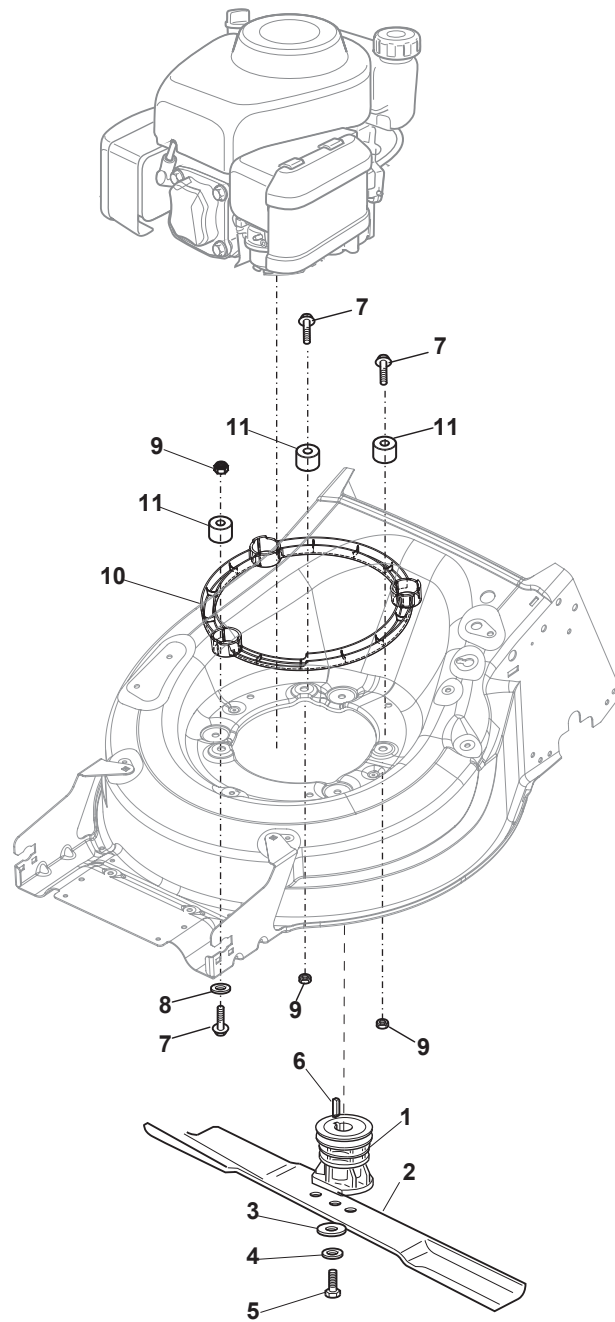

THIS INFORMATION IS NOT INTENDED FOR SALE OR RESALE, AND THIS NOTICE MUST REMAIN ON ALL COPIES.

Fig.	Q.ty	Part No	Description	Notes
14	1	381003475/1	Lever, Height Adjustment	
1	1	322055264/0	Lower Cover	
2	1	322055265/0	Upper Cover	
3	1	322602026/0	Button	
4	5	112728699/0	Screw	
5	1	125943004/0	Screw	
6	1	122450477/0	Spring	
7	1	322981471/1	Plate	
8	5	112728697/0	Screw	
9	1	322602027/0	Lens	
10	1	322602028/0	Visualizer	
11	1	112154510/0	Nut	
12	1	112523040/0	Washer	
13	1	122517873/0	Pin	
15	1	322778475/0	Bracket	
16	1	112815270/0	Screw	
17	1	122450480/0	Spring	
18	2	322545152/0	Plate	
19	4	112728698/0	Screw	
20	1	322778477/0	Bracket	
21	1	181003116/0	Gear Box	
23	1	381302883/0	Front Wheel Axle	
24	1	381302889/0	Rear Wheel Axle	
25	1	322806647/0	Bracket	
26	2	119216035/0	Bearing	
27	1	122570110/1	Pinion Right	
28	1	122570120/1	Pinion Left	
29	4	112608600/0	Seeger	
30	2	122753000/0	Pin	
31	1	381002046/0	Wheels Control Rod	
32	2	122519820/0	Pin	
33	2	322785305/1	Support	
34	4	112728697/0	Screw	
35	2	112436051/0	Plate	
37	2	322600145/0	Protection, Wheel	Not for Delta Wheels
38	2	322600208/0	Protection, Wheel	
39	2	322042068/0	Bushing	
40	2	112521371/0	Washer	
41	2	112523050/0	Washer	
42	1	135064379/0	Belt	
43	5	112728704/1	Screw	
44	1	112674550/0	Screw	
45	2	112154210/0	Nut	
46	1	122671656/0	Washer	
47	2	112792611/0	Screw	
48	2	112689500/0	Screw	
49	1	322806649/0	Bracket	
50	1	322608567/0	Axle	
51	2	112735120/0	Screw	
60	1	122601914/0	Pulley	
61	1	122601915/0	Pulley	

Fig.	Q.ty	Part No	Description	Notes
1	1	322108315/0	Conveyor	
2	1	322600309/0	Stone Guard, Black	
3	1	122450456/0	Spring	
4	2	112604896/0	Crown Fastener	
5	2	112727803/0	Screw	
6	1	322806639/0	Fulcrum Pin	
7	2	112154510/0	Nut	
8	1	122517869/1	Pin	
9	2	118203853/0	Cap	