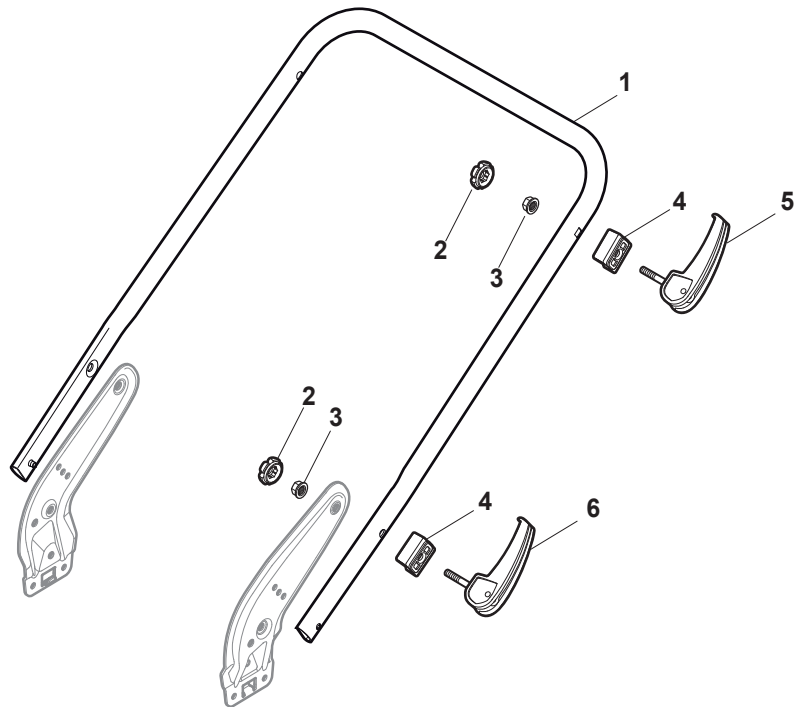

THIS INFORMATION IS NOT INTENDED FOR SALE OR RESALE, AND THIS NOTICE MUST REMAIN ON ALL COPIES.

Fig.	Q.ty	Part No	Description	Notes
14	1	381003475/1	Lever, Height Adjustment	
1	1	322055264/0	Lower Cover	
2	1	322055265/0	Upper Cover	
3	1	322602026/0	Button	
4	5	112728699/0	Screw	
5	1	125943004/0	Screw	
6	1	122450477/0	Spring	
7	1	322981471/1	Plate	
8	5	112728697/0	Screw	
9	1	322602027/0	Lens	
10	1	322602028/0	Visualizer	
11	1	112154510/0	Nut	
12	1	112523040/0	Washer	
13	1	122517873/0	Pin	
15	1	322778475/0	Bracket	
16	1	112815270/0	Screw	
17	1	122450480/0	Spring	
18	2	322545152/0	Plate	
19	4	112728698/0	Screw	
20	1	322778477/0	Bracket	
21	1	181003116/0	Gear Box	
23	1	381302883/0	Front Wheel Axle	
24	1	381302889/0	Rear Wheel Axle	
25	1	322806647/0	Bracket	
26	2	119216035/0	Bearing	
27	1	122570110/1	Pinion Right	
28	1	122570120/1	Pinion Left	
29	4	112608600/0	Seeger	
30	2	122753000/0	Pin	
31	1	381002046/0	Wheels Control Rod	
32	2	122519820/0	Pin	
33	2	322785305/1	Support	
34	4	112728697/0	Screw	
35	2	112436051/0	Plate	
37	2	322600145/0	Protection, Wheel	Not for Delta Wheels
38	2	322600208/0	Protection, Wheel	
39	2	322042068/0	Bushing	
40	2	112521371/0	Washer	
41	2	112523050/0	Washer	
42	1	135064379/0	Belt	
43	5	112728704/1	Screw	
44	1	112674550/0	Screw	
45	2	112154210/0	Nut	
46	1	122671656/0	Washer	
47	2	112792611/0	Screw	
48	2	112689500/0	Screw	
49	1	322806649/0	Bracket	
50	1	322608567/0	Axle	
51	2	112735120/0	Screw	
60	1	122601914/0	Pulley	
61	1	122601915/0	Pulley	

Fig.	Q.ty	Part No	Description	Notes
1	1	381006785/0	Handle Lower Part	Black
2	2	112819110/0	Screw	
3	2	122671651/0	Washer	
4	2	122399900/0	Knob	
5	2	112293200/0	Nut	
6	2	112818900/0	Screw	
8	2	112155000/0	Nut	
9	2	112521350/0	Washer	
10	2	112369500/0	Elastic Washer	
11	2	112760605/0	Screw	
12	1	381008730/0	Outfit	Black