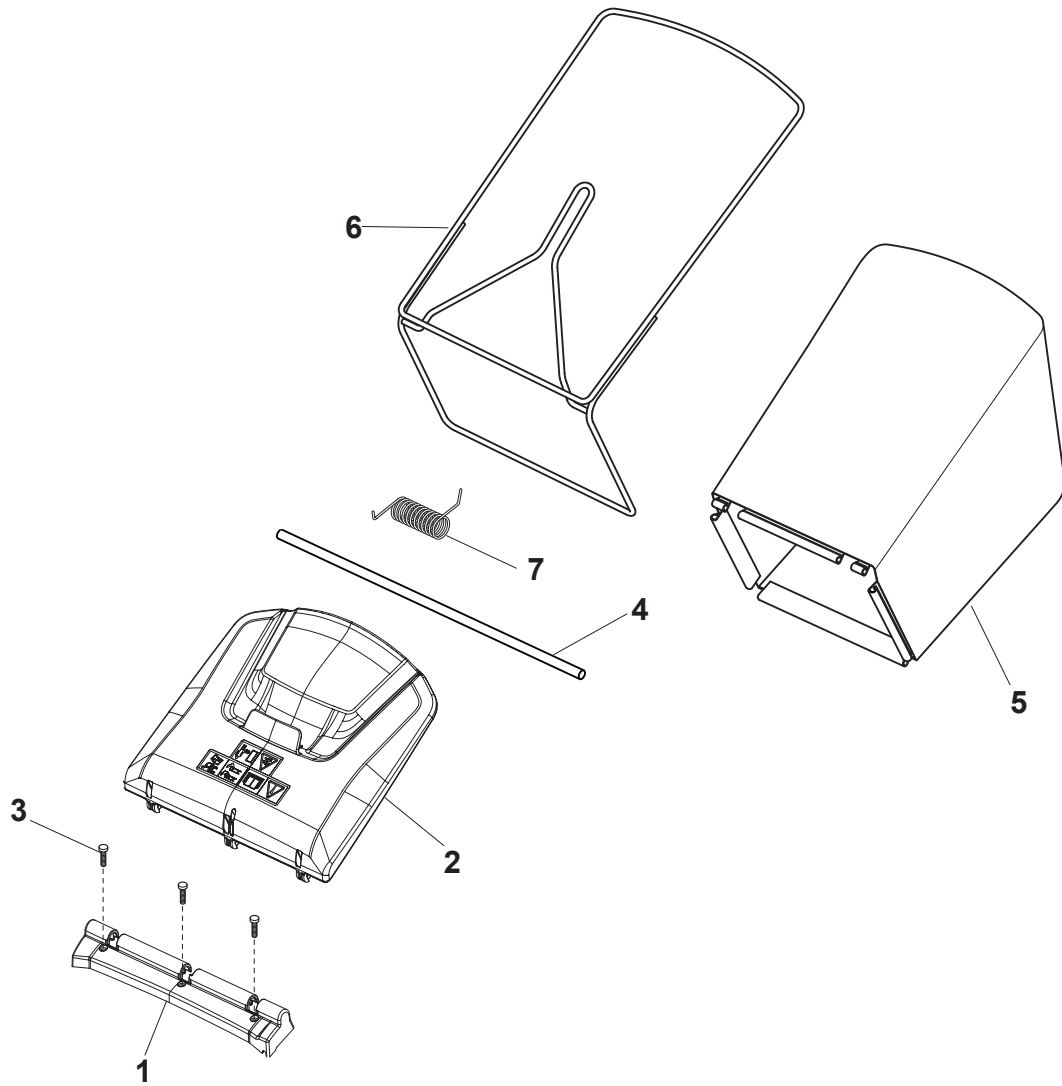

Fig.	Q.ty	Part No	Description	Notes
7	3	112735109/2	Screw	for GGP 100 Engine
1	1	122465607/3	Hub With Pulley, Crankshaft Ø 22.2	for GGP and B&S Engines
1	1	122465608/2	Hub With Pulley, Crankshaft Ø 25	for HONDA Engines
1	1	122465638/1	Hub With Pulley, Crankshaft Ø 22.2	for B&S 675E-750-850 Engines
2	1	181004409/0	Mulching Blade	
3	1	112508125/0	Elastic Washer	
4	1	112523080/0	Washer	
5	1	112735698/0	Screw	for GGP-B&S-HONDA Engines
6	1	112139100/0	Key, Crankshaft Ø 22	for GGP and B&S Engines
6	1	112139150/0	Key, Crankshaft Ø 25	for HONDA Engines
7	3	112735108/1	Screw	for GGP-B&S-HONDA Engines
5	1	112736815/0	Screw	for B&S 675E-750-850 Engines