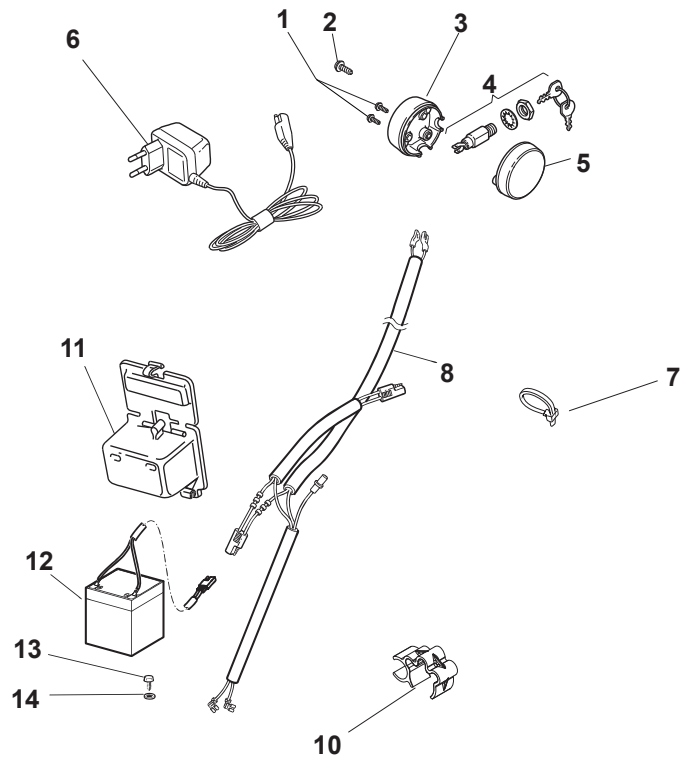

Fig.	Q.ty	Part No	Description	Notes
1	1	112728300/0	Screw	with Variator
1	1	112728702/0	Screw	without Variator
2	1	133320022/0	Fastpoint Clamp	
3	1	322076570/1	Battery Safety Key	
4	1	381600401/0	Switch	For B&S 675 IS
4	1	381600400/0	Switch	For B&S 775 IS
5	1	118120061/0	Battery	
6	1	118204136/0	Battery Charger	CE plugg
6	1	118204137/0	Battery Charger	UK plugg

Fig.	Q.ty	Part No	Description	Notes
1	1	322722817/0	External Protection	
2	1	381007227/0	Variator Lever Assy	
3	1	322820086/0	Cap	
4	1	322722816/0	Internal Protection	for ERGO Handles
4	1	322722818/0	Internal Protection	for PRO Handles
5	1	112727788/0	Screw	
6	1	112154510/0	Nut	
7	2	122450487/0	Spring	
8	1	381030117/0	Variator Cable	

Fig.	Q.ty	Part No	Description	Notes
6	1	118204120/1LC	Battery Charger	CE plug
6	1	118204121/1LC	Battery Charger	Uk plug
6	1	118204136/0	Battery Charger	CE plugg with B&S 675-775 IS
6	1	118204137/0	Battery Charger	UK plugg with B&S 675-775 IS
1	2	112728702/0	Screw	
2	1	112728691/0	Screw	
3	1	322722801/0	Starting Block Outer Half-Bearing	
4	1	118450051/0	Switch	
5	1	322722800/0	Starting Block Inner Half-Bearing	
7	1	133320015/0	Fastpoint Clamp Art.0377.Aa00	
8	1	118204196/0	Cable, Start	For B&S Engines
10	1	118390021/0	Conduit Clip	
11	1	322109533/0	Battery Holder	
12	1	118120052/0	Battery	
13	1	112728706/0	Screw	
14	1	325160039/0	Spacer	

Bushing - Ø180

Ball Bearing - Ø180

Bushing - Ø240

Ball Bearing - Ø240

Fig.	Q.ty	Part No	Description	Notes
1	6	112728706/0	Screw	
2	2	381007462/1	Wheel	
3	8	322042064/0	Bushing	
4	2	381007442/1	Wheel	
5	2	381007466/1	Wheel	
6	2	381007445/1	Wheel	
7	2	381007463/1	Wheel	
8	8	119216035/0	Bearing	
9	2	381007448/1	Wheel	
10	2	381007467/1	Wheel	
11	2	381007455/1	Wheel	