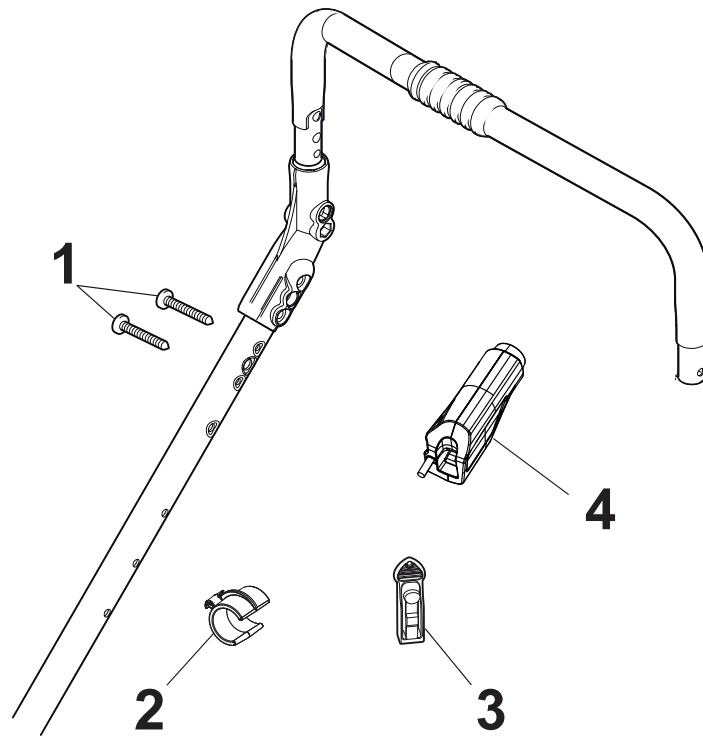

Fig.	Q.ty	Part No	Description	Notes
14	1	181003438/1	Drive Control Lever	
1	1	381007559/0	Handle, Upper Part	Black
2	1	122430313/0	Guide Spring	
3	1	112521330/0	Washer	
4	1	112154510/0	Nut	
5	1	322806644/0	Protection	Without Variator
5	2	322806644/0	Protection	With Variator
6	2	112523000/1	Washer	Without Variator
6	4	112523000/1	Washer	With Variator
7	2	112727812/0	Screw	Without Variator
7	4	112727812/0	Screw	With Variator
8	2	322680017/0	Washer	
9	2	122131750/0	Nut	
10	2	322399835/0	Knob	
11	1	381003253/0	Handle	Black
12	1	381030108/0	Clutch Cable	
13	1	181003437/0	Lever, Engine Brake Black	
15	1	181030088/0	Cable, Thread Engine Brake	For B&S 500E-550E-625E-675E-675IS Engine
15	1	181030053/0	Cable, Thread Engine Brake	For B&S 675-675Es Engine - MP1 504
15	1	181030054/0	Cable, Thread Engine Brake	For WBE 140 Engine
15	1	181030057/0	Cable, Thread Engine Brake	For B&S 675-675Es Engine - MP1 554
15	1	181030070/0	Cable, Thread Engine Brake	For Honda-WBE0702-B&S 850-625-675E-675IS Engine
15	1	181030087/0	Cable, Thread Engine Brake	For B&S 750-750Es-775IS Engine
16	1	112727786/0	Screw	
17	1	112154510/0	Nut	
18	1	181005540/0	Throttle Cable	

Fig.	Q.ty	Part No	Description	Notes
1	1	112728300/0	Screw	with Variator
1	1	112728702/0	Screw	without Variator
2	1	133320022/0	Fastpoint Clamp	
3	1	322076570/1	Battery Safety Key	
4	1	381600401/0	Switch	For B&S 675 IS
4	1	381600400/0	Switch	For B&S 775 IS
5	1	118120061/0	Battery	
6	1	118204136/0	Battery Charger	CE plugg
6	1	118204137/0	Battery Charger	UK plugg