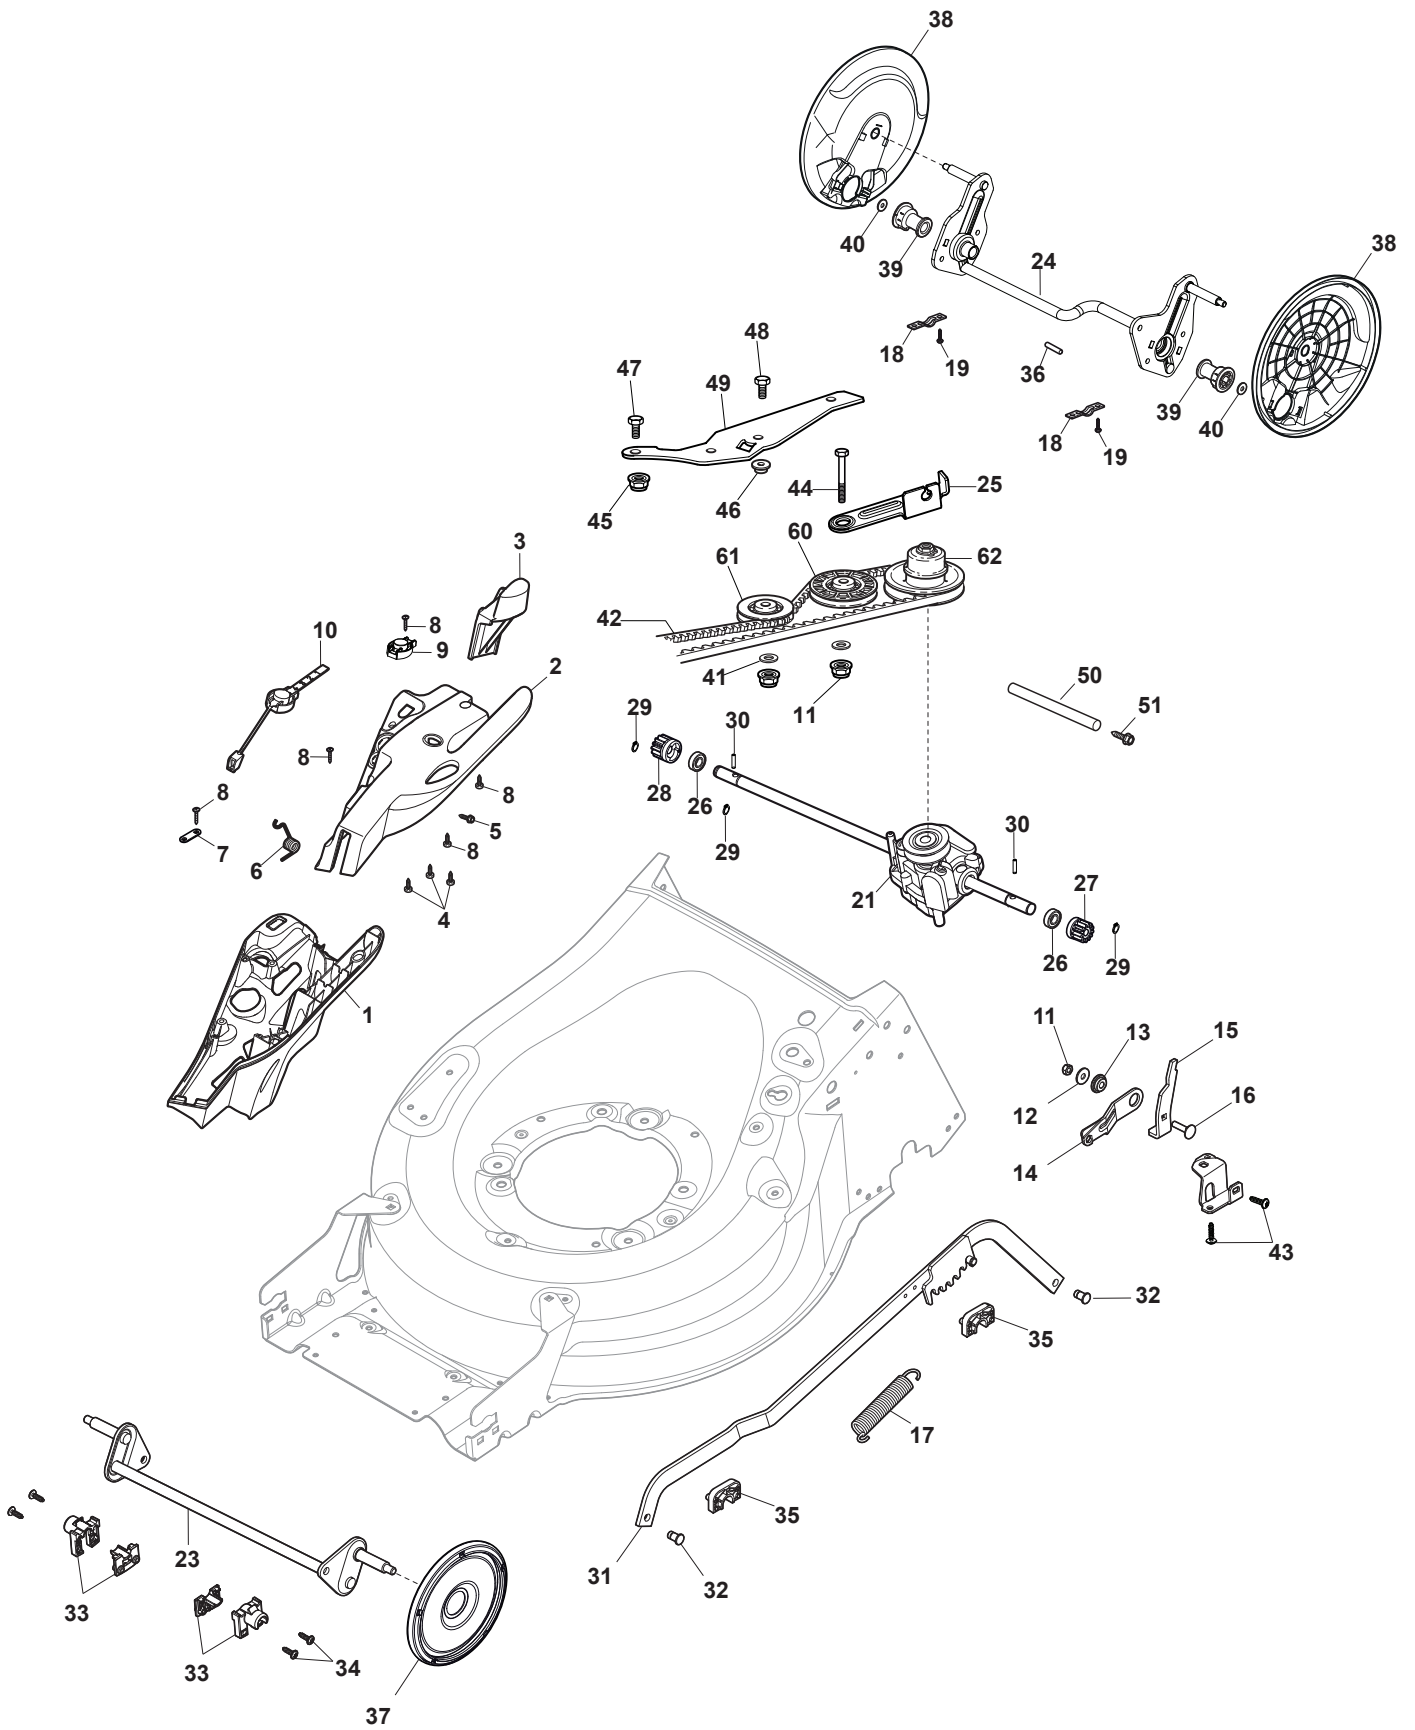

THIS INFORMATION IS NOT INTENDED FOR SALE OR RESALE, AND THIS NOTICE MUST REMAIN ON ALL COPIES.

Fig.	Q.ty	Part No	Description	Notes
14	1	381003475/1	Lever, Height Adjustment	
1	1	322055264/0	Lower Cover	
2	1	322055265/0	Upper Cover	
3	1	322602026/0	Button	
4	5	112728699/0	Screw	
5	1	125943004/0	Screw	
6	1	122450477/0	Spring	
7	1	322981471/1	Plate	
8	5	112728697/0	Screw	
9	1	322602027/0	Lens	
10	1	322602028/0	Visualizer	
11	1	112154510/0	Nut	
12	1	112523040/0	Washer	
13	1	122517873/0	Pin	
15	1	322778475/0	Bracket	
16	1	112815270/0	Screw	
17	1	122450480/0	Spring	
18	2	322545152/0	Plate	
19	4	112728698/0	Screw	
20	1	322778477/0	Bracket	
21	1	181003116/0	Gear Box	
23	1	381302883/0	Front Wheel Axle	
24	1	381302889/0	Rear Wheel Axle	
25	1	322806647/0	Bracket	
26	2	119216035/0	Bearing	
27	1	122570110/1	Pinion Right	
28	1	122570120/1	Pinion Left	
29	4	112608600/0	Seeger	
30	2	122753000/0	Pin	
31	1	381002046/0	Wheels Control Rod	
32	2	122519820/0	Pin	
33	2	322785305/1	Support	
34	4	112728697/0	Screw	
35	2	112436051/0	Plate	
37	2	322600145/0	Protection, Wheel	Not for Delta Wheels
38	2	322600208/0	Protection, Wheel	
39	2	322042068/0	Bushing	
40	2	112521371/0	Washer	
41	2	112523050/0	Washer	
42	1	135064379/0	Belt	
43	5	112728704/1	Screw	
44	1	112674550/0	Screw	
45	2	112154210/0	Nut	
46	1	122671656/0	Washer	
47	2	112792611/0	Screw	
48	2	112689500/0	Screw	
49	1	322806649/0	Bracket	
50	1	322608567/0	Axle	
51	2	112735120/0	Screw	
60	1	122601914/0	Pulley	
61	1	122601915/0	Pulley	

# MP1 554 WSVQE

Petrol Lawn Mower Deck And Height Adjusting

Issue 13 - 2016

Fig.	Q.ty	Part No	Description	Notes
62	1	122601932/0	Pulley	