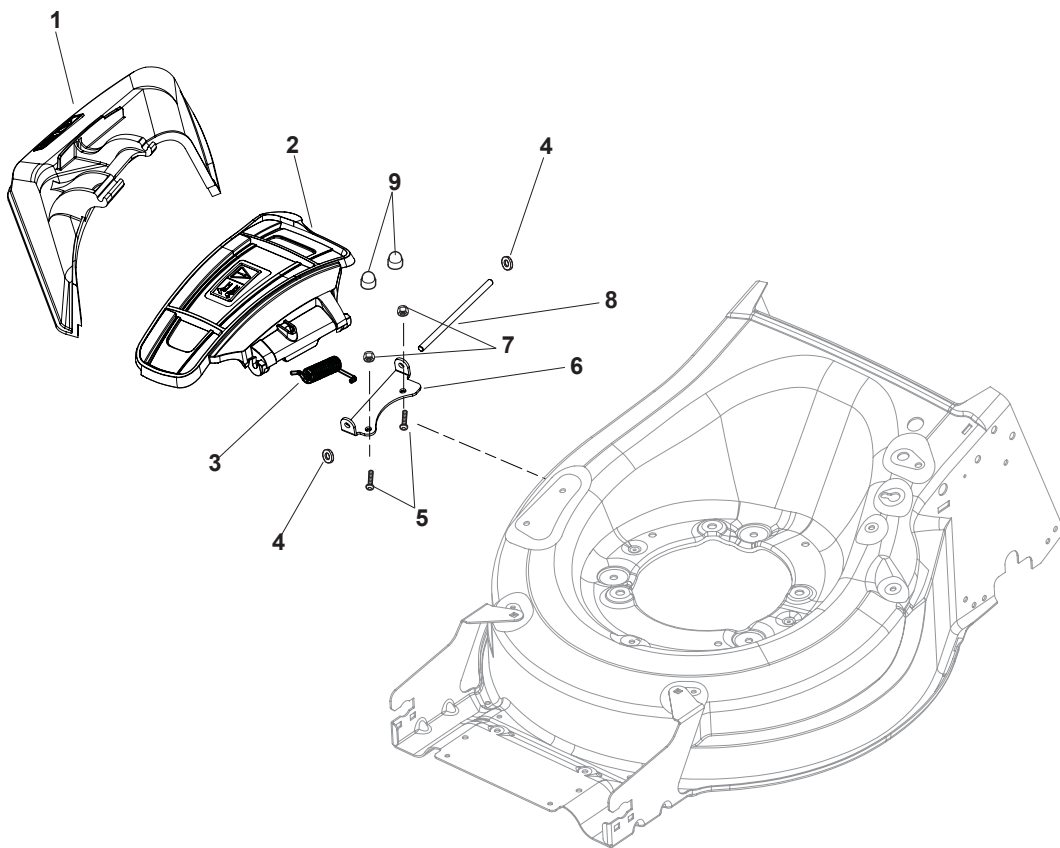

Fig.	Q.ty	Part No	Description	Notes
1	1	381005195/0	Bracket-Rh	
2	1	381005197/0	Bracket-Lh	
3	6	112727801/0	Screw	
4	2	322545213/0	Plate	
5	1	322600310/0	Rear door	Not for TR/E models
6	1	322108316/0	Conveyor	
7	6	112728699/0	Screw	
8	1	322060271/1	Carter Mulching	
9	2	112728531/1	Screw	
10	2	112154510/0	Nut	
11	2	112815200/0	Screw	
12	2	112521330/0	Washer	
13	1	119035000/0	Or Ring	
14	1	112728697/0	Screw	
15	1	322034002/0	Washing Connection	
16	1	322140246/0	Deflector	
17	1	112645708/0	Pin	

Fig.	Q.ty	Part No	Description	Notes
1	1	322108315/0	Conveyor	
2	1	322600309/0	Stone Guard, Black	
3	1	122450456/0	Spring	
4	2	112604896/0	Crown Fastener	
5	2	112727803/0	Screw	
6	1	322806639/0	Fulcrum Pin	
7	2	112154510/0	Nut	
8	1	122517869/1	Pin	
9	2	118203853/0	Cap	