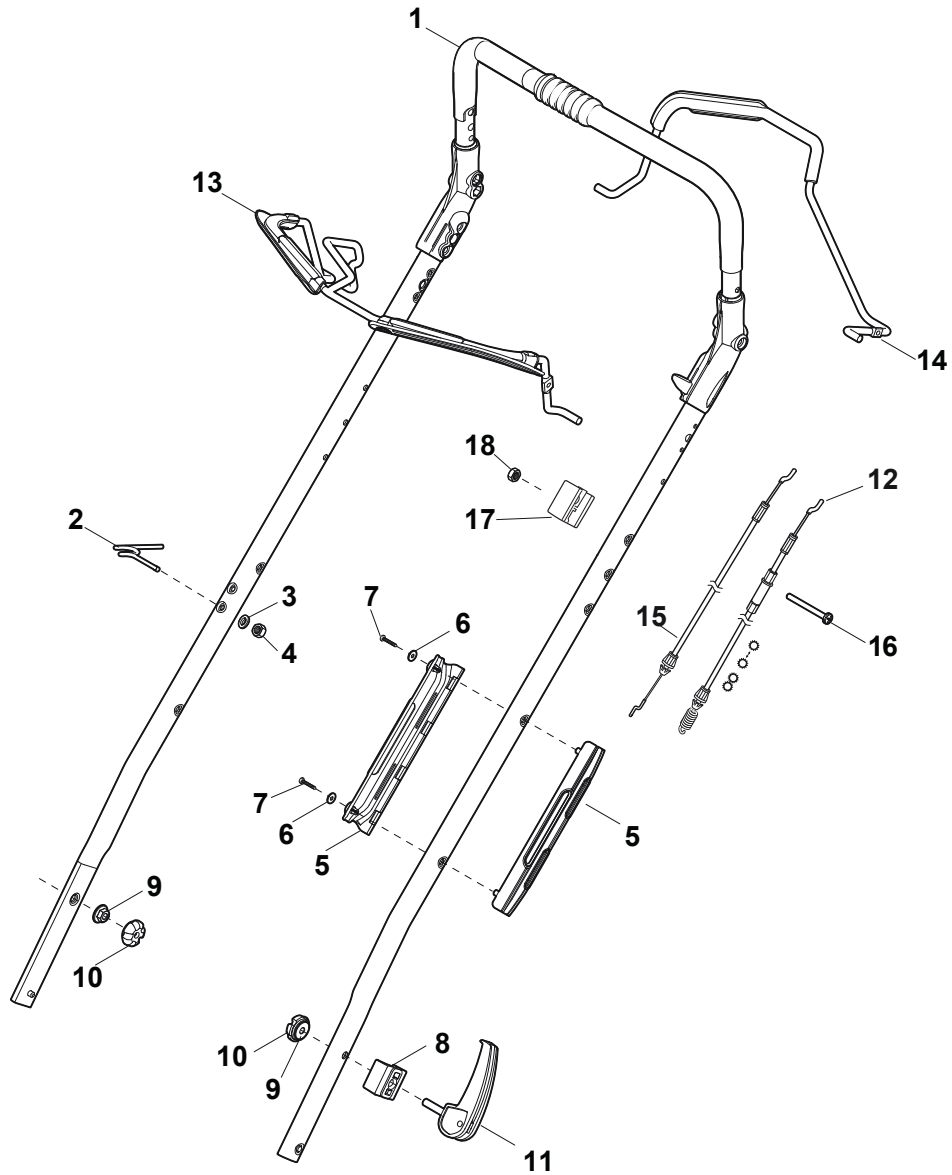

Fig.	Q.ty	Part No	Description	Notes
1	1	381006739/1	Handle, Upper Part	Black without Sponge
1	1	381006745/1	Handle, Upper Part with sponge handgrip	Black with Sponge
1	1	381006753/0	Handle, Upper Part Yellow	Yellow without Sponge
1	1	381006754/0	Handle, Upper Part Yellow	Yellow with Sponge
1	1	381006787/0	Handle, Upper Part	Black without Sponge for TRE models
1	1	381007571/0	Handle, Upper Part	Black with Sponge for models with Stepless
2	1	122430313/0	Guide Spring	
3	1	112521330/0	Washer	
4	1	112154510/0	Nut	
5	1	118390020/0	Conduit Clip	
6	1	181003363/1	Lever, Engine Brake Black	Black
6	1	381003365/0	Lever, Engine Brake Yellow	Yellow
7	1	181030087/0	Cable, Thread Engine Brake	Handle w/Knob - For B&S 775 IS
7	1	181030088/0	Cable, Thread Engine Brake	Handle w/Knob - For B&S 675 IS
7	1	181030057/0	Cable, Thread Engine Brake	Handle w/Lever - For B&S 775 IS
7	1	181030106/0	Cable, Thread Engine Brake	Handle w/Lever - For B&S 675 IS
8	1	112727783/0	Screw	
9	1	112154510/0	Nut	
10	1	181003364/0	Drive Control Lever	Black
10	1	381003366/0	Lever, Driving Yellow	Yellow
11	1	381030104/0	Clutch Cable	
12	1	181005537/0	Throttle Cable	for Handle with Knob
12	1	181005539/0	Throttle Cable	for Handle with Lever