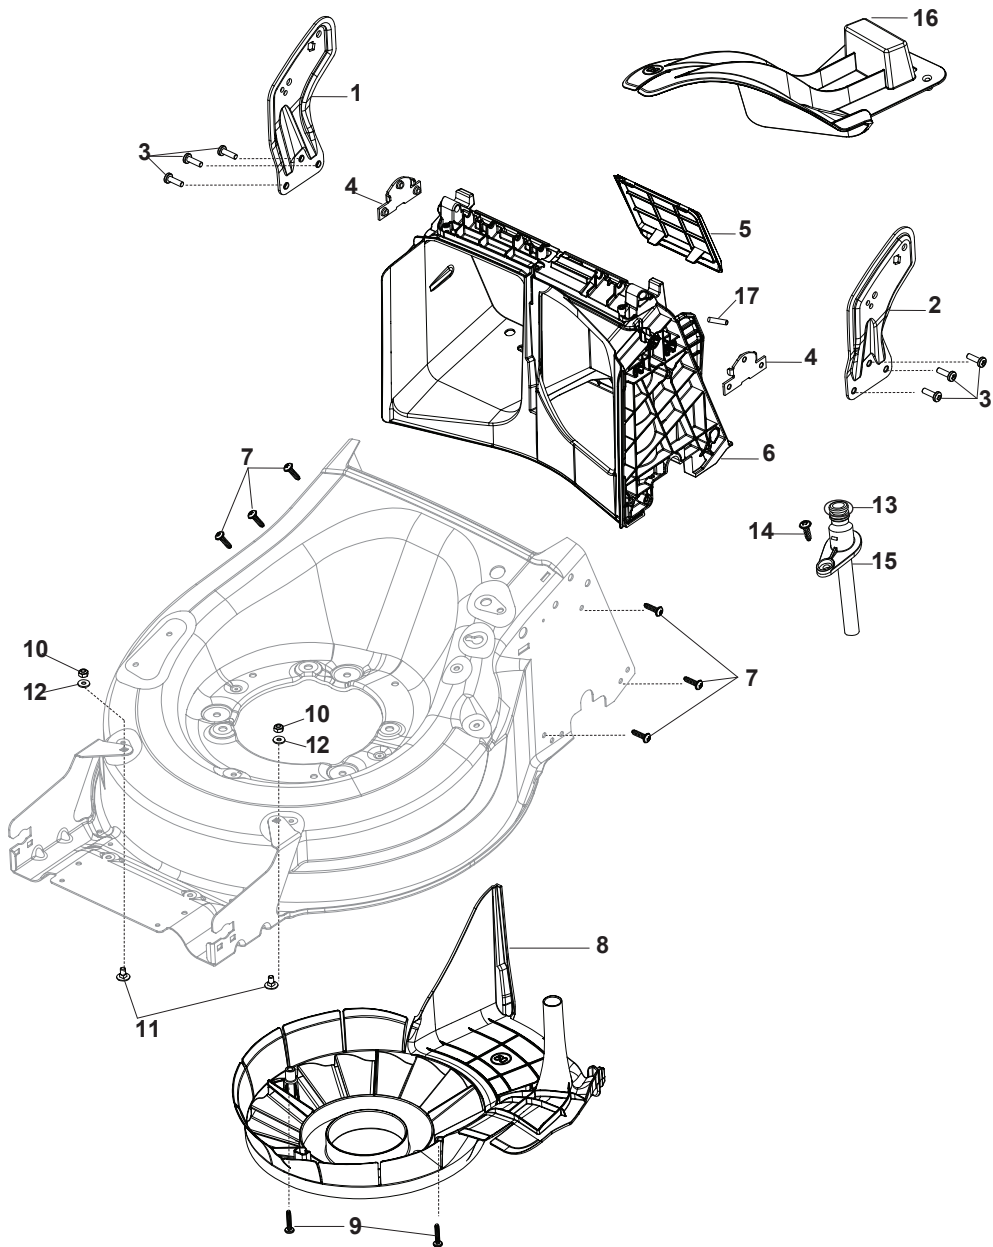

Fig.	Q.ty	Part No	Description	Notes
1	1	381005195/0	Bracket-Rh	
2	1	381005197/0	Bracket-Lh	
3	6	112727801/0	Screw	
4	2	322545213/0	Plate	
5	1	322600310/0	Rear door	Not for TR/E models
6	1	322108316/0	Conveyor	
7	6	112728699/0	Screw	
8	1	322060271/1	Carter Mulching	
9	2	112728531/1	Screw	
10	2	112154510/0	Nut	
11	2	112815200/0	Screw	
12	2	112521330/0	Washer	
13	1	119035000/0	Or Ring	
14	1	112728697/0	Screw	
15	1	322034002/0	Washing Connection	
16	1	322140246/0	Deflector	
17	1	112645708/0	Pin	

Fig.	Q.ty	Part No	Description	Notes
1	1	322108315/0	Conveyor	
2	1	322600309/0	Stone Guard, Black	
3	1	122450456/0	Spring	
4	2	112604896/0	Crown Fastener	
5	2	112727803/0	Screw	
6	1	322806639/0	Fulcrum Pin	
7	2	112154510/0	Nut	
8	1	122517869/1	Pin	
9	2	118203853/0	Cap	