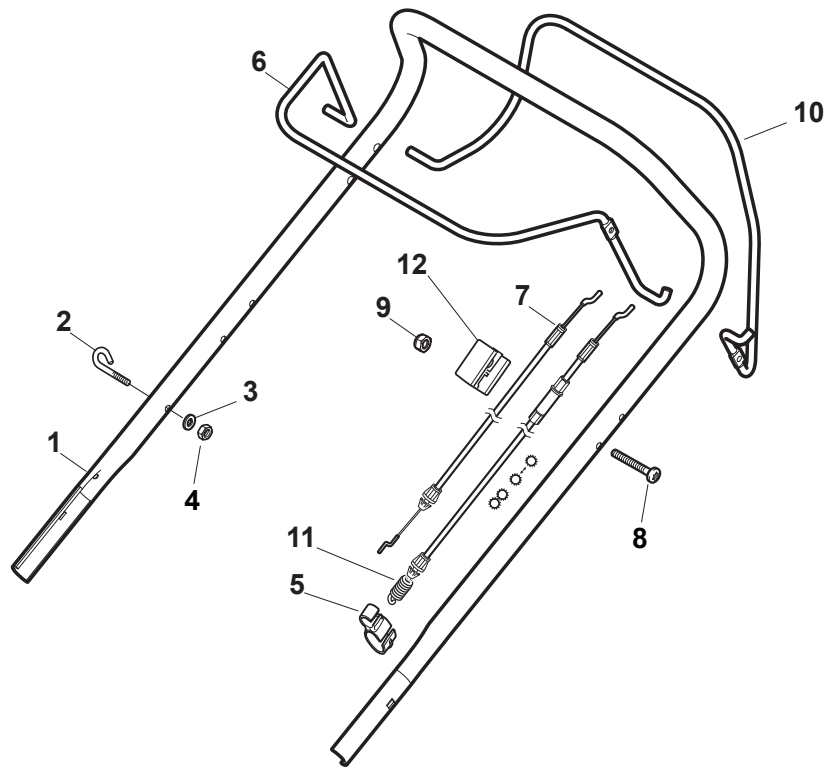

Fig.	Q.ty	Part No	Description	Notes
1	1	381006739/1	Handle, Upper Part	Black without Sponge
1	1	381006745/1	Handle, Upper Part with sponge handgrip	Black with Sponge
1	1	381006753/0	Handle, Upper Part Yellow	Yellow without Sponge
1	1	381006754/0	Handle, Upper Part Yellow	Yellow with Sponge
1	1	381006787/0	Handle, Upper Part	Black without Sponge for TRE models
1	1	381007571/0	Handle, Upper Part	Black with Sponge for models with Stepless
2	1	122430313/0	Guide Spring	
3	1	112521330/0	Washer	
4	1	112154510/0	Nut	
5	1	118390020/0	Conduit Clip	
6	1	181003363/1	Lever, Engine Brake Black	Black
6	1	381003365/0	Lever, Engine Brake Yellow	Yellow
7	1	181030053/0	Cable, Thread Engine Brake	Handle w/Lever - For B&S 675-750 Engine
7	1	181030053/0	Cable, Thread Engine Brake	Handle w/Knob - For B&S 675 and GGP 160/ES
7	1	181030054/0	Cable, Thread Engine Brake	Handle w/Knob - For WBE 140 Engine
7	1	181030054/0	Cable, Thread Engine Brake	Handle w/Lever - For B&S 675E Engine
7	1	181030057/0	Cable, Thread Engine Brake	Handle w/Lever - For B&S 675-750-775 Engine
7	1	181030057/0	Cable, Thread Engine Brake	Handle w/Knob - For B&S 675E
7	1	181030070/0	Cable, Thread Engine Brake	Handle w/Knob - For Honda Engine MP1 55
7	1	181030070/0	Cable, Thread Engine Brake	Handle w/Knob - For B&S 625E675EXI-850 Engine
7	1	181030087/0	Cable, Thread Engine Brake	Handle w/Knob - For B&S 750-775 Engine
7	1	181030088/0	Cable, Thread Engine Brake	Handle w/Knob - For B&S 550E-625E-675 Engine
7	1	181030088/0	Cable, Thread Engine Brake	Handle w/Knob - For Honda Engine MP1 50
7	1	181030105/0	Cable, Thread Engine Brake	Handle w/Lever - For WBE 140 Engine
7	1	181030106/0	Cable, Thread Engine Brake	Handle w/Lever - For B&S 550E-625E-850 Engine
7	1	181030106/0	Cable, Thread Engine Brake	Handle w/Lever - For WBE0702 Engine
7	1	181030106/0	Cable, Thread Engine Brake	Handle w/Lever - For Honda Engine
8	1	112727788/0	Screw	
9	1	112154510/0	Nut	
10	1	181003364/0	Drive Control Lever	Black
10	1	381003366/0	Lever, Driving Yellow	Yellow
11	1	381030104/0	Clutch Cable	
12	1	181005537/0	Throttle Cable	for Handle with Knob
12	1	181005539/0	Throttle Cable	for Handle with Lever