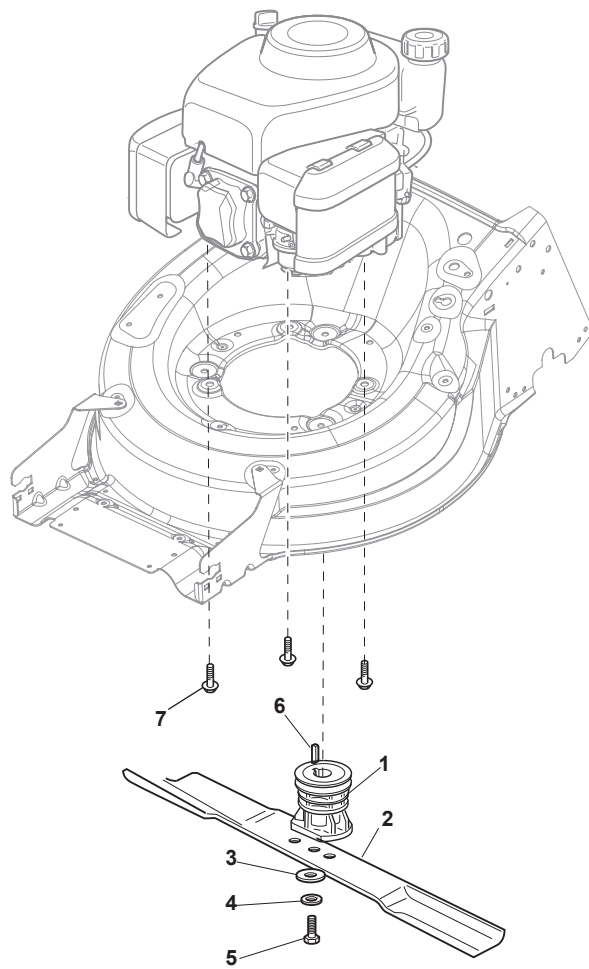

Fig.	Q.ty	Part No	Description	Notes
1	1	322108315/0	Conveyor	
2	1	322600309/0	Stone Guard, Black	
3	1	122450456/0	Spring	
4	2	112604896/0	Crown Fastener	
5	2	112727803/0	Screw	
6	1	322806639/0	Fulcrum Pin	
7	2	112154510/0	Nut	
8	1	122517869/1	Pin	
9	2	118203853/0	Cap	

Fig.	Q.ty	Part No	Description	Notes
1	1	122465638/1	Hub With Pulley, Crankshaft Ø 22.2	for B&S 675E -750-850 Engines
1	1	122465607/3	Hub With Pulley, Crankshaft Ø 22.2	for GGP and B&S Engines
2	1	181004409/0	Mulching Blade	
3	1	112508125/0	Elastic Washer	
4	1	112523080/0	Washer	
5	1	112735698/0	Screw	
6	1	112139100/0	Key, Crankshaft Ø 22	
7	2	112691700/0	Screw	for B&S 675EX-750EX (MP1 50) and 850E
7	3	112692050/0	Screw	for B&S 750EX (MP1 55)
8	1	112521350/0	Washer	
9	3	112154210/0	Nut	
10	1	322170964/0	Protection	
11	3	122170835/0	Spacer	
12	1	112691700/0	Screw	for B&S 750EX
12	1	112692050/0	Screw	for B&S 675EX and 850E