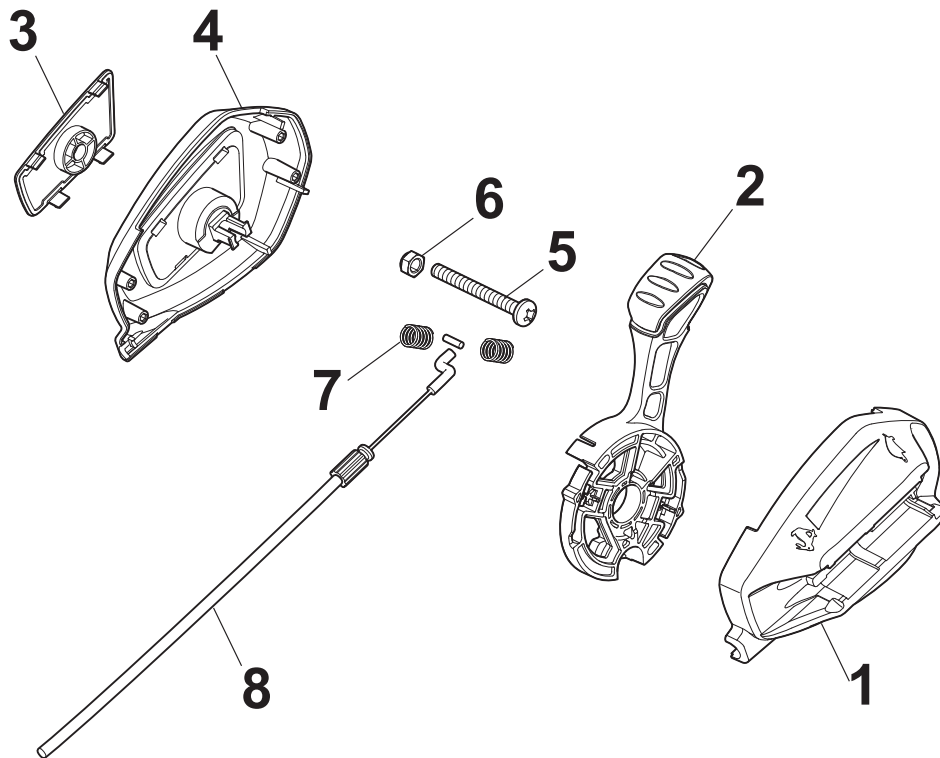

Fig.	Q.ty	Part No	Description	Notes
1	1	112728300/0	Screw	with Variator
1	1	112728702/0	Screw	without Variator
2	1	133320022/0	Fastpoint Clamp	
3	1	322076570/1	Battery Safety Key	
4	1	381600401/0	Switch	For B&S 675 IS
4	1	381600400/0	Switch	For B&S 775 IS
5	1	118120061/0	Battery	
6	1	118204136/0	Battery Charger	CE plugg
6	1	118204137/0	Battery Charger	UK plugg