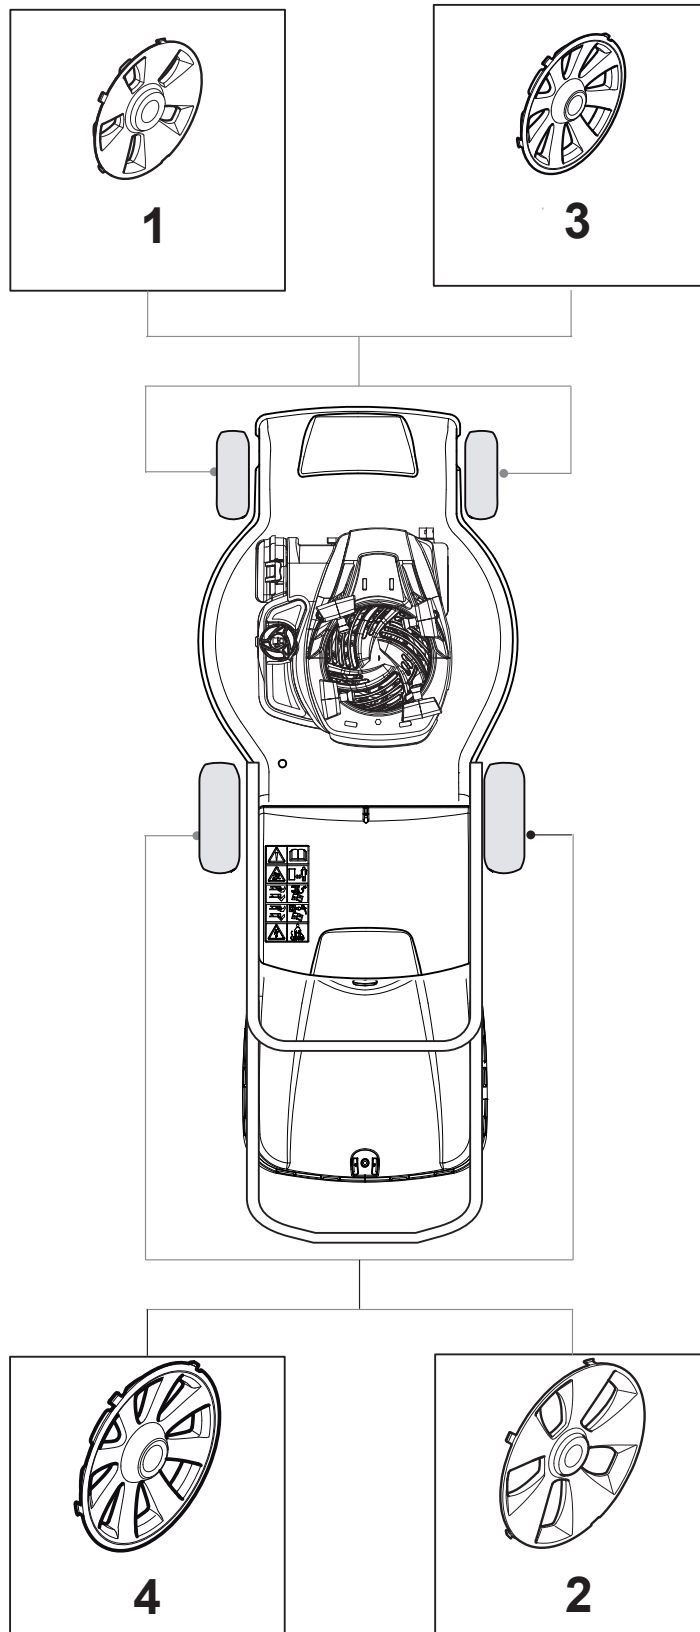

Fig.	Q.ty	Part No	Description	Notes
1	2	322110643/0	Hub Cap Grey	Grey
2	2	322110644/0	Hub Cap Grey	Grey
3	2	322110645/0	Hub Cap Grey	Grey
4	2	322110646/0	Hub Cap Grey	Grey