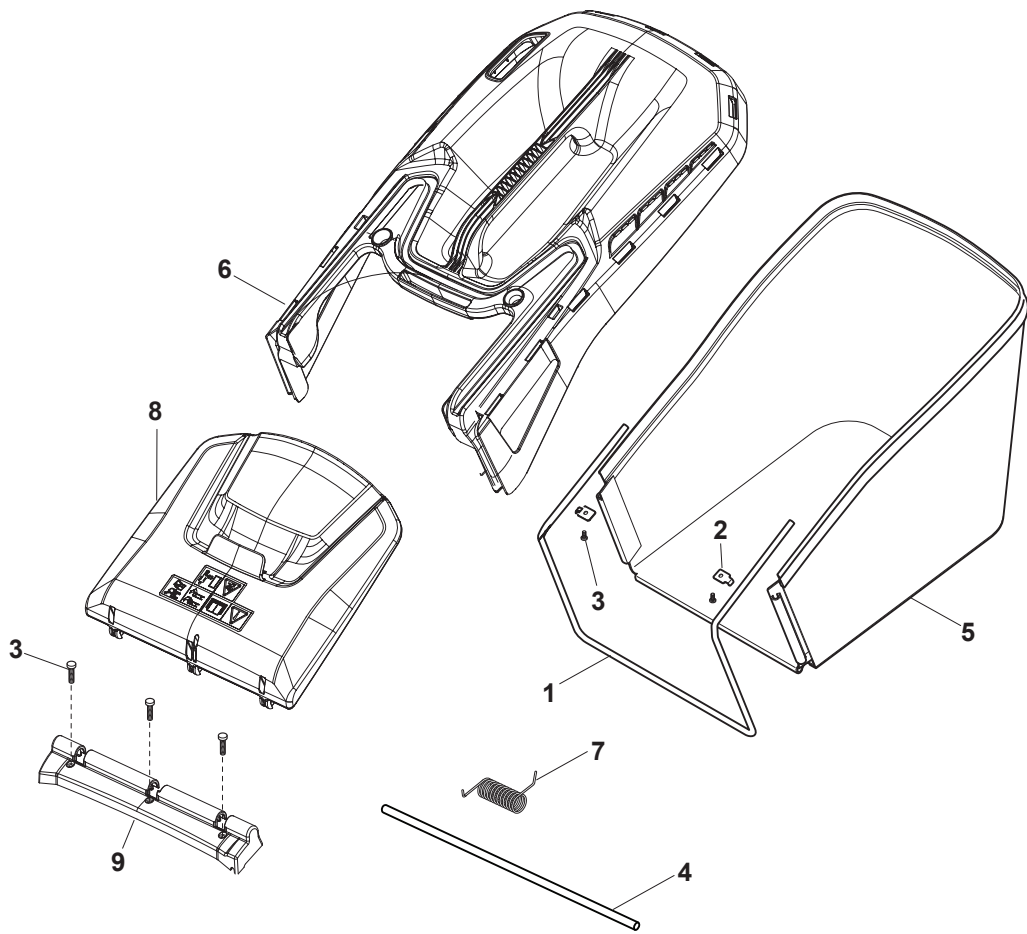

Fig.	Q.ty	Part No	Description	Notes
1	1	322109569/0	Black Stone Guard Support	
2	1	322600312/0	Stone Guard, White	White
2	1	322600308/0	Stone Guard, Black	Black
2	1	322600339/0	Stone Guard, Yellow	Yellow
3	3	112728697/0	Screw	
4	1	122517884/0	Pin	
5	1	181102350/0	Cancas GrassCatcher	
6	1	181006410/0	Fabric Box Frame	
7	1	122450479/0	Spring	