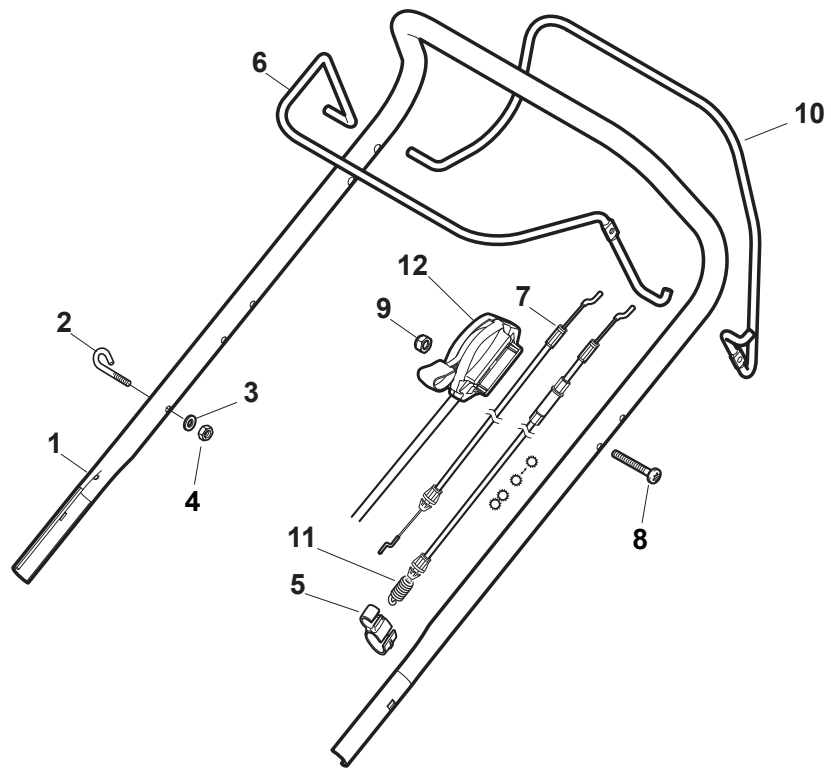

Fig.	Q.ty	Part No	Description	Notes
1	1	381006739/1	Handle, Upper Part	Black without Sponge
1	1	381006745/1	Handle, Upper Part with sponge handgrip	Black with Sponge
1	1	381006753/0	Handle, Upper Part Yellow	Yellow without Sponge
1	1	381006754/0	Handle, Upper Part Yellow	Yellow with Sponge
1	1	381006787/0	Handle, Upper Part	Black without Sponge for TRE models
1	1	381007571/0	Handle, Upper Part	Black with Sponge for models with Stepless
2	1	122430313/0	Guide Spring	
3	1	112521330/0	Washer	
4	1	112154510/0	Nut	
5	1	118390020/0	Conduit Clip	
6	1	181003363/1	Lever, Engine Brake Black	Black
6	1	381003365/0	Lever, Engine Brake Yellow	Yellow
7	1	181030053/0	Cable, Thread Engine Brake	Handle w/Lever - For B&S 675-750 Engine
7	1	181030053/0	Cable, Thread Engine Brake	Handle w/Knob - For B&S 675 and GGP 160/ES
7	1	181030054/0	Cable, Thread Engine Brake	Handle w/Knob - For WBE 140 Engine
7	1	181030054/0	Cable, Thread Engine Brake	Handle w/Lever - For B&S 675E Engine
7	1	181030057/0	Cable, Thread Engine Brake	Handle w/Lever - For B&S 675-750-775 Engine
7	1	181030057/0	Cable, Thread Engine Brake	Handle w/Knob - For B&S 675E
7	1	181030070/0	Cable, Thread Engine Brake	Handle w/Knob - For Honda Engine MP1 55
7	1	181030070/0	Cable, Thread Engine Brake	Handle w/Knob - For B&S 625E675EXI-850 Engine
7	1	181030087/0	Cable, Thread Engine Brake	Handle w/Knob - For B&S 750-775 Engine
7	1	181030088/0	Cable, Thread Engine Brake	Handle w/Knob - For B&S 550E-625E-675 Engine
7	1	181030088/0	Cable, Thread Engine Brake	Handle w/Knob - For Honda Engine MP1 50
7	1	181030105/0	Cable, Thread Engine Brake	Handle w/Lever - For WBE 140 Engine
7	1	181030106/0	Cable, Thread Engine Brake	Handle w/Lever - For B&S 550E-625E-850 Engine
7	1	181030106/0	Cable, Thread Engine Brake	Handle w/Lever - For WBE0702 Engine
7	1	181030106/0	Cable, Thread Engine Brake	Handle w/Lever - For Honda Engine
8	1	112727788/0	Screw	
9	1	112154510/0	Nut	
10	1	181003364/0	Drive Control Lever	Black
10	1	381003366/0	Lever, Driving Yellow	Yellow
11	1	381030104/0	Clutch Cable	
12	1	181005537/0	Throttle Cable	for Handle with Knob
12	1	181005539/0	Throttle Cable	for Handle with Lever