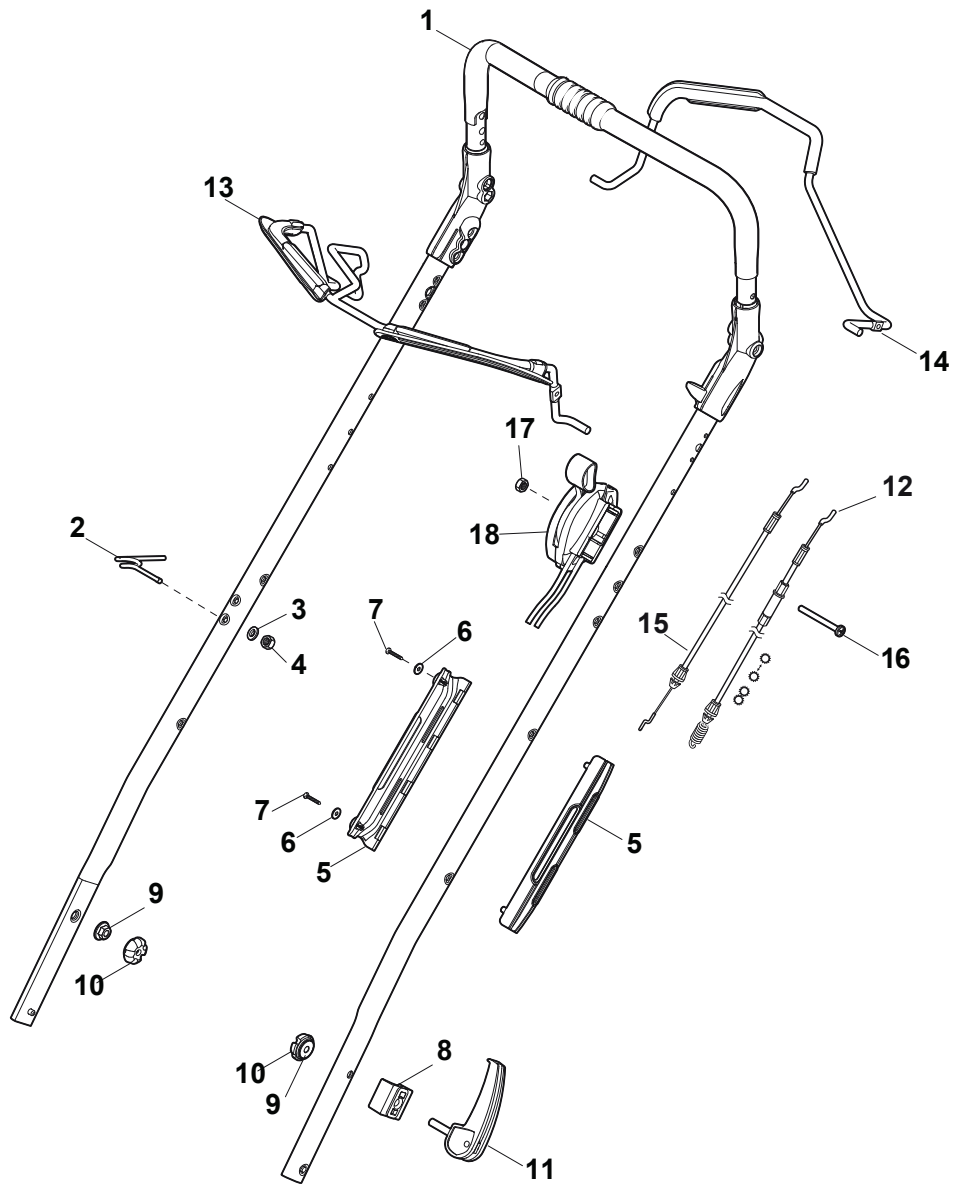

Fig.	Q.ty	Part No	Description	Notes
1	1	381007559/0	Handle, Upper Part	Black
2	1	122430313/0	Guide Spring	
3	1	112521330/0	Washer	
4	1	112154510/0	Nut	
5	2	322806644/0	Protection	With Variator
5	1	322806644/0	Protection	Without Variator
6	4	112523000/1	Washer	With Variator
6	2	112523000/1	Washer	Without Variator
7	2	112727812/0	Screw	Without Variator
7	4	112727812/0	Screw	With Variator
8	2	322680017/0	Washer	
9	2	122131750/0	Nut	
10	2	322399835/0	Knob	
11	1	381003253/0	Handle	Black
12	1	381030108/0	Clutch Cable	
13	1	181003437/0	Lever, Engine Brake Black	
14	1	181003438/1	Drive Control Lever	
15	1	181030088/0	Cable, Thread Engine Brake	For B&S 500E-550E-625E-675E-675IS Engine
15	1	181030087/0	Cable, Thread Engine Brake	For B&S 750-750Es-775IS Engine
15	1	181030070/0	Cable, Thread Engine Brake	For Honda-WBE0702-B&S 850-625-675E-675IS Engine
15	1	181030057/0	Cable, Thread Engine Brake	For B&S 675-675Es Engine - MP1 554
15	1	181030054/0	Cable, Thread Engine Brake	For WBE 140 Engine
15	1	181030053/0	Cable, Thread Engine Brake	For B&S 675-675Es Engine - MP1 504
16	1	112727784/0	Screw	
17	1	322551639/0	Fixed Plate	
18	1	112154510/0	Nut	