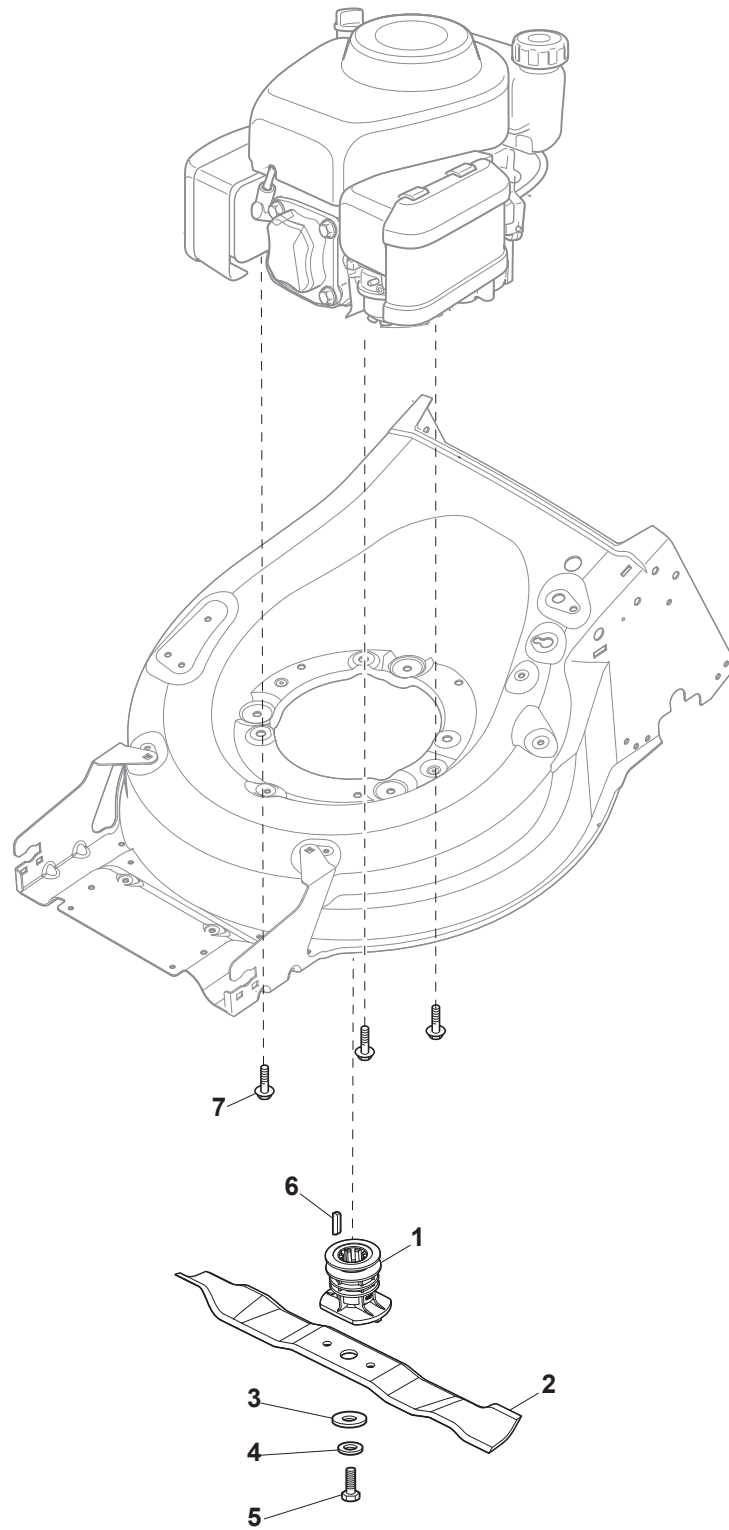

Ball Bearing Ø200 - Wheels NTD

Ball Bearing Ø280 - Wheels NTD

Fig.	Q.ty	Part No	Description	Notes
1	8	119216035/0	Bearing	
2	4	381007416/2	Wheel	
4	2	381007417/2	Wheel	
5	6	112728706/0	Screw	
6	2	322120115/0	Wheels Crown	
7	2	122170845/0	Spacer	

Fig.	Q.ty	Part No	Description	Notes
1	1	122465607/3	Hub With Pulley, Crankshaft Ø 22.2	for GGP and B&S Engines
1	1	122465638/1	Hub With Pulley, Crankshaft Ø 22.2	for B&S 675E-750-850 Engines
2	1	181004409/0	Mulching Blade	
3	1	112508125/0	Elastic Washer	
4	1	322680021/0	Washer	
5	1	112735698/0	Screw	
6	1	112139100/0	Feather, Crankshaft Ø 22,2	
7	2	112691700/0	Screw	for B&S 675EX-750EX (MP1 504) and 850E
7	3	112692050/0	Screw	for B&S 750EX (MP1 554)
8	1	112521350/0	Washer	
9	3	112154210/0	Nut	
10	1	322170964/0	Protection	
11	3	122170835/0	Spacer	
12	1	112691700/0	Screw	for B&S 750EX Engines
12	1	112692050/0	Screw	for B&S 675EX-675E-850E Engines