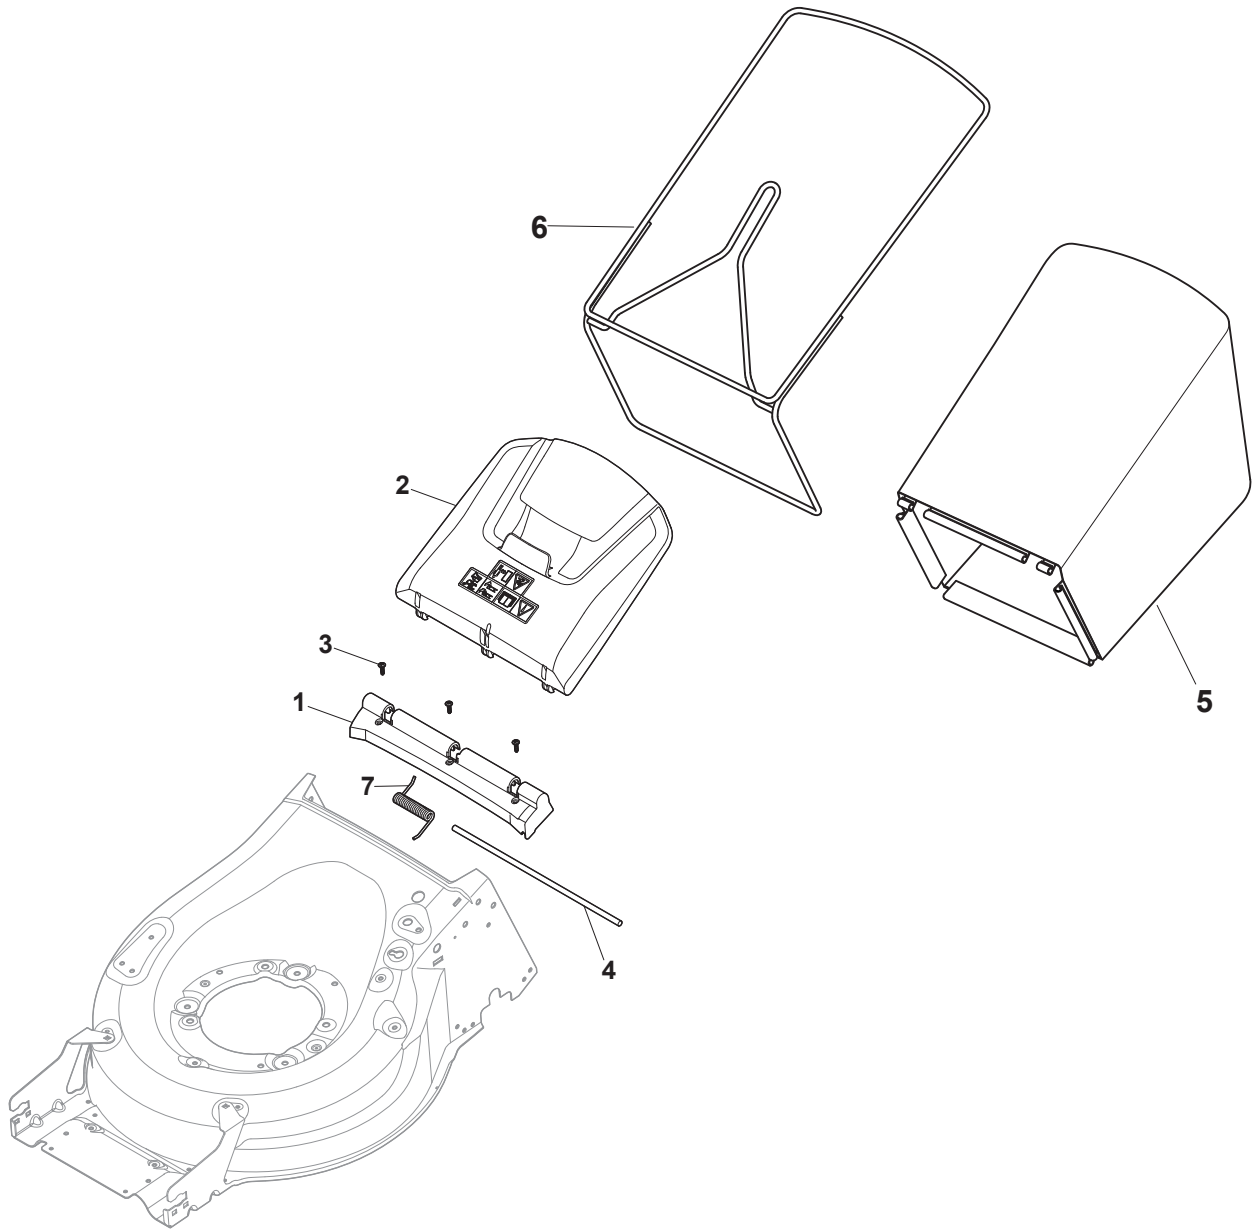

Fig.	Q.ty	Part No	Description	Notes
1	1	322109569/0	Black Stone Guard Support	Black
1	1	322109584/0	Yellow Stone Guard Support	Yellow
2	1	322600308/0	Stone Guard, Black	Black
2	1	322600312/0	Stone Guard, White	Yellow
3	3	112728697/0	Screw	
4	1	122517884/0	Pin	
5	1	181102350/0	Cancas Grasscatcher	
6	1	181006410/0	Fabric Box Frame	
7	1	122450479/0	Spring