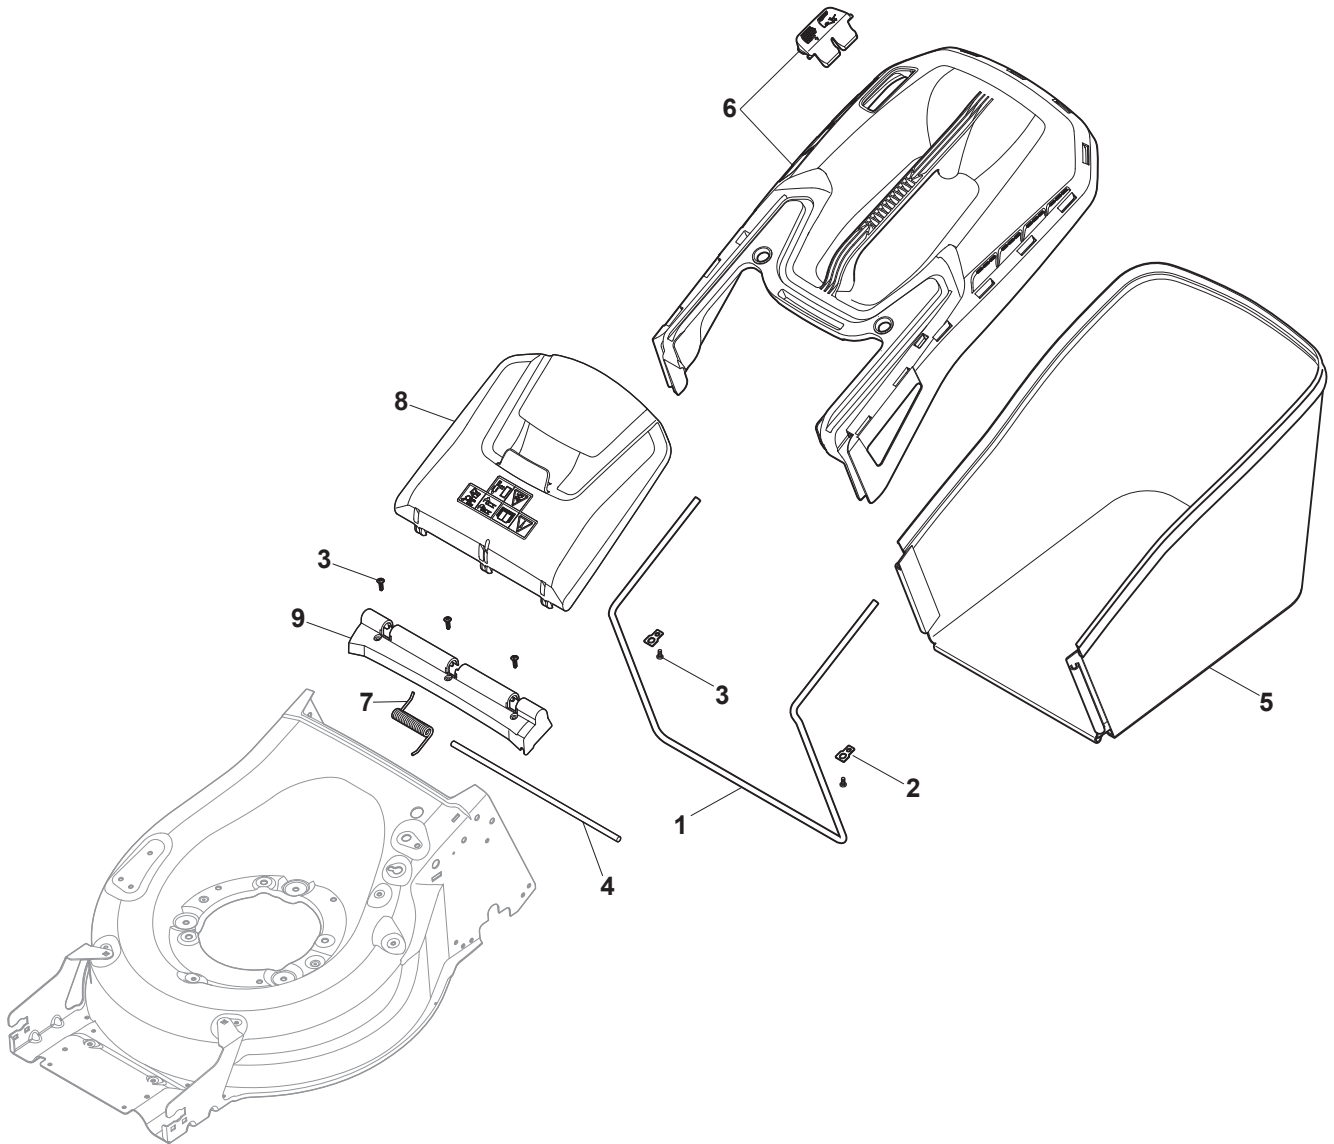

Fig.	Q.ty	Part No	Description	Notes
1	1	181006411/0	Fabric Box Frame	
2	2	322557177/0	Plate	
3	5	112728697/0	Screw	
4	1	122517884/0	Pin	
5	1	181102349/0	Cancas Grasscatcher	
6	1	381486039/0	Box, Upper Side Black	with Red Indicator
7	1	122450479/0	Spring	
8	1	322600308/0	Stone Guard, Black	Black
8	1	322600312/0	Stone Guard, White	White
8	1	322600339/0	Stone Guard, Yellow	Yellow
9	1	322109569/0	Black Stone Guard Support	Black
9	1	322109584/0	Yellow Stone Guard Support	Yellow