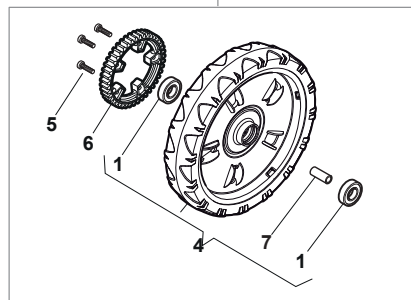

Fig.	Q.ty	Part No	Description	Notes
1	1	381006739/1	Handle, Upper Part	Black without Sponge
1	1	381006745/1	Handle, Upper Part With Sponge Handgrip	Black with Sponge
1	1	381006753/0	Handle, Upper Part Yellow	Yellow without Sponge
1	1	381006754/0	Handle, Upper Part Yellow	Yellow with Sponge
1	1	381006787/0	Handle, Upper Part	Black without Sponge - TRE Models
1	1	381007571/0	Handle, Upper Part	Black with Sponge - Variator
1	1	381007601/0	Handle, Upper Part	Yellow with Sponge - TRE Models
1	1	381007606/0	Handle, Upper Part	Yellow with Sponge - Variator
2	1	122430313/0	Guide Spring	
3	1	112521330/0	Washer	
4	1	112154510/0	Nut	
5	1	118390020/0	Conduit Clip	
6	1	181003363/1	Lever, Engine Brake Black	Black
6	1	381003365/0	Lever, Engine Brake Yellow	Yellow
6	1	381003376/0	Lever, Engine Brake Red	Red
7	1	181030053/0	Cable, Thread Engine Brake	For B&S 750EX Engine
7	1	181030054/0	Cable, Thread Engine Brake	For B&S 675EX - 675EX ES Engine
7	1	181030057/0	Cable, Thread Engine Brake	For B&S 675-750-775 Engine and WBE0702 Engine
7	1	181030105/0	Cable, Thread Engine Brake	For WBE 140 Engine
7	1	181030106/0	Cable, Thread Engine Brake	For B&S 550E-625E-650EXI-675EXI-675IS-850 Engine
7	1	181030106/0	Cable, Thread Engine Brake	For Honda Engine
8	1	112727788/0	Screw	
9	1	112154510/0	Nut	
10	1	181003364/0	Drive Control Lever	Black
10	1	381003366/0	Lever, Driving Yellow	Yellow
10	1	381003377/0	Drive Control Lever	Red
11	1	381030104/0	Clutch Cable	
12	1	181005539/0	Throttle Cable	
13	1	381007563/0	Lower Handle	Black
13	1	381007600/0	Lower Handle	Yellow
14	4	322399835/0	Knob	
15	4	122131750/0	Nut	
16	4	322680016/0	Washer	
17	2	381103350/0	Locking Handle Lever	Black
18	2	381003253/0	Locking Handle Lever	Black

Ball Bearing Ø200 - Wheels NTD

Ball Bearing Ø280 - Wheels NTD

Fig.	Q.ty	Part No	Description	Notes
1	8	119216035/0	Bearing	
2	4	381007416/2	Wheel	
4	2	381007417/2	Wheel	
5	6	112728706/0	Screw	
6	2	322120115/0	Wheels Crown	
7	2	122170845/0	Spacer	