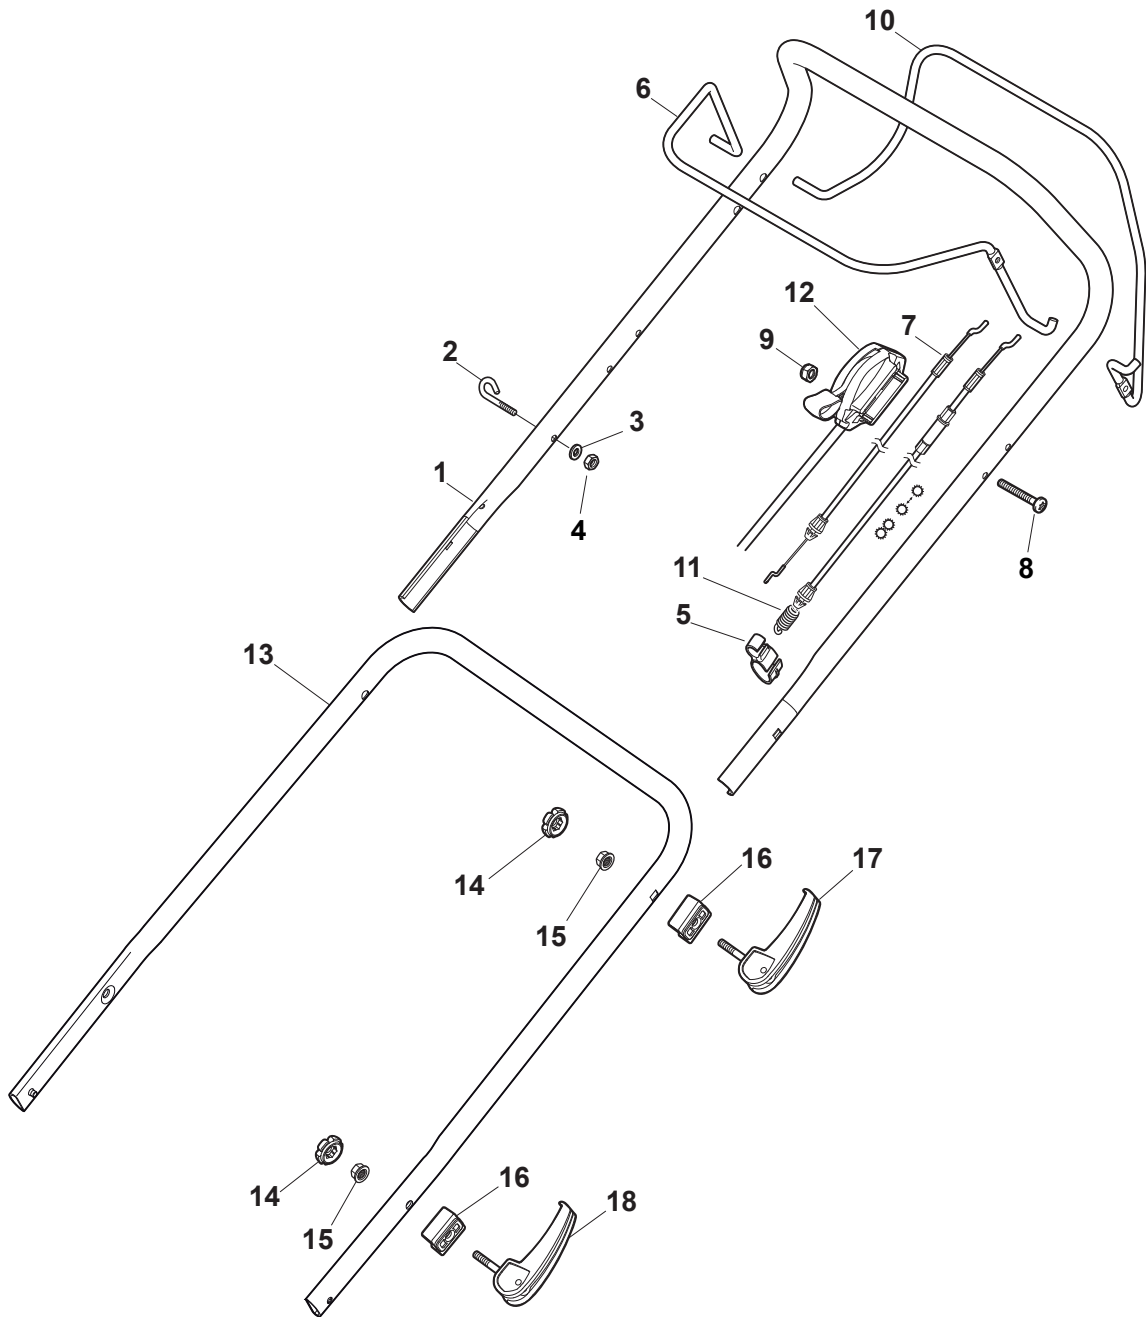

Fig.	Q.ty	Part No	Description	Notes
1	1	381007559/0	Handle, Upper Part	Black
2	1	122430313/0	Guide Spring	
3	1	112521330/0	Washer	
4	1	112154510/0	Nut	
5	1	322806644/0	Protection	without Variator
5	2	322806644/0	Protection	with Variator
6	2	112523000/1	Washer	without Variator
6	4	112523000/1	Washer	with Variator
7	2	112727812/0	Screw	without Variator
7	4	112727812/0	Screw	with Variator
8	2	322680017/0	Washer	
9	2	122131750/0	Nut	
10	2	322399835/0	Knob	
11	1	381003253/0	Locking Handle Lever	Black
12	1	381030108/0	Clutch Cable	
13	1	181003437/0	Lever, Engine Brake Black	
14	1	181003438/1	Drive Control Lever, Black	
15	1	181030057/0	Cable, Thread Engine Brake	For B&S 675EX - 675EX ES Engine
15	1	181030070/0	Cable, Thread Engine Brake	For Honda-B&S 850-625-BS675E-675IS-W-BE0702 Engine
15	1	181030087/0	Cable, Thread Engine Brake	For B&S 750-750Es-775IS Engine
15	1	181030088/0	Cable, Thread Engine Brake	For B&S 500E-550E-625E-675E-675IS Engine
16	1	112727786/0	Screw	
17	1	112154510/0	Nut	
18	1	181005540/0	Throttle Cable	

Ball Bearing Ø200 - Wheels NTD

Ball Bearing Ø280 - Wheels NTD

Fig.	Q.ty	Part No	Description	Notes
1	8	119216035/0	Bearing	
2	4	381007416/2	Wheel	
4	2	381007417/2	Wheel	
5	6	112728706/0	Screw	
6	2	322120115/0	Wheels Crown	
7	2	122170845/0	Spacer	