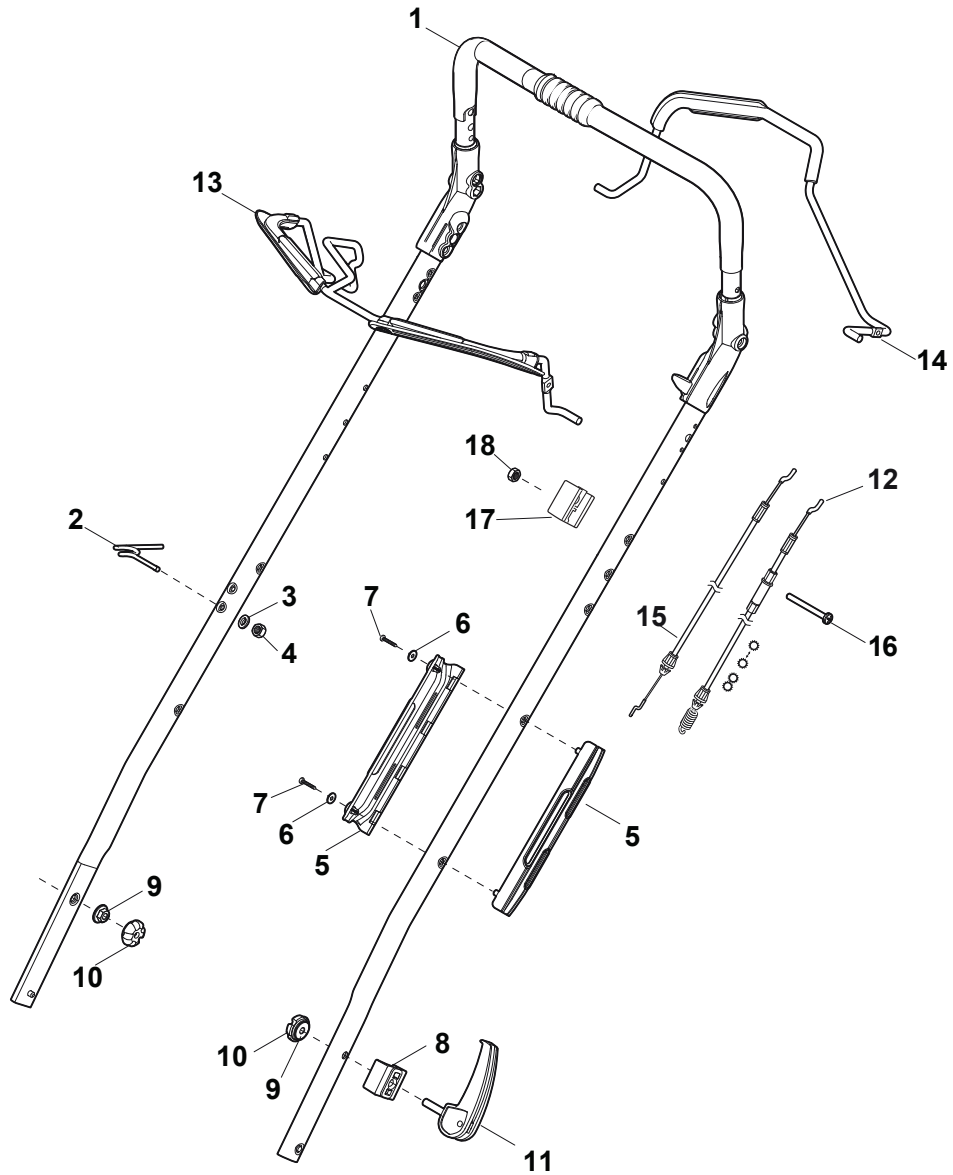

Fig.	Q.ty	Part No	Description	Notes
1	1	381006739/1	Handle, Upper Part	Black without Sponge
1	1	381006745/1	Handle, Upper Part With Sponge Handgrip	Black with Sponge
1	1	381006753/0	Handle, Upper Part Yellow	Yellow without Sponge
1	1	381006754/0	Handle, Upper Part Yellow	Yellow with Sponge
1	1	381006787/0	Handle, Upper Part	Black without Sponge - TRE Models
1	1	381007571/0	Handle, Upper Part	Black with Sponge - Variator
2	1	122430313/0	Guide Spring	
3	1	112521330/0	Washer	
4	1	112154510/0	Nut	
5	1	118390020/0	Conduit Clip	
6	1	181003363/1	Lever, Engine Brake Black	Black
6	1	381003365/0	Lever, Engine Brake Yellow	Yellow
6	1	381003376/0	Lever, Engine Brake Red	Red
7	1	181030053/0	Cable, Thread Engine Brake	For B&S 675 and GGP 160/ES
7	1	181030054/0	Cable, Thread Engine Brake	For WBE 140 Engine
7	1	181030057/0	Cable, Thread Engine Brake	For B&S 675E
7	1	181030070/0	Cable, Thread Engine Brake	For B&S 625E-675EXI-850 Engine
7	1	181030070/0	Cable, Thread Engine Brake	For Honda Engine
7	1	181030087/0	Cable, Thread Engine Brake	For B&S 750-775 Engine
7	1	181030088/0	Cable, Thread Engine Brake	For B&S 550E-625E-675 Engine
8	1	112727783/0	Screw	
9	1	112154510/0	Nut	
10	1	181003364/0	Drive Control Lever	Black
10	1	381003366/0	Lever, Driving Yellow	Yellow
10	1	381003377/0	Drive Control Lever	Red
11	1	381030104/0	Clutch Cable	
12	1	322551640/0	Plate	
13	1	381006785/0	Handle Lower Part	Black
13	1	381007538/0	Handle, Lower Part Yellow	Yellow
14	2	112819110/0	Screw	
15	2	122671651/0	Washer	
16	2	122399900/0	Black Knob	
17	2	112293200/0	Nut	
18	2	112818900/0	Screw	
19	2	112155000/0	Nut	
20	2	112521350/0	Washer	
21	2	112369500/0	Elastic Washer	
22	2	112760605/0	Screw	
23	1	381008730/0	Outfit	Black

Ball Bearing Ø200 - Wheels NTD

Ball Bearing Ø280 - Wheels NTD

Fig.	Q.ty	Part No	Description	Notes
1	8	119216035/0	Bearing	
2	4	381007416/2	Wheel	
4	2	381007417/2	Wheel	
5	6	112728706/0	Screw	
6	2	322120115/0	Wheels Crown	
7	2	122170845/0	Spacer	