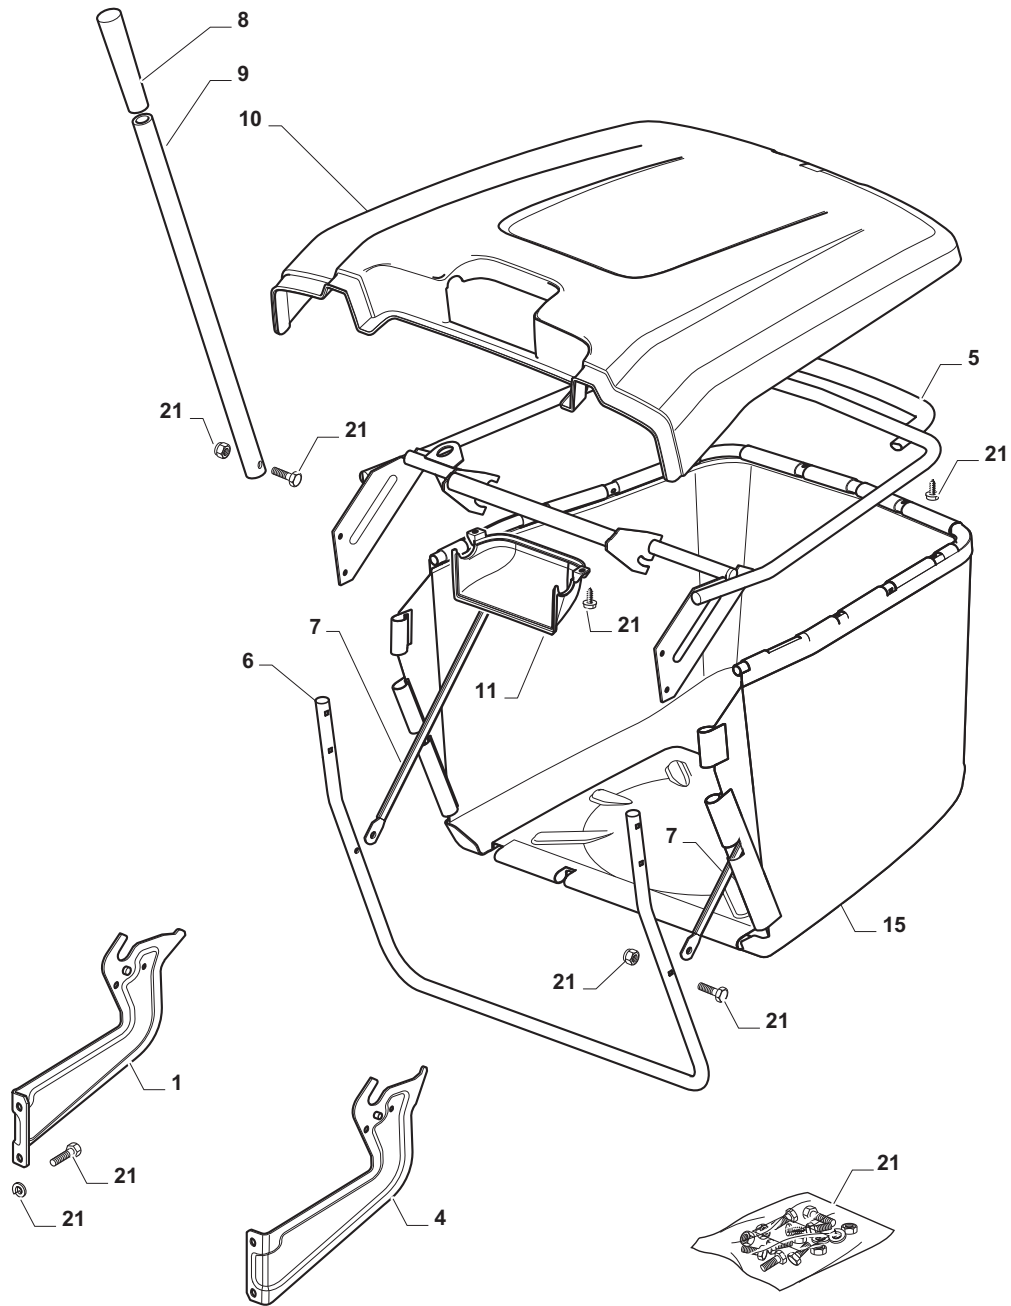

POS	CODE	Q.TY	DESCRIZIONE	DESCRIPTION	DESCRIPTION	BESCHREIBUNG
1	325785377/0	1	Supporto	Support	Support	Halter
4	325785383/0	1	Supporto	Support	Support	Halter
5	382800139/0	1	Telaio Superiore	Upper Frame	Chassis Superieur	Obererrahmen
6	382800141/0	1	Telaio Bocca Sacco	Front Frame	Chassis Avant	Vorderrahmen
7	325650149/0	2	Rinforzo	Stiffening	Reinforcement	Verstaerkung
8	125394508/0	1	Manopola	Handle	Poingee	Griff
9	325869087/0	1	Tubo	Rod	Tige	Stange
10	325110431/0	1	Copertura Sacco Rosso	Grass-Catcher Cover, Red	Couvre-Bac Rouge	Sackkappe Rot
10	325110434/0	1	Copertura Sacco Bianco	Grass-Catcher Cover, White	Couvre-Bac Blanc	Sackkappe Weiß
10	325110439/0	1	Copertura Sacco Giallo	Grass-Catcher Cover, Yellow	Couvre-Bac Jaune	Sackkappe Gelb
10	325110436/0	1	Copertura Sacco Nero	Grass-Catcher Cover, Black	Couvre-Bac Noir	Sackkappe Schwarz
10	325110447/0	1	Copertura Sacco Verde	Grass-Catcher Cover, Green	Couvre-Bac Vert	Sackkappe Grün
11	325207195/0	1	Copertura Maniglia	Handle Cover	Couvre-Poignee	Griffkappe
15	182105947/0	1	Confezione Sacco	Grasscatcher	Bac	Sack
21	382180123/0	1	Dotazione Viteria	Screws Outfit	Ensemble Des Vis	Schraubenausrüstung