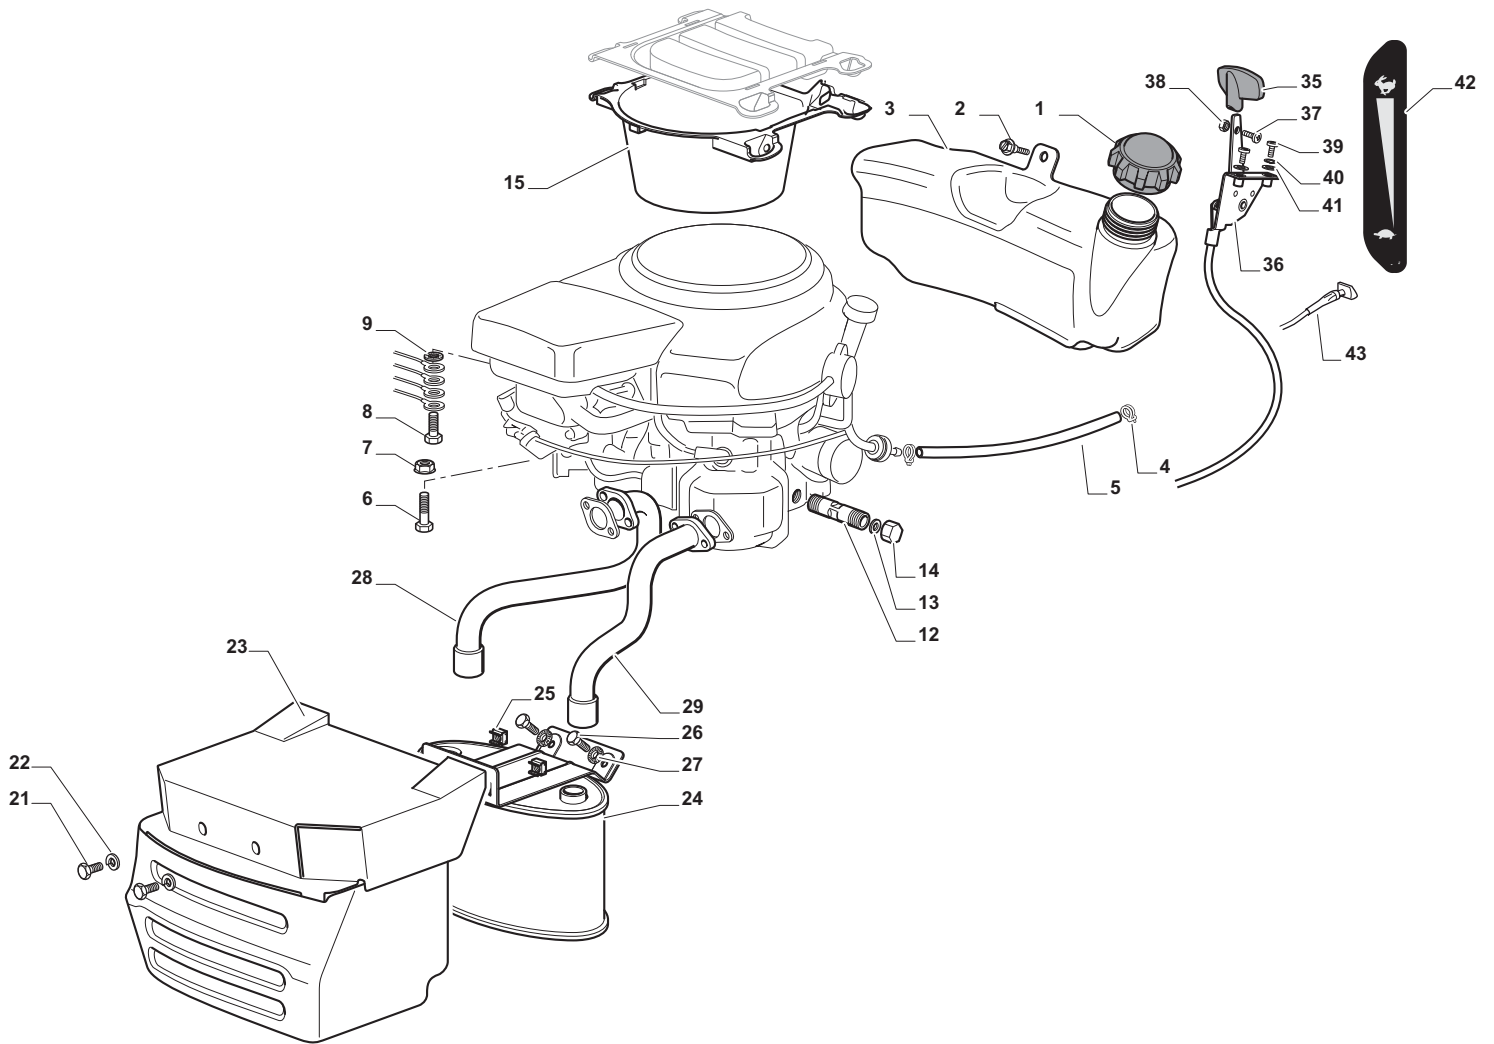

POS	CODE	Q.TY	DESCRIZIONE	DESCRIPTION	DESCRIPTION	BESCHREIBUNG
1	25795001/1	1	Tappo Serbatoio	Cap	Bouchon	Tankverschluss
2	125943010/0	4	Vite	Screw	Vis	Schraube
3	325735126/0	1	Serbatoio	Tank	Reservoir	Tank
4	18375051/1	2	Fascetta	Fair Led	Fixation De Cable	Kabelbefestigung
5	25869057/0	1	Tubo Collegamento (1000 Mm)	Connecting Tube (1000 Mm)	Tube De Connexion (1000 Mm)	Verbindungsrohr (1000 Mm)
6	12691115/0	4	Vite	Screw	Vis	Schraube
7	12154210/0	4	Dado	Nut	Ecrou	Mutter
8	12735599/0	1	Vite	Screw	Vis	Schraube
9	12540260/0	1	Rondella	Washer	Rondelle	Scheibe
12	25598052/0	1	Prolunga Scarico Olio	Oil Discharge Extension	Extension Dech. Huile	Öl Abfluss
13	18401001/1	1	Guarnizione	Oil Seal	Garniture	Dichtung
14	18737849/0	1	Tappo Per Prolunga	Oil Cap	Bouchon Huile	Oelverschluss
15	325108045/0	1	Convogliatore	Conveyor	Convoyeur	Konveyor
15	325108045/1	1	Convogliatore	Conveyor	Convoyeur	Konveyor
16	125730023/0	1	Separatore Aspiraz.	Intake Separator	Separateur Aspirat.	Augenabscheider
21	12792611/0	2	Vite	Screw	Vis	Schraube
22	12540260/0	2	Rondella	Washer	Rondelle	Scheibe
23	382598049/0	1	Protezione Silenziatore	Muffler Protection	Protection Silencieux	Auspuffschutz
24	82750003/0	1	Silenziatore	Muffler	Silenceux	Auspuff
25	12360425/0	2	Dado (Mecc.)	Nut (Mech.)	Ecrou (Mec.)	Mutter (Mech.)
26	12792611/0	2	Vite	Screw	Vis	Schraube
27	12540260/0	2	Rondella	Washer	Rondelle	Scheibe
28	18738221/0	1	Tubo Scarico Destro	Exhaust Tube Right	Tube Echappement Droit	Abgasungrohr, Rechte
29	18738222/0	1	Tubo Scarico Sinistro	Exhaust Tube Left	Tube Echappement Gau.	Abgasungrohr, Linke
35	325394531/0	1	Manopolina	Knob	Poignee	Griff
36	182000217/0	1	Acceleratore	Accelerator	Accelérateur	Gas Zug
37	112726389/0	1	Vite	Screw	Vis	Schraube
38	12290800/0	1	Dado	Nut	Ecrou	Mutter
39	112726389/0	2	Vite	Screw	Vis	Schraube
40	12540020/0	2	Rondella	Washer	Rondelle	Scheibe
41	12521310/0	2	Rosetta	Washer	Rondelle	Scheibe
42	114364617/0	1	Etichetta	Label	Etiquette	Klebzettel
43	125090006/0	1	Comando Starter	Choke Control	Commande Starter	Starter Betaetigung