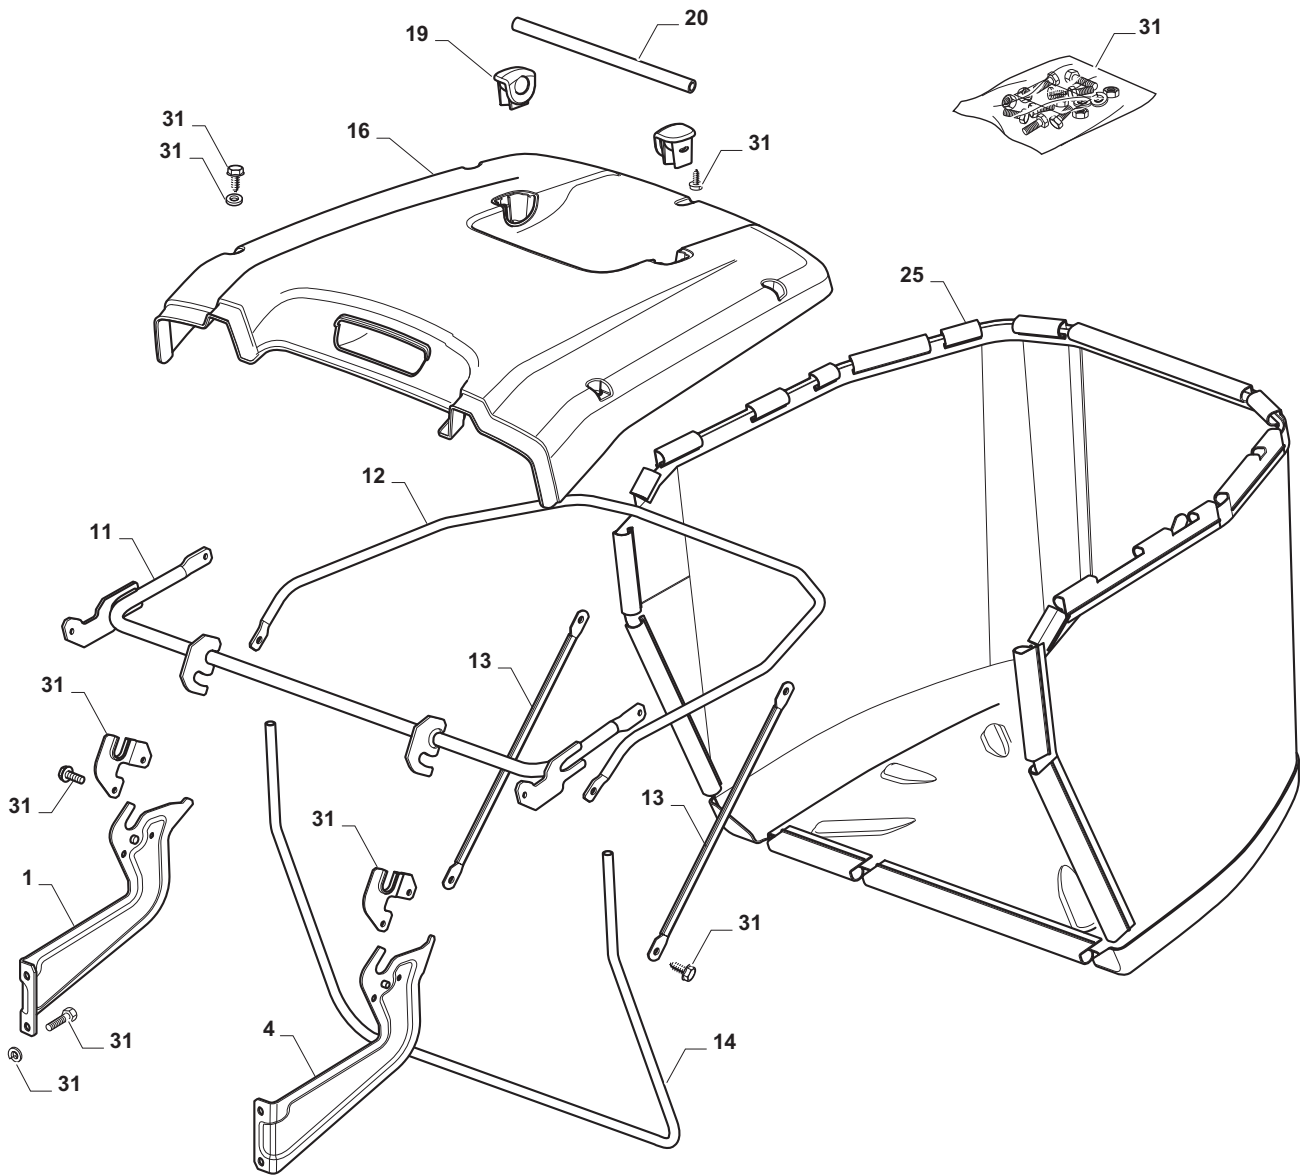

POS	CODE	Q.TY	DESCRIZIONE	DESCRIPTION	DESCRIPTION	BESCHREIBUNG
1	325785377/0	1	Supporto	Support	Support	Halter
4	325785383/0	1	Supporto	Support	Support	Halter
11	382800147/0	1	Telaio Superiore	Upper Frame	Chassis Superieur	Obererrahmen
12	382800145/0	1	Telaio Superiore	Upper Frame	Chassis Superieur	Obererrahmen
13	325650161/0	2	Rinforzo	Stiffening	Reinforcement	Verstaerkung
14	382800143/0	1	Telaio Bocca Sacco	Front Frame	Chassis Avant	
16	325110437/0	1	Copertura Sacco Nero	Grass-Catcher Cover, Black	Couvre-Bac Noir	Sackkappe Schwarz
19	325785417/0	2	Supporto	Support	Support	Halter
20	325394538/0	1	Maniglia	Handle	Poignee	Griff
25	182105942/0	1	Confezione Sacco	Grasscatcher	Bac	Sack
31	382180122/0	1	Dotazione Viteria	Screws Outfit	Ensemble Des Vis	Schraubenausrüstung