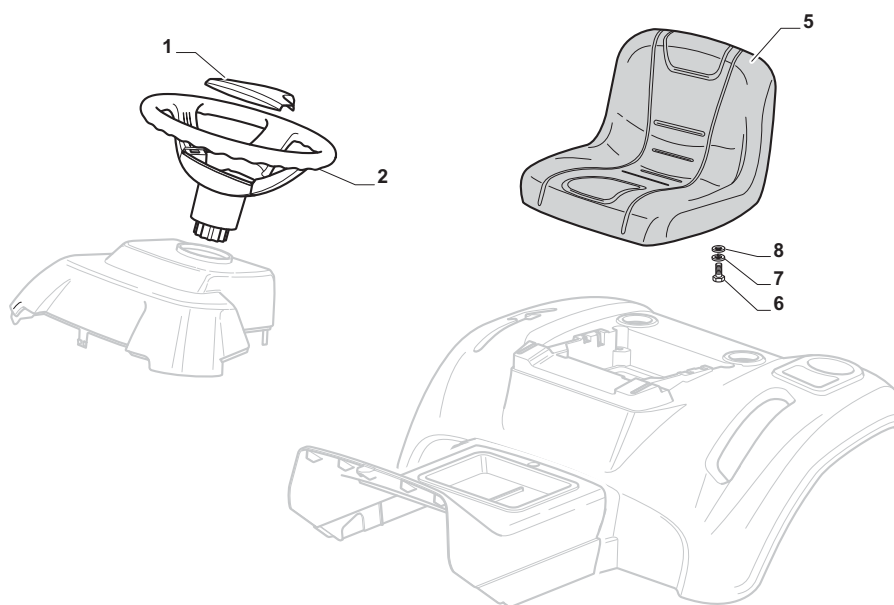

POS	CODE	Q.TY	DESCRIZIONE	DESCRIPTION	DESCRIPTION	BESCHREIBUNG
1A	325580503/0	1	Placca Volante	Steering Plate	Plaque Volant	Lenkradplatte
1B	325580504/0	1	Placca Volante	Steering Plate	Plaque Volant	Lenkradplatte
2	325961219/0	1	Volante	Steering Wheel	Volant	Lenkrad
5	125722472/0	1	Sedile	Seat	Siege	Sitz
6	12792611/0	4	Vite	Screw	Vis	Schraube
7	12540260/0	4	Rondella	Washer	Rondelle	Scheibe
8	12523060/0	4	Rondella	Washer	Rondelle	Scheibe