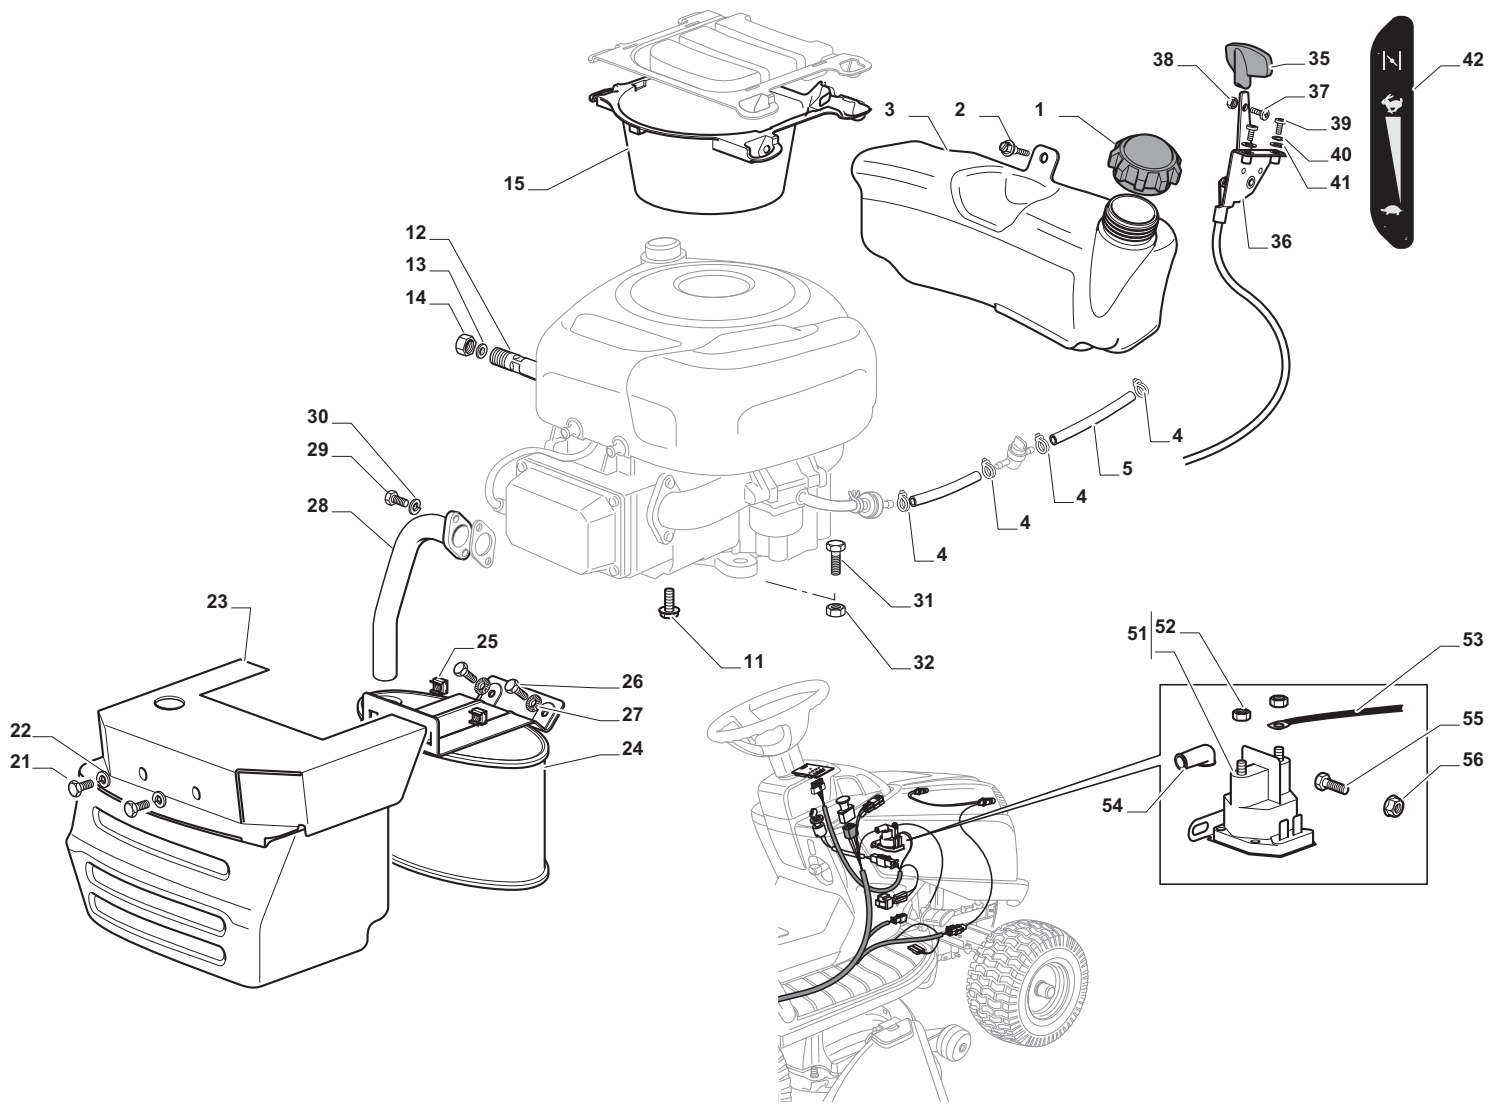

POS	CODE	Q.TY	DESCRIZIONE	DESCRIPTION	DESCRIPTION	BESCHREIBUNG
1	25795001/1	1	Tappo Serbatoio	Cap	Bouchon	Tankverschluss
2	125943010/0	4	Vite	Screw	Vis	Schraube
3	325735126/0	1	Serbatoio	Tank	Reservoir	Tank
4	18375051/1	4	Fascetta	Fair Led	Fixation De Cable	Kabelbefestigung
5	25869057/0	1	Tubo Collegamento (1000 Mm)	Connecting Tube (1000 Mm)	Tube De Connexion (1000 Mm)	Verbindungsrohr (1000 Mm)
6	12691100/0	3	Vite	Screw	Vis	Schraube
7	12154210/0	3	Dado	Nut	Ecrou	Mutter
8	12691115/0	1	Vite	Screw	Vis	Schraube
9	12540260/0	1	Rondella	Washer	Rondelle	Scheibe
10	12154210/0	1	Dado	Nut	Ecrou	Mutter
11	112735108/1	3	Vite	Screw	Vis	Schraube
12	25598050/0	1	Prolunga Scarico Olio	Oil Discharge Extension	Extension Dech. Huile	Öl Abfluss
13	18401001/1	1	Guarnizione	Oil Seal	Garniture	Dichtung
14	18737849/0	1	Tappo Per Prolunga	Oil Cap	Bouchon Huile	Oelverschluss
15	325108044/1	1	Convogliatore	Conveyor	Convoyeur	Konveyor
15	325108044/0	1	Convogliatore	Conveyor	Convoyeur	Konveyor
21	12792611/0	2	Vite	Screw	Vis	Schraube
22	12540260/0	2	Rondella	Washer	Rondelle	Scheibe
23	382598047/0	1	Protezione Silenziatore	Muffler Protection	Protection Silencieux	Auspuffschutz
24	182750010/0	1	Silenziatore	Muffler	Silenceux	Auspuff
25	12360425/0	2	Dado (Mecc.)	Nut (Mech.)	Ecrou (Mec.)	Mutter (Mech.)
26	12792611/0	2	Vite	Screw	Vis	Schraube
27	12540260/0	2	Rondella	Washer	Rondelle	Scheibe
28	18738224/0	1	Tubo Scarico	Exhaust Tube	Tube Echappement	Abgasungrohr
29	12737450/0	2	Vite	Screw	Vis	Schraube
30	12540260/0	2	Rondella	Washer	Rondelle	Scheibe
31	12691115/0	1	Vite	Screw	Vis	Schraube
32	12154210/0	1	Dado	Nut	Ecrou	Mutter
35	325394531/0	1	Manopolina	Knob	Poignee	Griff
36	182000216/0	1	Acceleratore	Accelerator	Accelérateur	Gas Zug
37	112726389/0	1	Vite	Screw	Vis	Schraube
38	12290800/0	1	Dado	Nut	Ecrou	Mutter
39	112726389/0	2	Vite	Screw	Vis	Schraube
40	12540020/0	2	Rondella	Washer	Rondelle	Scheibe
41	12521310/0	2	Rosetta	Washer	Rondelle	Scheibe
42	114363697/0	1	Etichetta	Label	Etiquette	Klebzettel
51	18736111/0	1	Relè Avviamento	Starter Relay	Relais D'Allumage	Anlassrelais
52	12360352/0	2	Dado	Nut	Ecrou	Mutter
53	25065002/0	1	Cavo Relé Avv.	Cable	Cable	Kabel
54	18564864/1	1	Cappuccio	Protection	Capuchon	Stecker
55	12790781/0	1	Vite	Screw	Vis	Schraube
56	12154510/0	2	Dado	Nut	Ecrou	Mutter