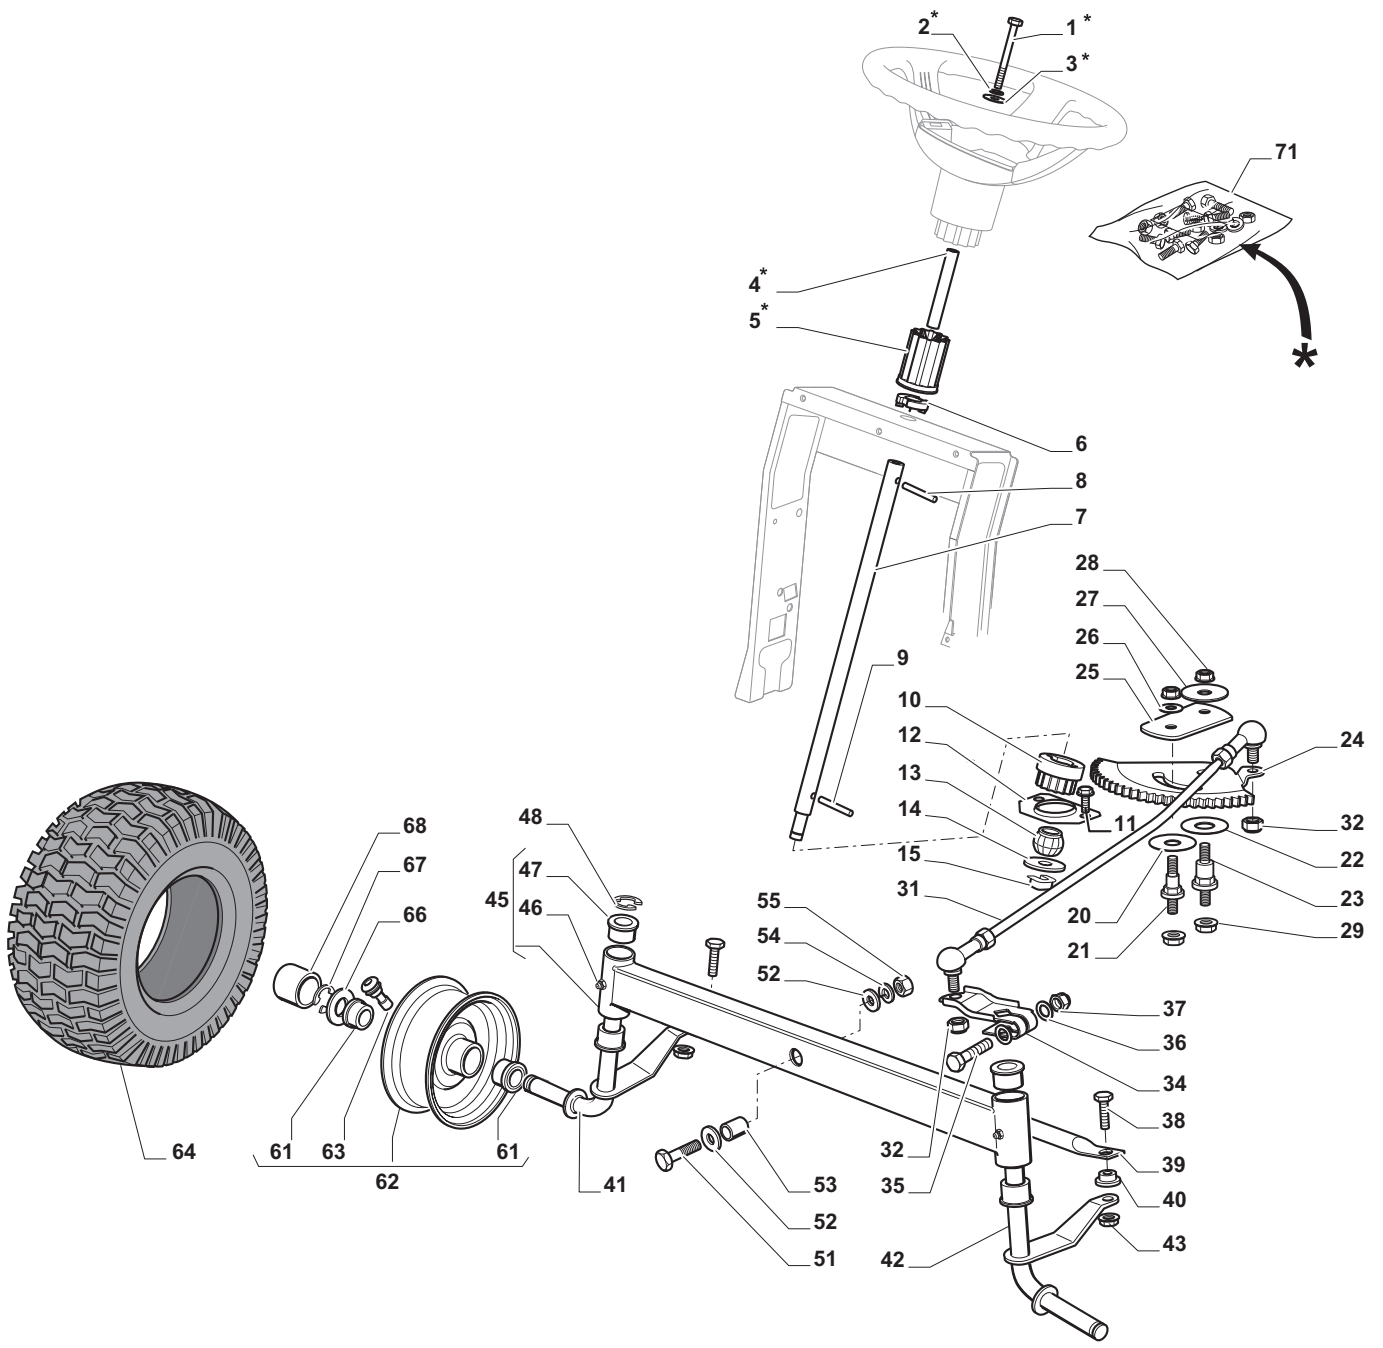

POS	CODE	Q.TY	DESCRIZIONE	DESCRIPTION	DESCRIPTION	BESCHREIBUNG
1	12692050/0	1	Vite	Screw	Vis	Schraube
2	12540260/0	1	Rondella	Washer	Rondelle	Scheibe
3	12523070/0	1	Rondella	Washer	Rondelle	Scheibe
4	125160047/0	1	Distanziale	Spacer	Entretoise	Entfernungsstück
5	325785318/0	1	Supporto	Support	Support	Halter
6	325038008/0	1	Boccola	Bush	Douille	Büchse
7	125520007/0	1	Piantone	Steering Column	Tube De Direction	Lenkungsaeule
8	112620300/0	1	Spina	Pin	Goupille	Stift
9	12622650/0	1	Spina	Pin	Goupille	Stift
10	125570003/0	1	Pignone	Pinion	Pignon	Ritzel
11	27943051/0	2	Vite	Screw	Vis	Schraube
12	325785213/1	1	Supporto	Support	Support	Halter
13	25743000/0	1	Snodo	Joint	Joint	Gelenk
14	12521370/0	1	Rondella	Washer	Rondelle	Scheibe
15	12436030/0	1	Piastrina	Plate	Plaquette	Platteen
20	22672151/0	1	Rondella	Washer	Rondelle	Scheibe
21	125510104/0	1	Perno	Pin	Pivot	Bolzen
22	125670023/0	1	Rondella	Washer	Rondelle	Scheibe
23	125510109/0	1	Perno	Pin	Pivot	Bolzen
24	325735519/0	1	Settore	Steering Shaft	Arbre Direction	Lenkungswelle
25	325547233/0	1	Piastra	Plate	Plaque	Platte
26	12369500/0	1	Disco Elastico	Elastic Washer	Disque Elastique	Federscheibe
27	22160400/0	1	Disco Elastico	Elastic Washer	Rondelle Elastique	Federscheibe
28	12155010/0	2	Dado	Nut	Ecrou	Mutter
29	12154210/0	2	Dado	Nut	Ecrou	Mutter
31	382000566/1	1	Asta Comando Sterzo	Steering Rod	Barre De Direction	Lenkungsstab
32	12156602/0	2	Dado	Nut	Ecrou	Mutter
34	325318243/0	1	Leva Comando	Lever	Levier	Hebel
35	12692390/0	1	Vite	Screw	Vis	Schraube
36	12521360/0	2	Rondella	Washer	Rondelle	Scheibe
37	12156602/0	1	Dado	Nut	Ecrou	Mutter
38	125510103/0	2	Perno	Pin	Pivot	Bolzen
39	325840029/0	1	Tirante Colleg. Fuselli	Tie Rod	Tirant	Spannstange
40	325038007/0	2	Boccola	Bush	Douille	Büchse
41	382230369/0	1	Fusello Destro,(13inch)	Right Stub Axle,(13inch)	Fuseau Droite ,(13inch)	Rechter Achsschenkel ,(13inch)
41	382230373/0	1	Fusello Destro,(15inch)	Right Stub Axle,(15inch)	Fuseau Droite ,(15inch)	Rechter Achsschenkel ,(15inch)
42	382230371/0	1	Fusello Sinistro ,(13inch)	Left Stub Axle,(13inch)	Fuseau Gauche ,(13inch)	Linker Achsschenkel ,(13inch)
42	382230375/0	1	Fusello Sinistro ,(15inch)	Left Stub Axle,(15inch)	Fuseau Gauche ,(15inch)	Linker Achsschenkel ,(15inch)
43	12155000/0	2	Dado	Nut	Ecrou	Mutter
45	382034030/0	1	Bilanciere Con Boccola Ed Ingrassatore	Equalizer With Bush And Lubricator	Balancier Avec Douille Et Graisseur	Kipphebel Mit Büchse Und Fettbüchse
46	12379511/0	2	Ingrassatore	Grease Dispenser	Graisseur	Fettbüchse
47	25034002/1	4	Boccola	Bush	Douille	Büchse
48	12001010/0	1	Anello Elastico	Snap Ring	Anneau Ressort	Sprengring
51	12692695/0	1	Vite	Screw	Vis	Schraube
52	12523100/0	2	Rondella	Washer	Rondelle	Scheibe
53	25160016/0	1	Distanziale	Spacer	Entretoise	Entfernungsstück
54	12587100/0	1	Grower	Grower	Grower	Grower
55	12295300/0	1	Dado	Nut	Ecrou	Mutter
61	25122200/2	4	Cuscinetto	Bearing	Roulement	Lager
62	182000598/0	2	Cerchio Ruota	Rimm	Bandage Roue	Vorderrad Felger
63	25950000/0	2	Valvola	Valve	Soupape	Ventil
64	125590014/0	2	Pneumatico ,(13inch)	Tire ,(13inch)	Pneu ,(13inch)	Reifen ,(13inch)
64	127590066/0	2	Pneumatico ,(15inch)	Tire ,(15inch)	Pneu ,(15inch)	Reifen ,(15inch)
66	25670005/1	2	Rosetta	Washer	Rondelle	Scheibe
67	12001010/0	2	Anello Elastico	Snap Ring	Anneau Ressort	Sprengring
68	322110233/0	2	Coprimozzo	Hub Cover	Couvre Moyeu	Nabendeckel
70	382180124/0	1	Dotazione Viteria	Screws Outfit	Ensemble Des Vis	Schraubenausrüstung