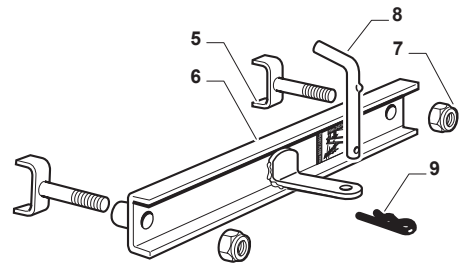

N.	CODE	Q.TY	DESCRIPTION	DESCRIPTION
1	382869038/0	1	Protection Silencieux	Muffler Protection
2	125943008/0	4	Vis	Screw
5	382650211/0	2	Renforcement	Stiffening
6	382033111/0	1	Barre	Rod
7	12155000/0	2	Ecrou	Nut
8	25510021/1	1	Pivot	Pin
9	24487999/0	1	Goupille	Cotter Pin
11	325140099/0	1	Deflecteur	Deflector
12	125510111/0	1	Pivot	Pin
13	24487998/0	1	Goupille	Cotter Pin