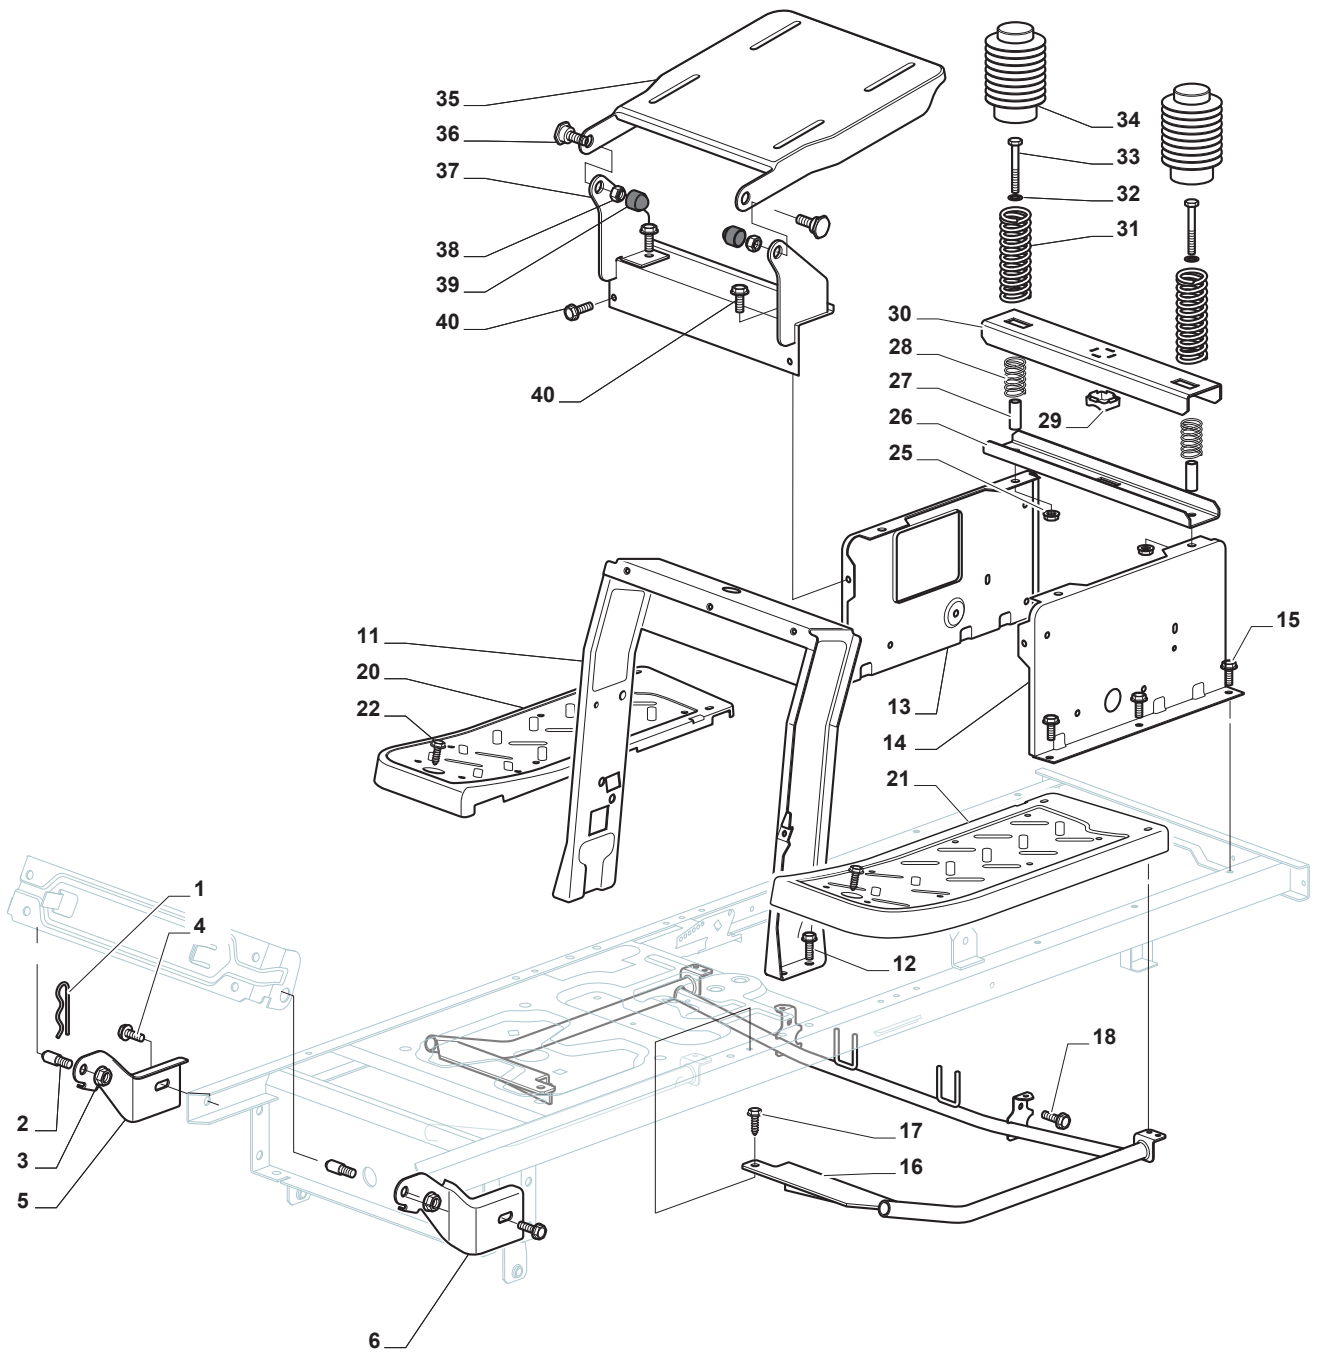

N.	CODE	Q.TY	DESCRIPTION	DESCRIPTION
1	24487998/0	1	Goupille	Cotter Pin
2	25510079/0	2	Pivot	Pin
3	12154210/0	2	Ecrou	Nut
4	12735599/0	2	Vis	Screw
5	325547225/0	1	Plaque Droite	Right Plate
6	325547227/0	1	Plaque Gauche	Left Plate
11	382785169/1	1	Support Tube De Directiontube De Direction	Steering Column Support
12	125943009/0	4	Vis	Screw
13	325785331/1	1	Support Siege Droite	Right Seat Support
14	325785333/1	1	Support Siege Gauche	Left Seat Support
15	125943009/0	6	Vis	Screw
16	382785179/0	1	Support Marchepied	Footboard Support
17	125943009/0	2	Vis	Screw
18	125943009/0	2	Vis	Screw
20	325500041/1	1	Marchepied Droite	Right Footboard
21	325500043/1	1	Marchepied Gauche	Left Footboard
22	12735599/0	2	Vis	Screw
25	12293201/0	2	Ecrou	Nut
26	325820109/1	1	Support Siege	Seat Support
27	125160048/0	2	Entretoise	Spacer
28	125430263/0	2	Ressort	Spring
29	325060038/0	1	Came	Cam
30	325820105/1	1	Support	Support
31	125430264/0	2	Ressort	Spring
32	12521350/0	2	Rondelle	Washer
33	12691400/0	2	Vis	Screw
34	325122002/0	2	Protecteur	Hood
35	382547061/0	1	Plaque	Plate
36	22524970/2	2	Pivot	Pin
37	382820151/0	1	Support Siege	Seat Support
38	12155010/0	2	Ecrou	Nut
39	118203854/0	2	Capuchon	Protection
40	125943009/0	4	Vis	Screw