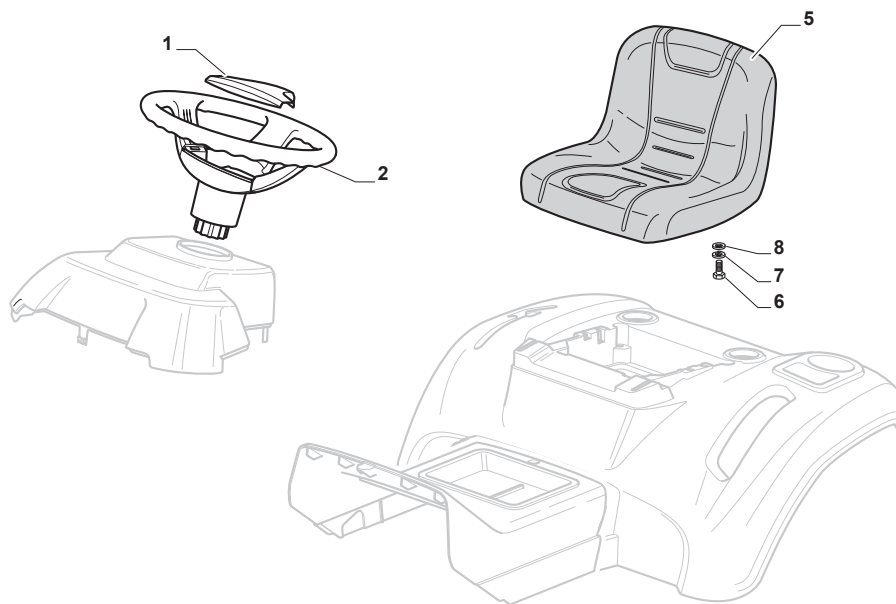

N.	CODE	Q.TY	DESCRIPION	DESCRIPION
1	325580503/0	1	Plaque Volant	Steering Plate
2	325961219/0	1	Volant	Steering Wheel
5	125722472/0	1	Siege	Seat
6	12792611/0	4	Vis	Screw
7	12540260/0	4	Rondelle	Washer
8	12523060/0	4	Rondelle	Washer