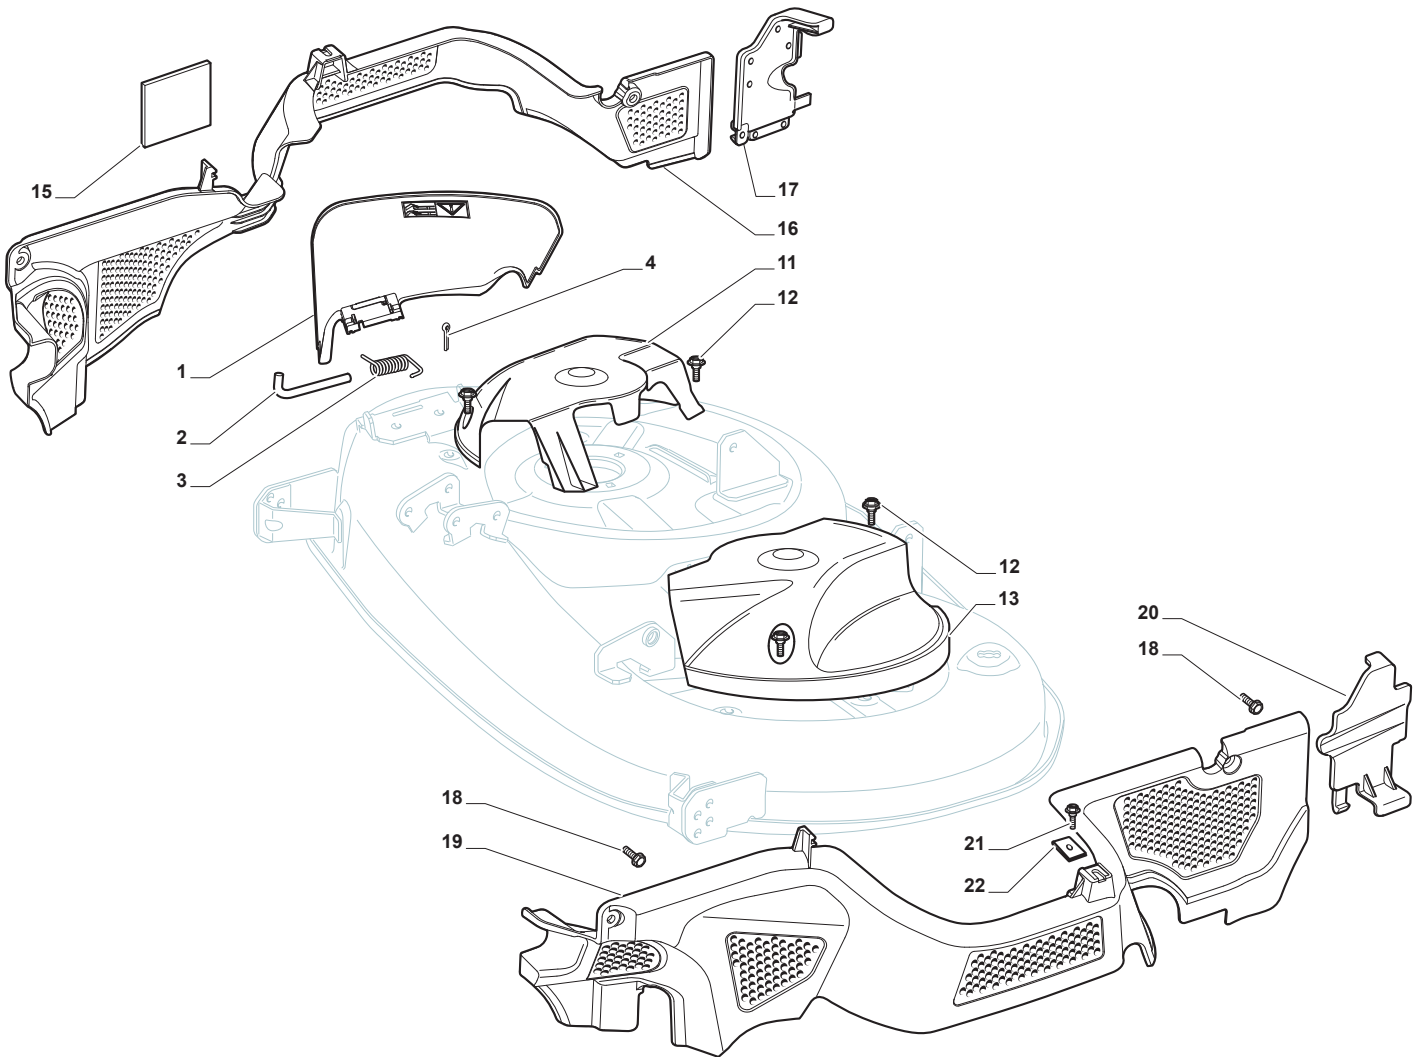

N.	CODE	Q.TY	DESCRIPTION	DESCRIPTION
1	325600077/1	1	Protection En Sortie	Exit Protection
2	25510073/0	1	Pivot	Pin
3	125430242/1	1	Ressort	Spring
4	12141418/0	1	Goupille	Cotter Pin
11	325600078/0	1	Carter	Case
12	125943006/0	4	Vis	Screw
13	325600079/0	1	Carter	Case
15	325600084/0	1	Protection	Guard
16	325060154/0	1	Carter	Case
17	325600082/0	1	Protection	Guard
18	125943011/0	4	Vis	Screw
19	325060155/0	1	Carter	Case
20	325600083/0	1	Protection	Guard
21	27943051/0	2	Vis	Screw
22	112437506/0	2	Plaque	Plate