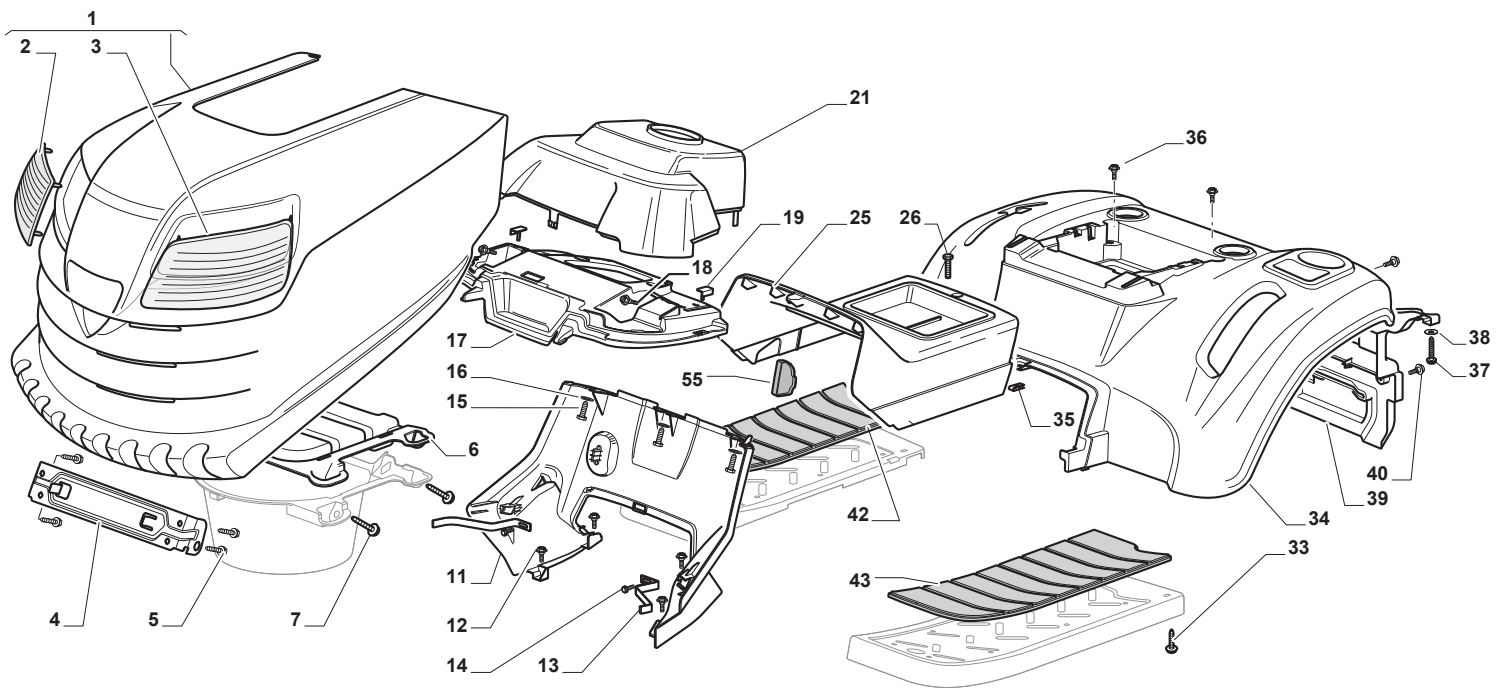

N.	CODE	Q.TY	DESCRIPTION	DESCRIPTION
1	382076954/0	1	Capot Rouge	Engine Hood Red
2	325410887/0	1	Panneau Droite	Right Grill
3	325410888/0	1	Panneau Gauche	Left Grill
4	325785317/0	1	Support Capot	Engine Hood Support
5	12735403/0	4	Vis	Screw
6	325263302/1	1	Grille D'Aspiration	Air Intake Grill
7	112728692/0	4	Vis	Screw
11	325785298/0	1	Support Tableau	Dashboard Support
12	125943010/0	4	Vis	Screw
13	325270325/0	2	Guide	Guide
14	12735599/0	2	Vis	Screw
15	112735406/0	3	Vis	Screw
16	12523040/0	3	Rondelle	Washer
17	325120202/1	1	Tableau De Bord	Dashboard
18	125943010/0	2	Vis	Screw
19	325260003/0	2	Protection	Grommet
21	325120203/0	1	Couvercle	Cover
25	325110383/1	1	Couvre, Rouge	Cover, Red
26	125943010/0	1	Vis	Screw
33	112735406/0	4	Vis	Screw
34	325110382/0	1	Couvre-Roues, Rouge	Wheels Cover, Red
35	112437506/0	1	Plaque	Plate
36	125943010/0	2	Vis	Screw
37	112735406/0	2	Vis	Screw
38	12523040/0	2	Rondelle	Washer
39	325547208/1	1	Plaque	Plate
40	125943010/0	2	Vis	Screw
42	325110384/0	1	Couvre Marchepied Dro.	Right Footboardcover
43	325110385/0	1	Couvre Marchepied Gau.	Left Footboard Cover
55	325207191/0	1	Plaque	Plate