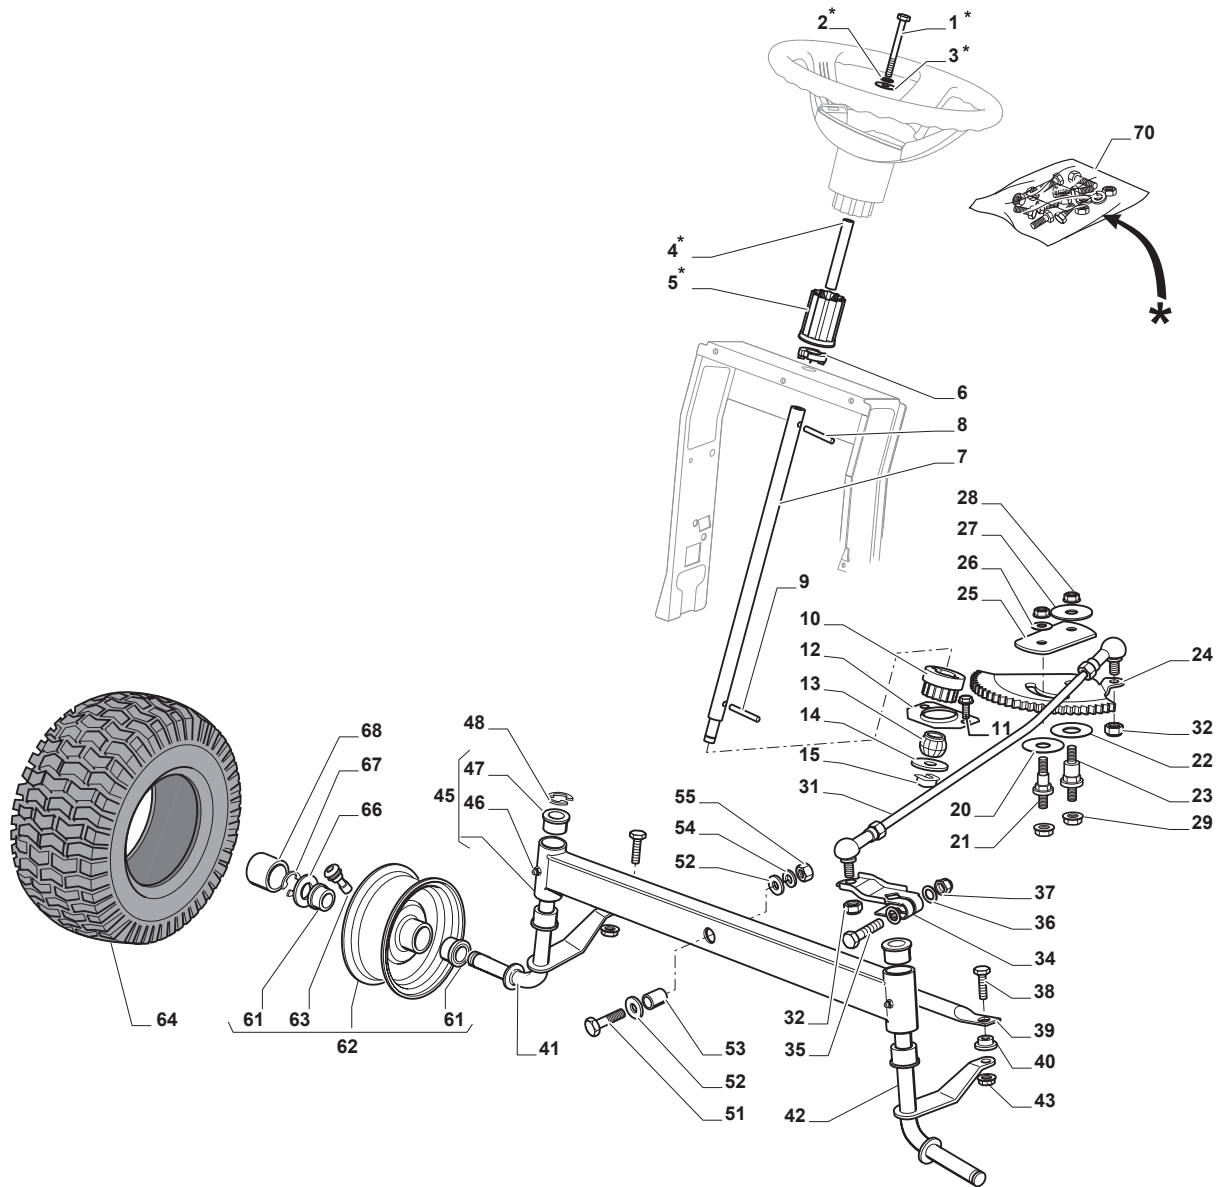

Fig.	Q.ty	Part No	Description	Notes
1	1	112692050/0	Screw	
2	1	112540260/0	Grower	
3	1	112523070/0	Washer	
4	1	125160047/0	Spacer	
5	1	325785318/0	Support	
6	1	325038008/0	Bushing	
7	1	125520007/0	Steering Column	
8	1	112620300/0	Spring	
9	1	112622650/0	Dowel pin	
10	1	125570003/0	Pinion	
11	2	127943051/0	Screw	
12	1	325785213/1	Support	
13	1	325743000/0	Joint	
14	1	112521370/0	Washer	
15	1	112436030/0	Plate	
20	1	322672151/0	Antifriction Washer	
21	1	125510104/0	Pin	
22	1	125670023/0	Washer	
23	1	125510109/0	Pin	
24	1	325735519/0	Steering Sector	
25	1	325547233/0	Plate	
26	1	112369500/0	Elastic Washer	
27	1	122160400/0	Elastic Disc	
28	2	112155010/0	Nut	
29	2	112154210/0	Nut	
31	1	382000566/1	Steering Rod	
32	2	112156602/0	Nut	
34	1	325318243/0	Lever	
35	1	112692390/0	Screw	
36	2	112521360/0	Washer	
37	1	112156602/0	Nut	
38	2	125510103/0	Pin	
39	1	325840029/0	Tie Rod	
40	2	325038007/0	Bushing	
41	1	382230369/0	Right Stub Axle	13" inch
41	1	382230373/0	Right Stub Axle	15" inch
42	1	382230371/0	Left Stub Axle	13" inch
42	1	382230375/0	Left Stub Axle	15" inch
43	2	112155000/0	Nut	
45	1	382034030/0	Equalizer With Bush And Lubricator	
46	2	112379511/0	Grease Dispenser	
47	4	125034002/1	Bushing	
48	1	112001010/0	Benzing Ring	
51	1	112692695/0	Screw	
52	2	112523100/0	Washer	
53	1	125160016/1	Spacer	
54	1	112587100/0	Grower	
55	1	112295300/0	Nut	
61	4	125122200/2	Bearing	
62	2	182000598/0	Rimm	
63	2	125950000/0	Valve	