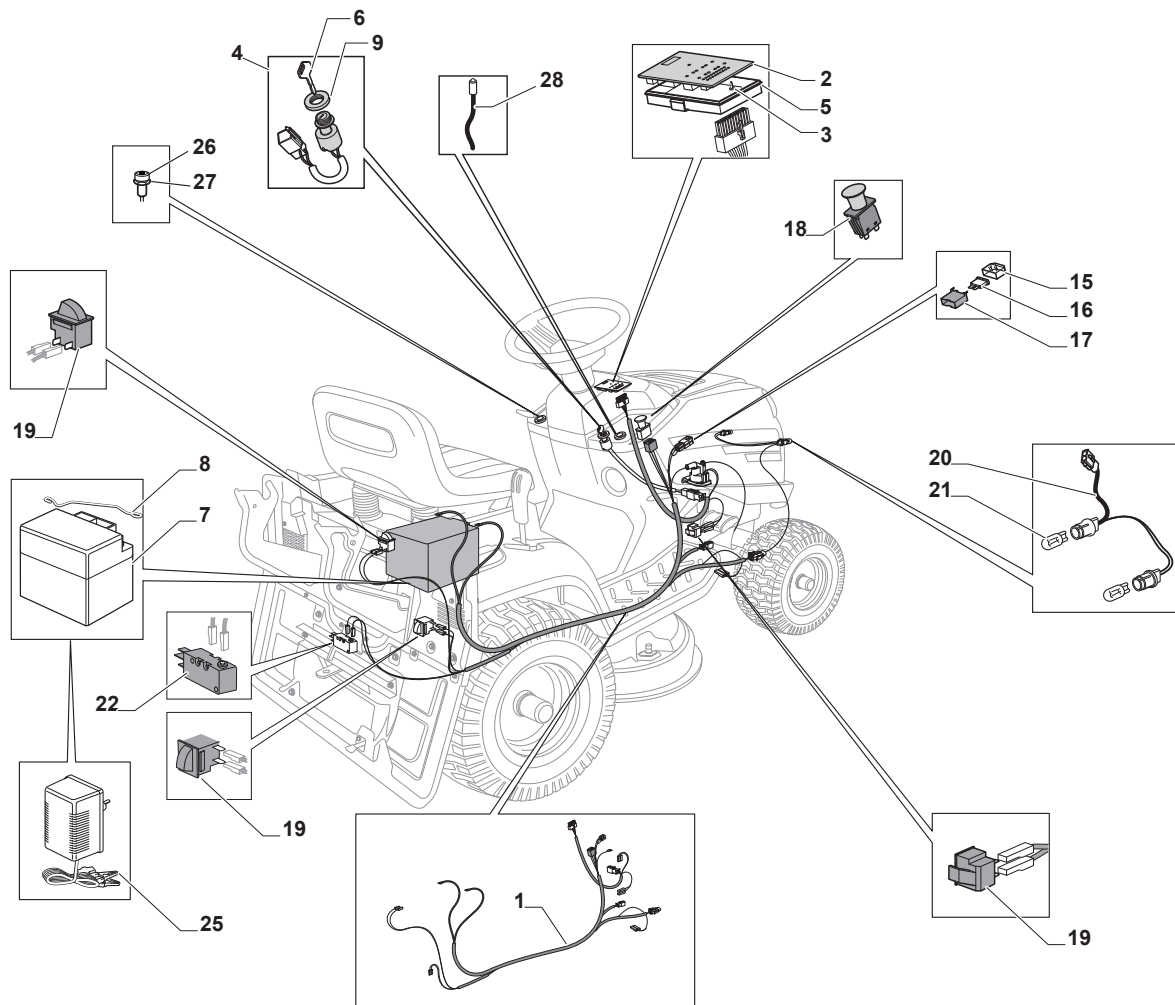

Fig.	Q.ty	Part No	Description	Notes
1	1	125795001/1	Cap	
2	4	125943010/0	Screw	
3	1	325735126/0	Fuel Tank	
4	1	118375051/1	Fair Led	
5	1	325869057/0	Connecting Tube	
6	1	112735599/0	Screw	
7	4	112735109/2	Screw	
8	1	118738227/0	Exhaust Pipe Kohler 16-18	
9	6	112540260/0	Grower	
10	2	112737450/0	Screw	
11	1	325108045/1	Conveyor	
21	2	112792611/0	Screw	
23	1	382598063/0	Muffler Protection	
24	1	182750010/0	Muffler	
25	1	112360425/0	Nut	
27	2	112540260/0	Grower	
35	1	325394531/0	Knob	
36	1	182000216/0	Accelerator	
37	1	112726389/0	Screw	
38	1	112290800/0	Nut	
39	2	112726389/0	Screw	
40	2	112540020/0	Washer	
41	2	112521310/0	Washer	
42	1	114363697/0	Label	