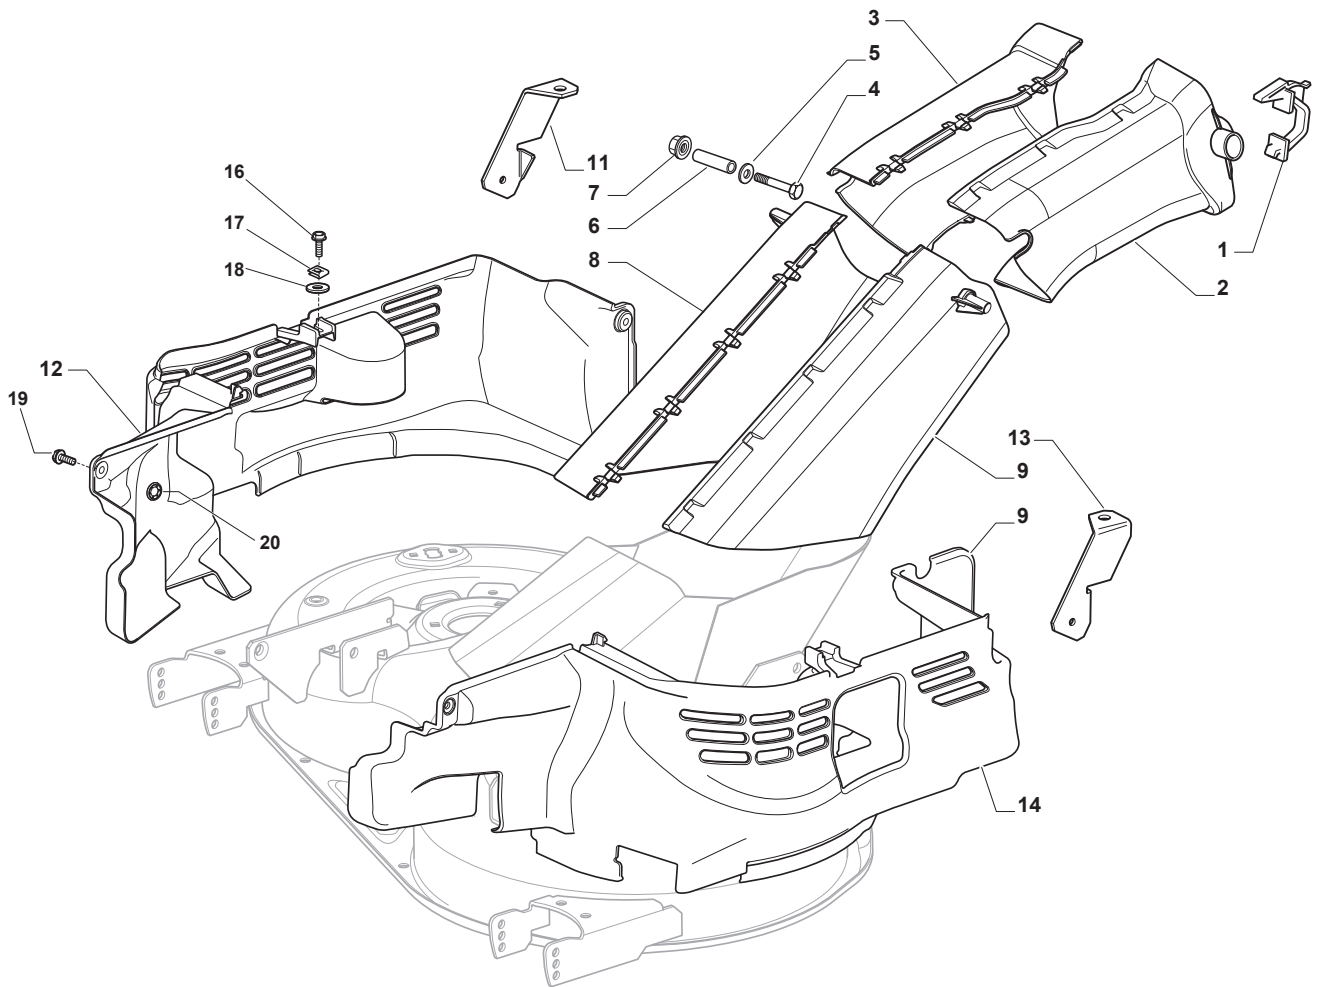

Fig.	Q.ty	Part No	Description	Notes
61	1	112735694/0	Screw	Pos. 61L
61	1	112735695/1	Screw	Pos. 61R
62	2	112523080/0	Washer	
63	2	122160400/0	Elastic Disc	
64	1	182004359/0	Left Blade, Winged	Pos. 64L - Winged
64	1	182004358/0	Right Blade, Winged	Pos. 64R - Winged
65	2	125463200/0	Blade Hub	
66	2	112139100/0	Key	
71	1	182004361/0	Left Mulching Blade	Pos. 71L - Mulching
71	1	182004360/0	Right Mulching Blade	Pos. 71R - Mulching
75	3	112791213/1	Screw	
76	1	325140108/0	Deflector	
77	4	112154510/0	Nut	
78	1	325785418/0	Support	
79	4	112523040/0	Washer	
80	1	112790781/0	Screw	