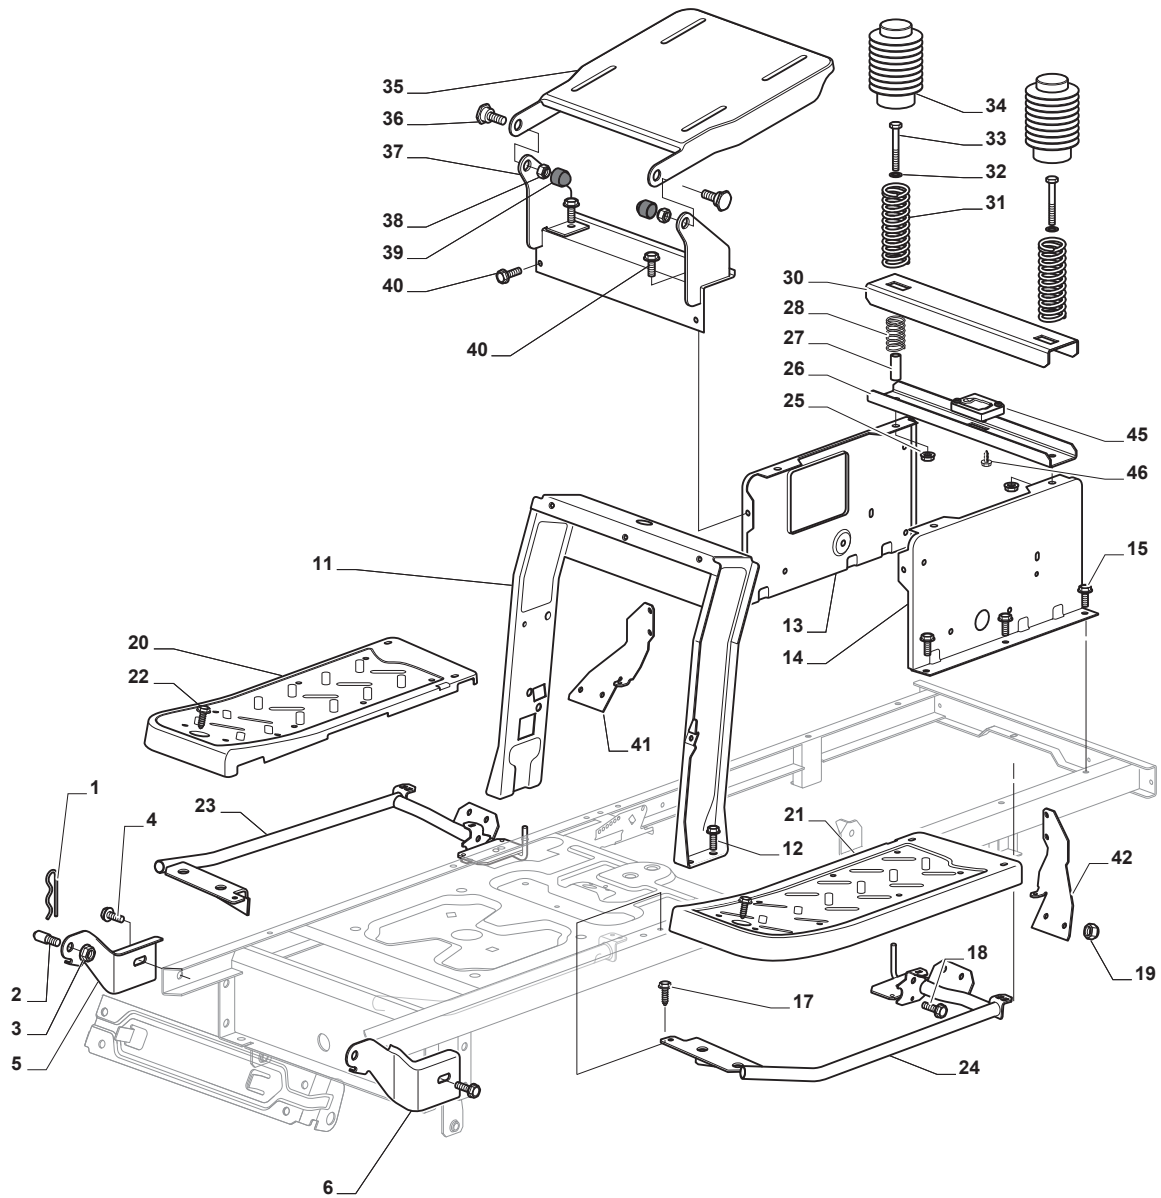

THIS INFORMATION IS NOT INTENDED FOR SALE OR RESALE, AND THIS NOTICE MUST REMAIN ON ALL COPIES.

Fig.	Q.ty	Part No	Description	Notes
1	1	124487998/0	Cotter Pin	
2	2	125510079/0	Pin	
3	6	112155000/0	Nut	
4	2	112735599/0	Screw	
5	1	325547225/0	Right Plate	
6	1	325547227/0	Left Plate	
11	1	382785169/1	Steering Column Support	
12	4	125943009/0	Screw	
13	1	325785331/1	Right Seat Support	
14	1	325785333/1	Left Seat Support	
15	6	125943009/0	Screw	
17	2	125943009/0	Screw	
18	2	125943009/0	Screw	
19	10	112155000/0	Nut	
20	1	325500041/1	Right Footboard	
21	1	325500043/1	Left Footboard	
22	2	112735599/0	Screw	
23	1	382785221/0	Footboard Support	
24	1	382785223/0	Footboard Support	
25	2	112293201/0	Nut	
26	1	325820109/1	Seat Support	
27	2	125160077/0	Spacer	
28	2	125430263/0	Spring	
30	1	325820111/0	Support	
31	2	125430264/0	Spring	
32	2	112521350/0	Washer	
33	2	112691400/0	Screw	
34	2	325122002/0	Hood	
35	1	382547061/0	Plate	
36	2	122524970/3	Pin	
37	1	382820151/0	Seat Support	
38	2	112155010/0	Nut	
39	2	118203854/0	Cap	
40	12	125943009/0	Screw	
41	1	325650155/0	Support	
42	1	325650157/0	Support	
45	1	325785379/0	Support	
46	2	112728686/0	Screw	