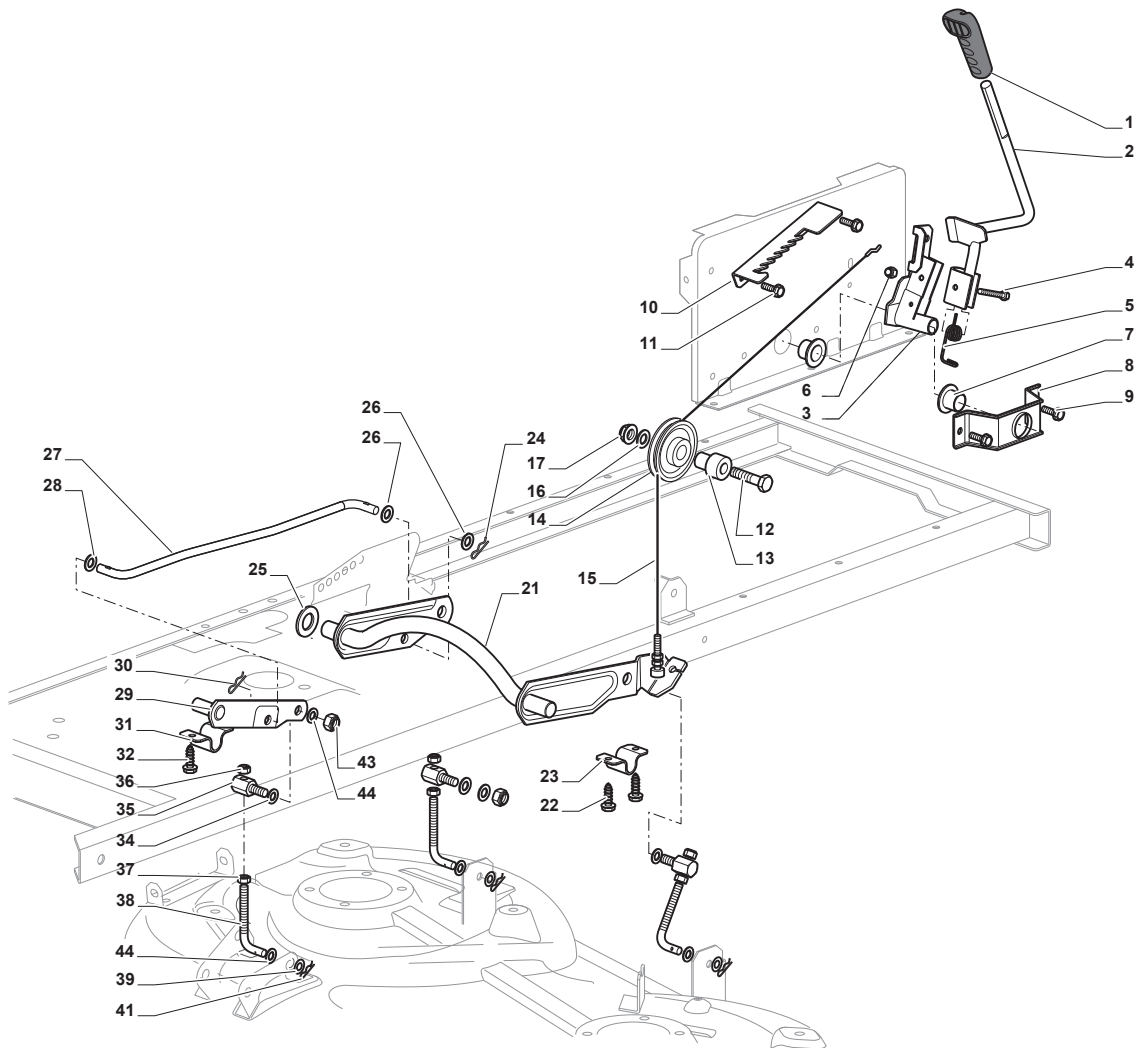

Fig.	Q.ty	Part No	Description	Notes
1	1	325394533/0	Knob	
2	1	382318255/0	Lever	
3	1	382318231/0	Axle	
4	1	112674700/0	Screw	
5	1	125430261/0	Spring	
6	1	112154510/0	Nut	
7	2	325038006/0	Bushing	
8	1	325785297/0	Support	
9	2	125943009/0	Screw	
10	1	325735515/0	Steering Sector	
11	2	125943009/0	Screw	
12	1	112793701/0	Screw	
13	1	125040636/1	Bushing	
14	1	125601579/0	Pulley	
15	1	382004620/0	Wire	
16	1	112523060/0	Washer	
17	1	112293201/0	Nut	
21	1	382318297/0	Axle	
22	4	112735599/0	Screw	
23	2	325547231/0	Plate	
24	1	124487997/0	Cotter Pin	
25	2	112521390/0	Washer	
26	2	325670010/0	Antifriction Washer	
27	1	125033109/0	Connecting Rod	
28	1	325670010/0	Antifriction Washer	
29	1	382318293/0	Axle	
30	1	124487997/0	Cotter Pin	
31	1	325547231/0	Plate	
32	2	112735599/0	Screw	
34	3	325670008/1	Washer	
35	3	125510107/1	Pin	
36	3	112156602/0	Nut	
37	3	112295200/0	Nut	
38	3	125840012/0	Tie Rod	
39	3	325670008/1	Washer	
41	3	124487998/0	Cotter Pin	
43	3	112156602/0	Nut	
44	6	112521360/0	Washer