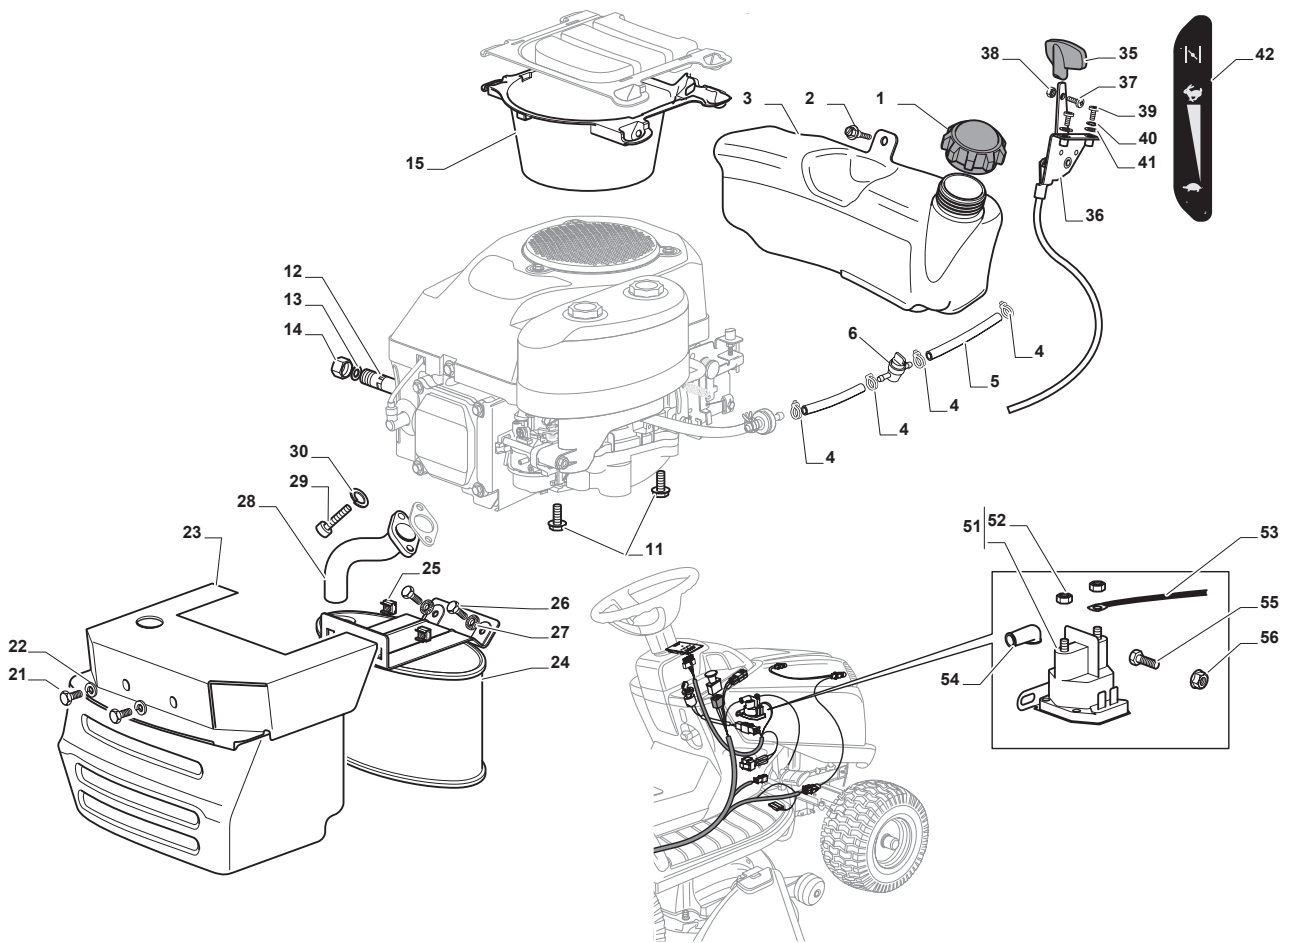

Fig.	Q.ty	Part No	Description	Notes
1	1	125795001/1	Cap	
2	4	125943006/0	Screw	
3	1	325735126/0	Fuel Tank	
4	4	118375051/1	Fair Led	
5	1	325869057/0	Connecting Tube	
6	1	118562996/0	Shut out valve	
11	4	112735108/1	Screw	
12	1	127598060/0	Oil Discharge Extension	
13	1	118401001/1	Oil Seal	
14	1	118737849/0	Plug	
15	1	325108044/1	Conveyor	
21	2	112792611/0	Screw	
22	2	112540260/0	Grower	
23	1	382598045/0	Muffler Protection	
24	1	182750010/0	Muffler	
25	2	112360425/0	Nut	
26	2	112792611/0	Screw	
27	2	112540260/0	Grower	
28	1	118738231/1	Exhaust Tube	
29	2	112737450/0	Screw	
30	2	112540260/0	Grower	
35	1	325394531/0	Knob	
36	1	182000215/0	Accelerator	
37	1	112726389/0	Screw	
38	1	112290800/0	Nut	
39	2	112726389/0	Screw	
40	2	112540020/0	Washer	
41	2	112521310/0	Washer	
42	1	114363697/0	Label	
51	1	118736111/0	Starter Relay	
52	2	112360352/0	Nut	
53	1	1134-3901-01	Solenoid	
54	1	118564864/1	Protection	
55	1	112790781/0	Screw	
56	2	112154510/0	Nut	