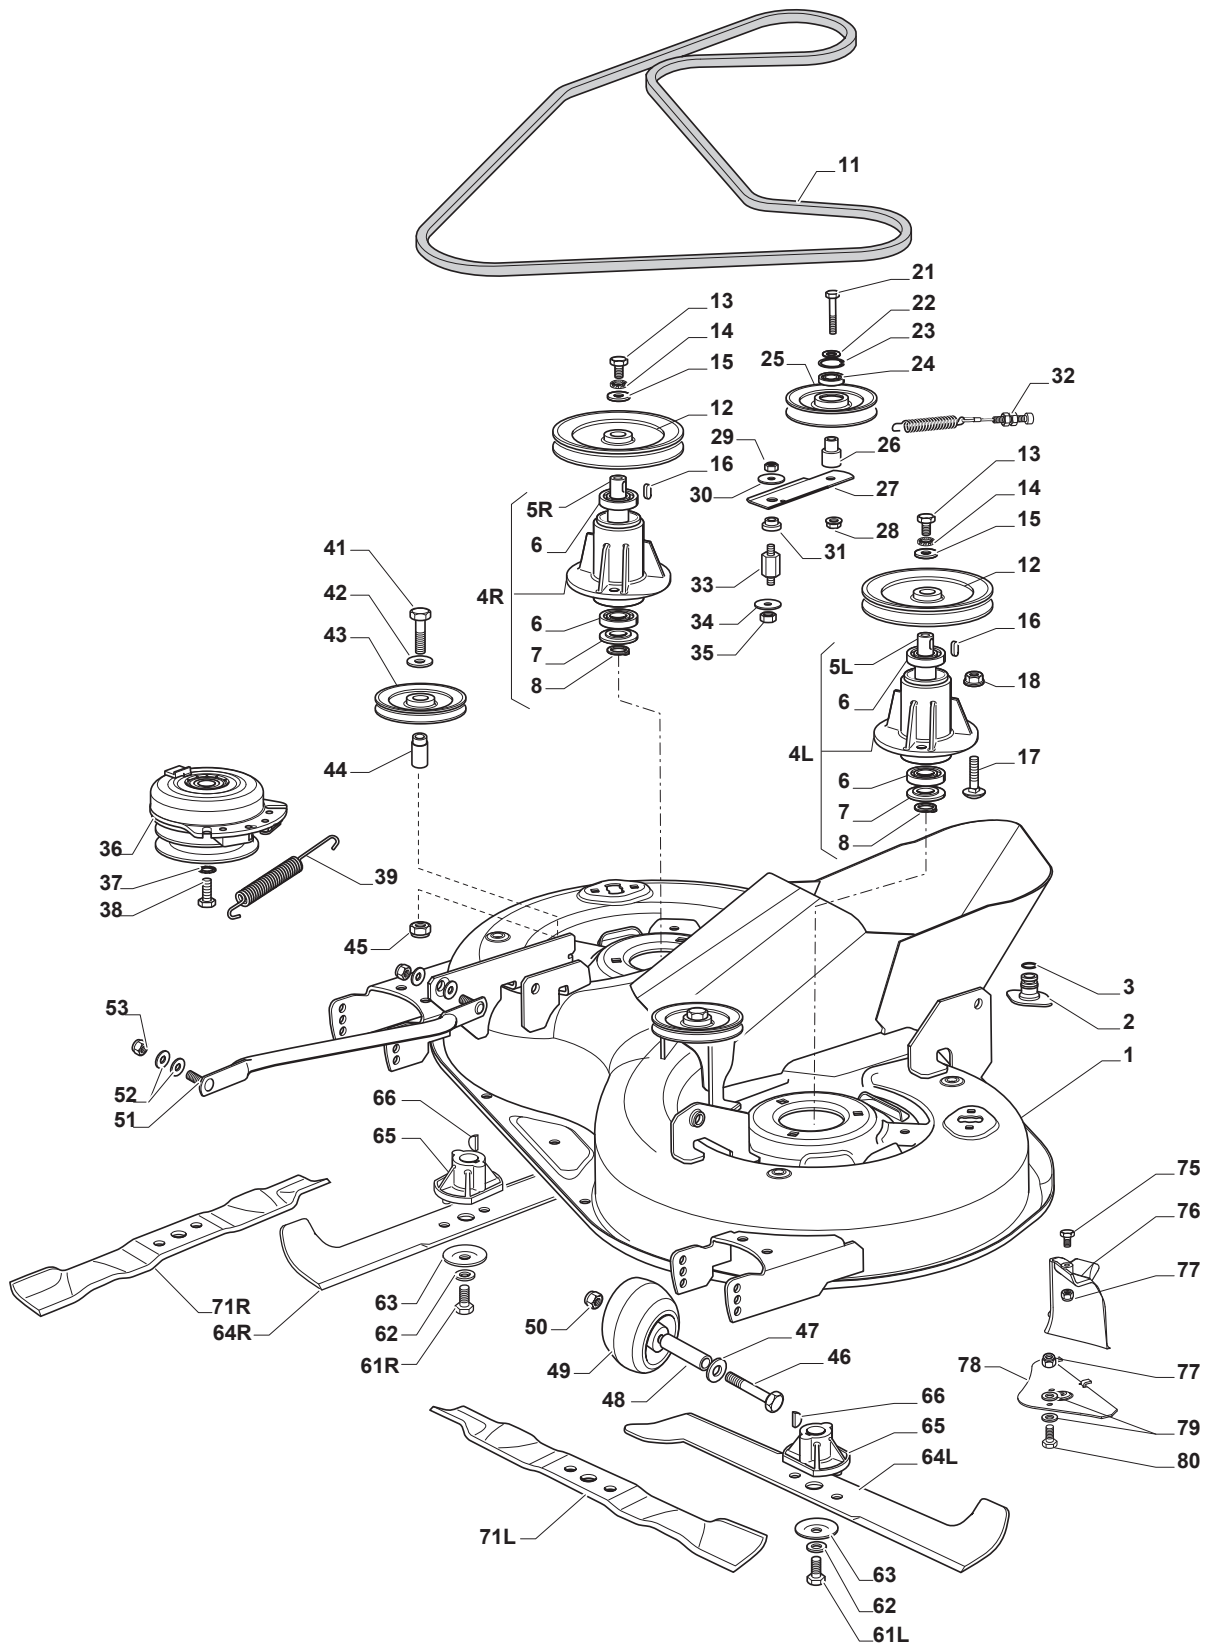

Fig.	Q.ty	Part No	Description	Notes
1	1	382564113/0	Cutting Plate Black	
1	1	382564115/0	Cutting Plate Red	
2	2	325033086/0	Water Hose Connection	
3	2	119035000/0	Or Ring	
4	1	382207204/1	Flange Assy	Pos. 4L
4	1	382207205/1	Flange Assy	Pos. 4R
5	1	125020804/0	Shaft	Pos. 5L
5	1	125020805/0	Shaft	Pos. 5R
6	4	119216040/0	Bearing	
7	2	325160501/0	Dust Cover Disc	
8	2	112609260/0	Seeger	
11	1	135061508/0	Belt	
12	2	125601585/1	Pulley	
13	2	112793102/0	Screw	
14	2	112540260/0	Grower	
15	2	125670007/0	Washer	
16	2	112139480/0	Feather	
17	6	112818690/0	Screw	
18	6	112154210/0	Nut	
21	1	112691400/0	Screw	
22	1	112524010/0	Washer	
23	1	112610800/0	Seeger	
24	1	119216048/0	Bearing	
25	1	125601595/0	Pulley	
26	1	125160052/0	Spacer	
27	1	325318289/0	Lever	
28	1	112293201/0	Nut	
29	1	112155020/0	Nut	
30	1	125670022/0	Washer	
31	1	125040635/0	Bushing	
32	1	382004618/0	Wire	
33	1	125160049/0	Spacer	
34	1	112523080/0	Washer	
35	1	112156602/0	Nut	
36	1	118399069/0	Electromagnetic Clutch	
37	1	112543000/0	Washer	
38	1	112737320/0	Screw	
39	1	125430277/0	Spring	
41	2	112691400/0	Screw	
42	2	112523060/0	Washer	
43	1	325601599/0	Pulley	
44	2	125160082/0	Spacer	
45	2	112155000/0	Nut	
46	2	112692100/0	Screw	
47	2	112523060/0	Washer	
48	2	125160072/0	Spacer	
49	2	182700005/0	Anti Scalp Wheel Ø 90	
50	2	112293201/0	Nut	
51	2	382000565/1	Equalizer Rod	
52	8	325670008/1	Washer	
53	4	112156602/0	Nut	