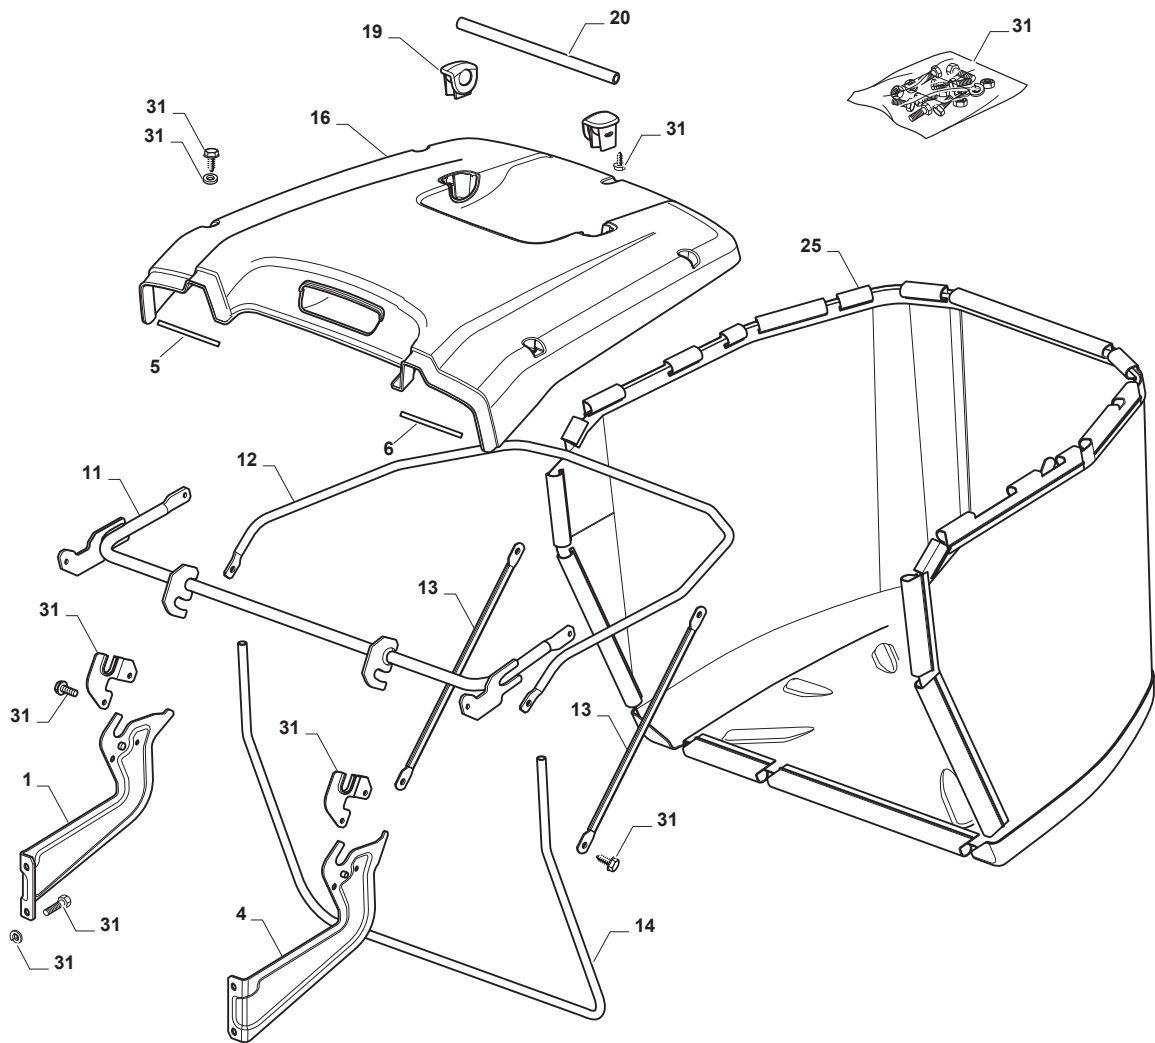

Fig.	Q.ty	Part No	Description	Notes
1	1	325785377/0	Support	
4	1	325785383/0	Support	
5	1	382800139/0	Upper Frame	
6	1	382800141/0	Front Frame	
7	2	325650149/0	Stiffening	
8	1	125394508/0	Knob	
9	1	325869087/0	Rod	
10	1	325110436/0	Black Grass-Catcher Cover	
10	1	325110447/0	Green Grass-Catcher Cover	
10	1	325110439/0	Yellow Grass-Catcher Cover	
10	1	325110434/0	White Grass-Catcher Cover	
10	1	325110479/0	Dark Red Grass-Catcher Cover	
10	1	325110431/1	Light Red Grass-Catcher Cover	
11	1	325207195/0	Handle Cover	
12	1	125270802/0	Seal	
13	1	125270803/0	Seal	
15	1	182105947/0	Grasscatcher	
21	1	382180123/0	Outfit, Screws	