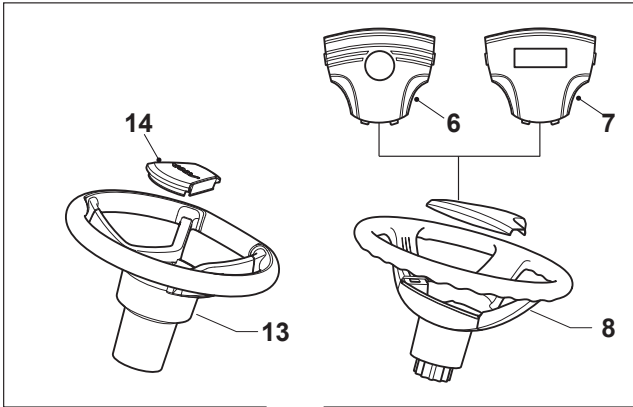

Fig.	Q.ty	Part No	Description	Notes
1	1	114361553/1	Label	
3	1	114363699/0	Label	
4	1	114361438/0	Label	
5	1	114366142/0	Label	
6	1	114363700/0	Label	
8	1	114356699/1	Label	

Fig.	Q.ty	Part No	Description	Notes
1	1	382869038/0	Muffler Protection	
2	4	125943008/0	Screw	
3	2	125160074/0	Spacer	
5	2	382650211/0	Stiffening	
6	1	382033119/0	Tow Bar Assy	
7	2	112155000/0	Nut	
8	1	125510021/1	Hitch Pin	
9	1	124487999/0	Spring Pin	
10	1	122170600/0	Spacer	
11	1	112792099/0	Screw	
12	3	112292102/0	Nut	
13	2	327546015/2	Plate	
14	1	112791400/0	Screw	
15	1	325140104/1	Deflector	
16	1	325394021/0	Handle	
17	1	125510077/0	Pin	
18	1	125430245/0	Spring	
19	1	325547320/0	Plate	
20	1	112735403/0	Screw	
21	1	325280000/1	Handgrip	
22	1	125840011/1	Tie Rod	
23	2	125253004/0	Mulch.Kit Fixing Hook	
24	2	118566112/0	Polyethylene Push Road	
25	1	325600093/0	Ejection Guard	
26	1	382869044/0	Support	
27	2	125510022/1	Pin	
28	2	124487998/0	Cotter Pin	
29	2	112689515/0	Screw	
30	2	112154510/0	Nut	
31	1	124487999/0	Spring Pin	
32	1	382180028/0	Outfit, Screws	