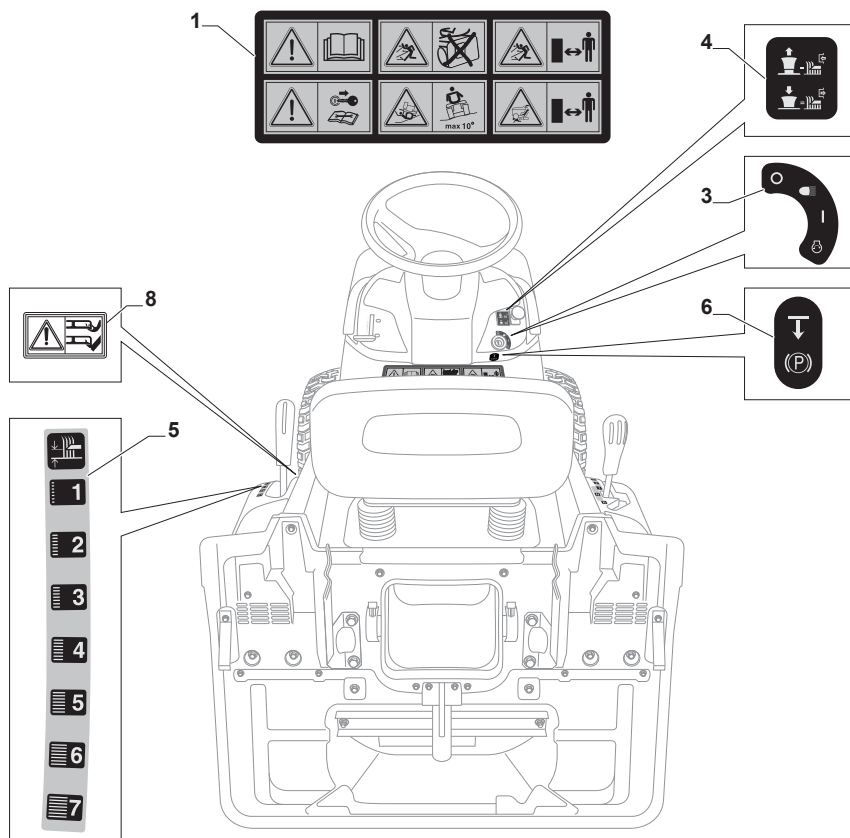

Fig.	Q.ty	Part No	Description	Notes
1	1	182040198/1	Cables Ass.Y	for B&S-GGP-Kawasaki Engine
1	1	182040212/0	Cables Ass.Y	for Honda Engine
2	1	382722444/1	Electronic Card	
3	3	112735101/0	Screw	
4	1	118450075/1	Starting Switch	
5	1	325600090/1	Card Protection	
6	1	118210023/0	Starting Key	
7	1	118120002/1	Battery	
8	1	125430265/1	Spring	
9	1	118400863/0	Screwed Ring	
15	2	133215000/0	Cover	
16	1	133340036/0	Fuse 25 A	
16	1	133340040/0	Fuse 10 A	
17	2	133500007/0	Fuse Carrier	
18	1	118450074/0	Clutch Switch	
19	3	119410613/0	Microswitch	
20	1	182040186/0	Cable	for Lamp Version
20	1	182040191/0	Cables Ass.Y	for LED Version
21	2	118459100/0	Lamp For Lights	
22	1	119410605/1	Microswitch	
25	1	182180090/0	Battery Charger 12V 1A - CE Plug	CE Plug
25	1	182180091/0	Battery Charger 12V 1A - UK Plug	UK Plug
26	1	325605003/0	Button	
27	2	325256250/0	Screwed Ring	
28	1	182040174/0	Led Wiring Assy	

Fig.	Q.ty	Part No	Description	Notes
1	1	114361553/1	Label	
3	1	114363699/0	Label	
4	1	114361438/0	Label	
5	1	114366142/0	Label	
6	1	114363700/0	Label	
8	1	114356699/1	Label	

Fig.	Q.ty	Part No	Description	Notes
1	1	382869038/0	Muffler Protection	
2	4	125943008/0	Screw	
3	2	125160074/0	Spacer	
5	2	382650211/0	Stiffening	
6	1	382033119/0	Tow Bar Assy	
7	2	112155000/0	Nut	
8	1	125510021/1	Hitch Pin	
9	1	124487999/0	Spring Pin	
10	1	122170600/0	Spacer	
11	1	112792099/0	Screw	
12	3	112292102/0	Nut	
13	2	327546015/2	Plate	
14	1	112791400/0	Screw	
15	1	325140104/1	Deflector	
16	1	325394021/0	Handle	
17	1	125510077/0	Pin	
18	1	125430245/0	Spring	
19	1	325547320/0	Plate	
20	1	112735403/0	Screw	
21	1	325280000/1	Handgrip	
22	1	125840011/1	Tie Rod	
23	2	125253004/0	Mulch.Kit Fixing Hook	
24	2	118566112/0	Polyethylene Push Road	
25	1	325600093/0	Ejection Guard	
26	1	382869044/0	Support	
27	2	125510022/1	Pin	
28	2	124487998/0	Cotter Pin	
29	2	112689515/0	Screw	
30	2	112154510/0	Nut	
31	1	124487999/0	Spring Pin	
32	1	382180028/0	Outfit, Screws	