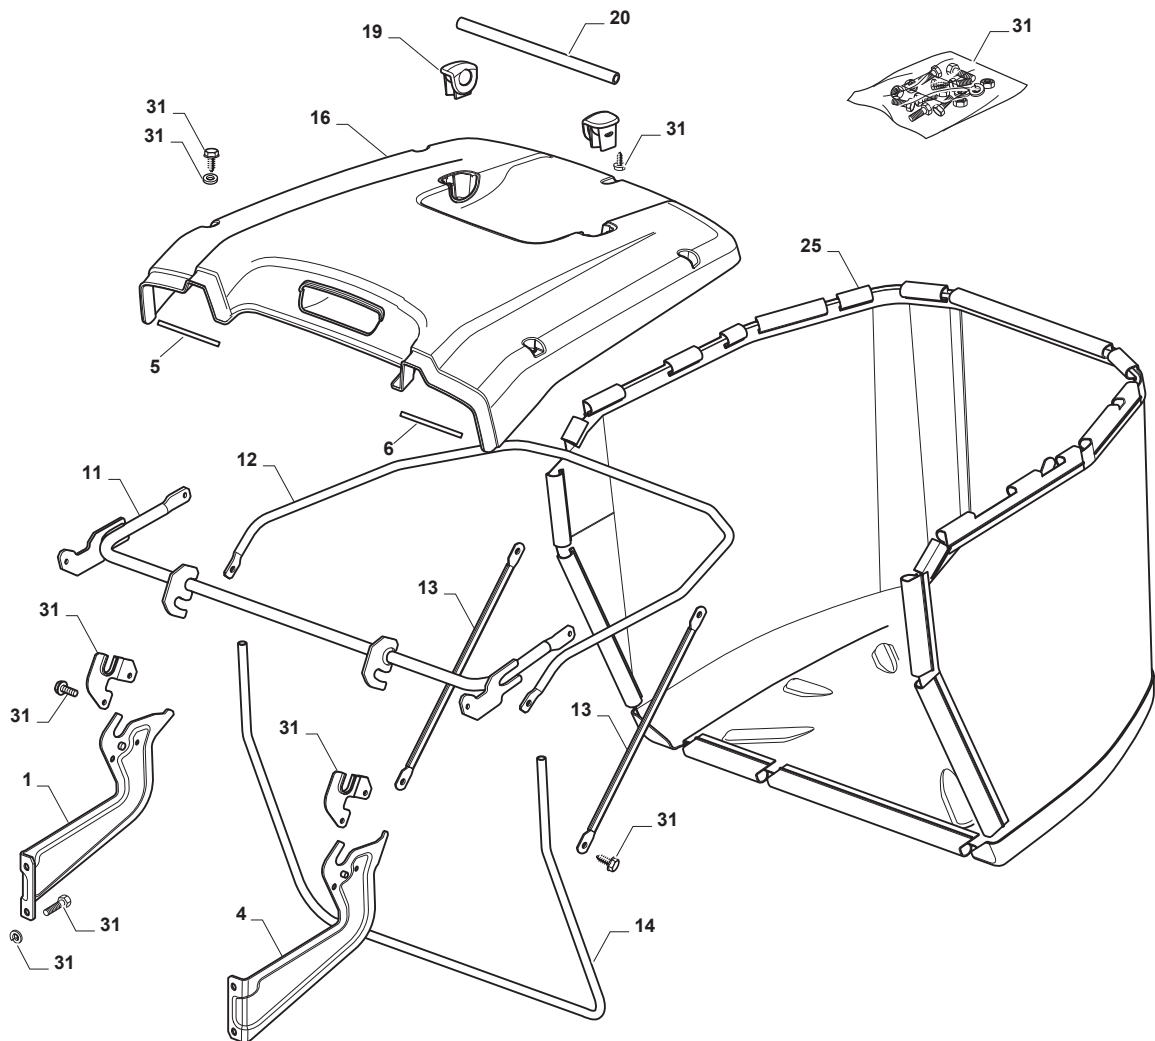

MPS 84 HYDRO

Ride-on 84 cm Grasscatcher Low End

Issue 6 - 2017

Fig.	Q.ty	Part No	Description	Notes
1	1	325785377/0	Support	
4	1	325785383/0	Support	
11	1	382800147/0	Upper Frame	
12	1	125270802/0	Seal	
13	2	125270803/0	Seal	
14	1	382800143/0	Front Frame	
16	1	325110437/0	Black Grass-Catcher Cover	
19	2	325785417/0	Support	
20	1	325394538/0	Handle	
25	1	182105942/0	Grasscatcher	
31	1	382180122/0	Screw