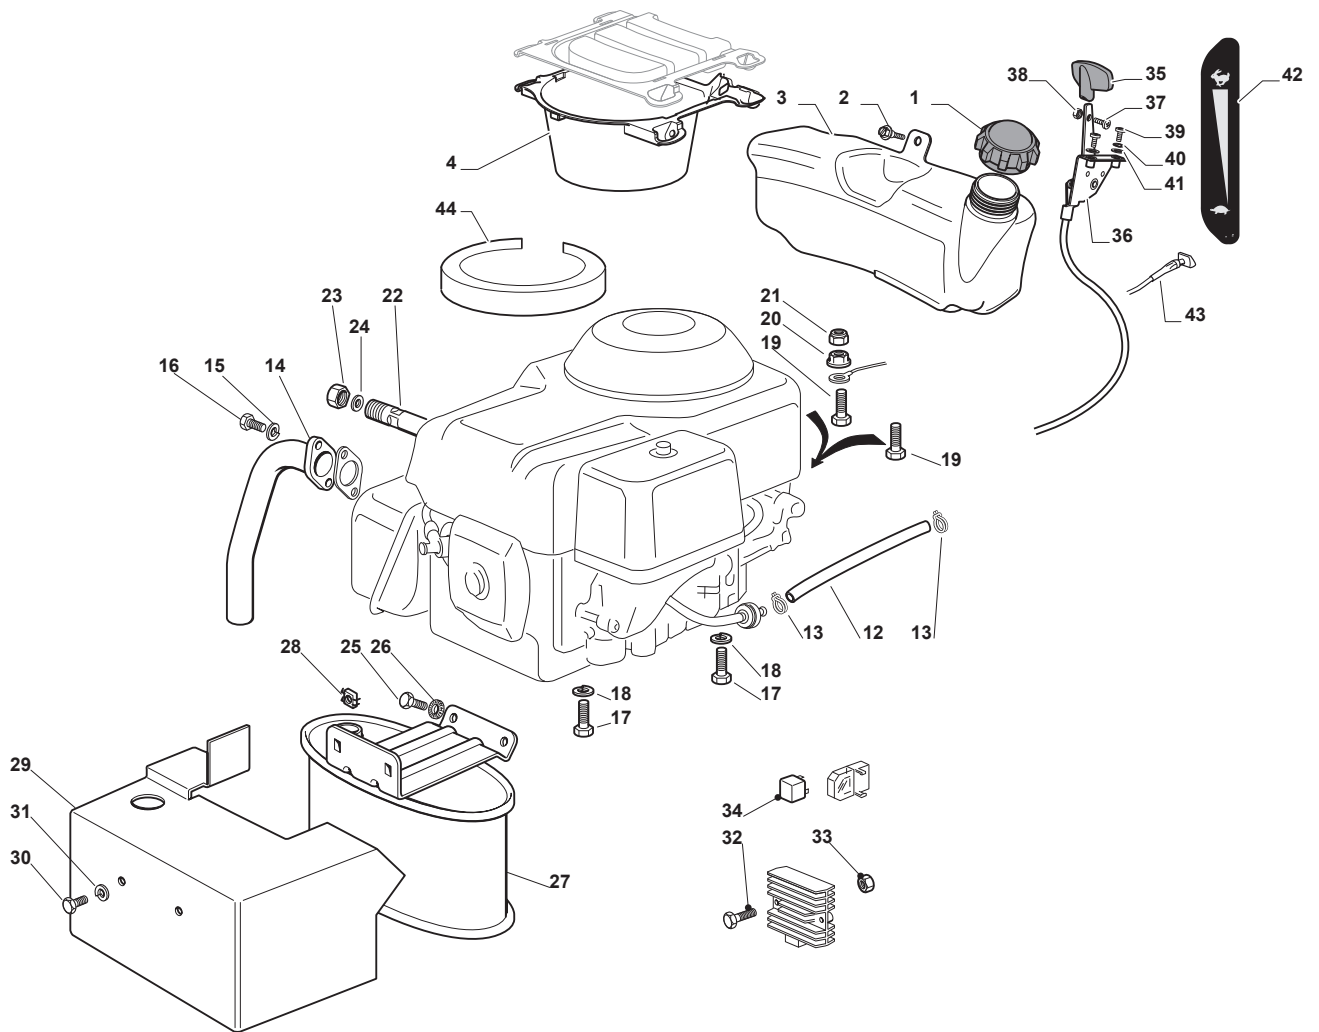

Fig.	Q.ty	Part No	Description	Notes
1	1	125795001/1	Cap	
2	4	125943010/0	Screw	
3	1	325735126/0	Fuel Tank	
4	2	118375051/1	Fair Led	
5	1	325869057/0	Connecting Tube	
6	4	112735108/1	Screw	
7	4	112154210/0	Nut	
8	1	112735599/0	Screw	
9	1	112540260/0	Grower	
12	1	125598052/0	Oil Discharge Extension	
13	1	118401001/1	Oil Seal	
14	1	118737849/0	Plug	
15	1	325108045/1	Conveyor	
21	2	112792611/0	Screw	
22	2	112540260/0	Grower	
23	1	382598049/0	Muffler Protection	
24	1	182750003/0	Muffler Assy	
25	2	112360425/0	Nut	
26	2	112792611/0	Screw	
27	2	112540260/0	Grower	
28	1	118738221/0	Exhaust Tube Right	
29	1	118738222/0	Right Exhaust Connection	
35	1	325394531/0	Knob	
36	1	182000217/0	Accelerator	
37	1	112726389/0	Screw	
38	1	112290800/0	Nut	
39	2	112726389/0	Screw	
40	2	112540020/0	Washer	
41	2	112521310/0	Washer	
42	1	114364617/0	Label	
43	1	125090006/0	Choke Control	
44	1	125730023/0	Intake Separator	