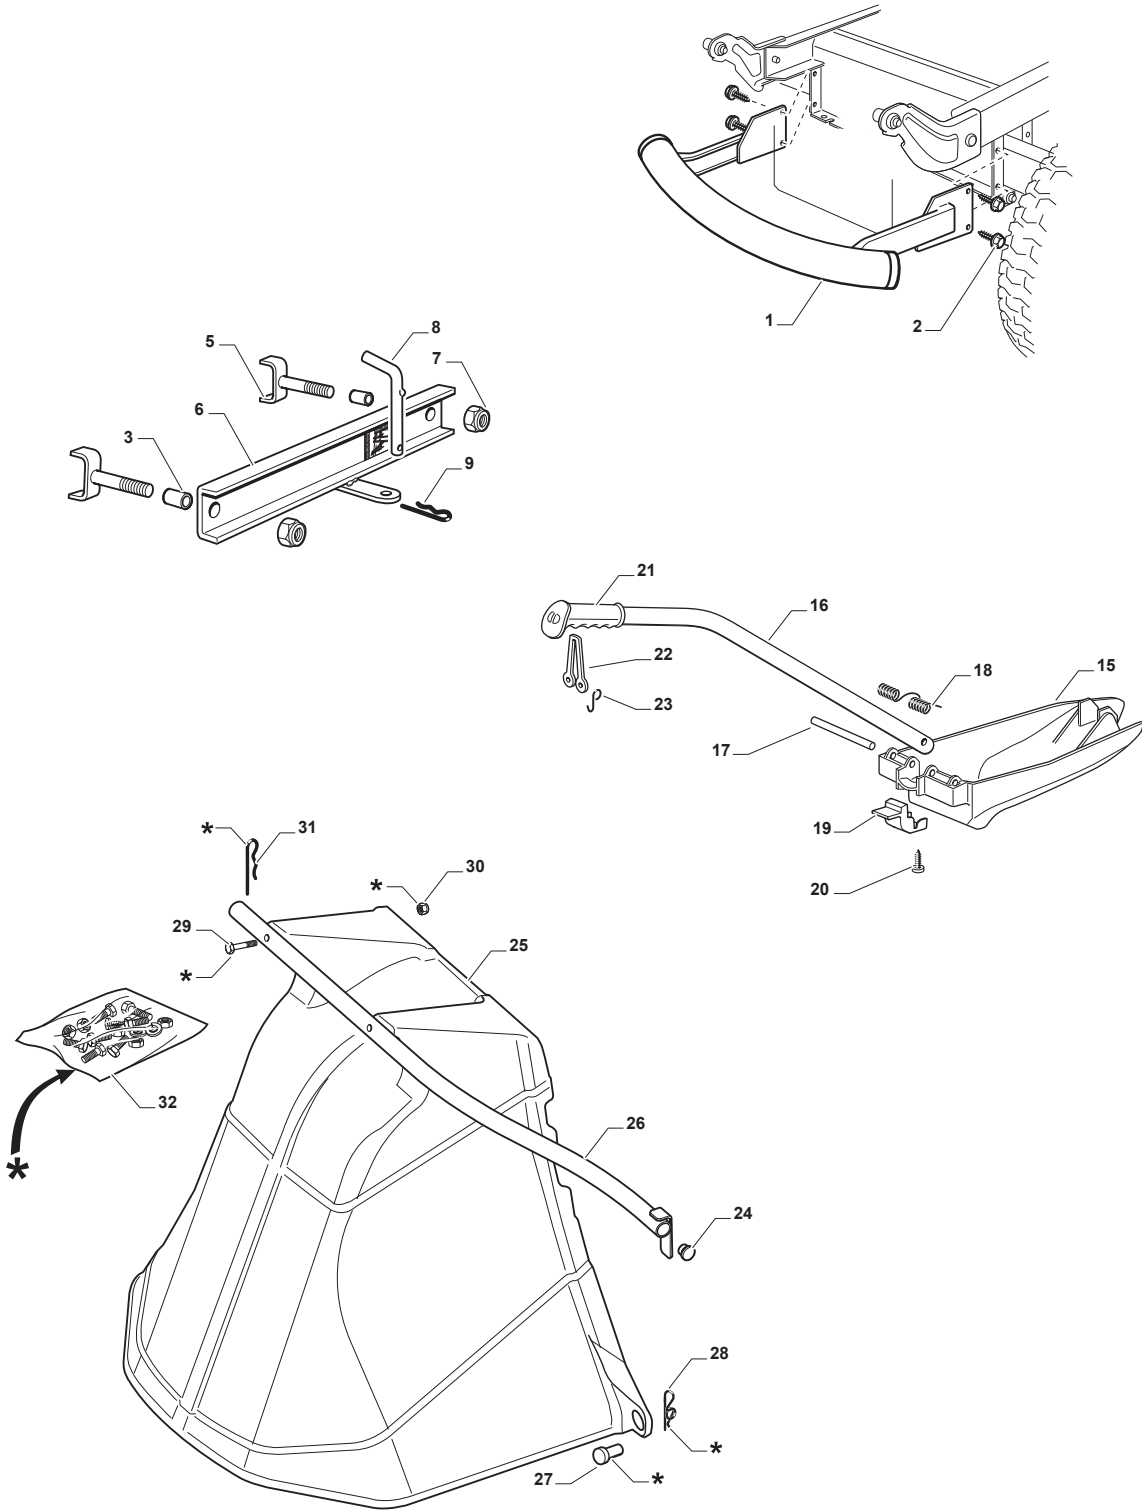

MPS 84 HYDRO

Ride-on 84 cm Labels

Issue 6 - 2017

Fig.	Q.ty	Part No	Description	Notes
1	1	114361553/1	Label	
3	1	114363699/0	Label	
4	1	114361438/0	Label	
5	1	114366142/0	Label	
6	1	114363700/0	Label	
8	1	114356699/1	Label	

Fig.	Q.ty	Part No	Description	Notes
1	1	125722472/0	Seat	
2	1	125722463/0	Seat	
3	1	125722453/1	Seat	
4	1	125722471/0	Seat	
5	1	125722456/0	Seat	
6	1	325580503/0	Steering Plate Cover	
7	1	325580504/0	Steering Plate Cover	
8	1	325961219/0	Steering Wheel	
9	4	112792611/0	Screw	
10	4	112540260/0	Grower	
11	4	112523060/0	Washer	
12	1	125722477/0	Seat	
13	1	325961221/1	Steering wheel	
14	1	325580508/0	Steering Plate Cover	