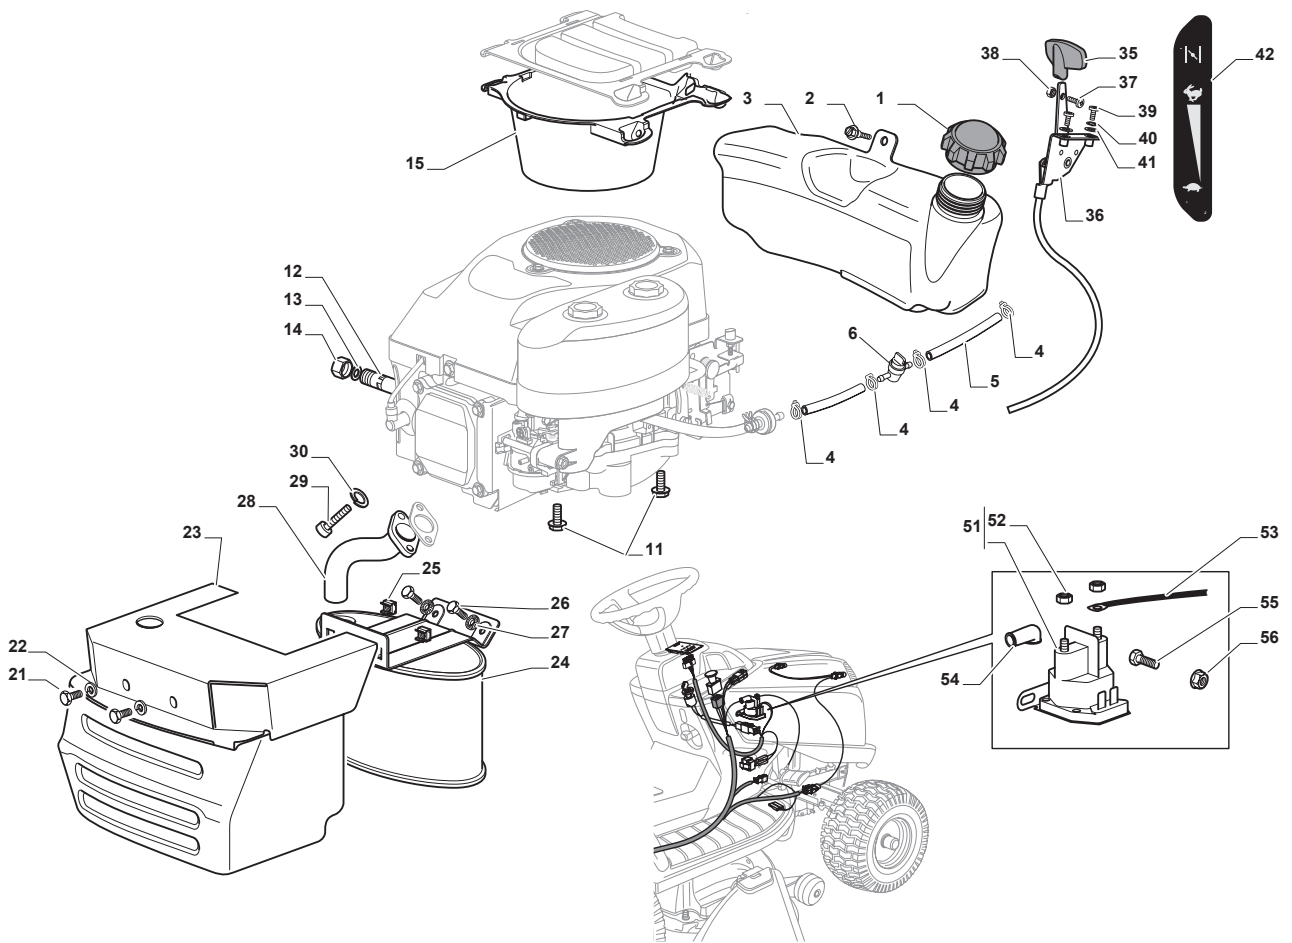

MPS 84 HYDRO

Ride-on 84 cm Grasscatcher Low End

Issue 6 - 2017

Fig.	Q.ty	Part No	Description	Notes
1	1	325785377/0	Support	
4	1	325785383/0	Support	
11	1	382800147/0	Upper Frame	
12	1	125270802/0	Seal	
13	2	125270803/0	Seal	
14	1	382800143/0	Front Frame	
16	1	325110437/0	Black Grass-Catcher Cover	
19	2	325785417/0	Support	
20	1	325394538/0	Handle	
25	1	182105942/0	Grasscatcher	
31	1	382180122/0	Screw	