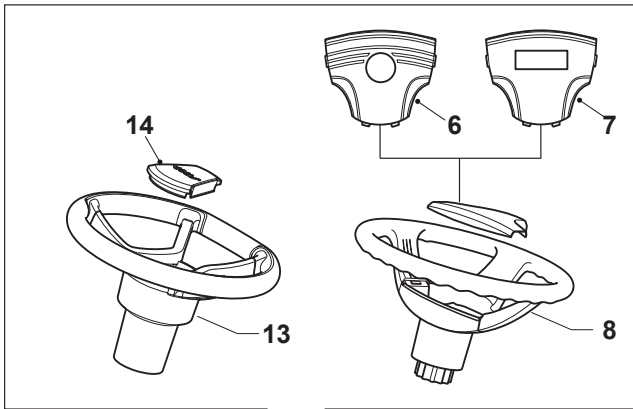

Fig.	Q.ty	Part No	Description	Notes
1	1	382869038/0	Muffler Protection	
2	4	125943008/0	Screw	
3	2	125160074/0	Spacer	
5	2	382650211/0	Stiffening	
6	1	382033119/0	Tow Bar Assy	
7	2	112155000/0	Nut	
8	1	125510021/1	Hitch Pin	
9	1	124487999/0	Spring Pin	
10	1	122170600/0	Spacer	
11	1	112792099/0	Screw	
12	3	112292102/0	Nut	
13	2	327546015/2	Plate	
14	1	112791400/0	Screw	
15	1	325140112/0	Deflector	
16	1	325394021/0	Handle	
17	1	125510077/0	Pin	
18	1	125430245/0	Spring	
19	1	325547414/0	Plate	
20	1	112735403/0	Screw	
21	1	325280000/1	Handgrip	
22	1	125840011/1	Tie Rod	
23	2	125253004/0	Mulch.Kit Fixing Hook	
24	2	118566112/0	Polyethylene Push Road	
25	1	325600093/0	Ejection Guard	
26	1	382869044/0	Support	
27	2	125510022/1	Pin	
28	2	124487998/0	Cotter Pin	
29	2	112689515/0	Screw	
30	2	112154510/0	Nut	
31	1	124487999/0	Spring Pin	
32	1	382180028/0	Outfit, Screws	