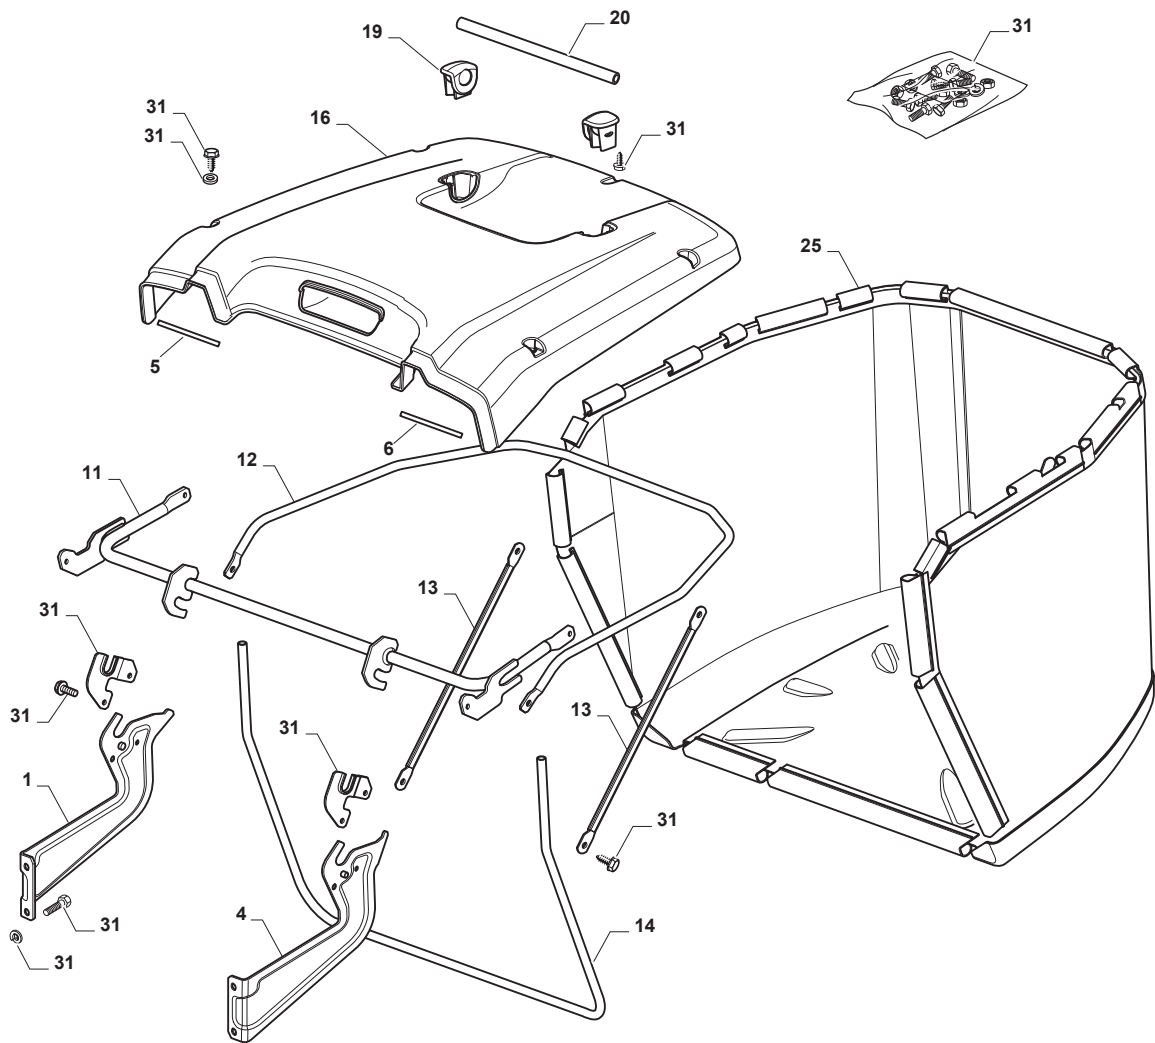

Fig.	Q.ty	Part No	Description	Notes
1	1	325060174/0	Conveyor	
2	1	325060175/0	Conveyor	
3	2	112735110/0	Screw	
4	1	382270309/0	Bracket	
5	1	325547346/0	Bracket	
6	1	125430213/0	Spring	
7	1	325108065/0	Conveyor	
8	1	325108064/0	Conveyor	
9	2	125160071/0	Spacer	
10	2	112154510/0	Nut	
11	2	112521340/0	Washer	
12	2	112792425/0	Screw	
13	1	325108057/0	Conveyor	
14	2	325774499/0	Clamp	
15	1	325108056/0	Conveyor	
16	1	325774527/0	Clamp	
17	1	325774529/0	Clamp	
18	2	112789008/0	Screw	
19	2	112523020/0	Washer	
20	2	112437503/0	Plate	
21	4	112604899/0	Crown Fastener	
22	4	125943011/0	Screw	

Fig.	Q.ty	Part No	Description	Notes
1	1	325785377/0	Support	
4	1	325785383/0	Support	
5	1	382800139/0	Upper Frame	
6	1	382800141/0	Front Frame	
7	2	325650149/0	Stiffening	
8	1	125394508/0	Knob	
9	1	325869087/0	Rod	
10	1	325110431/1	Light Red Grass-Catcher Cover	
10	1	325110434/0	White Grass-Catcher Cover	
10	1	325110436/0	Black Grass-Catcher Cover	
10	1	325110439/0	Yellow Grass-Catcher Cover	
10	1	325110479/0	Dark Red Grass-Catcher Cover	
10	1	325110447/0	Green Grass-Catcher Cover	
11	1	325207195/0	Handle Cover	
12	1	125270802/0	Seal	
13	1	125270803/0	Seal	
15	1	182105947/0	Grasscatcher	
21	1	382180123/0	Outfit, Screws	