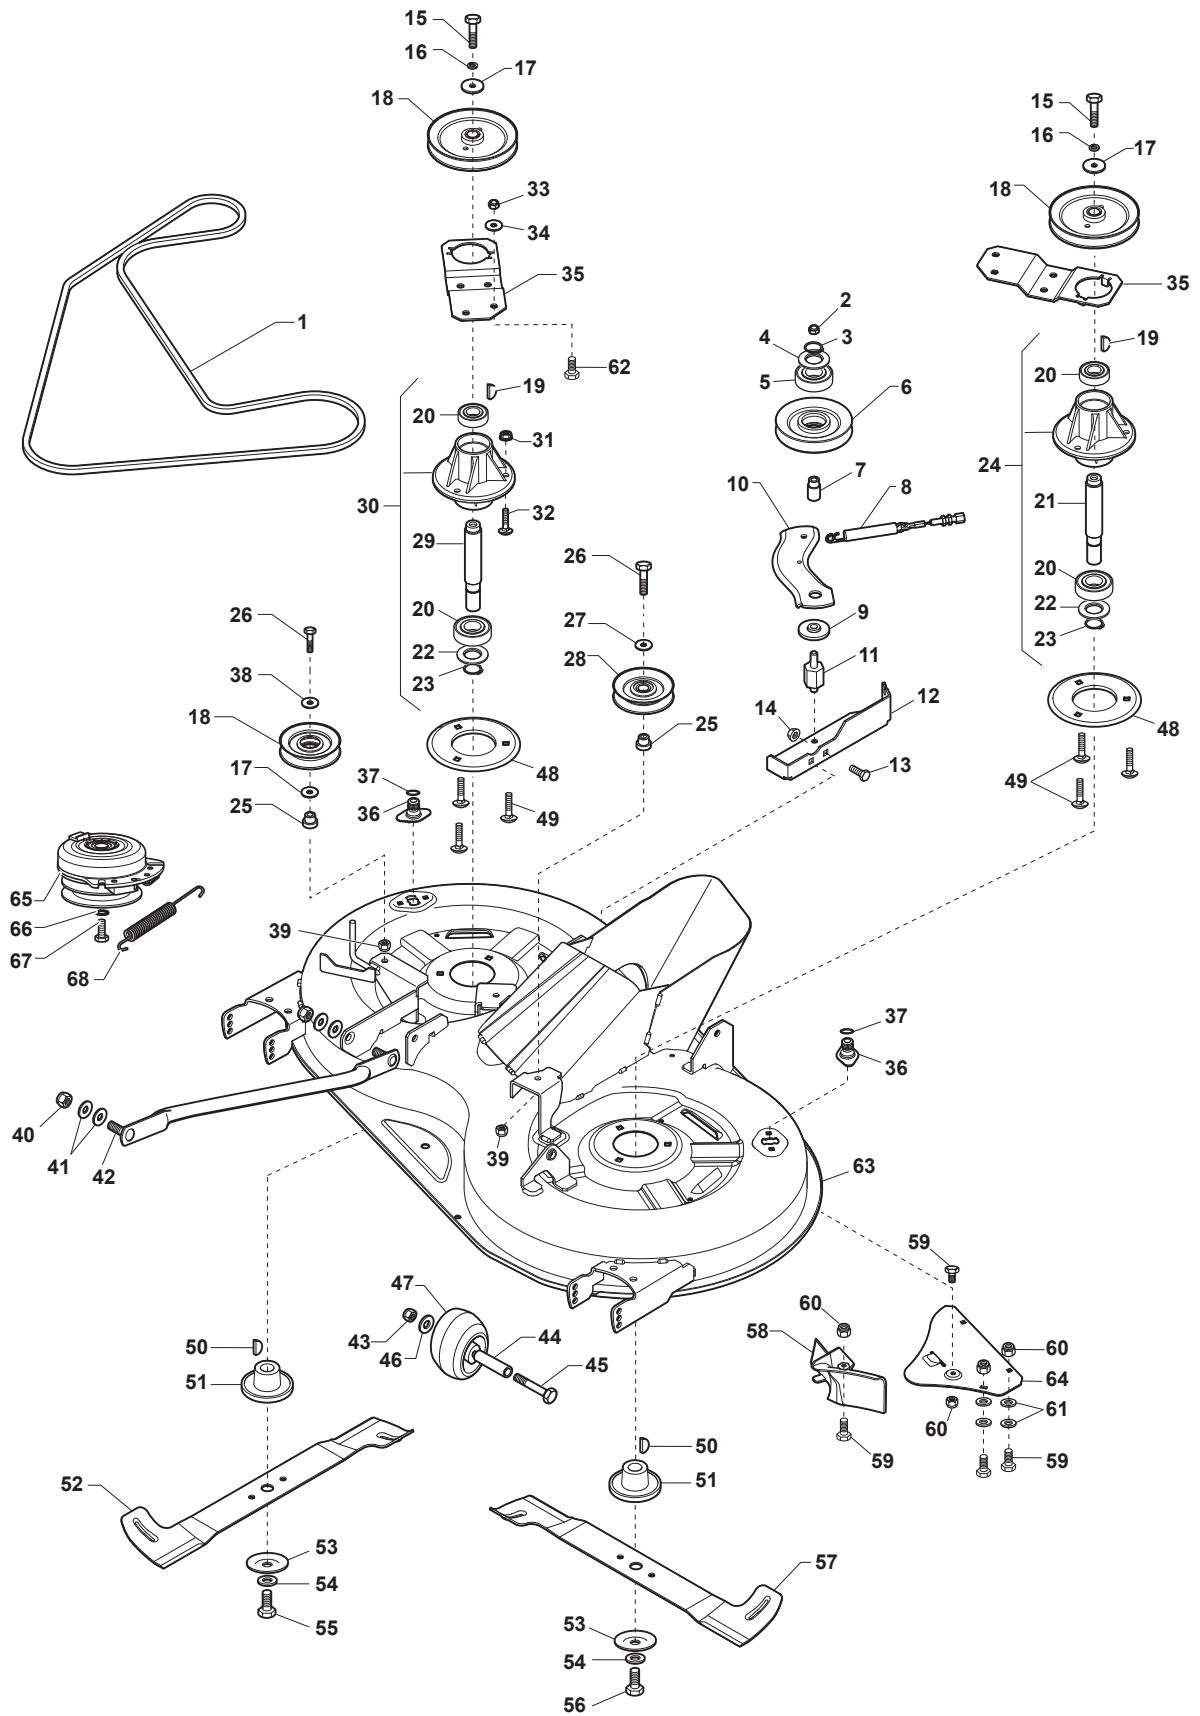

Fig.	Q.ty	Part No	Description	Notes
1	1	135061509/0	V-Belt	
2	1	112293201/0	Nut	
3	1	112524010/0	Washer	
4	1	112610800/0	Seeger	
5	1	119216048/0	Bearing	
6	1	125601595/0	Pulley	
7	1	125160052/0	Spacer	
8	1	382004618/0	Wire	
9	1	125040635/0	Bushing	
10	1	325318343/0	Lever	
11	1	125160049/0	Spacer	
12	1	325785391/0	Bracket	
13	2	112818690/0	Screw	
14	2	112154210/0	Nut	
15	2	112793102/0	Screw	
16	2	112540260/0	Grower	
17	2	125670007/0	Washer	
18	2	125601604/0	Pulley	
19	2	112139480/0	Feather	
20	4	119216040/0	Bearing	
21	1	125020804/0	Shaft	
22	2	325160501/0	Dust Cover Disc	
23	2	112609260/0	Seeger	
24	1	382207204/1	Flange Assy	
25	2	125160082/0	Spacer	
26	2	112691115/0	Screw	
27	2	112524010/0	Washer	
28	2	325601599/0	Pulley	
29	1	125020805/0	Shaft	
30	1	382207205/1	Flange Assy	
31	6	112154210/0	Nut	
32	6	112818690/0	Screw	
33	1	112154210/0	Nut	
34	1	112523060/0	Washer	
35	1	325774617/0	Stiffening	
36	2	325033086/0	Water Hose Connection	
37	2	119035000/0	Or Ring	
38	1	112523060/0	Washer	
39	3	112293201/0	Nut	
40	4	112156602/0	Nut	
41	8	325670008/1	Washer	
42	2	382000565/1	Equalizer Rod	
43	2	112293201/0	Nut	
44	2	125160072/0	Spacer	
45	2	112692100/0	Screw	
46	2	112521350/0	Washer	
47	2	182700005/0	Anti Scalp Wheel Ø 90	
48	2	325160505/0	Disc	
49	6	112139480/0	Feather	
50	2	112139100/0	Key	
51	2	125463200/0	Blade Hub	