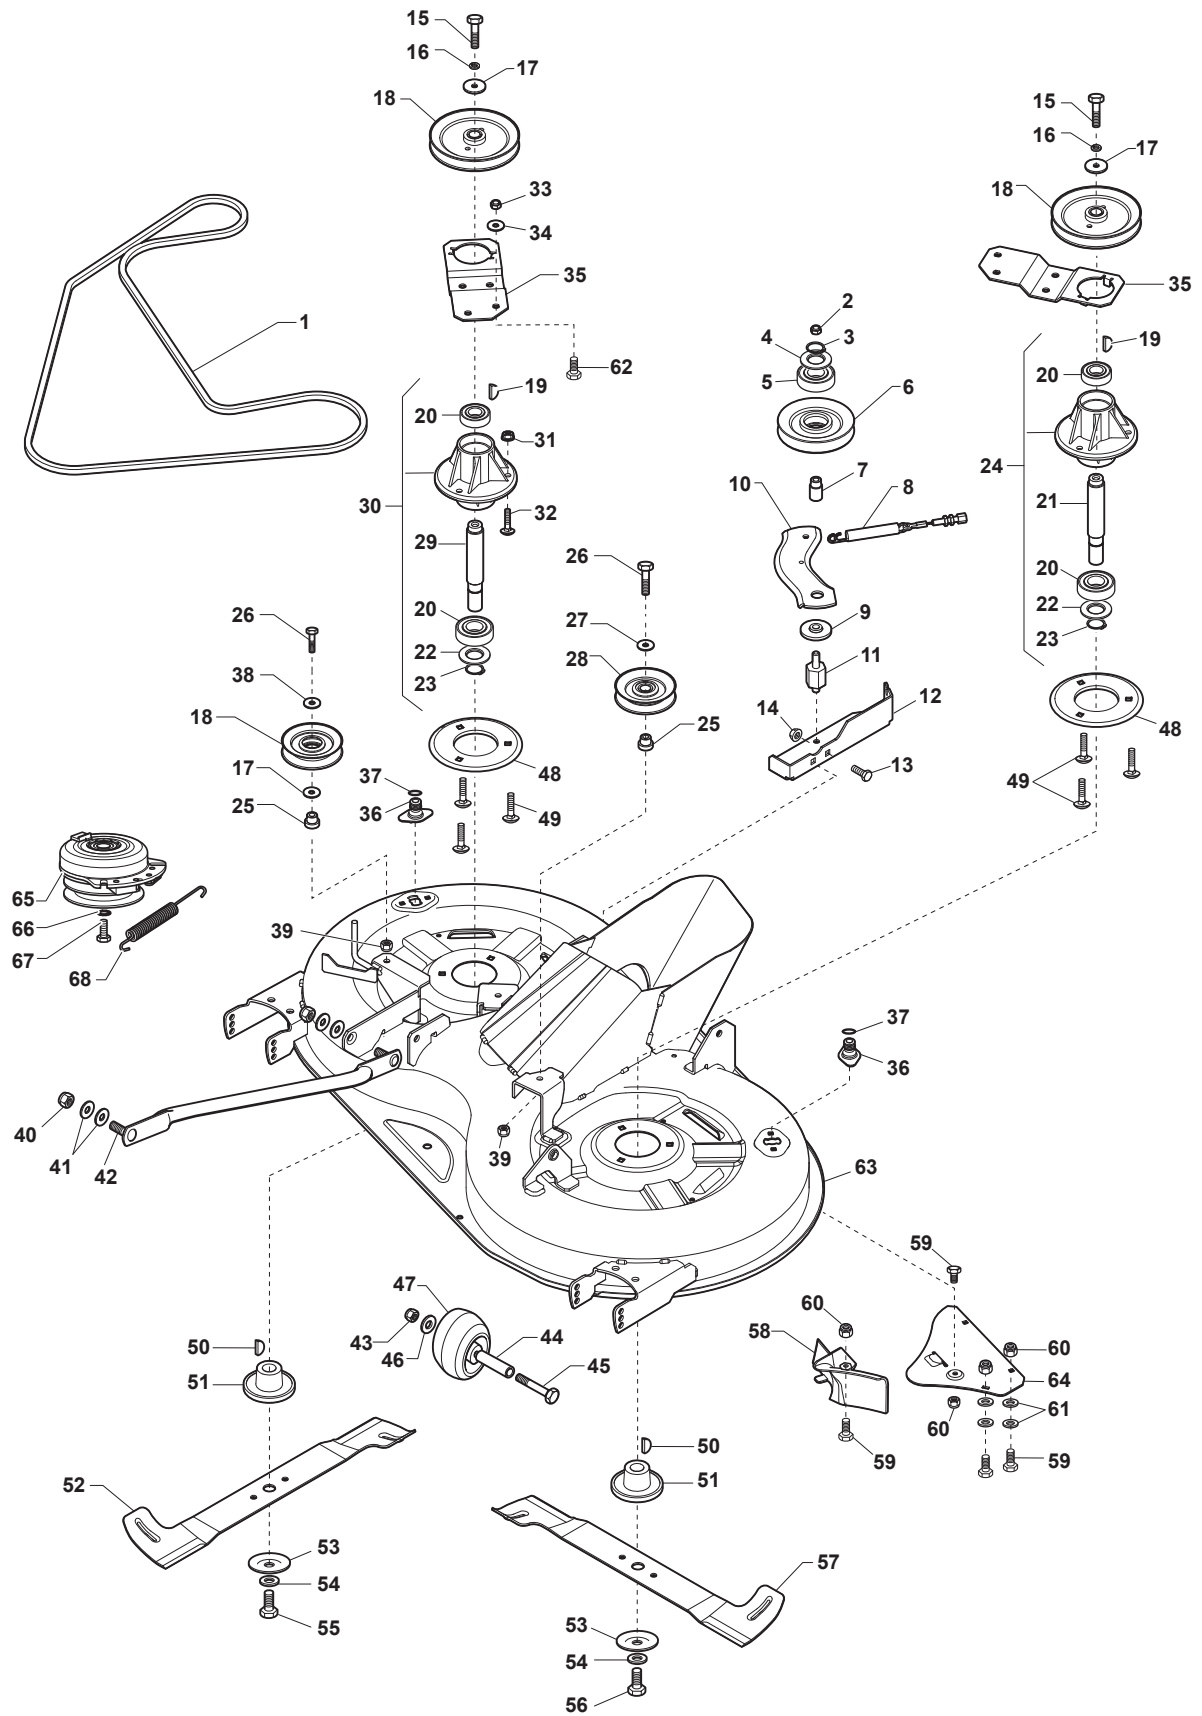

Fig.	Q.ty	Part No	Description	Notes
1	1	325110409/0	Clamp Cover	
2	1	382000641/0	Pedal	
3	4	112735599/0	Screw	
4	2	325547231/0	Plate	
5	1	382000636/0	Rod	
6	1	112521360/0	Washer	
7	1	112156602/0	Nut	
8	1	325670011/0	Antifriction Washer	
9	2	112155000/0	Nut	
10	1	125510116/0	Pin	
11	1	125160021/0	Spacer	
12	1	125601577/0	Pulley	
20	1	135062020/1	Trapezoidal Belt	
21	1	325601599/0	Pulley	
22	3	112691400/0	Screw	
23	1	125160083/0	Spacer	
24	3	112523060/0	Washer	
25	3	112155000/0	Nut	
26	1	112155000/0	Nut	
27	1	112523060/0	Washer	
28	1	125601554/0	Pulley	
29	1	382318245/0	Lever	
30	1	112691600/0	Screw	
31	2	125038002/1	Bushing	
32	1	125160027/0	Spacer	
33	1	112155000/0	Nut	
34	1	125430262/0	Spring	
41	1	125394509/1	Knob	
42	1	125033113/0	Rod	
43	1	325253011/1	Hook	
44	1	122524970/3	Pin	
45	1	112155000/0	Nut	
46	1	125430213/0	Spring	
47	1	112523060/0	Washer	
50	2	112521350/0	Washer	
51	2	125160068/0	Spacer	
52	2	125601592/0	Pulley	
53	2	125430269/1	Spring	

Fig.	Q.ty	Part No	Description	Notes
1	1	325394533/0	Knob	
2	1	382318255/0	Lever	
3	1	382318231/0	Axle	
4	1	112674700/0	Screw	
5	1	125430261/0	Spring	
6	1	112154510/0	Nut	
7	2	325038006/0	Bushing	
8	1	325785297/0	Support	
9	2	125943009/0	Screw	
10	1	325735515/0	Steering Sector	
11	2	125943009/0	Screw	
12	1	112793701/0	Screw	
13	1	125040636/1	Bushing	
14	1	125601579/0	Pulley	
15	1	382004620/0	Wire	
16	1	112523060/0	Washer	
17	1	112293201/0	Nut	
21	1	382318297/0	Axle	
22	4	112735599/0	Screw	
23	2	325547231/0	Plate	
24	1	124487997/0	Cotter Pin	
25	2	112521390/0	Washer	
26	2	325670010/0	Antifriction Washer	
27	1	125033109/0	Connecting Rod	
28	1	325670010/0	Antifriction Washer	
29	1	382318293/0	Axle	
30	1	124487997/0	Cotter Pin	
31	1	325547231/0	Plate	
32	2	112735599/0	Screw	
34	3	325670008/1	Washer	
35	3	125510107/1	Pin	
36	3	112156602/0	Nut	
37	3	112295200/0	Nut	
38	3	125840012/0	Tie Rod	
39	3	325670008/1	Washer	
41	3	124487998/0	Cotter Pin	
43	3	112156602/0	Nut	
44	6	112521360/0	Washer	