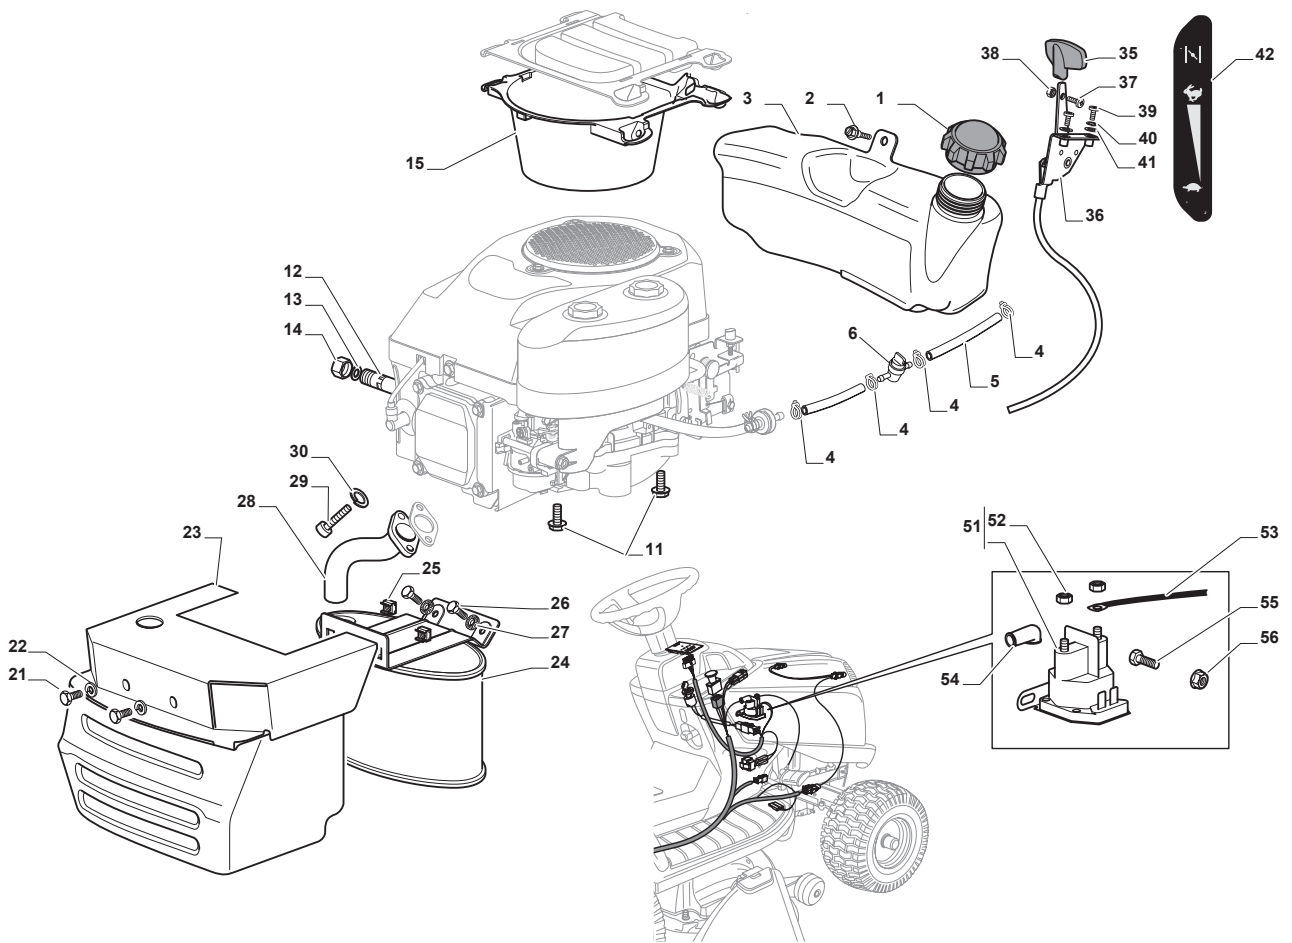

Fig.	Q.ty	Part No	Description	Notes
1	1	125795001/1	Cap	
2	4	125943006/0	Screw	
3	1	325735126/0	Fuel Tank	
4	4	118375051/1	Fair Led	
5	1	325869057/0	Connecting Tube	
6	1	118562996/0	Shut out valve	
11	4	112735108/1	Screw	
12	1	127598060/0	Oil Discharge Extension	
13	1	118401001/1	Oil Seal	
14	1	118737849/0	Plug	
15	1	325108044/1	Conveyor	
21	2	112792611/0	Screw	
22	2	112540260/0	Grower	
23	1	382598045/0	Muffler Protection	
24	1	182750010/0	Muffler	
25	2	112360425/0	Nut	
26	2	112792611/0	Screw	
27	2	112540260/0	Grower	
28	1	118738231/1	Exhaust Tube	
29	2	112737450/0	Screw	
30	2	112540260/0	Grower	
35	1	325394531/0	Knob	
36	1	182000215/0	Accelerator	
37	1	112726389/0	Screw	
38	1	112290800/0	Nut	
39	2	112726389/0	Screw	
40	2	112540020/0	Washer	
41	2	112521310/0	Washer	
42	1	114363697/0	Label	
51	1	118736111/0	Starter Relay	
52	2	112360352/0	Nut	
53	1	1134-3901-01	Solenoid	
54	1	118564864/1	Protection	
55	1	112790781/0	Screw	
56	2	112154510/0	Nut	