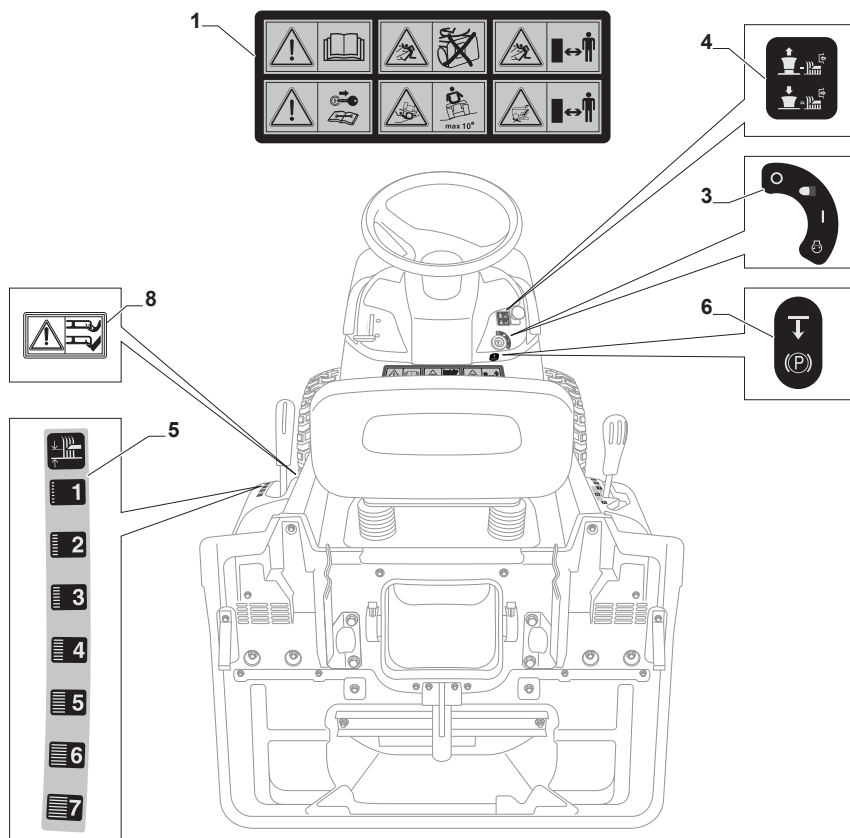

MPS 98 HYDRO

Ride-on 98 cm Labels

Issue 6 - 2017

Fig.	Q.ty	Part No	Description	Notes
1	1	114361553/1	Label	
3	1	114363699/0	Label	
4	1	114361438/0	Label	
5	1	114366142/0	Label	
6	1	114363700/0	Label	
8	1	114356699/1	Label