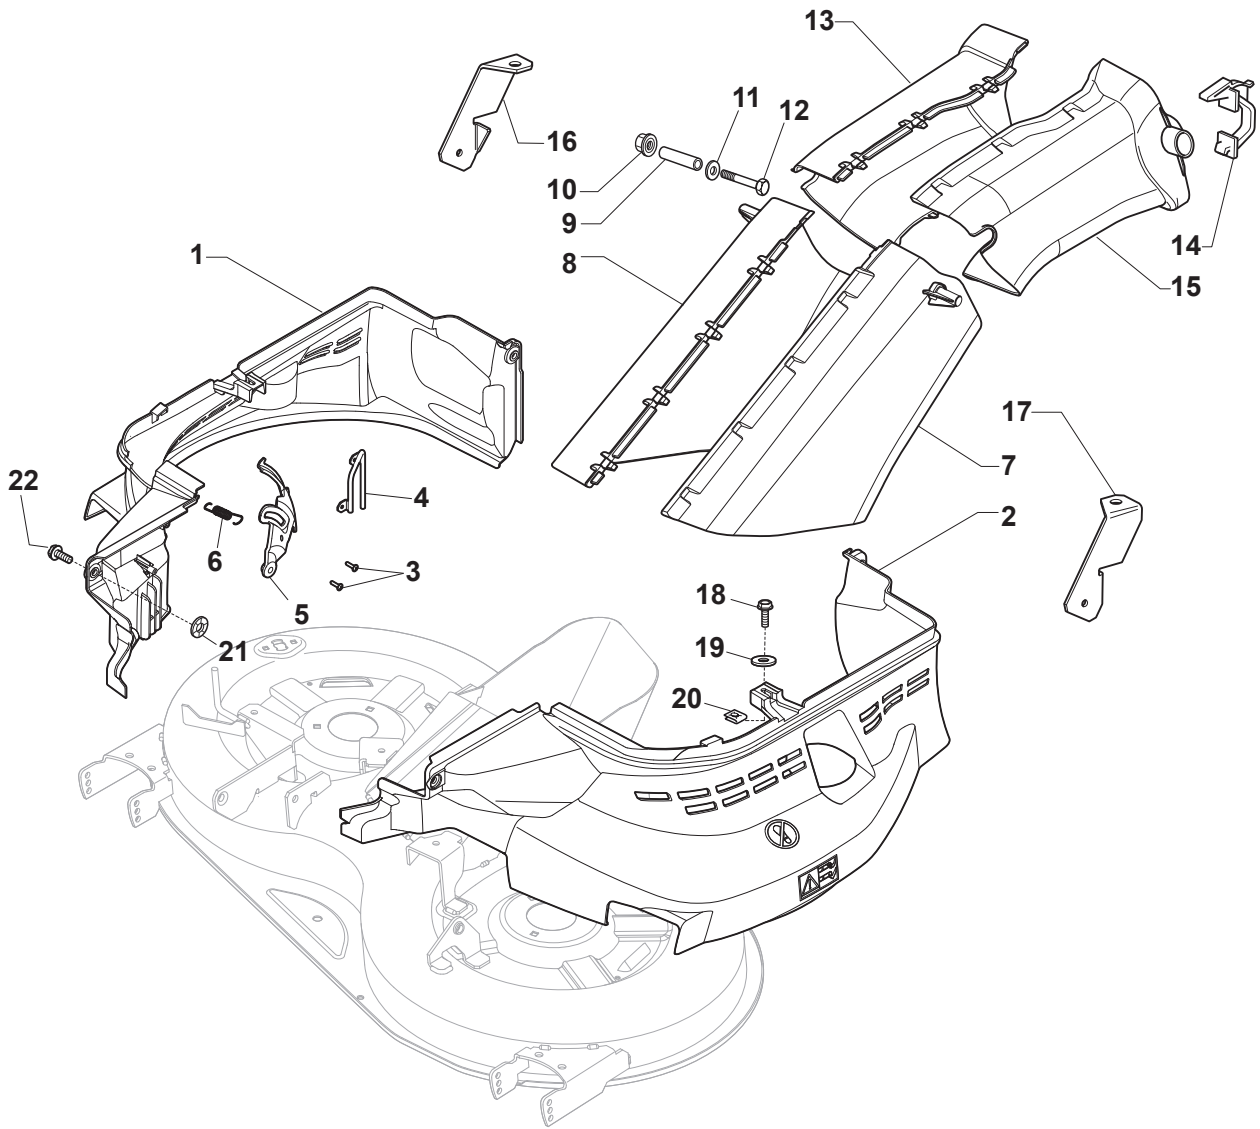

Fig.	Q.ty	Part No	Description	Notes
52	1	182004364/0	Right Mulching Blade	Mulching
52	1	182004362/0	Right Blade, Winged	Winged
53	2	122160400/0	Elastic Disc	
54	2	112523080/0	Washer	
55	1	112735695/1	Screw	
56	1	112735694/0	Screw	
57	1	182004346/0	Mulching Blade	Mulching
57	1	182004363/0	Left Blade, Winged	Winged
58	1	325140111/0	Deflector	
59	3	112791213/1	Screw	
60	6	112154510/0	Nut	
61	4	112523040/0	Washer	
62	1	112793102/0	Screw	
63	1	382564118/0	Cutting Plate Black	
64	1	325785509/0	Rear Deflector Suppot	
65	1	118399069/0	Electromagnetic Clutch	
66	1	112543000/0	Washer	
67	1	112737320/0	Screw	
68	1	125430277/0	Spring	

Fig.	Q.ty	Part No	Description	Notes
1	1	325060174/0	Conveyor	
2	1	325060175/0	Conveyor	
3	2	112735110/0	Screw	
4	1	382270309/0	Bracket	
5	1	325547346/0	Bracket	
6	1	125430213/0	Spring	
7	1	325108065/0	Conveyor	
8	1	325108064/0	Conveyor	
9	2	125160071/0	Spacer	
10	2	112154510/0	Nut	
11	2	112521340/0	Washer	
12	2	112792425/0	Screw	
13	1	325108057/0	Conveyor	
14	2	325774499/0	Clamp	
15	1	325108056/0	Conveyor	
16	1	325774527/0	Clamp	
17	1	325774529/0	Clamp	
18	2	112789008/0	Screw	
19	2	112523020/0	Washer	
20	2	112437503/0	Plate	
21	4	112604899/0	Crown Fastener	
22	4	125943011/0	Screw	