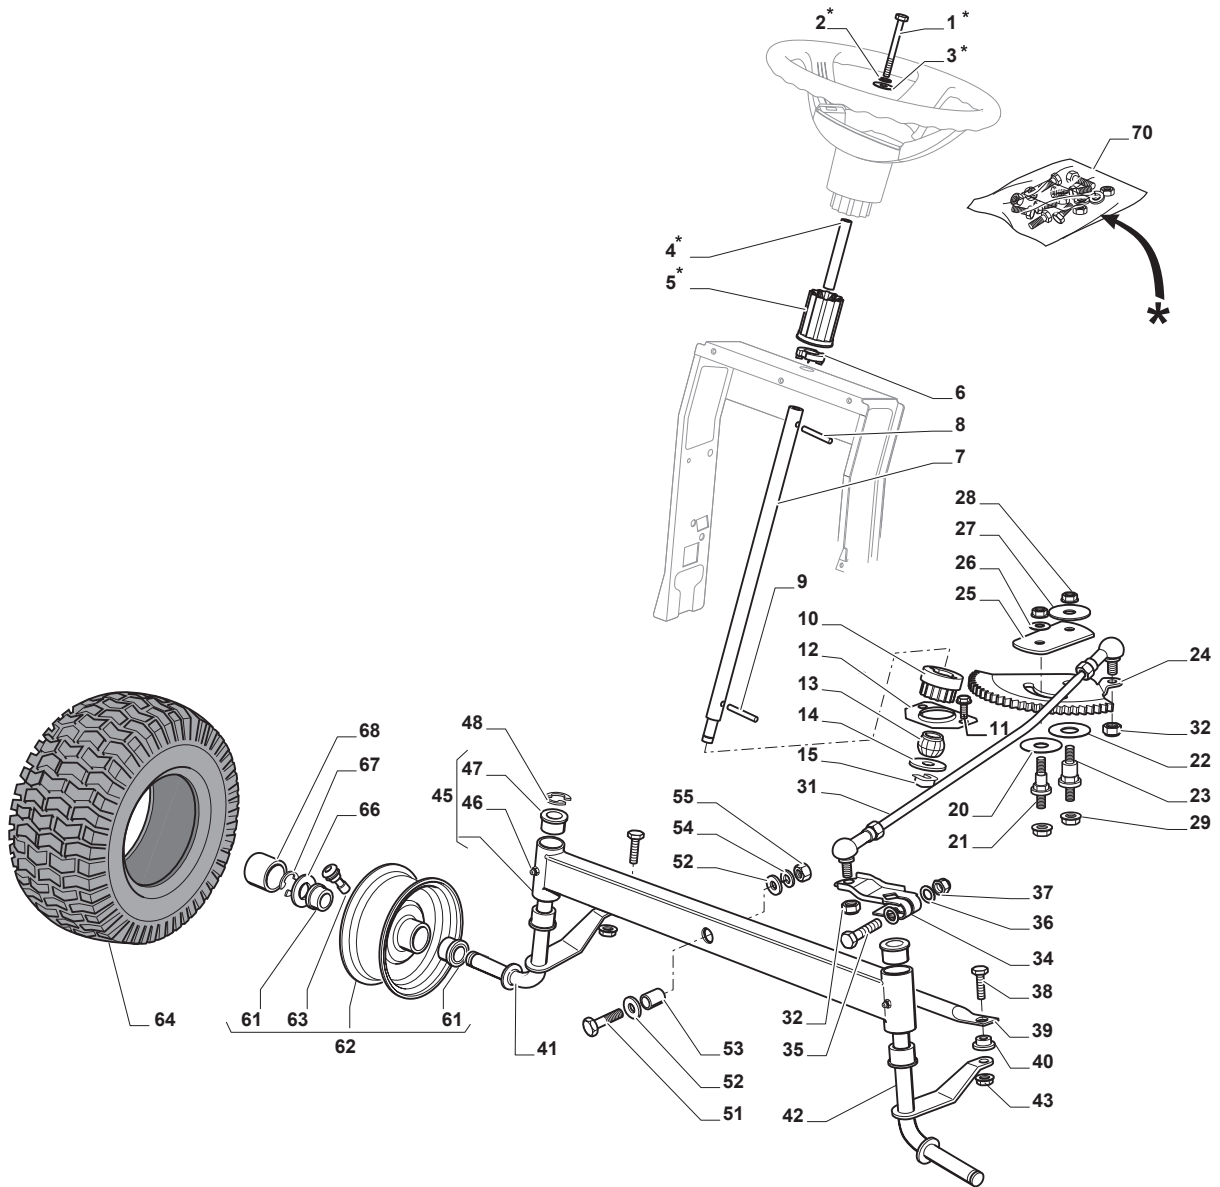

Fig.	Q.ty	Part No	Description	Notes
1	1	112692050/0	Screw	
2	1	112540260/0	Grower	
3	1	112523070/0	Washer	
4	1	125160047/0	Spacer	
5	1	325785318/0	Support	
6	1	325038008/0	Bushing	
7	1	125520007/0	Steering Column	
8	1	112620300/0	Spring	
9	1	112622650/0	Dowel pin	
10	1	125570003/0	Pinion	
11	2	127943051/0	Screw	
12	1	325785213/1	Support	
13	1	325743000/0	Joint	
14	1	112521370/0	Washer	
15	1	112436030/0	Plate	
20	1	322672151/0	Antifriction Washer	
21	1	125510104/0	Pin	
22	1	125670023/0	Washer	
23	1	125510109/0	Pin	
24	1	325735519/0	Steering Sector	
25	1	325547233/0	Plate	
26	1	112369500/0	Elastic Washer	
27	1	122160400/0	Elastic Disc	
28	2	112155010/0	Nut	
29	2	112154210/0	Nut	
31	1	382000566/1	Steering Rod	
32	2	112156602/0	Nut	
34	1	325318243/0	Lever	
35	1	112692390/0	Screw	
36	2	112521360/0	Washer	
37	1	112156602/0	Nut	
38	2	125510103/0	Pin	
39	1	325840029/0	Tie Rod	
40	2	325038007/0	Bushing	
41	1	382230369/0	Right Stub Axle	13" inch
41	1	382230373/0	Right Stub Axle	15" inch
42	1	382230371/0	Left Stub Axle	13" inch
42	1	382230375/0	Left Stub Axle	15" inch
43	2	112155000/0	Nut	
45	1	382034030/0	Equalizer With Bush And Lubricator	
46	2	112379511/0	Grease Dispenser	
47	4	125034002/1	Bushing	
48	1	112001010/0	Benzing Ring	
51	1	112692695/0	Screw	
52	2	112523100/0	Washer	
53	1	125160016/1	Spacer	
54	1	112587100/0	Grower	
55	1	112295300/0	Nut	
61	4	125122200/2	Bearing	
62	2	182000598/0	Rimm	
63	2	125950000/0	Valve	