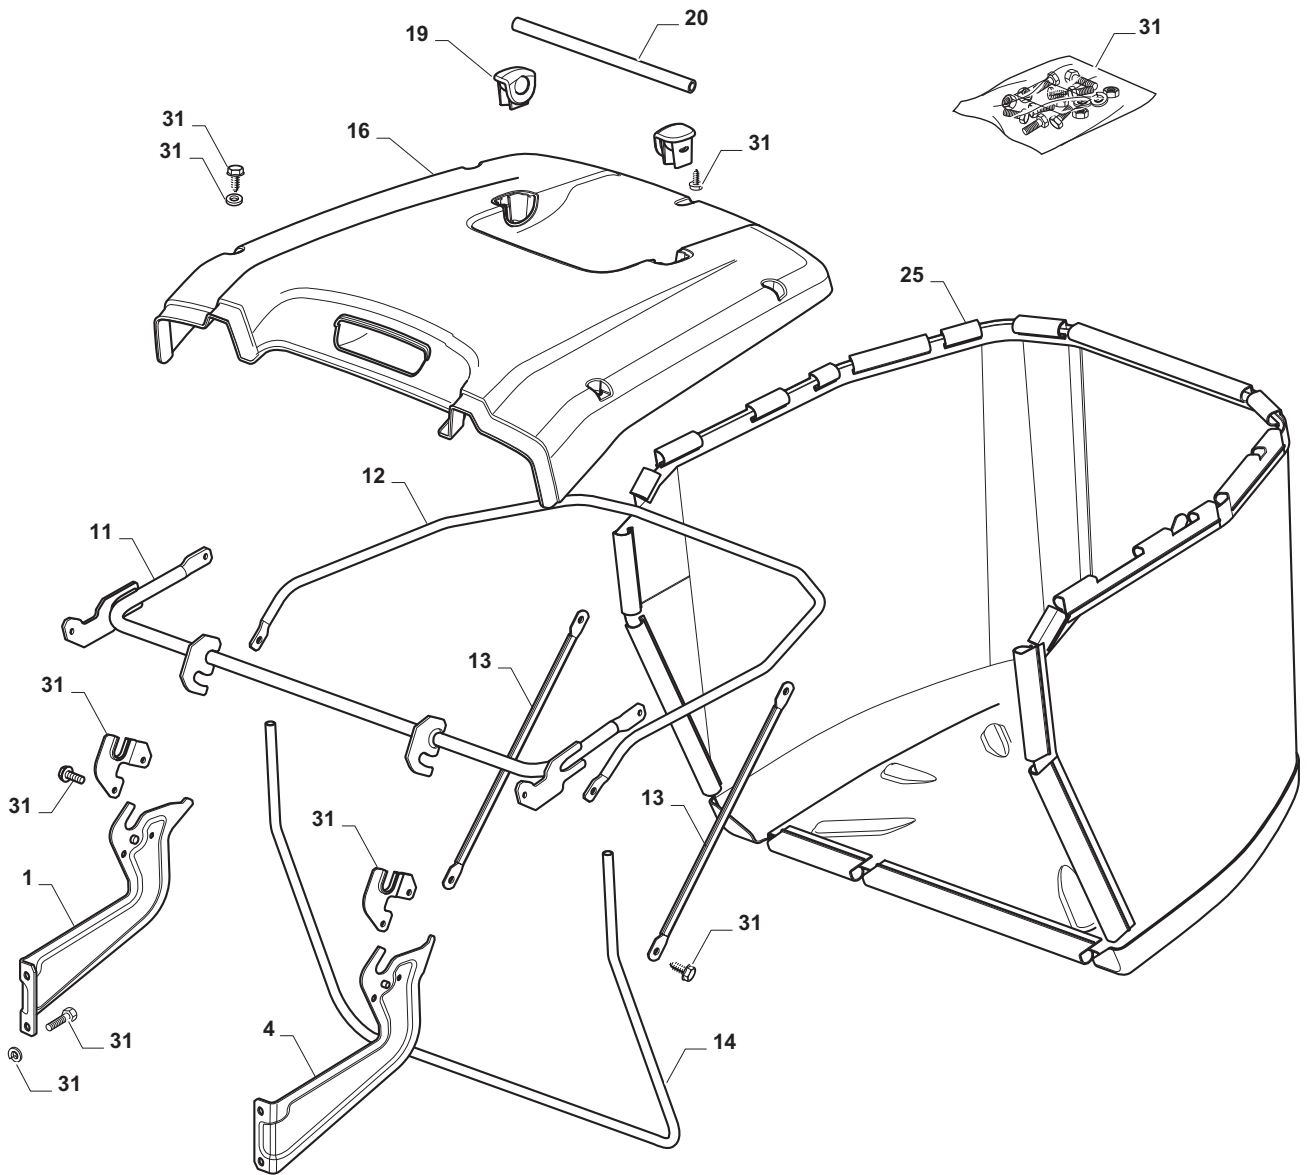

POS	CODE	Q.TY	DESCRIZIONE	DESCRIPTION	DESCRIPTION	BESCHREIBUNG
1	325785377/0	1	Supporto	Support	Support	Halter
4	325785383/0	1	Supporto	Support	Support	Halter
11	382800147/0	1	Telaio Superiore	Upper Frame	Chassis Superieur	Obererrahmen
12	382800145/0	1	Telaio Superiore	Upper Frame	Chassis Superieur	Obererrahmen
13	325650161/0	2	Rinforzo	Stiffening	Reinforcement	Verstaerkung
14	382800143/0	1	Telaio Bocca Sacco	Front Frame	Chassis Avant	
16	325110437/0	1	Copertura Sacco Nero	Grass-Catcher Cover, Black	Couvre-Bac Noir	Sackkappe Schwarz
19	325785417/0	2	Supporto	Support	Support	Halter
20	325394538/0	1	Maniglia	Handle	Poignee	Griff
25	182105942/0	1	Confezione Sacco	Grasscatcher	Bac	Sack
31	382180122/0	1	Dotazione Viteria	Screws Outfit	Ensemble Des Vis	Schraubenausrüstung