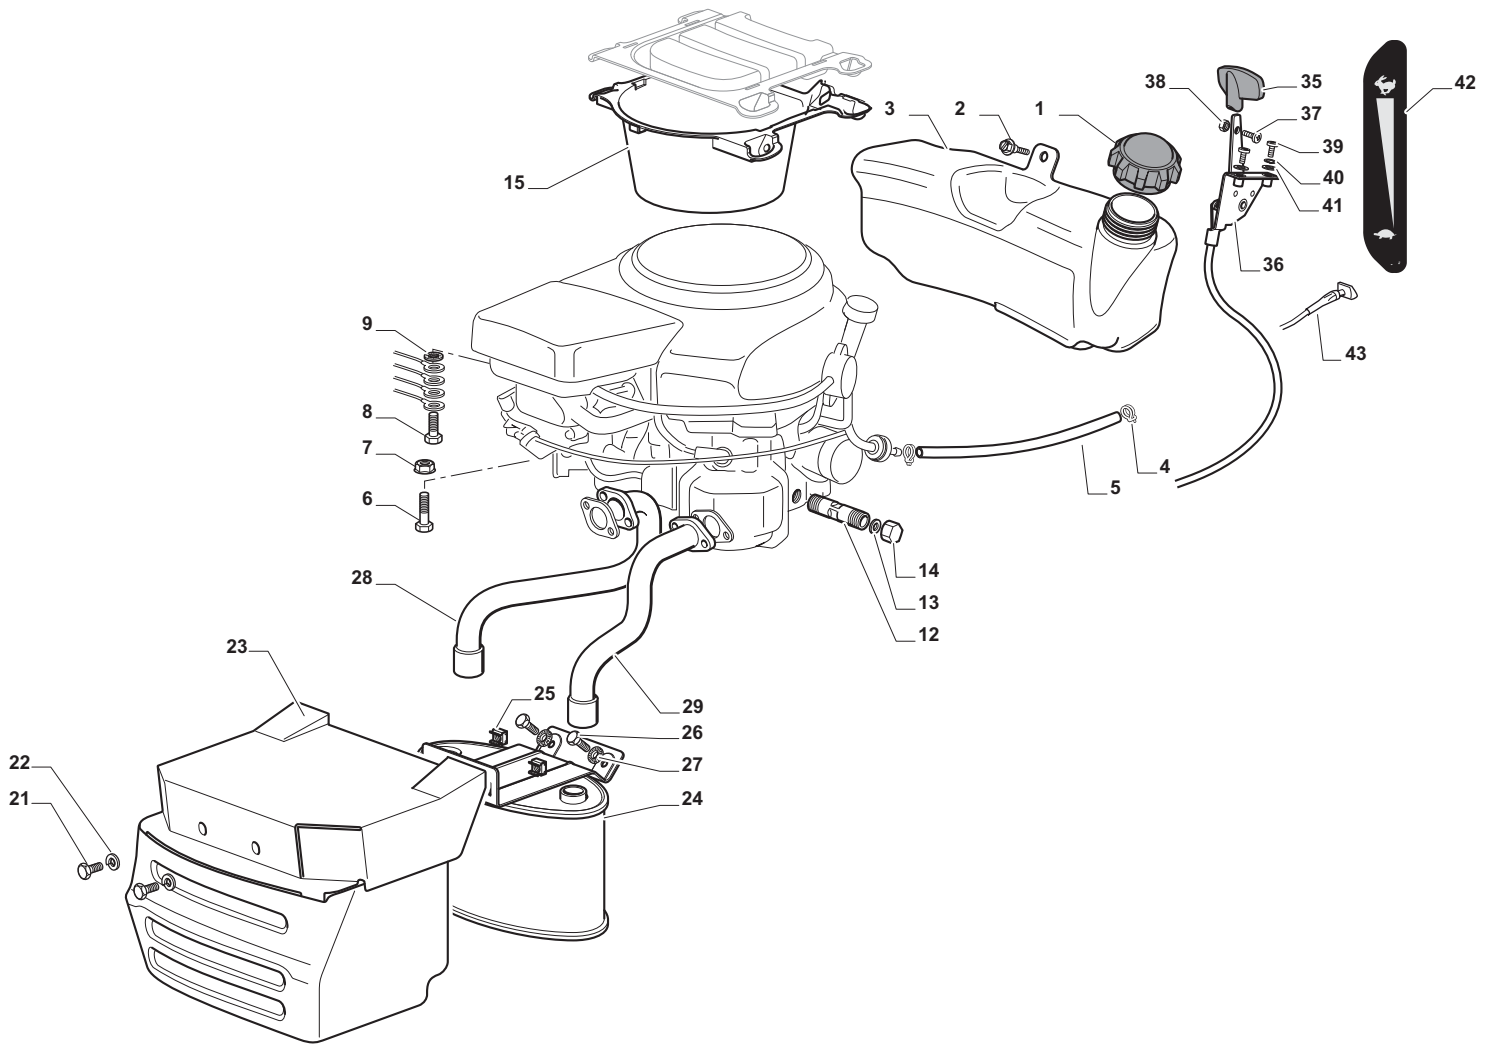

POS	CODE	Q.TY	DESCRIZIONE	DESCRIPTION	DESCRIPTION	BESCHREIBUNG
1	25795001/1	1	Tappo Serbatoio	Cap	Bouchon	Tankverschluss
2	125943010/0	4	Vite	Screw	Vis	Schraube
3	325735126/0	1	Serbatoio	Tank	Reservoir	Tank
4	18375051/1	2	Fascetta	Fair Led	Fixation De Cable	Kabelbefestigung
5	25869057/0	1	Tubo Collegamento (1000 Mm)	Connecting Tube (1000 Mm)	Tube De Connexion (1000 Mm)	Verbindungsrohr (1000 Mm)
6	12691115/0	4	Vite	Screw	Vis	Schraube
7	12154210/0	4	Dado	Nut	Ecrou	Mutter
8	12735599/0	1	Vite	Screw	Vis	Schraube
9	12540260/0	1	Rondella	Washer	Rondelle	Scheibe
12	25598052/0	1	Prolunga Scarico Olio	Oil Discharge Extension	Extension Dech. Huile	Öl Abfluss
13	18401001/1	1	Guarnizione	Oil Seal	Garniture	Dichtung
14	18737849/0	1	Tappo Per Prolunga	Oil Cap	Bouchon Huile	Oelverschluss
15	325108045/0	1	Convogliatore	Conveyor	Convoyeur	Konveyor
15	325108045/1	1	Convogliatore	Conveyor	Convoyeur	Konveyor
16	125730023/0	1	Separatore Aspiraz.	Intake Separator	Separateur Aspirat.	Augenabscheider
21	12792611/0	2	Vite	Screw	Vis	Schraube
22	12540260/0	2	Rondella	Washer	Rondelle	Scheibe
23	382598049/0	1	Protezione Silenziatore	Muffler Protection	Protection Silencieux	Auspuffschutz
24	82750003/0	1	Silenziatore	Muffler	Silenceux	Auspuff
25	12360425/0	2	Dado (Mecc.)	Nut (Mech.)	Ecrou (Mec.)	Mutter (Mech.)
26	12792611/0	2	Vite	Screw	Vis	Schraube
27	12540260/0	2	Rondella	Washer	Rondelle	Scheibe
28	18738221/0	1	Tubo Scarico Destro	Exhaust Tube Right	Tube Echappement Droit	Abgasungrohr, Rechte
29	18738222/0	1	Tubo Scarico Sinistro	Exhaust Tube Left	Tube Echappement Gau.	Abgasungrohr, Linke
35	325394531/0	1	Manopolina	Knob	Poignee	Griff
36	182000217/0	1	Acceleratore	Accelerator	Accelérateur	Gas Zug
37	112726389/0	1	Vite	Screw	Vis	Schraube
38	12290800/0	1	Dado	Nut	Ecrou	Mutter
39	112726389/0	2	Vite	Screw	Vis	Schraube
40	12540020/0	2	Rondella	Washer	Rondelle	Scheibe
41	12521310/0	2	Rosetta	Washer	Rondelle	Scheibe
42	114364617/0	1	Etichetta	Label	Etiquette	Klebzettel
43	125090006/0	1	Comando Starter	Choke Control	Commande Starter	Starter Betaetigung