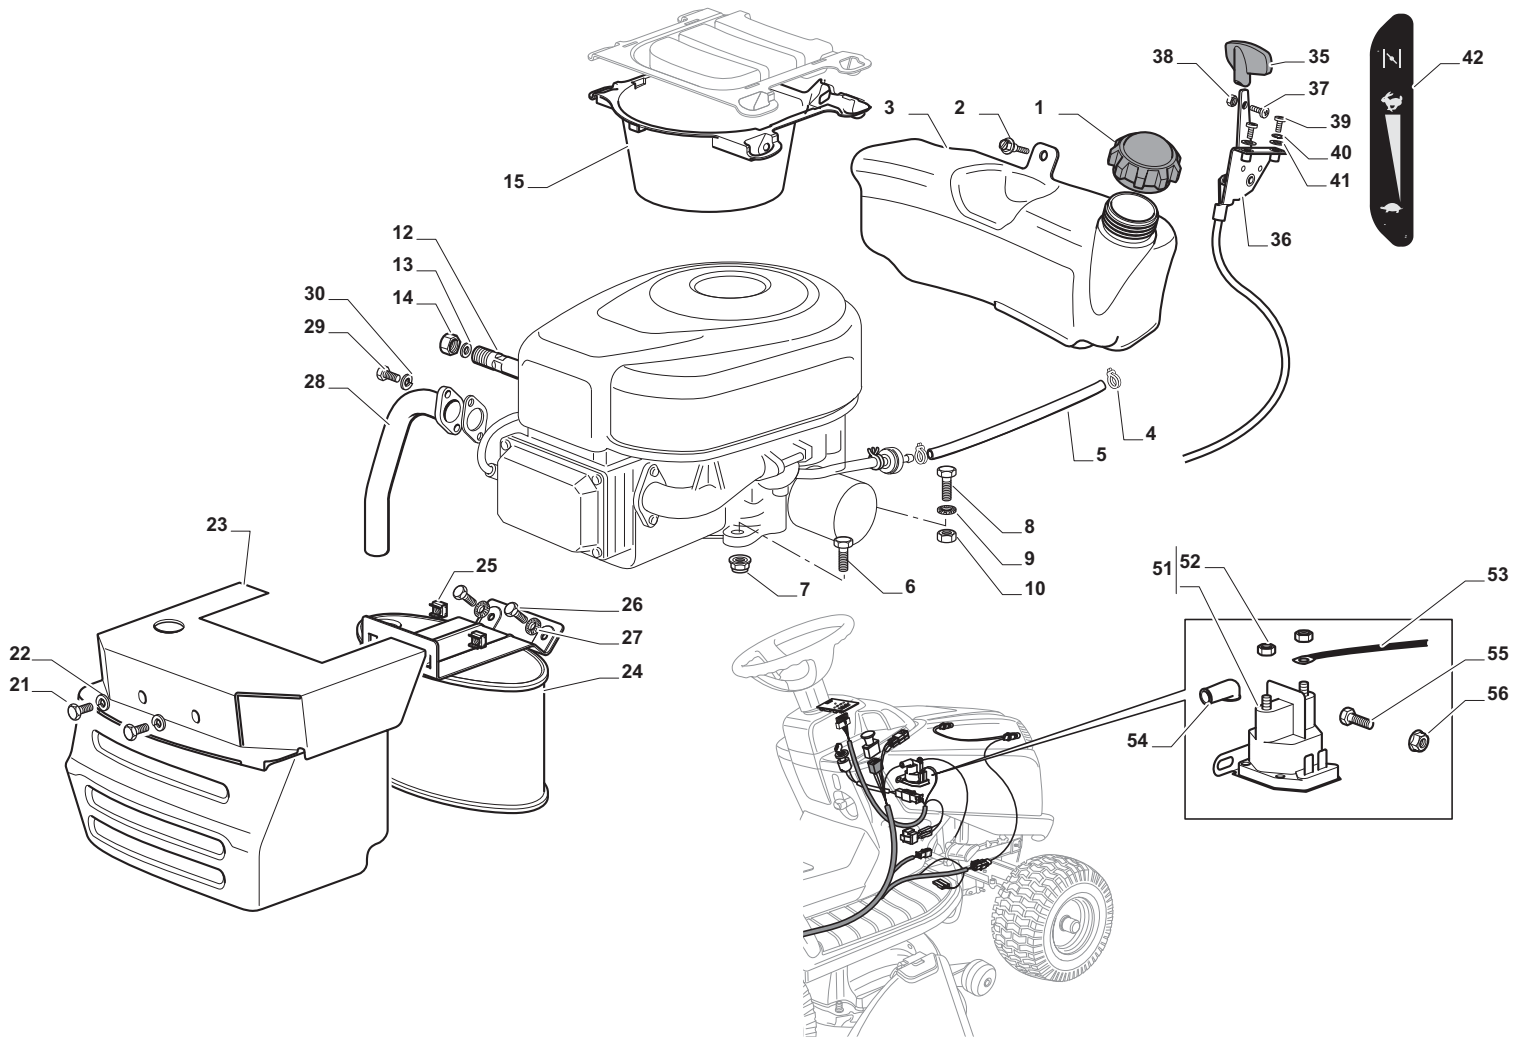

POS	CODE	Q.TY	DESCRIZIONE	DESCRIPTION	DESCRIPTION	BESCHREIBUNG
1	25795001/1	1	Tappo Serbatoio	Cap	Bouchon	Tankverschluss
2	125943010/0	4	Vite	Screw	Vis	Schraube
3	325735126/0	1	Serbatoio	Tank	Reservoir	Tank
4	18375051/1	2	Fascetta	Fair Led	Fixation De Cable	Kabelbefestigung
5	25869057/0	1	Tubo Collegamento (1000 Mm)	Connecting Tube (1000 Mm)	Tube De Connexion (1000 Mm)	Verbindungsrohr (1000 Mm)
6	112735108/1	3	Vite	Screw	Vis	Schraube
7	12154210/0	3	Dado	Nut	Ecrou	Mutter
8	12691115/0	1	Vite	Screw	Vis	Schraube
9	12540260/0	1	Rondella	Washer	Rondelle	Scheibe
10	12154210/0	1	Dado	Nut	Ecrou	Mutter
12	25598050/0	1	Prolunga Scarico Olio	Oil Discharge Extension	Extension Dech. Huile	Öl Abfluss
13	18401001/1	1	Guarnizione	Oil Seal	Garniture	Dichtung
14	18737849/0	1	Tappo Per Prolunga	Oil Cap	Bouchon Huile	Oelverschluss
15	325108044/0	1	Convogliatore	Conveyor	Convoyeur	Konveyor
15	325108044/1	1	Convogliatore	Conveyor	Convoyeur	Konveyor
21	12792611/0	2	Vite	Screw	Vis	Schraube
22	12540260/0	2	Rondella	Washer	Rondelle	Scheibe
23	382598047/0	1	Protezione Silenziatore	Muffler Protection	Protection Silencieux	Auspuffschutz
24	182750010/0	1	Silenziatore	Muffler	Silenceux	Auspuff
25	12360425/0	2	Dado (Mecc.)	Nut (Mech.)	Ecrou (Mec.)	Mutter (Mech.)
26	12792611/0	2	Vite	Screw	Vis	Schraube
27	12540260/0	2	Rondella	Washer	Rondelle	Scheibe
28	18738206/0	1	Tubo Scarico	Exhaust Tube	Tube Echappement	Abgasungrohr
29	12737450/0	2	Vite	Screw	Vis	Schraube
30	12540260/0	2	Rondella	Washer	Rondelle	Scheibe
35	325394531/0	1	Manopolina	Knob	Poignee	Griff
36	82000200/1	1	Acceleratore	Accelerator	Accelérateur	Gas Zug
37	112726389/0	1	Vite	Screw	Vis	Schraube
38	12290800/0	1	Dado	Nut	Ecrou	Mutter
39	112726389/0	2	Vite	Screw	Vis	Schraube
40	12540020/0	2	Rondella	Washer	Rondelle	Scheibe
41	12521310/0	2	Rosetta	Washer	Rondelle	Scheibe
42	114363697/0	1	Etichetta	Label	Etiquette	Klebzettel
51	18736111/0	1	Relè Avviamento	Starter Relay	Relais D'Allumage	Anlassrelais
52	12360352/0	2	Dado	Nut	Ecrou	Mutter
53	25065002/0	1	Cavo Relé Avv.	Cable	Cable	Kabel
54	18564864/1	1	Cappuccio	Protection	Capuchon	Stecker
55	12790781/0	1	Vite	Screw	Vis	Schraube
56	12154510/0	2	Dado	Nut	Ecrou	Mutter