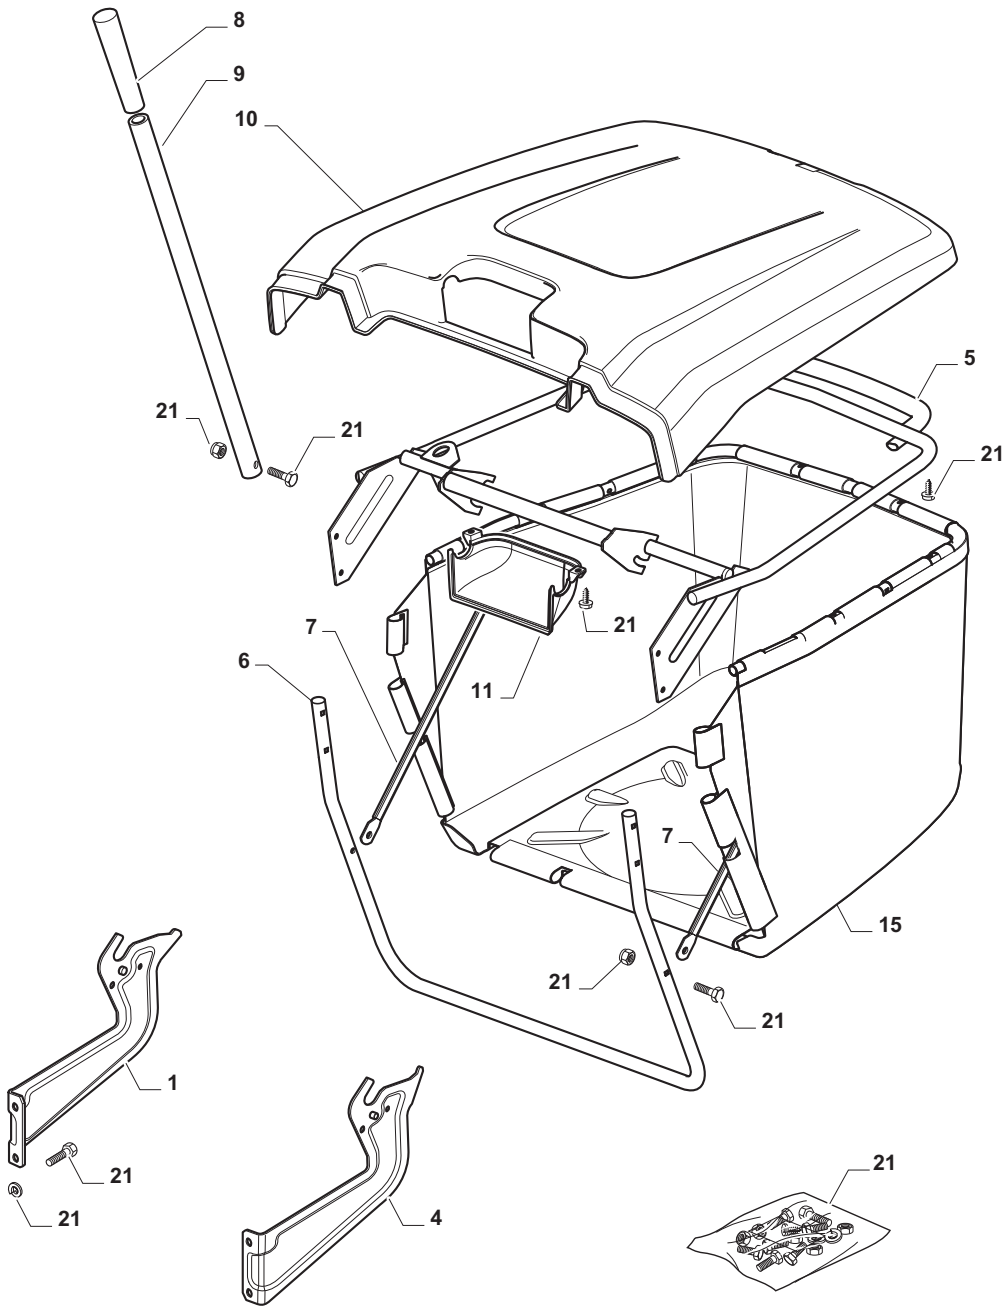

POS	CODE	Q.TY	DESCRIZIONE	DESCRIPTION	DESCRIPTION	BESCHREIBUNG
1	325785377/0	1	Supporto	Support	Support	Halter
4	325785383/0	1	Supporto	Support	Support	Halter
5	382800139/0	1	Telaio Superiore	Upper Frame	Chassis Superieur	Obererrahmen
6	382800141/0	1	Telaio Bocca Sacco	Front Frame	Chassis Avant	Vorderrahmen
7	325650149/0	2	Rinforzo	Stiffening	Reinforcement	Verstaerkung
8	125394508/0	1	Manopola	Handle	Poingee	Griff
9	325869087/0	1	Tubo	Rod	Tige	Stange
10	325110431/0	1	Copertura Sacco Rosso	Grass-Catcher Cover, Red	Couvre-Bac Rouge	Sackkappe Rot
10	325110434/0	1	Copertura Sacco Bianco	Grass-Catcher Cover, White	Couvre-Bac Blanc	Sackkappe Weiß
10	325110439/0	1	Copertura Sacco Giallo	Grass-Catcher Cover, Yellow	Couvre-Bac Jaune	Sackkappe Gelb
10	325110436/0	1	Copertura Sacco Nero	Grass-Catcher Cover, Black	Couvre-Bac Noir	Sackkappe Schwarz
10	325110447/0	1	Copertura Sacco Verde	Grass-Catcher Cover, Green	Couvre-Bac Vert	Sackkappe Grün
11	325207195/0	1	Copertura Maniglia	Handle Cover	Couvre-Poignee	Griffkappe
15	182105947/0	1	Confezione Sacco	Grasscatcher	Bac	Sack
21	382180123/0	1	Dotazione Viteria	Screws Outfit	Ensemble Des Vis	Schraubenausrüstung