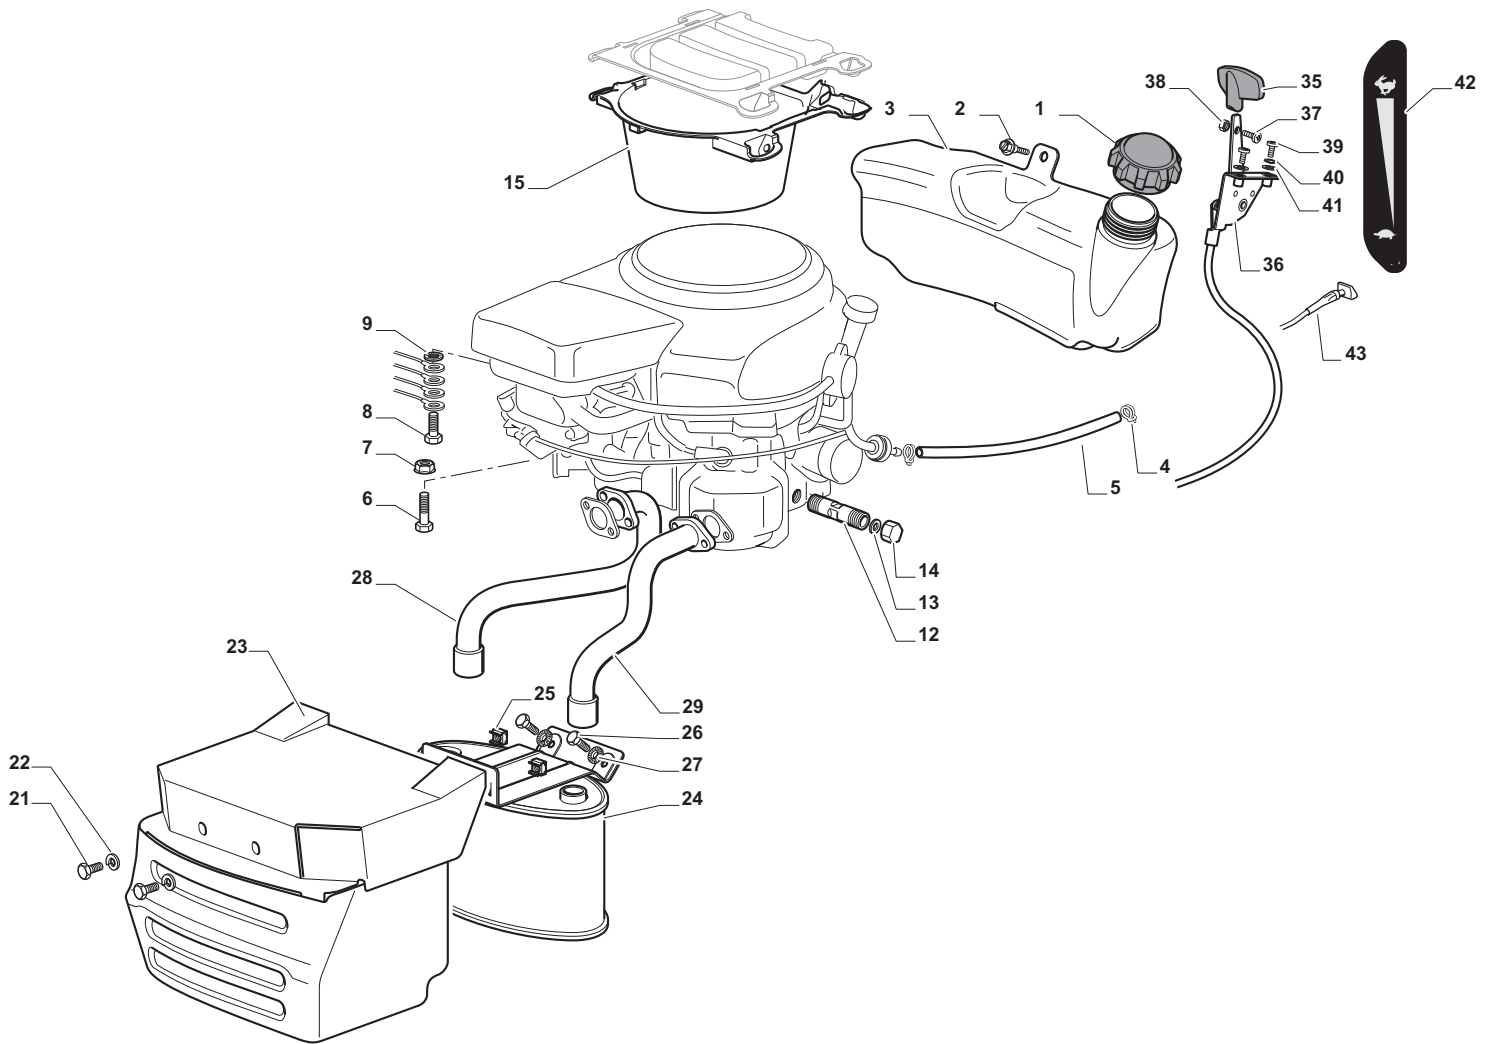

POS	CODE	Q.TY	DESCRIZIONE	DESCRIPTION	DESCRIPTION	BESCHREIBUNG
1	25795001/1	1	Tappo Serbatoio	Cap	Bouchon	Tankverschluss
2	125943010/0	4	Vite	Screw	Vis	Schraube
3	325735126/0	1	Serbatoio	Tank	Reservoir	Tank
4	18375051/1	2	Fascetta	Fair Led	Fixation De Cable	Kabelbefestigung
5	25869057/0	1	Tubo Collegamento (1000 Mm)	Connecting Tube (1000 Mm)	Tube De Connexion (1000 Mm)	Verbindungsrohr (1000 Mm)
6	12691115/0	4	Vite	Screw	Vis	Schraube
7	12154210/0	4	Dado	Nut	Ecrou	Mutter
8	12735599/0	1	Vite	Screw	Vis	Schraube
9	12540260/0	1	Rondella	Washer	Rondelle	Scheibe
12	25598052/0	1	Prolunga Scarico Olio	Oil Discharge Extension	Extension Dech. Huile	Öl Abfluss
13	18401001/1	1	Guarnizione	Oil Seal	Garniture	Dichtung
14	18737849/0	1	Tappo Per Prolunga	Oil Cap	Bouchon Huile	Oelverschluss
15	325108045/0	1	Convogliatore	Conveyor	Convoyeur	Konveyor
15	325108045/1	1	Convogliatore	Conveyor	Convoyeur	Konveyor
16	125730023/0	1	Separatore Aspiraz.	Intake Separator	Separateur Aspirat.	Augenabscheider
21	12792611/0	2	Vite	Screw	Vis	Schraube
22	12540260/0	2	Rondella	Washer	Rondelle	Scheibe
23	382598049/0	1	Protezione Silenziatore	Muffler Protection	Protection Silencieux	Auspuffschutz
24	82750003/0	1	Silenziatore	Muffler	Silenceux	Auspuff
25	12360425/0	2	Dado (Mecc.)	Nut (Mech.)	Ecrou (Mec.)	Mutter (Mech.)
26	12792611/0	2	Vite	Screw	Vis	Schraube
27	12540260/0	2	Rondella	Washer	Rondelle	Scheibe
28	18738221/0	1	Tubo Scarico Destro	Exhaust Tube Right	Tube Echappement Droit	Abgasungrohr, Rechte
29	18738222/0	1	Tubo Scarico Sinistro	Exhaust Tube Left	Tube Echappement Gau.	Abgasungrohr, Linke
35	325394531/0	1	Manopolina	Knob	Poignee	Griff
36	182000217/0	1	Acceleratore	Accelerator	Accelérateur	Gas Zug
37	112726389/0	1	Vite	Screw	Vis	Schraube
38	12290800/0	1	Dado	Nut	Ecrou	Mutter
39	112726389/0	2	Vite	Screw	Vis	Schraube
40	12540020/0	2	Rondella	Washer	Rondelle	Scheibe
41	12521310/0	2	Rosetta	Washer	Rondelle	Scheibe
42	114364617/0	1	Etichetta	Label	Etiquette	Klebzettel
43	125090006/0	1	Comando Starter	Choke Control	Commande Starter	Starter Betaetigung