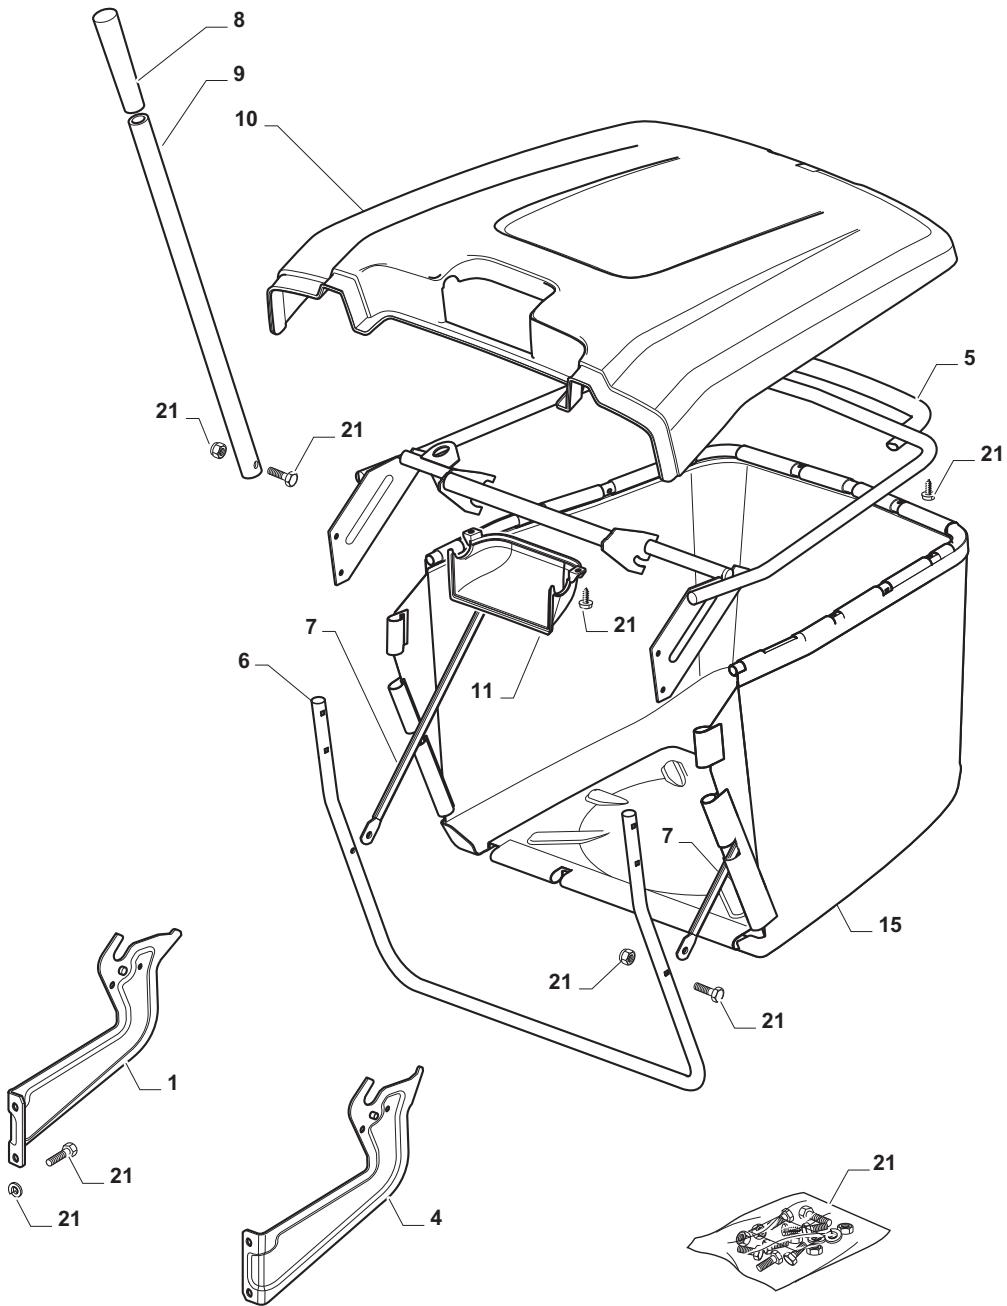

POS	CODE	Q.TY	DESCRIZIONE	DESCRIPTION	DESCRIPTION	BESCHREIBUNG
1	325785377/0	1	Supporto	Support	Support	Halter
4	325785383/0	1	Supporto	Support	Support	Halter
5	382800139/0	1	Telaio Superiore	Upper Frame	Chassis Superieur	Obererrahmen
6	382800141/0	1	Telaio Bocca Sacco	Front Frame	Chassis Avant	Vorderrahmen
7	325650149/0	2	Rinforzo	Stiffening	Reinforcement	Verstaerkung
8	125394508/0	1	Manopola	Handle	Poingee	Griff
9	325869087/0	1	Tubo	Rod	Tige	Stange
10	325110431/0	1	Copertura Sacco Rosso	Grass-Catcher Cover, Red	Couvre-Bac Rouge	Sackkappe Rot
10	325110434/0	1	Copertura Sacco Bianco	Grass-Catcher Cover, White	Couvre-Bac Blanc	Sackkappe Weiß
10	325110439/0	1	Copertura Sacco Giallo	Grass-Catcher Cover, Yellow	Couvre-Bac Jaune	Sackkappe Gelb
10	325110436/0	1	Copertura Sacco Nero	Grass-Catcher Cover, Black	Couvre-Bac Noir	Sackkappe Schwarz
10	325110447/0	1	Copertura Sacco Verde	Grass-Catcher Cover, Green	Couvre-Bac Vert	Sackkappe Grün
11	325207195/0	1	Copertura Maniglia	Handle Cover	Couvre-Poignee	Griffkappe
15	182105947/0	1	Confezione Sacco	Grasscatcher	Bac	Sack
21	382180123/0	1	Dotazione Viteria	Screws Outfit	Ensemble Des Vis	Schraubenausrüstung