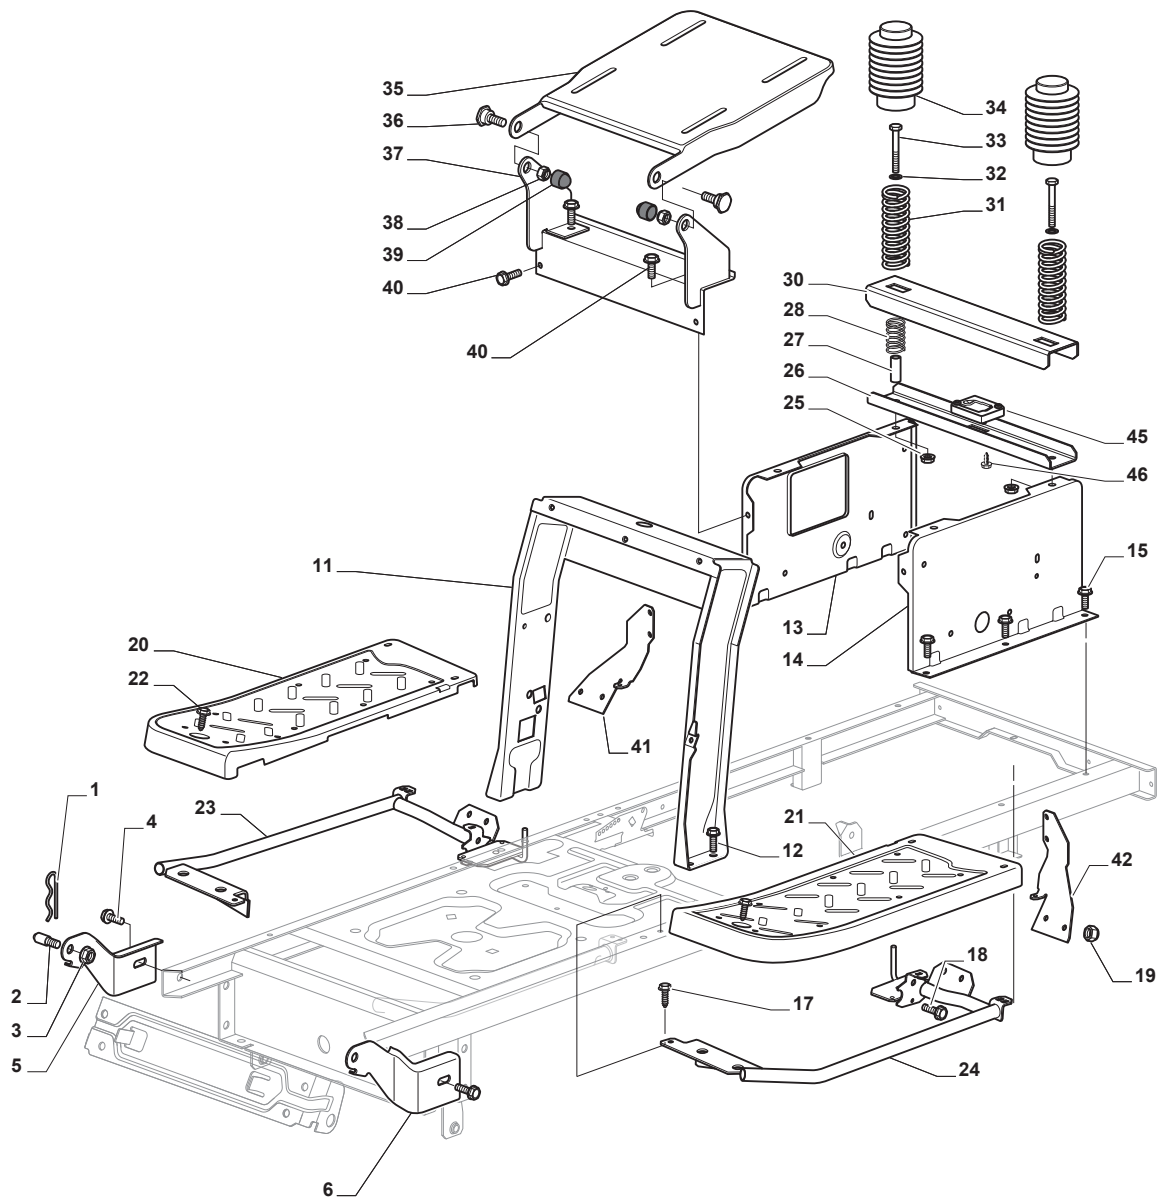

THIS INFORMATION IS NOT INTENDED FOR SALE OR RESALE, AND THIS NOTICE MUST REMAIN ON ALL COPIES.

Fig.	Q.ty	Part No	Description	Notes
1	1	124487998/0	Cotter Pin	
2	2	125510079/0	Pin	
3	6	112155000/0	Nut	
4	2	112735599/0	Screw	
5	1	325547225/0	Right Plate	
6	1	325547227/0	Left Plate	
11	1	382785169/1	Steering Column Support	
12	4	125943009/0	Screw	
13	1	325785331/1	Right Seat Support	
14	1	325785333/1	Left Seat Support	
15	6	125943009/0	Screw	
17	2	125943009/0	Screw	
18	2	125943009/0	Screw	
19	10	112155000/0	Nut	
20	1	325500041/1	Right Footboard	
21	1	325500043/1	Left Footboard	
22	2	112735599/0	Screw	
23	1	382785221/0	Footboard Support	
24	1	382785223/0	Footboard Support	
25	2	112293201/0	Nut	
26	1	325820109/1	Seat Support	
27	2	125160077/0	Spacer	
28	2	125430263/0	Spring	
30	1	325820111/0	Support	
31	2	125430264/0	Spring	
32	2	112521350/0	Washer	
33	2	112691400/0	Screw	
34	2	325122002/0	Hood	
35	1	382547061/0	Plate	
36	2	122524970/3	Pin	
37	1	382820151/0	Seat Support	
38	2	112155010/0	Nut	
39	2	118203854/0	Cap	
40	12	125943009/0	Screw	
41	1	325650155/0	Support	
42	1	325650157/0	Support	
45	1	325785379/0	Support	
46	2	112728686/0	Screw	