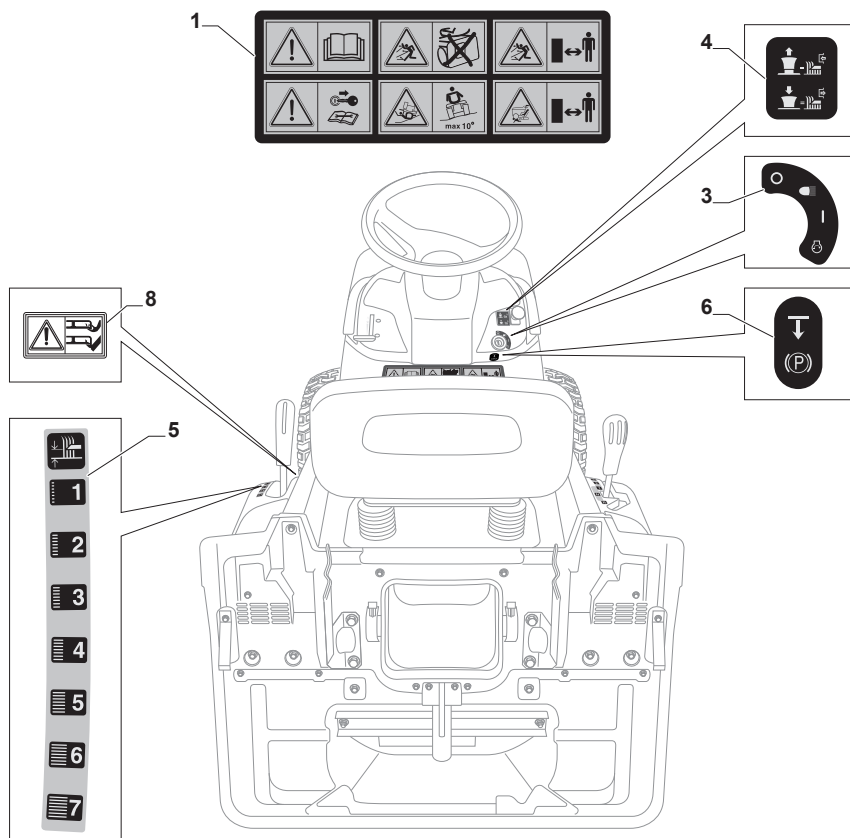

Fig.	Q.ty	Part No	Description	Notes
1	1	182040198/1	Cables Ass.Y	for B&S-GGP-Kawasaki Engine
1	1	182040212/0	Cables Ass.Y	for Honda Engine
2	1	382722444/1	Electronic Card	
3	3	112735101/0	Screw	
4	1	118450075/1	Starting Switch	
5	1	325600090/1	Card Protection	
6	1	118210023/0	Starting Key	
7	1	118120002/1	Battery	
8	1	125430265/1	Spring	
9	1	118400863/0	Screwed Ring	
15	2	133215000/0	Cover	
16	1	133340036/0	Fuse 25 A	
16	1	133340040/0	Fuse 10 A	
17	2	133500007/0	Fuse Carrier	
18	1	118450074/0	Clutch Switch	
19	3	119410613/0	Microswitch	
20	1	182040186/0	Cable	for Lamp Version
20	1	182040191/0	Cables Ass.Y	for LED Version
21	2	118459100/0	Lamp For Lights	
22	1	119410605/1	Microswitch	
25	1	182180090/0	Battery Charger 12V 1A - CE Plug	CE Plug
25	1	182180091/0	Battery Charger 12V 1A - UK Plug	UK Plug
26	1	325605003/0	Button	
27	2	325256250/0	Screwed Ring	
28	1	182040174/0	Led Wiring Assy	

Fig.	Q.ty	Part No	Description	Notes
1	1	114361553/1	Label	
3	1	114363699/0	Label	
4	1	114361438/0	Label	
5	1	114366142/0	Label	
6	1	114363700/0	Label	
8	1	114356699/1	Label	

Fig.	Q.ty	Part No	Description	Notes
1	1	382869038/0	Muffler Protection	
2	4	125943008/0	Screw	
3	2	125160074/0	Spacer	
5	2	382650211/0	Stiffening	
6	1	382033119/0	Tow Bar Assy	
7	2	112155000/0	Nut	
8	1	125510021/1	Hitch Pin	
9	1	124487999/0	Spring Pin	
10	1	122170600/0	Spacer	
11	1	112792099/0	Screw	
12	3	112292102/0	Nut	
13	2	327546015/2	Plate	
14	1	112791400/0	Screw	
15	1	325140104/1	Deflector	
16	1	325394021/0	Handle	
17	1	125510077/0	Pin	
18	1	125430245/0	Spring	
19	1	325547320/0	Plate	
20	1	112735403/0	Screw	
21	1	325280000/1	Handgrip	
22	1	125840011/1	Tie Rod	
23	2	125253004/0	Mulch.Kit Fixing Hook	
24	2	118566112/0	Polyethylene Push Road	
25	1	325600093/0	Ejection Guard	
26	1	382869044/0	Support	
27	2	125510022/1	Pin	
28	2	124487998/0	Cotter Pin	
29	2	112689515/0	Screw	
30	2	112154510/0	Nut	
31	1	124487999/0	Spring Pin	
32	1	382180028/0	Outfit, Screws	