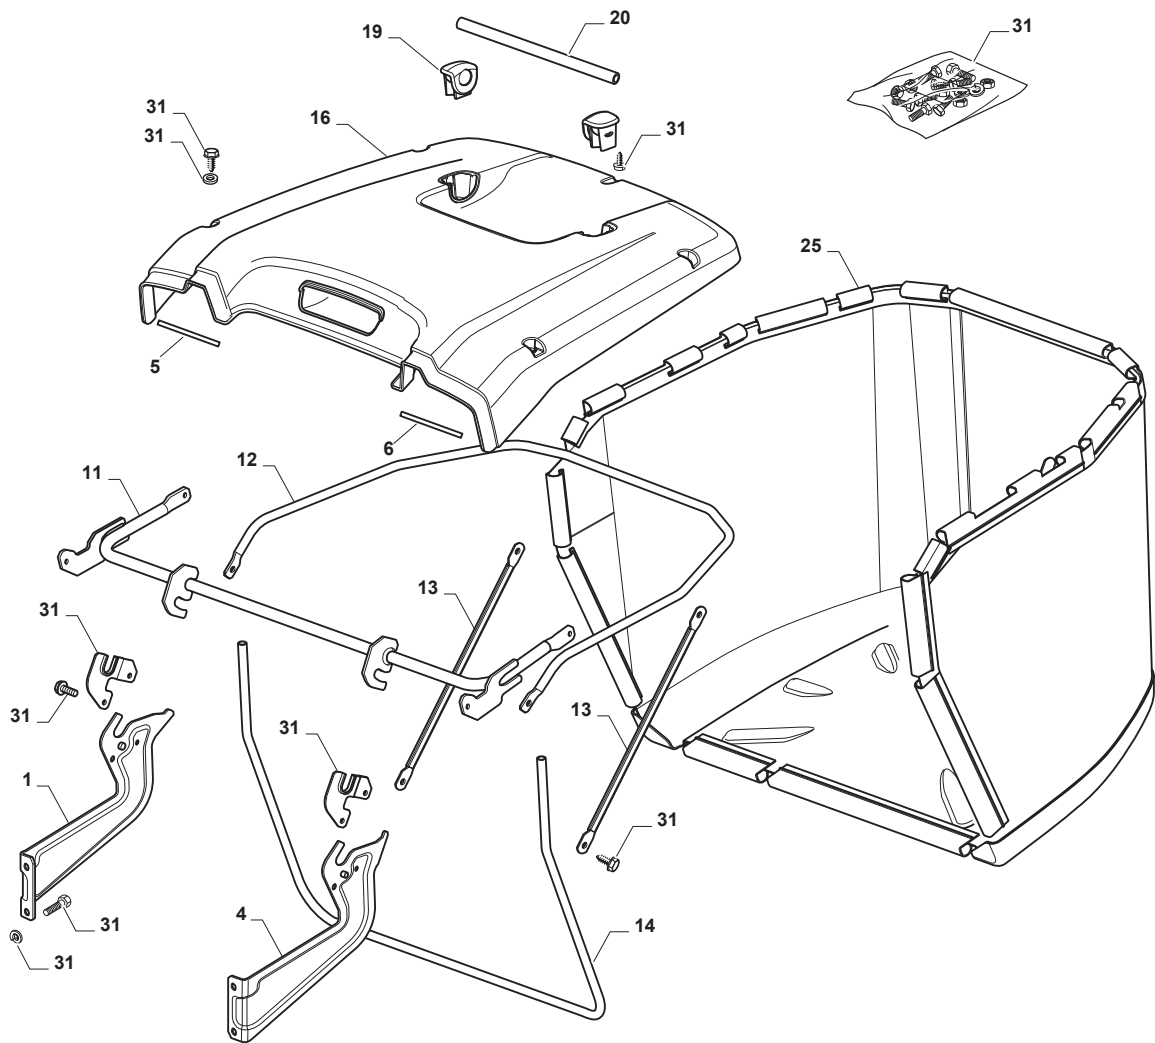

Fig.	Q.ty	Part No	Description	Notes
1	1	325785377/0	Support	
4	1	325785383/0	Support	
5	1	382800139/0	Upper Frame	
6	1	382800141/0	Front Frame	
7	2	325650149/0	Stiffening	
8	1	125394508/0	Knob	
9	1	325869087/0	Rod	
10	1	325110431/1	Light Red Grass-Catcher Cover	
10	1	325110479/0	Dark Red Grass-Catcher Cover	
10	1	325110434/0	White Grass-Catcher Cover	
10	1	325110436/0	Black Grass-Catcher Cover	
10	1	325110439/0	Yellow Grass-Catcher Cover	
10	1	325110447/0	Green Grass-Catcher Cover	
11	1	325207195/0	Handle Cover	
12	1	125270802/0	Seal	
13	1	125270803/0	Seal	
15	1	182105947/0	Grasscatcher	
21	1	382180123/0	Outfit, Screws	