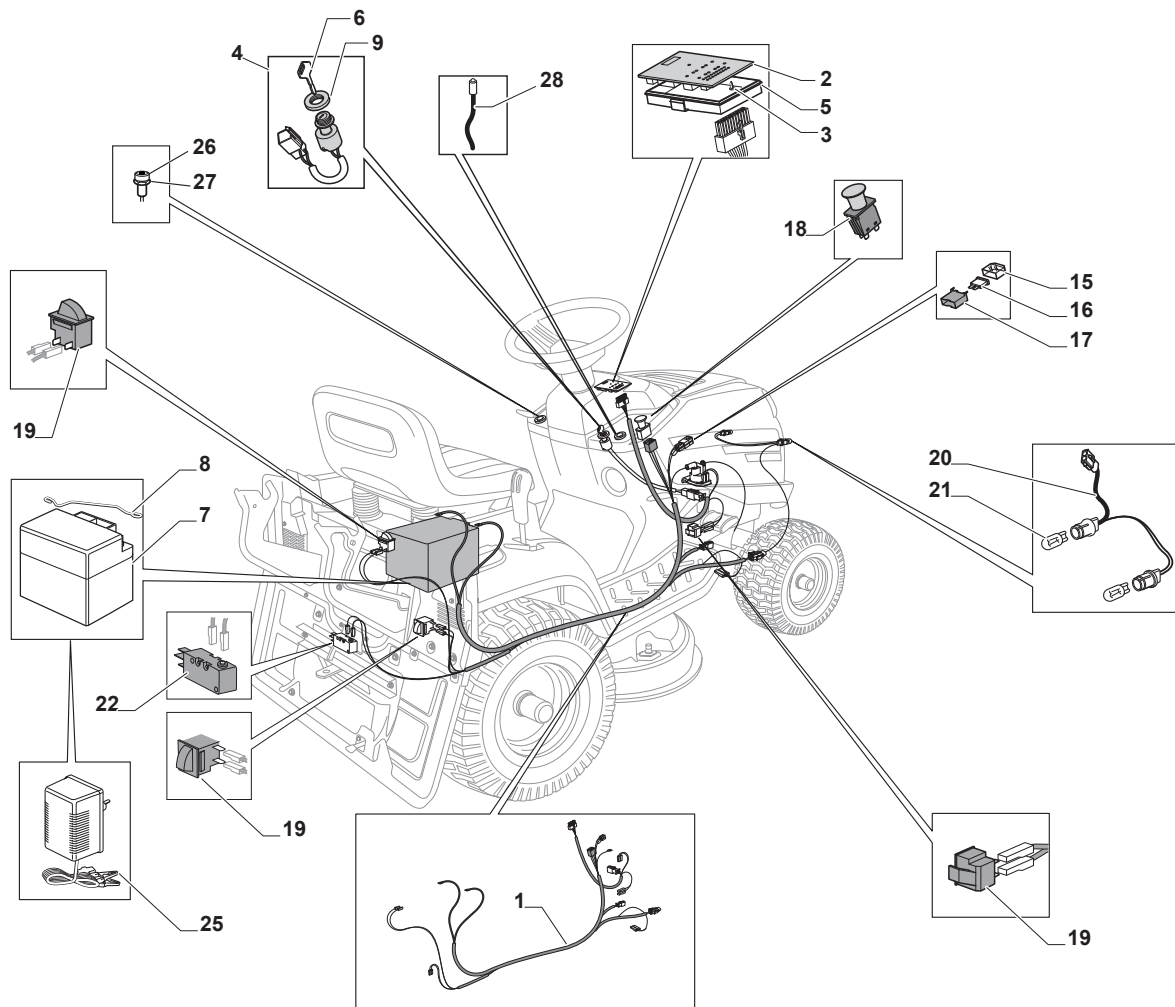

Fig.	Q.ty	Part No	Description	Notes
1	1	125795001/1	Cap	
2	4	125943010/0	Screw	
3	1	325735126/0	Fuel Tank	
4	1	118375051/1	Fair Led	
5	1	325869057/0	Connecting Tube	
6	1	112735599/0	Screw	
7	4	112735109/2	Screw	
8	1	118738227/0	Exhaust Pipe Kohler 16-18	
9	6	112540260/0	Grower	
10	2	112737450/0	Screw	
11	1	325108045/1	Conveyor	
21	2	112792611/0	Screw	
23	1	382598063/0	Muffler Protection	
24	1	182750010/0	Muffler	
25	1	112360425/0	Nut	
27	2	112540260/0	Grower	
35	1	325394531/0	Knob	
36	1	182000216/0	Accelerator	
37	1	112726389/0	Screw	
38	1	112290800/0	Nut	
39	2	112726389/0	Screw	
40	2	112540020/0	Washer	
41	2	112521310/0	Washer	
42	1	114363697/0	Label	