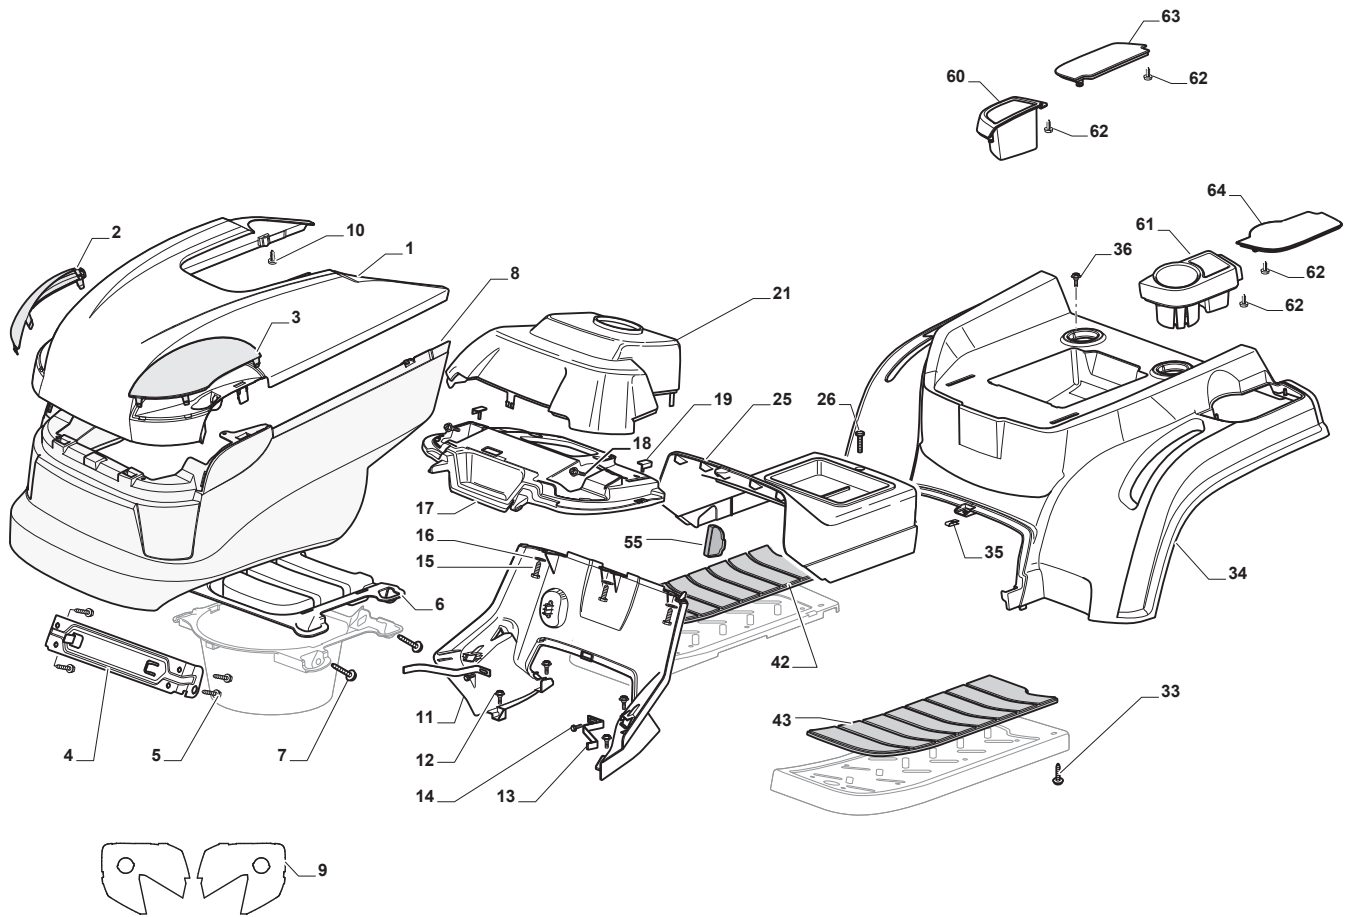

Fig.	Q.ty	Part No	Description	Notes
1	1	325774501/0	Clamp	
2	1	325774507/0	Clamp	
3	2	325650163/0	Stiffening	
4	8	125943009/0	Screw	
5	2	125943009/0	Screw	
6	1	325547299/0	Rear Plate, Upper Part	
7	1	112789008/0	Screw	
8	1	127430600/0	Spring	
9	1	112154330/0	Nut	
10	4	125943010/0	Screw	
11	6	112789008/0	Screw	
12	6	112521320/0	Washer	
13	6	112437503/0	Plate	
15	2	112728686/0	Screw	
16	1	325109522/0	Protection Cover	
17	1	325318276/0	Gearshift	
18	1	325785428/0	Support	
19	2	125943010/0	Screw	
20	1	325318277/0	Lever	
25	4	125943009/0	Screw	
26	2	325774521/0	Clamp	
28	1	325650151/0	Stiffening	
29	1	325650153/0	Stiffening	
30	1	112789008/0	Screw	
31	1	325755061/0	Bracket	
32	1	112154330/0	Nut	
33	1	325774533/0	Clamp	
34	1	125510080/1	Pin	
35	1	112154510/0	Nut	
36	1	125430282/0	Spring	
37	1	382547071/0	Rear Plate, Lower Part	
40	1	382180121/0	Screw	
41	1	325600107/0	Protection	