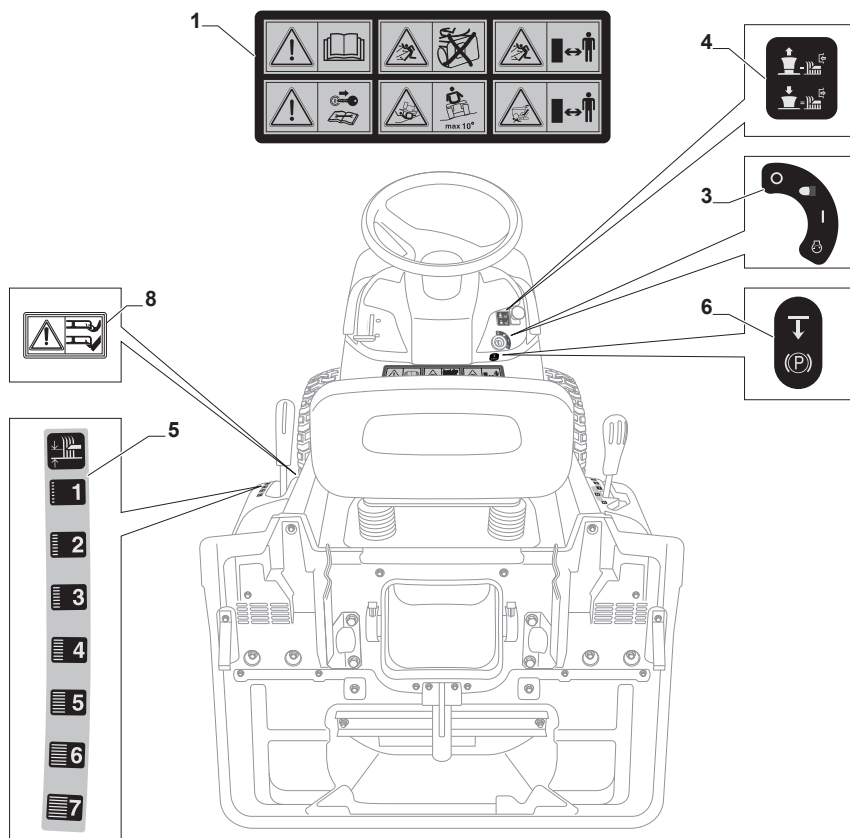

Fig.	Q.ty	Part No	Description	Notes
1	1	182040198/0	Cables Ass.Y	Mecch. Model with B&S or GGP Engine
1	1	182040212/0	Cables Ass.Y	Mecch. Model with Honda Engine
2	1	382722444/1	Electronic Card	
3	3	112735101/0	Screw	
4	1	118450075/1	Starting Switch	
5	1	325600090/1	Card Protection	
6	1	118210023/0	Starting Key	
7	1	118120002/1	Battery	
8	1	125430265/1	Spring	
9	1	118400863/0	Screwed Ring	
15	2	133215000/0	Cover	
16	1	133340036/0	Fuse 25 A	
16	1	133340040/0	Fuse 10 A	
17	2	133500007/0	Fuse Carrier	
18	1	118450074/0	Clutch Switch	
19	3	119410613/0	Microswitch	
20	1	182040186/0	Cable	for Lamp models
20	1	182040191/0	Cables Ass.Y	for LED models
21	2	118459100/0	Lamp For Lights	
22	1	119410605/1	Microswitch	
25	1	182180090/0	Battery Charger	CE Plugg
25	1	182180091/0	Battery Charger	UK Plugg
26	1	325605003/0	Button	
27	1	325256250/0	Screwed Ring	
28	1	182040174/0	Led Wiring Assy	

Fig.	Q.ty	Part No	Description	Notes
1	1	114361553/1	Label	
3	1	114363699/0	Label	
4	1	114361438/0	Label	
5	1	114366142/0	Label	
6	1	114363700/0	Label	
8	1	114356699/1	Label	

Fig.	Q.ty	Part No	Description	Notes
1	1	382869038/0	Muffler Protection	
2	4	125943008/0	Screw	
3	2	125160074/0	Spacer	
5	2	382650211/0	Stiffening	
6	1	382033119/0	Tow Bar Assy	
7	2	112155000/0	Nut	
8	1	125510021/1	Hitch Pin	
9	1	124487999/0	Spring Pin	
15	1	325140104/1	Deflector	
16	1	325394021/0	Handle	
17	1	125510077/0	Pin	
18	1	125430245/0	Spring	
19	1	325547320/0	Plate	
20	1	112735403/0	Screw	
21	1	325280000/1	Handgrip	
22	1	125840011/1	Tie Rod	
23	2	125253004/0	Mulch.Kit Fixing Hook	
25	1	325600093/0	Ejection Guard	
26	1	382869044/0	Support	
27	2	125510022/1	Pin	
29	2	112689515/0	Screw	
30	2	112154510/0	Nut	
31	1	124487999/0	Spring Pin	
32	1	382180028/0	Outfit, Screws	
28	2	125580040/0	Stake	