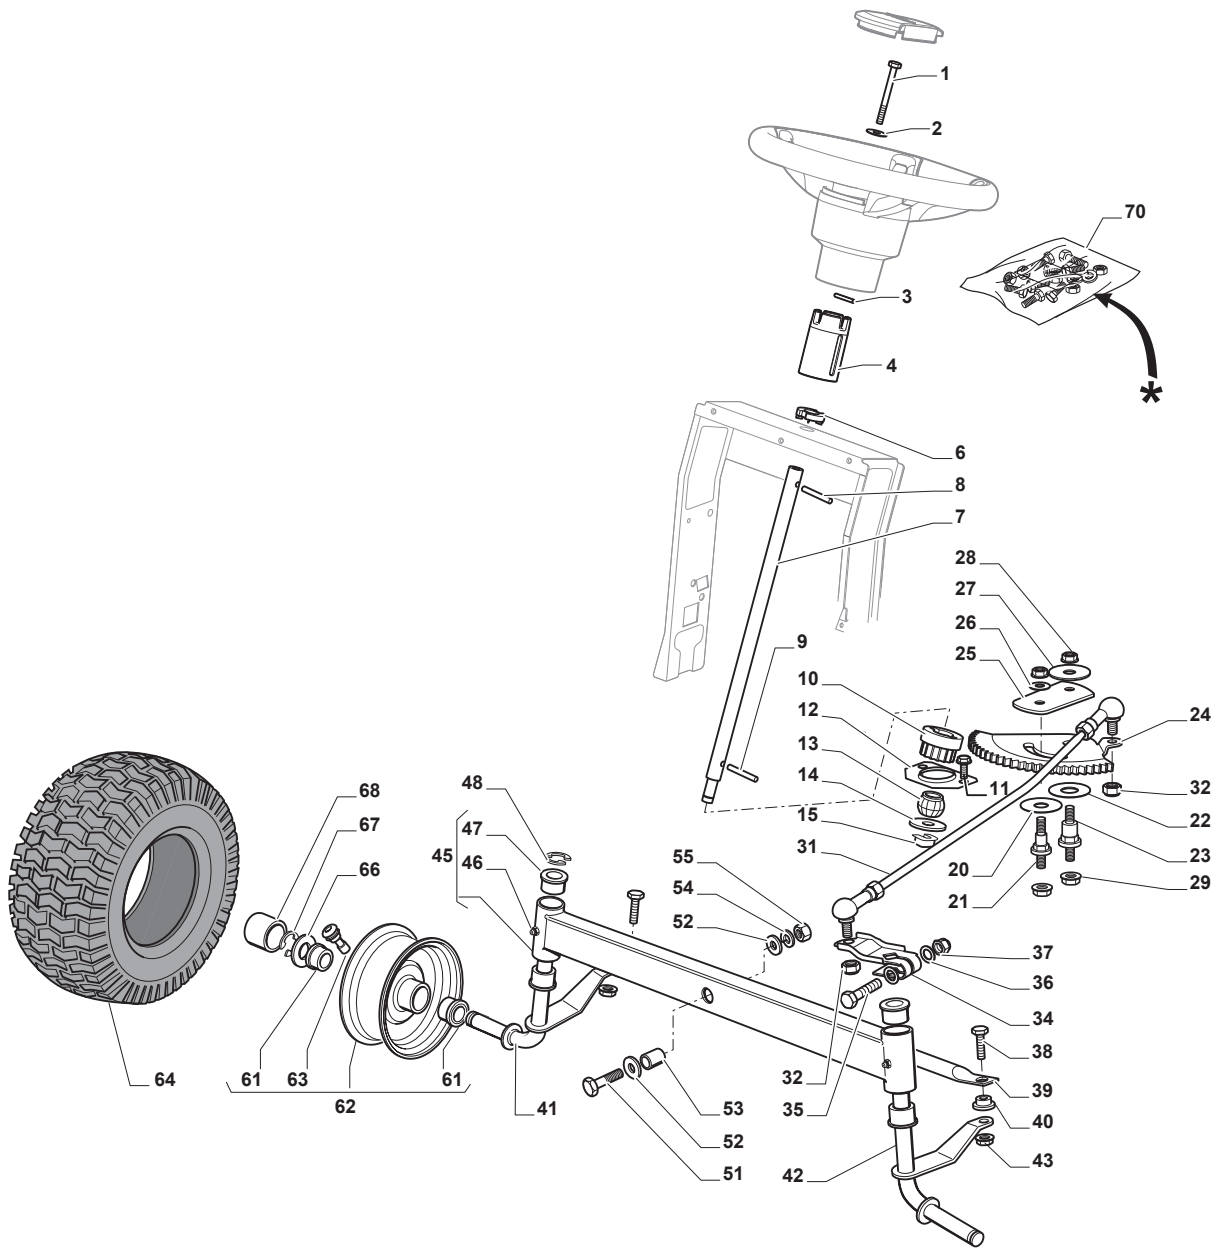

Fig.	Q.ty	Part No	Description	Notes
1	1	112692050/0	Screw	
2	1	112540260/0	Grower	
3	1	112523070/0	Washer	
4	1	382785266/0	Support	
6	1	325038008/0	Bushing	
7	1	125520007/0	Steering Column	
8	1	112620300/0	Spring	
9	1	112622650/0	Dowel pin	
10	1	125570003/0	Pinion	
11	2	127943051/0	Screw	
12	1	325785213/1	Support	
13	1	325743000/0	Joint	
14	1	112521370/0	Washer	
15	1	112436030/0	Plate	
20	1	322672151/0	Antifriction Washer	
21	1	125510104/0	Pin	
22	1	125670023/0	Washer	
23	1	125510109/0	Pin	
24	1	325735519/0	Steering Sector	
25	1	325547233/0	Plate	
26	1	112369500/0	Elastic Washer	
27	1	122160400/0	Elastic Disc	
28	2	112155010/0	Nut	
29	2	112155010/0	Nut	
31	1	382000566/2	Steering Rod	
32	2	112156602/0	Nut	
34	1	325318243/0	Lever	
35	1	112692390/0	Screw	
36	2	112521360/0	Washer	
37	1	112156602/0	Nut	
38	2	125510103/0	Pin	
39	1	325840029/0	Tie Rod	
40	2	325038007/0	Bushing	
41	1	382230369/0	Right Stub Axle	13" inch
41	1	382230373/0	Right Stub Axle	15" inch
42	1	382230371/0	Left Stub Axle	15" inch
42	1	382230375/0	Left Stub Axle	13" inch
43	2	112155000/0	Nut	
45	1	382034030/0	Equalizer With Bush And Lubricator	
46	2	112379511/0	Grease Dispenser	
47	4	125034002/1	Bushing	
48	1	112001010/0	Benzing Ring	
51	1	112692695/0	Screw	
52	2	112523100/0	Washer	
53	1	125160016/0	Spacer	
54	1	112587100/0	Grower	
55	1	112295300/0	Nut	
61	4	125122200/2	Bearing	
62	2	182000598/0	Rimm	
63	2	125950000/0	Valve	
64	2	125590014/0	Tyre	13" inch