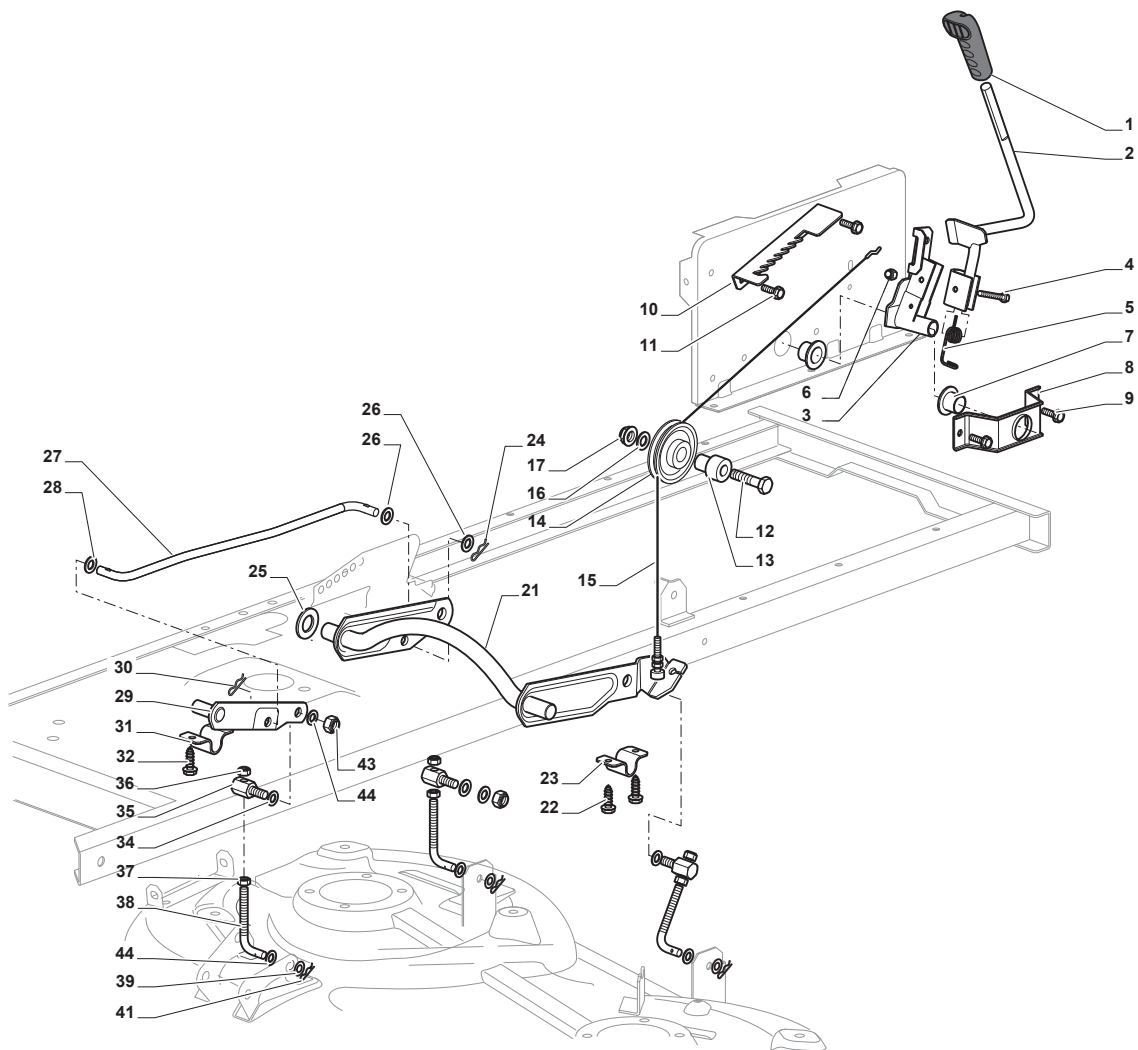

Fig.	Q.ty	Part No	Description	Notes
1	1	325394533/0	Knob	
2	1	382318255/0	Lever	
3	1	382318231/0	Axle	
4	1	112674700/0	Screw	
5	1	125430261/0	Spring	
6	1	112154510/0	Nut	
7	2	325038006/0	Bushing	
8	1	325785297/0	Support	
9	2	125943009/0	Screw	
10	1	325735515/0	Steering Sector	
11	2	125943009/0	Screw	
12	1	112793701/0	Screw	
13	1	125040636/1	Bushing	
14	1	125601579/0	Pulley	
15	1	382004620/0	Wire	
16	1	112523060/0	Washer	
17	1	112293201/0	Nut	
21	1	382318297/0	Axle	
22	4	112735599/0	Screw	
23	2	325547231/0	Plate	
24	1	124487997/0	Cotter Pin	
25	2	112521390/0	Washer	
26	2	325670010/0	Antifriction Washer	
27	1	125033109/0	Connecting Rod	
28	1	325670010/0	Antifriction Washer	
29	1	382318293/0	Axle	
30	1	124487997/0	Cotter Pin	
31	1	325547231/0	Plate	
32	2	112735599/0	Screw	
34	3	325670008/1	Washer	
35	3	125510107/1	Pin	
36	3	112156602/0	Nut	
37	3	112295200/0	Nut	
38	3	125840012/0	Tie Rod	
39	3	325670008/1	Washer	
41	3	124487998/0	Cotter Pin	
43	3	112156602/0	Nut	
44	6	325670008/1	Washer