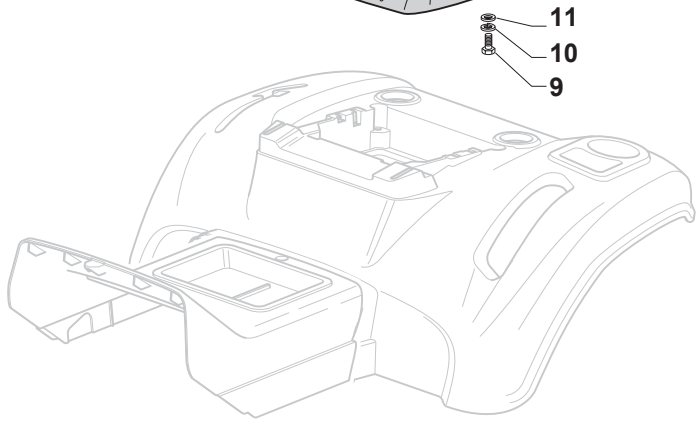

Fig.	Q.ty	Part No	Description	Notes
1	1	114361553/1	Label	
3	1	114363699/0	Label	
4	1	114361438/0	Label	
5	1	114366142/0	Label	
6	1	114363700/0	Label	
8	1	114356699/1	Label	

Fig.	Q.ty	Part No	Description	Notes
1	1	382869038/0	Muffler Protection	
2	4	125943008/0	Screw	
3	2	125160074/0	Spacer	
5	2	382650211/0	Stiffening	
6	1	382033119/0	Tow Bar Assy	
7	2	112155000/0	Nut	
8	1	125510021/1	Hitch Pin	
9	1	124487999/0	Spring Pin	
15	1	325140104/1	Deflector	
16	1	325394021/0	Handle	
17	1	125510077/0	Pin	
18	1	125430245/0	Spring	
19	1	325547320/0	Plate	
20	1	112735403/0	Screw	
21	1	325280000/1	Handgrip	
22	1	125840011/1	Tie Rod	
23	2	125253004/0	Mulch.Kit Fixing Hook	
25	1	325600093/0	Ejection Guard	
26	1	382869044/0	Support	
27	2	125510022/1	Pin	
29	2	112689515/0	Screw	
30	2	112154510/0	Nut	
31	1	124487999/0	Spring Pin	
32	1	382180028/0	Outfit, Screws	
28	2	125580040/0	Stake	