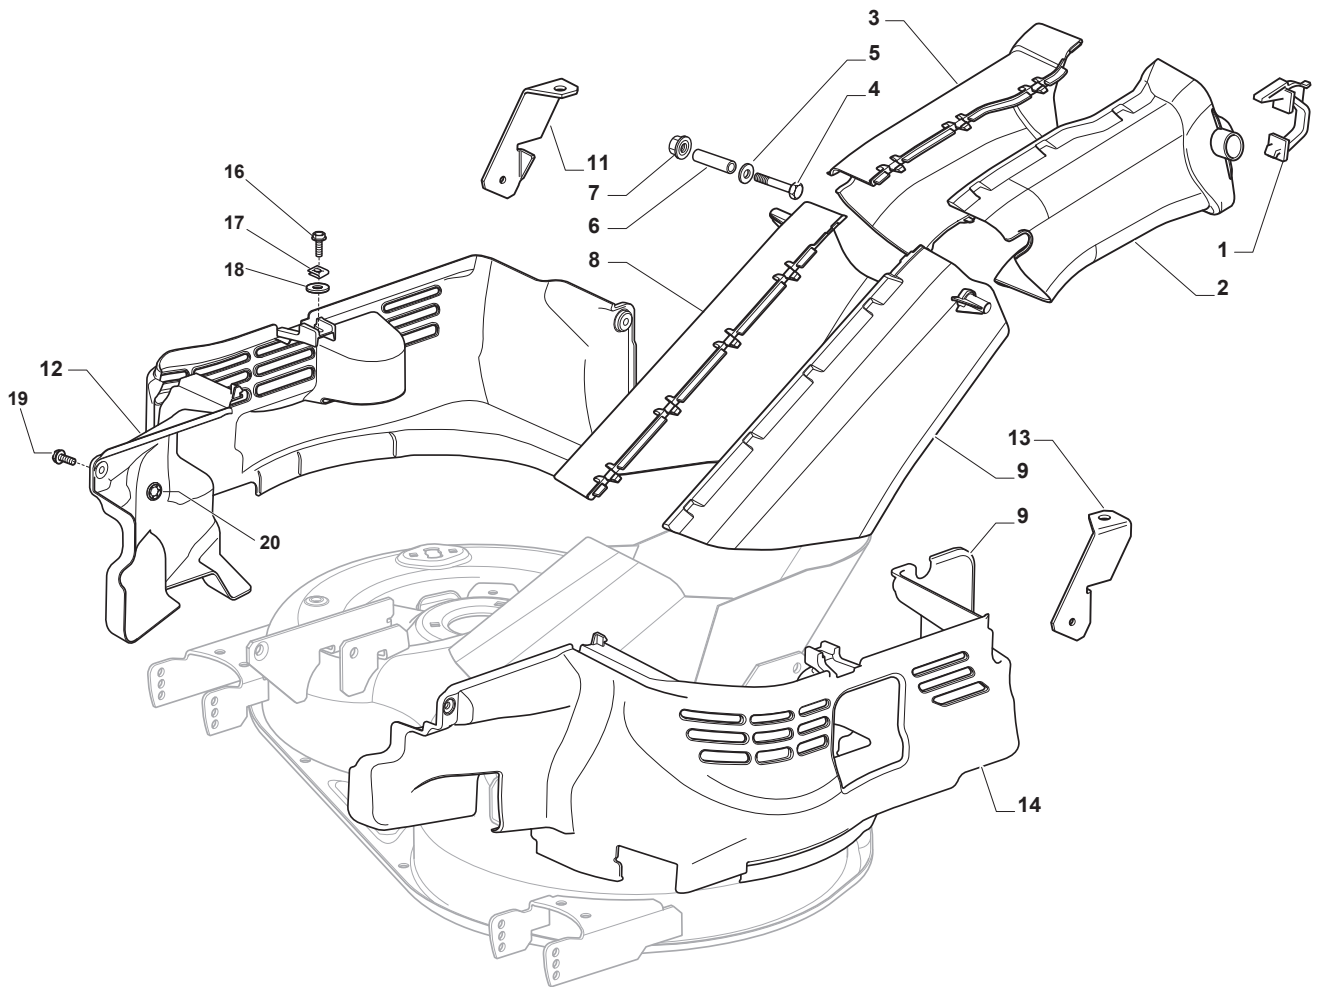

Fig.	Q.ty	Part No	Description	Notes
1	2	325774499/0	Clamp	
11	1	325774527/0	Clamp	
12	1	325060164/0	Case	
13	1	325774529/0	Clamp	
14	1	325060165/0	Case	
16	2	112789008/0	Screw	
17	2	112437503/0	Plate	
18	2	112523020/0	Washer	
19	4	125943011/0	Screw	
2	1	325108056/0	Conveyor	
20	4	112604899/0	Crown Fastener	
3	1	325108057/0	Conveyor	
4	2	112792425/0	Screw	
5	2	112521330/0	Washer	
6	2	125160071/0	Spacer	
7	2	112292102/0	Nut	
8	1	325108064/0	Conveyor	
9	1	325108065/0	Conveyor	