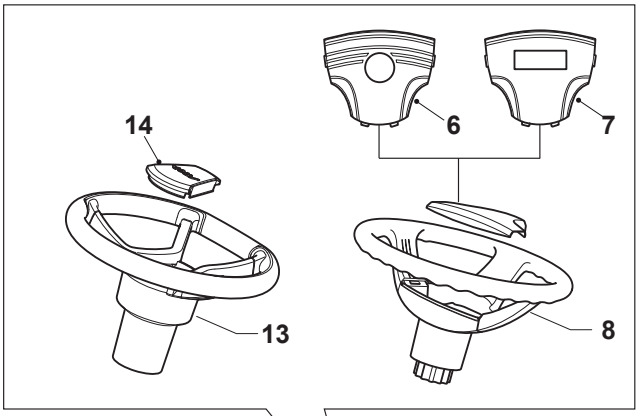

Fig.	Q.ty	Part No	Description	Notes
1	1	114361553/1	Label	
3	1	114363699/0	Label	
4	1	114361438/0	Label	
5	1	114366142/0	Label	
6	1	114363700/0	Label	
8	1	114356699/1	Label	

Fig.	Q.ty	Part No	Description	Notes
1	1	382869038/0	Muffler Protection	
2	4	125943008/0	Screw	
3	2	125160074/0	Spacer	
5	2	382650211/0	Stiffening	
6	1	382033119/0	Tow Bar Assy	
7	2	112155000/0	Nut	
8	1	125510021/1	Hitch Pin	
9	1	124487999/0	Spring Pin	
15	1	325140104/1	Deflector	
16	1	325394021/0	Handle	
17	1	125510077/0	Pin	
18	1	125430245/0	Spring	
19	1	325547320/0	Plate	
20	1	112735403/0	Screw	
21	1	325280000/1	Handgrip	
22	1	125840011/1	Tie Rod	
23	2	125253004/0	Mulch.Kit Fixing Hook	
25	1	325600093/0	Ejection Guard	
26	1	382869044/0	Support	
27	2	125510022/1	Pin	
29	2	112689515/0	Screw	
30	2	112154510/0	Nut	
31	1	124487999/0	Spring Pin	
32	1	382180028/0	Outfit, Screws	
28	2	125580040/0	Stake	