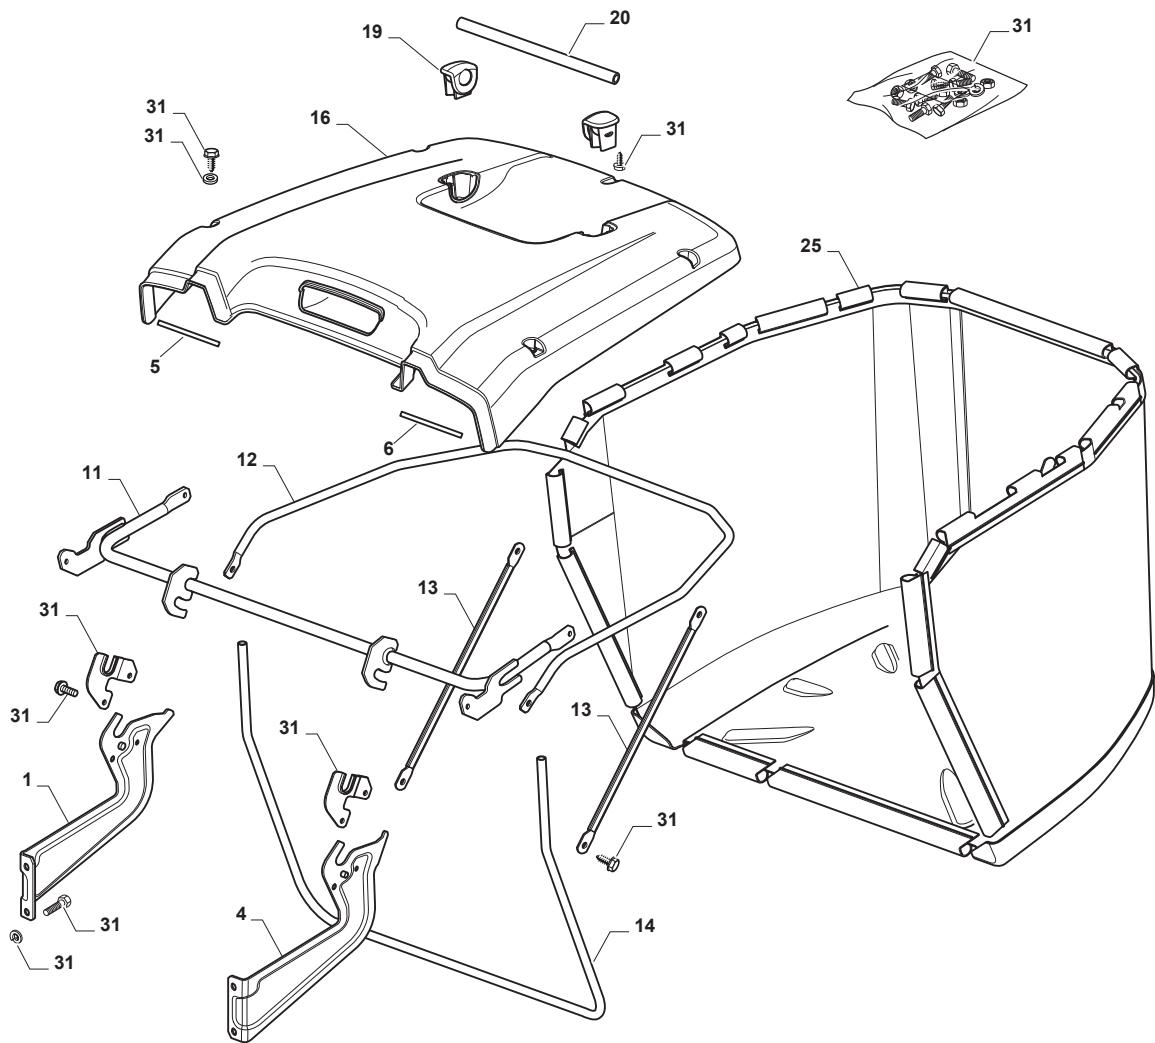

Fig.	Q.ty	Part No	Description	Notes
1	1	325785377/0	Support	
4	1	325785383/0	Support	
5	1	382800139/0	Upper Frame	
6	1	382800141/0	Front Frame	
7	2	325650149/0	Stiffening	
8	1	125394508/0	Knob	
9	1	325869087/0	Rod	
10	1	325110431/0	Red Grass-Catcher Cover	Red
10	1	325110434/0	White Grass-Catcher Cover	White
10	1	325110436/0	Black Grass-Catcher Cover	Black
10	1	325110439/0	Yellow Grass-Catcher Cover	Yellow
10	1	325110447/0	Green Grass-Catcher Cover	Green
11	1	325207195/0	Handle Cover	
12	1	125270802/0	Seal	
13	1	125270803/0	Seal	
15	1	182105947/0	Grasscatcher	
21	1	382180123/0	Screw	