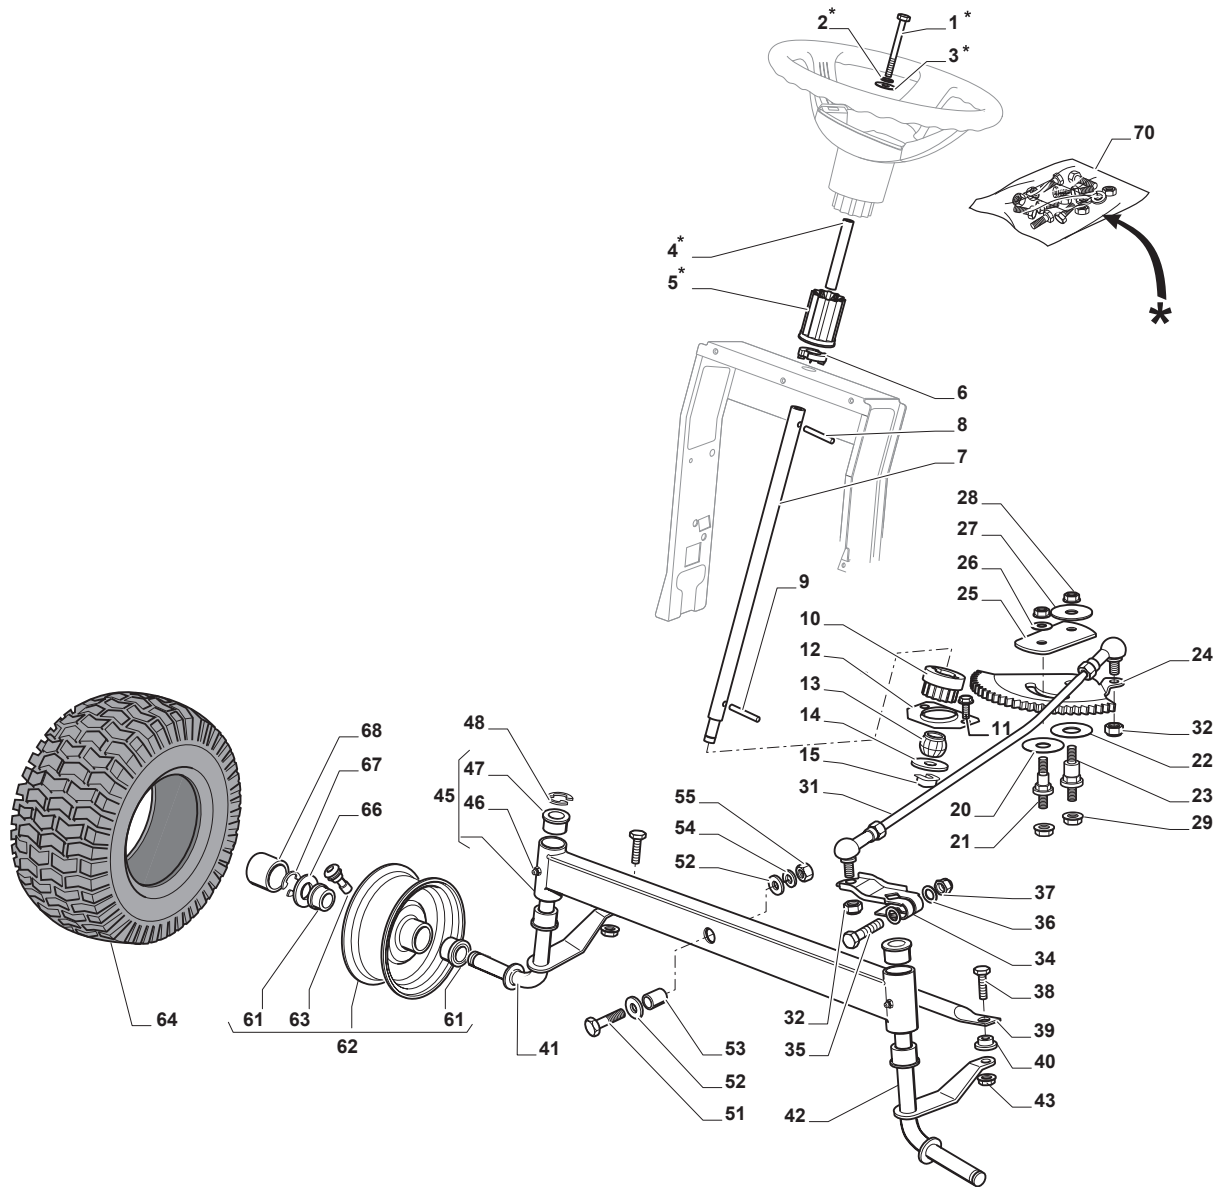

Fig.	Q.ty	Part No	Description	Notes
1	1	112692050/0	Screw	
2	1	112540260/0	Grower	
3	1	112523070/0	Washer	
4	1	125160047/0	Spacer	
5	1	325785318/0	Support	
6	1	325038008/0	Bushing	
7	1	125520007/0	Steering Column	
8	1	112620300/0	Spring	
9	1	112622650/0	Dowel pin	
10	1	125570003/0	Pinion	
11	2	127943051/0	Screw	
12	1	325785213/1	Support	
13	1	325743000/0	Joint	
14	1	112521370/0	Washer	
15	1	112436030/0	Plate	
20	1	322672151/0	Antifriction Washer	
21	1	125510104/0	Pin	
22	1	125670023/0	Washer	
23	1	125510109/0	Pin	
24	1	325735519/0	Steering Sector	
25	1	325547233/0	Plate	
26	1	112369500/0	Elastic Washer	
27	1	122160400/0	Elastic Disc	
28	2	112155010/0	Nut	
29	2	112154210/0	Nut	
31	1	382000566/1	Steering Rod	
32	2	112156602/0	Nut	
34	1	325318243/0	Lever	
35	1	112692390/0	Screw	
36	2	112521360/0	Washer	
37	1	112156602/0	Nut	
38	2	125510103/0	Pin	
39	1	325840029/0	Tie Rod	
40	2	325038007/0	Bushing	
41	1	382230369/0	Right Stub Axle	15" inch
41	1	382230373/0	Right Stub Axle	13" inch
42	1	382230371/0	Left Stub Axle	13" inch
42	1	382230375/0	Left Stub Axle	15" inch
43	2	112155000/0	Nut	
45	1	382034030/0	Equalizer With Bush And Lubricator	
46	2	112379511/0	Grease Dispenser	
47	4	125034002/1	Bushing	
48	1	112001010/0	Benzing Ring	
51	1	112692695/0	Screw	
52	2	112523100/0	Washer	
53	1	125160016/0	Spacer	
54	1	112587100/0	Grower	
55	1	112295300/0	Nut	
61	4	125122200/2	Bearing	
62	2	182000598/0	Rimm	
63	2	125950000/0	Valve	