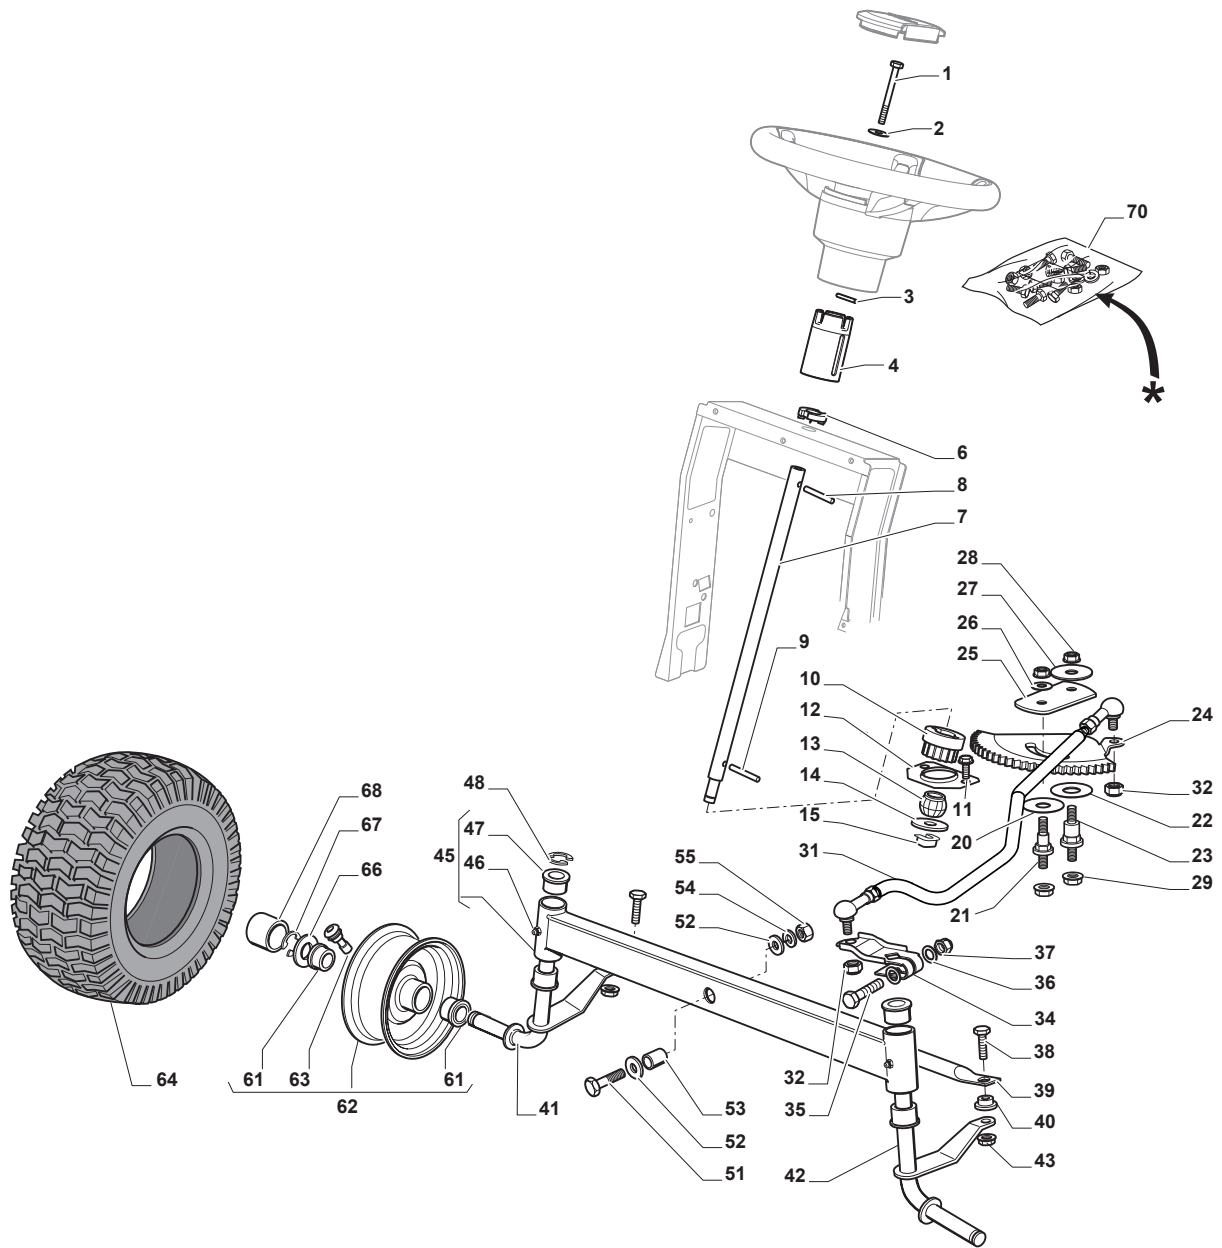

Fig.	Q.ty	Part No	Description	Notes
1	1	112692050/0	Screw	
2	1	112540260/0	Grower	
3	1	112523070/0	Washer	
4	1	382785266/0	Support	
6	1	325038008/0	Bushing	
7	1	125520007/0	Steering Column	
8	1	112620300/0	Spring	
9	1	112622650/0	Dowel pin	
10	1	125570003/0	Pinion	
11	2	127943051/0	Screw	
12	1	325785213/1	Support	
13	1	325743000/0	Joint	
14	1	112521370/0	Washer	
15	1	112436030/0	Plate	
20	1	322672151/0	Antifriction Washer	
21	1	125510104/0	Pin	
22	1	125670023/0	Washer	
23	1	125510109/0	Pin	
24	1	325735519/0	Steering Sector	
25	1	325547233/0	Plate	
26	1	112369500/0	Elastic Washer	
27	1	122160400/0	Elastic Disc	
28	2	112155010/0	Nut	
29	2	112155010/0	Nut	
31	1	382000665/1	Steering Rod	
32	2	112156602/0	Nut	
34	1	325318243/0	Lever	
35	1	112692390/0	Screw	
36	2	112521360/0	Washer	
37	1	112156602/0	Nut	
38	2	125510103/0	Pin	
39	1	325840029/0	Tie Rod	
40	2	325038007/0	Bushing	
41	1	382230369/0	Right Stub Axle	13"inch
41	1	382230373/0	Right Stub Axle	15"inch
42	1	382230371/0	Left Stub Axle	13"inch
42	1	382230375/0	Left Stub Axle	15"inch
43	2	112155000/0	Nut	
45	1	382034030/0	Equalizer With Bush And Lubricator	
46	2	112379511/0	Grease Dispenser	
47	4	125034002/1	Bushing	
48	1	112001010/0	Benzing Ring	
51	1	112692695/0	Screw	
52	2	112523100/0	Washer	
53	1	125160016/0	Spacer	
54	1	112587100/0	Grower	
55	1	112295300/0	Nut	
61	4	125122200/2	Bearing	
62	2	182000598/0	Rimm	
63	2	125950000/0	Valve	
64	2	125590014/0	Tyre	13"inch