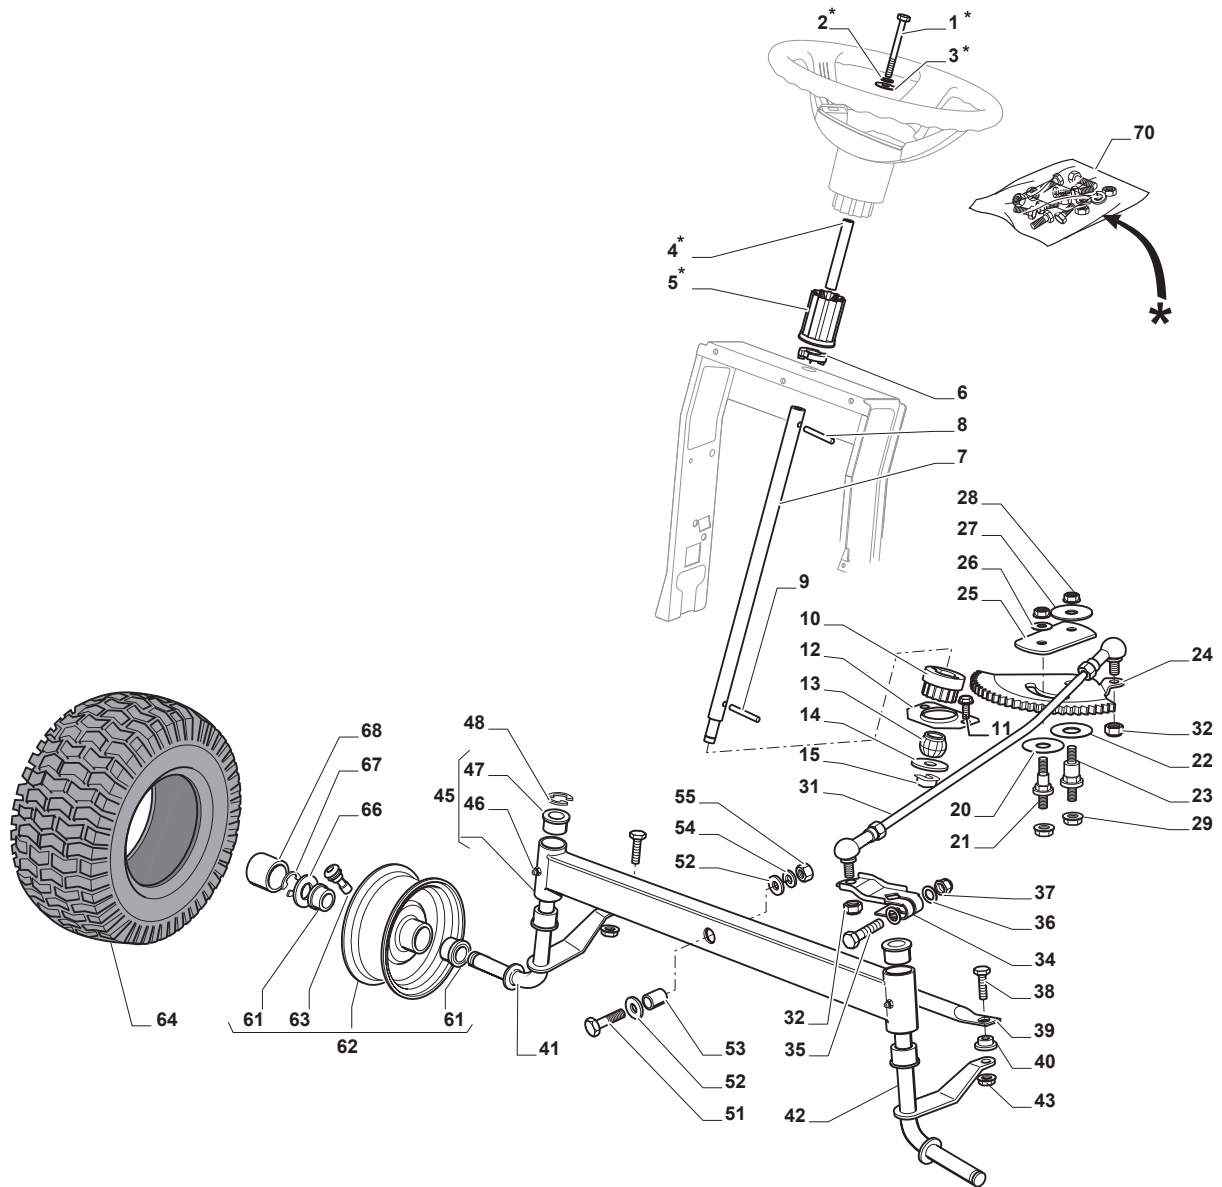

Fig.	Q.ty	Part No	Description	Notes
1	1	112692050/0	Screw	
2	1	112540260/0	Grower	
3	1	112523070/0	Washer	
4	1	125160047/0	Spacer	
5	1	325785318/0	Support	
6	1	325038008/0	Bushing	
7	1	125520007/0	Steering Column	
8	1	112620300/0	Spring	
9	1	112622650/0	Dowel pin	
10	1	125570003/0	Pinion	
11	2	127943051/0	Screw	
12	1	325785213/1	Support	
13	1	325743000/0	Joint	
14	1	112521370/0	Washer	
15	1	112436030/0	Plate	
20	1	322672151/0	Antifriction Washer	
21	1	125510104/0	Pin	
22	1	125670023/0	Washer	
23	1	125510109/0	Pin	
24	1	325735519/0	Steering Sector	
25	1	325547233/0	Plate	
26	1	112369500/0	Elastic Washer	
27	1	122160400/0	Elastic Disc	
28	2	112155010/0	Nut	
29	2	112154210/0	Nut	
31	1	382000566/1	Steering Rod	
32	2	112156602/0	Nut	
34	1	325318243/0	Lever	
35	1	112692390/0	Screw	
36	2	112521360/0	Washer	
37	1	112156602/0	Nut	
38	2	125510103/0	Pin	
39	1	325840029/0	Tie Rod	
40	2	325038007/0	Bushing	
41	1	382230369/0	Right Stub Axle	15" inch
41	1	382230373/0	Right Stub Axle	13" inch
42	1	382230371/0	Left Stub Axle	13" inch
42	1	382230375/0	Left Stub Axle	15" inch
43	2	112155000/0	Nut	
45	1	382034030/0	Equalizer With Bush And Lubricator	
46	2	112379511/0	Grease Dispenser	
47	4	125034002/1	Bushing	
48	1	112001010/0	Benzing Ring	
51	1	112692695/0	Screw	
52	2	112523100/0	Washer	
53	1	125160016/0	Spacer	
54	1	112587100/0	Grower	
55	1	112295300/0	Nut	
61	4	125122200/2	Bearing	
62	2	182000598/0	Rimm	
63	2	125950000/0	Valve	