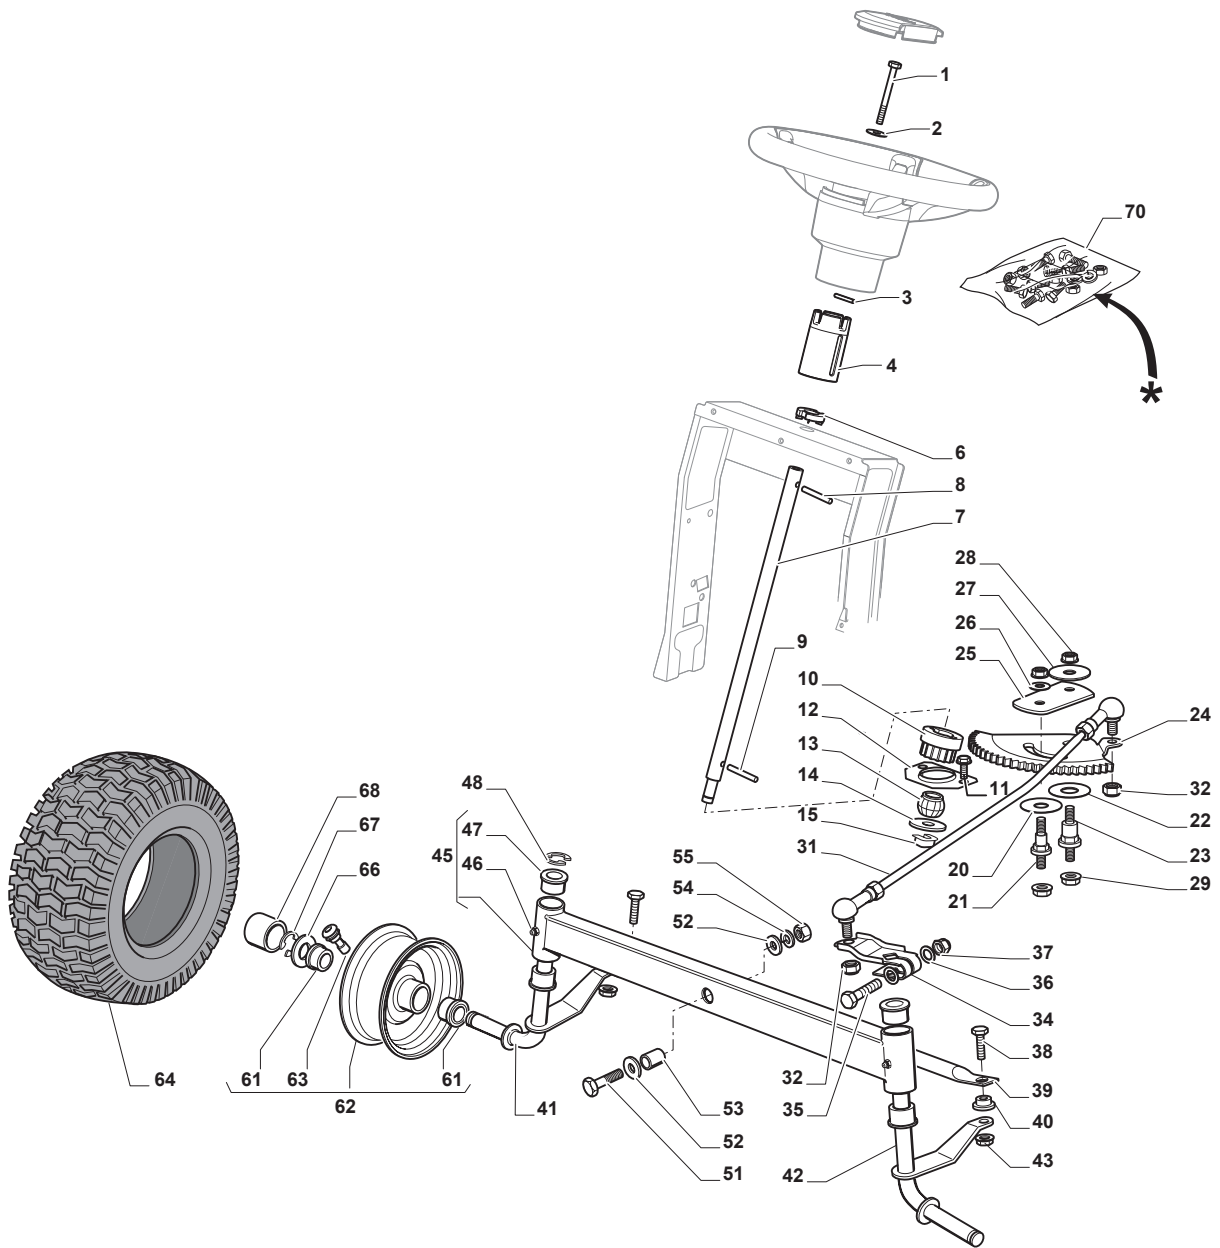

Fig.	Q.ty	Part No	Description	Notes
1	1	112692050/0	Screw	
2	1	112540260/0	Grower	
3	1	112523070/0	Washer	
4	1	382785266/0	Support	
6	1	325038008/0	Bushing	
7	1	125520007/0	Steering Column	
8	1	112620300/0	Spring	
9	1	112622650/0	Dowel pin	
10	1	125570003/0	Pinion	
11	2	127943051/0	Screw	
12	1	325785213/1	Support	
13	1	325743000/0	Joint	
14	1	112521370/0	Washer	
15	1	112436030/0	Plate	
20	1	322672151/0	Antifriction Washer	
21	1	125510104/0	Pin	
22	1	125670023/0	Washer	
23	1	125510109/0	Pin	
24	1	325735519/0	Steering Sector	
25	1	325547233/0	Plate	
26	1	112369500/0	Elastic Washer	
27	1	122160400/0	Elastic Disc	
28	2	112155010/0	Nut	
29	2	112155010/0	Nut	
31	1	382000566/2	Steering Rod	
32	2	112156602/0	Nut	
34	1	325318243/0	Lever	
35	1	112692390/0	Screw	
36	2	112521360/0	Washer	
37	1	112156602/0	Nut	
38	2	125510103/0	Pin	
39	1	325840029/0	Tie Rod	
40	2	325038007/0	Bushing	
41	1	382230369/0	Right Stub Axle	13" inch
41	1	382230373/0	Right Stub Axle	15" inch
42	1	382230371/0	Left Stub Axle	15" inch
42	1	382230375/0	Left Stub Axle	13" inch
43	2	112155000/0	Nut	
45	1	382034030/0	Equalizer With Bush And Lubricator	
46	2	112379511/0	Grease Dispenser	
47	4	125034002/1	Bushing	
48	1	112001010/0	Benzing Ring	
51	1	112692695/0	Screw	
52	2	112523100/0	Washer	
53	1	125160016/0	Spacer	
54	1	112587100/0	Grower	
55	1	112295300/0	Nut	
61	4	125122200/2	Bearing	
62	2	182000598/0	Rimm	
63	2	125950000/0	Valve	
64	2	125590014/0	Tyre	13" inch