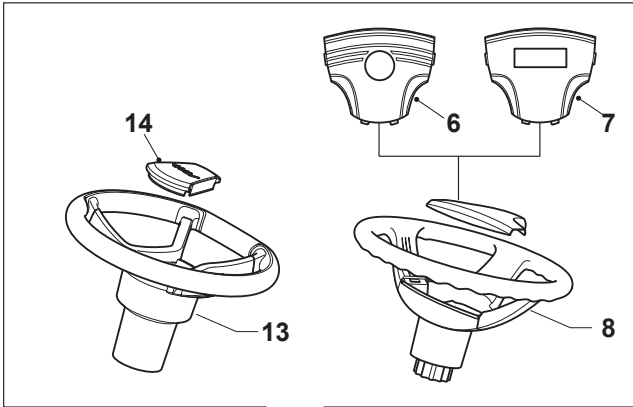

Fig.	Q.ty	Part No	Description	Notes
1	1	382869038/0	Muffler Protection	
2	4	125943008/0	Screw	
3	2	125160074/0	Spacer	
5	2	382650211/0	Stiffening	
6	1	382033119/0	Tow Bar Assy	
7	2	112155000/0	Nut	
8	1	125510021/1	Hitch Pin	
9	1	124487999/0	Spring Pin	
10	1	122170600/0	Spacer	
11	1	112792099/0	Screw	
12	3	112292102/0	Nut	
13	2	327546015/2	Plate	
14	1	112791400/0	Screw	
15	1	325140104/1	Deflector	
16	1	325394021/0	Handle	
17	1	125510077/0	Pin	
18	1	125430245/0	Spring	
19	1	325547320/0	Plate	
20	1	112735403/0	Screw	
21	1	325280000/1	Handgrip	
22	1	125840011/1	Tie Rod	
23	2	125253004/0	Mulch.Kit Fixing Hook	
24	2	118566112/0	Polyethylene Push Road	
25	1	325600093/0	Ejection Guard	
26	1	382869044/0	Support	
27	2	125510022/1	Pin	
28	2	124487998/0	Cotter Pin	
29	2	112689515/0	Screw	
30	2	112154510/0	Nut	
31	1	124487999/0	Spring Pin	
32	1	382180028/0	Outfit, Screws	