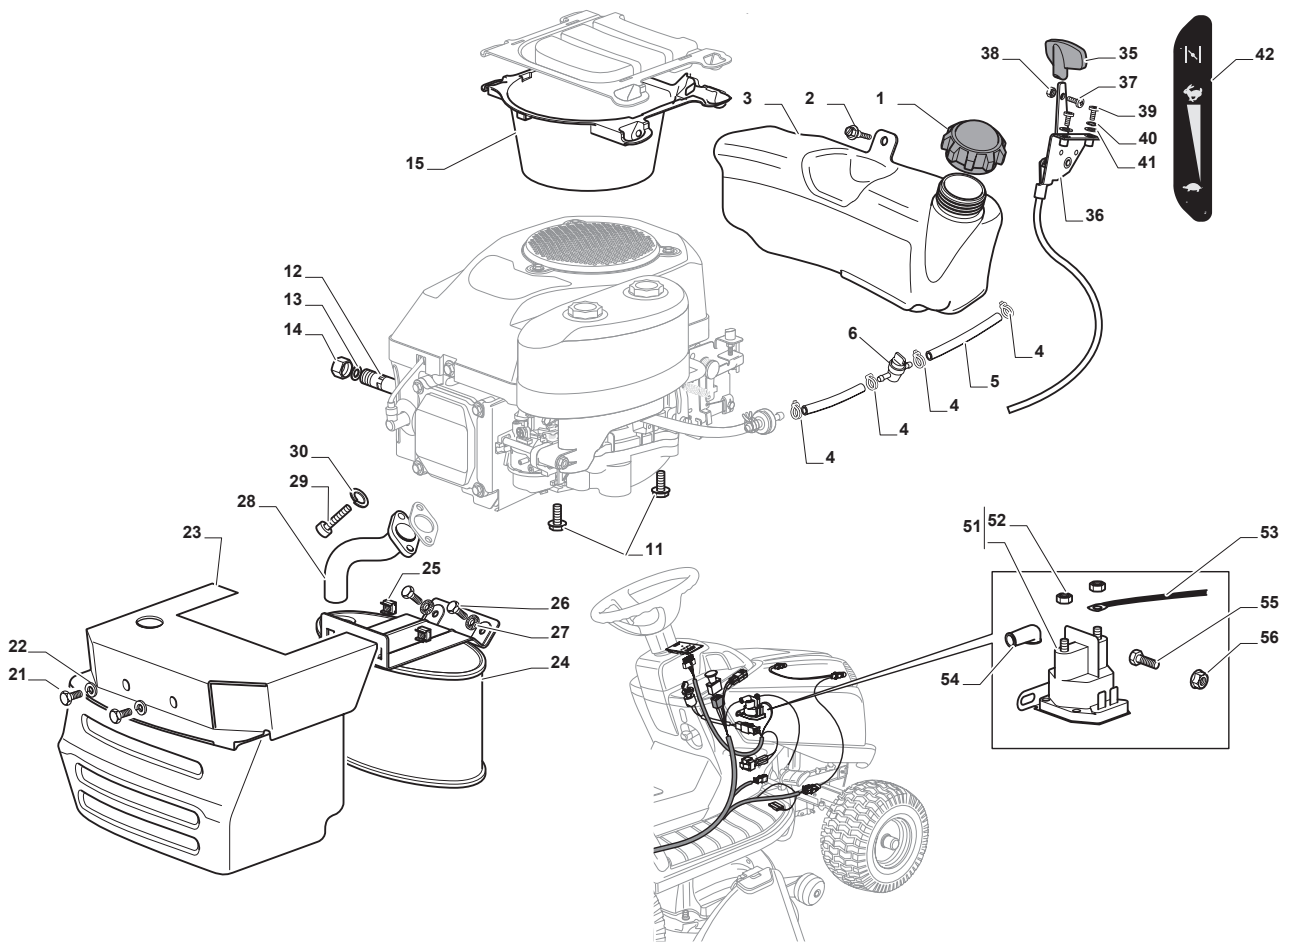

MP 84 HYDRO

Ride-on 84 cm Grasscatcher Low End

Issue 6 - 2017

Fig.	Q.ty	Part No	Description	Notes
1	1	325785377/0	Support	
4	1	325785383/0	Support	
11	1	382800147/0	Upper Frame	
12	1	125270802/0	Seal	
13	2	125270803/0	Seal	
14	1	382800143/0	Front Frame	
16	1	325110437/0	Black Grass-Catcher Cover	
19	2	325785417/0	Support	
20	1	325394538/0	Handle	
25	1	182105942/0	Grasscatcher	
31	1	382180122/0	Screw	