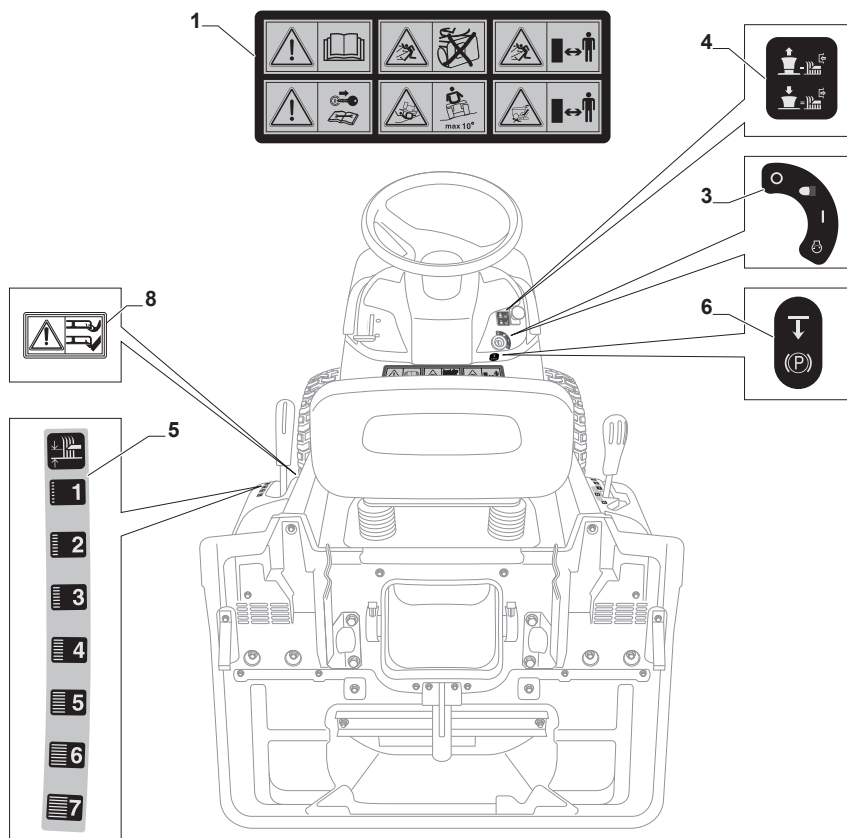

MP 84 HYDRO

Ride-on 84 cm Labels

Issue 6 - 2017

Fig.	Q.ty	Part No	Description	Notes
1	1	114361553/1	Label	
3	1	114363699/0	Label	
4	1	114361438/0	Label	
5	1	114366142/0	Label	
6	1	114363700/0	Label	
8	1	114356699/1	Label