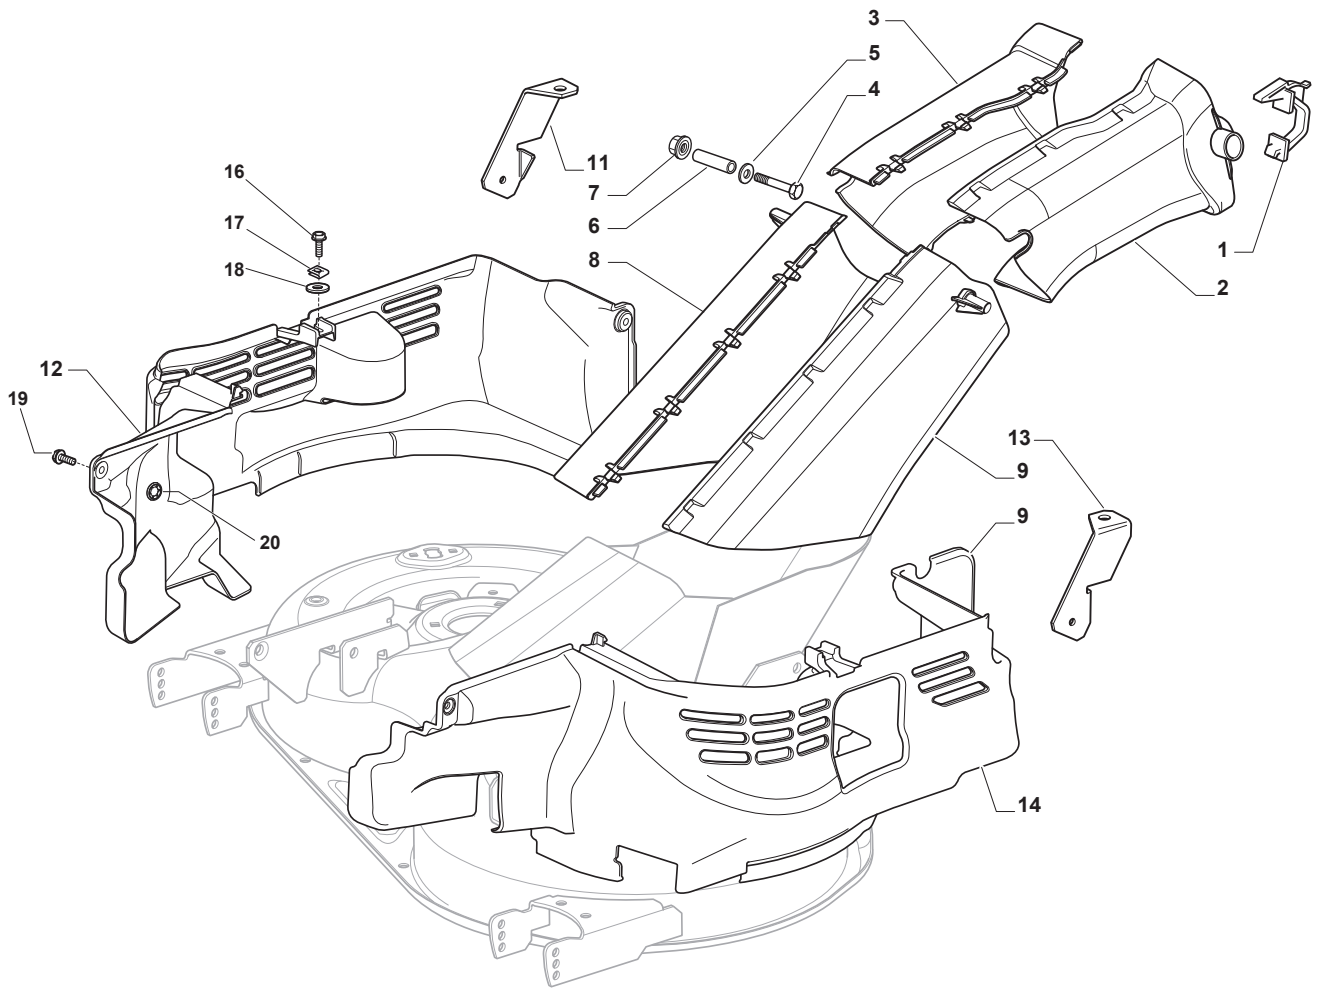

MP 84 HYDRO

Ride-on 84 cm Guards High End

Issue 6 - 2017

Fig.	Q.ty	Part No	Description	Notes
1	2	325774499/0	Clamp	
2	1	325108056/0	Conveyor	
3	1	325108057/0	Conveyor	
4	2	112792425/0	Screw	
5	2	112521340/0	Washer	
6	2	125160071/0	Spacer	
7	2	112154510/0	Nut	
8	1	325108064/0	Conveyor	
9	1	325108065/0	Conveyor	
11	1	325774527/0	Clamp	
12	1	325060168/0	Case	
13	1	325774529/0	Clamp	
14	1	325060169/0	Case	
16	2	112789008/0	Screw	
17	2	112437503/0	Plate	
18	2	112523020/0	Washer	
19	4	125943011/0	Screw	
20	4	112604899/0	Crown Fastener