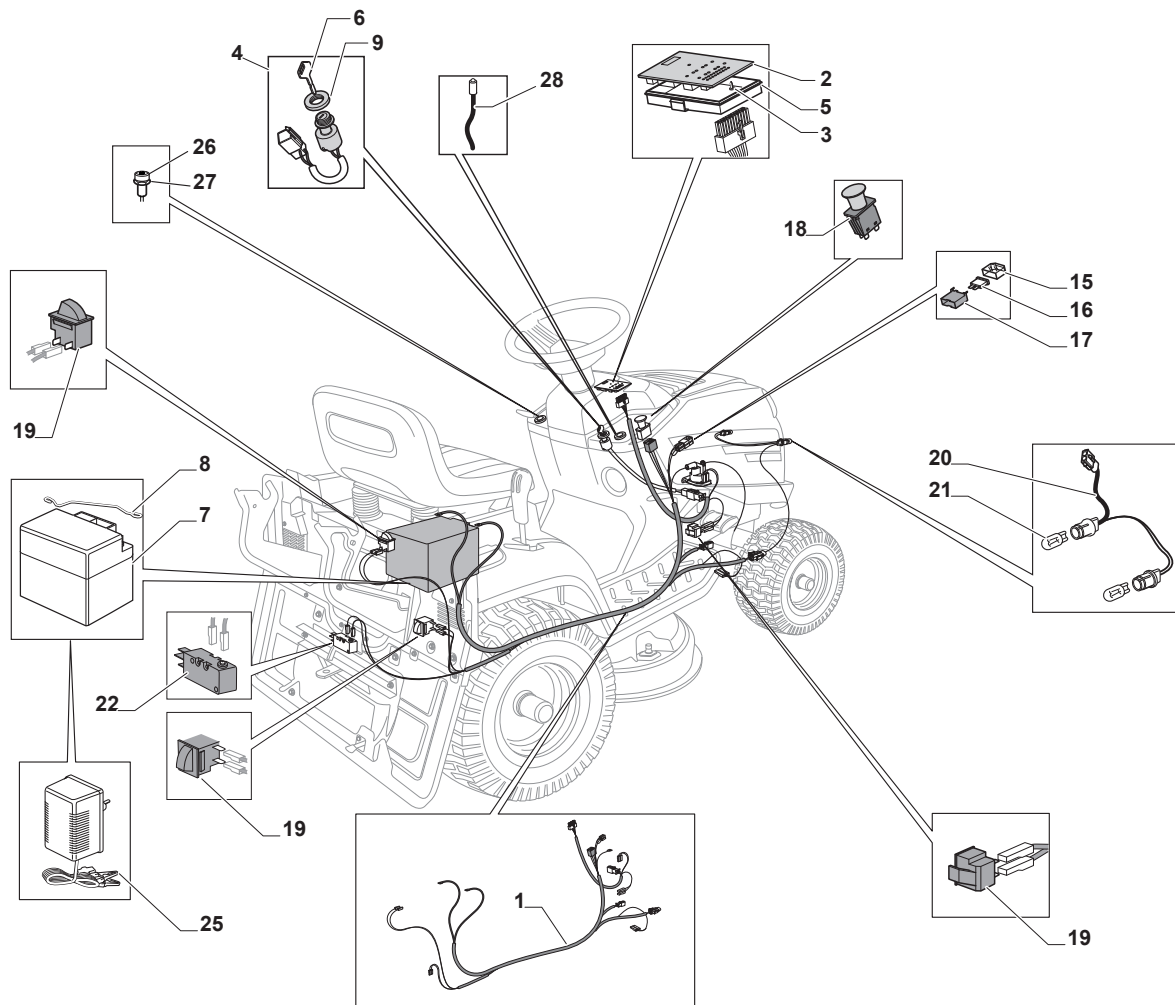

Fig.	Q.ty	Part No	Description	Notes
1	1	182040199/1	Cables Ass.Y	for B&S-GGP-Kawasaki Engine
1	1	182040200/0	Cables Ass.Y	for Honda Engine
2	1	382722444/1	Electronic Card	
3	3	112735101/0	Screw	
4	1	118450075/1	Starting Switch	
5	1	325600090/1	Card Protection	
6	1	118210023/0	Starting Key	
7	1	118120002/1	Battery	
8	1	125430265/1	Spring	
9	1	118400863/0	Screwed Ring	
15	2	133215000/0	Cover	
16	1	133340036/0	Fuse 25 A	
16	1	133340040/0	Fuse 10 A	
17	2	133500007/0	Fuse Carrier	
18	1	118450074/0	Clutch Switch	
19	3	119410613/0	Microswitch	
20	1	182040186/0	Cable	for Lamp Version
20	1	182040191/0	Cables Ass.Y	for LED Version
21	2	118459100/0	Lamp For Lights	
22	1	119410605/1	Microswitch	
25	1	182180090/0	Battery Charger 12V 1A - CE Plug	CE Plug
25	1	182180091/0	Battery Charger 12V 1A - UK Plug	UK Plug
26	1	325605003/0	Button	
27	2	325256250/0	Screwed Ring	
28	1	182040174/0	Led Wiring Assy