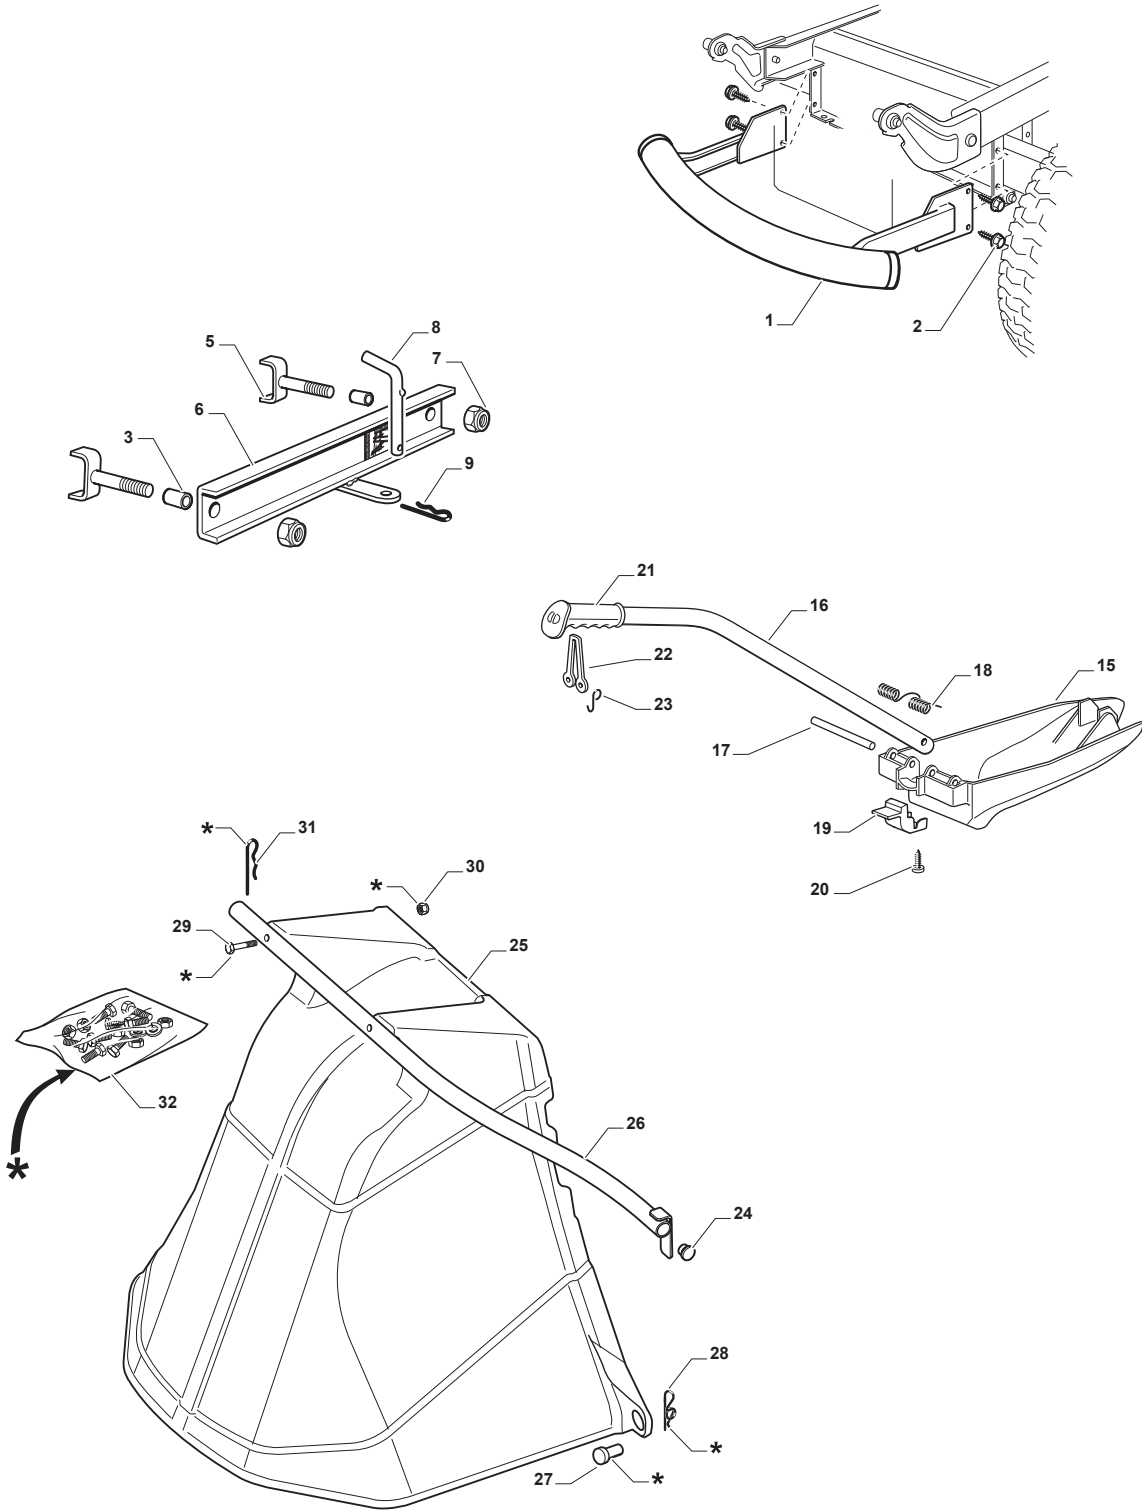

MP 84 HYDRO

Ride-on 84 cm Labels

Issue 6 - 2017

Fig.	Q.ty	Part No	Description	Notes
1	1	114361553/1	Label	
3	1	114363699/0	Label	
4	1	114361438/0	Label	
5	1	114366142/0	Label	
6	1	114363700/0	Label	
8	1	114356699/1	Label	

Fig.	Q.ty	Part No	Description	Notes
1	1	125722472/0	Seat	
2	1	125722463/0	Seat	
3	1	125722453/1	Seat	
4	1	125722471/0	Seat	
5	1	125722456/0	Seat	
6	1	325580503/0	Steering Plate Cover	
7	1	325580504/0	Steering Plate Cover	
8	1	325961219/0	Steering Wheel	
9	4	112792611/0	Screw	
10	4	112540260/0	Grower	
11	4	112523060/0	Washer	
12	1	125722477/0	Seat	
13	1	325961221/1	Steering wheel	
14	1	325580508/0	Steering Plate Cover	