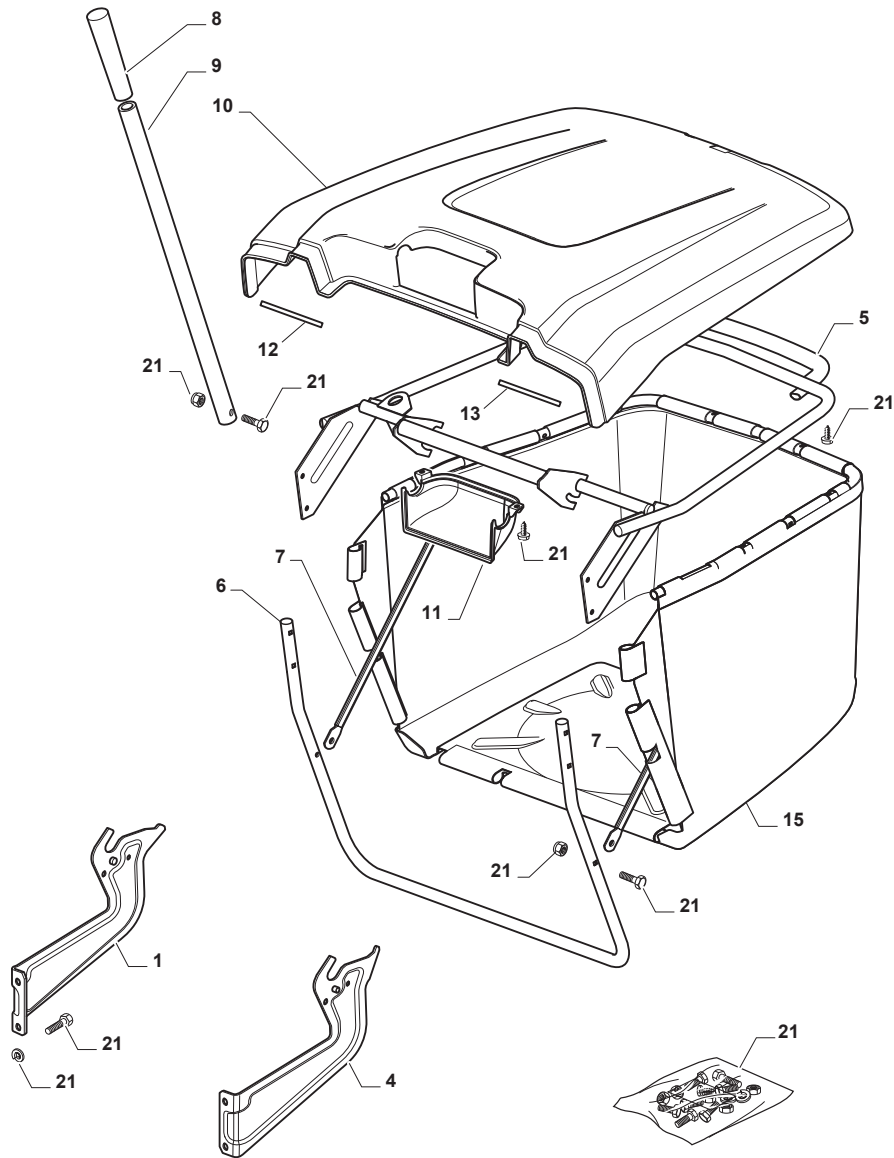

MP 84 HYDRO

Ride-on 84 cm Guards High End

Issue 6 - 2017

Fig.	Q.ty	Part No	Description	Notes
1	2	325774499/0	Clamp	
2	1	325108056/0	Conveyor	
3	1	325108057/0	Conveyor	
4	2	112792425/0	Screw	
5	2	112521340/0	Washer	
6	2	125160071/0	Spacer	
7	2	112154510/0	Nut	
8	1	325108064/0	Conveyor	
9	1	325108065/0	Conveyor	
11	1	325774527/0	Clamp	
12	1	325060168/0	Case	
13	1	325774529/0	Clamp	
14	1	325060169/0	Case	
16	2	112789008/0	Screw	
17	2	112437503/0	Plate	
18	2	112523020/0	Washer	
19	4	125943011/0	Screw	
20	4	112604899/0	Crown Fastener	