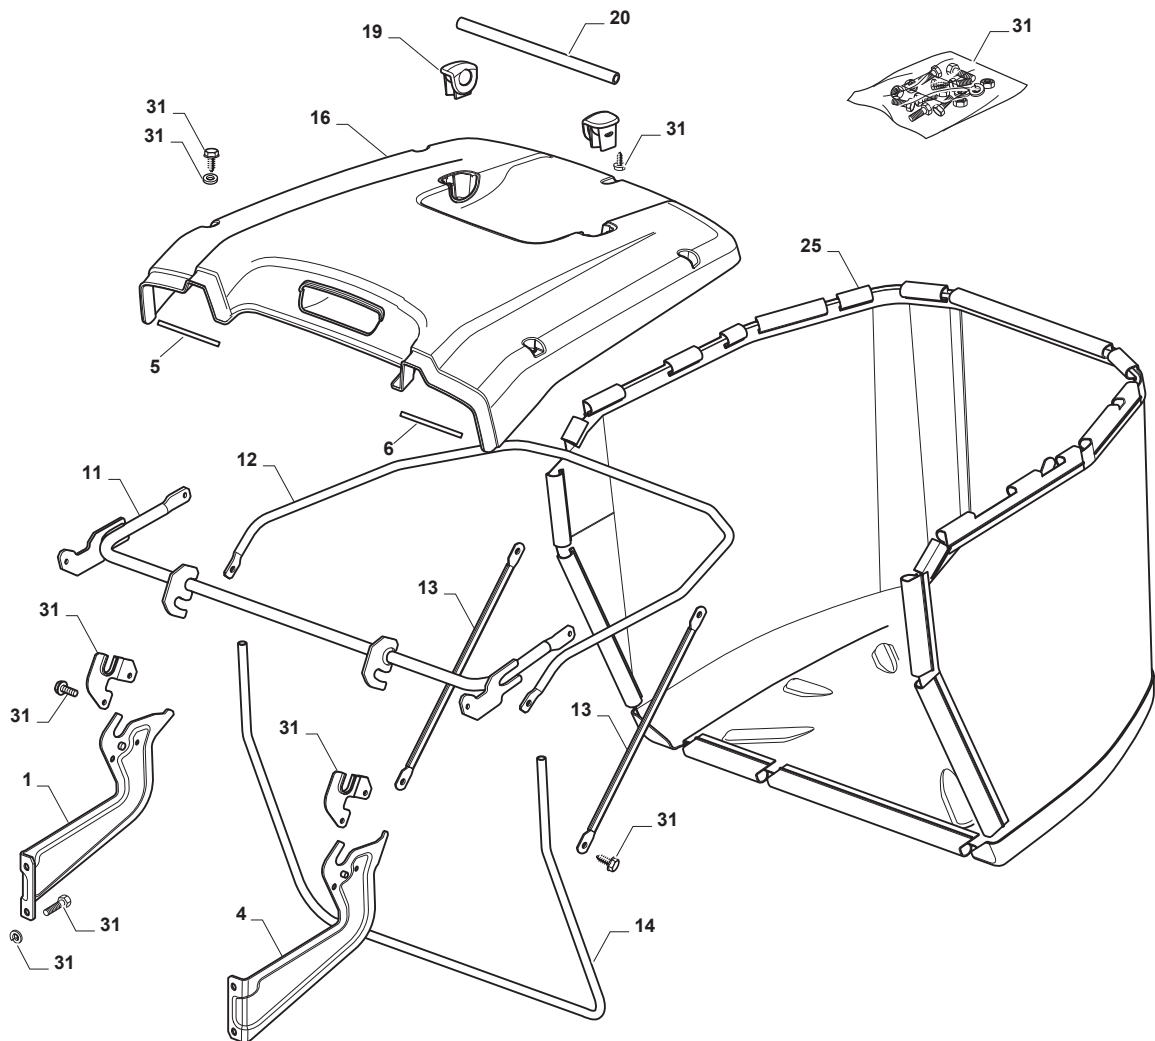

MP 84 HYDRO

Ride-on 84 cm Grasscatcher Low End

Issue 6 - 2017

Fig.	Q.ty	Part No	Description	Notes
1	1	325785377/0	Support	
4	1	325785383/0	Support	
11	1	382800147/0	Upper Frame	
12	1	125270802/0	Seal	
13	2	125270803/0	Seal	
14	1	382800143/0	Front Frame	
16	1	325110437/0	Black Grass-Catcher Cover	
19	2	325785417/0	Support	
20	1	325394538/0	Handle	
25	1	182105942/0	Grasscatcher	
31	1	382180122/0	Screw