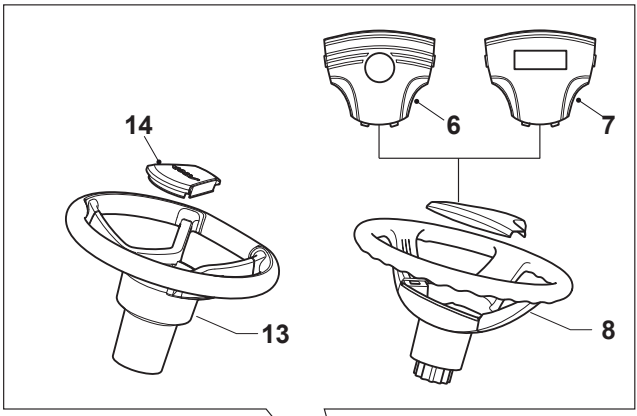

# MP 98 HYDRO

Ride-on 98 cm    Optionals On Request

Issue 10 - 2016

Fig.	Q.ty	Part No	Description	Notes
15	1	325140112/0	Deflector	
19	1	325547414/0	Plate	
1	1	382869038/0	Muffler Protection	
2	4	125943008/0	Screw	
3	2	125160074/0	Spacer	
5	2	382650211/0	Stiffening	
6	1	382033119/0	Tow Bar Assy	
7	2	112155000/0	Nut	
8	1	125510021/1	Hitch Pin	
9	1	124487999/0	Spring Pin	
16	1	325394021/0	Handle	
17	1	125510077/0	Pin	
18	1	125430245/0	Spring	
20	1	112735403/0	Screw	
21	1	325280000/1	Handgrip	
22	1	125840011/1	Tie Rod	
23	2	125253004/0	Mulch.Kit Fixing Hook	
25	1	325600093/0	Ejection Guard	
26	1	382869044/0	Support	
27	2	125510022/1	Pin	
29	2	112689515/0	Screw	
30	2	112154510/0	Nut	
31	1	124487999/0	Spring Pin	
32	1	382180028/0	Outfit, Screws	
28	2	125580040/0	Stake	