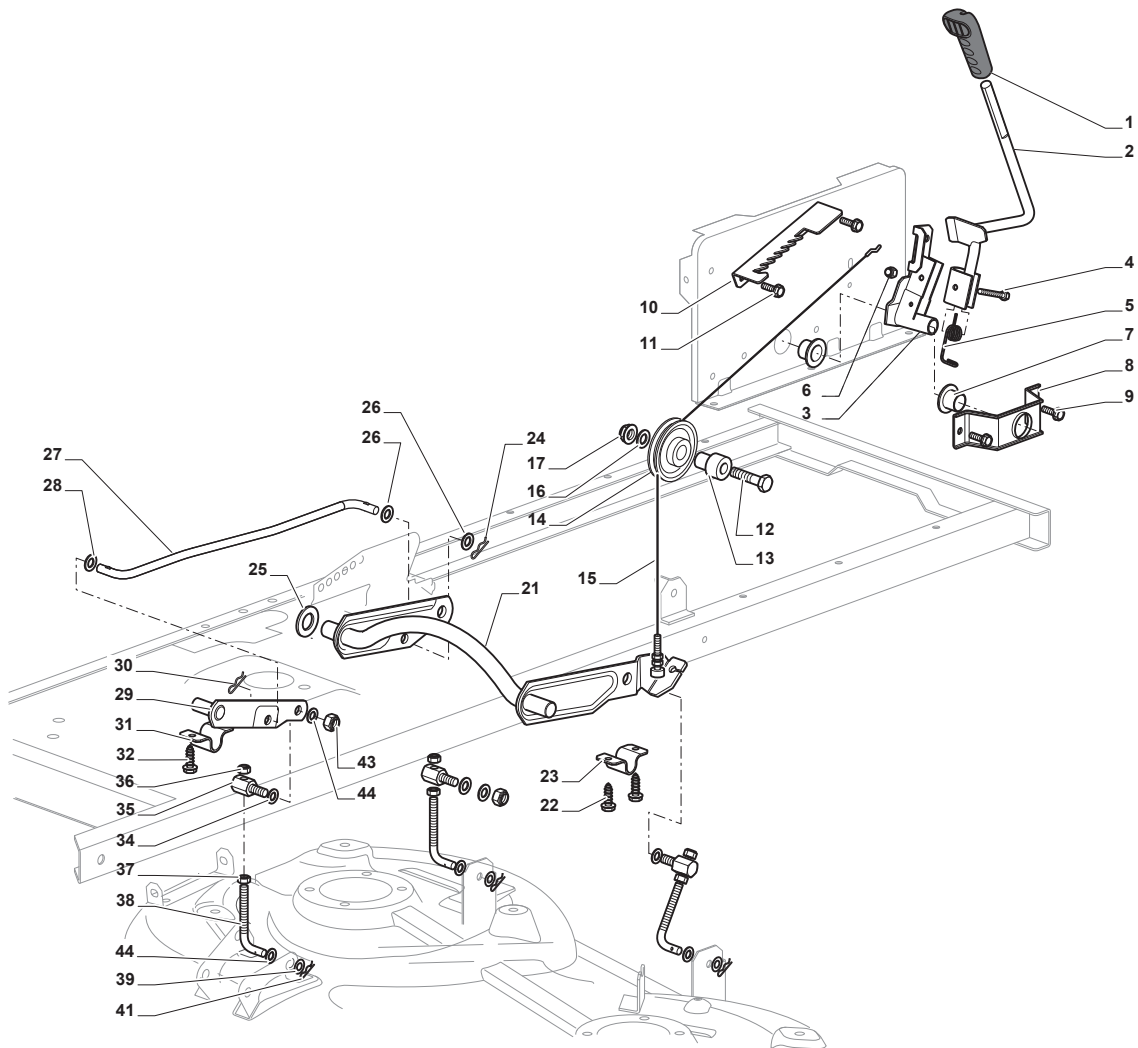

Fig.	Q.ty	Part No	Description	Notes
44	1	122524970/3	Pin	
20	1	135062020/1	Trapezoidal Belt	
1	1	325110409/0	Clamp Cover	
2	1	382000641/0	Pedal	
3	4	112735599/0	Screw	
4	2	325547231/0	Plate	
5	1	382000636/0	Rod	
6	1	112521360/0	Washer	
7	1	112156602/0	Nut	
8	1	325670011/0	Antifriction Washer	
9	2	112155000/0	Nut	
10	1	125510116/0	Pin	
11	1	125160021/0	Spacer	
12	1	125601577/0	Pulley	
21	1	325601599/0	Pulley	
22	3	112691400/0	Screw	
23	1	125160083/0	Spacer	
24	3	112523060/0	Washer	
25	3	112155000/0	Nut	
26	1	112155000/0	Nut	
27	1	112523060/0	Washer	
28	1	125601554/0	Pulley	
29	1	382318245/0	Lever	
30	1	112691600/0	Screw	
31	2	125038002/1	Bushing	
32	1	125160027/0	Spacer	
33	1	112155000/0	Nut	
34	1	125430262/0	Spring	
41	1	125394509/1	Knob	
42	1	125033113/0	Rod	
43	1	325253011/1	Hook	
45	1	112155000/0	Nut	
46	1	125430213/0	Spring	
47	1	112523060/0	Washer	
51	2	125160068/0	Spacer	
52	2	125601592/0	Pulley	

Fig.	Q.ty	Part No	Description	Notes
1	1	325394533/0	Knob	
2	1	382318255/0	Lever	
3	1	382318231/0	Axle	
4	1	112674700/0	Screw	
5	1	125430261/0	Spring	
6	1	112154510/0	Nut	
7	2	325038006/0	Bushing	
8	1	325785297/0	Support	
9	2	125943009/0	Screw	
10	1	325735515/0	Steering Sector	
11	2	125943009/0	Screw	
12	1	112793701/0	Screw	
13	1	125040636/1	Bushing	
14	1	125601579/0	Pulley	
15	1	382004620/0	Wire	
16	1	112523060/0	Washer	
17	1	112293201/0	Nut	
21	1	382318297/0	Axle	
22	4	112735599/0	Screw	
23	2	325547231/0	Plate	
24	1	124487997/0	Cotter Pin	
25	2	112521390/0	Washer	
26	2	325670010/0	Antifriction Washer	
27	1	125033109/0	Connecting Rod	
28	1	325670010/0	Antifriction Washer	
29	1	382318293/0	Axle	
30	1	124487997/0	Cotter Pin	
31	1	325547231/0	Plate	
32	2	112735599/0	Screw	
34	3	325670008/1	Washer	
35	3	125510107/1	Pin	
36	3	112156602/0	Nut	
37	3	112295200/0	Nut	
38	3	125840012/0	Tie Rod	
39	3	325670008/1	Washer	
41	3	124487998/0	Cotter Pin	
43	3	112156602/0	Nut	
44	6	325670008/1	Washer	