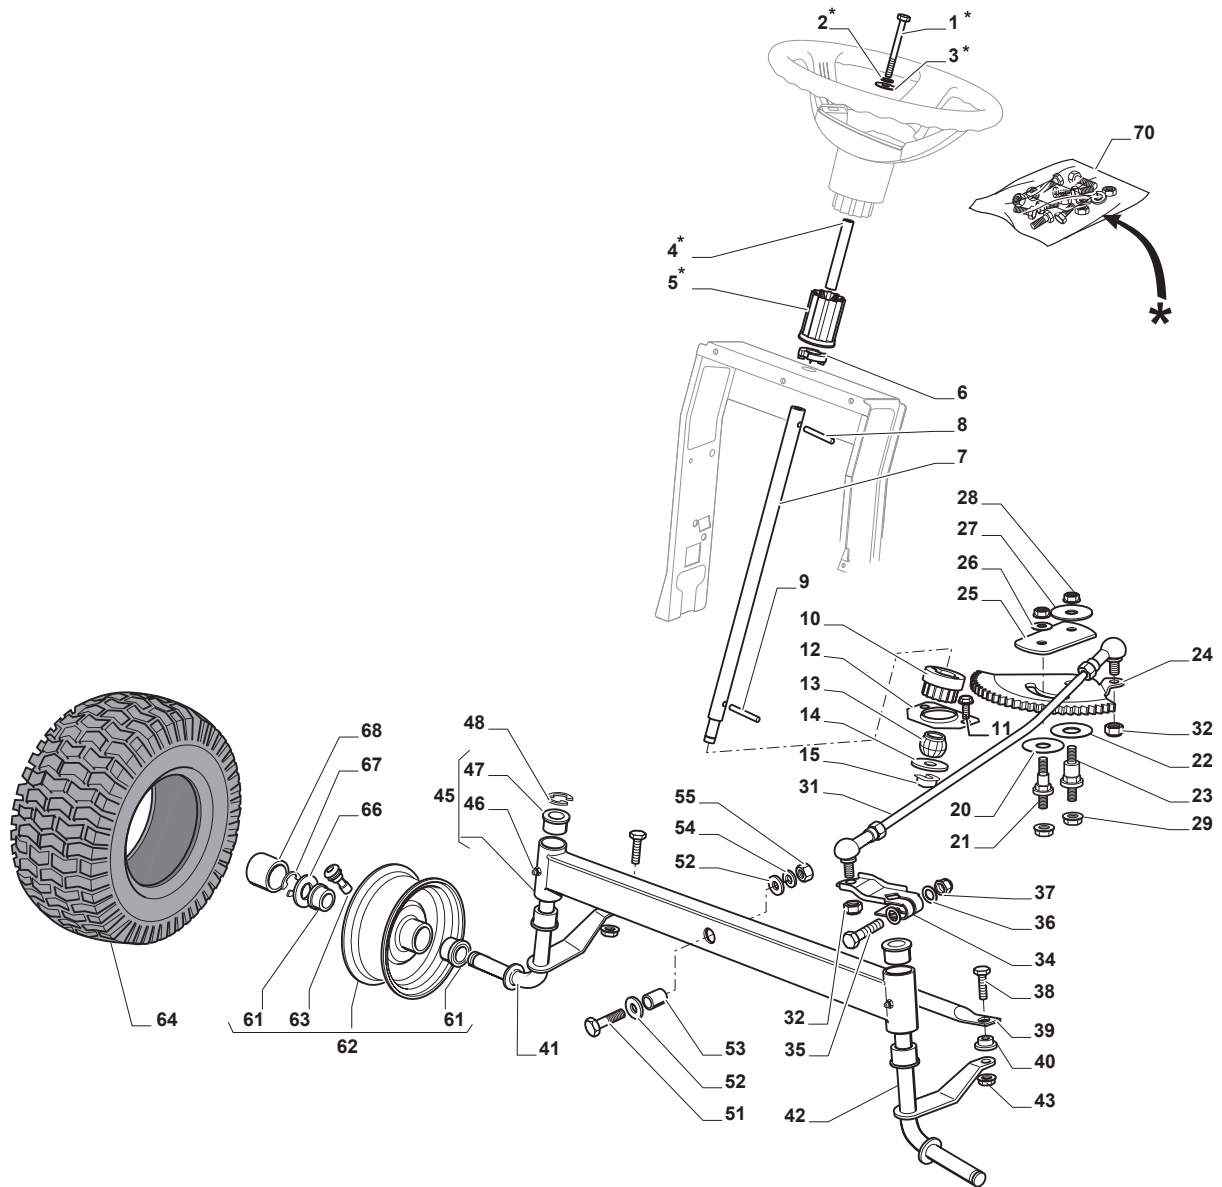

# MP 98 HYDRO

Ride-on 98 cm Steering for B&S Engine with Oil Filter for Stiga Models

Issue 10 - 2016

Fig.	Q.ty	Part No	Description	Notes
64	2	127590066/0	Tyre	15"inch
66	2	125670005/1	Washer	
67	2	112001010/0	Benzing Ring	
68	2	322110233/0	Hub Cover	Standard Black Cover
68	2	322110239/0	Hub Cover	Black Cover with Stiga Logo
70	1	382180124/0	Outfit, Screws	

Fig.	Q.ty	Part No	Description	Notes
1	1	112692050/0	Screw	
2	1	112540260/0	Grower	
3	1	112523070/0	Washer	
4	1	125160047/0	Spacer	
5	1	325785318/0	Support	
6	1	325038008/0	Bushing	
7	1	125520007/0	Steering Column	
8	1	112620300/0	Spring	
9	1	112622650/0	Dowel pin	
10	1	125570003/0	Pinion	
11	2	127943051/0	Screw	
12	1	325785213/1	Support	
13	1	325743000/0	Joint	
14	1	112521370/0	Washer	
15	1	112436030/0	Plate	
20	1	322672151/0	Antifriction Washer	
21	1	125510104/0	Pin	
22	1	125670023/0	Washer	
23	1	125510109/0	Pin	
24	1	325735519/0	Steering Sector	
25	1	325547233/0	Plate	
26	1	112369500/0	Elastic Washer	
27	1	122160400/0	Elastic Disc	
28	2	112155010/0	Nut	
29	2	112154210/0	Nut	
31	1	382000566/1	Steering Rod	
32	2	112156602/0	Nut	
34	1	325318243/0	Lever	
35	1	112692390/0	Screw	
36	2	112521360/0	Washer	
37	1	112156602/0	Nut	
38	2	125510103/0	Pin	
39	1	325840029/0	Tie Rod	
40	2	325038007/0	Bushing	
41	1	382230369/0	Right Stub Axle	15" inch
41	1	382230373/0	Right Stub Axle	13" inch
42	1	382230371/0	Left Stub Axle	13" inch
42	1	382230375/0	Left Stub Axle	15" inch
43	2	112155000/0	Nut	
45	1	382034030/0	Equalizer With Bush And Lubricator	
46	2	112379511/0	Grease Dispenser	
47	4	125034002/1	Bushing	
48	1	112001010/0	Benzing Ring	
51	1	112692695/0	Screw	
52	2	112523100/0	Washer	
53	1	125160016/0	Spacer	
54	1	112587100/0	Grower	
55	1	112295300/0	Nut	
61	4	125122200/2	Bearing	
62	2	182000598/0	Rimm	
63	2	125950000/0	Valve	