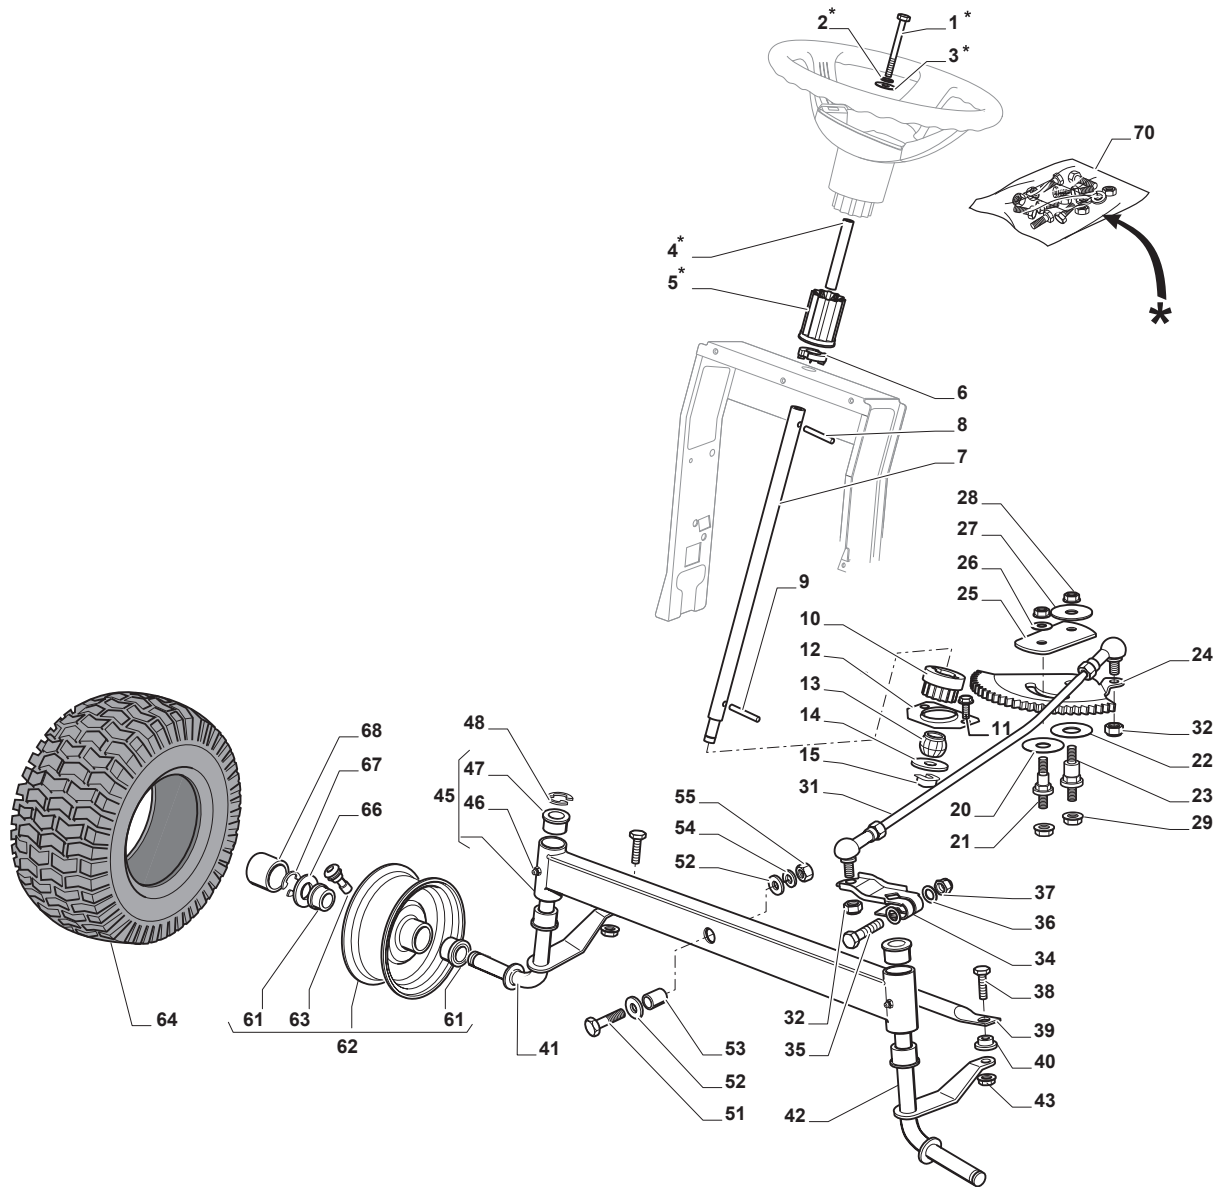

# MP 98 HYDRO

Ride-on 98 cm Steering for B&S Engine with Oil Filter for Stiga Models

Issue 10 - 2016

Fig.	Q.ty	Part No	Description	Notes
64	2	127590066/0	Tyre	15"inch
66	2	125670005/1	Washer	
67	2	112001010/0	Benzing Ring	
68	2	322110233/0	Hub Cover	Standard Black Cover
68	2	322110239/0	Hub Cover	Black Cover with Stiga Logo
70	1	382180124/0	Outfit, Screws	

Fig.	Q.ty	Part No	Description	Notes
1	1	112692050/0	Screw	
2	1	112540260/0	Grower	
3	1	112523070/0	Washer	
4	1	125160047/0	Spacer	
5	1	325785318/0	Support	
6	1	325038008/0	Bushing	
7	1	125520007/0	Steering Column	
8	1	112620300/0	Spring	
9	1	112622650/0	Dowel pin	
10	1	125570003/0	Pinion	
11	2	127943051/0	Screw	
12	1	325785213/1	Support	
13	1	325743000/0	Joint	
14	1	112521370/0	Washer	
15	1	112436030/0	Plate	
20	1	322672151/0	Antifriction Washer	
21	1	125510104/0	Pin	
22	1	125670023/0	Washer	
23	1	125510109/0	Pin	
24	1	325735519/0	Steering Sector	
25	1	325547233/0	Plate	
26	1	112369500/0	Elastic Washer	
27	1	122160400/0	Elastic Disc	
28	2	112155010/0	Nut	
29	2	112154210/0	Nut	
31	1	382000566/1	Steering Rod	
32	2	112156602/0	Nut	
34	1	325318243/0	Lever	
35	1	112692390/0	Screw	
36	2	112521360/0	Washer	
37	1	112156602/0	Nut	
38	2	125510103/0	Pin	
39	1	325840029/0	Tie Rod	
40	2	325038007/0	Bushing	
41	1	382230369/0	Right Stub Axle	15" inch
41	1	382230373/0	Right Stub Axle	13" inch
42	1	382230371/0	Left Stub Axle	13" inch
42	1	382230375/0	Left Stub Axle	15" inch
43	2	112155000/0	Nut	
45	1	382034030/0	Equalizer With Bush And Lubricator	
46	2	112379511/0	Grease Dispenser	
47	4	125034002/1	Bushing	
48	1	112001010/0	Benzing Ring	
51	1	112692695/0	Screw	
52	2	112523100/0	Washer	
53	1	125160016/0	Spacer	
54	1	112587100/0	Grower	
55	1	112295300/0	Nut	
61	4	125122200/2	Bearing	
62	2	182000598/0	Rimm	
63	2	125950000/0	Valve	