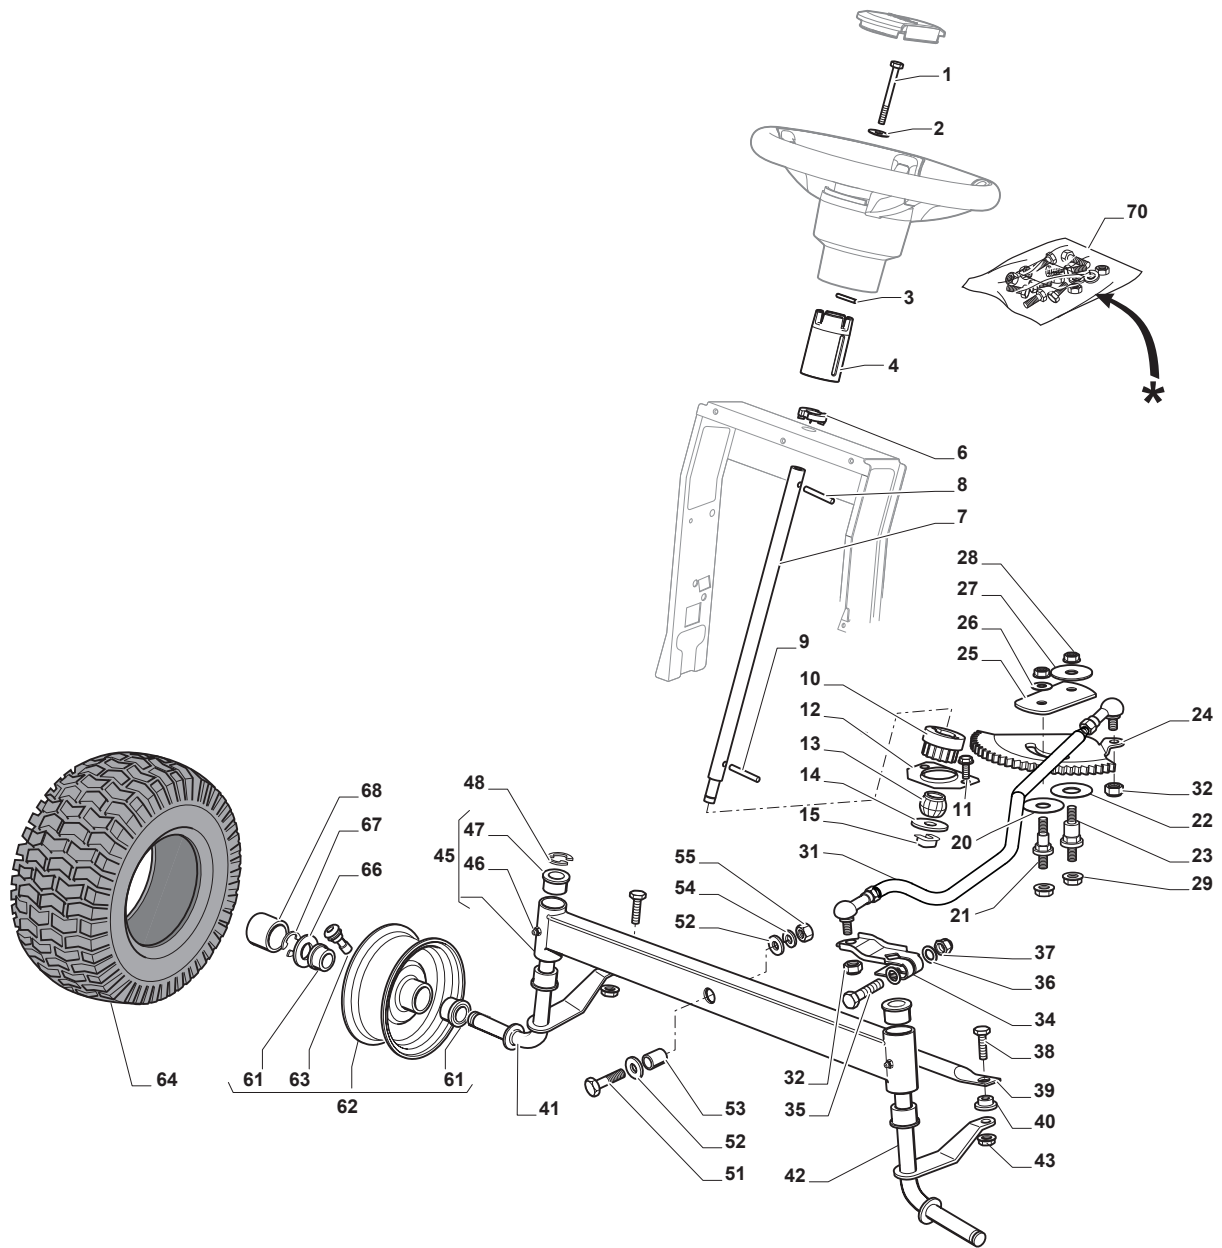

Fig.	Q.ty	Part No	Description	Notes
1	1	112692050/0	Screw	
2	1	112540260/0	Grower	
3	1	112523070/0	Washer	
4	1	382785266/0	Support	
6	1	325038008/0	Bushing	
7	1	125520007/0	Steering Column	
8	1	112620300/0	Spring	
9	1	112622650/0	Dowel pin	
10	1	125570003/0	Pinion	
11	2	127943051/0	Screw	
12	1	325785213/1	Support	
13	1	325743000/0	Joint	
14	1	112521370/0	Washer	
15	1	112436030/0	Plate	
20	1	322672151/0	Antifriction Washer	
21	1	125510104/0	Pin	
22	1	125670023/0	Washer	
23	1	125510109/0	Pin	
24	1	325735519/0	Steering Sector	
25	1	325547233/0	Plate	
26	1	112369500/0	Elastic Washer	
27	1	122160400/0	Elastic Disc	
28	2	112155010/0	Nut	
29	2	112155010/0	Nut	
31	1	382000665/1	Steering Rod	
32	2	112156602/0	Nut	
34	1	325318243/0	Lever	
35	1	112692390/0	Screw	
36	2	112521360/0	Washer	
37	1	112156602/0	Nut	
38	2	125510103/0	Pin	
39	1	325840029/0	Tie Rod	
40	2	325038007/0	Bushing	
41	1	382230369/0	Right Stub Axle	13"inch
41	1	382230373/0	Right Stub Axle	15"inch
42	1	382230371/0	Left Stub Axle	13"inch
42	1	382230375/0	Left Stub Axle	15"inch
43	2	112155000/0	Nut	
45	1	382034030/0	Equalizer With Bush And Lubricator	
46	2	112379511/0	Grease Dispenser	
47	4	125034002/1	Bushing	
48	1	112001010/0	Benzing Ring	
51	1	112692695/0	Screw	
52	2	112523100/0	Washer	
53	1	125160016/0	Spacer	
54	1	112587100/0	Grower	
55	1	112295300/0	Nut	
61	4	125122200/2	Bearing	
62	2	182000598/0	Rimm	
63	2	125950000/0	Valve	
64	2	125590014/0	Tyre	13"inch