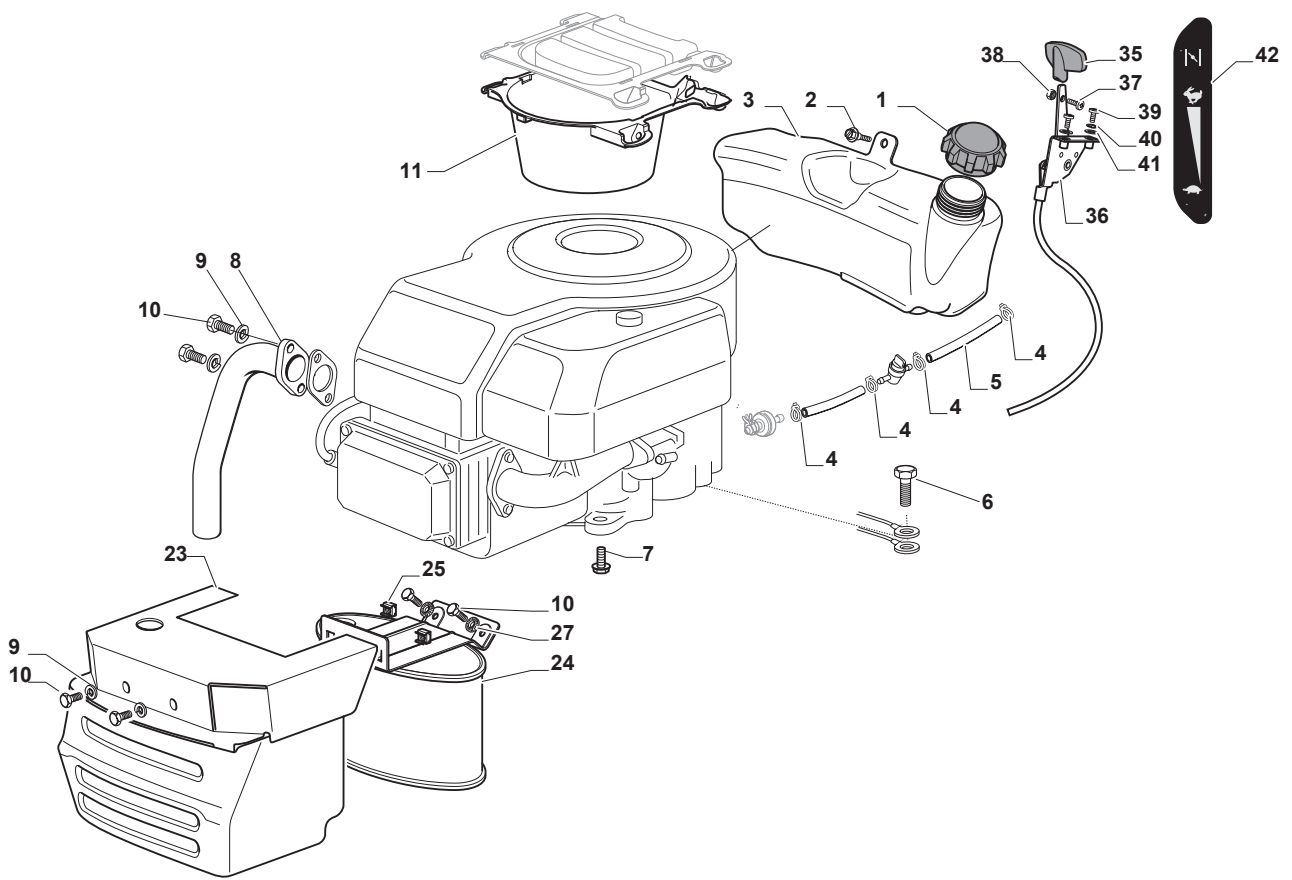

Fig.	Q.ty	Part No	Description	Notes
1	1	125795001/1	Cap	
2	4	125943010/0	Screw	
3	1	325735126/0	Fuel Tank	
4	2	118375051/1	Fair Led	
5	1	138780531/0	Fuel Tube	
6	3	112540260/0	Grower	
7	3	112793102/0	Screw	
8	4	112585100/0	Washer	
9	4	112735821/0	Screw	
10	2	112792611/0	Screw	
11	4	112360425/0	Nut	
12	1	118738256/0	Left Exhaust Connection	
13	1	118738257/0	Right Exhaust Connection	
14	2	112583500/0	Grower	
15	1	382598067/0	Muffler Protection	
16	1	182750003/0	Muffler Assy	
17	1	125430252/0	Spring	
18	1	118718000/0	Oil Emptying Syringe	
19	2	125090003/0	Choke Control	
20	2	133320022/0	Fastpoint Clamp Art.0384.Aa01	
21	1	182000201/2	Accelerator	
22	2	112521310/0	Washer	
23	2	112540020/0	Washer	
24	3	112726389/0	Screw	
25	1	325394531/0	Knob	
26	1	112290800/0	Nut	
27	1	114364617/0	Label	