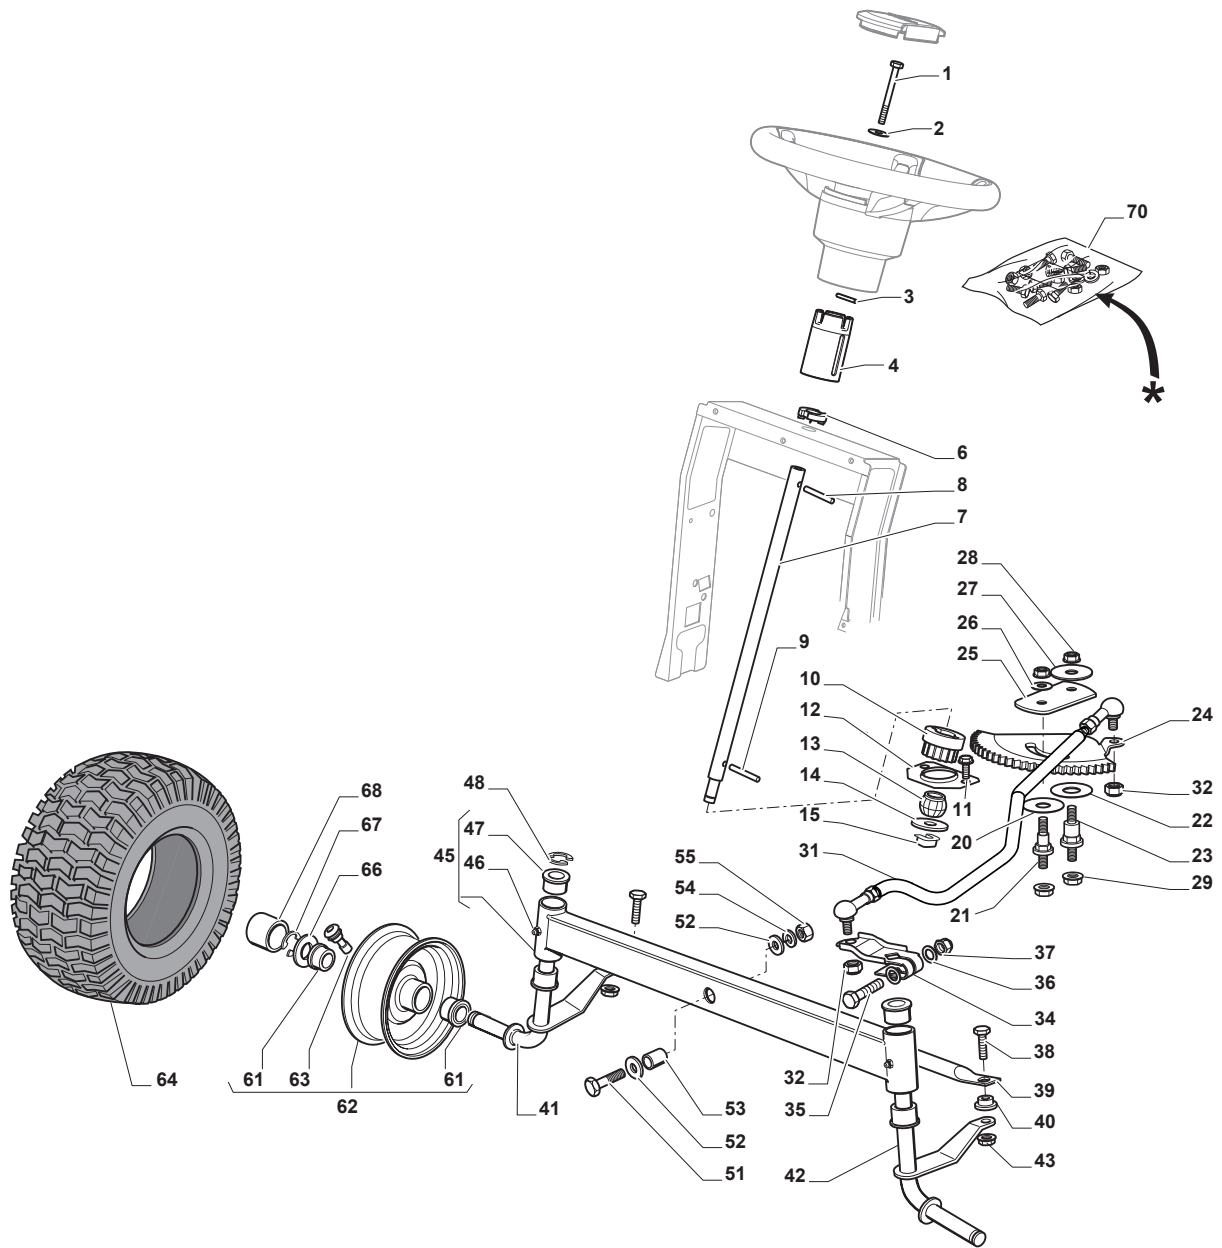

MP 98 HYDRO

Ride-on 98 cm Steering for B&S Engine with Oil Filter for Stiga Models

Issue 10 - 2016

Fig.	Q.ty	Part No	Description	Notes
64	2	127590066/0	Tyre	15"inch
66	2	125670005/1	Washer	
67	2	112001010/0	Benzing Ring	
68	2	322110233/0	Hub Cover	Standard Black Cover
68	2	322110239/0	Hub Cover	Black Cover with Stiga Logo
70	1	382180124/0	Outfit, Screws