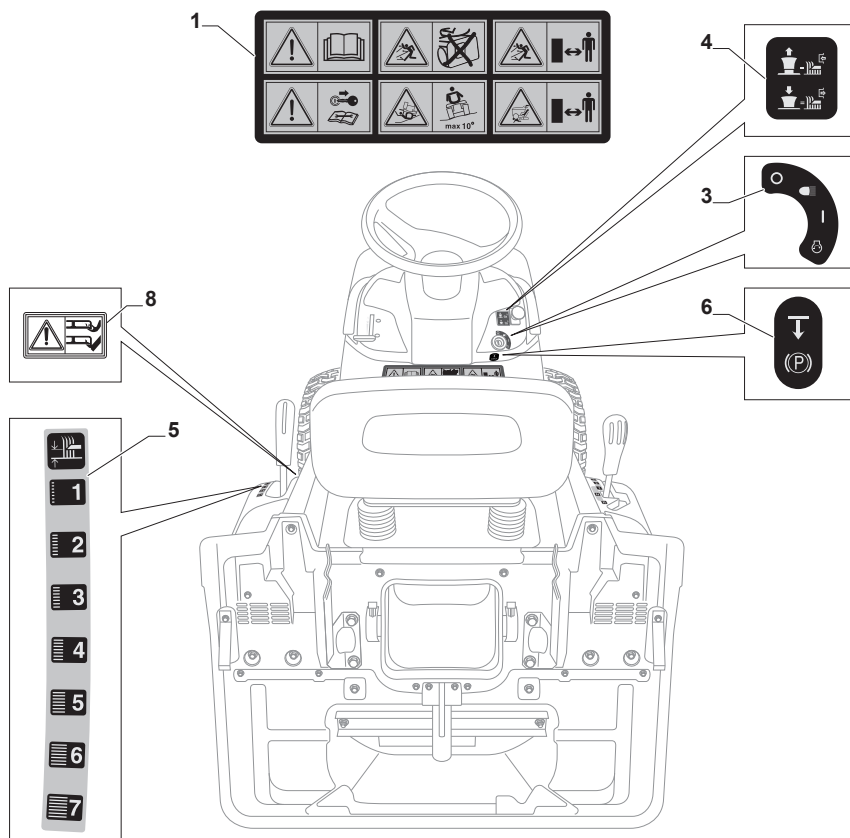

MP 98 HYDRO

Ride-on 98 cm Labels

Issue 10 - 2016

Fig.	Q.ty	Part No	Description	Notes
1	1	114361553/1	Label	
3	1	114363699/0	Label	
4	1	114361438/0	Label	
5	1	114366142/0	Label	
6	1	114363700/0	Label	
8	1	114356699/1	Label