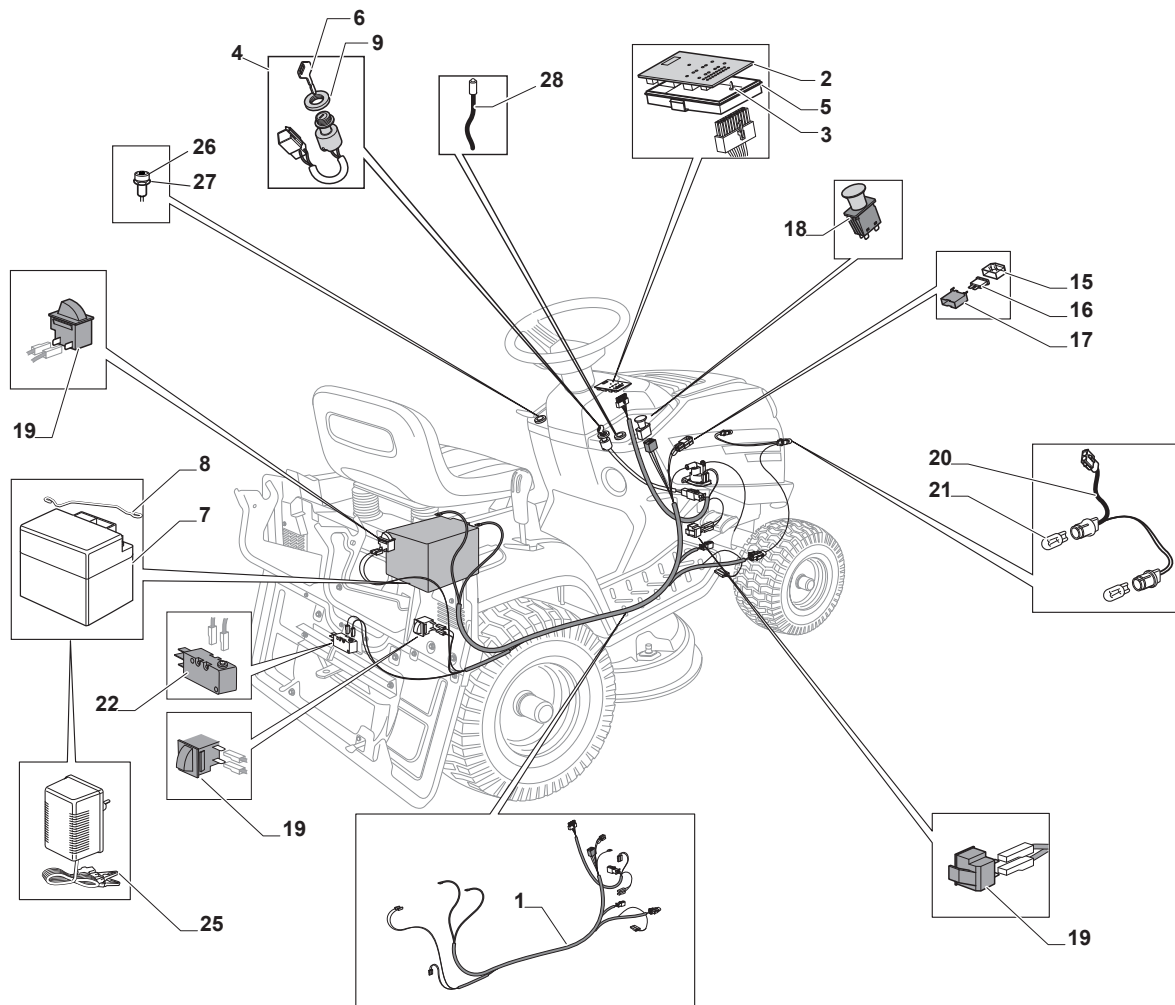

Fig.	Q.ty	Part No	Description	Notes
1	1	182040199/0	Cables Ass.Y	for B&S and GGP Engine
1	1	182040200/0	Cables Ass.Y	for Honda Engine
2	1	382722444/1	Electronic Card	
3	3	112735101/0	Screw	
4	1	118450075/1	Starting Switch	
5	1	325600090/1	Card Protection	
6	1	118210023/0	Starting Key	
7	1	118120002/1	Battery	
8	1	125430265/1	Spring	
9	1	118400863/0	Screwed Ring	
15	2	133215000/0	Cover	
16	1	133340036/0	Fuse 25 A	
16	1	133340040/0	Fuse 10 A	
17	2	133500007/0	Fuse Carrier	
18	1	118450074/0	Clutch Switch	
19	3	119410613/0	Microswitch	
20	1	182040186/0	Cable	for Lamp models
20	1	182040191/0	Cables Ass.Y	for LED models
21	2	118459100/0	Lamp For Lights	
22	1	119410605/1	Microswitch	
25	1	182180090/0	Battery Charger	CE Plugg
25	1	182180091/0	Battery Charger	UK Plugg
26	1	325605003/0	Button	
27	1	325256250/0	Screwed Ring	
28	1	182040174/0	Led Wiring Assy