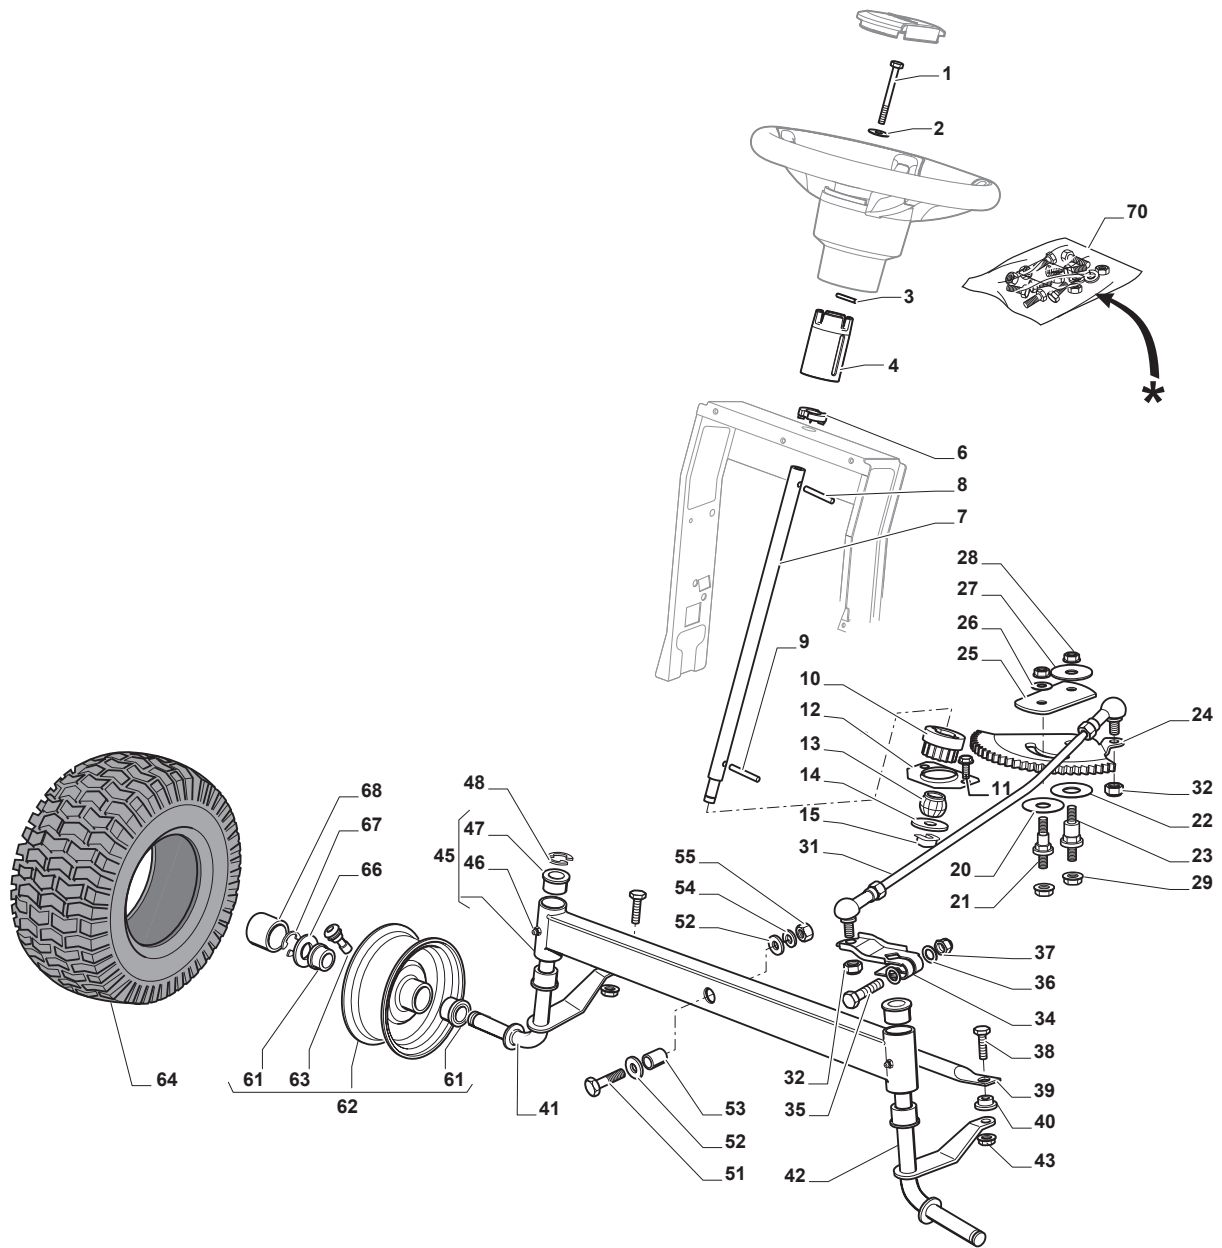

MP 98 HYDRO

Ride-on 98 cm Steering for Stiga Models

Issue 10 - 2016

Fig.	Q.ty	Part No	Description	Notes
64	2	125590018/0	Tyre	13" inch - Stiga Models
64	2	125590020/0	Tyre	15" inch - Stiga Models
64	2	127590066/0	Tyre	15" inch
66	2	125670005/1	Washer	
67	2	112001010/0	Benzing Ring	
68	2	322110233/0	Hub Cover	Standard Black Cover
70	1	382180124/0	Outfit, Screws	
68	2	322110239/0	Hub Cover	Black Cover with Stiga Logo