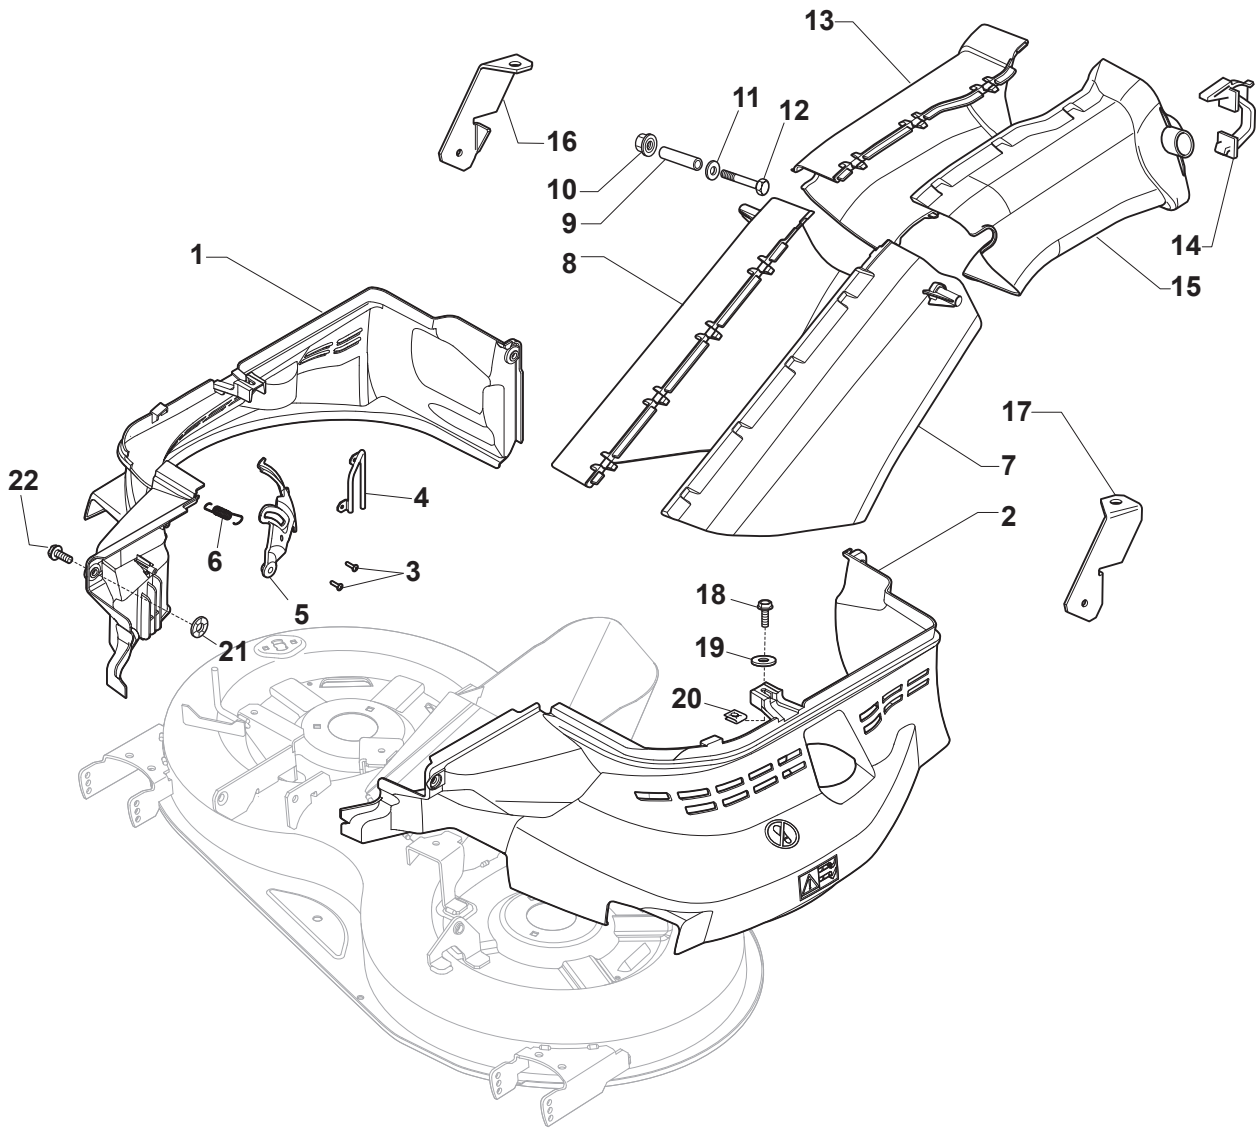

Fig.	Q.ty	Part No	Description	Notes
52	1	182004362/0	Right Blade, Winged	Winged
52	1	182004364/0	Right Mulching Blade	Mulching
53	2	122160400/0	Elastic Disc	
54	2	112523080/0	Washer	
55	1	112735695/1	Screw	
56	1	112735694/0	Screw	
57	1	182004363/0	Left Blade, Winged	Winged
57	1	182004346/0	Mulching Blade	Mulching
58	1	325140111/0	Deflector	
59	3	112791213/1	Screw	
60	6	112154510/0	Nut	
61	4	112523040/0	Washer	
62	1	112792611/0	Screw	
63	1	382564118/0	Cutting Plate Black	

Fig.	Q.ty	Part No	Description	Notes
1	1	325060174/0	Conveyor	
2	1	325060175/0	Conveyor	
3	2	112735110/0	Screw	
4	1	382270309/0	Bracket	
5	1	325547346/0	Bracket	
6	1	125430213/0	Spring	
7	1	325108065/0	Conveyor	
8	1	325108064/0	Conveyor	
9	2	125160071/0	Spacer	
10	2	112154510/0	Nut	
11	2	112521330/0	Washer	
12	2	112792425/0	Screw	
13	1	325108057/0	Conveyor	
14	2	325774499/0	Clamp	
15	1	325108056/0	Conveyor	
16	1	325774527/0	Clamp	
17	1	325774529/0	Clamp	
18	2	112789008/0	Screw	
19	2	112523020/0	Washer	
20	2	112437503/0	Plate	
21	4	112604899/0	Crown Fastener	
22	4	125943011/0	Screw	