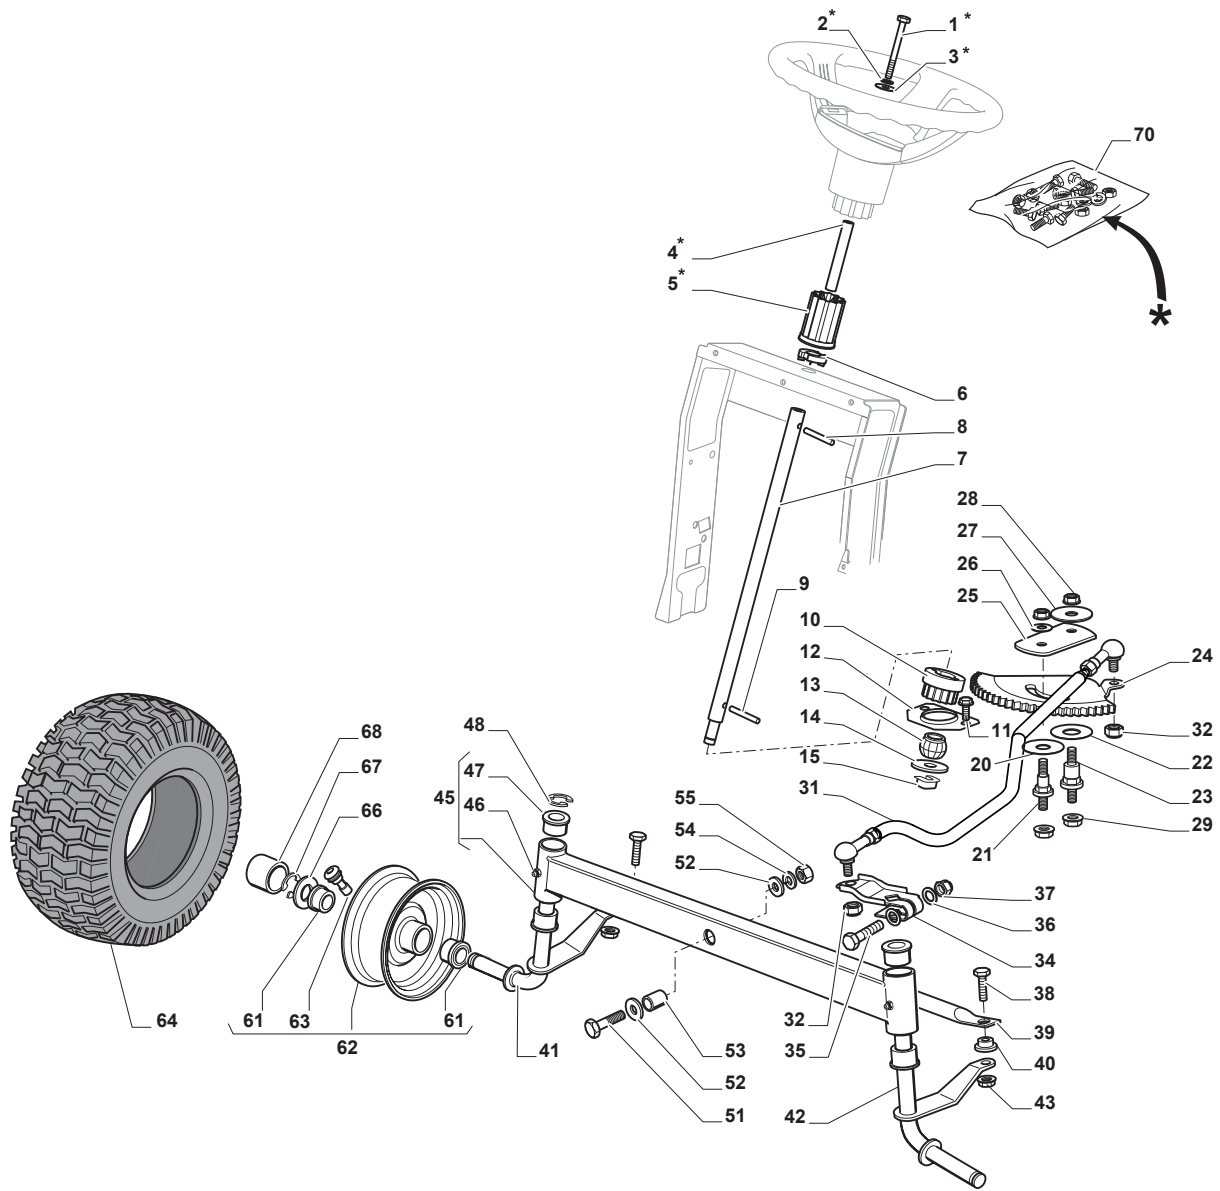

Fig.	Q.ty	Part No	Description	Notes
1	1	112692050/0	Screw	
2	1	112540260/0	Grower	
3	1	112523070/0	Washer	
4	1	125160047/0	Spacer	
5	1	325785318/0	Support	
6	1	325038008/0	Bushing	
7	1	125520007/0	Steering Column	
8	1	112620300/0	Spring	
9	1	112622650/0	Dowel pin	
10	1	125570003/0	Pinion	
11	2	127943051/0	Screw	
12	1	325785213/1	Support	
13	1	325743000/0	Joint	
14	1	112521370/0	Washer	
15	1	112436030/0	Plate	
20	1	322672151/0	Antifriction Washer	
21	1	125510104/0	Pin	
22	1	125670023/0	Washer	
23	1	125510109/0	Pin	
24	1	325735519/0	Steering Sector	
25	1	325547233/0	Plate	
26	1	112369500/0	Elastic Washer	
27	1	122160400/0	Elastic Disc	
28	2	112155010/0	Nut	
29	2	112155010/0	Nut	
31	1	382000665/1	Steering Rod	
32	2	112156602/0	Nut	
34	1	325318243/0	Lever	
35	1	112692390/0	Screw	
36	2	112521360/0	Washer	
37	1	112156602/0	Nut	
38	2	125510103/0	Pin	
39	1	325840029/0	Tie Rod	
40	2	325038007/0	Bushing	
41	1	382230369/0	Right Stub Axle	13" inch
41	1	382230373/0	Right Stub Axle	15" inch
42	1	382230371/0	Left Stub Axle	15" inch
42	1	382230375/0	Left Stub Axle	13" inch
43	2	112155000/0	Nut	
45	1	382034030/0	Equalizer With Bush And Lubricator	
46	2	112379511/0	Grease Dispenser	
47	4	125034002/1	Bushing	
48	1	112001010/0	Benzing Ring	
51	1	112692695/0	Screw	
52	2	112523100/0	Washer	
53	1	125160016/0	Spacer	
54	1	112587100/0	Grower	
55	1	112295300/0	Nut	
61	4	125122200/2	Bearing	
62	2	182000598/0	Rimm	
63	2	125950000/0	Valve	