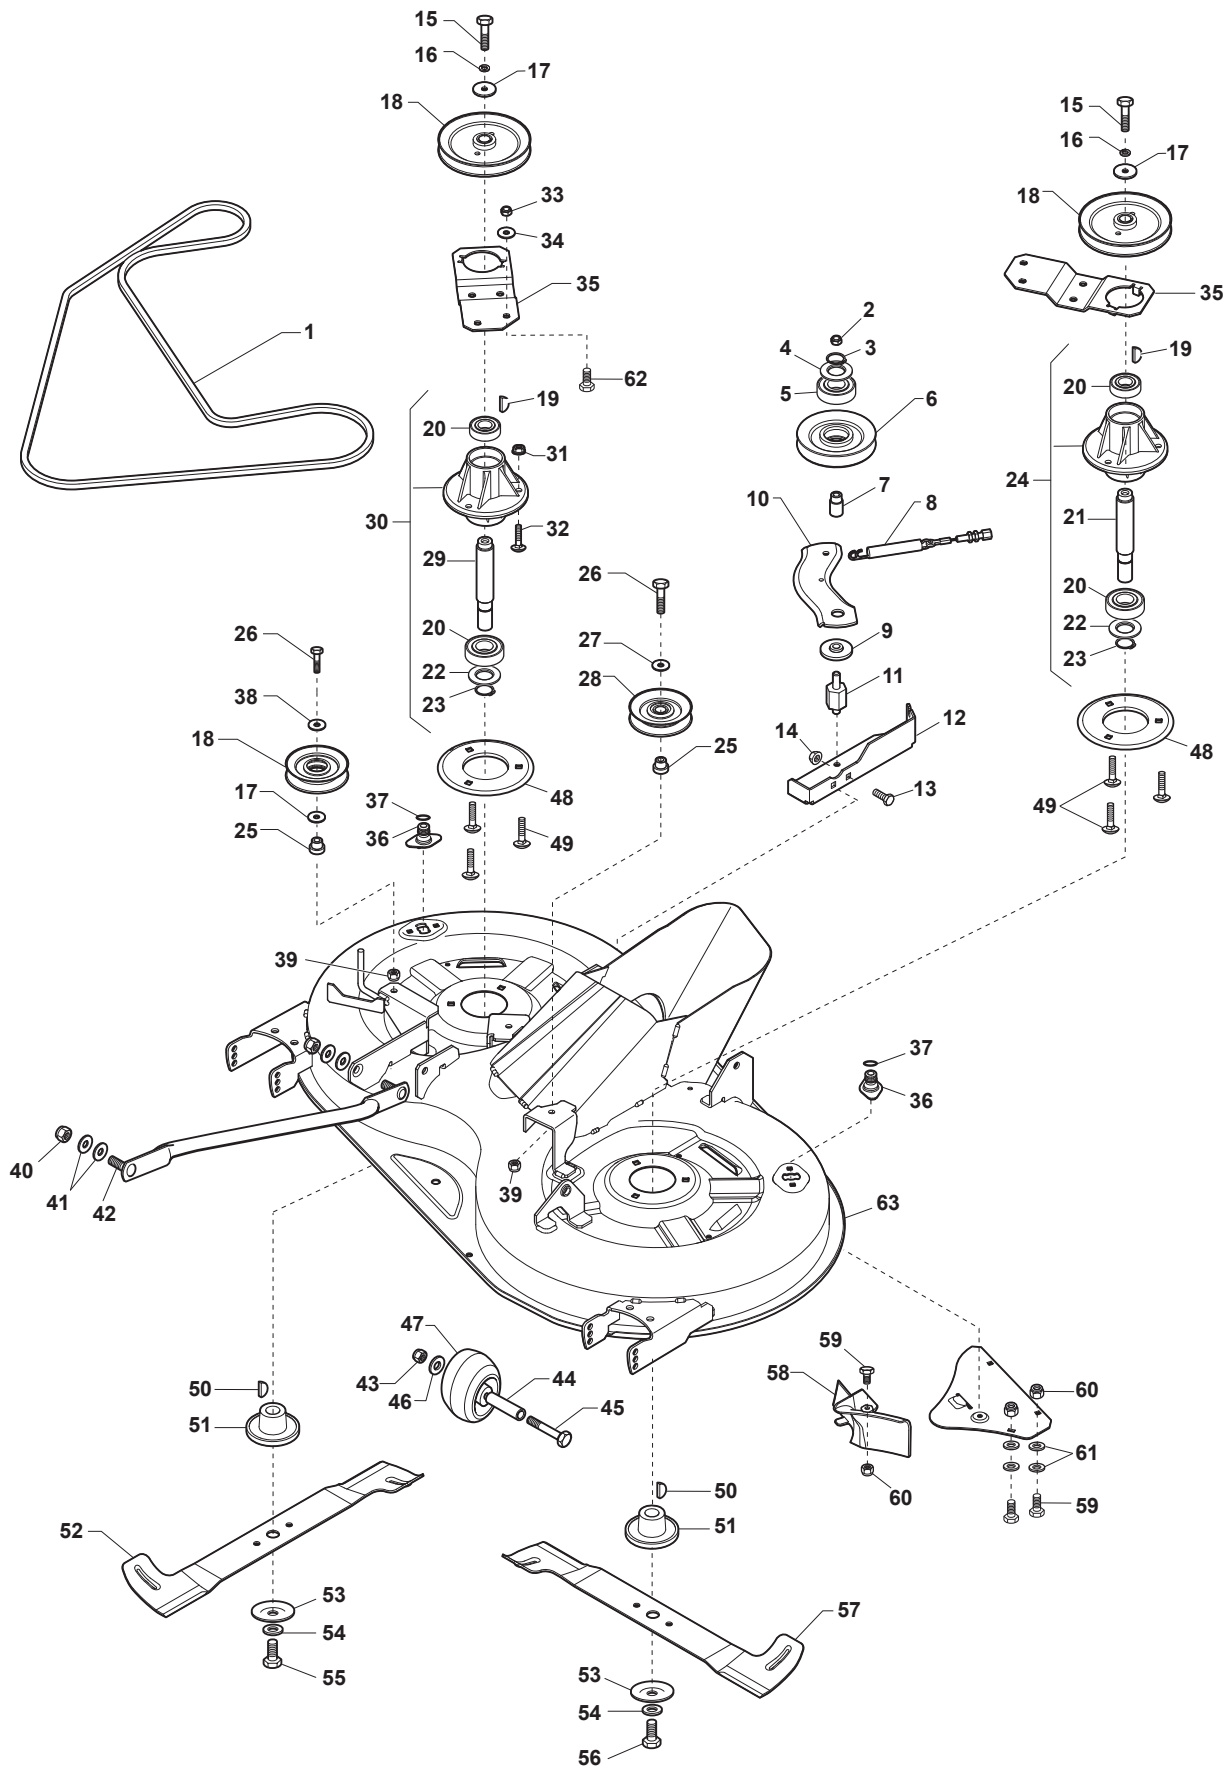

Fig.	Q.ty	Part No	Description	Notes
1	1	135061509/0	V-Belt	
2	1	112293201/0	Nut	
3	1	112524010/0	Washer	
4	1	112610800/0	Seeger	
5	1	119216041/0	Bearing	
6	1	125601595/0	Pulley	
7	1	125160052/0	Spacer	
8	1	382004618/0	Wire	
9	1	125040635/0	Bushing	
10	1	325318343/0	Lever	
11	1	125160049/0	Spacer	
12	1	325785391/0	Bracket	
13	2	112818690/0	Screw	
14	2	112154210/0	Nut	
15	2	112793102/0	Screw	
16	2	112540260/0	Grower	
17	2	125670007/0	Washer	
18	2	125601604/0	Pulley	
19	2	112139480/0	Feather	
20	4	119216040/0	Bearing	
21	1	125020804/0	Shaft	
22	2	325160501/0	Dust Cover Disc	
23	2	112609260/0	Seeger	
24	1	382207206/1	Flange Assy	
25	2	125160082/0	Spacer	
26	2	112691115/0	Screw	
27	2	112524010/0	Washer	
28	2	325601599/0	Pulley	
29	1	125020805/0	Shaft	
30	1	382207205/1	Flange Assy	
31	6	112154210/0	Nut	
32	6	112818690/0	Screw	
33	1	112154210/0	Nut	
34	1	112523060/0	Washer	
35	1	325774617/0	Stiffening	
36	2	325033086/0	Water Hose Connection	
37	2	119035000/0	Or Ring	
38	1	112523060/0	Washer	
39	2	112293201/0	Nut	
40	4	112156602/0	Nut	
41	8	325670008/1	Washer	
42	2	382000565/0	Equalizer Rod	
43	2	112293201/0	Nut	
44	2	125160072/0	Spacer	
45	2	112692100/0	Screw	
46	2	112521350/0	Washer	
47	2	182700005/0	Anti Scalp Wheel Ø 90	
48	2	325160505/0	Disc	
49	6	112139480/0	Feather	
50	2	112139100/0	Key	
51	2	125463200/0	Blade Hub	