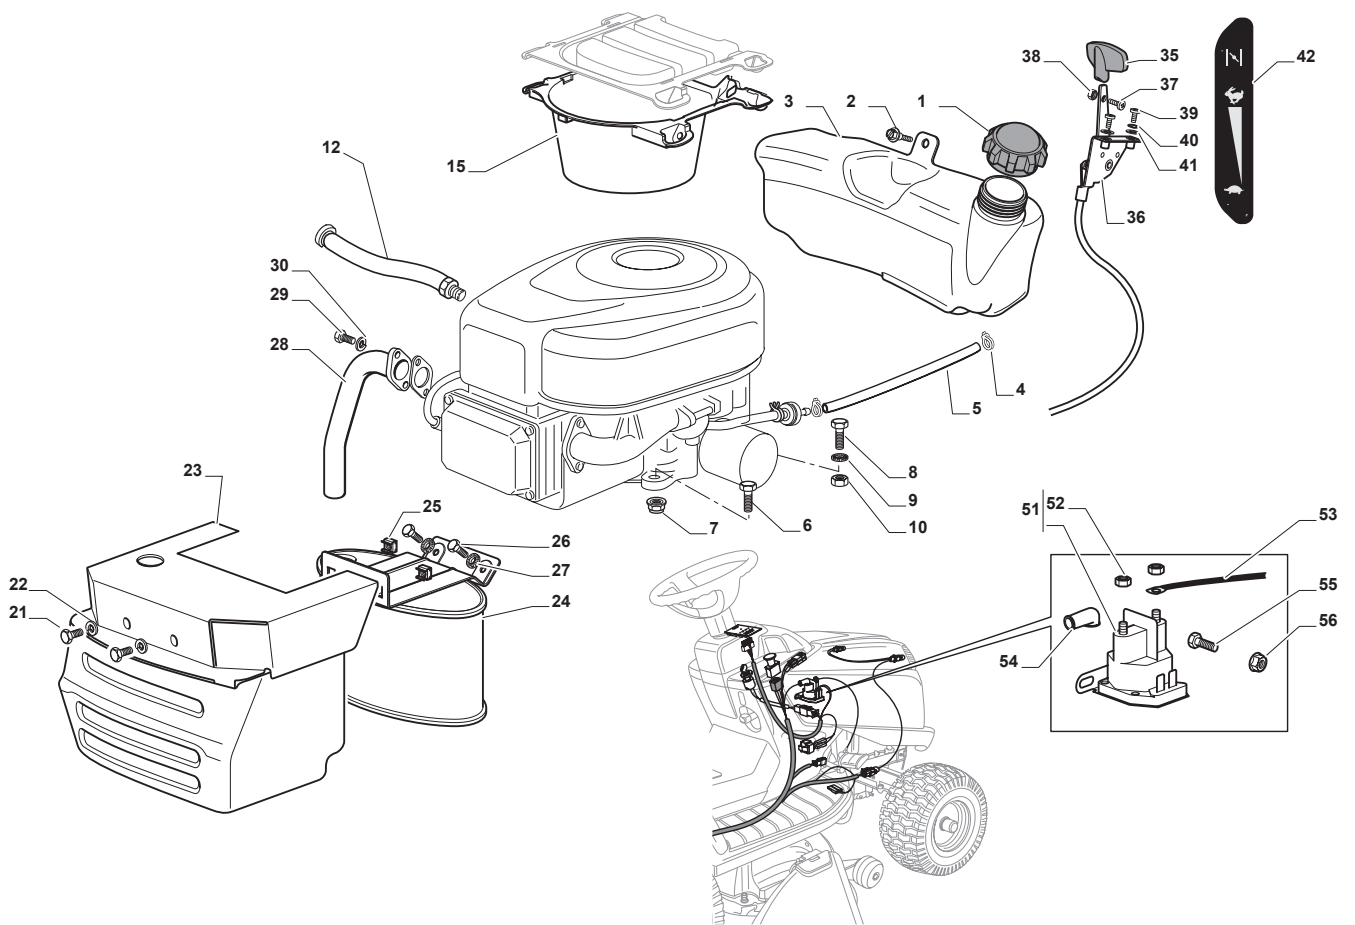

Fig.	Q.ty	Part No	Description	Notes
51	1	118736112/0	Solenoid	
6	1	118562996/0	Shut out valve	
1	1	125795001/1	Cap	
2	4	125943010/0	Screw	
3	1	325735126/0	Fuel Tank	
4	4	118375051/1	Fair Led	
5	1	325869057/0	Connecting Tube	
11	3	112735108/1	Screw	
12	1	1134-5827-01	Oil Drain Assy	
15	1	325108044/1	Conveyor	
21	2	112792611/0	Screw	
22	2	112540260/0	Grower	
23	1	382598047/0	Muffler Protection	
24	1	182750010/0	Muffler	
25	2	112360425/0	Nut	
26	2	112792611/0	Screw	
27	2	112540260/0	Grower	
28	1	118738224/0	Exhaust Conn. Tube	
29	2	112737450/0	Screw	
30	2	112540260/0	Grower	
31	1	112691115/0	Screw	
32	3	112154210/0	Nut	
35	1	325394531/0	Knob	
36	1	182000216/0	Accelerator	
37	1	112726389/0	Screw	
38	1	112290800/0	Nut	
39	2	112726389/0	Screw	
40	2	112540020/0	Washer	
41	2	112521310/0	Washer	
42	1	114363697/0	Label	
52	2	112360352/0	Nut	
53	1	125065002/0	Cable	
54	1	118564864/1	Protection	
55	1	112790781/0	Screw	
56	2	112154510/0	Nut	