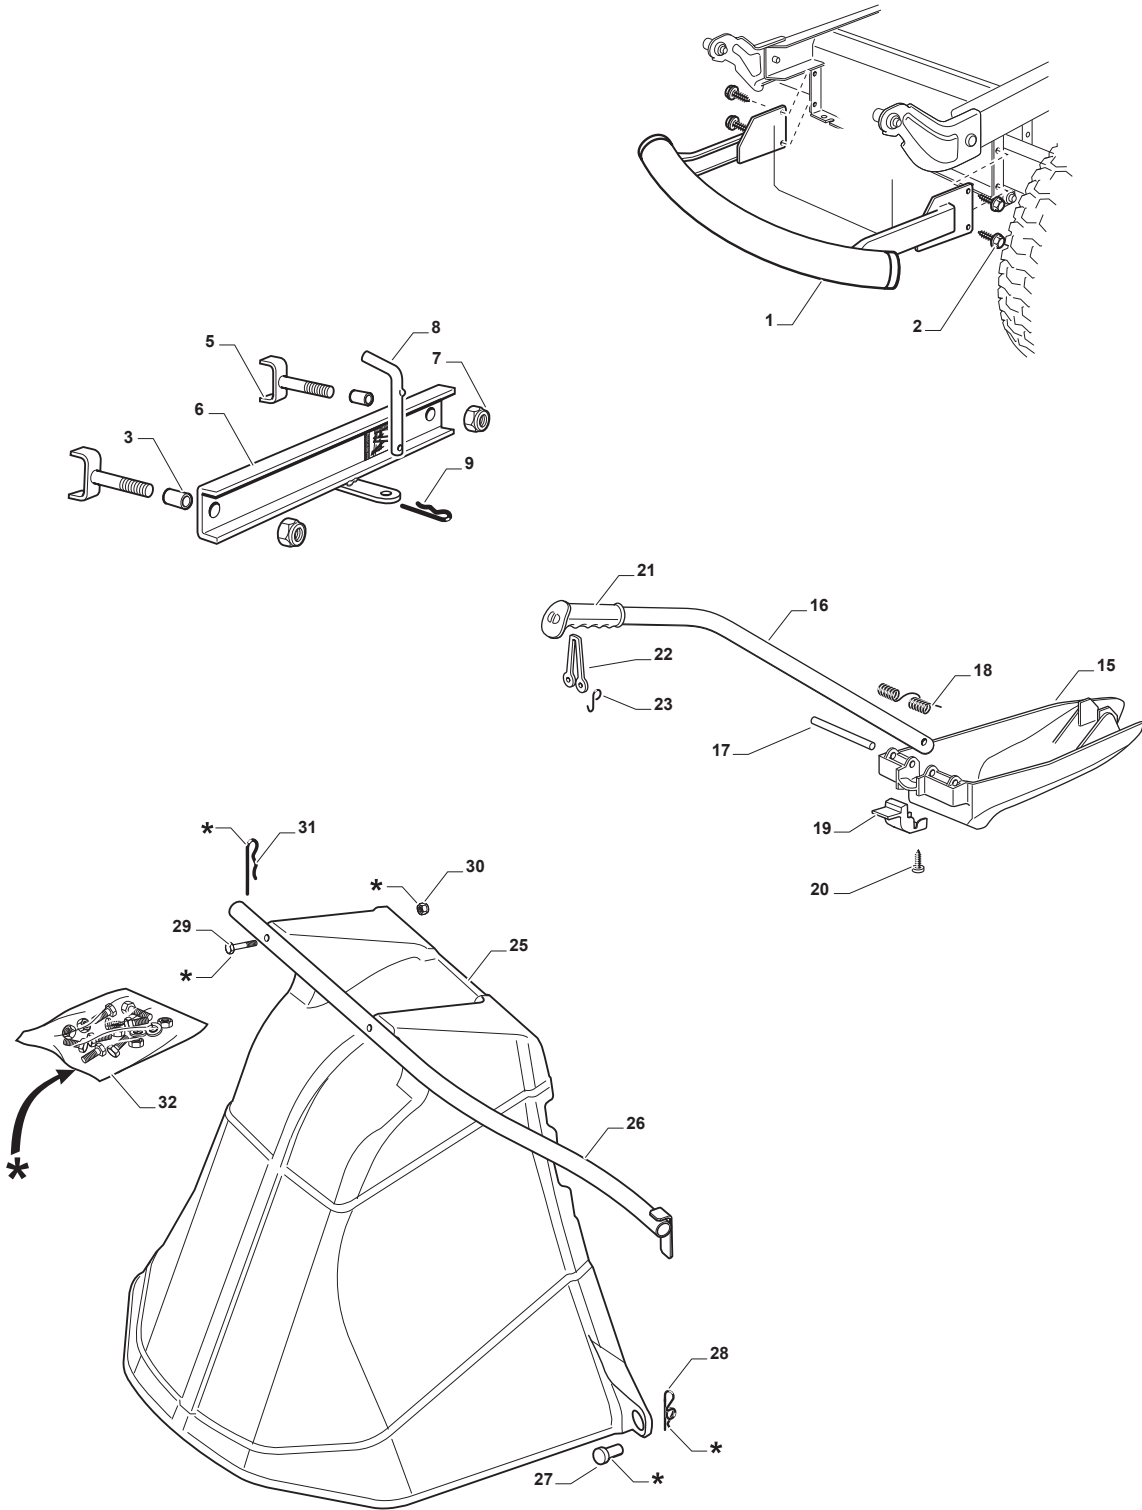

MP 98 HYDRO

Ride-on 98 cm   Optionals On Request

Issue 10 - 2016

Fig.	Q.ty	Part No	Description	Notes
15	1	325140112/0	Deflector	
19	1	325547414/0	Plate	
1	1	382869038/0	Muffler Protection	
2	4	125943008/0	Screw	
3	2	125160074/0	Spacer	
5	2	382650211/0	Stiffening	
6	1	382033119/0	Tow Bar Assy	
7	2	112155000/0	Nut	
8	1	125510021/1	Hitch Pin	
9	1	124487999/0	Spring Pin	
16	1	325394021/0	Handle	
17	1	125510077/0	Pin	
18	1	125430245/0	Spring	
20	1	112735403/0	Screw	
21	1	325280000/1	Handgrip	
22	1	125840011/1	Tie Rod	
23	2	125253004/0	Mulch.Kit Fixing Hook	
25	1	325600093/0	Ejection Guard	
26	1	382869044/0	Support	
27	2	125510022/1	Pin	
29	2	112689515/0	Screw	
30	2	112154510/0	Nut	
31	1	124487999/0	Spring Pin	
32	1	382180028/0	Outfit, Screws	
28	2	125580040/0	Stake