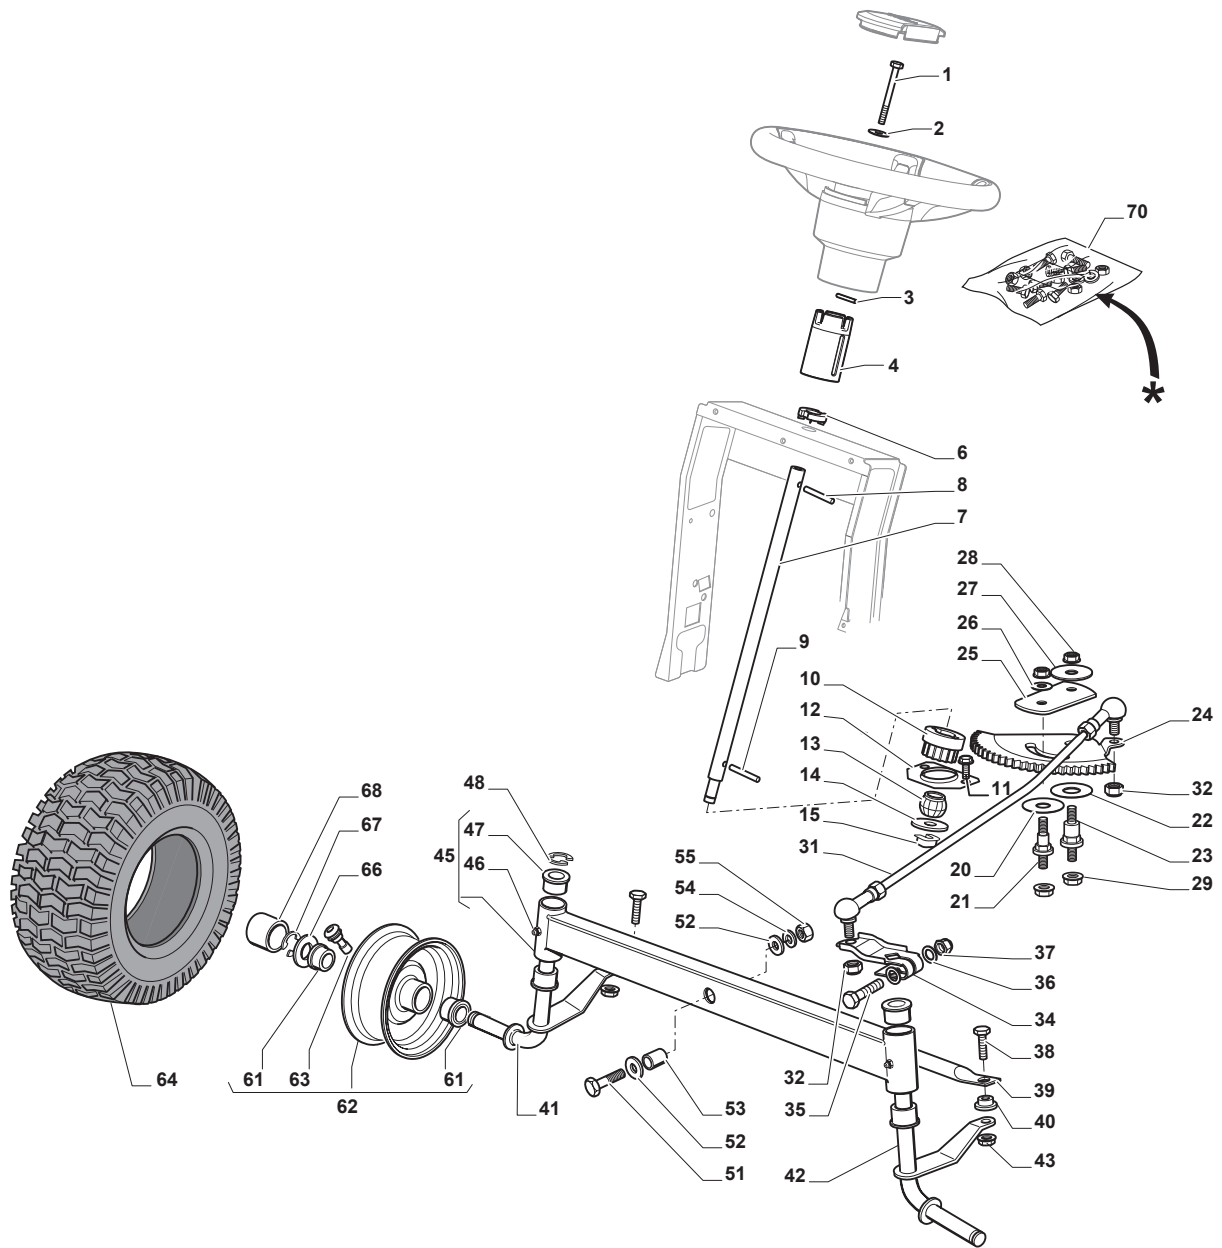

Fig.	Q.ty	Part No	Description	Notes
1	1	112692050/0	Screw	
2	1	112540260/0	Grower	
3	1	112523070/0	Washer	
4	1	382785266/0	Support	
6	1	325038008/0	Bushing	
7	1	125520007/0	Steering Column	
8	1	112620300/0	Spring	
9	1	112622650/0	Dowel pin	
10	1	125570003/0	Pinion	
11	2	127943051/0	Screw	
12	1	325785213/1	Support	
13	1	325743000/0	Joint	
14	1	112521370/0	Washer	
15	1	112436030/0	Plate	
20	1	322672151/0	Antifriction Washer	
21	1	125510104/0	Pin	
22	1	125670023/0	Washer	
23	1	125510109/0	Pin	
24	1	325735519/0	Steering Sector	
25	1	325547233/0	Plate	
26	1	112369500/0	Elastic Washer	
27	1	122160400/0	Elastic Disc	
28	2	112155010/0	Nut	
29	2	112155010/0	Nut	
31	1	382000566/2	Steering Rod	
32	2	112156602/0	Nut	
34	1	325318243/0	Lever	
35	1	112692390/0	Screw	
36	2	112521360/0	Washer	
37	1	112156602/0	Nut	
38	2	125510103/0	Pin	
39	1	325840029/0	Tie Rod	
40	2	325038007/0	Bushing	
41	1	382230369/0	Right Stub Axle	13" inch
41	1	382230373/0	Right Stub Axle	15" inch
42	1	382230371/0	Left Stub Axle	15" inch
42	1	382230375/0	Left Stub Axle	13" inch
43	2	112155000/0	Nut	
45	1	382034030/0	Equalizer With Bush And Lubricator	
46	2	112379511/0	Grease Dispenser	
47	4	125034002/1	Bushing	
48	1	112001010/0	Benzing Ring	
51	1	112692695/0	Screw	
52	2	112523100/0	Washer	
53	1	125160016/0	Spacer	
54	1	112587100/0	Grower	
55	1	112295300/0	Nut	
61	4	125122200/2	Bearing	
62	2	182000598/0	Rimm	
63	2	125950000/0	Valve	
64	2	125590014/0	Tyre	13" inch