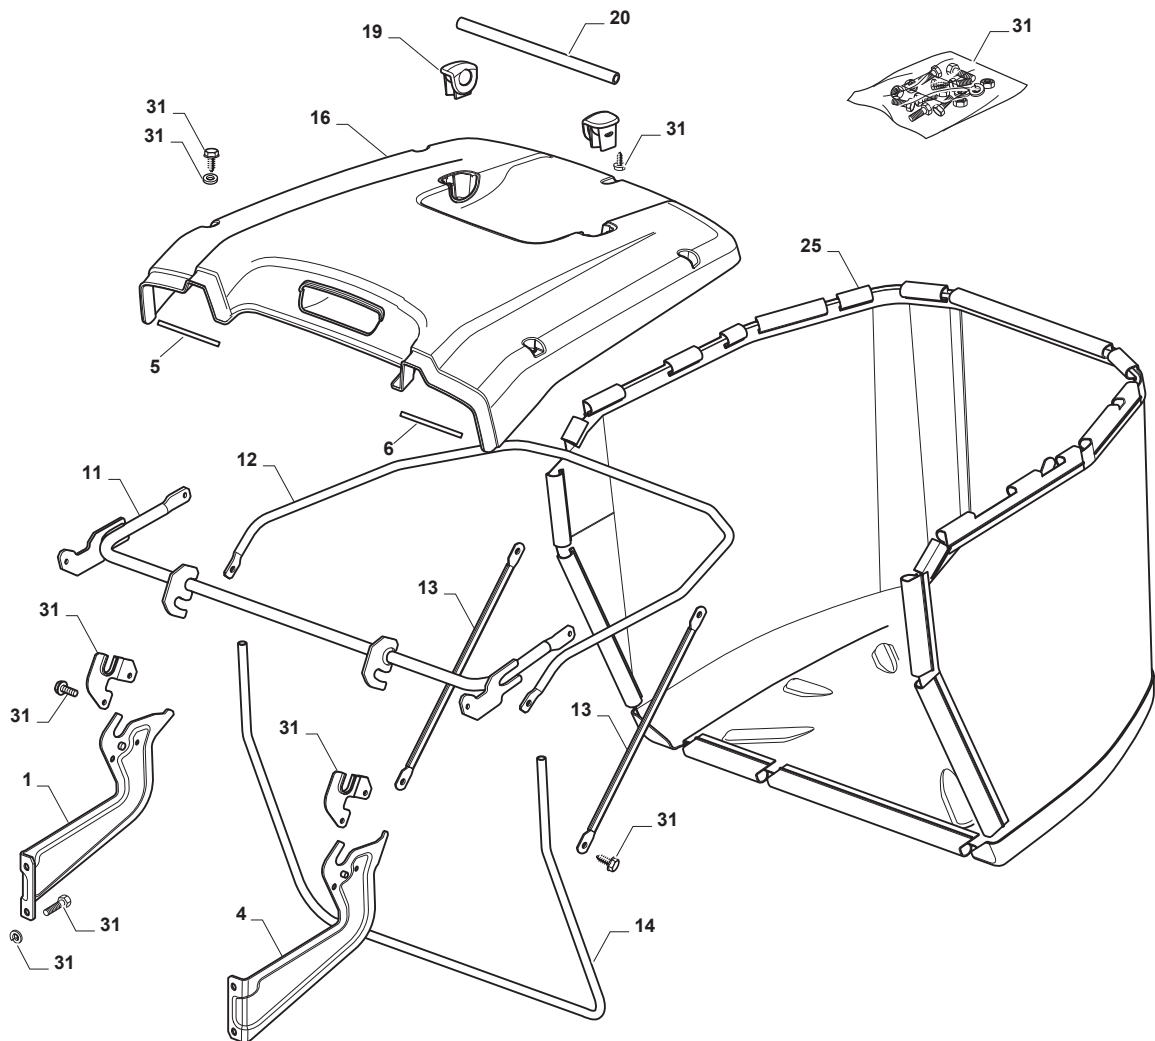

Fig.	Q.ty	Part No	Description	Notes
1	1	325785377/0	Support	
4	1	325785383/0	Support	
5	1	382800139/0	Upper Frame	
6	1	382800141/0	Front Frame	
7	2	325650149/0	Stiffening	
8	1	125394508/0	Knob	
9	1	325869087/0	Rod	
10	1	325110431/0	Red Grass-Catcher Cover	Red
10	1	325110434/0	White Grass-Catcher Cover	White
10	1	325110436/0	Black Grass-Catcher Cover	Black
10	1	325110439/0	Yellow Grass-Catcher Cover	Yellow
10	1	325110447/0	Green Grass-Catcher Cover	Green
11	1	325207195/0	Handle Cover	
12	1	125270802/0	Seal	
13	1	125270803/0	Seal	
15	1	182105947/0	Grasscatcher	
21	1	382180123/0	Screw	