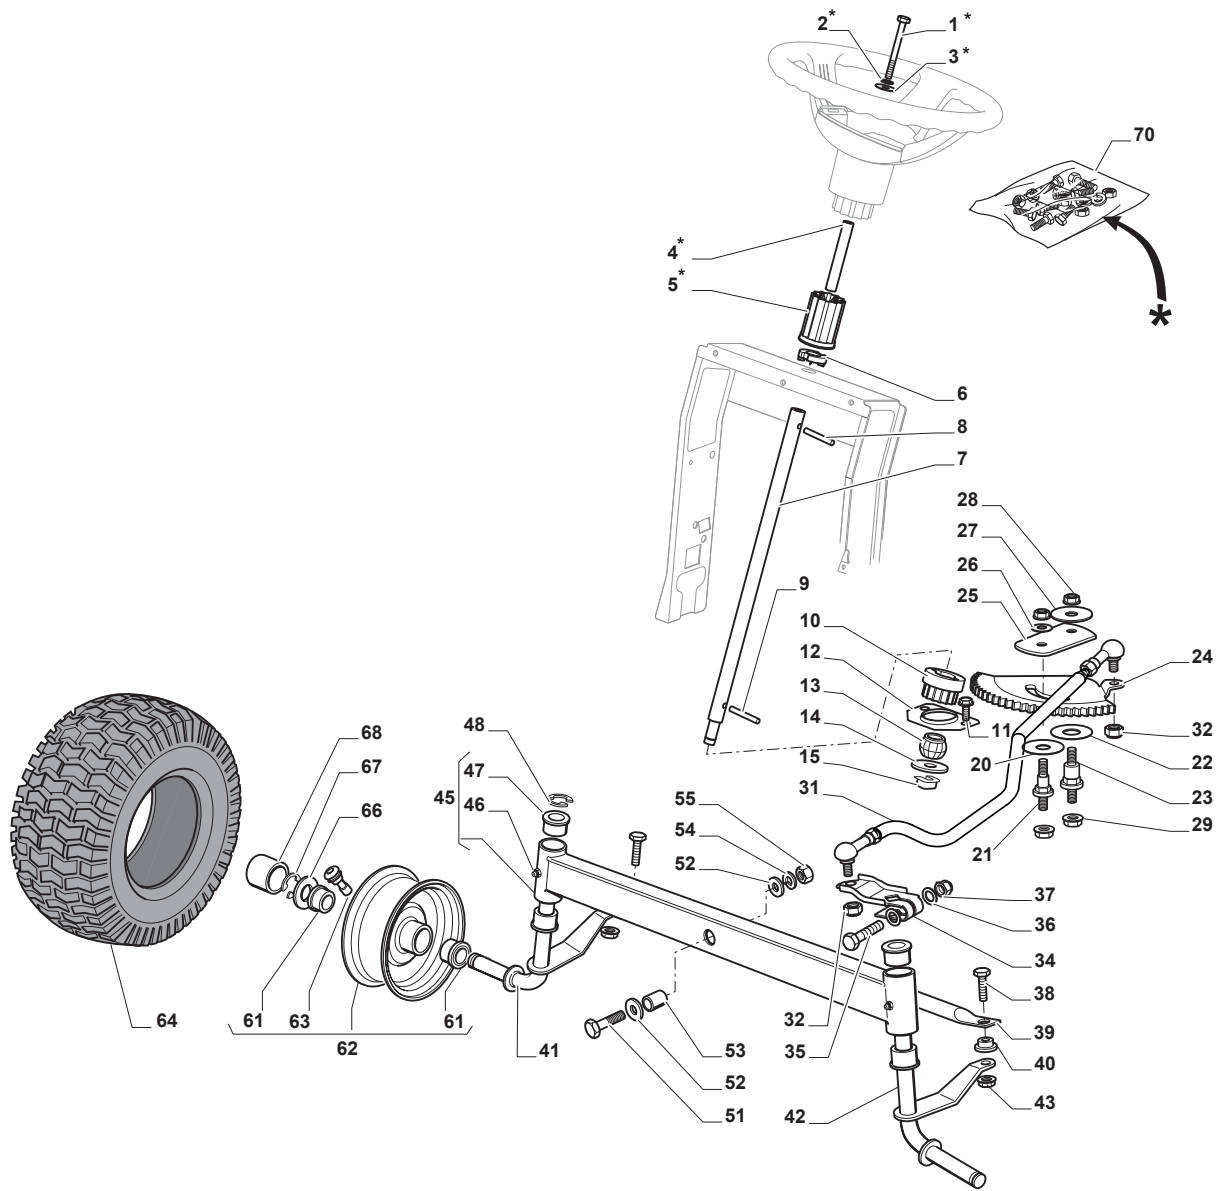

Fig.	Q.ty	Part No	Description	Notes
1	1	112692050/0	Screw	
2	1	112540260/0	Grower	
3	1	112523070/0	Washer	
4	1	125160047/0	Spacer	
5	1	325785318/0	Support	
6	1	325038008/0	Bushing	
7	1	125520007/0	Steering Column	
8	1	112620300/0	Spring	
9	1	112622650/0	Dowel pin	
10	1	125570003/0	Pinion	
11	2	127943051/0	Screw	
12	1	325785213/1	Support	
13	1	325743000/0	Joint	
14	1	112521370/0	Washer	
15	1	112436030/0	Plate	
20	1	322672151/0	Antifriction Washer	
21	1	125510104/0	Pin	
22	1	125670023/0	Washer	
23	1	125510109/0	Pin	
24	1	325735519/0	Steering Sector	
25	1	325547233/0	Plate	
26	1	112369500/0	Elastic Washer	
27	1	122160400/0	Elastic Disc	
28	2	112155010/0	Nut	
29	2	112155010/0	Nut	
31	1	382000665/1	Steering Rod	
32	2	112156602/0	Nut	
34	1	325318243/0	Lever	
35	1	112692390/0	Screw	
36	2	112521360/0	Washer	
37	1	112156602/0	Nut	
38	2	125510103/0	Pin	
39	1	325840029/0	Tie Rod	
40	2	325038007/0	Bushing	
41	1	382230369/0	Right Stub Axle	13" inch
41	1	382230373/0	Right Stub Axle	15" inch
42	1	382230371/0	Left Stub Axle	15" inch
42	1	382230375/0	Left Stub Axle	13" inch
43	2	112155000/0	Nut	
45	1	382034030/0	Equalizer With Bush And Lubricator	
46	2	112379511/0	Grease Dispenser	
47	4	125034002/1	Bushing	
48	1	112001010/0	Benzing Ring	
51	1	112692695/0	Screw	
52	2	112523100/0	Washer	
53	1	125160016/0	Spacer	
54	1	112587100/0	Grower	
55	1	112295300/0	Nut	
61	4	125122200/2	Bearing	
62	2	182000598/0	Rimm	
63	2	125950000/0	Valve