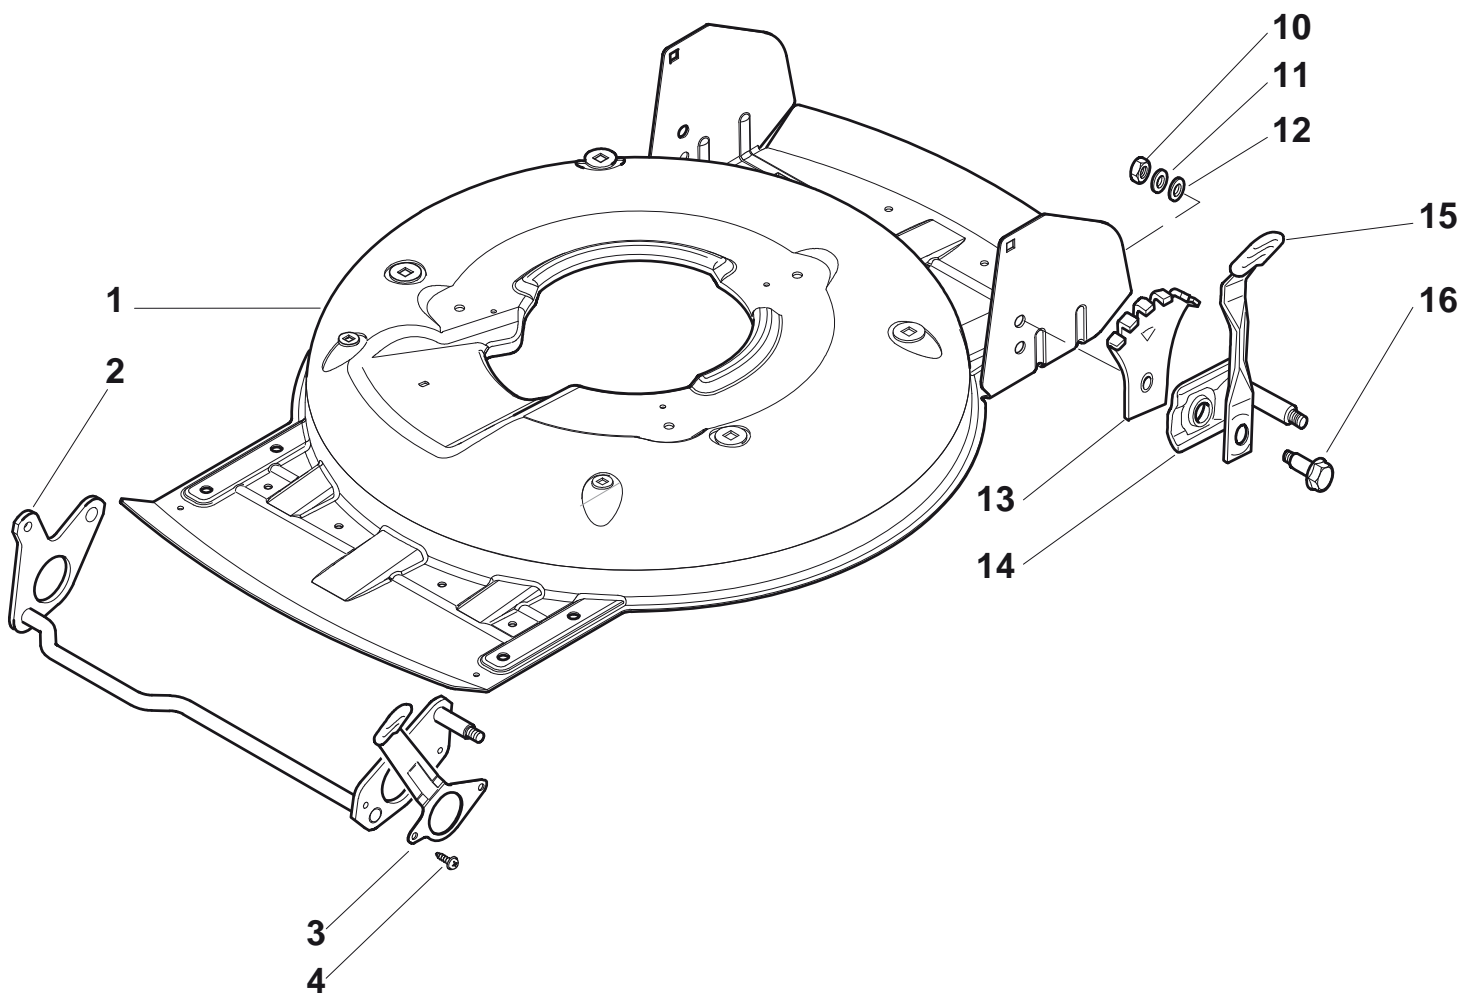

Genuine Spare Parts

www.stiga.com

MULTICLIP 50 S B Model Year 2011

- Use GLOBAL GARDEN PRODUCT Genuine Spare Parts specified in the parts list for repair and/or replacement.
- The contents described in the parts list may change due to improvement.
- The drawings of the spare parts are only indicative and might not represent the part in question exactly.
- The indications "right" - "left" - "front" - "rear" refer to the position of the operator when using the machine.
- When placing orders of parts for repair and/or replacement, make sure that the illustrated parts list is the one applying to the machine's year of manufacture, as shown on the identification plate attached to the machine.

MULTICLIP 50 S B

MULTICLIP 50 S B

Pos. Fig.	Antal Quantity	Art No Part No	Benämning	Description	Anmärkning Notes
1	1	81002907/1	Chassi-gul	Deck Yellow	
2	1	81002849/0	Hjulaxel-fram	Axle, Front Wheels	
3	1	81003276/0	Höjdinställningsspak	Lever, Height Adjustment	
4	2	12735661/0	Skruv	Screw	
10	2	12293200/0	Mutter	Nut	
11	2	12583500/0	Bricka	Grower	
12	2	12523070/0	Bricka	Washer	
13	2	22735547/0	Höjdinställn.sektor	Sector, Height Adjustment	
14	2	81005082/0	Hjulfäste	Support, Wheel	
15	2	81003286/0	Höjdinställningsspak	Lever, Height Adjustment	
16	2	22519811/0	Stift	Pin	