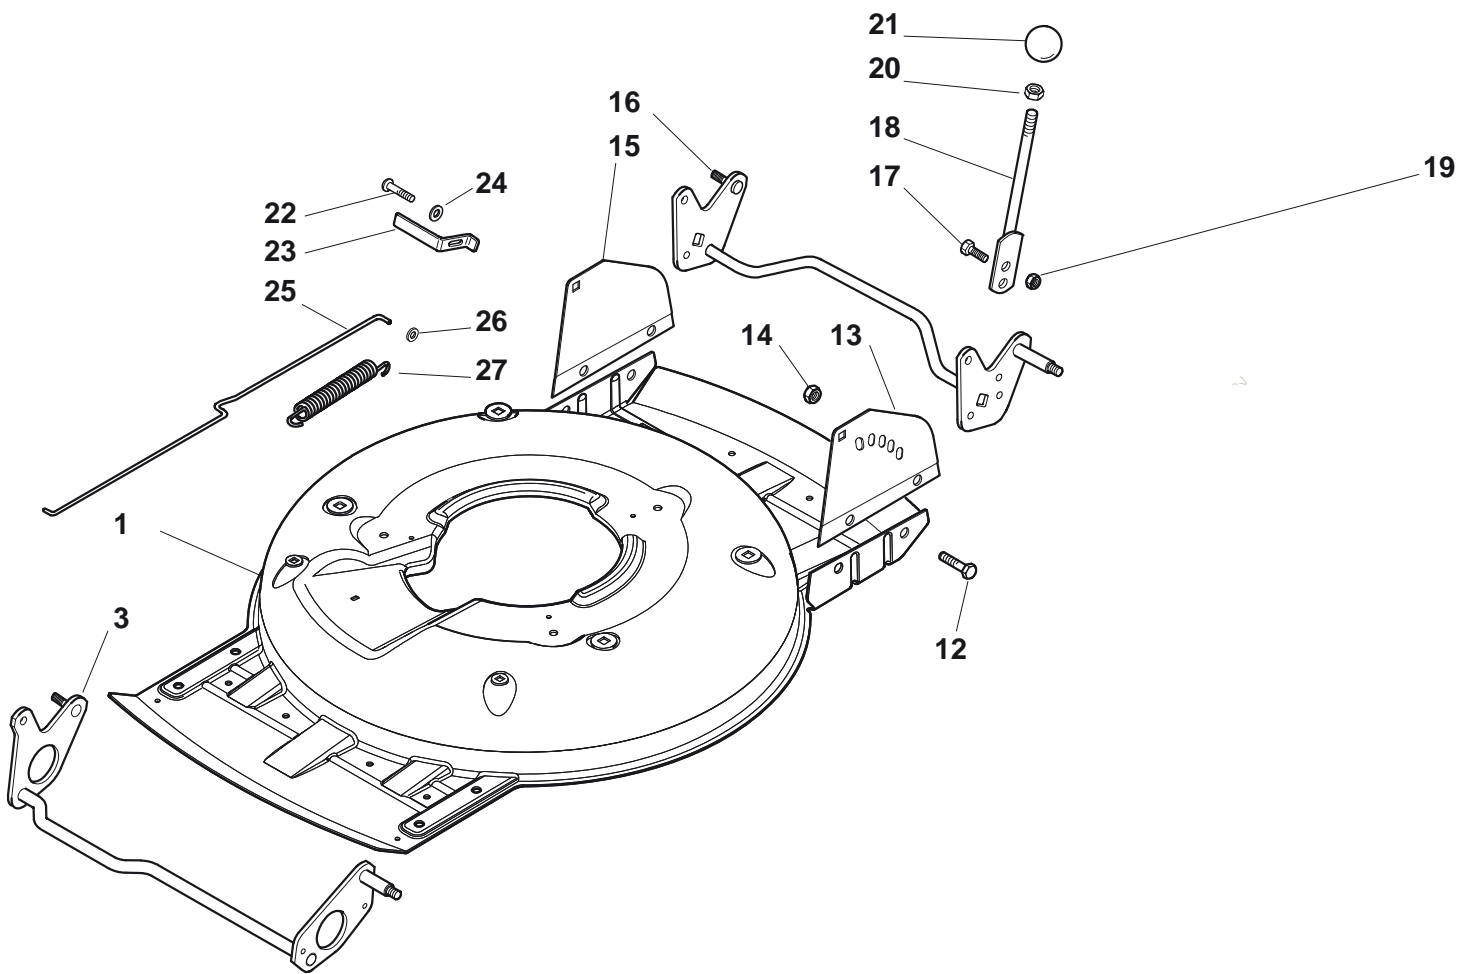

Genuine Spare Parts

www.stiga.com

MULTICLIP 50 SE RENTAL B Model Year 2011

- Use GLOBAL GARDEN PRODUCT Genuine Spare Parts specified in the parts list for repair and/or replacement.
- The contents described in the parts list may change due to improvement.
- The drawings of the spare parts are only indicative and might not represent the part in question exactly.
- The indications "right" - "left" - "front" - "rear" refer to the position of the operator when using the machine.
- When placing orders of parts for repair and/or replacement, make sure that the illustrated parts list is the one applying to the machine's year of manufacture, as shown on the identification plate attached to the machine.

MULTICLIP 50 SE RENTAL B

MULTICLIP 50 SE RENTAL B

Pos. Fig.	Antal Quantity	Art No Part No	Benämning	Description	Anmärkning Notes
1	1	322064691/0	Chassi INOX	Deck INOX	
1	1	81002909/1	Chassi-grå	Deck Grey	
3	1	81002849/0	Hjulaxel-fram	Axle, Front Wheels	
12	4	12791011/0	Skruv	Screw	
13	1	81545105/0	Platta-vä	Left Plate	
14	4	12154510/0	Mutter	Nut	
15	1	81545104/0	Platta-hö	Right Plate	
16	1	81002851/0	Hjulaxel-bakre	Axle, Rear Wheels	
17	2	12789000/0	Skruv	Screw	
18	1	81003323/0	Höjdinställningsspak	Lever, Height Adjustment	
19	2	12154330/0	Mutter	Nut	
20	1	12293200/0	Mutter	Nut	
21	1	22399812/0	Knopp	Knob	
22	2	12735661/0	Skruv	Screw	
23	2	22551529/0	Plåt	Plate	
24	2	12521330/0	Bricka	Washer	
25	1	22033329/0	Höjdinställn.stång	Rod, Height Adjustment Control	
26	2	12604899/0	Låsbricka	Crown Fastener	
27	1	22446184/0	Fjäder	Spring	