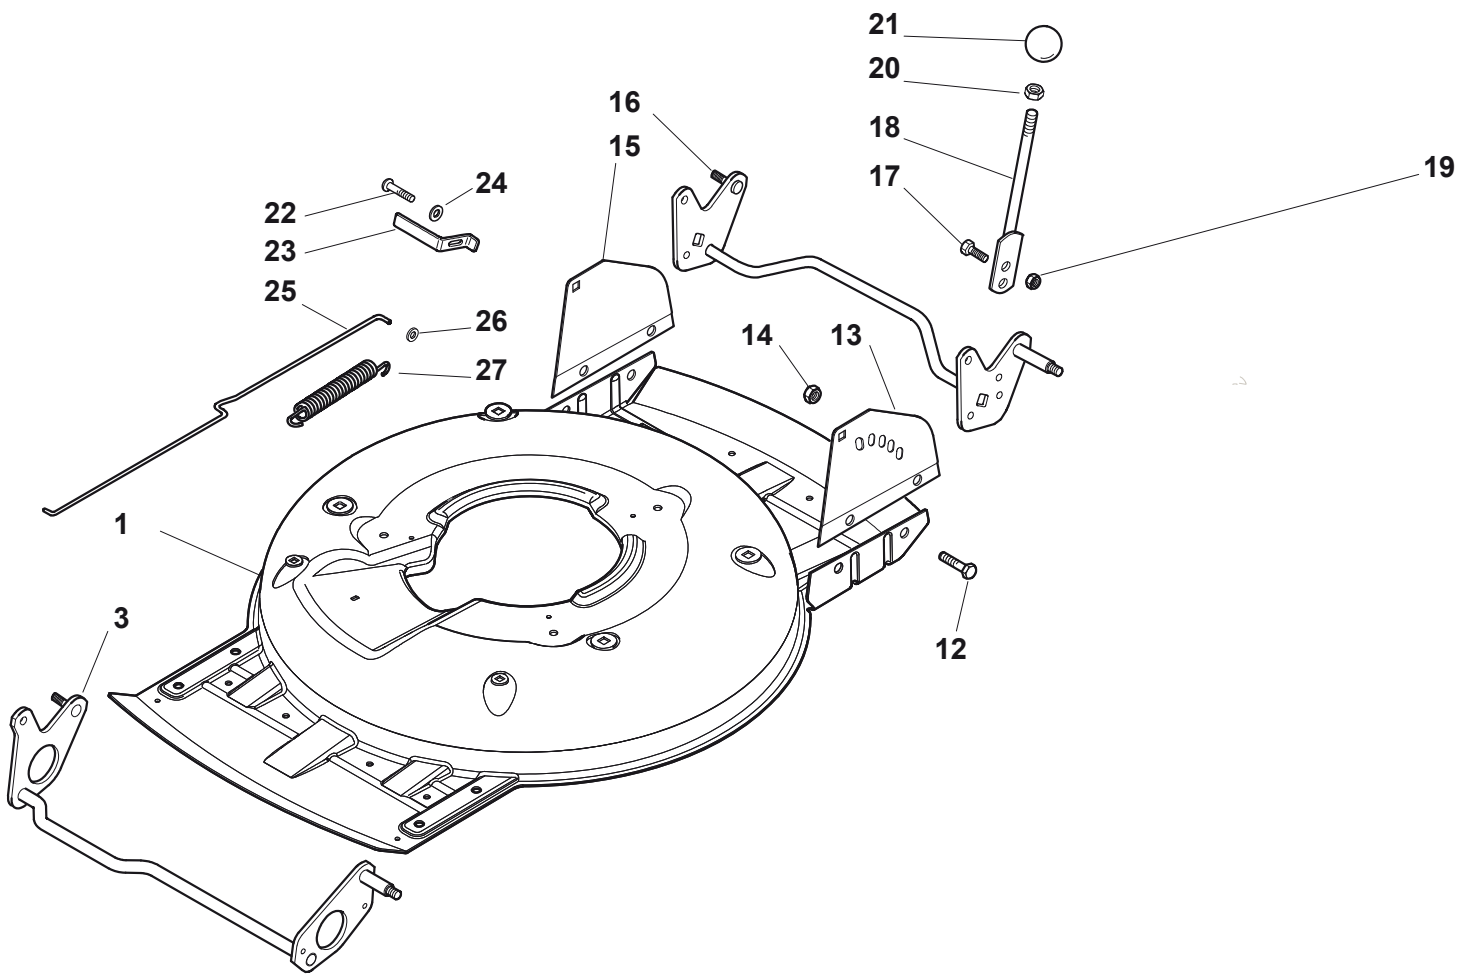

Genuine Spare Parts

www.stiga.com

MULTICLIP 50 S RENTAL B Model Year 2011

- Use GLOBAL GARDEN PRODUCT Genuine Spare Parts specified in the parts list for repair and/or replacement.
- The contents described in the parts list may change due to improvement.
- The drawings of the spare parts are only indicative and might not represent the part in question exactly.
- The indications "right" - "left" - "front" - "rear" refer to the position of the operator when using the machine.
- When placing orders of parts for repair and/or replacement, make sure that the illustrated parts list is the one applying to the machine's year of manufacture, as shown on the identification plate attached to the machine.

MULTICLIP 50 S RENTAL B

MULTICLIP 50 S RENTAL B

Pos. Fig.	Antal Quantity	Art No Part No	Benämning	Description	Anmärkning Notes
1	1	322064691/0	Chassi INOX	Deck INOX	
1	1	81002909/1	Chassi-grå	Deck Grey	
3	1	81002849/0	Hjulaxel-fram	Axle, Front Wheels	
12	4	12791011/0	Skruv	Screw	
13	1	81545105/0	Platta-vä	Left Plate	
14	4	12154510/0	Mutter	Nut	
15	1	81545104/0	Platta-hö	Right Plate	
16	1	81002851/0	Hjulaxel-bakre	Axle, Rear Wheels	
17	2	12789000/0	Skruv	Screw	
18	1	81003323/0	Höjdinställningsspak	Lever, Height Adjustment	
19	2	12154330/0	Mutter	Nut	
20	1	12293200/0	Mutter	Nut	
21	1	22399812/0	Knopp	Knob	
22	2	12735661/0	Skruv	Screw	
23	2	22551529/0	Plåt	Plate	
24	2	12521330/0	Bricka	Washer	
25	1	22033329/0	Höjdinställn.stång	Rod, Height Adjustment Control	
26	2	12604899/0	Låsbricka	Crown Fastener	
27	1	22446184/0	Fjäder	Spring	