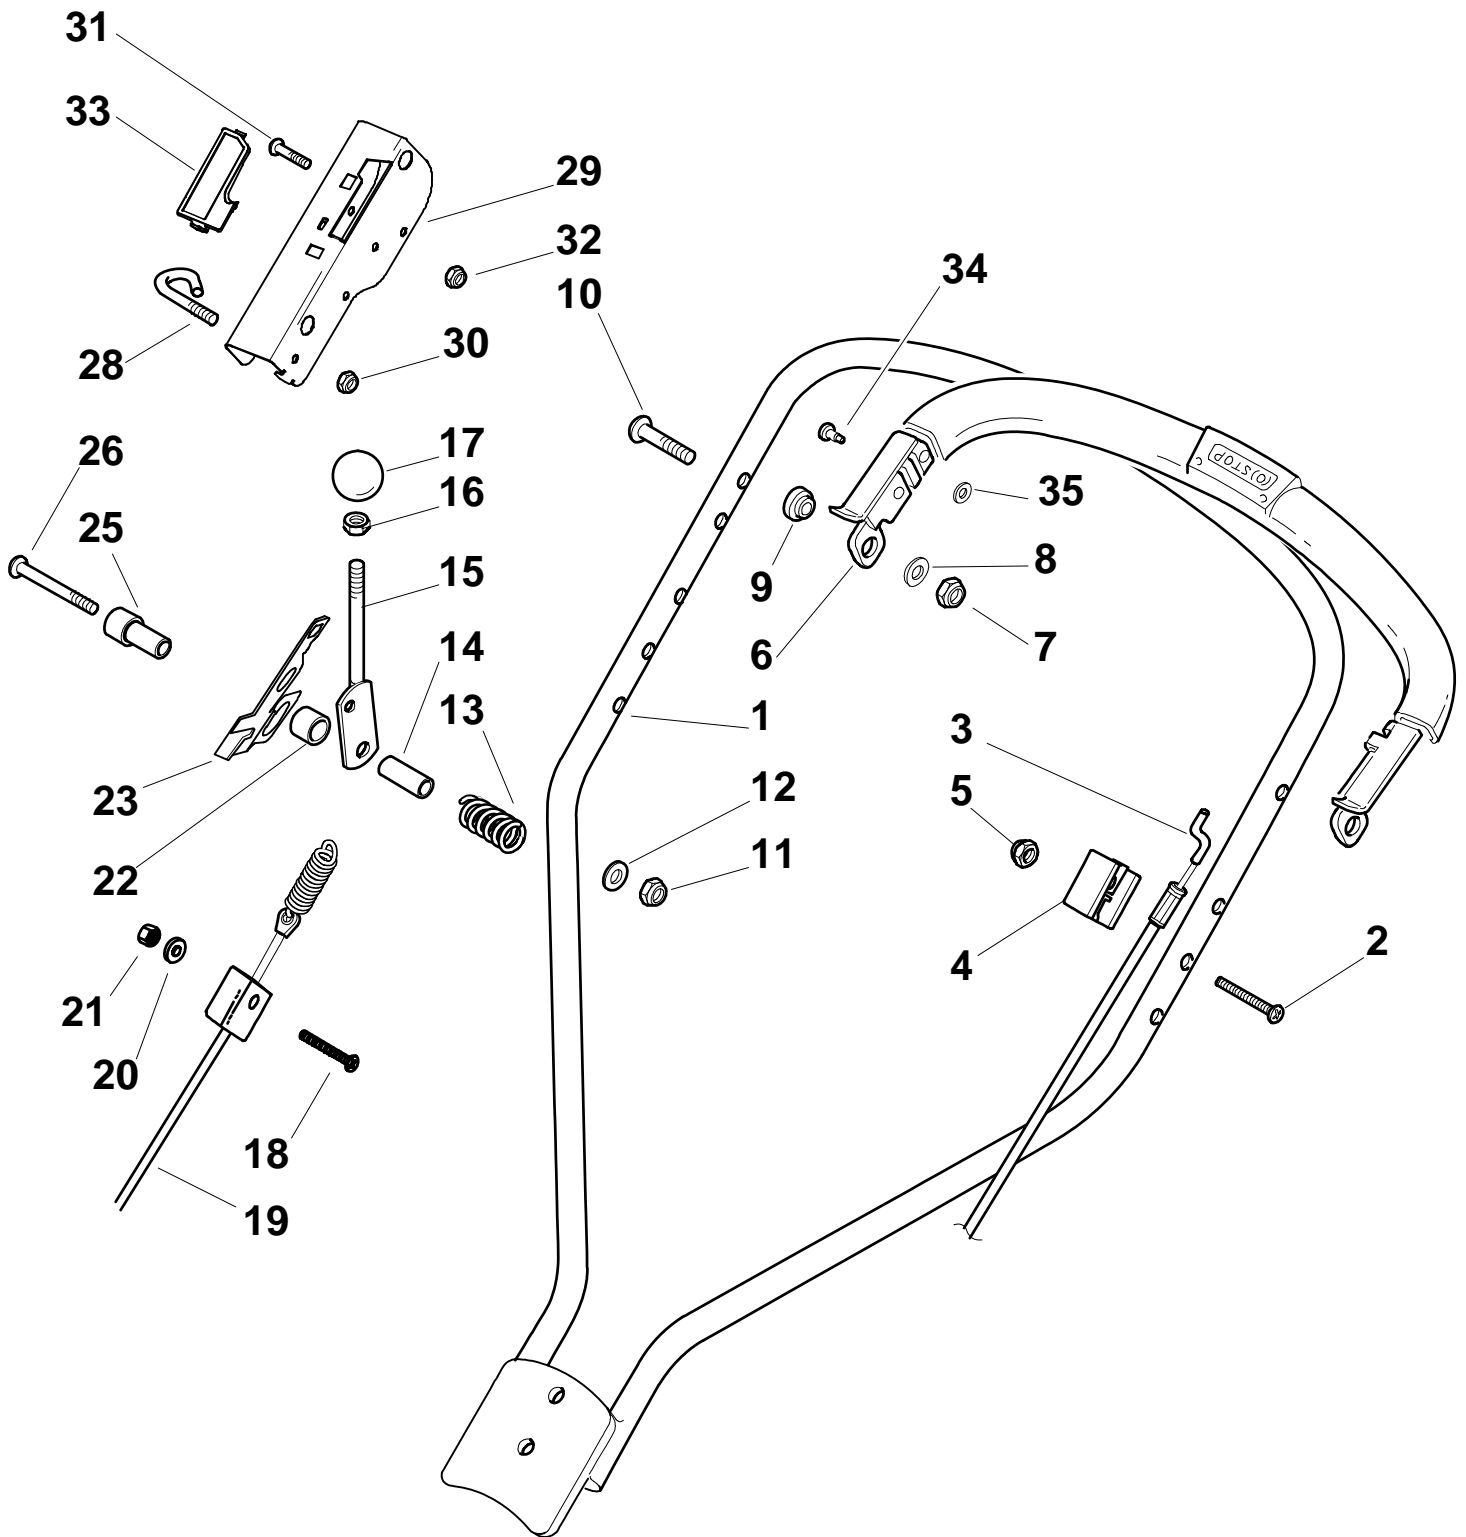

MULTICLIP 50 S H - Model Year 2010

Pos. Fig.	Antal Quantity	Art No Part No	Benämning	Description	Anmärkning Notes
1	1	81006367/0	Styre-överdel	Handle, Upper Part, Black	Black
2	1	12727783/0	Skruv	Screw	
3	1	181000618/0	Motorbromswire	Cable, Thread Engine Brake	
4	1	22551640/0	Wirefäste	Plate	
5	1	12154510/0	Mutter	Nut	
6	1	81003318/1	Reglagebygel	Lever, Engine Brake	
7	2	12154510/0	Mutter	Nut	
8	2	12521330/0	Bricka	Washer	
9	2	22671660/1	Bricka	Washer	
10	2	12727784/0	Skruv	Screw	
11	1	12292100/0	Mutter	Nut	
12	1	12530060/0	Bricka	Elastic Washer	
13	1	22450446/0	Fjäder	Spring	
14	1	22170840/0	Distans	Spacer	
15	1	81003313/0	Spak	Lever, Driving	
16	1	12293200/0	Mutter	Nut	
17	1	22399812/0	Knopp	Knob	
18	1	12727791/0	Skruv	Screw	
19	1	381000745/1	Kopplingswire	Cable, Rear Drive	
20	1	12521330/0	Bricka	Washer	
21	1	12154510/0	Mutter	Nut	
22	1	22170843/0	Distans	Spacer	
23	1	22551653/0	Platta	Plate	
25	1	22170842/0	Distans	Spacer	
26	1	12727786/0	Skruv	Screw	
28	1	22430314/0	Öglebult	Spring	
29	1	81004405/0	Panel	Dash Board	
30	1	12154510/0	Mutter	Nut	
31	1	12727792/0	Skruv	Screw	
32	1	12154510/0	Mutter	Nut	
33	1	22500050/0	Glidblock	Shoe	
34	1	22524342/0	Sprint	Pin	
35	1	12604897/0	Låsring	Washer