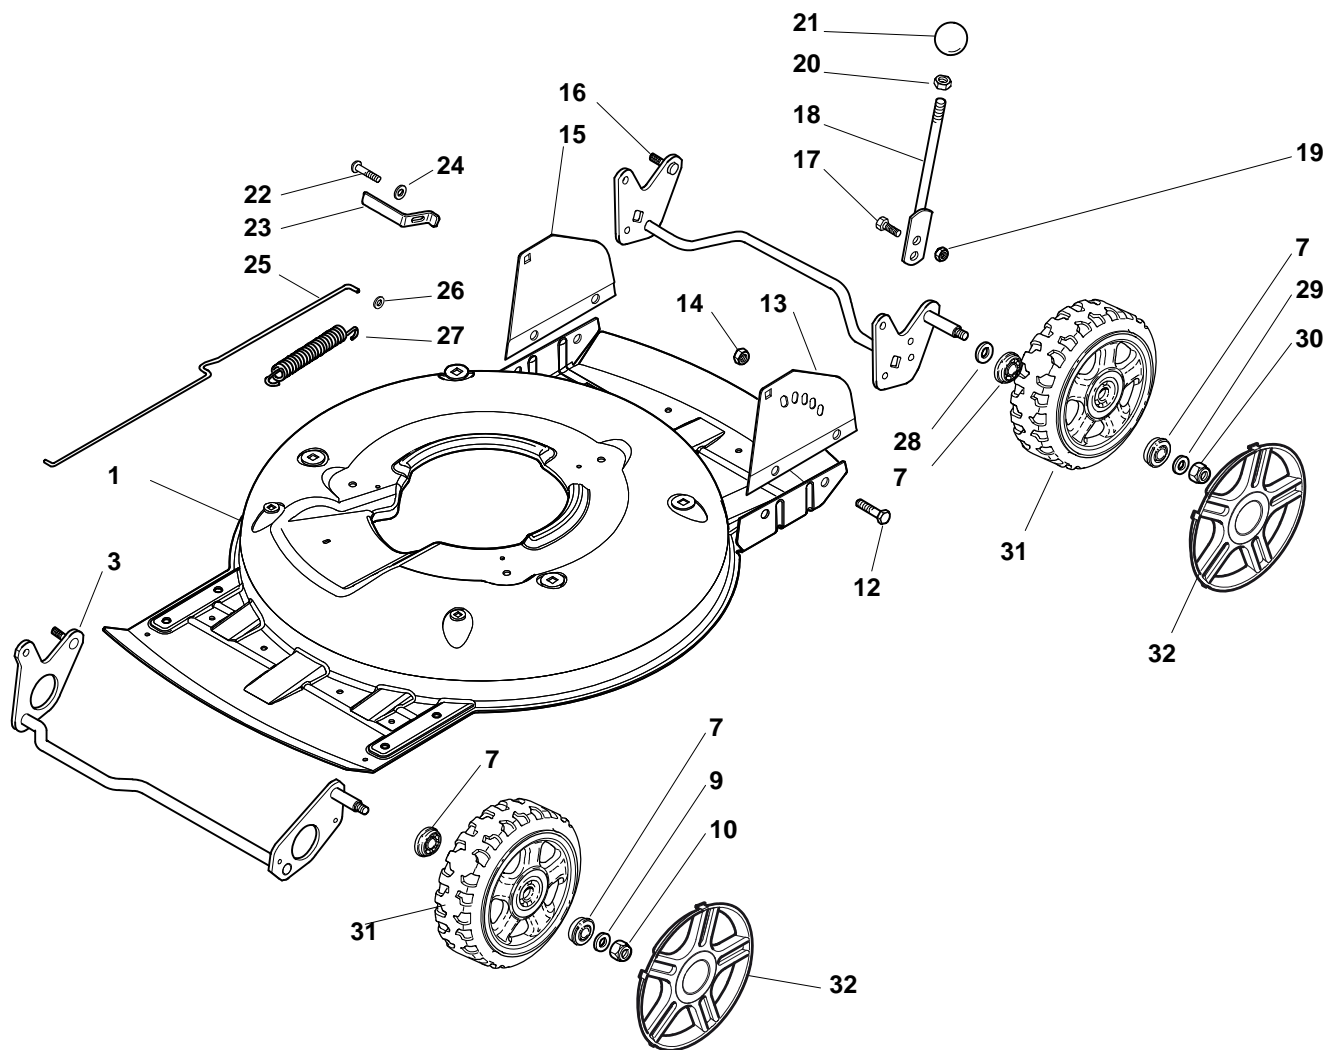

Genuine Spare Parts

www.stiga.com

MULTICLIP 50 S H Model Year 2010

- Use GLOBAL GARDEN PRODUCT Genuine Spare Parts specified in the parts list for repair and/or replacement.
- The contents described in the parts list may change due to improvement.
- The drawings of the spare parts are only indicative and might not represent the part in question exactly.
- The indications "right" - "left" - "front" - "rear" refer to the position of the operator when using the machine.
- When placing orders of parts for repair and/or replacement, make sure that the illustrated parts list is the one applying to the machine's year of manufacture, as shown on the identification plate attached to the machine.

MULTICLIP 50 S H - Model Year 2010

Pos. Fig.	Antal Quantity	Art No Part No	Benämning	Description	Anmärkning Notes
1	1	81002907/1	Chassi	Deck Yellow	
3	1	81002849/0	Hjulaxel	Axle, Front Wheels	
7	8	22122200/0	Kullager	Bearing	
8	4	81007343/0	Hjul	Wheel	
9	2	12369500/0	Bricka	Washer	
10	2	12155000/0	Mutter	Nut	
11	4	22110492/0	Navkapsel	Hub Cap, Grey D.210	
12	4	12791011/0	Skruv	Screw	
13	1	322545169/0	Platta-vä	Left Plate, Inox	
13	1	81545105/0	Platta-vä	Left Plate	
14	4	12154510/0	Mutter	Nut	
15	1	322545167/0	Platta-hö	Right Plate, Inox	
15	1	81545104/0	Platta-hö	Right Plate	
16	1	81002851/0	Hjulaxel	Axle, Rear Wheels	
17	2	12789000/0	Skruv	Screw	
18	1	81003323/0	Höjdinställn.spak	Lever, Height Adjustment	
19	2	12154330/0	Mutter	Nut	
20	1	12293200/0	Mutter	Nut	
21	1	22399812/0	Knopp	Knob	
22	2	12735661/0	Skruv	Screw	
23	2	22551529/0	Hjulrensare	Plate	
24	2	12521330/0	Bricka	Washer	
25	1	22033329/0	Höjdinställn.stång	Rod, Height Adjustment Control	
26	2	12604899/0	Låsbricka	Crown Fastener	
27	1	22446184/0	Fjäder	Spring	
28	2	12530150/0	Bricka	Washer	
29	2	12521350/0	Bricka	Washer	
30	2	12155000/0	Mutter	Nut	