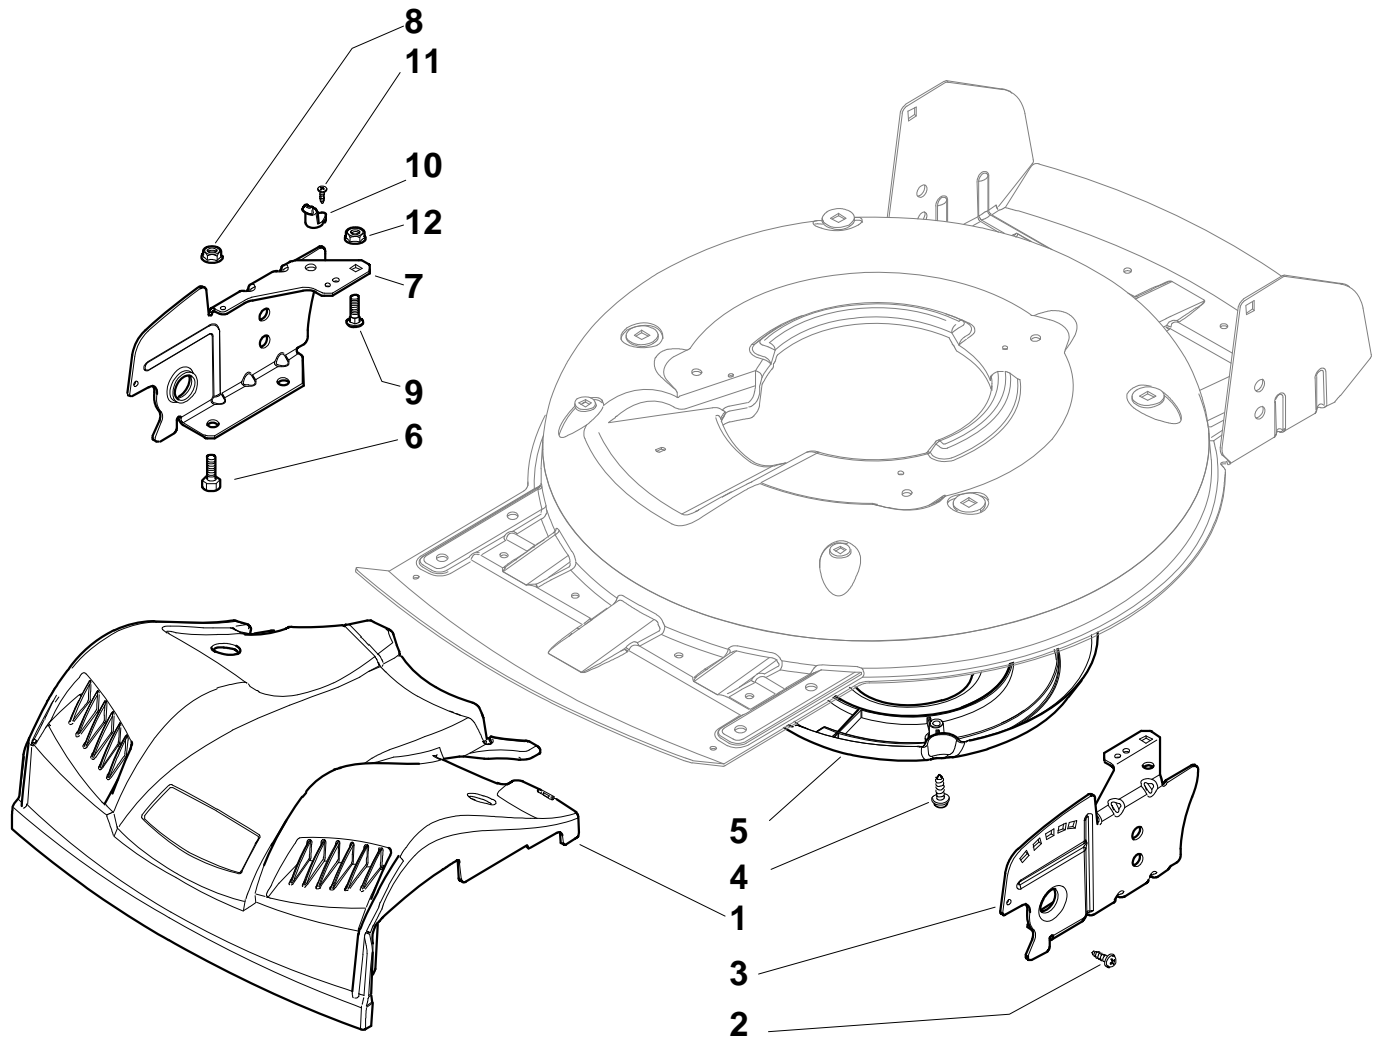

Genuine Spare Parts

www.stiga.com

MULTICLIP 50 S H Model Year 2010

- Use GLOBAL GARDEN PRODUCT Genuine Spare Parts specified in the parts list for repair and/or replacement.
- The contents described in the parts list may change due to improvement.
- The drawings of the spare parts are only indicative and might not represent the part in question exactly.
- The indications "right" - "left" - "front" - "rear" refer to the position of the operator when using the machine.
- When placing orders of parts for repair and/or replacement, make sure that the illustrated parts list is the one applying to the machine's year of manufacture, as shown on the identification plate attached to the machine.

MULTICLIP 50 S H - Model Year 2010

Pos. Fig.	Antal Quantity	Art No Part No	Benämning	Description	Anmärkning Notes
1	1	81002907/1	Chassi	Deck Yellow	
3	1	81002849/0	Hjulaxel	Axle, Front Wheels	
7	8	22122200/0	Kullager	Bearing	
8	4	81007343/0	Hjul	Wheel	
9	2	12369500/0	Bricka	Washer	
10	2	12155000/0	Mutter	Nut	
11	4	22110492/0	Navkapsel	Hub Cap, Grey D.210	
12	4	12791011/0	Skruv	Screw	
13	1	322545169/0	Platta-vä	Left Plate, Inox	
13	1	81545105/0	Platta-vä	Left Plate	
14	4	12154510/0	Mutter	Nut	
15	1	322545167/0	Platta-hö	Right Plate, Inox	
15	1	81545104/0	Platta-hö	Right Plate	
16	1	81002851/0	Hjulaxel	Axle, Rear Wheels	
17	2	12789000/0	Skruv	Screw	
18	1	81003323/0	Höjdinställn.spak	Lever, Height Adjustment	
19	2	12154330/0	Mutter	Nut	
20	1	12293200/0	Mutter	Nut	
21	1	22399812/0	Knopp	Knob	
22	2	12735661/0	Skruv	Screw	
23	2	22551529/0	Hjulrensare	Plate	
24	2	12521330/0	Bricka	Washer	
25	1	22033329/0	Höjdinställn.stång	Rod, Height Adjustment Control	
26	2	12604899/0	Låsbricka	Crown Fastener	
27	1	22446184/0	Fjäder	Spring	
28	2	12530150/0	Bricka	Washer	
29	2	12521350/0	Bricka	Washer	
30	2	12155000/0	Mutter	Nut	