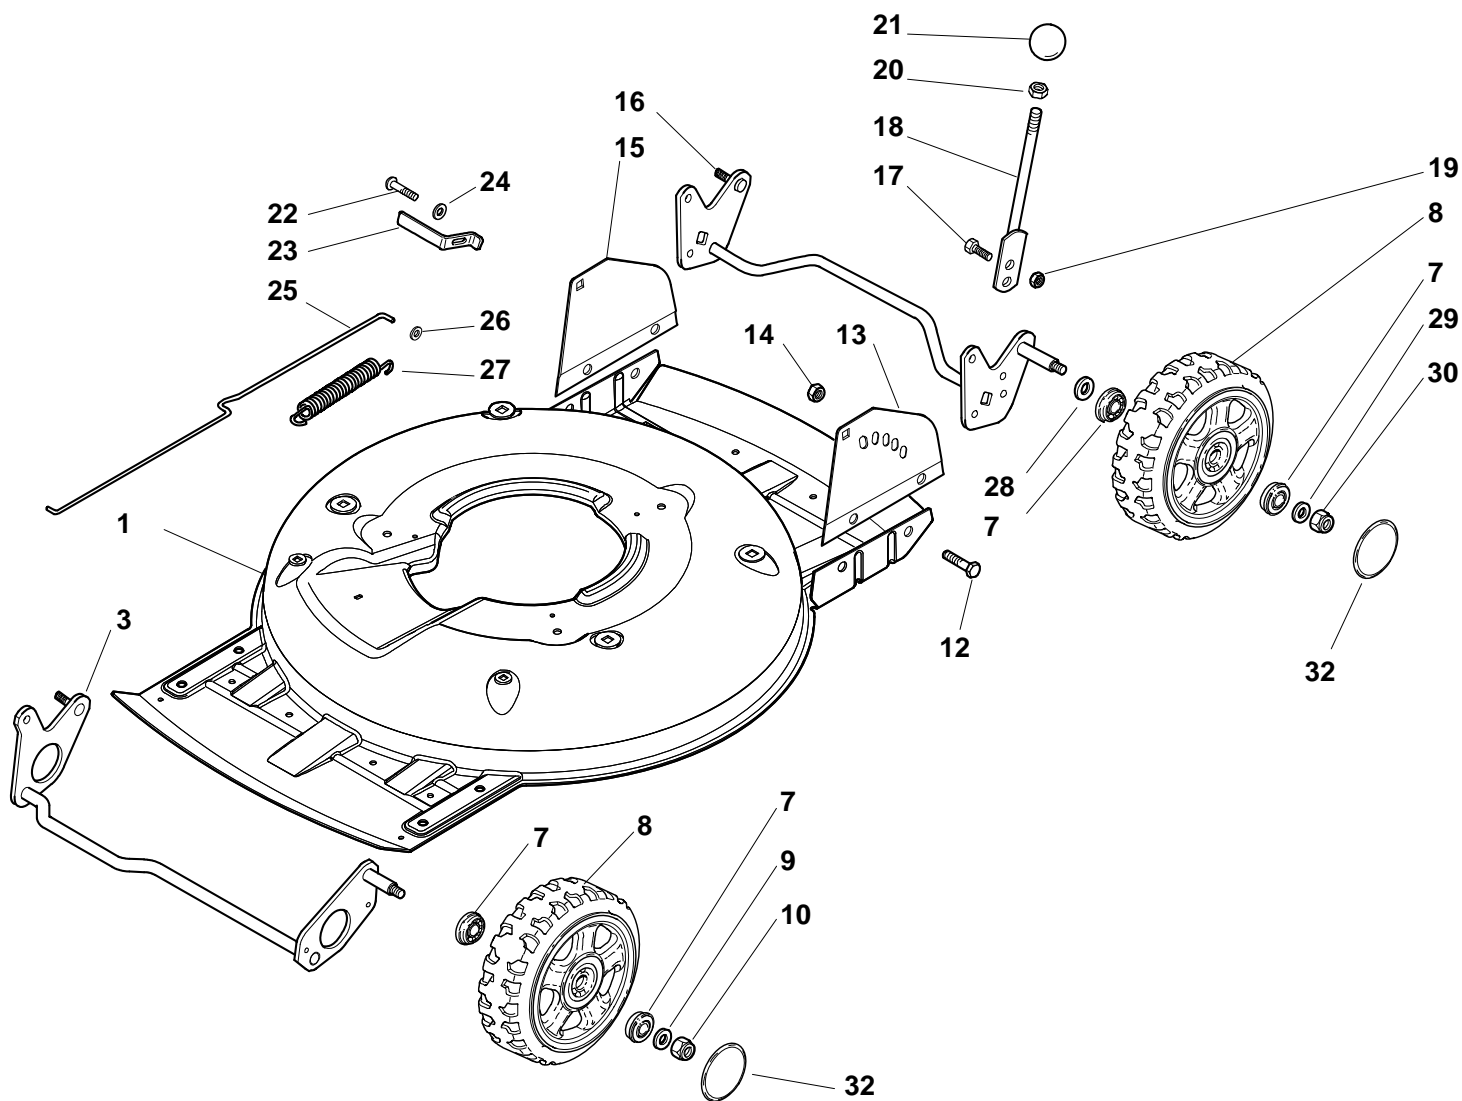

Genuine Spare Parts

www.stiga.com

MULTICLIP PRO 50 S SVAN Model Year 2010

- Use GLOBAL GARDEN PRODUCT Genuine Spare Parts specified in the parts list for repair and/or replacement.
- The contents described in the parts list may change due to improvement.
- The drawings of the spare parts are only indicative and might not represent the part in question exactly.
- The indications "right" - "left" - "front" - "rear" refer to the position of the operator when using the machine.
- When placing orders of parts for repair and/or replacement, make sure that the illustrated parts list is the one applying to the machine's year of manufacture, as shown on the identification plate attached to the machine.

MULTICLIP PRO 50 S SVAN - Model Year 2010

MULTICLIP PRO 50 S SVAN - Model Year 2010

Pos. Fig.	Antal Quantity	Art No Part No	Benämning	Description	Anmärkning Notes
1	1	322064691/0	Chassi	Deck Inox	
1	1	81002909/1	Chassi	Deck Grey	
3	1	81002849/0	Hjulaxel	Axle, Front Wheels	
7	8	22122200/0	Kullager	Bearing	
8	4	81007383/0	Hjul	Wheel	
9	2	12369500/0	Bricka	Washer	
10	2	12155000/0	Mutter	Nut	
12	4	12791011/0	Skruv	Screw	
13	1	322545169/0	Platta-vä	Left Plate, Inox	
13	1	81545105/0	Platta-vä	Left Plate	
14	4	12154510/0	Mutter	Nut	
15	1	322545167/0	Platta-hö	Right Plate, Inox	
15	1	81545104/0	Platta-hö	Right Plate	
16	1	81002851/0	Hjulaxel	Axle, Rear Wheels	
17	2	12789000/0	Skruv	Screw	
18	1	81003323/0	Höjdinställn.spak	Lever, Height Adjustment	
19	2	12154330/0	Mutter	Nut	
20	1	12293200/0	Mutter	Nut	
21	1	22399812/0	Knopp	Knob	
22	2	12735661/0	Skruv	Screw	
23	2	22551529/0	Hjulrensare	Plate	
24	2	12521330/0	Bricka	Washer	
25	1	22033329/0	Höjdinställn.stång	Rod, Height Adjustment Control	
26	2	12604899/0	Låsbricka	Crown Fastener	
27	1	22446184/0	Fjäder	Spring	
28	2	12530150/0	Bricka	Washer	
29	2	12521350/0	Bricka	Washer	
30	2	12155000/0	Mutter	Nut	
32	4	22110419/0	Navkapsel-svart	Hub Cap	