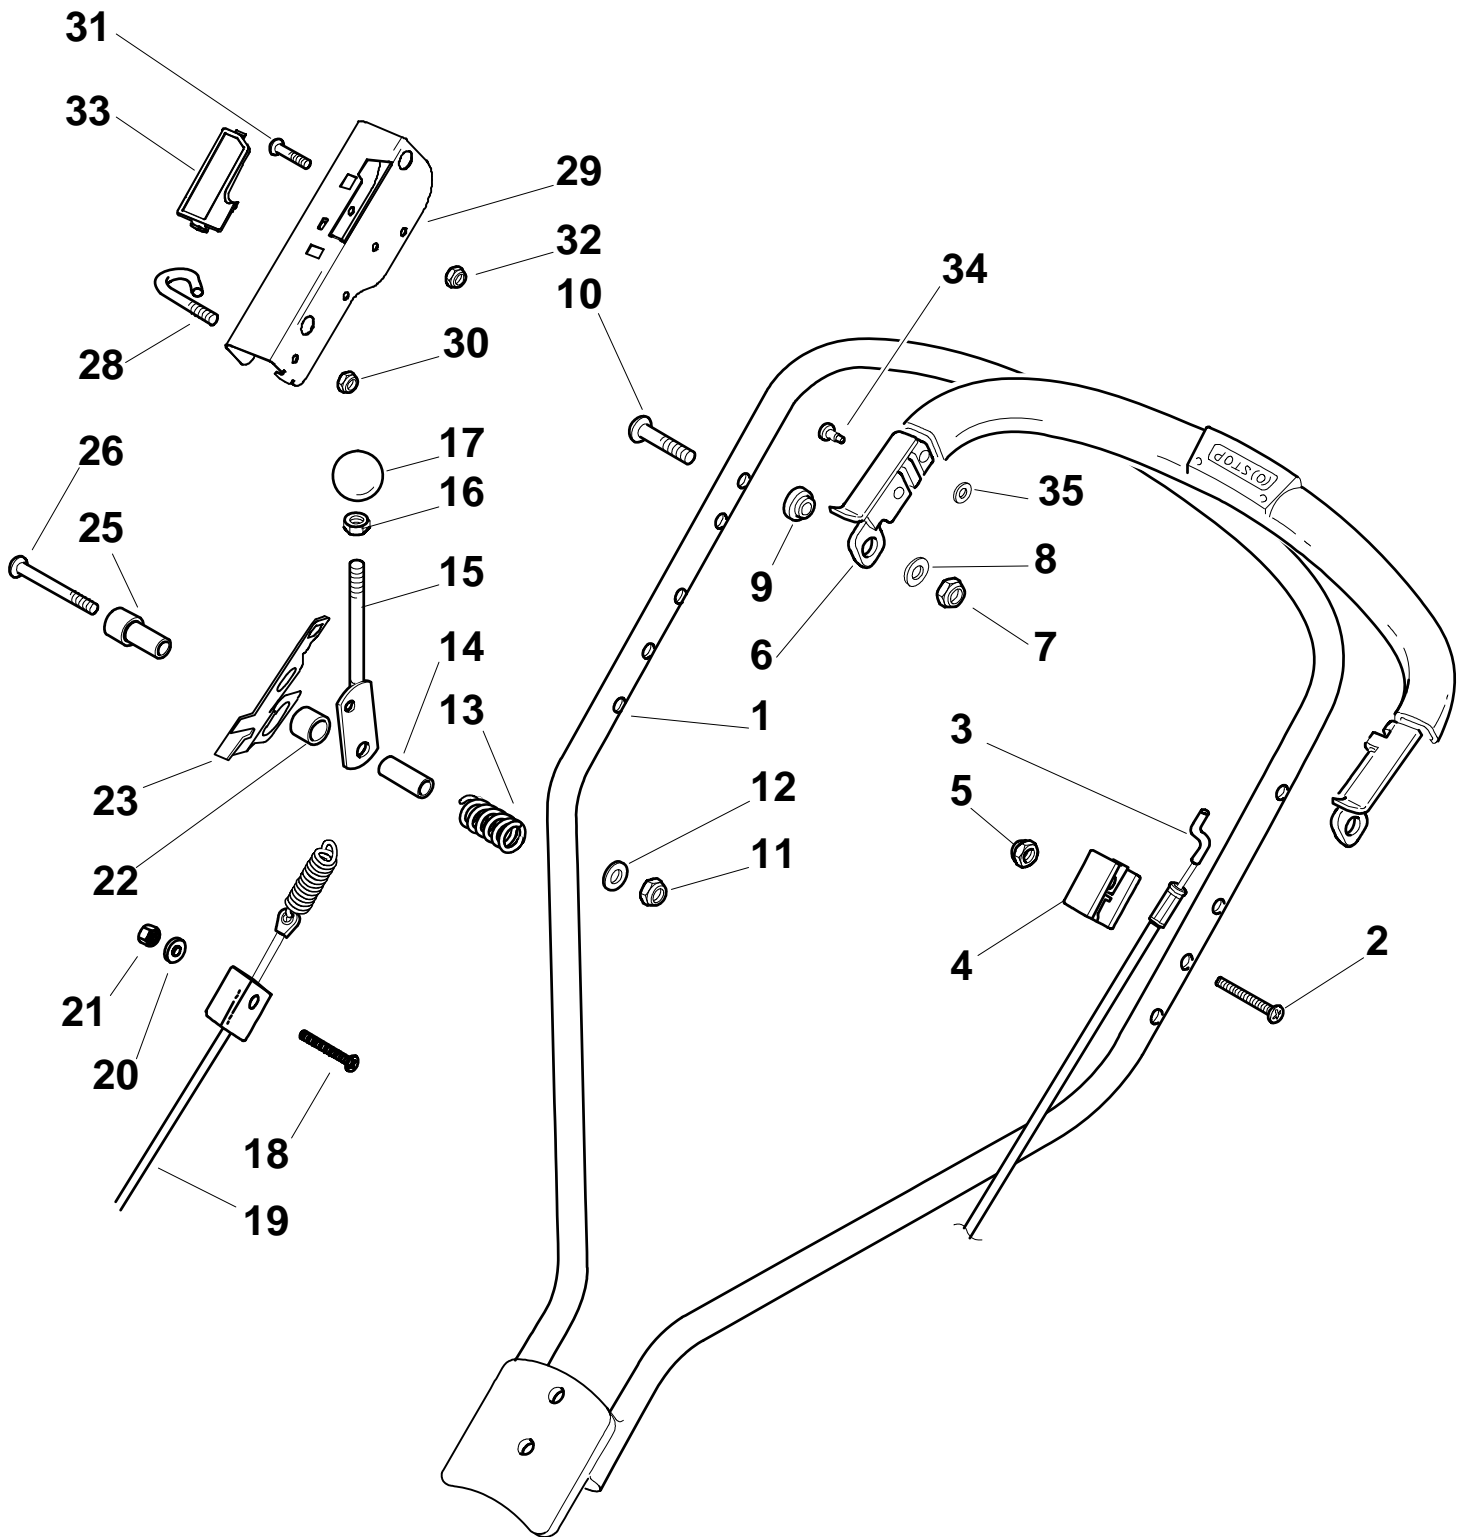

MULTICLIP PRO 50 S SVAN - Model Year 2010

Pos. Fig.	Antal Quantity	Art No Part No	Benämning	Description	Anmärkning Notes
1	1	81006363/1	Styre-överdel	Handle, Upper Part Yellow	
2	1	12727783/0	Skruv	Screw	
3	1	181000769/1	Motorbromswire	Cable, Thread Engine Brake	(Honda Gcv 160)
3	1	81000733/0	Motorbromswire	Cable, Thread Motor Brake	(Honda Gcv 135)
4	1	22551640/0	Wirefäste	Plate	
5	1	12154510/0	Mutter	Nut	
6	1	81003318/1	Reglagebygel	Lever, Engine Brake	
7	2	12154510/0	Mutter	Nut	
8	2	12521330/0	Bricka	Washer	
9	2	22671660/1	Bricka	Washer	
10	2	12727784/0	Skruv	Screw	
11	1	12292100/0	Mutter	Nut	
12	1	12530060/0	Bricka	Elastic Washer	
13	1	22450446/0	Fjäder	Spring	
14	1	22170840/0	Distans	Spacer	
15	1	81003313/0	Spak	Lever, Driving	
16	1	12293200/0	Mutter	Nut	
17	1	22399812/0	Knopp	Knob	
18	1	12727791/0	Skruv	Screw	
19	1	381000745/1	Kopplingswire	Cable, Rear Drive	
20	1	12521330/0	Bricka	Washer	
21	1	12154510/0	Mutter	Nut	
22	1	22170843/0	Distans	Spacer	
23	1	22551653/0	Platta	Plate	
25	1	22170842/0	Distans	Spacer	
26	1	12727786/0	Skruv	Screw	
28	1	22430314/0	Öglebult	Spring	
29	1	81004405/0	Panel	Dash Board	
30	1	12154510/0	Mutter	Nut	
31	1	12727792/0	Skruv	Screw	
32	1	12154510/0	Mutter	Nut	
33	1	22500050/0	Glidblock	Shoe	
34	1	22524342/0	Sprint	Pin	
35	1	12604897/0	Låsring	Washer