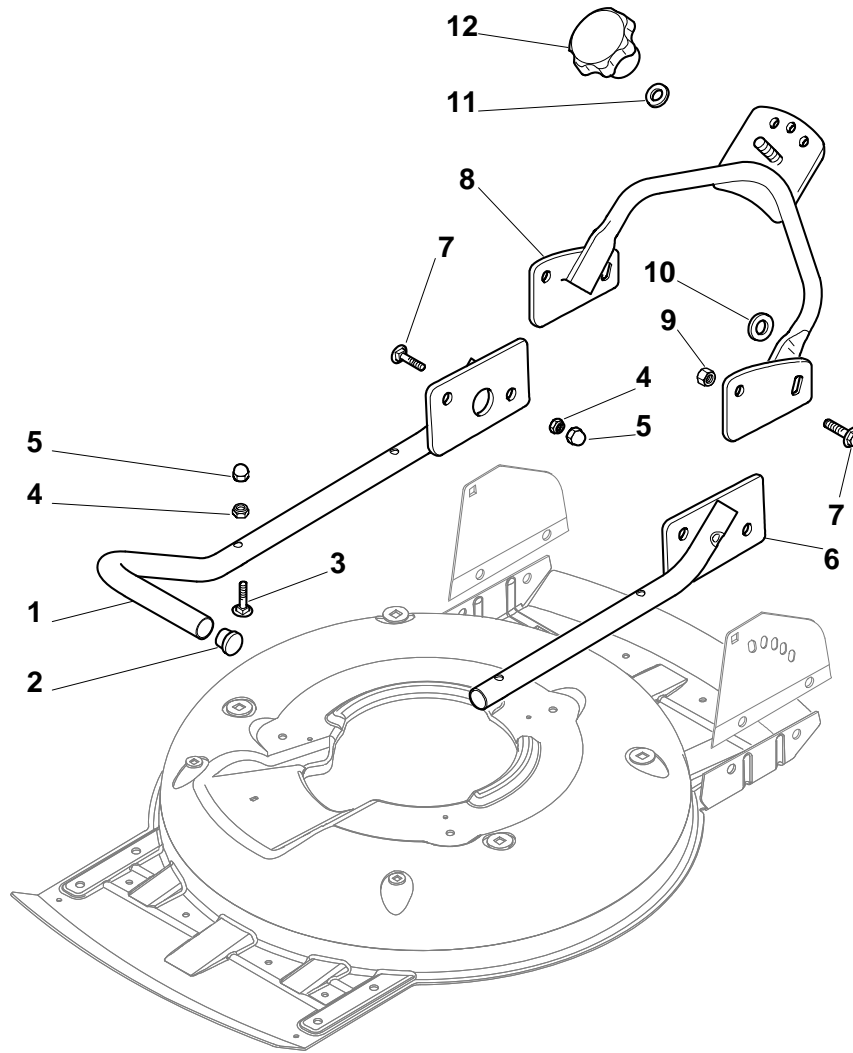

MULTICLIP PRO 50 S SVAN - Model Year 2010

Pos. Fig.	Antal Quantity	Art No Part No	Benämning	Description	Anmärkning Notes
1	1	81006373/0	Styre-underdel, hö	Right Handle, Lower Part	
2	4	18566114/0	Plugg	Cap	
3	6	12819100/0	Skruv	Screw	
4	6	12155000/0	Mutter	Nut	
5	6	18203854/0	Tätningshylsa	Protection	
6	1	81006375/0	Styre-underdel, vä	Left Handle, Lower Part	
7	4	12793102/0	Skruv	Screw	
8	1	81006361/0	Styre-underdel	Handle, Lower Part Yellow	
9	4	12155000/0	Mutter	Nut	
10	2	12523060/0	Bricka	Washer	
11	1	12523080/0	Bricka	Washer	
12	1	22399813/0	Lås ratt	Knob