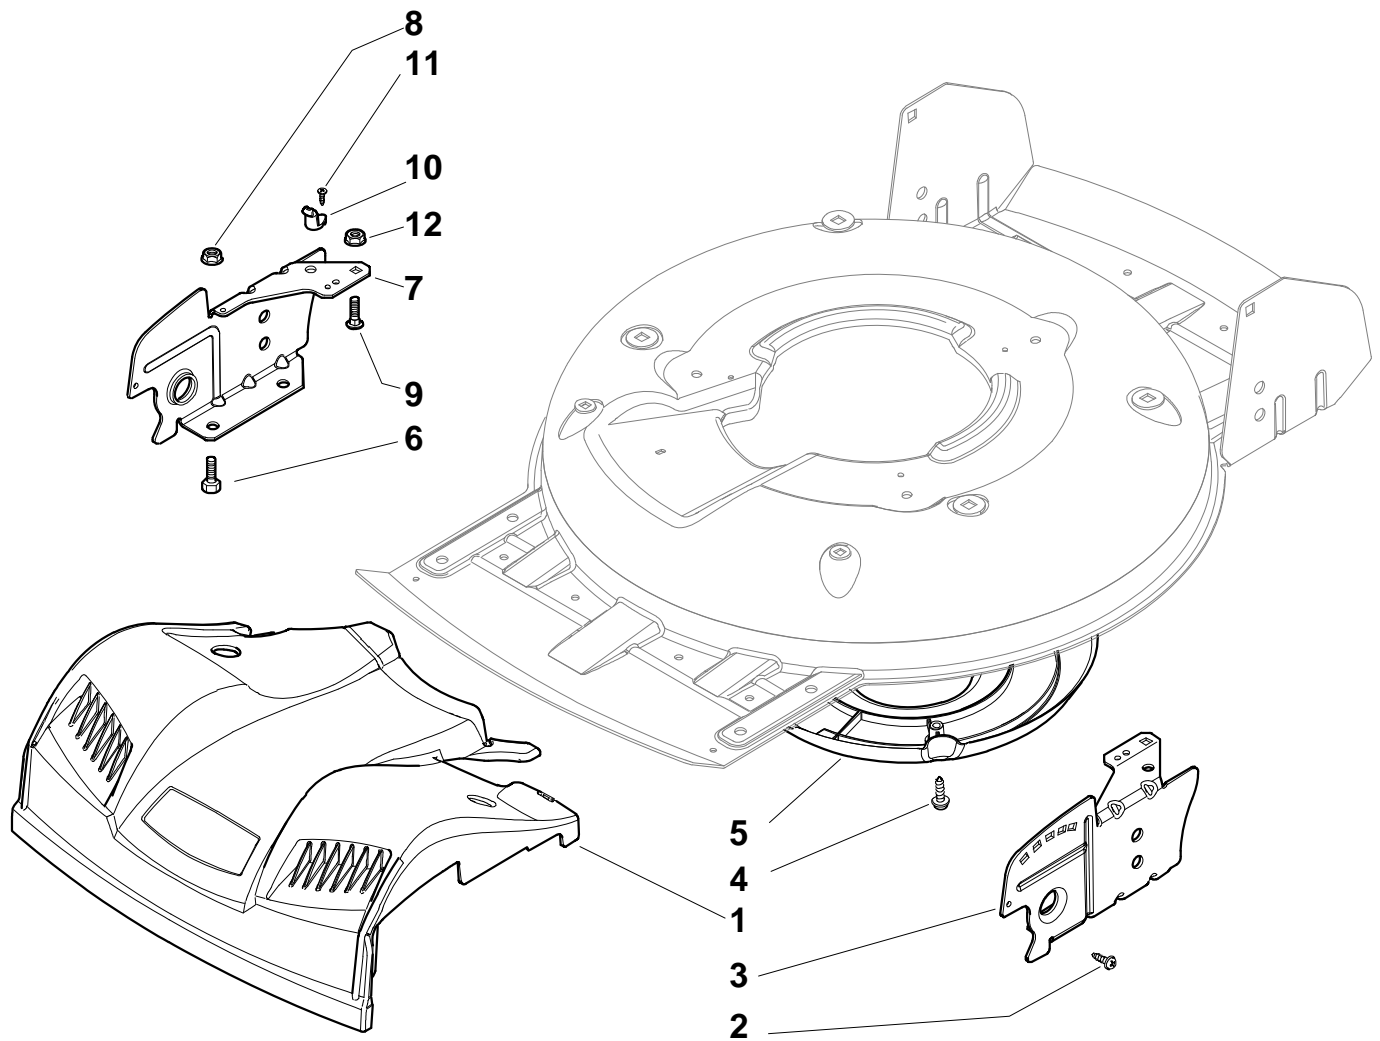

Genuine Spare Parts

www.stiga.com

MULTICLIP PRO 50 S SVAN Model Year 2010

- Use GLOBAL GARDEN PRODUCT Genuine Spare Parts specified in the parts list for repair and/or replacement.
- The contents described in the parts list may change due to improvement.
- The drawings of the spare parts are only indicative and might not represent the part in question exactly.
- The indications "right" - "left" - "front" - "rear" refer to the position of the operator when using the machine.
- When placing orders of parts for repair and/or replacement, make sure that the illustrated parts list is the one applying to the machine's year of manufacture, as shown on the identification plate attached to the machine.

MULTICLIP PRO 50 S SVAN - Model Year 2010

MULTICLIP PRO 50 S SVAN - Model Year 2010

Pos. Fig.	Antal Quantity	Art No Part No	Benämning	Description	Anmärkning Notes
1	1	322064691/0	Chassi	Deck Inox	
1	1	81002909/1	Chassi	Deck Grey	
3	1	81002849/0	Hjulaxel	Axle, Front Wheels	
7	8	22122200/0	Kullager	Bearing	
8	4	81007383/0	Hjul	Wheel	
9	2	12369500/0	Bricka	Washer	
10	2	12155000/0	Mutter	Nut	
12	4	12791011/0	Skruv	Screw	
13	1	322545169/0	Platta-vä	Left Plate, Inox	
13	1	81545105/0	Platta-vä	Left Plate	
14	4	12154510/0	Mutter	Nut	
15	1	322545167/0	Platta-hö	Right Plate, Inox	
15	1	81545104/0	Platta-hö	Right Plate	
16	1	81002851/0	Hjulaxel	Axle, Rear Wheels	
17	2	12789000/0	Skruv	Screw	
18	1	81003323/0	Höjdinställn.spak	Lever, Height Adjustment	
19	2	12154330/0	Mutter	Nut	
20	1	12293200/0	Mutter	Nut	
21	1	22399812/0	Knopp	Knob	
22	2	12735661/0	Skruv	Screw	
23	2	22551529/0	Hjulrensare	Plate	
24	2	12521330/0	Bricka	Washer	
25	1	22033329/0	Höjdinställn.stång	Rod, Height Adjustment Control	
26	2	12604899/0	Låsbricka	Crown Fastener	
27	1	22446184/0	Fjäder	Spring	
28	2	12530150/0	Bricka	Washer	
29	2	12521350/0	Bricka	Washer	
30	2	12155000/0	Mutter	Nut	
32	4	22110419/0	Navkapsel-svart	Hub Cap	