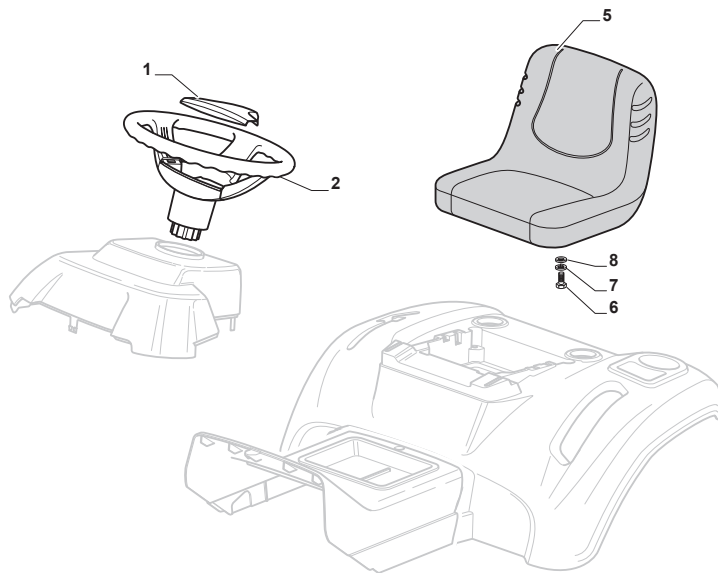

Fig.	Q.ty	Part No	Description	Notes
1	1	382869038/0	Muffler Protection	
2	4	125943008/0	Screw	
3	2	125160074/0	Spacer	
5	2	382650211/0	Stiffening	
6	1	382033119/0	Tow Bar Assy	
7	2	112155000/0	Nut	
8	1	125510021/1	Hitch Pin	
9	1	124487999/0	Spring Pin	
10	1	122170600/0	Spacer	
11	1	112792099/0	Screw	
12	3	112292102/0	Nut	
13	2	327546015/2	Plate	
14	1	112791400/0	Screw	
15	1	325140104/1	Deflector	
16	1	325394021/0	Handle	
17	1	125510077/0	Pin	
18	1	125430245/0	Spring	
19	1	325547320/0	Plate	
20	1	112735403/0	Screw	
21	1	325280000/1	Handgrip	
22	1	125840011/1	Tie Rod	
23	2	125253004/0	Mulch.Kit Fixing Hook	
24	2	118566112/0	Polyethylene Push Road	
25	1	325600093/0	Ejection Guard	
26	1	382869044/0	Support	
27	2	125510022/1	Pin	
28	2	124487998/0	Cotter Pin	
29	2	112689515/0	Screw	
30	2	112154510/0	Nut	
31	1	124487999/0	Spring Pin	
32	1	382180028/0	Outfit, Screws	