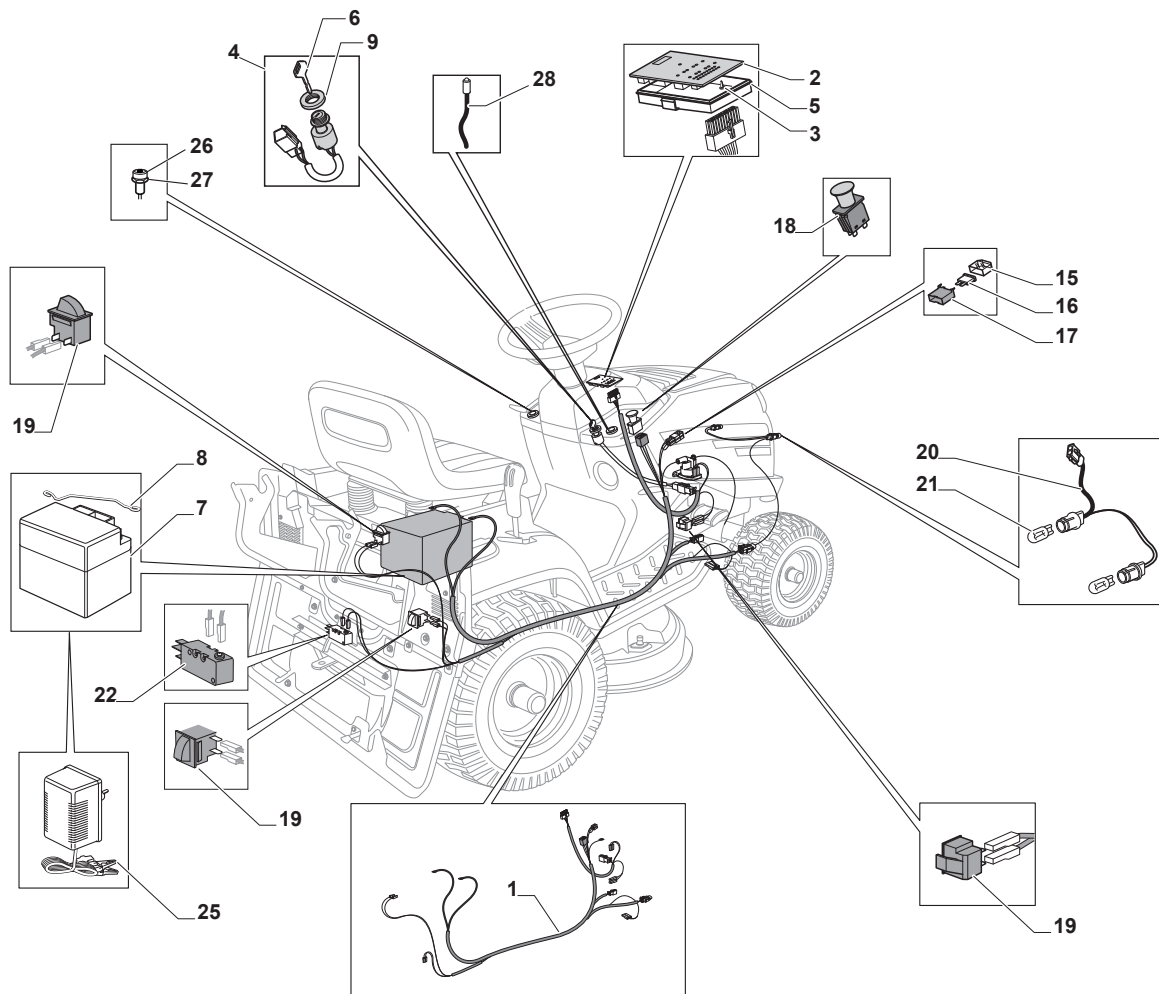

Fig.	Q.ty	Part No	Description	Notes
1	1	125795001/1	Cap	
2	4	125943010/0	Screw	
3	1	325735126/0	Fuel Tank	
4	4	118375051/1	Fair Led	
5	1	325869057/0	Connecting Tube	
6	1	118562996/0	Shut out valve	
11	3	112735108/1	Screw	
12	1	1134-5827-01	Oil Drain Assy	
15	1	325108044/1	Conveyor	
21	2	112792611/0	Screw	
22	2	112540260/0	Grower	
23	1	382598047/0	Muffler Protection	
24	1	182750010/0	Muffler	
25	2	112360425/0	Nut	
26	2	112792611/0	Screw	
27	2	112540260/0	Grower	
28	1	118738224/0	Exhaust Conn. Tube	
29	2	112737450/0	Screw	
30	2	112540260/0	Grower	
31	1	112735108/1	Screw	
32	3	112154210/0	Nut	
35	1	325394531/0	Knob	
36	1	182000216/0	Accelerator	
37	1	112726389/0	Screw	
38	1	112290800/0	Nut	
39	2	112726389/0	Screw	
40	2	112540020/0	Washer	
41	2	112521310/0	Washer	
42	1	114363697/0	Label	
51	1	118736112/0	Solenoid	
52	2	112360352/0	Nut	
53	1	125065002/0	Cable	
54	1	118564864/1	Protection	
55	1	112790781/0	Screw	
56	2	112154510/0	Nut	

Fig.	Q.ty	Part No	Description	Notes
1	1	182040199/1	Cables Ass.Y	
2	1	382722444/1	Electronic Card	
3	3	112735101/0	Screw	
4	1	118450075/1	Starting Switch	
5	1	325600090/1	Card Protection	
6	1	118210023/0	Starting Key	
7	1	118120002/1	Battery	
8	1	125430265/1	Spring	
9	1	118400863/0	Screwed Ring	
15	2	133215000/0	Cover	
16	1	133340036/0	Fuse 25 A	
16	1	133340040/0	Fuse 10 A	
17	2	133500007/0	Fuse Carrier	
18	1	118450074/0	Clutch Switch	
19	3	119410613/0	Microswitch	
20	1	182040186/0	Cable	
21	2	118459100/0	Lamp For Lights	
22	1	119410605/1	Microswitch	
25	1	182180090/0	Battery Charger 12V 1A - CE Plug	CE Plug
26	1	325605003/0	Button	
27	2	325256250/0	Screwed Ring	
28	1	182040174/0	Led Wiring Assy	