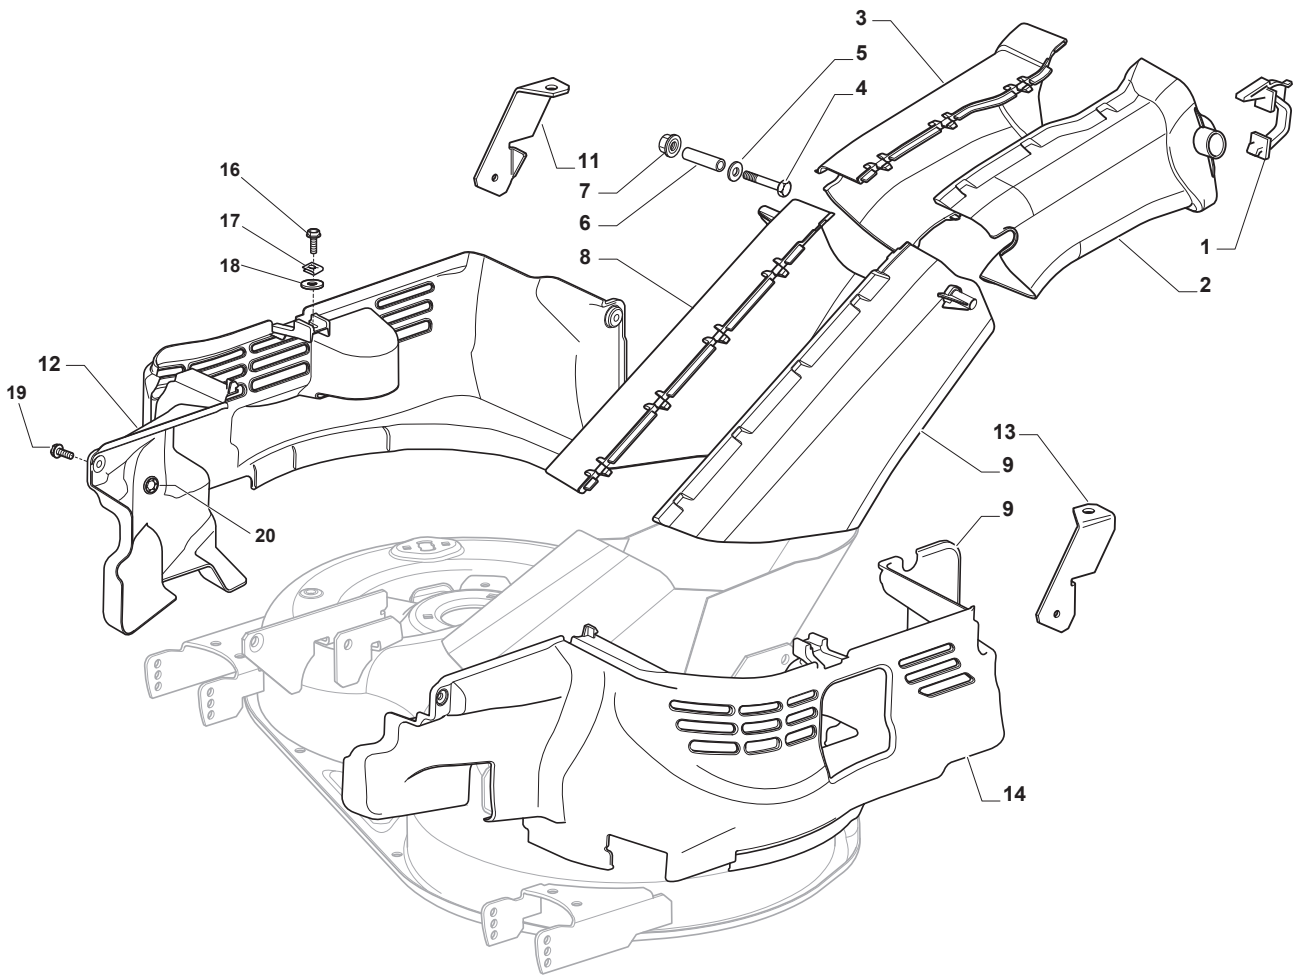

Fig.	Q.ty	Part No	Description	Notes
61	1	112735695/1	Screw	Pos. 61R
62	2	112523080/0	Washer	
63	2	122160400/0	Elastic Disc	
64	1	182004358/0	Right Blade, Winged	Pos. 64R - Winged
64	1	182004359/0	Left Blade, Winged	Pos. 64L - Winged
65	2	125463200/0	Blade Hub	
66	2	112139100/0	Key	
71	1	182004360/0	Right Mulching Blade	Pos. 71R - Mulching
71	1	182004361/0	Left Mulching Blade	Pos. 71L - Mulching
75	3	112791213/1	Screw	
76	1	325140108/0	Deflector	
77	4	112154510/0	Nut	
78	1	325785418/0	Support	
79	4	112523040/0	Washer	
80	1	112790781/0	Screw	

Fig.	Q.ty	Part No	Description	Notes
1	2	325774499/0	Clamp	
2	1	325108056/0	Conveyor	
3	1	325108057/0	Conveyor	
4	2	112792425/0	Screw	
5	2	112521340/0	Washer	
6	2	125160071/0	Spacer	
7	2	112154510/0	Nut	
8	1	325108064/0	Conveyor	
9	1	325108065/0	Conveyor	
11	1	325774527/0	Clamp	
12	1	325060168/0	Case	
13	1	325774529/0	Clamp	
14	1	325060169/0	Case	
16	2	112789008/0	Screw	
17	2	112437503/0	Plate	
18	2	112523020/0	Washer	
19	4	125943011/0	Screw	
20	4	112604899/0	Crown Fastener	