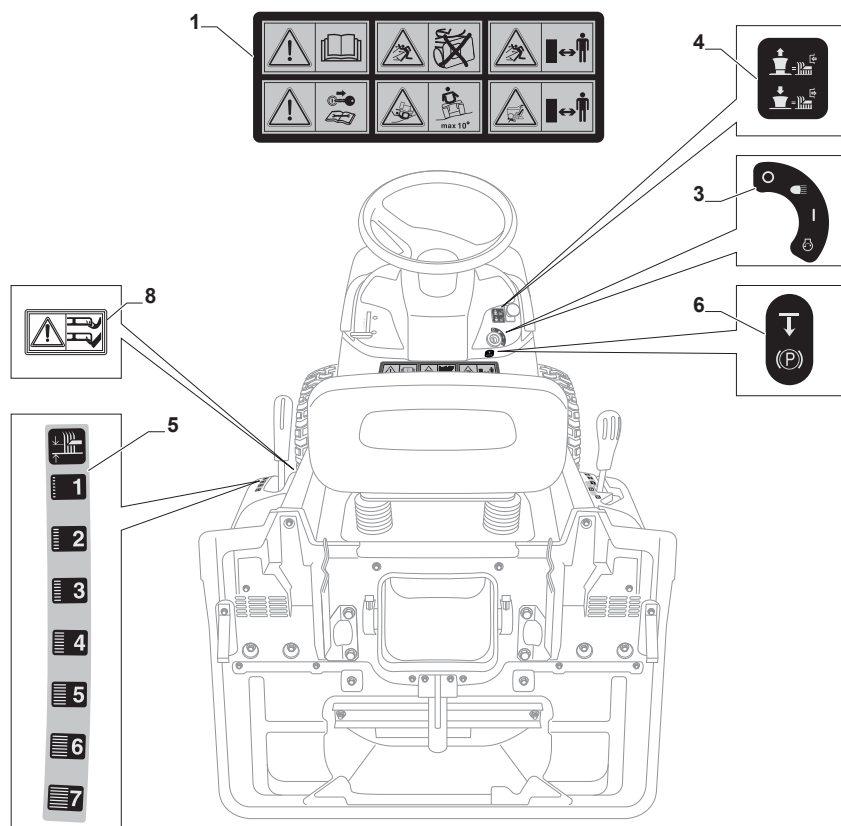

Fig.	Q.ty	Part No	Description	Notes
1	1	125795001/1	Cap	
2	4	125943010/0	Screw	
3	1	325735126/0	Fuel Tank	
4	4	118375051/1	Fair Led	
5	1	325869057/0	Connecting Tube	
6	1	118562996/0	Shut out valve	
11	3	112735108/1	Screw	
12	1	1134-5827-01	Oil Drain Assy	
15	1	325108044/1	Conveyor	
21	2	112792611/0	Screw	
22	2	112540260/0	Grower	
23	1	382598047/0	Muffler Protection	
24	1	182750010/0	Muffler	
25	2	112360425/0	Nut	
26	2	112792611/0	Screw	
27	2	112540260/0	Grower	
28	1	118738224/0	Exhaust Conn. Tube	
29	2	112737450/0	Screw	
30	2	112540260/0	Grower	
31	1	112735108/1	Screw	
32	3	112154210/0	Nut	
35	1	325394531/0	Knob	
36	1	182000216/0	Accelerator	
37	1	112726389/0	Screw	
38	1	112290800/0	Nut	
39	2	112726389/0	Screw	
40	2	112540020/0	Washer	
41	2	112521310/0	Washer	
42	1	114363697/0	Label	
51	1	118736112/0	Solenoid	
52	2	112360352/0	Nut	
53	1	125065002/0	Cable	
54	1	118564864/1	Protection	
55	1	112790781/0	Screw	
56	2	112154510/0	Nut	

Fig.	Q.ty	Part No	Description	Notes
1	1	182040199/1	Cables Ass.Y	
2	1	382722444/1	Electronic Card	
3	3	112735101/0	Screw	
4	1	118450075/1	Starting Switch	
5	1	325600090/1	Card Protection	
6	1	118210023/0	Starting Key	
7	1	118120002/1	Battery	
8	1	125430265/1	Spring	
9	1	118400863/0	Screwed Ring	
15	2	133215000/0	Cover	
16	1	133340036/0	Fuse 25 A	
16	1	133340040/0	Fuse 10 A	
17	2	133500007/0	Fuse Carrier	
18	1	118450074/0	Clutch Switch	
19	3	119410613/0	Microswitch	
20	1	182040186/0	Cable	
21	2	118459100/0	Lamp For Lights	
22	1	119410605/1	Microswitch	
25	1	182180090/0	Battery Charger 12V 1A - CE Plug	CE Plug
26	1	325605003/0	Button	
27	2	325256250/0	Screwed Ring	
28	1	182040174/0	Led Wiring Assy	