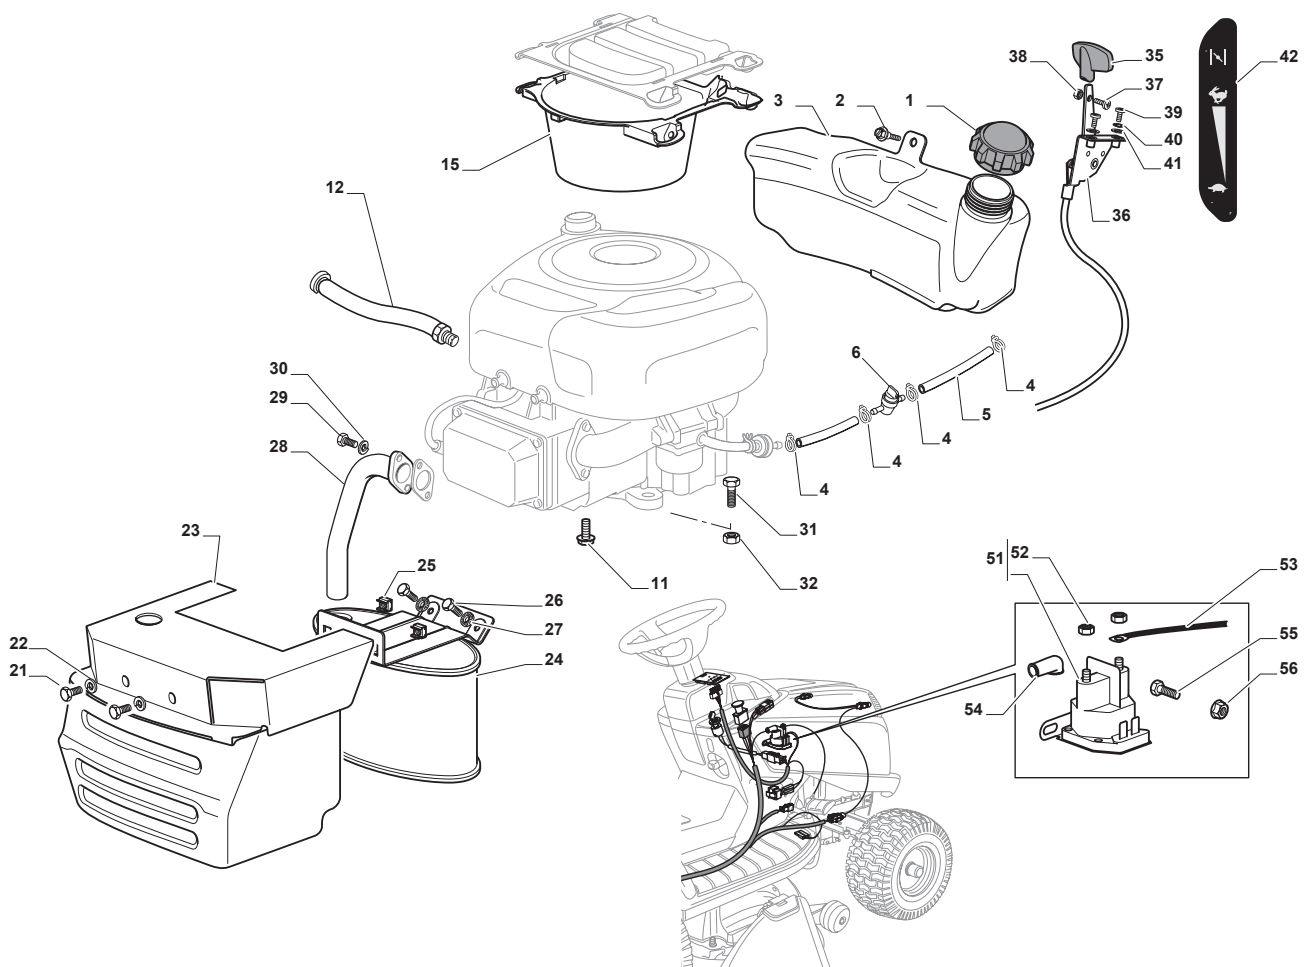

Fig.	Q.ty	Part No	Description	Notes
1	1	325785377/0	Support	
4	1	325785383/0	Support	
5	1	382800139/0	Upper Frame	
6	1	382800141/0	Front Frame	
7	2	325650149/0	Stiffening	
8	1	125394508/0	Knob	
9	1	325869087/0	Rod	
10	1	325110479/0	Red Grass-Catcher Cover	
11	1	325207195/0	Handle Cover	
12	1	125270802/0	Seal	
13	1	125270803/0	Seal	
15	1	182105947/0	Grasscatcher	
21	1	382180123/0	Outfit, Screws	