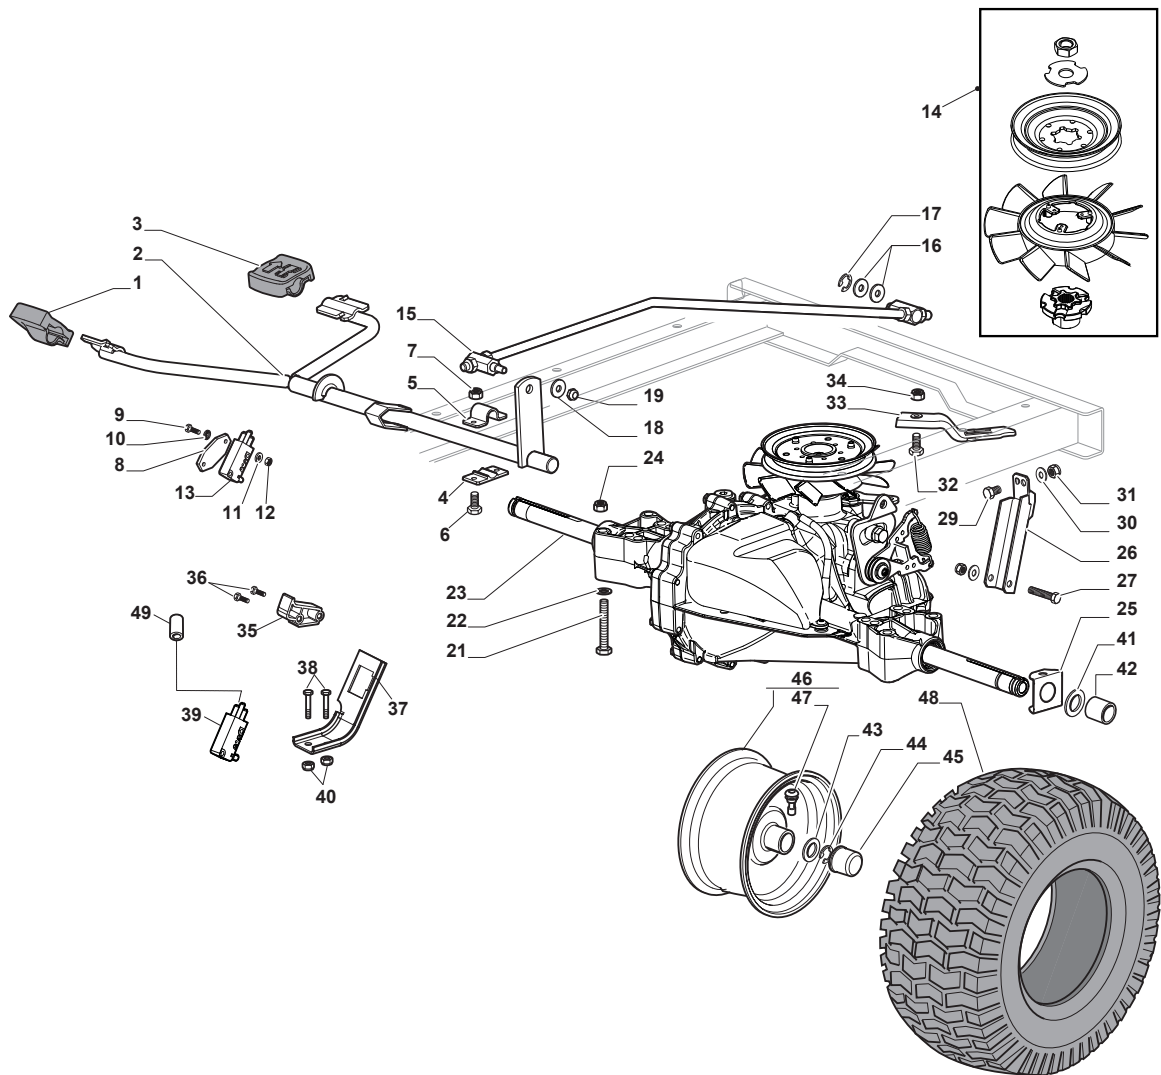

M 125H

Ride-on 84 cm Steering

Issue 3 - 2017

Fig.	Q.ty	Part No	Description	Notes
67	2	112001010/0	Benzing Ring	
68	2	322110233/0	Hub Cover	
70	1	382180124/0	Outfit, Screws	

Fig.	Q.ty	Part No	Description	Notes
1	1	325110409/0	Clamp Cover	
2	1	382000641/0	Pedal	
3	4	112735599/0	Screw	
4	2	325547231/0	Plate	
5	1	382000636/0	Rod	
6	1	112521360/0	Washer	
7	1	112156602/0	Nut	
8	1	325670011/0	Antifriction Washer	
9	2	112155000/0	Nut	
10	1	125510116/0	Pin	
11	1	125160021/0	Spacer	
12	1	125601577/0	Pulley	
20	1	135062020/1	Trapezoidal Belt	
21	1	325601599/0	Pulley	
22	3	112691400/0	Screw	
23	1	125160083/0	Spacer	
24	3	112523060/0	Washer	
25	3	112155000/0	Nut	
26	1	112155000/0	Nut	
27	1	112523060/0	Washer	
28	1	125601554/0	Pulley	
29	1	382318245/0	Lever	
30	1	112691600/0	Screw	
31	2	125038002/1	Bushing	
32	1	125160027/0	Spacer	
33	1	112155000/0	Nut	
34	1	125430262/0	Spring	
41	1	125394509/1	Knob	
42	1	125033113/0	Rod	
43	1	325253011/1	Hook	
44	1	122524970/3	Pin	
45	1	112155000/0	Nut	
46	1	125430213/0	Spring	
47	1	112523060/0	Washer	
50	2	112521350/0	Washer	
51	2	125160068/0	Spacer	
52	2	125601592/0	Pulley	
53	2	125430269/1	Spring	