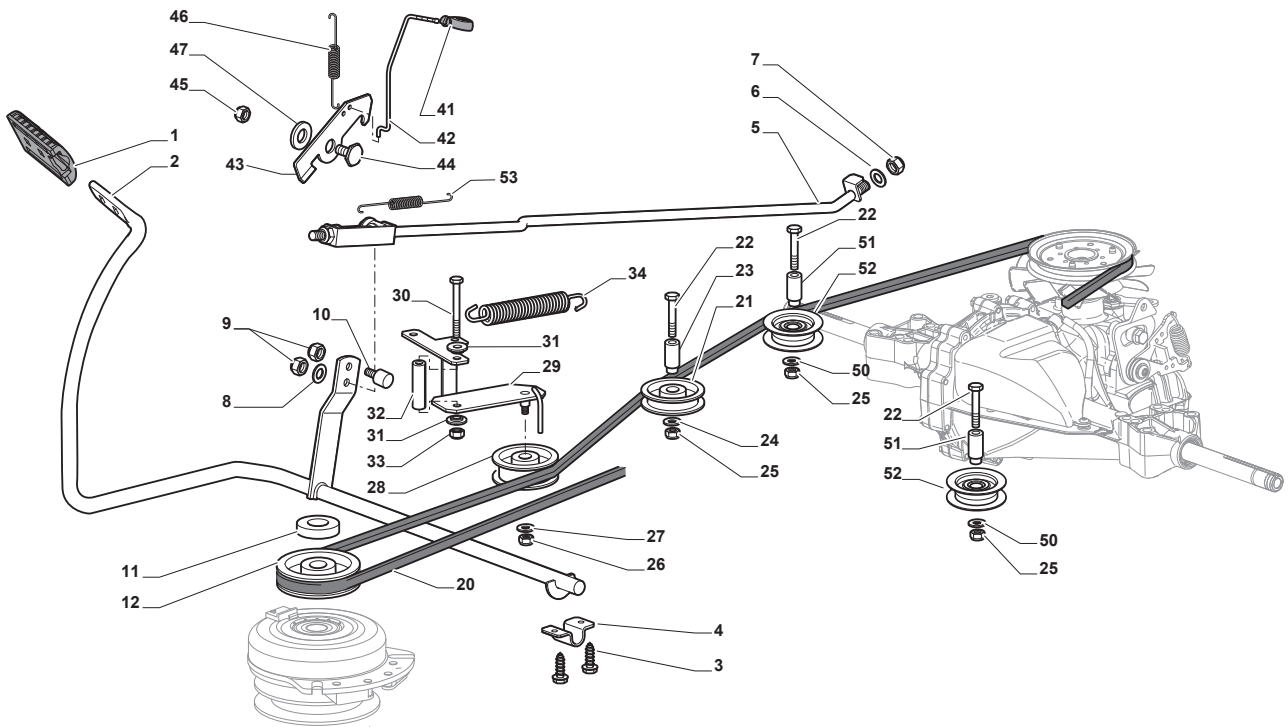

M 125H

Ride-on 84 cm Steering

Issue 3 - 2017

Fig.	Q.ty	Part No	Description	Notes
67	2	112001010/0	Benzing Ring	
68	2	322110233/0	Hub Cover	
70	1	382180124/0	Outfit, Screws	

Fig.	Q.ty	Part No	Description	Notes
1	1	325110409/0	Clamp Cover	
2	1	382000641/0	Pedal	
3	4	112735599/0	Screw	
4	2	325547231/0	Plate	
5	1	382000636/0	Rod	
6	1	112521360/0	Washer	
7	1	112156602/0	Nut	
8	1	325670011/0	Antifriction Washer	
9	2	112155000/0	Nut	
10	1	125510116/0	Pin	
11	1	125160021/0	Spacer	
12	1	125601577/0	Pulley	
20	1	135062020/1	Trapezoidal Belt	
21	1	325601599/0	Pulley	
22	3	112691400/0	Screw	
23	1	125160083/0	Spacer	
24	3	112523060/0	Washer	
25	3	112155000/0	Nut	
26	1	112155000/0	Nut	
27	1	112523060/0	Washer	
28	1	125601554/0	Pulley	
29	1	382318245/0	Lever	
30	1	112691600/0	Screw	
31	2	125038002/1	Bushing	
32	1	125160027/0	Spacer	
33	1	112155000/0	Nut	
34	1	125430262/0	Spring	
41	1	125394509/1	Knob	
42	1	125033113/0	Rod	
43	1	325253011/1	Hook	
44	1	122524970/3	Pin	
45	1	112155000/0	Nut	
46	1	125430213/0	Spring	
47	1	112523060/0	Washer	
50	2	112521350/0	Washer	
51	2	125160068/0	Spacer	
52	2	125601592/0	Pulley	
53	2	125430269/1	Spring	