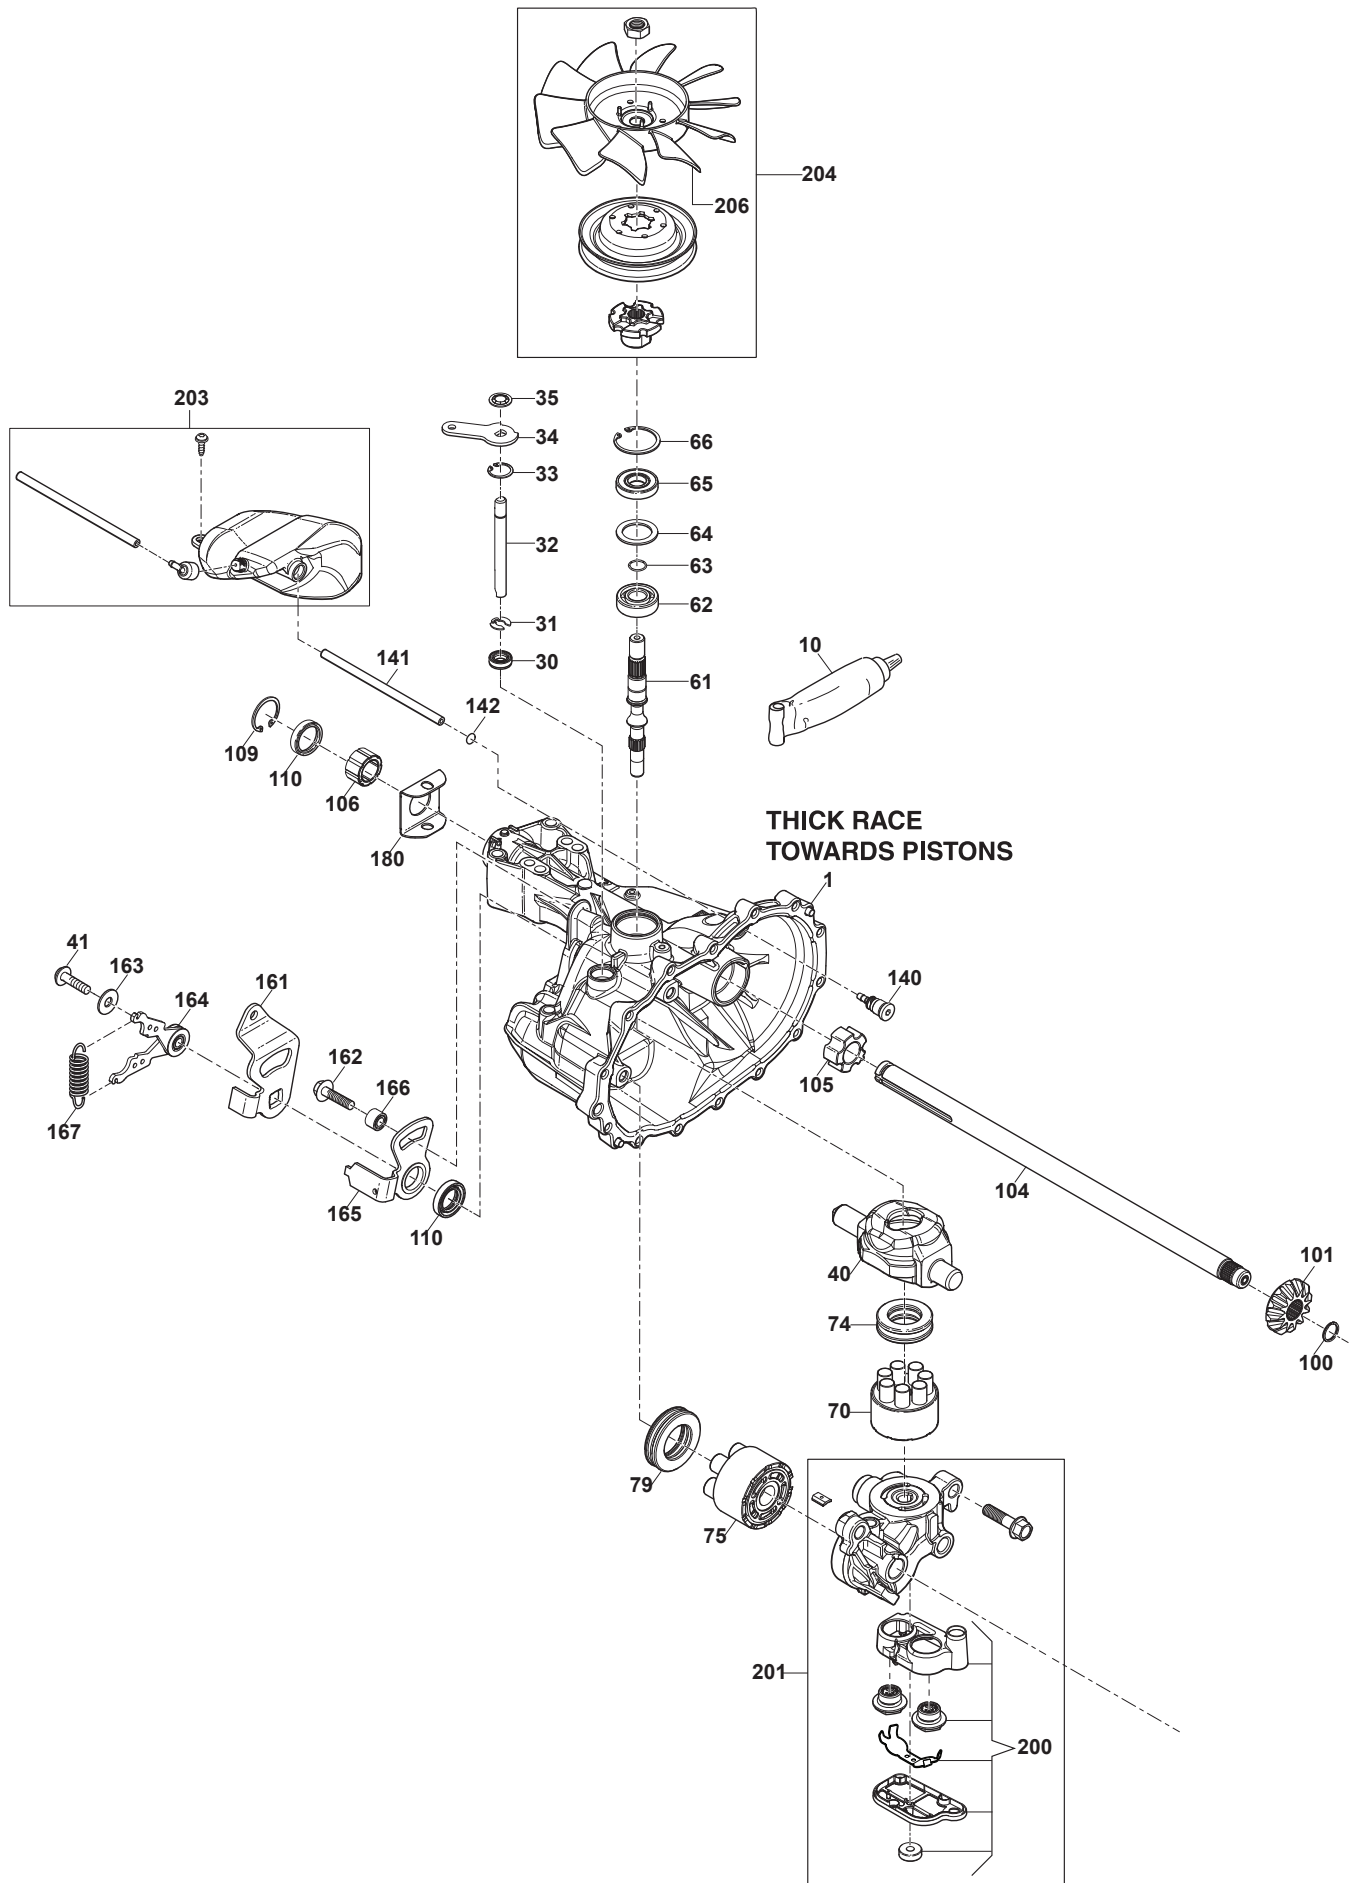

Fig.	Q.ty	Part No	Description	Notes
1	1	325580503/0	Steering Plate Cover	
2	1	325961219/0	Steering Wheel	
5	1	125722463/0	Seat	
6	4	112792611/0	Screw	
7	4	112540260/0	Grower	
8	4	112523060/0	Washer	

Fig.	Q.ty	Part No	Description	Notes
1	1	118870120/0	Main Housing	
10	1	1139-2022-01	Sealant	
30	1	118870079/0	Seal	
31	1	118870081/0	Retaining ring	
32	1	1139-2203-01	Rod	
33	1	118870080/0	Retaining ring	
34	1	118870091/0	Arm	
35	1	118870082/0	Retaining ring	
40	1	118870090/0	Swashplate	
41	1	118870083/0	Screw	
61	1	118870092/0	Shaft	
62	1	1139-2001-01	Ball Bearing	
63	1	1139-2003-01	Wire Retaining Ring	
64	1	1139-2004-01	Spacer	
65	1	1139-2000-01	Lip Seal	
66	1	1139-2002-01	Retaining Ring	
70	1	118870125/0	Pump Block Assy	
74	1	118870093/0	Bearing	
75	1	1139-2063-01	Cylinder Block	
79	1	1139-2021-01	Thrust Bearing	
100	2	118870072/0	Retaining ring	
101	2	118870063/0	Gear	
104	1	118870113/0	Shaft	
105	2	118870086/0	Bushing	
106	2	118870085/0	Bushing	
109	2	118870084/0	Retaining ring	
110	3	1139-2204-01	Shaft	
140	1	1139-2038-01	Fitting	
141	1	118870102/0	Tube	
142	1	1139-2075-01	O-Ring	
161	1	118870103/0	Arm	
162	1	1139-2026-01	Bolt	
163	1	1139-2011-01	Flat washer	
164	1	118870107/0	Arm Assy	
165	1	118870108/0	Arm	
166	1	118870104/0	Bushing	
167	1	118870089/0	Spring	
180	2	118870112/0	Plate	
200	1	118870123/0	Kit-Filter	
201	1	118870127/0	Center Section Kit	
203	1	118870122/0	Kit-Expansion Tank	
204	1	1139-2201-01	Kit, Fan Pulley	
206	1	118870129/0	Fan	