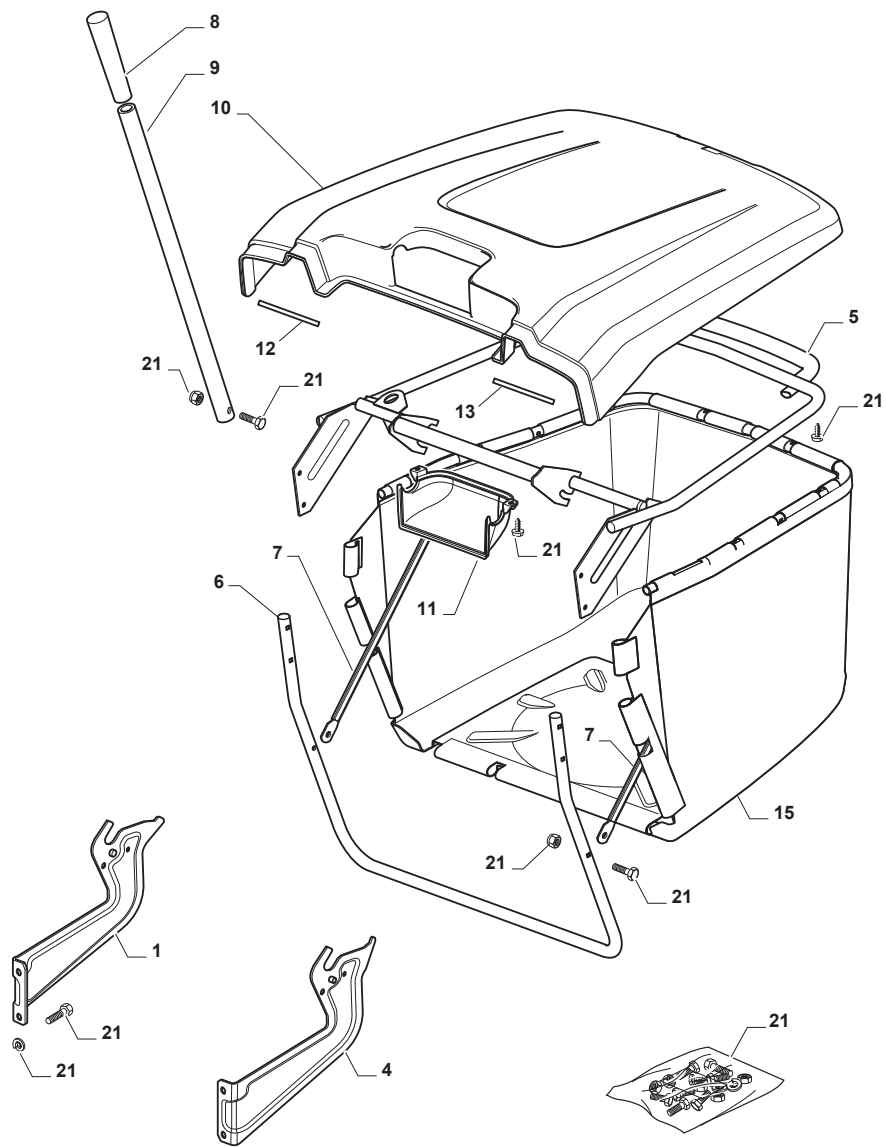

Fig.	Q.ty	Part No	Description	Notes
1	2	325774499/0	Clamp	
2	1	325108056/0	Conveyor	
3	1	325108057/0	Conveyor	
4	2	112792425/0	Screw	
5	2	112521340/0	Washer	
6	2	125160071/0	Spacer	
7	2	112154510/0	Nut	
8	1	325108064/0	Conveyor	
9	1	325108065/0	Conveyor	
11	1	325774527/0	Clamp	
12	1	325060168/0	Case	
13	1	325774529/0	Clamp	
14	1	325060169/0	Case	
16	2	112789008/0	Screw	
17	2	112437503/0	Plate	
18	2	112523020/0	Washer	
19	4	125943011/0	Screw	
20	4	112604899/0	Crown Fastener	

Fig.	Q.ty	Part No	Description	Notes
1	1	325785377/0	Support	
4	1	325785383/0	Support	
5	1	382800139/0	Upper Frame	
6	1	382800141/0	Front Frame	
7	2	325650149/0	Stiffening	
8	1	125394508/0	Knob	
9	1	325869087/0	Rod	
10	1	325110479/0	Red Grass-Catcher Cover	
11	1	325207195/0	Handle Cover	
12	1	125270802/0	Seal	
13	1	125270803/0	Seal	
15	1	182105947/0	Grasscatcher	
21	1	382180123/0	Outfit, Screws	