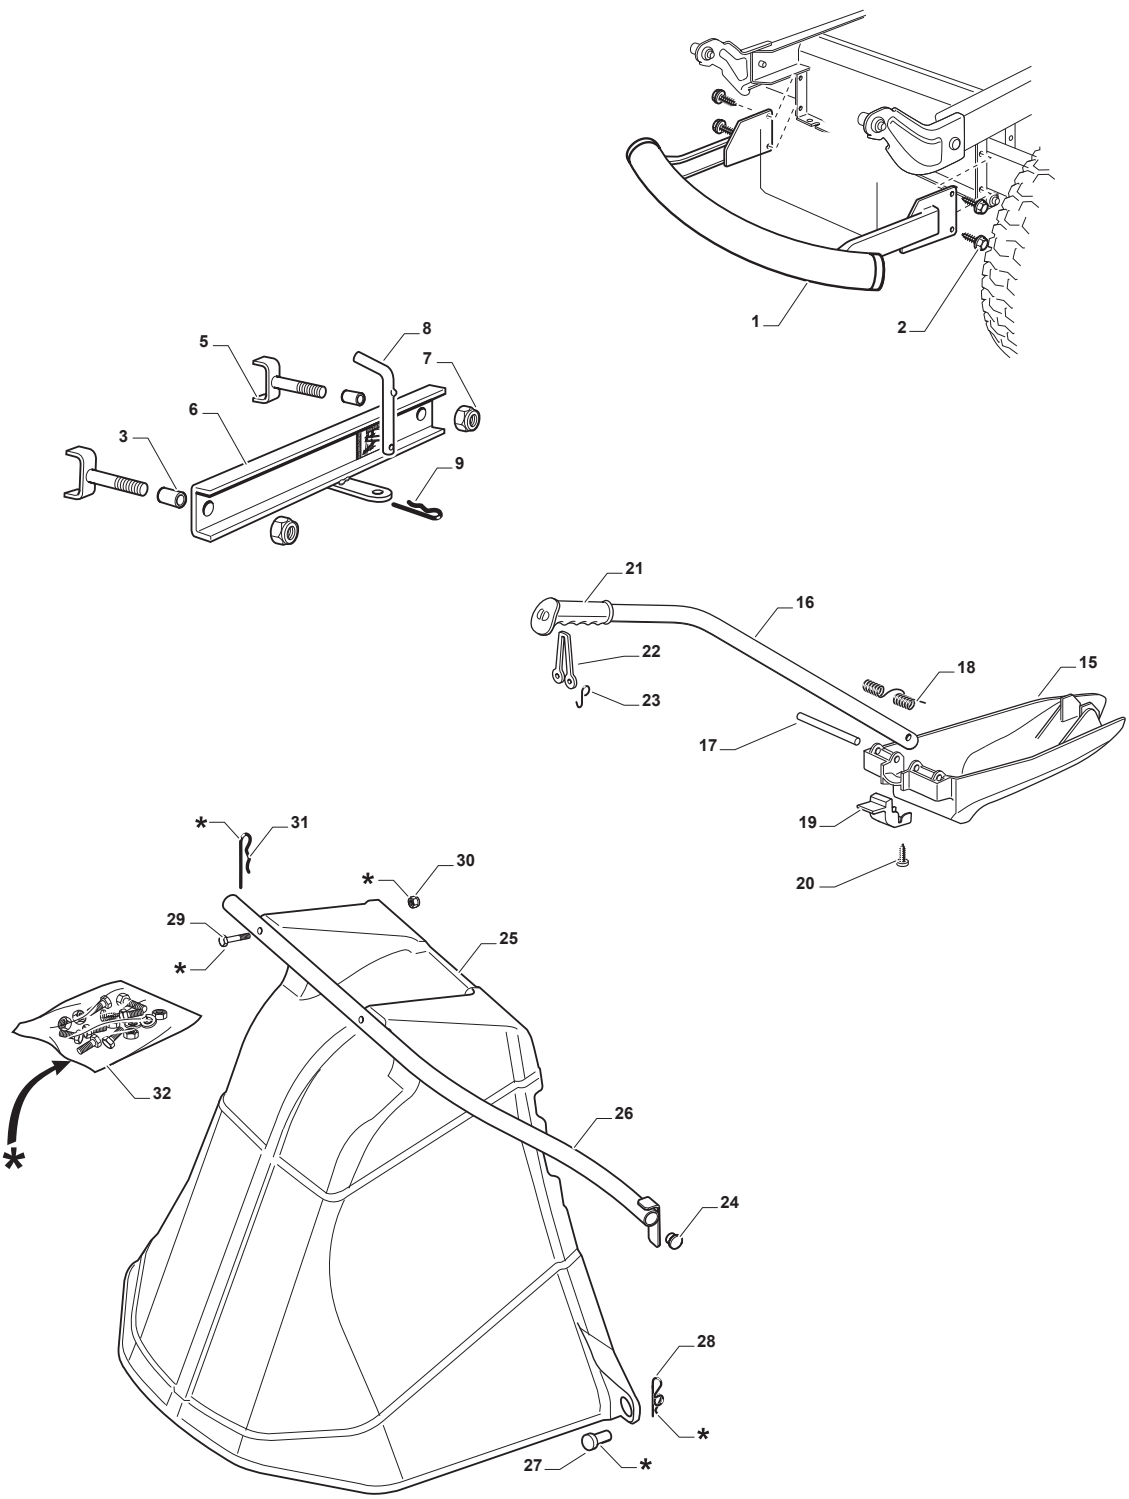

M 125H

Ride-on 84 cm Labels

Issue 3 - 2017

Fig.	Q.ty	Part No	Description	Notes
1	1	114361553/1	Label	
3	1	114363699/0	Label	
4	1	114361438/0	Label	
5	1	114366142/0	Label	
6	1	114363700/0	Label	
8	1	114356699/1	Label	

Fig.	Q.ty	Part No	Description	Notes
1	1	382869038/0	Muffler Protection	
2	4	125943008/0	Screw	
3	2	125160074/0	Spacer	
5	2	382650211/0	Stiffening	
6	1	382033119/0	Tow Bar Assy	
7	2	112155000/0	Nut	
8	1	125510021/1	Hitch Pin	
9	1	124487999/0	Spring Pin	
10	1	122170600/0	Spacer	
11	1	112792099/0	Screw	
12	3	112292102/0	Nut	
13	2	327546015/2	Plate	
14	1	112791400/0	Screw	
15	1	325140104/1	Deflector	
16	1	325394021/0	Handle	
17	1	125510077/0	Pin	
18	1	125430245/0	Spring	
19	1	325547320/0	Plate	
20	1	112735403/0	Screw	
21	1	325280000/1	Handgrip	
22	1	125840011/1	Tie Rod	
23	2	125253004/0	Mulch.Kit Fixing Hook	
24	2	118566112/0	Polyethylene Push Road	
25	1	325600093/0	Ejection Guard	
26	1	382869044/0	Support	
27	2	125510022/1	Pin	
28	2	124487998/0	Cotter Pin	
29	2	112689515/0	Screw	
30	2	112154510/0	Nut	
31	1	124487999/0	Spring Pin	
32	1	382180028/0	Outfit, Screws	