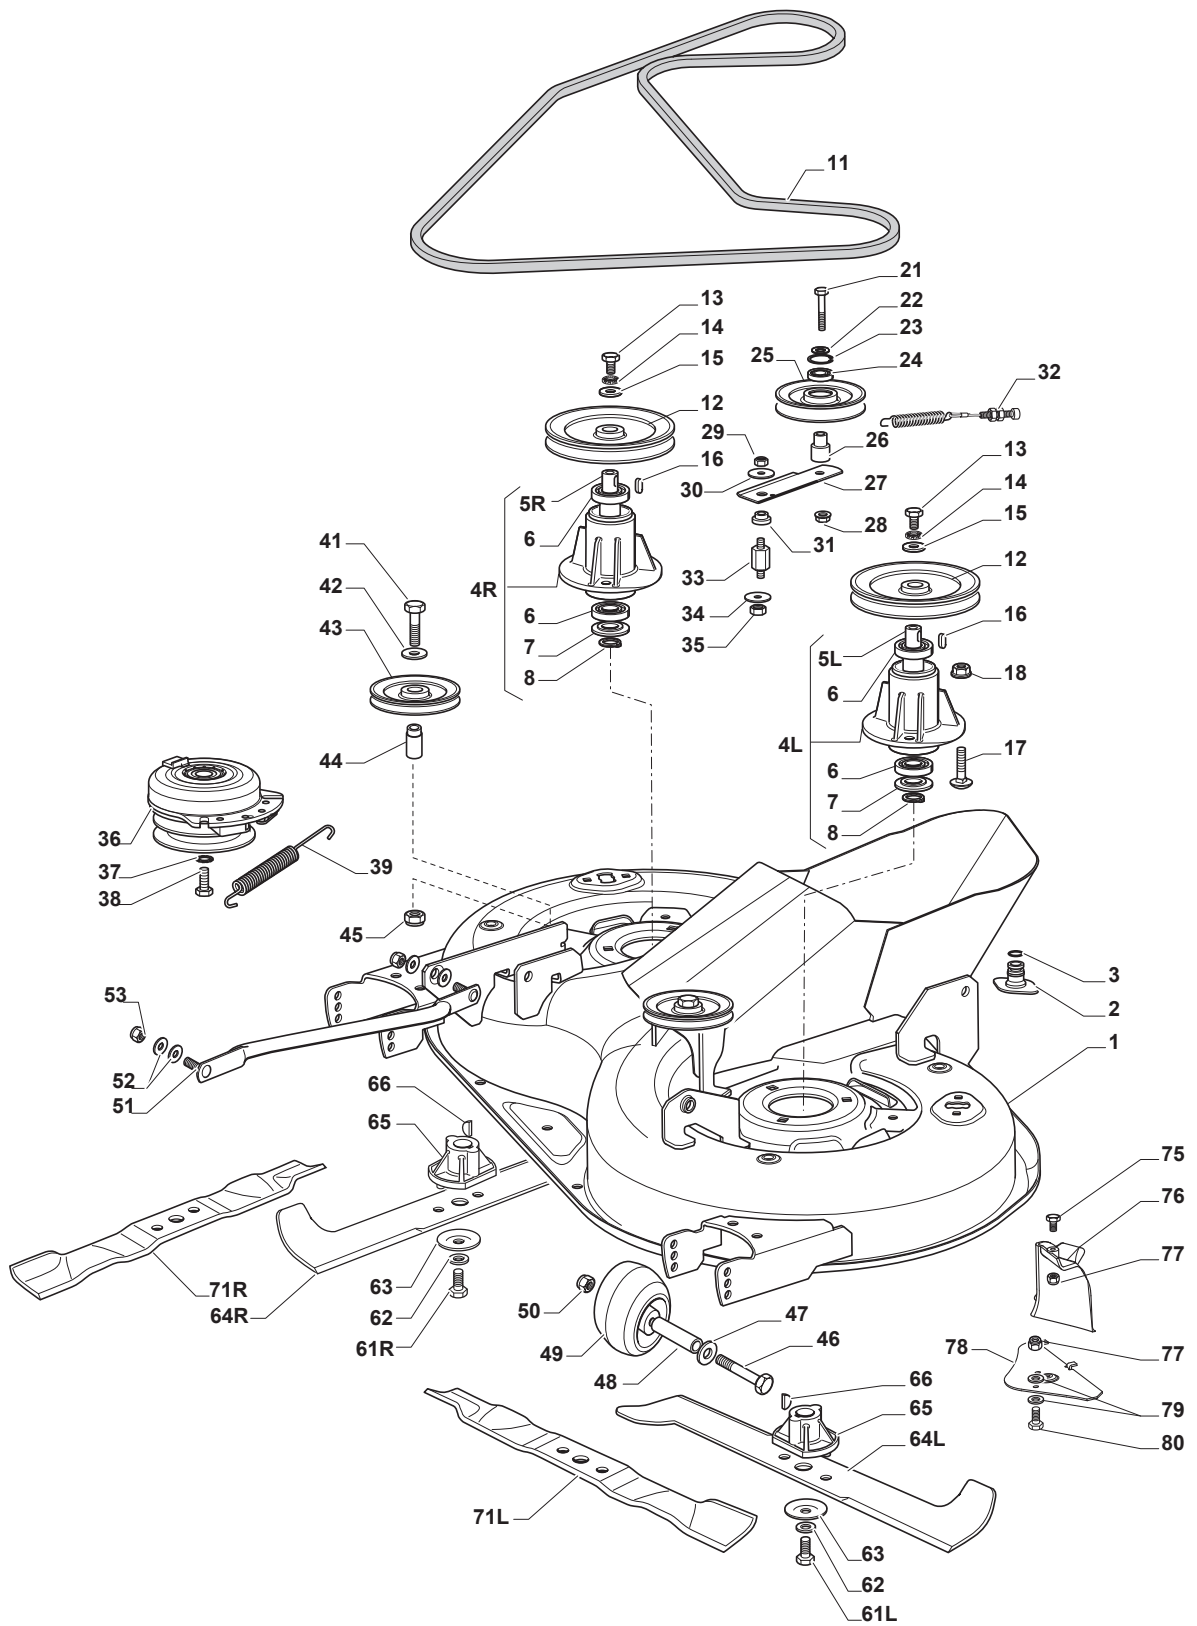

Fig.	Q.ty	Part No	Description	Notes
1	1	382564113/0	Cutting Plate Black	
2	2	325033086/0	Water Hose Connection	
3	2	119035000/0	Or Ring	
4	1	382207205/1	Flange Assy	Pos. 4R
4	1	382207204/1	Flange Assy	Pos. 4L
5	1	125020804/0	Shaft	Pos. 5L
5	1	125020805/0	Shaft	Pos. 5R
6	4	119216040/0	Bearing	
7	2	325160501/0	Dust Cover Disc	
8	2	112609260/0	Seeger	
11	1	135061508/0	Belt	
12	2	125601585/1	Pulley	
13	2	112793102/0	Screw	
14	2	112540260/0	Grower	
15	2	125670007/0	Washer	
16	2	112139480/0	Feather	
17	6	112818690/0	Screw	
18	6	112154210/0	Nut	
21	1	112691400/0	Screw	
22	1	112524010/0	Washer	
23	1	112610800/0	Seeger	
24	1	119216048/0	Bearing	
25	1	125601595/0	Pulley	
26	1	125160052/0	Spacer	
27	1	325318289/0	Lever	
28	1	112293201/0	Nut	
29	1	112155020/0	Nut	
30	1	125670022/0	Washer	
31	1	125040635/0	Bushing	
32	1	382004618/0	Wire	
33	1	125160049/0	Spacer	
34	1	112523080/0	Washer	
35	1	112156602/0	Nut	
36	1	118399069/0	Electromagnetic Clutch	
37	1	112543000/0	Washer	
38	1	112737320/0	Screw	
39	1	125430277/0	Spring	
41	2	112691400/0	Screw	
42	2	112523060/0	Washer	
43	1	325601599/0	Pulley	
44	2	125160082/0	Spacer	
45	2	112155000/0	Nut	
46	2	112692100/0	Screw	
47	2	112523060/0	Washer	
48	2	125160072/0	Spacer	
49	2	182700005/0	Anti Scalp Wheel Ø 90	
50	2	112293201/0	Nut	
51	2	382000565/0	Equalizer Rod	
52	8	325670008/1	Washer	
53	4	112156602/0	Nut	
61	1	112735694/0	Screw	Pos. 61L