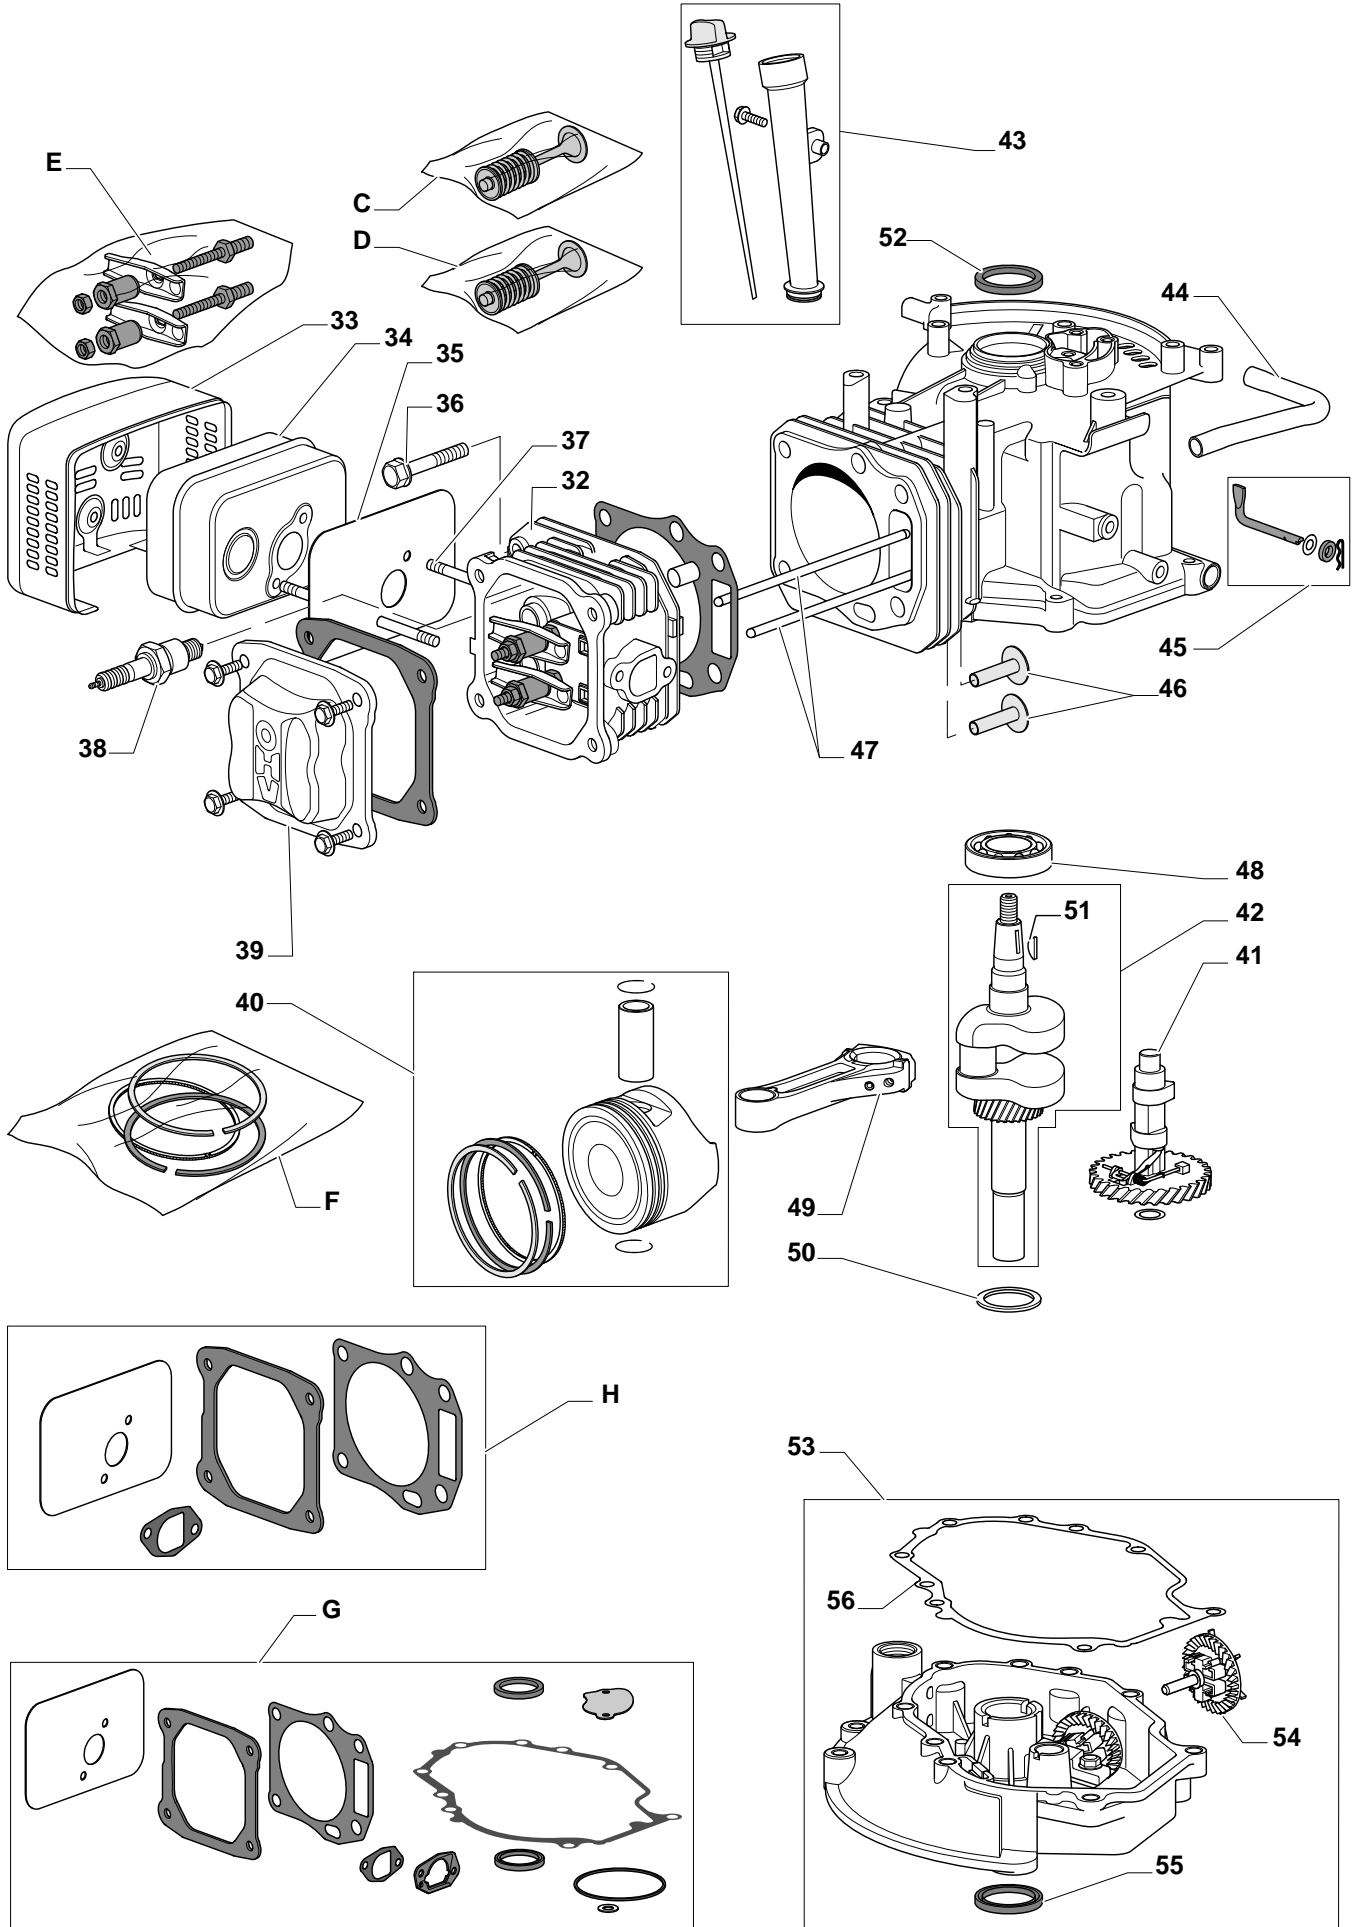

4810 R PD

Engine - GGP WBE0701

Pos.	Part no.	Q.ty	Description	Remarks
E	118550273/0	1	Valve Arm Set	
F	118550286/0	1	Piston, Ring Set	
C	118550292/0	1	Intake Valve Assy	
D	118550294/0	1	Exhaust Valve Assy	
G	118550404/0	1	Engine Gasket Set	
H	118550406/0	1	Cylinder Head Gasket Set	
32	118550244/0	1	Cylinder Head Assy	
33	118550268/1	1	Muffler Guard	
34	118550269/0	1	Muffler	
35	118550270/0	1	Gasket, Muffler	
36	118550297/0	4	Screw	
37	118550298/0	2	Stud Bolt	
38	118550219/0	1	Spark Plug	
38	9400-0244-00	1	Spark Plug	
39	118550296/1	1	Cover Comp., Head	
40	118550278/0	1	Piston Assy	
41	118550271/0	1	Camshaft Assy	
42	118550281/0	1	Crankshaft	
43	118550311/0	1	Oil Filler Assy	
44	118550377/0	1	Breather Fule Pipe	
45	118550308/0	1	Shaft, Governor Arm Assy	
46	118550291/0	1	Valve Lifter Assy	
47	118550289/0	1	Push Rods Assy	
48	118550280/0	1	Bearing	
49	118550284/0	1	Connecting Rod Assy	
50	118550283/0	1	Washer	
51	118550288/0	1	Flywheel Key	
52	118550300/0	1	Oil Seal	
53	118550383/0	1	Crankcase Cover Assy	
54	118550312/0	1	Speed Governor Assy	
55	118550379/0	1	Oil Seal	
56	118550380/0	1	Crankcase Gasket