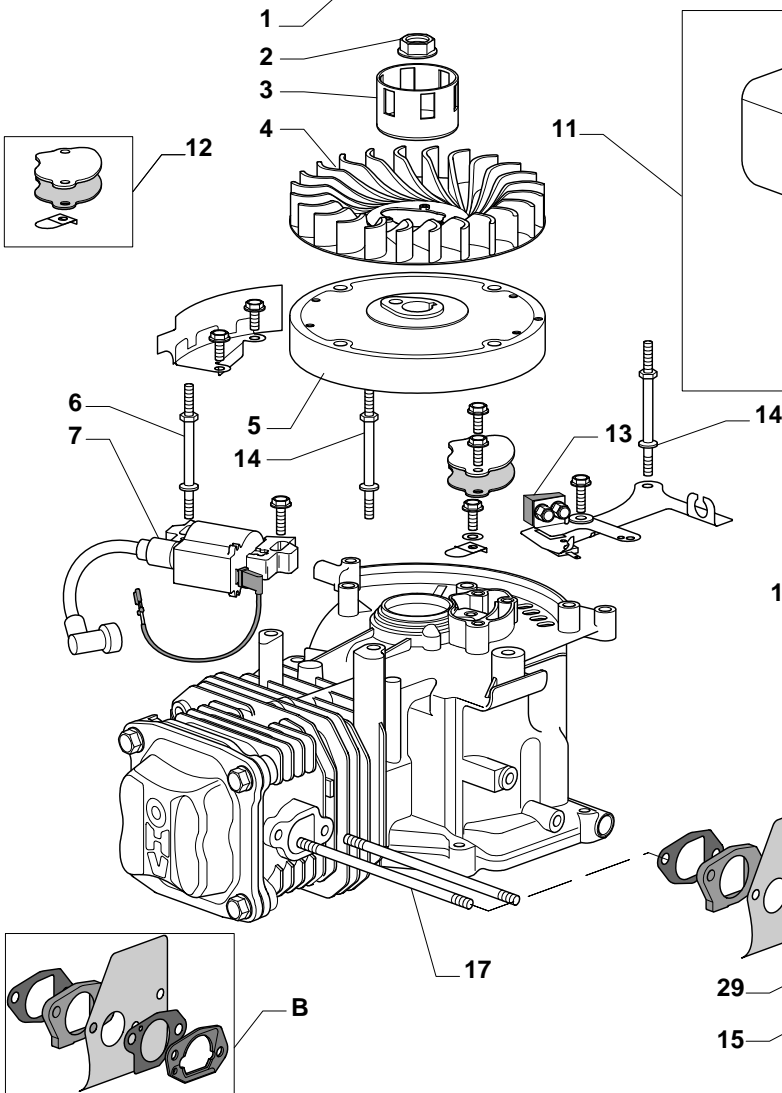

4810 R PD

Ass.Y Roller

Pos.	Part no.	Q.ty	Description	Remarks
1	12293200/0	2	Nut	
3	12583500/0	2	Grower	
4	12523070/0	2	Washer	
5	22735547/0	2	Sector, Height Adjustment	
6	81005082/0	2	Support, Wheel	
7	81003285/1	2	Lever, Height Adjustment	
8	22519811/0	2	Pin	
21	12735594/0	1	Screw	
22	22060210/0	1	R Protection	
23	12728680/0	1	Screw	
24	22109722/0	1	Cover	
25	22321505/0	1	Lever, Height Adjustment	
26	22399805/0	1	Knob	
28	12735121/0	2	Screw	
30	12154330/0	2	Nut	
31	22735551/0	1	Sector, Height Adjustment	
32	12521331/0	2	Washer	
33	12789000/0	2	Screw	
34	81005109/1	1	Roller Support	
35	22207325/0	2	Support	
36	22671650/0	1	Washer	
37	12735593/0	5	Screw	
38	22060211/0	1	L Protection	
39	12735592/0	2	Screw	
40	22033361/0	1	Axle, Roller	
41	19216036/0	2	Bearing	
42	22855000/0	2	Tractor Roller	
43	12620210/0	2	Pin	
44	81007401/0	1	Roller	

4810 R PD

Wheel and Hub Cap

Pos.	Part no.	Q.ty	Description	Remarks
1	22034508/0	4	Bush	
2	81007351/0	2	Wheel Ø 170	
3	12523060/0	2	Washer	
4	12155000/0	2	Nut	
5	22110392/0	2	Hub Cap	
6	12530150/0	4	Elastic Washer	

Blade

Pos.	Part no.	Q.ty	Description	Remarks
1	122465607/3	1	Hub With Pulley, Crankshaft Ø 22.2	
2	81004346/3	1	Blade Standard	
3	22160400/0	1	Dust Cover	
4	12523080/0	1	Washer	
5	12735698/0	1	Screw	
6	12139100/0	1	Feather, Crankshaft Ø 22.2	
7	12691800/0	1	Screw	
7	12793701/0	2	Screw	
8	12155000/0	1	Nut	
8	12293201/0	2	Nut	

4810 R PD

Grass-Catcher

Pos.	Part no.	Q.ty	Description	Remarks
1	381008021/2	1	Stone-Guard	
2	22450420/1	1	L Spring	
3	22517906/1	1	Pin	
4	22450410/1	1	R Spring	
5	12000930/0	1	Crown Fastener	
6	22486104/1	1	Grass-Box, Upper Part	
7	22608527/0	1	Stiffening Lower	
8	81002227/0	1	Box, Fabric	
9	12728680/0	2	Screw	
10	12523050/0	2	Washer	