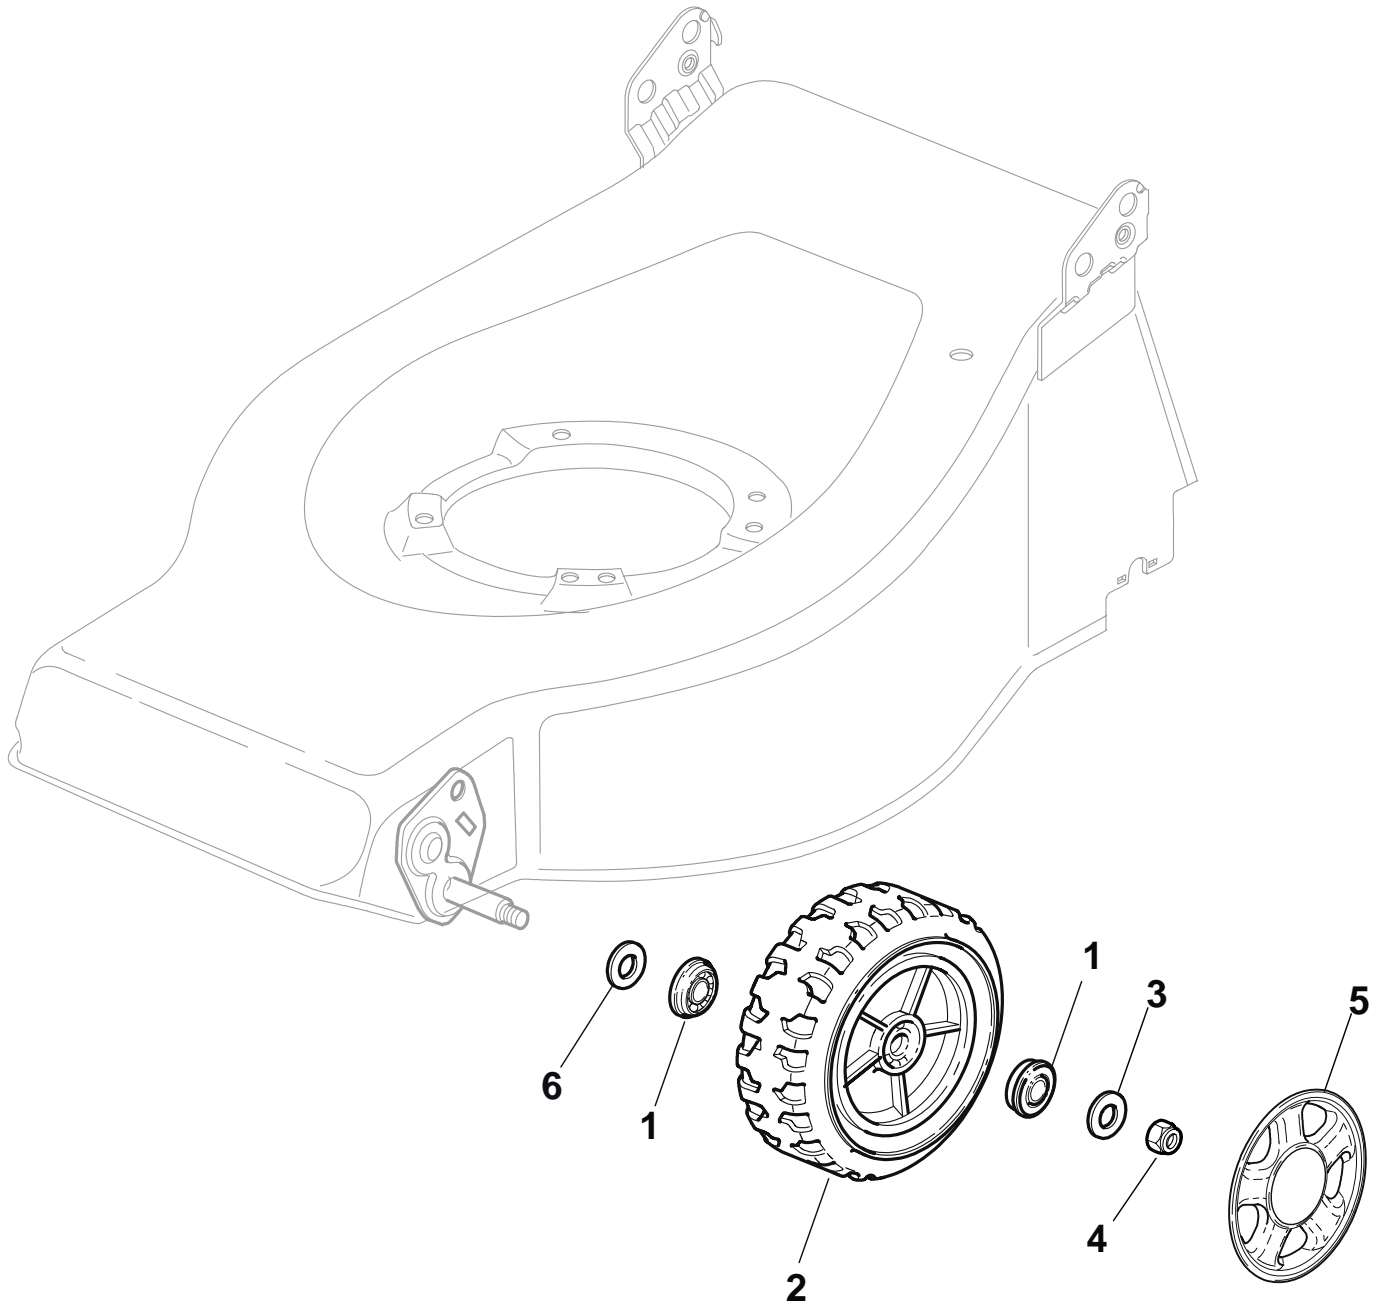

4810 R PD

Roller

Pos.	Part no.	Q.ty	Description	Remarks
1	12735593/0	2	Screw	
2	12523040/0	2	Washer	
3	15189003/0	1	Chain	
4	22120106/0	1	Ring Gear	
5	22120107/0	1	Ring Gear	
6	22170970/0	1	Spacer	
7	22672151/0	2	Washer	
8	21660100/0	2	Washer	
9	22038404/0	2	Brass	
10	22785126/0	2	Support	
11	19216035/0	2	Bearing	
12	12610095/0	2	Seeger	
13	22601904/0	1	Pulley	
14	35063800/0	1	Belt Z 27	
15	12645705/0	1	Pin	
16	81003077/0	1	Gear Box	
17	25430220/0	1	Spring	
18	12000957/0	1	Snap Ring	
19	81000668/0	1	Cable, Rear Drive	

4810 R PD

Ass.Y Roller

Pos.	Part no.	Q.ty	Description	Remarks
1	12293200/0	2	Nut	
3	12583500/0	2	Grower	
4	12523070/0	2	Washer	
5	22735547/0	2	Sector, Height Adjustment	
6	81005082/0	2	Support, Wheel	
7	81003285/1	2	Lever, Height Adjustment	
8	22519811/0	2	Pin	
21	12735594/0	1	Screw	
22	22060210/0	1	R Protection	
23	12728680/0	1	Screw	
24	22109722/0	1	Cover	
25	22321505/0	1	Lever, Height Adjustment	
26	22399805/0	1	Knob	
28	12735121/0	2	Screw	
30	12154330/0	2	Nut	
31	22735551/0	1	Sector, Height Adjustment	
32	12521331/0	2	Washer	
33	12789000/0	2	Screw	
34	81005109/1	1	Roller Support	
35	22207325/0	2	Support	
36	22671650/0	1	Washer	
37	12735593/0	5	Screw	
38	22060211/0	1	L Protection	
39	12735592/0	2	Screw	
40	22033361/0	1	Axle, Roller	
41	19216036/0	2	Bearing	
42	22855000/0	2	Tractor Roller	
43	12620210/0	2	Pin	
44	81007401/0	1	Roller	

4810 R PD

Wheel and Hub Cap

Pos.	Part no.	Q.ty	Description	Remarks
1	22034508/0	4	Bush	
2	81007351/0	2	Wheel Ø 170	
3	12523060/0	2	Washer	
4	12155000/0	2	Nut	
5	22110392/0	2	Hub Cap	
6	12530150/0	4	Elastic Washer	