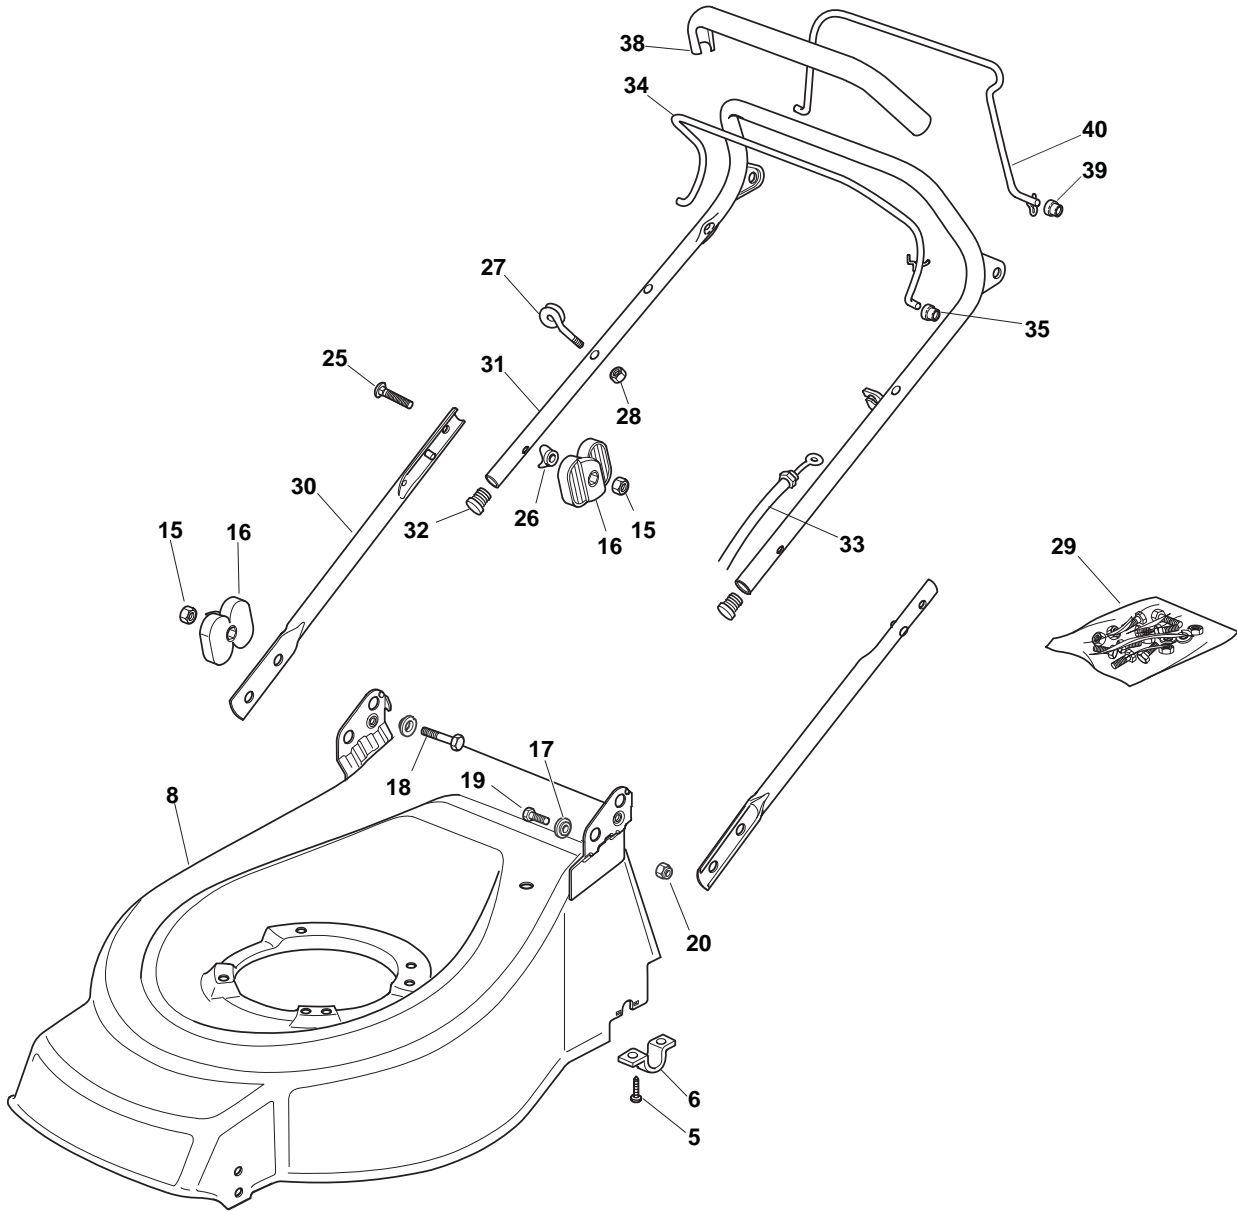

4810 R PD

Handle, Upper Part

Pos.	Part no.	Q.ty	Description	Remarks
6	22545154/0	2	Plate	
8	81002565/0	1	Deck Red	
15	12293202/0	4	Nut	
16	22399803/0	4	Knob	
17	22041955/0	4	Bush	
18	12793700/0	2	Screw	
19	12792610/0	2	Screw	
20	12155000/0	2	Nut	
25	12819125/0	2	Screw	
26	22680006/1	2	Washer	
27	22430309/0	1	Guide Spring	
28	12154330/0	1	Nut	
29	81008640/0	1	Outfit, Screws	
30	81006973/0	2	Handle, Lower Part	
31	81006981/0	1	Handle, Upper Part	
32	18566112/0	2	Cap	
33	81000757/0	1	Cable, Thread Engine Brake	
34	81003291/3	1	Lever, Engine Brake	
35	22041966/0	2	Bush	
38	22291050/0	1	Handgrip Black	
39	22041965/1	2	Bush	
40	81003288/1	1	Lever, Driving	

4810 R PD

Roller

Pos.	Part no.	Q.ty	Description	Remarks
1	12735593/0	2	Screw	
2	12523040/0	2	Washer	
3	15189003/0	1	Chain	
4	22120106/0	1	Ring Gear	
5	22120107/0	1	Ring Gear	
6	22170970/0	1	Spacer	
7	22672151/0	2	Washer	
8	21660100/0	2	Washer	
9	22038404/0	2	Brass	
10	22785126/0	2	Support	
11	19216035/0	2	Bearing	
12	12610095/0	2	Seeger	
13	22601904/0	1	Pulley	
14	35063800/0	1	Belt Z 27	
15	12645705/0	1	Pin	
16	81003077/0	1	Gear Box	
17	25430220/0	1	Spring	
18	12000957/0	1	Snap Ring	
19	81000668/0	1	Cable, Rear Drive	

4810 R PD

Wheel and Hub Cap

Pos.	Part no.	Q.ty	Description	Remarks
1	22034508/0	4	Bush	
2	81007351/0	2	Wheel Ø 170	
3	12523060/0	2	Washer	
4	12155000/0	2	Nut	
5	22110392/0	2	Hub Cap	
6	12530150/0	4	Elastic Washer	