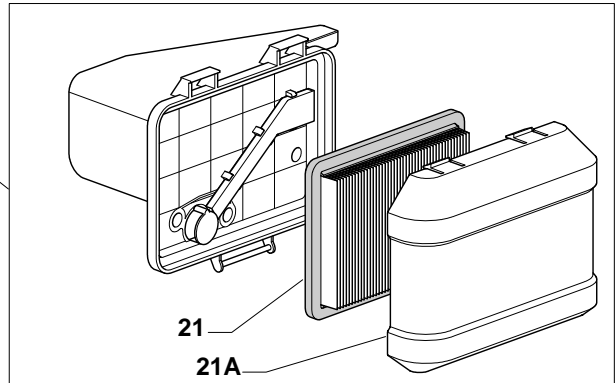

4810 R PD

Engine - GGP WBE0701

Pos.	Part no.	Q.ty	Description	Remarks
B	118550248/0	1	Gasket Carburettor Assy	
A	118550389/0	1	Kit Repair, Carburettor	
1	118550276/0	1	Starter Assy	
A1	118550388/0	1	Kit Repair, Carburettor	
2	118550336/0	1	Nut	
3	118550335/0	1	Starter Cup	
4	118550254/0	1	Flywheel Fan	
5	118550253/0	1	Flywheel Ass.Y	
6	118550301/0	1	Stud Bolt	
7	118550255/0	1	Elettronic Coil	
9	118550274/0	1	Starter Handle	
10	118550275/0	1	Starter Pawl Set	
11	118550258/1	1	Air Cleaner Assy	
12	118550378/0	1	Gasket Assy	
13	118550376/0	1	Flywheel Brake/Stop Switch Assy	
14	118550302/0	2	Stud Bolt	
15	118550340/0	1	Fuel Pipe	
16	118550259/0	1	Remote Control Assy	
17	118550298/0	2	Stud Bolt	
18	118550339/0	1	Fuel Cap	
19	118550314/0	1	Fuel Filter	
20	118550316/0	1	Tank	
21	118550257/0	1	Air Filter	
21A	118550396/0	1	Air Cleaner Cover	
22	118550337/0	1	Casing Clamp	
23	118550338/0	1	Screw	
24	118550397/0	1	Governor Link	
25	118550260/0	1	Spring	
26	118550266/0	1	Arm Governor Assy	
27	118550263/0	1	Spring	
28	118550264/0	1	Choke Control Rod	
29	118550251/0	1	Carburettor	
30	118550315/0	1	Stud Bolt