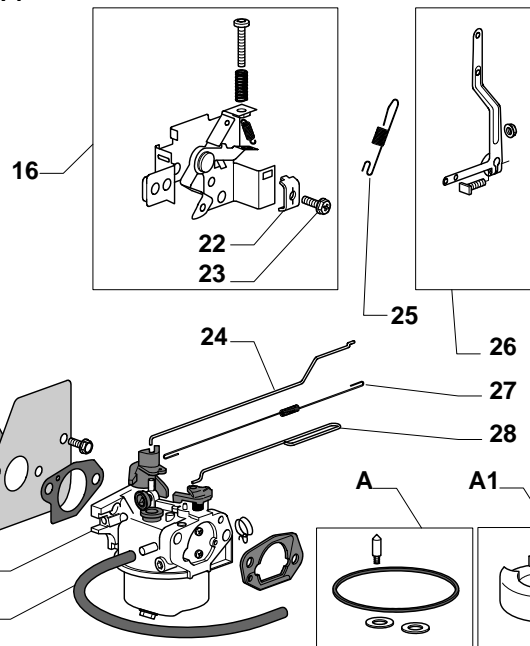

4810 R PD

Ass.Y Roller

Pos.	Part no.	Q.ty	Description	Remarks
1	12293200/0	2	Nut	
3	12583500/0	2	Grower	
4	12523070/0	2	Washer	
5	22735547/0	2	Sector, Height Adjustment	
6	81005082/0	2	Support, Wheel	
7	81003285/1	2	Lever, Height Adjustment	
8	22519811/0	2	Pin	
21	12735594/0	1	Screw	
22	22060210/0	1	R Protection	
23	12728680/0	1	Screw	
24	22109722/0	1	Cover	
25	22321505/0	1	Lever, Height Adjustment	
26	22399805/0	1	Knob	
28	12735121/0	2	Screw	
30	12154330/0	2	Nut	
31	22735551/0	1	Sector, Height Adjustment	
32	12521331/0	2	Washer	
33	12789000/0	2	Screw	
34	81005109/1	1	Roller Support	
35	22207325/0	2	Support	
36	22671650/0	1	Washer	
37	12735593/0	5	Screw	
38	22060211/0	1	L Protection	
39	12735592/0	2	Screw	
40	22033361/0	1	Axle, Roller	
41	19216036/0	2	Bearing	
42	22855000/0	2	Tractor Roller	
43	12620210/0	2	Pin	
44	81007401/0	1	Roller	

4810 R PD

Wheel and Hub Cap

Pos.	Part no.	Q.ty	Description	Remarks
1	22034508/0	4	Bush	
2	81007351/0	2	Wheel Ø 170	
3	12523060/0	2	Washer	
4	12155000/0	2	Nut	
5	22110392/0	2	Hub Cap	
6	12530150/0	4	Elastic Washer	

Blade

Pos.	Part no.	Q.ty	Description	Remarks
1	122465607/3	1	Hub With Pulley, Crankshaft Ø 22.2	
2	81004346/3	1	Blade Standard	
3	22160400/0	1	Dust Cover	
4	12523080/0	1	Washer	
5	12735698/0	1	Screw	
6	12139100/0	1	Feather, Crankshaft Ø 22.2	
7	12691800/0	1	Screw	
7	12793701/0	2	Screw	
8	12155000/0	1	Nut	
8	12293201/0	2	Nut	

4810 R PD

Grass-Catcher

Pos.	Part no.	Q.ty	Description	Remarks
1	381008021/2	1	Stone-Guard	
2	22450420/1	1	L Spring	
3	22517906/1	1	Pin	
4	22450410/1	1	R Spring	
5	12000930/0	1	Crown Fastener	
6	22486104/1	1	Grass-Box, Upper Part	
7	22608527/0	1	Stiffening Lower	
8	81002227/0	1	Box, Fabric	
9	12728680/0	2	Screw	
10	12523050/0	2	Washer	