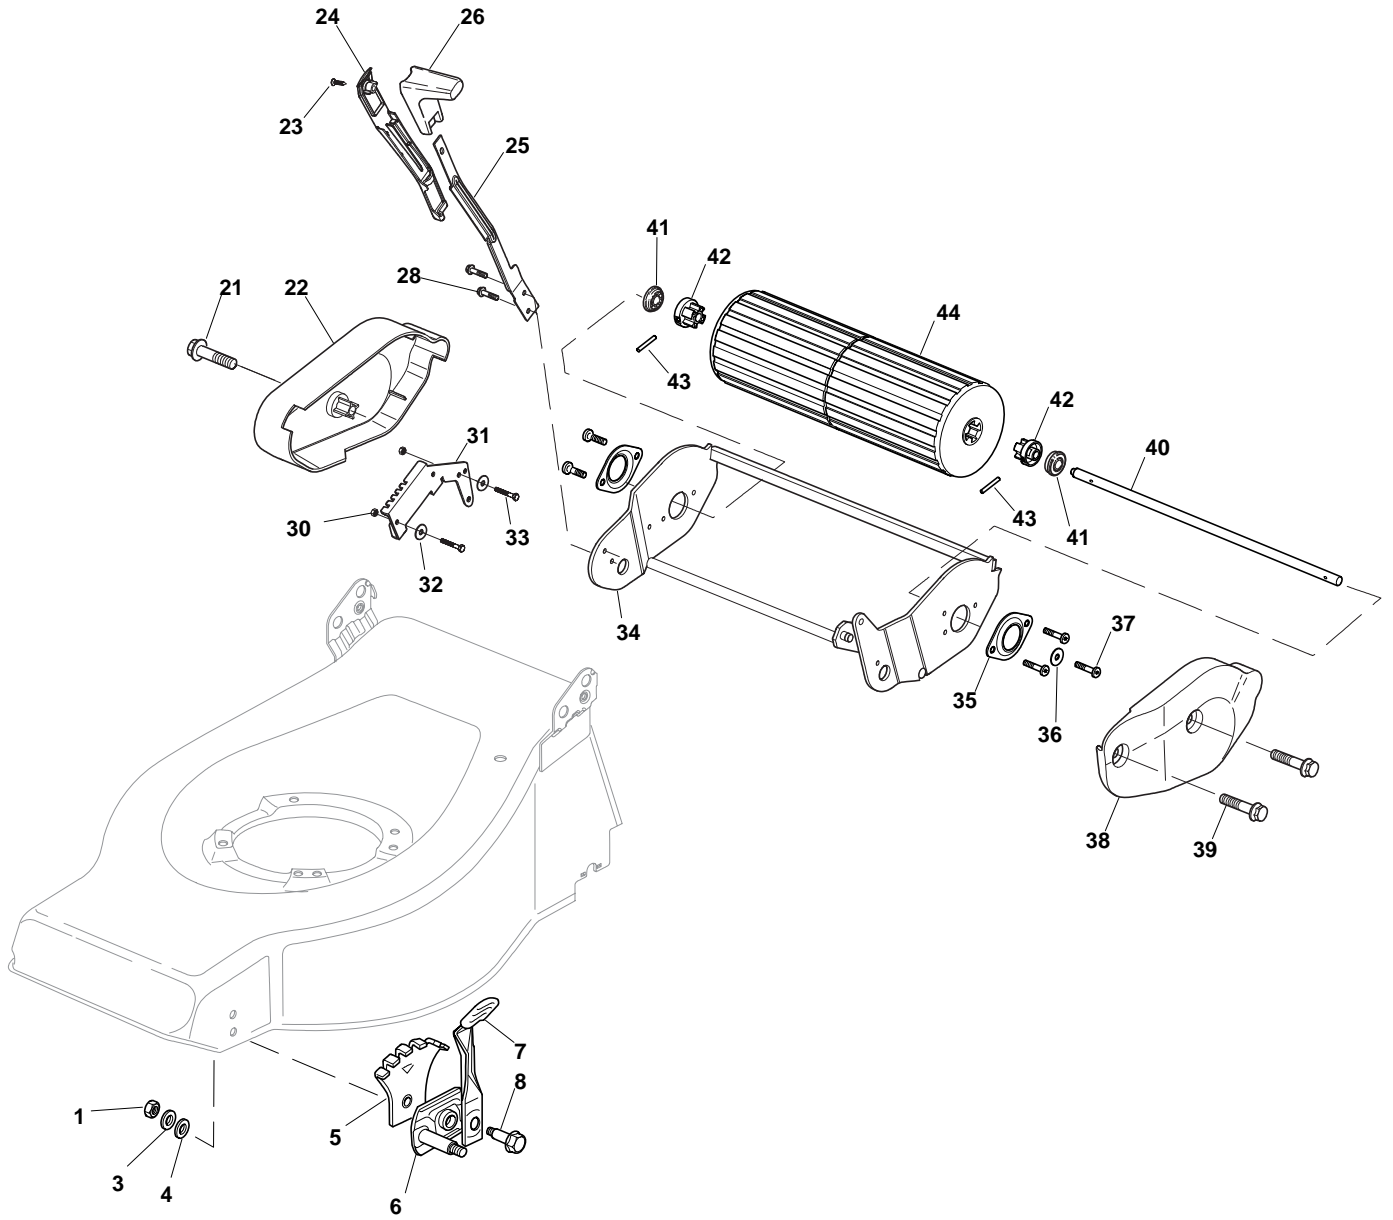

4810 R PD

Controls

Pos.	Part no.	Q.ty	Description	Remarks
1	12291000/0	1	Nut	
2	12581500/0	1	Grower	
3	22171005/0	1	Spacer	
4	12521360/0	1	Washer	
5	12508100/0	1	Spring Washer	
6	81007279/1	1	Lever, Throttle	
7	81007080/0	1	Throttle Cable	
8	12815000/0	1	Screw	
9	14356702/0	1	Label	

4810 R PD

Roller

Pos.	Part no.	Q.ty	Description	Remarks
1	12735593/0	2	Screw	
2	12523040/0	2	Washer	
3	15189003/0	1	Chain	
4	22120106/0	1	Ring Gear	
5	22120107/0	1	Ring Gear	
6	22170970/0	1	Spacer	
7	22672151/0	2	Washer	
8	21660100/0	2	Washer	
9	22038404/0	2	Brass	
10	22785126/0	2	Support	
11	19216035/0	2	Bearing	
12	12610095/0	2	Seeger	
13	22601904/0	1	Pulley	
14	35063800/0	1	Belt Z 27	
15	12645705/0	1	Pin	
16	81003077/0	1	Gear Box	
17	25430220/0	1	Spring	
18	12000957/0	1	Snap Ring	
19	81000668/0	1	Cable, Rear Drive	

4810 R PD

Ass.Y Roller

Pos.	Part no.	Q.ty	Description	Remarks
1	12293200/0	2	Nut	
3	12583500/0	2	Grower	
4	12523070/0	2	Washer	
5	22735547/0	2	Sector, Height Adjustment	
6	81005082/0	2	Support, Wheel	
7	81003285/1	2	Lever, Height Adjustment	
8	22519811/0	2	Pin	
21	12735594/0	1	Screw	
22	22060210/0	1	R Protection	
23	12728680/0	1	Screw	
24	22109722/0	1	Cover	
25	22321505/0	1	Lever, Height Adjustment	
26	22399805/0	1	Knob	
28	12735121/0	2	Screw	
30	12154330/0	2	Nut	
31	22735551/0	1	Sector, Height Adjustment	
32	12521331/0	2	Washer	
33	12789000/0	2	Screw	
34	81005109/1	1	Roller Support	
35	22207325/0	2	Support	
36	22671650/0	1	Washer	
37	12735593/0	5	Screw	
38	22060211/0	1	L Protection	
39	12735592/0	2	Screw	
40	22033361/0	1	Axle, Roller	
41	19216036/0	2	Bearing	
42	22855000/0	2	Tractor Roller	
43	12620210/0	2	Pin	
44	81007401/0	1	Roller	

4810 R PD

Wheel and Hub Cap

Pos.	Part no.	Q.ty	Description	Remarks
1	22034508/0	4	Bush	
2	81007351/0	2	Wheel Ø 170	
3	12523060/0	2	Washer	
4	12155000/0	2	Nut	
5	22110392/0	2	Hub Cap	
6	12530150/0	4	Elastic Washer	