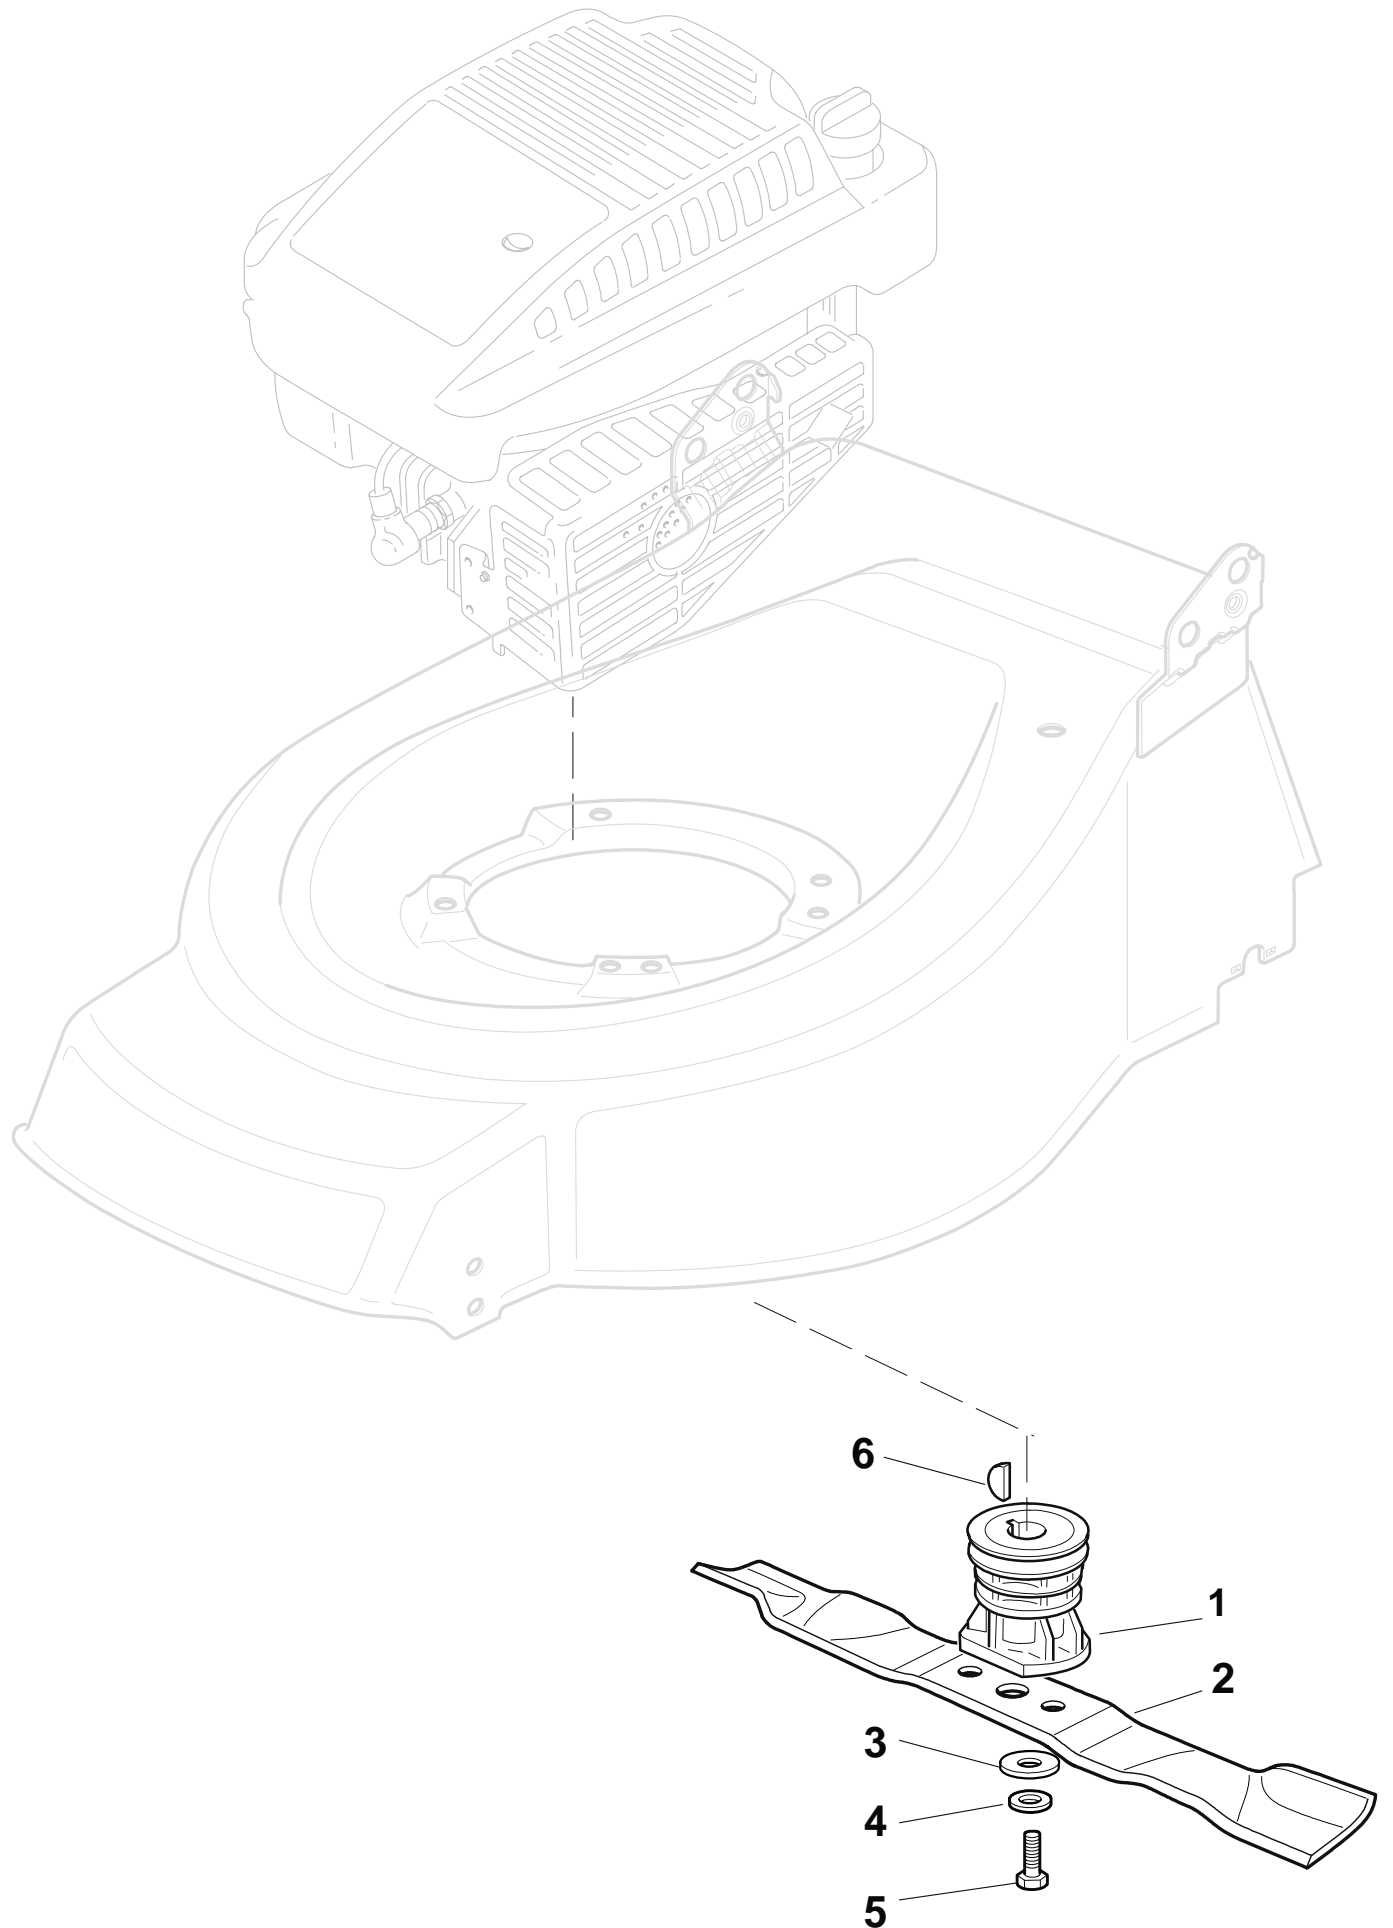

4810 R PD

Roller

Pos.	Part no.	Q.ty	Description	Remarks
1	12735593/0	2	Screw	
2	12523040/0	2	Washer	
3	15189003/0	1	Chain	
4	22120106/0	1	Ring Gear	
5	22120107/0	1	Ring Gear	
6	22170970/0	1	Spacer	
7	22672151/0	2	Washer	
8	21660100/0	2	Washer	
9	22038404/0	2	Brass	
10	22785126/0	2	Support	
11	19216035/0	2	Bearing	
12	12610095/0	2	Seeger	
13	22601904/0	1	Pulley	
14	35063800/0	1	Belt Z 27	
15	12645705/0	1	Pin	
16	81003077/0	1	Gear Box	
17	25430220/0	1	Spring	
18	12000957/0	1	Snap Ring	
19	81000668/0	1	Cable, Rear Drive	

4810 R PD

Ass.Y Roller

Pos.	Part no.	Q.ty	Description	Remarks
1	12293200/0	2	Nut	
3	12583500/0	2	Grower	
4	12523070/0	2	Washer	
5	22735547/0	2	Sector, Height Adjustment	
6	81005082/0	2	Support, Wheel	
7	81003285/1	2	Lever, Height Adjustment	
8	22519811/0	2	Pin	
21	12735594/0	1	Screw	
22	22060210/0	1	R Protection	
23	12728680/0	1	Screw	
24	22109722/0	1	Cover	
25	22321505/0	1	Lever, Height Adjustment	
26	22399805/0	1	Knob	
28	12735121/0	2	Screw	
30	12154330/0	2	Nut	
31	22735551/0	1	Sector, Height Adjustment	
32	12521331/0	2	Washer	
33	12789000/0	2	Screw	
34	81005109/1	1	Roller Support	
35	22207325/0	2	Support	
36	22671650/0	1	Washer	
37	12735593/0	5	Screw	
38	22060211/0	1	L Protection	
39	12735592/0	2	Screw	
40	22033361/0	1	Axle, Roller	
41	19216036/0	2	Bearing	
42	22855000/0	2	Tractor Roller	
43	12620210/0	2	Pin	
44	81007401/0	1	Roller	

4810 R PD

Wheel and Hub Cap

Pos.	Part no.	Q.ty	Description	Remarks
1	22034508/0	4	Bush	
2	81007351/0	2	Wheel Ø 170	
3	12523060/0	2	Washer	
4	12155000/0	2	Nut	
5	22110392/0	2	Hub Cap	
6	12530150/0	4	Elastic Washer	

Blade

Pos.	Part no.	Q.ty	Description	Remarks
1	122465607/3	1	Hub With Pulley, Crankshaft Ø 22.2	
2	81004346/3	1	Blade Standard	
3	22160400/0	1	Dust Cover	
4	12523080/0	1	Washer	
5	12735698/0	1	Screw	
6	12139100/0	1	Feather, Crankshaft Ø 22.2	
7	12691800/0	1	Screw	
7	12793701/0	2	Screw	
8	12155000/0	1	Nut	
8	12293201/0	2	Nut	