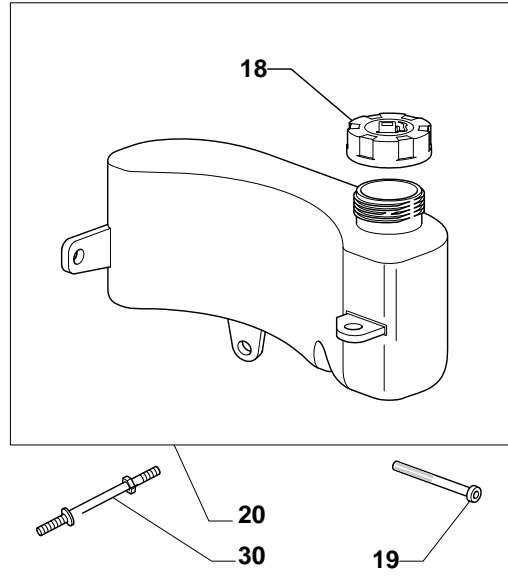

4810 R PD

Ass.Y Roller

Pos.	Part no.	Q.ty	Description	Remarks
1	12293200/0	2	Nut	
3	12583500/0	2	Grower	
4	12523070/0	2	Washer	
5	22735547/0	2	Sector, Height Adjustment	
6	81005082/0	2	Support, Wheel	
7	81003285/1	2	Lever, Height Adjustment	
8	22519811/0	2	Pin	
21	12735594/0	1	Screw	
22	22060210/0	1	R Protection	
23	12728680/0	1	Screw	
24	22109722/0	1	Cover	
25	22321505/0	1	Lever, Height Adjustment	
26	22399805/0	1	Knob	
28	12735121/0	2	Screw	
30	12154330/0	2	Nut	
31	22735551/0	1	Sector, Height Adjustment	
32	12521331/0	2	Washer	
33	12789000/0	2	Screw	
34	81005109/1	1	Roller Support	
35	22207325/0	2	Support	
36	22671650/0	1	Washer	
37	12735593/0	5	Screw	
38	22060211/0	1	L Protection	
39	12735592/0	2	Screw	
40	22033361/0	1	Axle, Roller	
41	19216036/0	2	Bearing	
42	22855000/0	2	Tractor Roller	
43	12620210/0	2	Pin	
44	81007401/0	1	Roller	

4810 R PD

Wheel and Hub Cap

Pos.	Part no.	Q.ty	Description	Remarks
1	22034508/0	4	Bush	
2	81007351/0	2	Wheel Ø 170	
3	12523060/0	2	Washer	
4	12155000/0	2	Nut	
5	22110392/0	2	Hub Cap	
6	12530150/0	4	Elastic Washer	

Blade

Pos.	Part no.	Q.ty	Description	Remarks
1	122465607/3	1	Hub With Pulley, Crankshaft Ø 22.2	
2	81004346/3	1	Blade Standard	
3	22160400/0	1	Dust Cover	
4	12523080/0	1	Washer	
5	12735698/0	1	Screw	
6	12139100/0	1	Feather, Crankshaft Ø 22.2	
7	12691800/0	1	Screw	
7	12793701/0	2	Screw	
8	12155000/0	1	Nut	
8	12293201/0	2	Nut	

4810 R PD

Grass-Catcher

Pos.	Part no.	Q.ty	Description	Remarks
1	381008021/2	1	Stone-Guard	
2	22450420/1	1	L Spring	
3	22517906/1	1	Pin	
4	22450410/1	1	R Spring	
5	12000930/0	1	Crown Fastener	
6	22486104/1	1	Grass-Box, Upper Part	
7	22608527/0	1	Stiffening Lower	
8	81002227/0	1	Box, Fabric	
9	12728680/0	2	Screw	
10	12523050/0	2	Washer	