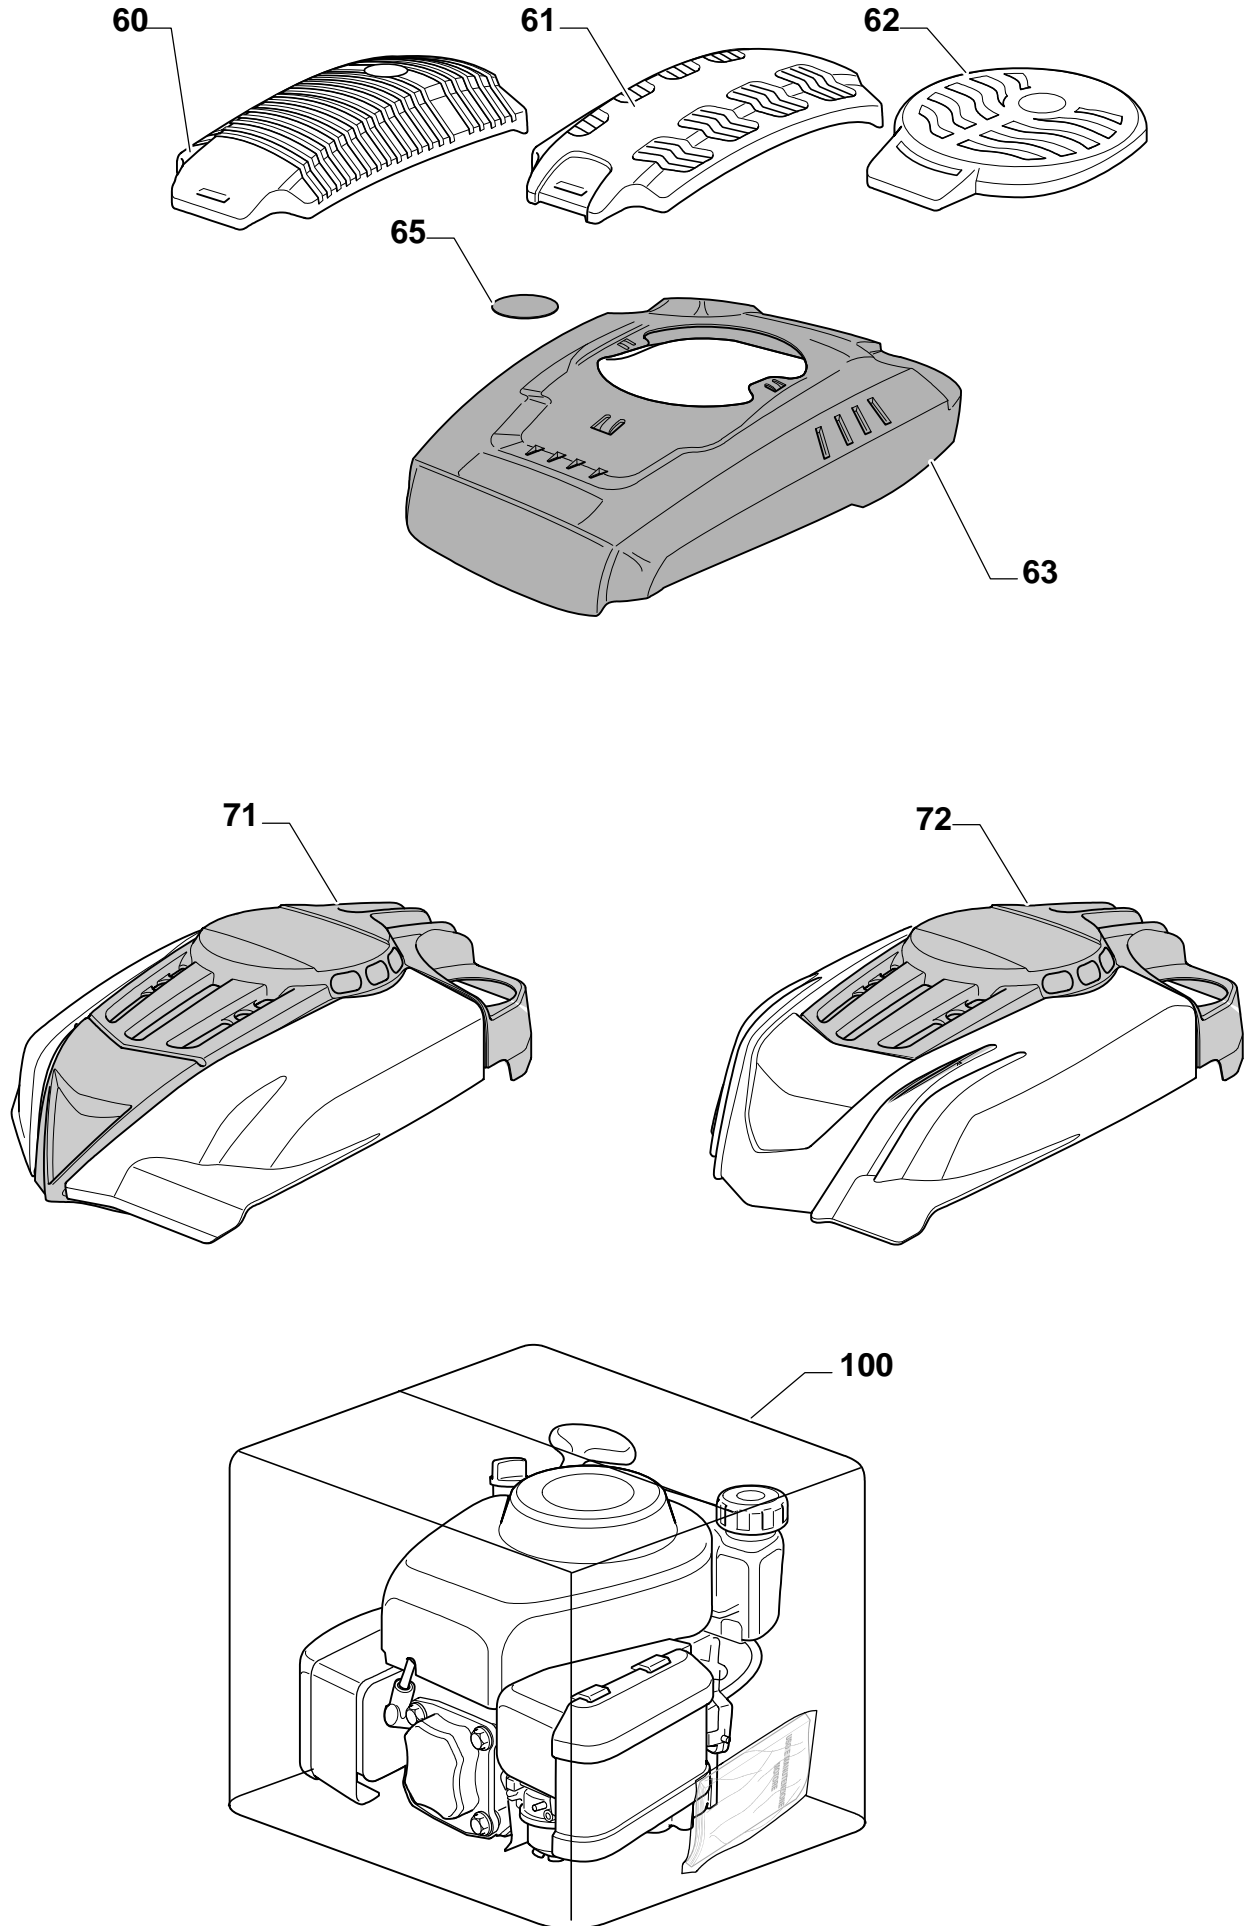

4810 R PD

Engine - GGP WBE0701

Pos.	Part no.	Q.ty	Description	Remarks
60	22055452/0	1	Cover Wm45	
61	22055450/0	1	Cover Rm45	
62	22055439/0	1	Cover Om45	
63	322055463/1	1	Cover	
71	381002068/0	1	Cover	
72	381002067/0	1	Cover	
100	118550408/0	1	Engine Assembled