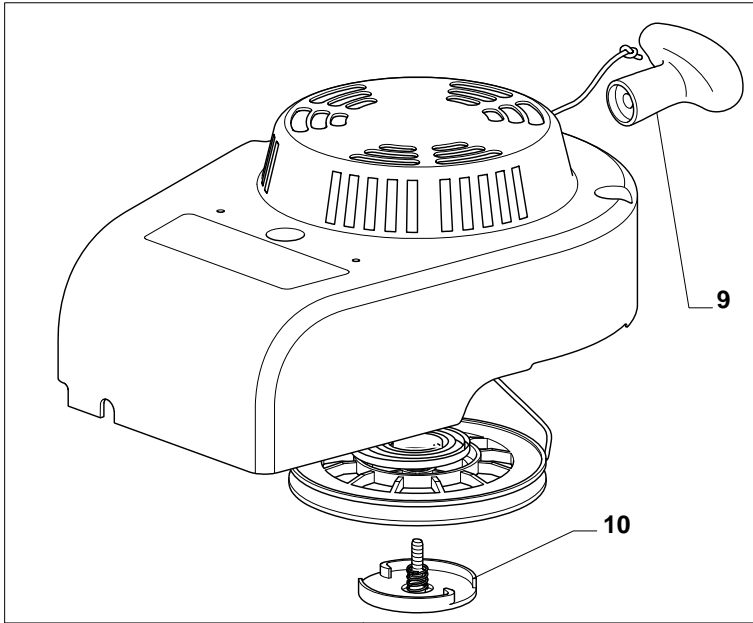

4810 R PD

Engine - GGP WBE0701

Pos.	Part no.	Q.ty	Description	Remarks
B	118550248/0	1	Gasket Carburettor Assy	
A	118550389/0	1	Kit Repair, Carburettor	
1	118550276/0	1	Starter Assy	
A1	118550388/0	1	Kit Repair, Carburettor	
2	118550336/0	1	Nut	
3	118550335/0	1	Starter Cup	
4	118550254/0	1	Flywheel Fan	
5	118550253/0	1	Flywheel Ass.Y	
6	118550301/0	1	Stud Bolt	
7	118550255/0	1	Elettronic Coil	
9	118550274/0	1	Starter Handle	
10	118550275/0	1	Starter Pawl Set	
11	118550258/1	1	Air Cleaner Assy	
12	118550378/0	1	Gasket Assy	
13	118550376/0	1	Flywheel Brake/Stop Switch Assy	
14	118550302/0	2	Stud Bolt	
15	118550340/0	1	Fuel Pipe	
16	118550259/0	1	Remote Control Assy	
17	118550298/0	2	Stud Bolt	
18	118550339/0	1	Fuel Cap	
19	118550314/0	1	Fuel Filter	
20	118550316/0	1	Tank	
21	118550257/0	1	Air Filter	
21A	118550396/0	1	Air Cleaner Cover	
22	118550337/0	1	Casing Clamp	
23	118550338/0	1	Screw	
24	118550397/0	1	Governor Link	
25	118550260/0	1	Spring	
26	118550266/0	1	Arm Governor Assy	
27	118550263/0	1	Spring	
28	118550264/0	1	Choke Control Rod	
29	118550251/0	1	Carburettor	
30	118550315/0	1	Stud Bolt