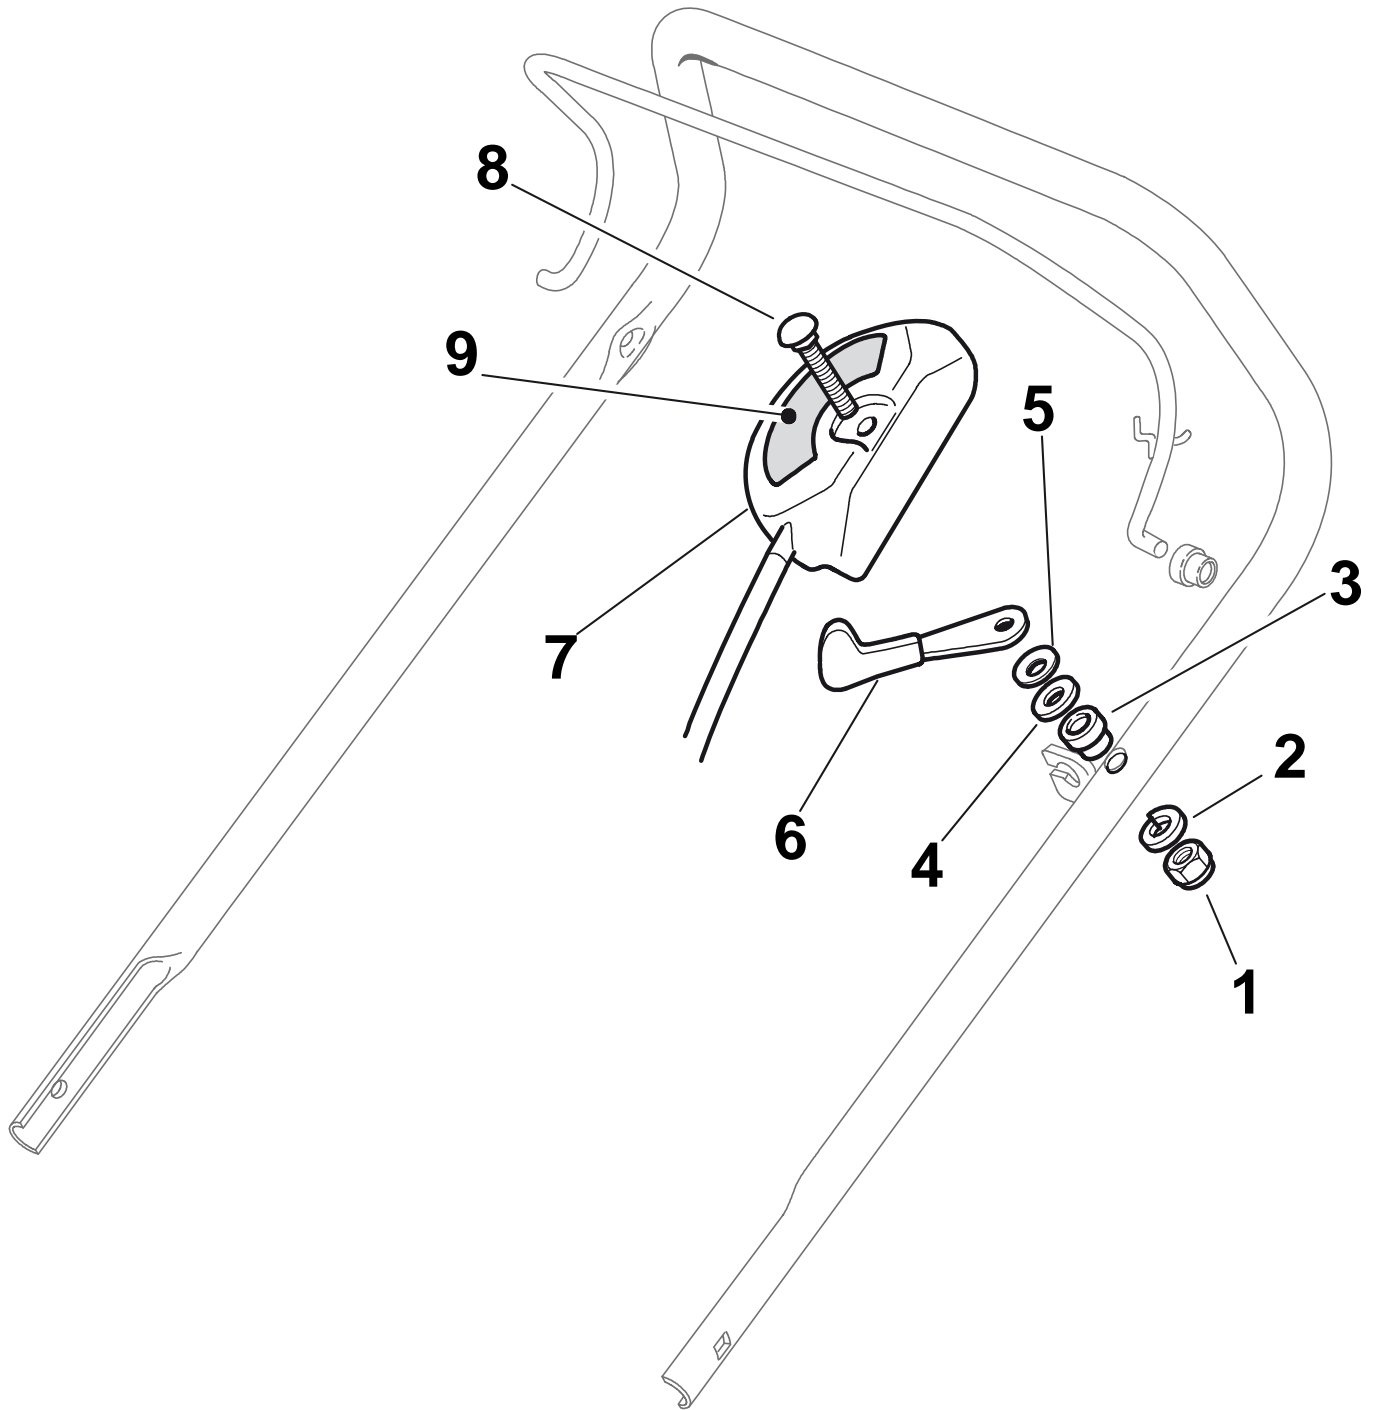

4810 R PD

Handle, Upper Part

Pos.	Part no.	Q.ty	Description	Remarks
6	22545154/0	2	Plate	
8	81002565/0	1	Deck Red	
15	12293202/0	4	Nut	
16	22399803/0	4	Knob	
17	22041955/0	4	Bush	
18	12793700/0	2	Screw	
19	12792610/0	2	Screw	
20	12155000/0	2	Nut	
25	12819125/0	2	Screw	
26	22680006/1	2	Washer	
27	22430309/0	1	Guide Spring	
28	12154330/0	1	Nut	
29	81008640/0	1	Outfit, Screws	
30	81006973/0	2	Handle, Lower Part	
31	81006981/0	1	Handle, Upper Part	
32	18566112/0	2	Cap	
33	81000757/0	1	Cable, Thread Engine Brake	
34	81003291/3	1	Lever, Engine Brake	
35	22041966/0	2	Bush	
38	22291050/0	1	Handgrip Black	
39	22041965/1	2	Bush	
40	81003288/1	1	Lever, Driving	

4810 R PD

Roller

Pos.	Part no.	Q.ty	Description	Remarks
1	12735593/0	2	Screw	
2	12523040/0	2	Washer	
3	15189003/0	1	Chain	
4	22120106/0	1	Ring Gear	
5	22120107/0	1	Ring Gear	
6	22170970/0	1	Spacer	
7	22672151/0	2	Washer	
8	21660100/0	2	Washer	
9	22038404/0	2	Brass	
10	22785126/0	2	Support	
11	19216035/0	2	Bearing	
12	12610095/0	2	Seeger	
13	22601904/0	1	Pulley	
14	35063800/0	1	Belt Z 27	
15	12645705/0	1	Pin	
16	81003077/0	1	Gear Box	
17	25430220/0	1	Spring	
18	12000957/0	1	Snap Ring	
19	81000668/0	1	Cable, Rear Drive	

4810 R PD

Wheel and Hub Cap

Pos.	Part no.	Q.ty	Description	Remarks
1	22034508/0	4	Bush	
2	81007351/0	2	Wheel Ø 170	
3	12523060/0	2	Washer	
4	12155000/0	2	Nut	
5	22110392/0	2	Hub Cap	
6	12530150/0	4	Elastic Washer	