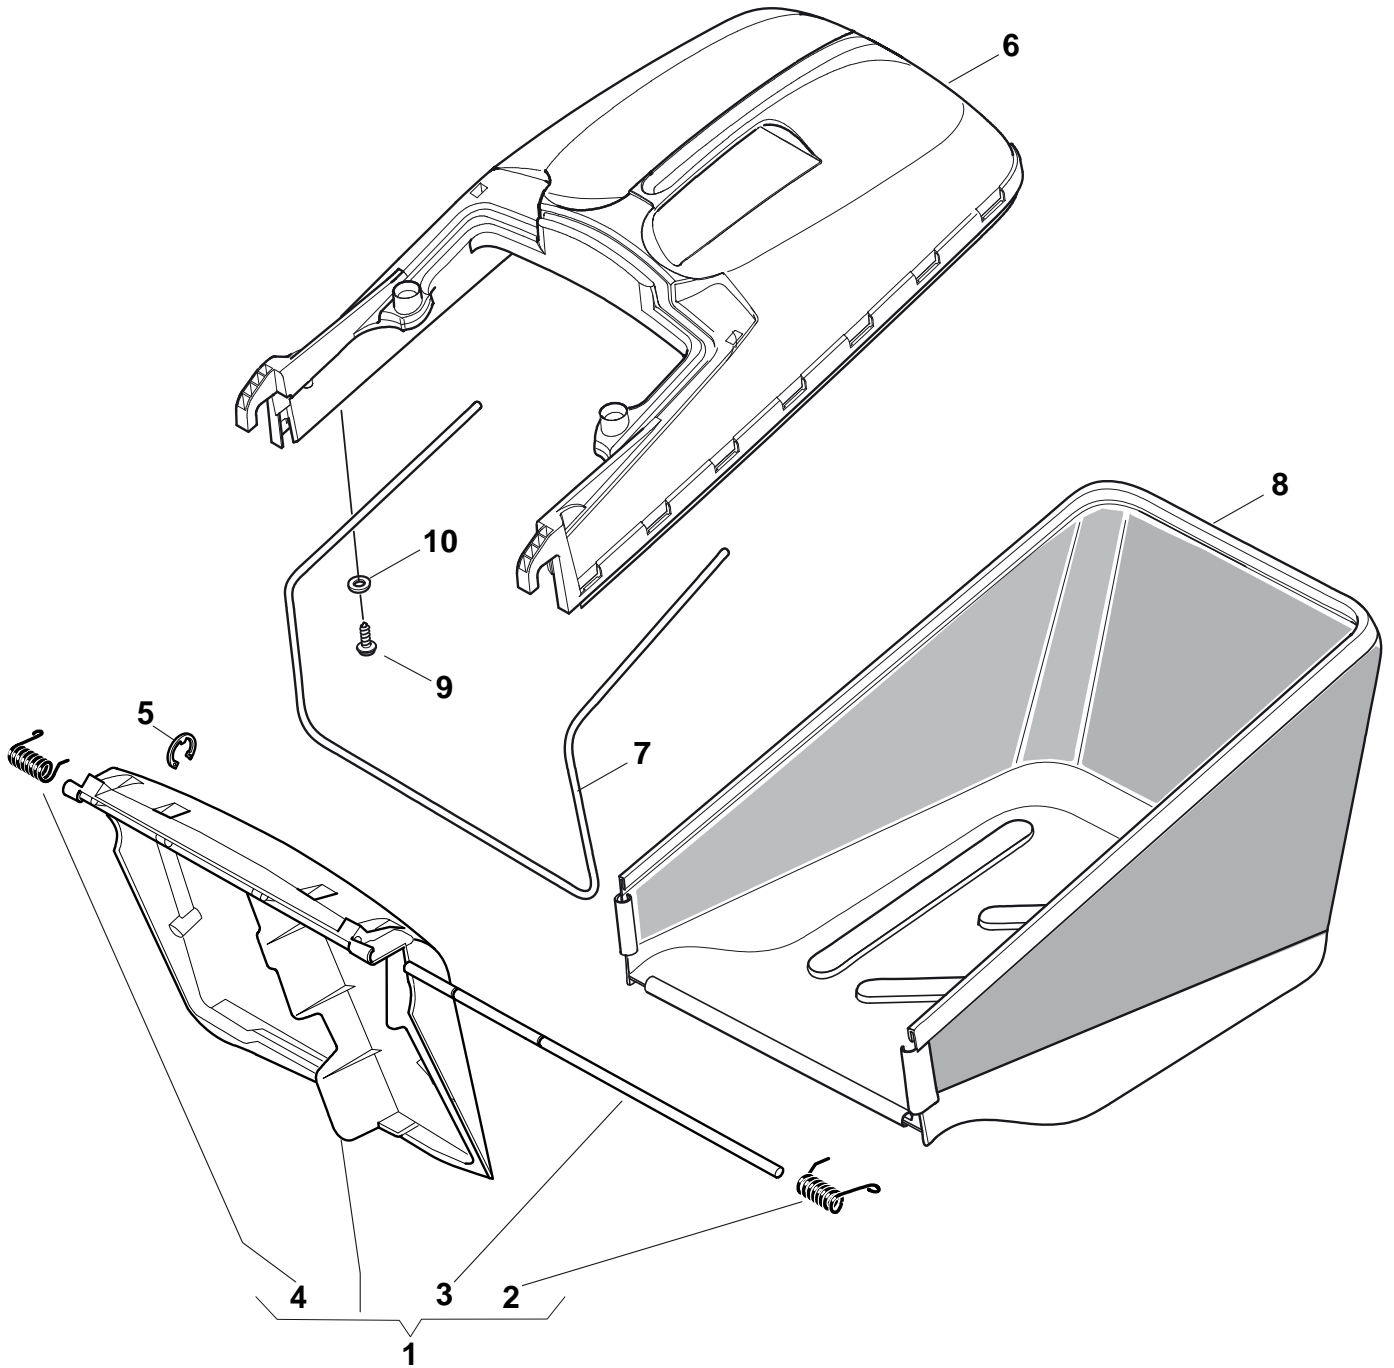

4810 R PD

Ass.Y Roller

Pos.	Part no.	Q.ty	Description	Remarks
1	12293200/0	2	Nut	
3	12583500/0	2	Grower	
4	12523070/0	2	Washer	
5	22735547/0	2	Sector, Height Adjustment	
6	81005082/0	2	Support, Wheel	
7	81003285/1	2	Lever, Height Adjustment	
8	22519811/0	2	Pin	
21	12735594/0	1	Screw	
22	22060210/0	1	R Protection	
23	12728680/0	1	Screw	
24	22109722/0	1	Cover	
25	22321505/0	1	Lever, Height Adjustment	
26	22399805/0	1	Knob	
28	12735121/0	2	Screw	
30	12154330/0	2	Nut	
31	22735551/0	1	Sector, Height Adjustment	
32	12521331/0	2	Washer	
33	12789000/0	2	Screw	
34	81005109/1	1	Roller Support	
35	22207325/0	2	Support	
36	22671650/0	1	Washer	
37	12735593/0	5	Screw	
38	22060211/0	1	L Protection	
39	12735592/0	2	Screw	
40	22033361/0	1	Axle, Roller	
41	19216036/0	2	Bearing	
42	22855000/0	2	Tractor Roller	
43	12620210/0	2	Pin	
44	81007401/0	1	Roller	

4810 R PD

Wheel and Hub Cap

Pos.	Part no.	Q.ty	Description	Remarks
1	22034508/0	4	Bush	
2	81007351/0	2	Wheel Ø 170	
3	12523060/0	2	Washer	
4	12155000/0	2	Nut	
5	22110392/0	2	Hub Cap	
6	12530150/0	4	Elastic Washer	

Blade

Pos.	Part no.	Q.ty	Description	Remarks
1	122465607/3	1	Hub With Pulley, Crankshaft Ø 22.2	
2	81004346/3	1	Blade Standard	
3	22160400/0	1	Dust Cover	
4	12523080/0	1	Washer	
5	12735698/0	1	Screw	
6	12139100/0	1	Feather, Crankshaft Ø 22.2	
7	12691800/0	1	Screw	
7	12793701/0	2	Screw	
8	12155000/0	1	Nut	
8	12293201/0	2	Nut	