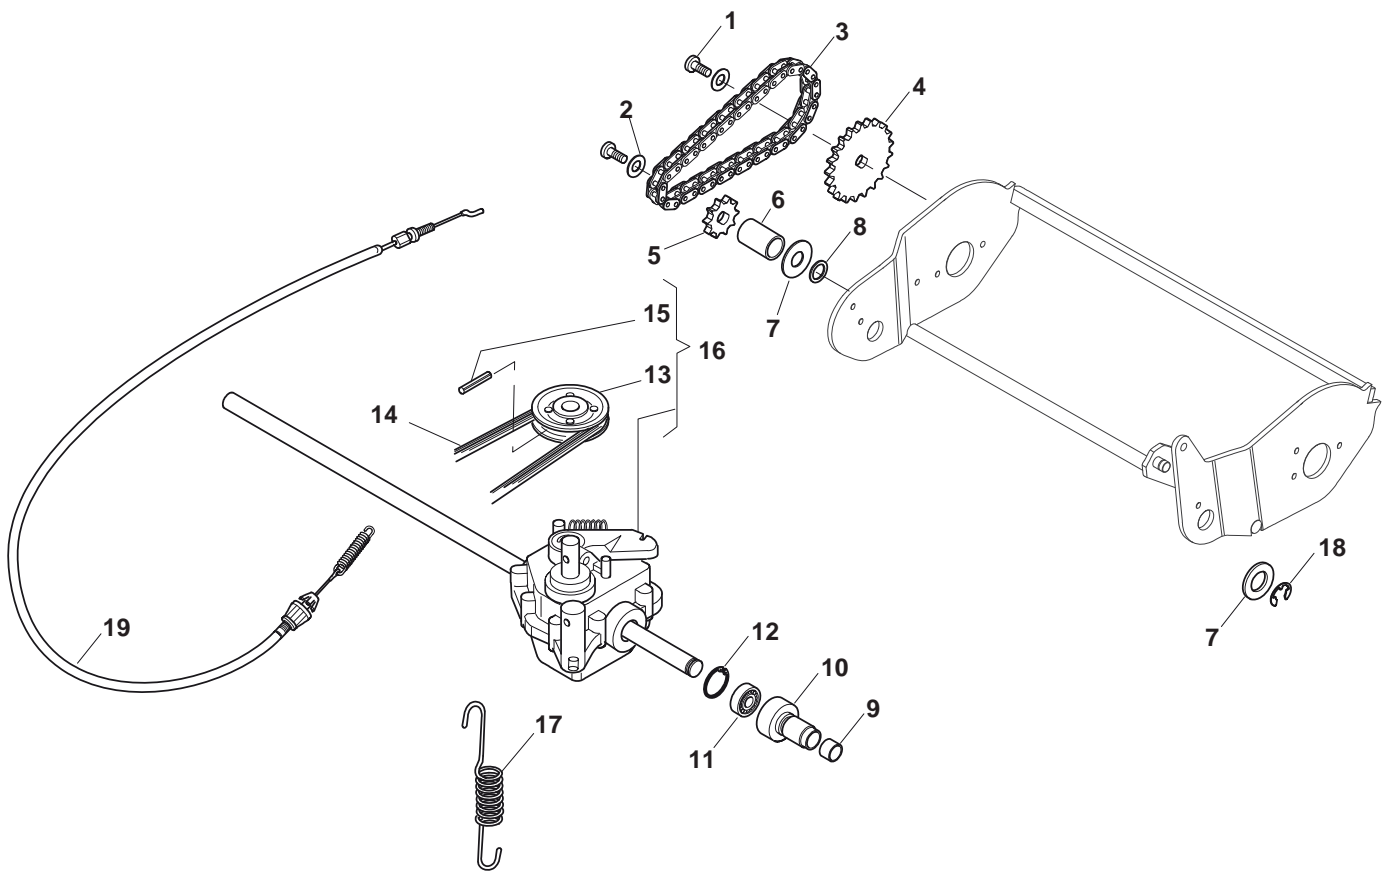

4810 R PD

Handle, Upper Part

Pos.	Part no.	Q.ty	Description	Remarks
6	22545154/0	2	Plate	
8	81002565/0	1	Deck Red	
15	12293202/0	4	Nut	
16	22399803/0	4	Knob	
17	22041955/0	4	Bush	
18	12793700/0	2	Screw	
19	12792610/0	2	Screw	
20	12155000/0	2	Nut	
25	12819125/0	2	Screw	
26	22680006/1	2	Washer	
27	22430309/0	1	Guide Spring	
28	12154330/0	1	Nut	
29	81008640/0	1	Outfit, Screws	
30	81006973/0	2	Handle, Lower Part	
31	81006981/0	1	Handle, Upper Part	
32	18566112/0	2	Cap	
33	81000757/0	1	Cable, Thread Engine Brake	
34	81003291/3	1	Lever, Engine Brake	
35	22041966/0	2	Bush	
38	22291050/0	1	Handgrip Black	
39	22041965/1	2	Bush	
40	81003288/1	1	Lever, Driving	

4810 R PD

Controls

Pos.	Part no.	Q.ty	Description	Remarks
1	12291000/0	1	Nut	
2	12581500/0	1	Grower	
3	22171005/0	1	Spacer	
4	12521360/0	1	Washer	
5	12508100/0	1	Spring Washer	
6	81007279/1	1	Lever, Throttle	
7	81007080/0	1	Throttle Cable	
8	12815000/0	1	Screw	
9	14356702/0	1	Label	

4810 R PD

Roller

Pos.	Part no.	Q.ty	Description	Remarks
1	12735593/0	2	Screw	
2	12523040/0	2	Washer	
3	15189003/0	1	Chain	
4	22120106/0	1	Ring Gear	
5	22120107/0	1	Ring Gear	
6	22170970/0	1	Spacer	
7	22672151/0	2	Washer	
8	21660100/0	2	Washer	
9	22038404/0	2	Brass	
10	22785126/0	2	Support	
11	19216035/0	2	Bearing	
12	12610095/0	2	Seeger	
13	22601904/0	1	Pulley	
14	35063800/0	1	Belt Z 27	
15	12645705/0	1	Pin	
16	81003077/0	1	Gear Box	
17	25430220/0	1	Spring	
18	12000957/0	1	Snap Ring	
19	81000668/0	1	Cable, Rear Drive	

4810 R PD

Wheel and Hub Cap

Pos.	Part no.	Q.ty	Description	Remarks
1	22034508/0	4	Bush	
2	81007351/0	2	Wheel Ø 170	
3	12523060/0	2	Washer	
4	12155000/0	2	Nut	
5	22110392/0	2	Hub Cap	
6	12530150/0	4	Elastic Washer	