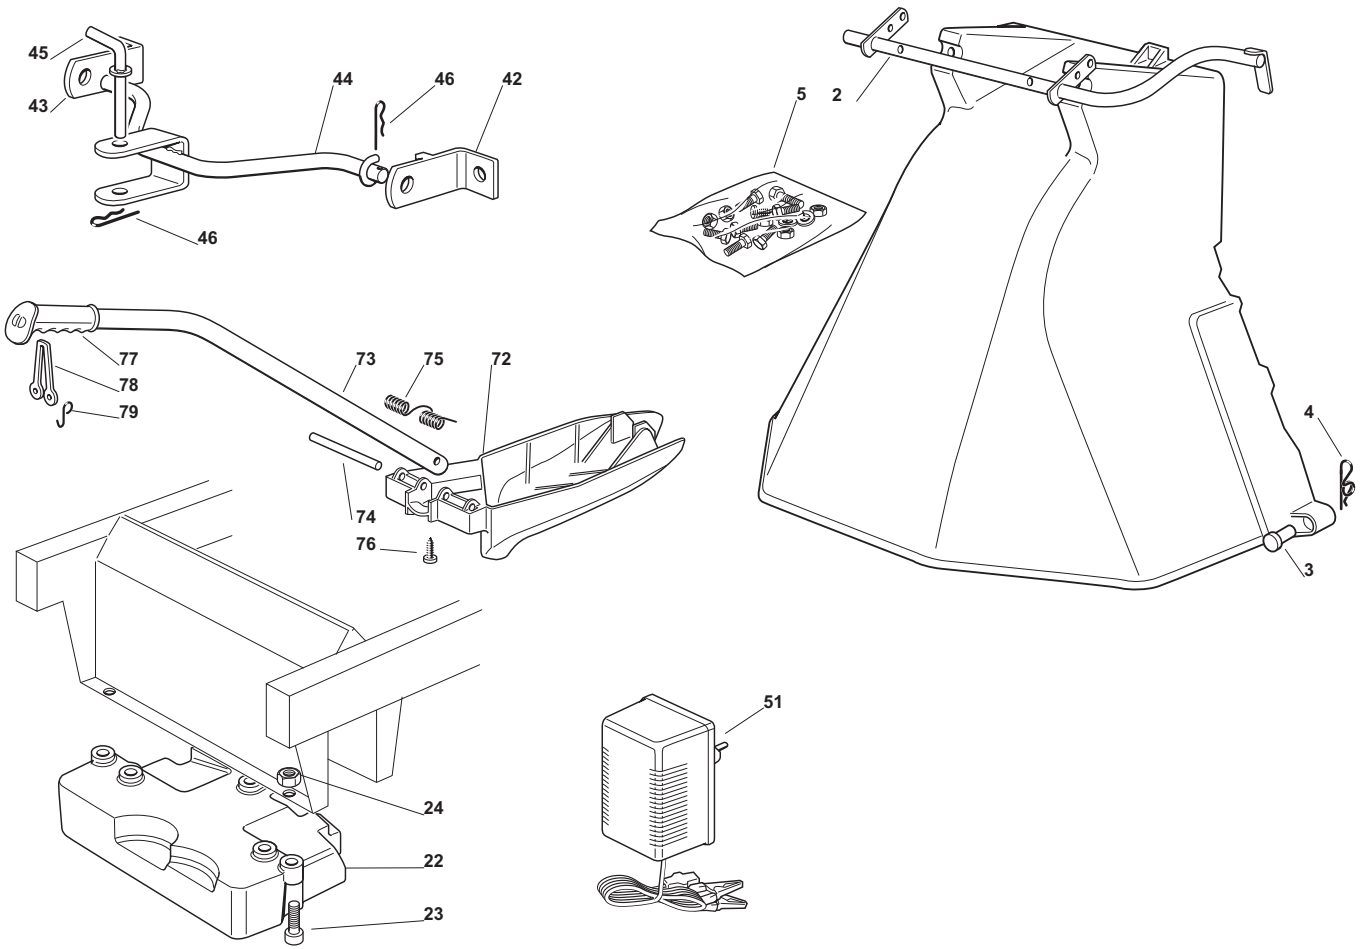

Optionals On Request							
POS	CODE	Q.TY	DESCRIZIONE	DESCRIPTION	DESCRIPTION	BESCHREIBUNG	NOTES
2	82869035/0	1	Tubo Di Aggancio	Support	Sopport	Halter	
3	25510022/0	2	Perno	Pin	Pivot	Bolzen	
4	24487998/0	2	Coppiglia	Cotter Pin	Goupille	Splint	
5	82180062/0	1	Dotazione Viteria	Screws Outfit	Ensemble Des Vis	Schraubenausrüstung	
22	25519997/1	1	Peso	Weight	Poids	Gewicht	
23	12760520/0	3	Vite	Screw	Vis	Schraube	
24	12155000/0	3	Dado	Nut	Ecrou	Mutter	
42	82735502/0	1	Staffa Supporto Traino Dx	Bracket Right Hitch Support	Etrier Support Trainage Droite	Buegel Halter Für Rechten Zug	
43	25774213/0	1	Staffa Supporto Traino Sx	Bracket Left Hitch Support	Etrier Support Trainage Gauche	Buegelhalter Für Linken Zug	
44	382033117/0	1	Barra	Rod	Barre	Stange	
45	25510021/1	1	Perno	Pin	Pivot	Bolzen	
46	24487999/0	2	Coppiglia	Cotter Pin	Goupille	Split	
51	182180090/0	1	Carica Batterie	Battery Charger	Chargeur De Batteries	Batterieladegerät	EU plug
51	182180091/0	1	Carica Batterie (U.K.)	Battery Charger (U.K.)	Chargeur De Batteries (U.K.)	Batterieladegerät (U.K.)	UK plug
72	325140097/0	1	Deflettore	Deflector	Deflecteur	Abweiser	
73	25394005/0	1	Manico	Handle	Guidon	Stiel	
74	25510077/0	1	Perno	Pin	Pivot	Bolzen	
75	25430245/0	1	Molla	Spring	Ressort	Feder	
76	12735405/0	1	Vite	Screw	Vis	Schraube	
77	25280000/1	1	Impugnatura	Handgrip	Branche	Griff	
78	25840011/1	1	Tirante In Gomma	Elastic Tie-Rod	Tirant Elastique	Elastische Zugstäbe	
79	25253004/0	2	Gancio	Hook	Crochet	Haken