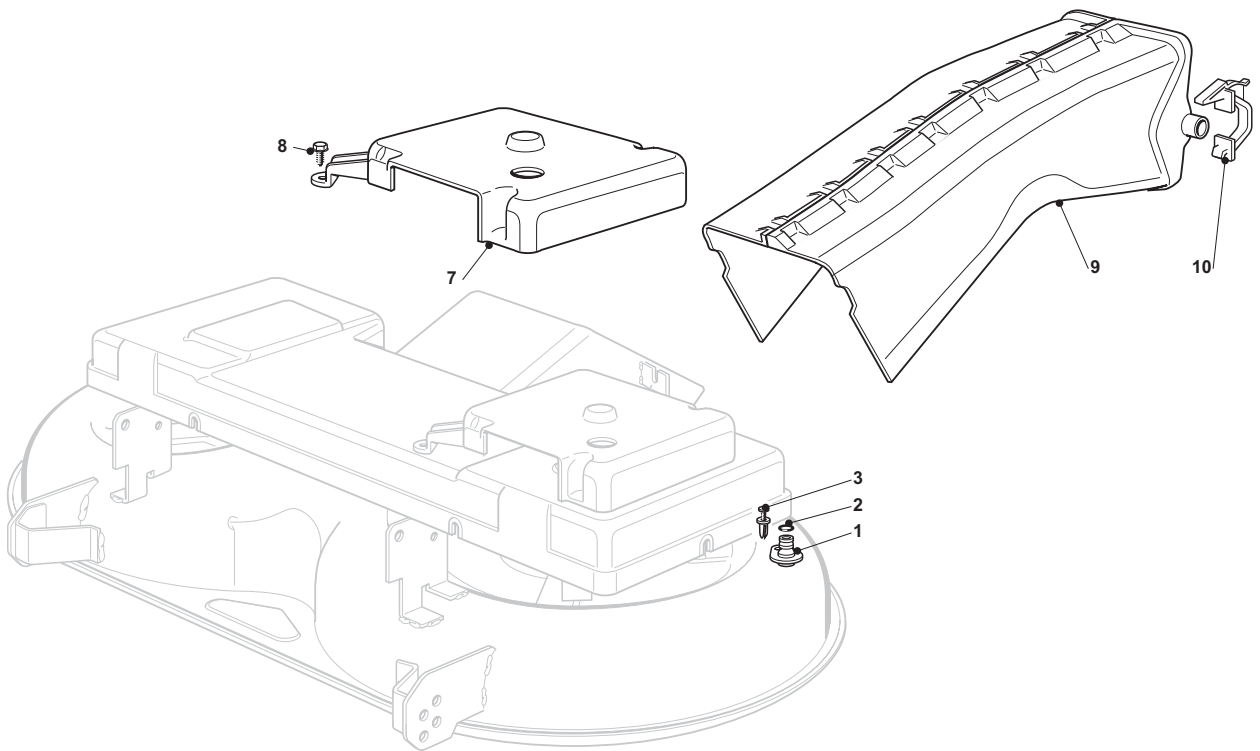

Guards And Conveyor							
POS	CODE	Q.TY	DESCRIZIONE	DESCRIPTION	DESCRIPTION	BESCHREIBUNG	NOTES
1	25033060/0	2	Attacco Tubo Acqua	Water Hose Connection	Raccord Tuyau D'Eau	Wasseranschluss	
2	19035000/0	2	Anello Or	O Ring	O Ring	O Ring	
3	12500030/0	2	Rivetto	Rivet	Rivet	Niet	
7	25600049/0	1	Protezione	Guard	Protection	Schutz	
8	12735403/0	3	Vite	Screw	Vis	Schraube	
9	382108021/0	1	Convogliatore	Conveyor	Convoyeur	Blechsatz	
10	25774373/0	2	Staffa	Clamp	Bride	Bride