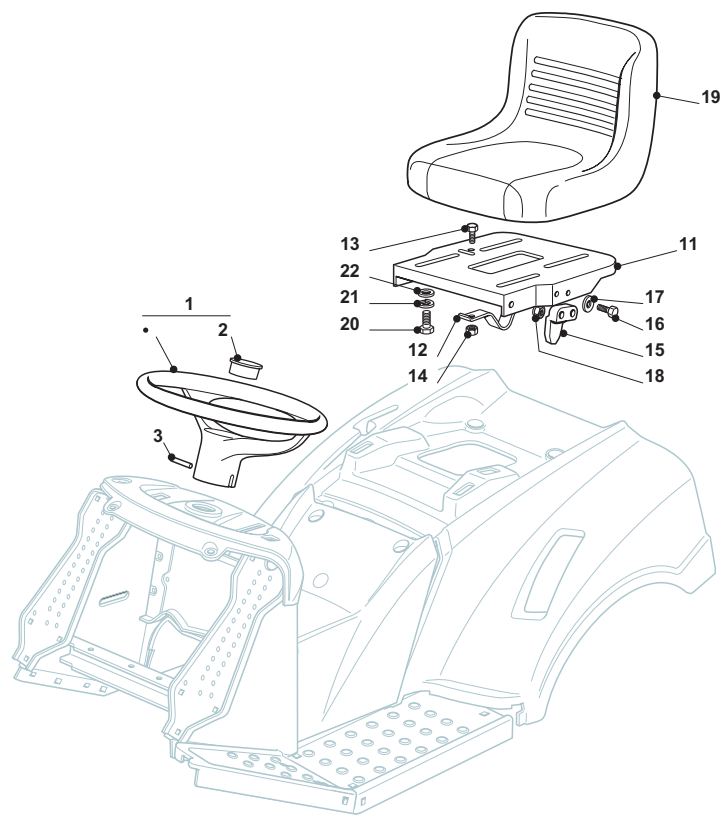

Seat & Steering Wheel							
POS	CODE	Q.TY	DESCRIZIONE	DESCRIPTION	DESCRIPTION	BESCHREIBUNG	NOTES
1	25961201/0	1	Volante	Steering Wheel	Volant	Lenkrad	
2	25120230/0	1	Tappo	Cap	Bouchon	Stopfen	
3	12620299/0	1	Spina	Pin	Goupille	Stift	
11	25547033/1	1	Piastra	Plate	Plaque	Platte	
12	25430223/2	1	Molla	Spring	Ressort	Feder	
13	12789000/0	1	Vite	Screw	Vis	Schraube	
14	12154330/0	1	Dado	Nut	Ecrou	Mutter	
15	27063021/1	1	Camma	Cam	Came	Nocken	
16	12789100/0	2	Vite	Screw	Vis	Schraube	
17	12523020/0	2	Rosetta	Washer	Rondelle	Scheibe	
18	12154330/0	2	Dado	Nut	Ecrou	Mutter	
19	125722471/0	1	Sedile	Seat	Siege	Sitz	
20	12793101/0	4	Vite	Screw	Vis	Schraube	
21	12583500/0	4	Grower	Grower	Grower	Grower	
22	12523060/0	4	Rondella	Washer	Rondelle	Scheibe