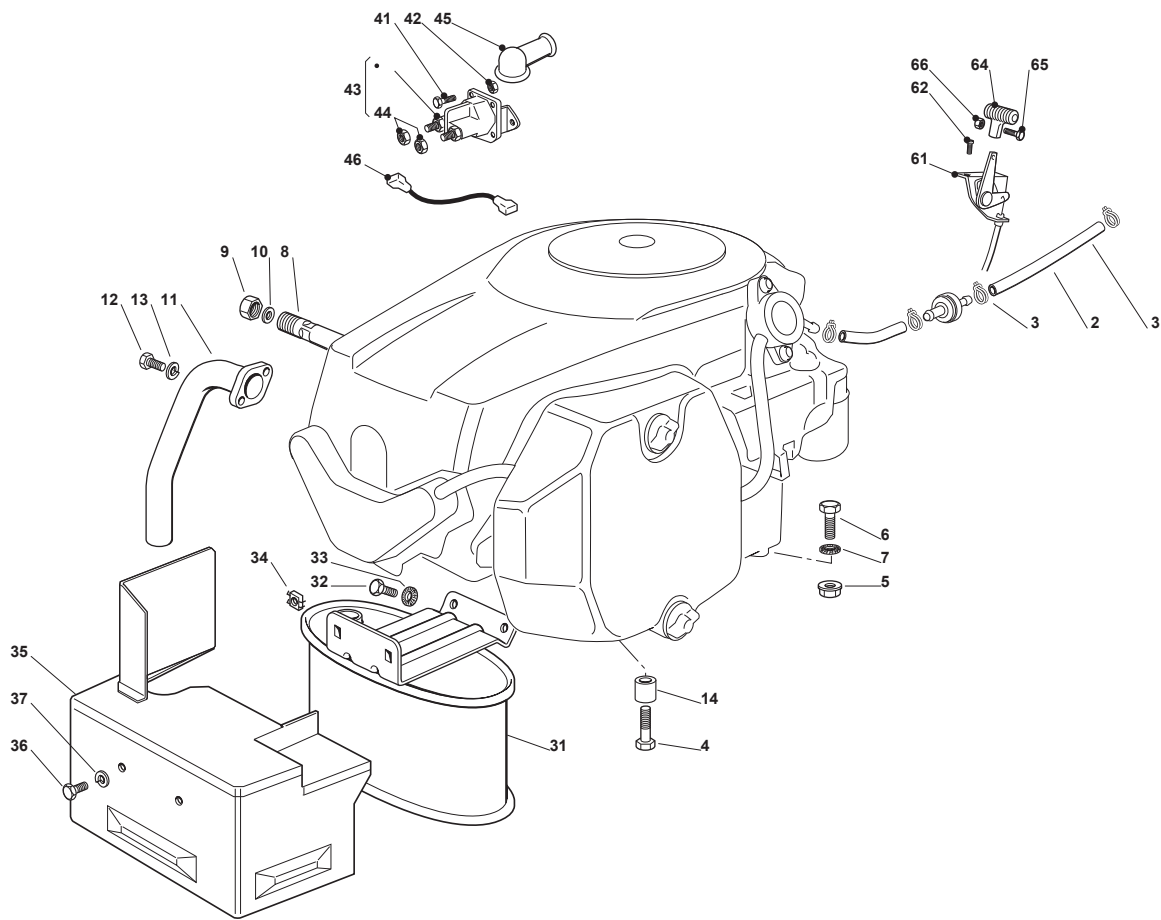

Fig.	Q.ty	Part No	Description	Notes
2	1	325869057/0	Fuel Tube   Connecting Tube	
3	2	118375051/1	Fair Led	
5	1	112735599/0	Screw	
6	1	112540260/0	Grower	
7	4	112691115/0	Screw	
8	4	112154210/0	Nut	
10	1	118737849/0	Plug	
11	1	118401001/1	Oil Seal	
12	1	118738221/0	Exhaust Tube Right	
13	1	118738222/0	Right Exhaust Connection	
31	1	182750003/0	Muffler Assy	
32	2	112793102/0	Screw	
33	2	112540260/0	Grower	
34	2	112360425/0	Nut	
35	1	382598005/2	Muffler Protection	
36	2	112792611/0	Screw	
37	2	112583500/0	Grower	
41	2	112815221/0	Screw	
42	2	122170950/0	Spacer	
43	2	112292102/0	Nut	
44	1	127430561/0	Spring	
45	1	133567000/0	Relay	
61	1	182000200/1	Throttle Cable	
62	2	125943012/0	Screw	
64	1	125394501/0	Knob	
65	1	112726388/0	Screw	
66	1	112290800/0	Nut	