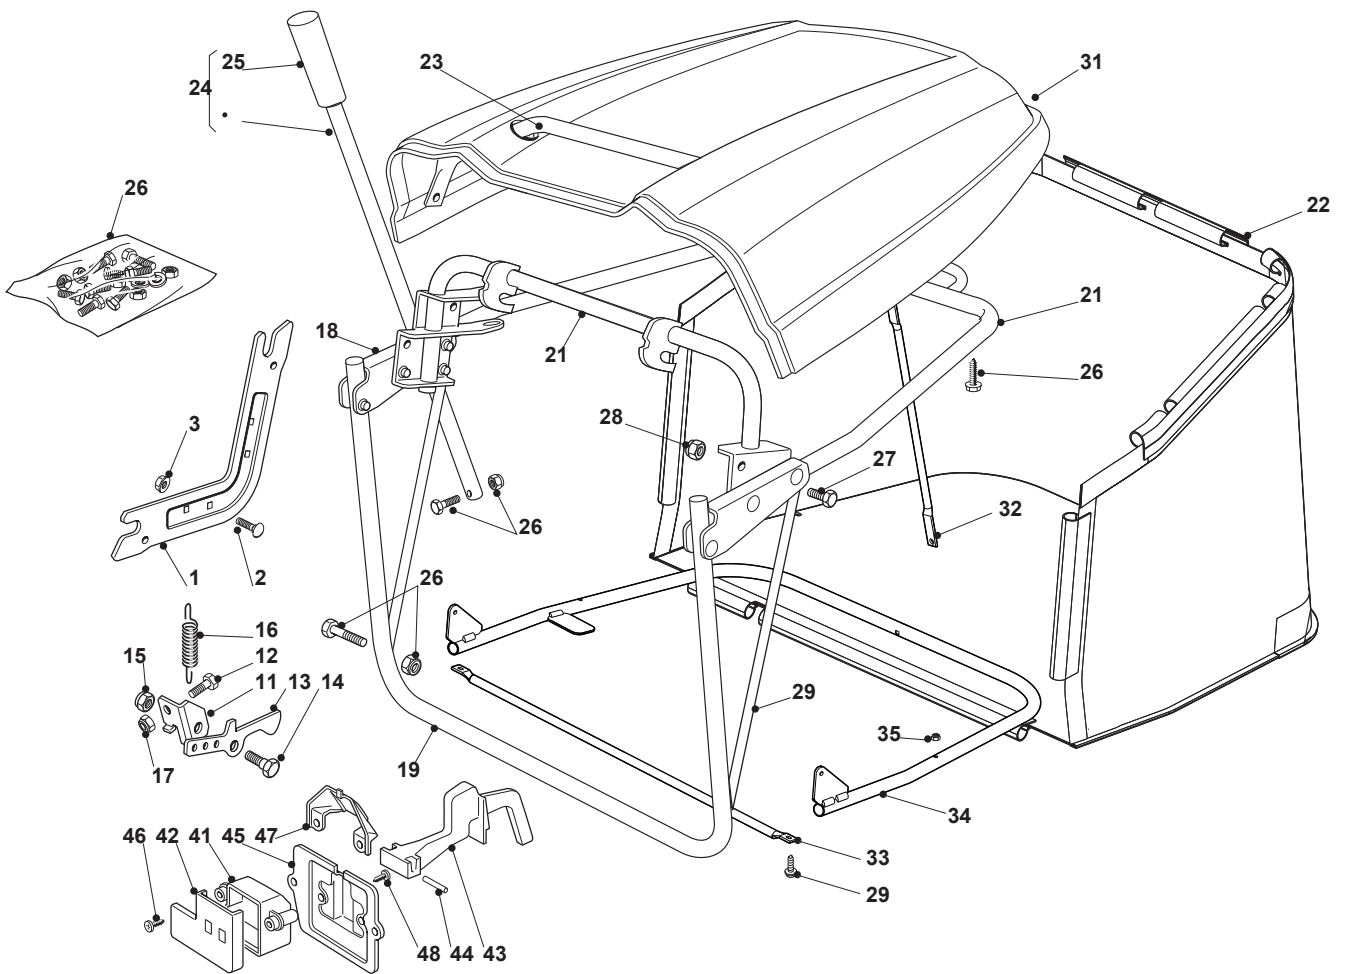

Fig.	Q.ty	Part No	Description	Notes
11	1	325755031/1	Bracket	
12	1	112789000/0	Screw	
13	1	325774315/1	Bracket	
14	1	125510080/1	Pin	
15	1	112292102/0	Nut	
16	1	122450432/0	Spring	
17	1	112154330/0	Nut	
18	1	382800109/0	Frame	
19	1	382800105/0	Frame   Grasscatcher Frame	
20	2	325650117/0	Stiffening	
21	1	382800107/0	Front Frame   Grasscatcher Upper Frame Ass.Y	
22	1	182105974/0	Grasscatcher	
23	1	382180120/0	Screw	
24	4	112729601/1	Screw	
25	2	112789210/0	Screw	
26	2	112540040/0	Washer	
31	1	382110273/1	Black Grass-Catcher Cover	
32	1	127394000/0	Handle	
33	2	112789020/0	Screw	
34	2	112523020/0	Washer	
35	2	112154330/0	Nut	
41	1	125600041/0	Grassc.Full Micro Protection Tcj-F	
42	1	125600042/0	Grasscatcher Micro Prot Cover	
43	1	125318124/0	Full Grassc. Microswtich Cover	
44	1	112400030/0	Pin	
45	1	325785272/0	Micro Protection	
46	1	112728510/0	Screw	
47	1	125600048/0	Micro Protection Cover	
48	2	112735110/0	Screw	