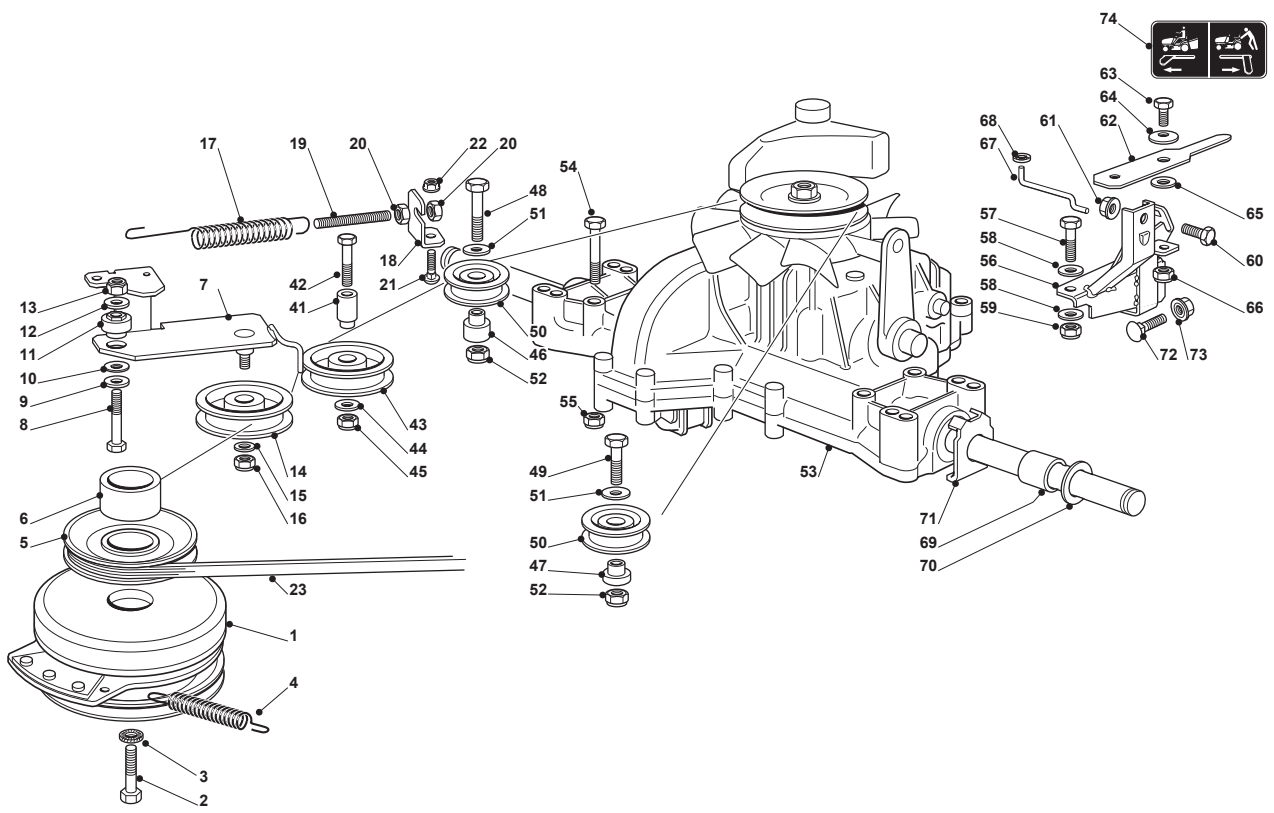

Fig.	Q.ty	Part No	Description	Notes
1	2	118375051/1	Fair Led	
2	1	325869057/0	Fuel Tube	
3	1	125598050/0	Oil Discharge Extension	
4	1	118401001/1	Oil Seal	
5	1	118737849/0	Plug	
6	1	118738256/0	Left Exhaust Connection	
7	1	118738257/0	Right Exhaust Connection	
8	3	112360425/0	Nut	
9	3	112793102/0	Screw	
10	2	112540260/0	Grower	
11	1	182750014/0	Muffler	
12	2	112280100/0	Nut	
13	1	382598065/0	Muffler Protection	
14	2	112792611/0	Screw	
15	2	112583500/0	Grower	
16	4	112540070/0	Washer	
17	4	112735821/0	Screw	
18	1	112792611/0	Screw	
19	1	112521350/0	Washer	
20	1	125430252/0	Spring	
21	3	112540260/0	Grower	
22	3	112793102/0	Screw	
23	1	112540260/0	Grower	
24	1	182000201/2	Accelerator	
25	2	125943012/0	Screw	
26	1	325592000/0	Knob	
27	1	112726388/0	Screw	
28	1	112290800/0	Nut	

Fig.	Q.ty	Part No	Description	Notes
1	2	118375051/1	Fair Led	
2	1	325869057/0	Fuel Tube   Connecting Tube	
3	1	125598060/0		
4	1	118401001/1	Oil Seal	
5	1	118737849/0	Plug	
6	1	118738256/0	Left Exhaust Connection	
7	1	118738257/0	Right Exhaust Connection	
8	3	112360425/0	Nut	
9	3	112793102/0	Screw	
10	2	112540260/0	Grower	
11	1	182750003/0	Muffler Assy	
12	2	112280100/0	Nut	
13	1	382598065/0	Muffler Protection	
14	2	112792611/0	Screw	
15	2	112583500/0	Grower	
16	4	112540070/0	Washer	
17	4	112735821/0	Screw	
18	1	112792611/0	Screw	
19	1	112521350/0	Washer	
20	1	125430252/0	Spring	
21	3	112540260/0	Grower	
22	3	112793102/0	Screw	
23	1	112540260/0	Grower	
24	1	182000201/2	Accelerator	
25	2	125943012/0	Screw	
26	1	325592000/0	Knob	
27	1	112726388/0	Screw	
28	1	112290800/0	Nut	