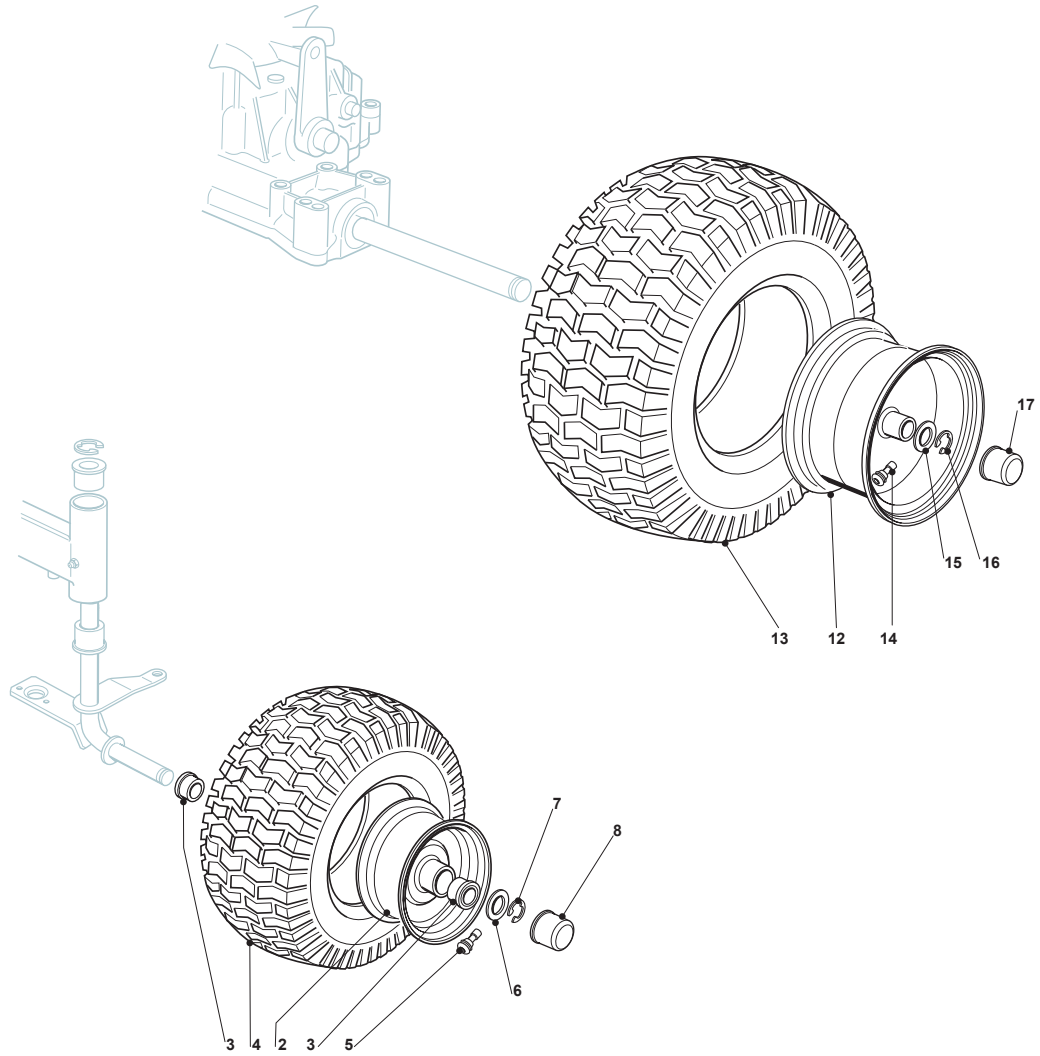

Fig.	Q.ty	Part No	Description	Notes
1	1	125961212/0	Steering Wheel	Grey
1	1	125961216/0	Steering Wheel	Black
1	1	125961209/0	Steering Wheel	Black
1	1	125961201/0	Steering Wheel	Black
2	1	325580500/0	Cap	Black
2	1	325580501/0	Cap	Grey
3	1	325961222/1	Steering wheel	
4	1	325580508/0	Steering Plate Cover	
5	1	112620299/0	Elastic Pin	
6	1	125722470/0	Seat	
7	1	125722463/0	Seat	
8	1	125722453/1	Seat	
9	1	125722471/0	Seat	
10	1	125722456/0	Seat	
11	1	125722478/1	Seat	
12	1	125430285/0	Spring	
13	1	112789000/0	Screw	
14	1	112154330/0	Nut	
15	1	327063021/1	Cam	
16	2	112789100/0	Screw	
17	2	112523020/0	Washer	
18	2	112154330/0	Nut	
19	1	325547033/2	Seat Plate	
20	4	112793101/0	Screw	
21	4	112583500/0	Grower	
22	4	112523060/0	Washer	
23	2	112789000/0	Screw	
24	6	112604896/0	Crown Fastener	
25	1	125430285/0	Spring	
26	3	122517866/0	Pin	
27	1	325774575/0	Fulcrum Clamp	
28	1	112735661/0	Screw	
29	1	325318327/0	Lever	