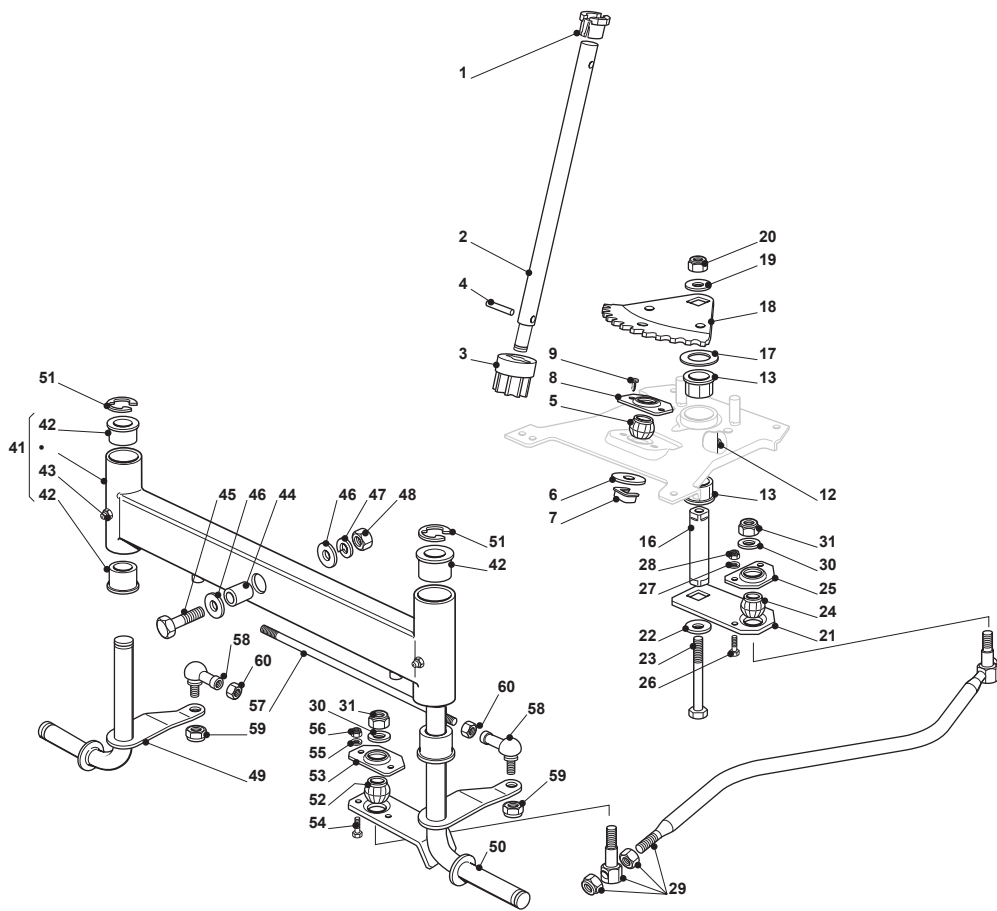

Fig.	Q.ty	Part No	Description	Notes
1	1	325038004/0	Bushing	
2	1	125520006/1	Steering Column	
3	1	127570050/0	Pinion	
4	1	112622650/0	Dowel pin	
5	1	325743000/0	Joint	
6	1	112521370/0	Washer	
7	1	112436030/0	Plate	
8	1	325785213/1	Support	
9	2	112729601/1	Screw	
12	1	112379511/0	Grease Dispenser	
13	2	325040624/0	Bushing	
16	1	125510092/0	Pin	
17	1	125670019/0	Washer	
18	1	325735513/0	Steering Sector	
19	1	112523080/0	Washer	
20	1	112155020/0	Nut	
21	1	325318205/0	Lever	
22	1	112523080/0	Washer	
23	1	112794985/0	Screw	
24	1	325743000/0	Joint	
25	1	325785213/1	Support	
26	2	112791213/1	Screw	
27	2	112521330/0	Washer	
28	2	112154510/0	Nut	
29	1	382000538/1	Steering Rod	
30	2	112523070/0	Washer	
31	2	112155010/0	Nut	
41	1	382034021/1	Equalizer With Bush And Lubricator	
42	4	325040622/0	Bushing	
43	2	112379511/0	Grease Dispenser	
44	1	125160016/0	Spacer	
45	1	112692695/0	Screw	
46	2	112523100/0	Washer	
47	1	112587100/0	Grower	
48	1	112295300/0	Nut	
49	1	382230363/0	Right Stub Axle	
50	1	382230365/0	Left Stub Axle	
51	2	112001000/0	Benzing Ring	
52	1	325743000/0	Joint	
53	1	325785213/1	Support	
54	2	112791213/1	Screw	
55	2	112521330/0	Washer	
56	2	112154510/0	Nut	
57	1	125840022/0	Tie Rod	
58	2	125510096/0	Pin	
59	2	112295200/0	Nut	
60	2	112156602/0	Nut	
61	2	112000956/0	Benzing Ring	