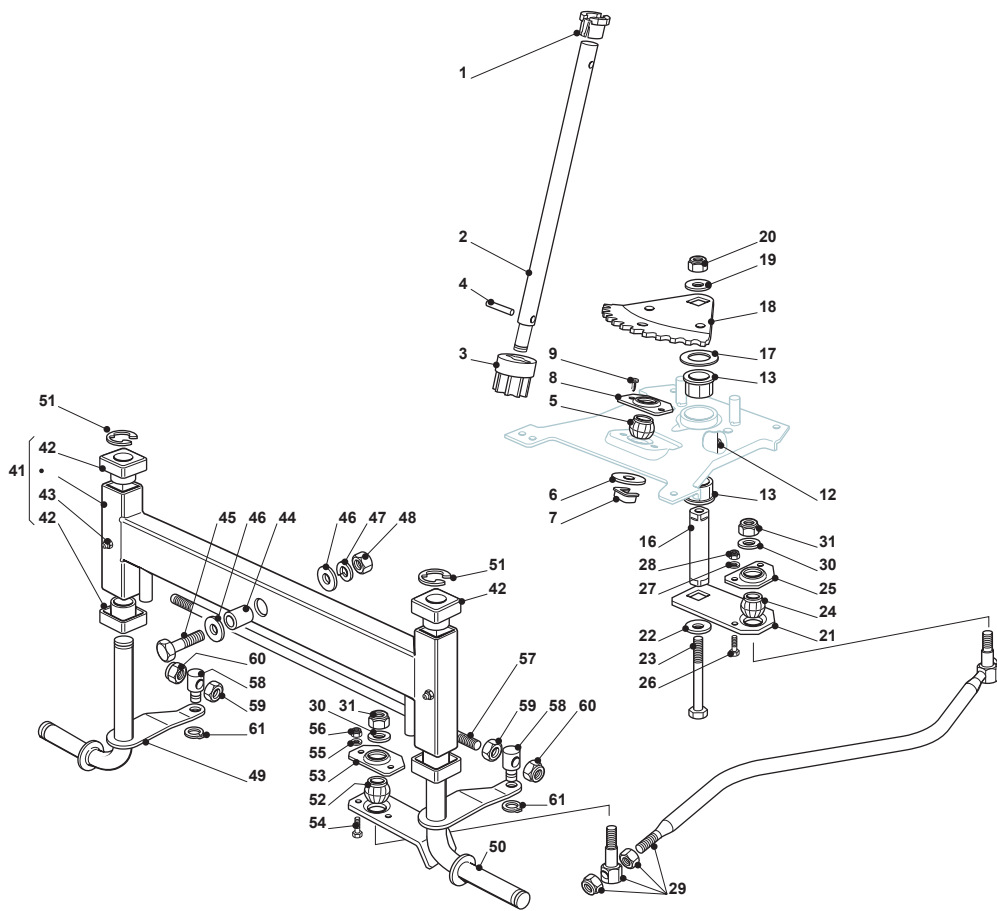

Fig.	Q.ty	Part No	Description	Notes
84	4	112293201/0	Nut	
88	1	382510079/0	Left Footboard Support	
89	1	382510077/0	Right Footboard Support	
94	4	112815200/0	Screw	
95	4	112292102/0	Nut	

Fig.	Q.ty	Part No	Description	Notes
1	1	182076832/0	Engine Hood Yellow	Yellow
1	1	382076817/2	Engine Hood Red	Red
1	1	382076952/0	Engine Hood Black	Black
2	1	125547104/0	Plate Yellow	Yellow
2	1	325076897/0	Black Injection Plate	Black
2	1	325547016/2	Red Injection Plate	Red
3	1	125485001/0	Lights Parabola	
4	1	125410865/0	Grill	
5	2	125430215/1	Coupling Spring	
6	2	112728450/0	Screw	
7	1	325108028/0	Conveyor	
8	3	112728686/0	Screw	
19	1	325605003/0	Button	
20	1	325256250/0	Screwed Ring	
21	2	125510039/0	Pin	
22	2	112436050/0	Plate	
23	1	325547089/1	Right Plate	
24	1	325547091/1	Left Plate	
25	4	112731580/0	Screw	
26	1	382869031/0	Muffler Protection	
28	4	112734995/0	Screw	
31	1	325599008/0	Dashboard, Right Profile	
32	1	325599009/0	Left Dashboard Support	
33	4	112815221/0	Screw	
34	4	112521330/0	Washer	
35	4	112154510/0	Nut	
36	1	325120246/0	Dashboard	
37	2	112728440/0	Screw	
38	2	112735402/0	Screw	
39	2	125260000/0	Grommet	
40	1	325600074/0	Card Protection	
41	2	112735402/0	Screw	
42	1	325547181/0	Plate	
91	1	325110363/0	Cover, Red	Red
91	1	325110365/0	Central Cover, Yellow	Yellow
91	1	325110393/0	Central Cover, Black	Black
93	2	125580020/0	Belt Guide Peg	
94	1	325110322/0	Red Wheels Cover	Red
94	1	325110323/0	Yellow Wheels Cover	Yellow
94	1	325110392/0	Black Wheels Cover	Black
95	4	112735402/0	Screw	
96	2	112735402/0	Screw	
97	2	325755041/0	Bracket	
98	4	112728686/0	Screw	
99	2	112735110/0	Screw	