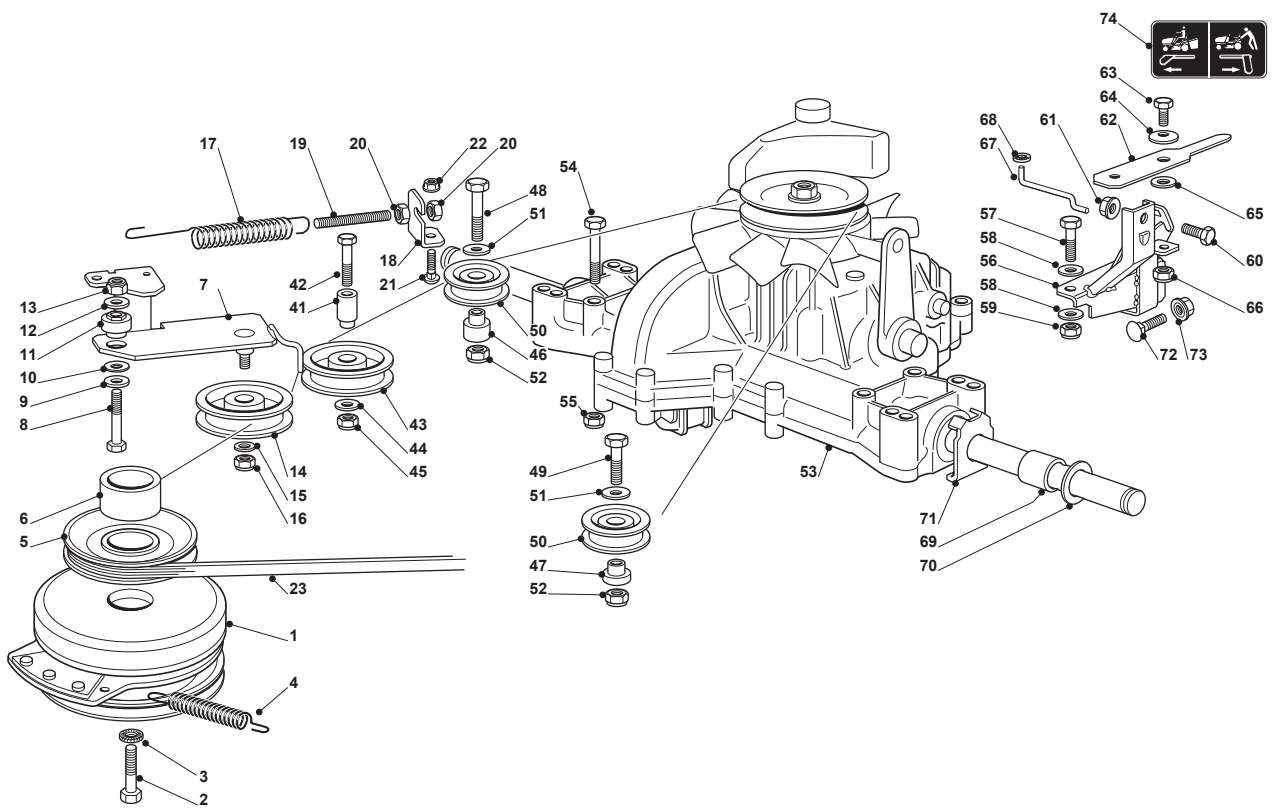

Fig.	Q.ty	Part No	Description	Notes
69	2	125160031/0	Spacer	
70	4	112521410/0	Washer	
71	2	325670025/0	Washer	
72	1	112792611/0	Screw	
73	1	112293201/0	Nut	
74	1	114361451/0	Label