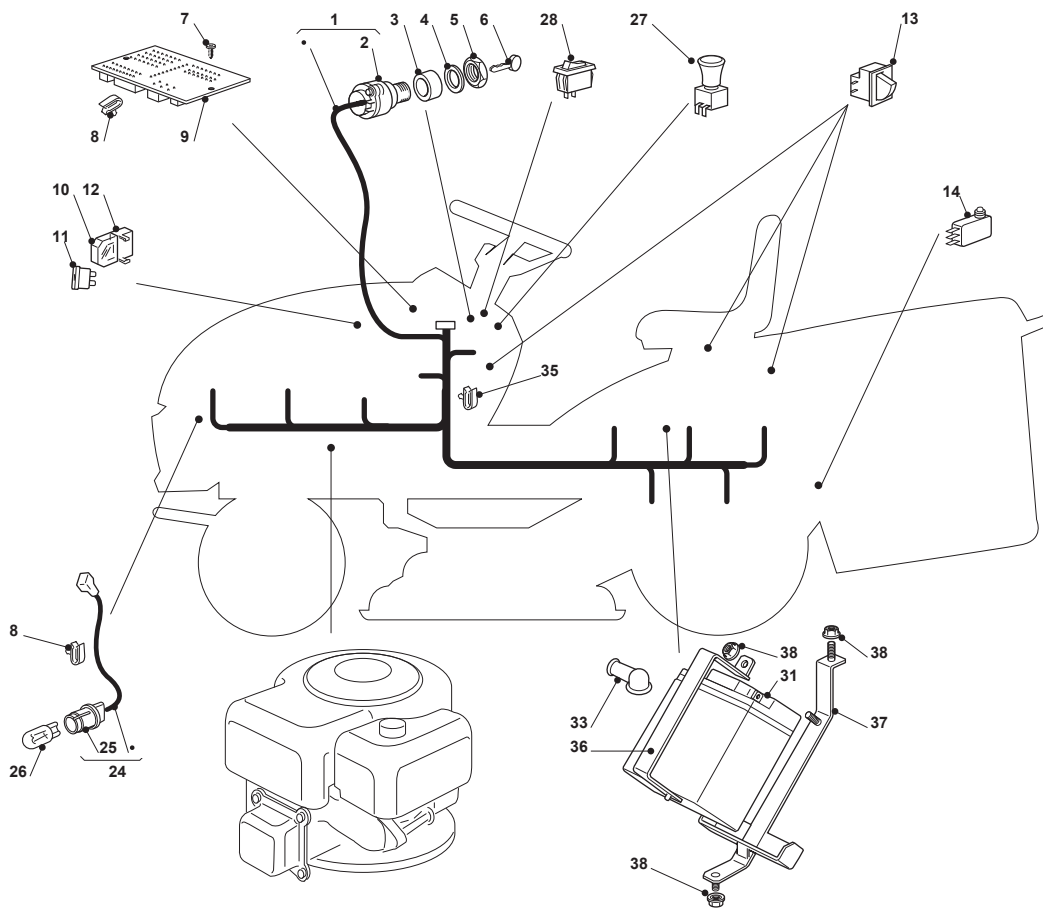

Fig.	Q.ty	Part No	Description	Notes
1	2	325785275/0	Support	
2	4	112818690/0	Screw	
3	4	112293201/0	Nut	
11	1	325755031/1	Bracket	
12	1	112789000/0	Screw	
13	1	325774315/1	Bracket	
14	1	125510080/1	Pin	
15	1	112292102/0	Nut	
16	1	122450432/0	Spring	
17	1	112154330/0	Nut	
18	2	382774251/0	Bracket	
19	1	382800099/0	Grasscatcher Frame	
20	1	382800103/0	Grasscatcher Frame	
21	1	382800101/1	Front Frame	
22	1	182105921/0	Grasscatcher	
23	1	382394003/0	Front Handle	
24	1	382869023/0	Rod	
25	1	125394508/0	Knob	
26	1	382180138/0	Screw Outfit	
27	4	112815240/0	Screw	
28	8	112154510/0	Nut	
29	2	325650115/0	Stiffening	
31	1	325110319/0	Yellow Grass-Catcher Cover	Yellow
31	1	325110320/0	Red Grass-Catcher Cover	Red
31	1	325110342/0	Grey Grass-Catcher Cover	Grey
31	1	325110413/0	Black Grass-Catcher Cover	Black
31	1	325110421/0	White Grass-Catcher Cover	White
32	1	325033049/1	Reinforcement Rod	
33	1	382650043/0	Lower Stiffening	
34	1	382800173/0	Frame	
35	4	112815220/0	Screw	
36	9	112154510/0	Nut	
41	1	125600041/0	Grassc.Full Micro Protection Tcj-F	
42	1	125600042/0	Grasscatcher Micro Prot Cover	
43	1	125318124/0	Full Grassc. Microswtich Cover	
44	1	112400030/0	Pin	
45	1	325785272/0	Micro Protection	
46	1	112728510/0	Screw	
47	1	125600048/0	Micro Protection Cover	
48	2	112735110/0	Screw	