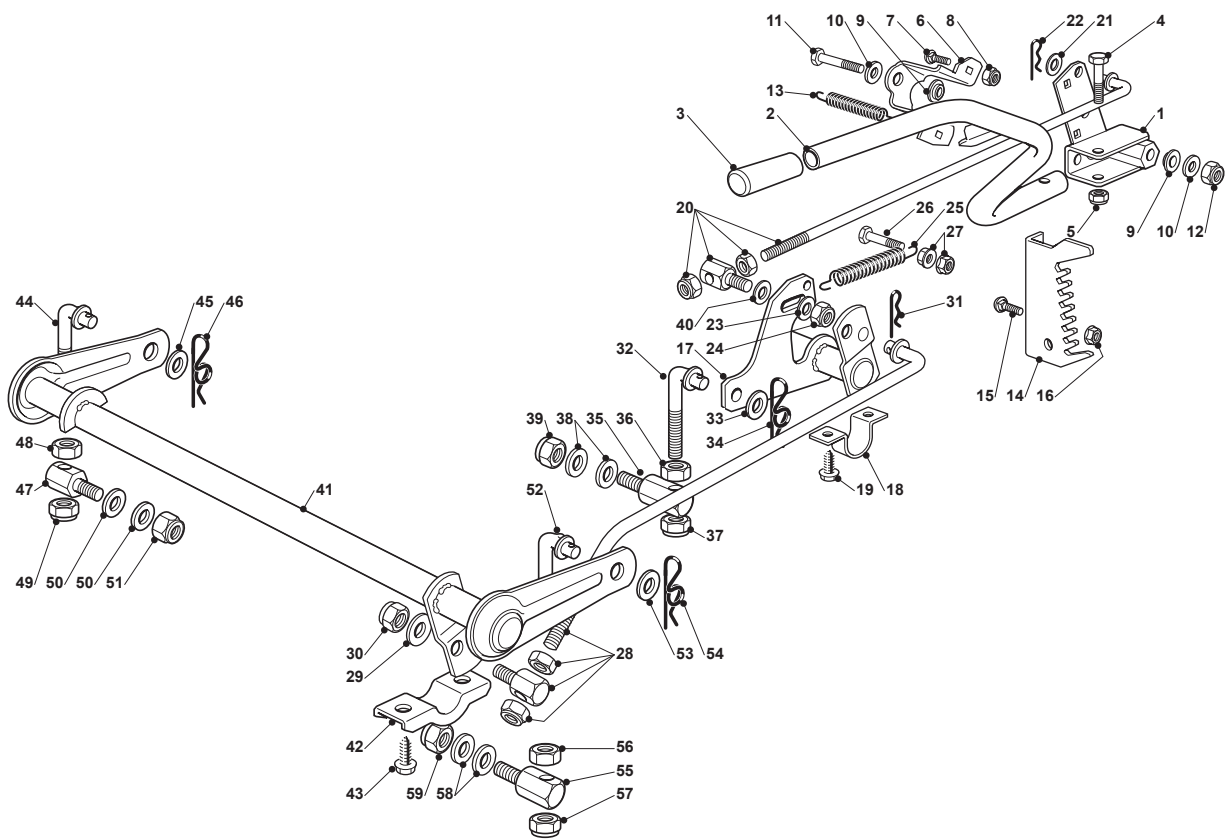

# NJR 92 HYDRO

Ride-on 90-92 cm Transmission Hydrogear

Issue 11 - 2016

Fig.	Q.ty	Part No	Description	Notes
23	1	135062019/0	Belt	

Fig.	Q.ty	Part No	Description	Notes
1	1	382774249/0	Clamp	
2	1	382318219/1	Lever	
3	1	125394508/0	Knob	
4	1	112674700/0	Screw	
5	1	112154510/0	Nut	
6	1	325650113/0	Plate	
7	2	112818690/0	Screw	
8	2	112155000/0	Nut	
9	2	122041980/0	Bushing	
10	2	112523060/0	Washer	
11	1	112691600/0	Screw	
12	1	112155000/0	Nut	
13	1	125430259/0	Spring	
14	1	325735511/0	Sector	
15	2	112818690/0	Screw	
16	2	112293201/0	Nut	
17	1	382000387/0	Axle	
18	2	325547041/1	Plate	
19	4	112731580/0	Screw	
20	1	382000618/0	Rod	
21	1	325670011/0	Antifriction Washer	
22	1	124487997/0	Cotter Pin	
23	1	112523040/0	Washer	
24	1	112154210/0	Nut	
25	1	122446402/0	Spring	
26	1	112792410/0	Screw	
27	2	112292102/0	Nut	
28	1	382000537/0	Connecting Rod	
29	2	325670008/1	Washer	
30	1	112156602/0	Nut	
31	1	124487998/0	Cotter Pin	
32	1	125840025/0	Tie Rod	
33	1	325670008/1	Washer	
34	1	124487998/0	Cotter Pin	
35	1	125510090/0	Pin	
36	1	112295200/0	Nut	
37	1	112156602/0	Nut	
38	2	325670008/1	Washer	
39	1	112156602/0	Nut	
40	2	112521360/0	Washer	
41	1	382000385/0	Axle	
42	2	327546015/2	Plate	
43	4	112731350/0	Screw	
44	1	125840024/0	Tie Rod	
45	1	325670008/1	Washer	
46	1	124487998/0	Cotter Pin	
47	1	125510098/0	Pin	
48	1	112295200/0	Nut	
49	1	112156602/0	Nut	
50	2	325670008/1	Washer	
51	1	112156602/0	Nut	

Fig.	Q.ty	Part No	Description	Notes
52	1	125840025/0	Tie Rod	
53	1	325670008/1	Washer	
54	1	124487998/0	Cotter Pin	
55	1	125510090/0	Pin	
56	1	112295200/0	Nut	
57	1	112156602/0	Nut	
58	2	325670008/1	Washer	
59	1	112156602/0	Nut	