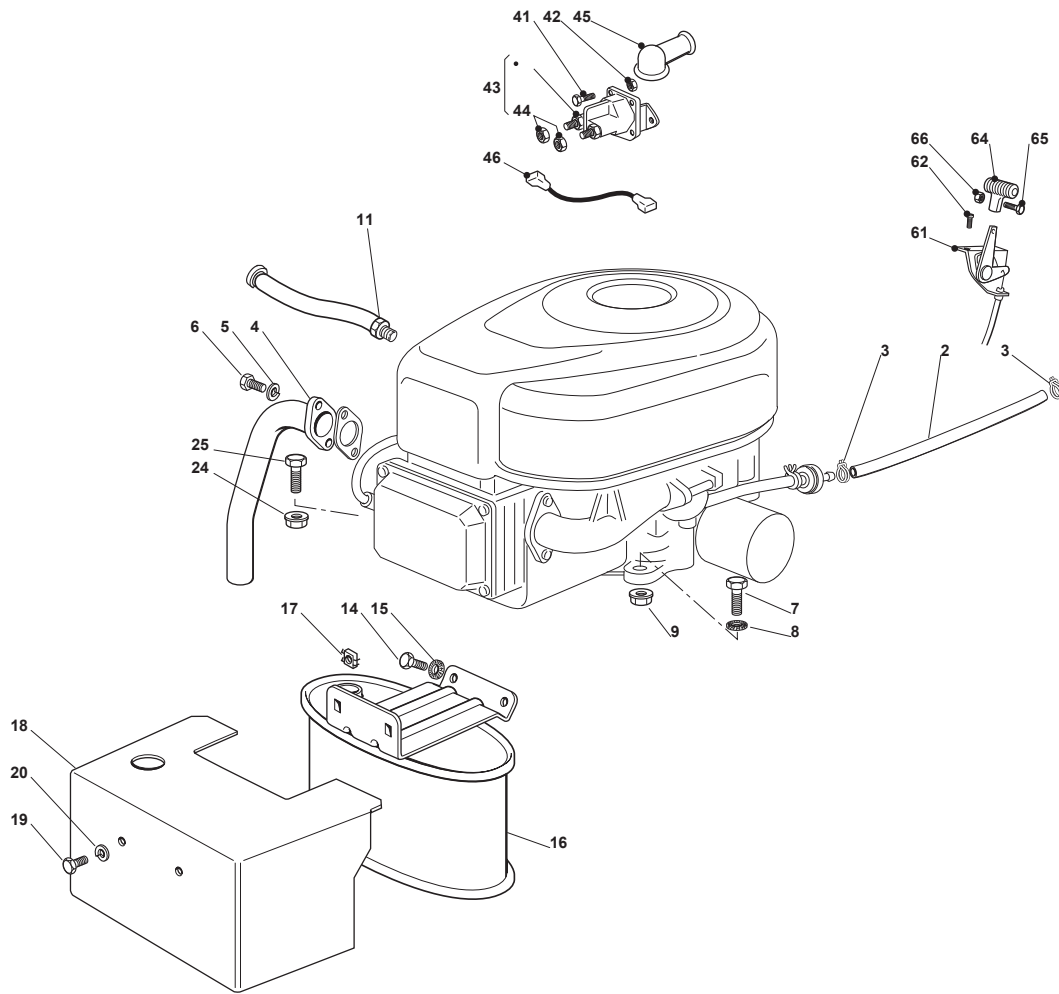

Fig.	Q.ty	Part No	Description	Notes
43	1	118736113/0	Starter Relay	
10	1	118562996/0	Shut out valve	
2	1	325869057/0	Fuel Tube   Connecting Tube	
3	4	118375051/1	Fair Led	
4	1	118738224/0	Exhaust Conn. Tube	
5	2	112583500/0	Grower	
6	2	112735530/0	Screw	
7	1	112691115/0	Screw	
8	1	112540260/0	Grower	
9	1	112154210/0	Nut	
11	1	1134-5827-01	Oil Drain Assy	
14	2	112793102/0	Screw	
15	2	112540260/0	Grower	
16	1	182750010/0	Muffler	
17	2	112360425/0	Nut	
18	1	382598009/2	Muffler Protection	
19	2	112792611/0	Screw	
20	2	112583500/0	Grower	
24	3	112154210/0	Nut	
25	3	112691100/0	Screw	
41	2	112791213/1	Screw	
42	2	112292102/0	Nut	
44	2	112360352/0	Nut	
45	1	118564861/1	Protection	
46	1	125065017/0	Cable	
61	1	182000200/1	Throttle Cable	
62	2	125943012/0	Screw	
64	1	325592000/0	Knob	
65	1	112726388/0	Screw	
66	1	112290800/0	Nut	