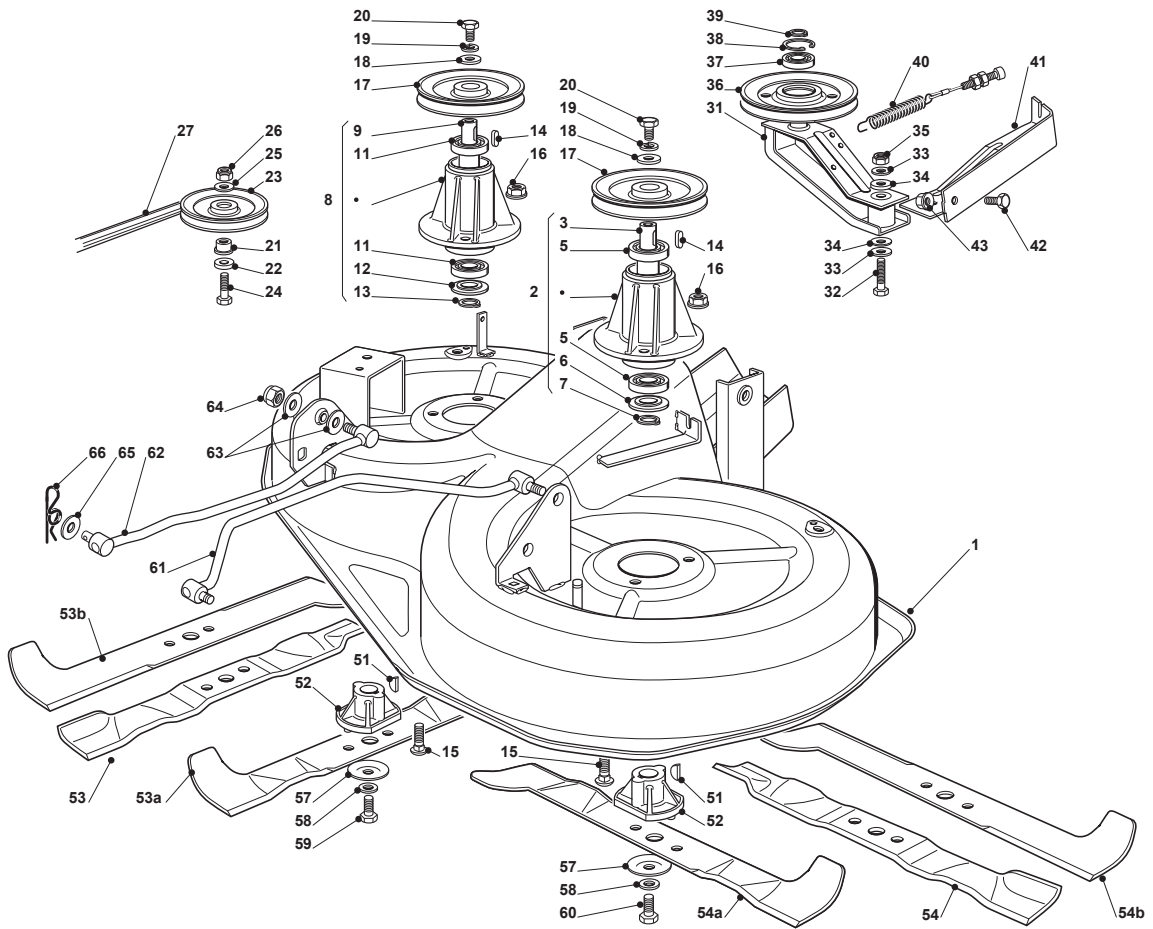

Fig.	Q.ty	Part No	Description	Notes
1	1	325060121/1	Right Belt Protection Carter	
2	1	325060122/0	Belt Protection	
3	6	112735120/0	Screw	
4	4	112728535/0	Screw	
5	1	325774381/0	Bracket	
6	1	325774383/0	Bracket	
7	1	325033066/0	Water Hose Connection	
8	1	112000970/0	Ring (Benzing)	
9	2	325033065/0	Water Hose Connection	
10	2	112500030/0	Rivet	
11	1	325869069/0	Washing Tube	
12	1	325869068/0	Washing Tube	
13	6	325160039/0	Spacer	
21	1	325060127/0	Belt Protection, Left - Right	
22	2	112791400/0	Screw	
23	2	112154510/0	Nut	
24	2	325160039/0	Spacer	
32	1	382108008/0	Conveyor	
33	2	325774373/0	Clamp	