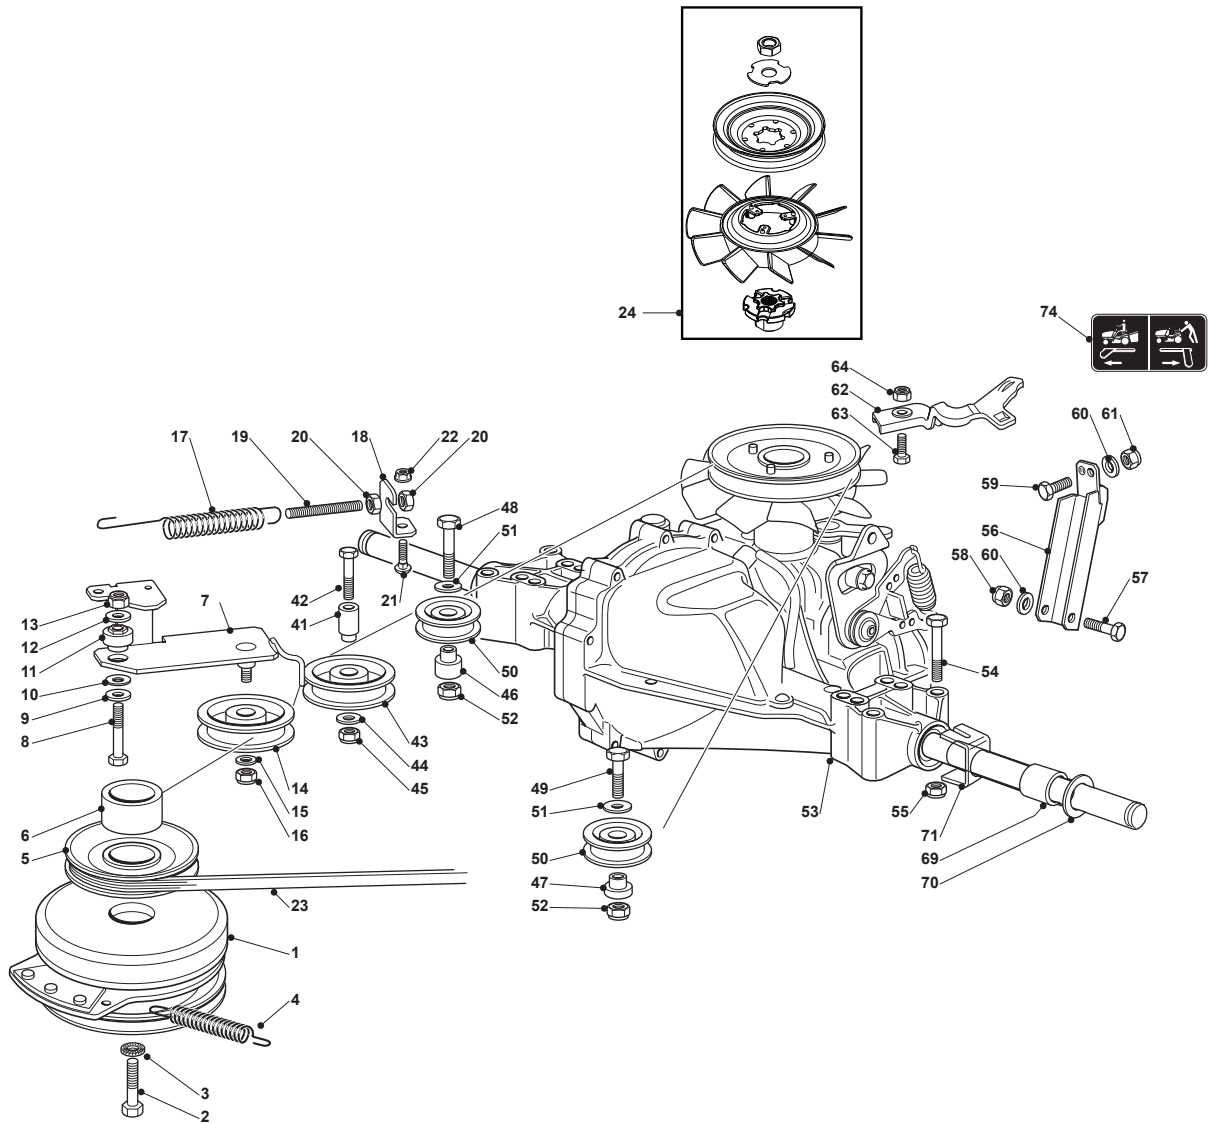

Fig.	Q.ty	Part No	Description	Notes
1	1	118399063/0	Electromagnetic Clutch	
2	1	112737320/0	Screw	
3	1	112543000/0	Washer	
4	1	122430216/0	Tension Spring	
5	1	125601577/0	Pulley	
6	1	125160021/0	Spacer	
7	1	382318217/0	Lever	
8	1	112691115/0	Screw	
9	1	112523060/0	Washer	
10	1	327670055/0	Antifriction Washer	
11	1	125510087/0	Pin	
12	1	112523060/0	Washer	
13	1	112155000/0	Nut	
14	1	125601554/0	Pulley	
15	1	112523060/0	Washer	
16	1	112155000/0	Nut	
17	1	125430260/0	Spring	
18	1	325755049/0	Bracket	
19	1	125840005/0	Tie Rod	
20	2	112293200/0	Nut	
21	1	112818690/0	Screw	
22	1	112293201/0	Nut	
24	1	118802723/0	Fan Kit	
41	1	125160080/0	Pin	
42	1	112691800/0	Screw	
43	1	325601599/0	Pulley	
44	1	112523060/0	Washer	
45	1	112155000/0	Nut	
46	1	125160024/2	Right Spacer	
47	1	125160030/2	Left Spacer	
48	1	112691400/0	Screw	
49	1	112691115/0	Screw	
50	2	125601588/0	Pulley	
51	2	122671653/0	Washer	
52	2	112155000/0	Nut	
53	1	118400919/2	Rear Axle	Hydro-Gear T2-Adbf-2X3C-17X1
54	4	112691600/0	Screw	
55	4	112154210/0	Nut	
56	1	382785199/0	Support	
57	1	112691700/0	Screw	
58	1	112155000/0	Nut	
59	1	112793701/0	Screw	
60	2	112523060/0	Washer	
61	1	112155000/0	Nut	
62	1	325318253/0	Lever	
63	1	112791213/1	Screw	
64	1	112154210/0	Nut	
69	2	125160058/0	Spacer	
70	2	125670005/1	Washer	
71	2	325670025/0	Washer	
74	1	114361451/0	Label