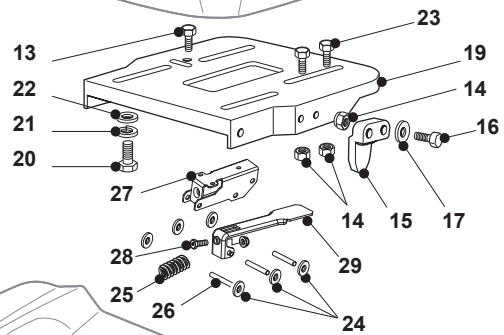

Ride-on 90-92 cm Tank - 4,5 Lt

Issue 11 - 2016

Fig.	Q.ty	Part No	Description	Notes
1	1	325735124/0	Fuel Tank	
2	1	125795001/1	Cap	
3	1	325785291/0	Support	
4	1	112789195/0	Screw	
5	1	112581500/0	Grower	
6	1	112437503/0	Plate	
7	1	325785289/0	Support	
8	4	112735403/0	Screw	
11	1	325207176/0	Basin	

Fig.	Q.ty	Part No	Description	Notes
1	1	125961212/0	Steering Wheel	Grey
1	1	125961216/0	Steering Wheel	Black
1	1	125961209/0	Steering Wheel	Black
1	1	125961201/0	Steering Wheel	Black
2	1	325580500/0	Cap	Black
2	1	325580501/0	Cap	Grey
3	1	325961222/1	Steering wheel	
4	1	325580508/0	Steering Plate Cover	
5	1	112620299/0	Elastic Pin	
6	1	125722470/0	Seat	
7	1	125722463/0	Seat	
8	1	125722453/1	Seat	
9	1	125722471/0	Seat	
10	1	125722456/0	Seat	
11	1	125722478/1	Seat	
12	1	125430285/0	Spring	
13	1	112789000/0	Screw	
14	1	112154330/0	Nut	
15	1	327063021/1	Cam	
16	2	112789100/0	Screw	
17	2	112523020/0	Washer	
18	2	112154330/0	Nut	
19	1	325547033/2	Seat Plate	
20	4	112793101/0	Screw	
21	4	112583500/0	Grower	
22	4	112523060/0	Washer	
23	2	112789000/0	Screw	
24	6	112604896/0	Crown Fastener	
25	1	125430285/0	Spring	
26	3	122517866/0	Pin	
27	1	325774575/0	Fulcrum Clamp	
28	1	112735661/0	Screw	
29	1	325318327/0	Lever	