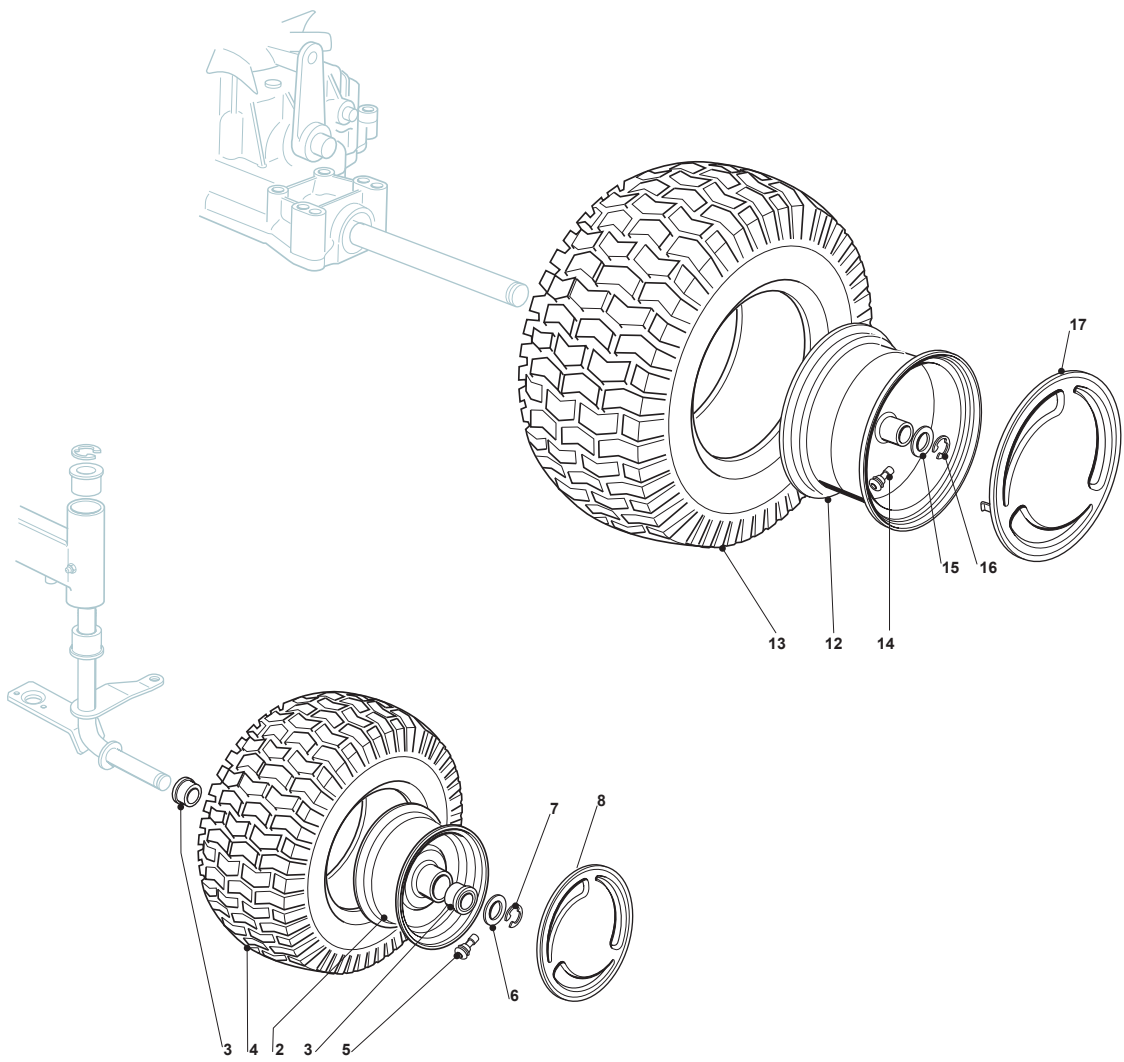

Fig.	Q.ty	Part No	Description	Notes
2	2	182000598/0	Rimm	
3	4	125122200/2	Bearing	
4	2	125590014/0	Tyre	13X5.00-6 PR2 TL P512
4	2	125590020/0	Tyre	15X6.00-6 PR2 TL P519
4	2	125590019/0	Tyre	15X6.00-6 PR2 TL P512
4	2	125590018/0	Tyre	13X5.00-6 PR2 TL P512
4	2	125590018/0	Tyre	13X5.00-6 PR2 TL P512
5	2	125950000/0	Valve	
6	2	125670005/1	Washer	
7	2	112001000/0	Benzing Ring	
8	2	382110252/0	Front Wheel Cover	
12	2	182000599/0	Rimm	
13	2	125590015/0	Tyre	18X8.50-8 P332
13	2	125590021/0	Tyre	18X8.50-8 PR2 TL P512
14	2	125950000/0	Valve	
15	2	125670005/1	Washer	
16	2	112001010/0	Benzing Ring	
17	2	382110253/0	Wheel Cover