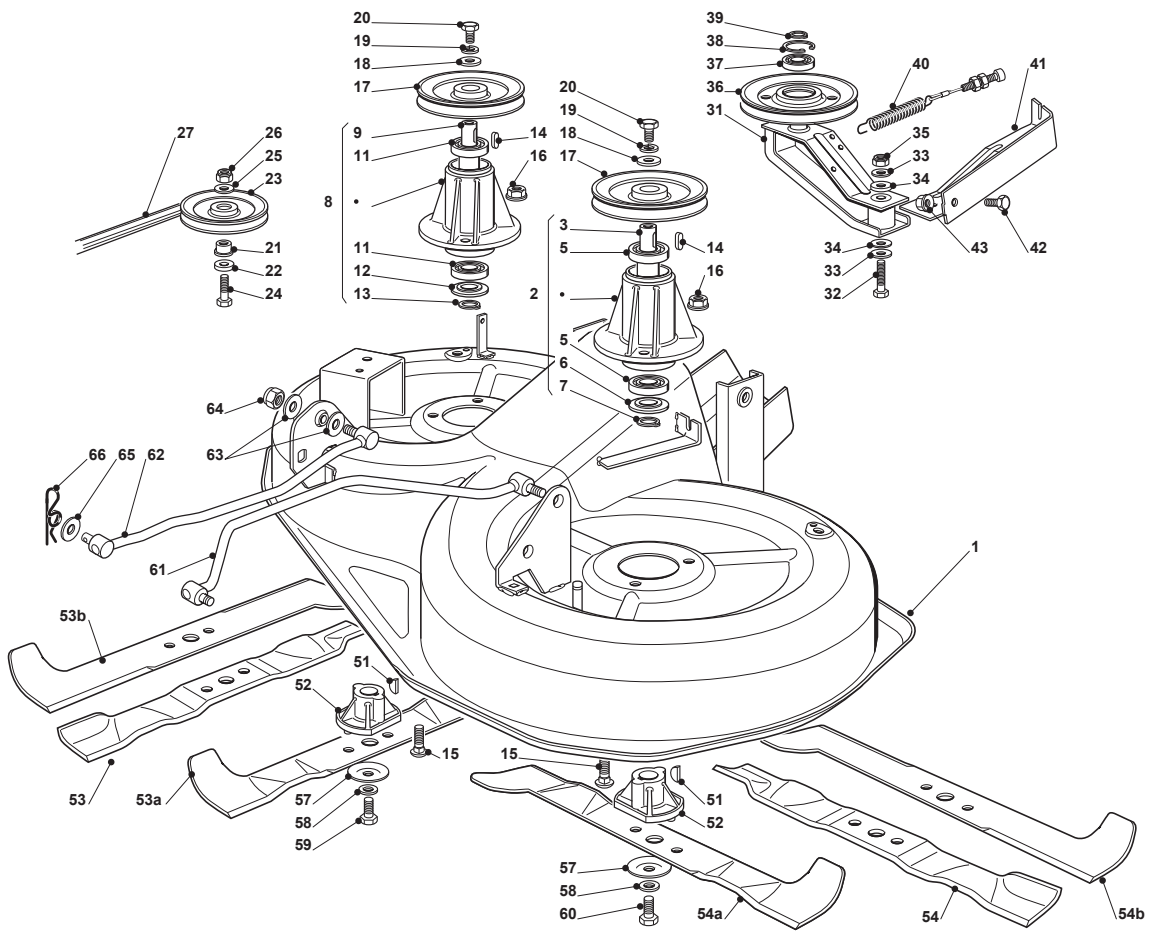

Fig.	Q.ty	Part No	Description	Notes
1	1	382564075/0	Cutting Plate Black	Black
1	1	382564091/0	Cutting Plate Red	Red
1	1	382564112/0	Cutting Plate Yellow	Yellow
2	1	382207202/0	Left Flange Ass.Y	
3	1	125020802/0	Shaft	
5	2	119216047/0	Bearing	
6	1	325160501/0	Dust Cover Disc	
7	1	112609260/0	Seeger	
8	1	382207203/0	Right Flange Assy	
9	1	125020803/0	Secondary Blade Shaft	
11	2	119216047/0	Bearing	
12	1	325160501/0	Dust Cover Disc	
13	1	112609260/0	Seeger	
14	2	112139480/0	Feather	
15	6	112818700/0	Screw	
16	6	112154210/0	Nut	
17	2	125601563/0	Pulley	
18	2	125670007/0	Washer	
19	2	112583500/0	Grower	
20	2	112793102/0	Screw	
21	1	125160079/0	Spacer	
22	1	125670007/0	Washer	
23	1	325601599/0	Pulley	
24	1	112691115/0	Screw	
25	1	112523060/0	Washer	
26	1	112155000/0	Nut	
27	1	135065701/0	Belt	
31	1	382318141/2	Lever	
32	1	112691700/0	Screw	
33	2	112523070/0	Washer	
34	2	322672152/0	Antifriction Washer	
35	1	112155000/0	Nut	
36	1	125601564/1	Pulley	
37	1	119216048/0	Bearing	
38	1	112610800/0	Seeger	
39	1	112609200/0	Seeger	
40	1	382004618/0	Wire	
41	1	382774215/3	Clamp	
42	1	112792611/0	Screw	
43	1	112293201/0	Nut	
51	2	112139100/0	Key	
52	2	125463200/0	Blade Hub	
53	1	182004354/0	Right Blade, Winged	
53	1	182004345/1	Right Blade, Winged	
53	1	182004352/0	Right Mulching Blade	
54	1	182004353/0	Left Blade Mulching, Winged	
54	1	182004344/1	Left Blade, Winged	
54	1	181004346/3	Blade	
57	2	122160400/0	Elastic Disc	
58	2	112523080/0	Washer	
59	1	112735695/1	Screw	