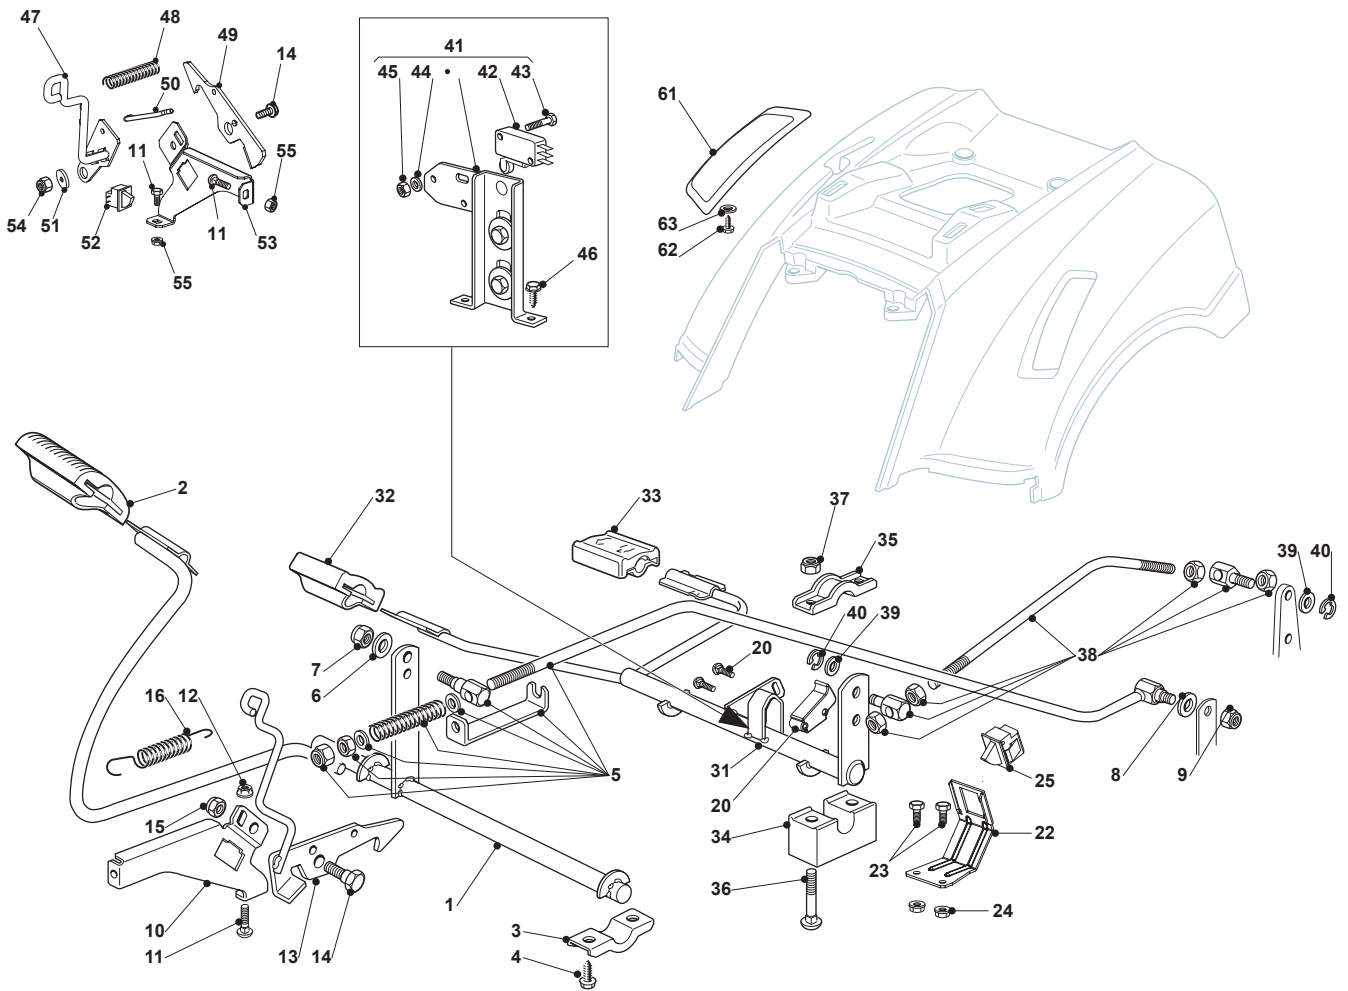

Fig.	Q.ty	Part No	Description	Notes
41	1	382394853/OLC	Switch Ass.Y	
13	1	382318289/0	Rod   Brake Lever	
1	1	382500029/1	Pedal	
2	1	325110416/0	Clamp Cover	
3	2	327546015/2	Plate	
4	4	112729601/1	Screw	
5	1	382000542/1	Rod	
6	1	112521350/0	Washer	
7	1	112155000/0	Nut	
8	1	112521350/0	Washer	
9	1	112155000/0	Nut	
10	1	325785261/0	Support	
11	2	112815200/0	Screw	
12	2	112292102/0	Nut	
14	1	122524970/3	Pin	
15	1	112155000/0	Nut	
16	1	125430213/0	Spring	
20	1	325060034/1	Cam	
21	2	112735404/0	Screw	
22	1	325547375/0	Plate	
23	2	112793102/0	Screw	
24	2	112293201/0	Nut	
25	1	119410614/0	Microswitch	
31	1	382000605/0	Gear Control Axle	
32	1	325110417/0	Clamp Cover Front	
33	1	325110418/0	Clamp Cover Rear	
34	2	325785185/0	Support	
35	2	327546015/2	Plate	
36	4	112815245/0	Screw	
37	4	112154510/0	Nut	
38	1	382000543/0	Rod	
39	2	112523040/0	Washer	
40	2	112154510/0	Nut	
42	1	119410609/1LC	Micro Switch	
43	2	112735602/0	Screw	
44	2	112581100/0	Grower	
45	2	112290791/0	Nut	
46	2	112735110/0	Screw	
47	1	382318289/0	Rod   Brake Lever	
48	1	125430213/0	Spring	
49	1	325253007/1	Brake Hook	
50	1	125033119/0	Rod	
51	1	122041980/0	Bushing	
52	1	119410613/0	Microswitch	
53	1	325785261/0	Support	
54	1	112155010/0	Nut	
55	4	112292102/0	Nut	
61	1	325207171/0	Cover (Hydro)	
62	2	112735402/0	Screw	
63	4	112523050/0	Washer	