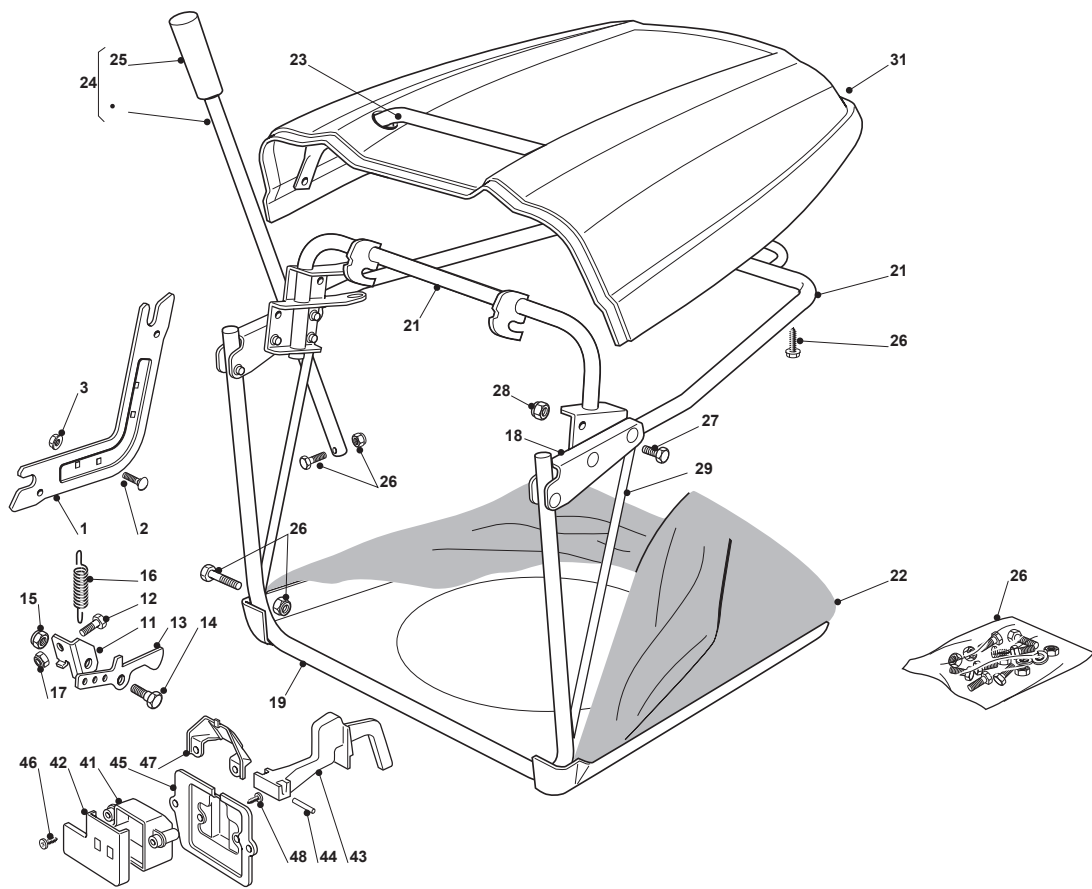

Fig.	Q.ty	Part No	Description	Notes
60	1	112735694/0	Screw	
61	1	382000535/0	Equalizer Rod	
62	1	382000533/0	Equalizer Rod	
63	4	325670008/1	Washer	
64	2	112156602/0	Nut	
65	2	325670008/1	Washer	
66	2	124487998/0	Cotter Pin	
1	1	382564116/0	Cutting Plate Grey	Grey