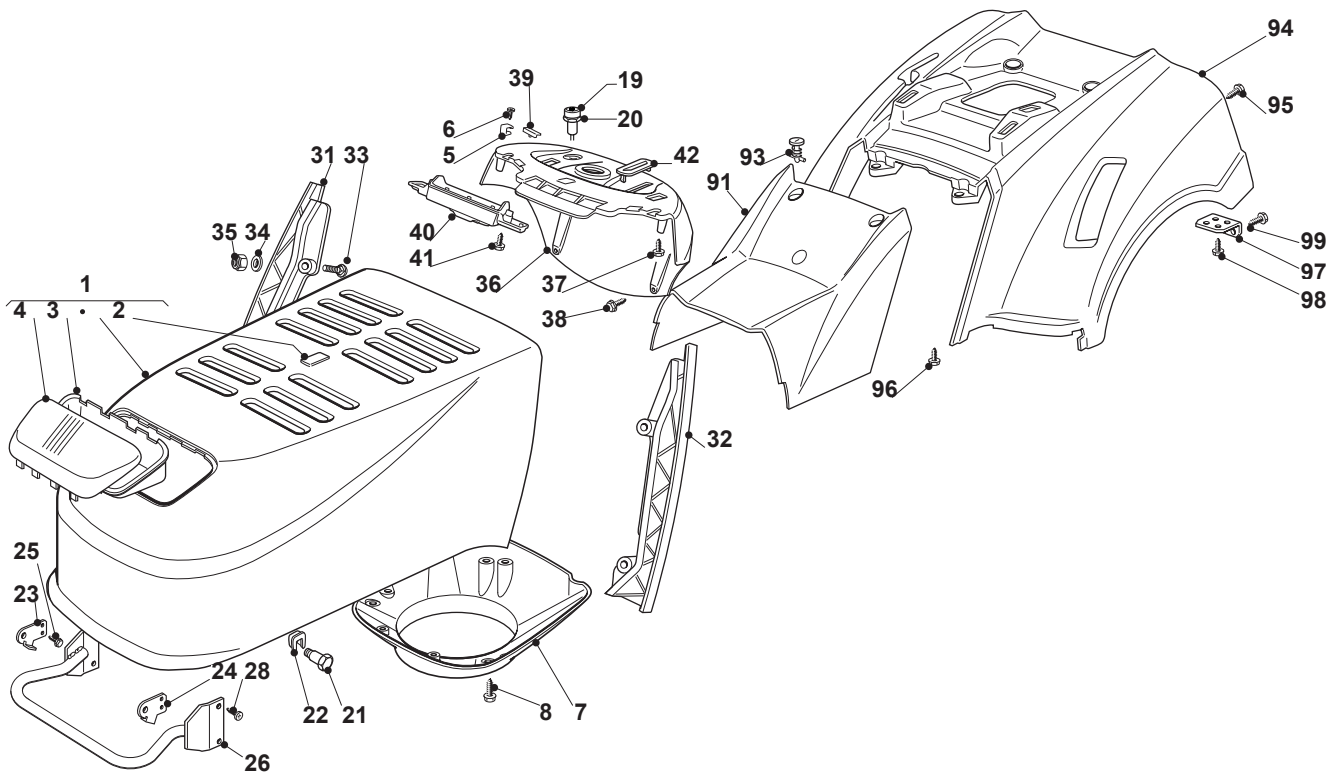

Fig.	Q.ty	Part No	Description	Notes
84	4	112293201/0	Nut	
88	1	382510079/0	Left Footboard Support	
89	1	382510077/0	Right Footboard Support	
94	4	112815200/0	Screw	
95	4	112292102/0	Nut	

Fig.	Q.ty	Part No	Description	Notes
1	1	182076832/0	Engine Hood Yellow	Yellow
1	1	382076817/2	Engine Hood Red	Red
1	1	382076952/0	Engine Hood Black	Black
2	1	125547104/0	Plate Yellow	Yellow
2	1	325076897/0	Black Injection Plate	Black
2	1	325547016/2	Red Injection Plate	Red
3	1	125485001/0	Lights Parabola	
4	1	125410865/0	Grill	
5	2	125430215/1	Coupling Spring	
6	2	112728450/0	Screw	
7	1	325108028/0	Conveyor	
8	3	112728686/0	Screw	
19	1	325605003/0	Button	
20	1	325256250/0	Screwed Ring	
21	2	125510039/0	Pin	
22	2	112436050/0	Plate	
23	1	325547089/1	Right Plate	
24	1	325547091/1	Left Plate	
25	4	112731580/0	Screw	
26	1	382869031/0	Muffler Protection	
28	4	112734995/0	Screw	
31	1	325599008/0	Dashboard, Right Profile	
32	1	325599009/0	Left Dashboard Support	
33	4	112815221/0	Screw	
34	4	112521330/0	Washer	
35	4	112154510/0	Nut	
36	1	325120246/0	Dashboard	
37	2	112728440/0	Screw	
38	2	112735402/0	Screw	
39	2	125260000/0	Grommet	
40	1	325600074/0	Card Protection	
41	2	112735402/0	Screw	
42	1	325547181/0	Plate	
91	1	325110363/0	Cover, Red	Red
91	1	325110365/0	Central Cover, Yellow	Yellow
91	1	325110393/0	Central Cover, Black	Black
93	2	125580020/0	Belt Guide Peg	
94	1	325110322/0	Red Wheels Cover	Red
94	1	325110323/0	Yellow Wheels Cover	Yellow
94	1	325110392/0	Black Wheels Cover	Black
95	4	112735402/0	Screw	
96	2	112735402/0	Screw	
97	2	325755041/0	Bracket	
98	4	112728686/0	Screw	
99	2	112735110/0	Screw	