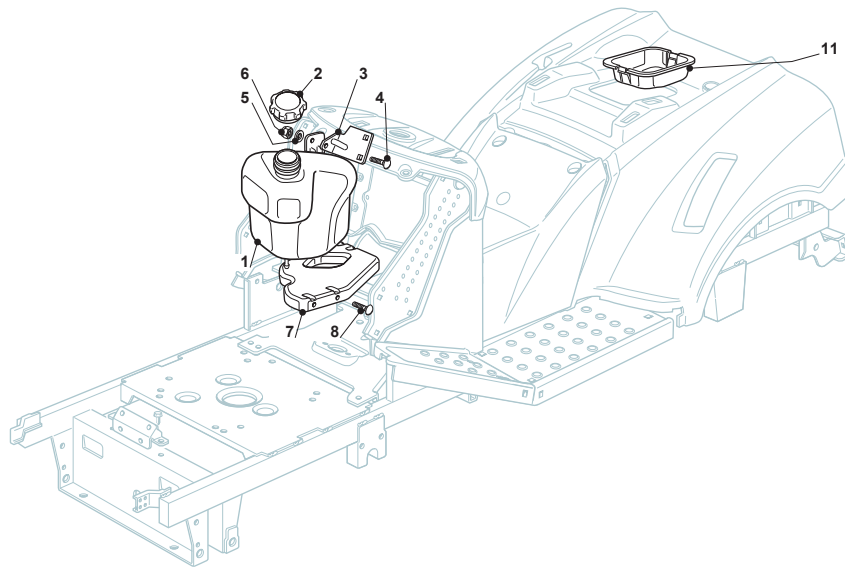

Ride-on 90-92 cm Tank - 4,5 Lt

Issue 11 - 2016

Fig.	Q.ty	Part No	Description	Notes
1	1	325735124/0	Fuel Tank	
2	1	125795001/1	Cap	
3	1	325785291/0	Support	
4	1	112789195/0	Screw	
5	1	112581500/0	Grower	
6	1	112437503/0	Plate	
7	1	325785289/0	Support	
8	4	112735403/0	Screw	
11	1	325207176/0	Basin