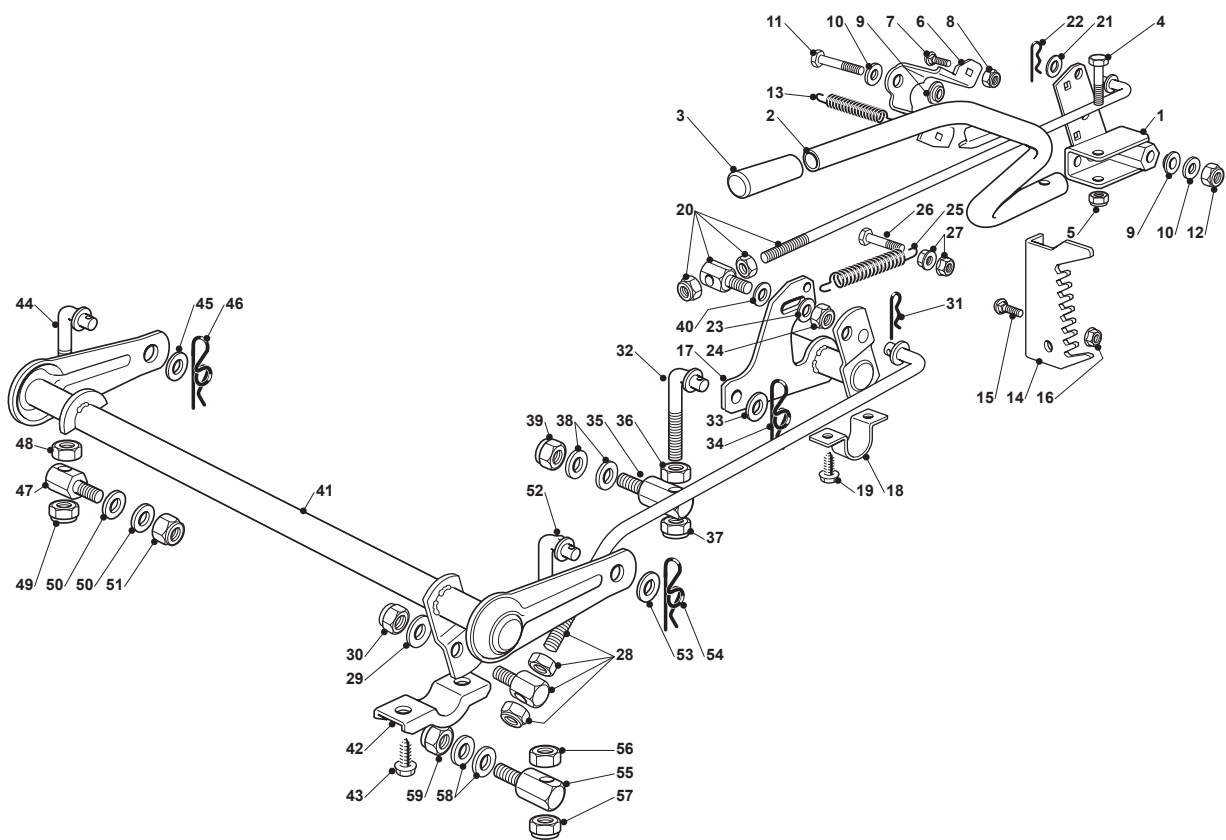

# NJR 92 HYDRO

Ride-on 90-92 cm Transmission Hydrogear

Issue 11 - 2016

Fig.	Q.ty	Part No	Description	Notes
23	1	135062019/0	Belt	

Fig.	Q.ty	Part No	Description	Notes
1	1	382774249/0	Clamp	
2	1	382318219/1	Lever	
3	1	125394508/0	Knob	
4	1	112674700/0	Screw	
5	1	112154510/0	Nut	
6	1	325650113/0	Plate	
7	2	112818690/0	Screw	
8	2	112155000/0	Nut	
9	2	122041980/0	Bushing	
10	2	112523060/0	Washer	
11	1	112691600/0	Screw	
12	1	112155000/0	Nut	
13	1	125430259/0	Spring	
14	1	325735511/0	Sector	
15	2	112818690/0	Screw	
16	2	112293201/0	Nut	
17	1	382000387/0	Axle	
18	2	325547041/1	Plate	
19	4	112731580/0	Screw	
20	1	382000618/0	Rod	
21	1	325670011/0	Antifriction Washer	
22	1	124487997/0	Cotter Pin	
23	1	112523040/0	Washer	
24	1	112154210/0	Nut	
25	1	122446402/0	Spring	
26	1	112792410/0	Screw	
27	2	112292102/0	Nut	
28	1	382000537/0	Connecting Rod	
29	2	325670008/1	Washer	
30	1	112156602/0	Nut	
31	1	124487998/0	Cotter Pin	
32	1	125840025/0	Tie Rod	
33	1	325670008/1	Washer	
34	1	124487998/0	Cotter Pin	
35	1	125510090/0	Pin	
36	1	112295200/0	Nut	
37	1	112156602/0	Nut	
38	2	325670008/1	Washer	
39	1	112156602/0	Nut	
40	2	112521360/0	Washer	
41	1	382000385/0	Axle	
42	2	327546015/2	Plate	
43	4	112731350/0	Screw	
44	1	125840024/0	Tie Rod	
45	1	325670008/1	Washer	
46	1	124487998/0	Cotter Pin	
47	1	125510098/0	Pin	
48	1	112295200/0	Nut	
49	1	112156602/0	Nut	
50	2	325670008/1	Washer	
51	1	112156602/0	Nut	

Fig.	Q.ty	Part No	Description	Notes
52	1	125840025/0	Tie Rod	
53	1	325670008/1	Washer	
54	1	124487998/0	Cotter Pin	
55	1	125510090/0	Pin	
56	1	112295200/0	Nut	
57	1	112156602/0	Nut	
58	2	325670008/1	Washer	
59	1	112156602/0	Nut	