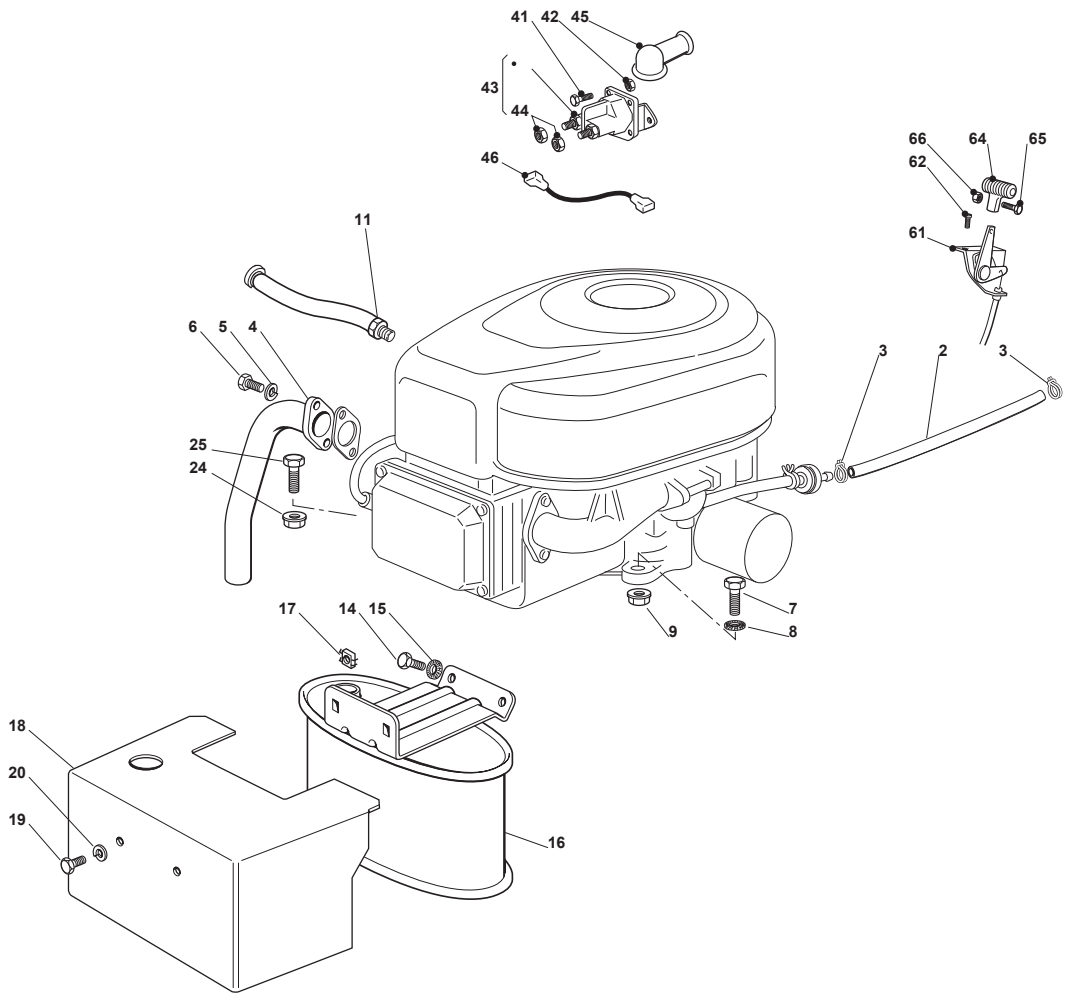

Fig.	Q.ty	Part No	Description	Notes
43	1	118736113/0	Starter Relay	
10	1	118562996/0	Shut out valve	
2	1	325869057/0	Fuel Tube Connecting Tube	
3	4	118375051/1	Fair Led	
4	1	118738224/0	Exhaust Conn. Tube	
5	2	112583500/0	Grower	
6	2	112735530/0	Screw	
7	1	112691115/0	Screw	
8	1	112540260/0	Grower	
9	1	112154210/0	Nut	
11	1	1134-5827-01	Oil Drain Assy	
14	2	112793102/0	Screw	
15	2	112540260/0	Grower	
16	1	182750010/0	Muffler	
17	2	112360425/0	Nut	
18	1	382598009/2	Muffler Protection	
19	2	112792611/0	Screw	
20	2	112583500/0	Grower	
24	3	112154210/0	Nut	
25	3	112691100/0	Screw	
41	2	112791213/1	Screw	
42	2	112292102/0	Nut	
44	2	112360352/0	Nut	
45	1	118564861/1	Protection	
46	1	125065017/0	Cable	
61	1	182000200/1	Throttle Cable	
62	2	125943012/0	Screw	
64	1	325592000/0	Knob	
65	1	112726388/0	Screw	
66	1	112290800/0	Nut	