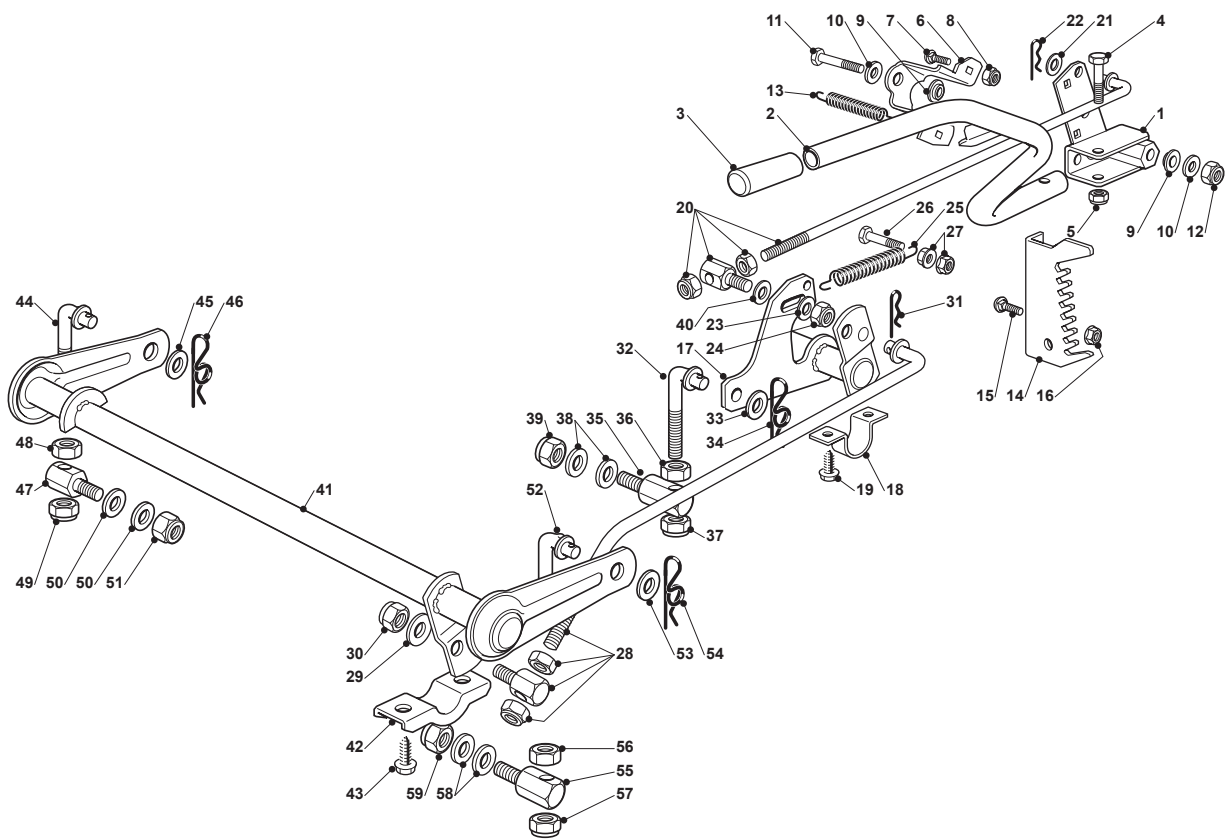

NJS 92 HYDRO

Ride-on 90-92 cm Transmission Hydrogear

Issue 11 - 2016

Fig.	Q.ty	Part No	Description	Notes
23	1	135062019/0	Belt	

Fig.	Q.ty	Part No	Description	Notes
1	1	382774249/0	Clamp	
2	1	382318219/1	Lever	
3	1	125394508/0	Knob	
4	1	112674700/0	Screw	
5	1	112154510/0	Nut	
6	1	325650113/0	Plate	
7	2	112818690/0	Screw	
8	2	112155000/0	Nut	
9	2	122041980/0	Bushing	
10	2	112523060/0	Washer	
11	1	112691600/0	Screw	
12	1	112155000/0	Nut	
13	1	125430259/0	Spring	
14	1	325735511/0	Sector	
15	2	112818690/0	Screw	
16	2	112293201/0	Nut	
17	1	382000387/0	Axle	
18	2	325547041/1	Plate	
19	4	112731580/0	Screw	
20	1	382000618/0	Rod	
21	1	325670011/0	Antifriction Washer	
22	1	124487997/0	Cotter Pin	
23	1	112523040/0	Washer	
24	1	112154210/0	Nut	
25	1	122446402/0	Spring	
26	1	112792410/0	Screw	
27	2	112292102/0	Nut	
28	1	382000537/0	Connecting Rod	
29	2	325670008/1	Washer	
30	1	112156602/0	Nut	
31	1	124487998/0	Cotter Pin	
32	1	125840025/0	Tie Rod	
33	1	325670008/1	Washer	
34	1	124487998/0	Cotter Pin	
35	1	125510090/0	Pin	
36	1	112295200/0	Nut	
37	1	112156602/0	Nut	
38	2	325670008/1	Washer	
39	1	112156602/0	Nut	
40	2	112521360/0	Washer	
41	1	382000385/0	Axle	
42	2	327546015/2	Plate	
43	4	112731350/0	Screw	
44	1	125840024/0	Tie Rod	
45	1	325670008/1	Washer	
46	1	124487998/0	Cotter Pin	
47	1	125510098/0	Pin	
48	1	112295200/0	Nut	
49	1	112156602/0	Nut	
50	2	325670008/1	Washer	
51	1	112156602/0	Nut	

Fig.	Q.ty	Part No	Description	Notes
52	1	125840025/0	Tie Rod	
53	1	325670008/1	Washer	
54	1	124487998/0	Cotter Pin	
55	1	125510090/0	Pin	
56	1	112295200/0	Nut	
57	1	112156602/0	Nut	
58	2	325670008/1	Washer	
59	1	112156602/0	Nut	