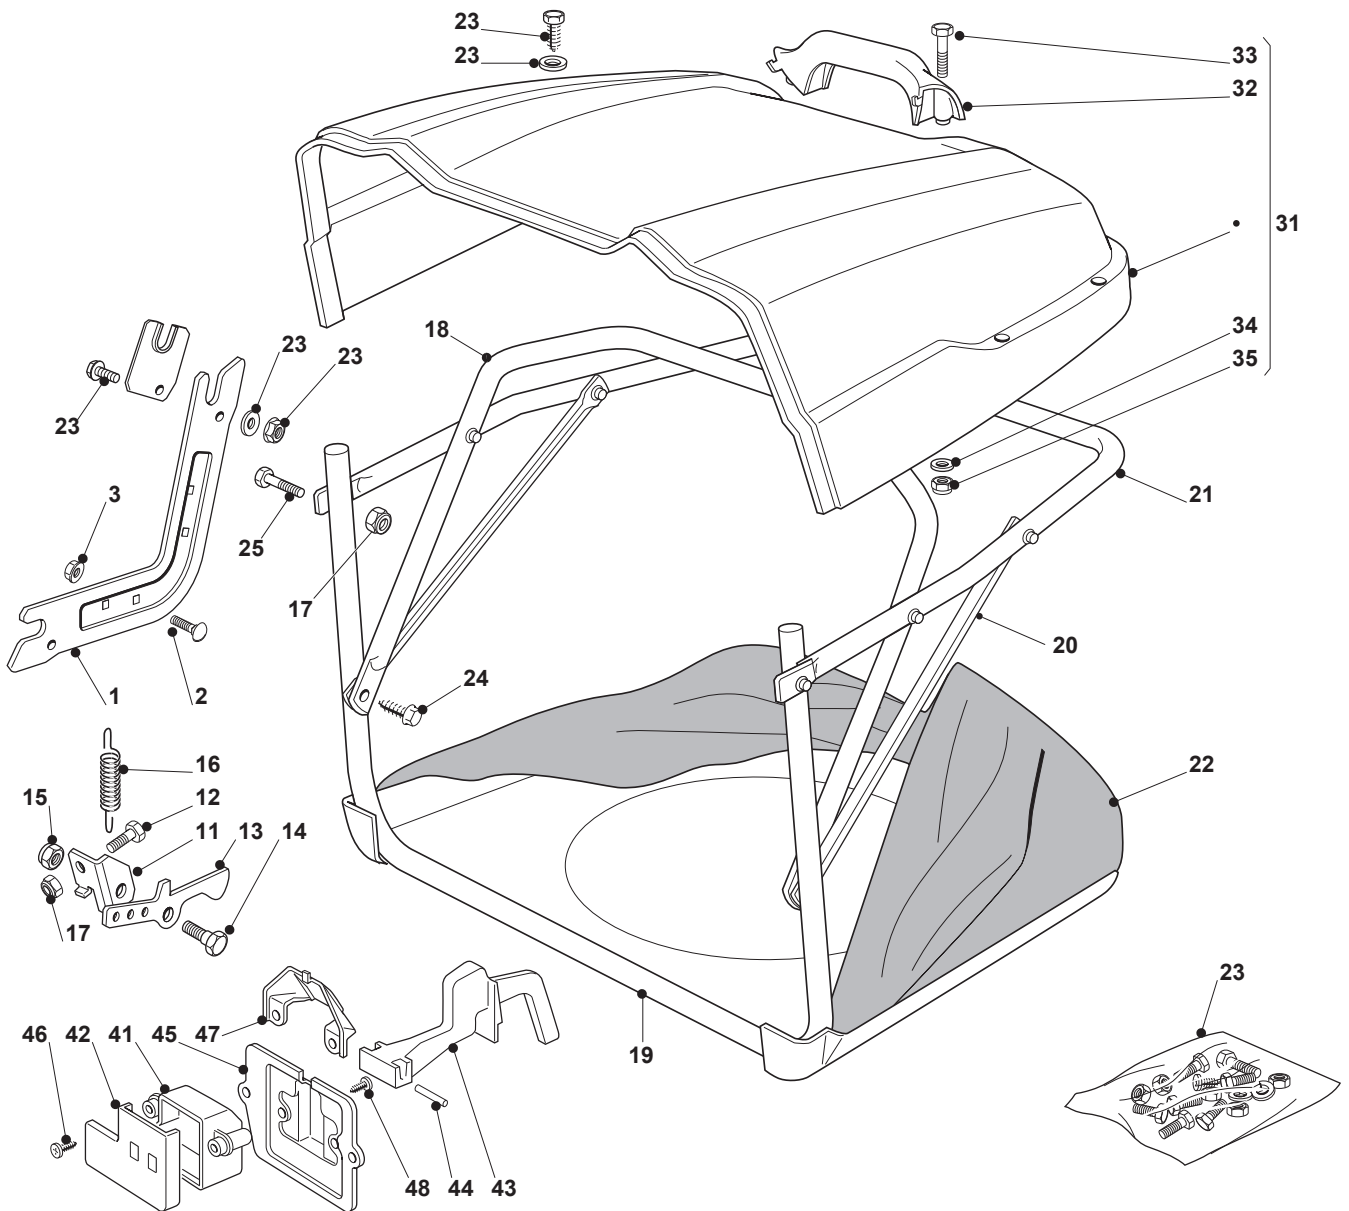

Fig.	Q.ty	Part No	Description	Notes
1	2	325785275/0	Support	
2	4	112818690/0	Screw	
3	4	112293201/0	Nut	
11	1	325755031/1	Bracket	
12	1	112789000/0	Screw	
13	1	325774315/1	Bracket	
14	1	125510080/1	Pin	
15	1	112292102/0	Nut	
16	1	122450432/0	Spring	
17	1	112154330/0	Nut	
18	2	382774251/0	Bracket	
19	1	382800099/0	Grasscatcher Frame	
20	1	382800103/0	Grasscatcher Frame	
21	1	382800101/1	Front Frame	
22	1	182105973/0	Grasscatcher	
23	1	382394003/0	Front Handle	
24	1	382869023/0	Rod	
25	1	125394508/0	Knob	
26	1	382180048/0	Screw	
27	4	112815240/0	Screw	
28	8	112154510/0	Nut	
29	2	325650115/0	Stiffening	
31	1	325110319/0	Yellow Grass-Catcher Cover	Yellow
31	1	325110320/0	Red Grass-Catcher Cover	Red
31	1	325110342/0	Grey Grass-Catcher Cover	Grey
31	1	325110413/0	Black Grass-Catcher Cover	Black
31	1	325110421/0	White Grass-Catcher Cover	White
41	1	125600041/0	Grassc.Full Micro Protection Tcj-F	
42	1	125600042/0	Grasscatcher Micro Prot Cover	
43	1	125318124/0	Full Grassc. Microswtich Cover	
44	1	112400030/0	Pin	
45	1	325785272/0	Micro Protection	
46	1	112728510/0	Screw	
47	1	125600048/0	Micro Protection Cover	
48	2	112735110/0	Screw	