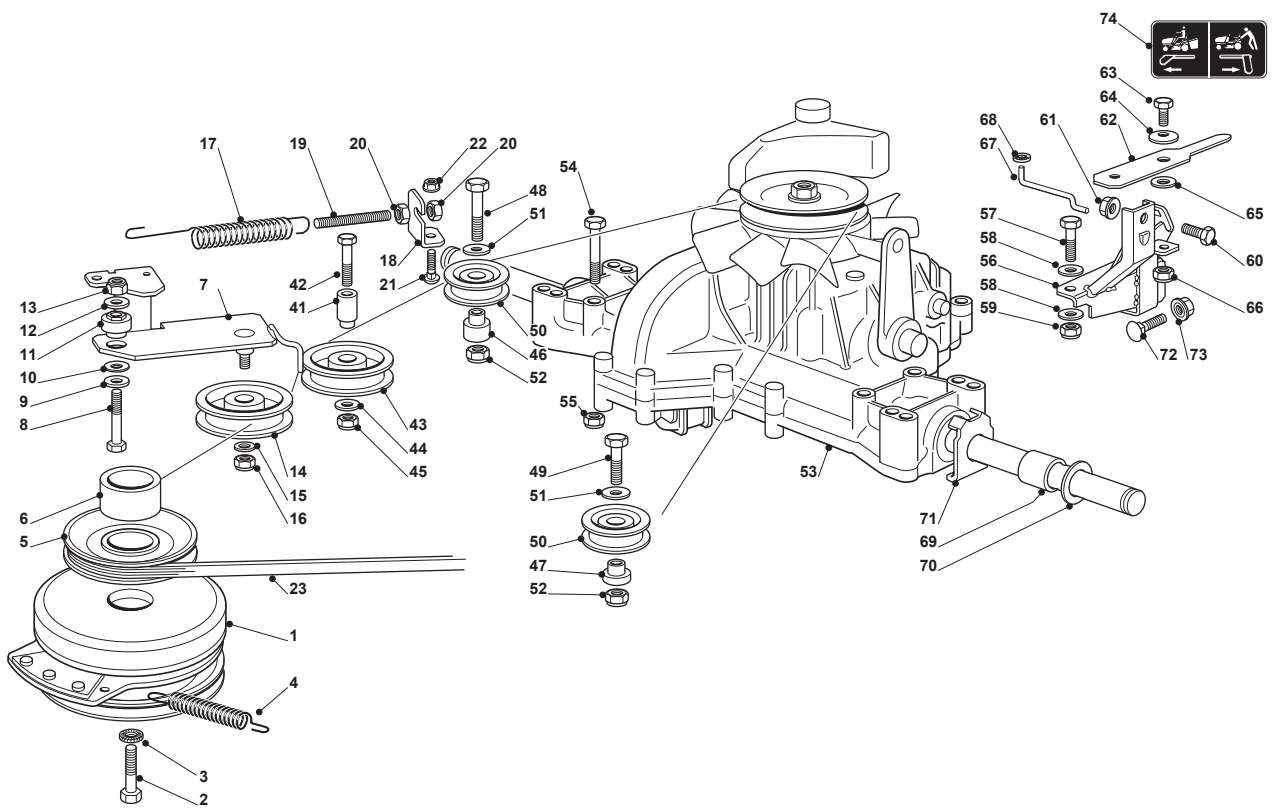

NJS 92 HYDRO

Ride-on 90-92 cm Transmission Tuff Torq

Issue 11 - 2016

Fig.	Q.ty	Part No	Description	Notes
69	2	125160031/0	Spacer	
70	4	112521410/0	Washer	
71	2	325670025/0	Washer	
72	1	112792611/0	Screw	
73	1	112293201/0	Nut	
74	1	114361451/0	Label