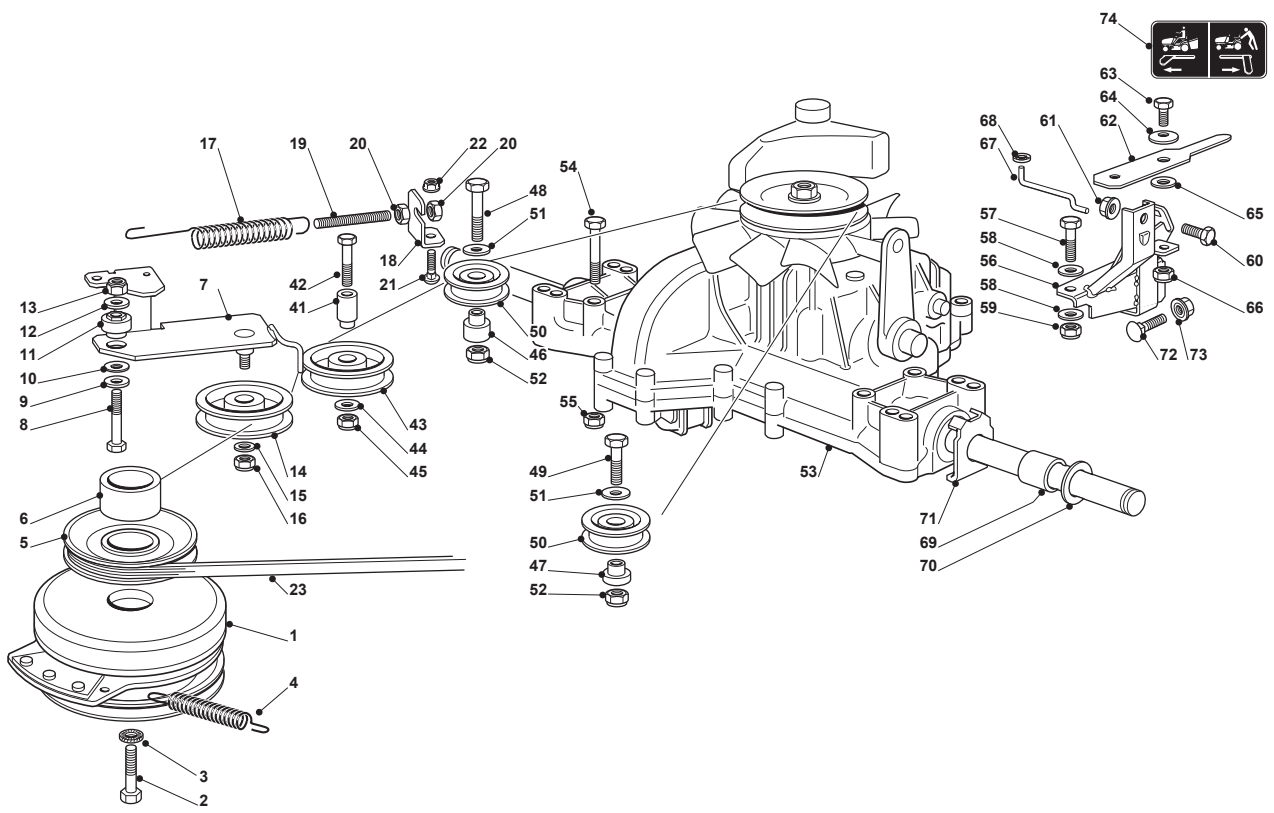

Fig.	Q.ty	Part No	Description	Notes
1	2	118375051/1	Fair Led	
2	1	325869057/0	Fuel Tube	
3	1	125598050/0	Oil Discharge Extension	
4	1	118401001/1	Oil Seal	
5	1	118737849/0	Plug	
6	1	118738256/0	Left Exhaust Connection	
7	1	118738257/0	Right Exhaust Connection	
8	3	112360425/0	Nut	
9	3	112793102/0	Screw	
10	2	112540260/0	Grower	
11	1	182750014/0	Muffler	
12	2	112280100/0	Nut	
13	1	382598065/0	Muffler Protection	
14	2	112792611/0	Screw	
15	2	112583500/0	Grower	
16	4	112540070/0	Washer	
17	4	112735821/0	Screw	
18	1	112792611/0	Screw	
19	1	112521350/0	Washer	
20	1	125430252/0	Spring	
21	3	112540260/0	Grower	
22	3	112793102/0	Screw	
23	1	112540260/0	Grower	
24	1	182000201/2	Accelerator	
25	2	125943012/0	Screw	
26	1	325592000/0	Knob	
27	1	112726388/0	Screw	
28	1	112290800/0	Nut	

Fig.	Q.ty	Part No	Description	Notes
1	2	118375051/1	Fair Led	
2	1	325869057/0	Fuel Tube Connecting Tube	
3	1	125598060/0		
4	1	118401001/1	Oil Seal	
5	1	118737849/0	Plug	
6	1	118738256/0	Left Exhaust Connection	
7	1	118738257/0	Right Exhaust Connection	
8	3	112360425/0	Nut	
9	3	112793102/0	Screw	
10	2	112540260/0	Grower	
11	1	182750003/0	Muffler Assy	
12	2	112280100/0	Nut	
13	1	382598065/0	Muffler Protection	
14	2	112792611/0	Screw	
15	2	112583500/0	Grower	
16	4	112540070/0	Washer	
17	4	112735821/0	Screw	
18	1	112792611/0	Screw	
19	1	112521350/0	Washer	
20	1	125430252/0	Spring	
21	3	112540260/0	Grower	
22	3	112793102/0	Screw	
23	1	112540260/0	Grower	
24	1	182000201/2	Accelerator	
25	2	125943012/0	Screw	
26	1	325592000/0	Knob	
27	1	112726388/0	Screw	
28	1	112290800/0	Nut	