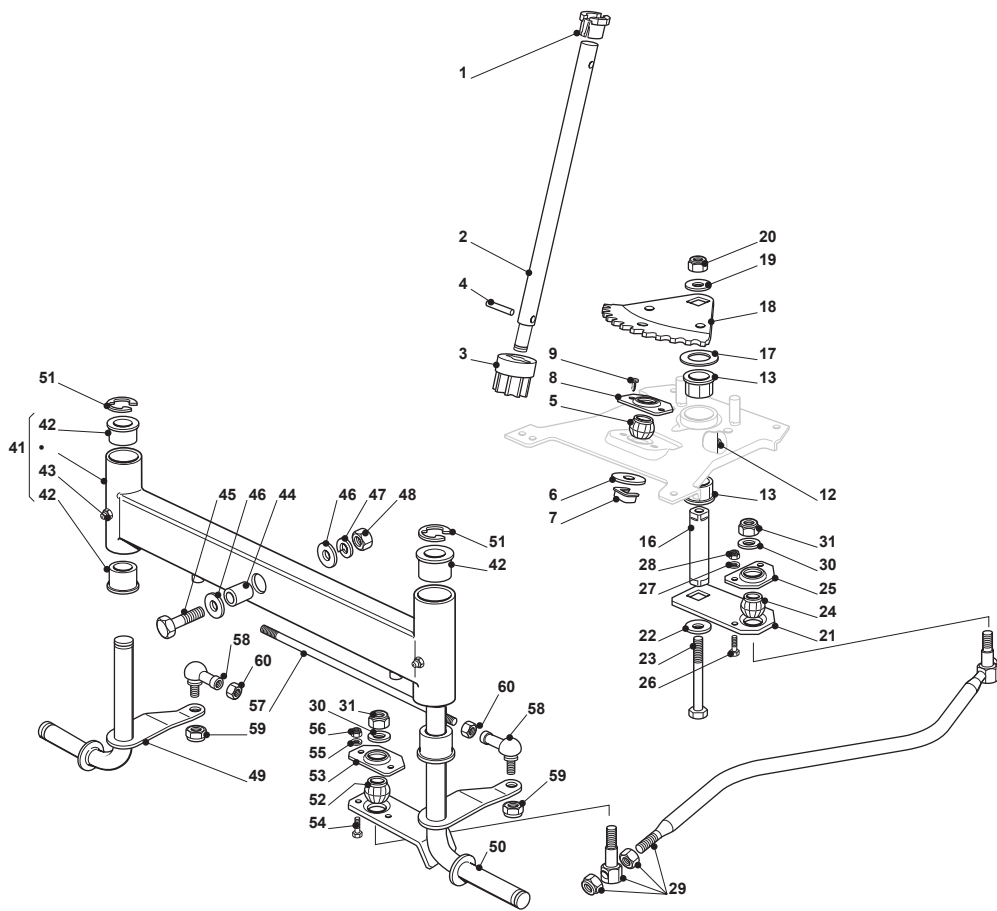

Fig.	Q.ty	Part No	Description	Notes
1	1	325038004/0	Bushing	
2	1	125520006/1	Steering Column	
3	1	127570050/0	Pinion	
4	1	112622650/0	Dowel pin	
5	1	325743000/0	Joint	
6	1	112521370/0	Washer	
7	1	112436030/0	Plate	
8	1	325785213/1	Support	
9	2	112729601/1	Screw	
12	1	112379511/0	Grease Dispenser	
13	2	325040624/0	Bushing	
16	1	125510092/0	Pin	
17	1	125670019/0	Washer	
18	1	325735513/0	Steering Sector	
19	1	112523080/0	Washer	
20	1	112155020/0	Nut	
21	1	325318205/0	Lever	
22	1	112523080/0	Washer	
23	1	112794985/0	Screw	
24	1	325743000/0	Joint	
25	1	325785213/1	Support	
26	2	112791213/1	Screw	
27	2	112521330/0	Washer	
28	2	112154510/0	Nut	
29	1	382000539/1	Steering Rod	
30	2	112523070/0	Washer	
31	2	112155010/0	Nut	
41	1	382034024/1	Equalizer With Bush And Lubricator	
42	4	125034002/1	Bushing	
43	2	112379511/0	Grease Dispenser	
44	1	125160016/0	Spacer	
45	1	112692695/0	Screw	
46	2	112523100/0	Washer	
47	1	112587100/0	Grower	
48	1	112295300/0	Nut	
49	1	382230363/0	Right Stub Axle	
50	1	382230365/0	Left Stub Axle	
51	2	112001000/0	Benzing Ring	
52	1	325743000/0	Joint	
53	1	325785213/1	Support	
54	2	112791213/1	Screw	
55	2	112521330/0	Washer	
56	2	112154510/0	Nut	
57	1	125840023/0	Tie Rod	
58	2	122746609/0	Joint	
59	2	112156602/0	Nut	
60	2	112295201/0	Nut	