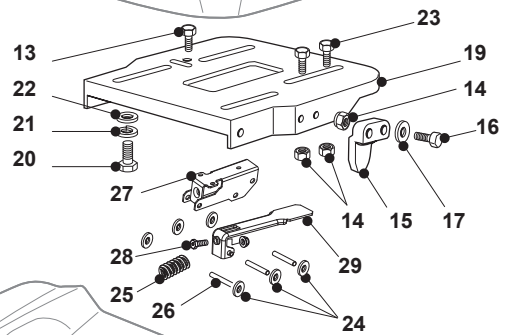

Ride-on 90-92 cm Tank - 4,5 Lt

Issue 11 - 2016

Fig.	Q.ty	Part No	Description	Notes
1	1	325735124/0	Fuel Tank	
2	1	125795001/1	Cap	
3	1	325785291/0	Support	
4	1	112789195/0	Screw	
5	1	112581500/0	Grower	
6	1	112437503/0	Plate	
7	1	325785289/0	Support	
8	4	112735403/0	Screw	
11	1	325207176/0	Basin	

Fig.	Q.ty	Part No	Description	Notes
1	1	125961212/0	Steering Wheel	Grey
1	1	125961216/0	Steering Wheel	Black
1	1	125961209/0	Steering Wheel	Black
1	1	125961201/0	Steering Wheel	Black
2	1	325580500/0	Cap	Black
2	1	325580501/0	Cap	Grey
3	1	325961222/1	Steering wheel	
4	1	325580508/0	Steering Plate Cover	
5	1	112620299/0	Elastic Pin	
6	1	125722470/0	Seat	
7	1	125722463/0	Seat	
8	1	125722453/1	Seat	
9	1	125722471/0	Seat	
10	1	125722456/0	Seat	
11	1	125722478/1	Seat	
12	1	125430285/0	Spring	
13	1	112789000/0	Screw	
14	1	112154330/0	Nut	
15	1	327063021/1	Cam	
16	2	112789100/0	Screw	
17	2	112523020/0	Washer	
18	2	112154330/0	Nut	
19	1	325547033/2	Seat Plate	
20	4	112793101/0	Screw	
21	4	112583500/0	Grower	
22	4	112523060/0	Washer	
23	2	112789000/0	Screw	
24	6	112604896/0	Crown Fastener	
25	1	125430285/0	Spring	
26	3	122517866/0	Pin	
27	1	325774575/0	Fulcrum Clamp	
28	1	112735661/0	Screw	
29	1	325318327/0	Lever	