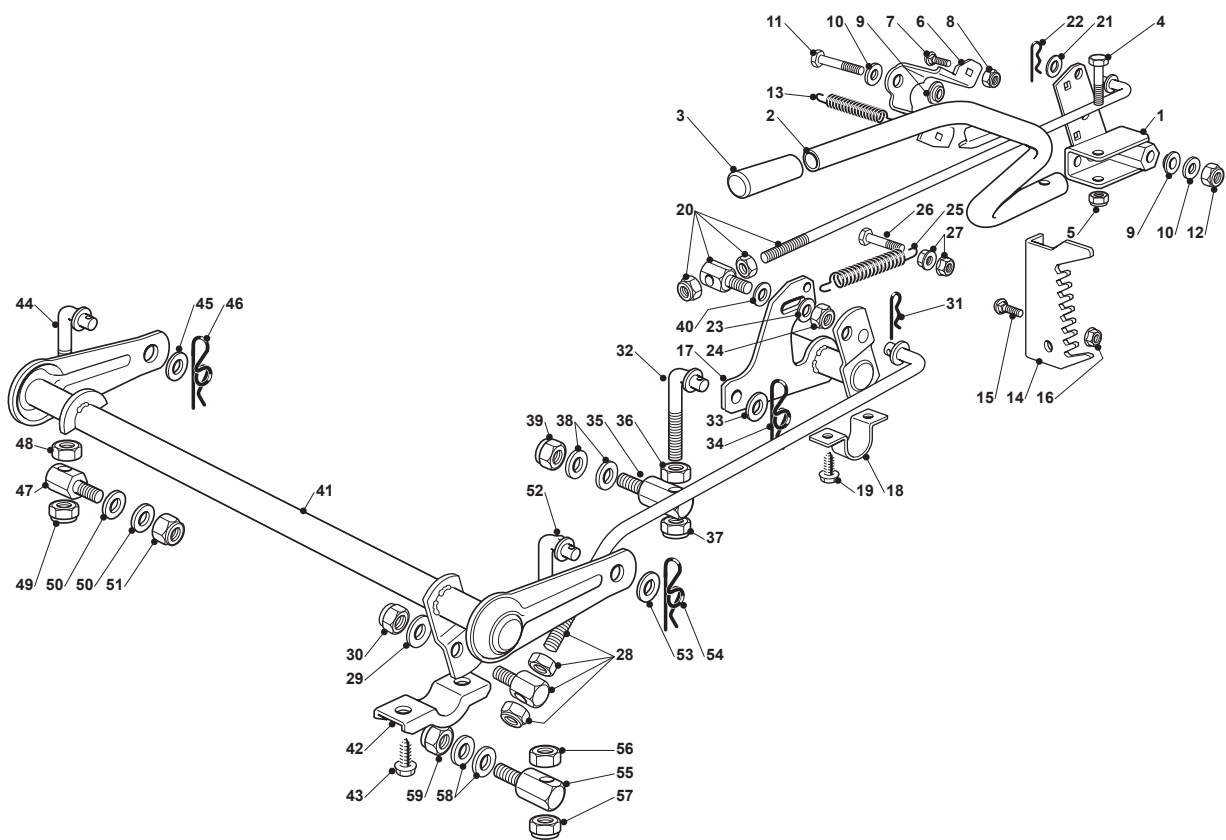

NJS 92 HYDRO

Ride-on 90-92 cm Transmission Hydrogear

Issue 11 - 2016

Fig.	Q.ty	Part No	Description	Notes
23	1	135062019/0	Belt	

Fig.	Q.ty	Part No	Description	Notes
1	1	382774249/0	Clamp	
2	1	382318219/1	Lever	
3	1	125394508/0	Knob	
4	1	112674700/0	Screw	
5	1	112154510/0	Nut	
6	1	325650113/0	Plate	
7	2	112818690/0	Screw	
8	2	112155000/0	Nut	
9	2	122041980/0	Bushing	
10	2	112523060/0	Washer	
11	1	112691600/0	Screw	
12	1	112155000/0	Nut	
13	1	125430259/0	Spring	
14	1	325735511/0	Sector	
15	2	112818690/0	Screw	
16	2	112293201/0	Nut	
17	1	382000387/0	Axle	
18	2	325547041/1	Plate	
19	4	112731580/0	Screw	
20	1	382000618/0	Rod	
21	1	325670011/0	Antifriction Washer	
22	1	124487997/0	Cotter Pin	
23	1	112523040/0	Washer	
24	1	112154210/0	Nut	
25	1	122446402/0	Spring	
26	1	112792410/0	Screw	
27	2	112292102/0	Nut	
28	1	382000537/0	Connecting Rod	
29	2	325670008/1	Washer	
30	1	112156602/0	Nut	
31	1	124487998/0	Cotter Pin	
32	1	125840025/0	Tie Rod	
33	1	325670008/1	Washer	
34	1	124487998/0	Cotter Pin	
35	1	125510090/0	Pin	
36	1	112295200/0	Nut	
37	1	112156602/0	Nut	
38	2	325670008/1	Washer	
39	1	112156602/0	Nut	
40	2	112521360/0	Washer	
41	1	382000385/0	Axle	
42	2	327546015/2	Plate	
43	4	112731350/0	Screw	
44	1	125840024/0	Tie Rod	
45	1	325670008/1	Washer	
46	1	124487998/0	Cotter Pin	
47	1	125510098/0	Pin	
48	1	112295200/0	Nut	
49	1	112156602/0	Nut	
50	2	325670008/1	Washer	
51	1	112156602/0	Nut	

Fig.	Q.ty	Part No	Description	Notes
52	1	125840025/0	Tie Rod	
53	1	325670008/1	Washer	
54	1	124487998/0	Cotter Pin	
55	1	125510090/0	Pin	
56	1	112295200/0	Nut	
57	1	112156602/0	Nut	
58	2	325670008/1	Washer	
59	1	112156602/0	Nut	