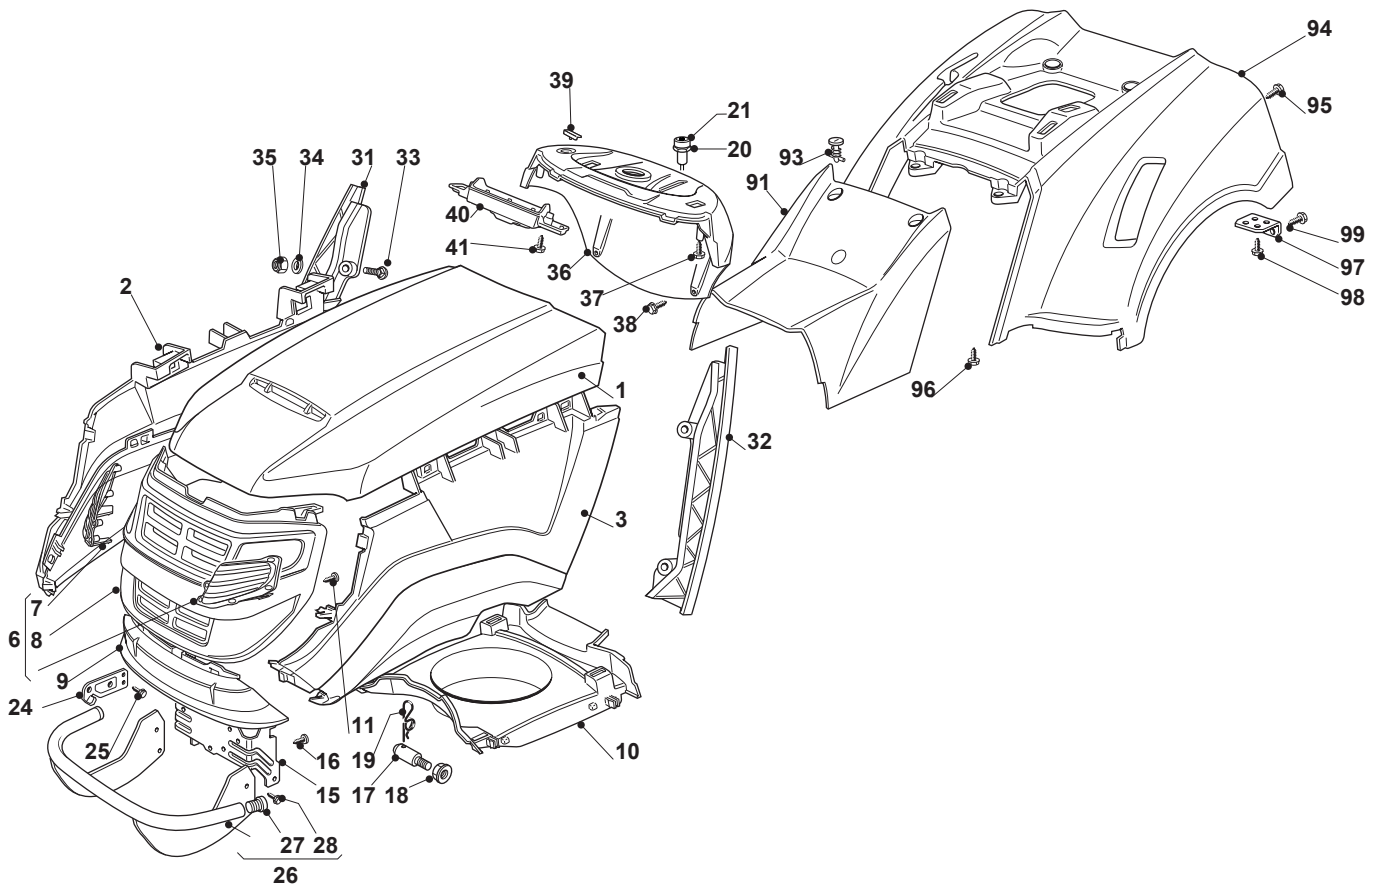

Fig.	Q.ty	Part No	Description	Notes
9	1	325076877/1	Lower Red Hood, Front	
36	1	325120242/0	Dashboard, Yellow	Yellow
1	1	325076871/0	Upper Engine Hood Red	
2	1	382394620/0	Hood, Right	
3	1	382394621/0	Hood, Left	
6	1	382394618/0	Hood, Front	
7	1	325410878/0	Grill	
10	1	325108031/0	Conveyor	
11	6	112735403/0	Screw	
15	1	325774301/2	Engine Hood Support	
16	5	112735403/0	Screw	
17	2	125510079/1	Pin	
18	2	112293201/0	Nut	
19	2	124487998/0	Cotter Pin	
20	1	325256250/0	Screwed Ring	
21	1	325605003/0	Button	
24	2	325547159/1	Plate	
25	4	112731580/0	Screw	
26	1	382869027/0	Muffler Protection	
27	2	118737860/0	Cap	
28	4	112734995/0	Screw	
31	1	325599012/0	Dashboard, Right Profile	
32	1	325599013/0	Left Dashboard Support	
33	4	112815221/0	Screw	
34	4	112521330/0	Washer	
35	4	112154510/0	Nut	
36	1	325120245/0	Dashboard, Black	Black
36	1	325120240/0	Dashboard, Red	Red
37	2	112728440/0	Screw	
38	2	112735402/0	Screw	
39	2	125260000/0	Grommet	
40	1	325600074/0	Card Protection	
41	2	112735402/0	Screw	
91	1	325110363/0	Cover, Red	
93	2	125580020/2	Stake	
94	1	325110322/0	Red Wheels Cover	
95	4	112735402/0	Screw	
96	2	112735402/0	Screw	
97	2	325755041/0	Bracket	
98	4	112728686/0	Screw	
99	2	112735110/0	Screw	