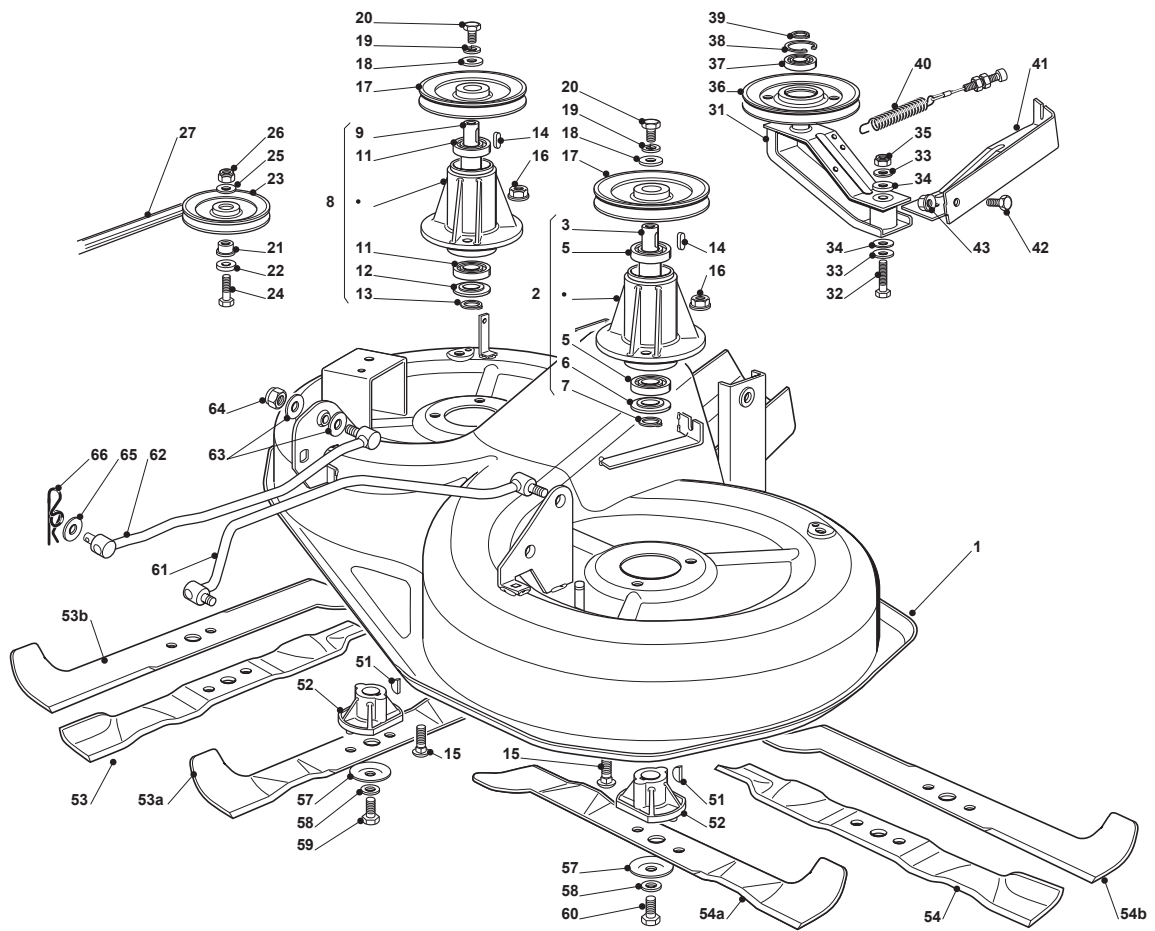

Fig.	Q.ty	Part No	Description	Notes
1	1	382564075/0	Cutting Plate Black	Black
1	1	382564091/0	Cutting Plate Red	Red
1	1	382564112/0	Cutting Plate Yellow	Yellow
2	1	382207202/0	Left Flange Ass.Y	
3	1	125020802/0	Shaft	
5	2	119216047/0	Bearing	
6	1	325160501/0	Dust Cover Disc	
7	1	112609260/0	Seeger	
8	1	382207203/0	Right Flange Assy	
9	1	125020803/0	Secondary Blade Shaft	
11	2	119216047/0	Bearing	
12	1	325160501/0	Dust Cover Disc	
13	1	112609260/0	Seeger	
14	2	112139480/0	Feather	
15	6	112818700/0	Screw	
16	6	112154210/0	Nut	
17	2	125601563/0	Pulley	
18	2	125670007/0	Washer	
19	2	112583500/0	Grower	
20	2	112793102/0	Screw	
21	1	125160079/0	Spacer	
22	1	125670007/0	Washer	
23	1	325601599/0	Pulley	
24	1	112691115/0	Screw	
25	1	112523060/0	Washer	
26	1	112155000/0	Nut	
27	1	135065701/0	Belt	
31	1	382318141/2	Lever	
32	1	112691700/0	Screw	
33	2	112523070/0	Washer	
34	2	322672152/0	Antifriction Washer	
35	1	112155000/0	Nut	
36	1	125601564/1	Pulley	
37	1	119216048/0	Bearing	
38	1	112610800/0	Seeger	
39	1	112609200/0	Seeger	
40	1	382004618/0	Wire	
41	1	382774215/3	Clamp	
42	1	112792611/0	Screw	
43	1	112293201/0	Nut	
51	2	112139100/0	Key	
52	2	125463200/0	Blade Hub	
53	1	182004354/0	Right Blade, Winged	
53	1	182004345/1	Right Blade, Winged	
53	1	182004352/0	Right Mulching Blade	
54	1	182004353/0	Left Blade Mulching, Winged	
54	1	182004344/1	Left Blade, Winged	
54	1	181004346/3	Blade	
57	2	122160400/0	Elastic Disc	
58	2	112523080/0	Washer	
59	1	112735695/1	Screw	