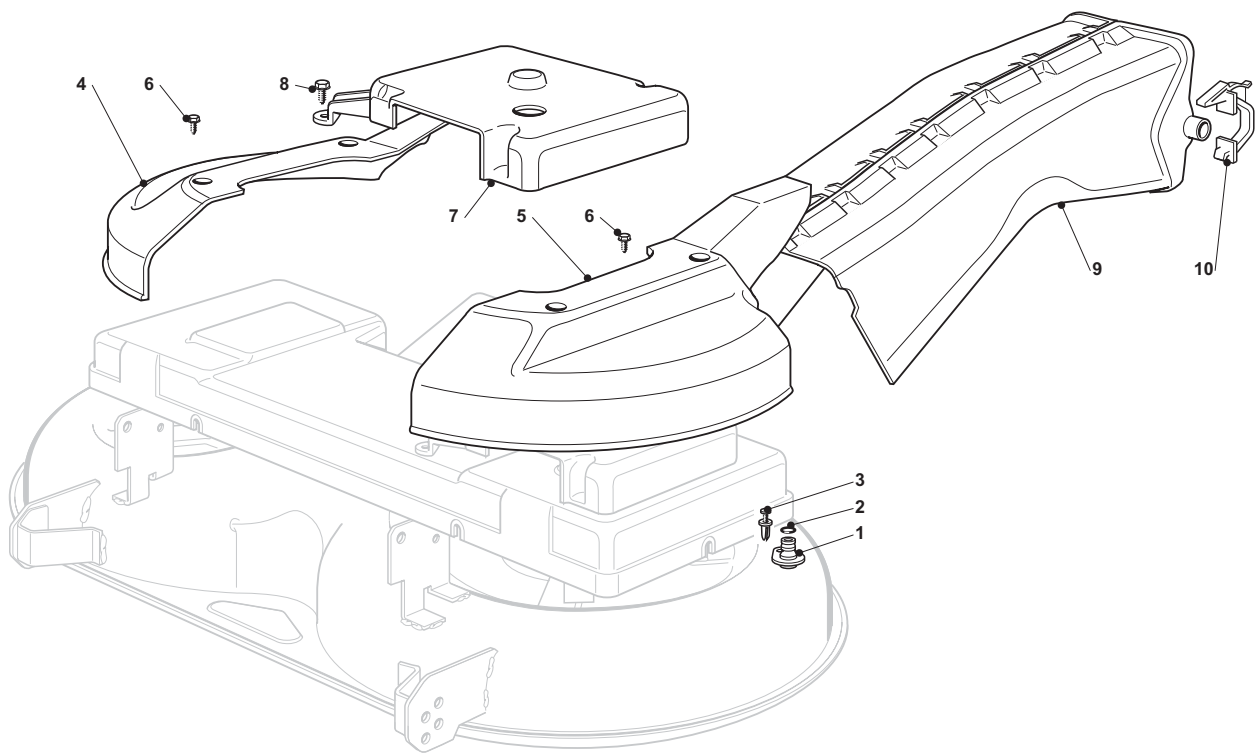

Guards And Conveyor							
POS	CODE	Q.TY	DESCRIZIONE	DESCRIPTION	DESCRIPTION	BESCHREIBUNG	NOTES
1	25033060/0	2	Attacco Tubo Acqua	Water Hose Connection	Raccord Tuyau D'Eau	Wasseranschluss	
2	19035000/0	2	Anello Or	O Ring	O Ring	O Ring	
3	12500030/0	2	Rivetto	Rivet	Rivet	Niet	
4	25060104/0	1	Carter Nero	Guard Black	Carter Noire	Blech Schwarz	
5	25060105/0	1	Carter Nero	Guard Black	Carter Noire	Blech Schwarz	
6	12735403/0	4	Vite	Screw	Vis	Schraube	
7	25600049/0	1	Protezione	Guard	Protection	Schutz	
8	12735403/0	3	Vite	Screw	Vis	Schraube	
9	382108021/0	1	Convogliatore	Conveyor	Convoyeur	Blechsatz	
10	25774373/0	2	Staffa	Clamp	Bride	Bride