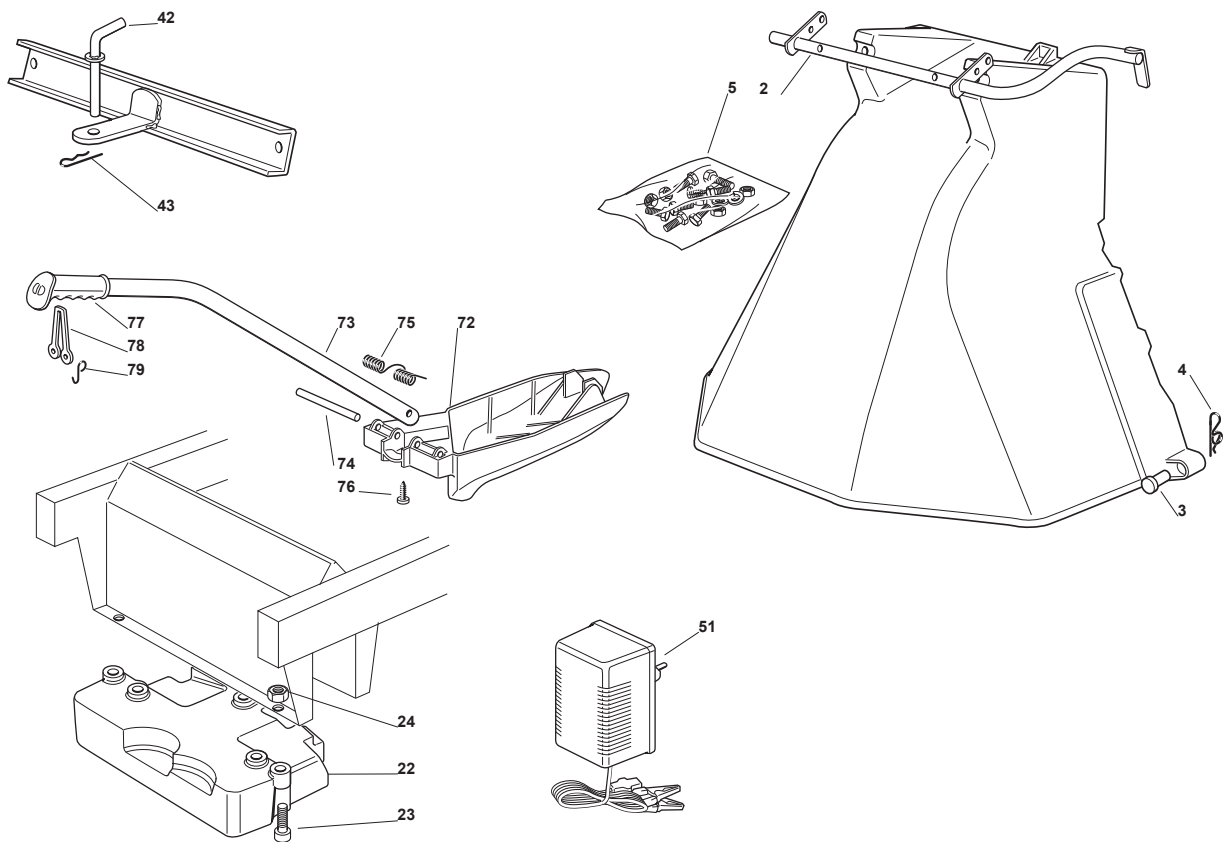

Fig.	Q.ty	Part No	Description	Notes
2	1	382869035/0	Stone Guard Tube	
3	2	125510022/0	Pin	
4	2	124487998/0	Cotter Pin	
5	1	382180062/0	Outfit, Screws	
22	1	125519997/1	Front Weight Tc	
23	3	112760520/0	Screw	
24	3	112155000/0	Nut	
42	1	125510021/1	Hitch Pin	
43	1	124487999/0	Spring Pin	
51	1	182180090/0	Battery Charger	CE Plugg
51	1	182180091/0	Battery Charger	UK Plugg
72	1	325140093/0	Deflector	
73	1	325394007/0	Handle	
74	1	125510077/0	Pin	
75	1	125430245/0	Spring	
76	1	112735410/0	Screw	
77	1	325280000/1	Handgrip	
78	1	125840011/1	Tie Rod	
79	2	125253004/0	Mulch.Kit Fixing Hook	