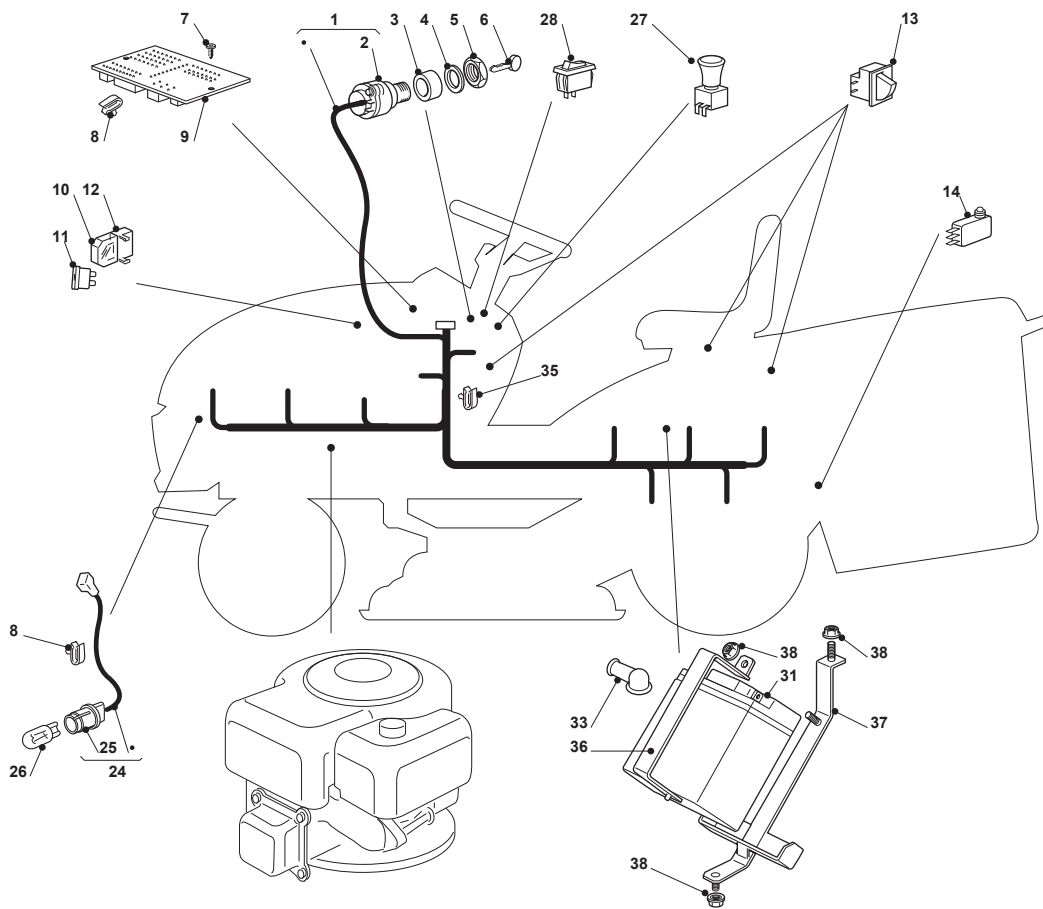

Fig.	Q.ty	Part No	Description	Notes
1	2	325785275/0	Support	
2	4	112818690/0	Screw	
3	4	112293201/0	Nut	
11	1	325755031/1	Bracket	
12	1	112789000/0	Screw	
13	1	325774315/1	Bracket	
14	1	125510080/1	Pin	
15	1	112292102/0	Nut	
16	1	122450432/0	Spring	
17	1	112154330/0	Nut	
18	2	382774251/0	Bracket	
19	1	382800099/0	Grasscatcher Frame	
20	1	382800103/0	Grasscatcher Frame	
21	1	382800101/1	Front Frame	
22	1	182105921/0	Grasscatcher	
23	1	382394003/0	Front Handle	
24	1	382869023/0	Rod	
25	1	125394508/0	Knob	
26	1	382180138/0	Screw Outfit	
27	4	112815240/0	Screw	
28	8	112154510/0	Nut	
29	2	325650115/0	Stiffening	
31	1	325110319/0	Yellow Grass-Catcher Cover	Yellow
31	1	325110320/0	Red Grass-Catcher Cover	Red
31	1	325110342/0	Grey Grass-Catcher Cover	Grey
31	1	325110413/0	Black Grass-Catcher Cover	Black
31	1	325110421/0	White Grass-Catcher Cover	White
32	1	325033049/1	Reinforcement Rod	
33	1	382650043/0	Lower Stiffening	
34	1	382800173/0	Frame	
35	4	112815220/0	Screw	
36	9	112154510/0	Nut	
41	1	125600041/0	Grassc.Full Micro Protection Tcj-F	
42	1	125600042/0	Grasscatcher Micro Prot Cover	
43	1	125318124/0	Full Grassc. Microswtich Cover	
44	1	112400030/0	Pin	
45	1	325785272/0	Micro Protection	
46	1	112728510/0	Screw	
47	1	125600048/0	Micro Protection Cover	
48	2	112735110/0	Screw	