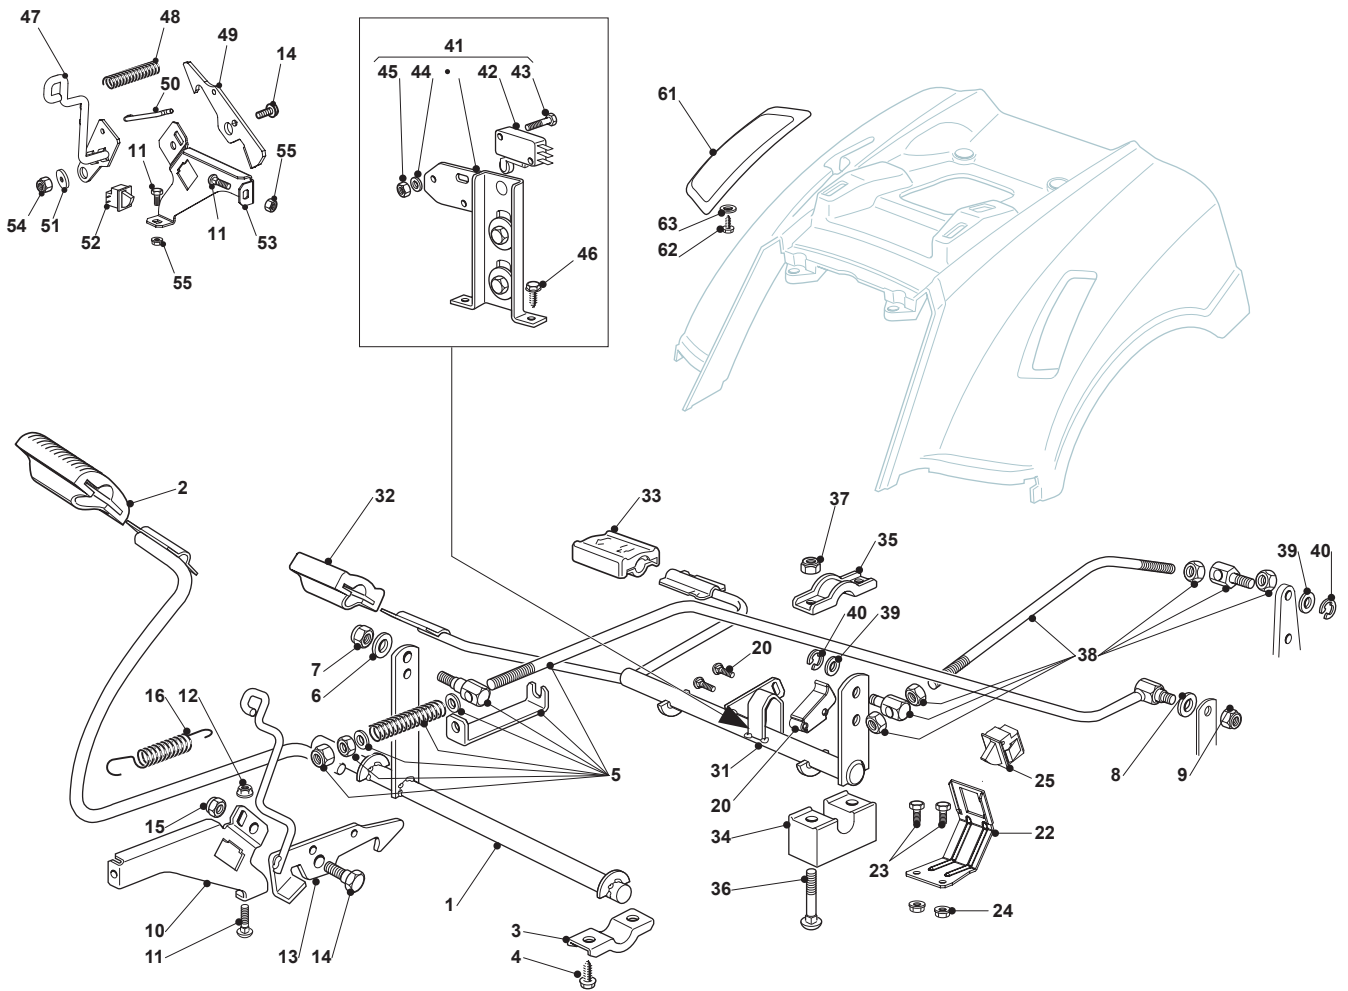

Fig.	Q.ty	Part No	Description	Notes
41	1	382394853/OLC	Switch Ass.Y	
13	1	382318289/0	Rod Brake Lever	
1	1	382500029/1	Pedal	
2	1	325110416/0	Clamp Cover	
3	2	327546015/2	Plate	
4	4	112729601/1	Screw	
5	1	382000542/1	Rod	
6	1	112521350/0	Washer	
7	1	112155000/0	Nut	
8	1	112521350/0	Washer	
9	1	112155000/0	Nut	
10	1	325785261/0	Support	
11	2	112815200/0	Screw	
12	2	112292102/0	Nut	
14	1	122524970/3	Pin	
15	1	112155000/0	Nut	
16	1	125430213/0	Spring	
20	1	325060034/1	Cam	
21	2	112735404/0	Screw	
22	1	325547375/0	Plate	
23	2	112793102/0	Screw	
24	2	112293201/0	Nut	
25	1	119410614/0	Microswitch	
31	1	382000605/0	Gear Control Axle	
32	1	325110417/0	Clamp Cover Front	
33	1	325110418/0	Clamp Cover Rear	
34	2	325785185/0	Support	
35	2	327546015/2	Plate	
36	4	112815245/0	Screw	
37	4	112154510/0	Nut	
38	1	382000543/0	Rod	
39	2	112523040/0	Washer	
40	2	112154510/0	Nut	
42	1	119410609/1LC	Micro Switch	
43	2	112735602/0	Screw	
44	2	112581100/0	Grower	
45	2	112290791/0	Nut	
46	2	112735110/0	Screw	
47	1	382318289/0	Rod Brake Lever	
48	1	125430213/0	Spring	
49	1	325253007/1	Brake Hook	
50	1	125033119/0	Rod	
51	1	122041980/0	Bushing	
52	1	119410613/0	Microswitch	
53	1	325785261/0	Support	
54	1	112155010/0	Nut	
55	4	112292102/0	Nut	
61	1	325207171/0	Cover (Hydro)	
62	2	112735402/0	Screw	
63	4	112523050/0	Washer	