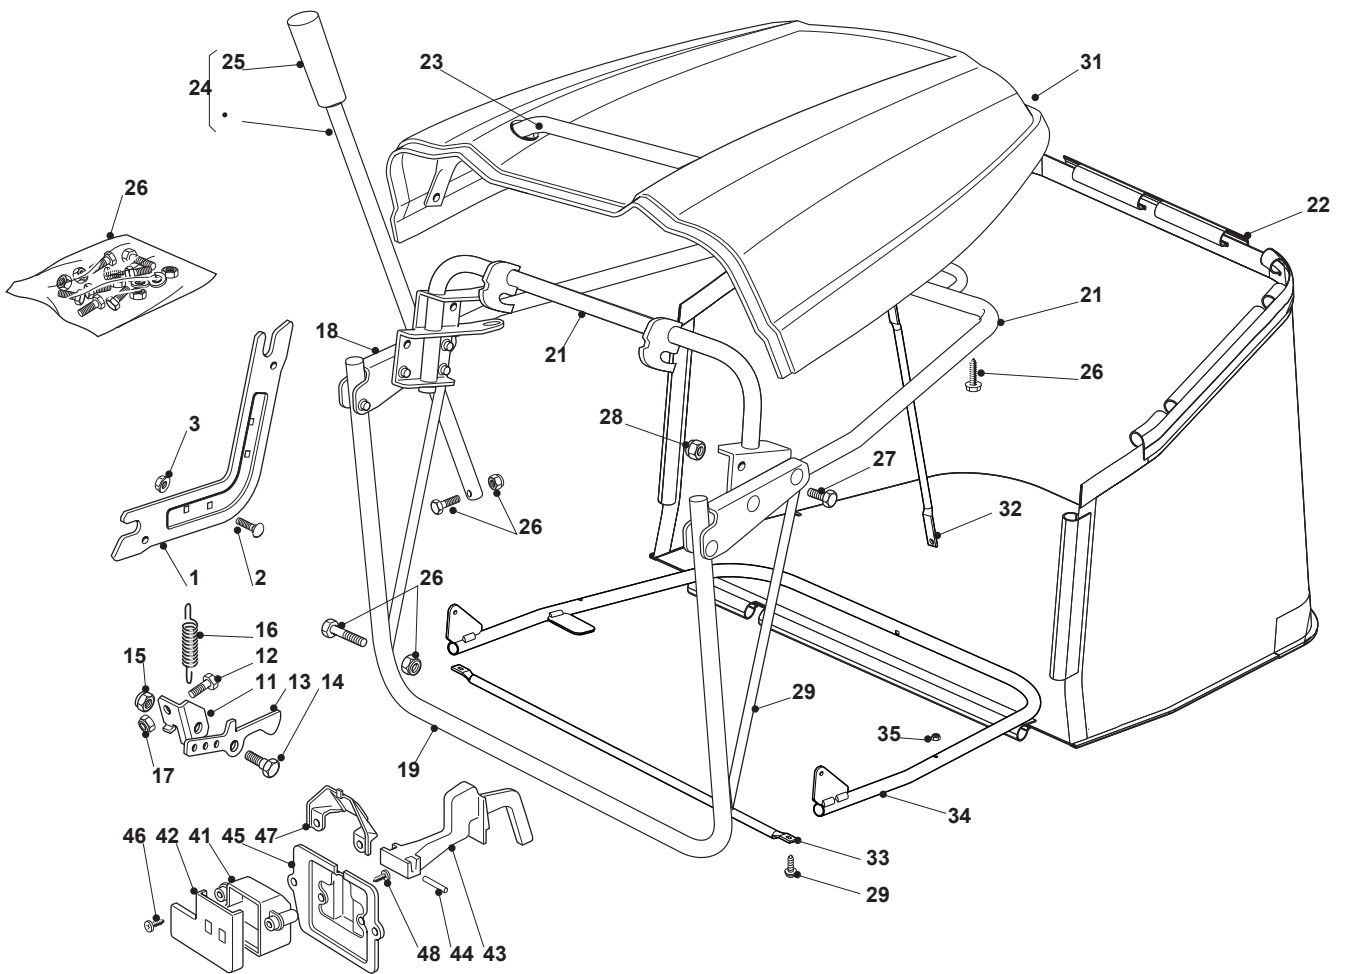

Fig.	Q.ty	Part No	Description	Notes
11	1	325755031/1	Bracket	
12	1	112789000/0	Screw	
13	1	325774315/1	Bracket	
14	1	125510080/1	Pin	
15	1	112292102/0	Nut	
16	1	122450432/0	Spring	
17	1	112154330/0	Nut	
18	1	382800109/0	Frame	
19	1	382800105/0	Frame Grasscatcher Frame	
20	2	325650117/0	Stiffening	
21	1	382800107/0	Front Frame Grasscatcher Upper Frame Ass.Y	
22	1	182105974/0	Grasscatcher	
23	1	382180120/0	Screw	
24	4	112729601/1	Screw	
25	2	112789210/0	Screw	
26	2	112540040/0	Washer	
31	1	382110273/1	Black Grass-Catcher Cover	
32	1	127394000/0	Handle	
33	2	112789020/0	Screw	
34	2	112523020/0	Washer	
35	2	112154330/0	Nut	
41	1	125600041/0	Grassc.Full Micro Protection Tcj-F	
42	1	125600042/0	Grasscatcher Micro Prot Cover	
43	1	125318124/0	Full Grassc. Microswtich Cover	
44	1	112400030/0	Pin	
45	1	325785272/0	Micro Protection	
46	1	112728510/0	Screw	
47	1	125600048/0	Micro Protection Cover	
48	2	112735110/0	Screw	