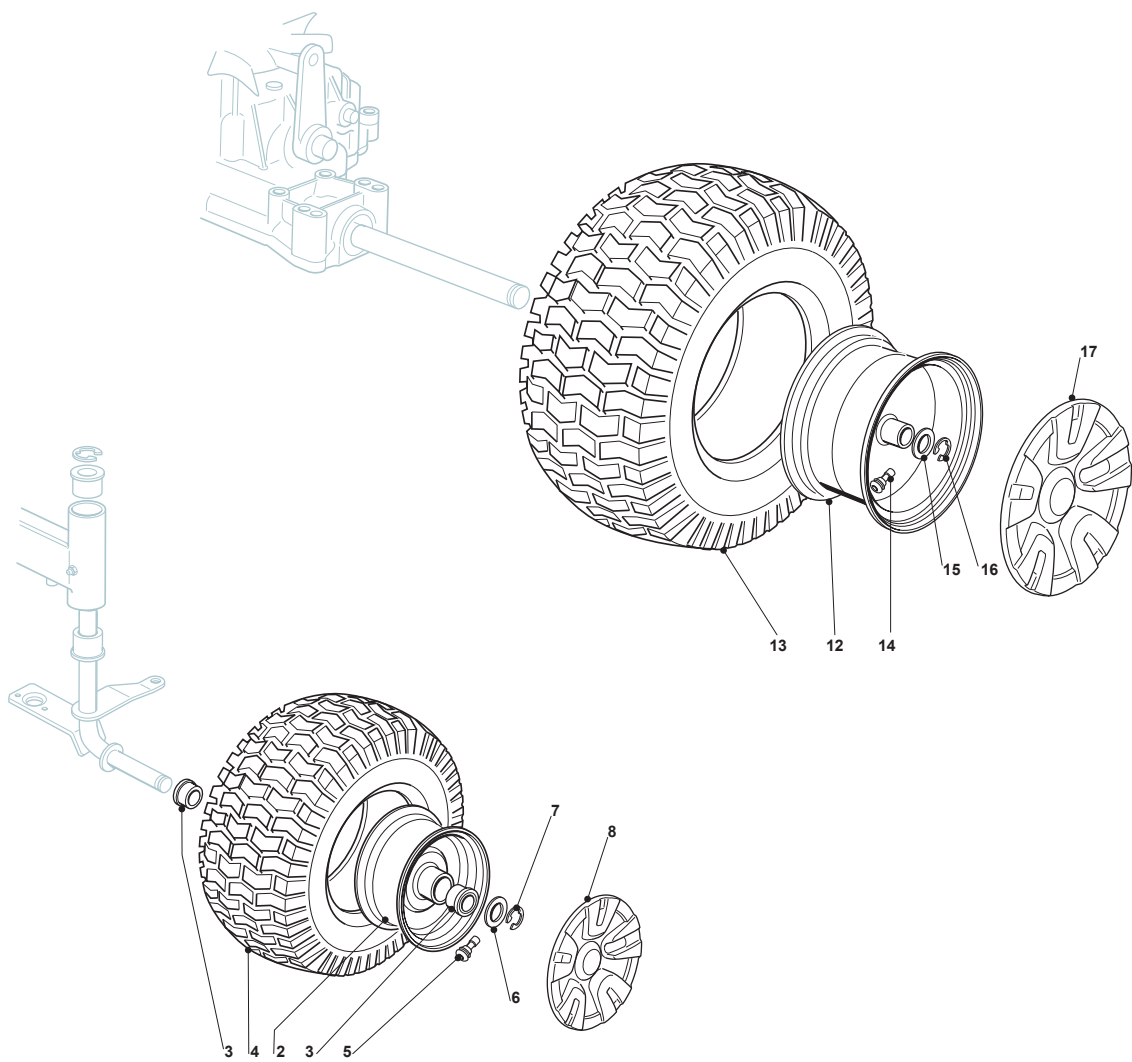

Fig.	Q.ty	Part No	Description	Notes
2	2	182000598/0	Rimm	
3	4	125122200/2	Bearing	
4	2	125590014/0	Tyre	13X5.00-6 PR2 TL P512
4	2	125590020/0	Tyre	15X6.00-6 PR2 TL P519
5	2	125950000/0	Valve	
6	2	125670005/1	Washer	
7	2	112001000/0	Benzing Ring	
8	2	382110274/0	Wheel Cover	Grey Cover
12	2	182000599/0	Rimm	
13	2	125590001/0	Rear Tyre	18X8.50-8 PR2 TL P512
13	2	125590015/0	Tyre	18X8.50-8 P332
14	2	125950000/0	Valve	
15	2	125670005/1	Washer	
16	2	112001010/0	Benzing Ring	
17	2	382110275/0	Rear Wheel Deck	Grey Cover