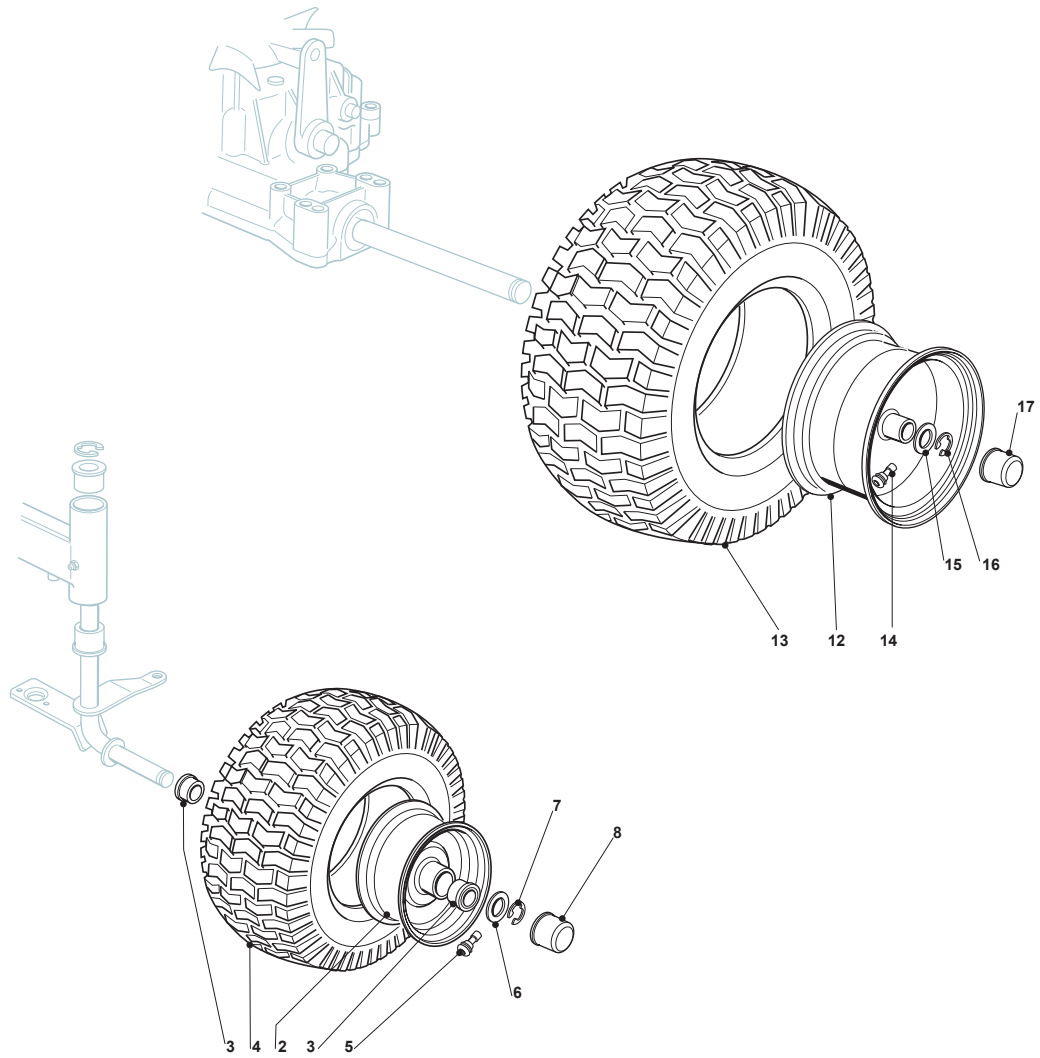

Fig.	Q.ty	Part No	Description	Notes
1	1	125961212/0	Steering Wheel	Grey
1	1	125961216/0	Steering Wheel	Black
1	1	125961209/0	Steering Wheel	Black
1	1	125961201/0	Steering Wheel	Black
2	1	325580500/0	Cap	Black
2	1	325580501/0	Cap	Grey
3	1	325961222/1	Steering wheel	
4	1	325580508/0	Steering Plate Cover	
5	1	112620299/0	Elastic Pin	
6	1	125722470/0	Seat	
7	1	125722463/0	Seat	
8	1	125722453/1	Seat	
9	1	125722471/0	Seat	
10	1	125722456/0	Seat	
11	1	125722478/1	Seat	
12	1	125430285/0	Spring	
13	1	112789000/0	Screw	
14	1	112154330/0	Nut	
15	1	327063021/1	Cam	
16	2	112789100/0	Screw	
17	2	112523020/0	Washer	
18	2	112154330/0	Nut	
19	1	325547033/2	Seat Plate	
20	4	112793101/0	Screw	
21	4	112583500/0	Grower	
22	4	112523060/0	Washer	
23	2	112789000/0	Screw	
24	6	112604896/0	Crown Fastener	
25	1	125430285/0	Spring	
26	3	122517866/0	Pin	
27	1	325774575/0	Fulcrum Clamp	
28	1	112735661/0	Screw	
29	1	325318327/0	Lever	