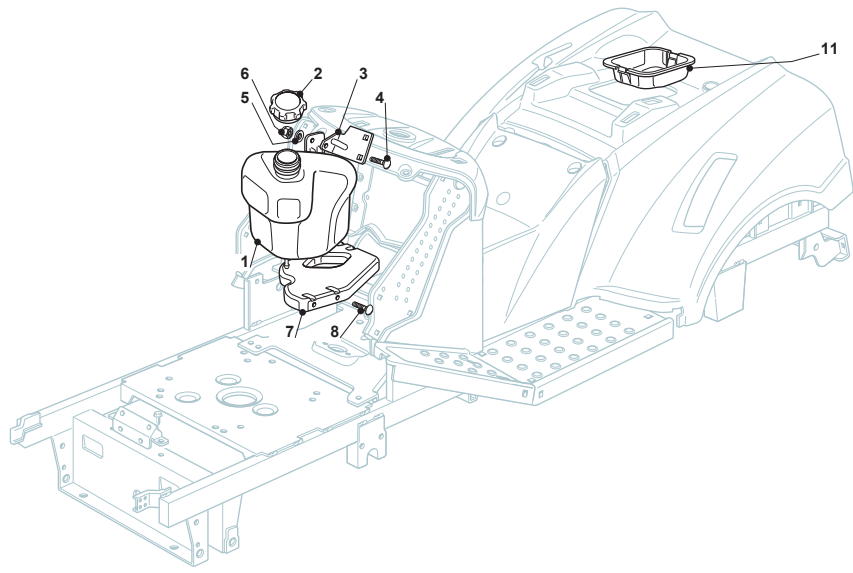

NJTP 92 HYDRO

Ride-on 90-92 cm Tank - 4,5 Lt

Issue 11 - 2016

Fig.	Q.ty	Part No	Description	Notes
1	1	325735124/0	Fuel Tank	
2	1	125795001/1	Cap	
3	1	325785291/0	Support	
4	1	112789195/0	Screw	
5	1	112581500/0	Grower	
6	1	112437503/0	Plate	
7	1	325785289/0	Support	
8	4	112735403/0	Screw	
11	1	325207176/0	Basin