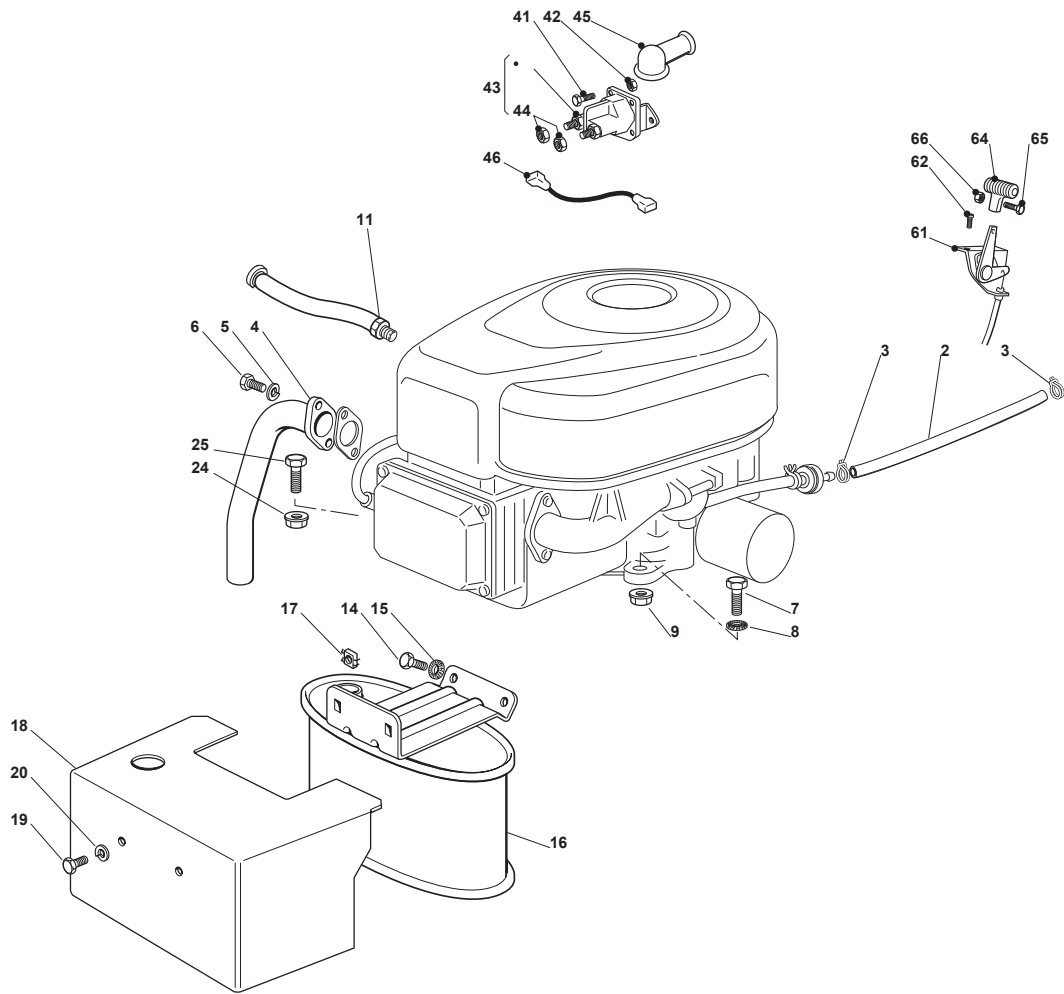

Fig.	Q.ty	Part No	Description	Notes
43	1	118736113/0	Starter Relay	
10	1	118562996/0	Shut out valve	
2	1	325869057/0	Fuel Tube Connecting Tube	
3	4	118375051/1	Fair Led	
4	1	118738224/0	Exhaust Conn. Tube	
5	2	112583500/0	Grower	
6	2	112735530/0	Screw	
7	1	112691115/0	Screw	
8	1	112540260/0	Grower	
9	1	112154210/0	Nut	
11	1	1134-5827-01	Oil Drain Assy	
14	2	112793102/0	Screw	
15	2	112540260/0	Grower	
16	1	182750010/0	Muffler	
17	2	112360425/0	Nut	
18	1	382598009/2	Muffler Protection	
19	2	112792611/0	Screw	
20	2	112583500/0	Grower	
24	3	112154210/0	Nut	
25	3	112691100/0	Screw	
41	2	112791213/1	Screw	
42	2	112292102/0	Nut	
44	2	112360352/0	Nut	
45	1	118564861/1	Protection	
46	1	125065017/0	Cable	
61	1	182000200/1	Throttle Cable	
62	2	125943012/0	Screw	
64	1	325592000/0	Knob	
65	1	112726388/0	Screw	
66	1	112290800/0	Nut	