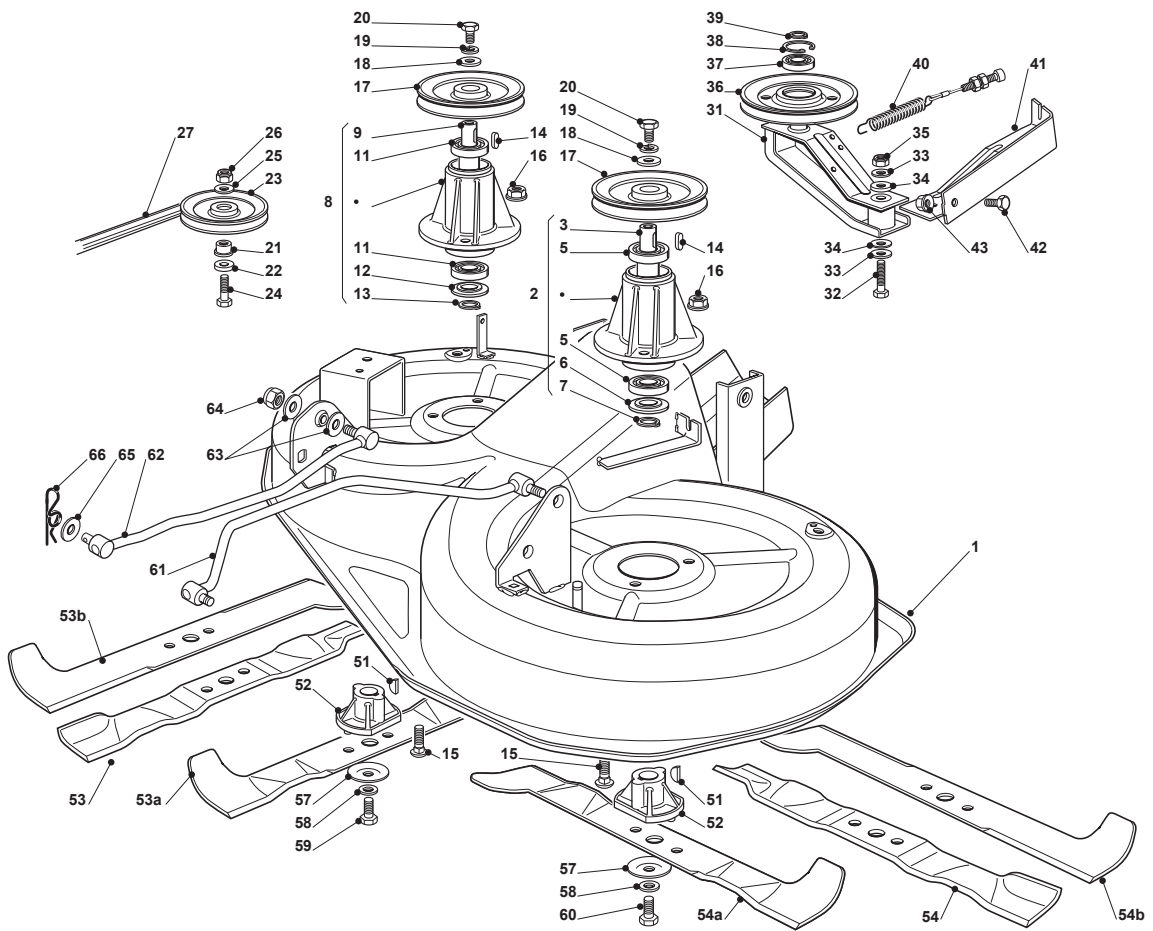

Fig.	Q.ty	Part No	Description	Notes
1	1	325060121/1	Right Belt Protection Carter	
2	1	325060122/0	Belt Protection	
3	6	112735120/0	Screw	
4	4	112728535/0	Screw	
5	1	325774381/0	Bracket	
6	1	325774383/0	Bracket	
7	1	325033066/0	Water Hose Connection	
8	1	112000970/0	Ring (Benzing)	
9	2	325033065/0	Water Hose Connection	
10	2	112500030/0	Rivet	
11	1	325869069/0	Washing Tube	
12	1	325869068/0	Washing Tube	
13	6	325160039/0	Spacer	
21	1	325060127/0	Belt Protection, Left - Right	
22	2	112791400/0	Screw	
23	2	112154510/0	Nut	
24	2	325160039/0	Spacer	
32	1	382108008/0	Conveyor	
33	2	325774373/0	Clamp	