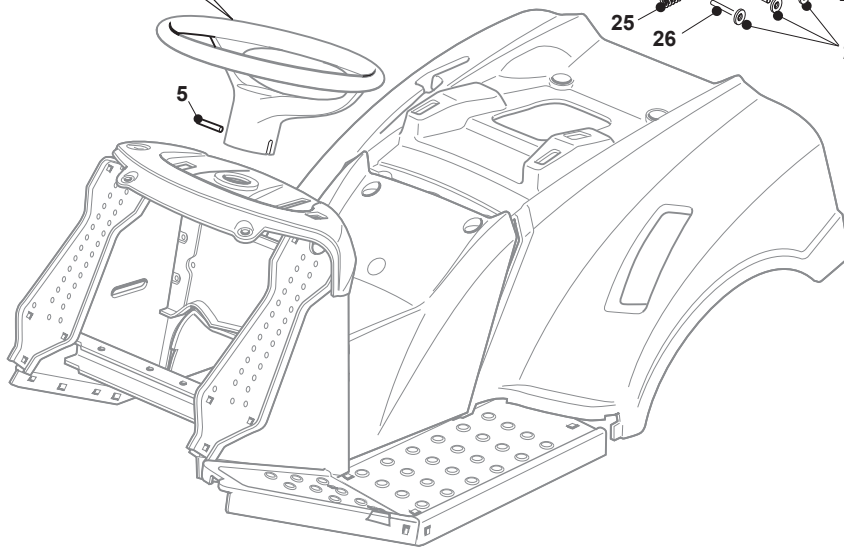

Fig.	Q.ty	Part No	Description	Notes
1	1	125961212/0	Steering Wheel	Grey
1	1	125961216/0	Steering Wheel	Black
1	1	125961209/0	Steering Wheel	Black
1	1	125961201/0	Steering Wheel	Black
2	1	325580500/0	Cap	Black
2	1	325580501/0	Cap	Grey
3	1	325961222/1	Steering wheel	
4	1	325580508/0	Steering Plate Cover	
5	1	112620299/0	Elastic Pin	
6	1	125722470/0	Seat	
7	1	125722463/0	Seat	
8	1	125722453/1	Seat	
9	1	125722471/0	Seat	
10	1	125722456/0	Seat	
11	1	125722478/1	Seat	
12	1	125430285/0	Spring	
13	1	112789000/0	Screw	
14	1	112154330/0	Nut	
15	1	327063021/1	Cam	
16	2	112789100/0	Screw	
17	2	112523020/0	Washer	
18	2	112154330/0	Nut	
19	1	325547033/2	Seat Plate	
20	4	112793101/0	Screw	
21	4	112583500/0	Grower	
22	4	112523060/0	Washer	
23	2	112789000/0	Screw	
24	6	112604896/0	Crown Fastener	
25	1	125430285/0	Spring	
26	3	122517866/0	Pin	
27	1	325774575/0	Fulcrum Clamp	
28	1	112735661/0	Screw	
29	1	325318327/0	Lever	