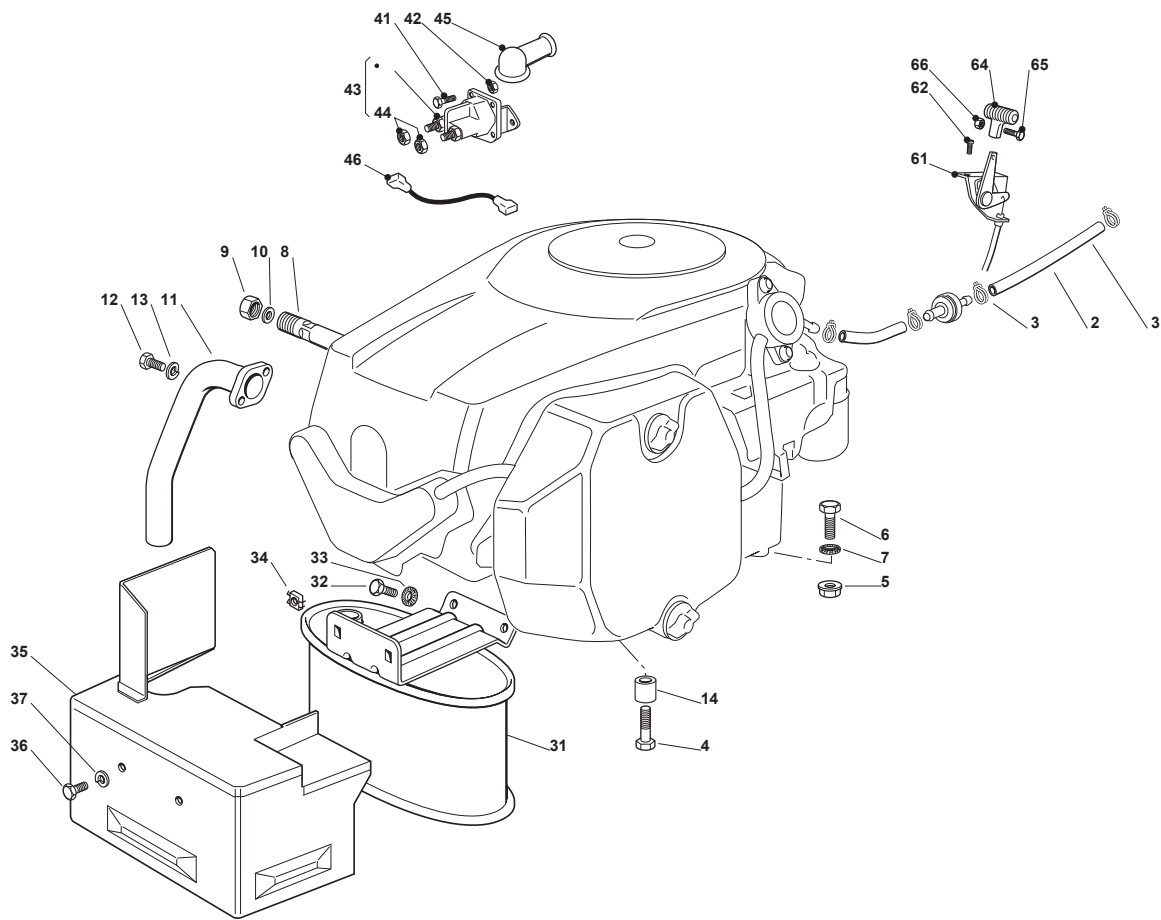

Fig.	Q.ty	Part No	Description	Notes
2	1	325869057/0	Fuel Tube Connecting Tube	
3	2	118375051/1	Fair Led	
5	1	112735599/0	Screw	
6	1	112540260/0	Grower	
7	4	112691115/0	Screw	
8	4	112154210/0	Nut	
10	1	118737849/0	Plug	
11	1	118401001/1	Oil Seal	
12	1	118738221/0	Exhaust Tube Right	
13	1	118738222/0	Right Exhaust Connection	
31	1	182750003/0	Muffler Assy	
32	2	112793102/0	Screw	
33	2	112540260/0	Grower	
34	2	112360425/0	Nut	
35	1	382598005/2	Muffler Protection	
36	2	112792611/0	Screw	
37	2	112583500/0	Grower	
41	2	112815221/0	Screw	
42	2	122170950/0	Spacer	
43	2	112292102/0	Nut	
44	1	127430561/0	Spring	
45	1	133567000/0	Relay	
61	1	182000200/1	Throttle Cable	
62	2	125943012/0	Screw	
64	1	125394501/0	Knob	
65	1	112726388/0	Screw	
66	1	112290800/0	Nut	