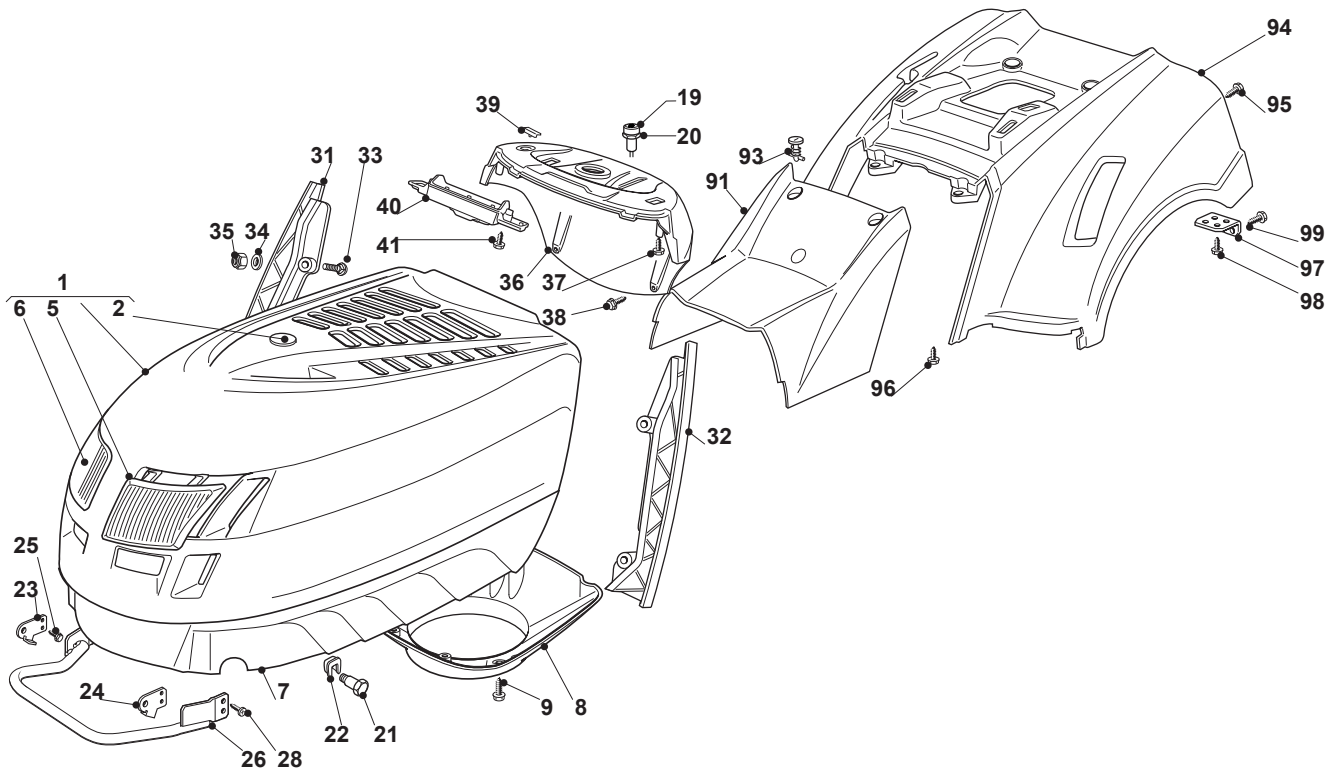

NJTP 92 HYDRO

Ride-on 90-92 cm Chassis Low End

Issue 11 - 2016

Fig.	Q.ty	Part No	Description	Notes
84	4	112293201/0	Nut	
88	1	382510079/0	Left Footboard Support	
89	1	382510077/0	Right Footboard Support	
94	4	112815200/0	Screw	
95	4	112292102/0	Nut	