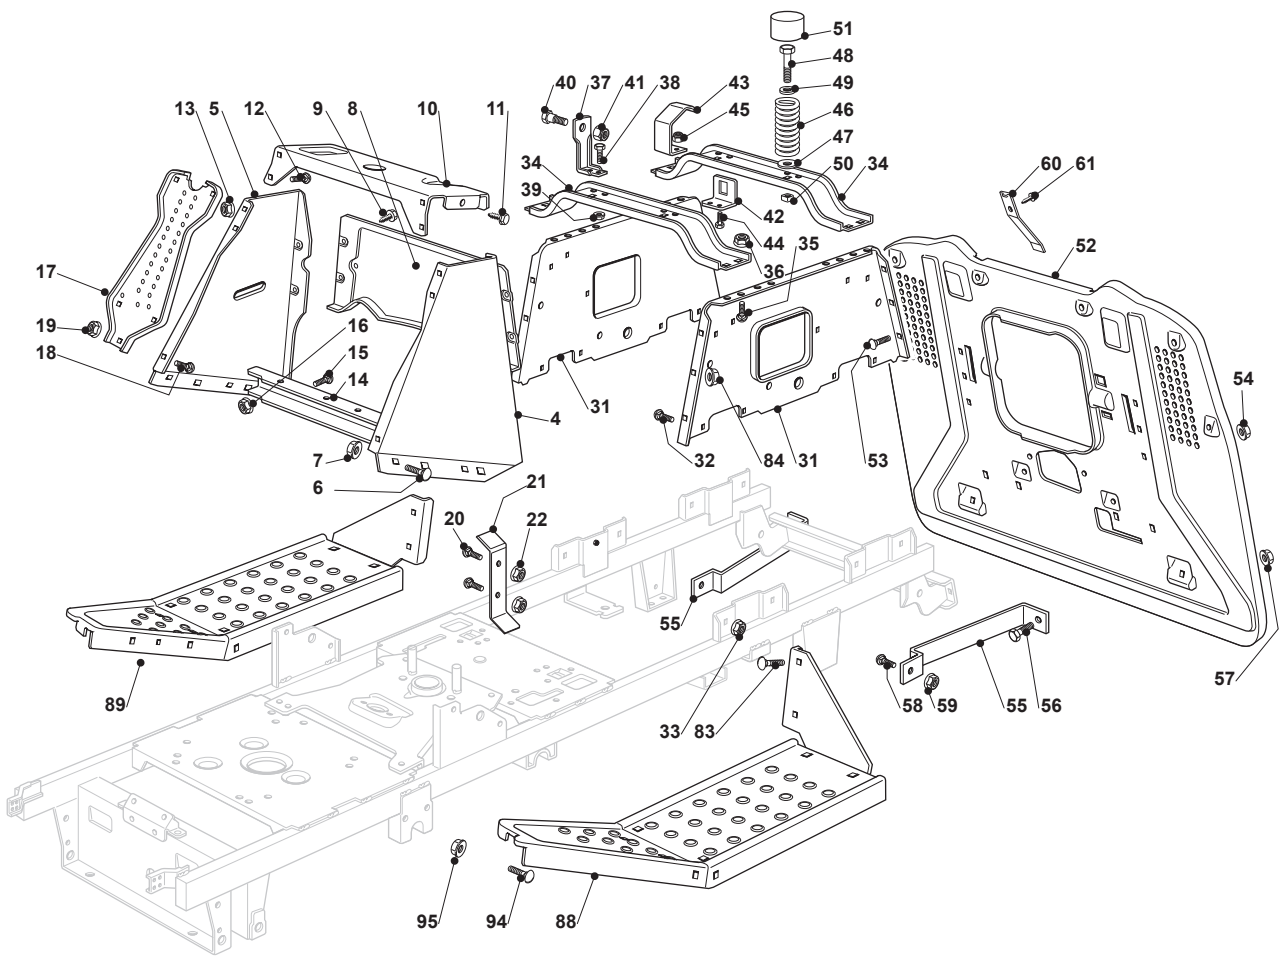

Fig.	Q.ty	Part No	Description	Notes
4	1	325785245/0	Right Dashboard Support	
5	1	325785243/1	Left Dashboard Support	
6	4	112818690/0	Screw	
7	4	112293201/0	Nut	
8	1	382785151/2	Rear Dashboard Support	
9	4	112735110/0	Screw	
10	1	325785255/0	Central Dashboard Support	
11	2	112735110/0	Screw	
12	4	112815200/0	Screw	
13	4	112292102/0	Nut	
14	1	325785241/0	Support	
15	2	112815200/0	Screw	
16	2	112292102/0	Nut	
17	2	382785153/1	Front Dashboard Support	
18	2	112815200/0	Screw	
19	2	112292102/0	Nut	
20	2	112793102/0	Screw	
21	1	325785499/0	Support	
22	2	112293201/0	Nut	
31	2	325785249/0	Seat Support	
32	8	112815200/0	Screw	
33	8	112292102/0	Nut	
34	2	325785257/1	Seat Support	
35	8	112818690/0	Screw	
36	8	112293201/0	Nut	
37	2	325755039/0	Bracket	
38	4	112792611/0	Screw	
39	4	112293201/0	Nut	
40	2	122524970/2	Fulcrum Pin	
41	2	112155010/0	Nut	
42	1	325755043/0	Bracket	
43	1	325430253/0	Spring	
44	2	112789000/0	Screw	
45	2	112154330/0	Nut	
46	2	125430257/1	Spring	
47	2	112523070/0	Washer	
48	2	112760515/0	Screw	
49	2	122671653/0	Washer	
50	2	112360425/0	Nut	
51	2	325122000/2	Spring	
52	1	382547041/1	Plate	
53	6	112792611/0	Screw	
54	6	112293201/0	Nut	
55	2	325650119/0	Plate Stiffening	
56	2	112792611/0	Screw	
57	2	112293201/0	Nut	
58	2	112792611/0	Screw	
59	2	112293201/0	Nut	
60	1	125430276/0	Spring	
61	1	112735110/0	Screw	
83	4	112792611/0	Screw	