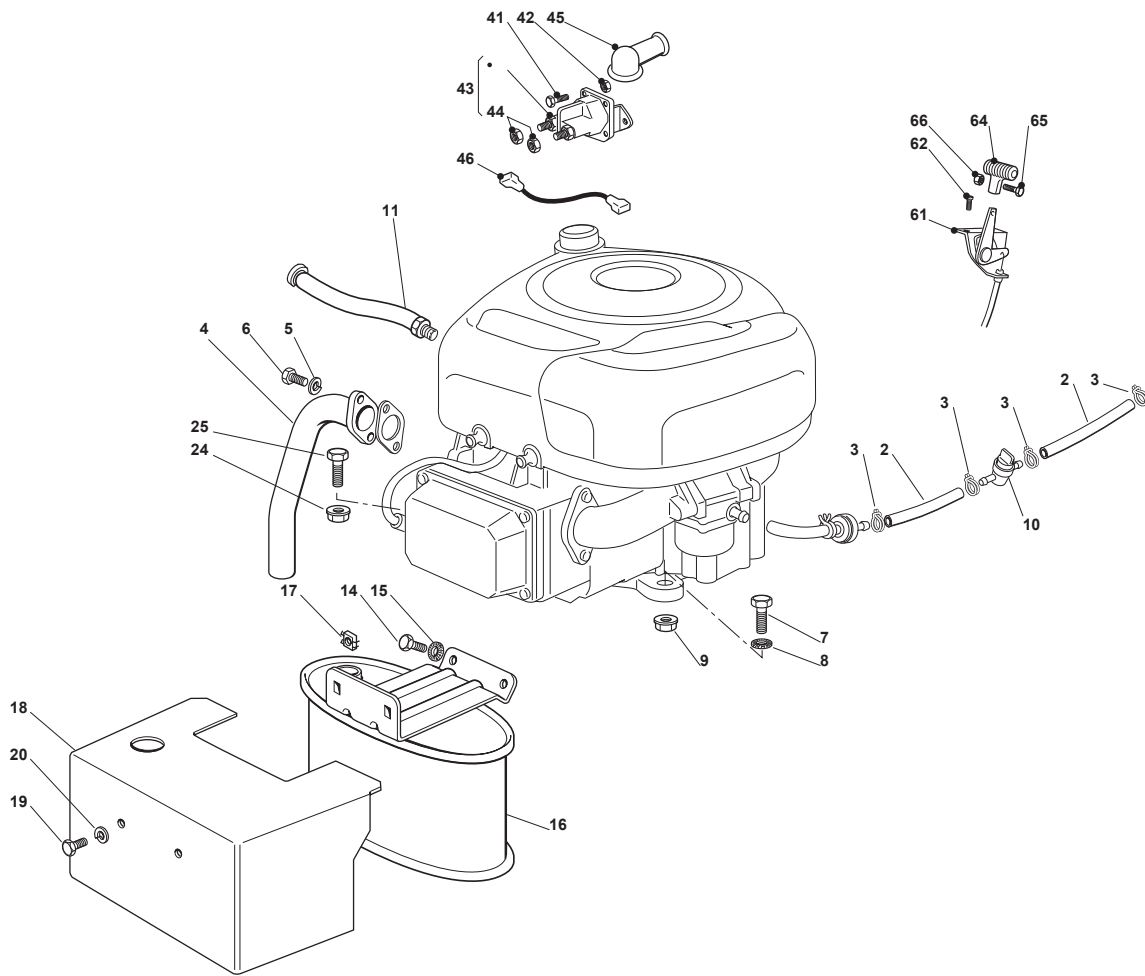

Fig.	Q.ty	Part No	Description	Notes
41	1	382394853/0LC	Switch Ass.Y	
13	1	382318289/0	Rod Brake Lever	
1	1	382500029/1	Pedal	
2	1	325110416/0	Clamp Cover	
3	2	327546015/2	Plate	
4	4	112729601/1	Screw	
5	1	382000627/0	Rod (Hydro-Gear)	
6	1	112521350/0	Washer	
7	1	112155000/0	Nut	
8	1	112521350/0	Washer	
9	1	112155000/0	Nut	
10	1	325785261/0	Support	
11	2	112815200/0	Screw	
12	2	112292102/0	Nut	
14	1	122524970/3	Pin	
15	1	112155000/0	Nut	
16	1	125430213/0	Spring	
20	1	325060034/1	Cam	
21	2	112735404/0	Screw	
22	1	325547375/0	Plate	
23	2	112793102/0	Screw	
24	2	112293201/0	Nut	
25	1	119410614/0	Microswitch	
31	1	382000605/1	Drive Pedal	
32	1	325110417/0	Clamp Cover Front	
33	1	325110418/0	Clamp Cover Rear	
34	2	325785185/0	Support	
35	2	327546015/2	Plate	
36	4	112815245/0	Screw	
37	4	112154510/0	Nut	
38	1	382000578/0	Rod	
39	2	112523040/0	Washer	
40	2	112000940/0	Benzing Ring	
42	1	119410609/1LC	Micro Switch	
43	2	112735602/0	Screw	
44	2	112581100/0	Grower	
45	2	112290791/0	Nut	
46	2	112735110/0	Screw	
47	1	382318289/0	Rod Brake Lever	
48	1	125430213/0	Spring	
49	1	325253007/1	Brake Hook	
50	1	125033119/0	Rod	
51	1	122041980/0	Bushing	
52	1	119410613/0	Microswitch	
53	1	325785261/0	Support	
54	1	112155010/0	Nut	
55	4	112292102/0	Nut	
61	1	325207171/0	Cover (Hydro)	
62	2	112735402/0	Screw	
63	4	112523050/0	Washer	