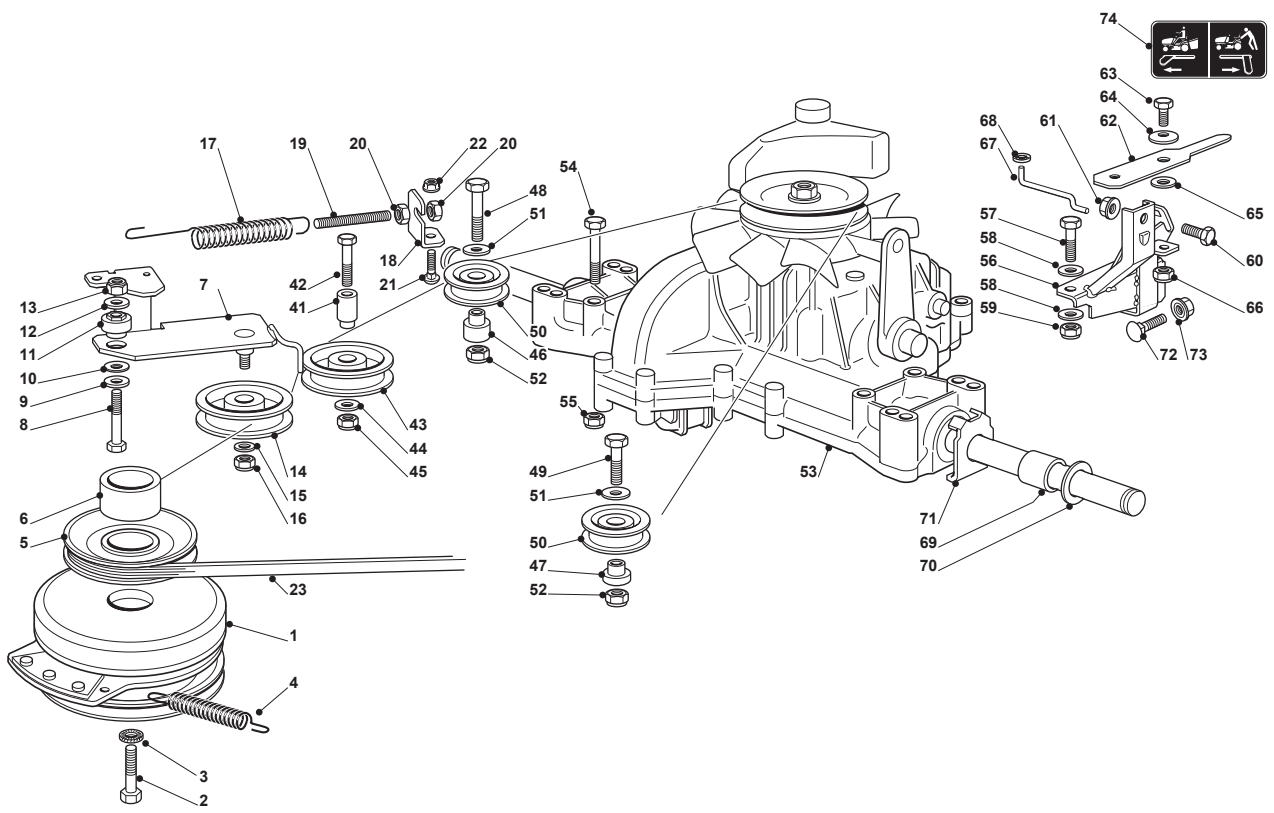

Fig.	Q.ty	Part No	Description	Notes
1	1	118399063/0	Electromagnetic Clutch	
2	1	112737320/0	Screw	
3	1	112543000/0	Washer	
4	1	122430216/0	Tension Spring	
5	1	125601566/1	Pulley	
6	1	125160021/0	Spacer	
7	1	382318217/0	Lever	
8	1	112691115/0	Screw	
9	1	112523060/0	Washer	
10	1	327670055/0	Antifriction Washer	
11	1	125510087/0	Pin	
12	1	112523060/0	Washer	
13	5	112155000/0	Nut	
14	1	125601554/0	Pulley	
15	1	112523060/0	Washer	
16	1	112155000/0	Nut	
17	1	125430260/0	Spring	
18	1	325755049/0	Bracket	
19	1	125840005/0	Tie Rod	
20	2	112293200/0	Nut	
21	1	112818690/0	Screw	
22	1	112293201/0	Nut	
23	1	135062020/1	Trapezoidal Belt	
41	1	125510100/0	Pin	
42	1	112691800/0	Screw	
43	1	125601555/0	Pulley	
44	1	112523060/0	Washer	
45	1	112155000/0	Nut	
46	1	125160024/2	Right Spacer	
47	1	125160030/2	Left Spacer	
48	1	112691400/0	Screw	
49	1	112691115/0	Screw	
50	2	125601588/0	Pulley	
51	2	122671653/0	Washer	
52	2	112155000/0	Nut	
53	1	118400960/0	Rear Axle Tuff Torq K46S	
54	4	112691800/0	Screw	
55	4	112154210/0	Nut	
56	1	382785149/0	Support	
57	1	112691200/0	Screw	
58	2	112521350/0	Washer	
59	1	112155000/0	Nut	
60	1	112792611/0	Screw	
61	1	112293201/0	Nut	
62	1	325318157/0	Lever	
63	1	112293201/0	Nut	
64	1	112155000/0	Nut	
65	1	325670011/0	Antifriction Washer	
66	1	112155000/0	Nut	
67	1	125033033/0	Rod	
68	1	112604896/0	Crown Fastener