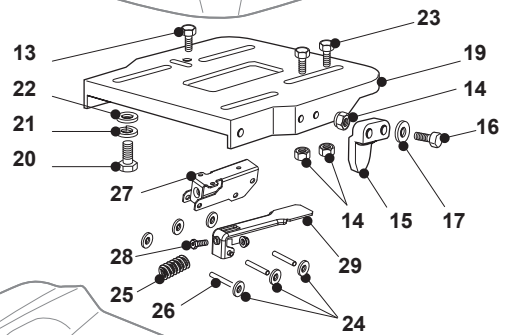

NJTP 92 HYDRO

Ride-on 90-92 cm Tank - 4,5 Lt

Issue 11 - 2016

Fig.	Q.ty	Part No	Description	Notes
1	1	325735124/0	Fuel Tank	
2	1	125795001/1	Cap	
3	1	325785291/0	Support	
4	1	112789195/0	Screw	
5	1	112581500/0	Grower	
6	1	112437503/0	Plate	
7	1	325785289/0	Support	
8	4	112735403/0	Screw	
11	1	325207176/0	Basin	

Fig.	Q.ty	Part No	Description	Notes
1	1	125961212/0	Steering Wheel	Grey
1	1	125961216/0	Steering Wheel	Black
1	1	125961209/0	Steering Wheel	Black
1	1	125961201/0	Steering Wheel	Black
2	1	325580500/0	Cap	Black
2	1	325580501/0	Cap	Grey
3	1	325961222/1	Steering wheel	
4	1	325580508/0	Steering Plate Cover	
5	1	112620299/0	Elastic Pin	
6	1	125722470/0	Seat	
7	1	125722463/0	Seat	
8	1	125722453/1	Seat	
9	1	125722471/0	Seat	
10	1	125722456/0	Seat	
11	1	125722478/1	Seat	
12	1	125430285/0	Spring	
13	1	112789000/0	Screw	
14	1	112154330/0	Nut	
15	1	327063021/1	Cam	
16	2	112789100/0	Screw	
17	2	112523020/0	Washer	
18	2	112154330/0	Nut	
19	1	325547033/2	Seat Plate	
20	4	112793101/0	Screw	
21	4	112583500/0	Grower	
22	4	112523060/0	Washer	
23	2	112789000/0	Screw	
24	6	112604896/0	Crown Fastener	
25	1	125430285/0	Spring	
26	3	122517866/0	Pin	
27	1	325774575/0	Fulcrum Clamp	
28	1	112735661/0	Screw	
29	1	325318327/0	Lever	