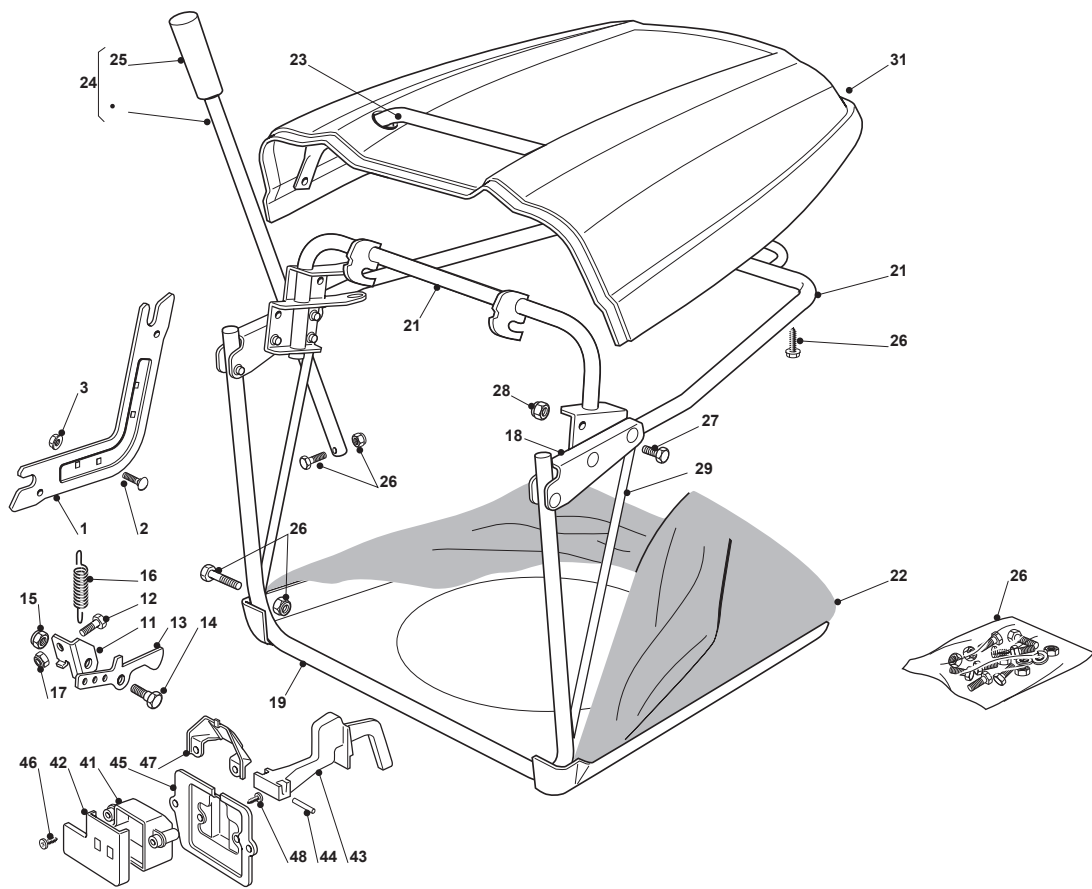

NJTP 92 HYDRO

Ride-on 90-92 cm Cutting Plate

Issue 11 - 2016

Fig.	Q.ty	Part No	Description	Notes
60	1	112735694/0	Screw	
61	1	382000535/0	Equalizer Rod	
62	1	382000533/0	Equalizer Rod	
63	4	325670008/1	Washer	
64	2	112156602/0	Nut	
65	2	325670008/1	Washer	
66	2	124487998/0	Cotter Pin	
1	1	382564116/0	Cutting Plate Grey	Grey