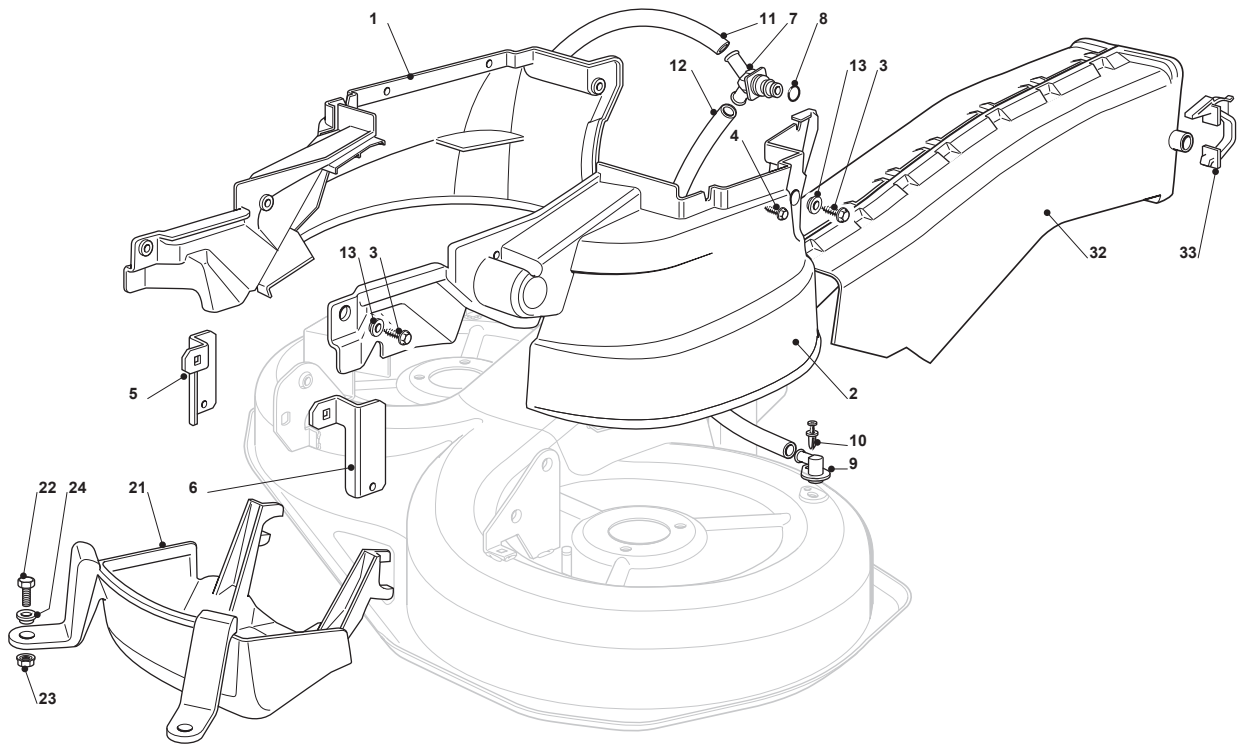

NJTP 92 HYDRO

Ride-on 90-92 cm Cutting Plate Lifting

Issue 11 - 2016

Fig.	Q.ty	Part No	Description	Notes
52	1	125840025/0	Tie Rod	
53	1	325670008/1	Washer	
54	1	124487998/0	Cotter Pin	
55	1	125510090/0	Pin	
56	1	112295200/0	Nut	
57	1	112156602/0	Nut	
58	2	325670008/1	Washer	
59	1	112156602/0	Nut	