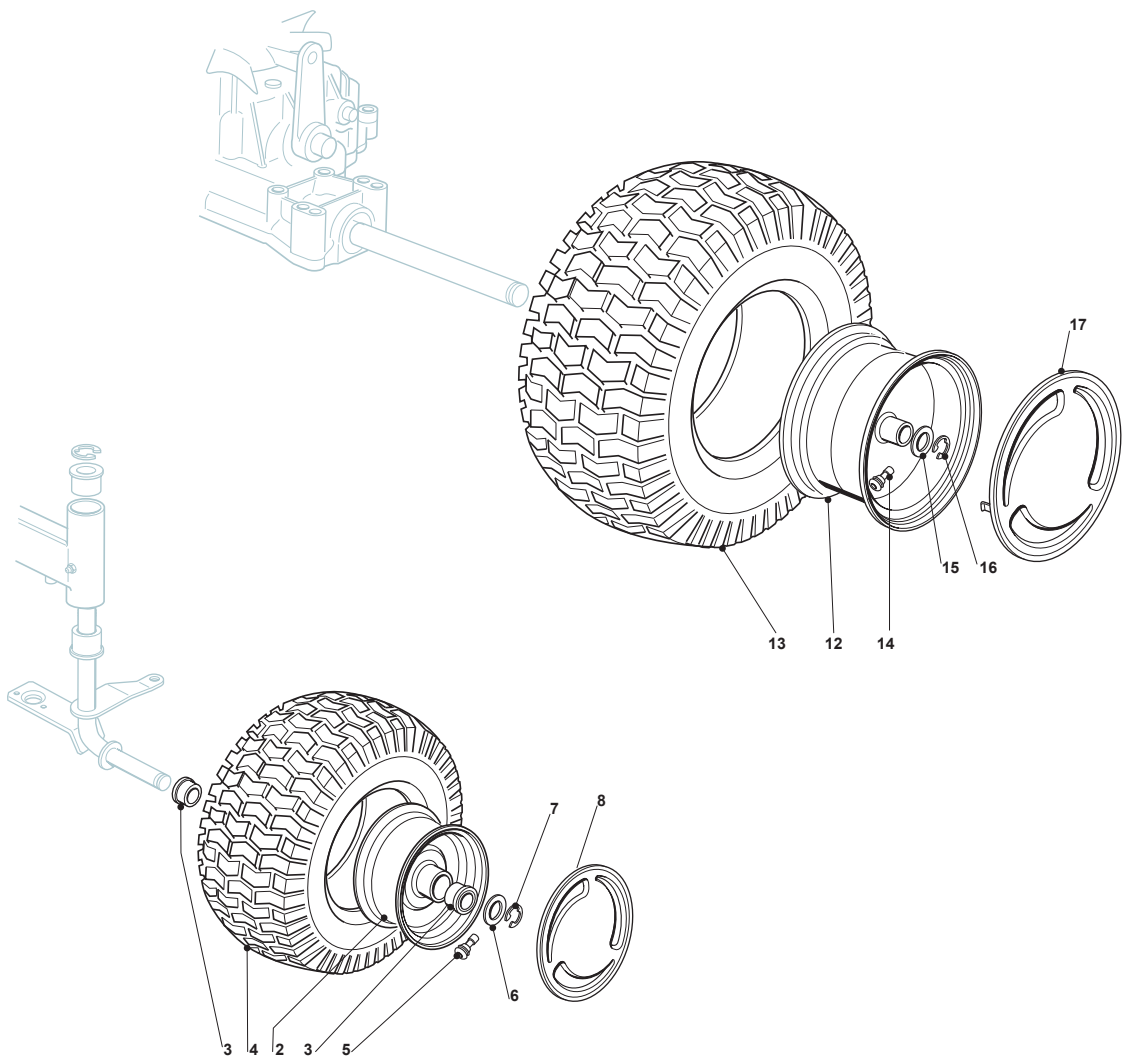

Fig.	Q.ty	Part No	Description	Notes
2	2	182000598/0	Rimm	
3	4	125122200/2	Bearing	
4	2	125590014/0	Tyre	13X5.00-6 PR2 TL P512
4	2	125590020/0	Tyre	15X6.00-6 PR2 TL P519
4	2	125590019/0	Tyre	15X6.00-6 PR2 TL P512
4	2	125590018/0	Tyre	13X5.00-6 PR2 TL P512
4	2	125590018/0	Tyre	13X5.00-6 PR2 TL P512
5	2	125950000/0	Valve	
6	2	125670005/1	Washer	
7	2	112001000/0	Benzing Ring	
8	2	382110252/0	Front Wheel Cover	
12	2	182000599/0	Rimm	
13	2	125590015/0	Tyre	18X8.50-8 P332
13	2	125590021/0	Tyre	18X8.50-8 PR2 TL P512
14	2	125950000/0	Valve	
15	2	125670005/1	Washer	
16	2	112001010/0	Benzing Ring	
17	2	382110253/0	Wheel Cover