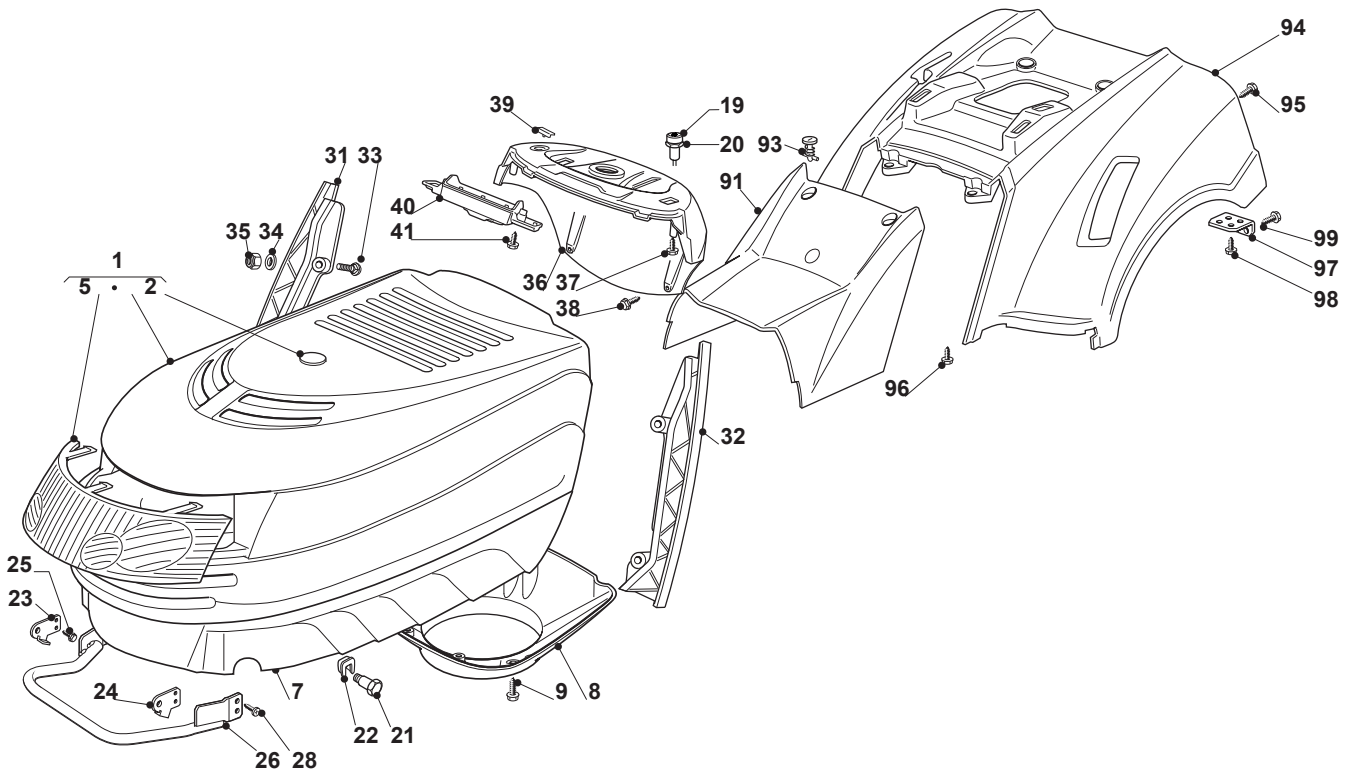

Fig.	Q.ty	Part No	Description	Notes
36	1	325120242/0	Dashboard, Yellow	Yellow
1	1	382076841/3	Upper Engine Hood Red	
2	1	325547025/1	Injection Plaque 300941Ggp Tcp	
5	1	125410861/0	Left Grill	
6	1	125410860/0	Right Grill	
7	1	125076808/0	Lower Engine Hood	
8	1	325108024/0	Conveyor	for Honda Engines
8	1	325108028/0	Conveyor	for GGP-B&S-Kohler Engines
9	3	112728686/0	Screw	
19	1	325605003/0	Button	
20	1	325256250/0	Screwed Ring	
21	2	125510023/1	Pin	
22	2	112436050/0	Plate	
23	1	325547089/1	Right Plate	
24	1	325547091/1	Left Plate	
25	4	112731580/0	Screw	
26	1	382869033/0	Muffler Protection	
28	4	112734995/0	Screw	
31	1	325599012/0	Dashboard, Right Profile	
32	1	325599013/0	Left Dashboard Support	
33	4	112815221/0	Screw	
34	4	112521330/0	Washer	
35	4	112154510/0	Nut	
36	1	325120245/0	Dashboard, Black	Black
36	1	325120240/0	Dashboard, Red	Red
37	2	112728440/0	Screw	
38	2	112735402/0	Screw	
39	2	125260000/0	Grommet	
40	1	325600074/0	Card Protection	
41	2	112735402/0	Screw	
91	1	325110363/0	Cover, Red	
93	2	125580020/2	Stake	
94	1	325110322/0	Red Wheels Cover	
95	4	112735402/0	Screw	
96	2	112735402/0	Screw	
97	2	325755041/0	Bracket	
98	4	112728686/0	Screw	
99	2	112735110/0	Screw	