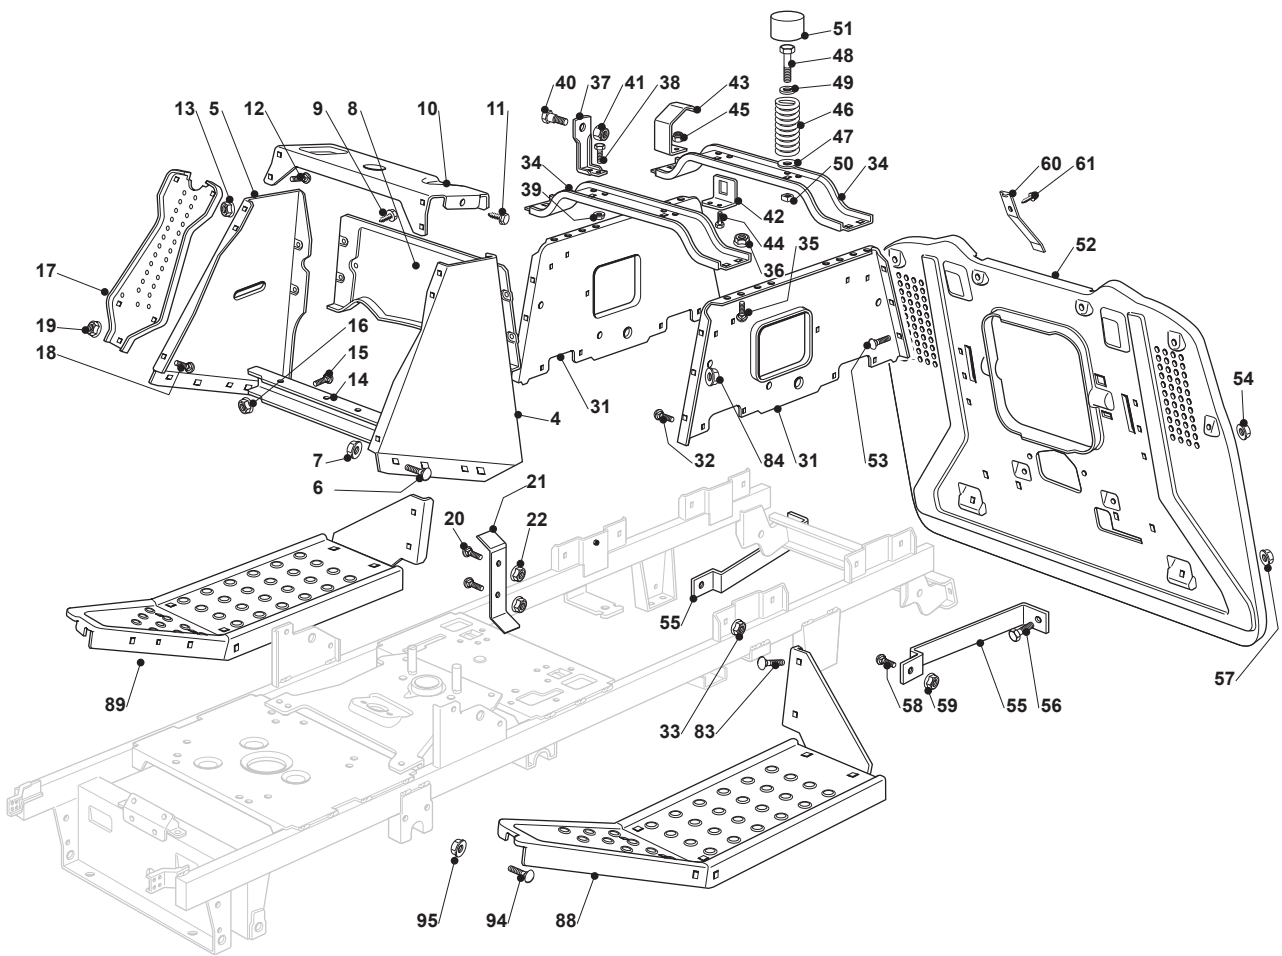

Fig.	Q.ty	Part No	Description	Notes
4	1	325785245/0	Right Dashboard Support	
5	1	325785243/1	Left Dashboard Support	
6	4	112818690/0	Screw	
7	4	112293201/0	Nut	
8	1	382785151/2	Rear Dashboard Support	
9	4	112735110/0	Screw	
10	1	325785255/0	Central Dashboard Support	
11	2	112735110/0	Screw	
12	4	112815200/0	Screw	
13	4	112292102/0	Nut	
14	1	325785241/0	Support	
15	2	112815200/0	Screw	
16	2	112292102/0	Nut	
17	2	382785153/1	Front Dashboard Support	
18	2	112815200/0	Screw	
19	2	112292102/0	Nut	
20	2	112793102/0	Screw	
21	1	325785499/0	Support	
22	2	112293201/0	Nut	
31	2	325785249/0	Seat Support	
32	8	112815200/0	Screw	
33	8	112292102/0	Nut	
34	2	325785257/1	Seat Support	
35	8	112818690/0	Screw	
36	8	112293201/0	Nut	
37	2	325755039/0	Bracket	
38	4	112792611/0	Screw	
39	4	112293201/0	Nut	
40	2	122524970/2	Fulcrum Pin	
41	2	112155010/0	Nut	
42	1	325755043/0	Bracket	
43	1	325430253/0	Spring	
44	2	112789000/0	Screw	
45	2	112154330/0	Nut	
46	2	125430257/1	Spring	
47	2	112523070/0	Washer	
48	2	112760515/0	Screw	
49	2	122671653/0	Washer	
50	2	112360425/0	Nut	
51	2	325122000/2	Spring	
52	1	382547041/1	Plate	
53	6	112792611/0	Screw	
54	6	112293201/0	Nut	
55	2	325650119/0	Plate Stiffening	
56	2	112792611/0	Screw	
57	2	112293201/0	Nut	
58	2	112792611/0	Screw	
59	2	112293201/0	Nut	
60	1	125430276/0	Spring	
61	1	112735110/0	Screw	
83	4	112792611/0	Screw	