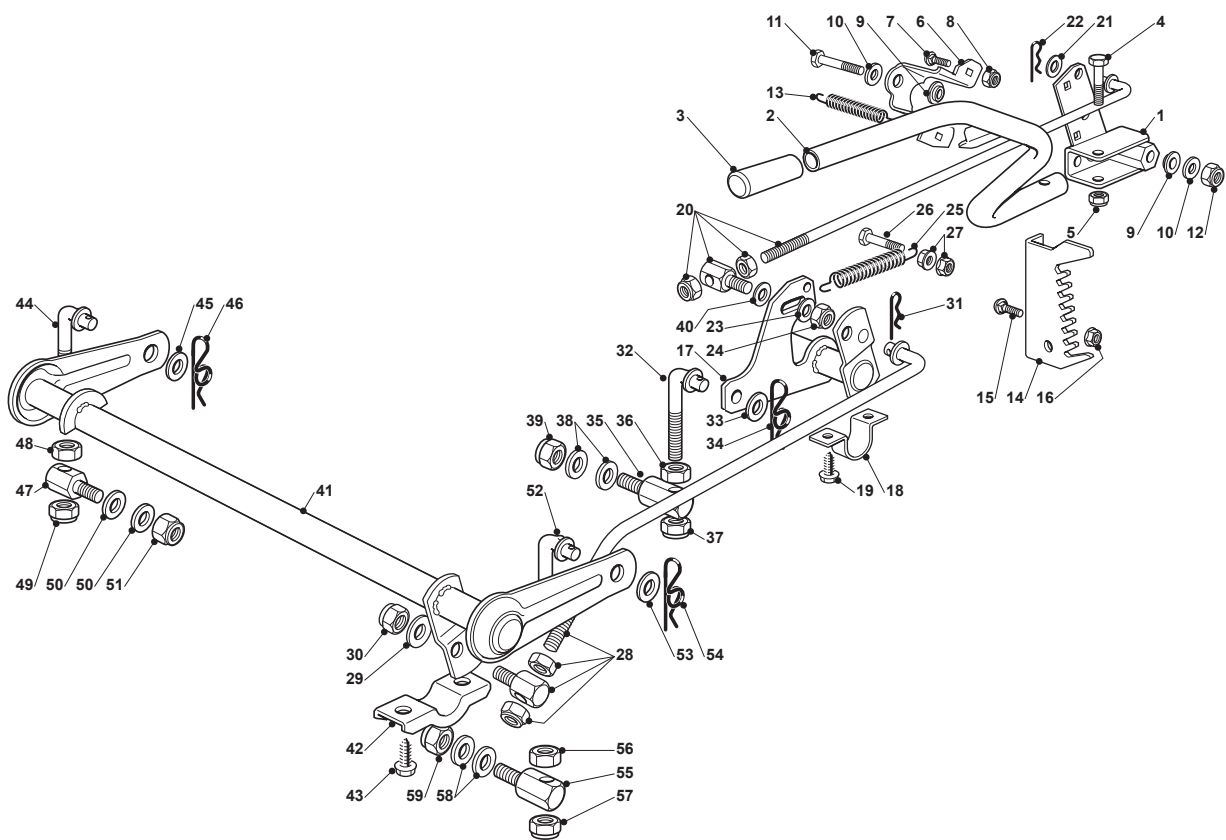

NJTP 92 HYDRO

Ride-on 90-92 cm Transmission Hydrogear

Issue 11 - 2016

Fig.	Q.ty	Part No	Description	Notes
23	1	135062019/0	Belt	

Fig.	Q.ty	Part No	Description	Notes
1	1	382774249/0	Clamp	
2	1	382318219/1	Lever	
3	1	125394508/0	Knob	
4	1	112674700/0	Screw	
5	1	112154510/0	Nut	
6	1	325650113/0	Plate	
7	2	112818690/0	Screw	
8	2	112155000/0	Nut	
9	2	122041980/0	Bushing	
10	2	112523060/0	Washer	
11	1	112691600/0	Screw	
12	1	112155000/0	Nut	
13	1	125430259/0	Spring	
14	1	325735511/0	Sector	
15	2	112818690/0	Screw	
16	2	112293201/0	Nut	
17	1	382000387/0	Axle	
18	2	325547041/1	Plate	
19	4	112731580/0	Screw	
20	1	382000618/0	Rod	
21	1	325670011/0	Antifriction Washer	
22	1	124487997/0	Cotter Pin	
23	1	112523040/0	Washer	
24	1	112154210/0	Nut	
25	1	122446402/0	Spring	
26	1	112792410/0	Screw	
27	2	112292102/0	Nut	
28	1	382000537/0	Connecting Rod	
29	2	325670008/1	Washer	
30	1	112156602/0	Nut	
31	1	124487998/0	Cotter Pin	
32	1	125840025/0	Tie Rod	
33	1	325670008/1	Washer	
34	1	124487998/0	Cotter Pin	
35	1	125510090/0	Pin	
36	1	112295200/0	Nut	
37	1	112156602/0	Nut	
38	2	325670008/1	Washer	
39	1	112156602/0	Nut	
40	2	112521360/0	Washer	
41	1	382000385/0	Axle	
42	2	327546015/2	Plate	
43	4	112731350/0	Screw	
44	1	125840024/0	Tie Rod	
45	1	325670008/1	Washer	
46	1	124487998/0	Cotter Pin	
47	1	125510098/0	Pin	
48	1	112295200/0	Nut	
49	1	112156602/0	Nut	
50	2	325670008/1	Washer	
51	1	112156602/0	Nut	