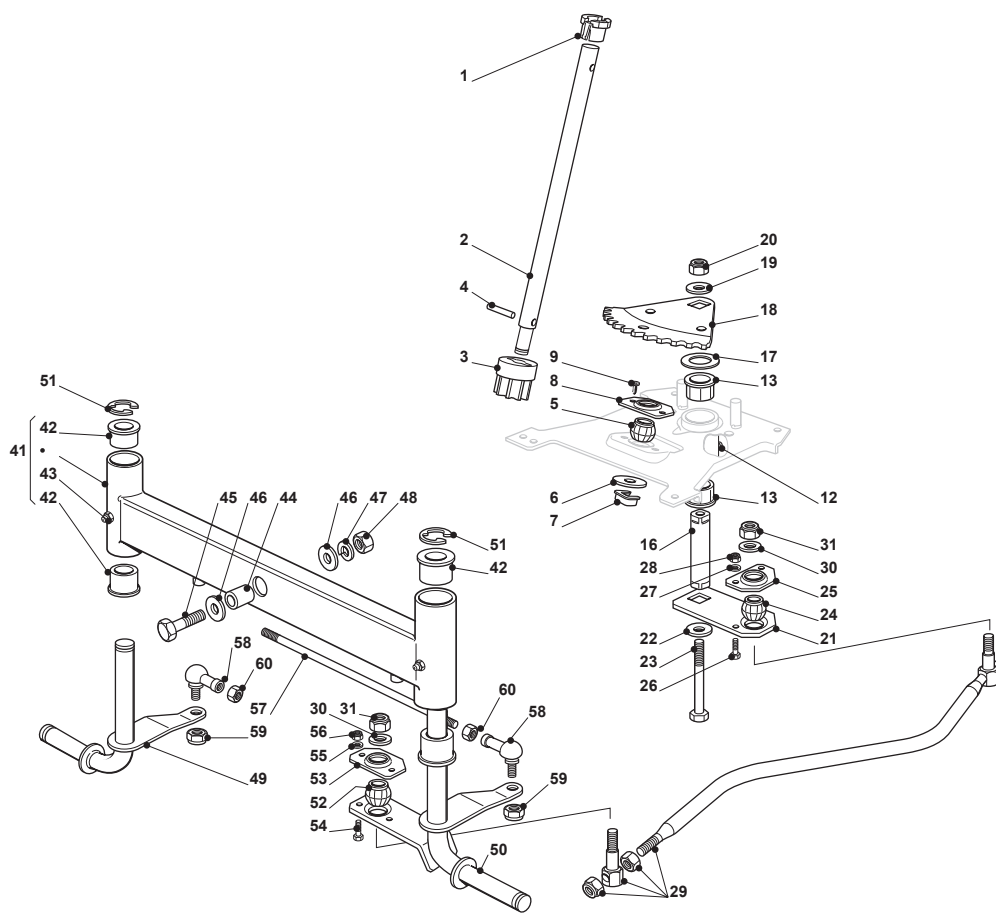

Fig.	Q.ty	Part No	Description	Notes
1	1	325038004/0	Bushing	
2	1	125520006/1	Steering Column	
3	1	127570050/0	Pinion	
4	1	112622650/0	Dowel pin	
5	1	325743000/0	Joint	
6	1	112521370/0	Washer	
7	1	112436030/0	Plate	
8	1	325785213/1	Support	
9	2	112729601/1	Screw	
12	1	112379511/0	Grease Dispenser	
13	2	325040624/0	Bushing	
16	1	125510092/0	Pin	
17	1	125670019/0	Washer	
18	1	325735513/0	Steering Sector	
19	1	112523080/0	Washer	
20	1	112155020/0	Nut	
21	1	325318205/0	Lever	
22	1	112523080/0	Washer	
23	1	112794985/0	Screw	
24	1	325743000/0	Joint	
25	1	325785213/1	Support	
26	2	112791213/1	Screw	
27	2	112521330/0	Washer	
28	2	112154510/0	Nut	
29	1	382000539/1	Steering Rod	
30	2	112523070/0	Washer	
31	2	112155010/0	Nut	
41	1	382034024/1	Equalizer With Bush And Lubricator	
42	4	125034002/1	Bushing	
43	2	112379511/0	Grease Dispenser	
44	1	125160016/0	Spacer	
45	1	112692695/0	Screw	
46	2	112523100/0	Washer	
47	1	112587100/0	Grower	
48	1	112295300/0	Nut	
49	1	382230363/0	Right Stub Axle	
50	1	382230365/0	Left Stub Axle	
51	2	112001000/0	Benzing Ring	
52	1	325743000/0	Joint	
53	1	325785213/1	Support	
54	2	112791213/1	Screw	
55	2	112521330/0	Washer	
56	2	112154510/0	Nut	
57	1	125840023/0	Tie Rod	
58	2	122746609/0	Joint	
59	2	112156602/0	Nut	
60	2	112295201/0	Nut	