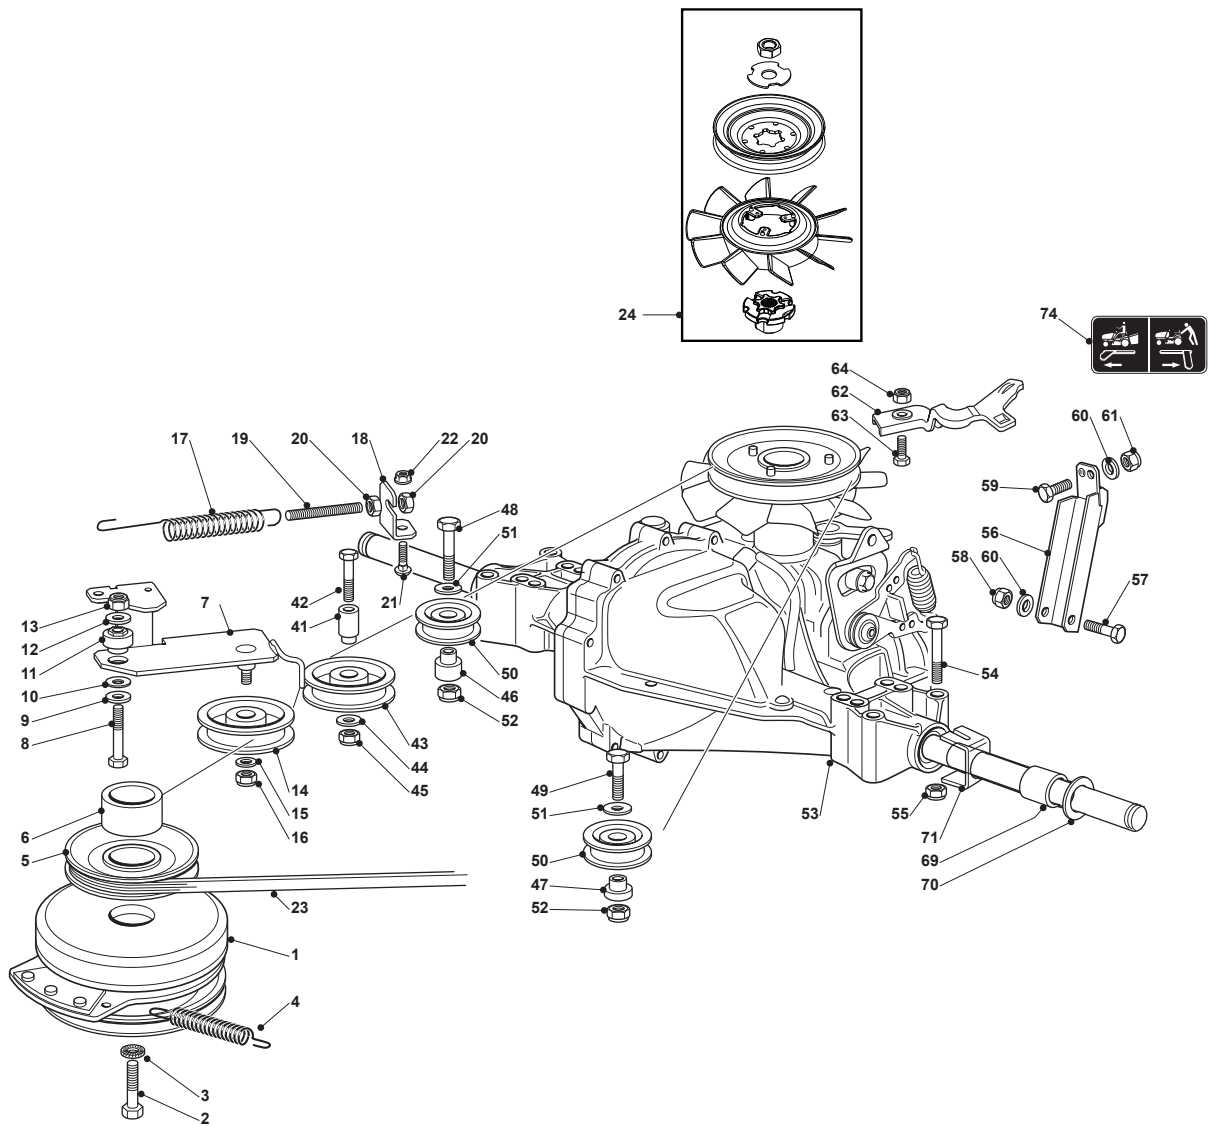

Fig.	Q.ty	Part No	Description	Notes
1	1	118399063/0	Electromagnetic Clutch	
2	1	112737320/0	Screw	
3	1	112543000/0	Washer	
4	1	122430216/0	Tension Spring	
5	1	125601577/0	Pulley	
6	1	125160021/0	Spacer	
7	1	382318217/0	Lever	
8	1	112691115/0	Screw	
9	1	112523060/0	Washer	
10	1	327670055/0	Antifriction Washer	
11	1	125510087/0	Pin	
12	1	112523060/0	Washer	
13	1	112155000/0	Nut	
14	1	125601554/0	Pulley	
15	1	112523060/0	Washer	
16	1	112155000/0	Nut	
17	1	125430260/0	Spring	
18	1	325755049/0	Bracket	
19	1	125840005/0	Tie Rod	
20	2	112293200/0	Nut	
21	1	112818690/0	Screw	
22	1	112293201/0	Nut	
24	1	118802723/0	Fan Kit	
41	1	125160080/0	Pin	
42	1	112691800/0	Screw	
43	1	325601599/0	Pulley	
44	1	112523060/0	Washer	
45	1	112155000/0	Nut	
46	1	125160024/2	Right Spacer	
47	1	125160030/2	Left Spacer	
48	1	112691400/0	Screw	
49	1	112691115/0	Screw	
50	2	125601588/0	Pulley	
51	2	122671653/0	Washer	
52	2	112155000/0	Nut	
53	1	118400919/2	Rear Axle	Hydro-Gear T2-Adbf-2X3C-17X1
54	4	112691600/0	Screw	
55	4	112154210/0	Nut	
56	1	382785199/0	Support	
57	1	112691700/0	Screw	
58	1	112155000/0	Nut	
59	1	112793701/0	Screw	
60	2	112523060/0	Washer	
61	1	112155000/0	Nut	
62	1	325318253/0	Lever	
63	1	112791213/1	Screw	
64	1	112154210/0	Nut	
69	2	125160058/0	Spacer	
70	2	125670005/1	Washer	
71	2	325670025/0	Washer	
74	1	114361451/0	Label