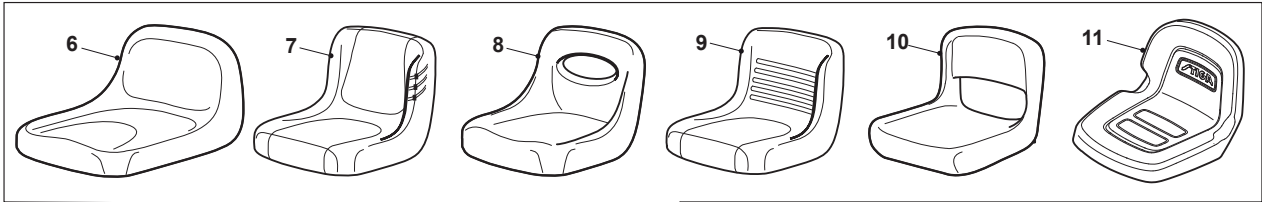

Fig.	Q.ty	Part No	Description	Notes
1	1	125961212/0	Steering Wheel	Grey
1	1	125961216/0	Steering Wheel	Black
1	1	125961209/0	Steering Wheel	Black
1	1	125961201/0	Steering Wheel	Black
2	1	325580500/0	Cap	Black
2	1	325580501/0	Cap	Grey
3	1	325961222/1	Steering wheel	
4	1	325580508/0	Steering Plate Cover	
5	1	112620299/0	Elastic Pin	
6	1	125722470/0	Seat	
7	1	125722463/0	Seat	
8	1	125722453/1	Seat	
9	1	125722471/0	Seat	
10	1	125722456/0	Seat	
11	1	125722478/1	Seat	
12	1	125430285/0	Spring	
13	1	112789000/0	Screw	
14	1	112154330/0	Nut	
15	1	327063021/1	Cam	
16	2	112789100/0	Screw	
17	2	112523020/0	Washer	
18	2	112154330/0	Nut	
19	1	325547033/2	Seat Plate	
20	4	112793101/0	Screw	
21	4	112583500/0	Grower	
22	4	112523060/0	Washer	
23	2	112789000/0	Screw	
24	6	112604896/0	Crown Fastener	
25	1	125430285/0	Spring	
26	3	122517866/0	Pin	
27	1	325774575/0	Fulcrum Clamp	
28	1	112735661/0	Screw	
29	1	325318327/0	Lever	