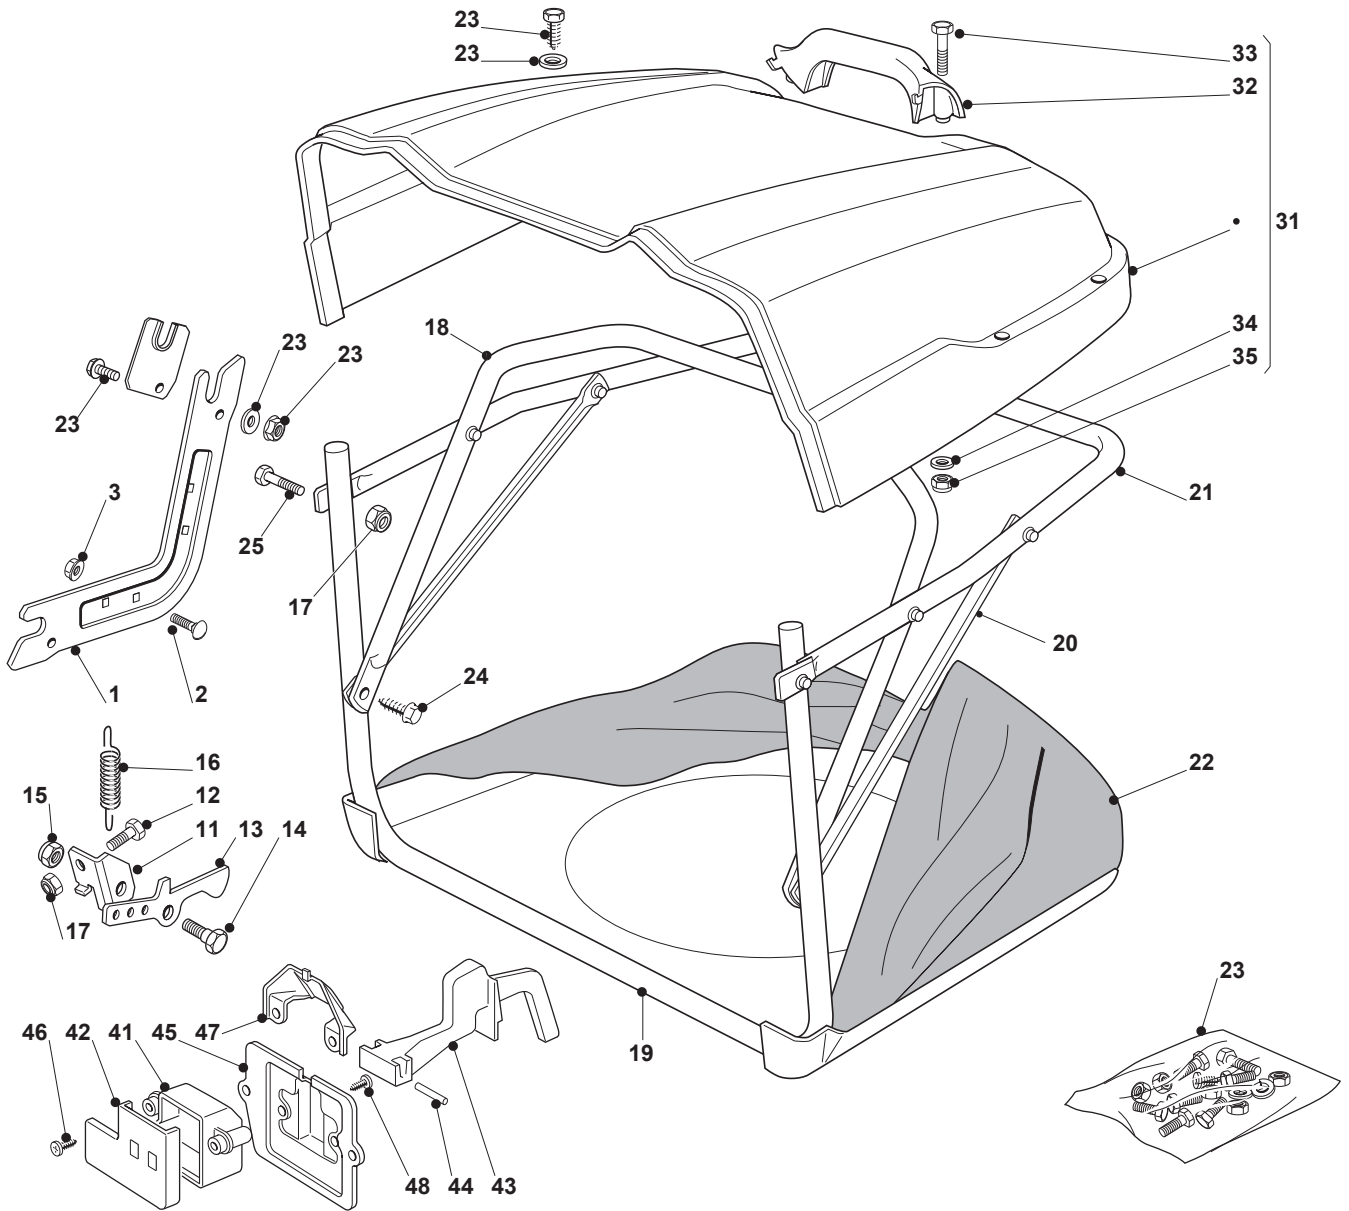

Fig.	Q.ty	Part No	Description	Notes
1	2	325785275/0	Support	
2	4	112818690/0	Screw	
3	4	112293201/0	Nut	
11	1	325755031/1	Bracket	
12	1	112789000/0	Screw	
13	1	325774315/1	Bracket	
14	1	125510080/1	Pin	
15	1	112292102/0	Nut	
16	1	122450432/0	Spring	
17	1	112154330/0	Nut	
18	2	382774251/0	Bracket	
19	1	382800099/0	Grasscatcher Frame	
20	1	382800103/0	Grasscatcher Frame	
21	1	382800101/1	Front Frame	
22	1	182105973/0	Grasscatcher	
23	1	382394003/0	Front Handle	
24	1	382869023/0	Rod	
25	1	125394508/0	Knob	
26	1	382180048/0	Screw	
27	4	112815240/0	Screw	
28	8	112154510/0	Nut	
29	2	325650115/0	Stiffening	
31	1	325110319/0	Yellow Grass-Catcher Cover	Yellow
31	1	325110320/0	Red Grass-Catcher Cover	Red
31	1	325110342/0	Grey Grass-Catcher Cover	Grey
31	1	325110413/0	Black Grass-Catcher Cover	Black
31	1	325110421/0	White Grass-Catcher Cover	White
41	1	125600041/0	Grassc.Full Micro Protection Tcj-F	
42	1	125600042/0	Grasscatcher Micro Prot Cover	
43	1	125318124/0	Full Grassc. Microswtich Cover	
44	1	112400030/0	Pin	
45	1	325785272/0	Micro Protection	
46	1	112728510/0	Screw	
47	1	125600048/0	Micro Protection Cover	
48	2	112735110/0	Screw	