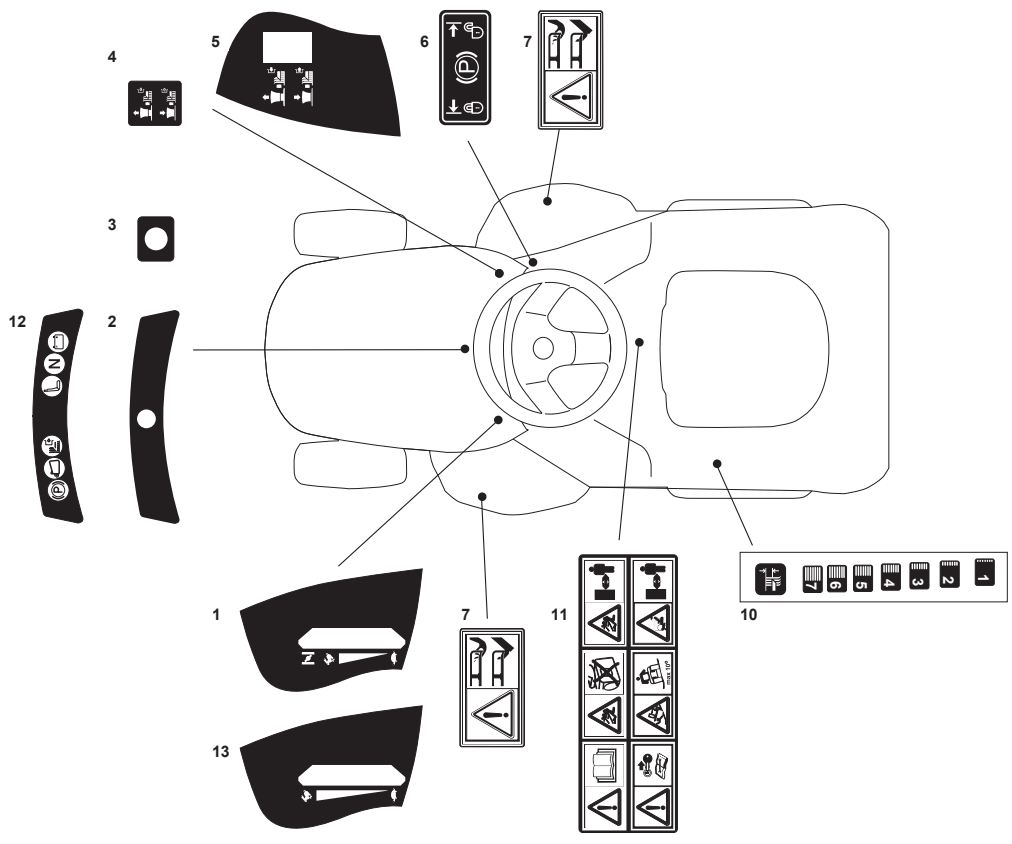

Fig.	Q.ty	Part No	Description	Notes
2	1	382869035/0	Stone Guard Tube	
3	2	125510022/0	Pin	
4	2	124487998/0	Cotter Pin	
5	1	382180062/0	Outfit, Screws	
22	1	125519997/1	Front Weight Tc	
23	3	112760520/0	Screw	
24	3	112155000/0	Nut	
42	1	125510021/1	Hitch Pin	
43	1	124487999/0	Spring Pin	
51	1	182180090/0	Battery Charger	CE Plugg
51	1	182180091/0	Battery Charger	UK Plugg
72	1	325140093/0	Deflector	
73	1	325394007/0	Handle	
74	1	125510077/0	Pin	
75	1	125430245/0	Spring	
76	1	112735410/0	Screw	
77	1	325280000/1	Handgrip	
78	1	125840011/1	Tie Rod	
79	2	125253004/0	Mulch.Kit Fixing Hook	