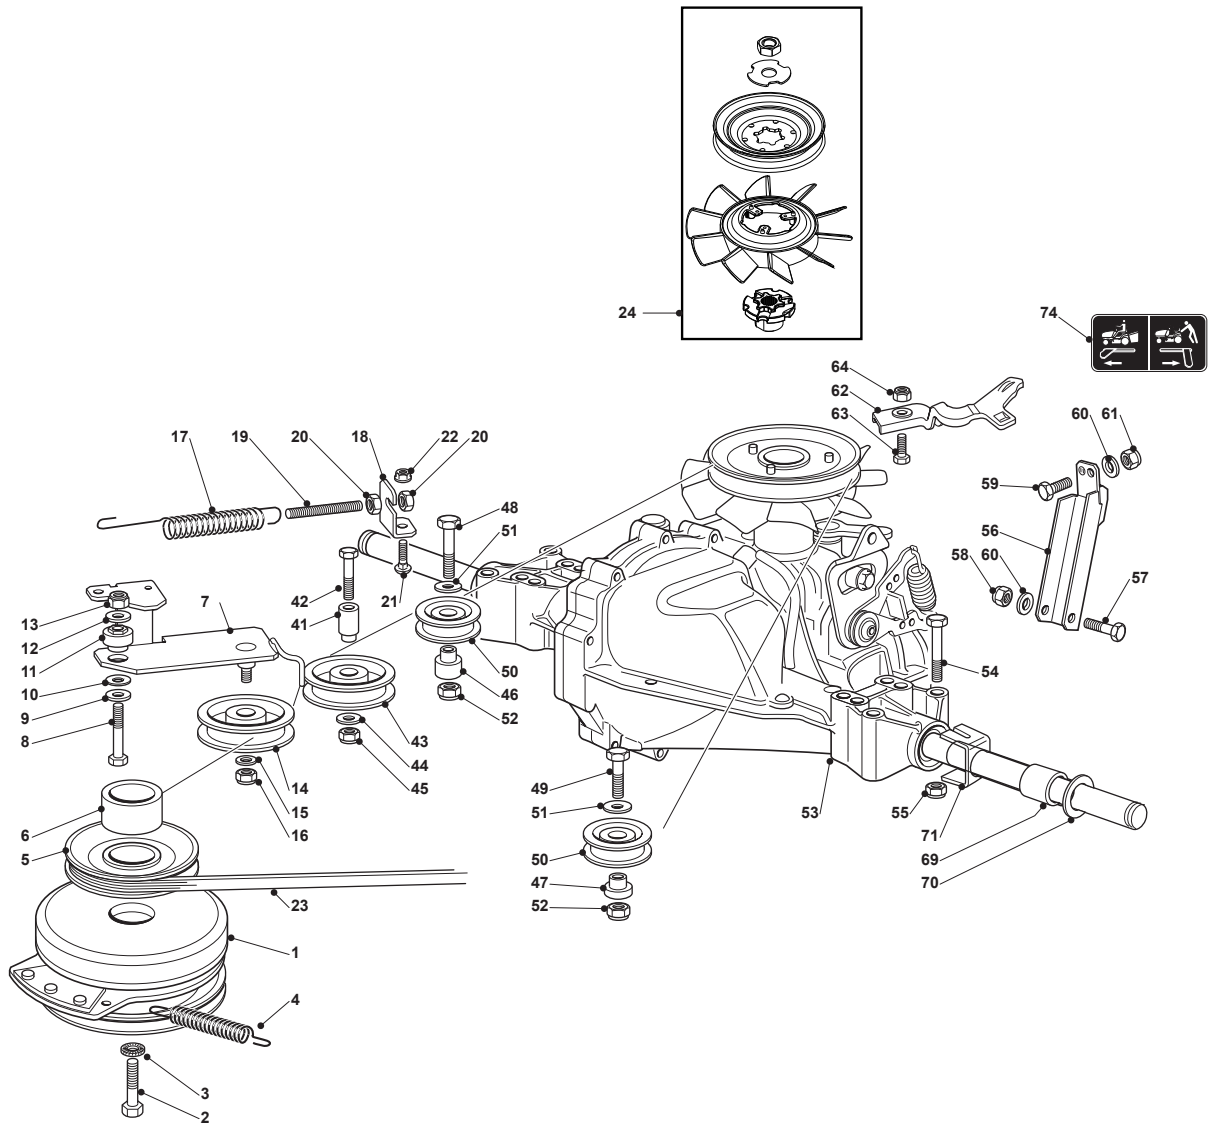

Fig.	Q.ty	Part No	Description	Notes
1	1	118399063/0	Electromagnetic Clutch	
2	1	112737320/0	Screw	
3	1	112543000/0	Washer	
4	1	122430216/0	Tension Spring	
5	1	125601577/0	Pulley	
6	1	125160021/0	Spacer	
7	1	382318217/0	Lever	
8	1	112691115/0	Screw	
9	1	112523060/0	Washer	
10	1	327670055/0	Antifriction Washer	
11	1	125510087/0	Pin	
12	1	112523060/0	Washer	
13	1	112155000/0	Nut	
14	1	125601554/0	Pulley	
15	1	112523060/0	Washer	
16	1	112155000/0	Nut	
17	1	125430260/0	Spring	
18	1	325755049/0	Bracket	
19	1	125840005/0	Tie Rod	
20	2	112293200/0	Nut	
21	1	112818690/0	Screw	
22	1	112293201/0	Nut	
24	1	118802723/0	Fan Kit	
41	1	125160080/0	Pin	
42	1	112691800/0	Screw	
43	1	325601599/0	Pulley	
44	1	112523060/0	Washer	
45	1	112155000/0	Nut	
46	1	125160024/2	Right Spacer	
47	1	125160030/2	Left Spacer	
48	1	112691400/0	Screw	
49	1	112691115/0	Screw	
50	2	125601588/0	Pulley	
51	2	122671653/0	Washer	
52	2	112155000/0	Nut	
53	1	118400919/2	Rear Axle	Hydro-Gear T2-Adbf-2X3C-17X1
54	4	112691600/0	Screw	
55	4	112154210/0	Nut	
56	1	382785199/0	Support	
57	1	112691700/0	Screw	
58	1	112155000/0	Nut	
59	1	112793701/0	Screw	
60	2	112523060/0	Washer	
61	1	112155000/0	Nut	
62	1	325318253/0	Lever	
63	1	112791213/1	Screw	
64	1	112154210/0	Nut	
69	2	125160058/0	Spacer	
70	2	125670005/1	Washer	
71	2	325670025/0	Washer	
74	1	114361451/0	Label