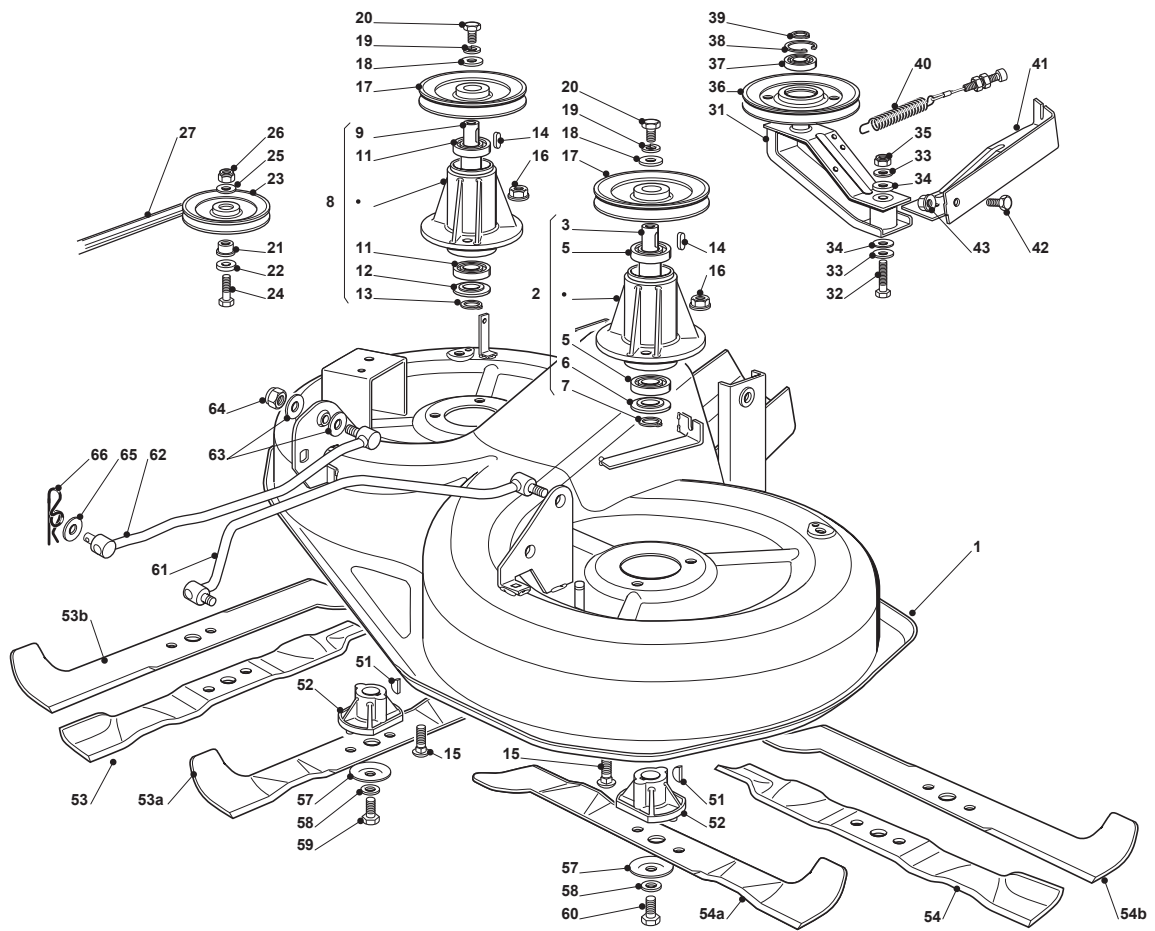

NJTP 92 HYDRO

Ride-on 90-92 cm Cutting Plate

Issue 11 - 2016

Fig.	Q.ty	Part No	Description	Notes
60	1	112735694/0	Screw	
61	1	382000535/0	Equalizer Rod	
62	1	382000533/0	Equalizer Rod	
63	4	325670008/1	Washer	
64	2	112156602/0	Nut	
65	2	325670008/1	Washer	
66	2	124487998/0	Cotter Pin	
1	1	382564116/0	Cutting Plate Grey	Grey