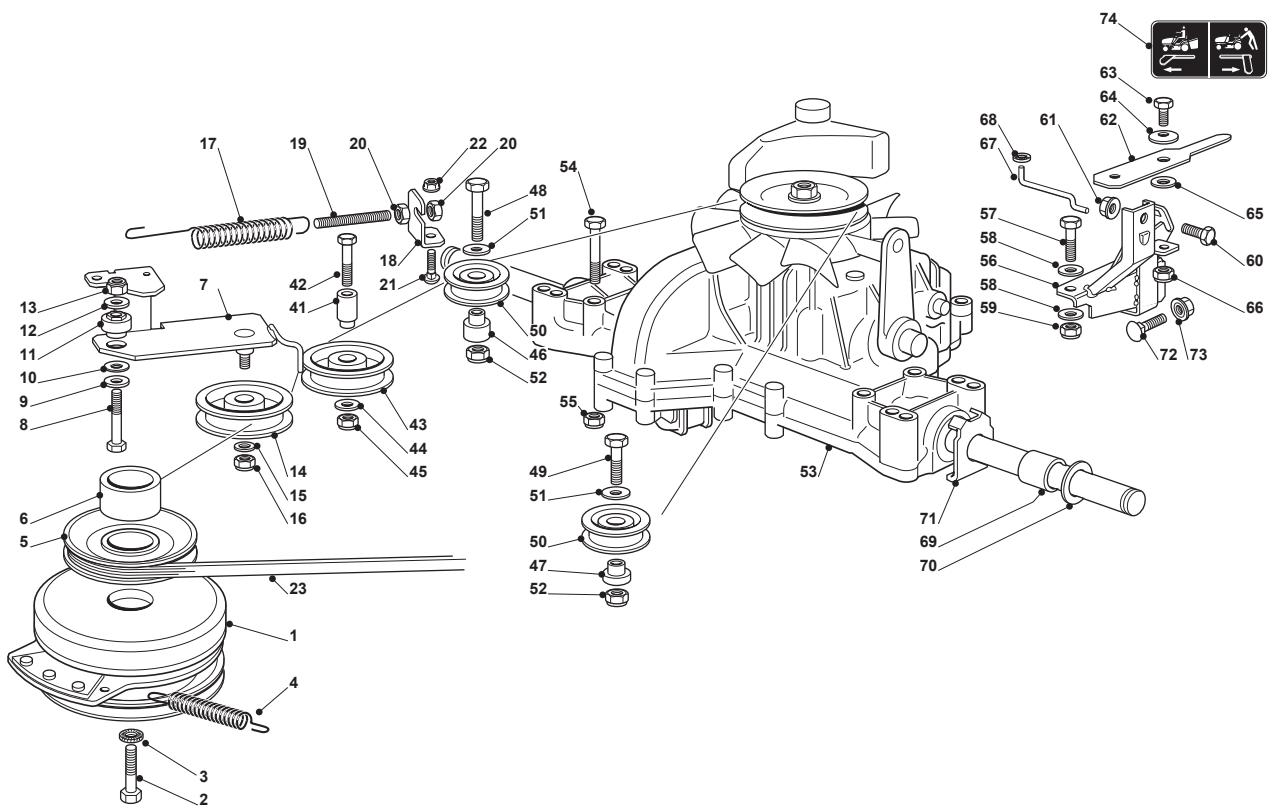

NJTP 92 HYDRO

Ride-on 90-92 cm Transmission Tuff Torq

Issue 11 - 2016

Fig.	Q.ty	Part No	Description	Notes
69	2	125160031/0	Spacer	
70	4	112521410/0	Washer	
71	2	325670025/0	Washer	
72	1	112792611/0	Screw	
73	1	112293201/0	Nut	
74	1	114361451/0	Label