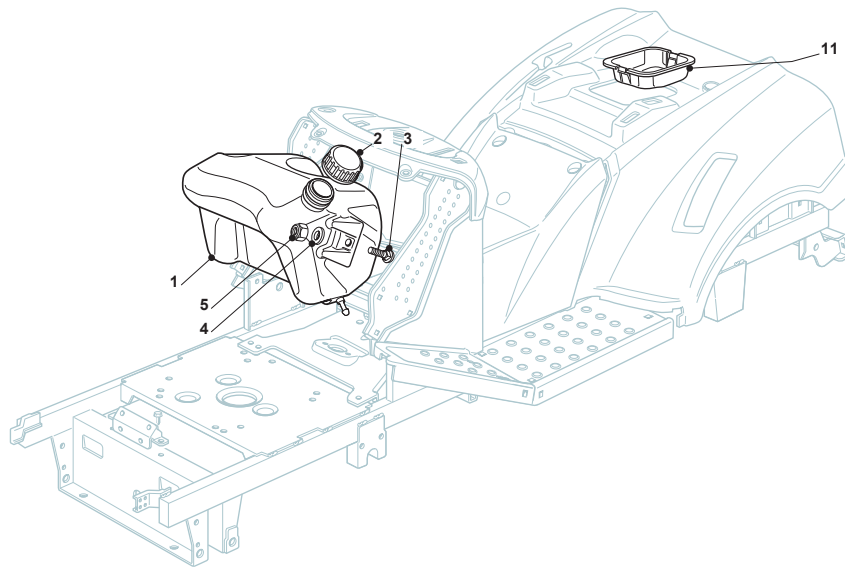

NJTP 92 HYDRO

Ride-on 90-92 cm Tank - 5,5 Lt

Issue 11 - 2016

Fig.	Q.ty	Part No	Description	Notes
1	1	325735128/0	Tank	
2	1	125795000/1	Fuel Cap	
3	2	112815210/0	Screw	
4	2	325160039/0	Spacer	
5	2	112154510/0	Nut	
11	1	325207176/0	Basin