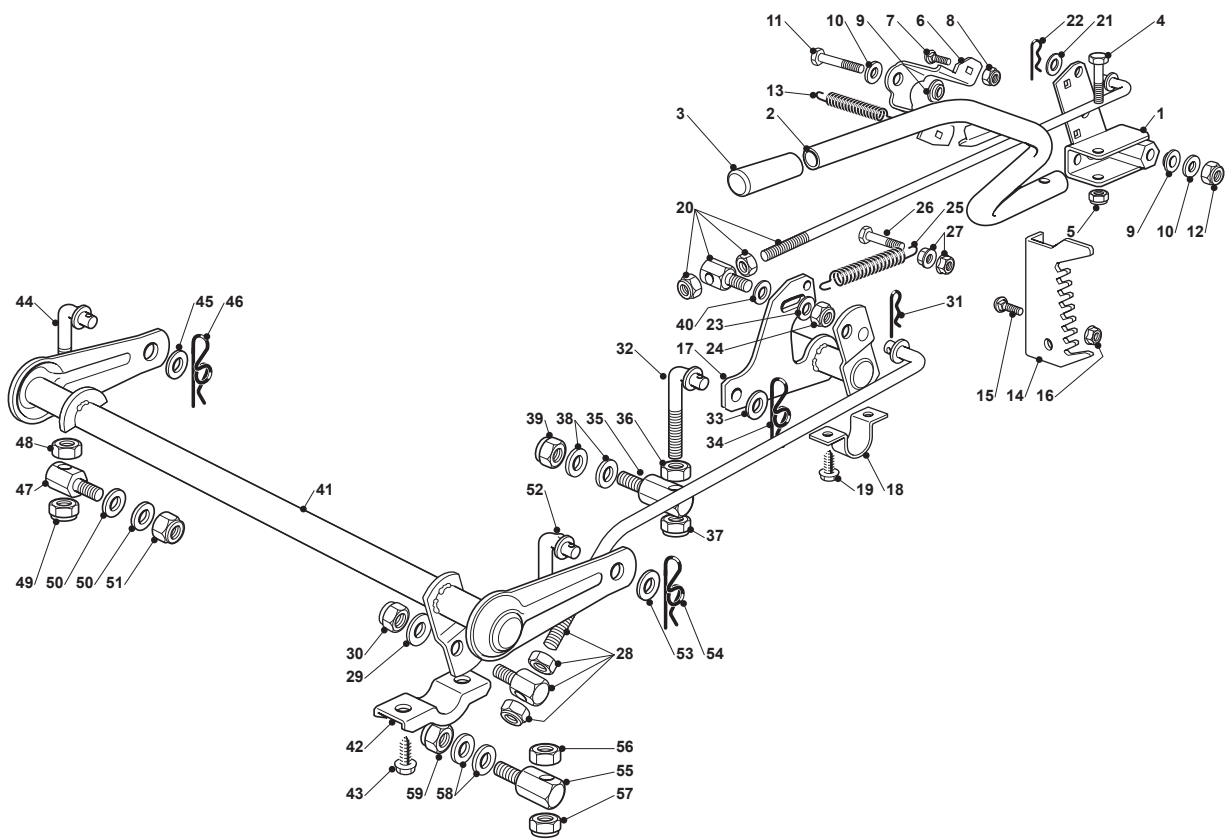

NJTP 92 HYDRO

Ride-on 90-92 cm Transmission Hydrogear

Issue 11 - 2016

Fig.	Q.ty	Part No	Description	Notes
23	1	135062019/0	Belt	

Fig.	Q.ty	Part No	Description	Notes
1	1	382774249/0	Clamp	
2	1	382318219/1	Lever	
3	1	125394508/0	Knob	
4	1	112674700/0	Screw	
5	1	112154510/0	Nut	
6	1	325650113/0	Plate	
7	2	112818690/0	Screw	
8	2	112155000/0	Nut	
9	2	122041980/0	Bushing	
10	2	112523060/0	Washer	
11	1	112691600/0	Screw	
12	1	112155000/0	Nut	
13	1	125430259/0	Spring	
14	1	325735511/0	Sector	
15	2	112818690/0	Screw	
16	2	112293201/0	Nut	
17	1	382000387/0	Axle	
18	2	325547041/1	Plate	
19	4	112731580/0	Screw	
20	1	382000618/0	Rod	
21	1	325670011/0	Antifriction Washer	
22	1	124487997/0	Cotter Pin	
23	1	112523040/0	Washer	
24	1	112154210/0	Nut	
25	1	122446402/0	Spring	
26	1	112792410/0	Screw	
27	2	112292102/0	Nut	
28	1	382000537/0	Connecting Rod	
29	2	325670008/1	Washer	
30	1	112156602/0	Nut	
31	1	124487998/0	Cotter Pin	
32	1	125840025/0	Tie Rod	
33	1	325670008/1	Washer	
34	1	124487998/0	Cotter Pin	
35	1	125510090/0	Pin	
36	1	112295200/0	Nut	
37	1	112156602/0	Nut	
38	2	325670008/1	Washer	
39	1	112156602/0	Nut	
40	2	112521360/0	Washer	
41	1	382000385/0	Axle	
42	2	327546015/2	Plate	
43	4	112731350/0	Screw	
44	1	125840024/0	Tie Rod	
45	1	325670008/1	Washer	
46	1	124487998/0	Cotter Pin	
47	1	125510098/0	Pin	
48	1	112295200/0	Nut	
49	1	112156602/0	Nut	
50	2	325670008/1	Washer	
51	1	112156602/0	Nut	