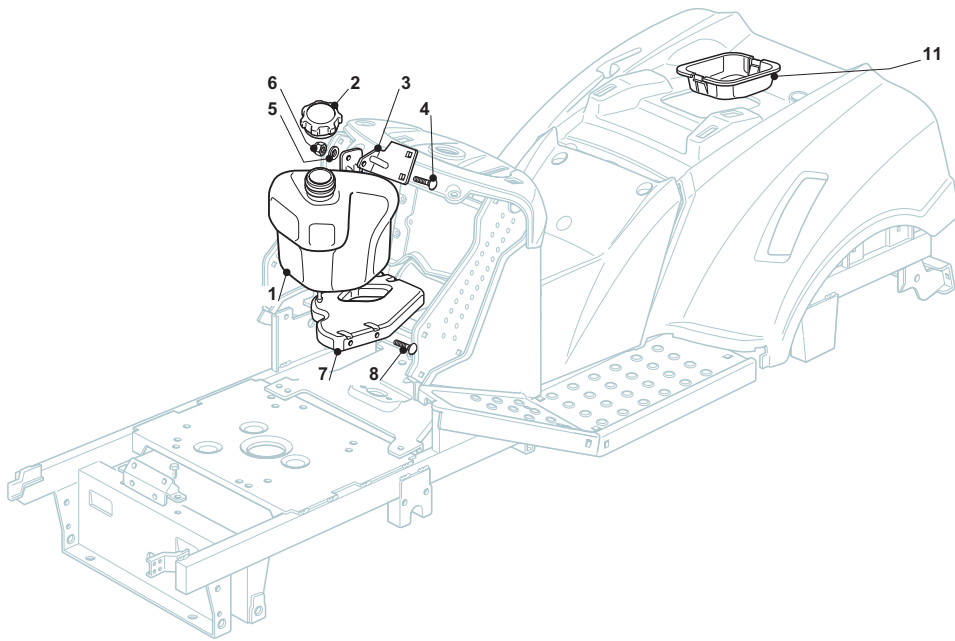

Tank							
POS	CODE	Q.TY	DESCRIZIONE	DESCRIPTION	DESCRIPTION	BESCHREIBUNG	NOTES
1	325735124/0	1	Serbatoio	Tank	Reservoir	Tank	
2	25795001/1	1	Tappo Serbatoio	Cap	Bouchon	Tankverschluss	
3	325785291/0	1	Supporto	Support	Support	Halter	
4	12789195/0	1	Vite	Screw	Vis	Schraube	
5	12581500/0	1	Grower	Grower	Grower	Grower	
6	12437503/0	1	Piastrina	Plate	Plaque	Platte	
7	325785289/0	1	Supporto	Support	Support	Halter	
8	12735403/0	4	Vite	Screw	Vis	Schraube	
11	325207176/0	1	Vaschetta	Basin	Cuvette	Wanne