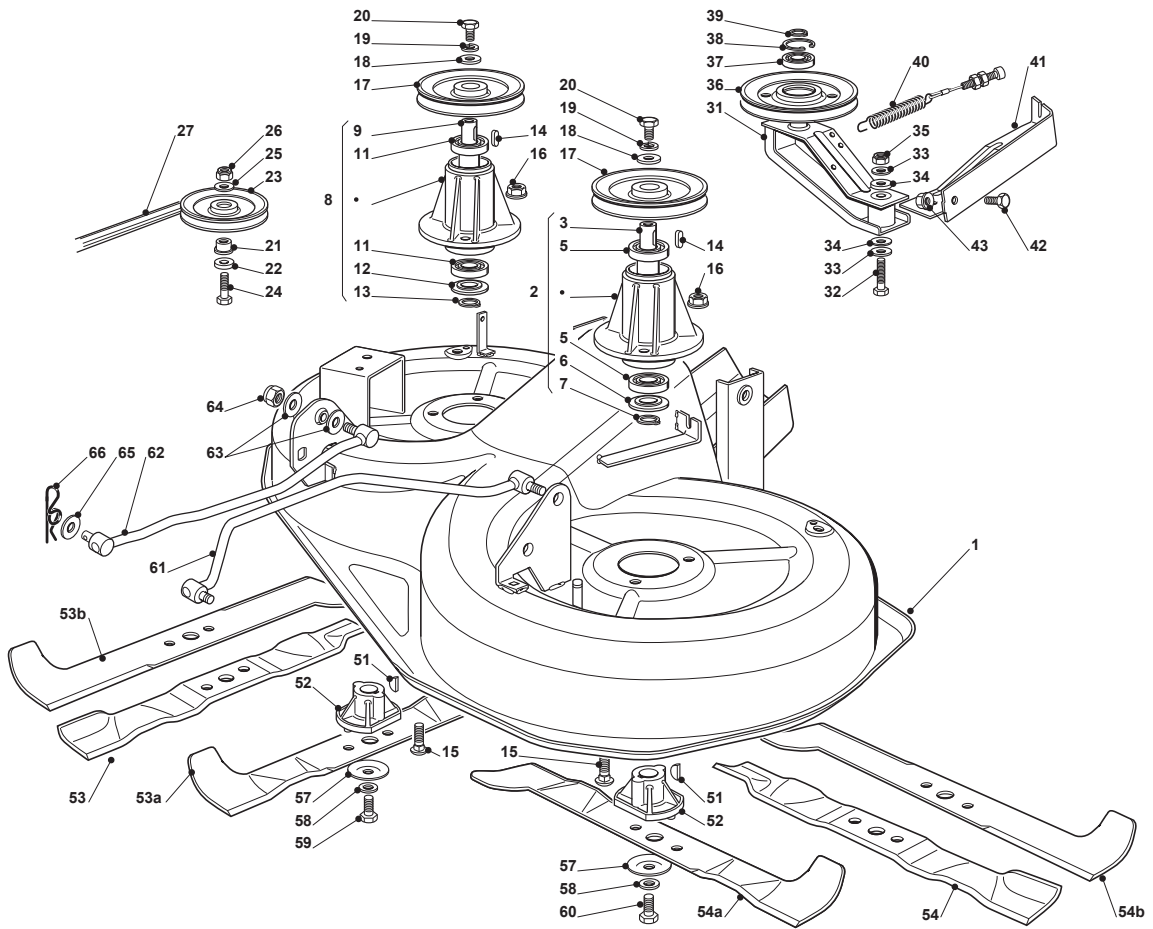

Fig.	Q.ty	Part No	Description	Notes
1	1	325060121/1	Right Belt Protection Carter	
2	1	325060122/0	Left Belt Protection Carter	
3	6	112735120/0	Screw	
4	4	112728535/0	Screw	
5	1	325774381/0	Bracket	
6	1	325774383/0	Bracket	
7	1	325033066/0	Water Hose Connection	
8	1	112000970/0	Ring (Benzing)	
9	2	325033065/0	Water Hose Connection	
10	2	112500030/0	Rivet	
11	1	325869069/0	Washing Tube	
12	1	325869068/0	Washing Tube	
13	6	325160039/0	Spacer	
21	1	325060127/0	Belt Protection	
22	2	112791400/0	Screw	
23	2	112154510/0	Nut	
24	2	325160039/0	Spacer	
32	1	382108008/0	Conveyor	
33	2	325774373/0	Clamp	

Collecting 92 cm Cutting Plate

Issue 13 - 2017

Fig.	Q.ty	Part No	Description	Notes
59	1	112735695/1	Screw	
60	1	112735694/0	Screw	
61	1	382000535/0LC		
62	1	382000533/0	Equalizer Rod	
63	4	325670008/1	Washer	
64	2	112156602/0	Nut	
65	2	325670008/1	Washer	
66	2	124487998/0	Cotter Pin	