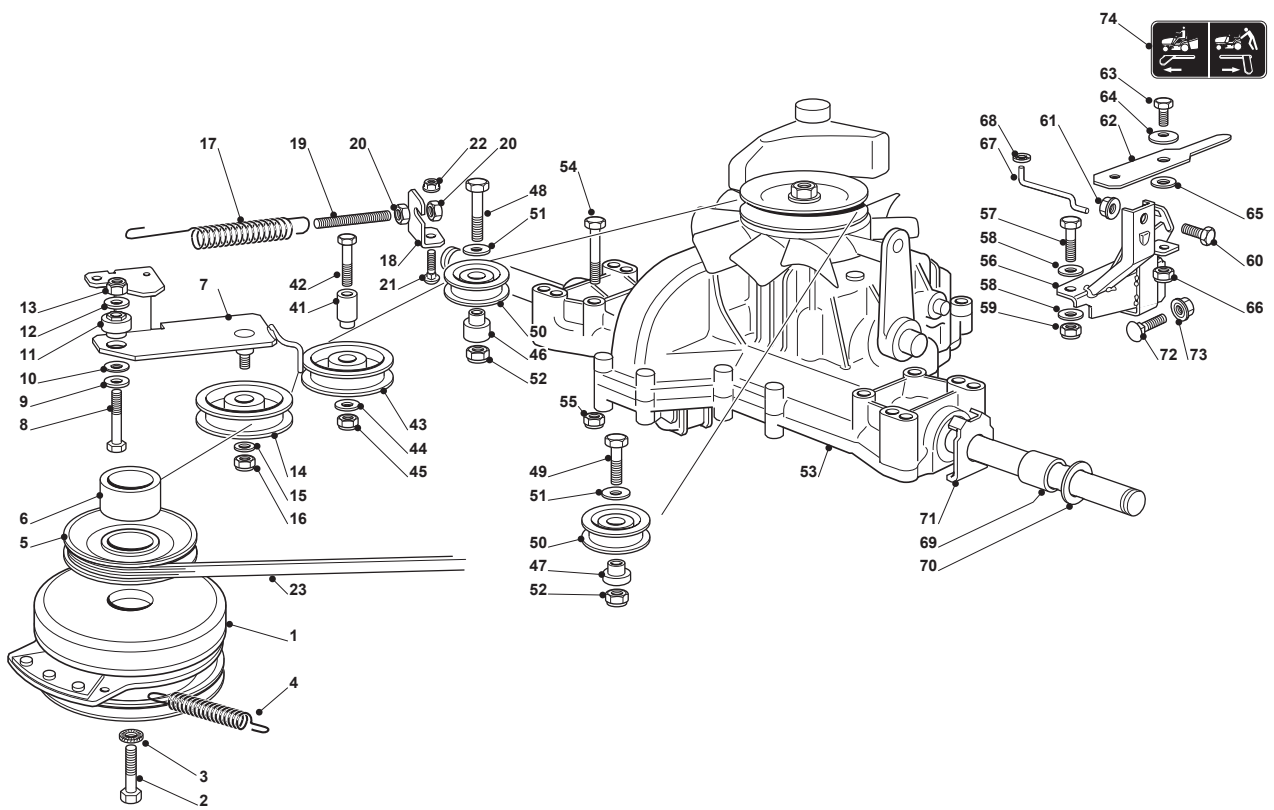

Fig.	Q.ty	Part No	Description	Notes
1	2	118375051/1	Fair Led	
2	1	325869057/0	Connecting Tube	
3	1	125598050/0	Oil Discharge Extension	
4	1	118401001/1	Oil Seal	
5	1	118737849/0	Plug	
6	1	118738256/0	Left Exhaust Connection	
7	1	118738257/0	Right Exhaust Connection	
8	3	112360425/0	Nut	
9	3	112793102/0	Screw	
10	2	112540260/0	Grower	
11	1	182750014/0	Muffler	
12	2	112280100/0	Nut	
13	1	382598065/0	Muffler Protection	
14	2	112792611/0	Screw	
15	2	112583500/0	Grower	
16	4	112540070/0	Washer	
17	4	112735821/0	Screw	
18	1	112792611/0	Screw	
19	1	112521350/0	Washer	
20	1	125430252/0	Spring	
21	3	112540260/0	Grower	
22	3	112793102/0	Screw	
23	1	125090001/2	Choke Control	
24	1	182000201/2	Accelerator	
25	2	125943012/0	Screw	
26	1	325592000/0	Knob	
27	1	112726388/0	Screw	
28	1	112290800/0	Nut	

Fig.	Q.ty	Part No	Description	Notes
1	2	118375051/1	Fair Led	
2	1	325869057/0	Connecting Tube	
3	1	125598050/0	Oil Discharge Extension	
4	1	118401001/1	Oil Seal	
5	1	118737849/0	Plug	
6	1	118738256/0	Left Exhaust Connection	
7	1	118738257/0	Right Exhaust Connection	
8	3	112360425/0	Nut	
9	3	112793102/0	Screw	
10	2	112540260/0	Grower	
11	1	182750003/0	Muffler Assy	
12	2	112280100/0	Nut	
13	1	382598065/0	Muffler Protection	
14	2	112792611/0	Screw	
15	2	112583500/0	Grower	
16	4	112540070/0	Washer	
17	4	112735821/0	Screw	
18	1	112792611/0	Screw	
19	1	112521350/0	Washer	
20	1	125430252/0	Spring	
21	3	112540260/0	Grower	
22	3	112793102/0	Screw	
23	1	125090001/2	Choke Control	
24	1	182000201/2	Accelerator	
25	2	125943012/0	Screw	
26	1	325592000/0	Knob	
27	1	112726388/0	Screw	
28	1	112290800/0	Nut	