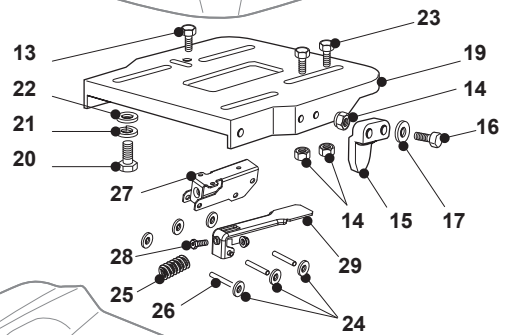

Collecting 92 cm Tank 4,5 Lt

Issue 13 - 2017

Fig.	Q.ty	Part No	Description	Notes
1	1	325735124/0	Fuel Tank	
2	1	125795001/1	Cap	
3	1	325785291/0	Support	
4	1	112789195/0	Screw	
5	1	112581500/0	Grower	
6	1	112437503/0	Plate	
7	1	325785289/0	Support	
8	4	112735403/0	Screw	
11	1	325207176/0	Basin	

Fig.	Q.ty	Part No	Description	Notes
1	1	125961217/1	Coated Steering Wheel Black	Black
1	1	125961209/0	Steering Wheel	
1	1	125961212/0	Steering Wheel	Grey
2	1	325580500/0	Cap	
2	1	325580501/0	Cap	Square
2	1	325580505/0	Cap	Round
3	1	325961222/1	Steering Wheel	
4	1	325580508/0	Steering Plate Cover	
5	1	112620250/0	Pin	
6	1	125722470/0	Seat	
7	1	125722463/0	Seat	
8	1	125722453/1	Seat	
9	1	125722471/0	Seat	
10	1	125722456/0	Seat	
11	1	125722478/1	Seat	
12	1	125430285/0	Spring	
13	1	112789000/0	Screw	
14	1	112154330/0	Nut	
15	1	327063021/1	Cam	
16	2	112789100/0	Screw	
17	2	112523020/0	Washer	
18	2	112154330/0	Nut	
19	1	325547033/2	Seat Plate	
20	4	112793101/0	Screw	
21	4	112583500/0	Grower	
22	4	112523060/0	Washer	
23	2	112789000/0	Screw	
24	6	112604896/0	Crown Fastener	
25	1	125430285/0	Spring	
26	3	122517866/0	Pin	
27	1	325774575/0	Fulcrum Clamp	
28	1	112735661/0	Screw	
29	1	325318327/0	Lever	