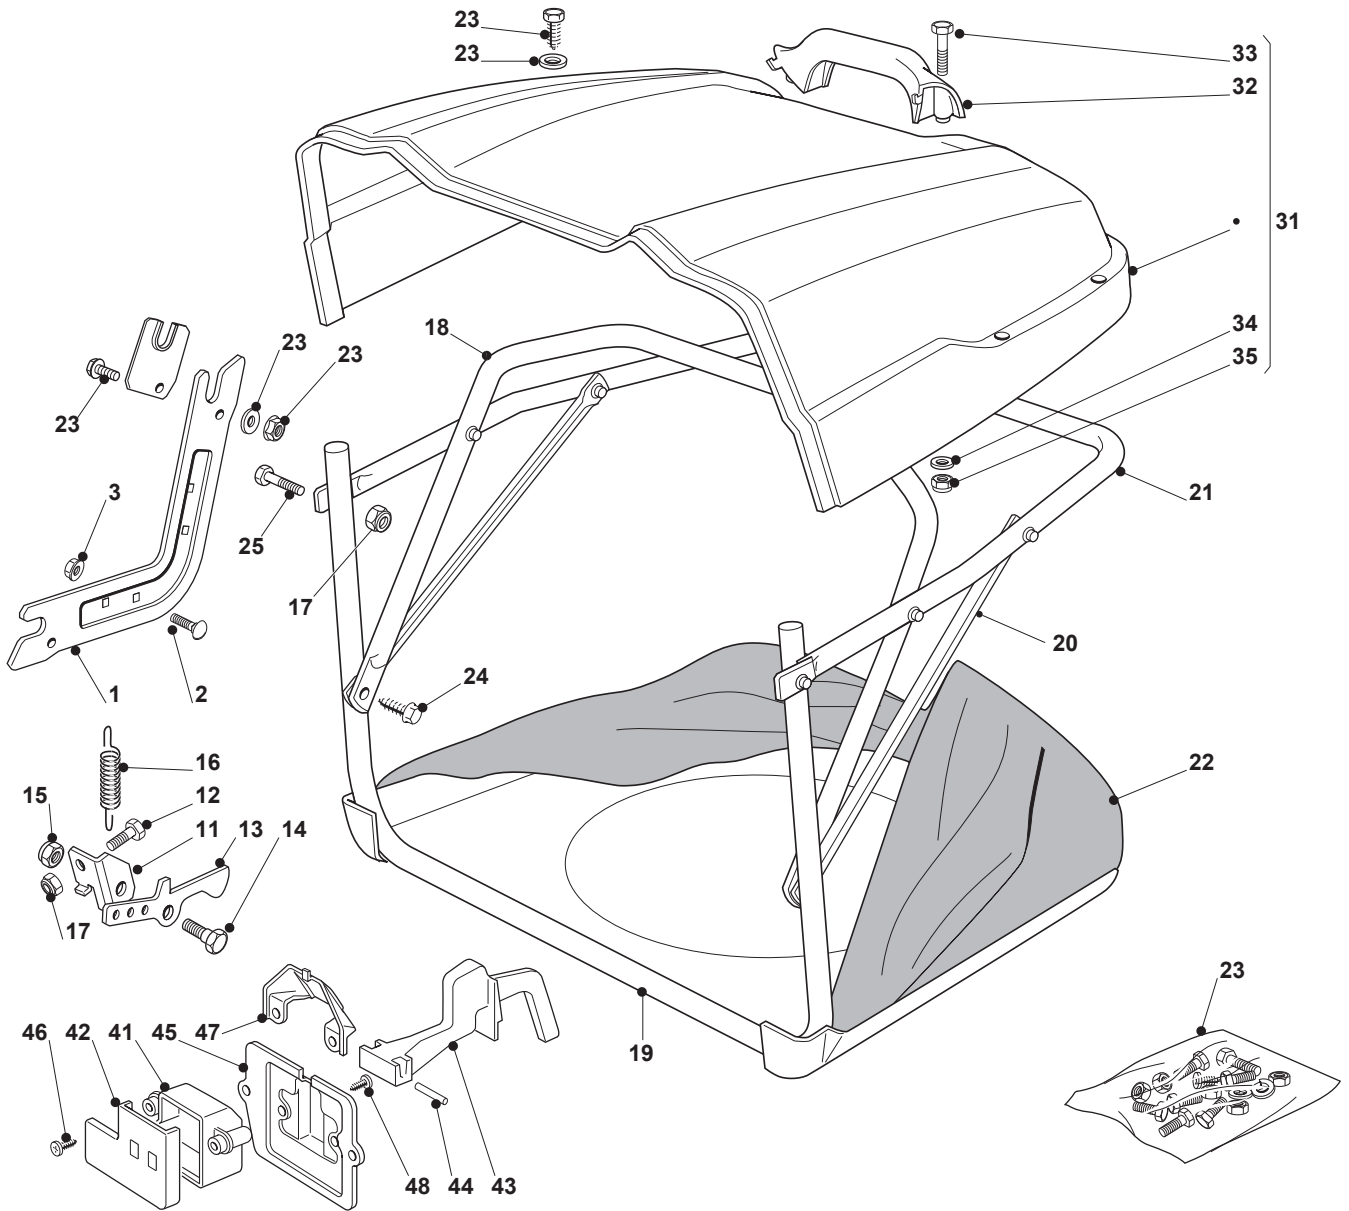

Fig.	Q.ty	Part No	Description	Notes
1	2	325785275/0	Support	
2	4	112818690/0	Screw	
3	4	112293201/0	Nut	
11	1	325755031/2	Bracket	
12	1	112789000/0	Screw	
13	1	325774315/1	Bracket	
14	1	125510080/2	Pin	
15	1	112292102/0	Nut	
16	1	122450432/0	Spring	
17	1	112154330/0	Nut	
18	2	382774251/0	Bracket	
19	1	382800099/0	Grasscatcher Frame	
20	1	382800103/0	Grasscatcher Hooking Frame	
21	1	382800101/1	Front Frame	
22	1	182105973/0	Grasscatcher	
23	1	382394003/0	Front Handle	
24	1	382869023/0	Rod	
25	1	125394508/0	Knob	
26	1	382180048/0	Screw	
27	4	112815240/0	Screw	
28	8	112154510/0	Nut	
29	2	325650115/0	Stiffening	
31	1	325110319/0	Yellow Grass-Catcher Cover	Yellow
31	1	325110320/0	Red Grass-Catcher Cover	Light Red
31	1	325110342/0	Grey Grass-Catcher Cover	Grey
31	1	325110345/0	Green Grass-Catcher Cover	Green
31	1	325110413/0	Black Grass-Catcher Cover	Black
31	1	325110421/0	White Grass-Catcher Cover	White
31	1	325110484/0	Red Grass-Catcher Cover	Dark Red
41	1	125600041/0	Grassc.Full Micro Protection	
42	1	125600042/0	Grasscatcher Micro Prot Cover	
43	1	125318124/0	Full Grassc. Microswtich Cover	
44	1	112400030/0	Pin	
45	1	325785272/1	Micro Protection	
46	1	112728510/0	Screw	
47	1	125600048/0	Empty Micro Grassc.Protection Cover	
48	2	112735110/0	Screw	