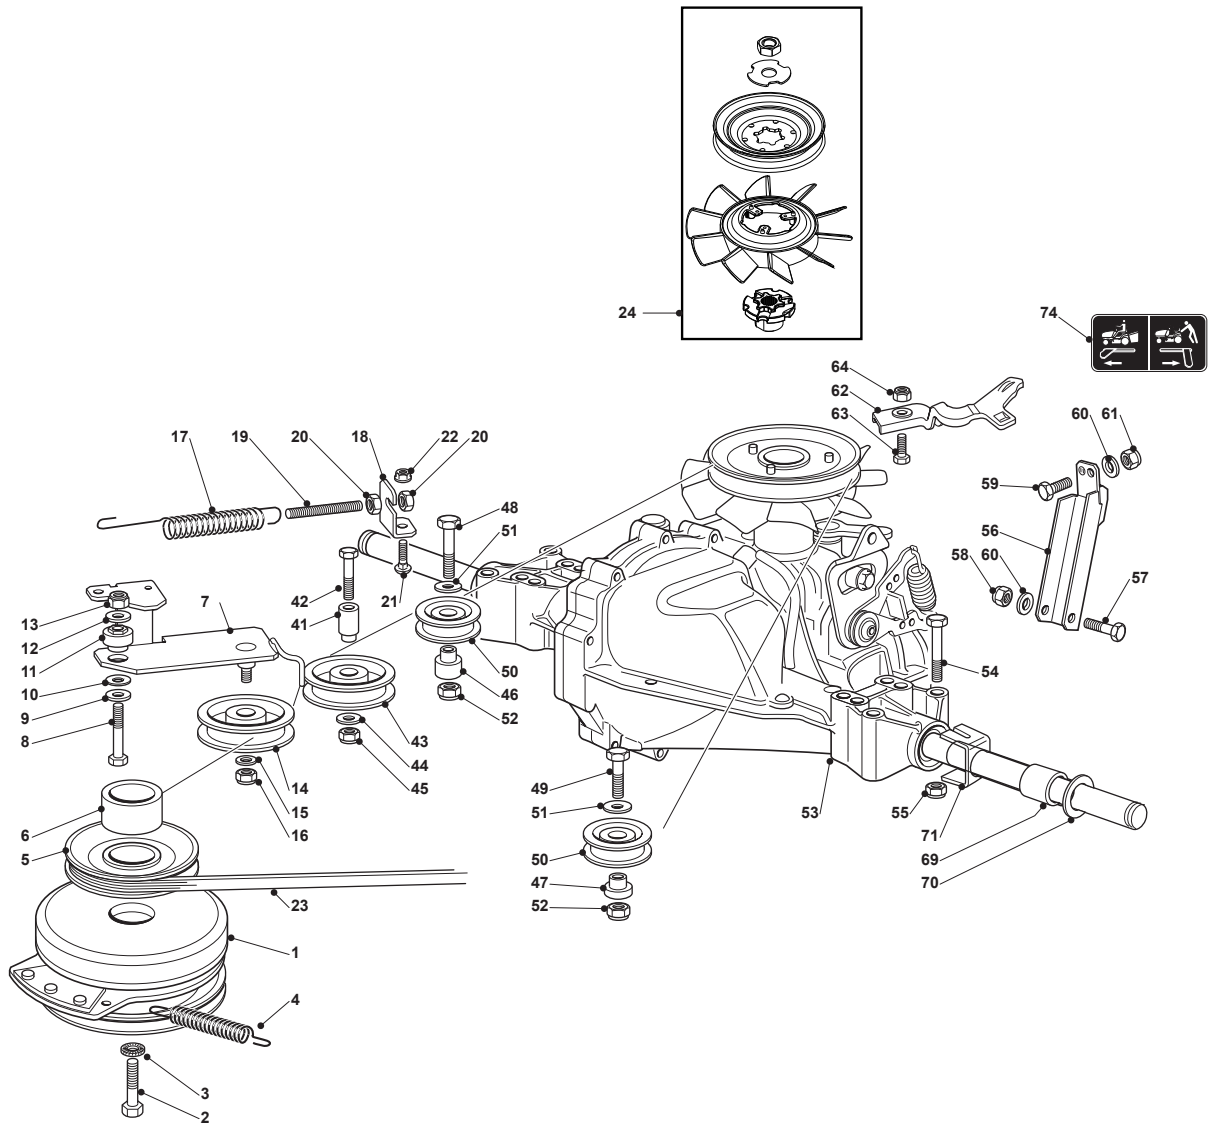

Fig.	Q.ty	Part No	Description	Notes
69	2	125160031/0	Spacer	
70	4	112521410/0	Washer	
71	2	325670025/0	Washer	
72	1	112792611/0	Screw	
73	1	112293201/0	Nut	
74	1	114361451/0	Label	

Fig.	Q.ty	Part No	Description	Notes
7	1	382318217/1	Lever	
17	1	125430260/1	Spring	
70	2	125670005/2	Washer	
1	1	118399063/0	Electromagnetic Clutch	
2	1	112737320/0	Screw	
3	1	112543000/0	Washer	
4	1	122430216/0	Tension Spring	
5	1	125601577/0	Pulley	
6	1	125160021/0	Spacer	
8	1	112691115/0	Screw	
9	1	112523060/0	Washer	
10	1	327670055/0	Antifriction Washer	
11	1	125510087/0	Pin	
12	1	112523060/0	Washer	
13	1	112155000/0	Nut	
14	1	125601554/0	Pulley	
15	1	112523060/0	Washer	
16	1	112155000/0	Nut	
18	1	325755049/0	Bracket	
19	1	125840005/0	Tie Rod	
20	2	112293200/0	Nut	
21	1	112818690/0	Screw	
22	1	112293201/0	Nut	
23	1	135062019/0	Belt	
24	1	118802723/0	Fan Kit	
41	1	125160080/0	Pin	
42	1	112691800/0	Screw	
43	1	325601599/0	Pulley	
44	1	112523060/0	Washer	
45	1	112155000/0	Nut	
46	1	125160024/2	Right Spacer	
47	1	125160030/2	Left Spacer	
48	1	112691400/0	Screw	
49	1	112691115/0	Screw	
50	2	125601588/0	Pulley	
51	2	122671653/0	Washer	
52	2	112155000/0	Nut	
53	1	118400919/2	Rear Axle (Hydro-Gear T2-Adbf-2X3C-17X1)	Hydro-Gear T2-Adbf-2X3C-17X1
54	4	112691600/0	Screw	
55	4	112154210/0	Nut	
56	1	382785199/0	Support	
57	1	112691700/0	Screw	
58	1	112155000/0	Nut	
59	1	112793701/0	Screw	
60	2	112523060/0	Washer	
61	1	112155000/0	Nut	
62	1	325318253/0	Lever	
63	1	112791213/1	Screw	
64	1	112154210/0	Nut	
69	2	125160058/0	Spacer	
71	2	325670025/0	Washer	