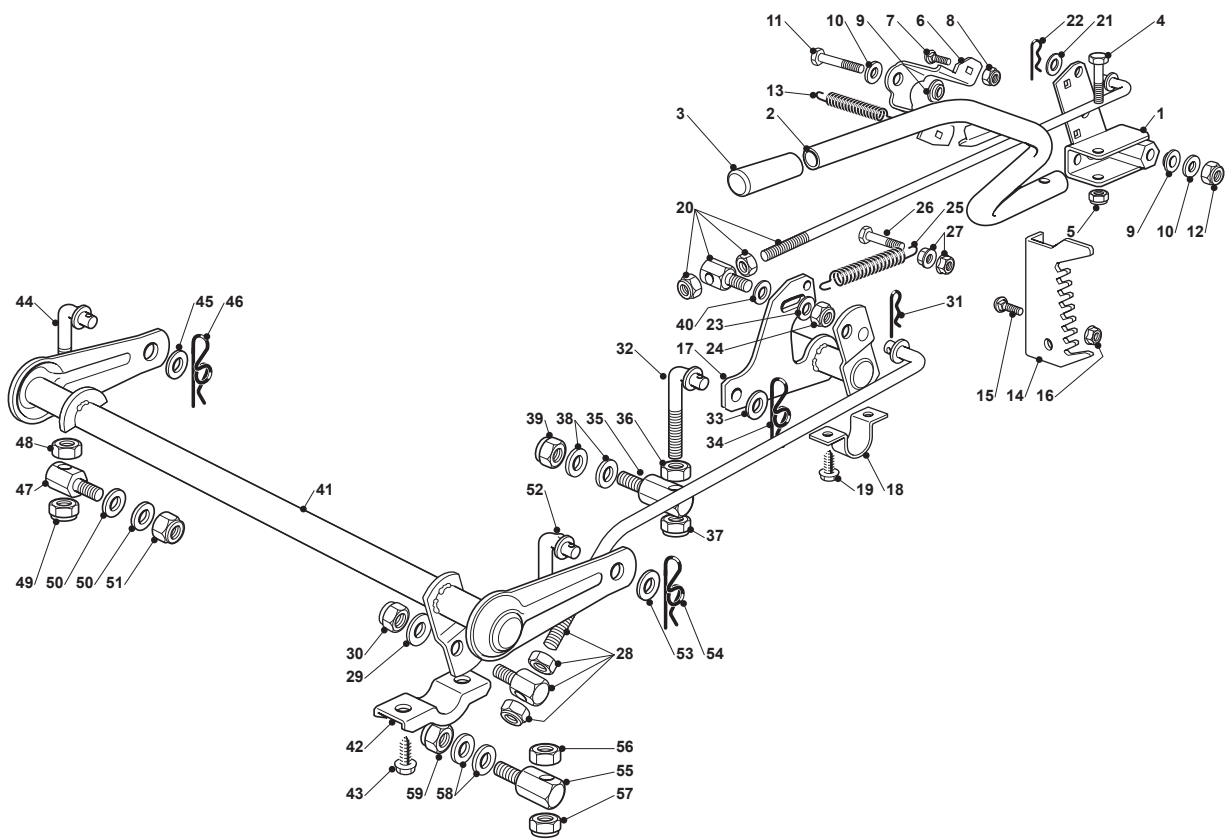

NJU 92 HYDRO

Collecting 92 cm Transmission Hydrogear

Issue 13 - 2017

Fig.	Q.ty	Part No	Description	Notes
74	1	114361451/0	Label	

Fig.	Q.ty	Part No	Description	Notes
1	1	382774249/0	Clamp	
2	1	382318219/1	Lever	
3	1	125394508/0	Knob	
4	1	112674700/0	Screw	
5	1	112154510/0	Nut	
6	1	325650113/0	Plate	
7	2	112818690/0	Screw	
8	2	112155000/0	Nut	
9	2	122041980/0	Bushing	
10	2	112523060/0	Washer	
11	1	112691600/0	Screw	
12	1	112155000/0	Nut	
13	1	125430259/0	Spring	
14	1	325735511/0	Sector	
15	2	112818690/0	Screw	
16	2	112293201/0	Nut	
17	1	382000387/0	Axle	
18	2	325547041/1	Plate	
19	4	112731580/0	Screw	
20	1	382000618/0	Rod	
21	1	325670011/0	Antifriction Washer	
22	1	124487997/0	Cotter Pin	
23	1	112523040/0	Washer	
24	1	112154210/0	Nut	
25	1	122446402/0	Spring	
26	1	112792410/0	Screw	
27	2	112292102/0	Nut	
28	1	382000537/0	Connecting Rod	
29	2	325670008/1	Washer	
30	1	112156602/0	Nut	
31	1	124487998/0	Cotter Pin	
32	1	125840025/0	Tie Rod	
33	1	325670008/1	Washer	
34	1	124487998/0	Cotter Pin	
35	1	125510090/0	Pin	
36	1	112295200/0	Nut	
37	1	112156602/0	Nut	
38	2	325670008/1	Washer	
39	1	112156602/0	Nut	
40	2	112521360/0	Washer	
41	1	382000385/0	Axle	
42	2	327546015/2	Plate	
43	4	112731350/0	Screw	
44	1	125840024/0	Tie Rod	
45	1	325670008/1	Washer	
46	1	124487998/0	Cotter Pin	
47	1	382640807/1	Tie Rod Assy	
48	1	112295200/0	Nut	
49	1	112156602/0	Nut	
50	2	325670008/1	Washer	
51	1	112156602/0	Nut	

Fig.	Q.ty	Part No	Description	Notes
52	1	125840025/0	Tie Rod	
53	1	325670008/1	Washer	
54	1	124487998/0	Cotter Pin	
55	1	125510090/0	Pin	
56	1	112295200/0	Nut	
57	1	112156602/0	Nut	
58	2	325670008/1	Washer	
59	1	112156602/0	Nut	