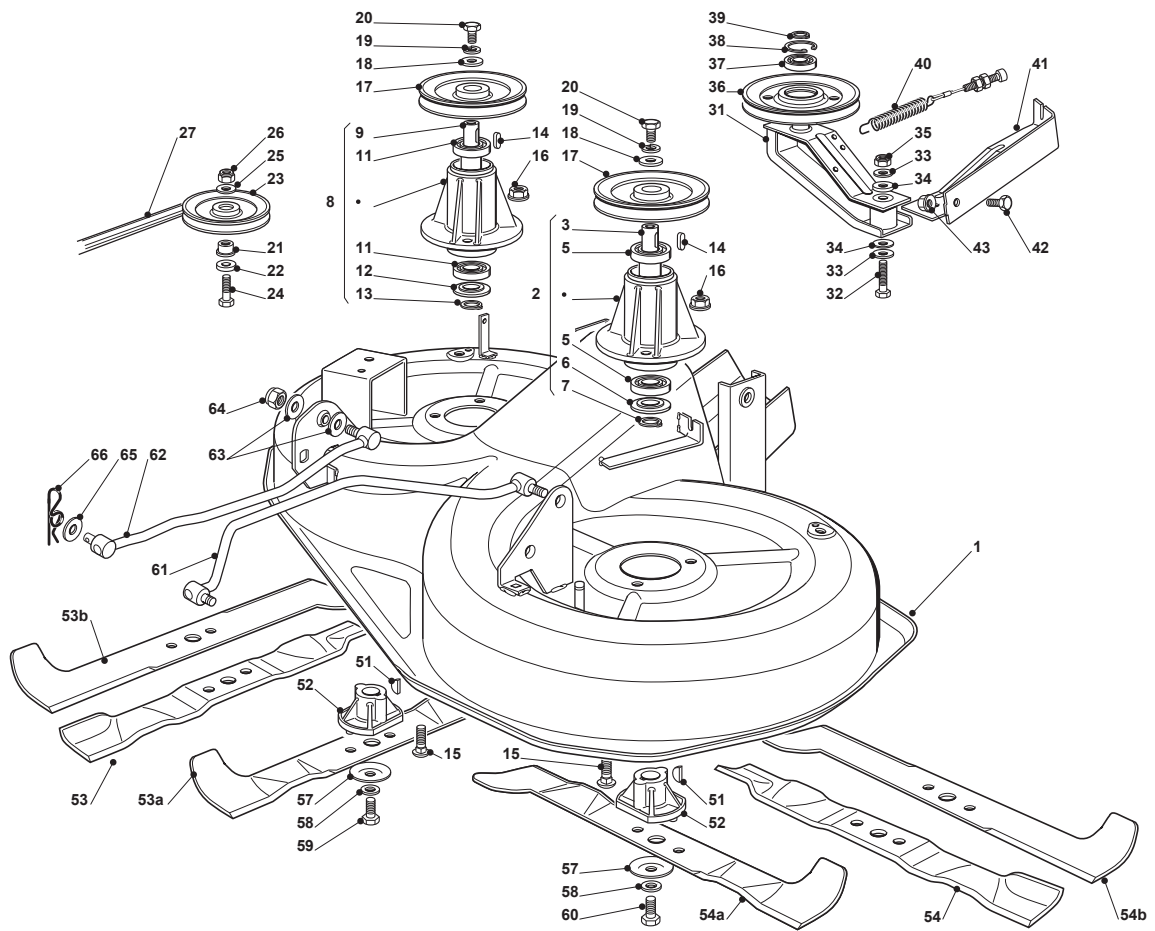

Fig.	Q.ty	Part No	Description	Notes
1	1	325060121/1	Right Belt Protection Carter	
2	1	325060122/0	Left Belt Protection Carter	
3	6	112735120/0	Screw	
4	4	112728535/0	Screw	
5	1	325774381/0	Bracket	
6	1	325774383/0	Bracket	
7	1	325033066/0	Water Hose Connection	
8	1	112000970/0	Ring (Benzing)	
9	2	325033065/0	Water Hose Connection	
10	2	112500030/0	Rivet	
11	1	325869069/0	Washing Tube	
12	1	325869068/0	Washing Tube	
13	6	325160039/0	Spacer	
21	1	325060127/0	Belt Protection	
22	2	112791400/0	Screw	
23	2	112154510/0	Nut	
24	2	325160039/0	Spacer	
32	1	382108008/0	Conveyor	
33	2	325774373/0	Clamp	

Collecting 92 cm Cutting Plate

Issue 13 - 2017

Fig.	Q.ty	Part No	Description	Notes
59	1	112735695/1	Screw	
60	1	112735694/0	Screw	
61	1	382000535/0LC		
62	1	382000533/0	Equalizer Rod	
63	4	325670008/1	Washer	
64	2	112156602/0	Nut	
65	2	325670008/1	Washer	
66	2	124487998/0	Cotter Pin	