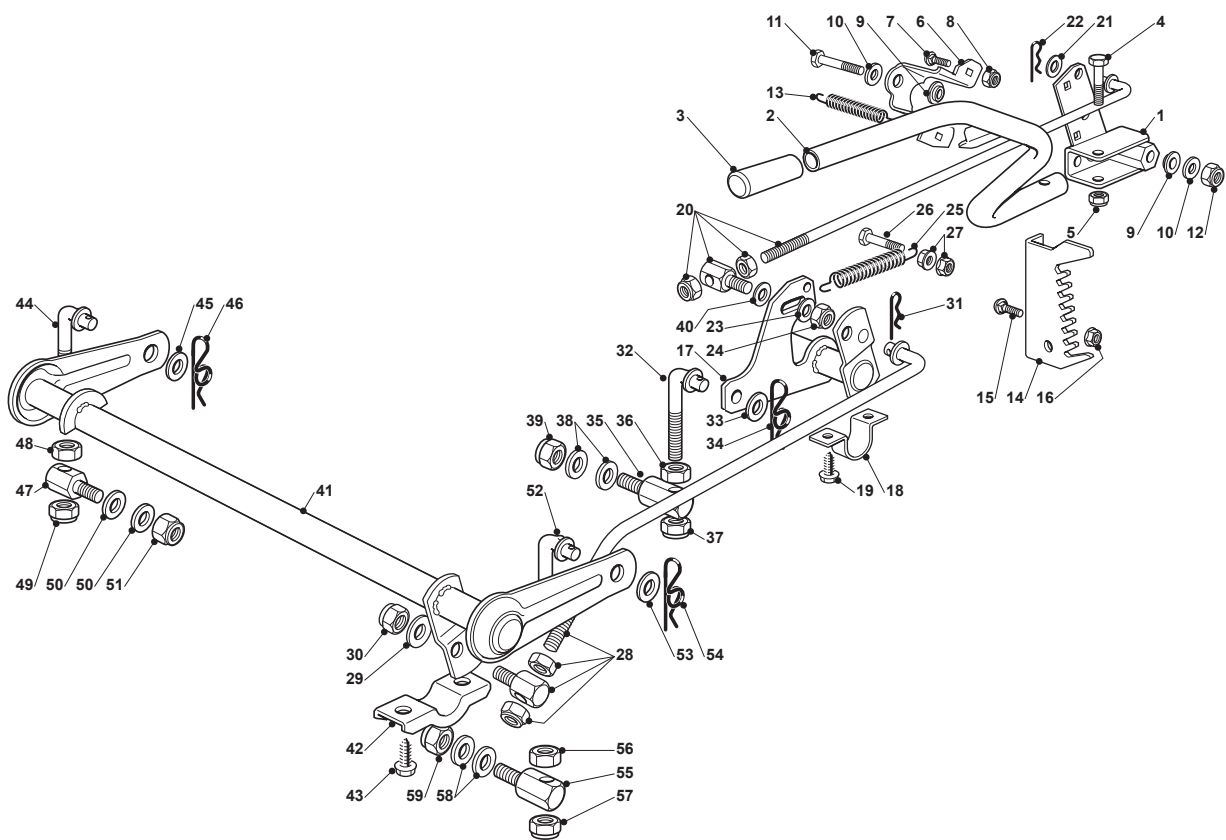

NJU 92 HYDRO

Collecting 92 cm Transmission Hydrogear

Issue 13 - 2017

Fig.	Q.ty	Part No	Description	Notes
74	1	114361451/0	Label	

Fig.	Q.ty	Part No	Description	Notes
1	1	382774249/0	Clamp	
2	1	382318219/1	Lever	
3	1	125394508/0	Knob	
4	1	112674700/0	Screw	
5	1	112154510/0	Nut	
6	1	325650113/0	Plate	
7	2	112818690/0	Screw	
8	2	112155000/0	Nut	
9	2	122041980/0	Bushing	
10	2	112523060/0	Washer	
11	1	112691600/0	Screw	
12	1	112155000/0	Nut	
13	1	125430259/0	Spring	
14	1	325735511/0	Sector	
15	2	112818690/0	Screw	
16	2	112293201/0	Nut	
17	1	382000387/0	Axle	
18	2	325547041/1	Plate	
19	4	112731580/0	Screw	
20	1	382000618/0	Rod	
21	1	325670011/0	Antifriction Washer	
22	1	124487997/0	Cotter Pin	
23	1	112523040/0	Washer	
24	1	112154210/0	Nut	
25	1	122446402/0	Spring	
26	1	112792410/0	Screw	
27	2	112292102/0	Nut	
28	1	382000537/0	Connecting Rod	
29	2	325670008/1	Washer	
30	1	112156602/0	Nut	
31	1	124487998/0	Cotter Pin	
32	1	125840025/0	Tie Rod	
33	1	325670008/1	Washer	
34	1	124487998/0	Cotter Pin	
35	1	125510090/0	Pin	
36	1	112295200/0	Nut	
37	1	112156602/0	Nut	
38	2	325670008/1	Washer	
39	1	112156602/0	Nut	
40	2	112521360/0	Washer	
41	1	382000385/0	Axle	
42	2	327546015/2	Plate	
43	4	112731350/0	Screw	
44	1	125840024/0	Tie Rod	
45	1	325670008/1	Washer	
46	1	124487998/0	Cotter Pin	
47	1	382640807/1	Tie Rod Assy	
48	1	112295200/0	Nut	
49	1	112156602/0	Nut	
50	2	325670008/1	Washer	
51	1	112156602/0	Nut	

Fig.	Q.ty	Part No	Description	Notes
52	1	125840025/0	Tie Rod	
53	1	325670008/1	Washer	
54	1	124487998/0	Cotter Pin	
55	1	125510090/0	Pin	
56	1	112295200/0	Nut	
57	1	112156602/0	Nut	
58	2	325670008/1	Washer	
59	1	112156602/0	Nut	