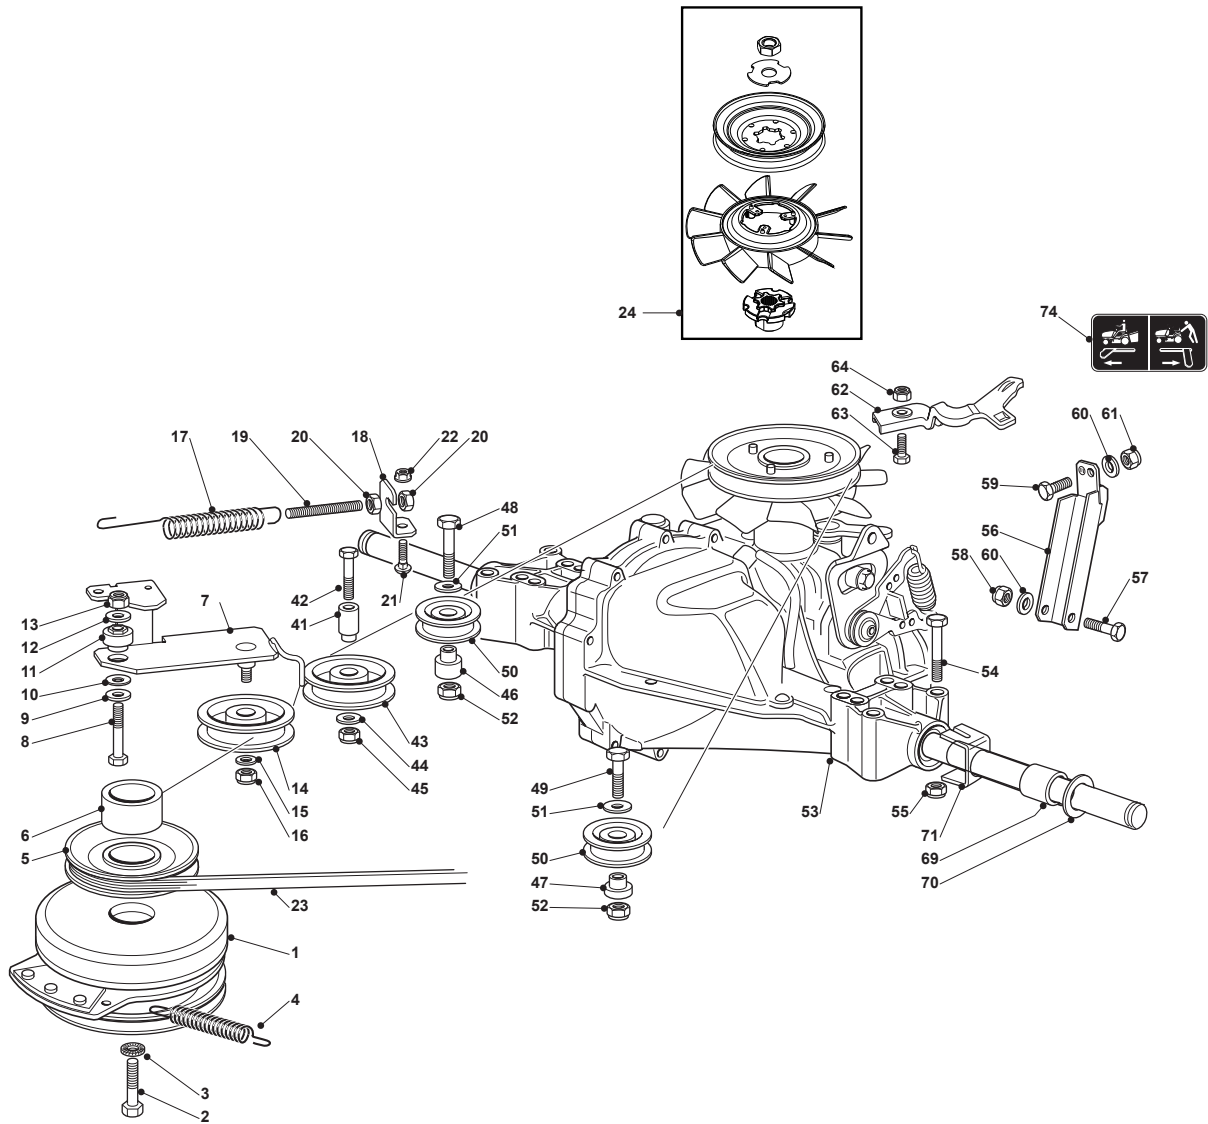

Fig.	Q.ty	Part No	Description	Notes
69	2	125160031/0	Spacer	
70	4	112521410/0	Washer	
71	2	325670025/0	Washer	
72	1	112792611/0	Screw	
73	1	112293201/0	Nut	
74	1	114361451/0	Label	

Fig.	Q.ty	Part No	Description	Notes
7	1	382318217/1	Lever	
17	1	125430260/1	Spring	
70	2	125670005/2	Washer	
1	1	118399063/0	Electromagnetic Clutch	
2	1	112737320/0	Screw	
3	1	112543000/0	Washer	
4	1	122430216/0	Tension Spring	
5	1	125601577/0	Pulley	
6	1	125160021/0	Spacer	
8	1	112691115/0	Screw	
9	1	112523060/0	Washer	
10	1	327670055/0	Antifriction Washer	
11	1	125510087/0	Pin	
12	1	112523060/0	Washer	
13	1	112155000/0	Nut	
14	1	125601554/0	Pulley	
15	1	112523060/0	Washer	
16	1	112155000/0	Nut	
18	1	325755049/0	Bracket	
19	1	125840005/0	Tie Rod	
20	2	112293200/0	Nut	
21	1	112818690/0	Screw	
22	1	112293201/0	Nut	
23	1	135062019/0	Belt	
24	1	118802723/0	Fan Kit	
41	1	125160080/0	Pin	
42	1	112691800/0	Screw	
43	1	325601599/0	Pulley	
44	1	112523060/0	Washer	
45	1	112155000/0	Nut	
46	1	125160024/2	Right Spacer	
47	1	125160030/2	Left Spacer	
48	1	112691400/0	Screw	
49	1	112691115/0	Screw	
50	2	125601588/0	Pulley	
51	2	122671653/0	Washer	
52	2	112155000/0	Nut	
53	1	118400919/2	Rear Axle (Hydro-Gear T2-Adbf-2X3C-17X1)	Hydro-Gear T2-Adbf-2X3C-17X1
54	4	112691600/0	Screw	
55	4	112154210/0	Nut	
56	1	382785199/0	Support	
57	1	112691700/0	Screw	
58	1	112155000/0	Nut	
59	1	112793701/0	Screw	
60	2	112523060/0	Washer	
61	1	112155000/0	Nut	
62	1	325318253/0	Lever	
63	1	112791213/1	Screw	
64	1	112154210/0	Nut	
69	2	125160058/0	Spacer	
71	2	325670025/0	Washer	