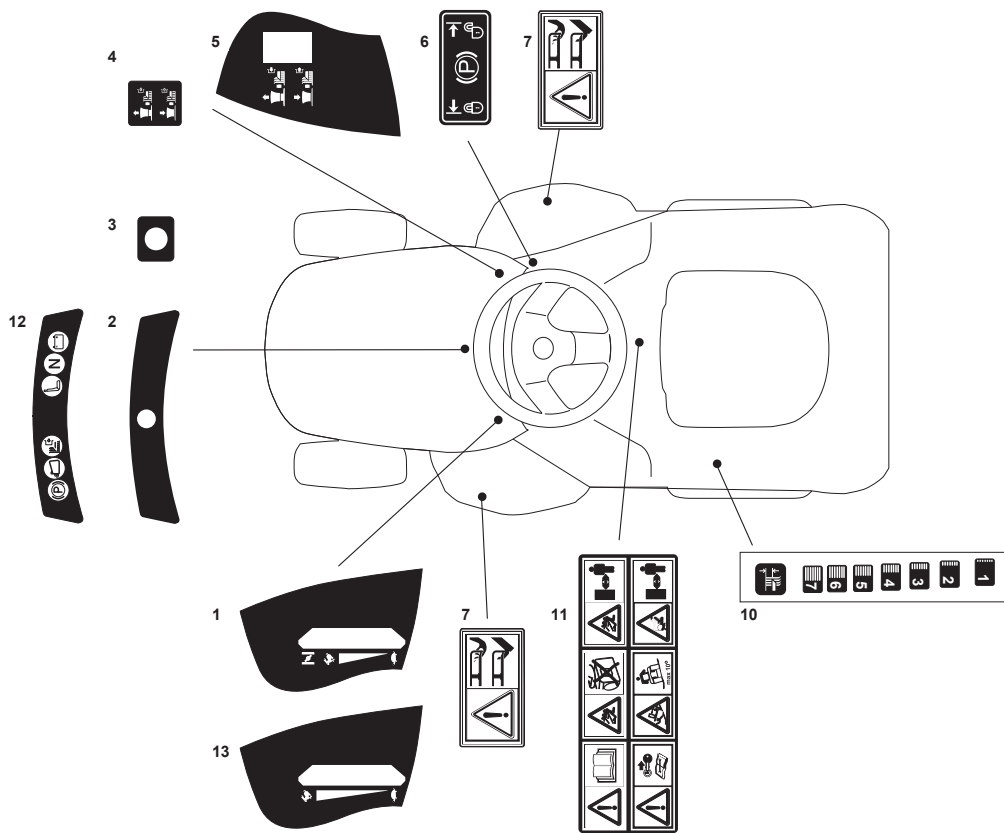

Fig.	Q.ty	Part No	Description	Notes
2	1	382869035/0	Stone Guard Tube	
3	2	125510022/1	Pin	
4	2	124487998/0	Cotter Pin	
5	1	382180062/0	Outfit, Screws	
22	1	125519997/1	Front Weight Tc	
23	3	112760520/0	Screw	
24	3	112155000/0	Nut	
42	1	125510021/1	Hitch Pin	
43	1	124487999/0	Spring Pin	
51	1	182180090/0	Battery Charger 12V 1A - CE Plug	CE Plug
51	1	182180091/0	Battery Charger 12V 1A - UK Plug	UK Plug
72	1	325140093/0	Deflector	
73	1	325394007/0	Handle	
74	1	125510077/0	Pin	
75	1	125430245/0	Spring	
76	1	112735410/0	Screw	
77	1	325280000/1	Handgrip	
78	1	125840011/1	Tie Rod	
79	2	125253004/0	Mulch.Kit Fixing Hook	