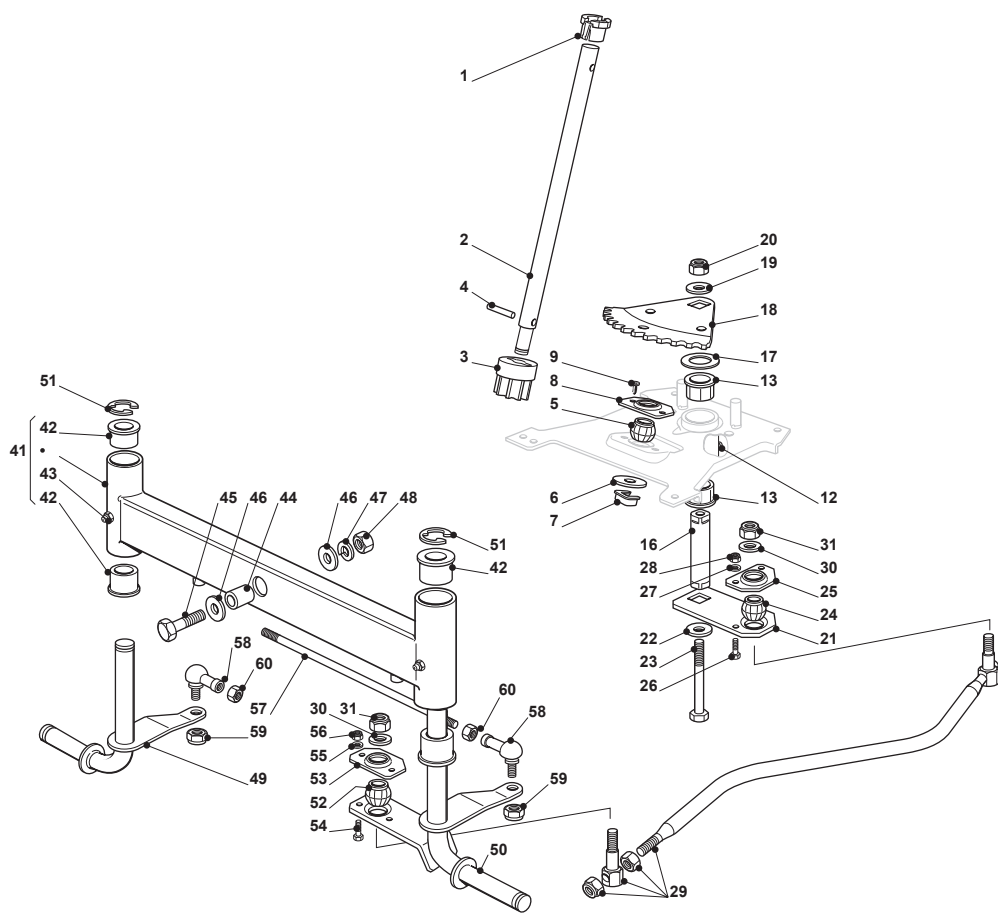

Fig.	Q.ty	Part No	Description	Notes
1	1	382076970/1	Engine Hood Green	Green
1	1	382076956/1	Engine Hood	Light Red
2	1	325410891/0	Right Grill	
3	1	325410892/0	Left Grill	
4	1	325076901/0	Upper Engine Hood Red	Light Red
4	1	325076940/0	Upper Engine Hood Green	Green
5	2	125510068/0	Pin	
6	2	112293201/0	Nut	
7	2	124487998/0	Cotter Pin	
20	1	325256250/0	Screwed Ring	
21	1	325605003/0	Button	
23	1	325547109/2	Plate	
24	1	325547109/2	Plate	
25	4	112731580/0	Screw	
26	1	382869027/0	Muffler Protection	
27	2	118737860/0	Cap	
28	4	112734995/0	Screw	
31	1	325599012/0	Dashboard, Right Profile	
32	1	325599013/0	Left Dashboard Support	
33	4	112815221/0	Screw	
34	4	112521330/0	Washer	
35	4	112154510/0	Nut	
36	1	325120245/0	Dashboard, Black	Black
36	1	325120240/0	Dashboard	Red
36	1	325120242/0	Dashboard, Yellow	Yellow
37	2	112728440/0	Screw	
38	2	112735402/0	Screw	
39	2	125260000/0	Grommet	
40	1	325600074/0	Card Protection	
41	2	112735402/0	Screw	
91	1	325110486/0	Red Central Cover (Hydro)	Dark Red
91	1	325110364/0	Cover, Green	Green
91	1	325110363/0	Cover, Red	Light Red
93	2	125580020/2	Stake	
94	1	325110485/0	Red Wheels Cover	Dark Red
94	1	325110344/0	Green Wheels Cover	Green
94	1	325110322/0	Red Wheels Cover	Light Red
95	4	112735402/0	Screw	
96	2	112735402/0	Screw	
97	2	325755041/0	Bracket	
98	4	112728686/0	Screw	
99	2	112735110/0	Screw	