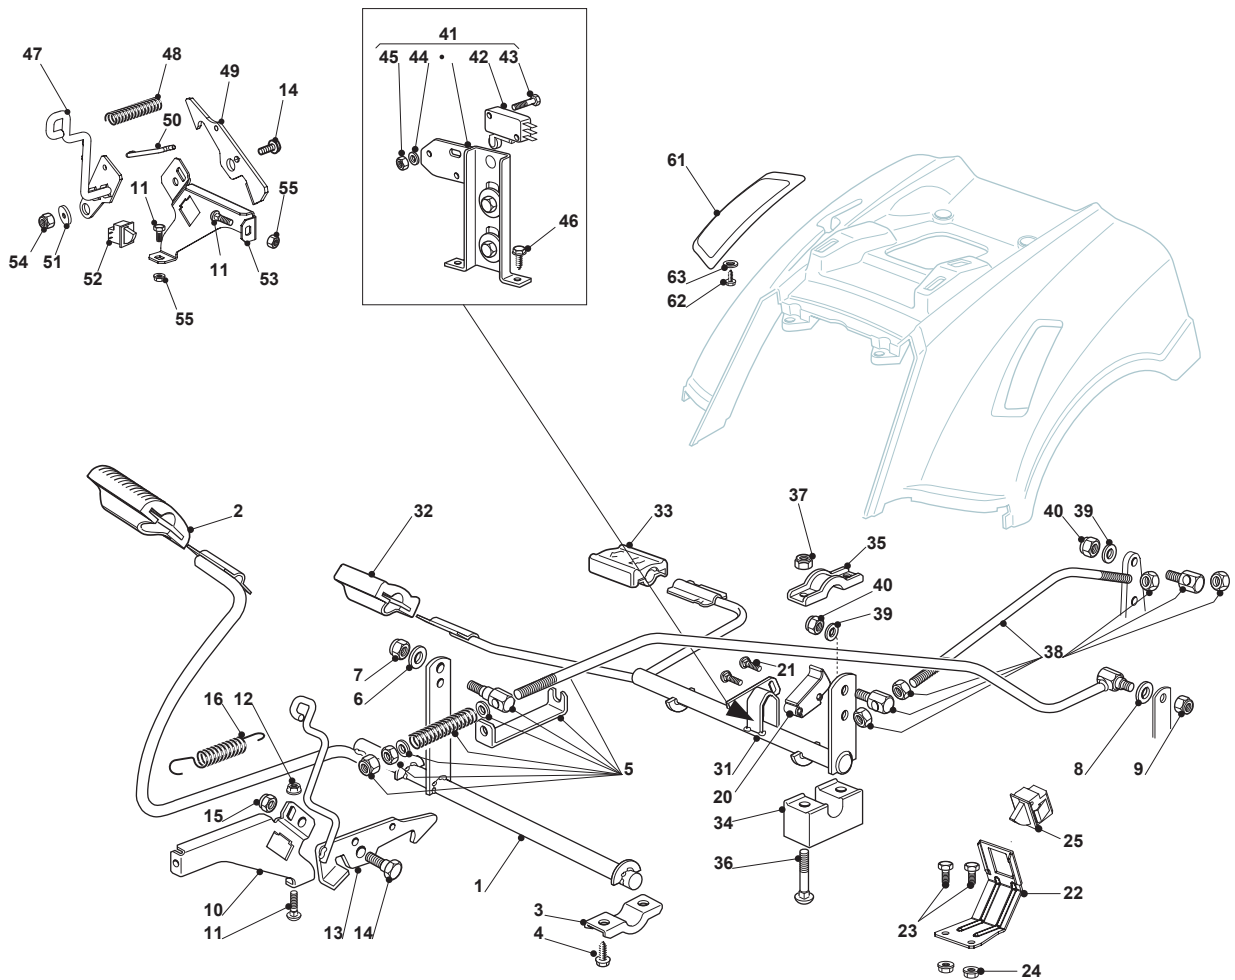

Fig.	Q.ty	Part No	Description	Notes
1	1	325038004/0	Bushing	
2	1	125520014/0	Steering Column	
3	1	127570050/0	Pinion	
4	1	112622650/0	Dowel Pin	
5	1	325743000/0	Joint	
6	1	112521370/0	Washer	
7	1	112436030/0	Plate	
8	1	325785213/1	Support	
9	2	112729601/1	Screw	
10	1	112691800/0	Screw	
11	1	112583500/0	Grower	
12	1	112379511/0	Grease Dispenser	
13	2	325040624/0	Bushing	
14	1	112523060/0	Washer	not used on STIGA steering wheel
16	1	125510092/0	Pin	
17	1	125670019/0	Washer	
18	1	325735513/0	Steering Sector	
19	1	112523080/0	Washer	
20	1	112155020/0	Nut	
21	1	325318205/0	Lever	
22	1	112523080/0	Washer	
23	1	112794985/0	Screw	
24	1	325743000/0	Joint	
25	1	325785213/1	Support	
26	2	112791213/1	Screw	
27	2	112521330/0	Washer	
28	2	112154510/0	Nut	
29	1	382000539/1	Steering Rod	
30	2	112523070/0	Washer	
31	2	112155010/0	Nut	
41	1	382034024/1	Equalizer With Bush And Lubricator	
42	4	125034002/1	Bushing	
43	2	112379511/0	Grease Dispenser	
44	1	125160016/1	Spacer	
45	1	112692695/0	Screw	
46	2	112523100/0	Washer	
47	1	112587100/0	Grower	
48	1	112295300/0	Nut	
49	1	382230363/0	Right Stub Axle	
50	1	382230365/0	Left Stub Axle	
51	2	112001000/0	Benzing Ring	
52	1	325743000/0	Joint	
53	1	325785213/1	Support	
54	2	112791213/1	Screw	
55	2	112521330/0	Washer	
56	2	112154510/0	Nut	
57	1	125840023/0	Tie Rod	
58	2	122746609/0	Joint	
59	2	112156602/0	Nut	
60	2	112295200/0	Nut	