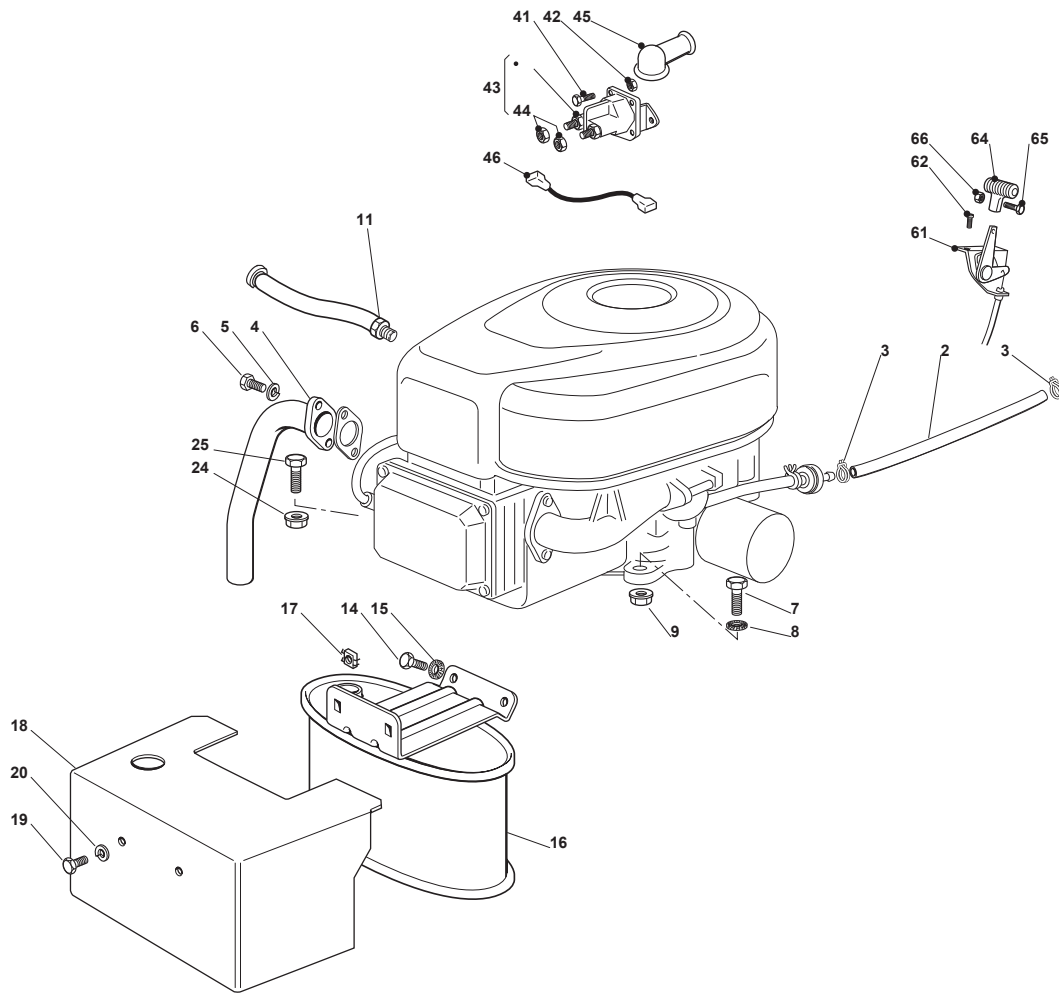

Fig.	Q.ty	Part No	Description	Notes
2	1	325869057/0	Connecting Tube	
3	4	118375051/1	Fair Led	
4	1	118738224/0	Exhaust Conn. Tube	
5	2	112583500/0	Grower	
6	2	112735530/0	Screw	
7	1	112691115/0	Screw	
8	1	112540260/0	Grower	
9	1	112154210/0	Nut	
10	1	118562996/0	Shut Out Valve	
11	1	1134-5827-01	Oil Drain Assy	
14	2	112793102/0	Screw	
15	2	112540260/0	Grower	
16	1	182750010/0	Muffler	
17	2	112360425/0	Nut	
18	1	382598009/2	Muffler Protection	
19	2	112792611/0	Screw	
20	2	112583500/0	Grower	
24	3	112154210/0	Nut	
25	3	112691100/0	Screw	
41	2	112791213/1	Screw	
42	2	112292102/0	Nut	
43	1	118736113/0	Starter Relay	
44	2	112360352/0	Nut	
45	1	118564861/1	Protection	
46	1	125065017/0	Cable	
61	1	182000200/1	Throttle Cable	
62	2	125943012/0	Screw	
64	1	325592000/0	Knob	
65	1	112726388/0	Screw	
66	1	112290800/0	Nut	