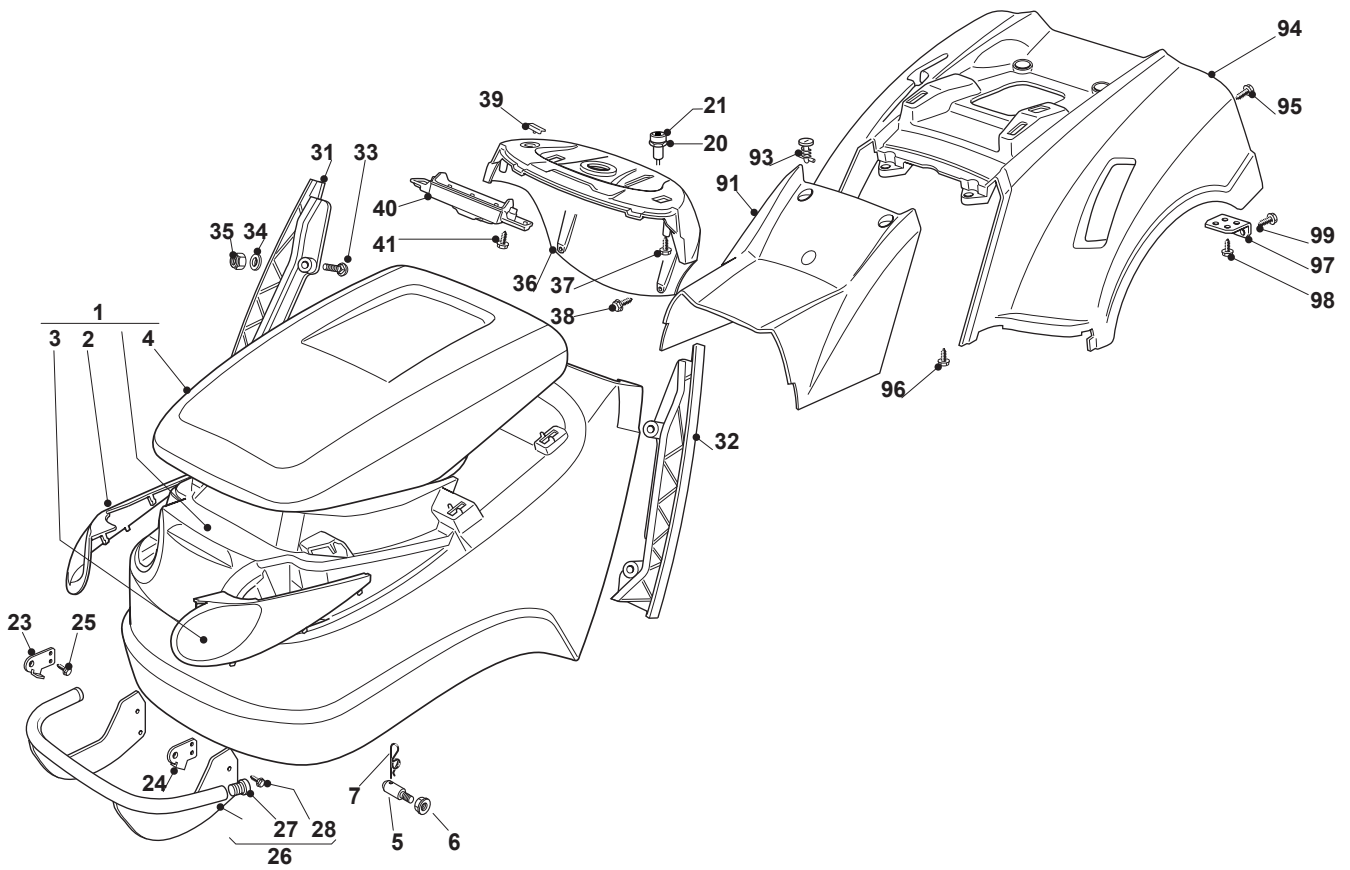

Collecting 92 cm Chassis

Issue 13 - 2017

Fig.	Q.ty	Part No	Description	Notes
84	4	112293201/0	Nut	
88	1	382510079/0	Left Footboard Support	
89	1	382510077/0	Right Footboard Support	
94	4	112815200/0	Screw	
95	4	112292102/0	Nut	