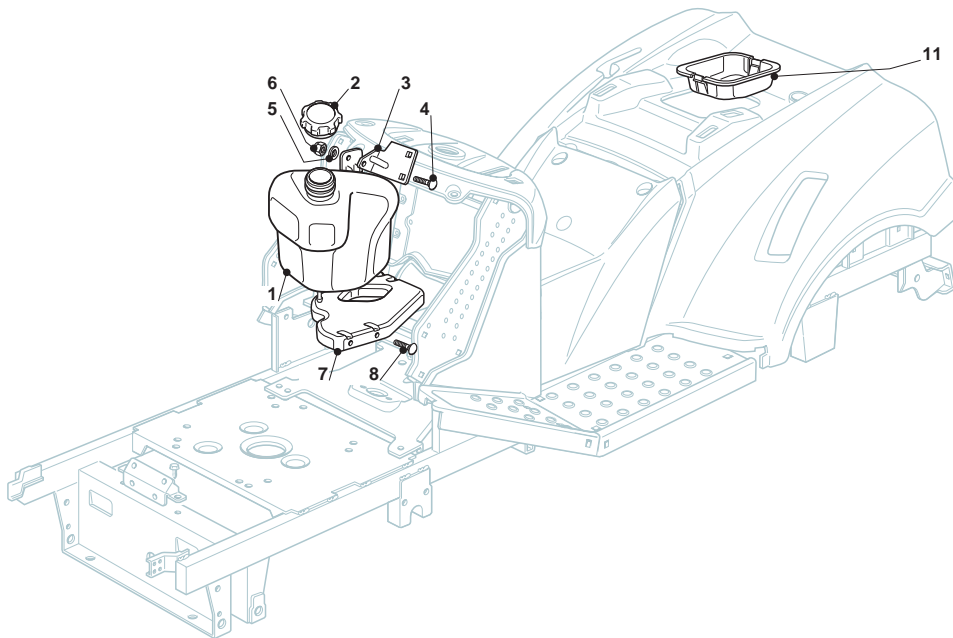

Tank							
POS	CODE	Q.TY	DESCRIZIONE	DESCRIPTION	DESCRIPTION	BESCHREIBUNG	NOTES
1	325735124/0	1	Serbatoio	Tank	Reservoir	Tank	
2	25795001/1	1	Tappo Serbatoio	Cap	Bouchon	Tankverschluss	
3	325785291/0	1	Supporto	Support	Support	Halter	
4	12789195/0	1	Vite	Screw	Vis	Schraube	
5	12581500/0	1	Grower	Grower	Grower	Grower	
6	12437503/0	1	Piastrina	Plate	Plaque	Platte	
7	325785289/0	1	Supporto	Support	Support	Halter	
8	12735403/0	4	Vite	Screw	Vis	Schraube	
11	325207176/0	1	Vaschetta	Basin	Cuvette	Wanne