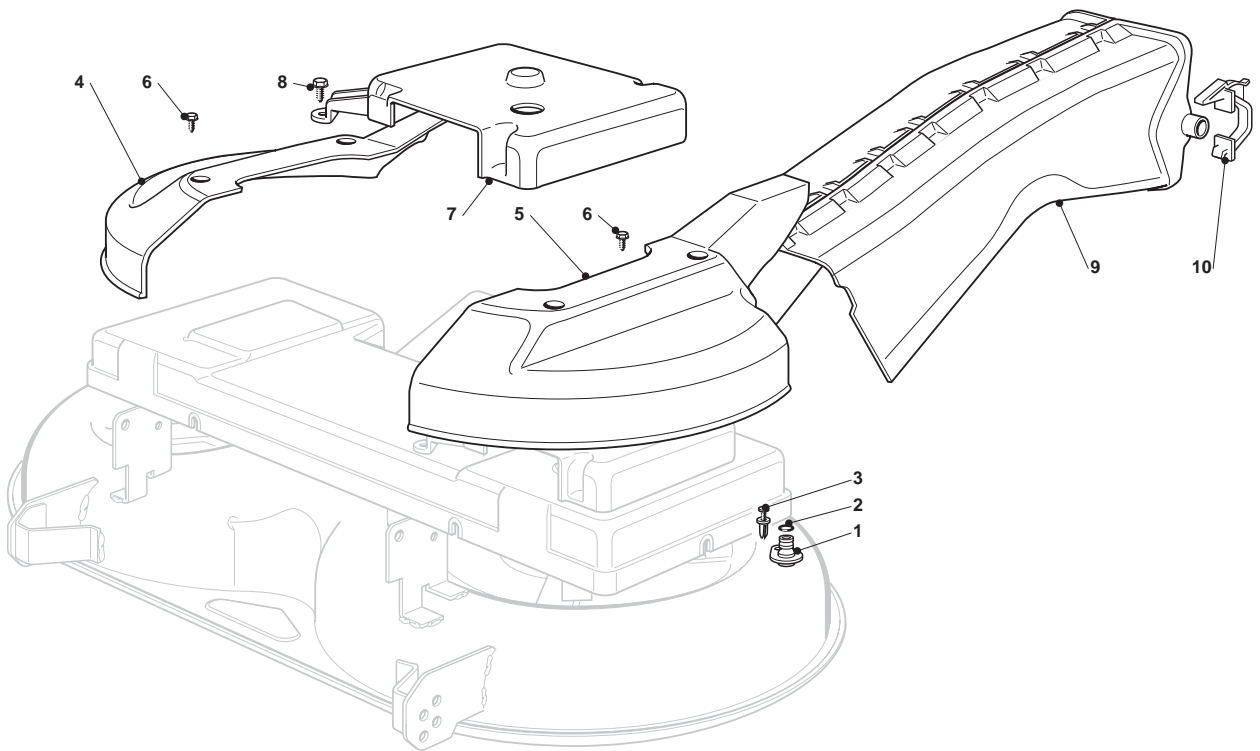

Guards And Conveyor							
POS	CODE	Q.TY	DESCRIZIONE	DESCRIPTION	DESCRIPTION	BESCHREIBUNG	NOTES
1	25033060/0	2	Attacco Tubo Acqua	Water Hose Connection	Raccord Tuyau D'Eau	Wasseranschluss	
2	19035000/0	2	Anello Or	O Ring	O Ring	O Ring	
3	12500030/0	2	Rivetto	Rivet	Rivet	Niet	
4	25060104/0	1	Carter Nero	Guard Black	Carter Noire	Blech Schwarz	
5	25060105/0	1	Carter Nero	Guard Black	Carter Noire	Blech Schwarz	
6	12735403/0	4	Vite	Screw	Vis	Schraube	
7	25600049/0	1	Protezione	Guard	Protection	Schutz	
8	12735403/0	3	Vite	Screw	Vis	Schraube	
9	382108021/0	1	Convogliatore	Conveyor	Convoyeur	Blechsatz	
10	25774373/0	2	Staffa	Clamp	Bride	Bride