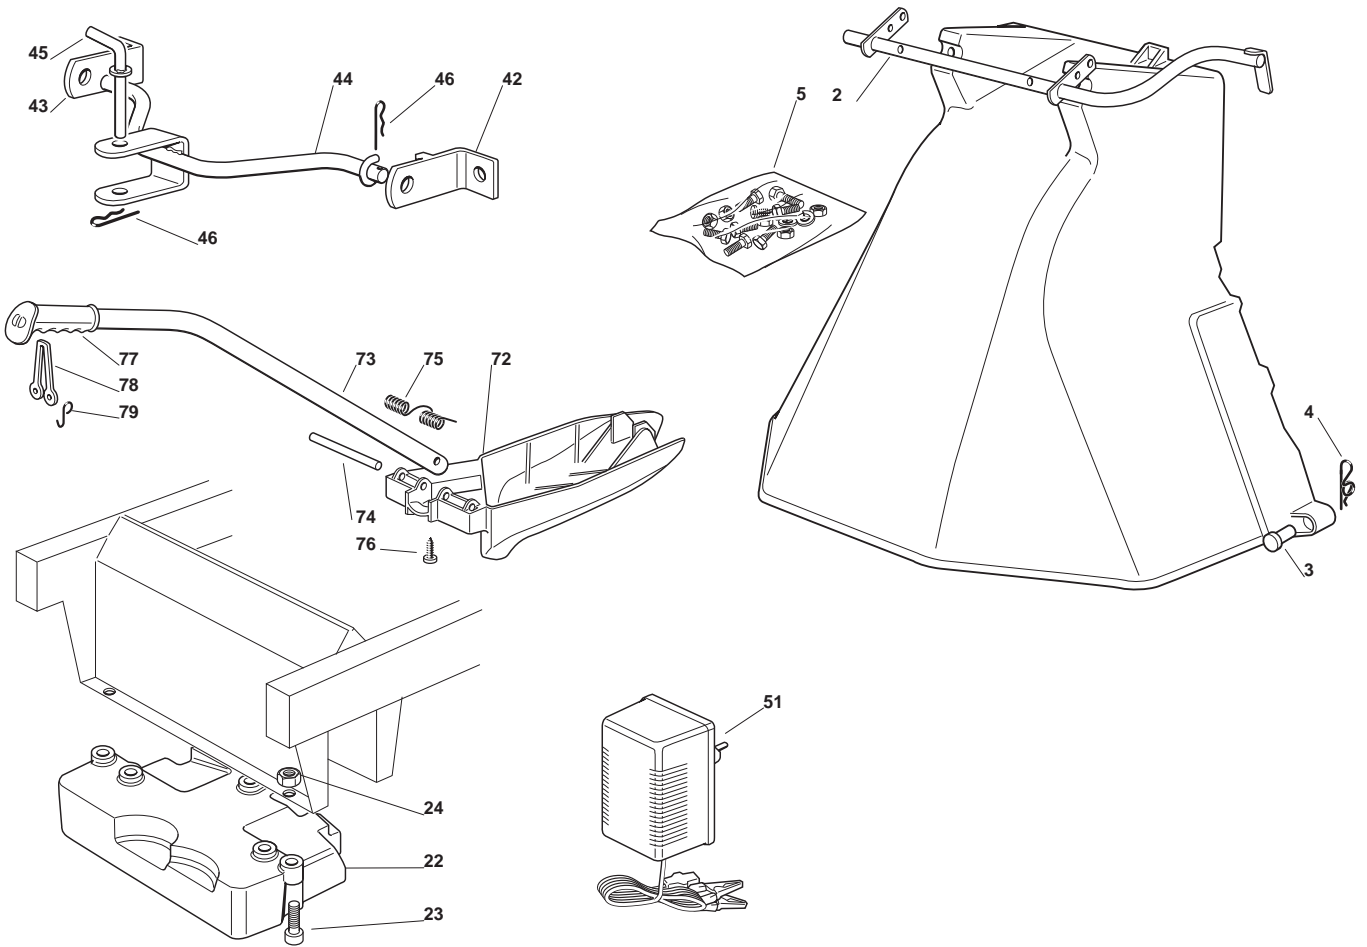

Optionals On Request							
POS	CODE	Q.TY	DESCRIZIONE	DESCRIPTION	DESCRIPTION	BESCHREIBUNG	NOTES
2	82869035/0	1	Tubo Di Aggancio	Support	Sopport	Halter	
3	25510022/0	2	Perno	Pin	Pivot	Bolzen	
4	24487998/0	2	Coppiglia	Cotter Pin	Goupille	Splint	
5	82180062/0	1	Dotazione Viteria	Screws Outfit	Ensemble Des Vis	Schraubenausrüstung	
22	25519997/1	1	Peso	Weight	Poids	Gewicht	
23	12760520/0	3	Vite	Screw	Vis	Schraube	
24	12155000/0	3	Dado	Nut	Ecrou	Mutter	
42	82735502/0	1	Staffa Supporto Traino Dx	Bracket Right Hitch Support	Etrier Support Trainage Droite	Buegel Halter Für Rechten Zug	
43	25774213/0	1	Staffa Supporto Traino Sx	Bracket Left Hitch Support	Etrier Support Trainage Gauche	Buegelhalter Für Linken Zug	
44	382033117/0	1	Barra	Rod	Barre	Stange	
45	25510021/1	1	Perno	Pin	Pivot	Bolzen	
46	24487999/0	2	Coppiglia	Cotter Pin	Goupille	Split	
51	182180090/0	1	Carica Batterie	Battery Charger	Chargeur De Batteries	Batterieladegerät	EU plug
51	182180091/0	1	Carica Batterie (U.K.)	Battery Charger (U.K.)	Chargeur De Batteries (U.K.)	Batterieladegerät (U.K.)	UK plug
72	325140097/0	1	Deflettore	Deflector	Deflecteur	Abweiser	
73	25394005/0	1	Manico	Handle	Guidon	Stiel	
74	25510077/0	1	Perno	Pin	Pivot	Bolzen	
75	25430245/0	1	Molla	Spring	Ressort	Feder	
76	12735405/0	1	Vite	Screw	Vis	Schraube	
77	25280000/1	1	Impugnatura	Handgrip	Branche	Griff	
78	25840011/1	1	Tirante In Gomma	Elastic Tie-Rod	Tirant Elastique	Elastische Zugstäbe	
79	25253004/0	2	Gancio	Hook	Crochet	Haken