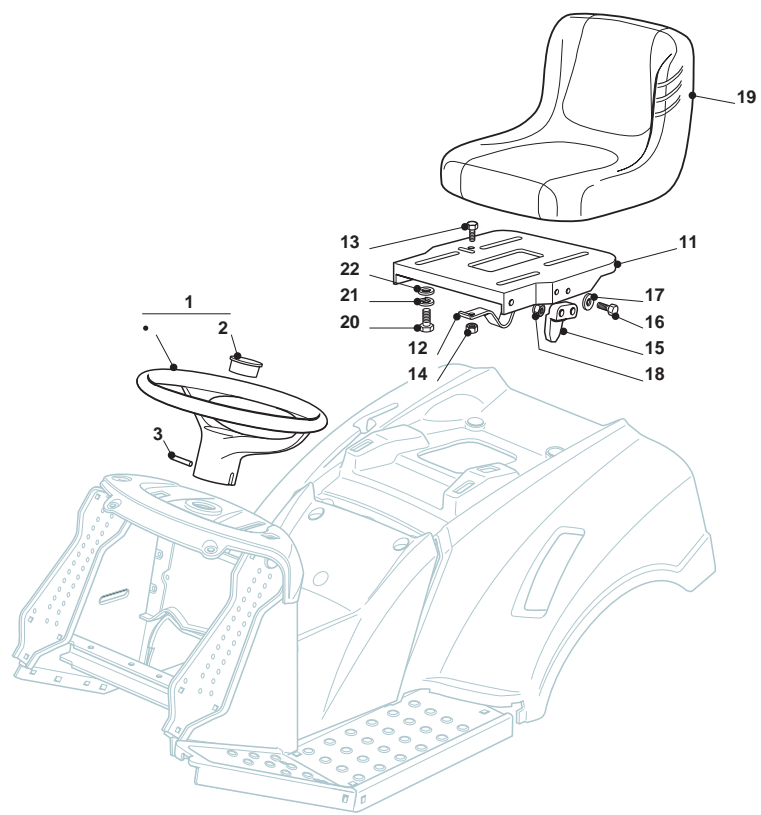

Seat & Steering Wheel							
POS	CODE	Q.TY	DESCRIZIONE	DESCRIPTION	DESCRIPTION	BESCHREIBUNG	NOTES
1	25961201/0	1	Volante	Steering Wheel	Volant	Lenkrad	
2	25120230/0	1	Tappo	Cap	Bouchon	Stopfen	
3	12620299/0	1	Spina	Pin	Goupille	Stift	
11	25547033/1	1	Piastra	Plate	Plaque	Platte	
12	25430223/2	1	Molla	Spring	Ressort	Feder	
13	12789000/0	1	Vite	Screw	Vis	Schraube	
14	12154330/0	1	Dado	Nut	Ecrou	Mutter	
15	27063021/1	1	Camma	Cam	Came	Nocken	
16	12789100/0	2	Vite	Screw	Vis	Schraube	
17	12523020/0	2	Rosetta	Washer	Rondelle	Scheibe	
18	12154330/0	2	Dado	Nut	Ecrou	Mutter	
19	25722463/0	1	Sedile	Seat	Siege	Sitz	
20	12793101/0	4	Vite	Screw	Vis	Schraube	
21	12583500/0	4	Grower	Grower	Grower	Grower	
22	12523060/0	4	Rondella	Washer	Rondelle	Scheibe