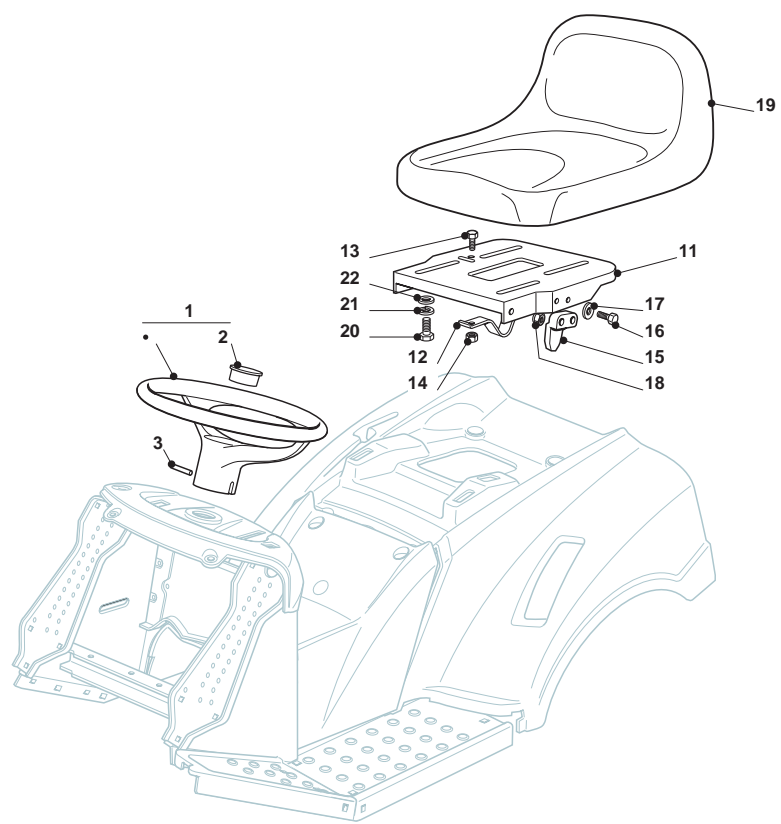

Seat & Steering Wheel							
POS	CODE	Q.TY	DESCRIZIONE	DESCRIPTION	DESCRIPTION	BESCHREIBUNG	NOTES
1	25961201/0	1	Volante	Steering Wheel	Volant	Lenkrad	
2	25120230/0	1	Tappo	Cap	Bouchon	Stopfen	
3	12620299/0	1	Spina	Pin	Goupille	Stift	
11	25547033/1	1	Piastra	Plate	Plaque	Platte	
12	25430223/2	1	Molla	Spring	Ressort	Feder	
13	12789000/0	1	Vite	Screw	Vis	Schraube	
14	12154330/0	1	Dado	Nut	Ecrou	Mutter	
15	27063021/1	1	Camma	Cam	Came	Nocken	
16	12789100/0	2	Vite	Screw	Vis	Schraube	
17	12523020/0	2	Rosetta	Washer	Rondelle	Scheibe	
18	12154330/0	2	Dado	Nut	Ecrou	Mutter	
19	125722470/0	1	Sedile	Seat	Siege	Sitz	
20	12793101/0	4	Vite	Screw	Vis	Schraube	
21	12583500/0	4	Grower	Grower	Grower	Grower	
22	12523060/0	4	Rondella	Washer	Rondelle	Scheibe