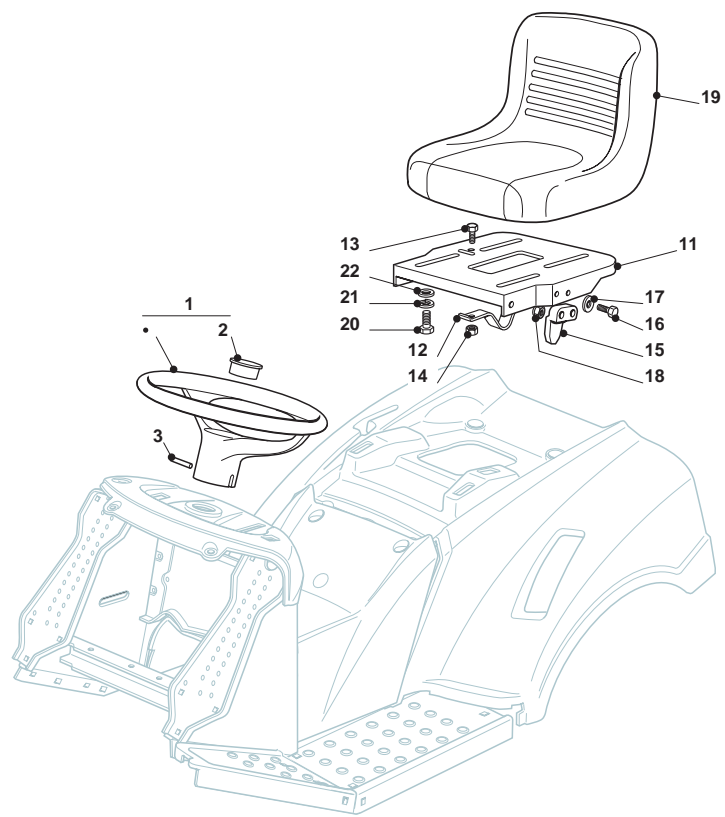

Seat & Steering Wheel							
POS	CODE	Q.TY	DESCRIZIONE	DESCRIPTION	DESCRIPTION	BESCHREIBUNG	NOTES
1	25961201/0	1	Volante	Steering Wheel	Volant	Lenkrad	
2	25120230/0	1	Tappo	Cap	Bouchon	Stopfen	
3	12620299/0	1	Spina	Pin	Goupille	Stift	
11	25547033/1	1	Piastra	Plate	Plaque	Platte	
12	25430223/2	1	Molla	Spring	Ressort	Feder	
13	12789000/0	1	Vite	Screw	Vis	Schraube	
14	12154330/0	1	Dado	Nut	Ecrou	Mutter	
15	27063021/1	1	Camma	Cam	Came	Nocken	
16	12789100/0	2	Vite	Screw	Vis	Schraube	
17	12523020/0	2	Rosetta	Washer	Rondelle	Scheibe	
18	12154330/0	2	Dado	Nut	Ecrou	Mutter	
19	125722471/0	1	Sedile	Seat	Siege	Sitz	
20	12793101/0	4	Vite	Screw	Vis	Schraube	
21	12583500/0	4	Grower	Grower	Grower	Grower	
22	12523060/0	4	Rondella	Washer	Rondelle	Scheibe