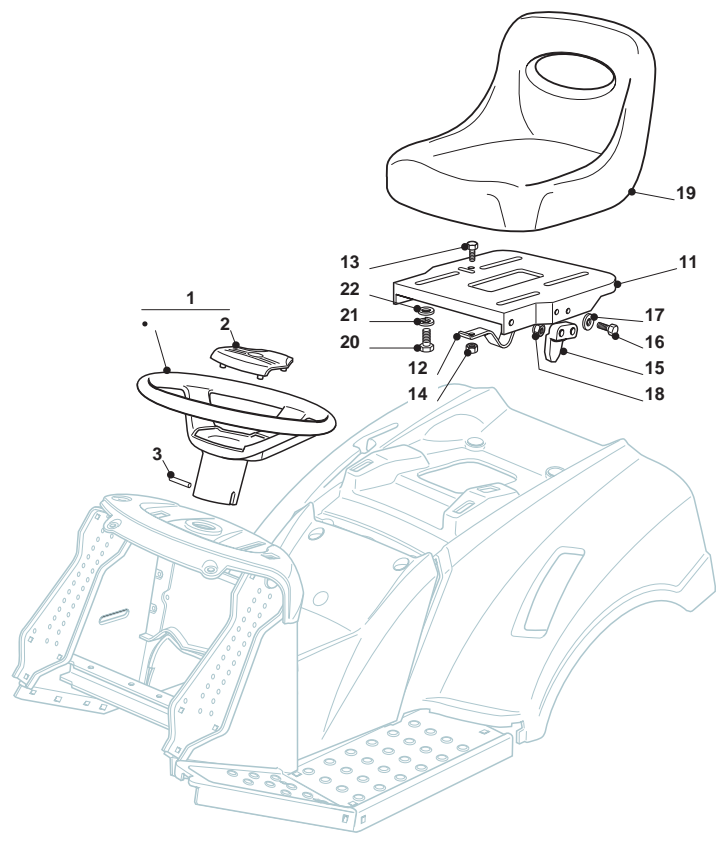

Seat & Steering Wheel							
POS	CODE	Q.TY	DESCRIZIONE	DESCRIPTION	DESCRIPTION	BESCHREIBUNG	NOTES
1	25961212/0	1	Volante,Grigio	Steering Wheel	Volant,Gris	Lenkrad,Grau	
2	325580500/0	1	Tappo,Grigio	Cap	Bouchon,Gris	Stopfen,Grau	
3	12620299/0	1	Spina	Pin	Goupille	Stift	
11	25547033/1	1	Piastra	Plate	Plaque	Platte	
12	25430223/2	1	Molla	Spring	Ressort	Feder	
13	12789000/0	1	Vite	Screw	Vis	Schraube	
14	12154330/0	1	Dado	Nut	Ecrou	Mutter	
15	27063021/1	1	Camma	Cam	Came	Nocken	
16	12789100/0	2	Vite	Screw	Vis	Schraube	
17	12523020/0	2	Rosetta	Washer	Rondelle	Scheibe	
18	12154330/0	2	Dado	Nut	Ecrou	Mutter	
19	25722453/1	1	Sedile	Seat	Siege	Sitz	
20	12793101/0	4	Vite	Screw	Vis	Schraube	
21	12583500/0	4	Grower	Grower	Grower	Grower	
22	12523060/0	4	Rondella	Washer	Rondelle	Scheibe