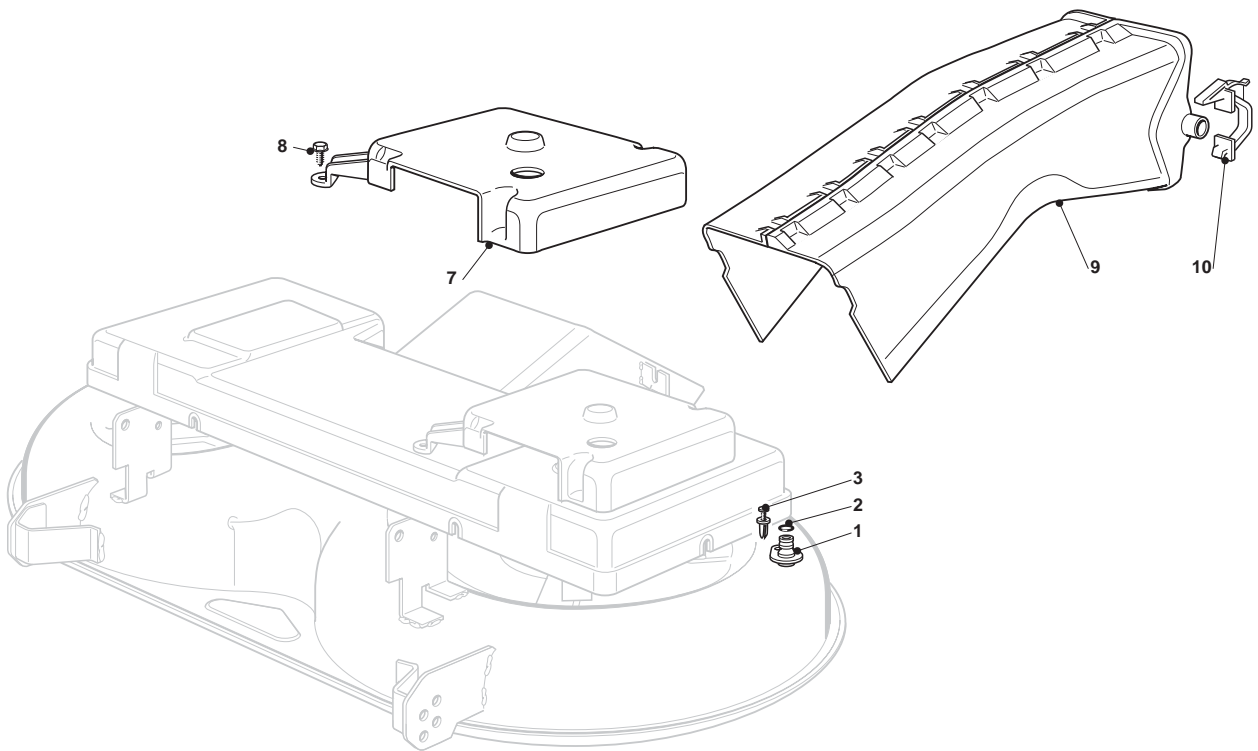

Guards And Conveyor							
POS	CODE	Q.TY	DESCRIZIONE	DESCRIPTION	DESCRIPTION	BESCHREIBUNG	NOTES
1	25033060/0	2	Attacco Tubo Acqua	Water Hose Connection	Raccord Tuyau D'Eau	Wasseranschluss	
2	19035000/0	2	Anello Or	O Ring	O Ring	O Ring	
3	12500030/0	2	Rivetto	Rivet	Rivet	Niet	
7	25600049/0	1	Protezione	Guard	Protection	Schutz	
8	12735403/0	3	Vite	Screw	Vis	Schraube	
9	382108021/0	1	Convogliatore	Conveyor	Convoyeur	Blechsatz	
10	25774373/0	2	Staffa	Clamp	Bride	Bride