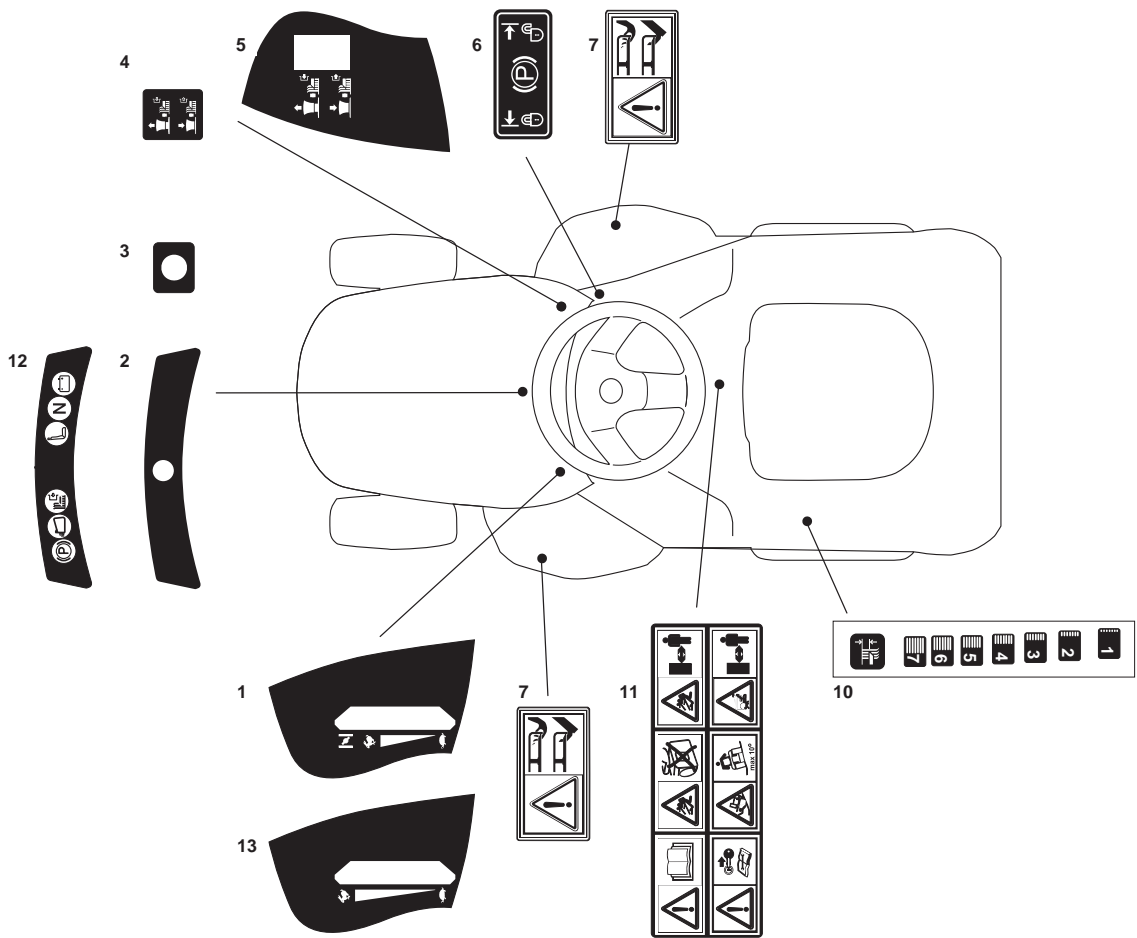

Labels							
POS	CODE	Q.TY	DESCRIZIONE	DESCRIPTION	DESCRIPTION	BESCHREIBUNG	NOTES
1	14361440/0	1	Etichetta	Label	Etiquette	Klebzettel	use only on model NJTP;NJX;NJS;NJU;NJA
2	25420019/0	1	Etichetta	Label	Etiquette	Klebzettel	for 1 led dashboard version
3	25420018/0	1	Etichetta	Label	Etiquette	Klebzettel	use only on model NJ;NJR;NJB
4	14361438/0	1	Etichetta	Label	Etiquette	Klebzettel	use only on model NJ;NJR;NJB
5	14361439/0	1	Etichetta	Label	Etiquette	Klebzettel	use only on model NJTP;NJX;NJS;NJU;NJA
6	14361452/0	1	Etichetta	Label	Etiquette	Klebzettel	
7	114356699/1	2	Etichetta	Label	Etiquette	Klebzettel	
10	14361441/0	1	Etichetta	Label	Etiquette	Klebzettel	
11	14361553/0	1	Etichetta	Label	Etiquette	Klebzettel	
12	125420020/0	1	Etichetta	Label	Etiquette	Klebzettel	for 6 led dashboard version
13	114364616/0	1	Etichetta	Label	Etiquette	Klebzettel	use only for model with Honda GXV 390 engine