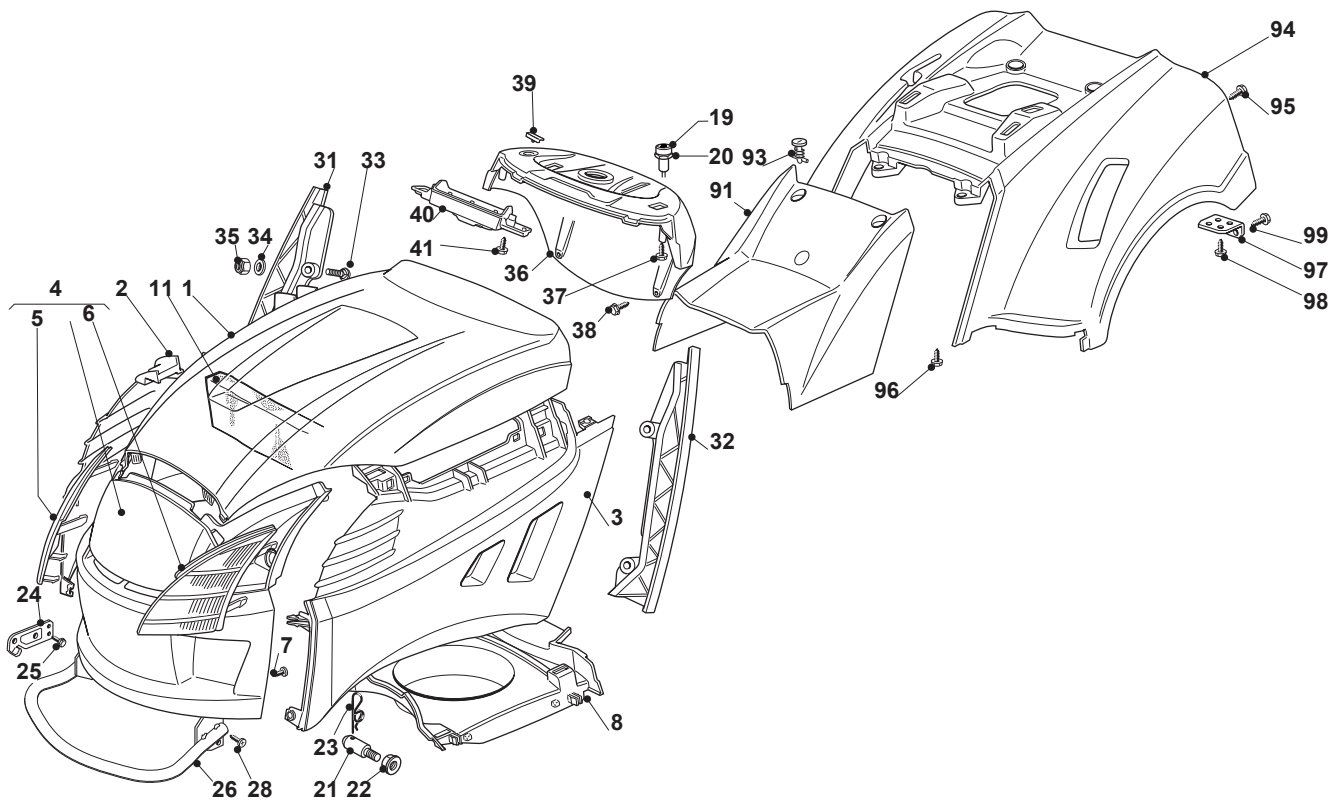

# NJX 92 HYDRO

Ride-on 90-92 cm Chassis Low End

Issue 11 - 2016

Fig.	Q.ty	Part No	Description	Notes
84	4	112293201/0	Nut	
88	1	382510079/0	Left Footboard Support	
89	1	382510077/0	Right Footboard Support	
94	4	112815200/0	Screw	
95	4	112292102/0	Nut	