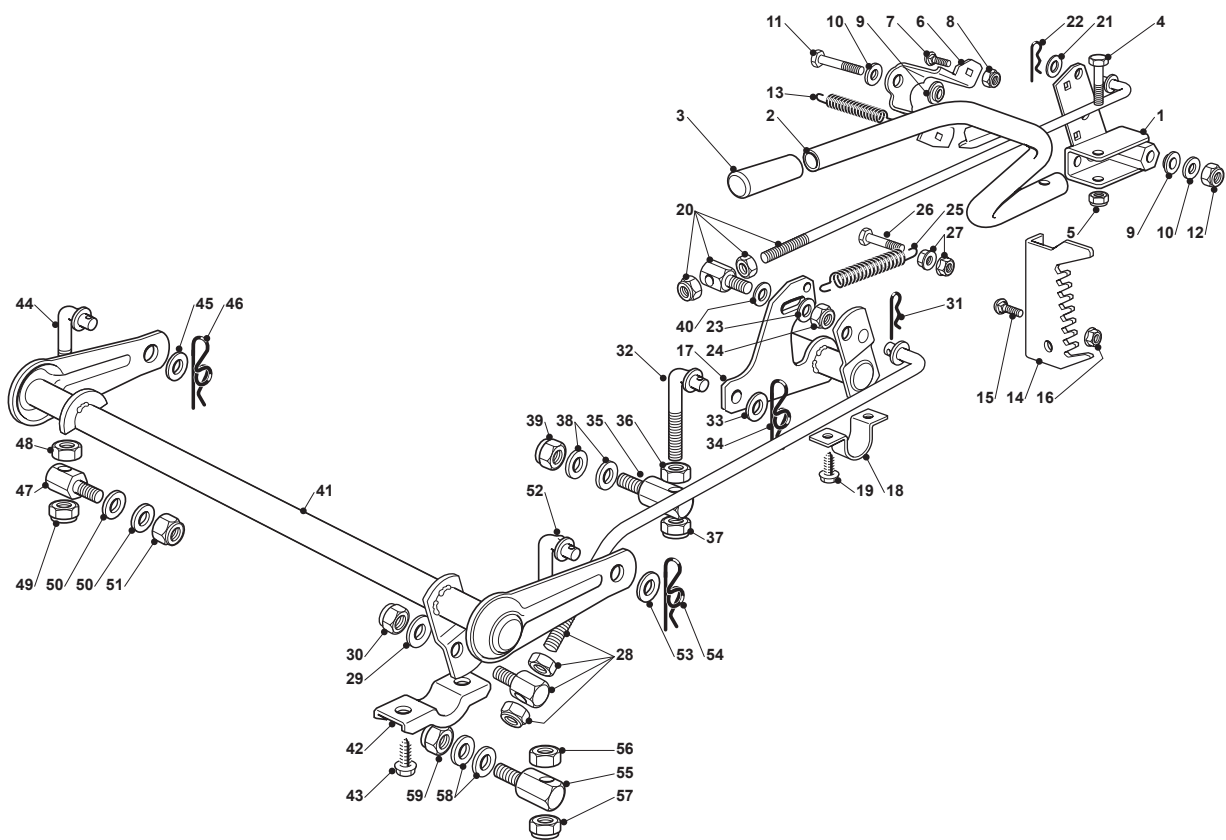

# NJX 92 HYDRO

Ride-on 90-92 cm Transmission Hydrogear

Issue 11 - 2016

Fig.	Q.ty	Part No	Description	Notes
23	1	135062019/0	Belt	

Fig.	Q.ty	Part No	Description	Notes
1	1	382774249/0	Clamp	
2	1	382318219/1	Lever	
3	1	125394508/0	Knob	
4	1	112674700/0	Screw	
5	1	112154510/0	Nut	
6	1	325650113/0	Plate	
7	2	112818690/0	Screw	
8	2	112155000/0	Nut	
9	2	122041980/0	Bushing	
10	2	112523060/0	Washer	
11	1	112691600/0	Screw	
12	1	112155000/0	Nut	
13	1	125430259/0	Spring	
14	1	325735511/0	Sector	
15	2	112818690/0	Screw	
16	2	112293201/0	Nut	
17	1	382000387/0	Axle	
18	2	325547041/1	Plate	
19	4	112731580/0	Screw	
20	1	382000618/0	Rod	
21	1	325670011/0	Antifriction Washer	
22	1	124487997/0	Cotter Pin	
23	1	112523040/0	Washer	
24	1	112154210/0	Nut	
25	1	122446402/0	Spring	
26	1	112792410/0	Screw	
27	2	112292102/0	Nut	
28	1	382000537/0	Connecting Rod	
29	2	325670008/1	Washer	
30	1	112156602/0	Nut	
31	1	124487998/0	Cotter Pin	
32	1	125840025/0	Tie Rod	
33	1	325670008/1	Washer	
34	1	124487998/0	Cotter Pin	
35	1	125510090/0	Pin	
36	1	112295200/0	Nut	
37	1	112156602/0	Nut	
38	2	325670008/1	Washer	
39	1	112156602/0	Nut	
40	2	112521360/0	Washer	
41	1	382000385/0	Axle	
42	2	327546015/2	Plate	
43	4	112731350/0	Screw	
44	1	125840024/0	Tie Rod	
45	1	325670008/1	Washer	
46	1	124487998/0	Cotter Pin	
47	1	125510098/0	Pin	
48	1	112295200/0	Nut	
49	1	112156602/0	Nut	
50	2	325670008/1	Washer	
51	1	112156602/0	Nut	