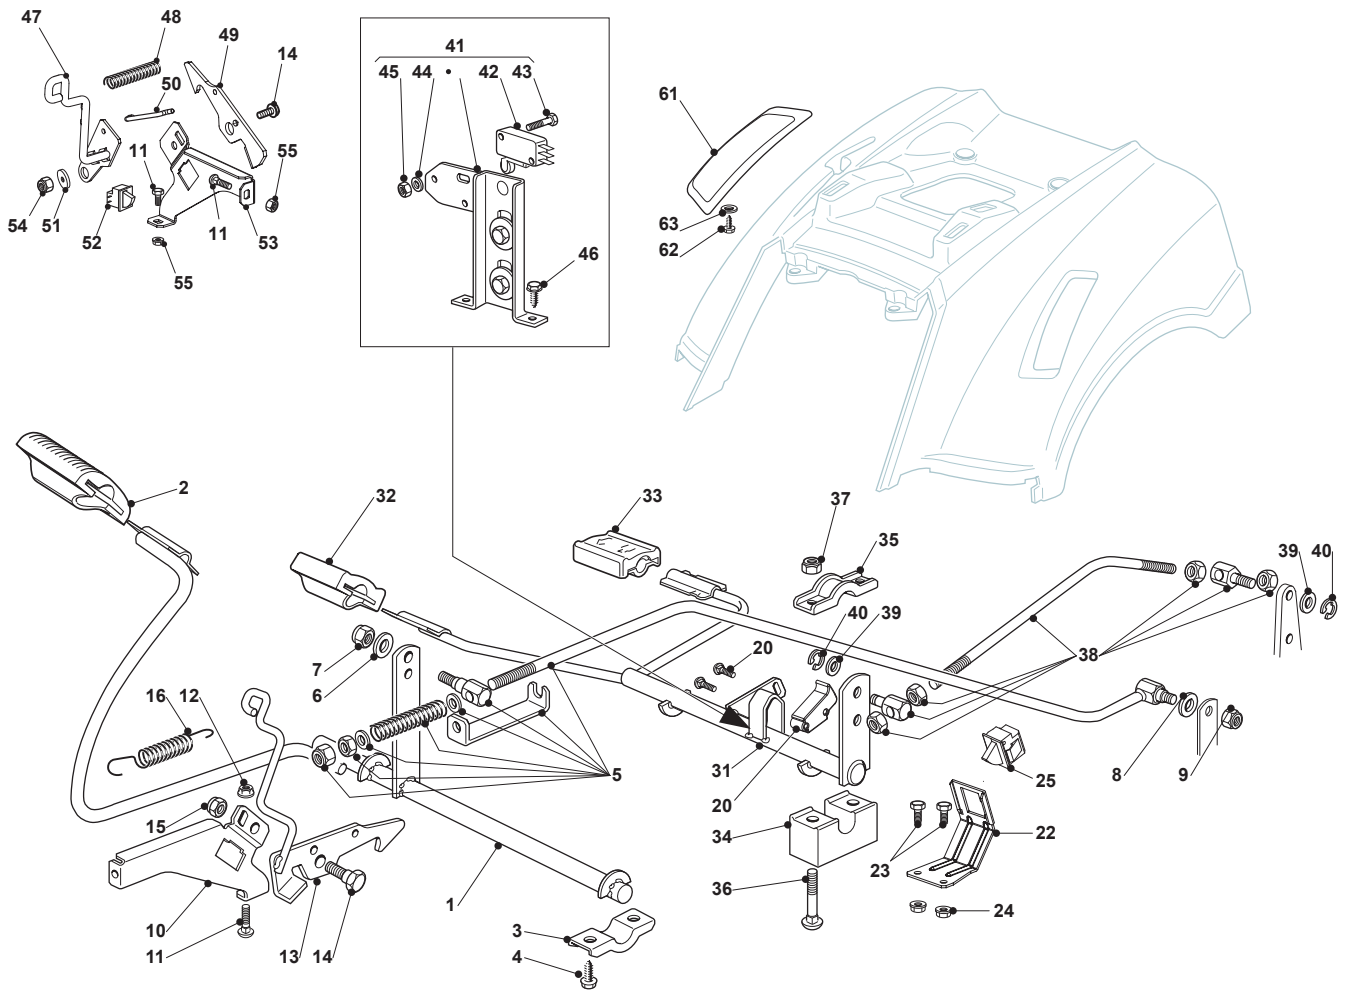

Fig.	Q.ty	Part No	Description	Notes
41	1	382394853/0LC	Switch Ass.Y	
13	1	382318289/0	Rod   Brake Lever	
1	1	382500029/1	Pedal	
2	1	325110416/0	Clamp Cover	
3	2	327546015/2	Plate	
4	4	112729601/1	Screw	
5	1	382000542/1	Rod	
6	1	112521350/0	Washer	
7	1	112155000/0	Nut	
8	1	112521350/0	Washer	
9	1	112155000/0	Nut	
10	1	325785261/0	Support	
11	2	112815200/0	Screw	
12	2	112292102/0	Nut	
14	1	122524970/3	Pin	
15	1	112155000/0	Nut	
16	1	125430213/0	Spring	
20	1	325060034/1	Cam	
21	2	112735404/0	Screw	
22	1	325547375/0	Plate	
23	2	112793102/0	Screw	
24	2	112293201/0	Nut	
25	1	119410614/0	Microswitch	
31	1	382000605/0	Gear Control Axle	
32	1	325110417/0	Clamp Cover Front	
33	1	325110418/0	Clamp Cover Rear	
34	2	325785185/0	Support	
35	2	327546015/2	Plate	
36	4	112815245/0	Screw	
37	4	112154510/0	Nut	
38	1	382000543/0	Rod	
39	2	112523040/0	Washer	
40	2	112154510/0	Nut	
42	1	119410609/1LC	Micro Switch	
43	2	112735602/0	Screw	
44	2	112581100/0	Grower	
45	2	112290791/0	Nut	
46	2	112735110/0	Screw	
47	1	382318289/0	Rod   Brake Lever	
48	1	125430213/0	Spring	
49	1	325253007/1	Brake Hook	
50	1	125033119/0	Rod	
51	1	122041980/0	Bushing	
52	1	119410613/0	Microswitch	
53	1	325785261/0	Support	
54	1	112155010/0	Nut	
55	4	112292102/0	Nut	
61	1	325207171/0	Cover (Hydro)	
62	2	112735402/0	Screw	
63	4	112523050/0	Washer	