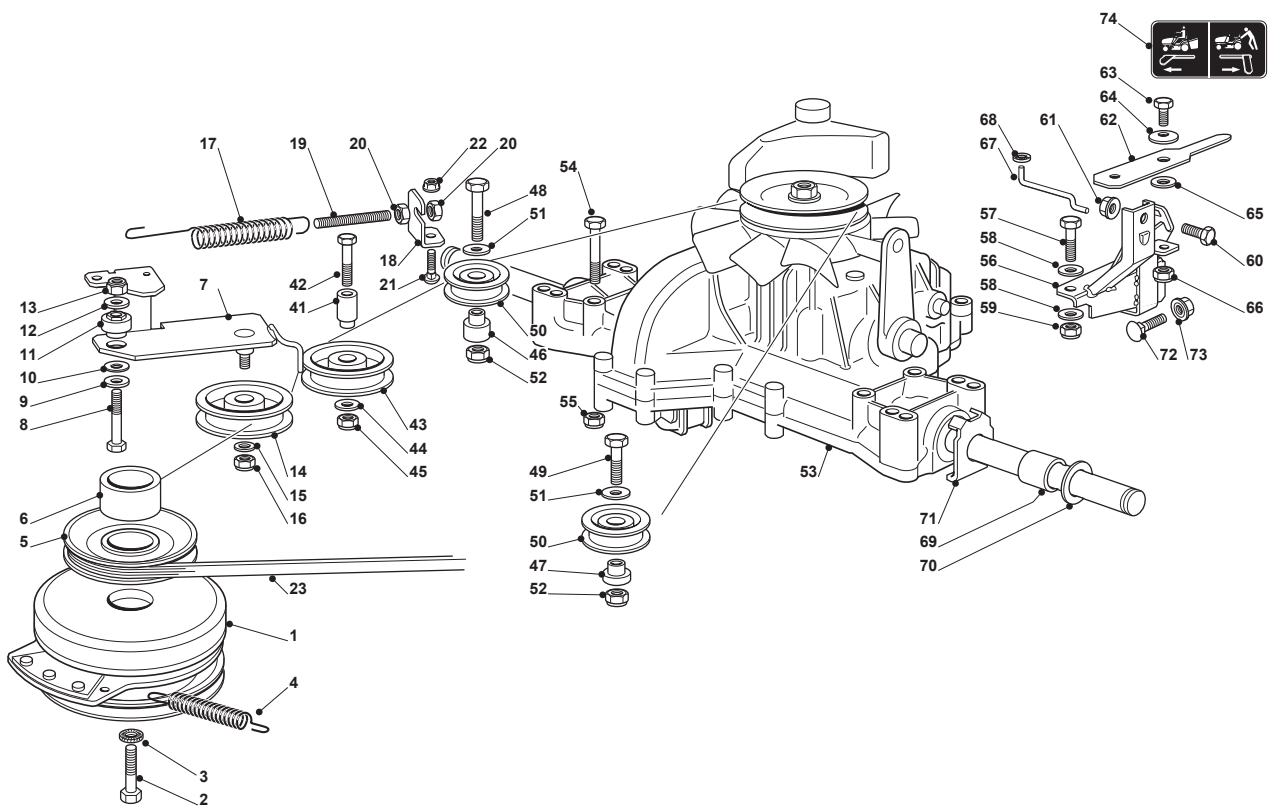

NJX 92 HYDRO

Ride-on 90-92 cm Transmission Tuff Torq

Issue 11 - 2016

Fig.	Q.ty	Part No	Description	Notes
69	2	125160031/0	Spacer	
70	4	112521410/0	Washer	
71	2	325670025/0	Washer	
72	1	112792611/0	Screw	
73	1	112293201/0	Nut	
74	1	114361451/0	Label