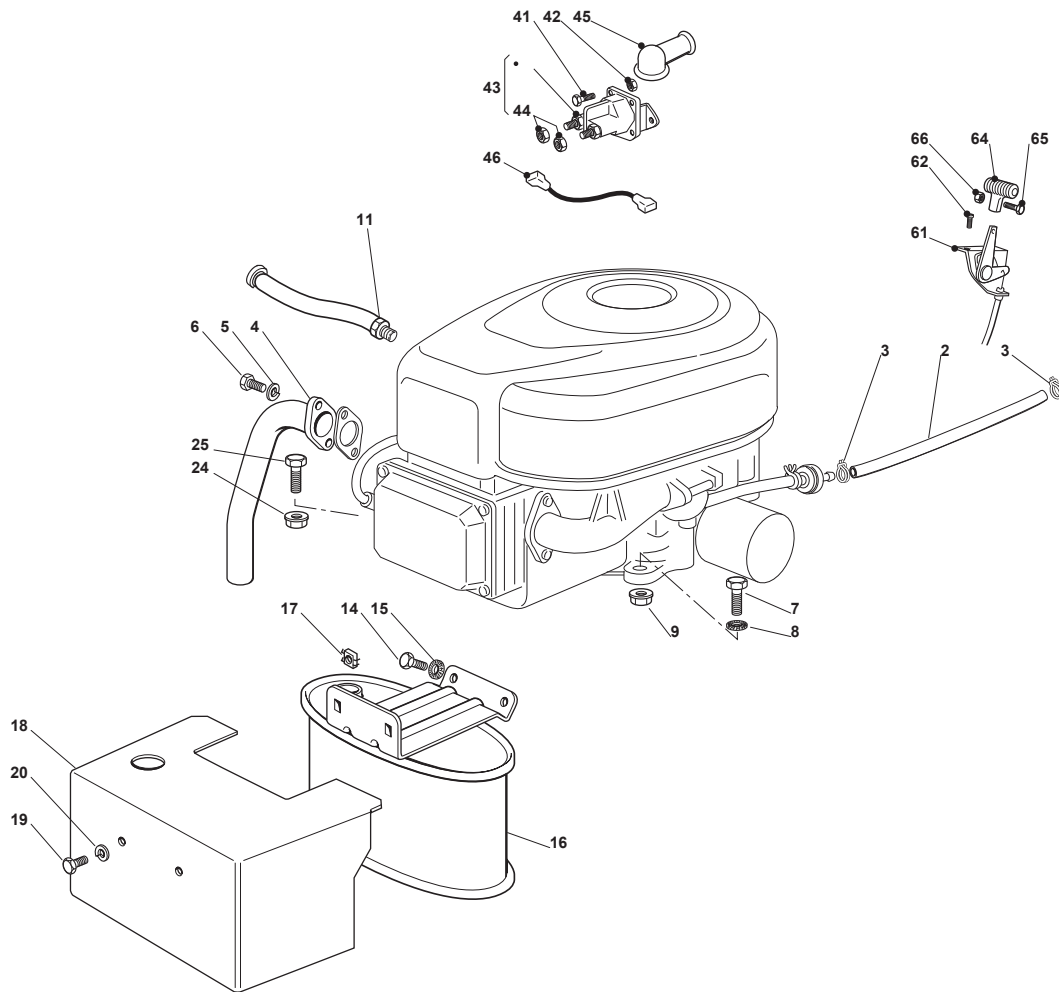

Fig.	Q.ty	Part No	Description	Notes
43	1	118736113/0	Starter Relay	
10	1	118562996/0	Shut out valve	
2	1	325869057/0	Fuel Tube   Connecting Tube	
3	4	118375051/1	Fair Led	
4	1	118738224/0	Exhaust Conn. Tube	
5	2	112583500/0	Grower	
6	2	112735530/0	Screw	
7	1	112691115/0	Screw	
8	1	112540260/0	Grower	
9	1	112154210/0	Nut	
11	1	1134-5827-01	Oil Drain Assy	
14	2	112793102/0	Screw	
15	2	112540260/0	Grower	
16	1	182750010/0	Muffler	
17	2	112360425/0	Nut	
18	1	382598009/2	Muffler Protection	
19	2	112792611/0	Screw	
20	2	112583500/0	Grower	
24	3	112154210/0	Nut	
25	3	112691100/0	Screw	
41	2	112791213/1	Screw	
42	2	112292102/0	Nut	
44	2	112360352/0	Nut	
45	1	118564861/1	Protection	
46	1	125065017/0	Cable	
61	1	182000200/1	Throttle Cable	
62	2	125943012/0	Screw	
64	1	325592000/0	Knob	
65	1	112726388/0	Screw	
66	1	112290800/0	Nut	