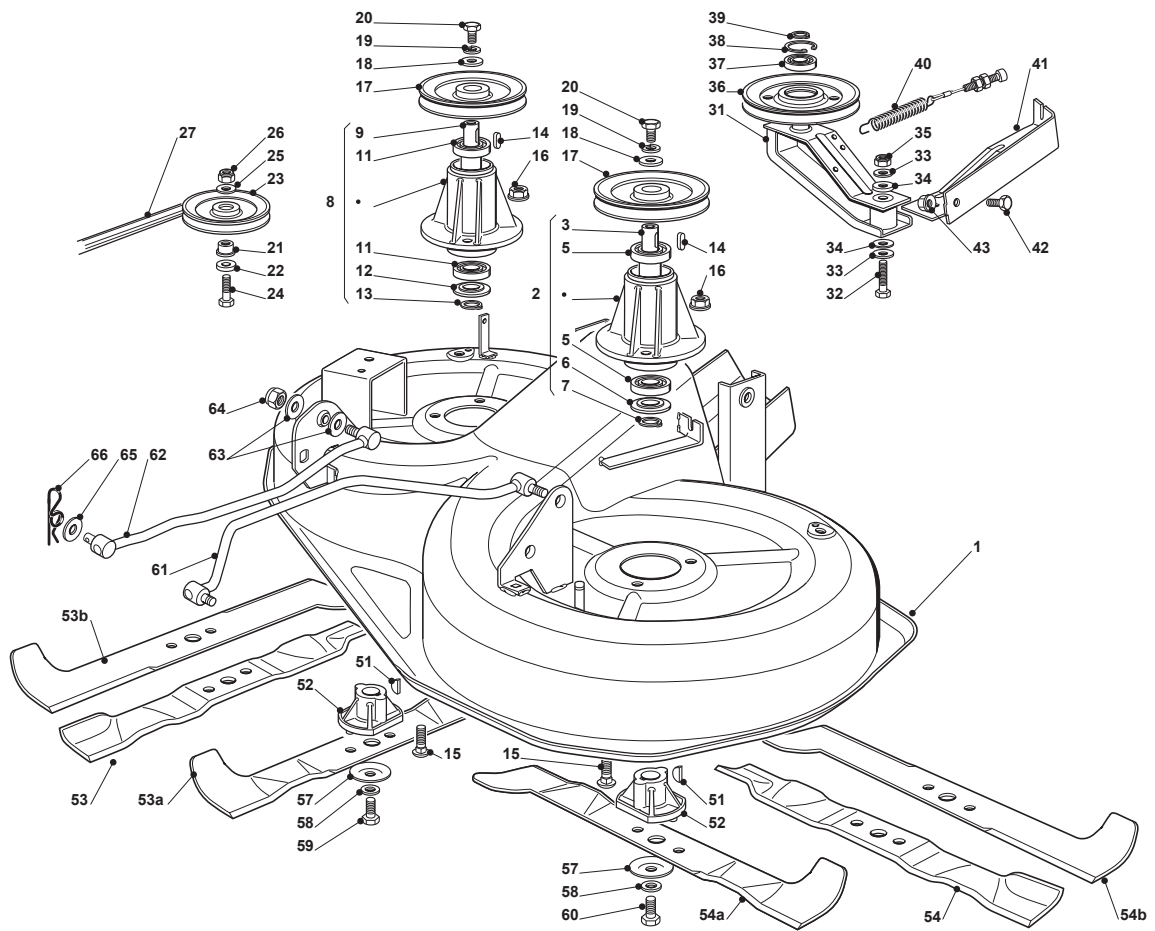

Fig.	Q.ty	Part No	Description	Notes
1	1	325060121/1	Right Belt Protection Carter	
2	1	325060122/0	Belt Protection	
3	6	112735120/0	Screw	
4	4	112728535/0	Screw	
5	1	325774381/0	Bracket	
6	1	325774383/0	Bracket	
7	1	325033066/0	Water Hose Connection	
8	1	112000970/0	Ring (Benzing)	
9	2	325033065/0	Water Hose Connection	
10	2	112500030/0	Rivet	
11	1	325869069/0	Washing Tube	
12	1	325869068/0	Washing Tube	
13	6	325160039/0	Spacer	
21	1	325060127/0	Belt Protection, Left - Right	
22	2	112791400/0	Screw	
23	2	112154510/0	Nut	
24	2	325160039/0	Spacer	
32	1	382108008/0	Conveyor	
33	2	325774373/0	Clamp	