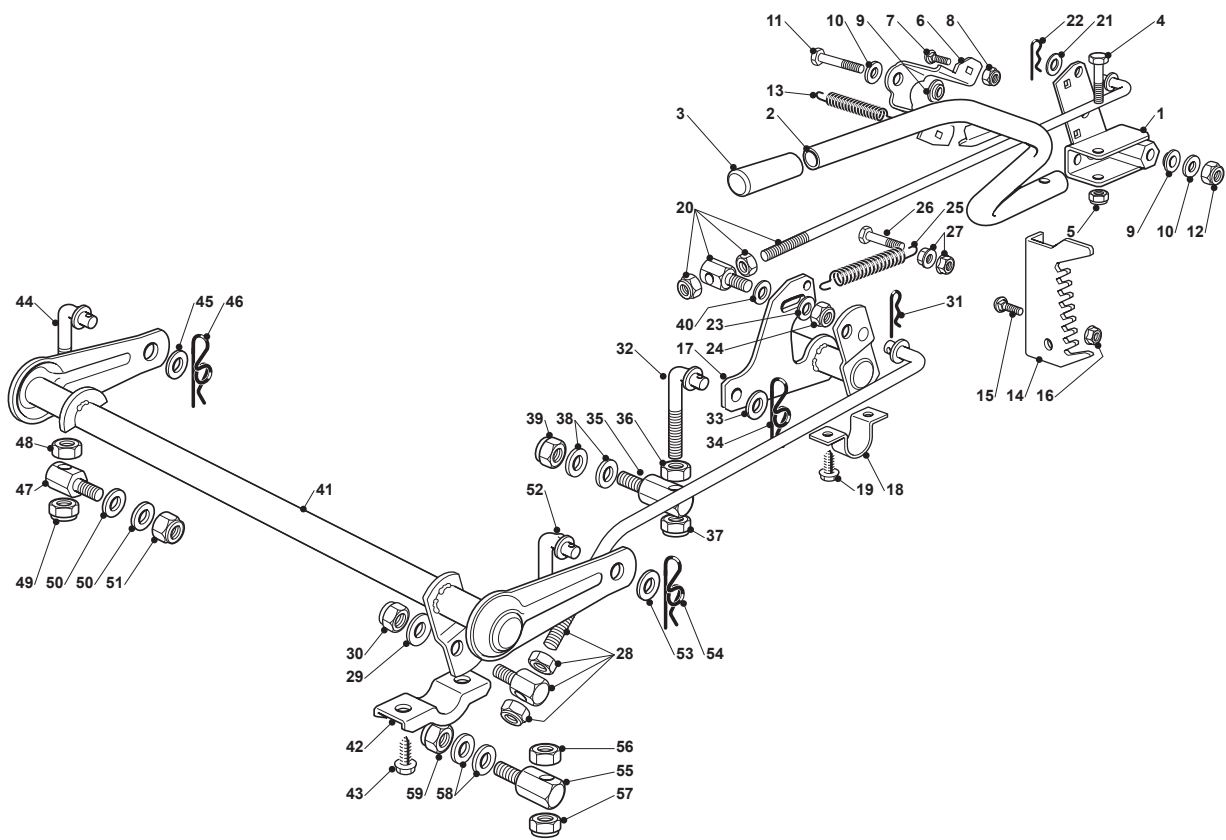

# NJX 92 HYDRO

Ride-on 90-92 cm Transmission Hydrogear

Issue 11 - 2016

Fig.	Q.ty	Part No	Description	Notes
23	1	135062019/0	Belt	

Fig.	Q.ty	Part No	Description	Notes
1	1	382774249/0	Clamp	
2	1	382318219/1	Lever	
3	1	125394508/0	Knob	
4	1	112674700/0	Screw	
5	1	112154510/0	Nut	
6	1	325650113/0	Plate	
7	2	112818690/0	Screw	
8	2	112155000/0	Nut	
9	2	122041980/0	Bushing	
10	2	112523060/0	Washer	
11	1	112691600/0	Screw	
12	1	112155000/0	Nut	
13	1	125430259/0	Spring	
14	1	325735511/0	Sector	
15	2	112818690/0	Screw	
16	2	112293201/0	Nut	
17	1	382000387/0	Axle	
18	2	325547041/1	Plate	
19	4	112731580/0	Screw	
20	1	382000618/0	Rod	
21	1	325670011/0	Antifriction Washer	
22	1	124487997/0	Cotter Pin	
23	1	112523040/0	Washer	
24	1	112154210/0	Nut	
25	1	122446402/0	Spring	
26	1	112792410/0	Screw	
27	2	112292102/0	Nut	
28	1	382000537/0	Connecting Rod	
29	2	325670008/1	Washer	
30	1	112156602/0	Nut	
31	1	124487998/0	Cotter Pin	
32	1	125840025/0	Tie Rod	
33	1	325670008/1	Washer	
34	1	124487998/0	Cotter Pin	
35	1	125510090/0	Pin	
36	1	112295200/0	Nut	
37	1	112156602/0	Nut	
38	2	325670008/1	Washer	
39	1	112156602/0	Nut	
40	2	112521360/0	Washer	
41	1	382000385/0	Axle	
42	2	327546015/2	Plate	
43	4	112731350/0	Screw	
44	1	125840024/0	Tie Rod	
45	1	325670008/1	Washer	
46	1	124487998/0	Cotter Pin	
47	1	125510098/0	Pin	
48	1	112295200/0	Nut	
49	1	112156602/0	Nut	
50	2	325670008/1	Washer	
51	1	112156602/0	Nut	