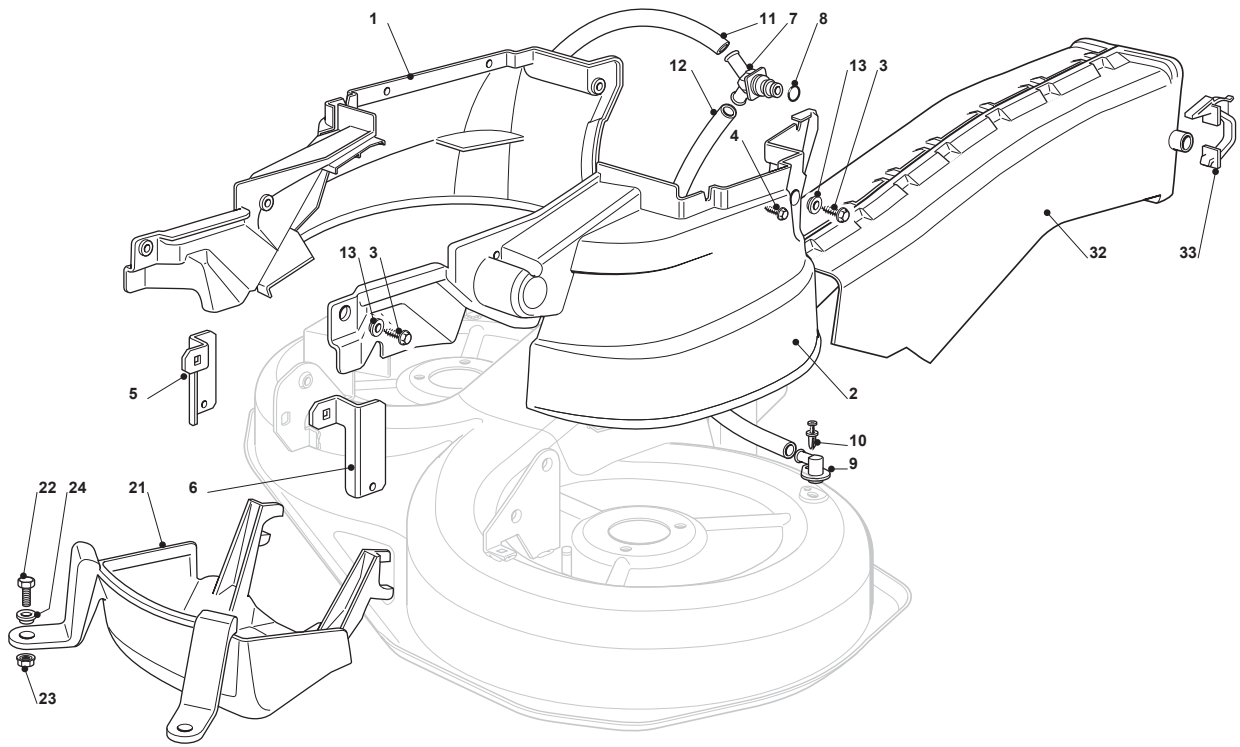

# NJX 92 HYDRO

Ride-on 90-92 cm Cutting Plate Lifting

Issue 11 - 2016

Fig.	Q.ty	Part No	Description	Notes
52	1	125840025/0	Tie Rod	
53	1	325670008/1	Washer	
54	1	124487998/0	Cotter Pin	
55	1	125510090/0	Pin	
56	1	112295200/0	Nut	
57	1	112156602/0	Nut	
58	2	325670008/1	Washer	
59	1	112156602/0	Nut	