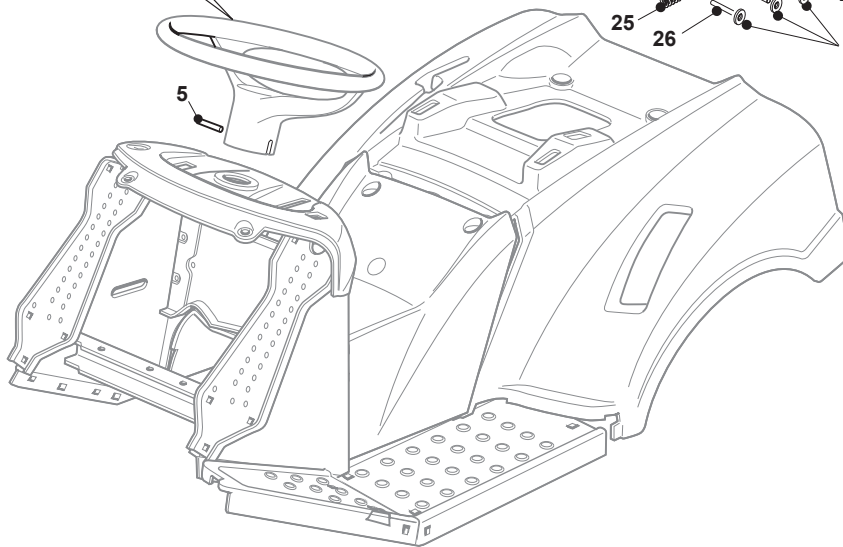

Fig.	Q.ty	Part No	Description	Notes
1	1	125961212/0	Steering Wheel	Grey
1	1	125961216/0	Steering Wheel	Black
1	1	125961209/0	Steering Wheel	Black
1	1	125961201/0	Steering Wheel	Black
2	1	325580500/0	Cap	Black
2	1	325580501/0	Cap	Grey
3	1	325961222/1	Steering wheel	
4	1	325580508/0	Steering Plate Cover	
5	1	112620299/0	Elastic Pin	
6	1	125722470/0	Seat	
7	1	125722463/0	Seat	
8	1	125722453/1	Seat	
9	1	125722471/0	Seat	
10	1	125722456/0	Seat	
11	1	125722478/1	Seat	
12	1	125430285/0	Spring	
13	1	112789000/0	Screw	
14	1	112154330/0	Nut	
15	1	327063021/1	Cam	
16	2	112789100/0	Screw	
17	2	112523020/0	Washer	
18	2	112154330/0	Nut	
19	1	325547033/2	Seat Plate	
20	4	112793101/0	Screw	
21	4	112583500/0	Grower	
22	4	112523060/0	Washer	
23	2	112789000/0	Screw	
24	6	112604896/0	Crown Fastener	
25	1	125430285/0	Spring	
26	3	122517866/0	Pin	
27	1	325774575/0	Fulcrum Clamp	
28	1	112735661/0	Screw	
29	1	325318327/0	Lever	