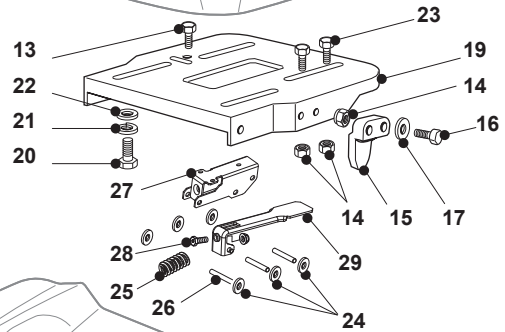

# NJX 92 HYDRO

Ride-on 90-92 cm Tank - 4,5 Lt

Issue 11 - 2016

Fig.	Q.ty	Part No	Description	Notes
1	1	325735124/0	Fuel Tank	
2	1	125795001/1	Cap	
3	1	325785291/0	Support	
4	1	112789195/0	Screw	
5	1	112581500/0	Grower	
6	1	112437503/0	Plate	
7	1	325785289/0	Support	
8	4	112735403/0	Screw	
11	1	325207176/0	Basin	

Fig.	Q.ty	Part No	Description	Notes
1	1	125961212/0	Steering Wheel	Grey
1	1	125961216/0	Steering Wheel	Black
1	1	125961209/0	Steering Wheel	Black
1	1	125961201/0	Steering Wheel	Black
2	1	325580500/0	Cap	Black
2	1	325580501/0	Cap	Grey
3	1	325961222/1	Steering wheel	
4	1	325580508/0	Steering Plate Cover	
5	1	112620299/0	Elastic Pin	
6	1	125722470/0	Seat	
7	1	125722463/0	Seat	
8	1	125722453/1	Seat	
9	1	125722471/0	Seat	
10	1	125722456/0	Seat	
11	1	125722478/1	Seat	
12	1	125430285/0	Spring	
13	1	112789000/0	Screw	
14	1	112154330/0	Nut	
15	1	327063021/1	Cam	
16	2	112789100/0	Screw	
17	2	112523020/0	Washer	
18	2	112154330/0	Nut	
19	1	325547033/2	Seat Plate	
20	4	112793101/0	Screw	
21	4	112583500/0	Grower	
22	4	112523060/0	Washer	
23	2	112789000/0	Screw	
24	6	112604896/0	Crown Fastener	
25	1	125430285/0	Spring	
26	3	122517866/0	Pin	
27	1	325774575/0	Fulcrum Clamp	
28	1	112735661/0	Screw	
29	1	325318327/0	Lever	