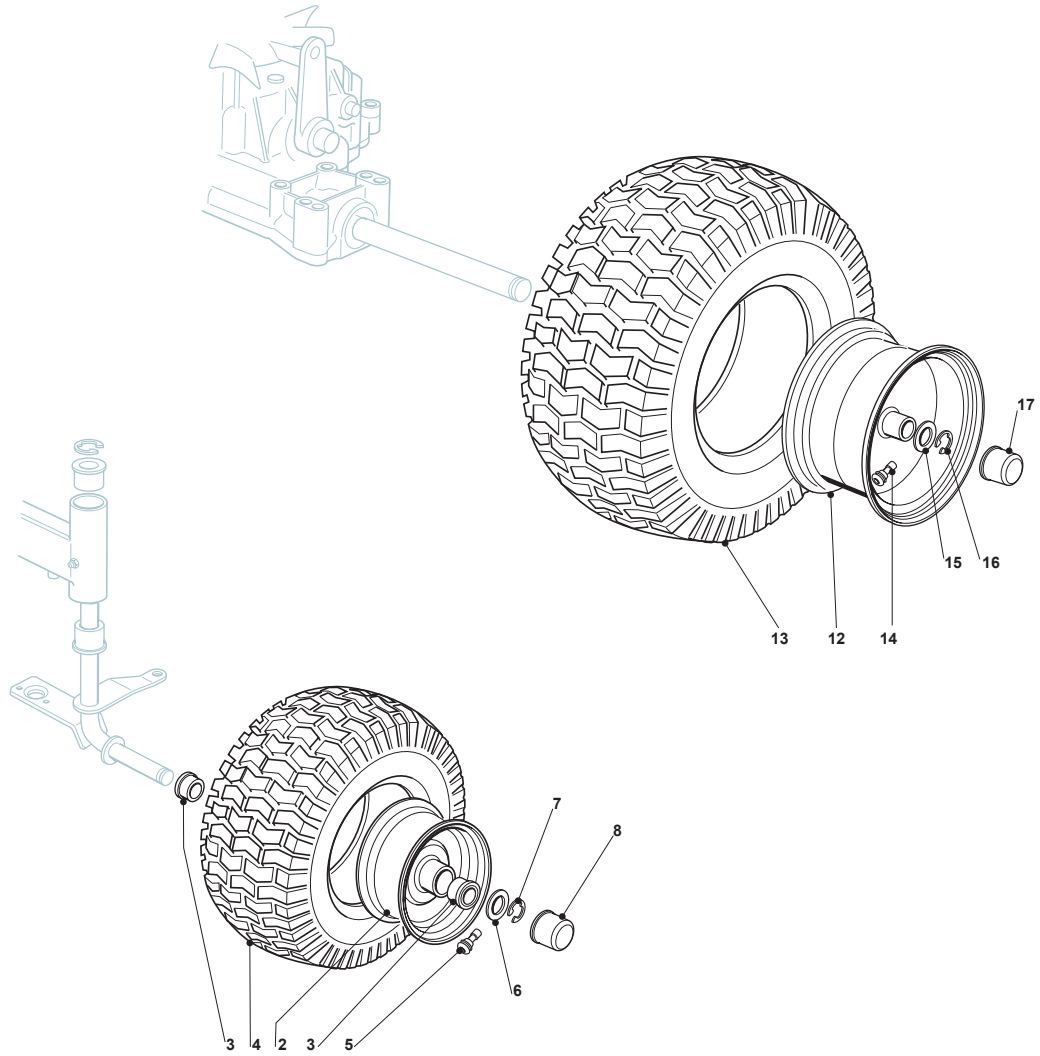

Fig.	Q.ty	Part No	Description	Notes
1	1	125961212/0	Steering Wheel	Grey
1	1	125961216/0	Steering Wheel	Black
1	1	125961209/0	Steering Wheel	Black
1	1	125961201/0	Steering Wheel	Black
2	1	325580500/0	Cap	Black
2	1	325580501/0	Cap	Grey
3	1	325961222/1	Steering wheel	
4	1	325580508/0	Steering Plate Cover	
5	1	112620299/0	Elastic Pin	
6	1	125722470/0	Seat	
7	1	125722463/0	Seat	
8	1	125722453/1	Seat	
9	1	125722471/0	Seat	
10	1	125722456/0	Seat	
11	1	125722478/1	Seat	
12	1	125430285/0	Spring	
13	1	112789000/0	Screw	
14	1	112154330/0	Nut	
15	1	327063021/1	Cam	
16	2	112789100/0	Screw	
17	2	112523020/0	Washer	
18	2	112154330/0	Nut	
19	1	325547033/2	Seat Plate	
20	4	112793101/0	Screw	
21	4	112583500/0	Grower	
22	4	112523060/0	Washer	
23	2	112789000/0	Screw	
24	6	112604896/0	Crown Fastener	
25	1	125430285/0	Spring	
26	3	122517866/0	Pin	
27	1	325774575/0	Fulcrum Clamp	
28	1	112735661/0	Screw	
29	1	325318327/0	Lever	