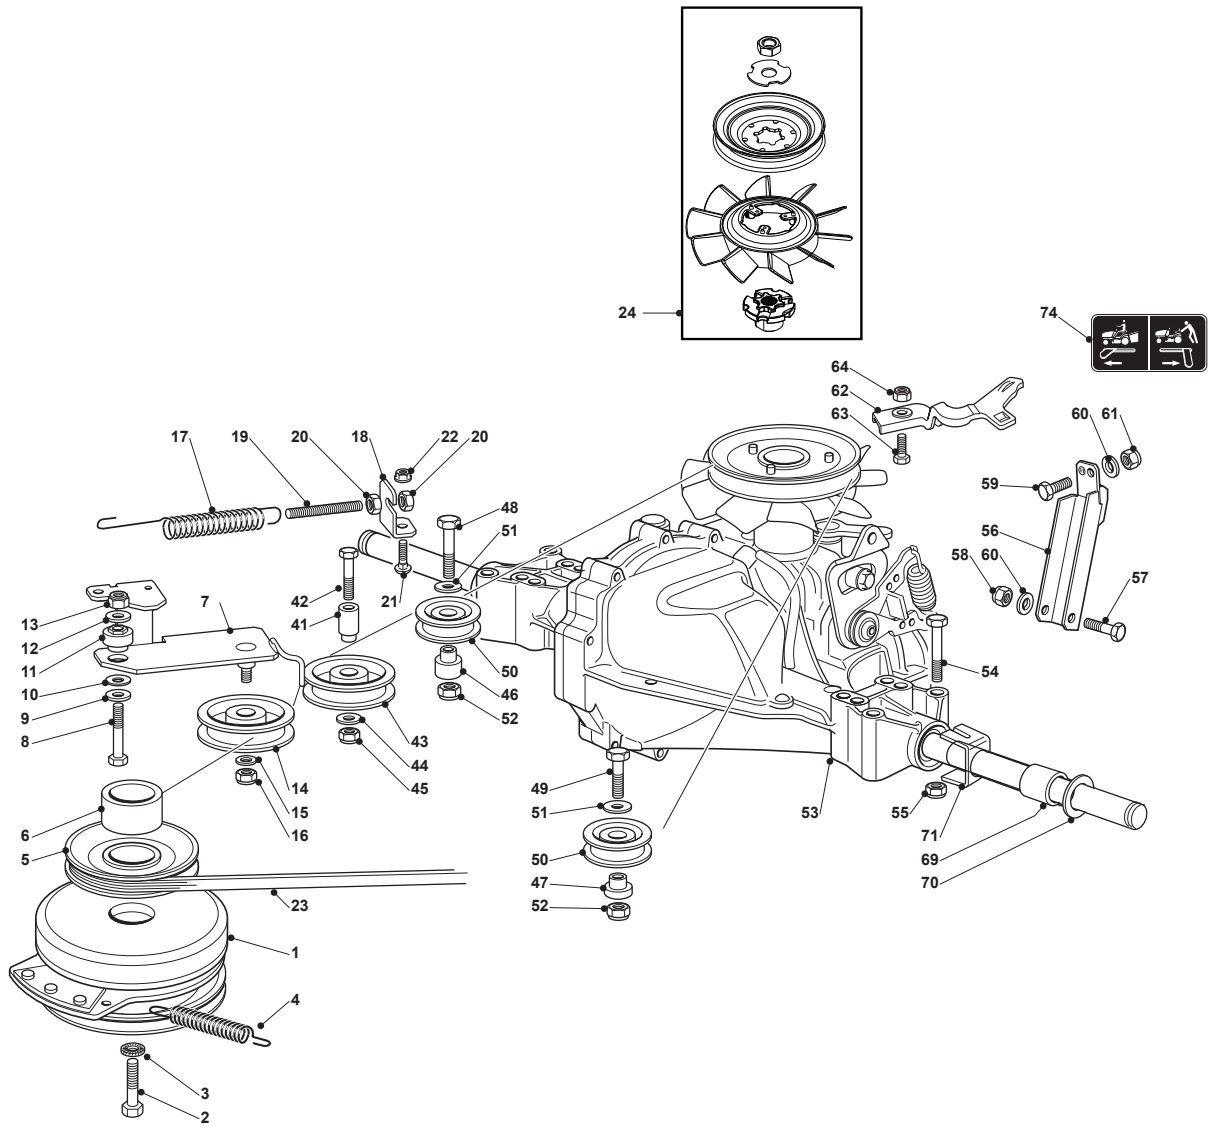

Fig.	Q.ty	Part No	Description	Notes
1	1	118399063/0	Electromagnetic Clutch	
2	1	112737320/0	Screw	
3	1	112543000/0	Washer	
4	1	122430216/0	Tension Spring	
5	1	125601577/0	Pulley	
6	1	125160021/0	Spacer	
7	1	382318217/0	Lever	
8	1	112691115/0	Screw	
9	1	112523060/0	Washer	
10	1	327670055/0	Antifriction Washer	
11	1	125510087/0	Pin	
12	1	112523060/0	Washer	
13	1	112155000/0	Nut	
14	1	125601554/0	Pulley	
15	1	112523060/0	Washer	
16	1	112155000/0	Nut	
17	1	125430260/0	Spring	
18	1	325755049/0	Bracket	
19	1	125840005/0	Tie Rod	
20	2	112293200/0	Nut	
21	1	112818690/0	Screw	
22	1	112293201/0	Nut	
24	1	118802723/0	Fan Kit	
41	1	125160080/0	Pin	
42	1	112691800/0	Screw	
43	1	325601599/0	Pulley	
44	1	112523060/0	Washer	
45	1	112155000/0	Nut	
46	1	125160024/2	Right Spacer	
47	1	125160030/2	Left Spacer	
48	1	112691400/0	Screw	
49	1	112691115/0	Screw	
50	2	125601588/0	Pulley	
51	2	122671653/0	Washer	
52	2	112155000/0	Nut	
53	1	118400919/2	Rear Axle	Hydro-Gear T2-Adbf-2X3C-17X1
54	4	112691600/0	Screw	
55	4	112154210/0	Nut	
56	1	382785199/0	Support	
57	1	112691700/0	Screw	
58	1	112155000/0	Nut	
59	1	112793701/0	Screw	
60	2	112523060/0	Washer	
61	1	112155000/0	Nut	
62	1	325318253/0	Lever	
63	1	112791213/1	Screw	
64	1	112154210/0	Nut	
69	2	125160058/0	Spacer	
70	2	125670005/1	Washer	
71	2	325670025/0	Washer	
74	1	114361451/0	Label