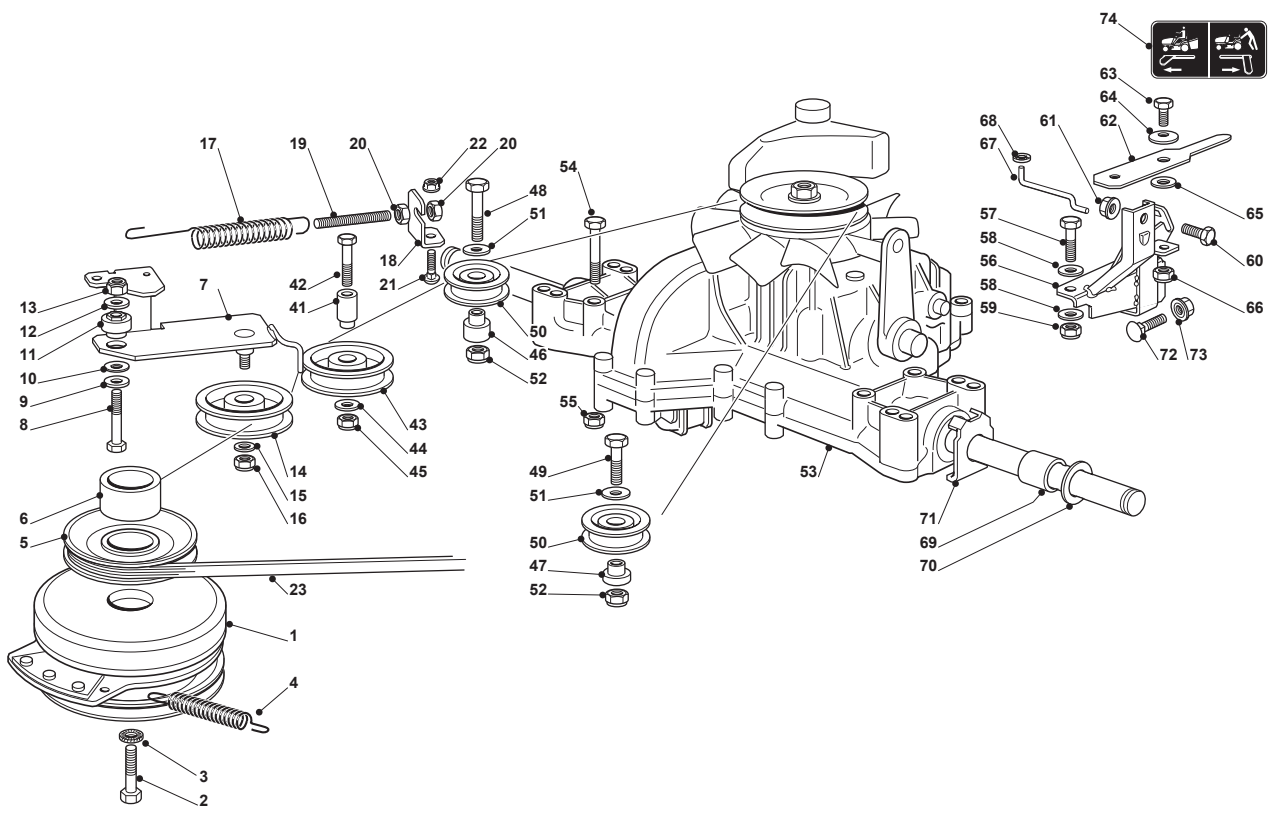

Fig.	Q.ty	Part No	Description	Notes
1	2	118375051/1	Fair Led	
2	1	325869057/0	Fuel Tube   Connecting Tube	
3	1	125598050/0	Oil Discharge Extension	
4	1	118401001/1	Oil Seal	
5	1	118737849/0	Plug	
6	1	118738256/0	Left Exhaust Connection	
7	1	118738257/0	Right Exhaust Connection	
8	3	112360425/0	Nut	
9	3	112793102/0	Screw	
10	2	112540260/0	Grower	
11	1	182750014/0	Muffler	
12	2	112280100/0	Nut	
13	1	382598065/0	Muffler Protection	
14	2	112792611/0	Screw	
15	2	112583500/0	Grower	
16	4	112540070/0	Washer	
17	4	112735821/0	Screw	
18	1	112792611/0	Screw	
19	1	112521350/0	Washer	
20	1	125430252/0	Spring	
21	3	112540260/0	Grower	
22	3	112793102/0	Screw	
23	1	112540260/0	Grower	
24	1	182000201/2	Accelerator	
25	2	125943012/0	Screw	
26	1	325592000/0	Knob	
27	1	112726388/0	Screw	
28	1	112290800/0	Nut	

Fig.	Q.ty	Part No	Description	Notes
1	2	118375051/1	Fair Led	
2	1	325869057/0	Fuel Tube	
3	1	125598050/0	Oil Discharge Extension	
4	1	118401001/1	Oil Seal	
5	1	118737849/0	Plug	
6	1	118738256/0	Left Exhaust Connection	
7	1	118738257/0	Right Exhaust Connection	
8	3	112360425/0	Nut	
9	3	112793102/0	Screw	
10	2	112540260/0	Grower	
11	1	182750003/0	Muffler Assy	
12	2	112280100/0	Nut	
13	1	382598065/0	Muffler Protection	
14	2	112792611/0	Screw	
15	2	112583500/0	Grower	
16	4	112540070/0	Washer	
17	4	112735821/0	Screw	
18	1	112792611/0	Screw	
19	1	112521350/0	Washer	
20	1	125430252/0	Spring	
21	3	112540260/0	Grower	
22	3	112793102/0	Screw	
23	1	112540260/0	Grower	
24	1	182000201/2	Accelerator	
25	2	125943012/0	Screw	
26	1	325592000/0	Knob	
27	1	112726388/0	Screw	
28	1	112290800/0	Nut	