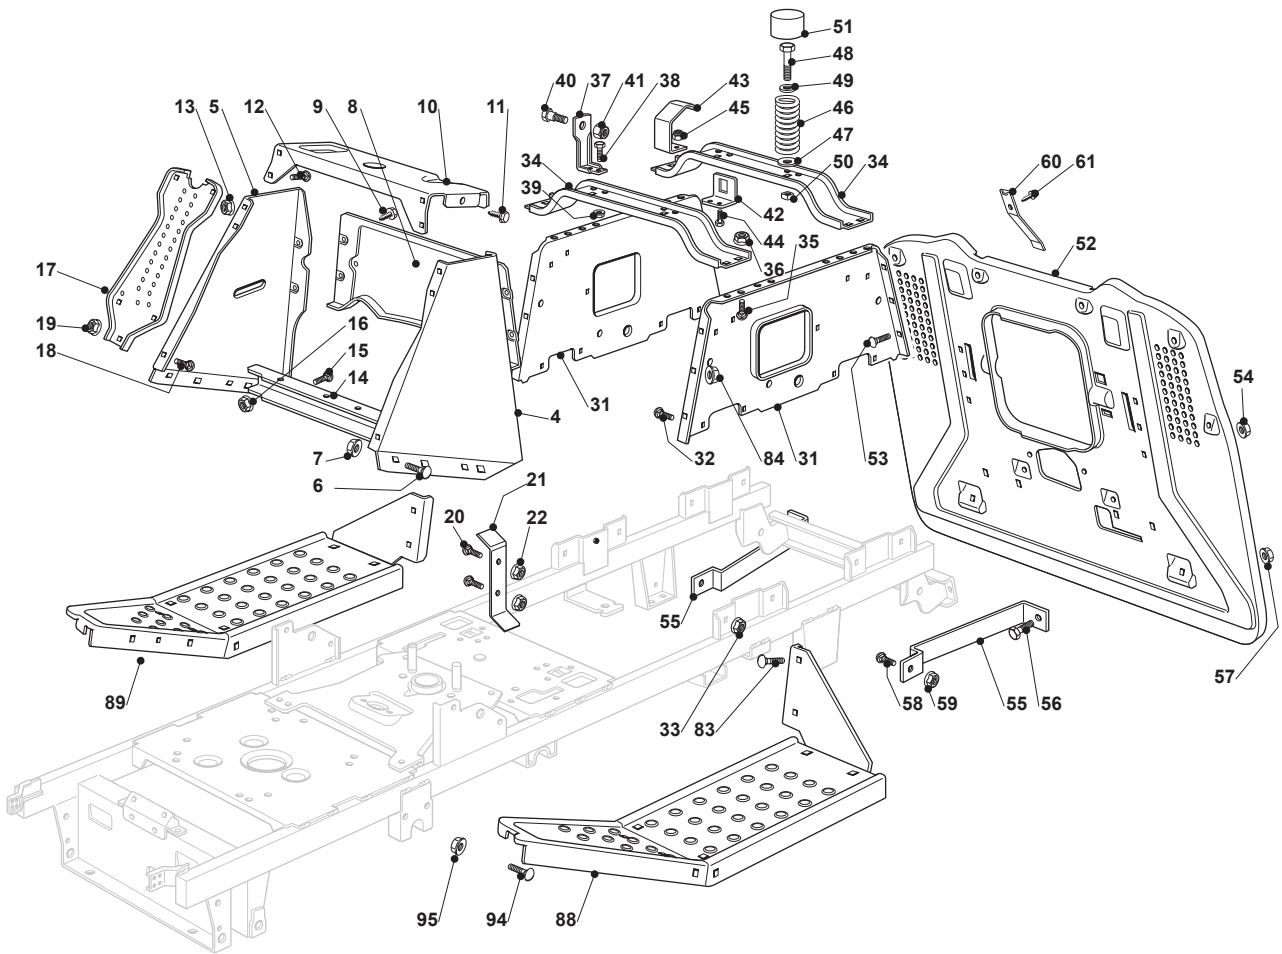

Fig.	Q.ty	Part No	Description	Notes
4	1	325785245/0	Right Dashboard Support	
5	1	325785243/1	Left Dashboard Support	
6	4	112818690/0	Screw	
7	4	112293201/0	Nut	
8	1	382785151/2	Rear Dashboard Support	
9	4	112735110/0	Screw	
10	1	325785255/0	Central Dashboard Support	
11	2	112735110/0	Screw	
12	4	112815200/0	Screw	
13	4	112292102/0	Nut	
14	1	325785241/0	Support	
15	2	112815200/0	Screw	
16	2	112292102/0	Nut	
17	2	382785153/1	Front Dashboard Support	
18	2	112815200/0	Screw	
19	2	112292102/0	Nut	
20	2	112793102/0	Screw	
21	1	325785499/0	Support	
22	2	112293201/0	Nut	
31	2	325785249/0	Seat Support	
32	8	112815200/0	Screw	
33	8	112292102/0	Nut	
34	2	325785257/1	Seat Support	
35	8	112818690/0	Screw	
36	8	112293201/0	Nut	
37	2	325755039/0	Bracket	
38	4	112792611/0	Screw	
39	4	112293201/0	Nut	
40	2	122524970/2	Fulcrum Pin	
41	2	112155010/0	Nut	
42	1	325755043/0	Bracket	
43	1	325430253/0	Spring	
44	2	112789000/0	Screw	
45	2	112154330/0	Nut	
46	2	125430257/1	Spring	
47	2	112523070/0	Washer	
48	2	112760515/0	Screw	
49	2	122671653/0	Washer	
50	2	112360425/0	Nut	
51	2	325122000/2	Spring	
52	1	382547041/1	Plate	
53	6	112792611/0	Screw	
54	6	112293201/0	Nut	
55	2	325650119/0	Plate Stiffening	
56	2	112792611/0	Screw	
57	2	112293201/0	Nut	
58	2	112792611/0	Screw	
59	2	112293201/0	Nut	
60	1	125430276/0	Spring	
61	1	112735110/0	Screw	
83	4	112792611/0	Screw	