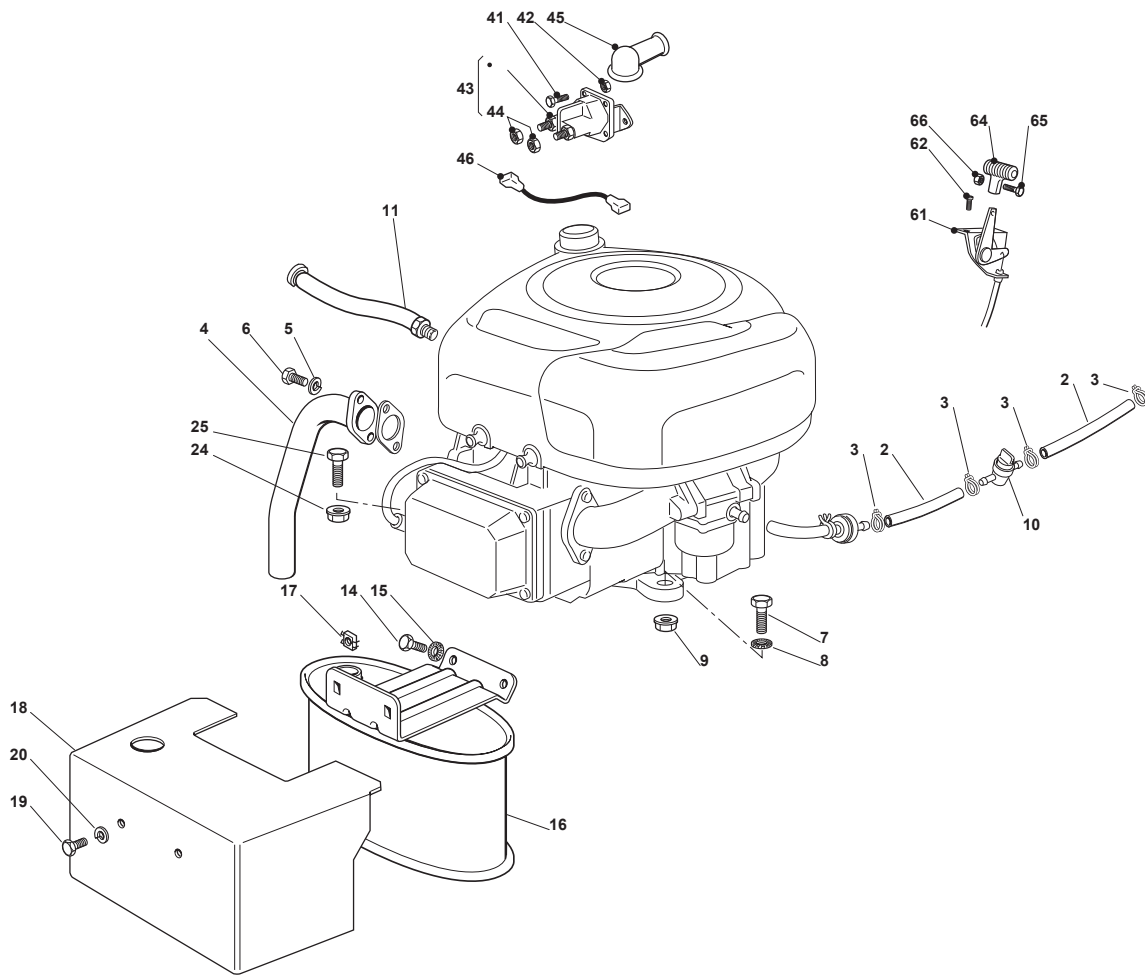

Fig.	Q.ty	Part No	Description	Notes
41	1	382394853/OLC	Switch Ass.Y	
13	1	382318289/0	Rod   Brake Lever	
1	1	382500029/1	Pedal	
2	1	325110416/0	Clamp Cover	
3	2	327546015/2	Plate	
4	4	112729601/1	Screw	
5	1	382000627/0	Rod (Hydro-Gear)	
6	1	112521350/0	Washer	
7	1	112155000/0	Nut	
8	1	112521350/0	Washer	
9	1	112155000/0	Nut	
10	1	325785261/0	Support	
11	2	112815200/0	Screw	
12	2	112292102/0	Nut	
14	1	122524970/3	Pin	
15	1	112155000/0	Nut	
16	1	125430213/0	Spring	
20	1	325060034/1	Cam	
21	2	112735404/0	Screw	
22	1	325547375/0	Plate	
23	2	112793102/0	Screw	
24	2	112293201/0	Nut	
25	1	119410614/0	Microswitch	
31	1	382000605/1	Drive Pedal	
32	1	325110417/0	Clamp Cover Front	
33	1	325110418/0	Clamp Cover Rear	
34	2	325785185/0	Support	
35	2	327546015/2	Plate	
36	4	112815245/0	Screw	
37	4	112154510/0	Nut	
38	1	382000578/0	Rod	
39	2	112523040/0	Washer	
40	2	112000940/0	Benzing Ring	
42	1	119410609/1LC	Micro Switch	
43	2	112735602/0	Screw	
44	2	112581100/0	Grower	
45	2	112290791/0	Nut	
46	2	112735110/0	Screw	
47	1	382318289/0	Rod   Brake Lever	
48	1	125430213/0	Spring	
49	1	325253007/1	Brake Hook	
50	1	125033119/0	Rod	
51	1	122041980/0	Bushing	
52	1	119410613/0	Microswitch	
53	1	325785261/0	Support	
54	1	112155010/0	Nut	
55	4	112292102/0	Nut	
61	1	325207171/0	Cover (Hydro)	
62	2	112735402/0	Screw	
63	4	112523050/0	Washer	