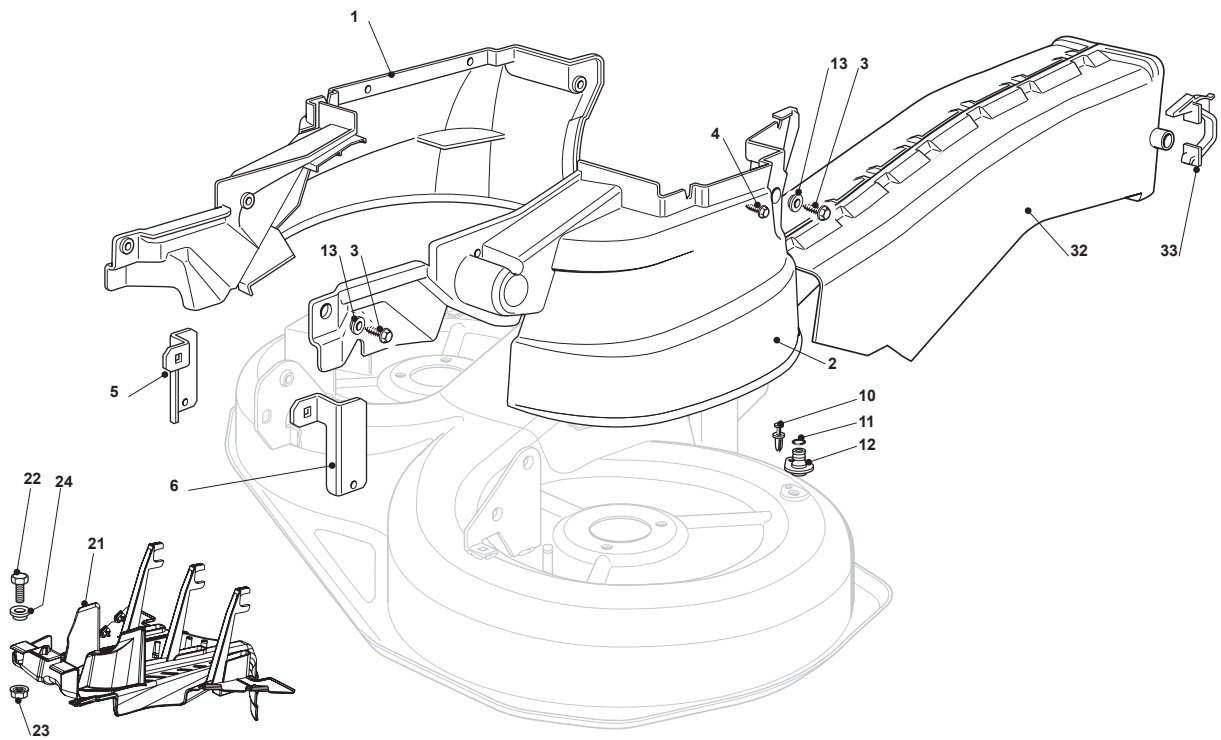

Fig.	Q.ty	Part No	Description	Notes
1	1	382564151/0	Cutting Plate Black	
8	1	382207200/1	Flange Assy	
9	1	382207201/2	Support Shaft Tc	
10	1	125020800/1	Main Blade Shaft	
11	1	125020801/2	Secondary Blade Shaft	
13	4	119216047/0	Bearing	
14	2	325160501/0	Dust Cover Disc	
15	2	112609260/0	Seeger	
16	6	112818700/0	Screw	
17	6	112154210/0	Nut	
18	2	125463200/0	Blade Hub	
19	2	112139100/0	Key	
20	1	182004348/0	Right Mulching Blade	
21	1	182004347/0	Left Blade Mulching, Winged	
22	2	122160400/0	Elastic Disc	
23	2	112523080/0	Washer	
24	1	112735694/0	Screw	
25	1	112735695/1	Screw	
26	2	182700001/0	Levelling Small Wheel	
27	2	125510072/0	Pin	
28	2	112692050/0	Screw	
29	2	112523060/0	Washer	
30	2	112293201/0	Nut	
41	1	182004341/1	Right Blade, Winged	
42	1	182004340/1	Left Blade, Winged	
51	2	382000474/1	Equalizer Rod	
52	8	325670008/1	Washer	
53	2	112523060/0	Washer	
54	4	112156602/0	Nut	