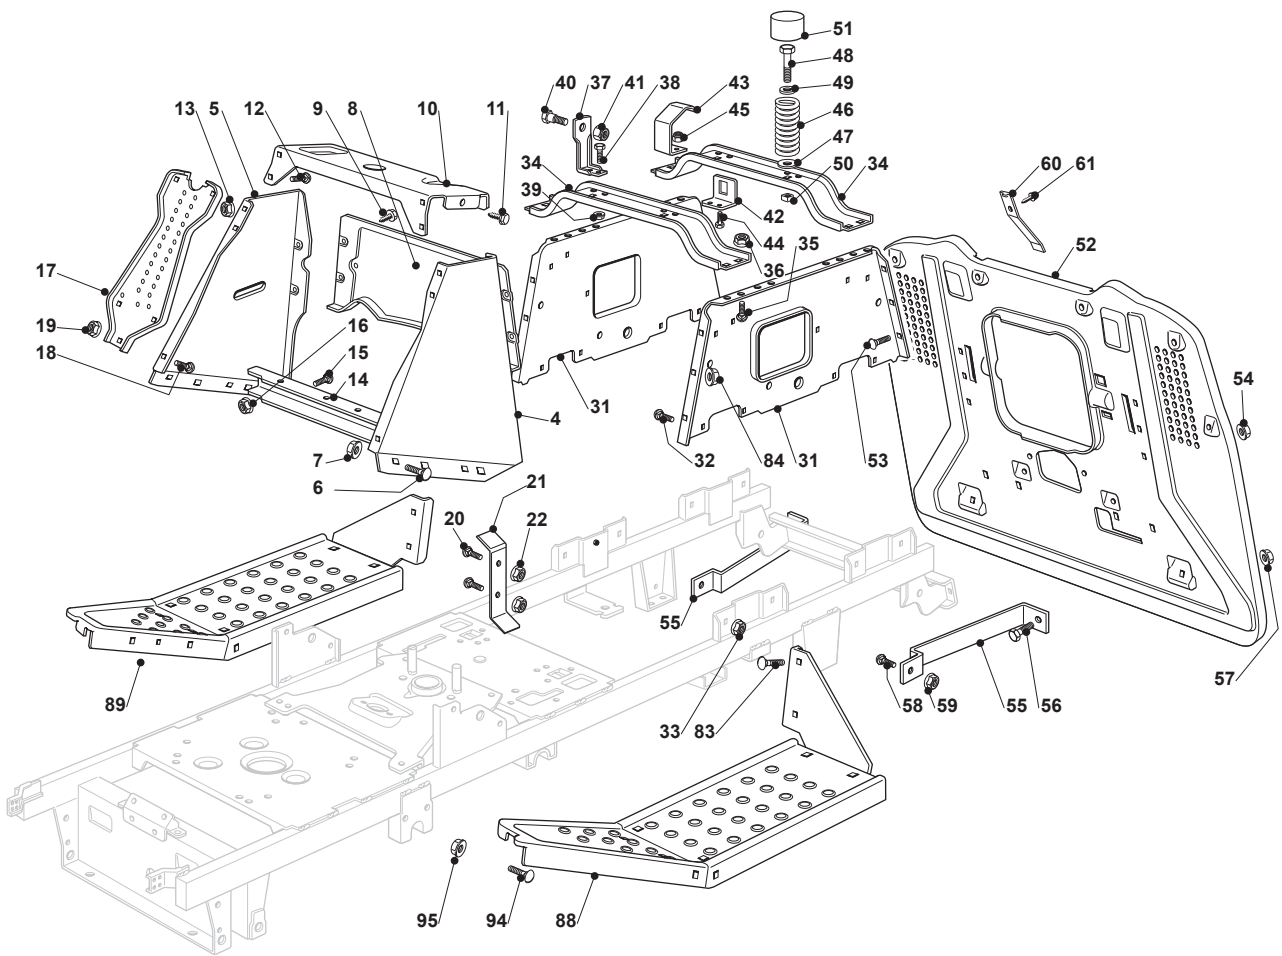

Fig.	Q.ty	Part No	Description	Notes
4	1	325785245/0	Right Dashboard Support	
5	1	325785243/1	Left Dashboard Support	
6	4	112818690/0	Screw	
7	4	112293201/0	Nut	
8	1	382785151/2	Rear Dashboard Support	
9	4	112735110/0	Screw	
10	1	325785255/0	Central Dashboard Support	
11	2	112735110/0	Screw	
12	4	112815200/0	Screw	
13	4	112292102/0	Nut	
14	1	325785241/0	Support	
15	2	112815200/0	Screw	
16	2	112292102/0	Nut	
17	2	382785153/1	Front Dashboard Support	
18	2	112815200/0	Screw	
19	2	112292102/0	Nut	
20	2	112793102/0	Screw	
21	1	325785499/0	Support	
22	2	112293201/0	Nut	
31	2	325785249/0	Seat Support	
32	8	112815200/0	Screw	
33	8	112292102/0	Nut	
34	2	325785257/1	Seat Support	
35	8	112818690/0	Screw	
36	8	112293201/0	Nut	
37	2	325755039/0	Bracket	
38	4	112792611/0	Screw	
39	4	112293201/0	Nut	
40	2	122524970/2	Fulcrum Pin	
41	2	112155010/0	Nut	
42	1	325755043/0	Bracket	
43	1	325430253/0	Spring	
44	2	112789000/0	Screw	
45	2	112154330/0	Nut	
46	2	125430257/1	Spring	
47	2	112523070/0	Washer	
48	2	112760515/0	Screw	
49	2	122671653/0	Washer	
50	2	112360425/0	Nut	
51	2	325122000/2	Spring	
52	1	382547041/1	Plate	
53	6	112792611/0	Screw	
54	6	112293201/0	Nut	
55	2	325650147/0	Plate Stiffening	
56	2	112792611/0	Screw	
57	2	112293201/0	Nut	
58	2	112792611/0	Screw	
59	2	112293201/0	Nut	
60	1	125430276/0	Spring	
61	1	112735110/0	Screw	
83	4	112792611/0	Screw	