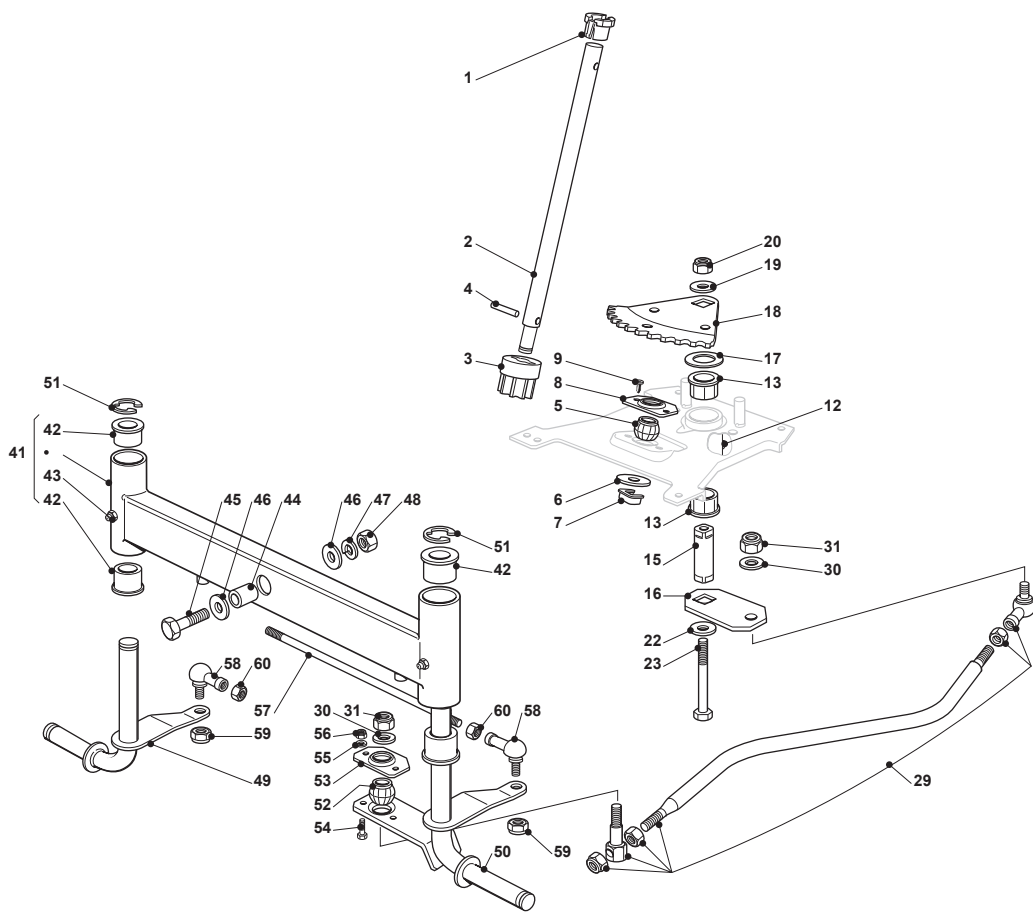

Fig.	Q.ty	Part No	Description	Notes
84	4	112293201/0	Nut	
88	1	382510079/0	Left Footboard Support	
89	1	382510077/0	Right Footboard Support	
94	4	112815200/0	Screw	
95	4	112292102/0	Nut	

Fig.	Q.ty	Part No	Description	Notes
1	1	325076935/0	Lower Engine Hood, Red	
2	1	325076919/0	Upper Engine Hood Red	
3	3	112735110/0	Screw	
4	1	325076920/0	Front Cover	
5	1	325410905/0	Headlight Grill, Right	
6	1	325410906/0	Headlight Grill, Left	
7	1	325108055/0	Conveyor	Short Conveyor
7	1	325108074/0	Conveyor	Long Conveyor
9	1	114366315/0	Light Label	
15	1	325774301/2	Engine Hood Support	
16	5	112735404/0	Screw	
17	2	125510079/1	Pin	
18	2	112293201/0	Nut	
19	2	124487998/0	Cotter Pin	
20	1	325256250/0	Screwed Ring	
21	1	325605003/0	Button	
24	2	325547159/1	Plate	
25	4	112731580/0	Screw	
26	1	382869041/0	Muffler Protection	
28	4	112734995/0	Screw	
31	1	325599012/0	Dashboard, Right Profile	
32	1	325599013/0	Left Dashboard Support	
33	4	112815210/0	Screw	
34	4	112521330/0	Washer	
35	4	112154510/0	Nut	
36	1	325120245/0	Dashboard, Black	Black
36	1	325120240/0	Dashboard, Red	Red
37	2	112728440/0	Screw	
38	2	112735402/0	Screw	
39	2	125260000/0	Grommet	
40	1	325600074/0	Card Protection	
41	2	112735402/0	Screw	
91	1	325110363/0	Cover, Red	
93	2	125580020/2	Stake	
94	1	325110322/0	Red Wheels Cover	
95	4	112735402/0	Screw	
96	2	112735402/0	Screw	
97	2	325755041/0	Bracket	
98	4	112728686/0	Screw	
99	2	112735110/0	Screw	

Fig.	Q.ty	Part No	Description	Notes
63	1	325060034/1	Cam	
64	2	112735404/0	Screw	
65	1	122529662/0	Fulcrum Pin	
67	1	112521371/0	Washer	
68	1	322672152/0	Antifriction Washer	
69	1	325785469/0	Support	
70	1	119410614/0	Microswitch	
71	2	112800815/0	Screw	
72	1	125430213/0	Spring	