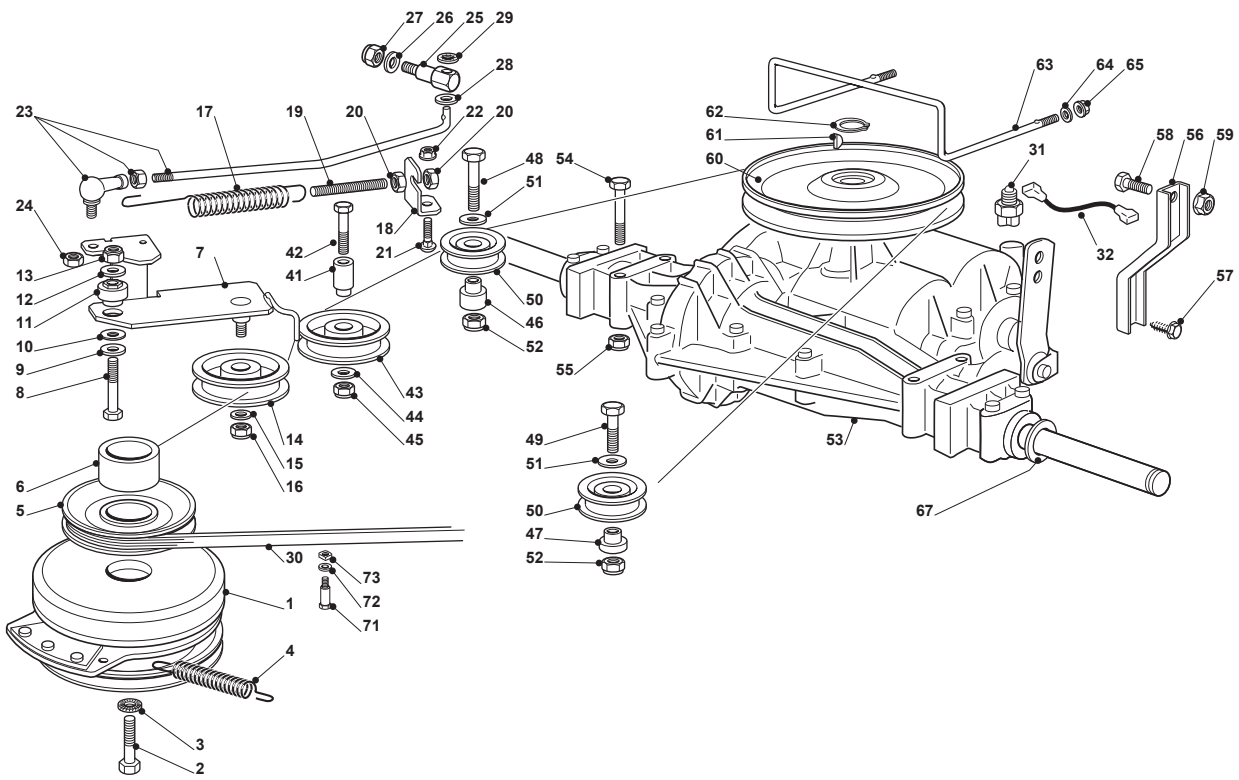

Fig.	Q.ty	Part No	Description	Notes
1	2	118375051/1	Fair Led	
2	1	325869057/0	Fuel Tube	
3	1	125598050/0	Oil Discharge Extension	
4	1	118401001/1	Oil Seal	
5	1	118737849/0	Plug	
6	1	118738256/0	Left Exhaust Connection	
7	1	118738257/0	Right Exhaust Connection	
8	3	112360425/0	Nut	
9	3	112793102/0	Screw	
10	2	112540260/0	Grower	
11	1	182750003/0	Muffler Assy	
12	2	112280100/0	Nut	
13	1	382598065/0	Muffler Protection	
14	2	112792611/0	Screw	
15	2	112583500/0	Grower	
16	4	112540070/0	Washer	
17	4	112735821/0	Screw	
18	1	112792611/0	Screw	
19	1	112521350/0	Washer	
20	1	125430252/0	Spring	
21	3	112540260/0	Grower	
22	3	112793102/0	Screw	
23	1	112540260/0	Grower	
24	1	182000201/2	Accelerator	
25	2	125943012/0	Screw	
26	1	325592000/0	Knob	
27	1	112726388/0	Screw	
28	1	112290800/0	Nut	