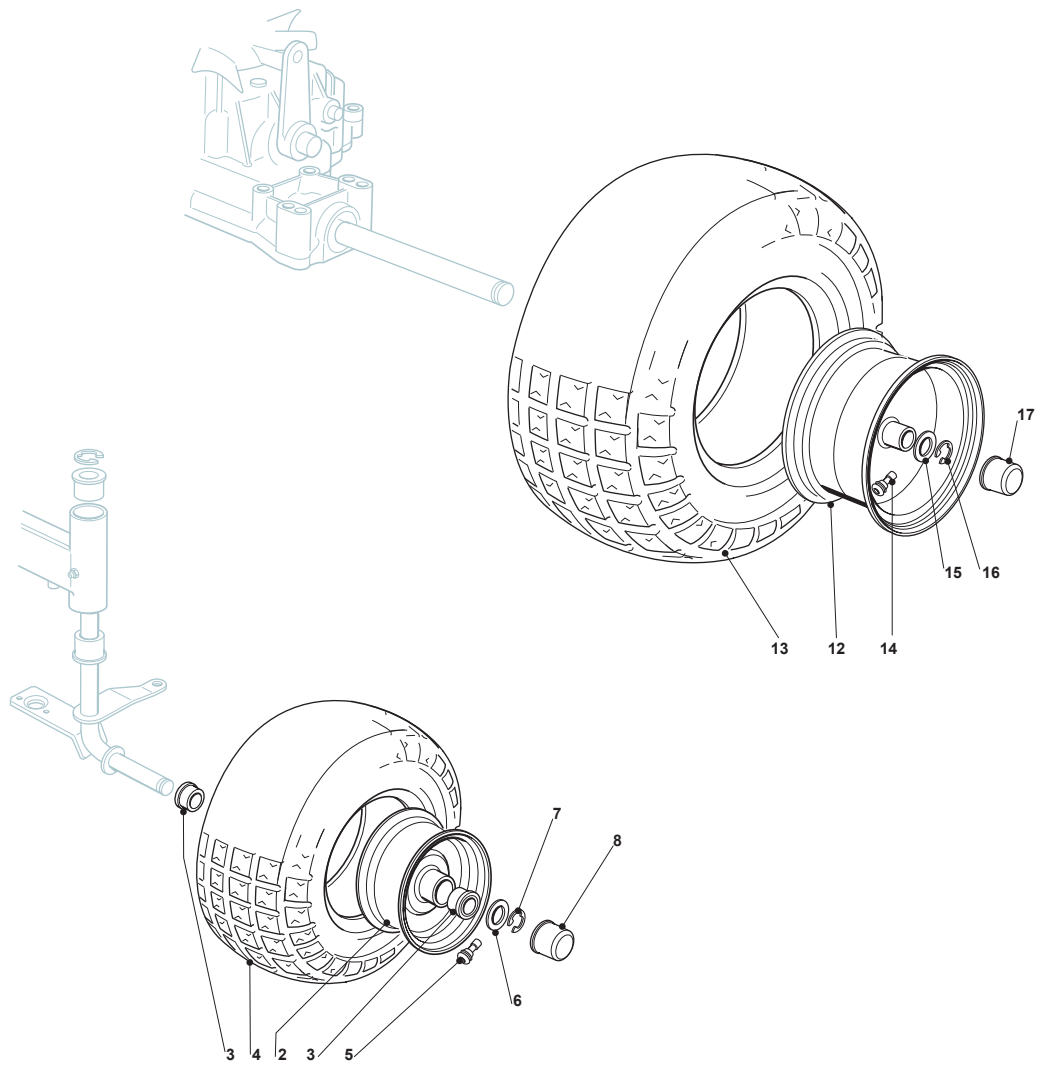

Fig.	Q.ty	Part No	Description	Notes
2	2	182000590/1	Rimm	
3	4	125122200/2	Bearing	
4	2	125590020/0	Tyre	15X6.00-6 PR2 TL P519 WANDA
5	2	125950000/0	Valve	
6	2	125670005/1	Washer	
7	2	112001000/0	Benzing Ring	
8	2	322110239/0	Hub Cover	Black Cover with Stiga Logo
8	2	122110230/0	Hub Cover	Standard Black Cover
12	2	182000592/0	Rear Wheel Rimm	
13	2	125590022/0	Tyre	
14	2	125950000/0	Valve	
15	2	125670005/1	Washer	
16	2	112001010/0	Benzing Ring	
17	2	122110230/0	Hub Cover	Standard Black Cover
17	2	322110239/0	Hub Cover	Black Cover with Stiga Logo