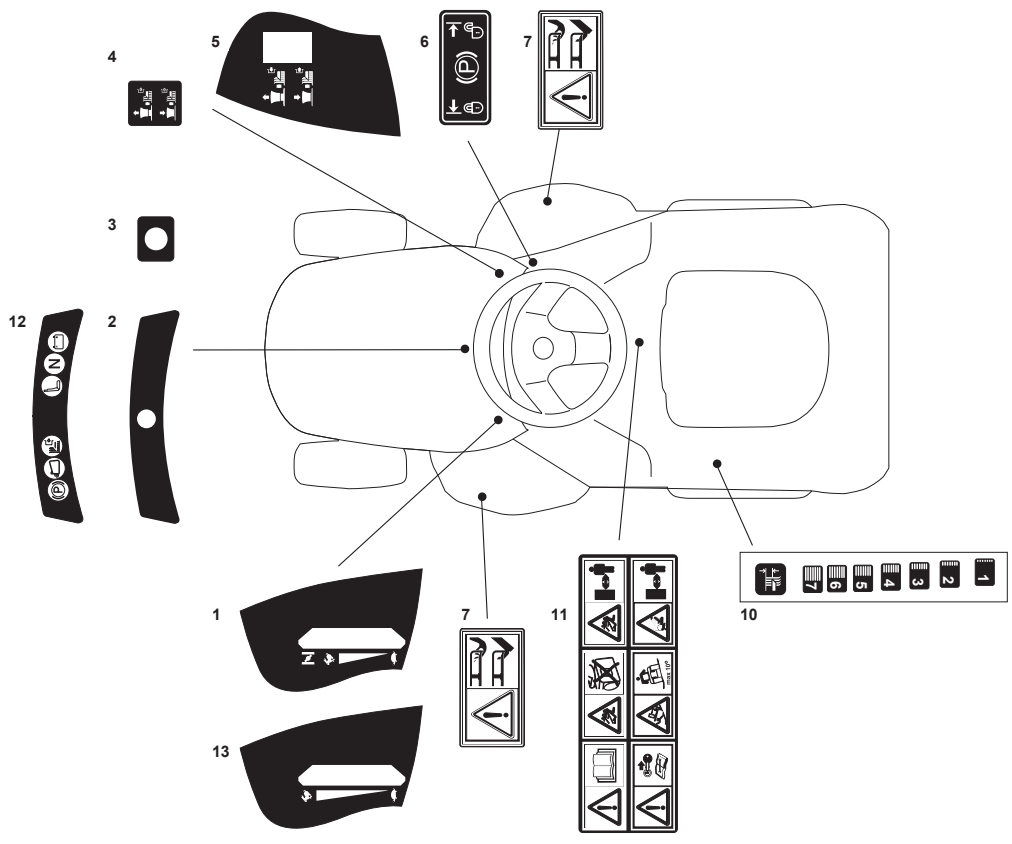

Fig.	Q.ty	Part No	Description	Notes
2	1	382869035/0	Stone Guard Tube	
3	2	125510022/0	Pin	
4	2	124487998/0	Cotter Pin	
5	1	382180062/0	Outfit, Screws	
22	1	125519997/1	Front Weight Tc	
23	3	112760520/0	Screw	
24	3	112155000/0	Nut	
42	1	382735502/0	Bracket	
43	1	325774213/0	Bracket	
44	1	382033117/0	Rod	
45	1	125510021/1	Hitch Pin	
46	2	124487999/0	Spring Pin	
51	1	182180090/0	Battery Charger	CE Plugg
51	1	182180091/0	Battery Charger	UK Plugg
72	1	325140097/0	Deflector	
73	1	325394005/0	Handle	
74	1	125510077/0	Pin	
75	1	125430245/0	Spring	
76	1	112735405/0	Screw	
77	1	325280000/1	Handgrip	
78	1	125840011/1	Tie Rod	
79	2	125253004/0	Mulch.Kit Fixing Hook	