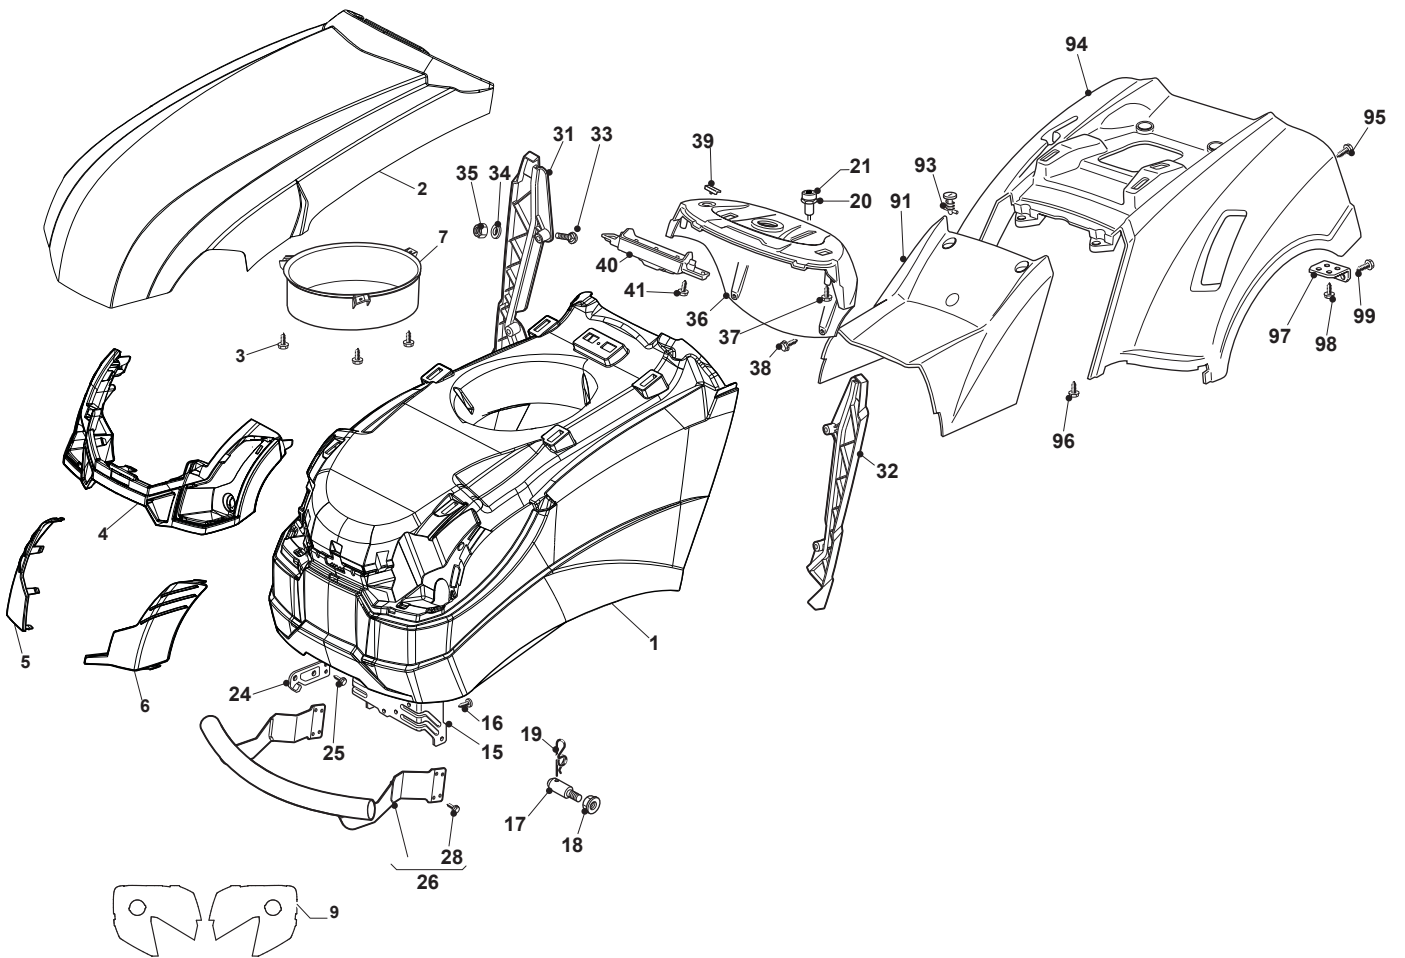

Fig.	Q.ty	Part No	Description	Notes
84	4	112293201/0	Nut	
88	1	382510079/0	Left Footboard Support	
89	1	382510077/0	Right Footboard Support	
94	4	112815200/0	Screw	
95	4	112292102/0	Nut	

Fig.	Q.ty	Part No	Description	Notes
1	1	325076935/0	Lower Engine Hood, Red	
2	1	325076919/0	Upper Engine Hood Red	
3	3	112735110/0	Screw	
4	1	325076920/0	Front Cover	
5	1	325410905/0	Headlight Grill, Right	
6	1	325410906/0	Headlight Grill, Left	
7	1	325108055/0	Conveyor	Short Conveyor
7	1	325108074/0	Conveyor	Long Conveyor
9	1	114366315/0	Light Label	
15	1	325774301/2	Engine Hood Support	
16	5	112735404/0	Screw	
17	2	125510079/1	Pin	
18	2	112293201/0	Nut	
19	2	124487998/0	Cotter Pin	
20	1	325256250/0	Screwed Ring	
21	1	325605003/0	Button	
24	2	325547159/1	Plate	
25	4	112731580/0	Screw	
26	1	382869041/0	Muffler Protection	
28	4	112734995/0	Screw	
31	1	325599012/0	Dashboard, Right Profile	
32	1	325599013/0	Left Dashboard Support	
33	4	112815210/0	Screw	
34	4	112521330/0	Washer	
35	4	112154510/0	Nut	
36	1	325120245/0	Dashboard, Black	Black
36	1	325120240/0	Dashboard, Red	Red
37	2	112728440/0	Screw	
38	2	112735402/0	Screw	
39	2	125260000/0	Grommet	
40	1	325600074/0	Card Protection	
41	2	112735402/0	Screw	
91	1	325110363/0	Cover, Red	
93	2	125580020/2	Stake	
94	1	325110322/0	Red Wheels Cover	
95	4	112735402/0	Screw	
96	2	112735402/0	Screw	
97	2	325755041/0	Bracket	
98	4	112728686/0	Screw	
99	2	112735110/0	Screw	