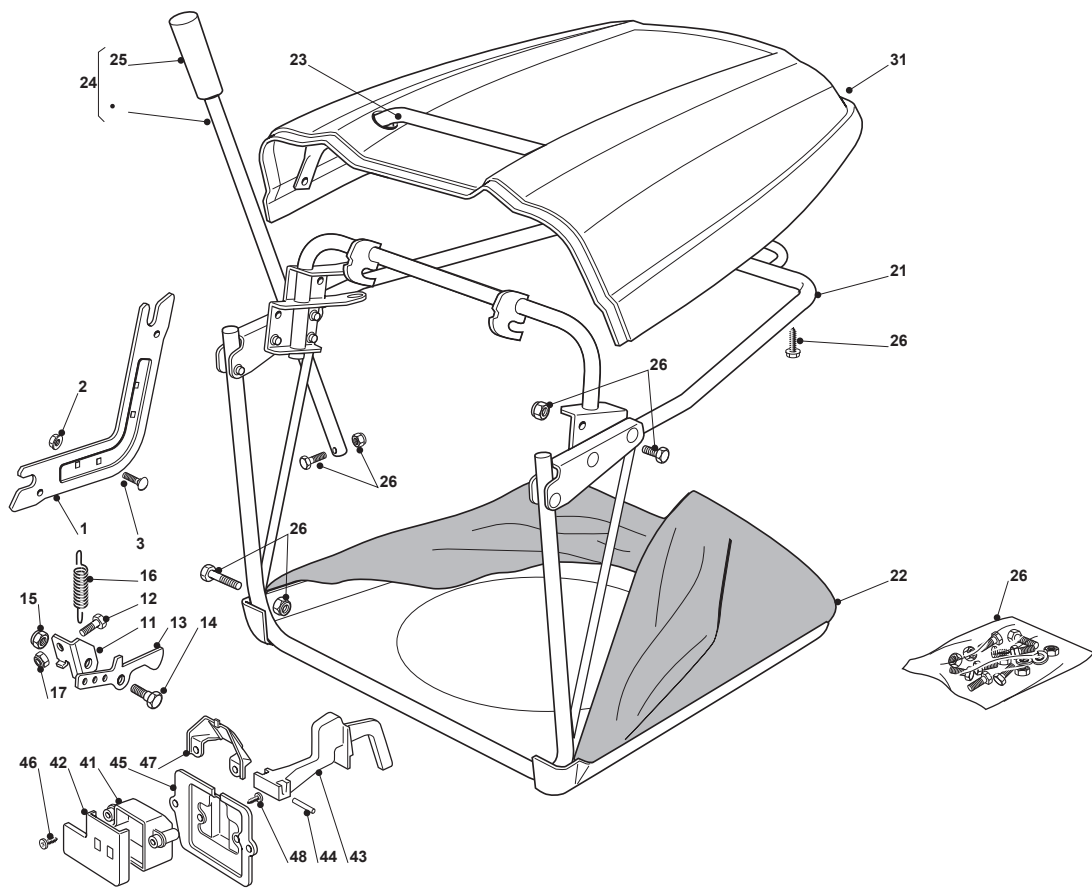

Fig.	Q.ty	Part No	Description	Notes
11	2	119035000/0	Or Ring	
12	2	125033060/0	Washing Cutting Deck Connection	
3	6	125943011/0	Screw	
4	4	112735120/0	Screw	
5	1	325774381/0	Bracket	
6	1	325774383/0	Bracket	
10	2	112500030/0	Rivet	
13	6	112604899/0	Crown Fastener	
21	1	325060160/0	Belt Protection	
22	2	112791400/0	Screw	
23	2	112154510/0	Nut	
24	2	112521330/0	Washer	
32	2	382108021/0	Conveyor	
33	2	325774373/0	Clamp	
1	1	325060156/2	Right Belt Protection Carter	
2	1	325060157/1	Left Belt Protection Carter	