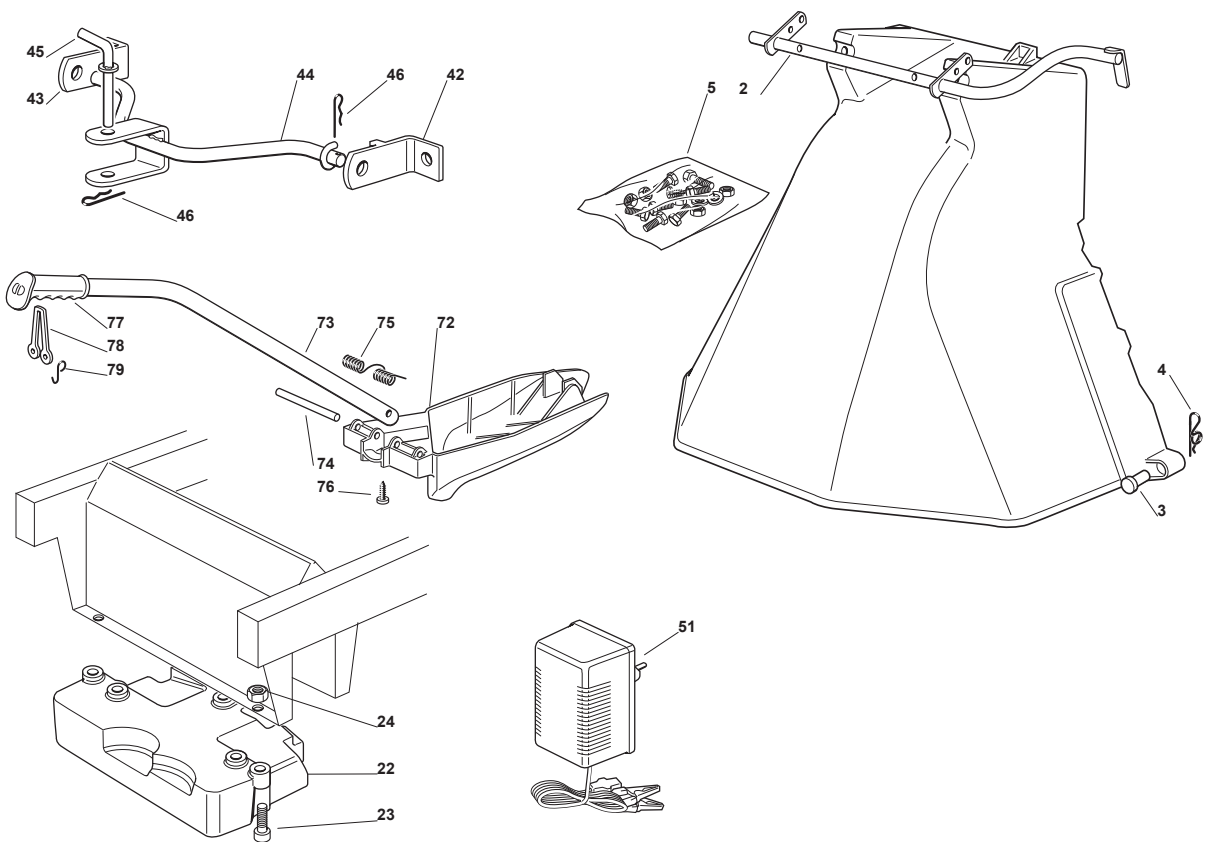

Fig.	Q.ty	Part No	Description	Notes
2	1	382869035/0	Stone Guard Tube	
3	2	125510022/0	Pin	
4	2	124487998/0	Cotter Pin	
5	1	382180062/0	Outfit, Screws	
22	1	125519997/1	Front Weight Tc	
23	3	112760520/0	Screw	
24	3	112155000/0	Nut	
42	1	382735502/0	Bracket	
43	1	325774213/0	Bracket	
44	1	382033117/0	Rod	
45	1	125510021/1	Hitch Pin	
46	2	124487999/0	Spring Pin	
51	1	182180090/0	Battery Charger	CE Plugg
51	1	182180091/0	Battery Charger	UK Plugg
72	1	325140097/0	Deflector	
73	1	325394005/0	Handle	
74	1	125510077/0	Pin	
75	1	125430245/0	Spring	
76	1	112735405/0	Screw	
77	1	325280000/1	Handgrip	
78	1	125840011/1	Tie Rod	
79	2	125253004/0	Mulch.Kit Fixing Hook	