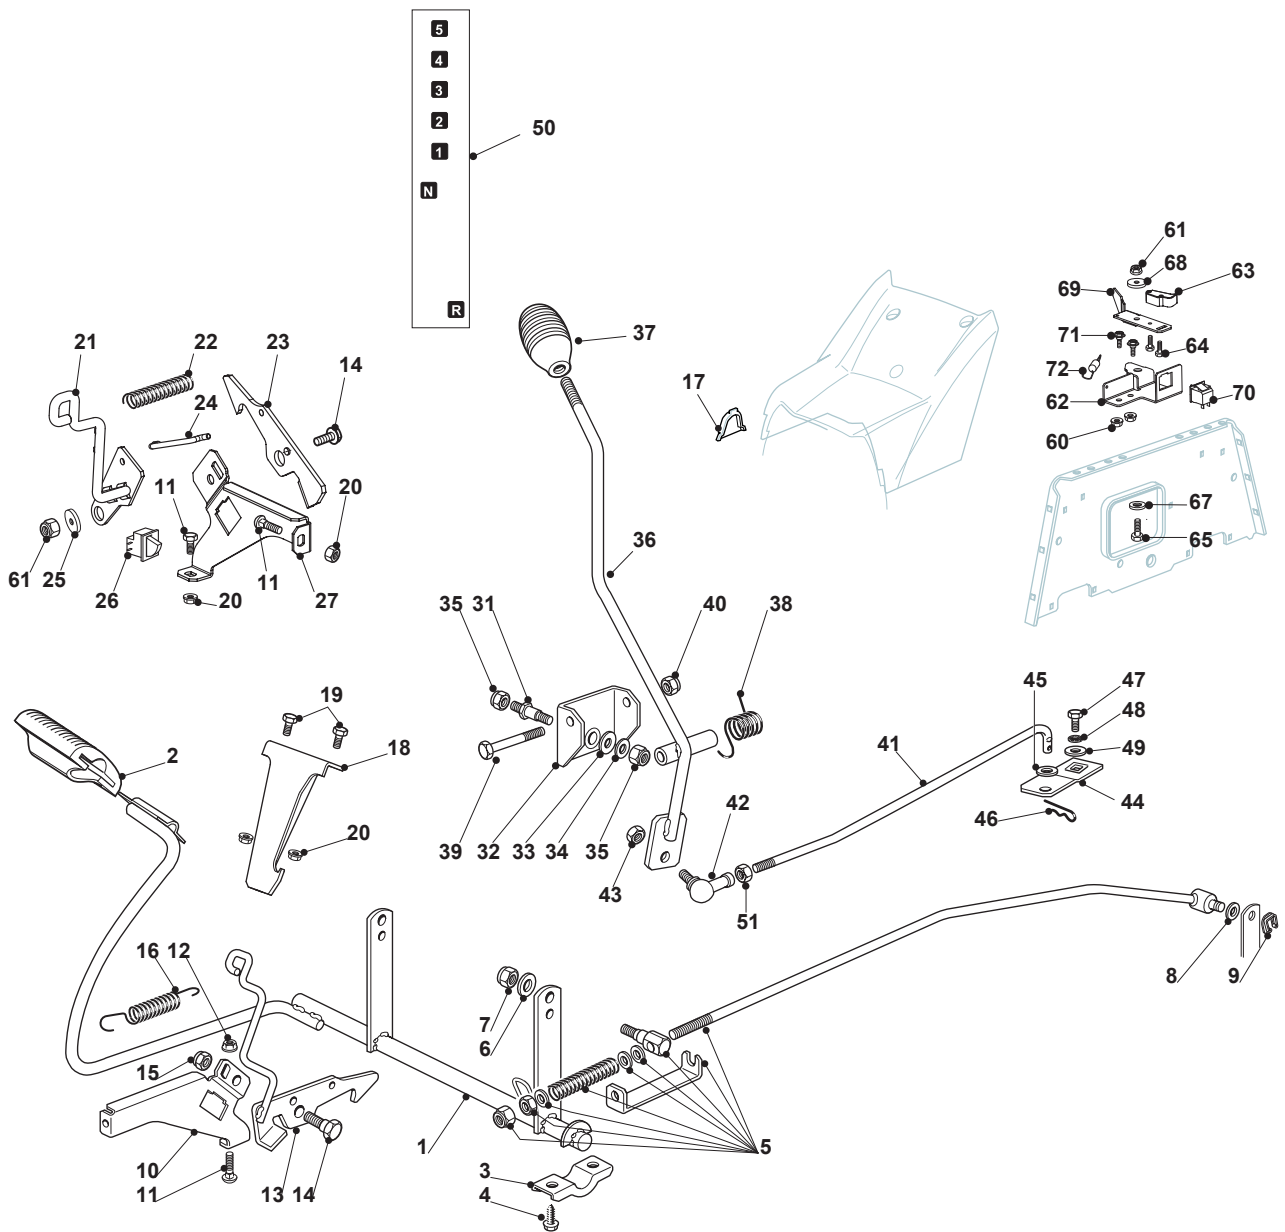

Fig.	Q.ty	Part No	Description	Notes
1	1	325038004/0	Bushing	
2	1	125520006/1	Steering Column	
3	1	127570050/0	Pinion	
4	1	112622650/0	Dowel pin	
5	1	325743000/0	Joint	
6	1	112521370/0	Washer	
7	1	112436030/0	Plate	
8	1	325785213/1	Support	
9	2	112729601/1	Screw	
12	1	112379511/0	Grease Dispenser	
13	2	325040624/0	Bushing	
15	1	125510132/0	Pin	
16	1	325318281/0	Lever	
17	1	125670019/0	Washer	
18	1	325735513/0	Steering Sector	
19	1	112523080/0	Washer	
20	1	112155020/0	Nut	
22	1	112523080/0	Washer	
23	1	112794950/0	Screw	
29	1	382000610/0	Steering Rod	
30	2	112523070/0	Washer	
31	2	112155010/0	Nut	
41	1	382034036/0	Equalizer With Bush And Lubricator	
42	4	125034002/1	Bushing	
43	2	112379511/0	Grease Dispenser	
44	1	125160016/1	Spacer	
45	1	112692695/0	Screw	
46	2	112523100/0	Washer	
47	1	112587100/0	Grower	
48	1	112295300/0	Nut	
49	1	382230377/1	Right Stub Axle	
50	1	382230379/1	Left Stub Axle	
51	2	112001000/0	Benzing Ring	
52	1	325743000/0	Joint	
53	1	325785213/1	Support	
54	2	112791213/1	Screw	
55	2	112521330/0	Washer	
56	2	112154510/0	Nut	
57	1	125840023/0	Tie Rod	
58	2	122746609/0	Joint	
59	2	112156602/0	Nut	
60	2	112295201/0	Nut	

Fig.	Q.ty	Part No	Description	Notes
63	1	325060034/1	Cam	
64	2	112735404/0	Screw	
65	1	122529662/0	Fulcrum Pin	
67	1	112521371/0	Washer	
68	1	322672152/0	Antifriction Washer	
69	1	325785469/0	Support	
70	1	119410614/0	Microswitch	
71	2	112800815/0	Screw	
72	1	125430213/0	Spring	