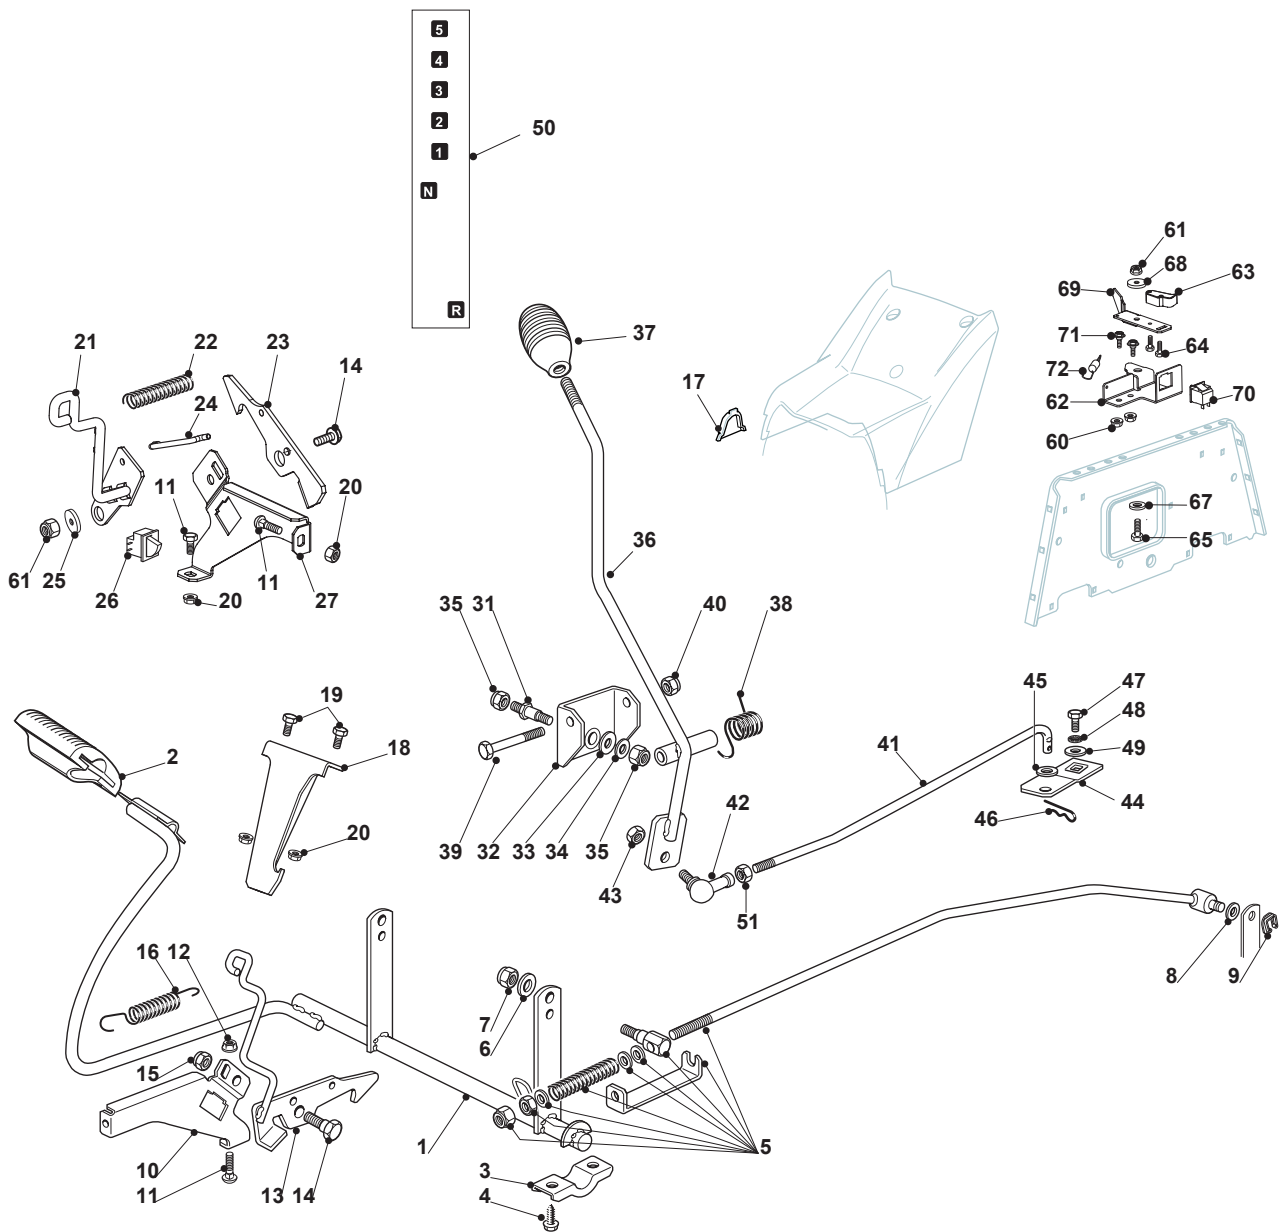

Fig.	Q.ty	Part No	Description	Notes
1	1	325038004/0	Bushing	
2	1	125520006/1	Steering Column	
3	1	127570050/0	Pinion	
4	1	112622650/0	Dowel pin	
5	1	325743000/0	Joint	
6	1	112521370/0	Washer	
7	1	112436030/0	Plate	
8	1	325785213/1	Support	
9	2	112729601/1	Screw	
12	1	112379511/0	Grease Dispenser	
13	2	325040624/0	Bushing	
15	1	125510132/0	Pin	
16	1	325318281/0	Lever	
17	1	125670019/0	Washer	
18	1	325735513/0	Steering Sector	
19	1	112523080/0	Washer	
20	1	112155020/0	Nut	
22	1	112523080/0	Washer	
23	1	112794950/0	Screw	
29	1	382000610/0	Steering Rod	
30	2	112523070/0	Washer	
31	2	112155010/0	Nut	
41	1	382034036/0	Equalizer With Bush And Lubricator	
42	4	125034002/1	Bushing	
43	2	112379511/0	Grease Dispenser	
44	1	125160016/1	Spacer	
45	1	112692695/0	Screw	
46	2	112523100/0	Washer	
47	1	112587100/0	Grower	
48	1	112295300/0	Nut	
49	1	382230377/1	Right Stub Axle	
50	1	382230379/1	Left Stub Axle	
51	2	112001000/0	Benzing Ring	
52	1	325743000/0	Joint	
53	1	325785213/1	Support	
54	2	112791213/1	Screw	
55	2	112521330/0	Washer	
56	2	112154510/0	Nut	
57	1	125840023/0	Tie Rod	
58	2	122746609/0	Joint	
59	2	112156602/0	Nut	
60	2	112295201/0	Nut	

Fig.	Q.ty	Part No	Description	Notes
63	1	325060034/1	Cam	
64	2	112735404/0	Screw	
65	1	122529662/0	Fulcrum Pin	
67	1	112521371/0	Washer	
68	1	322672152/0	Antifriction Washer	
69	1	325785469/0	Support	
70	1	119410614/0	Microswitch	
71	2	112800815/0	Screw	
72	1	125430213/0	Spring	