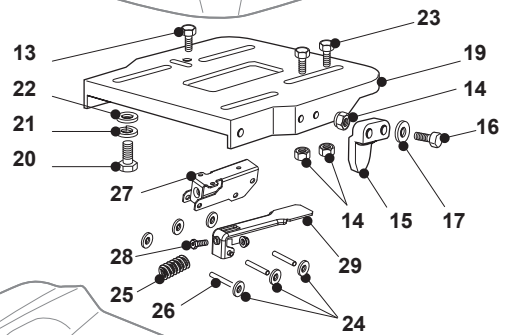

Issue 11 - 2016

Fig.	Q.ty	Part No	Description	Notes
1	1	325735124/0	Fuel Tank	
2	1	125795001/1	Cap	
3	1	325785291/0	Support	
4	1	112789195/0	Screw	
5	1	112581500/0	Grower	
6	1	112437503/0	Plate	
7	1	325785289/0	Support	
8	4	112735403/0	Screw	
11	1	325207176/0	Basin	

Fig.	Q.ty	Part No	Description	Notes
1	1	125961212/0	Steering Wheel	Grey
1	1	125961216/0	Steering Wheel	Black
1	1	125961209/0	Steering Wheel	Black
1	1	125961201/0	Steering Wheel	Black
2	1	325580500/0	Cap	Black
2	1	325580501/0	Cap	Grey
3	1	325961222/1	Steering wheel	
4	1	325580508/0	Steering Plate Cover	
5	1	112620299/0	Elastic Pin	
6	1	125722470/0	Seat	
7	1	125722463/0	Seat	
8	1	125722453/1	Seat	
9	1	125722471/0	Seat	
10	1	125722456/0	Seat	
11	1	125722478/1	Seat	
12	1	125430285/0	Spring	
13	1	112789000/0	Screw	
14	1	112154330/0	Nut	
15	1	327063021/1	Cam	
16	2	112789100/0	Screw	
17	2	112523020/0	Washer	
18	2	112154330/0	Nut	
19	1	325547033/2	Seat Plate	
20	4	112793101/0	Screw	
21	4	112583500/0	Grower	
22	4	112523060/0	Washer	
23	2	112789000/0	Screw	
24	6	112604896/0	Crown Fastener	
25	1	125430285/0	Spring	
26	3	122517866/0	Pin	
27	1	325774575/0	Fulcrum Clamp	
28	1	112735661/0	Screw	
29	1	325318327/0	Lever	