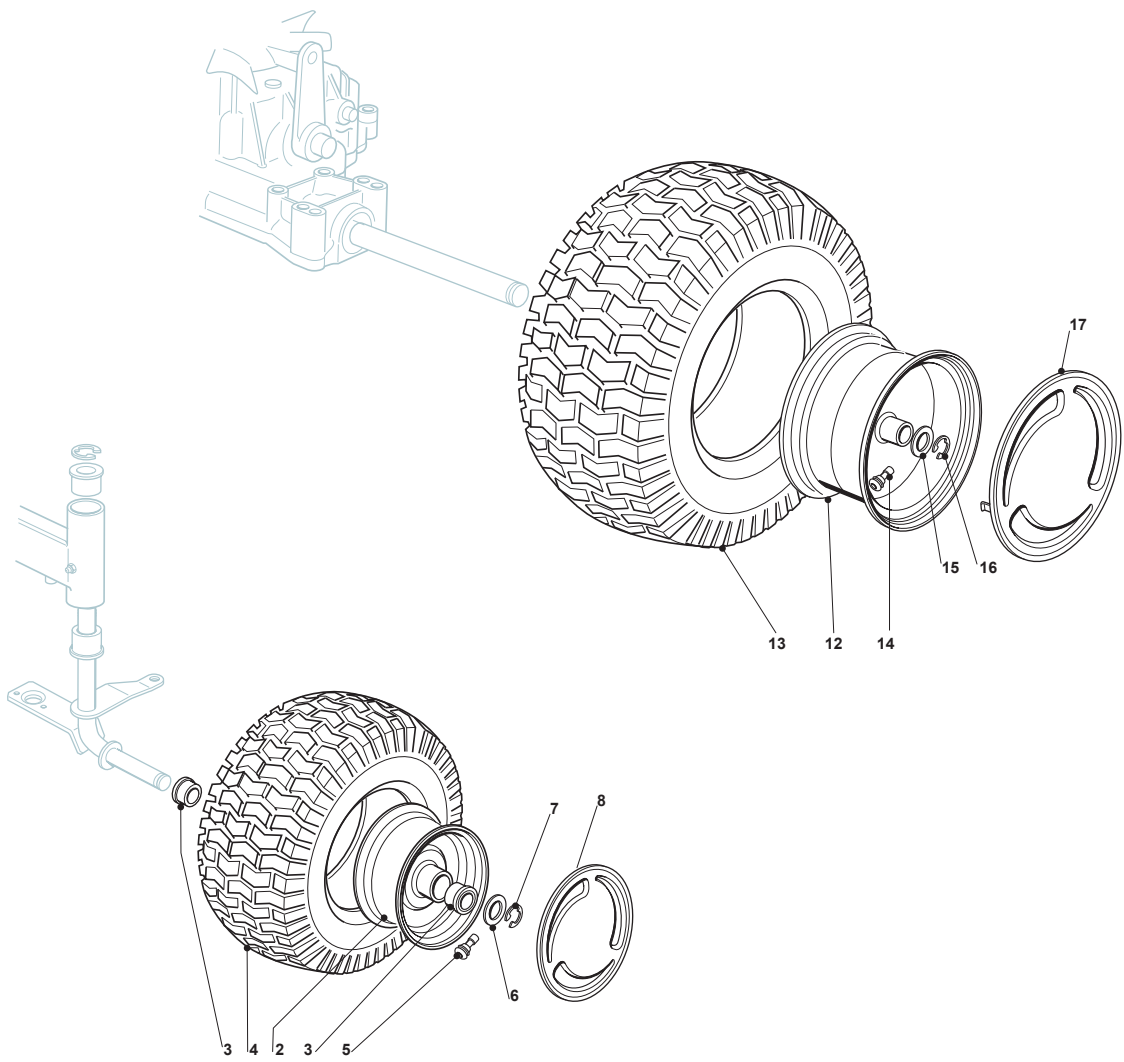

Fig.	Q.ty	Part No	Description	Notes
2	2	182000598/0	Rimm	
3	4	125122200/2	Bearing	
4	2	125590019/0	Tyre	15X6.00-6 PR2 TL P512 WANDA
4	2	125590018/0	Tyre	13X5.00-6 PR2 TL P512 WANDA
4	2	125590019/0	Tyre	15X6.00-6 PR2 TL P512 WANDA
4	2	125590018/0	Tyre	13X5.00-6 PR2 TL P512 WANDA
4	2	125590020/0	Tyre	15X6.00-6 PR2 TL P519 WANDA
4	2	125590014/0	Tyre	13X5.00-6 PR2 TL P512 WANDA
5	2	125950000/0	Valve	
6	2	125670005/1	Washer	
7	2	112001000/0	Benzing Ring	
8	2	382110252/0	Front Wheel Cover	
12	2	182000599/0	Rimm	
13	2	125590015/0	Tyre	18X8.50-8 P332 WANDA
13	2	125590021/0	Tyre	18X8.50-8 PR2 TL P512 WANDA
13	2	125590021/0	Tyre	18X8.50-8 PR2 TL P512 WANDA
14	2	125950000/0	Valve	
15	2	125670005/1	Washer	
16	2	112001010/0	Benzing Ring	
17	2	382110253/0	Wheel Cover