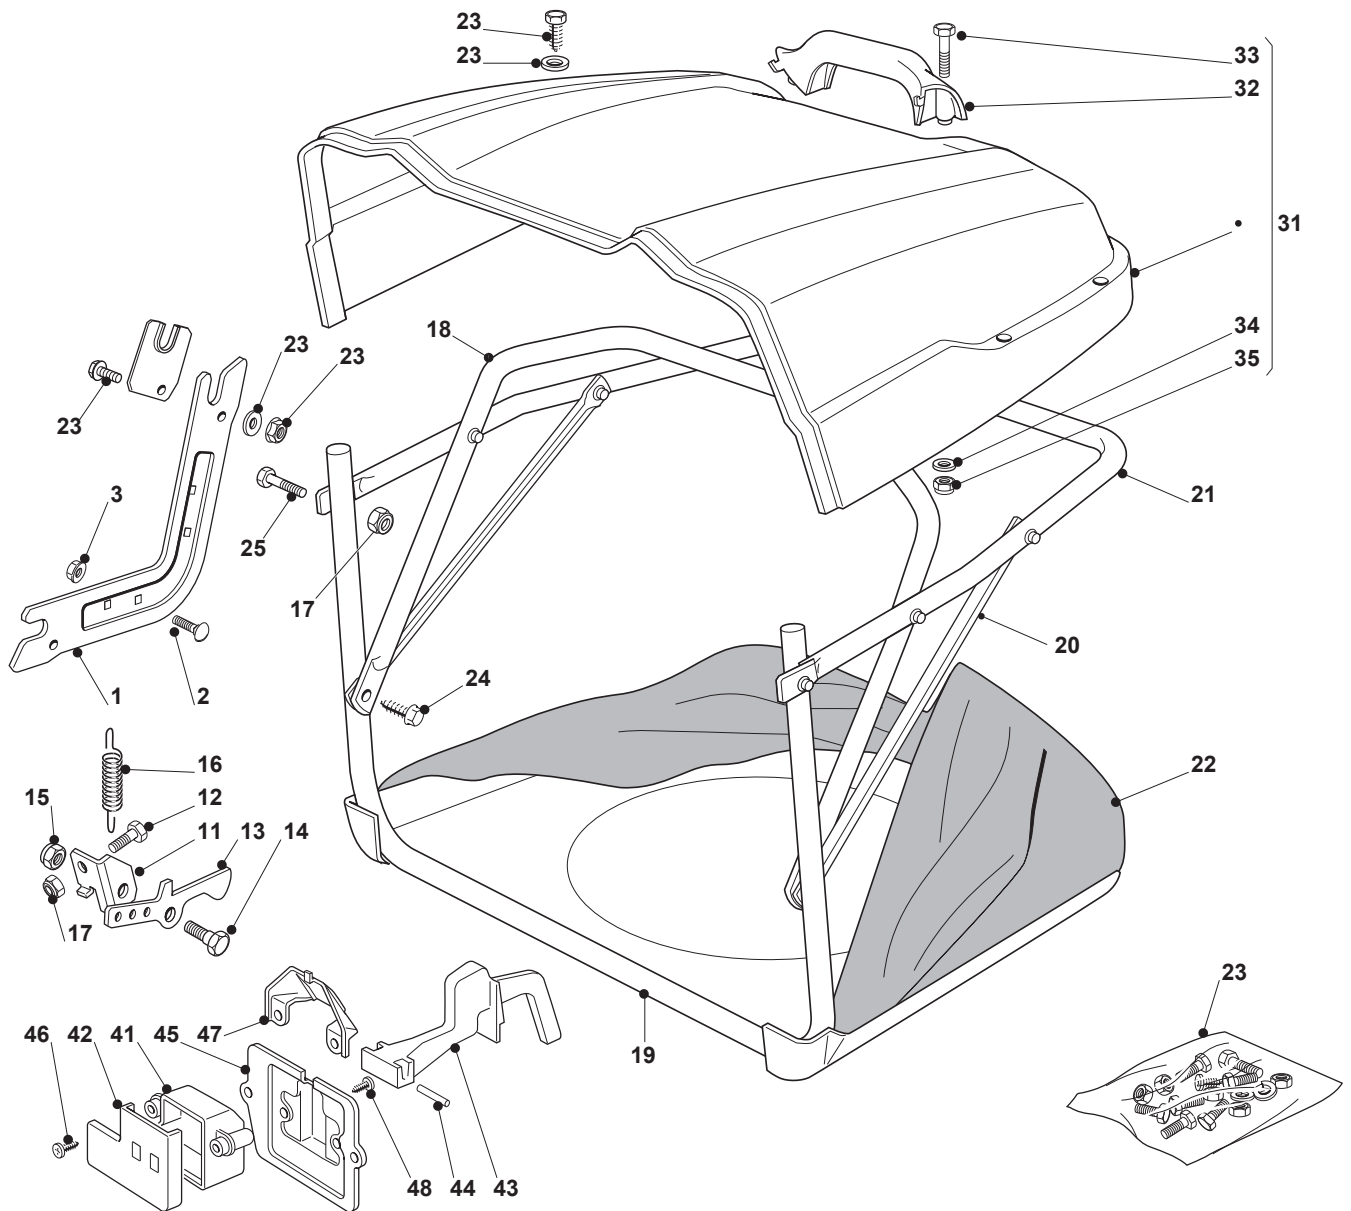

Fig.	Q.ty	Part No	Description	Notes
1	2	325785275/0	Support	
2	4	112818690/0	Screw	
3	4	112293201/0	Nut	
11	1	325755031/1	Bracket	
12	1	112789000/0	Screw	
13	1	325774315/1	Bracket	
14	1	125510080/1	Pin	
15	1	112292102/0	Nut	
16	1	122450432/0	Spring	
17	1	112154330/0	Nut	
21	1	382800111/0	Front Frame	
22	1	182105973/0	Grasscatcher	
23	1	382394003/0	Front Handle	
24	1	382869023/0	Rod	
25	1	125394508/0	Knob	
26	1	382180048/0	Screw	
31	1	325110319/0	Yellow Grass-Catcher Cover	Yellow
31	1	325110320/0	Red Grass-Catcher Cover	Red
31	1	325110342/0	Grey Grass-Catcher Cover	Grey
31	1	325110413/0	Black Grass-Catcher Cover	Black
31	1	325110421/0	White Grass-Catcher Cover	White
41	1	125600041/0	Grassc.Full Micro Protection Tcj-F	
42	1	125600042/0	Grasscatcher Micro Prot Cover	
43	1	125318124/0	Full Grassc. Microswtich Cover	
44	1	112400030/0	Pin	
45	1	325785272/0	Micro Protection	
46	1	112728510/0	Screw	
47	1	125600048/0	Micro Protection Cover	
48	2	112735110/0	Screw	