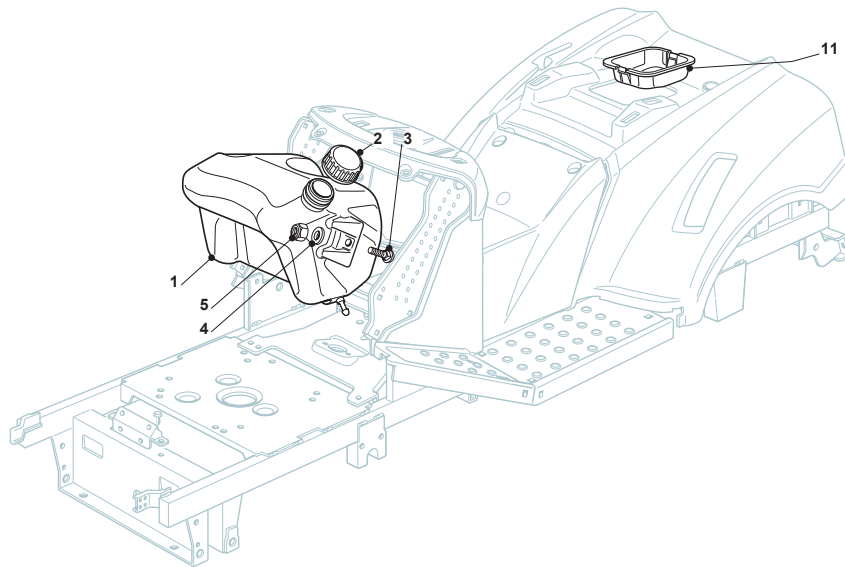

Fig.	Q.ty	Part No	Description	Notes
1	1	325735128/0	Tank	
2	1	125795000/1	Fuel Cap	
3	2	112815210/0	Screw	
4	2	325160039/0	Spacer	
5	2	112154510/0	Nut	
11	1	325207176/0	Basin