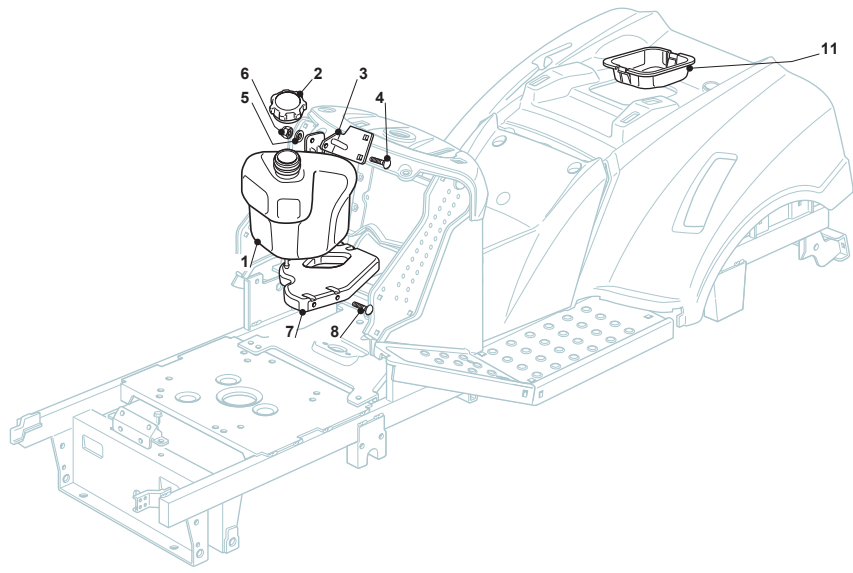

Ride-on 102-122 cm Tank - 4,5 Lt

Issue 11 - 2016

Fig.	Q.ty	Part No	Description	Notes
1	1	325735124/0	Fuel Tank	
2	1	125795001/1	Cap	
3	1	325785291/0	Support	
4	1	112789195/0	Screw	
5	1	112581500/0	Grower	
6	1	112437503/0	Plate	
7	1	325785289/0	Support	
8	4	112735403/0	Screw	
11	1	325207176/0	Basin