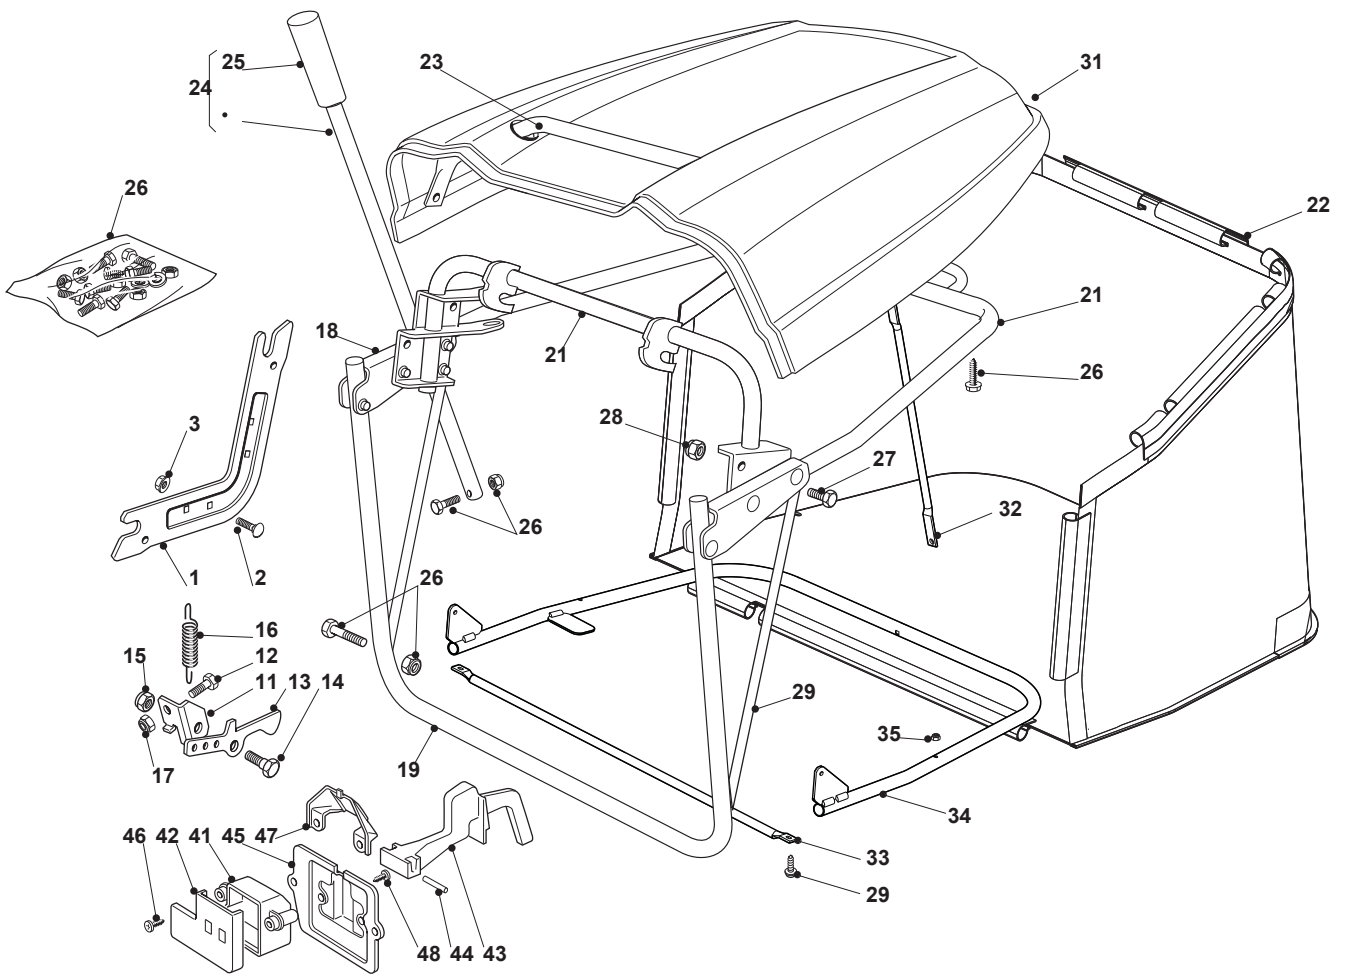

Fig.	Q.ty	Part No	Description	Notes
11	1	325755031/1	Bracket	
12	1	112789000/0	Screw	
13	1	325774315/1	Bracket	
14	1	125510080/1	Pin	
15	1	112292102/0	Nut	
16	1	122450432/0	Spring	
17	1	112154330/0	Nut	
18	1	382800109/0	Frame	
19	1	382800105/0	Frame Grasscatcher Frame	
20	2	325650117/0	Stiffening	
21	1	382800107/0	Front Frame Grasscatcher Upper Frame Ass.Y	
22	1	182105974/0	Grasscatcher	
23	1	382180120/0	Screw	
24	4	112729601/1	Screw	
25	2	112789210/0	Screw	
26	2	112540040/0	Washer	
31	1	382110273/1	Black Grass-Catcher Cover	
32	1	127394000/0	Handle	
33	2	112789020/0	Screw	
34	2	112523020/0	Washer	
35	2	112154330/0	Nut	
41	1	125600041/0	Grassc.Full Micro Protection Tcj-F	
42	1	125600042/0	Grasscatcher Micro Prot Cover	
43	1	125318124/0	Full Grassc. Microswtich Cover	
44	1	112400030/0	Pin	
45	1	325785272/0	Micro Protection	
46	1	112728510/0	Screw	
47	1	125600048/0	Micro Protection Cover	
48	2	112735110/0	Screw	