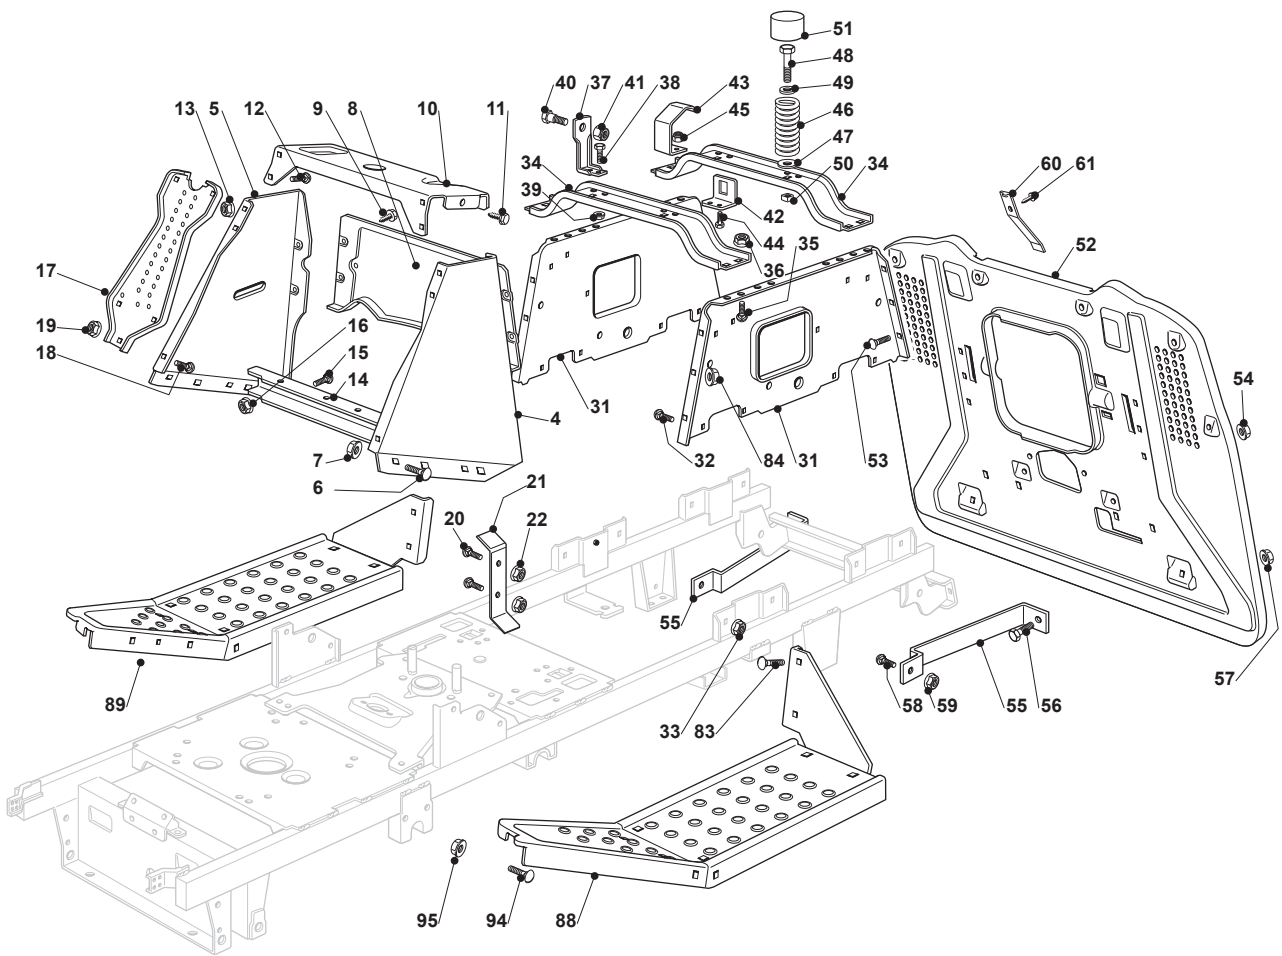

Collecting 92 cm Chassis

Issue 13 - 2017

Fig.	Q.ty	Part No	Description	Notes
84	4	112293201/0	Nut	
94	4	112815200/0	Screw	
95	4	112292102/0	Nut	
102	1	382510083/0	Left Footboard Support	
103	1	382510081/0	Right Footboard Support	
104	1	325110327/0	Left Footboard Cover	
105	1	325110326/0	Right Footboard Cover	

Fig.	Q.ty	Part No	Description	Notes
40	2	122524970/3	Pin	
4	1	325785245/0	Right Dashboard Support	
5	1	325785243/1	Left Dashboard Support	
6	4	112818690/0	Screw	
7	4	112293201/0	Nut	
8	1	382785151/2	Rear Dashboard Support	
9	4	112735110/0	Screw	
10	1	325785255/0	Central Dashboard Support	
11	2	112735110/0	Screw	
12	4	112815200/0	Screw	
13	4	112292102/0	Nut	
14	1	325785241/0	Support	
15	2	112815200/0	Screw	
16	2	112292102/0	Nut	
17	2	382785153/1	Front Dashboard Support	
18	2	112815200/0	Screw	
19	2	112292102/0	Nut	
20	2	112793102/0	Screw	
21	1	325785499/0	Support	
22	2	112293201/0	Nut	
31	2	325785249/0	Seat Support	
32	8	112815200/0	Screw	
33	8	112292102/0	Nut	
34	2	325785257/1	Seat Support	
35	8	112818690/0	Screw	
36	8	112293201/0	Nut	
37	2	325755039/0	Bracket	
38	4	112792611/0	Screw	
39	4	112293201/0	Nut	
41	2	112155010/0	Nut	
42	1	325755043/0	Bracket	
43	1	325430253/0	Spring	
44	2	112789000/0	Screw	
45	2	112154330/0	Nut	
46	2	125430257/1	Spring	
47	2	112523070/0	Washer	
48	2	112760515/0	Screw	
49	2	122671653/0	Washer	
50	2	112360425/0	Nut	
51	2	325122000/2	Cap	
52	1	382547041/1	Plate	
53	6	112792611/0	Screw	
54	6	112293201/0	Nut	
55	2	325650119/0	Plate Stiffening	
56	2	112792611/0	Screw	
57	2	112293201/0	Nut	
58	2	112792611/0	Screw	
59	2	112293201/0	Nut	
60	1	125430276/0	Spring	
61	1	112735110/0	Screw	
83	4	112792611/0	Screw	