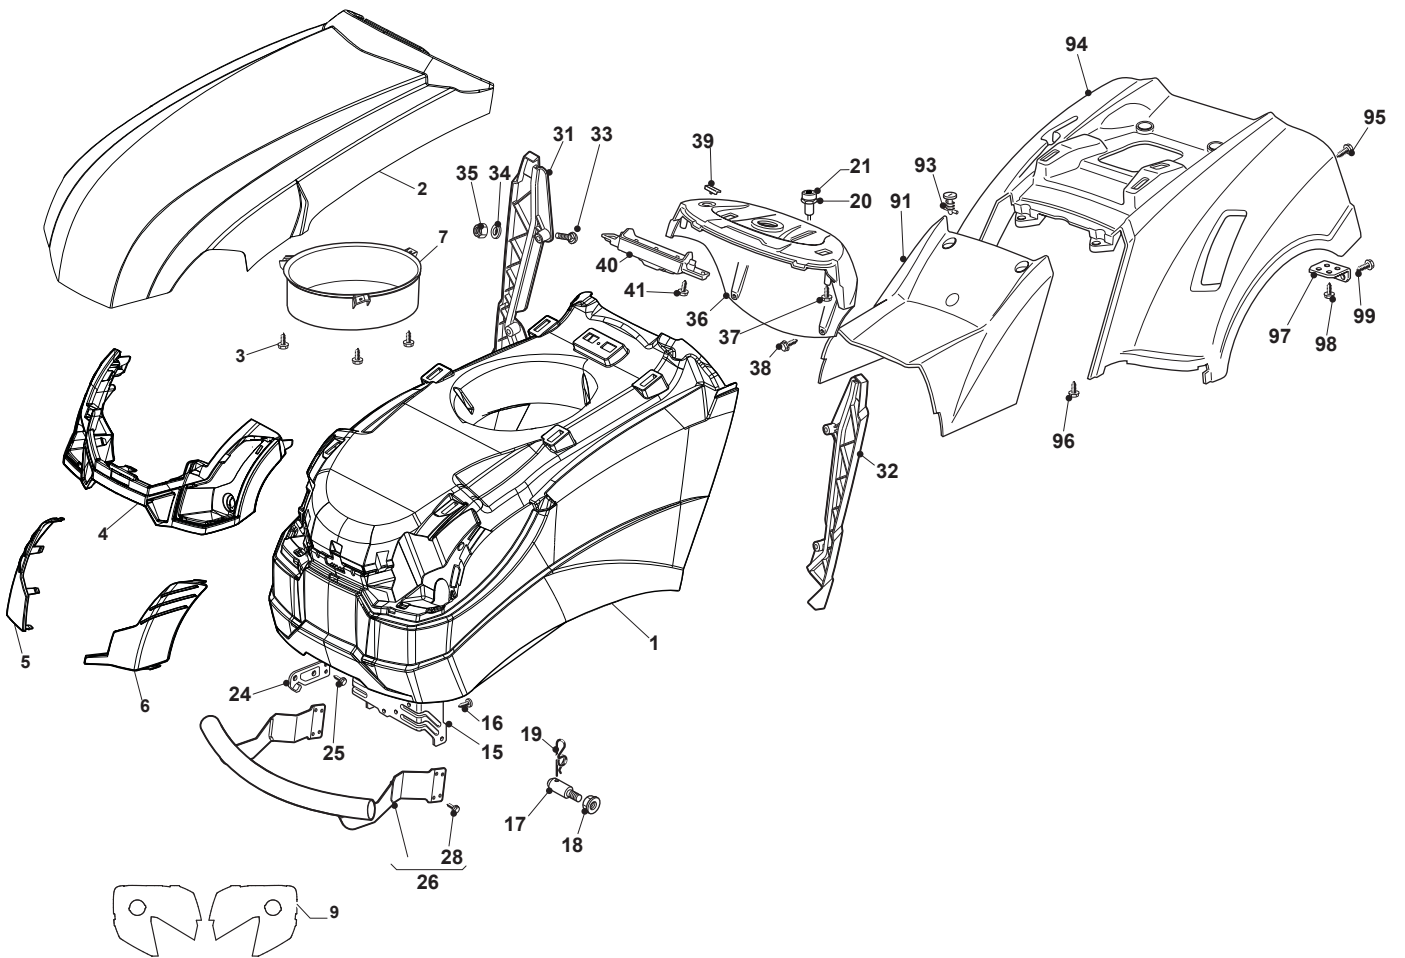

Collecting 92 cm Chassis

Issue 13 - 2017

Fig.	Q.ty	Part No	Description	Notes
84	4	112293201/0	Nut	
88	1	382510079/0	Left Footboard Support	
89	1	382510077/0	Right Footboard Support	
94	4	112815200/0	Screw	
95	4	112292102/0	Nut	