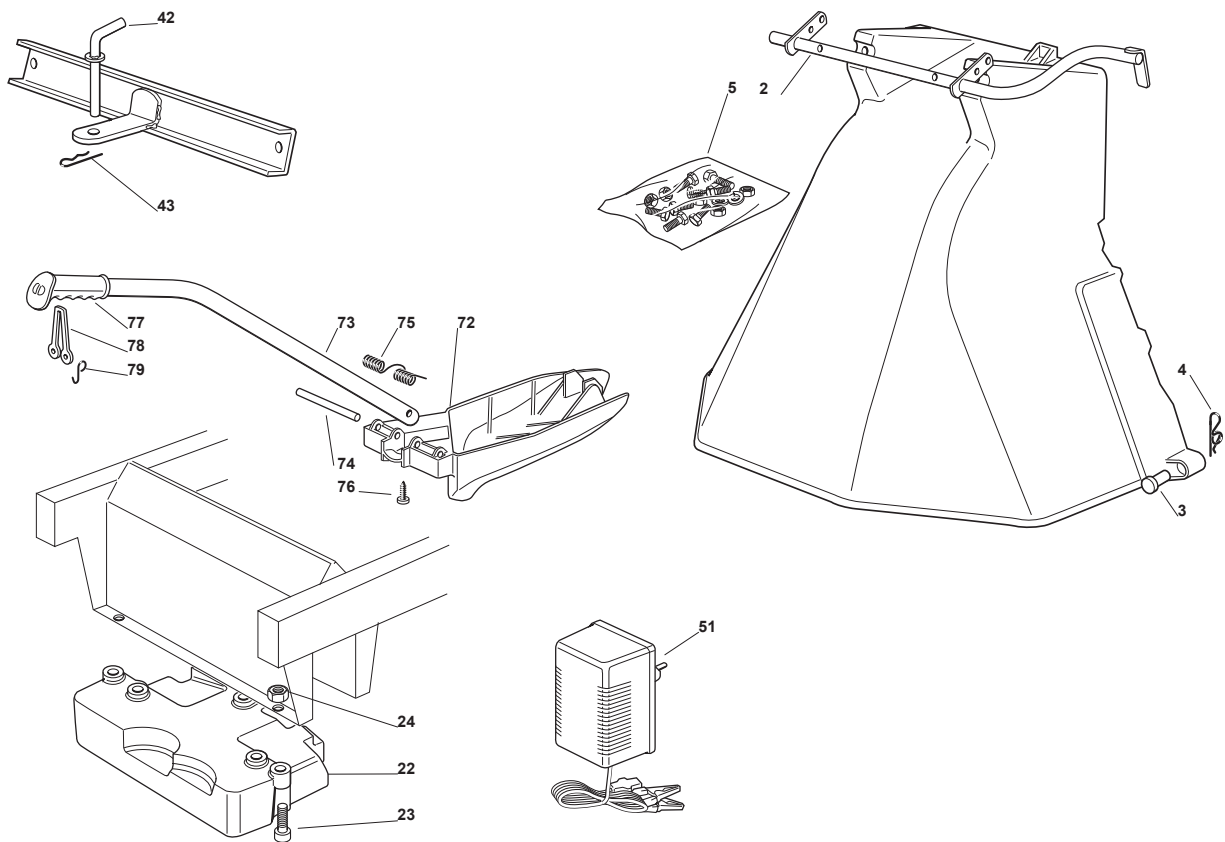

Fig.	Q.ty	Part No	Description	Notes
2	1	382869035/0	Stone Guard Tube	
3	2	125510022/1	Pin	
4	2	124487998/0	Cotter Pin	
5	1	382180062/0	Outfit, Screws	
22	1	125519997/1	Front Weight Tc	
23	3	112760520/0	Screw	
24	3	112155000/0	Nut	
42	1	125510021/1	Hitch Pin	
43	1	124487999/0	Spring Pin	
51	1	182180090/0	Battery Charger 12V 1A - CE Plug	CE Plug
51	1	182180091/0	Battery Charger 12V 1A - UK Plug	UK Plug
72	1	325140093/0	Deflector	
73	1	325394007/0	Handle	
74	1	125510077/0	Pin	
75	1	125430245/0	Spring	
76	1	112735410/0	Screw	
77	1	325280000/1	Handgrip	
78	1	125840011/1	Tie Rod	
79	2	125253004/0	Mulch.Kit Fixing Hook	