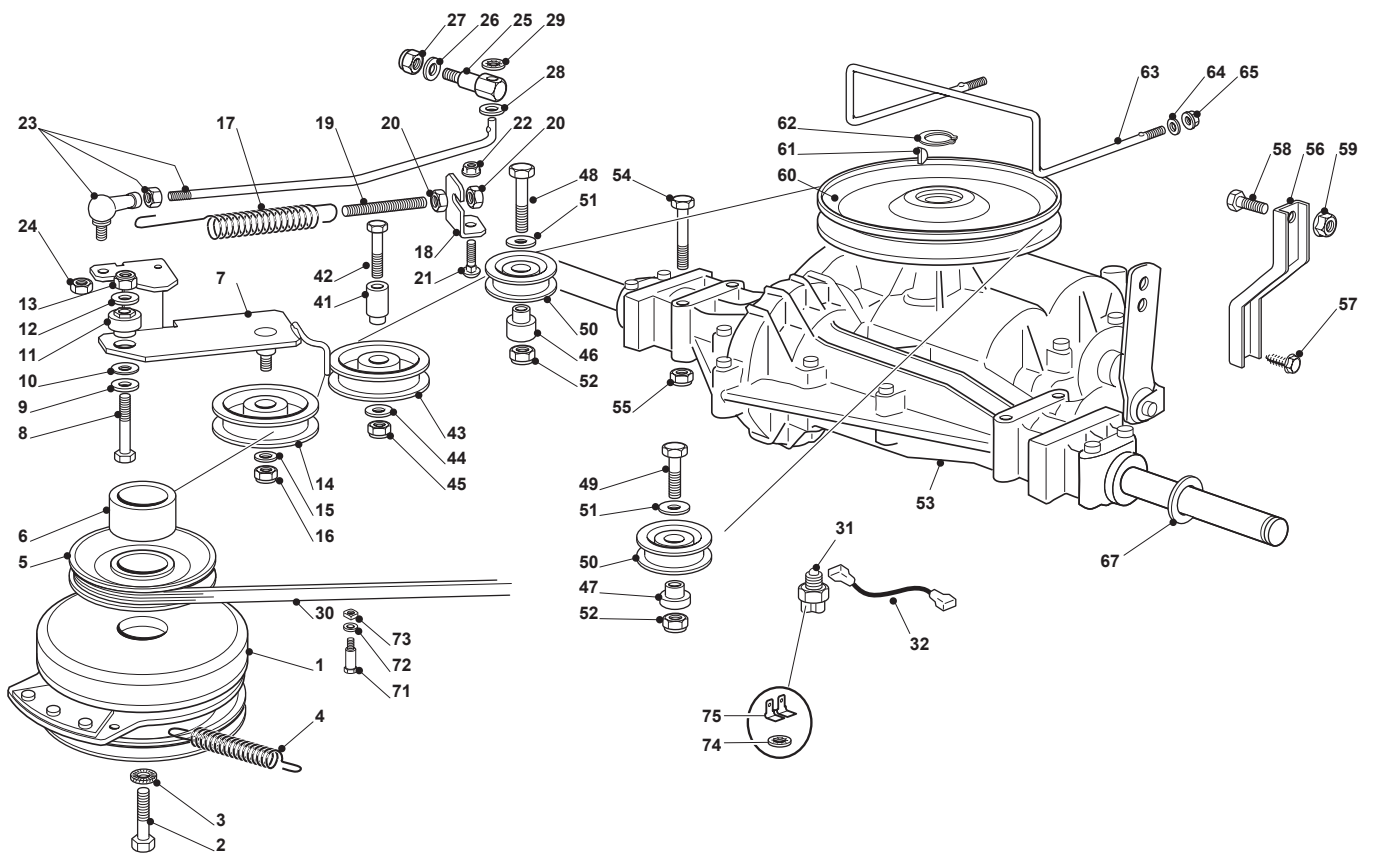

Fig.	Q.ty	Part No	Description	Notes
1	2	118375051/1	Fair Led	
2	1	325869057/0	Connecting Tube	
3	1	125598050/0	Oil Discharge Extension	
4	1	118401001/1	Oil Seal	
5	1	118737849/0	Plug	
6	1	118738256/0	Left Exhaust Connection	
7	1	118738257/0	Right Exhaust Connection	
8	3	112360425/0	Nut	
9	3	112793102/0	Screw	
10	2	112540260/0	Grower	
11	1	182750003/0	Muffler Assy	
12	2	112280100/0	Nut	
13	1	382598065/0	Muffler Protection	
14	2	112792611/0	Screw	
15	2	112583500/0	Grower	
16	4	112540070/0	Washer	
17	4	112735821/0	Screw	
18	1	112792611/0	Screw	
19	1	112521350/0	Washer	
20	1	125430252/0	Spring	
21	3	112540260/0	Grower	
22	3	112793102/0	Screw	
23	1	125090001/2	Choke Control	
24	1	182000201/2	Accelerator	
25	2	125943012/0	Screw	
26	1	325592000/0	Knob	
27	1	112726388/0	Screw	
28	1	112290800/0	Nut	