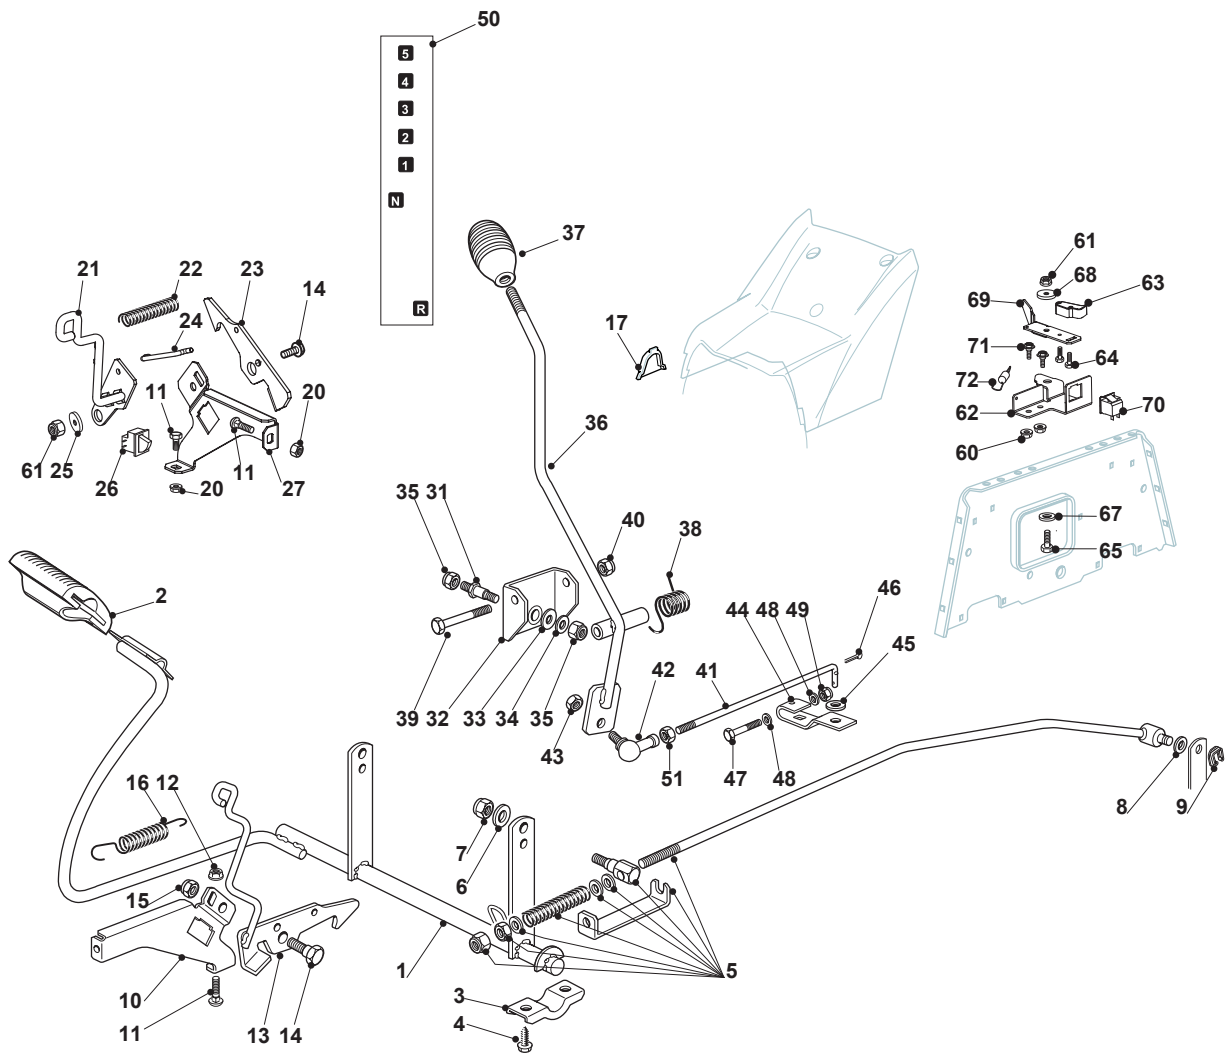

Fig.	Q.ty	Part No	Description	Notes
1	1	325038004/0	Bushing	
2	1	125520014/0	Steering Column	
3	1	127570050/0	Pinion	
4	1	112622650/0	Dowel Pin	
5	1	325743000/0	Joint	
6	1	112521370/0	Washer	
7	1	112436030/0	Plate	
8	1	325785213/1	Support	
9	2	112729601/1	Screw	
10	1	112691800/0	Screw	
11	1	112583500/0	Grower	
12	1	112379511/0	Grease Dispenser	
13	2	325040624/0	Bushing	
14	1	112523060/0	Washer	not used on STIGA steering wheel
16	1	125510092/0	Pin	
17	1	125670019/0	Washer	
18	1	325735513/0	Steering Sector	
19	1	112523080/0	Washer	
20	1	112155020/0	Nut	
21	1	325318205/0	Lever	
22	1	112523080/0	Washer	
23	1	112794985/0	Screw	
24	1	325743000/0	Joint	
25	1	325785213/1	Support	
26	2	112791213/1	Screw	
27	2	112521330/0	Washer	
28	2	112154510/0	Nut	
29	1	382000539/1	Steering Rod	
30	2	112523070/0	Washer	
31	2	112155010/0	Nut	
41	1	382034024/1	Equalizer With Bush And Lubricator	
42	4	125034002/1	Bushing	
43	2	112379511/0	Grease Dispenser	
44	1	125160016/1	Spacer	
45	1	112692695/0	Screw	
46	2	112523100/0	Washer	
47	1	112587100/0	Grower	
48	1	112295300/0	Nut	
49	1	382230363/0	Right Stub Axle	
50	1	382230365/0	Left Stub Axle	
51	2	112001000/0	Benzing Ring	
52	1	325743000/0	Joint	
53	1	325785213/1	Support	
54	2	112791213/1	Screw	
55	2	112521330/0	Washer	
56	2	112154510/0	Nut	
57	1	125840023/0	Tie Rod	
58	2	122746609/0	Joint	
59	2	112156602/0	Nut	
60	2	112295200/0	Nut	

Fig.	Q.ty	Part No	Description	Notes
63	1	325060034/1	Cam	
64	2	112735404/0	Screw	
65	1	122529662/0	Fulcrum Pin	
67	1	112521371/0	Washer	
68	1	322672152/0	Antifriction Washer	
69	1	325785469/0	Support	
70	1	119410614/0	Microswitch	
71	2	112800815/0	Screw	
72	1	125430213/0	Spring	