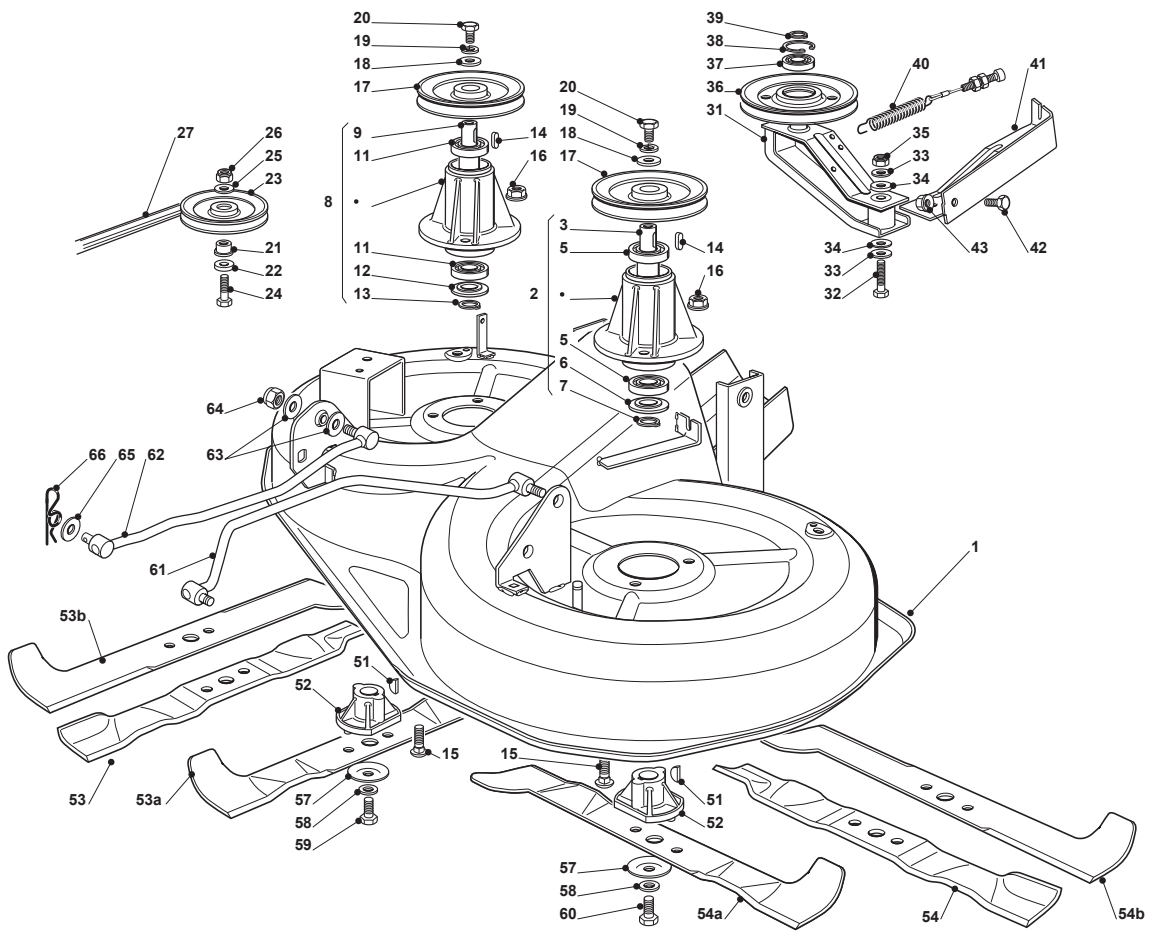

Fig.	Q.ty	Part No	Description	Notes
1	1	325060121/1	Right Belt Protection Carter	
2	1	325060122/0	Left Belt Protection Carter	
3	6	112735120/0	Screw	
4	4	112728535/0	Screw	
5	1	325774381/0	Bracket	
6	1	325774383/0	Bracket	
7	1	325033066/0	Water Hose Connection	
8	1	112000970/0	Ring (Benzing)	
9	2	325033065/0	Water Hose Connection	
10	2	112500030/0	Rivet	
11	1	325869069/0	Washing Tube	
12	1	325869068/0	Washing Tube	
13	6	325160039/0	Spacer	
21	1	325060127/0	Belt Protection	
22	2	112791400/0	Screw	
23	2	112154510/0	Nut	
24	2	325160039/0	Spacer	
32	1	382108008/0	Conveyor	
33	2	325774373/0	Clamp	

Collecting 92 cm Cutting Plate

Issue 13 - 2017

Fig.	Q.ty	Part No	Description	Notes
59	1	112735695/1	Screw	
60	1	112735694/0	Screw	
61	1	382000535/0LC	Equalizer Rod	
62	1	382000533/0	Equalizer Rod	
63	4	325670008/1	Washer	
64	2	112156602/0	Nut	
65	2	325670008/1	Washer	
66	2	124487998/0	Cotter Pin	