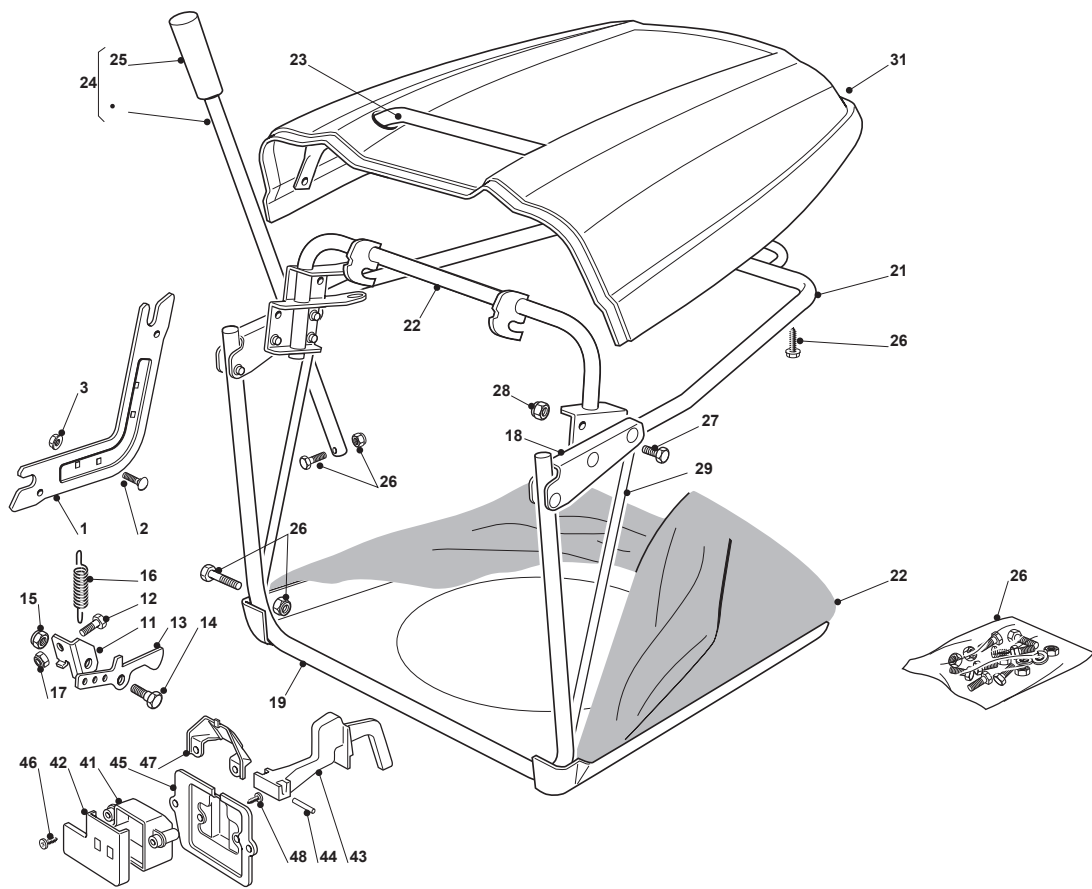

Collecting 92 cm Cutting Plate

Issue 13 - 2017

Fig.	Q.ty	Part No	Description	Notes
59	1	112735695/1	Screw	
60	1	112735694/0	Screw	
61	1	382000535/0LC	Equalizer Rod	
62	1	382000533/0	Equalizer Rod	
63	4	325670008/1	Washer	
64	2	112156602/0	Nut	
65	2	325670008/1	Washer	
66	2	124487998/0	Cotter Pin	