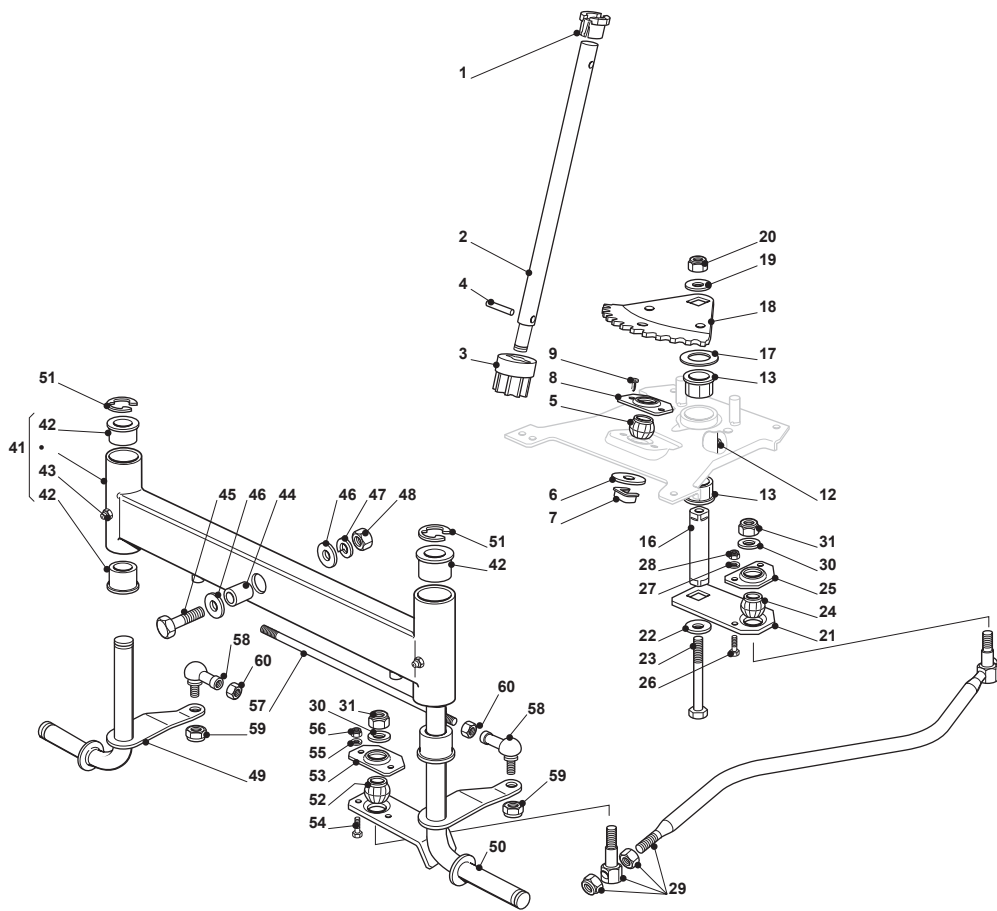

Fig.	Q.ty	Part No	Description	Notes
1	1	325076935/0	Lower Engine Hood	
2	1	325076919/0	Upper Engine Hood Red	
3	3	112735110/0	Screw	
4	1	325076920/0	Front Cover	
5	1	325410905/0	Headlight Grill, Right	
6	1	325410906/0	Headlight Grill, Left	
7	1	325108055/0	Conveyor	Short Conveyor
7	1	325108074/0	Conveyor	Long Conveyor
9	1	114366315/0	Light Label	
15	1	325774301/2	Engine Hood Support	
16	5	112735404/0	Screw	
17	2	125510079/1	Pin	
18	2	112293201/0	Nut	
19	2	124487998/0	Cotter Pin	
20	1	325256250/0	Screwed Ring	
21	1	325605003/0	Button	
24	2	325547159/1	Plate	
25	4	112731580/0	Screw	
26	1	382869040/0	Muffler Protection	
28	4	112734995/0	Screw	
31	1	325599012/0	Dashboard, Right Profile	
32	1	325599013/0	Left Dashboard Support	
33	4	112815210/0	Screw	
34	4	112521330/0	Washer	
35	4	112154510/0	Nut	
36	1	325120245/0	Dashboard, Black	Black
36	1	325120240/0	Dashboard	Red
37	2	112728440/0	Screw	
38	2	112735402/0	Screw	
39	2	125260000/0	Grommet	
40	1	325600074/0	Card Protection	
41	2	112735402/0	Screw	
91	1	325110363/0	Cover, Red	Light Red
91	1	325110486/0	Cover, Red	Dark Red
93	2	125580020/2	Stake	
94	1	325110322/0	Red Wheels Cover	Light Red
94	1	325110485/0	Red Wheels Cover	Dark Red
95	4	112735402/0	Screw	
96	2	112735402/0	Screw	
97	2	325755041/0	Bracket	
98	4	112728686/0	Screw	
99	2	112735110/0	Screw	

Fig.	Q.ty	Part No	Description	Notes
63	1	325060034/1	Cam	
64	2	112735404/0	Screw	
65	1	122529662/0	Fulcrum Pin	
67	1	112521371/0	Washer	
68	1	322672152/0	Antifriction Washer	
69	1	325785469/0	Support	
70	1	119410614/0	Microswitch	
71	2	112800815/0	Screw	
72	1	125430213/0	Spring	