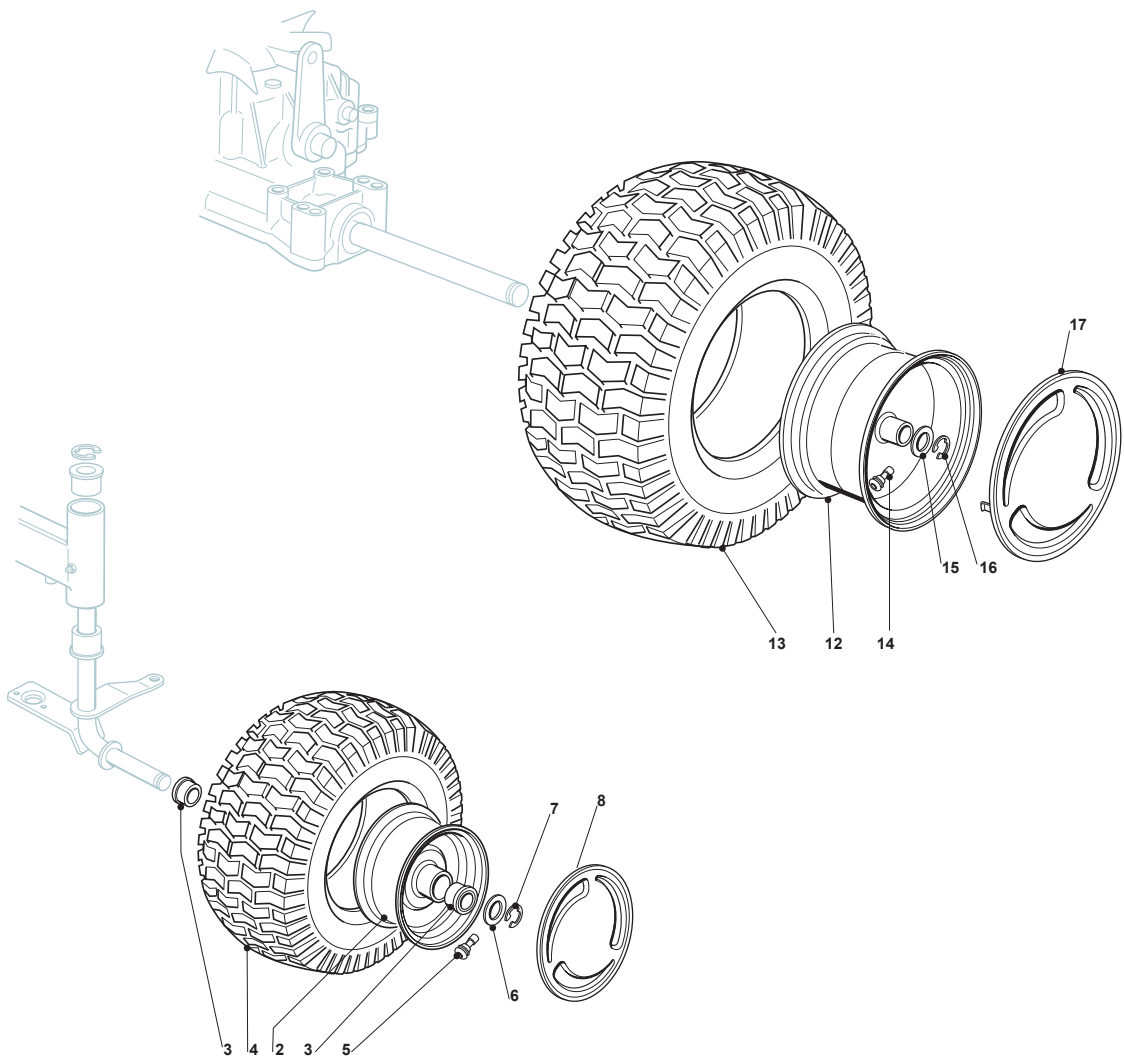

Fig.	Q.ty	Part No	Description	Notes
2	2	182000598/0	Rimm	
3	4	125122200/2	Bearing	
4	2	125590014/0	Tyre	13X5.00-6 PR2 TL P332A
4	2	125590020/0	Tyre	15X6.00-6 PR2 TL P519
4	2	125590019/0	Tyre	15X6.00-6 PR2 TL P512
4	2	125590018/0	Tyre	13X5.00-6 PR2 TL P512
5	2	125950000/0	Valve	
6	2	125670005/2	Washer	
7	2	112001000/0	Benzing Ring	
8	2	382110252/0	Front Wheel Cover	
12	2	182000599/0	Rimm	
13	2	125590015/0	Tyre	18X8.50-8 WANDA
13	2	125590021/0	Tyre	18X8.50-8 PR2 TL P512 WANDA
14	2	125950000/0	Valve	
15	2	125670005/2	Washer	
16	2	112001010/0	Benzing Ring	
17	2	382110253/0	Wheel Cover