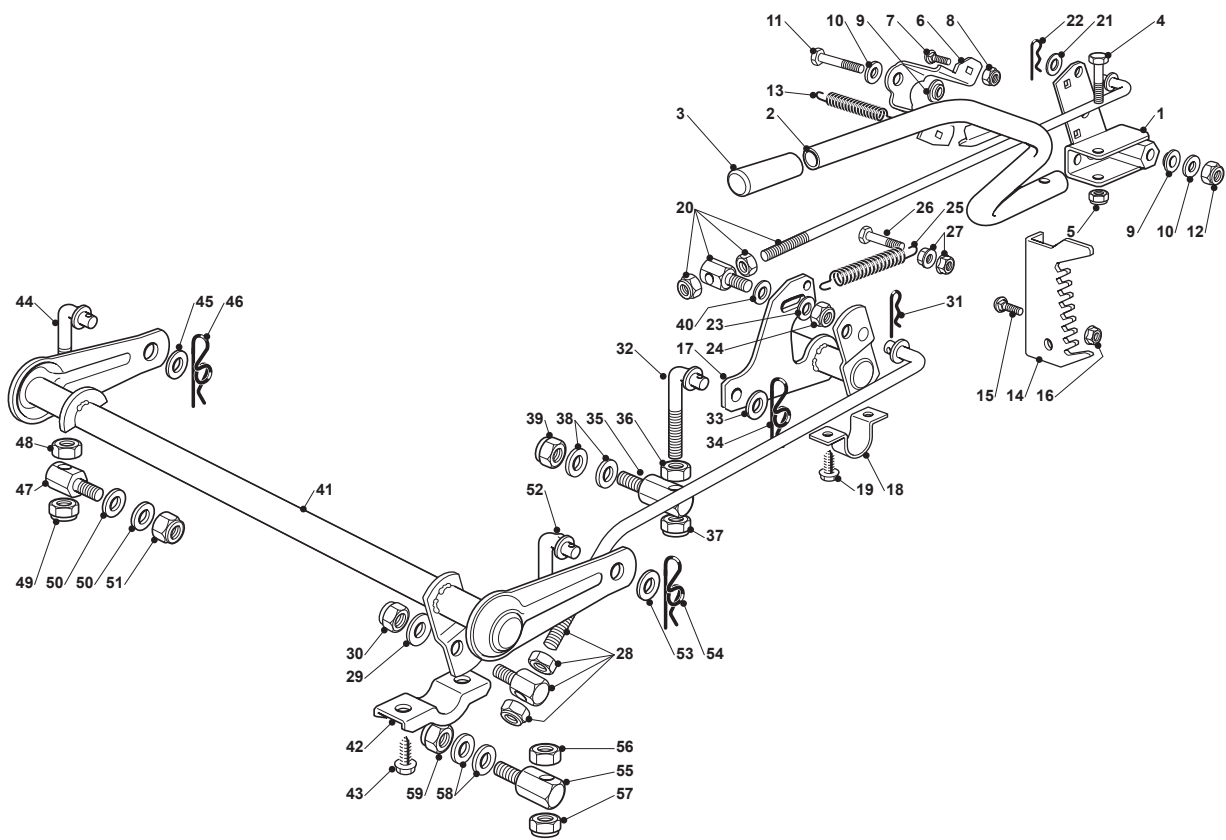

Fig.	Q.ty	Part No	Description	Notes
60	1	182601509/0	Pulley	
61	1	112139430/0	Key	
62	1	112608950/0	Seeger	
63	1	125270321/0	Belt Guide	
64	2	112523040/0	Washer	
65	2	112292102/0	Nut	
67	24	112521410/0	Washer	
71	2	125580030/0	Belt Guide Peg	
72	2	112523060/0	Washer	
73	2	112360425/0	Nut	
74	2	112540221/0	Washer	
75	2	133800001/0	Faston Terminal	No longer provided with the transmission

Fig.	Q.ty	Part No	Description	Notes
1	1	382774249/0	Clamp	
2	1	382318219/1	Lever	
3	1	125394508/0	Knob	
4	1	112674700/0	Screw	
5	1	112154510/0	Nut	
6	1	325650113/0	Plate	
7	2	112818690/0	Screw	
8	2	112155000/0	Nut	
9	2	122041980/0	Bushing	
10	2	112523060/0	Washer	
11	1	112691600/0	Screw	
12	1	112155000/0	Nut	
13	1	125430259/0	Spring	
14	1	325735511/0	Sector	
15	2	112818690/0	Screw	
16	2	112293201/0	Nut	
17	1	382000387/0	Axle	
18	2	325547041/1	Plate	
19	4	112731580/0	Screw	
20	1	382000618/0	Rod	
21	1	325670011/0	Antifriction Washer	
22	1	124487997/0	Cotter Pin	
23	1	112523040/0	Washer	
24	1	112154210/0	Nut	
25	1	122446402/0	Spring	
26	1	112792410/0	Screw	
27	2	112292102/0	Nut	
28	1	382000537/0	Connecting Rod	
29	2	325670008/1	Washer	
30	1	112156602/0	Nut	
31	1	124487998/0	Cotter Pin	
32	1	125840025/0	Tie Rod	
33	1	325670008/1	Washer	
34	1	124487998/0	Cotter Pin	
35	1	125510090/0	Pin	
36	1	112295200/0	Nut	
37	1	112156602/0	Nut	
38	2	325670008/1	Washer	
39	1	112156602/0	Nut	
40	2	112521360/0	Washer	
41	1	382000385/0	Axle	
42	2	327546015/2	Plate	
43	4	112731350/0	Screw	
44	1	125840024/0	Tie Rod	
45	1	325670008/1	Washer	
46	1	124487998/0	Cotter Pin	
47	1	382640807/1	Tie Rod Assy	
48	1	112295200/0	Nut	
49	1	112156602/0	Nut	
50	2	325670008/1	Washer	
51	1	112156602/0	Nut	