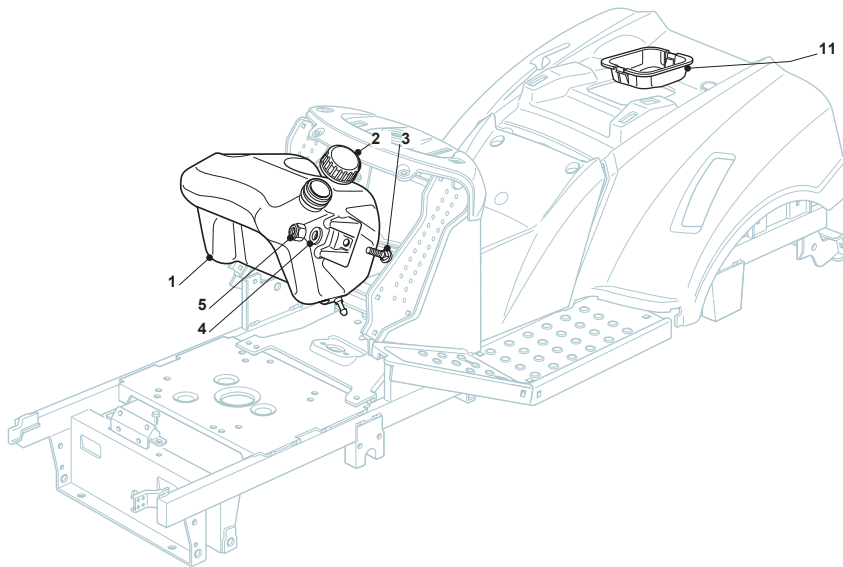

Collecting 92 cm Tank 5,5 Lt

Issue 13 - 2017

Fig.	Q.ty	Part No	Description	Notes
1	1	325735128/0	Tank	
2	1	125795000/1	Fuel Cap	
3	2	112815210/0	Screw	
4	2	325160039/0	Spacer	
5	2	112154510/0	Nut	
11	1	325207176/0	Basin