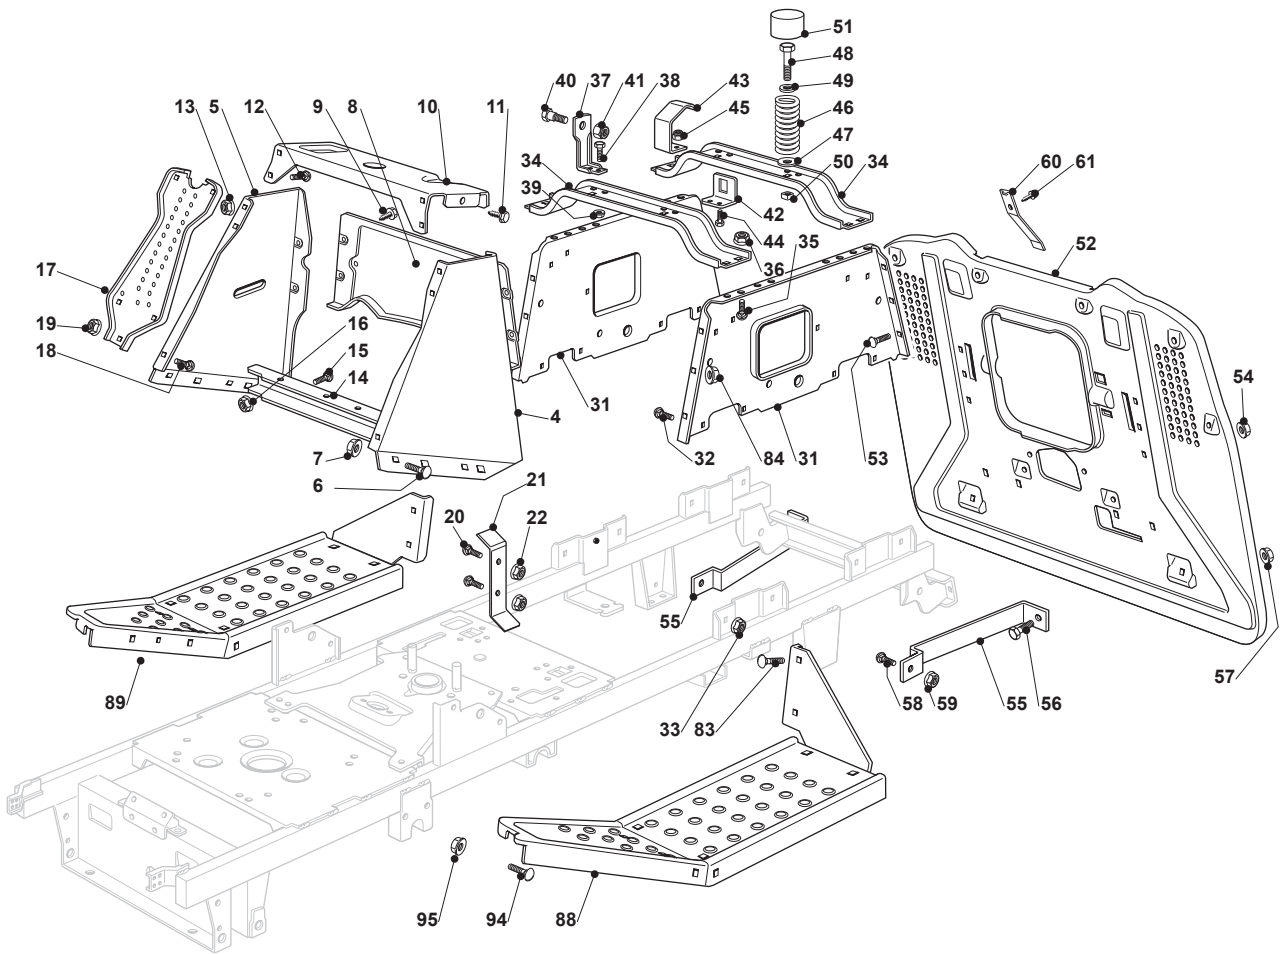

Collecting 92 cm Chassis

Issue 13 - 2017

Fig.	Q.ty	Part No	Description	Notes
84	4	112293201/0	Nut	
94	4	112815200/0	Screw	
95	4	112292102/0	Nut	
102	1	382510083/0	Left Footboard Support	
103	1	382510081/0	Right Footboard Support	
104	1	325110327/0	Left Footboard Cover	
105	1	325110326/0	Right Footboard Cover	

Fig.	Q.ty	Part No	Description	Notes
40	2	122524970/3	Pin	
4	1	325785245/0	Right Dashboard Support	
5	1	325785243/1	Left Dashboard Support	
6	4	112818690/0	Screw	
7	4	112293201/0	Nut	
8	1	382785151/2	Rear Dashboard Support	
9	4	112735110/0	Screw	
10	1	325785255/0	Central Dashboard Support	
11	2	112735110/0	Screw	
12	4	112815200/0	Screw	
13	4	112292102/0	Nut	
14	1	325785241/0	Support	
15	2	112815200/0	Screw	
16	2	112292102/0	Nut	
17	2	382785153/1	Front Dashboard Support	
18	2	112815200/0	Screw	
19	2	112292102/0	Nut	
20	2	112793102/0	Screw	
21	1	325785499/0	Support	
22	2	112293201/0	Nut	
31	2	325785249/0	Seat Support	
32	8	112815200/0	Screw	
33	8	112292102/0	Nut	
34	2	325785257/1	Seat Support	
35	8	112818690/0	Screw	
36	8	112293201/0	Nut	
37	2	325755039/0	Bracket	
38	4	112792611/0	Screw	
39	4	112293201/0	Nut	
41	2	112155010/0	Nut	
42	1	325755043/0	Bracket	
43	1	325430253/0	Spring	
44	2	112789000/0	Screw	
45	2	112154330/0	Nut	
46	2	125430257/1	Spring	
47	2	112523070/0	Washer	
48	2	112760515/0	Screw	
49	2	122671653/0	Washer	
50	2	112360425/0	Nut	
51	2	325122000/2	Cap	
52	1	382547041/1	Plate	
53	6	112792611/0	Screw	
54	6	112293201/0	Nut	
55	2	325650119/0	Plate Stiffening	
56	2	112792611/0	Screw	
57	2	112293201/0	Nut	
58	2	112792611/0	Screw	
59	2	112293201/0	Nut	
60	1	125430276/0	Spring	
61	1	112735110/0	Screw	
83	4	112792611/0	Screw	