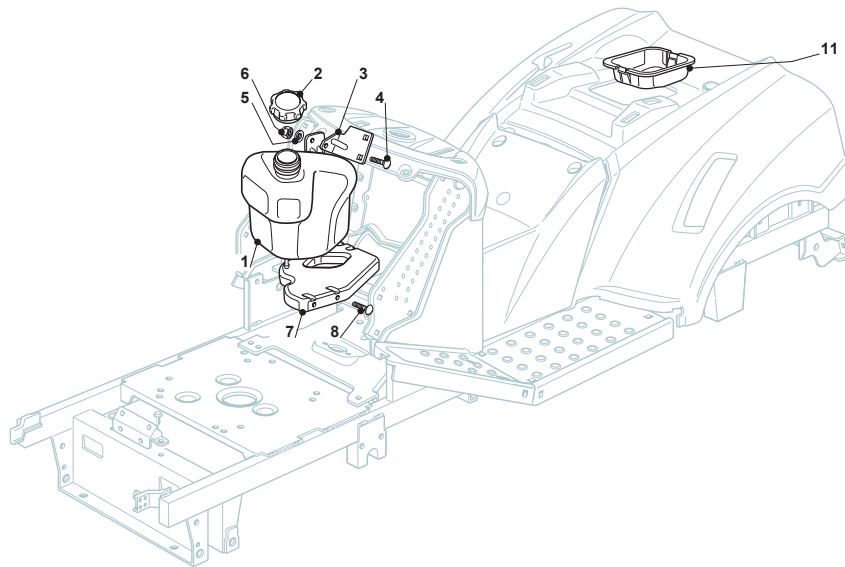

Collecting 92 cm Tank 4,5 Lt

Issue 13 - 2017

Fig.	Q.ty	Part No	Description	Notes
1	1	325735124/0	Fuel Tank	
2	1	125795001/1	Cap	
3	1	325785291/0	Support	
4	1	112789195/0	Screw	
5	1	112581500/0	Grower	
6	1	112437503/0	Plate	
7	1	325785289/0	Support	
8	4	112735403/0	Screw	
11	1	325207176/0	Basin