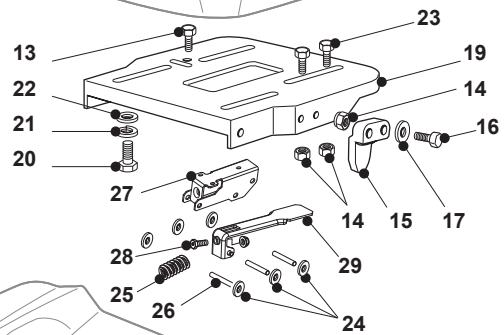

Fig.	Q.ty	Part No	Description	Notes
1	1	125961217/1	Coated Steering Wheel Black	Black
1	1	125961209/0	Steering Wheel	
1	1	125961212/0	Steering Wheel	Grey
2	1	325580500/0	Cap	
2	1	325580501/0	Cap	Square
2	1	325580505/0	Cap	Round
3	1	325961222/1	Steering Wheel	
4	1	325580508/0	Steering Plate Cover	
5	1	112620250/0	Pin	
6	1	125722470/0	Seat	
7	1	125722463/0	Seat	
8	1	125722453/1	Seat	
9	1	125722471/0	Seat	
10	1	125722456/0	Seat	
11	1	125722478/1	Seat	
12	1	125430285/0	Spring	
13	1	112789000/0	Screw	
14	1	112154330/0	Nut	
15	1	327063021/1	Cam	
16	2	112789100/0	Screw	
17	2	112523020/0	Washer	
18	2	112154330/0	Nut	
19	1	325547033/2	Seat Plate	
20	4	112793101/0	Screw	
21	4	112583500/0	Grower	
22	4	112523060/0	Washer	
23	2	112789000/0	Screw	
24	6	112604896/0	Crown Fastener	
25	1	125430285/0	Spring	
26	3	122517866/0	Pin	
27	1	325774575/0	Fulcrum Clamp	
28	1	112735661/0	Screw	
29	1	325318327/0	Lever	