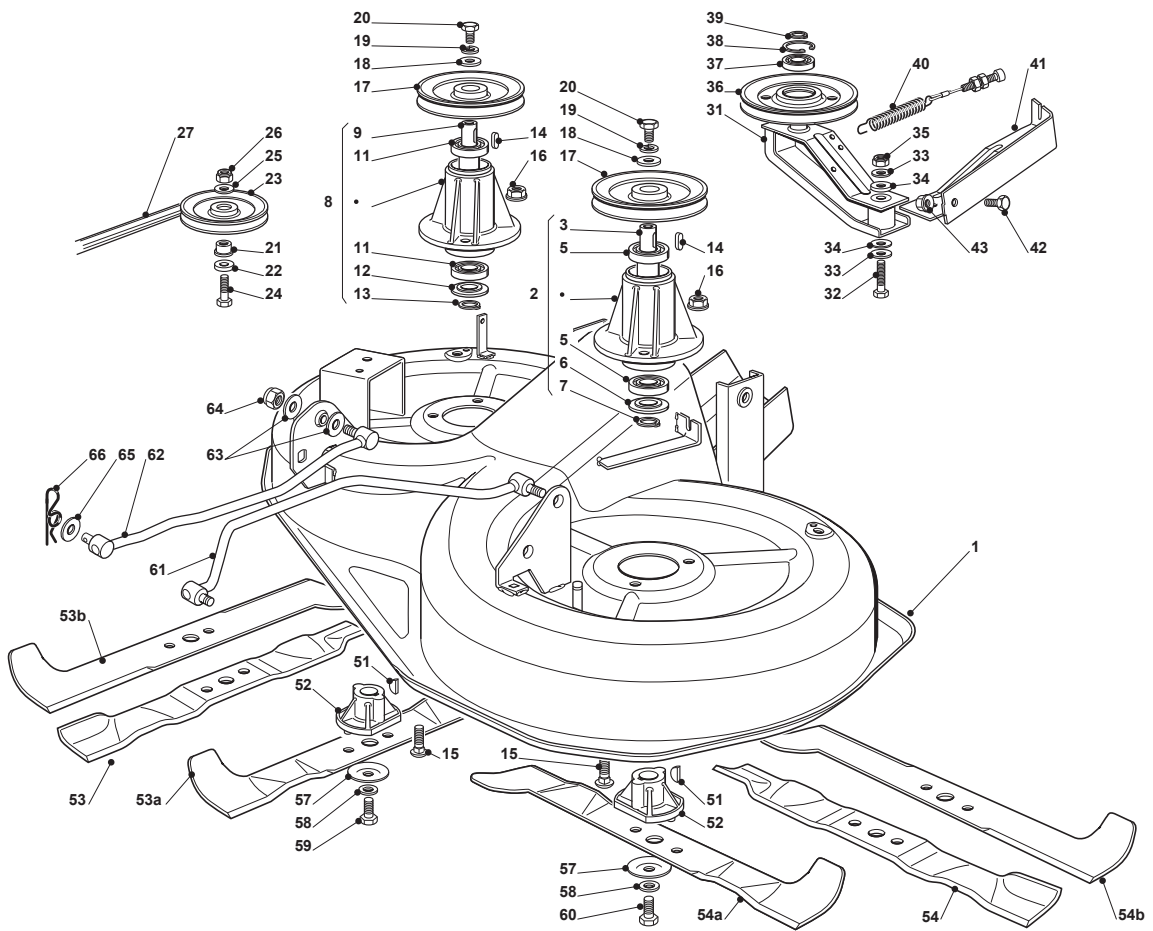

Fig.	Q.ty	Part No	Description	Notes
1	1	325060121/1	Right Belt Protection Carter	
2	1	325060122/0	Left Belt Protection Carter	
3	6	112735120/0	Screw	
4	4	112728535/0	Screw	
5	1	325774381/0	Bracket	
6	1	325774383/0	Bracket	
7	1	325033066/0	Water Hose Connection	
8	1	112000970/0	Ring (Benzing)	
9	2	325033065/0	Water Hose Connection	
10	2	112500030/0	Rivet	
11	1	325869069/0	Washing Tube	
12	1	325869068/0	Washing Tube	
13	6	325160039/0	Spacer	
21	1	325060127/0	Belt Protection	
22	2	112791400/0	Screw	
23	2	112154510/0	Nut	
24	2	325160039/0	Spacer	
32	1	382108008/0	Conveyor	
33	2	325774373/0	Clamp	

Collecting 92 cm Cutting Plate

Issue 13 - 2017

Fig.	Q.ty	Part No	Description	Notes
59	1	112735695/1	Screw	
60	1	112735694/0	Screw	
61	1	382000535/0LC	Equalizer Rod	
62	1	382000533/0	Equalizer Rod	
63	4	325670008/1	Washer	
64	2	112156602/0	Nut	
65	2	325670008/1	Washer	
66	2	124487998/0	Cotter Pin	