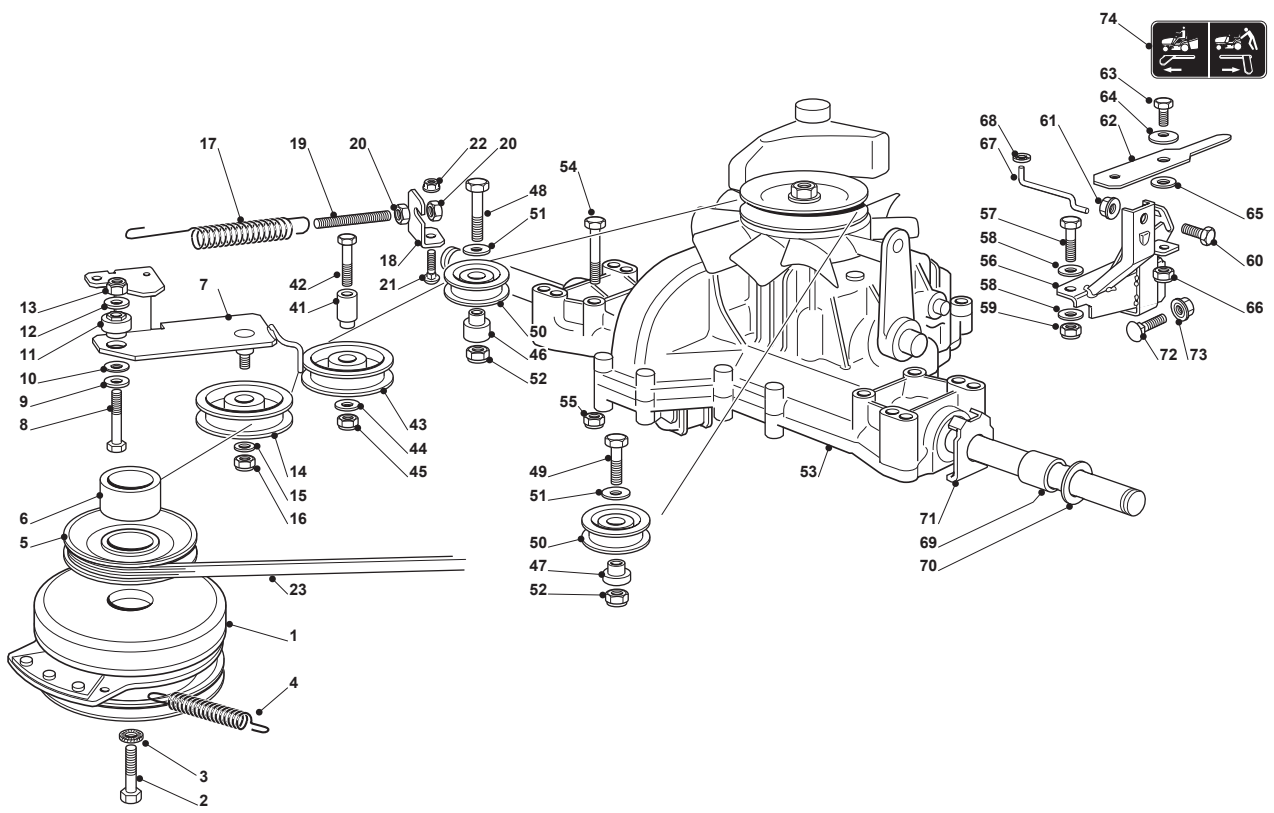

Fig.	Q.ty	Part No	Description	Notes
1	2	118375051/1	Fair Led	
2	1	325869057/0	Connecting Tube	
3	1	125598050/0	Oil Discharge Extension	
4	1	118401001/1	Oil Seal	
5	1	118737849/0	Plug	
6	1	118738256/0	Left Exhaust Connection	
7	1	118738257/0	Right Exhaust Connection	
8	3	112360425/0	Nut	
9	3	112793102/0	Screw	
10	2	112540260/0	Grower	
11	1	182750014/0	Muffler	
12	2	112280100/0	Nut	
13	1	382598065/0	Muffler Protection	
14	2	112792611/0	Screw	
15	2	112583500/0	Grower	
16	4	112540070/0	Washer	
17	4	112735821/0	Screw	
18	1	112792611/0	Screw	
19	1	112521350/0	Washer	
20	1	125430252/0	Spring	
21	3	112540260/0	Grower	
22	3	112793102/0	Screw	
23	1	125090001/2	Choke Control	
24	1	182000201/2	Accelerator	
25	2	125943012/0	Screw	
26	1	325592000/0	Knob	
27	1	112726388/0	Screw	
28	1	112290800/0	Nut	

Fig.	Q.ty	Part No	Description	Notes
1	2	118375051/1	Fair Led	
2	1	325869057/0	Connecting Tube	
3	1	125598050/0	Oil Discharge Extension	
4	1	118401001/1	Oil Seal	
5	1	118737849/0	Plug	
6	1	118738256/0	Left Exhaust Connection	
7	1	118738257/0	Right Exhaust Connection	
8	3	112360425/0	Nut	
9	3	112793102/0	Screw	
10	2	112540260/0	Grower	
11	1	182750003/0	Muffler Assy	
12	2	112280100/0	Nut	
13	1	382598065/0	Muffler Protection	
14	2	112792611/0	Screw	
15	2	112583500/0	Grower	
16	4	112540070/0	Washer	
17	4	112735821/0	Screw	
18	1	112792611/0	Screw	
19	1	112521350/0	Washer	
20	1	125430252/0	Spring	
21	3	112540260/0	Grower	
22	3	112793102/0	Screw	
23	1	125090001/2	Choke Control	
24	1	182000201/2	Accelerator	
25	2	125943012/0	Screw	
26	1	325592000/0	Knob	
27	1	112726388/0	Screw	
28	1	112290800/0	Nut	