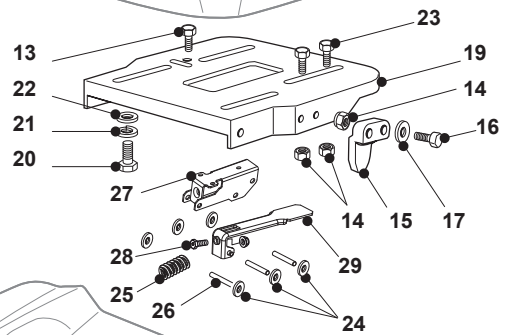

Fig.	Q.ty	Part No	Description	Notes
1	1	125961217/1	Coated Steering Wheel Black	Black
1	1	125961209/0	Steering Wheel	
1	1	125961212/0	Steering Wheel	Grey
2	1	325580500/0	Cap	
2	1	325580501/0	Cap	Square
2	1	325580505/0	Cap	Round
3	1	325961222/1	Steering Wheel	
4	1	325580508/0	Steering Plate Cover	
5	1	112620250/0	Pin	
6	1	125722470/0	Seat	
7	1	125722463/0	Seat	
8	1	125722453/1	Seat	
9	1	125722471/0	Seat	
10	1	125722456/0	Seat	
11	1	125722478/1	Seat	
12	1	125430285/0	Spring	
13	1	112789000/0	Screw	
14	1	112154330/0	Nut	
15	1	327063021/1	Cam	
16	2	112789100/0	Screw	
17	2	112523020/0	Washer	
18	2	112154330/0	Nut	
19	1	325547033/2	Seat Plate	
20	4	112793101/0	Screw	
21	4	112583500/0	Grower	
22	4	112523060/0	Washer	
23	2	112789000/0	Screw	
24	6	112604896/0	Crown Fastener	
25	1	125430285/0	Spring	
26	3	122517866/0	Pin	
27	1	325774575/0	Fulcrum Clamp	
28	1	112735661/0	Screw	
29	1	325318327/0	Lever	