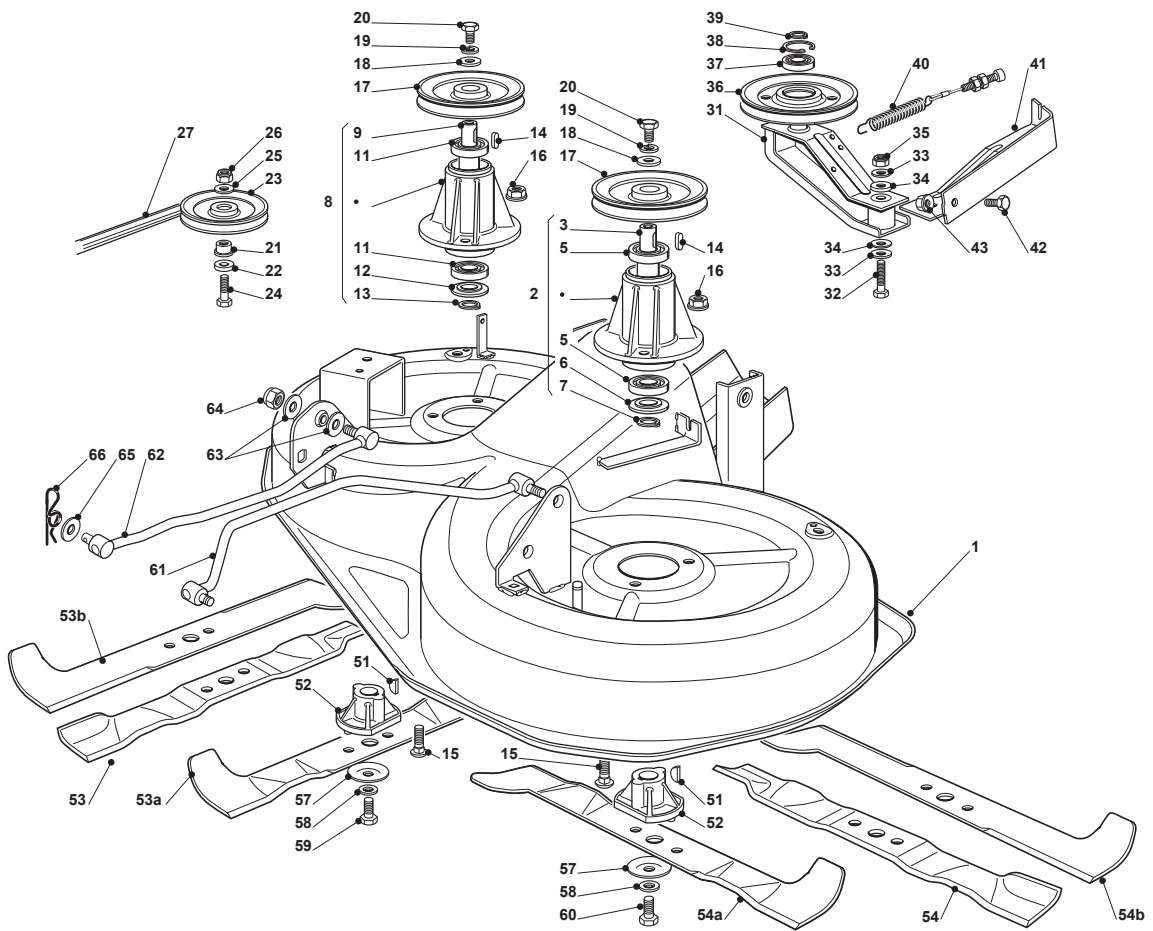

Fig.	Q.ty	Part No	Description	Notes
1	1	325060121/1	Right Belt Protection Carter	
2	1	325060122/0	Left Belt Protection Carter	
3	6	112735120/0	Screw	
4	4	112728535/0	Screw	
5	1	325774381/0	Bracket	
6	1	325774383/0	Bracket	
7	1	325033066/0	Water Hose Connection	
8	1	112000970/0	Ring (Benzing)	
9	2	325033065/0	Water Hose Connection	
10	2	112500030/0	Rivet	
11	1	325869069/0	Washing Tube	
12	1	325869068/0	Washing Tube	
13	6	325160039/0	Spacer	
21	1	325060127/0	Belt Protection	
22	2	112791400/0	Screw	
23	2	112154510/0	Nut	
24	2	325160039/0	Spacer	
32	1	382108008/0	Conveyor	
33	2	325774373/0	Clamp	

Collecting 92 cm Cutting Plate

Issue 13 - 2017

Fig.	Q.ty	Part No	Description	Notes
59	1	112735695/1	Screw	
60	1	112735694/0	Screw	
61	1	382000535/0LC		
62	1	382000533/0	Equalizer Rod	
63	4	325670008/1	Washer	
64	2	112156602/0	Nut	
65	2	325670008/1	Washer	
66	2	124487998/0	Cotter Pin	