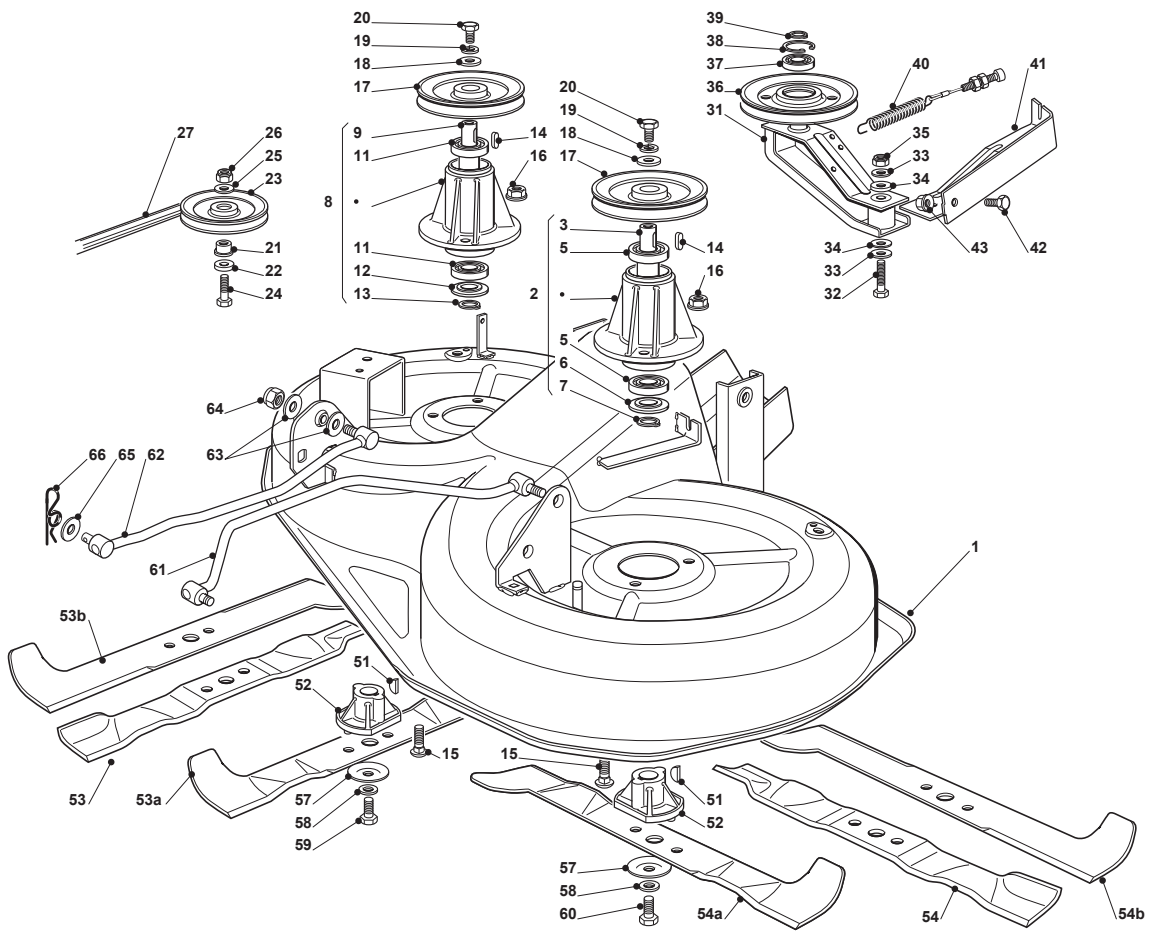

Fig.	Q.ty	Part No	Description	Notes
1	1	325060121/1	Right Belt Protection Carter	
2	1	325060122/0	Left Belt Protection Carter	
3	6	112735120/0	Screw	
4	4	112728535/0	Screw	
5	1	325774381/0	Bracket	
6	1	325774383/0	Bracket	
7	1	325033066/0	Water Hose Connection	
8	1	112000970/0	Ring (Benzing)	
9	2	325033065/0	Water Hose Connection	
10	2	112500030/0	Rivet	
11	1	325869069/0	Washing Tube	
12	1	325869068/0	Washing Tube	
13	6	325160039/0	Spacer	
21	1	325060127/0	Belt Protection	
22	2	112791400/0	Screw	
23	2	112154510/0	Nut	
24	2	325160039/0	Spacer	
32	1	382108008/0	Conveyor	
33	2	325774373/0	Clamp	

Collecting 92 cm Cutting Plate

Issue 13 - 2017

Fig.	Q.ty	Part No	Description	Notes
59	1	112735695/1	Screw	
60	1	112735694/0	Screw	
61	1	382000535/0LC		
62	1	382000533/0	Equalizer Rod	
63	4	325670008/1	Washer	
64	2	112156602/0	Nut	
65	2	325670008/1	Washer	
66	2	124487998/0	Cotter Pin	