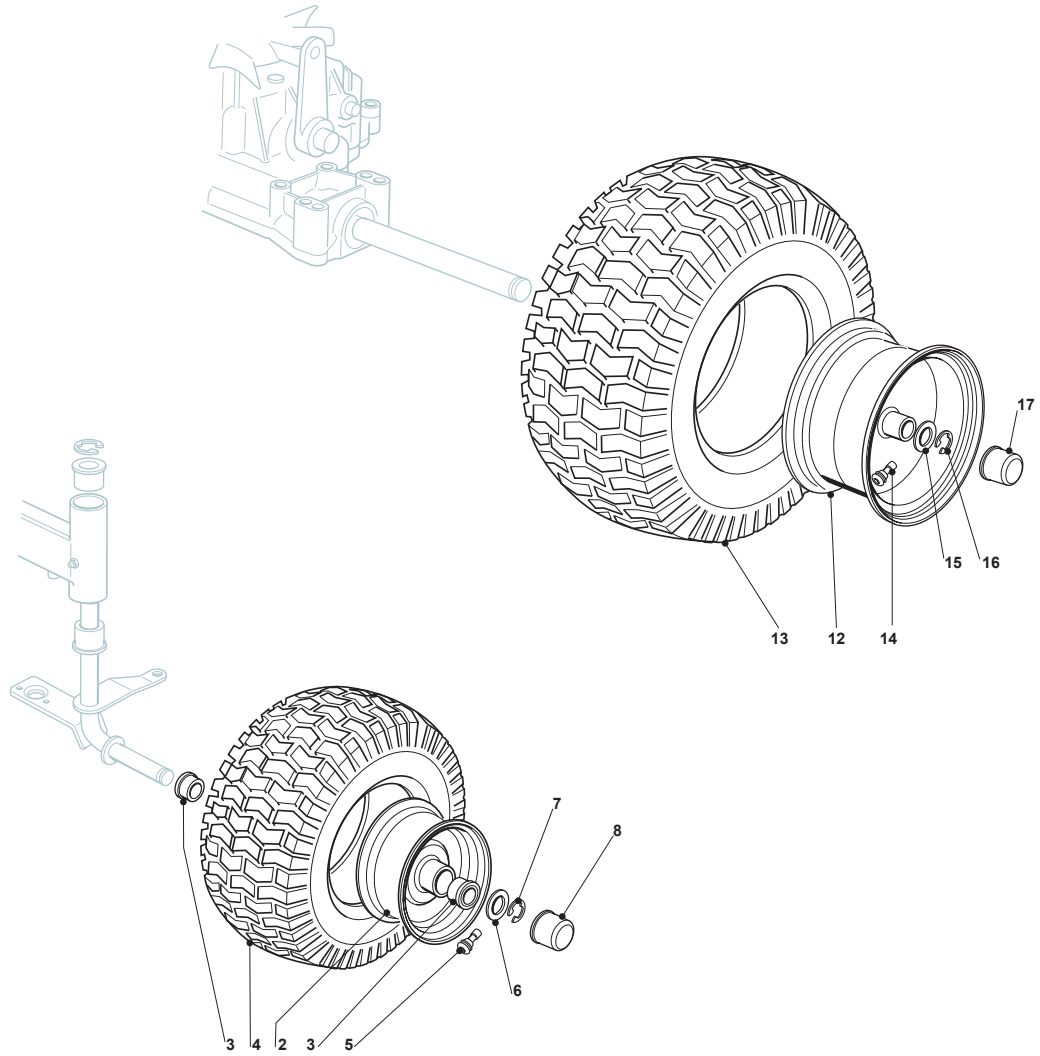

Fig.	Q.ty	Part No	Description	Notes
1	1	125961217/1	Coated Steering Wheel Black	Black
1	1	125961209/0	Steering Wheel	
1	1	125961212/0	Steering Wheel	Grey
2	1	325580500/0	Cap	
2	1	325580501/0	Cap	Square
2	1	325580505/0	Cap	Round
3	1	325961222/1	Steering Wheel	
4	1	325580508/0	Steering Plate Cover	
5	1	112620250/0	Pin	
6	1	125722470/0	Seat	
7	1	125722463/0	Seat	
8	1	125722453/1	Seat	
9	1	125722471/0	Seat	
10	1	125722456/0	Seat	
11	1	125722478/1	Seat	
12	1	125430285/0	Spring	
13	1	112789000/0	Screw	
14	1	112154330/0	Nut	
15	1	327063021/1	Cam	
16	2	112789100/0	Screw	
17	2	112523020/0	Washer	
18	2	112154330/0	Nut	
19	1	325547033/2	Seat Plate	
20	4	112793101/0	Screw	
21	4	112583500/0	Grower	
22	4	112523060/0	Washer	
23	2	112789000/0	Screw	
24	6	112604896/0	Crown Fastener	
25	1	125430285/0	Spring	
26	3	122517866/0	Pin	
27	1	325774575/0	Fulcrum Clamp	
28	1	112735661/0	Screw	
29	1	325318327/0	Lever	