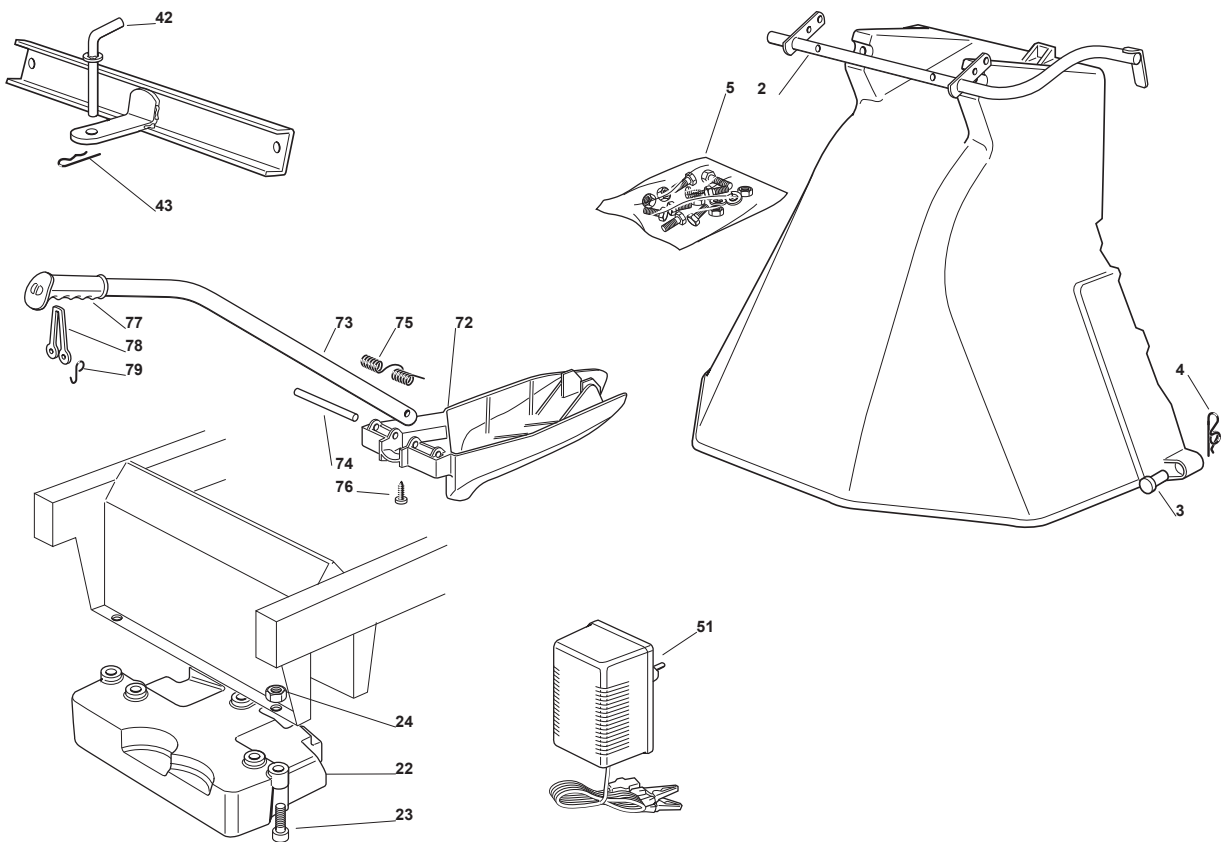

Fig.	Q.ty	Part No	Description	Notes
2	1	382869035/0	Stone Guard Tube	
3	2	125510022/1	Pin	
4	2	124487998/0	Cotter Pin	
5	1	382180062/0	Outfit, Screws	
22	1	125519997/1	Front Weight Tc	
23	3	112760520/0	Screw	
24	3	112155000/0	Nut	
42	1	125510021/1	Hitch Pin	
43	1	124487999/0	Spring Pin	
51	1	182180090/0	Battery Charger 12V 1A - CE Plug	CE Plug
51	1	182180091/0	Battery Charger 12V 1A - UK Plug	UK Plug
72	1	325140093/0	Deflector	
73	1	325394007/0	Handle	
74	1	125510077/0	Pin	
75	1	125430245/0	Spring	
76	1	112735410/0	Screw	
77	1	325280000/1	Handgrip	
78	1	125840011/1	Tie Rod	
79	2	125253004/0	Mulch.Kit Fixing Hook	