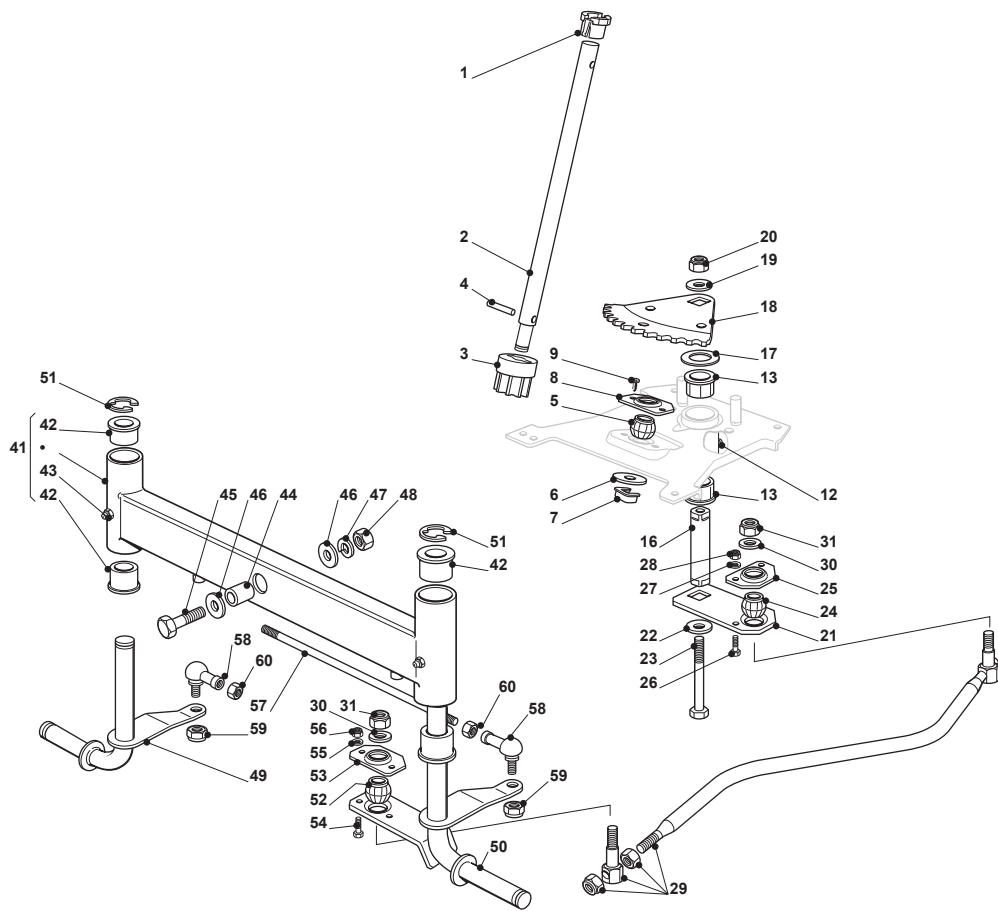

Fig.	Q.ty	Part No	Description	Notes
1	1	325076935/0	Lower Engine Hood	
2	1	325076919/0	Upper Engine Hood, Red	
3	3	112735110/0	Screw	
4	1	325076920/0	Front Cover	
5	1	325410905/0	Headlight Grill, Right	
6	1	325410906/0	Headlight Grill, Left	
7	1	325108055/0	Conveyor	Short Conveyor
7	1	325108074/0	Conveyor	Long Conveyor
9	1	114366315/0	Light Label	
15	1	325774301/2	Engine Hood Support	
16	5	112735404/0	Screw	
17	2	125510079/1	Pin	
18	2	112293201/0	Nut	
19	2	124487998/0	Cotter Pin	
20	1	325256250/0	Screw Ring	
21	1	325605003/0	Button	
24	2	325547159/1	Plate	
25	4	112731580/0	Screw	
26	1	382869040/0	Muffler Protection	
28	4	112734995/0	Screw	
31	1	325599012/0	Dashboard, Right Profile	
32	1	325599013/0	Left Dashboard Support	
33	4	112815210/0	Screw	
34	4	112521330/0	Washer	
35	4	112154510/0	Nut	
36	1	325120245/0	Dashboard, Black	Black
36	1	325120240/0	Dashboard	Red
37	2	112728440/0	Screw	
38	2	112735402/0	Screw	
39	2	125260000/0	Grommet	
40	1	325600074/0	Card Protection	
41	2	112735402/0	Screw	
91	1	325110363/0	Cover, Red	Light Red
91	1	325110486/0	Cover, Red	Dark Red
93	2	125580020/2	Stake	
94	1	325110322/0	Red Wheels Cover	Light Red
94	1	325110485/0	Red Wheels Cover	Dark Red
95	4	112735402/0	Screw	
96	2	112735402/0	Screw	
97	2	325755041/0	Bracket	
98	4	112728686/0	Screw	
99	2	112735110/0	Screw	