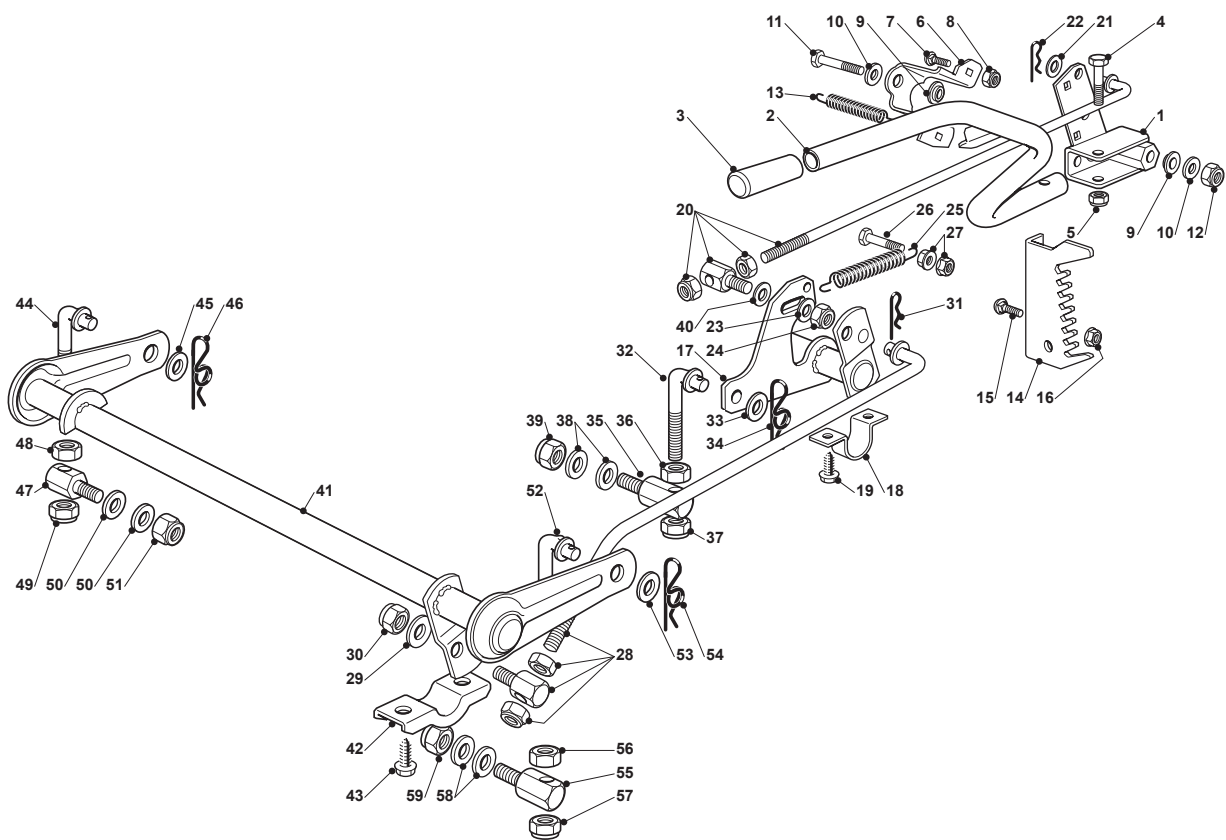

NJY 92 HYDRO

Collecting 92 cm Transmission Hydrogear

Issue 13 - 2017

Fig.	Q.ty	Part No	Description	Notes
74	1	114361451/0	Label	

Fig.	Q.ty	Part No	Description	Notes
1	1	382774249/0	Clamp	
2	1	382318219/1	Lever	
3	1	125394508/0	Knob	
4	1	112674700/0	Screw	
5	1	112154510/0	Nut	
6	1	325650113/0	Plate	
7	2	112818690/0	Screw	
8	2	112155000/0	Nut	
9	2	122041980/0	Bushing	
10	2	112523060/0	Washer	
11	1	112691600/0	Screw	
12	1	112155000/0	Nut	
13	1	125430259/0	Spring	
14	1	325735511/0	Sector	
15	2	112818690/0	Screw	
16	2	112293201/0	Nut	
17	1	382000387/0	Axle	
18	2	325547041/1	Plate	
19	4	112731580/0	Screw	
20	1	382000618/0	Rod	
21	1	325670011/0	Antifriction Washer	
22	1	124487997/0	Cotter Pin	
23	1	112523040/0	Washer	
24	1	112154210/0	Nut	
25	1	122446402/0	Spring	
26	1	112792410/0	Screw	
27	2	112292102/0	Nut	
28	1	382000537/0	Connecting Rod	
29	2	325670008/1	Washer	
30	1	112156602/0	Nut	
31	1	124487998/0	Cotter Pin	
32	1	125840025/0	Tie Rod	
33	1	325670008/1	Washer	
34	1	124487998/0	Cotter Pin	
35	1	125510090/0	Pin	
36	1	112295200/0	Nut	
37	1	112156602/0	Nut	
38	2	325670008/1	Washer	
39	1	112156602/0	Nut	
40	2	112521360/0	Washer	
41	1	382000385/0	Axle	
42	2	327546015/2	Plate	
43	4	112731350/0	Screw	
44	1	125840024/0	Tie Rod	
45	1	325670008/1	Washer	
46	1	124487998/0	Cotter Pin	
47	1	382640807/1	Tie Rod Assy	
48	1	112295200/0	Nut	
49	1	112156602/0	Nut	
50	2	325670008/1	Washer	
51	1	112156602/0	Nut	

Fig.	Q.ty	Part No	Description	Notes
52	1	125840025/0	Tie Rod	
53	1	325670008/1	Washer	
54	1	124487998/0	Cotter Pin	
55	1	125510090/0	Pin	
56	1	112295200/0	Nut	
57	1	112156602/0	Nut	
58	2	325670008/1	Washer	
59	1	112156602/0	Nut	