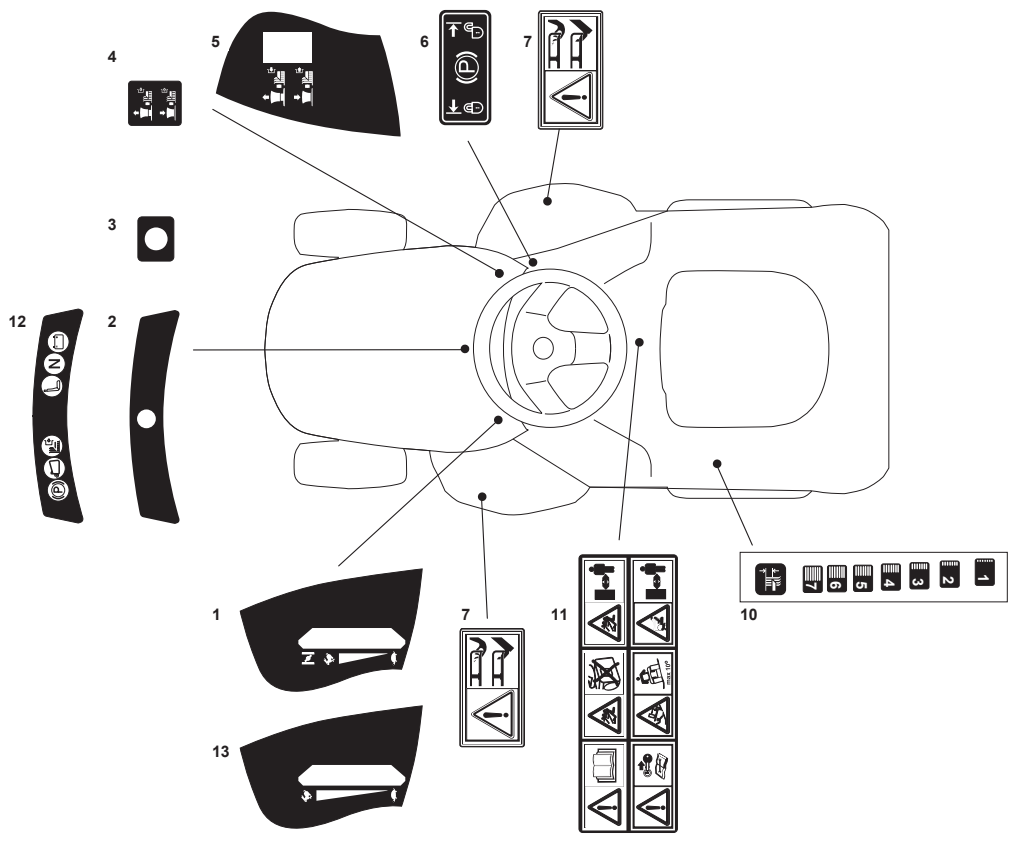

Fig.	Q.ty	Part No	Description	Notes
2	1	382869035/0	Stone Guard Tube	
3	2	125510022/1	Pin	
4	2	124487998/0	Cotter Pin	
5	1	382180062/0	Outfit, Screws	
22	1	125519997/1	Front Weight Tc	
23	3	112760520/0	Screw	
24	3	112155000/0	Nut	
42	1	125510021/1	Hitch Pin	
43	1	124487999/0	Spring Pin	
51	1	182180090/0	Battery Charger 12V 1A - CE Plug	CE Plug
51	1	182180091/0	Battery Charger 12V 1A - UK Plug	UK Plug
72	1	325140093/0	Deflector	
73	1	325394007/0	Handle	
74	1	125510077/0	Pin	
75	1	125430245/0	Spring	
76	1	112735410/0	Screw	
77	1	325280000/1	Handgrip	
78	1	125840011/1	Tie Rod	
79	2	125253004/0	Mulch.Kit Fixing Hook	