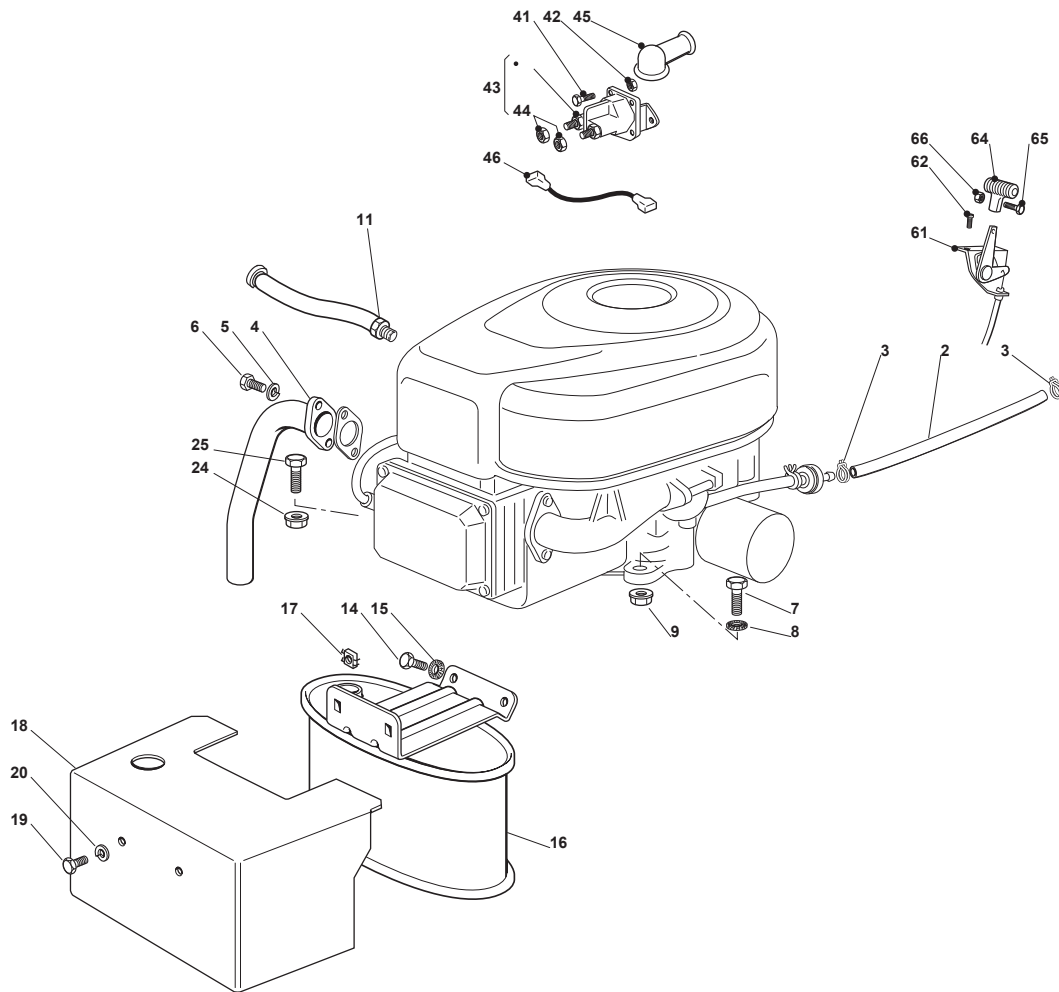

Fig.	Q.ty	Part No	Description	Notes
2	1	325869057/0	Connecting Tube	
3	4	118375051/1	Fair Led	
4	1	118738224/0	Exhaust Conn. Tube	
5	2	112583500/0	Grower	
6	2	112735530/0	Screw	
7	1	112691115/0	Screw	
8	1	112540260/0	Grower	
9	1	112154210/0	Nut	
10	1	118562996/0	Shut Out Valve	
11	1	1134-5827-01	Oil Drain Assy	
14	2	112793102/0	Screw	
15	2	112540260/0	Grower	
16	1	182750010/0	Muffler	
17	2	112360425/0	Nut	
18	1	382598009/2	Muffler Protection	
19	2	112792611/0	Screw	
20	2	112583500/0	Grower	
24	3	112154210/0	Nut	
25	3	112691100/0	Screw	
41	2	112791213/1	Screw	
42	2	112292102/0	Nut	
43	1	118736113/0	Starter Relay	
44	2	112360352/0	Nut	
45	1	118564861/1	Protection	
46	1	125065017/0	Cable	
61	1	182000200/1	Throttle Cable	
62	2	125943012/0	Screw	
64	1	325592000/0	Knob	
65	1	112726388/0	Screw	
66	1	112290800/0	Nut	