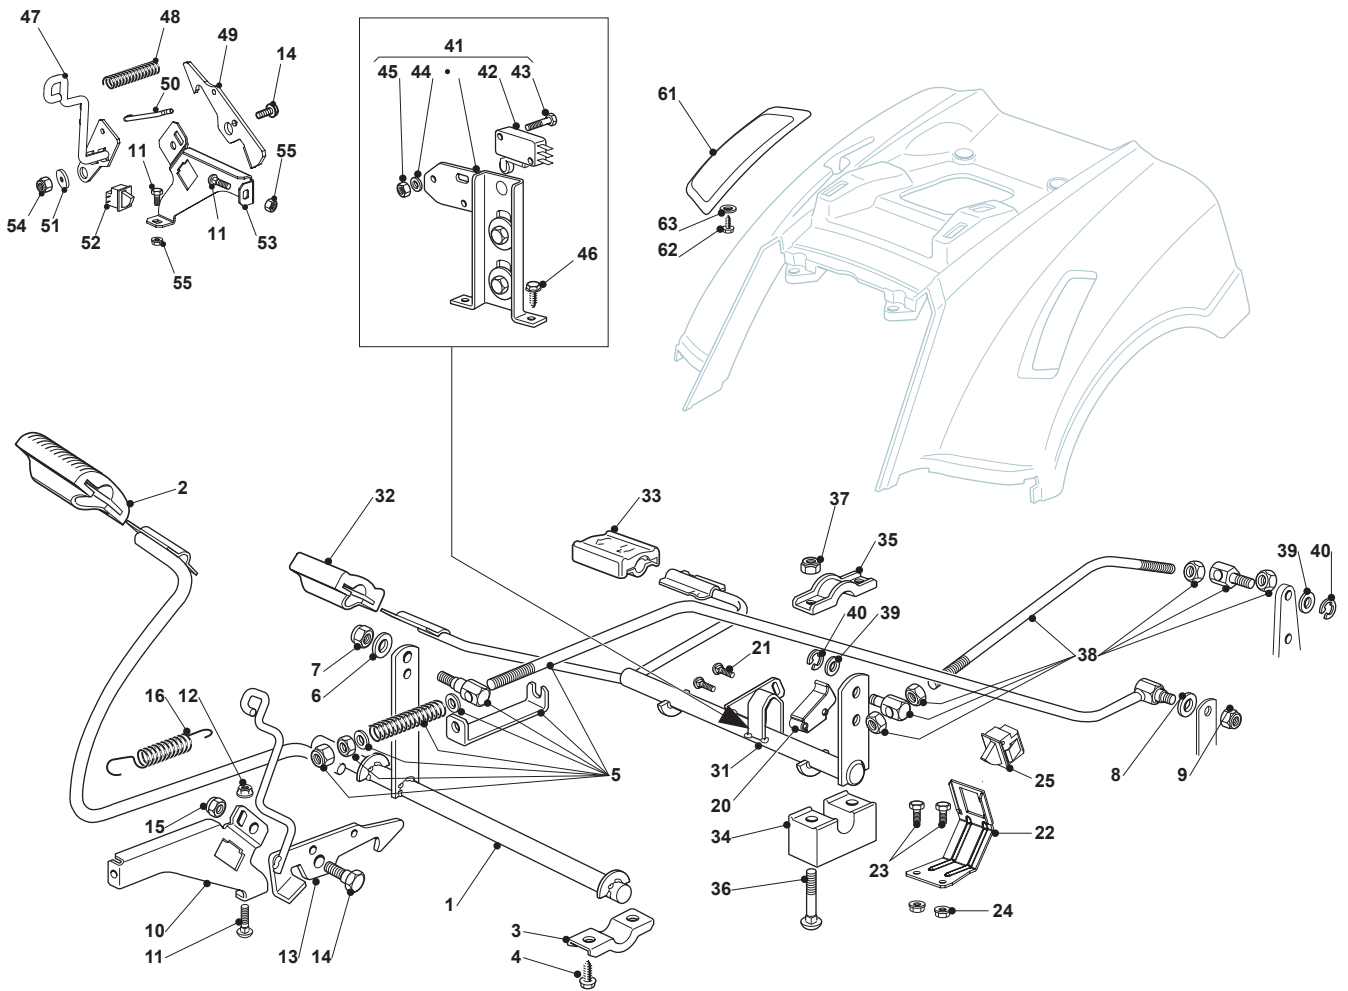

Fig.	Q.ty	Part No	Description	Notes
1	1	382500029/1	Pedal	
2	1	325110416/0	Clamp Cover	
3	2	327546015/2	Plate	
4	4	112729601/1	Screw	
5	1	382000542/1	Rod	
6	1	112521350/0	Washer	
7	1	112155000/0	Nut	
8	1	112521350/0	Washer	
9	1	112155000/0	Nut	
10	1	325785261/0	Support	
11	2	112815200/0	Screw	
12	2	112292102/0	Nut	
13	1	382318289/0	Brake Lever	
14	1	122524970/3	Pin	
15	1	112155000/0	Nut	
16	1	125430213/0	Spring	
20	1	325060034/1	Cam	
21	2	112735404/0	Screw	
22	1	325547375/0	Plate	
23	2	112793102/0	Screw	
24	2	112293201/0	Nut	
25	1	119410614/0	Microswitch	
31	1	382000605/0	Gear Control Axle	
32	1	325110417/0	Clamp Cover Front	
33	1	325110418/0	Clamp Cover Rear	
34	2	325785185/0	Support	
35	2	327546015/2	Plate	
36	4	112815245/0	Screw	
37	4	112154510/0	Nut	
38	1	382000543/0	Rod	
39	2	112523040/0	Washer	
40	2	112154510/0	Nut	
41	1	382394853/0LC	Switch Ass.Y	
42	1	119410609/1LC	Micro Switch	
43	2	112735602/0	Screw	
44	2	112581100/0	Grower	
45	2	112290791/0	Nut	
46	2	112735110/0	Screw	
47	1	382318289/0	Brake Lever	
48	1	125430213/0	Spring	
49	1	325253007/1	Brake Hook	
50	1	125033119/0	Rod	
51	1	122041980/0	Bushing	
52	1	119410613/0	Microswitch	
53	1	325785261/0	Support	
54	1	112155010/0	Nut	
55	4	112292102/0	Nut	
61	1	325207171/0	Cover (Hydro)	
62	2	112735402/0	Screw	
63	4	112523050/0	Washer	