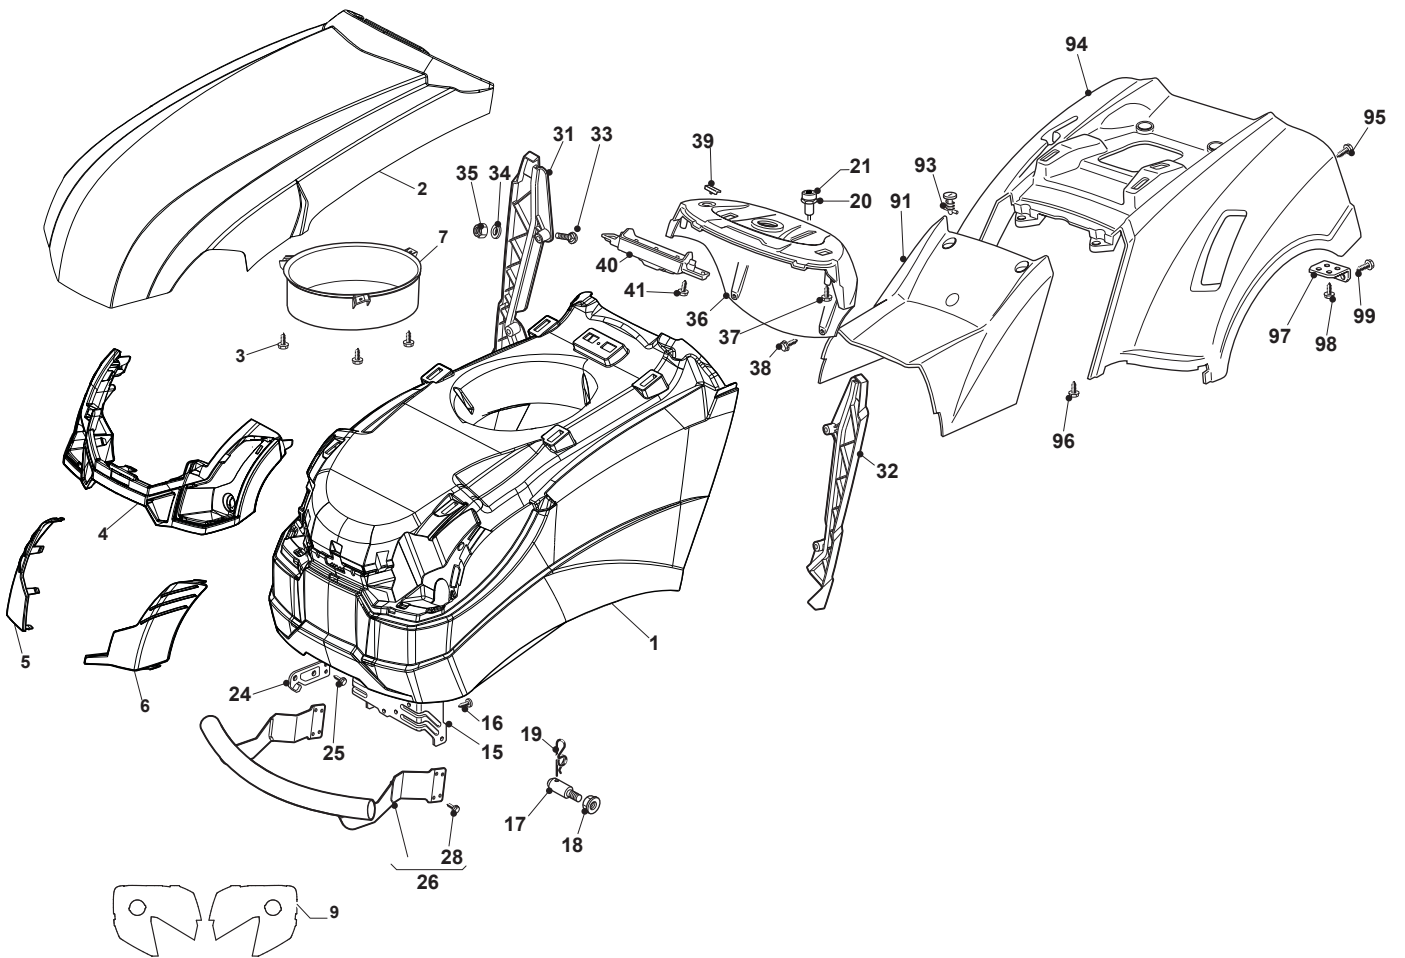

Fig.	Q.ty	Part No	Description	Notes
1	1	325076935/0	Lower Engine Hood	
2	1	325076919/0	Upper Engine Hood, Red	
3	3	112735110/0	Screw	
4	1	325076920/0	Front Cover	
5	1	325410905/0	Headlight Grill, Right	
6	1	325410906/0	Headlight Grill, Left	
7	1	325108055/0	Conveyor	Short Conveyor
7	1	325108074/0	Conveyor	Long Conveyor
9	1	114366315/0	Light Label	
15	1	325774301/2	Engine Hood Support	
16	5	112735404/0	Screw	
17	2	125510079/1	Pin	
18	2	112293201/0	Nut	
19	2	124487998/0	Cotter Pin	
20	1	325256250/0	Screw Ring	
21	1	325605003/0	Button	
24	2	325547159/1	Plate	
25	4	112731580/0	Screw	
26	1	382869040/0	Muffler Protection	
28	4	112734995/0	Screw	
31	1	325599012/0	Dashboard, Right Profile	
32	1	325599013/0	Left Dashboard Support	
33	4	112815210/0	Screw	
34	4	112521330/0	Washer	
35	4	112154510/0	Nut	
36	1	325120245/0	Dashboard, Black	Black
36	1	325120240/0	Dashboard	Red
37	2	112728440/0	Screw	
38	2	112735402/0	Screw	
39	2	125260000/0	Grommet	
40	1	325600074/0	Card Protection	
41	2	112735402/0	Screw	
91	1	325110363/0	Cover, Red	Light Red
91	1	325110486/0	Cover, Red	Dark Red
93	2	125580020/2	Stake	
94	1	325110322/0	Red Wheels Cover	Light Red
94	1	325110485/0	Red Wheels Cover	Dark Red
95	4	112735402/0	Screw	
96	2	112735402/0	Screw	
97	2	325755041/0	Bracket	
98	4	112728686/0	Screw	
99	2	112735110/0	Screw