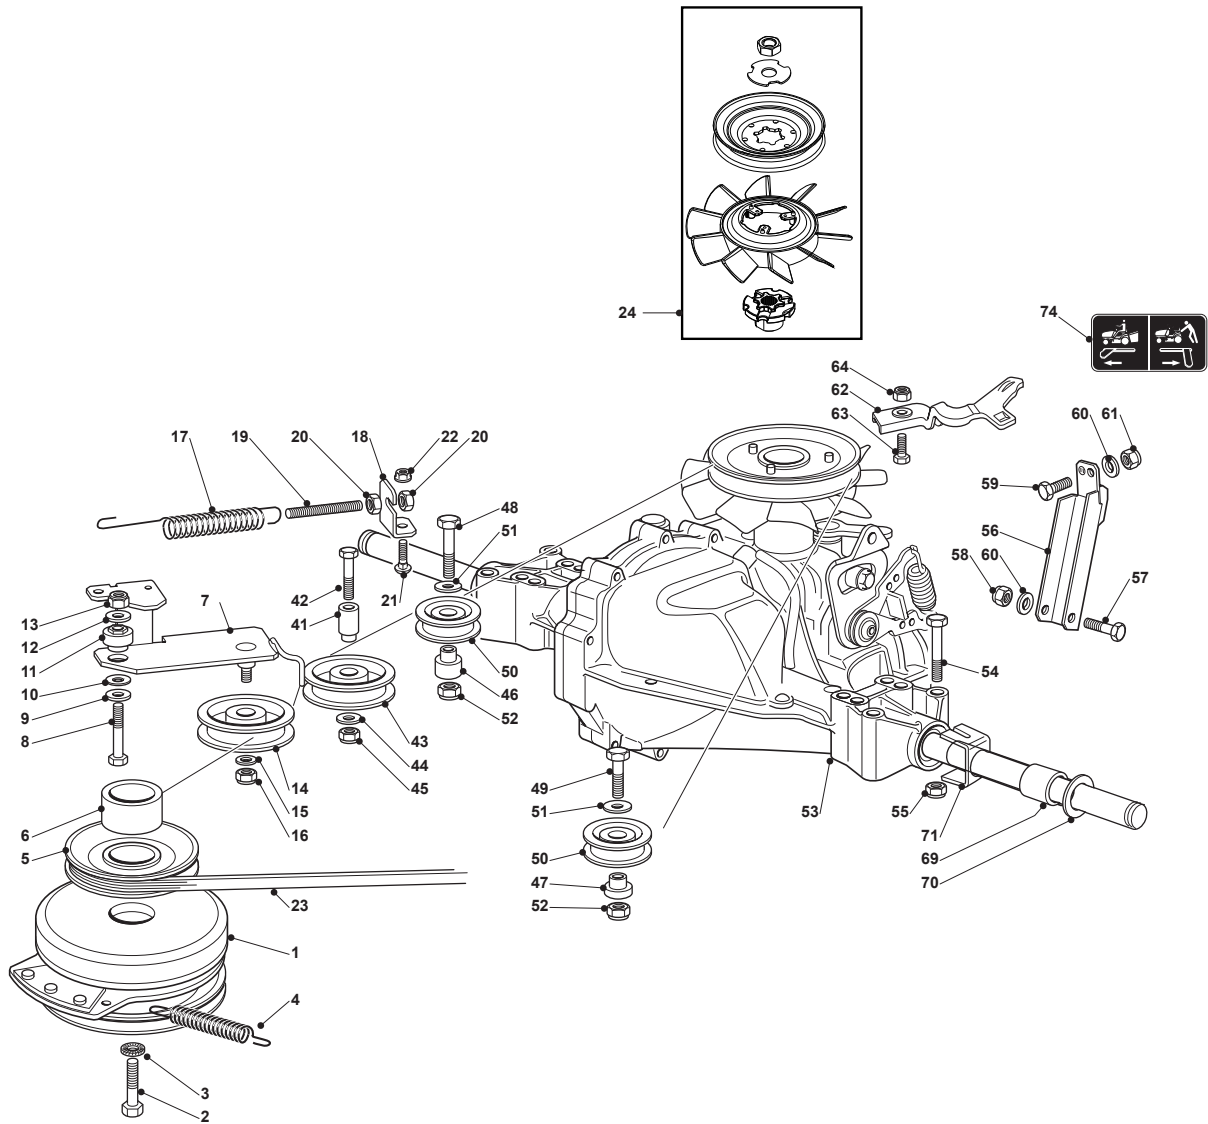

Fig.	Q.ty	Part No	Description	Notes
7	1	382318217/1	Lever	
17	1	125430260/1	Spring	
70	2	125670005/2	Washer	
1	1	118399063/0	Electromagnetic Clutch	
2	1	112737320/0	Screw	
3	1	112543000/0	Washer	
4	1	122430216/0	Tension Spring	
5	1	125601577/0	Pulley	
6	1	125160021/0	Spacer	
8	1	112691115/0	Screw	
9	1	112523060/0	Washer	
10	1	327670055/0	Antifriction Washer	
11	1	125510087/0	Pin	
12	1	112523060/0	Washer	
13	1	112155000/0	Nut	
14	1	125601554/0	Pulley	
15	1	112523060/0	Washer	
16	1	112155000/0	Nut	
18	1	325755049/0	Bracket	
19	1	125840005/0	Tie Rod	
20	2	112293200/0	Nut	
21	1	112818690/0	Screw	
22	1	112293201/0	Nut	
23	1	135062019/0	Belt	
24	1	118802723/0	Fan Kit	
41	1	125160080/0	Pin	
42	1	112691800/0	Screw	
43	1	325601599/0	Pulley	
44	1	112523060/0	Washer	
45	1	112155000/0	Nut	
46	1	125160024/2	Right Spacer	
47	1	125160030/2	Left Spacer	
48	1	112691400/0	Screw	
49	1	112691115/0	Screw	
50	2	125601588/0	Pulley	
51	2	122671653/0	Washer	
52	2	112155000/0	Nut	
53	1	118400919/2	Rear Axle (Hydro-Gear T2-Adbf-2X3C-17X1)	Hydro-Gear T2-Adbf-2X3C-17X1
54	4	112691600/0	Screw	
55	4	112154210/0	Nut	
56	1	382785199/0	Support	
57	1	112691700/0	Screw	
58	1	112155000/0	Nut	
59	1	112793701/0	Screw	
60	2	112523060/0	Washer	
61	1	112155000/0	Nut	
62	1	325318253/0	Lever	
63	1	112791213/1	Screw	
64	1	112154210/0	Nut	
69	2	125160058/0	Spacer	
71	2	325670025/0	Washer