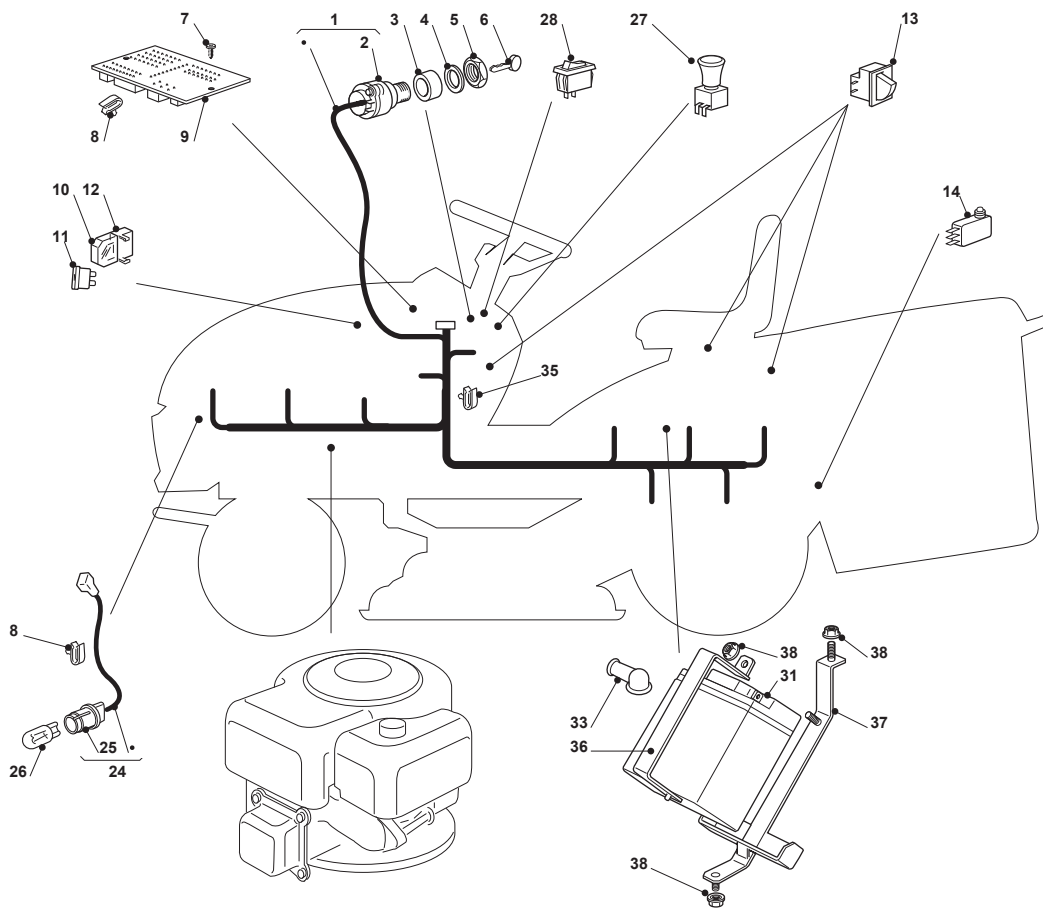

Fig.	Q.ty	Part No	Description	Notes
1	2	325785275/0	Support	
2	4	112818690/0	Screw	
3	4	112293201/0	Nut	
11	1	325755031/2	Bracket	
12	1	112789000/0	Screw	
13	1	325774315/1	Bracket	
14	1	125510080/2	Pin	
15	1	112292102/0	Nut	
16	1	122450432/0	Spring	
17	1	112154330/0	Nut	
18	2	382774251/0	Bracket	
19	1	382800099/0	Grasscatcher Frame	
20	1	382800103/0	Grasscatcher Hooking Frame	
21	1	382800101/1	Front Frame	
22	1	182105921/0	Grasscatcher	
23	1	382394003/0	Front Handle	
24	1	382869023/0	Rod	
25	1	125394508/0	Knob	
26	1	382180138/0	Screw Outfit	
27	4	112815240/0	Screw	
28	8	112154510/0	Nut	
29	2	325650115/0	Stiffening	
31	1	325110319/0	Yellow Grass-Catcher Cover	Yellow
31	1	325110320/0	Red Grass-Catcher Cover	Light Red
31	1	325110342/0	Grey Grass-Catcher Cover	Grey
31	1	325110345/0	Green Grass-Catcher Cover	Green
31	1	325110413/0	Black Grass-Catcher Cover	Black
31	1	325110421/0	White Grass-Catcher Cover	White
31	1	325110484/0	Red Grass-Catcher Cover	Dark Red
32	1	325033049/1	Reinforcement Rod	
33	1	382650043/0	Lower Stiffening	
34	1	382800173/0	Frame	
35	4	112154510/0	Nut	
41	1	125600041/0	Grassc.Full Micro Protection	
42	1	125600042/0	Grasscatcher Micro Prot Cover	
43	1	125318124/0	Full Grassc. Microswtich Cover	
44	1	112400030/0	Pin	
45	1	325785272/1	Micro Protection	
46	1	112728510/0	Screw	
47	1	125600048/0	Empty Micro Grassc.Protection Cover	
48	2	112735110/0	Screw	