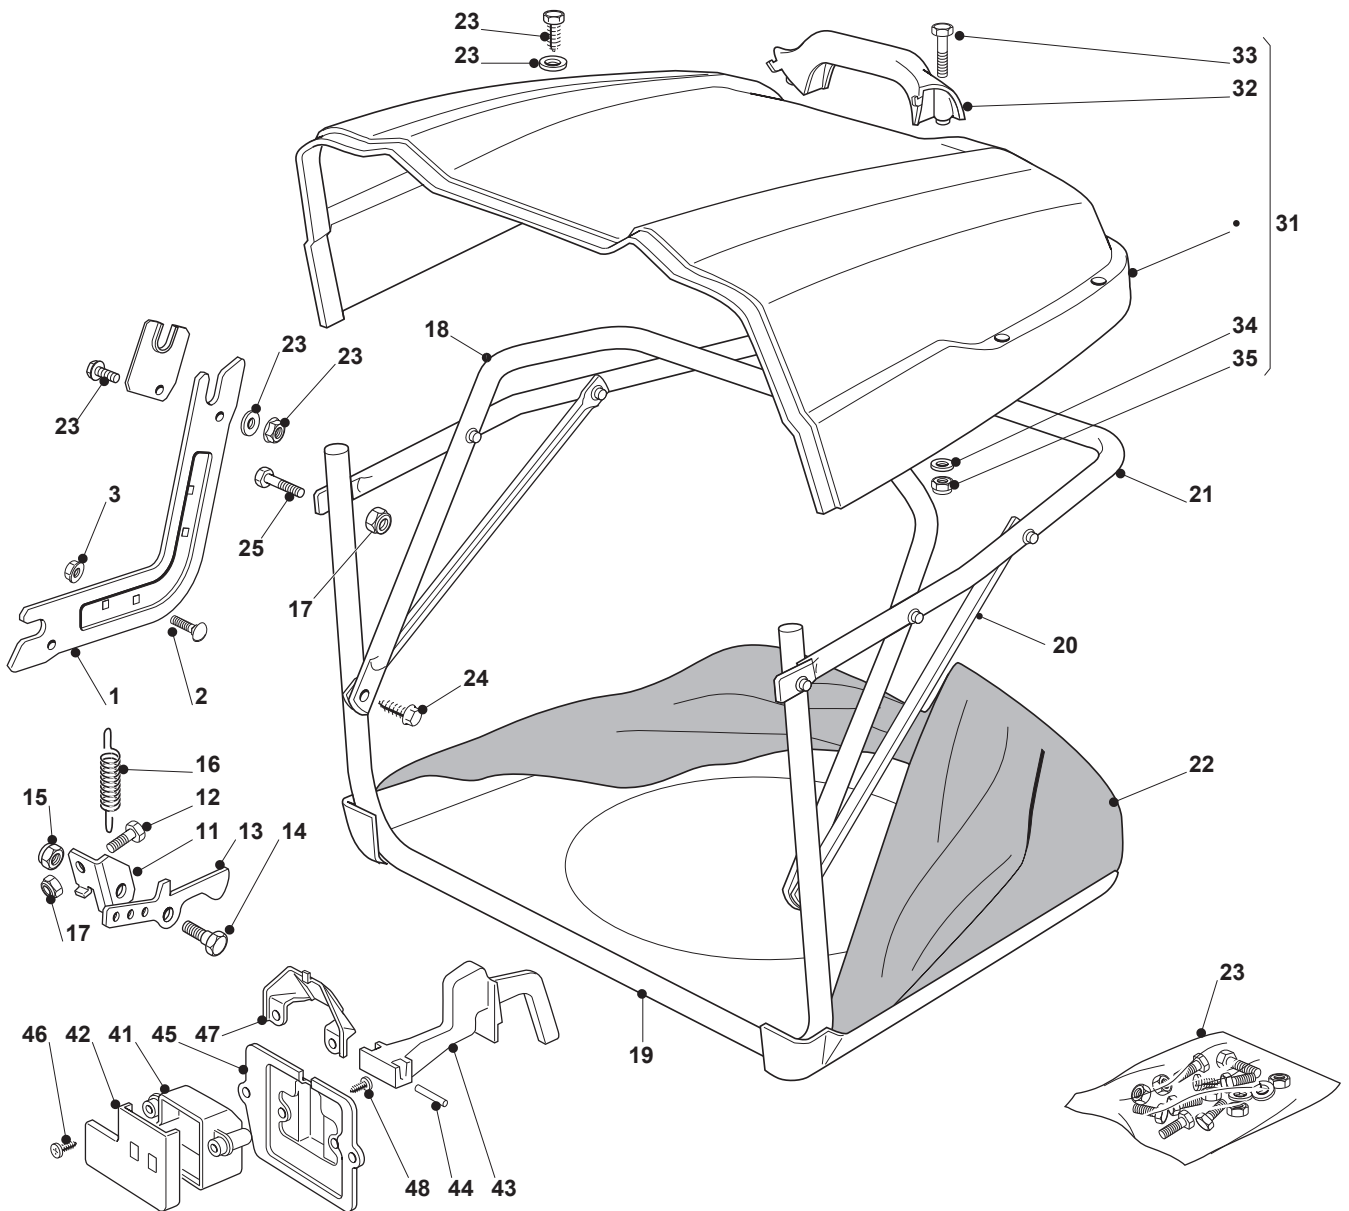

Fig.	Q.ty	Part No	Description	Notes
1	2	325785275/0	Support	
2	4	112818690/0	Screw	
3	4	112293201/0	Nut	
11	1	325755031/2	Bracket	
12	1	112789000/0	Screw	
13	1	325774315/1	Bracket	
14	1	125510080/2	Pin	
15	1	112292102/0	Nut	
16	1	122450432/0	Spring	
17	1	112154330/0	Nut	
18	2	382774251/0	Bracket	
19	1	382800099/0	Grasscatcher Frame	
20	1	382800103/0	Grasscatcher Hooking Frame	
21	1	382800101/1	Front Frame	
22	1	182105973/0	Grasscatcher	
23	1	382394003/0	Front Handle	
24	1	382869023/0	Rod	
25	1	125394508/0	Knob	
26	1	382180048/0	Screw	
27	4	112815240/0	Screw	
28	8	112154510/0	Nut	
29	2	325650115/0	Stiffening	
31	1	325110319/0	Yellow Grass-Catcher Cover	Yellow
31	1	325110320/0	Red Grass-Catcher Cover	Light Red
31	1	325110342/0	Grey Grass-Catcher Cover	Grey
31	1	325110345/0	Green Grass-Catcher Cover	Green
31	1	325110413/0	Black Grass-Catcher Cover	Black
31	1	325110421/0	White Grass-Catcher Cover	White
31	1	325110484/0	Red Grass-Catcher Cover	Dark Red
41	1	125600041/0	Grassc.Full Micro Protection	
42	1	125600042/0	Grasscatcher Micro Prot Cover	
43	1	125318124/0	Full Grassc. Microswtich Cover	
44	1	112400030/0	Pin	
45	1	325785272/1	Micro Protection	
46	1	112728510/0	Screw	
47	1	125600048/0	Empty Micro Grassc.Protection Cover	
48	2	112735110/0	Screw	