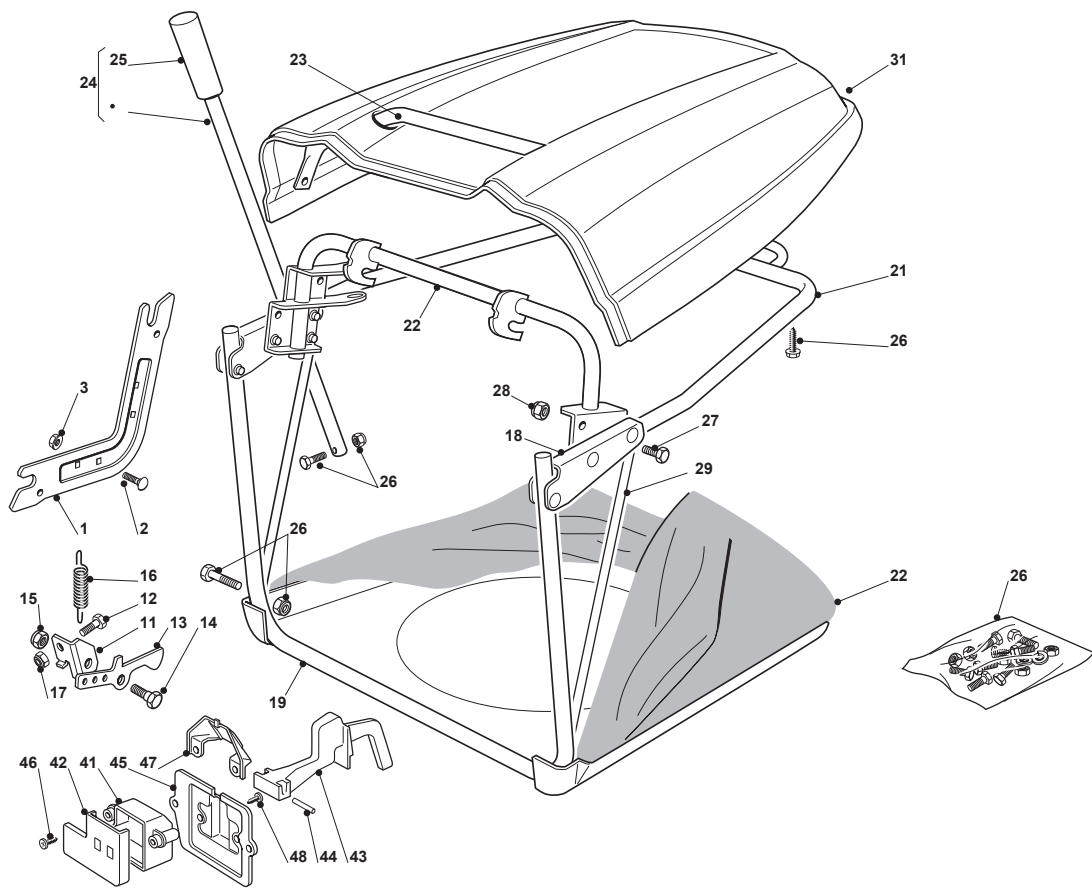

Collecting 92 cm Cutting Plate

Issue 13 - 2017

Fig.	Q.ty	Part No	Description	Notes
59	1	112735695/1	Screw	
60	1	112735694/0	Screw	
61	1	382000535/0LC		
62	1	382000533/0	Equalizer Rod	
63	4	325670008/1	Washer	
64	2	112156602/0	Nut	
65	2	325670008/1	Washer	
66	2	124487998/0	Cotter Pin	