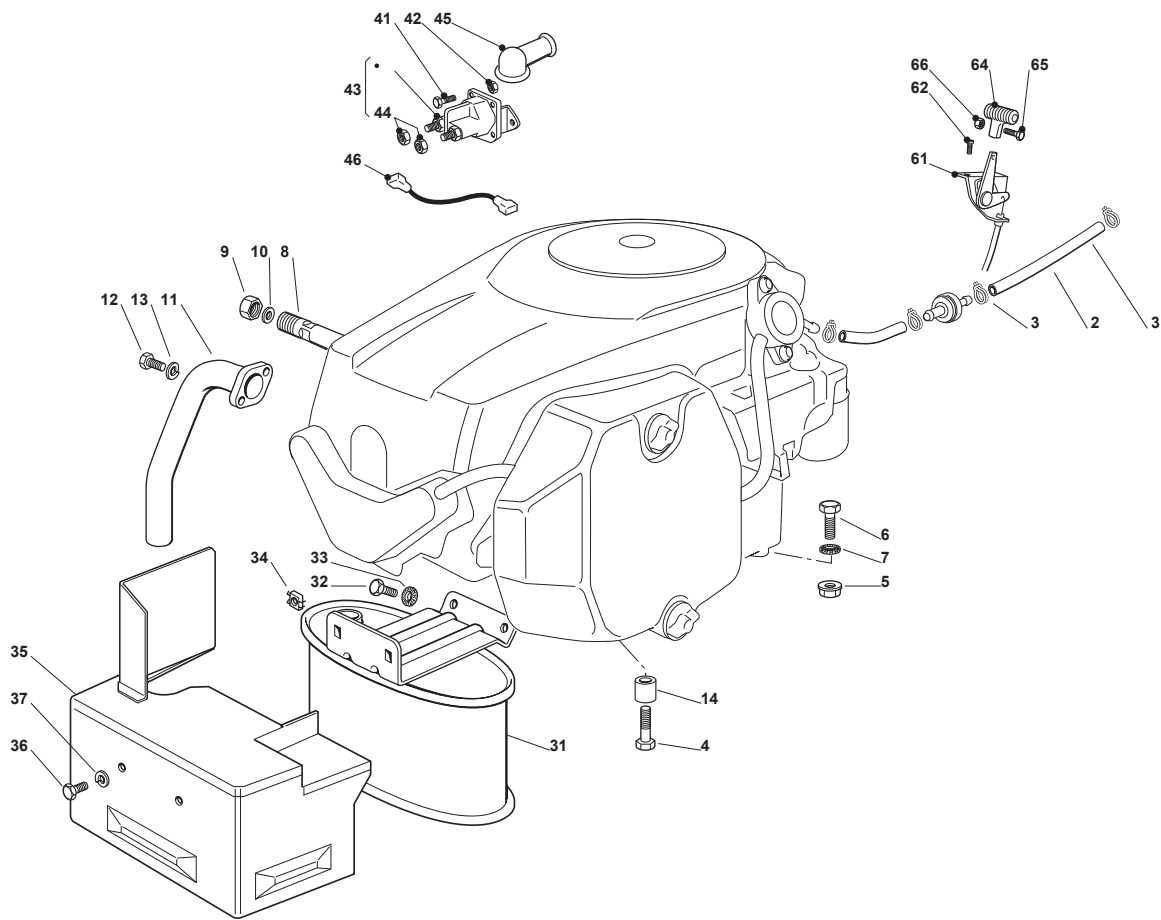

Fig.	Q.ty	Part No	Description	Notes
2	1	325869057/0	Connecting Tube	
3	2	118375051/1	Fair Led	
5	1	112735599/0	Screw	
6	1	112540260/0	Grower	
7	4	112691115/0	Screw	
8	4	112154210/0	Nut	
10	1	118737849/0	Plug	
11	1	118401001/1	Oil Seal	
12	1	118738221/0	Exhaust Tube Right	
13	1	118738222/0	Right Exhaust Connection	
31	1	182750003/0	Muffler Assy	
32	2	112793102/0	Screw	
33	2	112540260/0	Grower	
34	2	112360425/0	Nut	
35	1	382598005/2	Muffler Protection	
36	2	112792611/0	Screw	
37	2	112583500/0	Grower	
41	2	112815221/0	Screw	
42	2	122170950/0	Spacer	
43	2	112292102/0	Nut	
44	1	127430561/0	Spring	
45	1	133567000/0	Relay	
61	1	182000200/1	Throttle Cable	
62	2	125943012/0	Screw	
64	1	125394501/0	Knob	
65	1	112726388/0	Screw	
66	1	112290800/0	Nut	