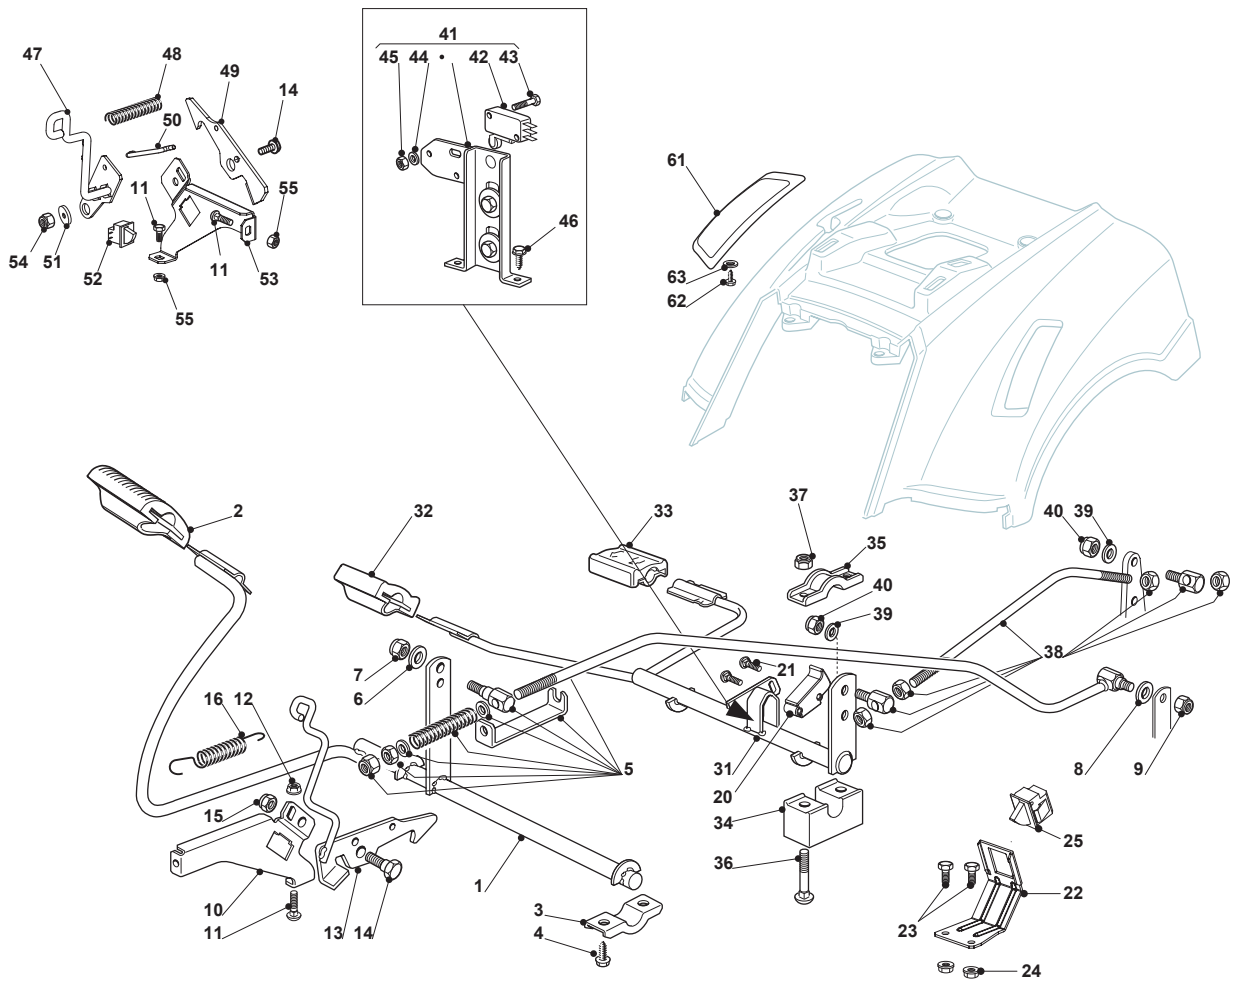

Fig.	Q.ty	Part No	Description	Notes
1	1	325038004/0	Bushing	
2	1	125520014/0	Steering Column	
3	1	127570050/0	Pinion	
4	1	112622650/0	Dowel Pin	
5	1	325743000/0	Joint	
6	1	112521370/0	Washer	
7	1	112436030/0	Plate	
8	1	325785213/1	Support	
9	2	112729601/1	Screw	
10	1	112691800/0	Screw	
11	1	112583500/0	Grower	
12	1	112379511/0	Grease Dispenser	
13	2	325040624/0	Bushing	
14	1	112523060/0	Washer	not used on STIGA steering wheel
16	1	125510092/0	Pin	
17	1	125670019/0	Washer	
18	1	325735513/0	Steering Sector	
19	1	112523080/0	Washer	
20	1	112155020/0	Nut	
21	1	325318205/0	Lever	
22	1	112523080/0	Washer	
23	1	112794985/0	Screw	
24	1	325743000/0	Joint	
25	1	325785213/1	Support	
26	2	112791213/1	Screw	
27	2	112521330/0	Washer	
28	2	112154510/0	Nut	
29	1	382000539/1	Steering Rod	
30	2	112523070/0	Washer	
31	2	112155010/0	Nut	
41	1	382034024/1	Equalizer With Bush And Lubricator	
42	4	125034002/1	Bushing	
43	2	112379511/0	Grease Dispenser	
44	1	125160016/1	Spacer	
45	1	112692695/0	Screw	
46	2	112523100/0	Washer	
47	1	112587100/0	Grower	
48	1	112295300/0	Nut	
49	1	382230363/0	Right Stub Axle	
50	1	382230365/0	Left Stub Axle	
51	2	112001000/0	Benzing Ring	
52	1	325743000/0	Joint	
53	1	325785213/1	Support	
54	2	112791213/1	Screw	
55	2	112521330/0	Washer	
56	2	112154510/0	Nut	
57	1	125840023/0	Tie Rod	
58	2	122746609/0	Joint	
59	2	112156602/0	Nut	
60	2	112295200/0	Nut	