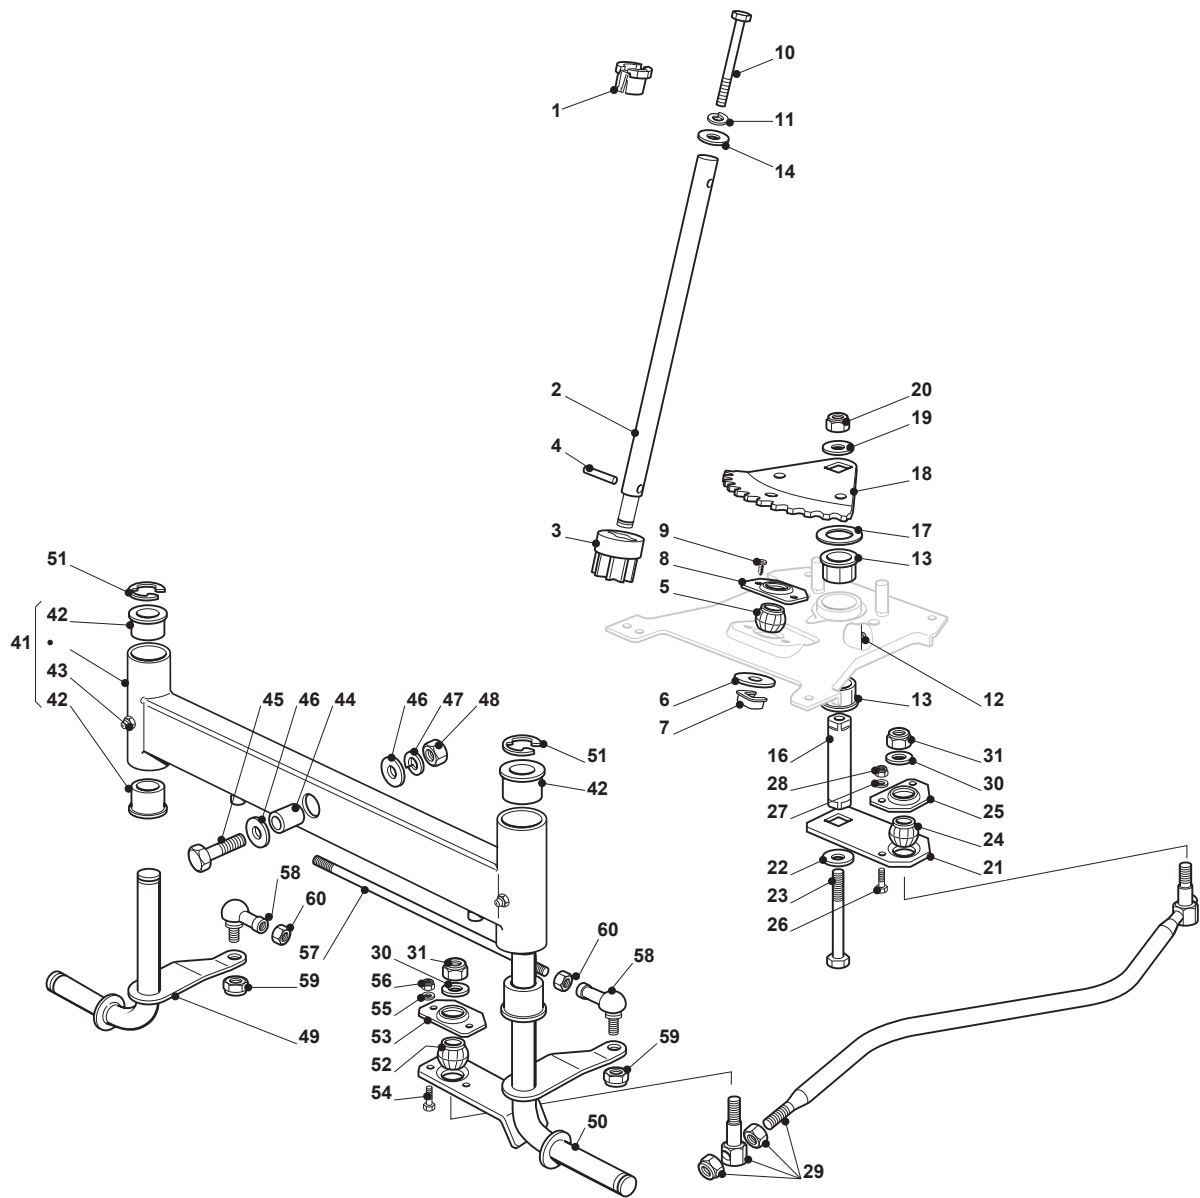

Fig.	Q.ty	Part No	Description	Notes
1	1	325038004/0	Bushing	
2	1	125520006/1	Steering Column	
3	1	127570050/0	Pinion	
4	1	112622650/0	Dowel Pin	
5	1	325743000/0	Joint	
6	1	112521370/0	Washer	
7	1	112436030/0	Plate	
8	1	325785213/1	Support	
9	2	112729601/1	Screw	
12	1	112379511/0	Grease Dispenser	
13	2	325040624/0	Bushing	
16	1	125510092/0	Pin	
17	1	125670019/0	Washer	
18	1	325735513/0	Steering Sector	
19	1	112523080/0	Washer	
20	1	112155020/0	Nut	
21	1	325318205/0	Lever	
22	1	112523080/0	Washer	
23	1	112794985/0	Screw	
24	1	325743000/0	Joint	
25	1	325785213/1	Support	
26	2	112791213/1	Screw	
27	2	112521330/0	Washer	
28	2	112154510/0	Nut	
29	1	382000539/1	Steering Rod	
30	2	112523070/0	Washer	
31	2	112155010/0	Nut	
41	1	382034024/1	Equalizer With Bush And Lubricator	
42	4	125034002/1	Bushing	
43	2	112379511/0	Grease Dispenser	
44	1	125160016/1	Spacer	
45	1	112692695/0	Screw	
46	2	112523100/0	Washer	
47	1	112587100/0	Grower	
48	1	112295300/0	Nut	
49	1	382230363/0	Right Stub Axle	
50	1	382230365/0	Left Stub Axle	
51	2	112001000/0	Benzing Ring	
52	1	325743000/0	Joint	
53	1	325785213/1	Support	
54	2	112791213/1	Screw	
55	2	112521330/0	Washer	
56	2	112154510/0	Nut	
57	1	125840023/0	Tie Rod	
58	2	122746609/0	Joint	
59	2	112156602/0	Nut	
60	2	112295200/0	Nut	