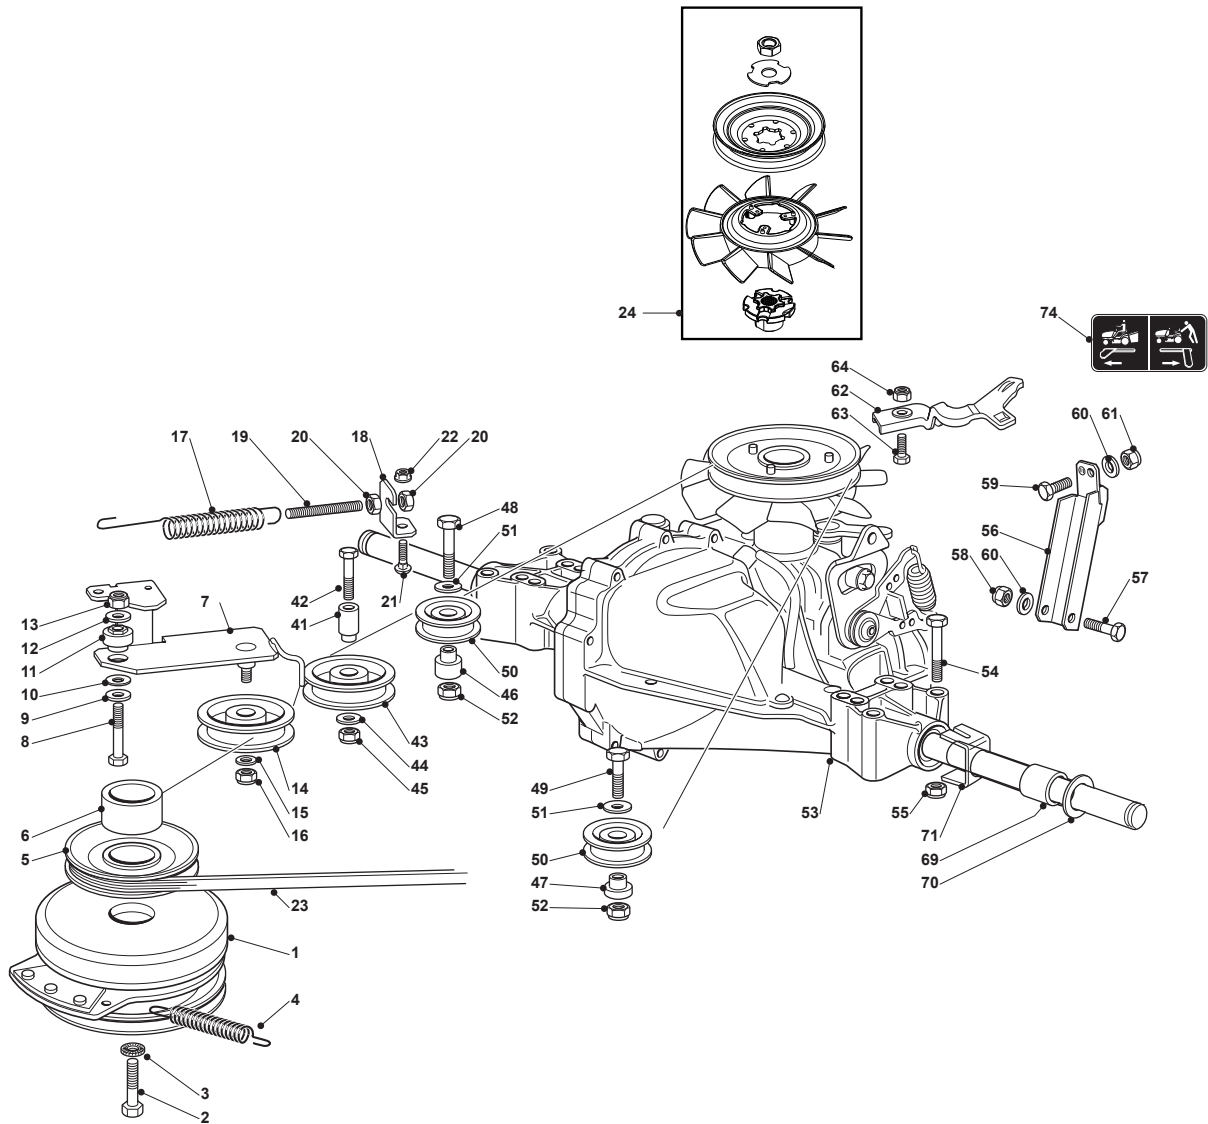

Fig.	Q.ty	Part No	Description	Notes
7	1	382318217/1	Lever	
17	1	125430260/1	Spring	
70	2	125670005/2	Washer	
1	1	118399063/0	Electromagnetic Clutch	
2	1	112737320/0	Screw	
3	1	112543000/0	Washer	
4	1	122430216/0	Tension Spring	
5	1	125601577/0	Pulley	
6	1	125160021/0	Spacer	
8	1	112691115/0	Screw	
9	1	112523060/0	Washer	
10	1	327670055/0	Antifriction Washer	
11	1	125510087/0	Pin	
12	1	112523060/0	Washer	
13	1	112155000/0	Nut	
14	1	125601554/0	Pulley	
15	1	112523060/0	Washer	
16	1	112155000/0	Nut	
18	1	325755049/0	Bracket	
19	1	125840005/0	Tie Rod	
20	2	112293200/0	Nut	
21	1	112818690/0	Screw	
22	1	112293201/0	Nut	
23	1	135062019/0	Belt	
24	1	118802723/0	Fan Kit	
41	1	125160080/0	Pin	
42	1	112691800/0	Screw	
43	1	325601599/0	Pulley	
44	1	112523060/0	Washer	
45	1	112155000/0	Nut	
46	1	125160024/2	Right Spacer	
47	1	125160030/2	Left Spacer	
48	1	112691400/0	Screw	
49	1	112691115/0	Screw	
50	2	125601588/0	Pulley	
51	2	122671653/0	Washer	
52	2	112155000/0	Nut	
53	1	118400919/2	Rear Axle (Hydro-Gear T2-Adbf-2X3C-17X1)	Hydro-Gear T2-Adbf-2X3C-17X1
54	4	112691600/0	Screw	
55	4	112154210/0	Nut	
56	1	382785199/0	Support	
57	1	112691700/0	Screw	
58	1	112155000/0	Nut	
59	1	112793701/0	Screw	
60	2	112523060/0	Washer	
61	1	112155000/0	Nut	
62	1	325318253/0	Lever	
63	1	112791213/1	Screw	
64	1	112154210/0	Nut	
69	2	125160058/0	Spacer	
71	2	325670025/0	Washer