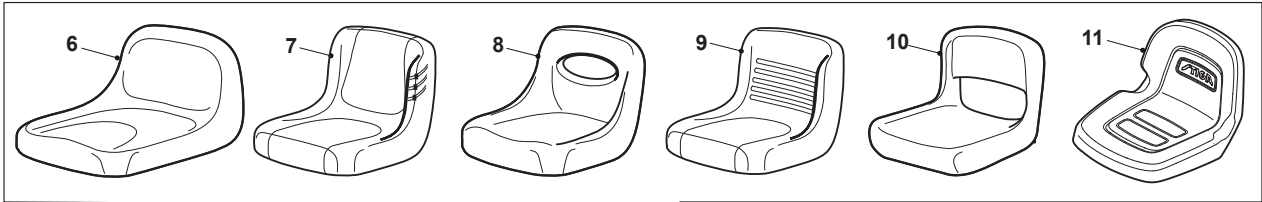

Fig.	Q.ty	Part No	Description	Notes
1	1	125961217/1	Coated Steering Wheel Black	Black
1	1	125961209/0	Steering Wheel	
1	1	125961212/0	Steering Wheel	Grey
2	1	325580500/0	Cap	
2	1	325580501/0	Cap	Square
2	1	325580505/0	Cap	Round
3	1	325961222/1	Steering Wheel	
4	1	325580508/0	Steering Plate Cover	
5	1	112620250/0	Pin	
6	1	125722470/0	Seat	
7	1	125722463/0	Seat	
8	1	125722453/1	Seat	
9	1	125722471/0	Seat	
10	1	125722456/0	Seat	
11	1	125722478/1	Seat	
12	1	125430285/0	Spring	
13	1	112789000/0	Screw	
14	1	112154330/0	Nut	
15	1	327063021/1	Cam	
16	2	112789100/0	Screw	
17	2	112523020/0	Washer	
18	2	112154330/0	Nut	
19	1	325547033/2	Seat Plate	
20	4	112793101/0	Screw	
21	4	112583500/0	Grower	
22	4	112523060/0	Washer	
23	2	112789000/0	Screw	
24	6	112604896/0	Crown Fastener	
25	1	125430285/0	Spring	
26	3	122517866/0	Pin	
27	1	325774575/0	Fulcrum Clamp	
28	1	112735661/0	Screw	
29	1	325318327/0	Lever	