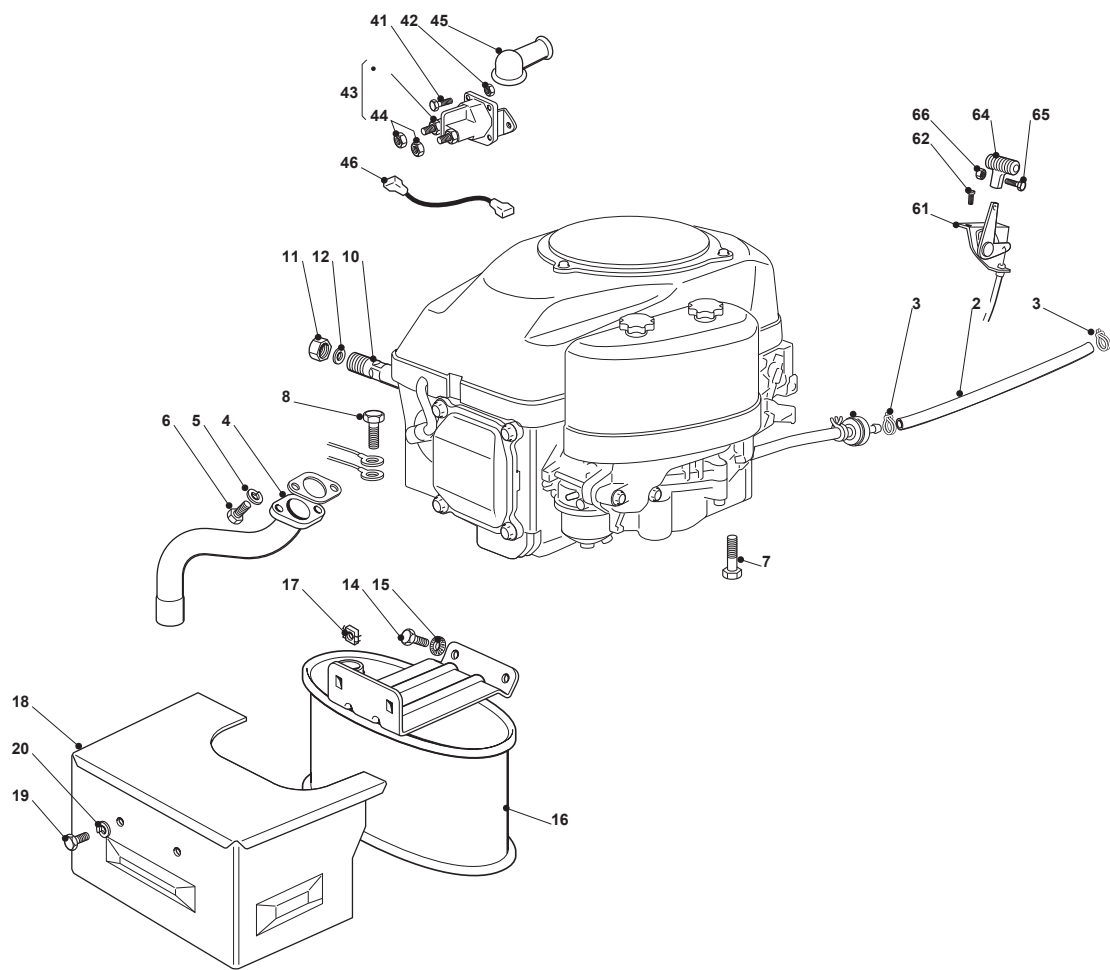

Fig.	Q.ty	Part No	Description	Notes
2	1	325869057/0	Connecting Tube	
3	2	118375051/1	Fair Led	
4	3	112735108/1	Screw	
5	1	112154210/0	Nut	
6	1	112691115/0	Screw	
7	1	112540260/0	Grower	
8	1	127598060/0	Oil Discharge Extension	
9	1	118737849/0	Plug	
10	1	118401001/1	Oil Seal	
11	1	118738227/0	Exhaust Pipe Kohler 16-18	
12	2	112735530/0	Screw	
13	2	112583500/0	Grower	
14	3	125160035/0	Spacer	
31	1	182750010/0	Muffler	
32	2	112793102/0	Screw	
33	2	112540260/0	Grower	
34	2	112360425/0	Nut	
35	1	382598029/0	Muffler Protection	
36	2	112792611/0	Screw	
37	2	112583500/0	Grower	
41	2	112791213/1	Screw	
42	2	112292102/0	Nut	
43	1	118736113/0	Starter Relay	
44	2	112360352/0	Nut	
45	1	118564864/1	Protection	
46	1	125065017/0	Cable	
61	1	182000200/1	Throttle Cable	
62	2	125943012/0	Screw	
64	1	125394501/0	Knob	
65	1	112726388/0	Screw	
66	1	112290800/0	Nut	