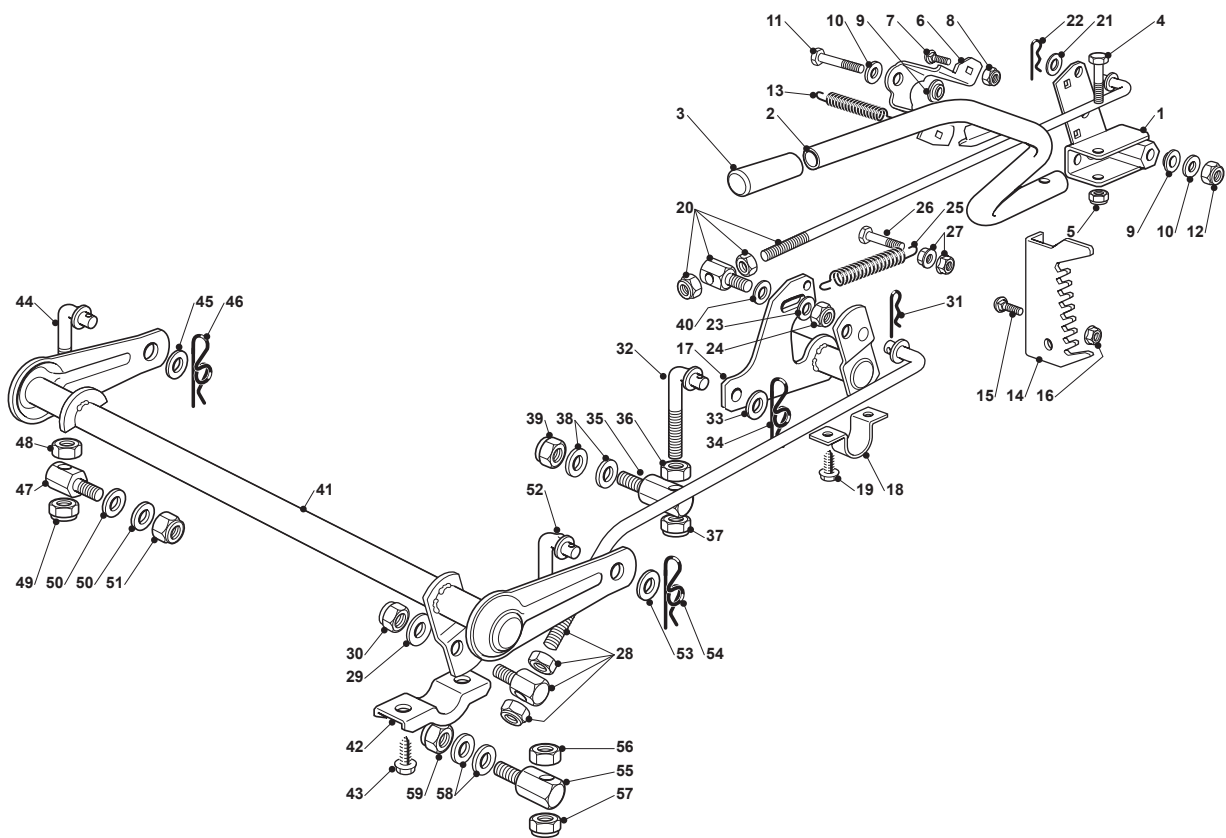

NJY 92 HYDRO

Collecting 92 cm Transmission Hydrogear

Issue 13 - 2017

Fig.	Q.ty	Part No	Description	Notes
74	1	114361451/0	Label	

Fig.	Q.ty	Part No	Description	Notes
1	1	382774249/0	Clamp	
2	1	382318219/1	Lever	
3	1	125394508/0	Knob	
4	1	112674700/0	Screw	
5	1	112154510/0	Nut	
6	1	325650113/0	Plate	
7	2	112818690/0	Screw	
8	2	112155000/0	Nut	
9	2	122041980/0	Bushing	
10	2	112523060/0	Washer	
11	1	112691600/0	Screw	
12	1	112155000/0	Nut	
13	1	125430259/0	Spring	
14	1	325735511/0	Sector	
15	2	112818690/0	Screw	
16	2	112293201/0	Nut	
17	1	382000387/0	Axle	
18	2	325547041/1	Plate	
19	4	112731580/0	Screw	
20	1	382000618/0	Rod	
21	1	325670011/0	Antifriction Washer	
22	1	124487997/0	Cotter Pin	
23	1	112523040/0	Washer	
24	1	112154210/0	Nut	
25	1	122446402/0	Spring	
26	1	112792410/0	Screw	
27	2	112292102/0	Nut	
28	1	382000537/0	Connecting Rod	
29	2	325670008/1	Washer	
30	1	112156602/0	Nut	
31	1	124487998/0	Cotter Pin	
32	1	125840025/0	Tie Rod	
33	1	325670008/1	Washer	
34	1	124487998/0	Cotter Pin	
35	1	125510090/0	Pin	
36	1	112295200/0	Nut	
37	1	112156602/0	Nut	
38	2	325670008/1	Washer	
39	1	112156602/0	Nut	
40	2	112521360/0	Washer	
41	1	382000385/0	Axle	
42	2	327546015/2	Plate	
43	4	112731350/0	Screw	
44	1	125840024/0	Tie Rod	
45	1	325670008/1	Washer	
46	1	124487998/0	Cotter Pin	
47	1	382640807/1	Tie Rod Assy	
48	1	112295200/0	Nut	
49	1	112156602/0	Nut	
50	2	325670008/1	Washer	
51	1	112156602/0	Nut	

Fig.	Q.ty	Part No	Description	Notes
52	1	125840025/0	Tie Rod	
53	1	325670008/1	Washer	
54	1	124487998/0	Cotter Pin	
55	1	125510090/0	Pin	
56	1	112295200/0	Nut	
57	1	112156602/0	Nut	
58	2	325670008/1	Washer	
59	1	112156602/0	Nut	