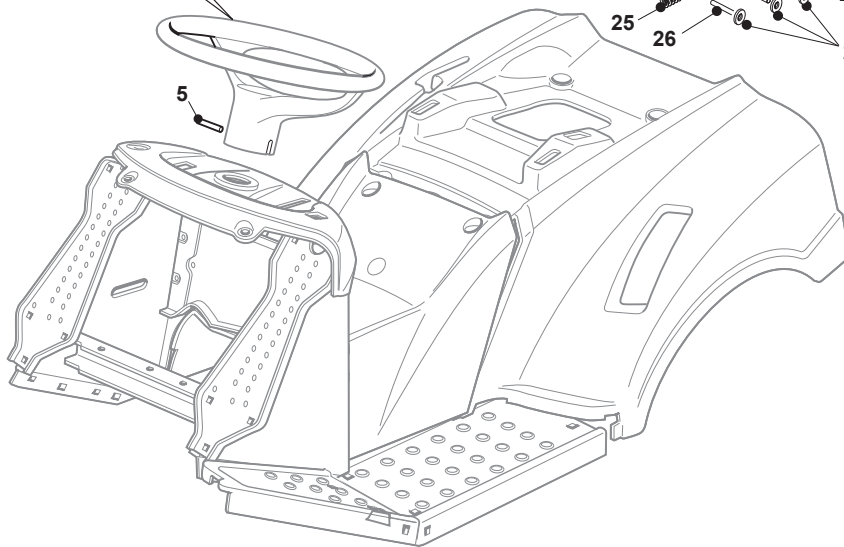

Fig.	Q.ty	Part No	Description	Notes
1	1	125961217/1	Coated Steering Wheel Black	Black
1	1	125961209/0	Steering Wheel	
1	1	125961212/0	Steering Wheel	Grey
2	1	325580500/0	Cap	
2	1	325580501/0	Cap	Square
2	1	325580505/0	Cap	Round
3	1	325961222/1	Steering Wheel	
4	1	325580508/0	Steering Plate Cover	
5	1	112620250/0	Pin	
6	1	125722470/0	Seat	
7	1	125722463/0	Seat	
8	1	125722453/1	Seat	
9	1	125722471/0	Seat	
10	1	125722456/0	Seat	
11	1	125722478/1	Seat	
12	1	125430285/0	Spring	
13	1	112789000/0	Screw	
14	1	112154330/0	Nut	
15	1	327063021/1	Cam	
16	2	112789100/0	Screw	
17	2	112523020/0	Washer	
18	2	112154330/0	Nut	
19	1	325547033/2	Seat Plate	
20	4	112793101/0	Screw	
21	4	112583500/0	Grower	
22	4	112523060/0	Washer	
23	2	112789000/0	Screw	
24	6	112604896/0	Crown Fastener	
25	1	125430285/0	Spring	
26	3	122517866/0	Pin	
27	1	325774575/0	Fulcrum Clamp	
28	1	112735661/0	Screw	
29	1	325318327/0	Lever	