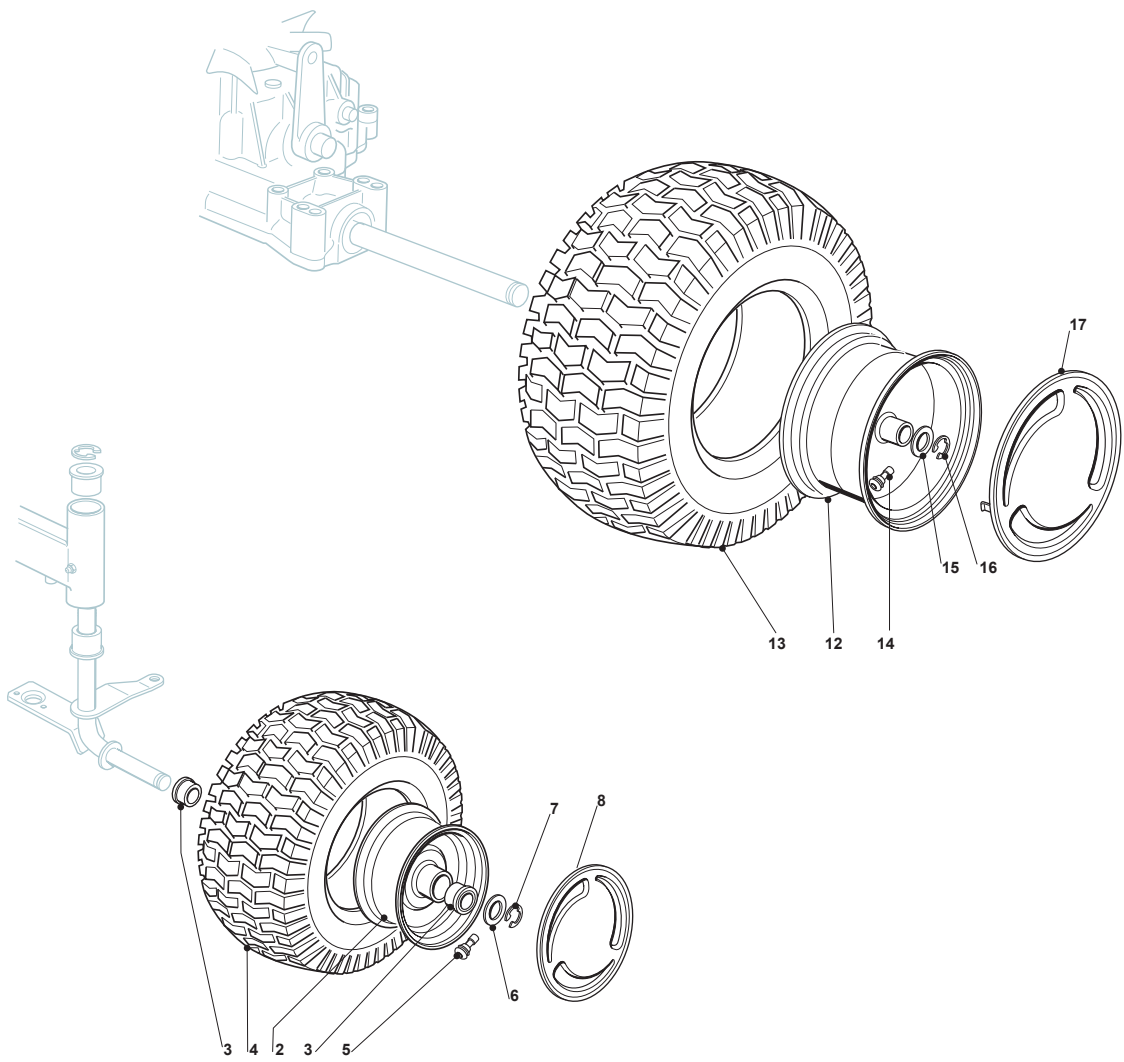

Fig.	Q.ty	Part No	Description	Notes
2	2	182000598/0	Rimm	
3	4	125122200/2	Bearing	
4	2	125590014/0	Tyre	13X5.00-6 PR2 TL P332A
4	2	125590020/0	Tyre	15X6.00-6 PR2 TL P519
4	2	125590019/0	Tyre	15X6.00-6 PR2 TL P512
4	2	125590018/0	Tyre	13X5.00-6 PR2 TL P512
5	2	125950000/0	Valve	
6	2	125670005/2	Washer	
7	2	112001000/0	Benzing Ring	
8	2	382110252/0	Front Wheel Cover	
12	2	182000599/0	Rimm	
13	2	125590015/0	Tyre	18X8.50-8 WANDA
13	2	125590021/0	Tyre	18X8.50-8 PR2 TL P512 WANDA
14	2	125950000/0	Valve	
15	2	125670005/2	Washer	
16	2	112001010/0	Benzing Ring	
17	2	382110253/0	Wheel Cover