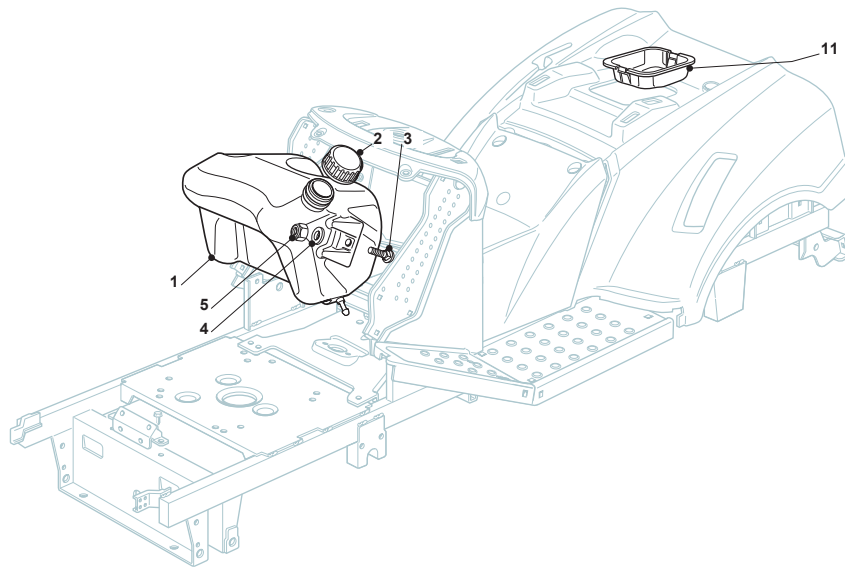

NJY 92 HYDRO

Collecting 92 cm Tank 5,5 Lt

Issue 13 - 2017

Fig.	Q.ty	Part No	Description	Notes
1	1	325735128/0	Tank	
2	1	125795000/1	Fuel Cap	
3	2	112815210/0	Screw	
4	2	325160039/0	Spacer	
5	2	112154510/0	Nut	
11	1	325207176/0	Basin