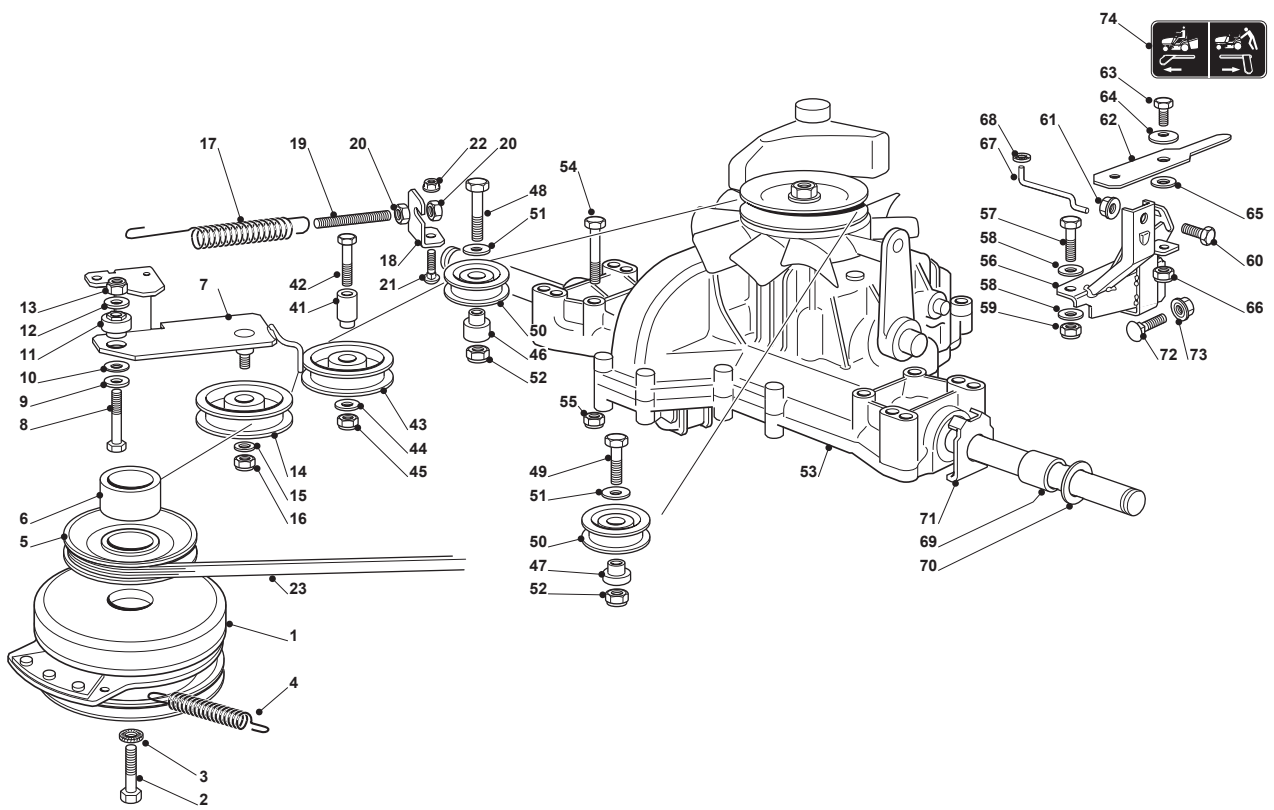

NJY 92 HYDRO

Collecting 92 cm Transmission Tuff Torq

Issue 13 - 2017

Fig.	Q.ty	Part No	Description	Notes
69	2	125160031/0	Spacer	
70	4	112521410/0	Washer	
71	2	325670025/0	Washer	
72	1	112792611/0	Screw	
73	1	112293201/0	Nut	
74	1	114361451/0	Label