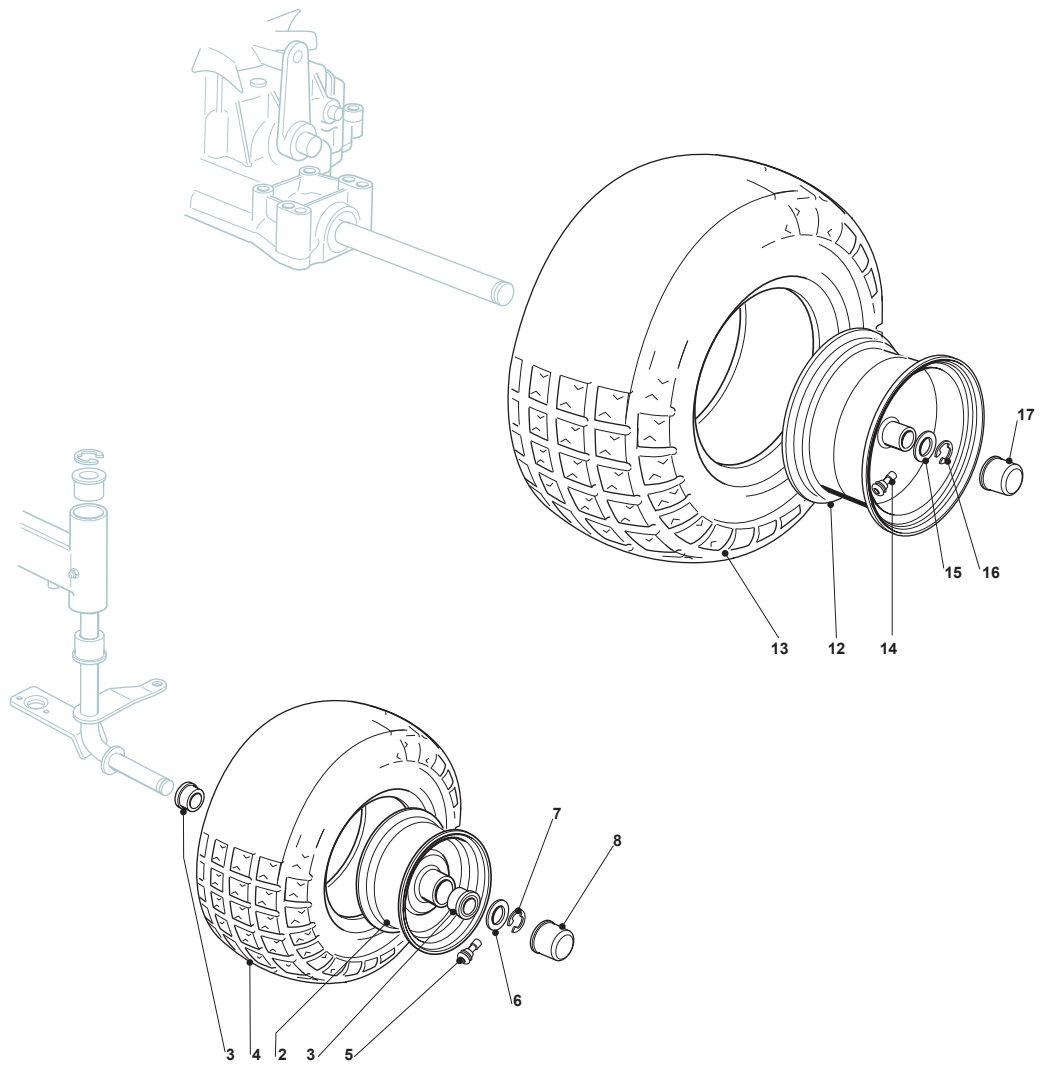

Fig.	Q.ty	Part No	Description	Notes
2	2	182000590/1	Rimm	
3	4	125122200/2	Bearing	
4	2	125590020/0	Tyre	15X6.00-6 PR2 TL P519 WANDA
5	2	125950000/0	Valve	
6	2	125670005/2	Washer	
7	2	112001000/0	Benzing Ring	
8	2	122110230/0	Hub Cover	Standard Black Cover
8	2	322110239/0	Hub Cover	Black cover with Stiga Logo
12	2	182000592/0	Rear Wheel Rimm	
13	2	125590022/0	Tyre	18X8.50-8 PR2 TL P519 WANDA
14	2	125950000/0	Valve	
15	2	125670005/2	Washer	
16	2	112001010/0	Benzing Ring	
17	2	122110230/0	Hub Cover	Standard Black Cover
17	2	322110239/0	Hub Cover	Black cover with Stiga Logo