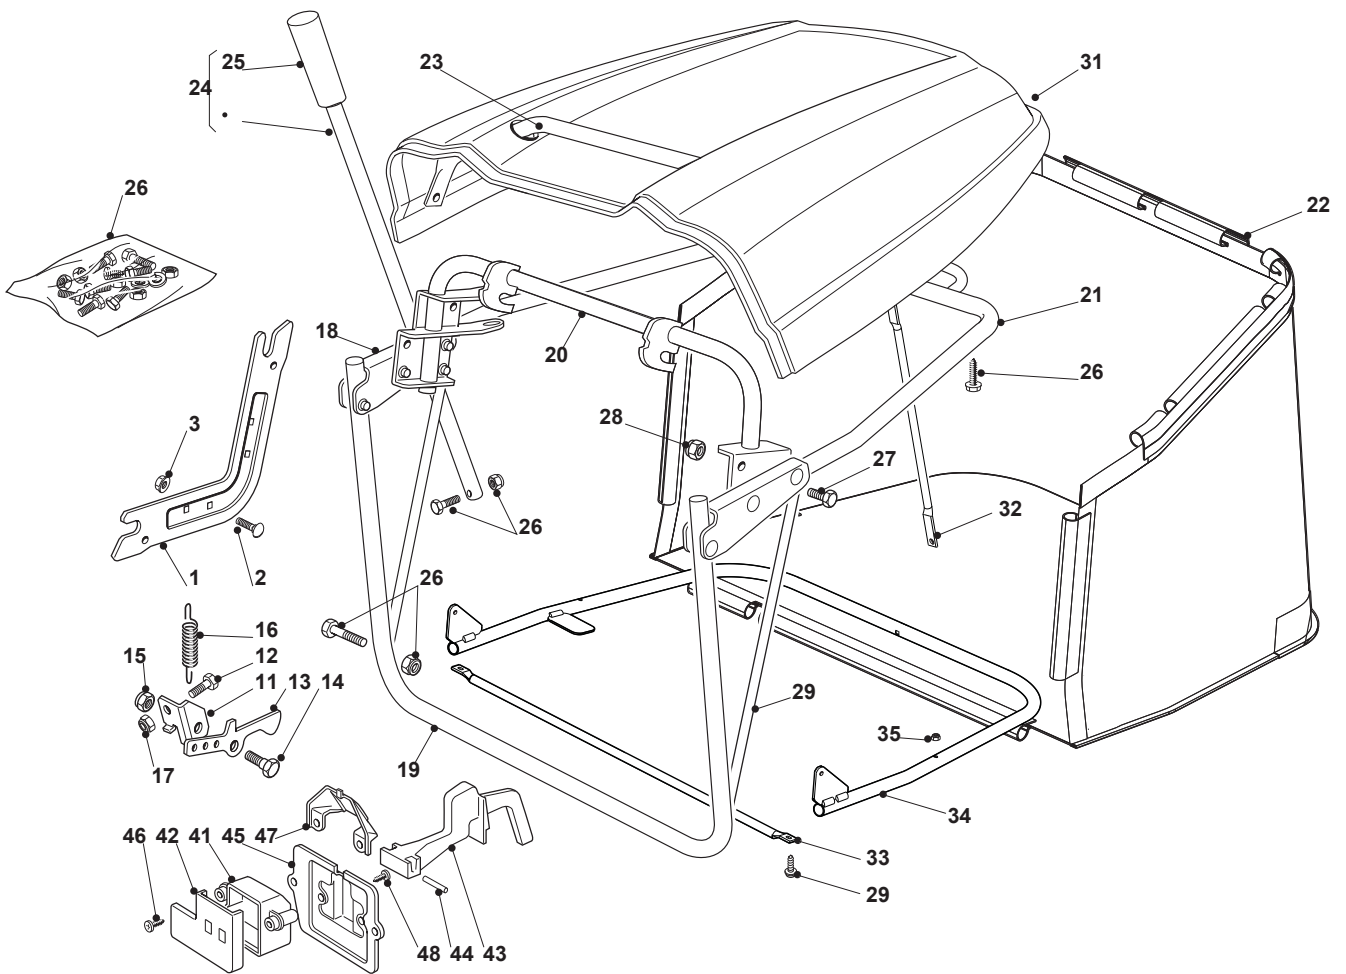

Fig.	Q.ty	Part No	Description	Notes
11	1	325755031/2	Bracket	
12	1	112789000/0	Screw	
13	1	325774315/1	Bracket	
14	1	125510080/2	Pin	
15	1	112292102/0	Nut	
16	1	122450432/0	Spring	
17	1	112154330/0	Nut	
18	1	382800109/0	Frame	
19	1	382800105/0	Grasscatcher Frame	
20	2	325650117/0	Stiffening	
21	1	382800107/0	Grasscatcher Upper Frame Assy	
22	1	182105974/0	Grasscatcher	
23	1	382180120/0	Outfit, Screws	
24	4	112729601/1	Screw	
25	2	112789210/0	Screw	
26	2	112540040/0	Washer	
31	1	382110273/1	Black Grass-Catcher Cover	
32	1	127394000/0	Handle	
33	2	112789020/0	Screw	
34	2	112523020/0	Washer	
35	2	112154330/0	Nut	
41	1	125600041/0	Grassc.Full Micro Protection	
42	1	125600042/0	Grasscatcher Micro Prot Cover	
43	1	125318124/0	Full Grassc. Microswtich Cover	
44	1	112400030/0	Pin	
45	1	325785272/1	Micro Protection	
46	1	112728510/0	Screw	
47	1	125600048/0	Empty Micro Grassc.Protection Cover	
48	2	112735110/0	Screw	