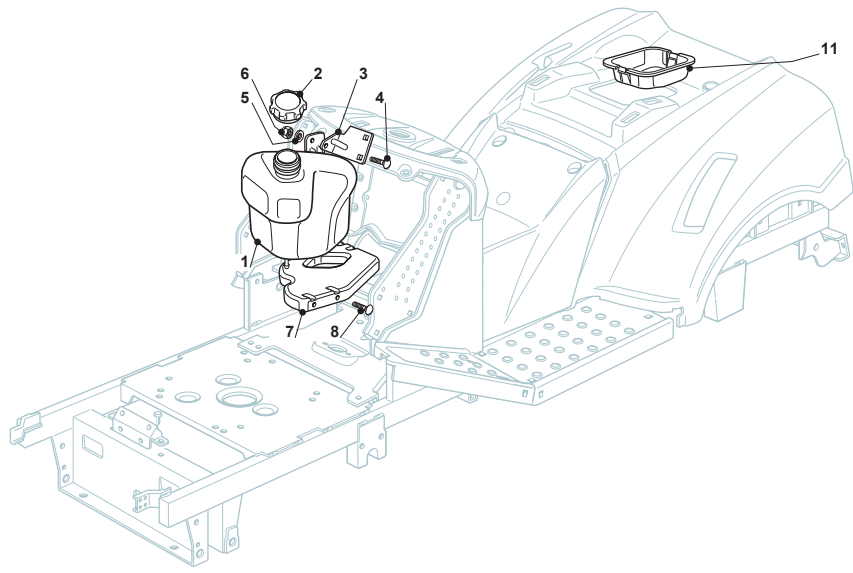

NJY 92 HYDRO

Collecting 92 cm Tank 4,5 Lt

Issue 13 - 2017

Fig.	Q.ty	Part No	Description	Notes
1	1	325735124/0	Fuel Tank	
2	1	125795001/1	Cap	
3	1	325785291/0	Support	
4	1	112789195/0	Screw	
5	1	112581500/0	Grower	
6	1	112437503/0	Plate	
7	1	325785289/0	Support	
8	4	112735403/0	Screw	
11	1	325207176/0	Basin