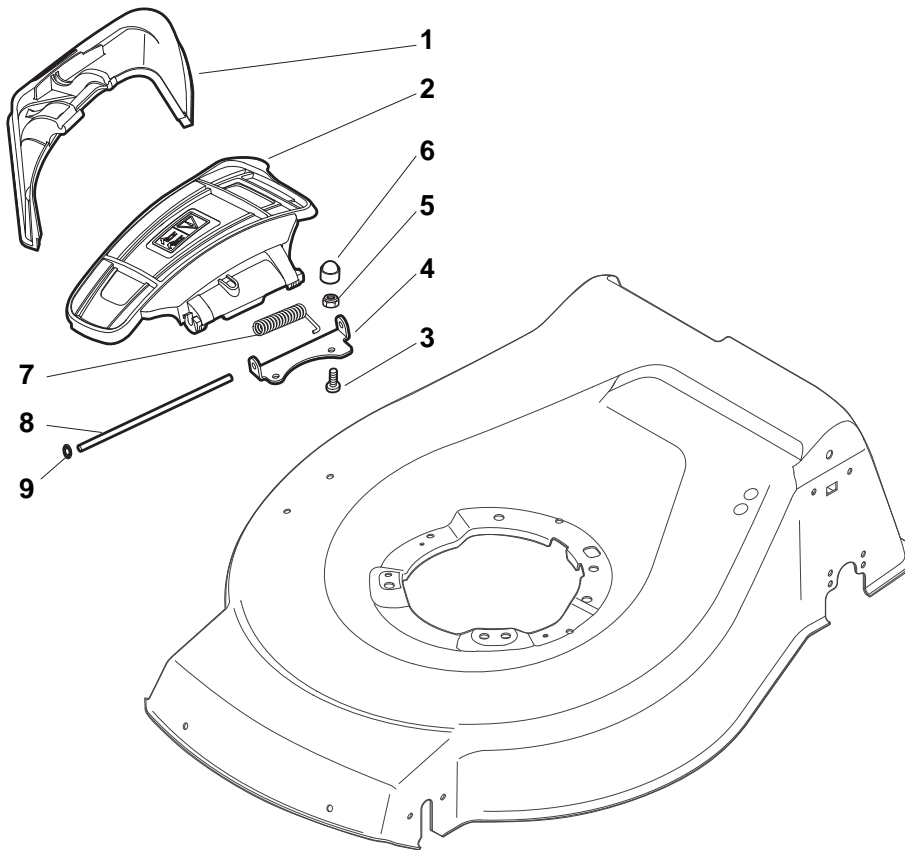

POS	PART. NO	Q.ty	DESCRIPTION	DESCRIZIONE	DESCRIPTION	BESCHREIBUNG	REMARKS
1	322108295/0	1	Stone-Guard	Parasassi	Pare-Pierres	Prallblech	
2	322600195/0	1	Ejection Guard	Protezione Uscita	Protection Sortie	Auswurfschutz	
3	112727803/0	2	Screw	Vite	Vis	Schraube	
4	322806643/0	1	Fulcrum Pin	Perno Fulcro	Pivot	Gelenkpunkt	
5	112154510/0	2	Nut	Dado	Ecrou	Mutter	
6	118203853/0	2	Protection	Cappuccio	Capuchon	Stecker	
7	122450456/0	1	Spring	Molla	Ressort	Feder	
8	122517869/0	1	Pin	Perno	Pivot	Bolzen	
9	112604896/0	2	Crown Fastener	Fissatore A Corona	Fixateur A Couronne	Kronescheibe