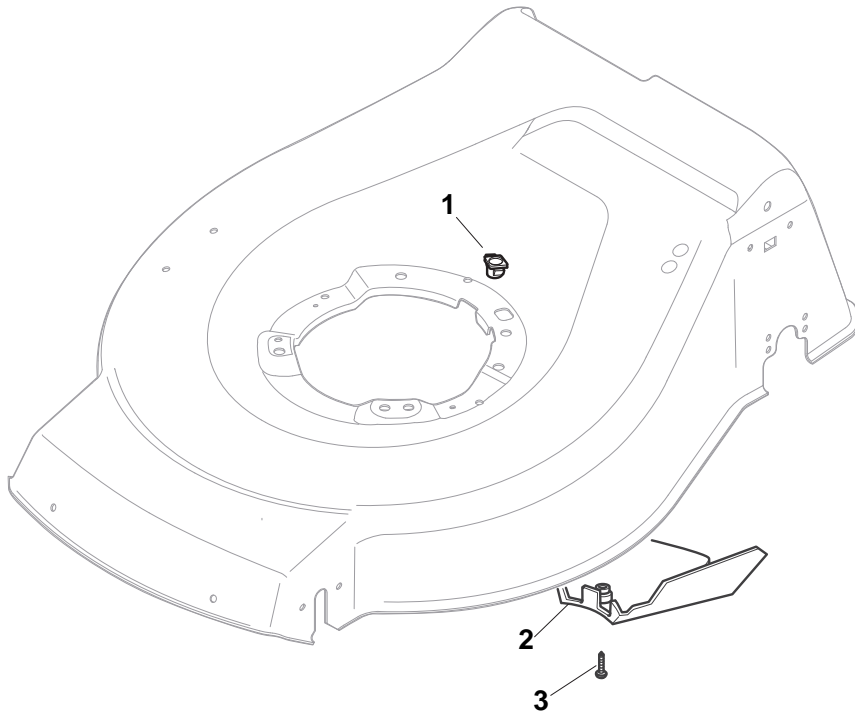

POS	PART. NO	Q.ty	DESCRIPTION	DESCRIZIONE	DESCRIPTION	BESCHREIBUNG	REMARKS
1	322291150/0	1	Rubber Insert	Insero In Gomma	Insert De	Gummi Einsatz	
2	122060192/0	1	Protection, Belt	Carter Cinghia	Protection Courroire	Schutz, Riemen	
3	112728530/0	1	Screw	Vite	Vis	Schraube