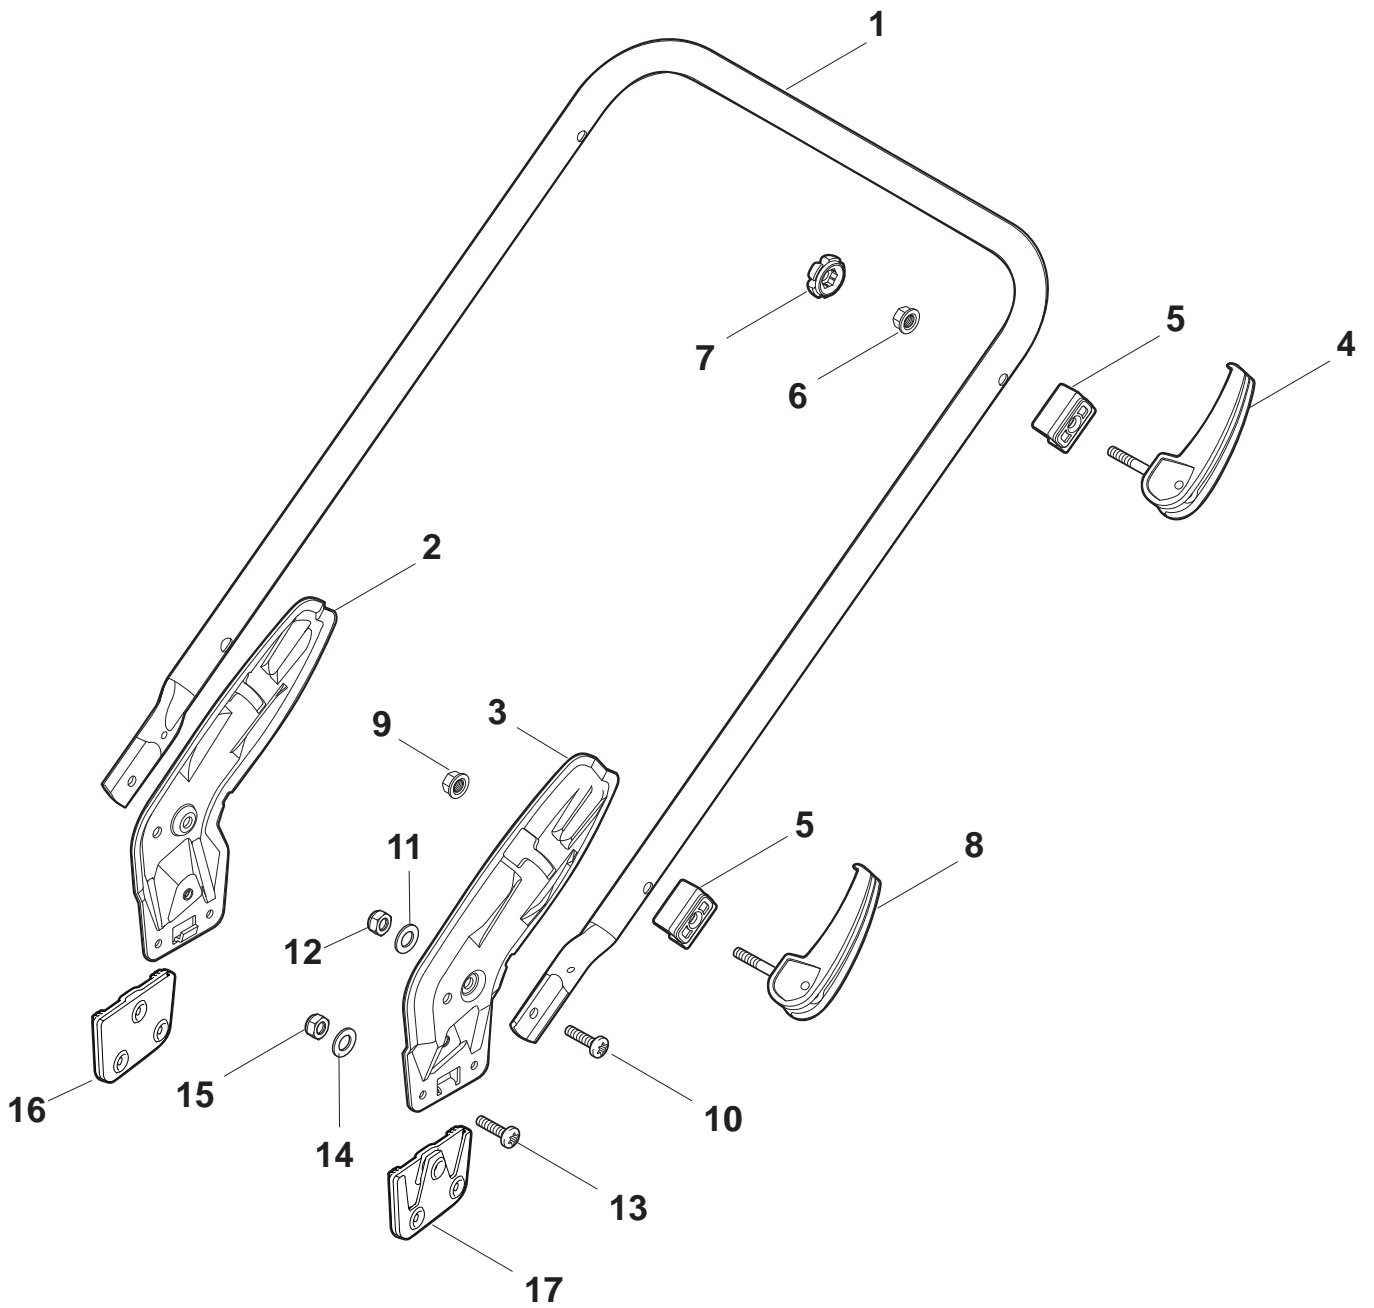

POS	PART. NO	Q.ty	DESCRIPTION	DESCRIZIONE	DESCRIPTION	BESCHREIBUNG	REMARKS
1	381006889/0	1	Handle, Lower Part	Parte Inf Maniglia	Poignée, Partie Inferieure	Griff, Unterteil	
2	381005125/0	1	Bracket, R	Staffa Dx	Etrier Droit	Steigbügel, Rechte	
3	381005127/0	1	Bracket, L	Staffa Sx	Etrier Gauche	Steigbügel, Linke	
4	381103350/0	2	Handle	Maniglia	Poignée	Griff	
5	322680016/0	4	Support	Supporto	Support	Halter	
6	122131750/0	2	Nut	Dado	Ecrou	Mutter	
7	322399835/0	2	Knob	Manopolina	Poignée	Griff	
8	381003254/0	2	Handle	Maniglia	Poignée	Griff	
9	112154220/0	2	Nut	Dado	Ecrou	Mutter	
10	112760605/0	2	Screw	Vite	Vis	Schraube	
11	112521350/0	2	Washer	Rosetta	Rondelle	Scheibe	
12	112155000/0	2	Nut	Dado	Ecrou	Mutter	
13	112727803/0	6	Screw	Vite	Vis	Schraube	
14	112523040/0	6	Washer	Rosetta	Rondelle	Scheibe	
15	112154510/0	6	Nut	Dado	Ecrou	Mutter	
16	322551580/0	1	Isolation Plate	Piastrina Isolamento	Plaquette De Isolement	Absonderung Platte	
17	322551581/0	1	Isolation Plate	Piastrina Isolamento	Plaquette De Isolement	Absonderung Platte