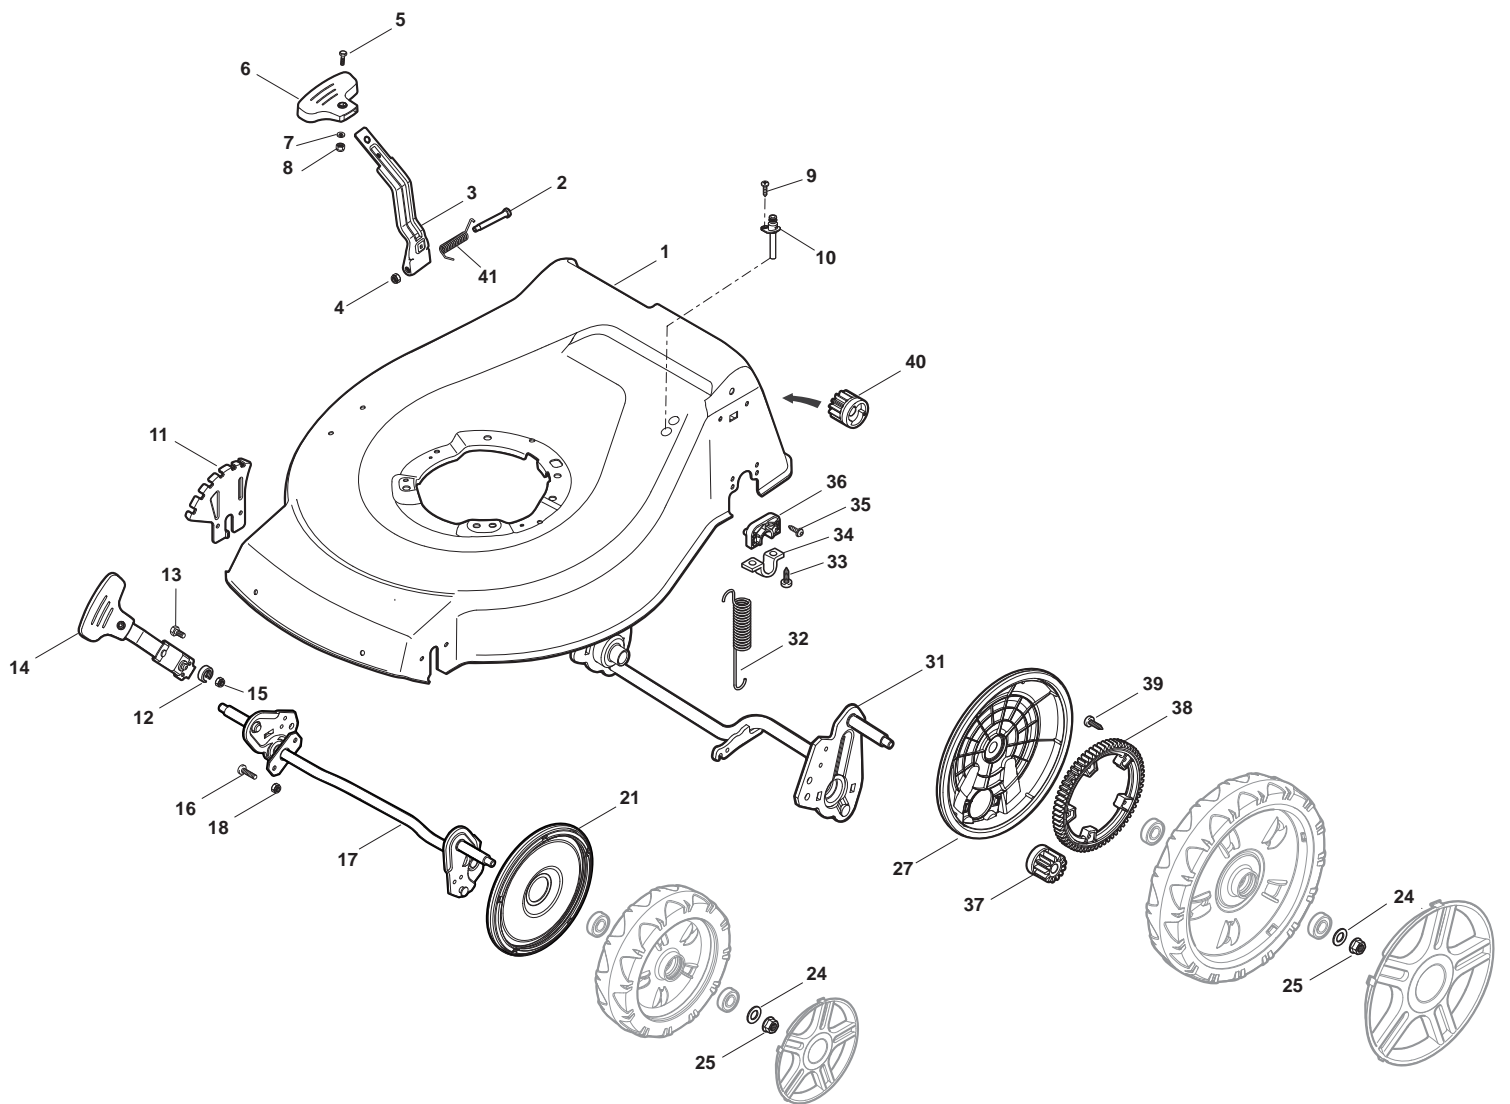

POS	PART. NO	Q.ty	DESCRIPTION	DESCRIZIONE	DESCRIPTION	BESCHREIBUNG	REMARKS
1	381004536/0	1	Deck Red	Chassis Rosso	Châssis Rouge	Gehäuse Rot	
1	381004538/0	1	Deck Red	Chassis Rosso	Châssis Rouge	Gehäuse Rot	Side Discharge
1	381004562/0	1	Deck Yellow	Chassis Giallo	Châssis Jaune	Gehäuse Gelb	
2	122534131/0	1	Pin	Perno	Pivot	Bolzen	
3	381003398/0	1	Lever, Height Adjustment	Leva Regolazione Altezza	Levier Reglage Hauteur	Hebel, Höneverstellung	
4	112154510/0	1	Nut	Dado	Ecrou	Mutter	
5	112788512/0	1	Screw	Vite	Vis	Schraube	
6	322394503/0	1	Knob	Manopolina	Poignée	Griff	
7	112521310/0	1	Washer	Rosetta	Rondelle	Scheibe	
8	112150000/0	1	Nut	Dado	Ecrou	Mutter	
9	112728450/0	1	Screw	Vite	Vis	Schraube	
10	322034002/0	1	Washing Connection	Attacco Acqua Lavaggio	Attaque Lavage	Waschenverbindung	
11	322735589/0	1	Sector, Height Adjustment	Settore Regolazione Altezza	Secteur Reglage Hauteur	Sektor, Höneverstellung	
12	122171002/0	2	Spacer	Distanziale	Entretoise	Distanzring	
13	112789000/0	2	Screw	Vite	Vis	Schraube	
14	381003351/0	1	Lever, Height Adjustment	Leva Regolazione Altezza	Levier Reglage Hauteur	Hebel, Höneverstellung	
15	112154330/0	2	Nut	Dado	Ecrou	Mutter	
16	112727803/0	4	Screw	Vite	Vis	Schraube	
17	381002881/1	1	Axle, Front Wheels	Asse Ruote Anteriori	Axe Roues Avant	Achse, Vorderrad	
18	112154510/0	4	Nut	Dado	Ecrou	Mutter	
21	322600145/0	2	Protection, Wheel	Protezione Ruote	Protection Roue	Schütz, Räder	
24	112521350/0	4	Washer	Rosetta	Rondelle	Scheibe	
25	112155000/0	4	Nut	Dado	Ecrou	Mutter	
27	322600208/0	2	Protection, Wheel	Protezione Ruote	Protection Roue	Schütz, Räder	
31	381302835/1	1	Axle, Rear Wheels	Asse Ruote Posteriore	Axe Roues Arriere	Achse, Hinterrad	
32	122450460/0	1	Spring	Molla	Ressort	Feder	
33	112728697/0	4	Screw	Vite	Vis	Schraube	
34	322545152/0	2	Plate	Piastrina	Plaquette	Plättchen	
35	112728697/0	4	Screw	Vite	Vis	Schraube	
36	322785304/1	2	Support	Supporto	Support	Halter	
37	122570134/0	1	Pinion L	Pignone Sx	Pignon G	Ritzel Linkes	
38	322120115/0	2	Ring Gear	Corona	Couronne	Kranz	
39	112728706/0	6	Screw	Vite	Vis	Schraube	
40	122570133/0	1	Pinion R	Pignone Dx	Pignon D	Ritzel Rechtes	
41	122446192/0	1	Spring	Molla	Ressort	Feder