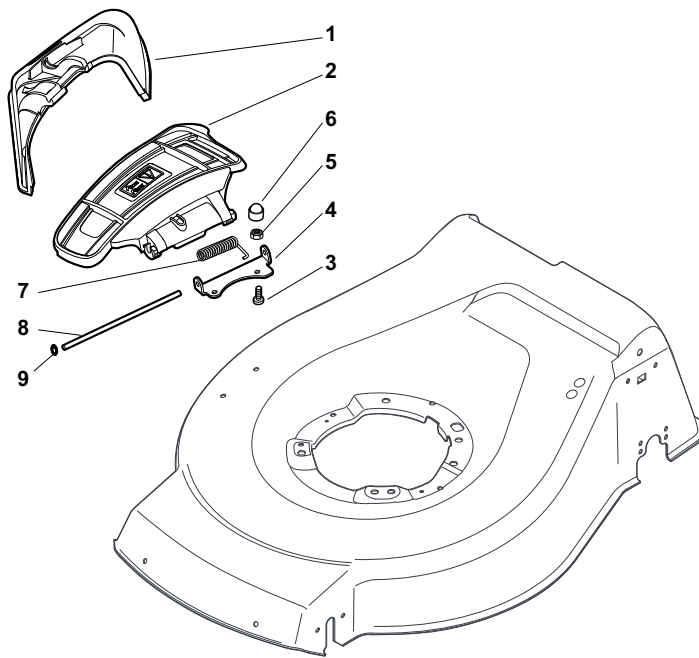

POS	PART. NO	Q.ty	DESCRIPTION	DESCRIZIONE	DESCRIPTION	BESCHREIBUNG	REMARKS
1	322108295/0	1	Stone-Guard	Parasassi	Pare-Pierres	Prallblech	
2	322600195/0	1	Ejection Guard	Protezione Uscita	Protection Sortie	Auswurfschutz	
3	112727803/0	2	Screw	Vite	Vis	Schraube	
4	322806639/0	1	Fulcrum Pin	Fulcro	Point D'Appui	Gelenkpunkt	
5	12154510/0	2	Nut	Dado	Ecrou	Mutter	
6	18203853/0	2	Protection	Cappuccio	Capuchon	Stecker	
7	122450456/0	1	Spring	Molla	Ressort	Feder	
8	122517869/0	1	Pin	Perno	Pivot	Bolzen	
9	12604896/0	2	Crown Fastener	Fissatore A Corona	Fixateur A Couronne	Kronescheibe