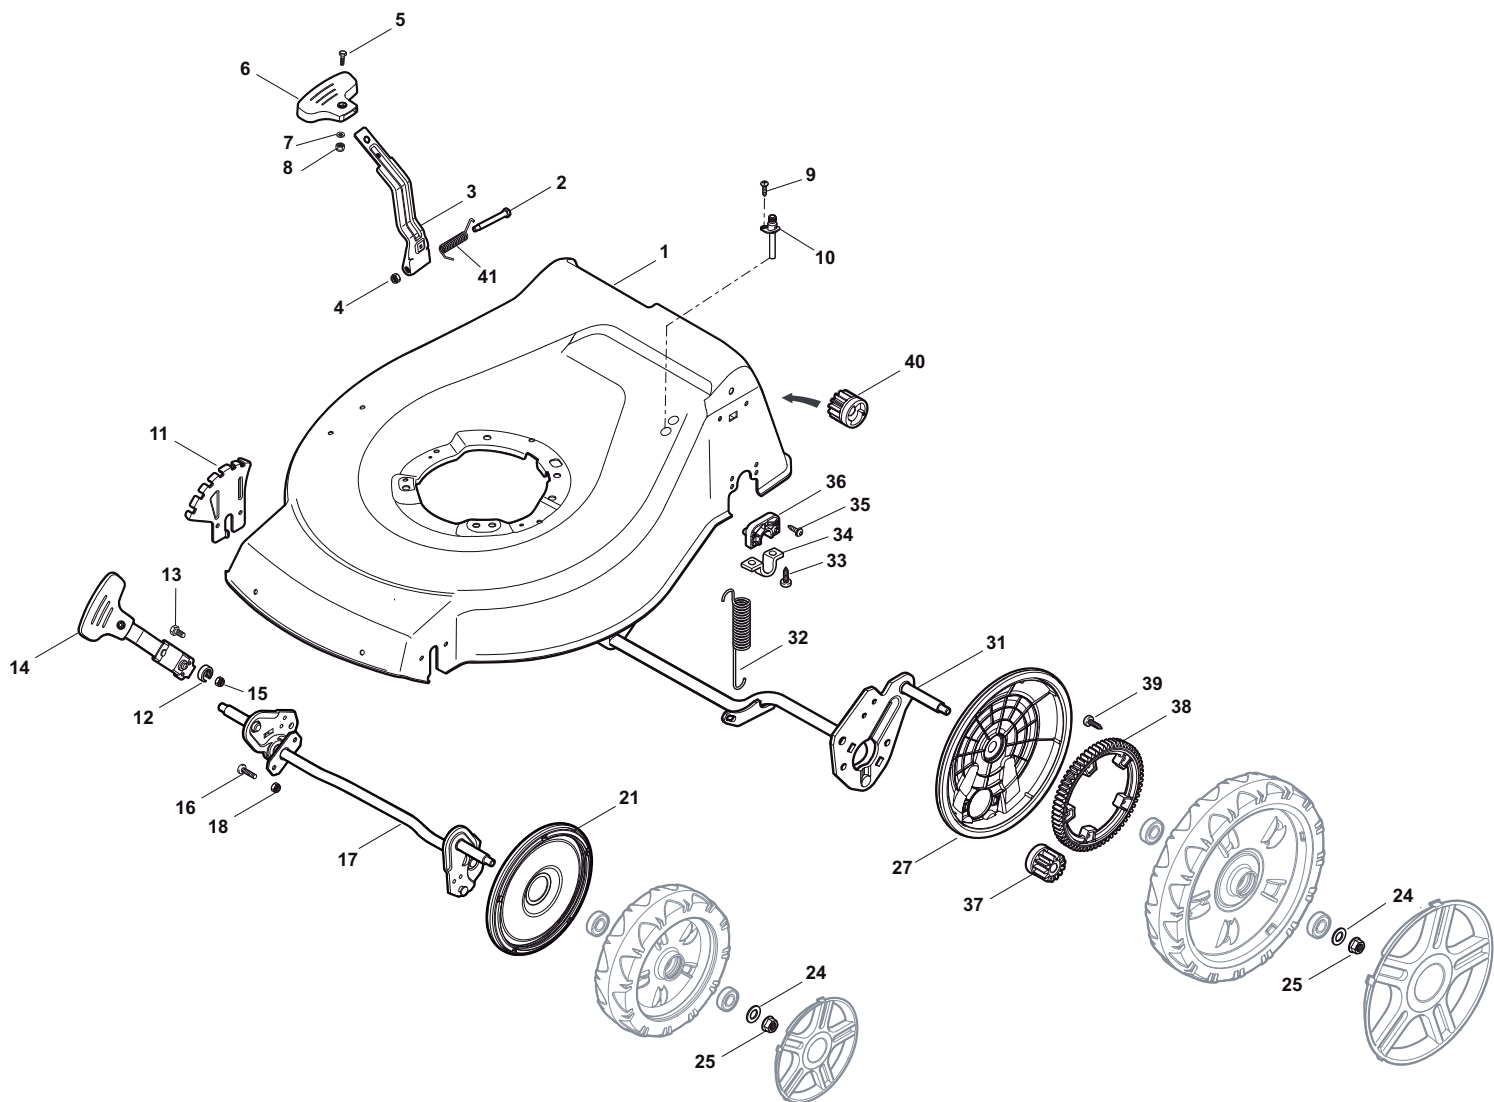

POS	PART. NO	Q.ty	DESCRIPTION	DESCRIZIONE	DESCRIPTION	BESCHREIBUNG	REMARKS
1	381004540/0	1	Deck Red	Chassis Rosso	Châssis Rouge	Gehäuse Rot	
1	381004590/0	1	Deck Yellow	Chassis Giallo	Châssis Jaune	Gehäuse Gelb	
1	381004542/0	1	Deck Red	Chassis Rosso	Châssis Rouge	Gehäuse Rot	Side Discharge
2	122534131/0	1	Pin	Perno	Pivot	Bolzen	
3	381003398/0	1	Lever, Height Adjustment	Leva Regolazione Altezza	Levier, Reglage Hauteur	Hebel, Höheverstellung	
4	12154510/0	1	Nut	Dado	Ecrou	Mutter	
5	12788512/0	1	Screw	Vite	Vis	Schraube	
6	322394503/0	1	Knob	Manopolina	Poignée	Griff	
7	12521310/0	1	Washer	Rondella	Rondelle	Scheibe	
8	12150000/0	1	Nut	Dado	Ecrou	Mutter	
9	12728450/0	1	Screw	Vite	Vis	Schraube	
10	322034002/0	1	Washing Connection	Attacco Acqua Lavaggio	Attaque Lavage	Waschenverbindung	
11	322735589/0	1	Sector, Height Adjustment	Settore Regolazione Altezza	Secteur Reglage Hauteur	Sektor, Höheverstellung	
12	22171002/0	2	Spacer	Distanziale	Entretoise	Distanzring	
13	12789000/0	2	Screw	Vite	Vis	Schraube	
14	381003351/0	1	Lever, Height Adjustment	Leva Regolazione Altezza	Levier Reglage Hauteur	Hebel, Höneverstellung	
15	12154330/0	2	Nut	Dado	Ecrou	Mutter	
16	112727803/0	4	Screw	Vite	Vis	Schraube	
17	381002885/1	1	Axle, Front Wheels	Asse Ruote Anteriori	Axe Roues Avant	Achse, Vorderrad	
18	12154510/0	4	Nut	Dado	Ecrou	Mutter	
21	322600145/0	2	Protection, Wheel	Prot. Ruote	Protection Roue	Schütz, Räder	
24	12521350/0	4	Washer	Rondella	Rondelle	Scheibe	
25	12155000/0	4	Nut	Dado	Ecrou	Mutter	
27	322600208/0	2	Protection, Wheel	Prot. Ruote	Protection Roue	Schütz, Räder	
31	381302835/0	1	Axle, Rear Wheels	Asse Ruote Posteriori	Axe Roues Arriere	Achse, Hinterrad	
32	122450460/0	1	Spring	Molla	Ressort	Feder	
33	112728697/0	4	Screw	Vite	Vis	Schraube	
34	22545152/0	2	Plate	Piastrina	Plaquette	Platte	
35	112728697/0	4	Screw	Vite	Vis	Schraube	
36	322785304/1	2	Support	Supporto	Support	Halter	
37	122570134/0	1	Pinion L	Pignone Sx	Pignon G	Ritzel Linkes	
38	322120115/0	2	Ring Gear	Corona Trascinamento	Couronne	Kranz	
39	112728706/0	6	Screw	Vite	Vis	Schraube	
40	122570133/0	1	Pinion R	Pignone Dx	Pignon D	Ritzel Rechtes	
41	122446192/0	1	Spring	Molla	Ressort	Feder