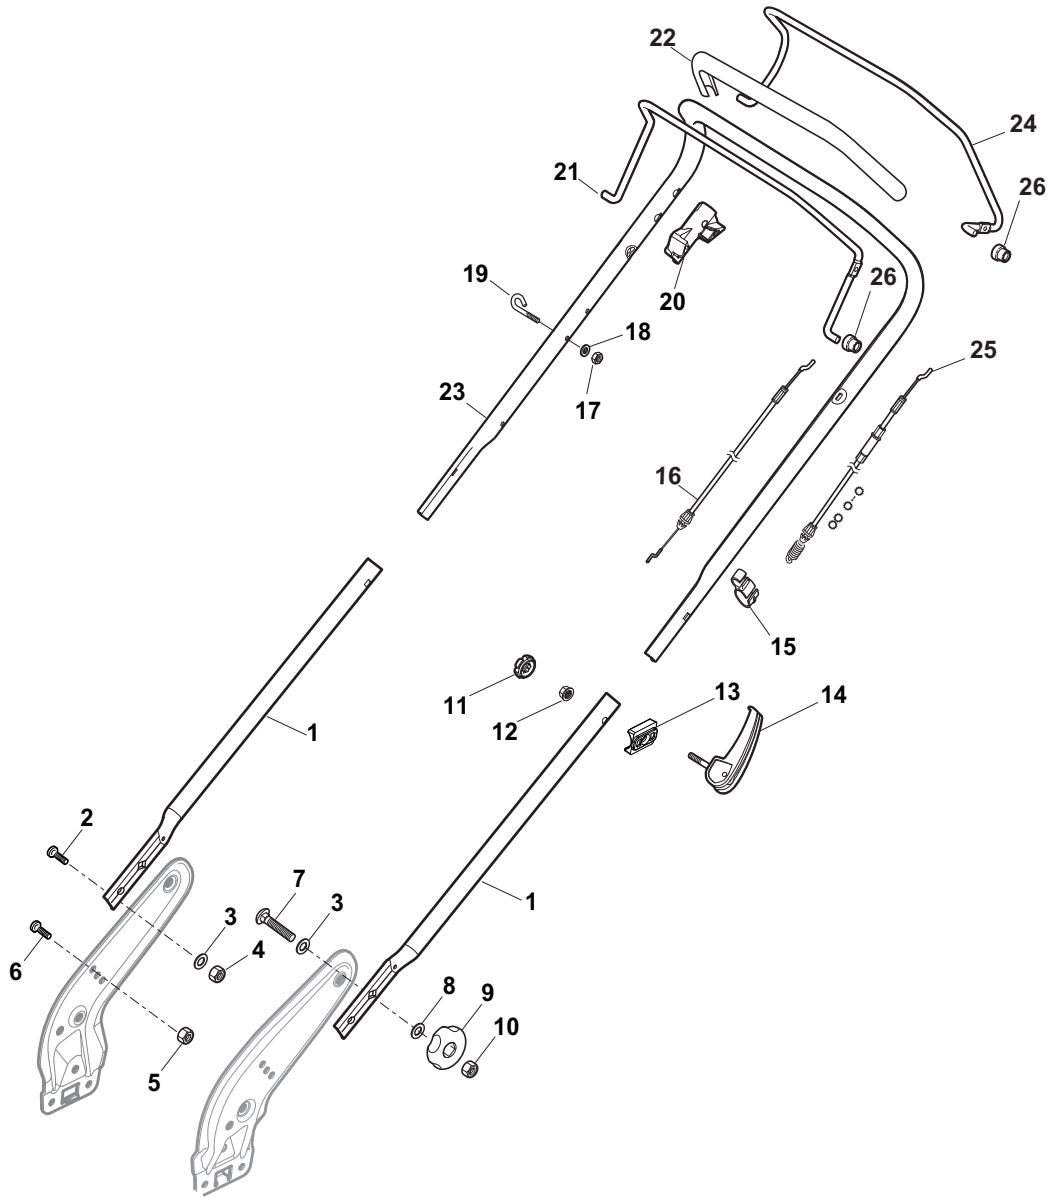

POS	PART. NO	Q.ty	DESCRIPTION	DESCRIZIONE	DESCRIPTION	BESCHREIBUNG	REMARKS
1	381007048/0	2	Handle, Lower Part	Manico Inferiore	Mancheron Inferiure	Holm, Unterteil	
2	112727803/0	2	Screw	Vite	Vis	Schraube	
3	12521330/0	2	Washer	Rosetta	Rondelle	Scheibe	
4	12154510/0	2	Nut	Dado	Ecrou	Mutter	
5	12155000/0	2	Nut	Dado	Ecrou	Mutter	
6	12760605/0	2	Screw	Vite	Vis	Schraube	
7	12819120/0	2	Screw	Vite	Vis	Schraube	
8	12523060/0	2	Washer	Rosetta	Rondelle	Scheibe	
9	322399804/1	2	Knob	Manopolina	Poignée	Griff	
10	12293200/0	2	Nut	Dado	Ecrou	Mutter	
11	322399835/0	2	Washer	Rondella	Rondelle	Scheibe	
12	22131750/0	2	Nut	Dado	Ecrou	Mutter	
13	322680016/0	2	Support	Supporto	Support	Halter	
14	381003253/0	2	Handle	Maniglia	Poignee	Griff	
15	118390020/0	1	Fairlead	Fermacavo	Fixation Cable	Kabelbefestigung	
16	181030053/0	1	Cable, Thread Engine Brake	Cavo Freno Motore	Cable Frein Moteur	Kabel, Motorbremse	GGP
16	181030056/0	1	Cable, Thread Engine Brake	Cavo Freno Motore	Cable Frein Moteur	Kabel, Motorbremse	B&S
16	181030070/0	1	Cable, Thread Engine Brake	Cavo Freno Motore	Cable Frein Moteur	Kabel, Motorbremse	HONDA
17	12154510/0	1	Nut	Dado	Ecrou	Mutter	
18	12521330/0	1	Washer	Rondella	Rondelle	Scheibe	
19	22430313/0	1	Guide Spring	Molla Guida	Ressort De Guide	Feder Führer	
20	322545204/0	1	Fulcrum Pin	Fulcro	Point D'Appui	Gelenkpunkt	
21	181003300/1	1	Lever, Engine Brake	Leva Freno Motore	Levier Frein Moteur	Hebel, Motorbremse	
22	22291050/0	1	Handgrip Black	Impugnatura Manico Nera	Poignée Noire	Handgriff Schwarz	
23	381006838/0	1	Handle, Upper Part	Manico, Parte Sup	Mancheron, Partie Sup.	Holm, Oberteil	
24	181003301/0	1	Lever, Rear Drive	Leva Comando Trazione	Levier, Commande Traction	Hebel, Antrieb	
25	381030051/0	1	Cable, Rear Drive	Cavo Comando Trazione	Câble, Commande Traction	Kabel, Antrieb	
26	22041966/0	2	Bush	Bussola	Douille	Büchse