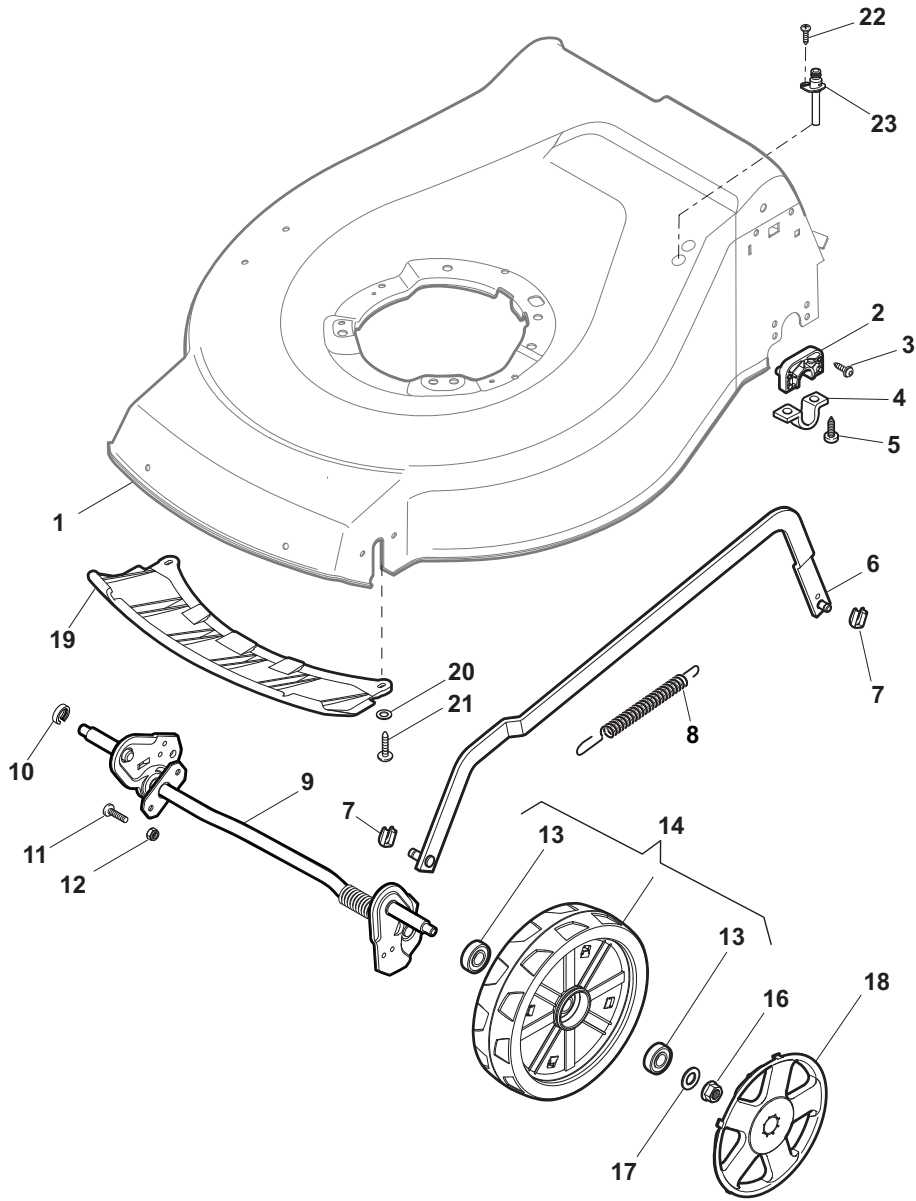

ILLUSTRATED PARTS LIST

NTD 484 TR R NTD 484 TR/E R

- Use GLOBAL GARDEN PRODUCT Genuine Spare Parts specified in the parts list for repair and/or replacement.
- The contents described in the parts list may change due to improvement.
- The drawings of the spare parts are only indicative and might not represent the part in question exactly.
- The indications "right" - "left" - "front" - "rear" refer to the position of the operator when using the machine.
- When placing orders of parts for repair and/or replacement, make sure that the illustrated parts list is the one applying to the machine's year of manufacture, as shown on the identification plate attached to the machine.

POS	PART. NO	Q.ty	DESCRIPTION	DESCRIZIONE	DESCRIPTION	BESCHREIBUNG	REMARKS
1	381004544/0	1	Deck Red	Chassis Rosso	Châssis Rouge	Gehäuse Rot	
2	322785304/0	2	Support	Supporto	Support	Halter	
3	112728697/0	4	Screw	Vite	Vis	Schraube	
4	22545154/0	2	Plate	Piastrina	Plaquette	Plättchen	
5	112728697/0	4	Screw	Vite	Vis	Schraube	
6	381002041/0	1	Adjustment Rod	Asta Regolazione	Tige Reglage	Verstellungstange	
7	112436051/0	2	Plate	Piastrina	Plaquette	Plättchen	
8	122446193/0	1	Spring	Molla	Ressort	Feder	
9	381302859/0	1	Axle, Front Wheels	Asse Ruote Anteriore	Axe Roues Avant	Achse, Vorderrad	
10	22171002/0	1	Spacer	Distanziale	Entretoise	Distanzring	
11	112727803/0	4	Screw	Vite	Vis	Schraube	
12	12154510/0	4	Nut	Dado	Ecrou	Mutter	
13	19216035/0	2	Bearing	Cuscinetto	Coussinet	Lager	
14	381007448/0	2	Wheel Ø 180	Ruota Ø 180	Roue Ø 180	Rad Ø 180	
16	12155000/0	2	Nut	Dado	Ecrou	Mutter	
17	12521350/0	2	Washer	Rosetta	Rondelle	Scheibe	
18	22110382/0	2	Hub Cap	Coprimozzo	Couvre-Moyeu	Radkappe	
19	322500102/0	1	Air Intake Grill	Griglia Aspirazione	Grille D'Aspiration	Ansauggitter	
20	112523000/1	2	Washer	Rosetta	Rondelle	Scheibe	
21	12728124/0	2	Screw	Vite	Vis	Schraube	
22	12728450/0	1	Screw	Vite	Vis	Schraube	
23	322034002/0	1	Washing Connection	Attacco Acqua Lavaggio	Attaque Lavage	Waschenverbindung	