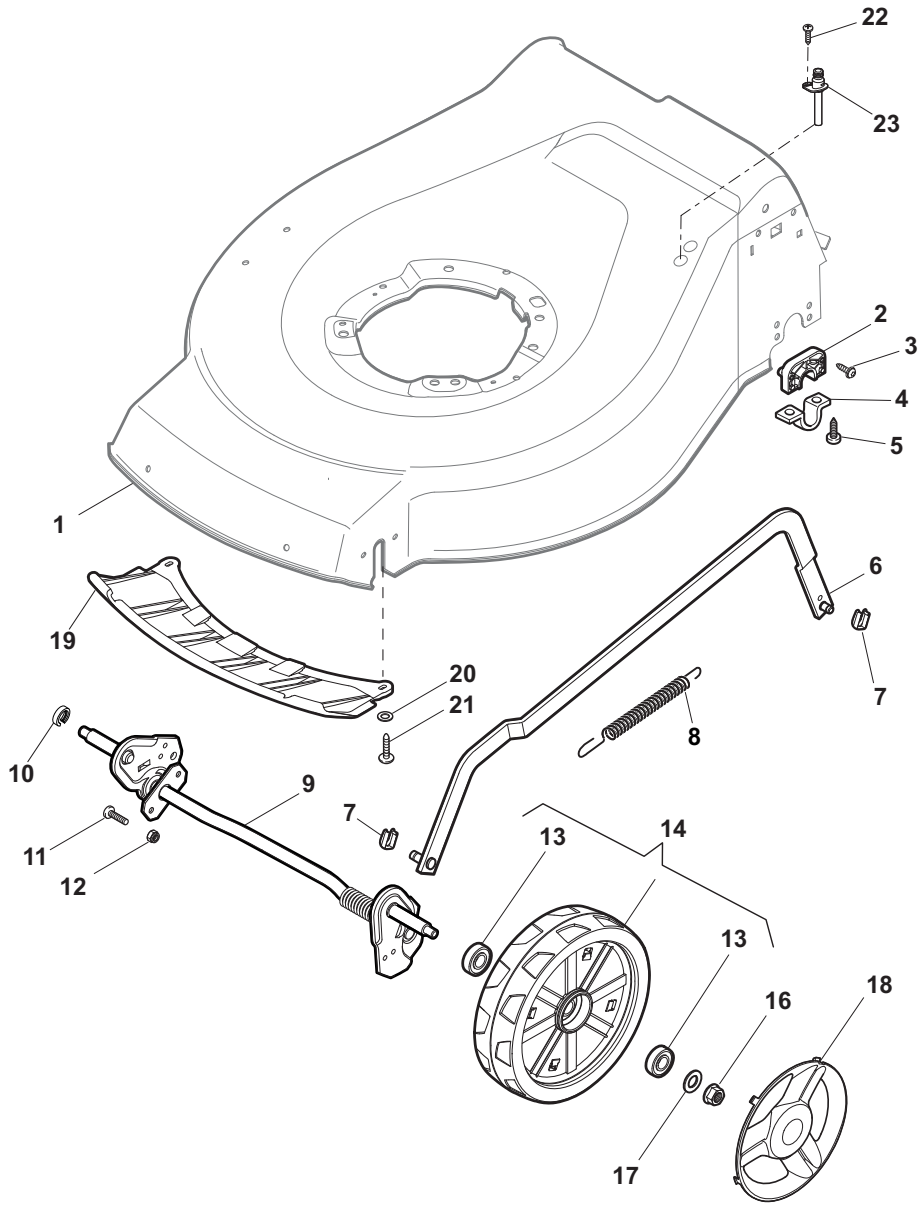

POS	PART. NO	Q.ty	DESCRIPTION	DESCRIZIONE	DESCRIPTION	BESCHREIBUNG	REMARKS
1	381004544/0	1	Deck Red	Chassis Rosso	Châssis Rouge	Gehäuse Rot	
2	322785304/0	2	Support	Supporto	Support	Halter	
3	112728697/0	4	Screw	Vite	Vis	Schraube	
4	22545154/0	2	Plate	Piastrina	Plaquette	Plättchen	
5	112728697/0	4	Screw	Vite	Vis	Schraube	
6	381002041/0	1	Adjustment Rod	Asta Regolazione	Tige Reglage	Verstellungstange	
7	112436051/0	2	Plate	Piastrina	Plaquette	Plättchen	
8	122446193/0	1	Spring	Molla	Ressort	Feder	
9	381302859/0	1	Axle, Front Wheels	Asse Ruote Anteriore	Axe Roues Avant	Achse, Vorderrad	
10	22171002/0	1	Spacer	Distanziale	Entretoise	Distanzring	
11	112727803/0	4	Screw	Vite	Vis	Schraube	
12	12154510/0	4	Nut	Dado	Ecrou	Mutter	
13	19216035/0	2	Bearing	Cuscinetto	Coussinet	Lager	
14	381007448/0	2	Wheel Ø 180	Ruota Ø 180	Roue Ø 180	Rad Ø 180	
16	12155000/0	2	Nut	Dado	Ecrou	Mutter	
17	12521350/0	2	Washer	Rosetta	Rondelle	Scheibe	
18	322110687/0	2	Hub Cap	Coprимozzo	Couvre-Moyeu	Radkappe	
19	322500102/0	1	Air Intake Grill	Griglia Aspirazione	Grille D'Aspiration	Ansauggitter	
20	112523000/1	2	Washer	Rosetta	Rondelle	Scheibe	
21	12728124/0	2	Screw	Vite	Vis	Schraube	
22	12728450/0	1	Screw	Vite	Vis	Schraube	
23	322034002/0	1	Washing Connection	Attacco Acqua Lavaggio	Attaque Lavage	Waschenverbindung