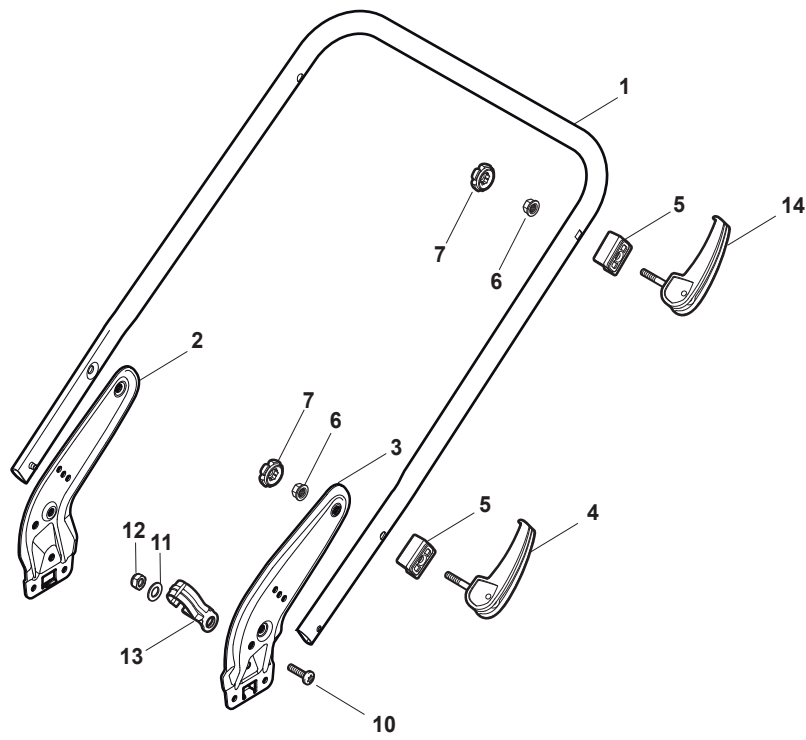

# NTL 484 W TR/E 4S - W TRQ/E 4S

Petrol Lawn Mower Deck And Height Adjusting

Issue 14 - 2016

Fig.	Q.ty	Part No	Description	Notes
1	1	381004741/0	Grey Deck	
1	1	381004731/0	Grey Deck	Side Discharge
1	1	381004562/0	Yellow Deck	
1	1	381004538/0	Red Deck	Side Discharge
1	1	381004536/0	Red Deck	
2	1	122534131/0	Pin	
3	1	381003398/0	Lever, Height Adjustment	
4	1	112154510/0	Nut	
5	1	112788512/0	Screw	
6	1	322394503/0	Knob	NT Knob
7	1	112521310/0	Washer	
8	1	112150000/0	Nut	
10	1	122943013/0	Screw	
11	1	381002030/0	Rod, Height Adjustment	
12	1	112436051/0	Plate	
13	3	112727803/0	Screw	
14	3	112154510/0	Nut	
15	1	112727801/0	Screw	
16	1	381002883/1	Front Wheel Axle	
17	1	112154510/0	Nut	
18	1	112728450/0	Screw	
19	1	322034002/0	Washing Connection	
20	1	322394522/0	Knob	Delta Knob
21	2	322600145/0	Protection, Wheel	
24	4	112521350/0	Washer	
25	4	112155000/0	Nut	
27	2	322600208/0	Protection, Wheel	
31	1	381302835/1	Axle, Rear Wheels	
32	1	122450460/0	Spring	
33	4	112728697/0	Screw	
34	2	322545152/0	Plate	
35	4	112728697/0	Screw	
36	2	322785304/1	Support	
37	1	122570134/0	Left Pinion	
38	2	322120115/0	Wheels Crown	
39	6	112728706/0	Screw	
40	1	122570133/0	Right Pinion	
41	1	122446192/0	Spring	

Fig.	Q.ty	Part No	Description	Notes
1	1	322500102/0	Front Combi	
2	2	112523000/1	Washer	
3	2	112728124/0	Screw	
5	1	322226143/0	Mask, Red	
5	1	322226144/0	Mask, Yellow	with STIGA Logo
5	1	322226151/0	Mask, Black	with STIGA Logo
5	1	322226153/0	Mask, Black	
5	1	322226155/0	Mask, Yellow	
6	2	112727799/0	Screw	
7	1	322393638/0	Handlegrip Black	
7	1	322393639/0	Handle, Grey	
7	1	322393640/0	Handle, Yellow	
8	2	112154510/0	Nut	
9	2	112728697/0	Screw	
10	1	322820082/0	Cap	
11	1	322820083/0	Cap	
12	1	322226167/0	Front Plate	
13	1	322226165/0	Mask, Black	
14	2	112728300/0	Screw	
15	1	322226157/0	Mask, Black	
16	1	322393642/0	Bumper Handle	
17	2	112727799/0	Screw	
18	2	112154510/0	Nut	