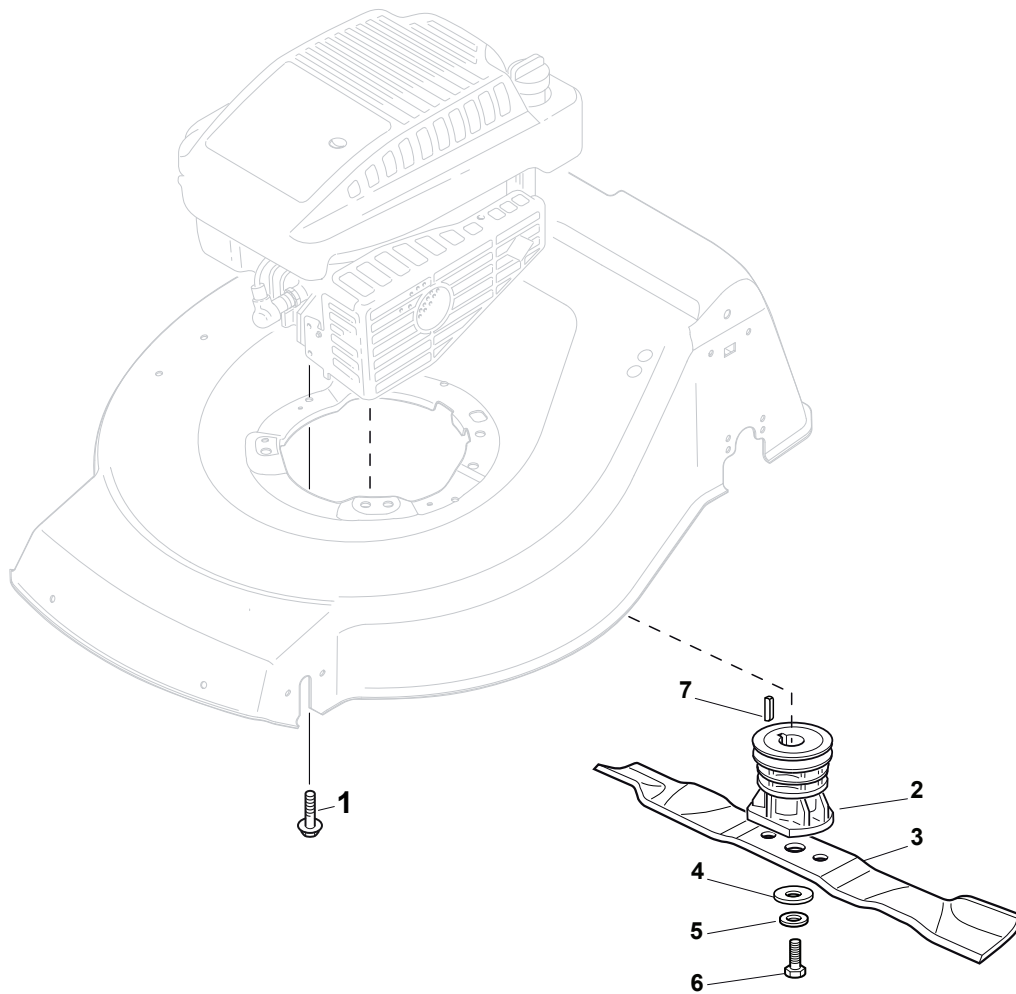

NTL 484 W TR/E 4S - W TRQ/E 4S

Petrol Lawn Mower Blade For Delta Grasscatcher

Issue 14 - 2016

Fig.	Q.ty	Part No	Description	Notes
1	1	112735109/2	Screw	Only for GGP 196cc
1	2	112735108/1	Screw	Only for GGP 196cc
1	3	112735108/1	Screw	For B&S-HONDA-GGP Engine
2	1	122465607/3	Hub With Pulley, Crankshaft Ø 22.2	For B&S and GGP Engine
2	1	122465608/2	Hub With Pulley, Crankshaft Ø 25	For HONDA Engine
3	1	181004397/0	Blade Winged	
4	1	122160400/0	Elastic Disc	
5	1	112523080/0	Washer	
6	1	112735698/0	Screw	
7	1	112139100/0	Key Ø 22.2	For B&S and GGP Engine
7	1	112139150/0	Key Ø 25	For HONDA Engine