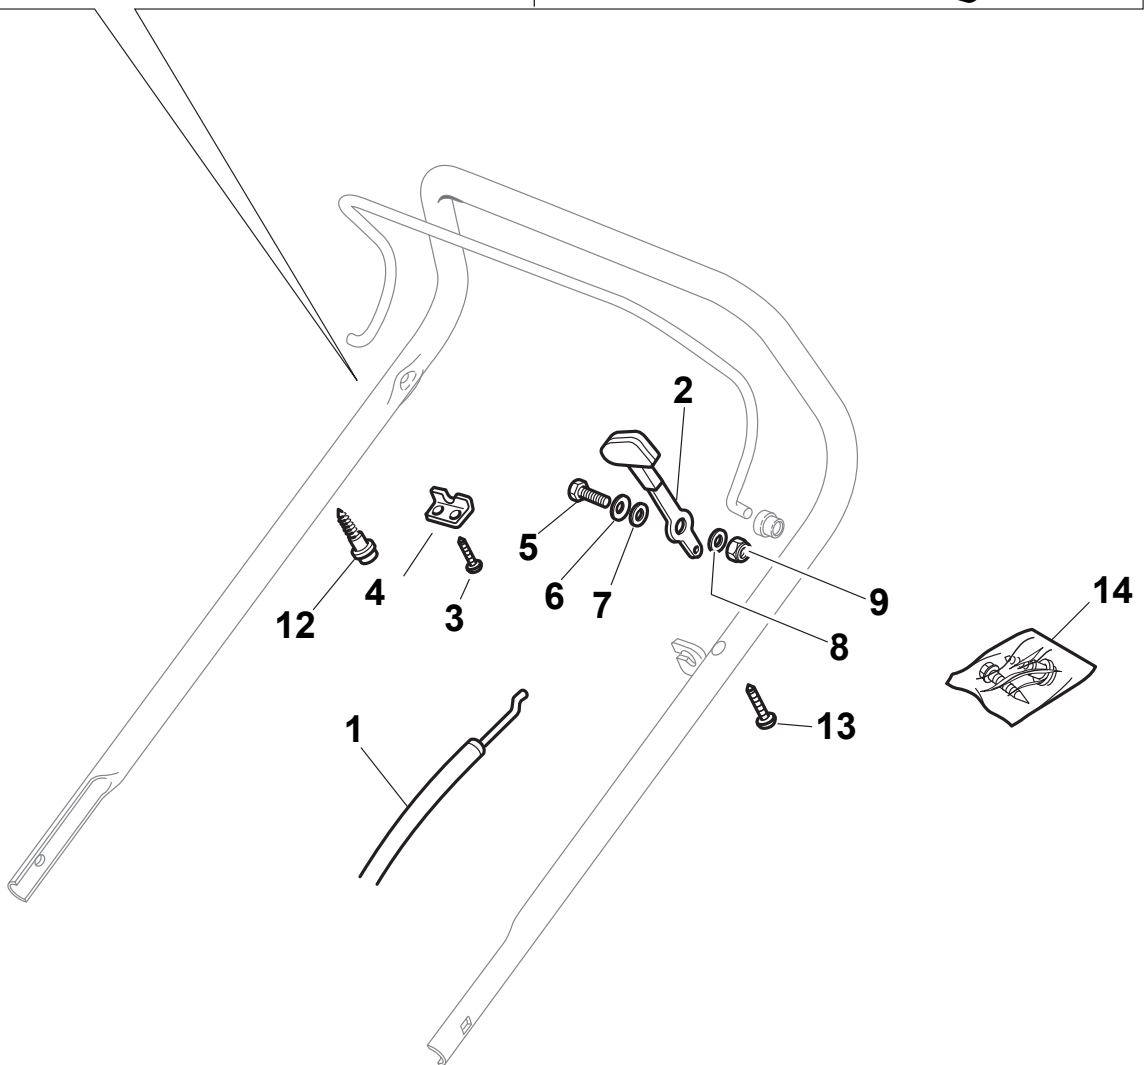

# NTL 484 W TR/E 4S - W TRQ/E 4S

Petrol Lawn Mower Handle, Upper Part

Issue 14 - 2016

Fig.	Q.ty	Part No	Description	Notes
1	1	381006840/0	Handle, Upper Part	DELTA Dashboard or NT Throttle
1	1	381007520/0	Handle, Upper Part	TD-CA Dashboard
2	1	122430313/0	Guide Spring	
3	1	112521330/0	Washer	
4	1	112154510/0	Nut	
5	1	118390020/0	Conduit Clip	
6	1	181030053/0	Cable, Thread Engine Brake	GGP Engine / B&S 450-500-550-575-625-675-750 Series
6	1	181030054/0	Cable, Thread Engine Brake	SV40 / RV 40 / V35 Engine
6	1	181030056/0	Cable, Thread Engine Brake	B&S 450-500-550-575 Series
6	1	181030070/0	Cable, Thread Engine Brake	Honda Engine
9	1	181003363/1	Lever, Engine Brake Black	
10	1	381030092/1	Cable Rear Drive	
12	1	181003364/0	Drive Control Lever	
13	1	122291050/0	Handgrip Black	

# NTL 484 W TR/E 4S - W TRQ/E 4S

Petrol Lawn Mower Controls Fixed RPM

Issue 14 - 2016

Fig.	Q.ty	Part No	Description	Notes
1	1	112154510/0	Nut	
2	1	322551640/0	Plate	
3	1	112154510/0	Nut	

Fig.	Q.ty	Part No	Description	Notes
1	1	481007160/0	Throttle Cable	
2	1	381007221/0	Throttle Lever	For B&S 450-500 and SV40-RV 40-V35 Engine
2	1	381007280/2	Dashboard Throttle Lever	For B&S-GGP-Honda Engine
3	2	112735105/0	Screw	
4	1	322981467/0	Plate	
5	1	112791500/0	Screw	
6	1	112530060/0	Spring Washer	
7	1	112523040/0	Washer	
8	1	112523040/0	Washer	
9	1	112154510/0	Nut	
10	1	322120189/0	Red Dashboard	
11	1	114356743/1	Label	For Honda and GGP Engine
11	1	114356744/1	Label	For B&S Engine
11	1	114356906/1	Label	For B&S 700 Series
11	1	114357646/1	Label	For Honda Autochoke Engine
12	1	122943006/0	Screw	
13	1	112728460/0	Screw	
14	1	381008609/0	Outfit, Screws	
15	1	422120152/0	Yellow Dashboard	Yellow
15	1	422120154/0	Red Dashboard	Red
15	1	422120158/0	Black Dashboard	Black