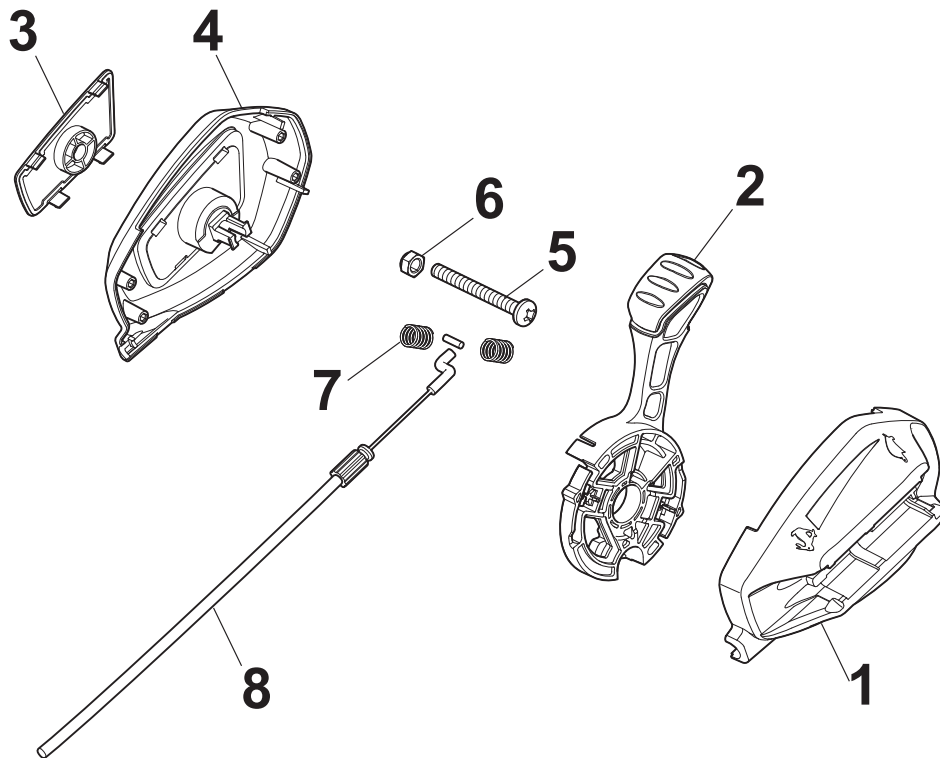

NTL 484 W TR/E 4S - W TRQ/E 4S

Petrol Lawn Mower Controls

Issue 14 - 2016

Fig.	Q.ty	Part No	Description	Notes
1	1	322722817/0	External Protection	
2	1	381007227/0	Variator Lever Assy	
3	1	322820086/0	Cap	
4	1	322722816/0	Internal Protection	
5	1	112727788/0	Screw	
6	1	112154510/0	Nut	
7	2	122450487/0	Spring	
8	1	381030109/0	Variator Cable