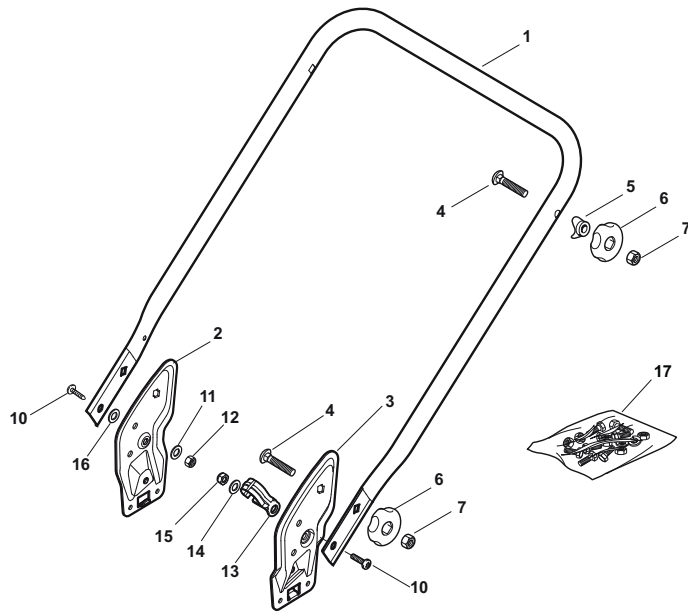

NTL 484 W TR/E 4S - W TRQ/E 4S

Petrol Lawn Mower Handle, Lower Part

Issue 14 - 2016

Fig.	Q.ty	Part No	Description	Notes
1	1	381007043/0	Handle Lower Part	
2	1	381005133/0	Right Bracket	
3	1	381005135/0	Left Bracket	
4	1	112819120/0	Screw	
5	4	122680006/1	Washer	
6	4	322399804/1	Nut	
7	4	112293200/0	Nut	
10	4	112760605/0	Screw	
11	1	125038002/1	Bushing	
12	2	112155000/0	Nut	
13	2	322192156/0	Clip	
14	1	112523040/0	Washer	
15	1	112154510/0	Nut	
16	1	112369500/0	Elastic Washer