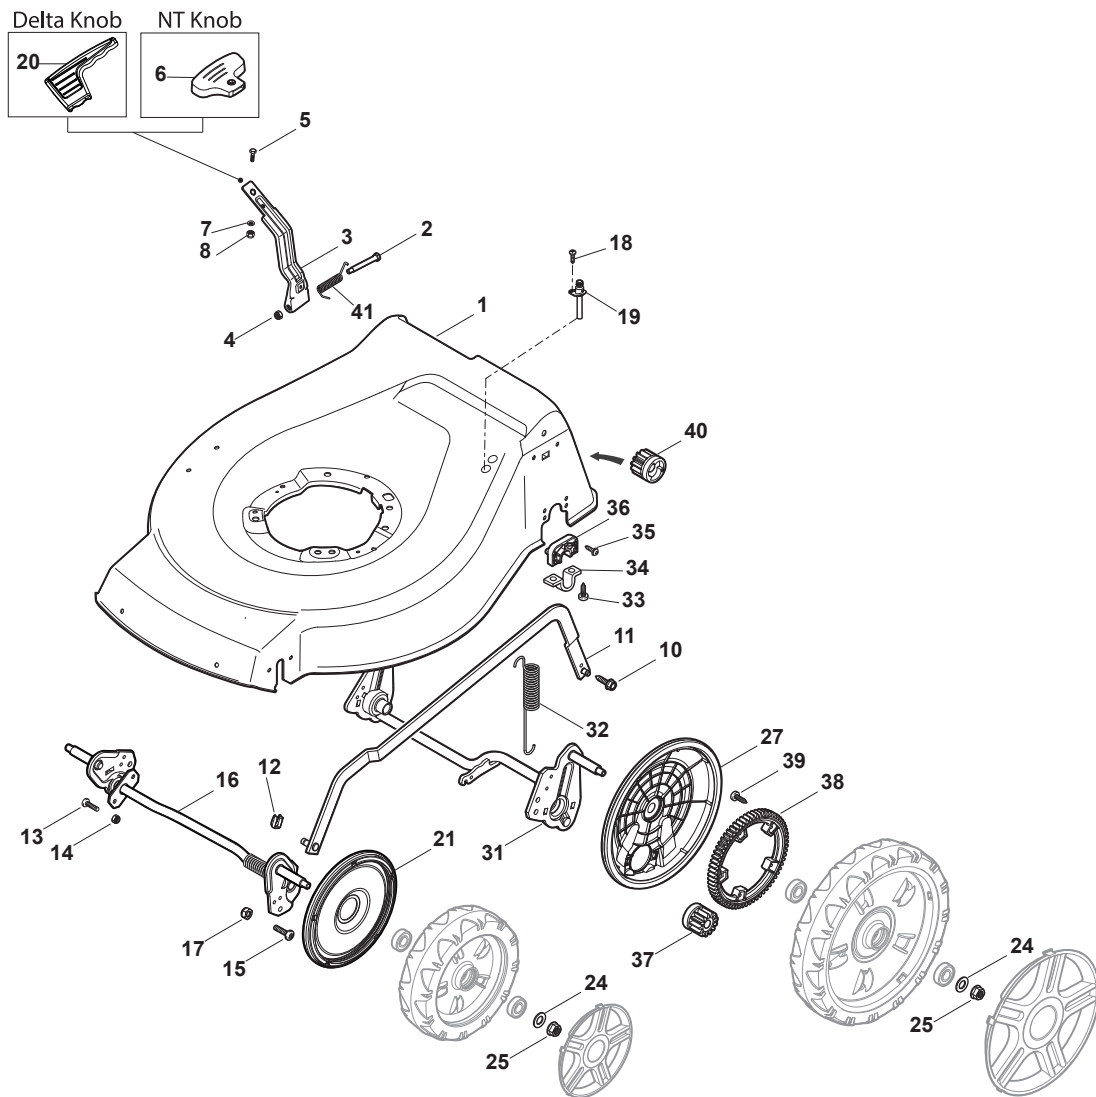

# Parts Catalogue

for model  
**NTL 484 W TR/E 4S - W TRQ/E**

- Use GLOBAL GARDEN PRODUCT Genuine Spare Parts specified in the parts list for repair and/or replacement.
- The contents described in the parts list may change due to improvement.
- The drawings of the spare parts are only indicative and might not represent the part in question exactly.
- The indications "right" - "left" - "front" - "rear" refer to the position of the operator when using the machine.
- When placing orders of parts for repair and/or replacement, make sure that the illustrated parts list is the one applying to the machine's year of manufacture, as shown on the identification plate attached to the machine.

# NTL 484 W TR/E 4S - W TRQ/E 4S

Petrol Lawn Mower Deck And Height Adjusting

Issue 14 - 2016

Fig.	Q.ty	Part No	Description	Notes
1	1	381004741/0	Grey Deck	
1	1	381004731/0	Grey Deck	Side Discharge
1	1	381004562/0	Yellow Deck	
1	1	381004538/0	Red Deck	Side Discharge
1	1	381004536/0	Red Deck	
2	1	122534131/0	Pin	
3	1	381003398/0	Lever, Height Adjustment	
4	1	112154510/0	Nut	
5	1	112788512/0	Screw	
6	1	322394503/0	Knob	NT Knob
7	1	112521310/0	Washer	
8	1	112150000/0	Nut	
10	1	122943013/0	Screw	
11	1	381002030/0	Rod, Height Adjustment	
12	1	112436051/0	Plate	
13	3	112727803/0	Screw	
14	3	112154510/0	Nut	
15	1	112727801/0	Screw	
16	1	381002883/1	Front Wheel Axle	
17	1	112154510/0	Nut	
18	1	112728450/0	Screw	
19	1	322034002/0	Washing Connection	
20	1	322394522/0	Knob	Delta Knob
21	2	322600145/0	Protection, Wheel	
24	4	112521350/0	Washer	
25	4	112155000/0	Nut	
27	2	322600208/0	Protection, Wheel	
31	1	381302835/1	Axle, Rear Wheels	
32	1	122450460/0	Spring	
33	4	112728697/0	Screw	
34	2	322545152/0	Plate	
35	4	112728697/0	Screw	
36	2	322785304/1	Support	
37	1	122570134/0	Left Pinion	
38	2	322120115/0	Wheels Crown	
39	6	112728706/0	Screw	
40	1	122570133/0	Right Pinion	
41	1	122446192/0	Spring	