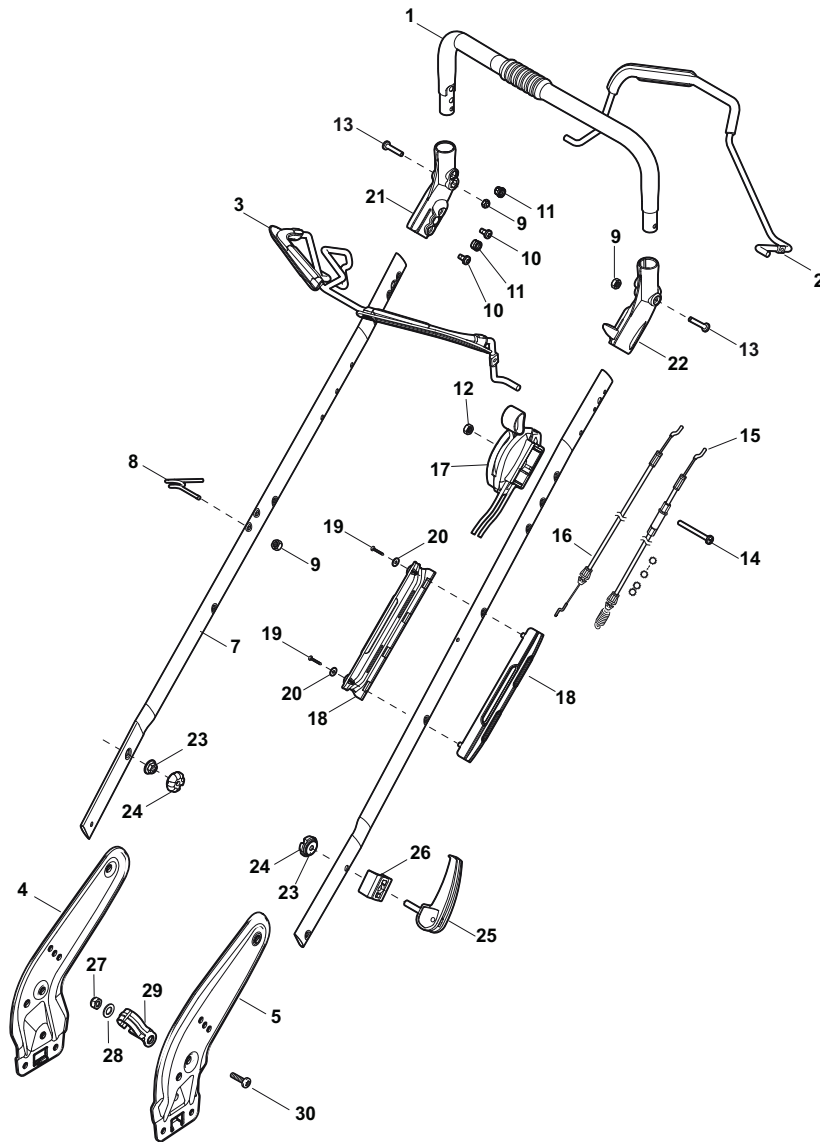

# NTL 484 W TR/E 4S - W TRQ/E 4S

Petrol Lawn Mower Handle, Lower Part

Issue 14 - 2016

Fig.	Q.ty	Part No	Description	Notes
1	1	381007043/0	Handle Lower Part	
2	1	381005133/0	Right Bracket	
3	1	381005135/0	Left Bracket	
4	1	112819120/0	Screw	
5	4	122680006/1	Washer	
6	4	322399804/1	Nut	
7	4	112293200/0	Nut	
10	4	112760605/0	Screw	
11	1	125038002/1	Bushing	
12	2	112155000/0	Nut	
13	2	322192156/0	Clip	
14	1	112523040/0	Washer	
15	1	112154510/0	Nut	
16	1	112369500/0	Elastic Washer	

Fig.	Q.ty	Part No	Description	Notes
4	1	381005185/0	Right Bracket	Stiga Grey
5	1	381005187/0	Left Bracket	Stiga Grey
3	1	381003472/0	Lever, Engine Brake	Black
1	1	381006670/2	Handle Tube	
2	1	381003349/0	Lever, Driving	
3	1	381003344/0	Lever, Engine Brake	Red
4	1	381005149/0	Right Bracket	Black
5	1	381005151/0	Left Bracket	Black
7	2	381006773/1	Handle Black	Black
7	2	381006774/1	Handle Grey	Grey
8	1	122430309/0	Spring	
9	2	112154330/0	Nut	
10	4	112735662/1	Screw	
11	4	322041967/1	Bushing	
12	3	112154510/0	Nut	
13	2	112728721/0	Screw	
14	1	112727784/0	Screw	
15	1	381030097/0	Cable Rear Drive	
16	1	181030099/0	Cable, Thread Engine Brake	
17	1	322551639/0	Fixed Plate	
18	1	322806644/0	Protection	
19	2	112727812/0	Screw	
20	2	112523000/1	Washer	
21	1	322488301/0	Joint Sleeve Grey Right	
22	1	322488303/0	Joining Sleeve Grey Left	
23	2	112154220/0	Nut	
24	2	322399835/0	Knob	
25	2	381003253/0	Handle	
26	2	322680017/0	Washer	
27	1	112155000/0	Nut	
28	1	125038002/1	Bushing	
29	1	322192156/0	Clip	
30	1	112760605/0	Screw	