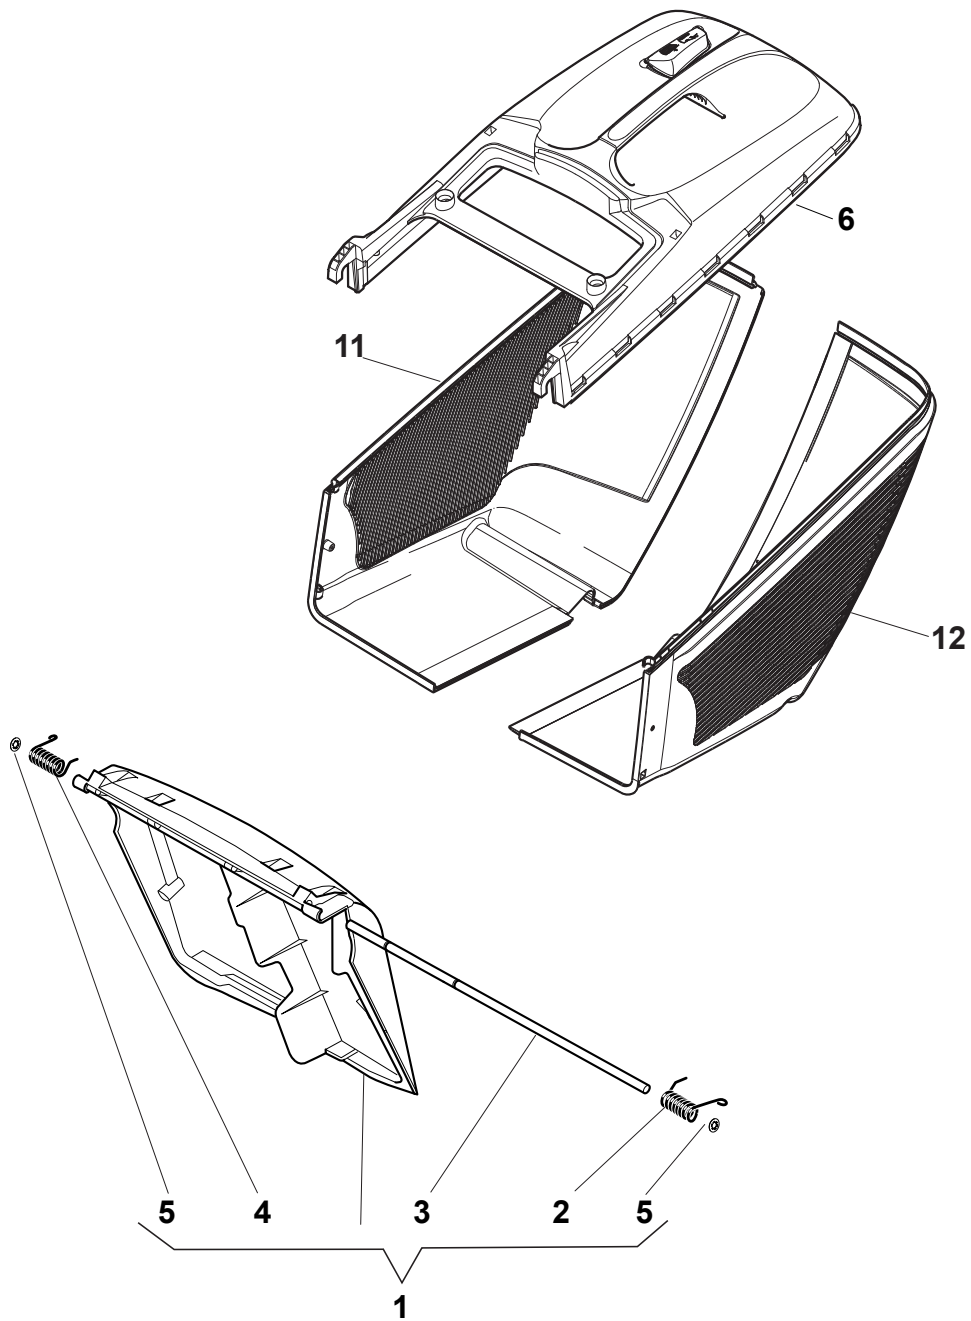

NTL 484 W TR/E 4S - W TRQ/E 4S

Petrol Lawn Mower Grass-Catcher

Issue 14 - 2016

Fig.	Q.ty	Part No	Description	Notes
6	1	381486030/0	Grass-Box, Upper Part	Grey
1	1	381008081/2	Stone Guard, Black	Black
1	1	381008082/2	Stone Guard, Yellow	Yellow
1	1	381008098/1	Stone Guard, White	White
2	1	122450466/0	Left Spring	
3	1	122517882/0	Pin	
4	1	122450465/0	Right Spring	
5	2	112604899/0	Crown Fastener	
6	1	381486008/0	Grass-Box, Upper Part	Black
6	1	381486012/0	Grass-Box, Upper Part	Yellow
11	1	322486150/1	Grass-Box, Right Lower Part	
12	1	322486151/1	Grass-Box, Left Lower Part