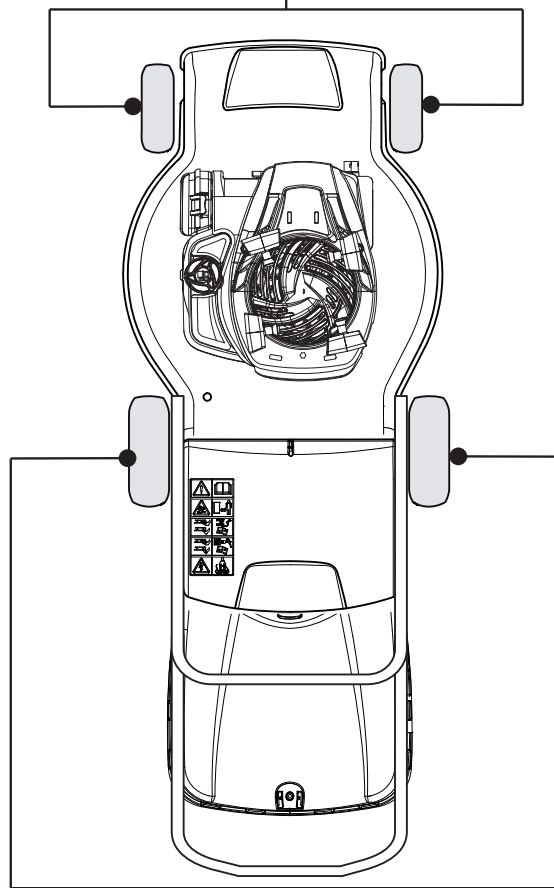

NTL 484 W TR/E 4S - W TRQ/E 4S

Petrol Lawn Mower Hub Cap

Issue 14 - 2016

Fig.	Q.ty	Part No	Description	Notes
1	2	322110643/0	Hub Cap Grey	
2	2	322110645/0	Hub Cap Grey	
2	2	322110649/0	Hub Cap Yellow	
3	2	322110687/0	Hub Cap Grey	
4	2	322110382/0	Hub Cap Grey	
5	2	322110416/0	Hub Cap Grey	
6	2	322110492/0	Hub Cap Grey	
10	2	322110644/0	Hub Cap Grey	
11	2	322110646/0	Hub Cap Grey	
11	2	322110650/0	Hub Cap Yellow	
12	2	322110641/0	Hub Cap Grey	
13	2	322110511/0	Hub Cap Grey	
14	2	322110417/0	Hub Cap Grey	
15	2	322110560/0	Hub Cap Grey