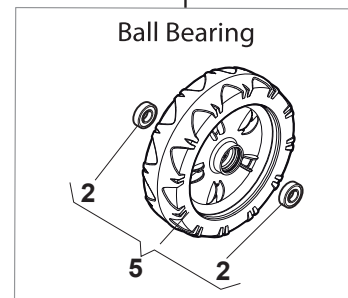

NTD Wheels - Ø 280