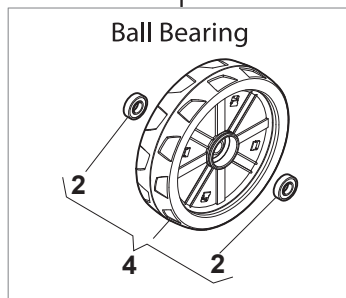

NTD Wheels - Ø 200

DELTA Wheels - Ø 280