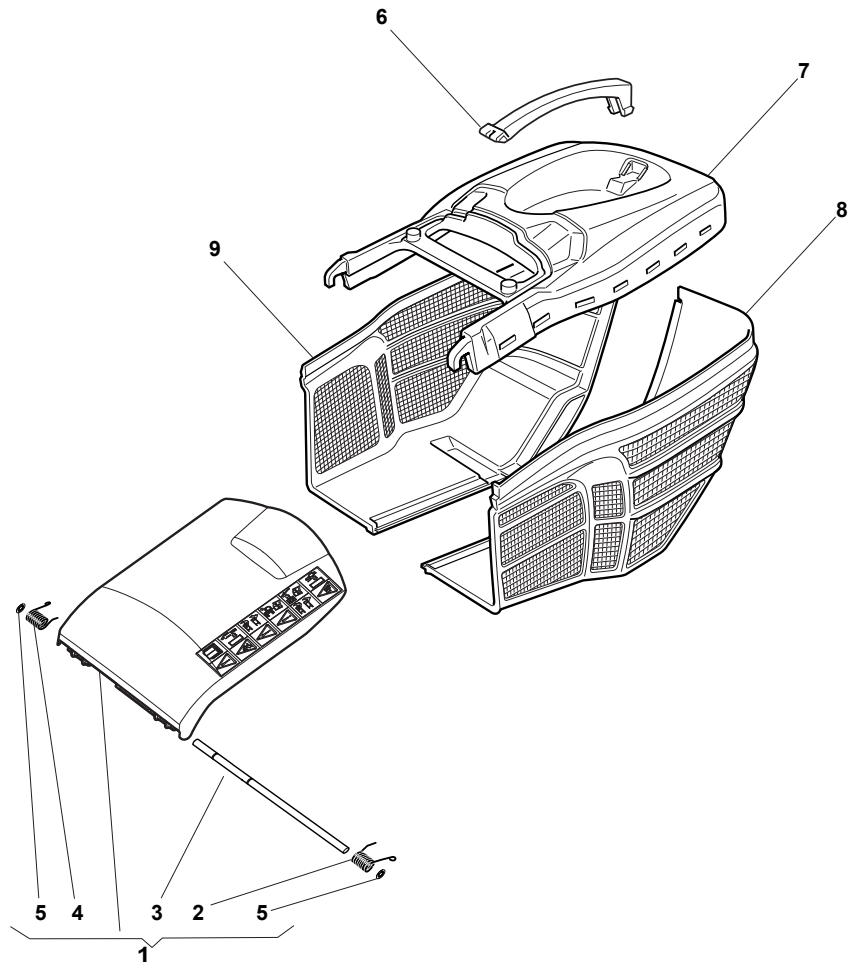

# NTL 484 W TR/E 4S - W TRQ/E 4S

Petrol Lawn Mower Grass-Catcher - Delta

Issue 14 - 2016

Fig.	Q.ty	Part No	Description	Notes
1	1	381008129/0	Stone Guard, Yellow	Yellow
1	1	381008128/0	Stone Guard, Black	Black
2	1	122450466/0	Left Spring	
3	1	122517882/0	Pin	
4	1	122450465/0	Right Spring	
5	2	112604899/0	Crown Fastener	
6	1	122608505/0	Stiffening	
7	2	112728680/0	Screw	
8	2	322545159/0	Plate	
9	1	322393657/0	Handle	Black
9	1	322393721/0	Handle	Grey
10	1	381486009/0	Grass-Box, Upper	Black
10	1	381486031/0	Grass-Box, Upper	Grey
11	1	181002345/0	Box, Fabric	