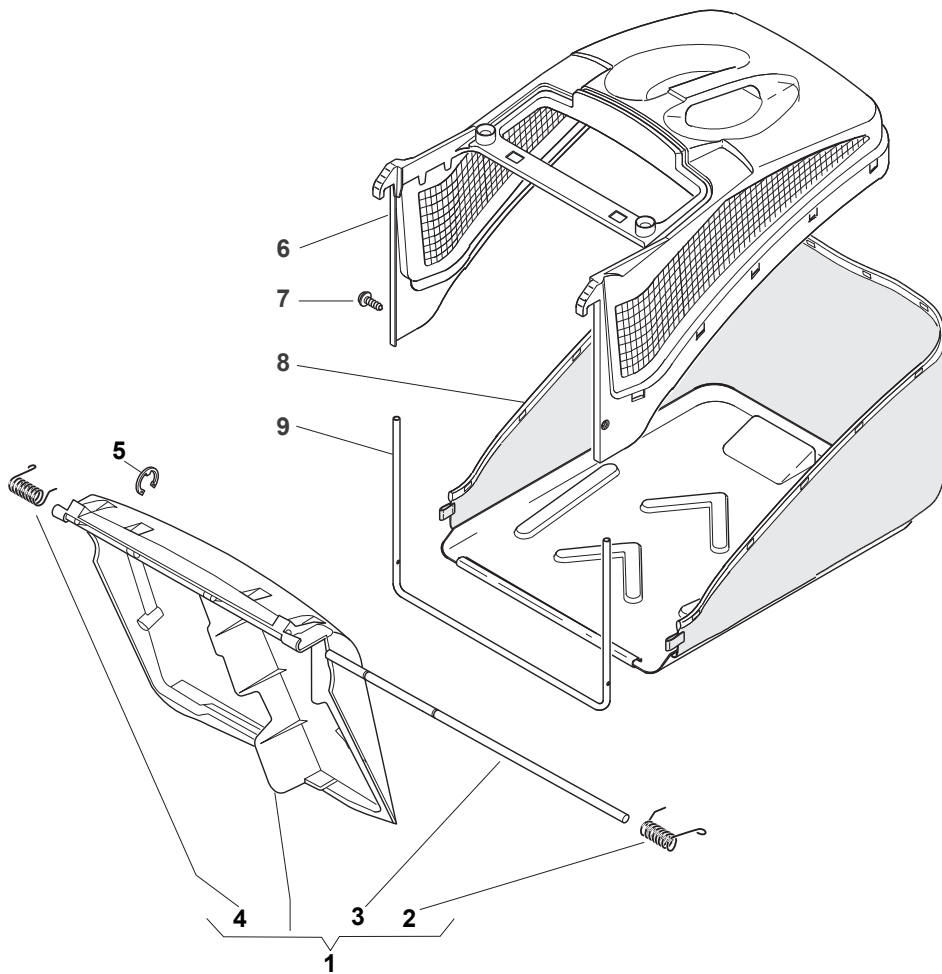

NTL 484 W TR/E 4S - W TRQ/E 4S

Petrol Lawn Mower Grass-Catcher

Issue 14 - 2016

Fig.	Q.ty	Part No	Description	Notes
1	1	381008021/2	Stone Guard	Black
2	1	122450420/1	Left Protection Spring	
3	1	122517906/1	Fulcrum Pin	
4	1	122450410/1	Right Spring	
5	1	112000930/0	Benzing Ring	
6	1	122486093/0	Box, Upper Side	
7	2	112728445/0	Screw	
8	1	181002195/0	Box, Fabric	
9	1	122608523/0	Stiffening