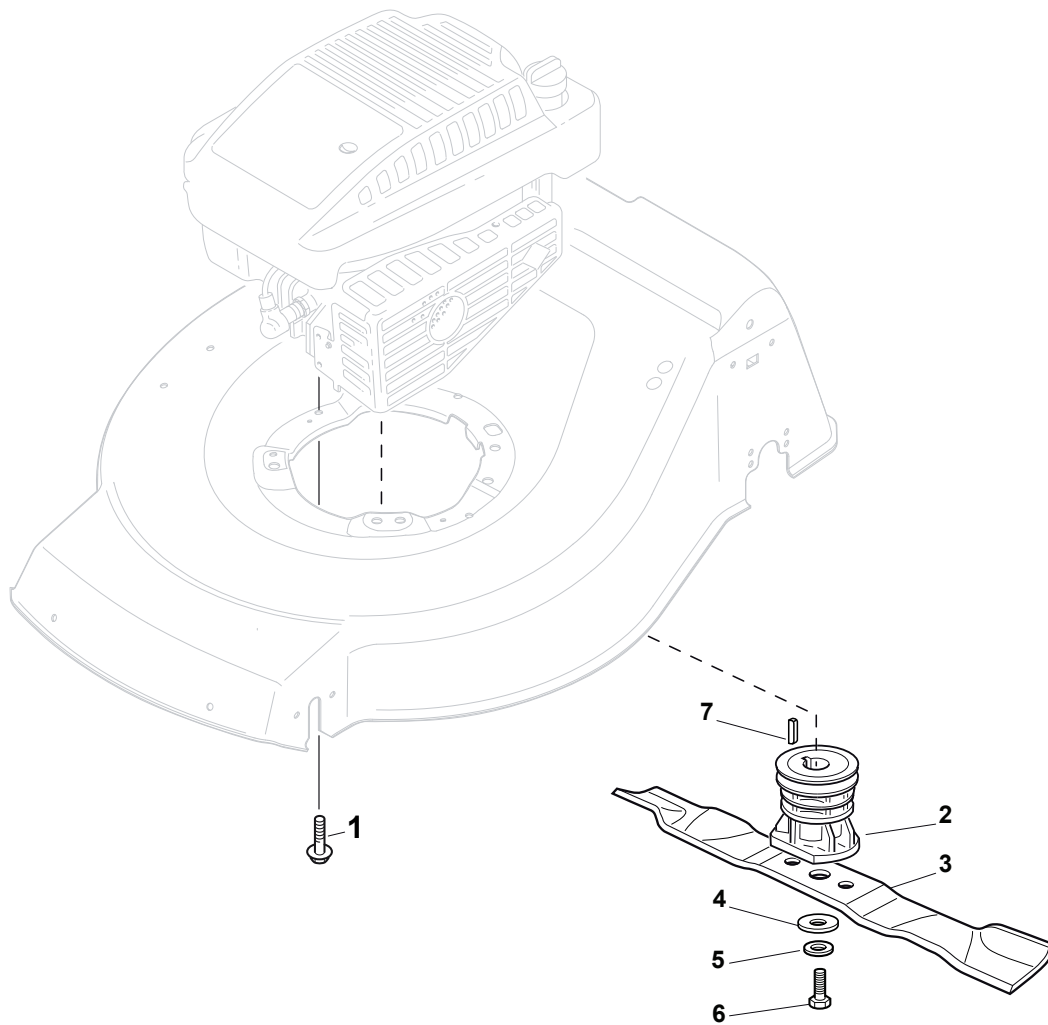

NTL 484 W TR/E 4S - W TRQ/E 4S

Petrol Lawn Mower Blade

Issue 14 - 2016

Fig.	Q.ty	Part No	Description	Notes
1	1	112735109/2	Screw	Only for GGP 196cc
1	2	112735108/1	Screw	Only for GGP 196cc
1	3	112735108/1	Screw	For B&S-HONDA-GGP Engine
2	1	122465607/3	Hub With Pulley, Crankshaft Ø 22.2	For B&S and GGP Engine
2	1	122465608/2	Hub With Pulley, Crankshaft Ø 25	For HONDA Engine
3	1	181004458/0	Mulching Blade	
4	1	122160400/0	Elastic Disc	
5	1	112523080/0	Washer	
6	1	112735698/0	Screw	
7	1	112139100/0	Key Ø 22.2	For B&S and GGP Engine
7	1	112139150/0	Key Ø 25	For HONDA Engine