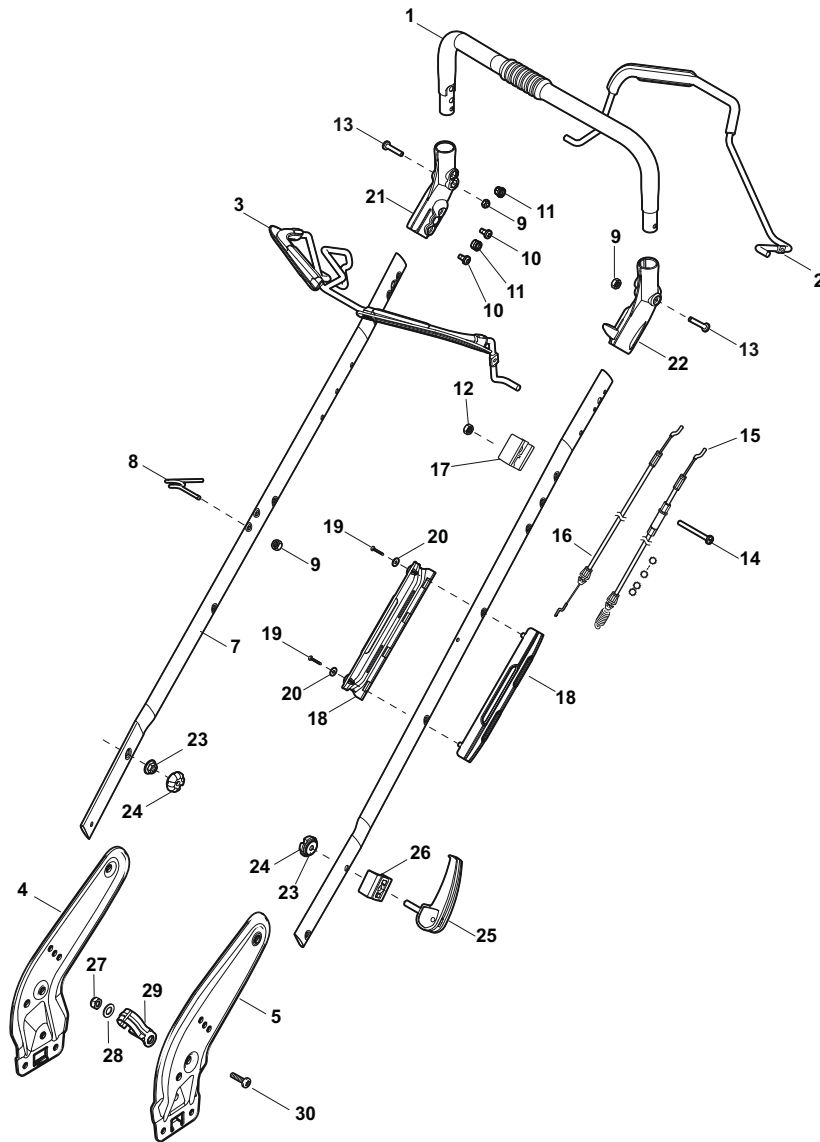

# NTL 484 W TR/E 4S - W TRQ/E 4S

Petrol Lawn Mower Deck And Height Adjusting

Issue 14 - 2016

Fig.	Q.ty	Part No	Description	Notes
1	1	381004741/0	Grey Deck	
1	1	381004731/0	Grey Deck	Side Discharge
1	1	381004562/0	Yellow Deck	
1	1	381004538/0	Red Deck	Side Discharge
1	1	381004536/0	Red Deck	
2	1	122534131/0	Pin	
3	1	381003398/0	Lever, Height Adjustment	
4	1	112154510/0	Nut	
5	1	112788512/0	Screw	
6	1	322394503/0	Knob	NT Knob
7	1	112521310/0	Washer	
8	1	112150000/0	Nut	
10	1	122943013/0	Screw	
11	1	381002030/0	Rod, Height Adjustment	
12	1	112436051/0	Plate	
13	3	112727803/0	Screw	
14	3	112154510/0	Nut	
15	1	112727801/0	Screw	
16	1	381002883/1	Front Wheel Axle	
17	1	112154510/0	Nut	
18	1	112728450/0	Screw	
19	1	322034002/0	Washing Connection	
20	1	322394522/0	Knob	Delta Knob
21	2	322600145/0	Protection, Wheel	
24	4	112521350/0	Washer	
25	4	112155000/0	Nut	
27	2	322600208/0	Protection, Wheel	
31	1	381302835/1	Axle, Rear Wheels	
32	1	122450460/0	Spring	
33	4	112728697/0	Screw	
34	2	322545152/0	Plate	
35	4	112728697/0	Screw	
36	2	322785304/1	Support	
37	1	122570134/0	Left Pinion	
38	2	322120115/0	Wheels Crown	
39	6	112728706/0	Screw	
40	1	122570133/0	Right Pinion	
41	1	122446192/0	Spring	

# NTL 484 W TR/E 4S - W TRQ/E 4S

Petrol Lawn Mower Handle, Lower Part

Issue 14 - 2016

Fig.	Q.ty	Part No	Description	Notes
1	1	381007043/0	Handle Lower Part	
2	1	381005133/0	Right Bracket	
3	1	381005135/0	Left Bracket	
4	1	112819120/0	Screw	
5	4	122680006/1	Washer	
6	4	322399804/1	Nut	
7	4	112293200/0	Nut	
10	4	112760605/0	Screw	
11	1	125038002/1	Bushing	
12	2	112155000/0	Nut	
13	2	322192156/0	Clip	
14	1	112523040/0	Washer	
15	1	112154510/0	Nut	
16	1	112369500/0	Elastic Washer	