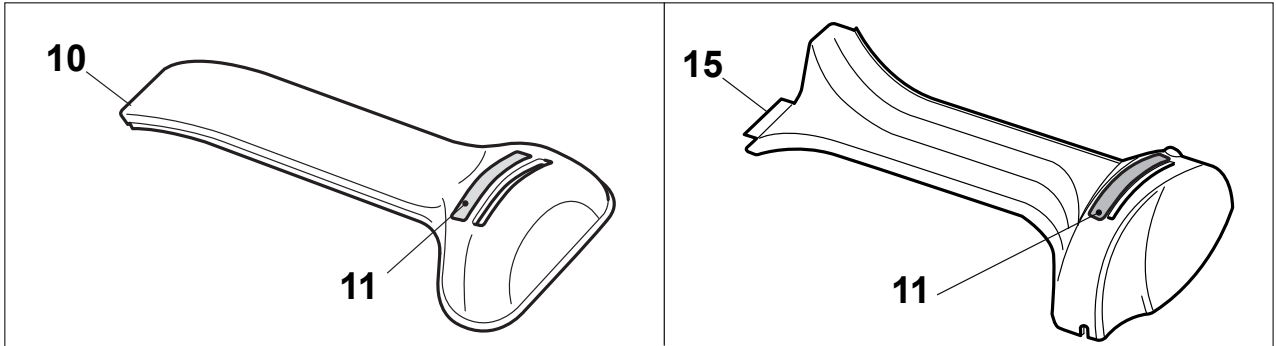

# NTL 484 W TR/E 4S - W TRQ/E 4S

Petrol Lawn Mower Controls Fixed RPM

Issue 14 - 2016

Fig.	Q.ty	Part No	Description	Notes
1	1	112154510/0	Nut	
2	1	322551640/0	Plate	
3	1	112154510/0	Nut	

Fig.	Q.ty	Part No	Description	Notes
1	1	481007160/0	Throttle Cable	
2	1	381007221/0	Throttle Lever	For B&S 450-500 and SV40-RV 40-V35 Engine
2	1	381007280/2	Dashboard Throttle Lever	For B&S-GGP-Honda Engine
3	2	112735105/0	Screw	
4	1	322981467/0	Plate	
5	1	112791500/0	Screw	
6	1	112530060/0	Spring Washer	
7	1	112523040/0	Washer	
8	1	112523040/0	Washer	
9	1	112154510/0	Nut	
10	1	322120189/0	Red Dashboard	
11	1	114356743/1	Label	For Honda and GGP Engine
11	1	114356744/1	Label	For B&S Engine
11	1	114356906/1	Label	For B&S 700 Series
11	1	114357646/1	Label	For Honda Autochoke Engine
12	1	122943006/0	Screw	
13	1	112728460/0	Screw	
14	1	381008609/0	Outfit, Screws	
15	1	422120152/0	Yellow Dashboard	Yellow
15	1	422120154/0	Red Dashboard	Red
15	1	422120158/0	Black Dashboard	Black