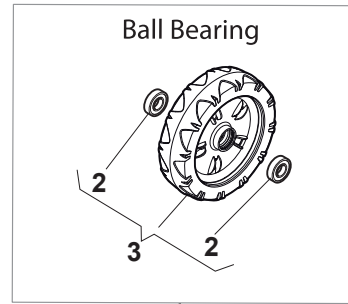

NTD Wheels - Ø 200

DELTA Wheels - Ø 280