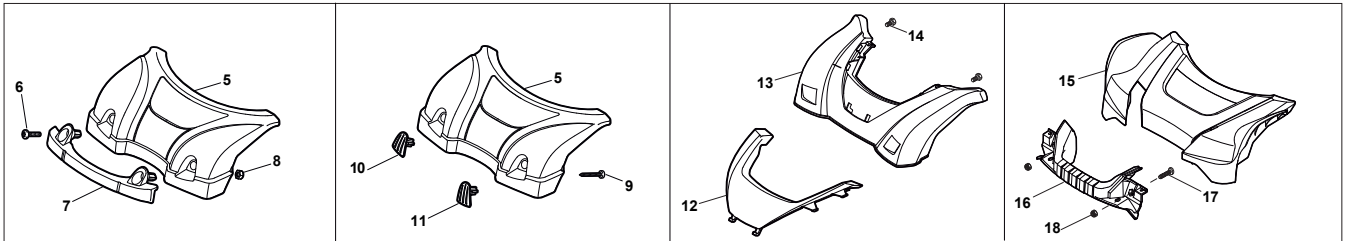

# NTL 484 W TR/E 4S - W TRQ/E 4S

Petrol Lawn Mower Deck And Height Adjusting

Issue 14 - 2016

Fig.	Q.ty	Part No	Description	Notes
1	1	381004741/0	Grey Deck	
1	1	381004731/0	Grey Deck	Side Discharge
1	1	381004562/0	Yellow Deck	
1	1	381004538/0	Red Deck	Side Discharge
1	1	381004536/0	Red Deck	
2	1	122534131/0	Pin	
3	1	381003398/0	Lever, Height Adjustment	
4	1	112154510/0	Nut	
5	1	112788512/0	Screw	
6	1	322394503/0	Knob	NT Knob
7	1	112521310/0	Washer	
8	1	112150000/0	Nut	
10	1	122943013/0	Screw	
11	1	381002030/0	Rod, Height Adjustment	
12	1	112436051/0	Plate	
13	3	112727803/0	Screw	
14	3	112154510/0	Nut	
15	1	112727801/0	Screw	
16	1	381002883/1	Front Wheel Axle	
17	1	112154510/0	Nut	
18	1	112728450/0	Screw	
19	1	322034002/0	Washing Connection	
20	1	322394522/0	Knob	Delta Knob
21	2	322600145/0	Protection, Wheel	
24	4	112521350/0	Washer	
25	4	112155000/0	Nut	
27	2	322600208/0	Protection, Wheel	
31	1	381302835/1	Axle, Rear Wheels	
32	1	122450460/0	Spring	
33	4	112728697/0	Screw	
34	2	322545152/0	Plate	
35	4	112728697/0	Screw	
36	2	322785304/1	Support	
37	1	122570134/0	Left Pinion	
38	2	322120115/0	Wheels Crown	
39	6	112728706/0	Screw	
40	1	122570133/0	Right Pinion	
41	1	122446192/0	Spring	