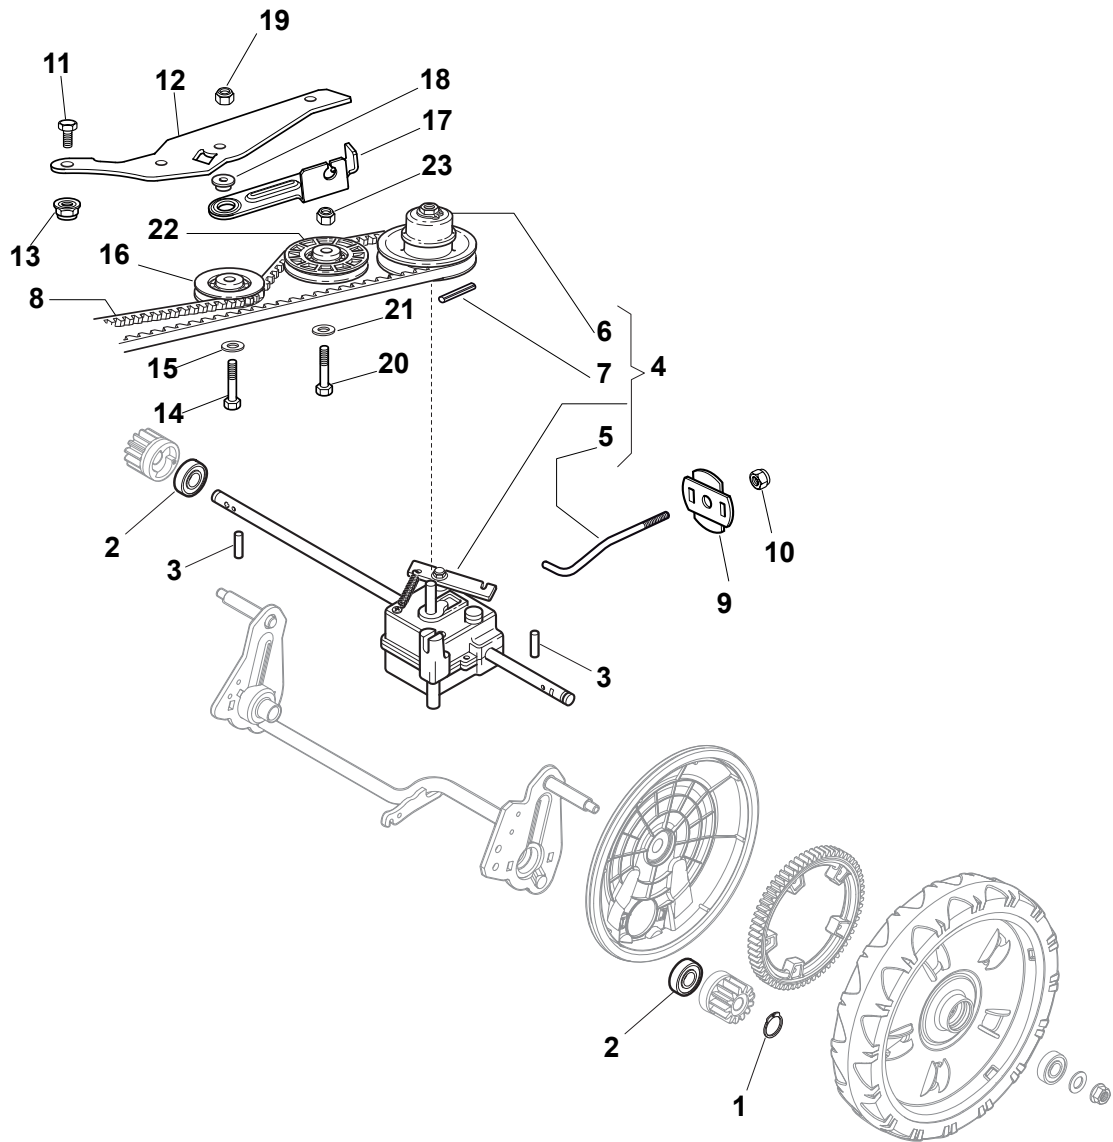

# NTL 484 W TR/E 4S - W TRQ/E 4S

Petrol Lawn Mower Deck And Height Adjusting

Issue 14 - 2016

Fig.	Q.ty	Part No	Description	Notes
1	1	381004741/0	Grey Deck	
1	1	381004731/0	Grey Deck	Side Discharge
1	1	381004562/0	Yellow Deck	
1	1	381004538/0	Red Deck	Side Discharge
1	1	381004536/0	Red Deck	
2	1	122534131/0	Pin	
3	1	381003398/0	Lever, Height Adjustment	
4	1	112154510/0	Nut	
5	1	112788512/0	Screw	
6	1	322394503/0	Knob	NT Knob
7	1	112521310/0	Washer	
8	1	112150000/0	Nut	
10	1	122943013/0	Screw	
11	1	381002030/0	Rod, Height Adjustment	
12	1	112436051/0	Plate	
13	3	112727803/0	Screw	
14	3	112154510/0	Nut	
15	1	112727801/0	Screw	
16	1	381002883/1	Front Wheel Axle	
17	1	112154510/0	Nut	
18	1	112728450/0	Screw	
19	1	322034002/0	Washing Connection	
20	1	322394522/0	Knob	Delta Knob
21	2	322600145/0	Protection, Wheel	
24	4	112521350/0	Washer	
25	4	112155000/0	Nut	
27	2	322600208/0	Protection, Wheel	
31	1	381302835/1	Axle, Rear Wheels	
32	1	122450460/0	Spring	
33	4	112728697/0	Screw	
34	2	322545152/0	Plate	
35	4	112728697/0	Screw	
36	2	322785304/1	Support	
37	1	122570134/0	Left Pinion	
38	2	322120115/0	Wheels Crown	
39	6	112728706/0	Screw	
40	1	122570133/0	Right Pinion	
41	1	122446192/0	Spring	

Fig.	Q.ty	Part No	Description	Notes
1	2	112608600/0	Seeger	
2	2	119216035/0	Bearing	
3	2	122753000/0	Pin	
4	1	181003096/3	Gear Box	
5	1	122033285/0	Adjustment Rod	
6	1	122601932/0	Pulley	
7	1	112645700/0	Elastic Pin	
8	1	135064005/0	Belt	
9	1	322675113/0	Washer	
10	1	112154510/0	Nut	
11	1	112791011/0	Screw	
12	1	322806625/2	Support	
13	1	112292102/0	Nut	
14	1	112689500/0	Screw	
15	1	112523050/0	Washer	
16	1	122601915/0	Pulley	
17	1	322806623/0	Pulley Support	
18	1	122671656/0	Washer	
19	1	112154510/0	Nut	
20	1	112674700/0	Screw	
21	1	112523050/0	Washer	
22	1	122601914/0	Pulley	
23	1	112154510/0	Nut	