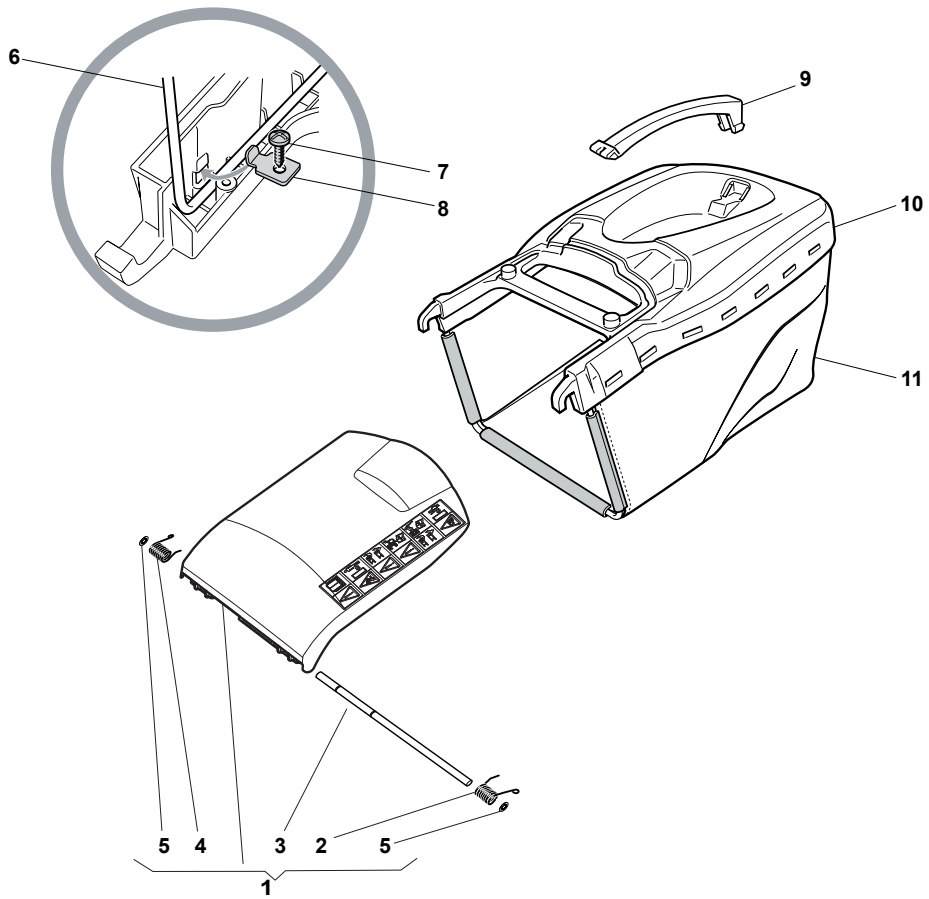

NTL 484 W TR/E 4S - W TRQ/E 4S

Petrol Lawn Mower Grass-Catcher - Delta

Issue 14 - 2016

Fig.	Q.ty	Part No	Description	Notes
1	1	381008129/0	Stone Guard, Yellow	Yellow
1	1	381008128/0	Stone Guard, Black	Black
2	1	122450466/0	Left Spring	
3	1	122517882/0	Pin	
4	1	122450465/0	Right Spring	
5	2	112604899/0	Crown Fastener	
6	1	122608505/0	Stiffening	
7	2	112728680/0	Screw	
8	2	322545159/0	Plate	
9	1	322393657/0	Handle	Black
9	1	322393721/0	Handle	Grey
10	1	381486009/0	Grass-Box, Upper	Black
10	1	381486031/0	Grass-Box, Upper	Grey
11	1	181002345/0	Box, Fabric