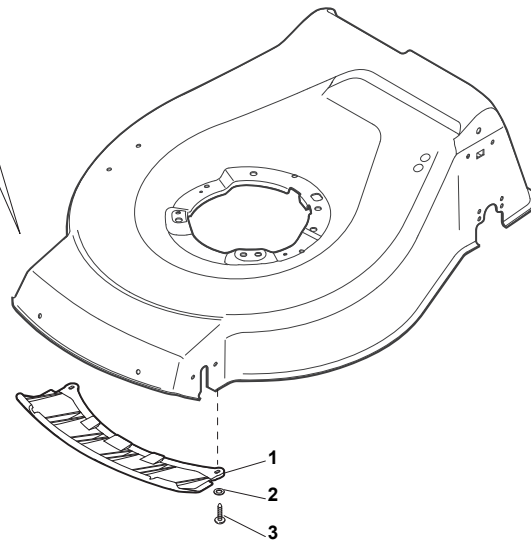

# NTL 484 W TR/E 4S - W TRQ/E 4S

Petrol Lawn Mower Deck And Height Adjusting

Issue 14 - 2016

Fig.	Q.ty	Part No	Description	Notes
1	1	381004741/0	Grey Deck	
1	1	381004731/0	Grey Deck	Side Discharge
1	1	381004562/0	Yellow Deck	
1	1	381004538/0	Red Deck	Side Discharge
1	1	381004536/0	Red Deck	
2	1	122534131/0	Pin	
3	1	381003398/0	Lever, Height Adjustment	
4	1	112154510/0	Nut	
5	1	112788512/0	Screw	
6	1	322394503/0	Knob	NT Knob
7	1	112521310/0	Washer	
8	1	112150000/0	Nut	
10	1	122943013/0	Screw	
11	1	381002030/0	Rod, Height Adjustment	
12	1	112436051/0	Plate	
13	3	112727803/0	Screw	
14	3	112154510/0	Nut	
15	1	112727801/0	Screw	
16	1	381002883/1	Front Wheel Axle	
17	1	112154510/0	Nut	
18	1	112728450/0	Screw	
19	1	322034002/0	Washing Connection	
20	1	322394522/0	Knob	Delta Knob
21	2	322600145/0	Protection, Wheel	
24	4	112521350/0	Washer	
25	4	112155000/0	Nut	
27	2	322600208/0	Protection, Wheel	
31	1	381302835/1	Axle, Rear Wheels	
32	1	122450460/0	Spring	
33	4	112728697/0	Screw	
34	2	322545152/0	Plate	
35	4	112728697/0	Screw	
36	2	322785304/1	Support	
37	1	122570134/0	Left Pinion	
38	2	322120115/0	Wheels Crown	
39	6	112728706/0	Screw	
40	1	122570133/0	Right Pinion	
41	1	122446192/0	Spring	