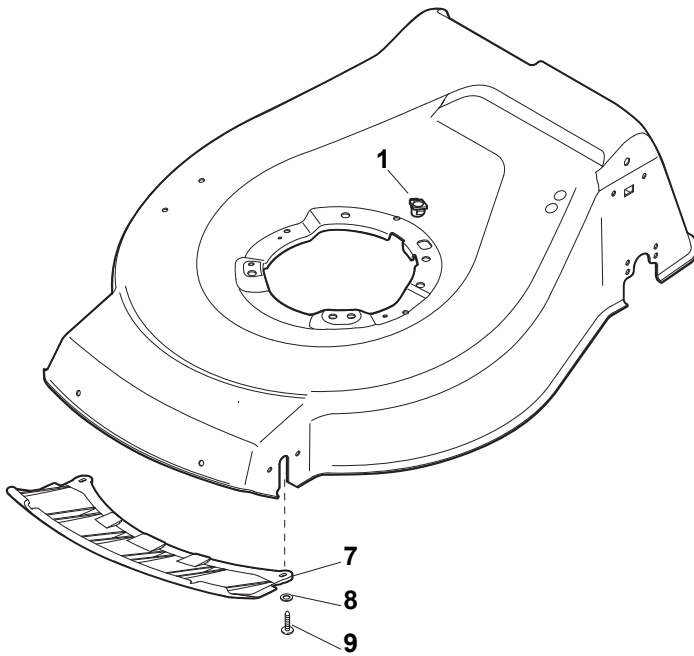

CARTER MULCHING (No Mulching)