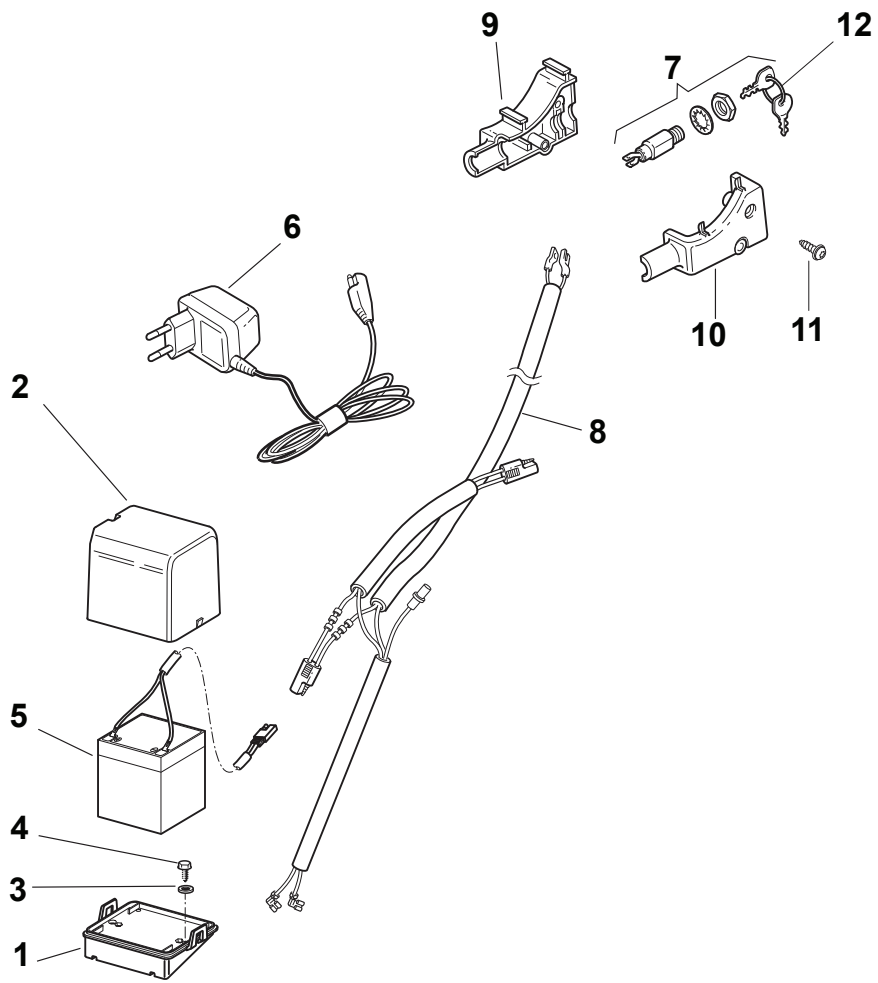

# NTL 484 W TR/E 4S - W TRQ/E 4S

Petrol Lawn Mower Controls

Issue 14 - 2016

Fig.	Q.ty	Part No	Description	Notes
1	1	322722817/0	External Protection	
2	1	381007227/0	Variator Lever Assy	
3	1	322820086/0	Cap	
4	1	322722816/0	Internal Protection	
5	1	112727788/0	Screw	
6	1	112154510/0	Nut	
7	2	122450487/0	Spring	
8	1	381030109/0	Variator Cable	