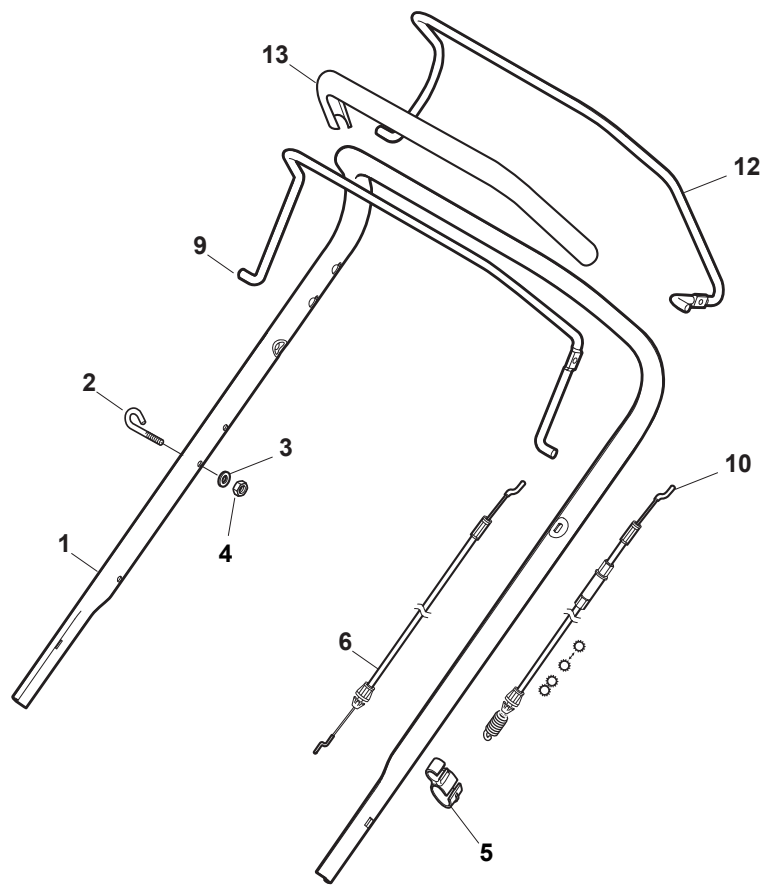

Fig.	Q.ty	Part No	Description	Notes
4	1	381030055/0	Cable Rear Drive	
1	1	381006803/0	Handle, Upper Part	Black
1	1	381006805/0	Upper Handle Grey	Grey
2	1	112727787/0	Screw	
3	1	322551640/0	Plate	
5	1	181030056/0	Cable, Thread Engine Brake	Honda / B&S / GGP Engine
5	1	181030057/0	Cable, Thread Engine Brake	SV40 / RV 40 / V35 Engine
6	1	112154510/0	Nut	
7	1	112154510/0	Nut	
8	1	112521330/0	Washer	
9	1	122430313/0	Guide Spring	
10	1	381003330/0	Lever, Engine Brake	
11	1	381003297/1	Driving Lever	
12	1	112000930/0	Benzing Ring	

Fig.	Q.ty	Part No	Description	Notes
1	1	381007574/0	Handle, Upper Part	For STEPLESS Variator
1	1	381006838/0	Handle, Upper Part	For NT Throttle or DELTA Dashboard
1	1	381007522/0	Handle, Upper Part	Black for TD-CA Dashboard
1	1	381007525/0	Handle, Upper Part	Grey for TD-CA Dashboard
1	1	381007540/0	Handle, Upper Part Yellow	For NT Throttle or DELTA Dashboard
2	1	122430313/0	Guide Spring	
3	1	112521330/0	Washer	
4	1	112154510/0	Nut	
5	1	118390020/0	Conduit Clip	
6	1	181030053/0	Cable, Thread Engine Brake	GGP Engine / B&S 450-500-550-575-625-675-750 Series
6	1	181030054/0	Cable, Thread Engine Brake	SV40 / RV 40 / V35 / WBE140 Engine
6	1	181030056/0	Cable, Thread Engine Brake	B&S 450-500-550-575-625E Series
6	1	181030070/0	Cable, Thread Engine Brake	Honda Engine
7	1	322545204/0	Fulcrum Pin	
8	1	122041966/0	Bushing	
9	1	181003300/1	Lever, Engine Brake	
10	1	381030092/1	Cable Rear Drive	
11	1	122041966/0	Bushing	
12	1	181003301/0	Drive Control Lever	
13	1	122291050/0	Handgrip Black	