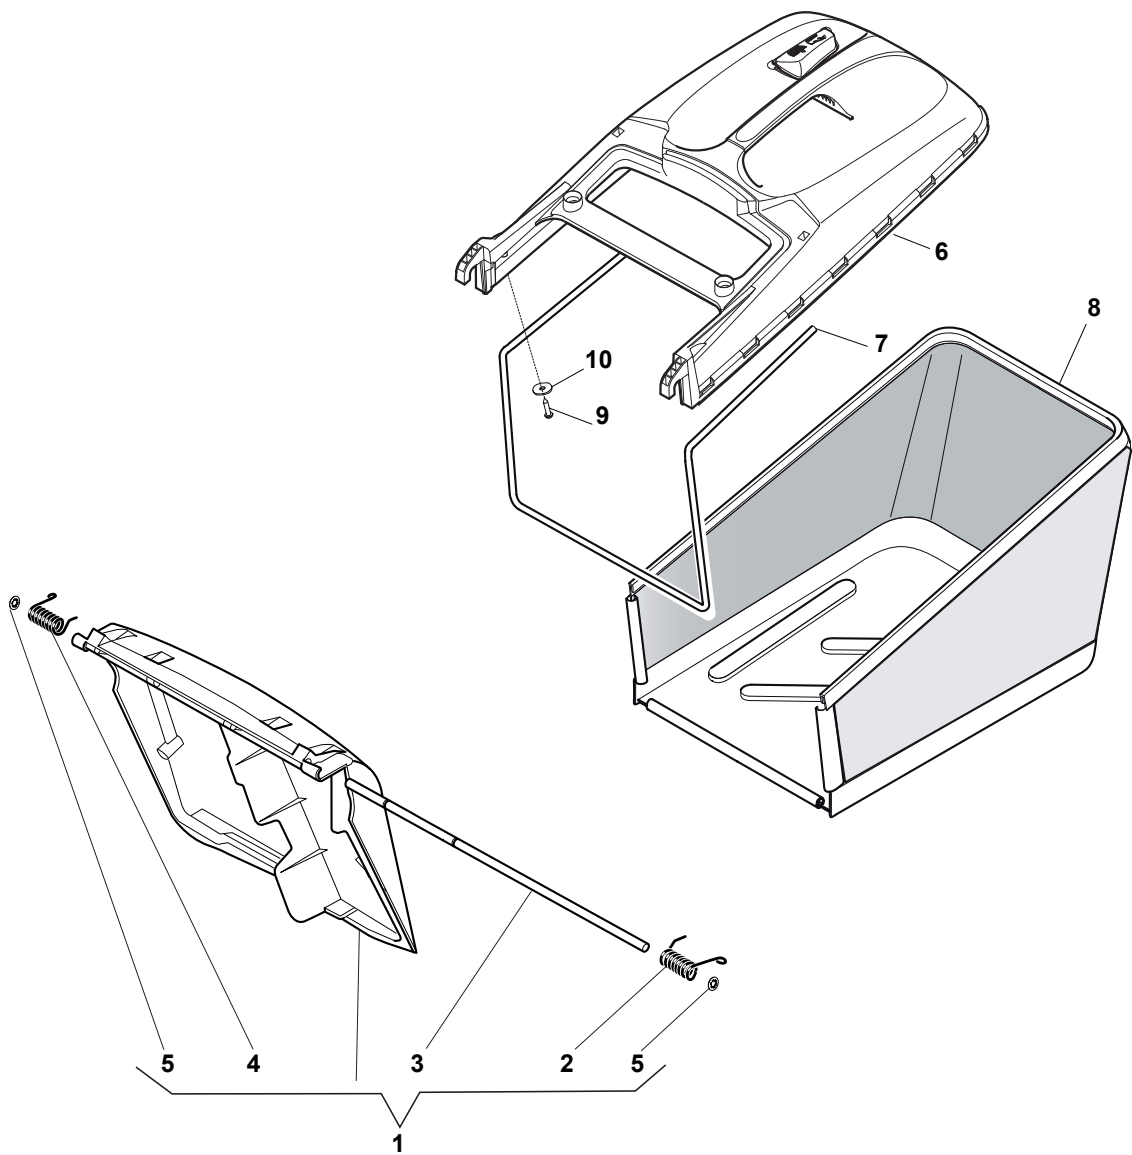

NTL 484 W TR/E 4S - W TRQ/E 4S

Petrol Lawn Mower Grass-Catcher

Issue 14 - 2016

Fig.	Q.ty	Part No	Description	Notes
6	1	381486030/0	Grass-Box, Upper Part	Grey
1	1	381008081/2	Stone Guard, Black	Black
1	1	381008082/2	Stone Guard, Yellow	Yellow
1	1	381008098/1	Stone Guard, White	White
2	1	122450466/0	Left Spring	
3	1	122517882/0	Pin	
4	1	122450465/0	Right Spring	
5	2	112604899/0	Crown Fastener	
6	1	381486008/0	Grass-Box, Upper Part	Black
6	1	381486012/0	Grass-Box, Upper Part	Yellow
7	1	122608525/1	Stiffening Lower	
8	1	181002211/0	Box, Fabric	
9	2	112728680/0	Screw	
10	2	112523050/0	Washer