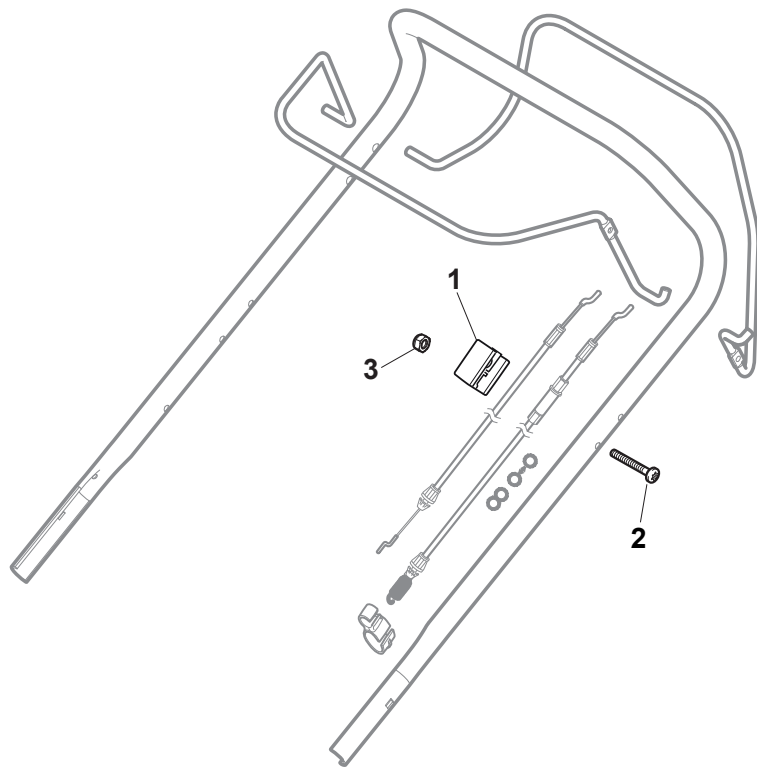

Fig.	Q.ty	Part No	Description	Notes
1	1	381007574/0	Handle, Upper Part	For STEPLESS Variator
1	1	381006838/0	Handle, Upper Part	For NT Throttle or DELTA Dashboard
1	1	381007522/0	Handle, Upper Part	Black for TD-CA Dashboard
1	1	381007525/0	Handle, Upper Part	Grey for TD-CA Dashboard
1	1	381007540/0	Handle, Upper Part Yellow	For NT Throttle or DELTA Dashboard
2	1	122430313/0	Guide Spring	
3	1	112521330/0	Washer	
4	1	112154510/0	Nut	
5	1	118390020/0	Conduit Clip	
6	1	181030053/0	Cable, Thread Engine Brake	GGP Engine / B&S 450-500-550-575-625-675-750 Series
6	1	181030054/0	Cable, Thread Engine Brake	SV40 / RV 40 / V35 / WBE140 Engine
6	1	181030056/0	Cable, Thread Engine Brake	B&S 450-500-550-575-625E Series
6	1	181030070/0	Cable, Thread Engine Brake	Honda Engine
7	1	322545204/0	Fulcrum Pin	
8	1	122041966/0	Bushing	
9	1	181003300/1	Lever, Engine Brake	
10	1	381030092/1	Cable Rear Drive	
11	1	122041966/0	Bushing	
12	1	181003301/0	Drive Control Lever	
13	1	122291050/0	Handgrip Black	

# NTL 484 W TR/E 4S - W TRQ/E 4S

Petrol Lawn Mower Handle, Upper Part

Issue 14 - 2016

Fig.	Q.ty	Part No	Description	Notes
1	1	381006840/0	Handle, Upper Part	DELTA Dashboard or NT Throttle
1	1	381007520/0	Handle, Upper Part	TD-CA Dashboard
2	1	122430313/0	Guide Spring	
3	1	112521330/0	Washer	
4	1	112154510/0	Nut	
5	1	118390020/0	Conduit Clip	
6	1	181030053/0	Cable, Thread Engine Brake	GGP Engine / B&S 450-500-550-575-625-675-750 Series
6	1	181030054/0	Cable, Thread Engine Brake	SV40 / RV 40 / V35 Engine
6	1	181030056/0	Cable, Thread Engine Brake	B&S 450-500-550-575 Series
6	1	181030070/0	Cable, Thread Engine Brake	Honda Engine
9	1	181003363/1	Lever, Engine Brake Black	
10	1	381030092/1	Cable Rear Drive	
12	1	181003364/0	Drive Control Lever	
13	1	122291050/0	Handgrip Black	